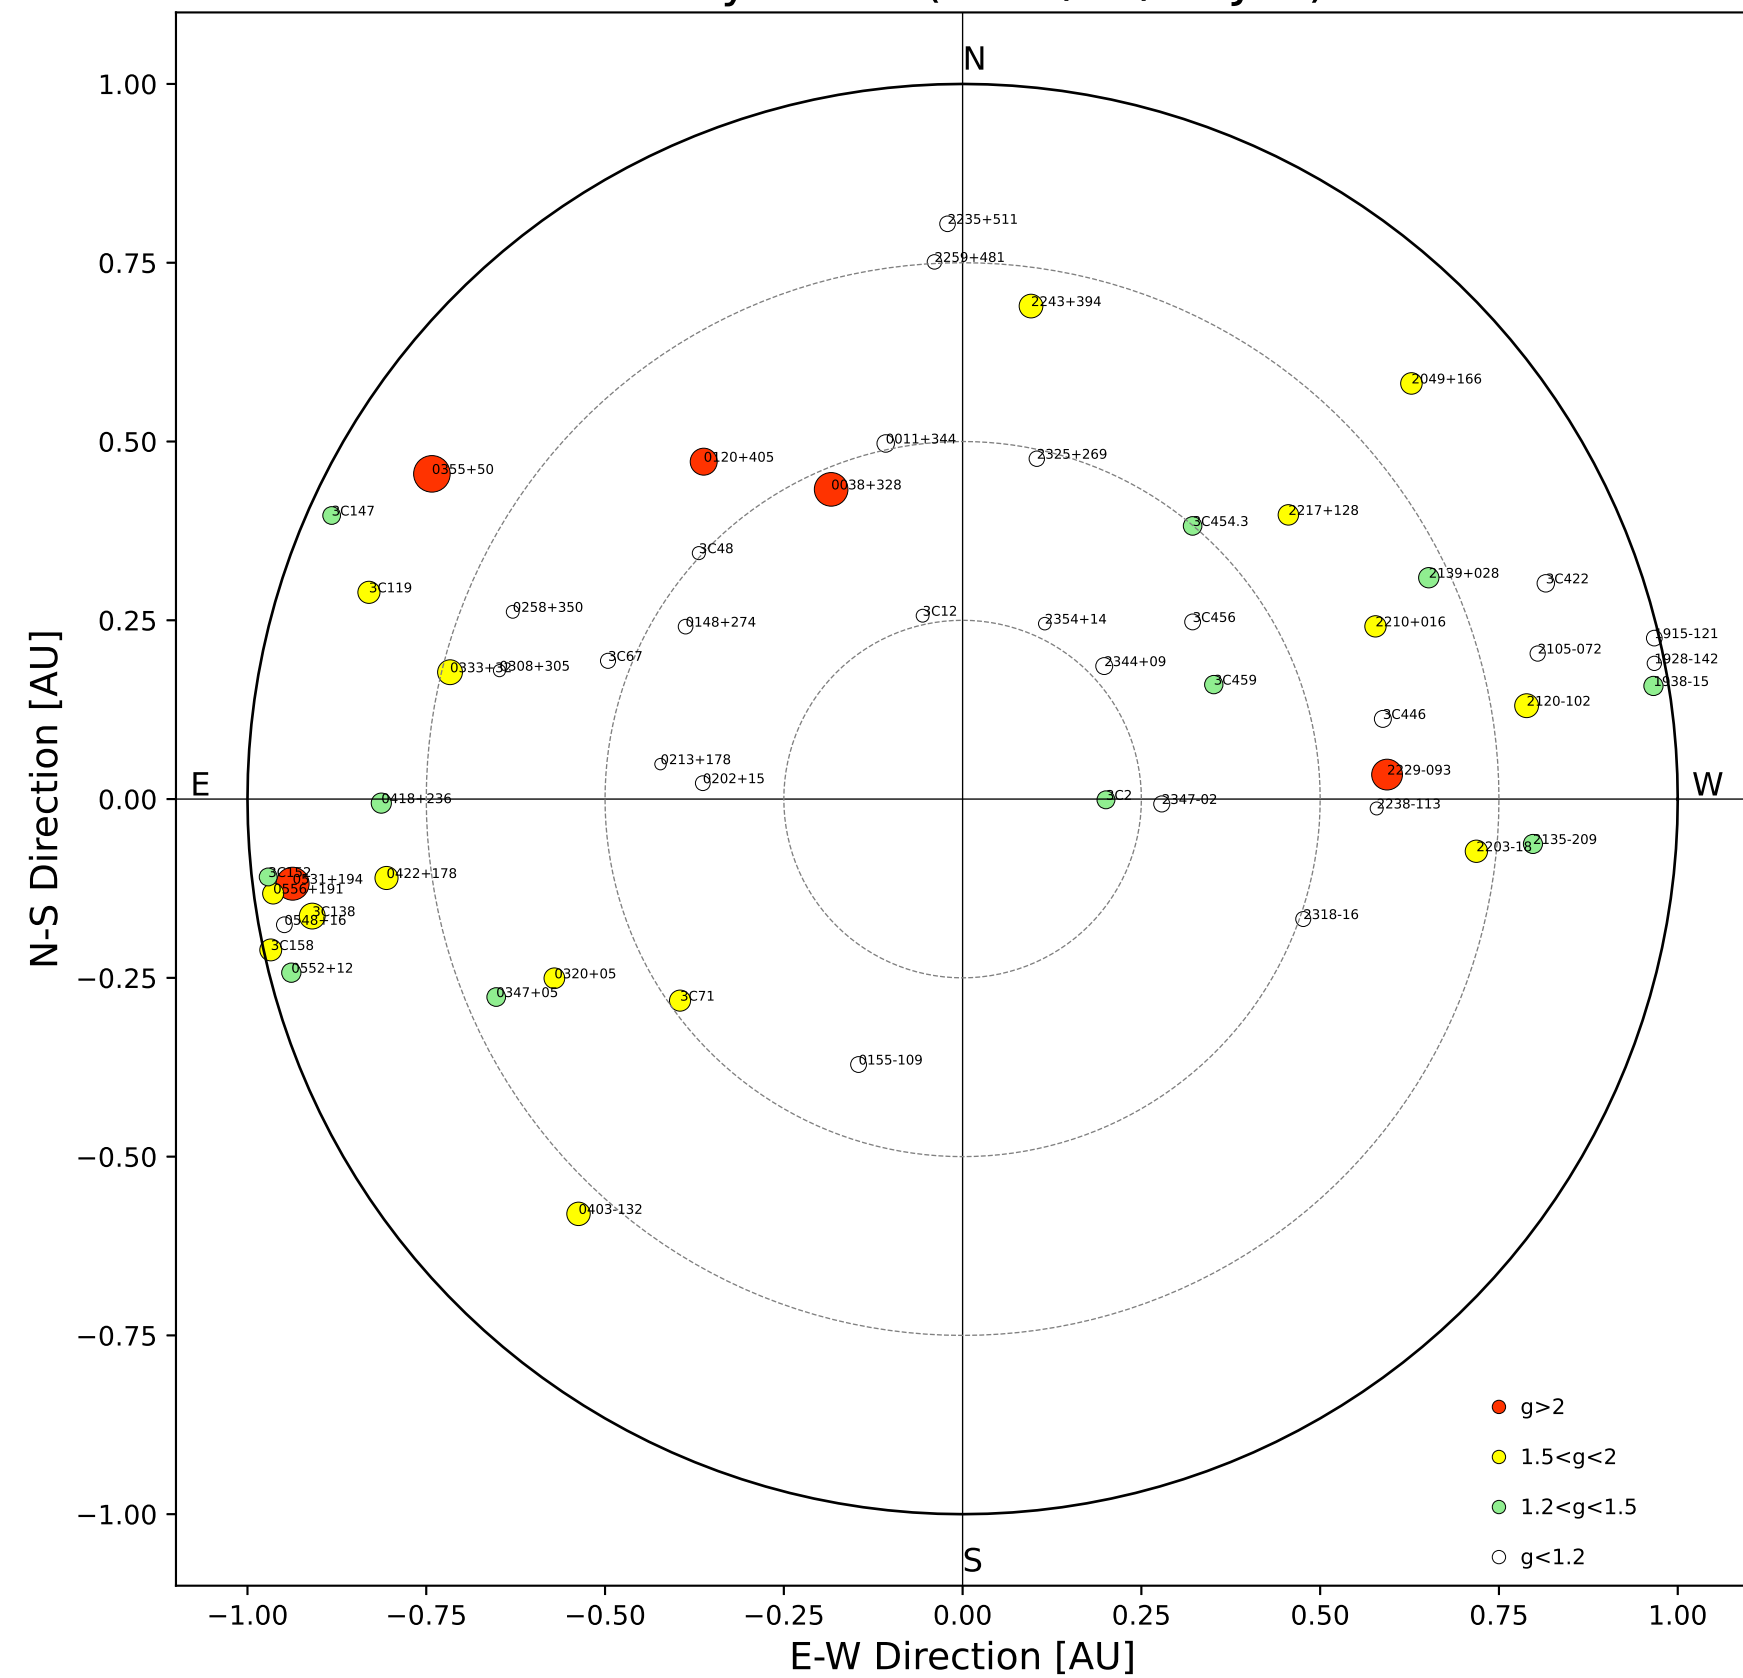

Fisheye View (2026/04/03 JST)

Top View

Side View