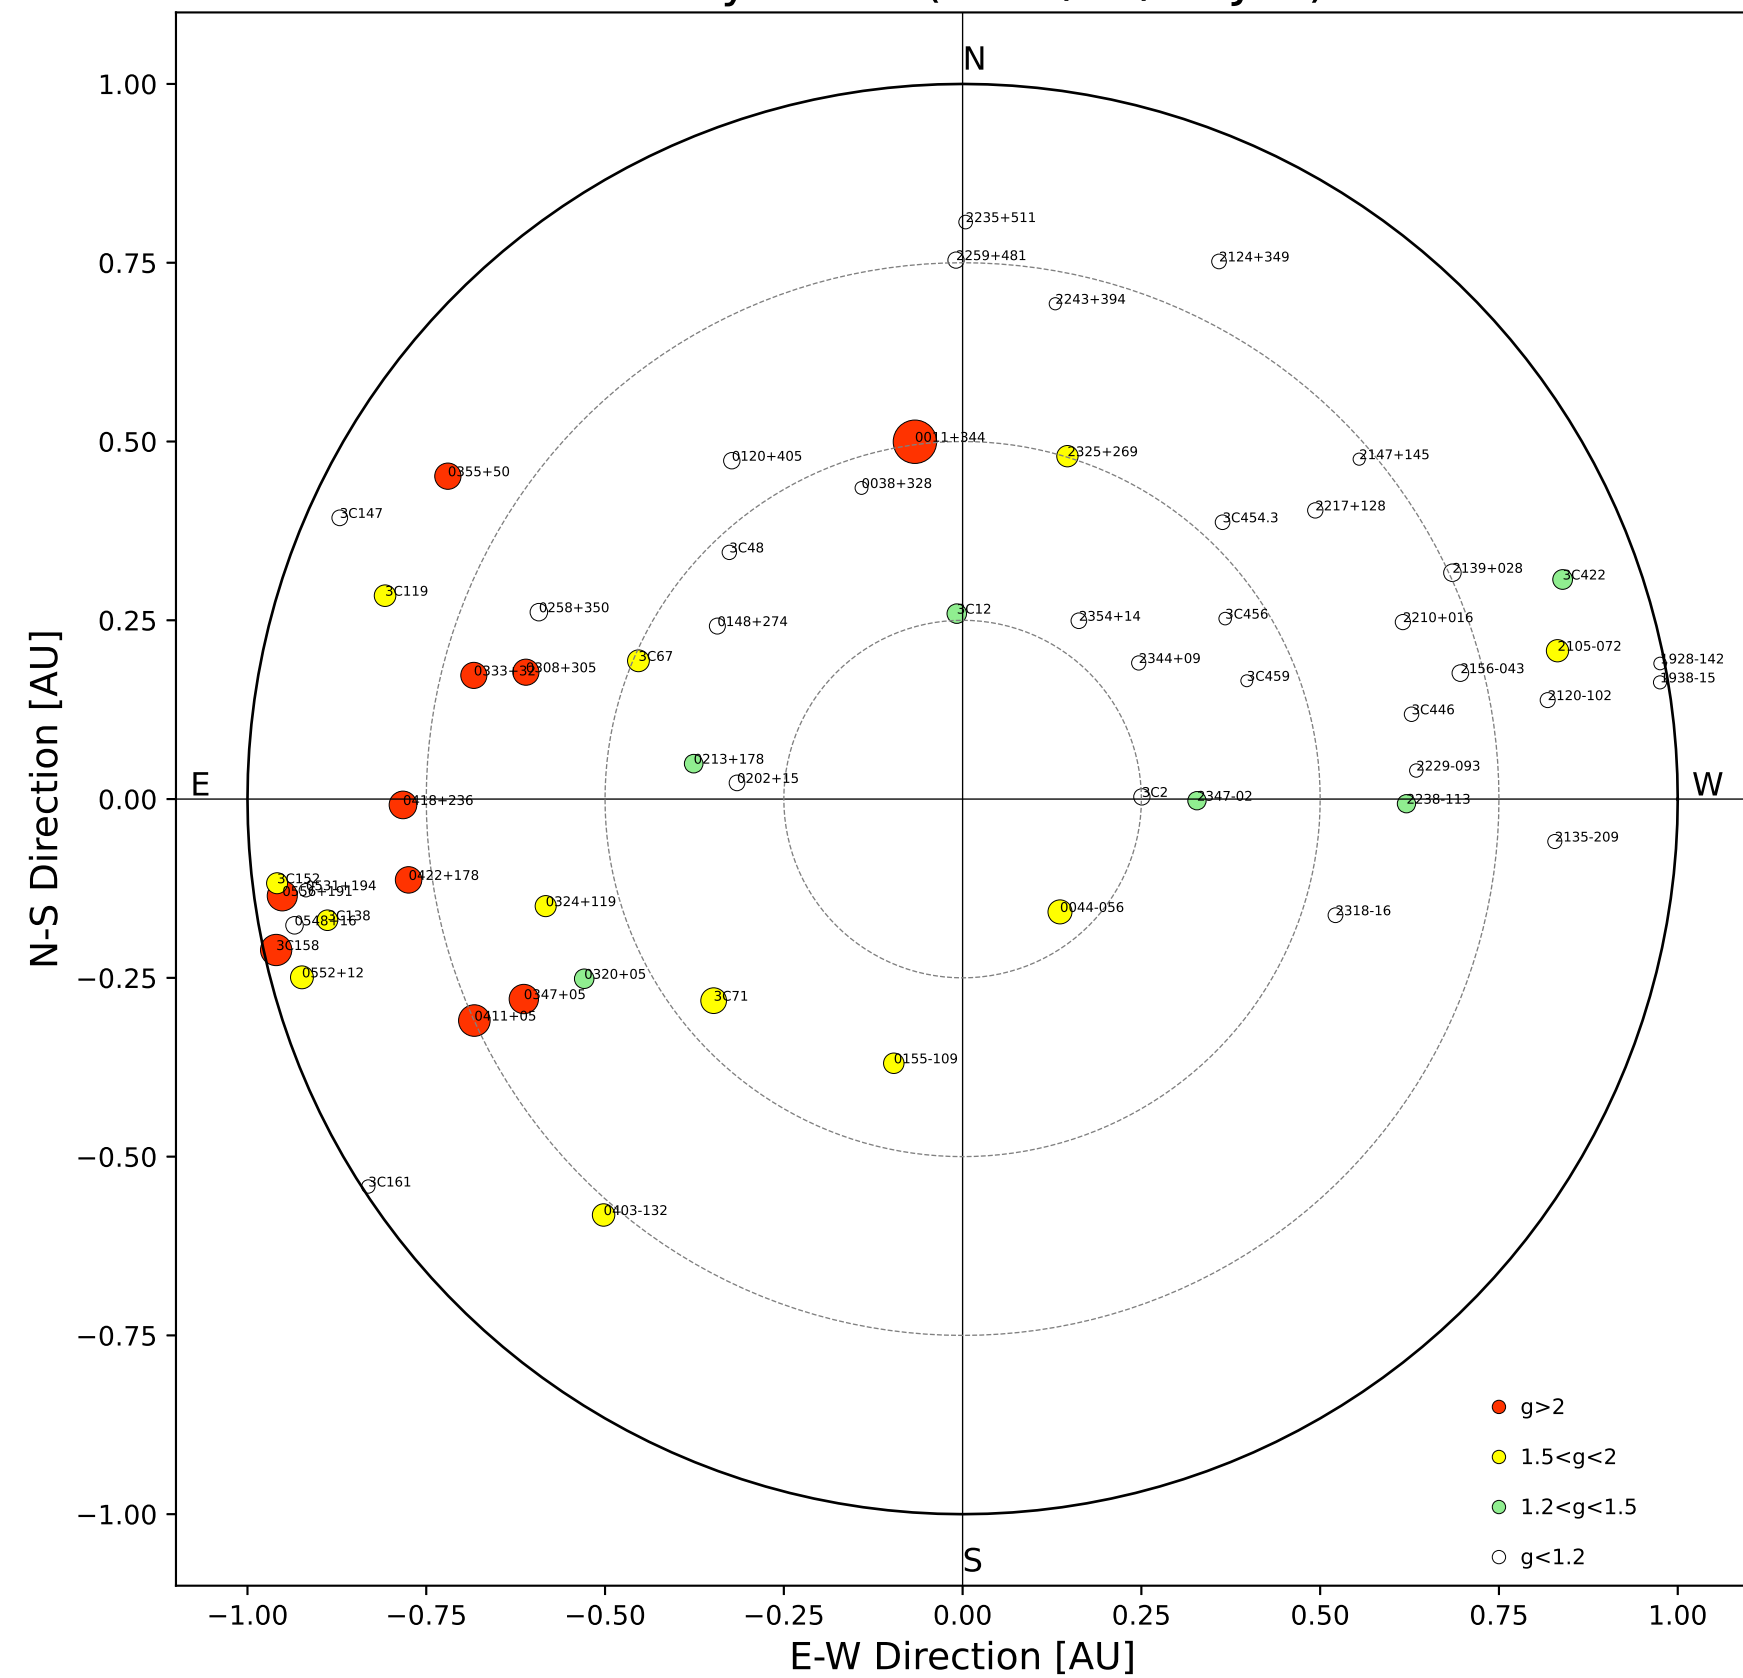

Fisheye View (2026/04/06 JST)

Top View

Side View