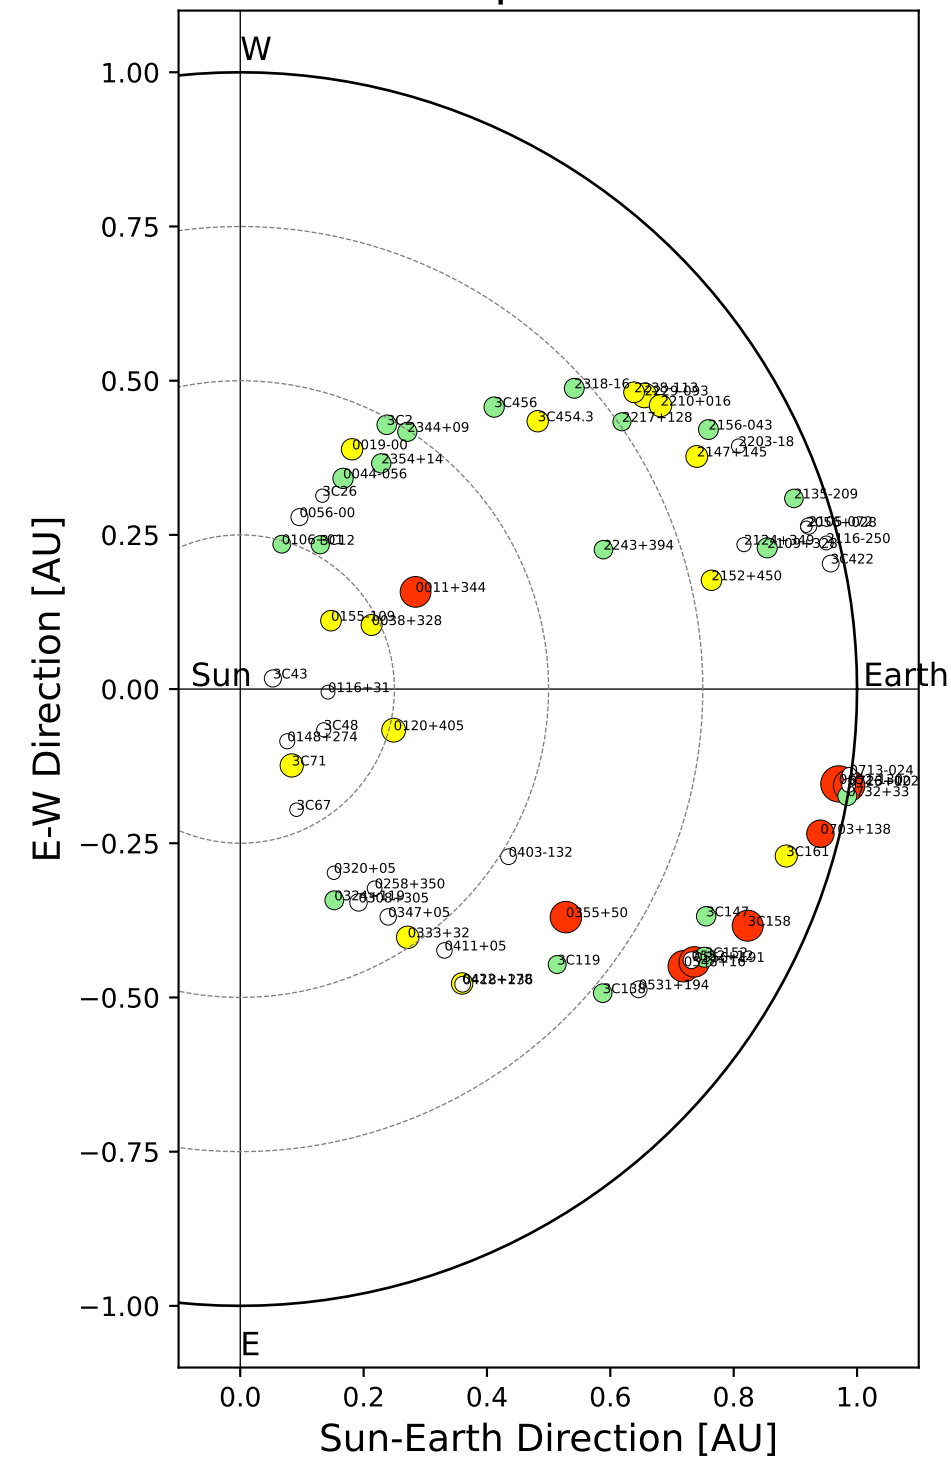

Fisheye View (2026/04/21 JST)

Top View

Side View