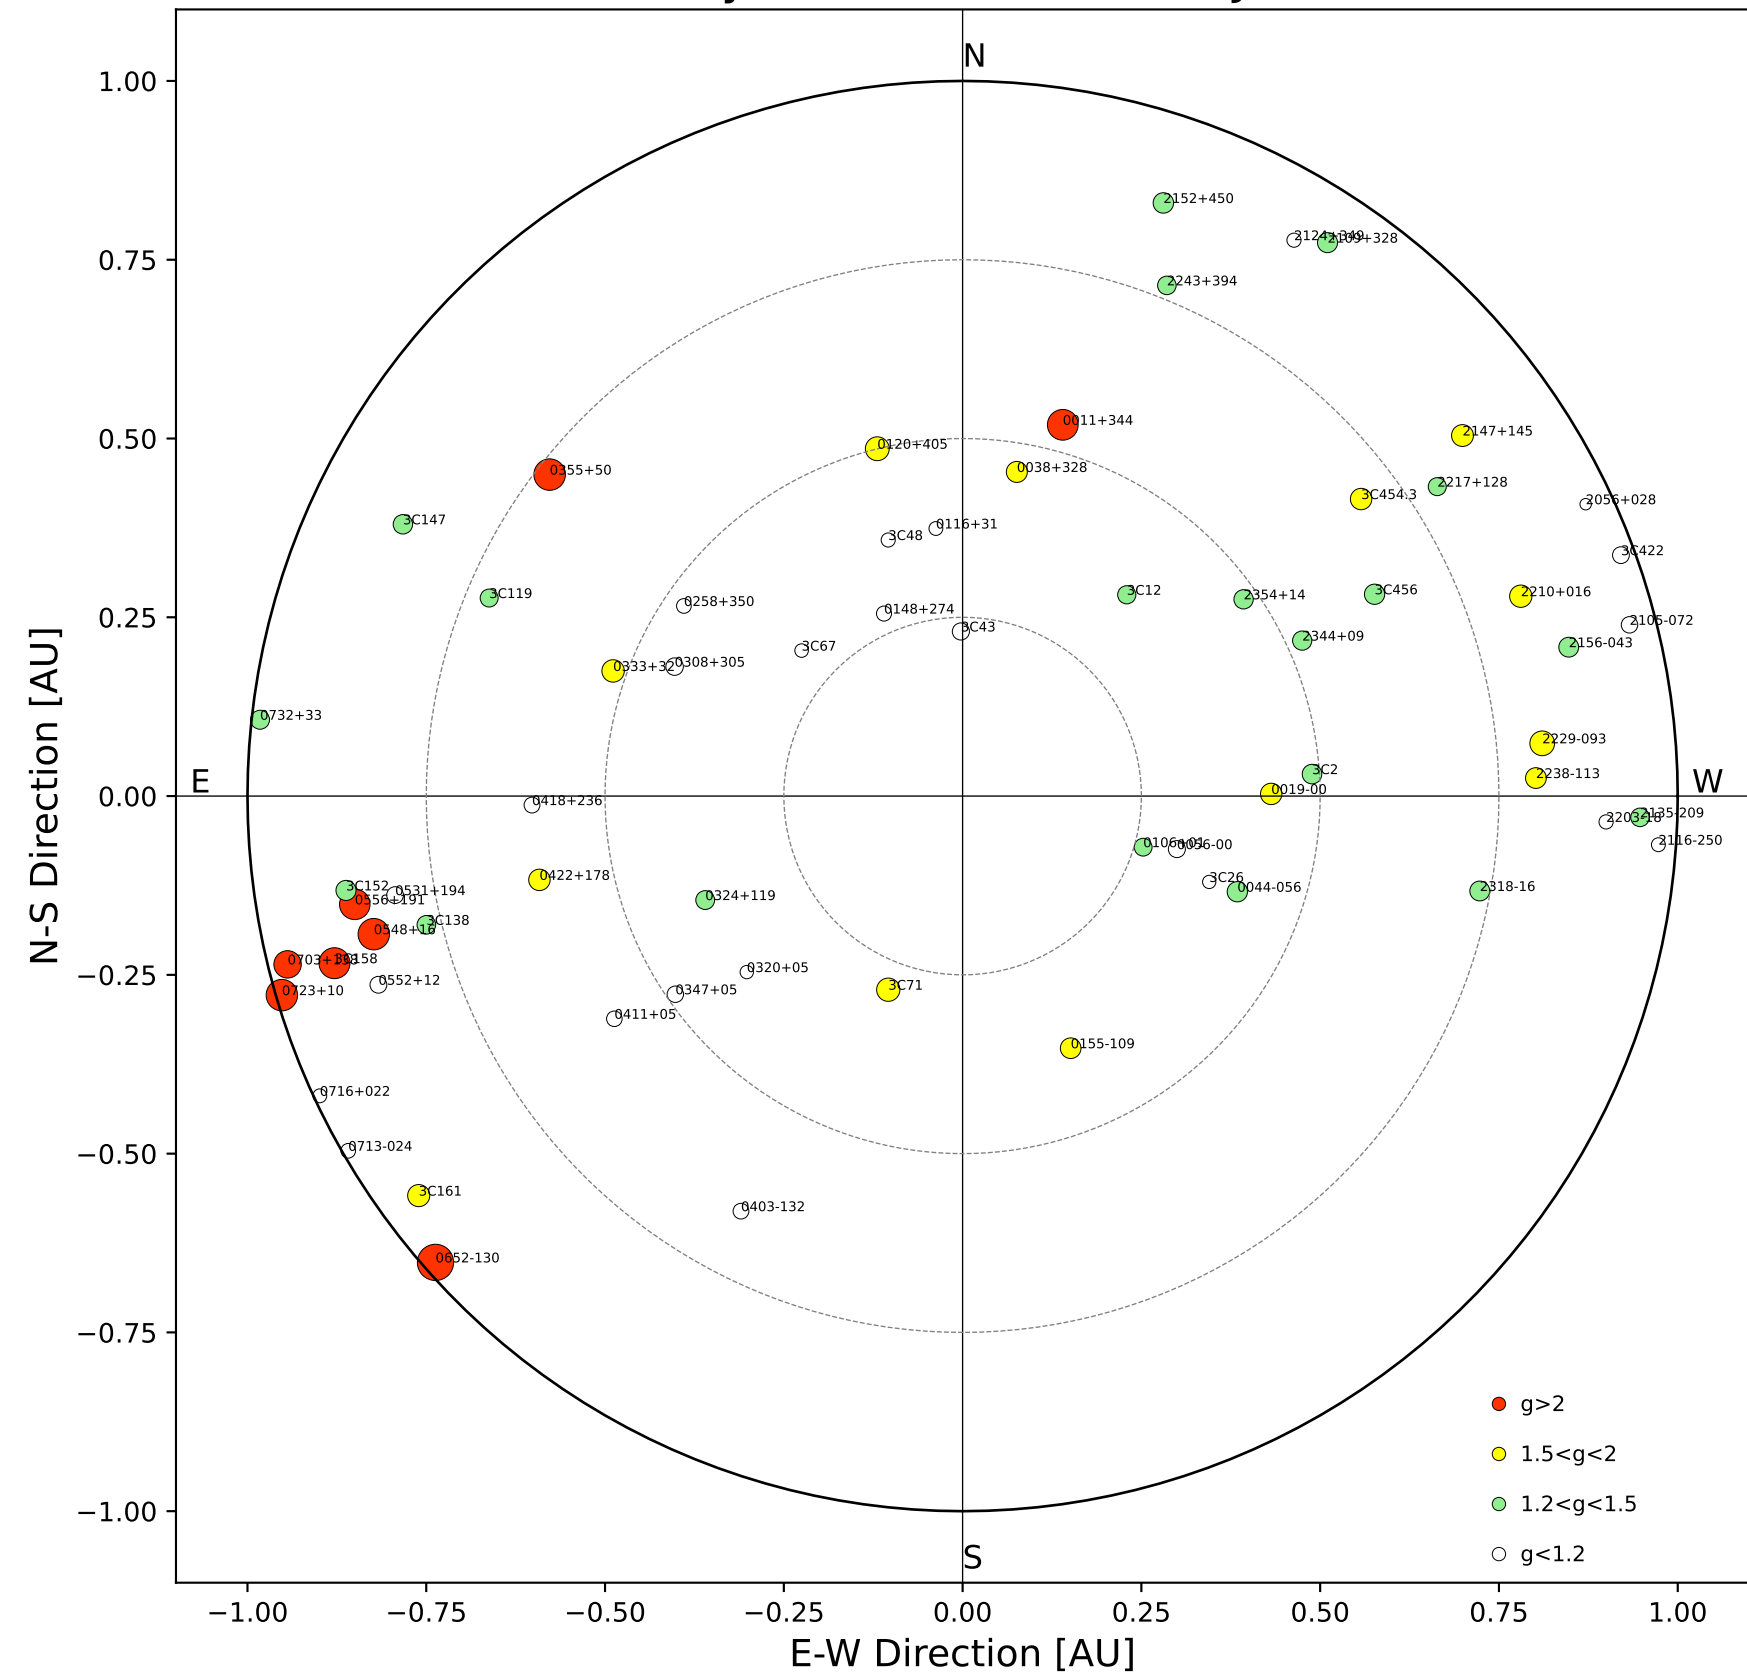

Fisheye View (2026/04/21 JST)

Top View

Side View