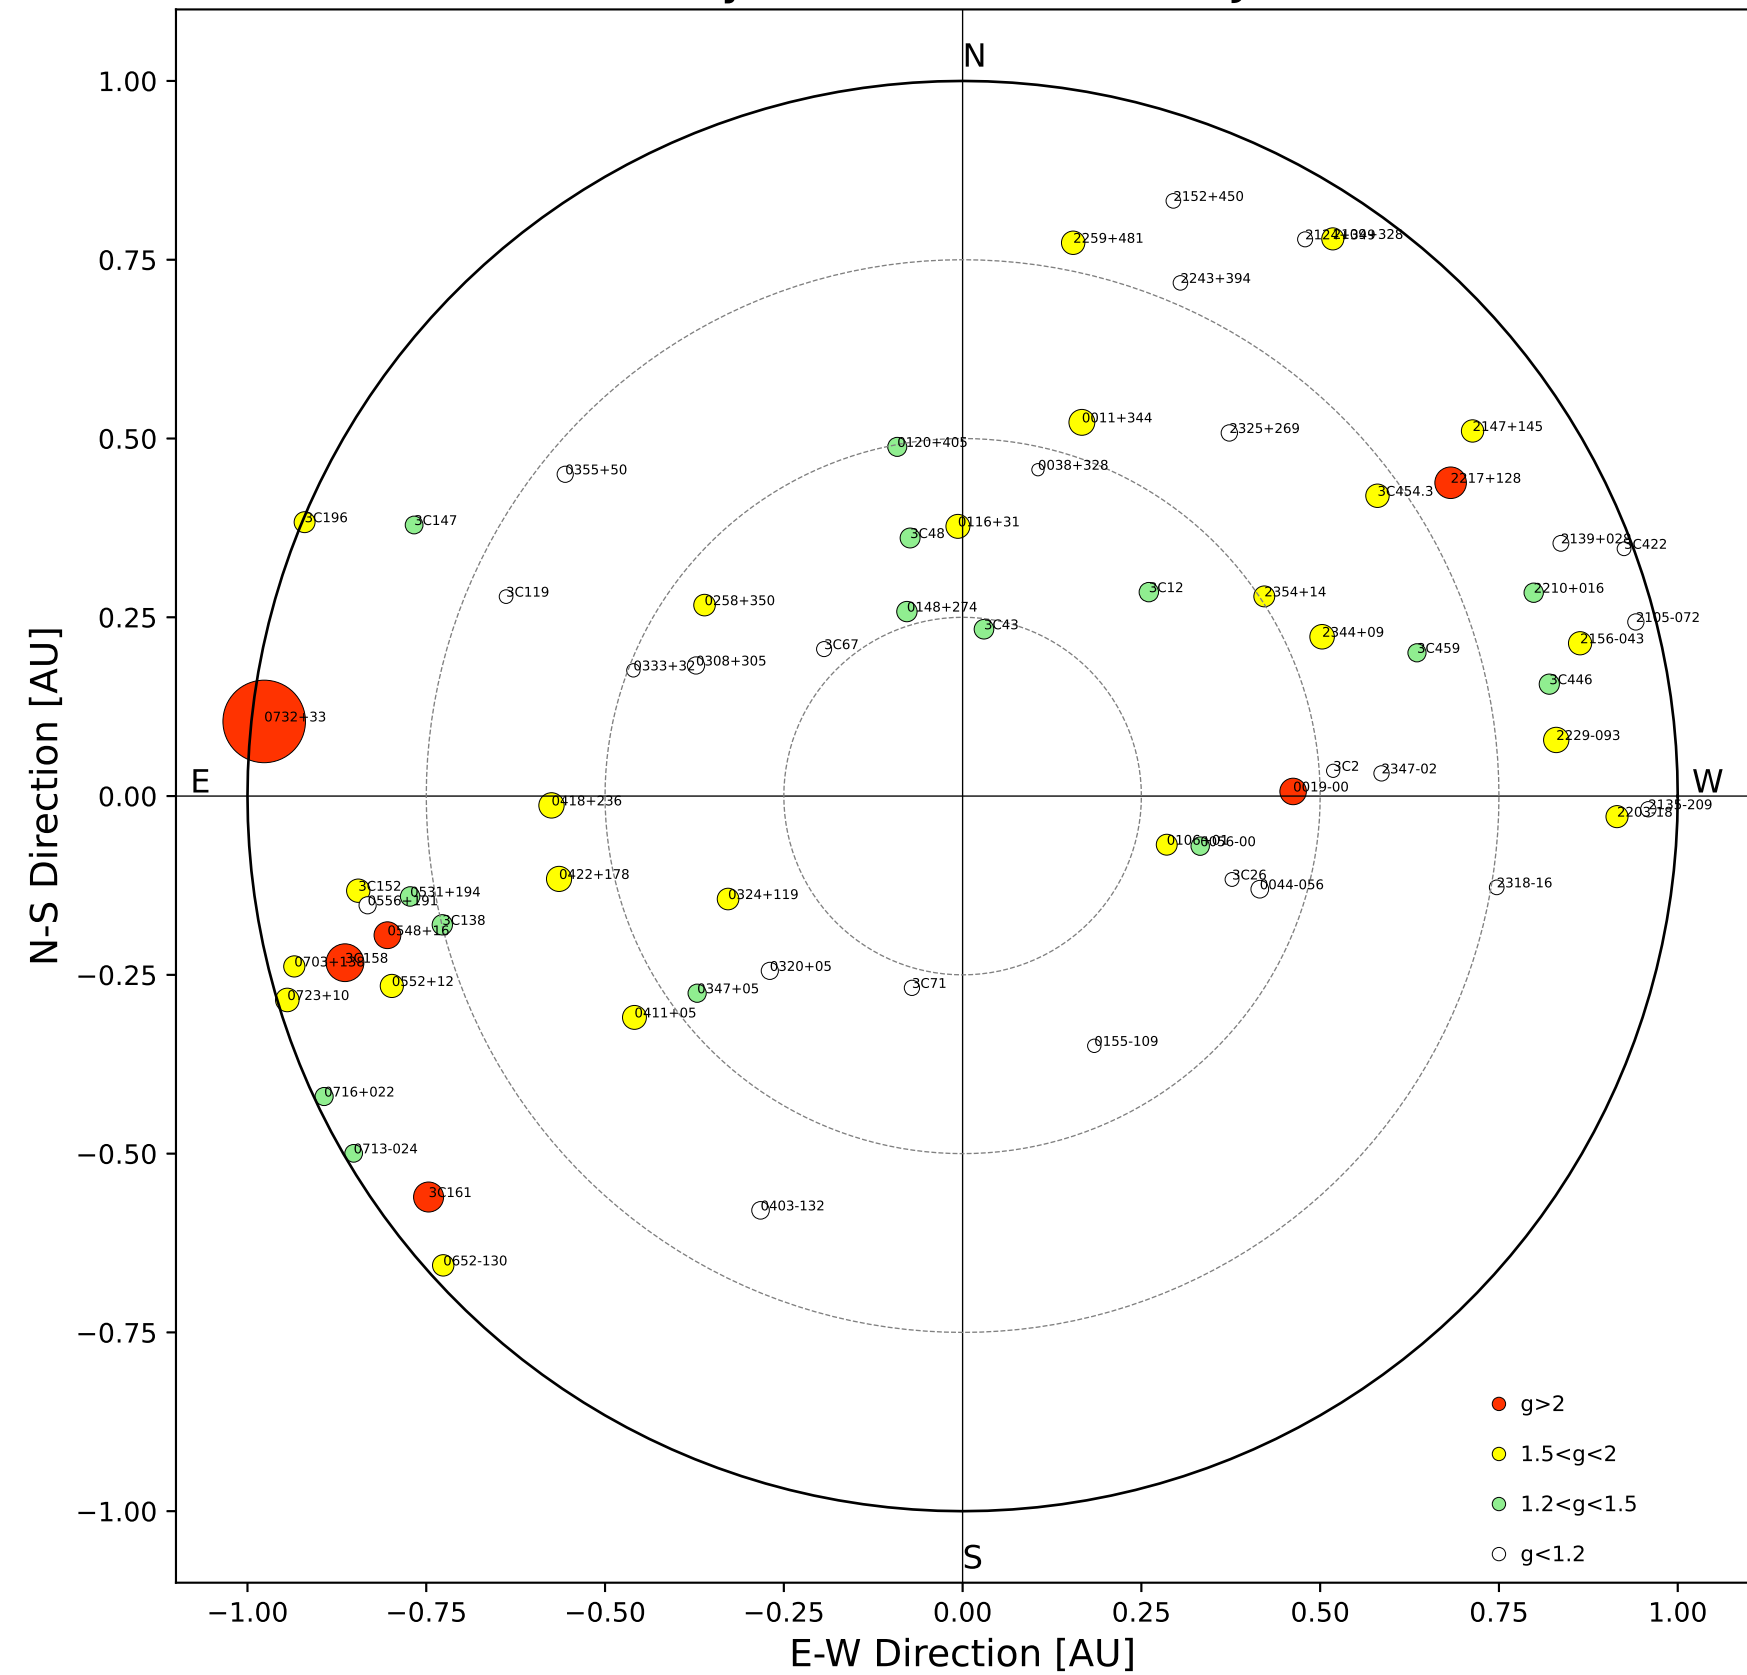

Fisheye View (2026/04/23 JST)

Top View

Side View