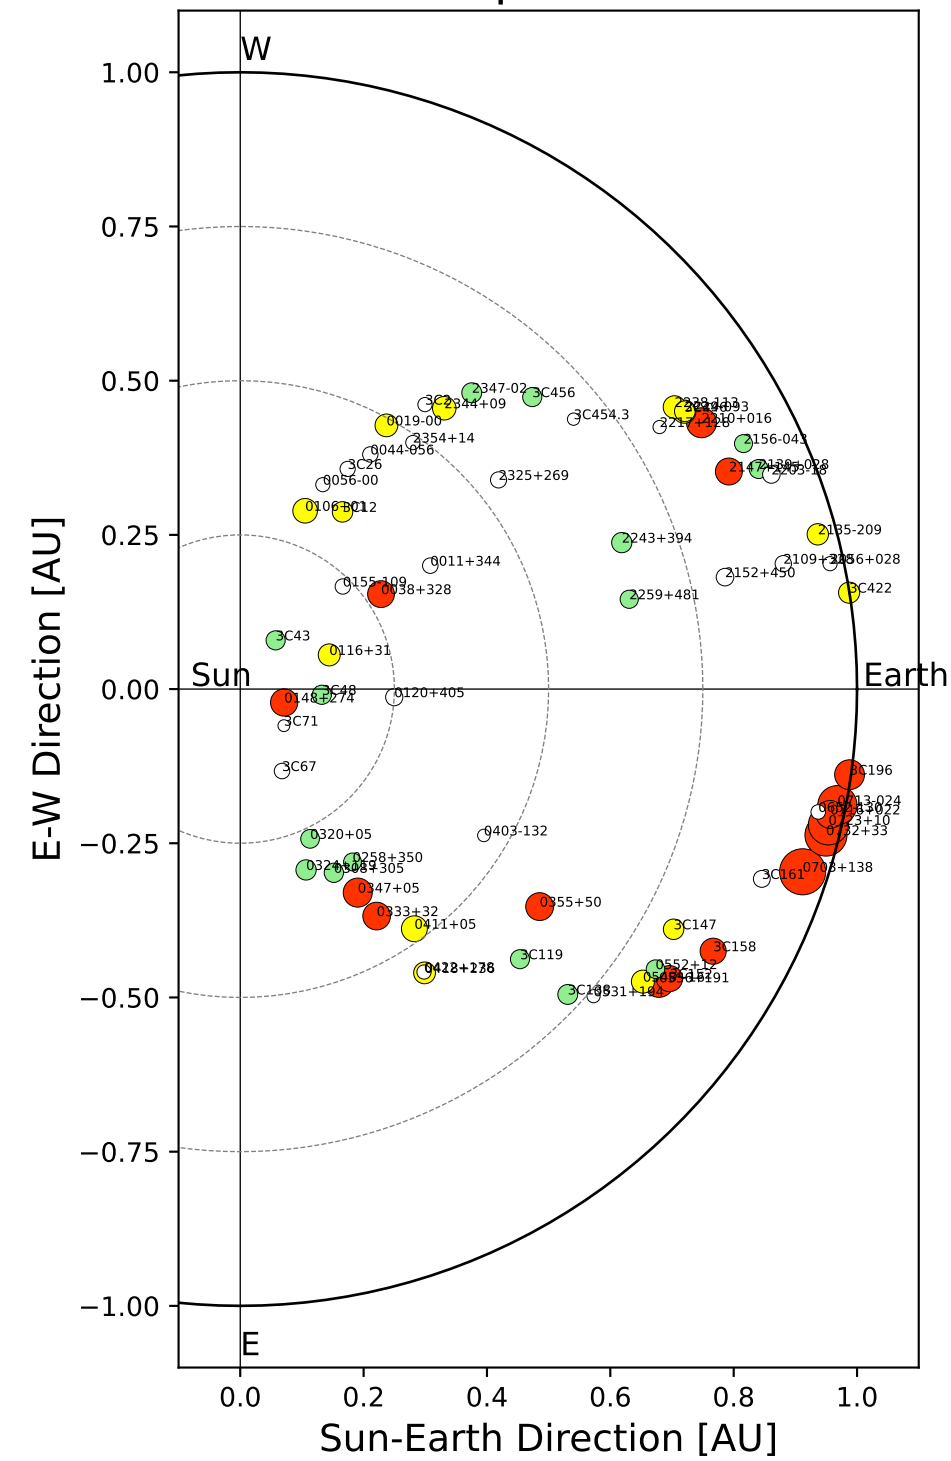

Fisheye View (2026/04/25 JST)

Top View

Side View