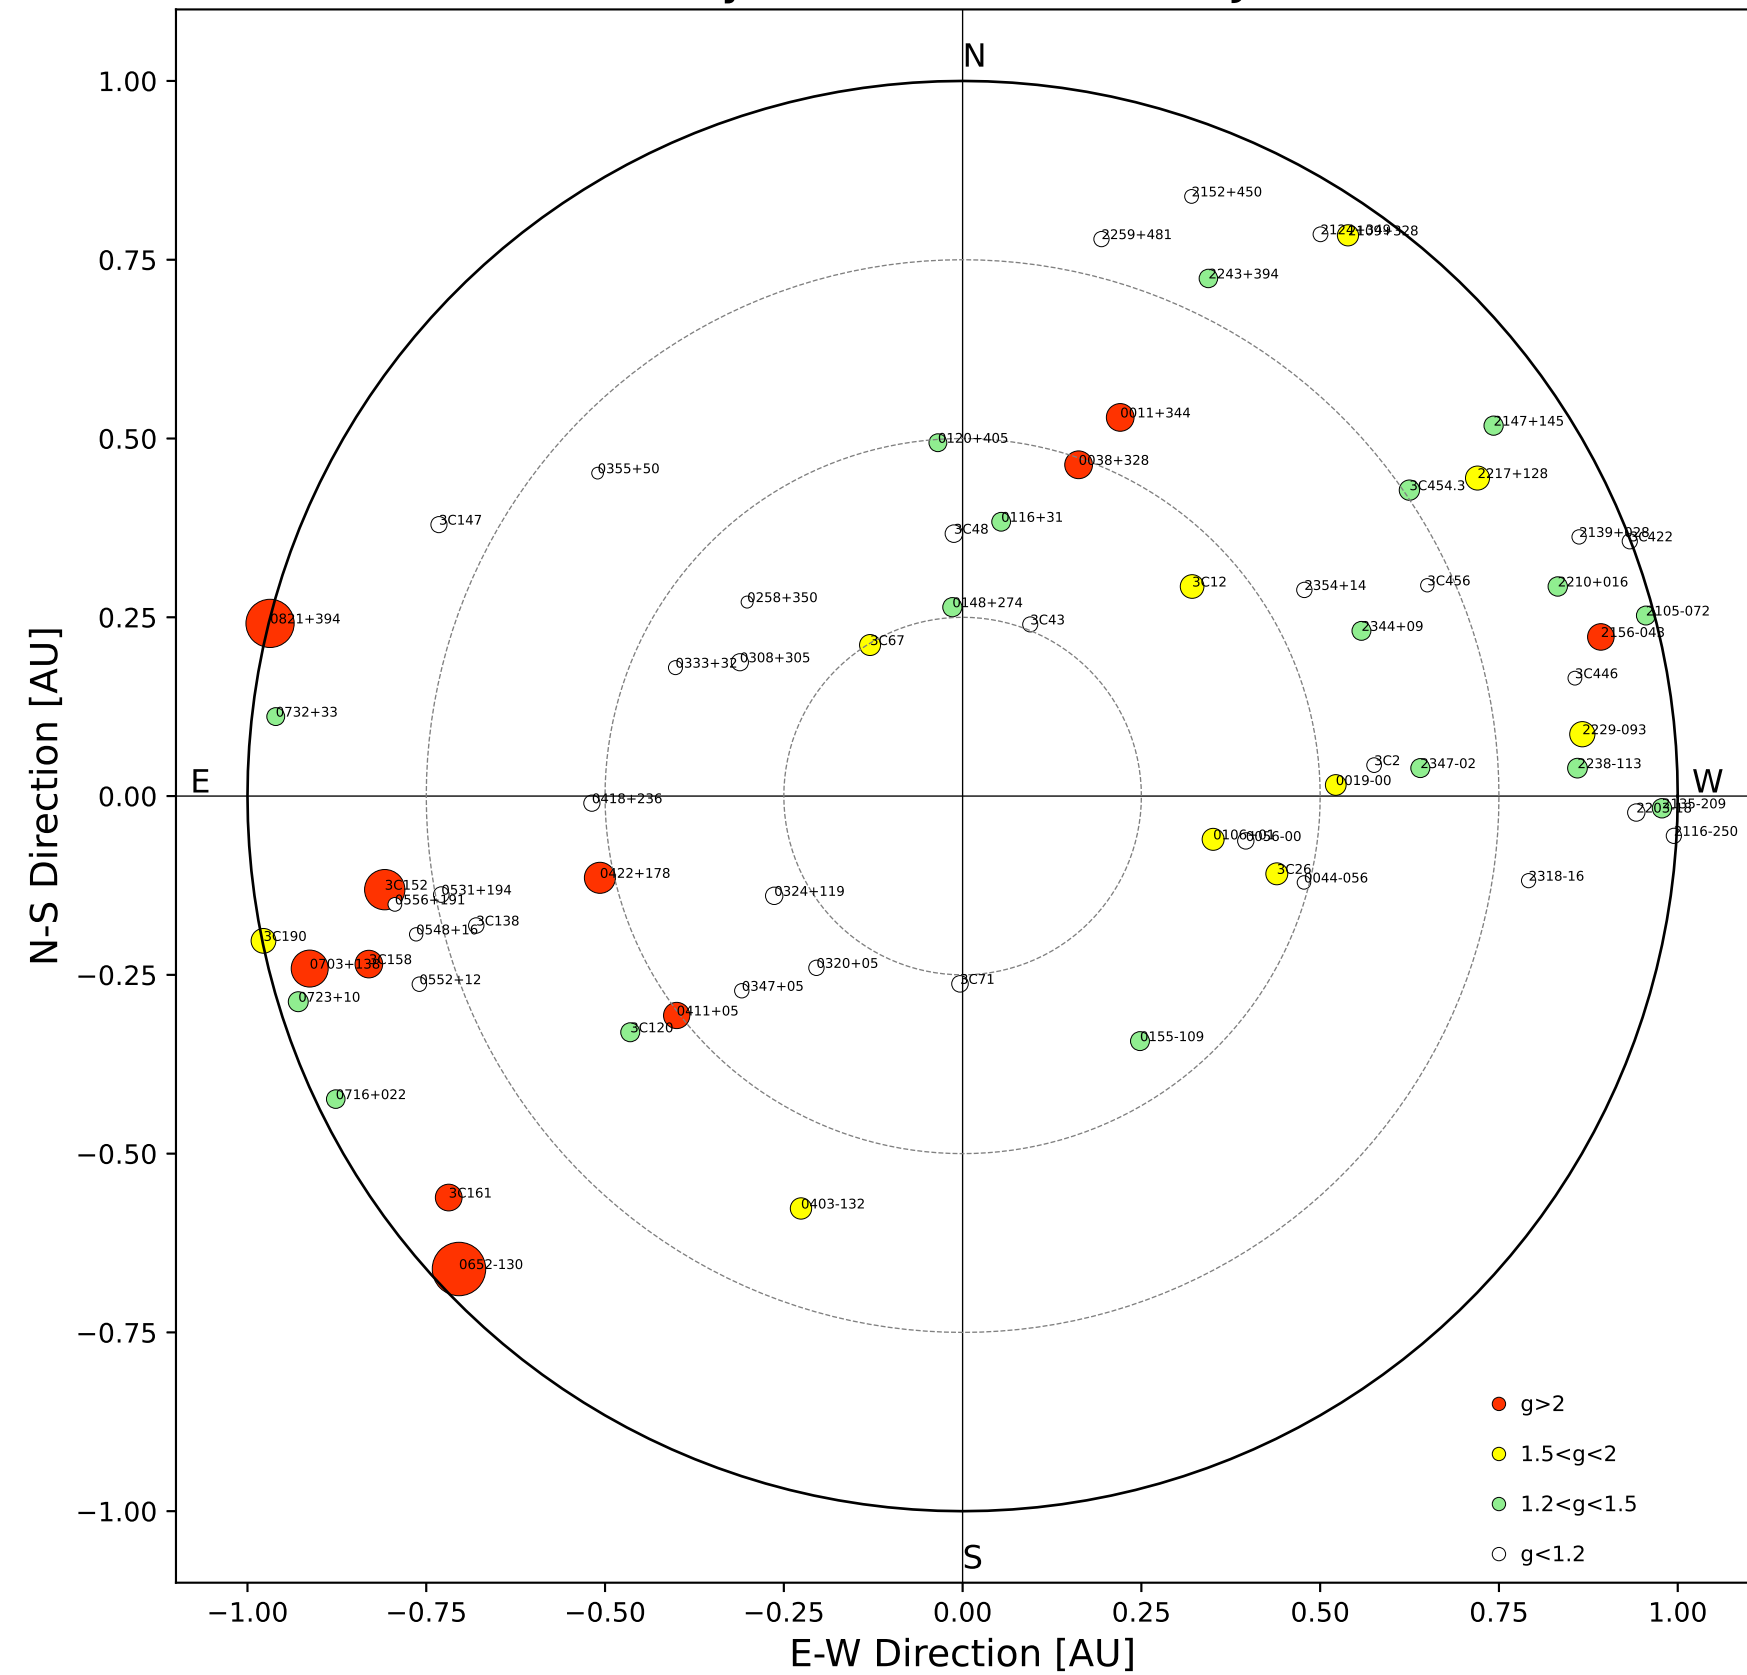

Fisheye View (2026/04/27 JST)

Top View

Side View