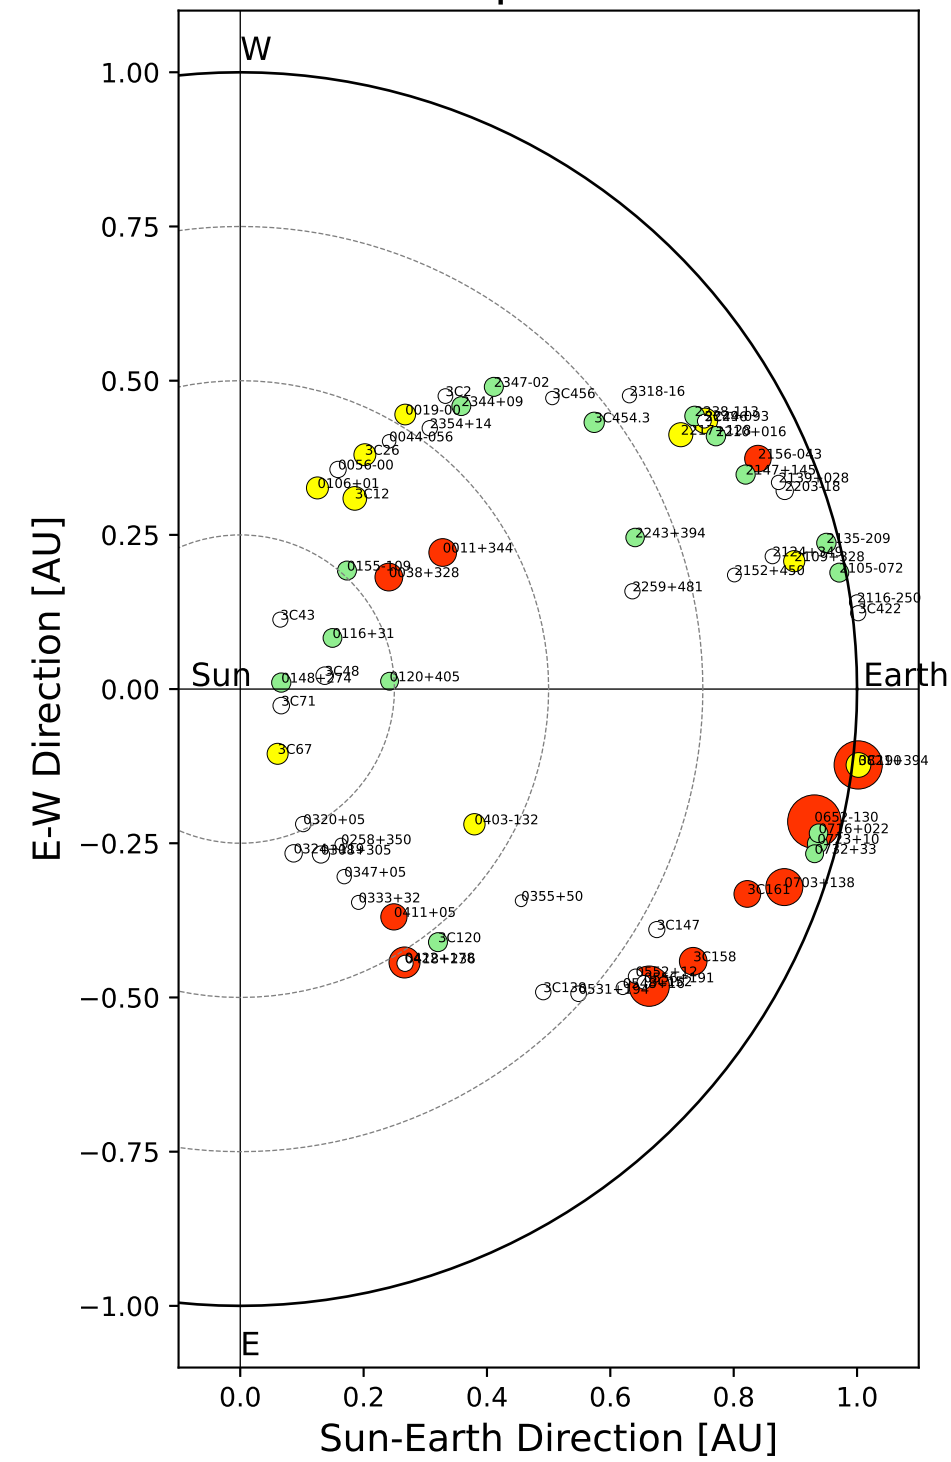

Fisheye View (2026/04/27 JST)

Top View

Side View