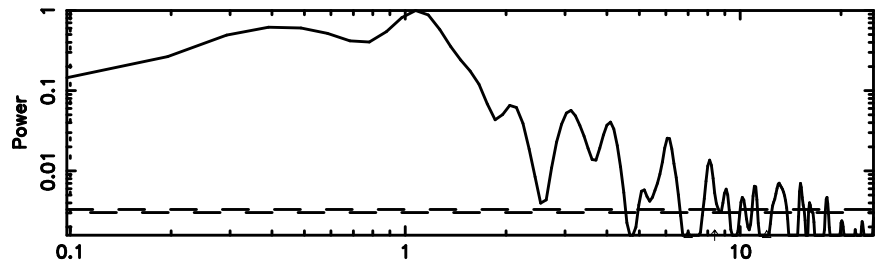

F20260410063906

BLK: 2,SNR1: 13.234 ,SNR2: 32.058

Frequency (Hz)

1959+334 2026/04/09 21.68UT FUJI -KISO

K20260410063901

BLK: 2,SNR1: 9.3109 ,SNR2: 23.275

Frequency (Hz)