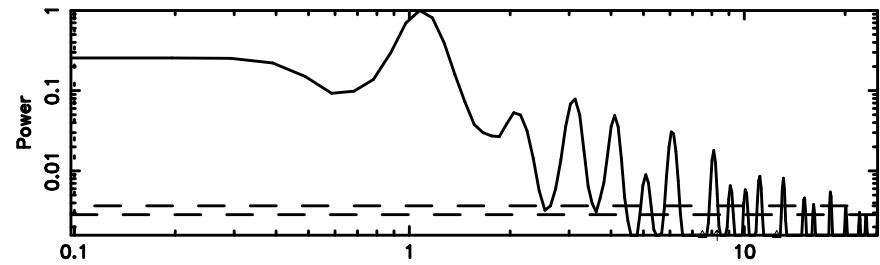

F20260410063906

BLK: 2,SNR1: 13.234 ,SNR2: 32.058

Frequency (Hz)

1959+334 2026/04/09 21.68UT FUJI -KISO

K20260410063901

BLK: 2,SNR1: 9.3109 ,SNR2: 23.275

Frequency (Hz)