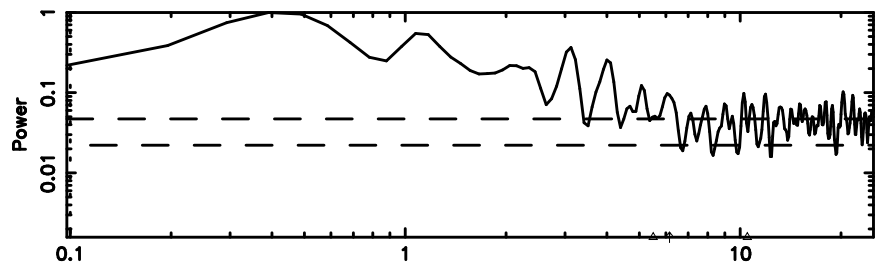

F20260411063334

BLK: 3,SNR1: 1.0484 ,SNR2: 3.5458

Frequency (Hz)

K20260411063330

BLK: 3,SNR1: 0.69353 ,SNR2: 3.5601

Frequency (Hz)

1958+252 2026/04/10 21:59UT FUJI -KISO