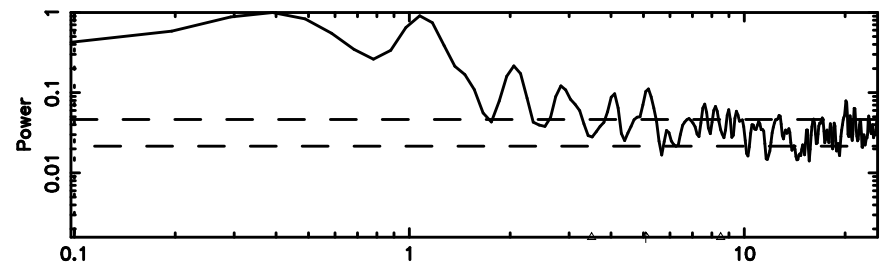

F20260411063334

BLK: 3,SNR1: 1.0484 ,SNR2: 3.5458

Frequency (Hz)

K20260411063330

BLK: 3,SNR1: 0.69353 ,SNR2: 3.5601

Frequency (Hz)

1958+252 2026/04/10 21:59UT FUJI -KISO