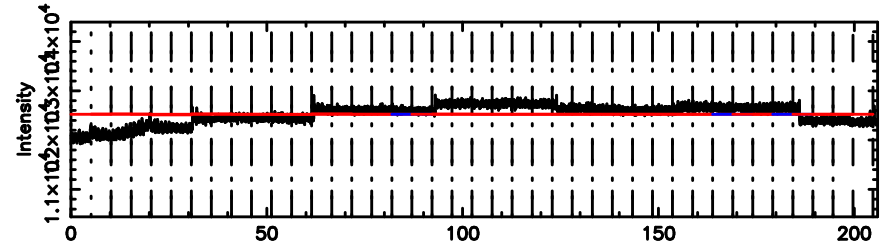

F20260411063334

BLK: 3,SNR1: 1.0484 ,SNR2: 3.5458

Frequency (Hz)

K20260411063330

BLK: 3,SNR1: 0.69353 ,SNR2: 3.5601

Frequency (Hz)

1958+252 2026/04/10 21:59UT FUJI -KISO