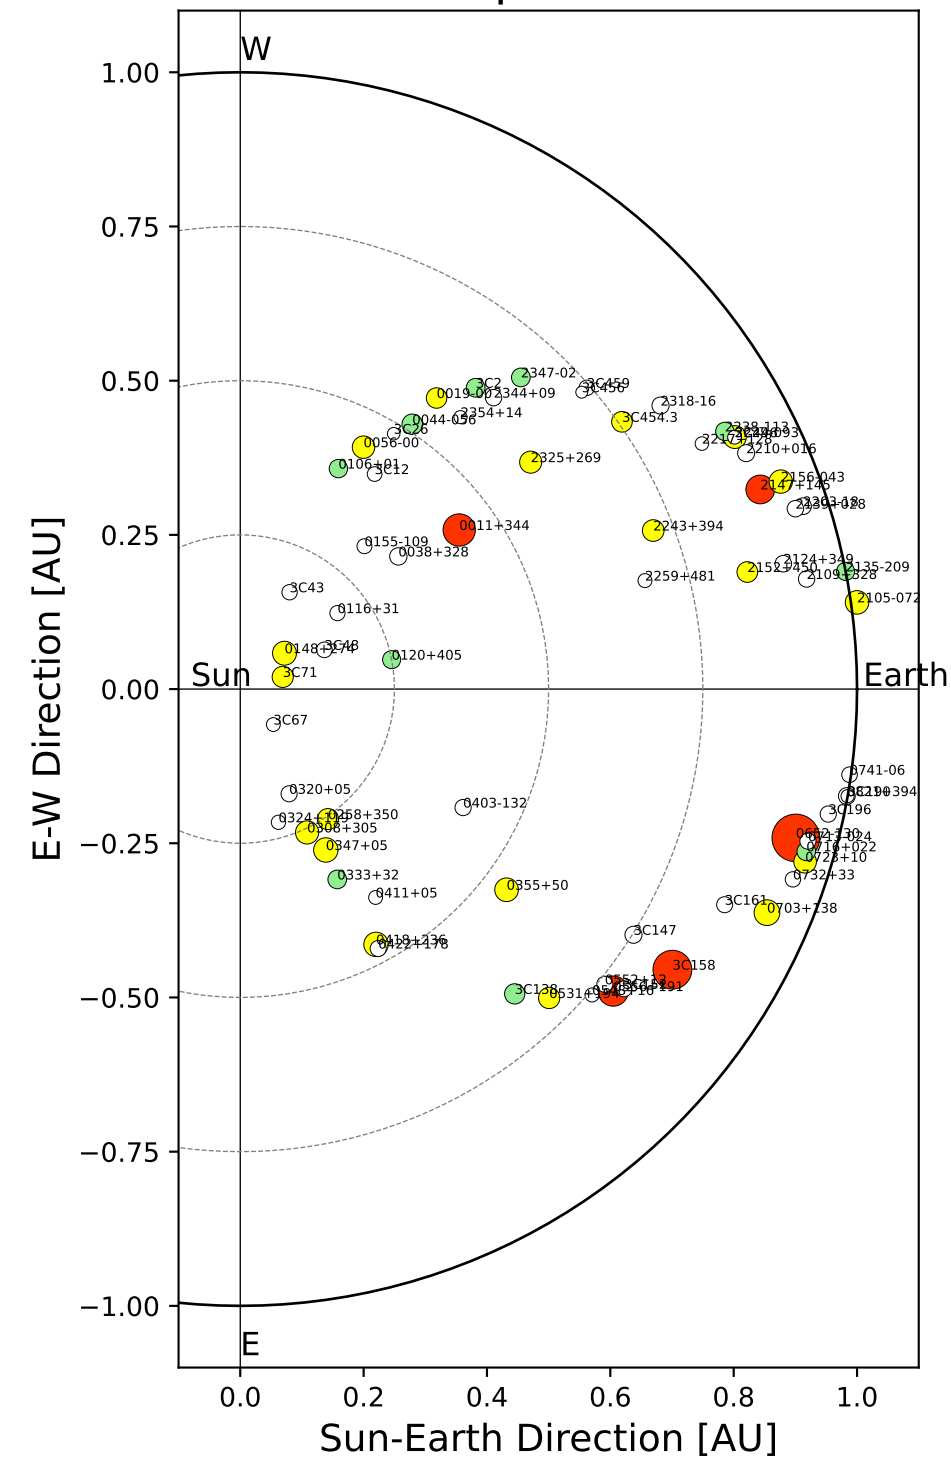

Fisheye View (2026/04/30 JST)

Top View

Side View