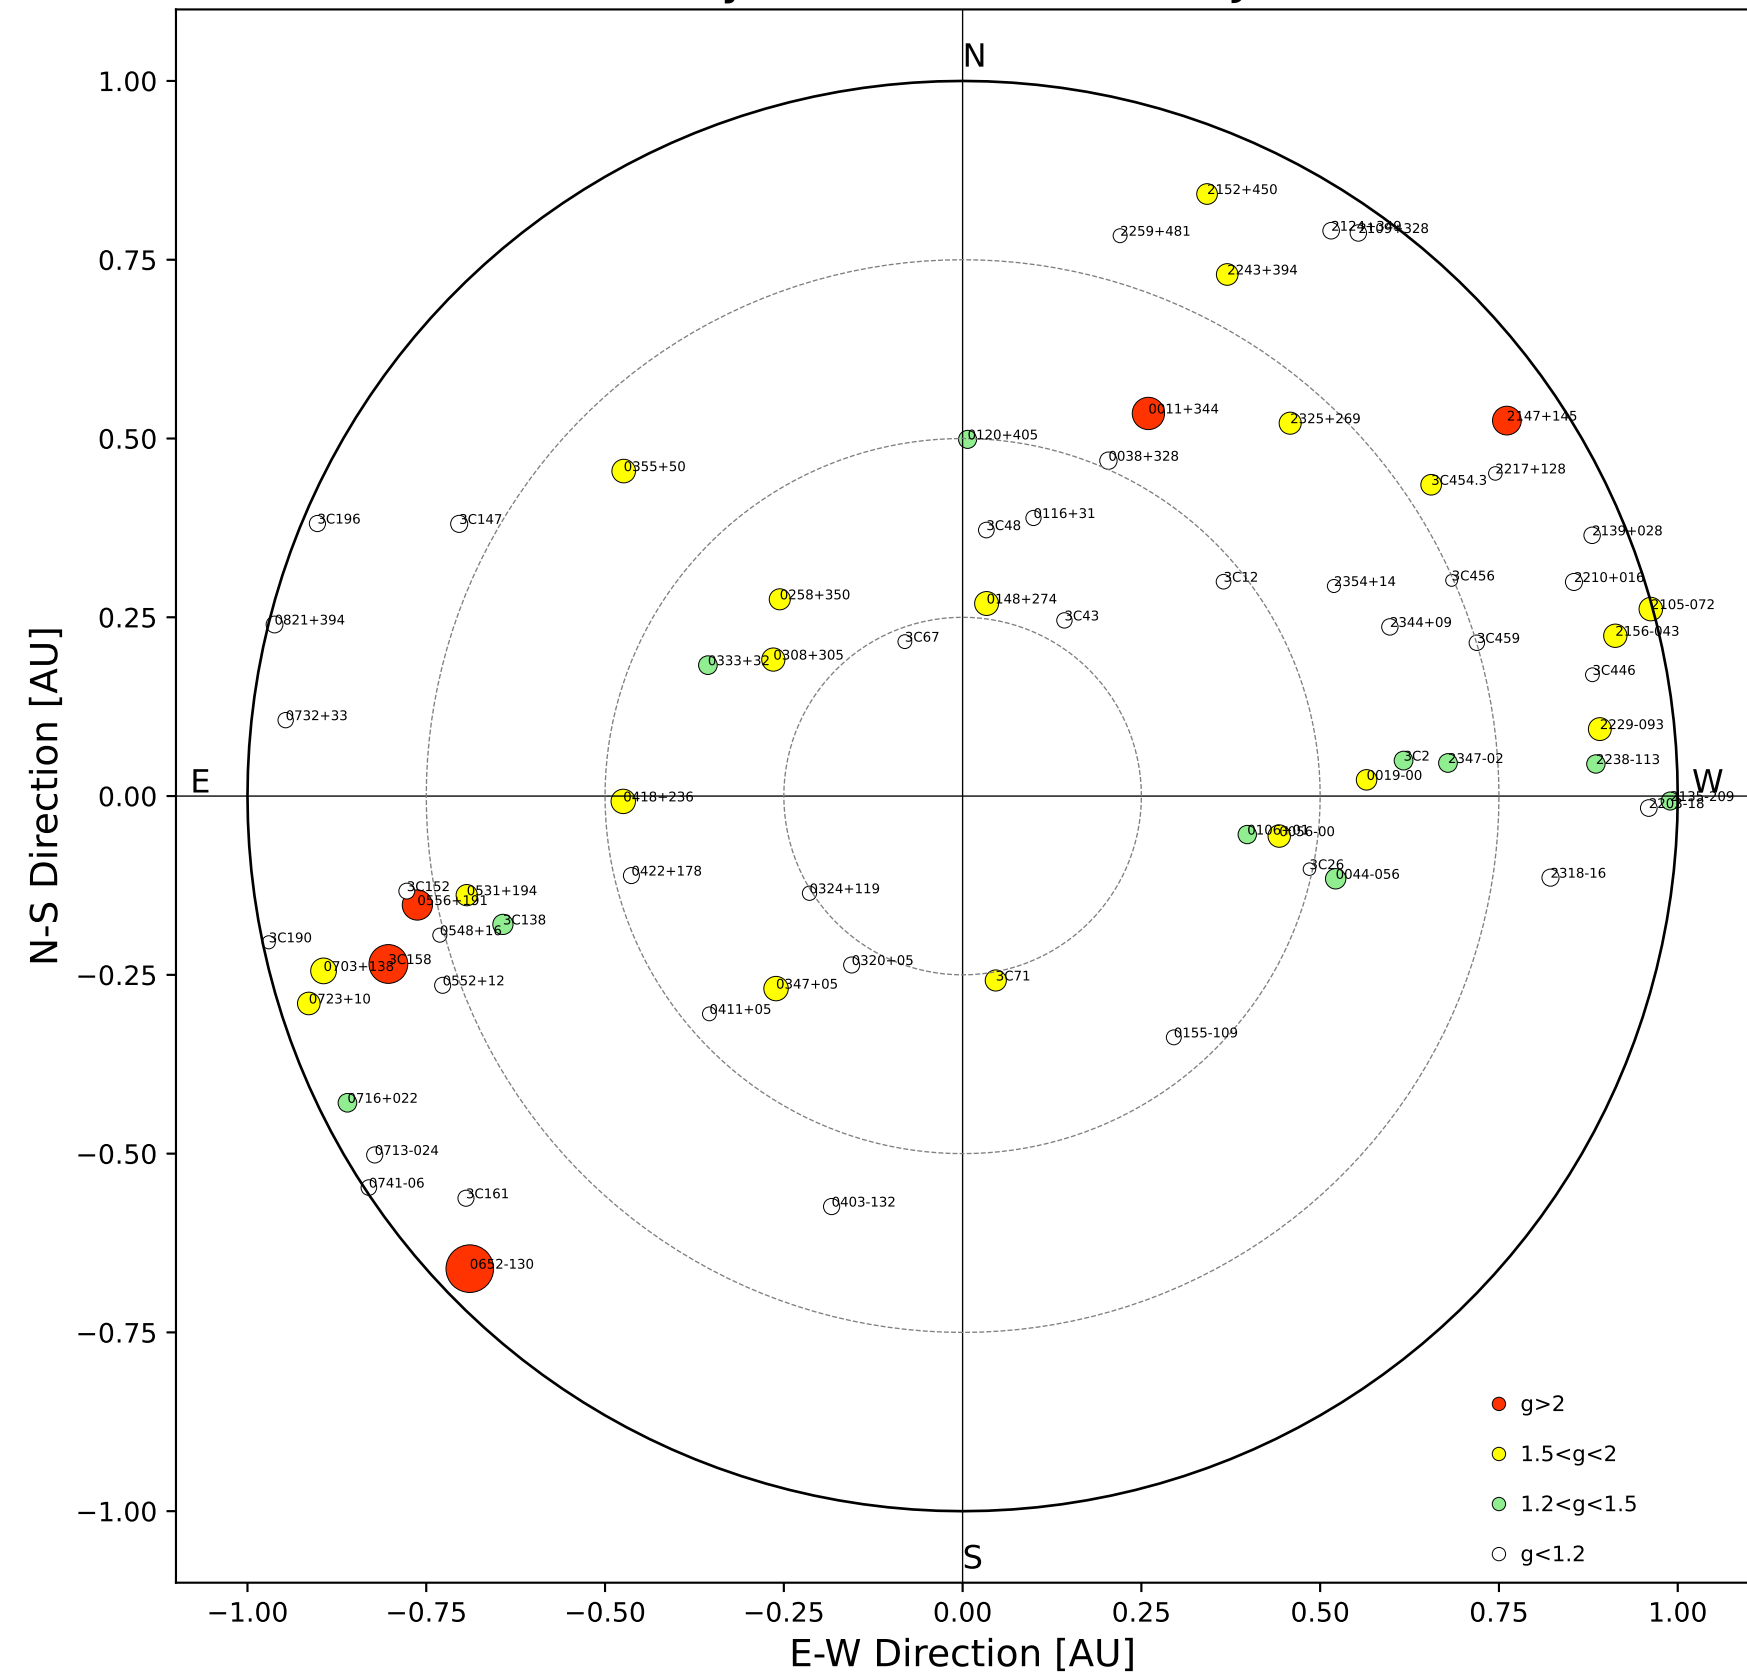

Fisheye View (2026/04/30 JST)

Top View

Side View