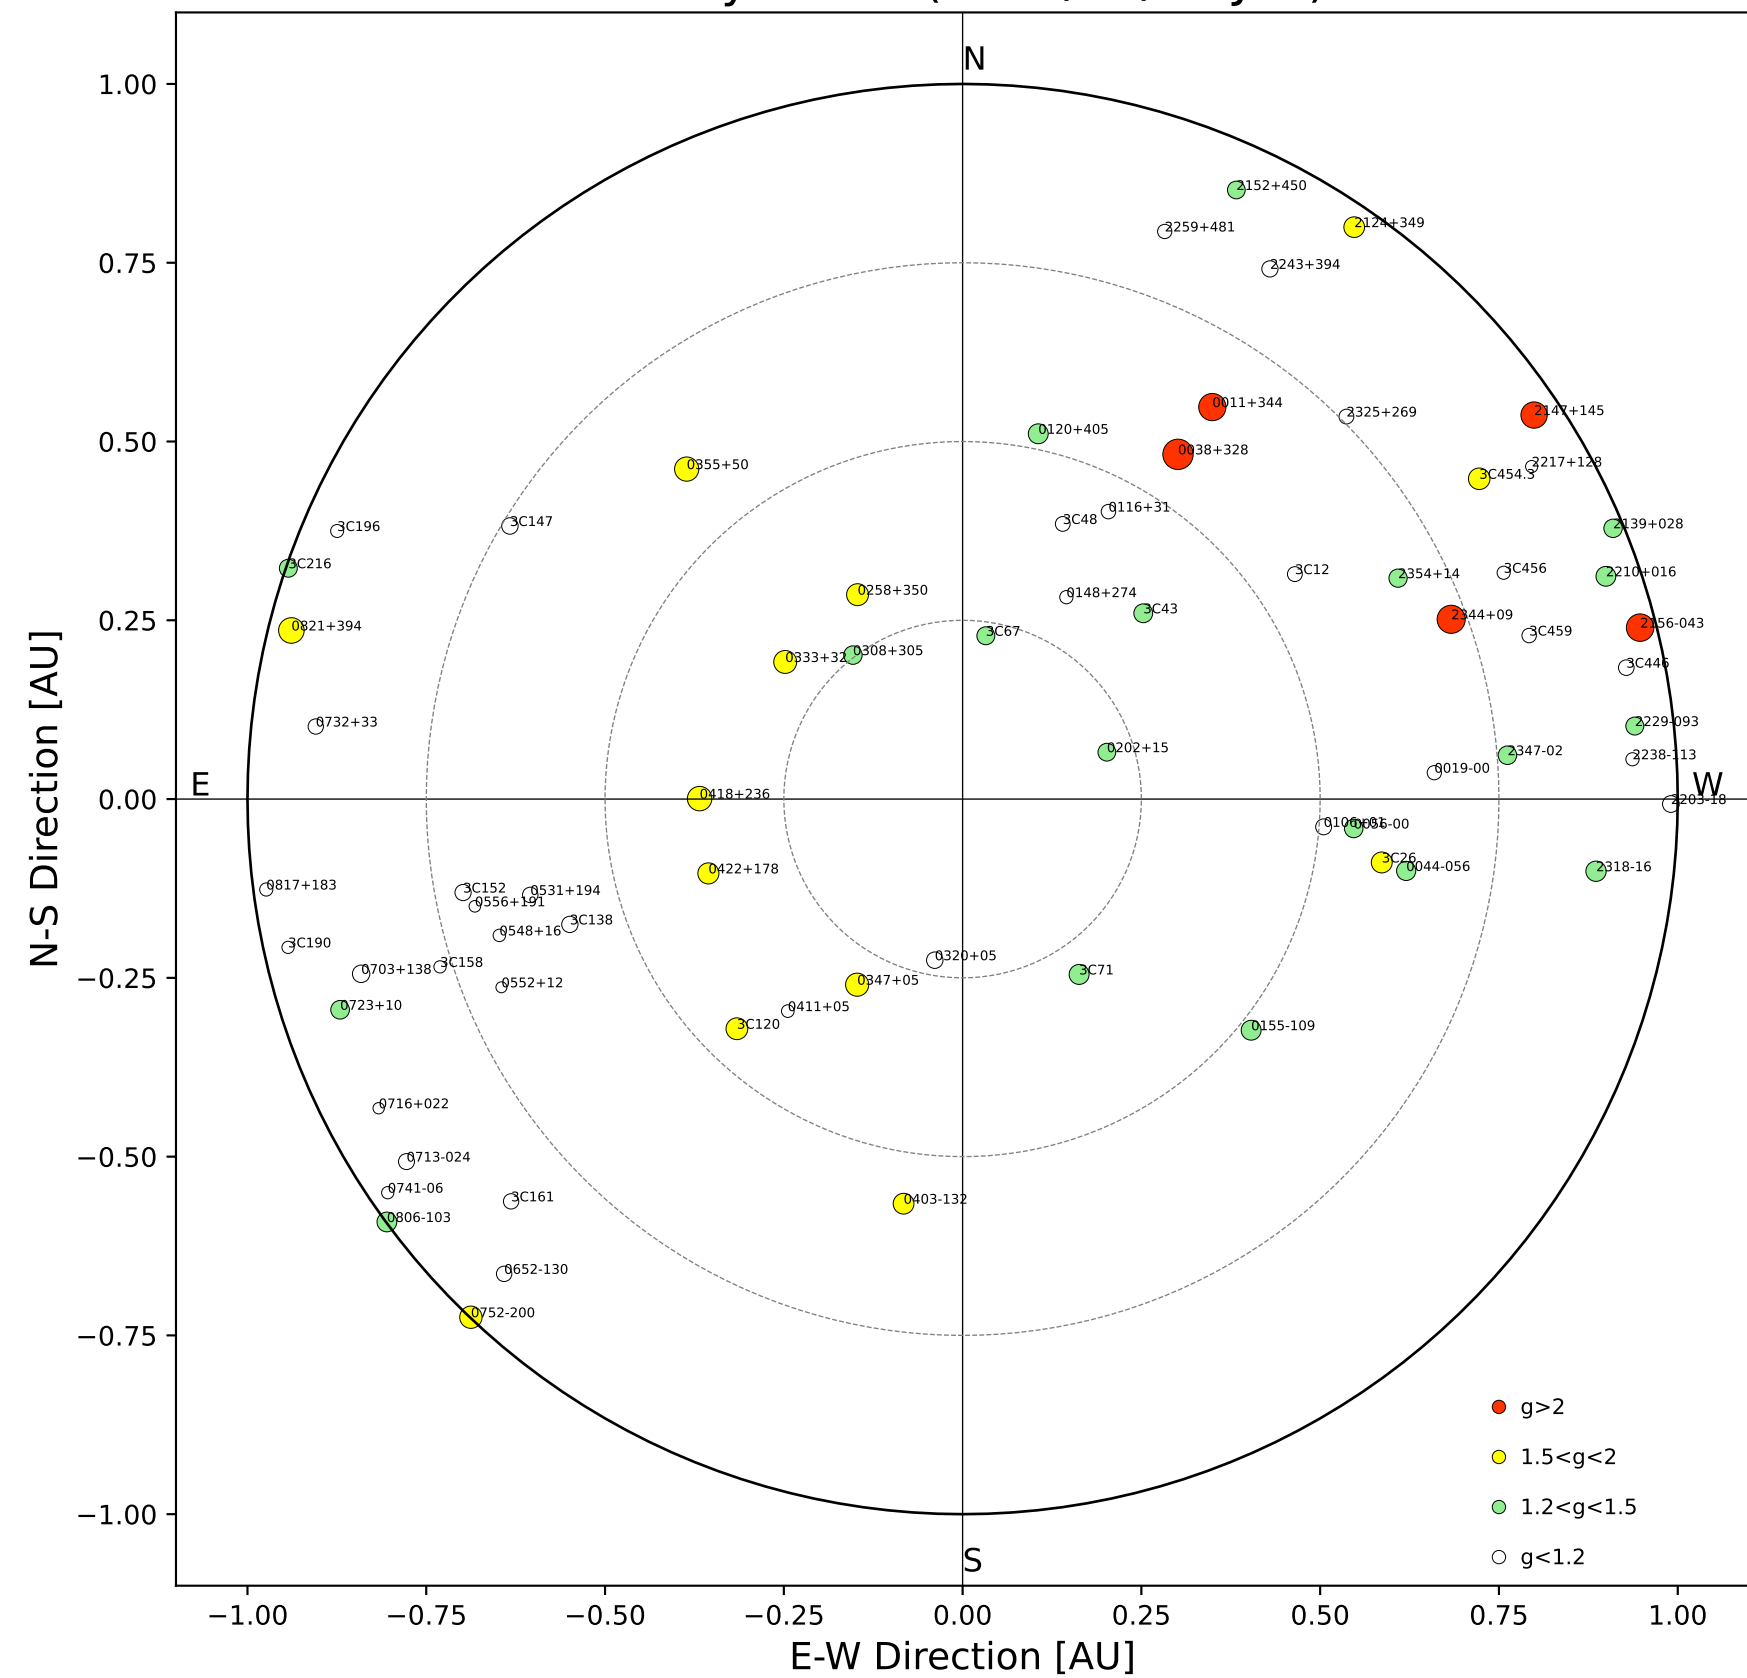

Fisheye View (2026/05/07 JST)

Top View

Side View