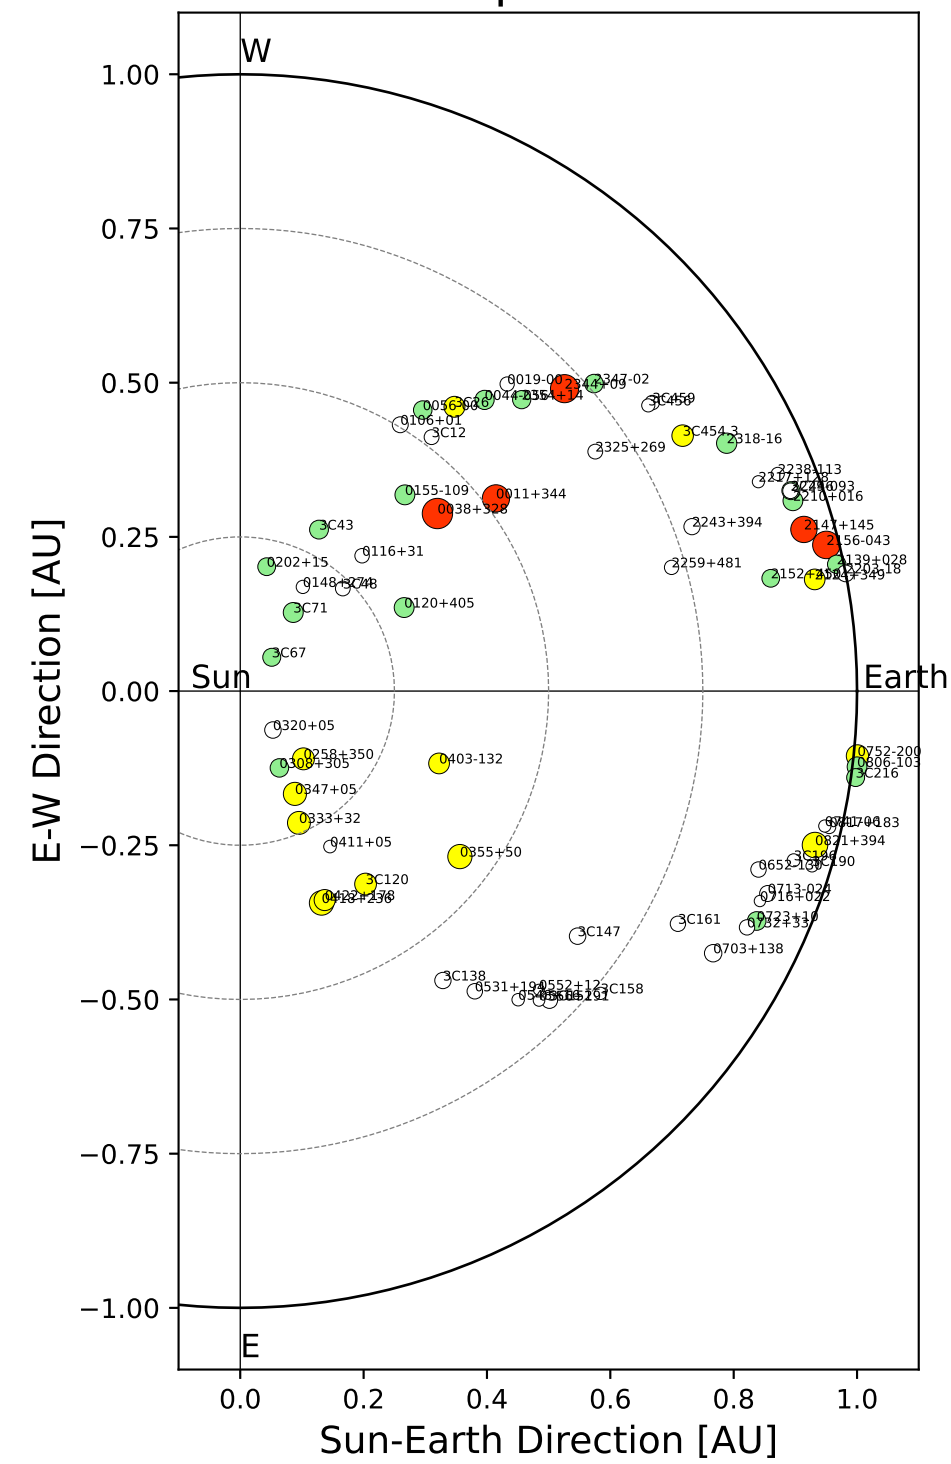

Fisheye View (2026/05/07 JST)

Top View

Side View