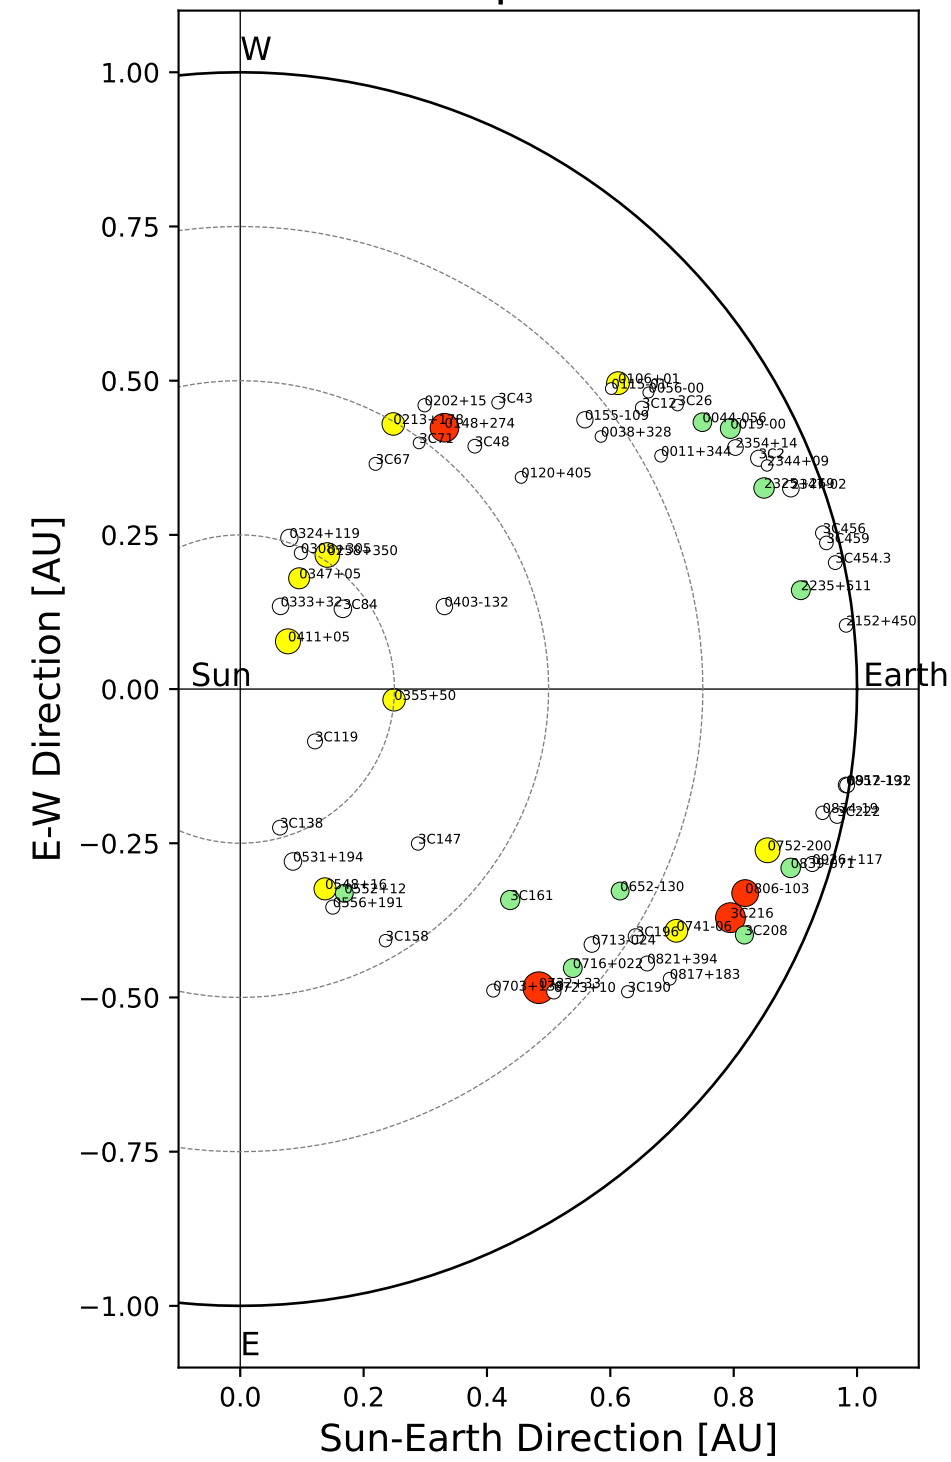

Fisheye View (2026/05/29 JST)

Top View

Side View