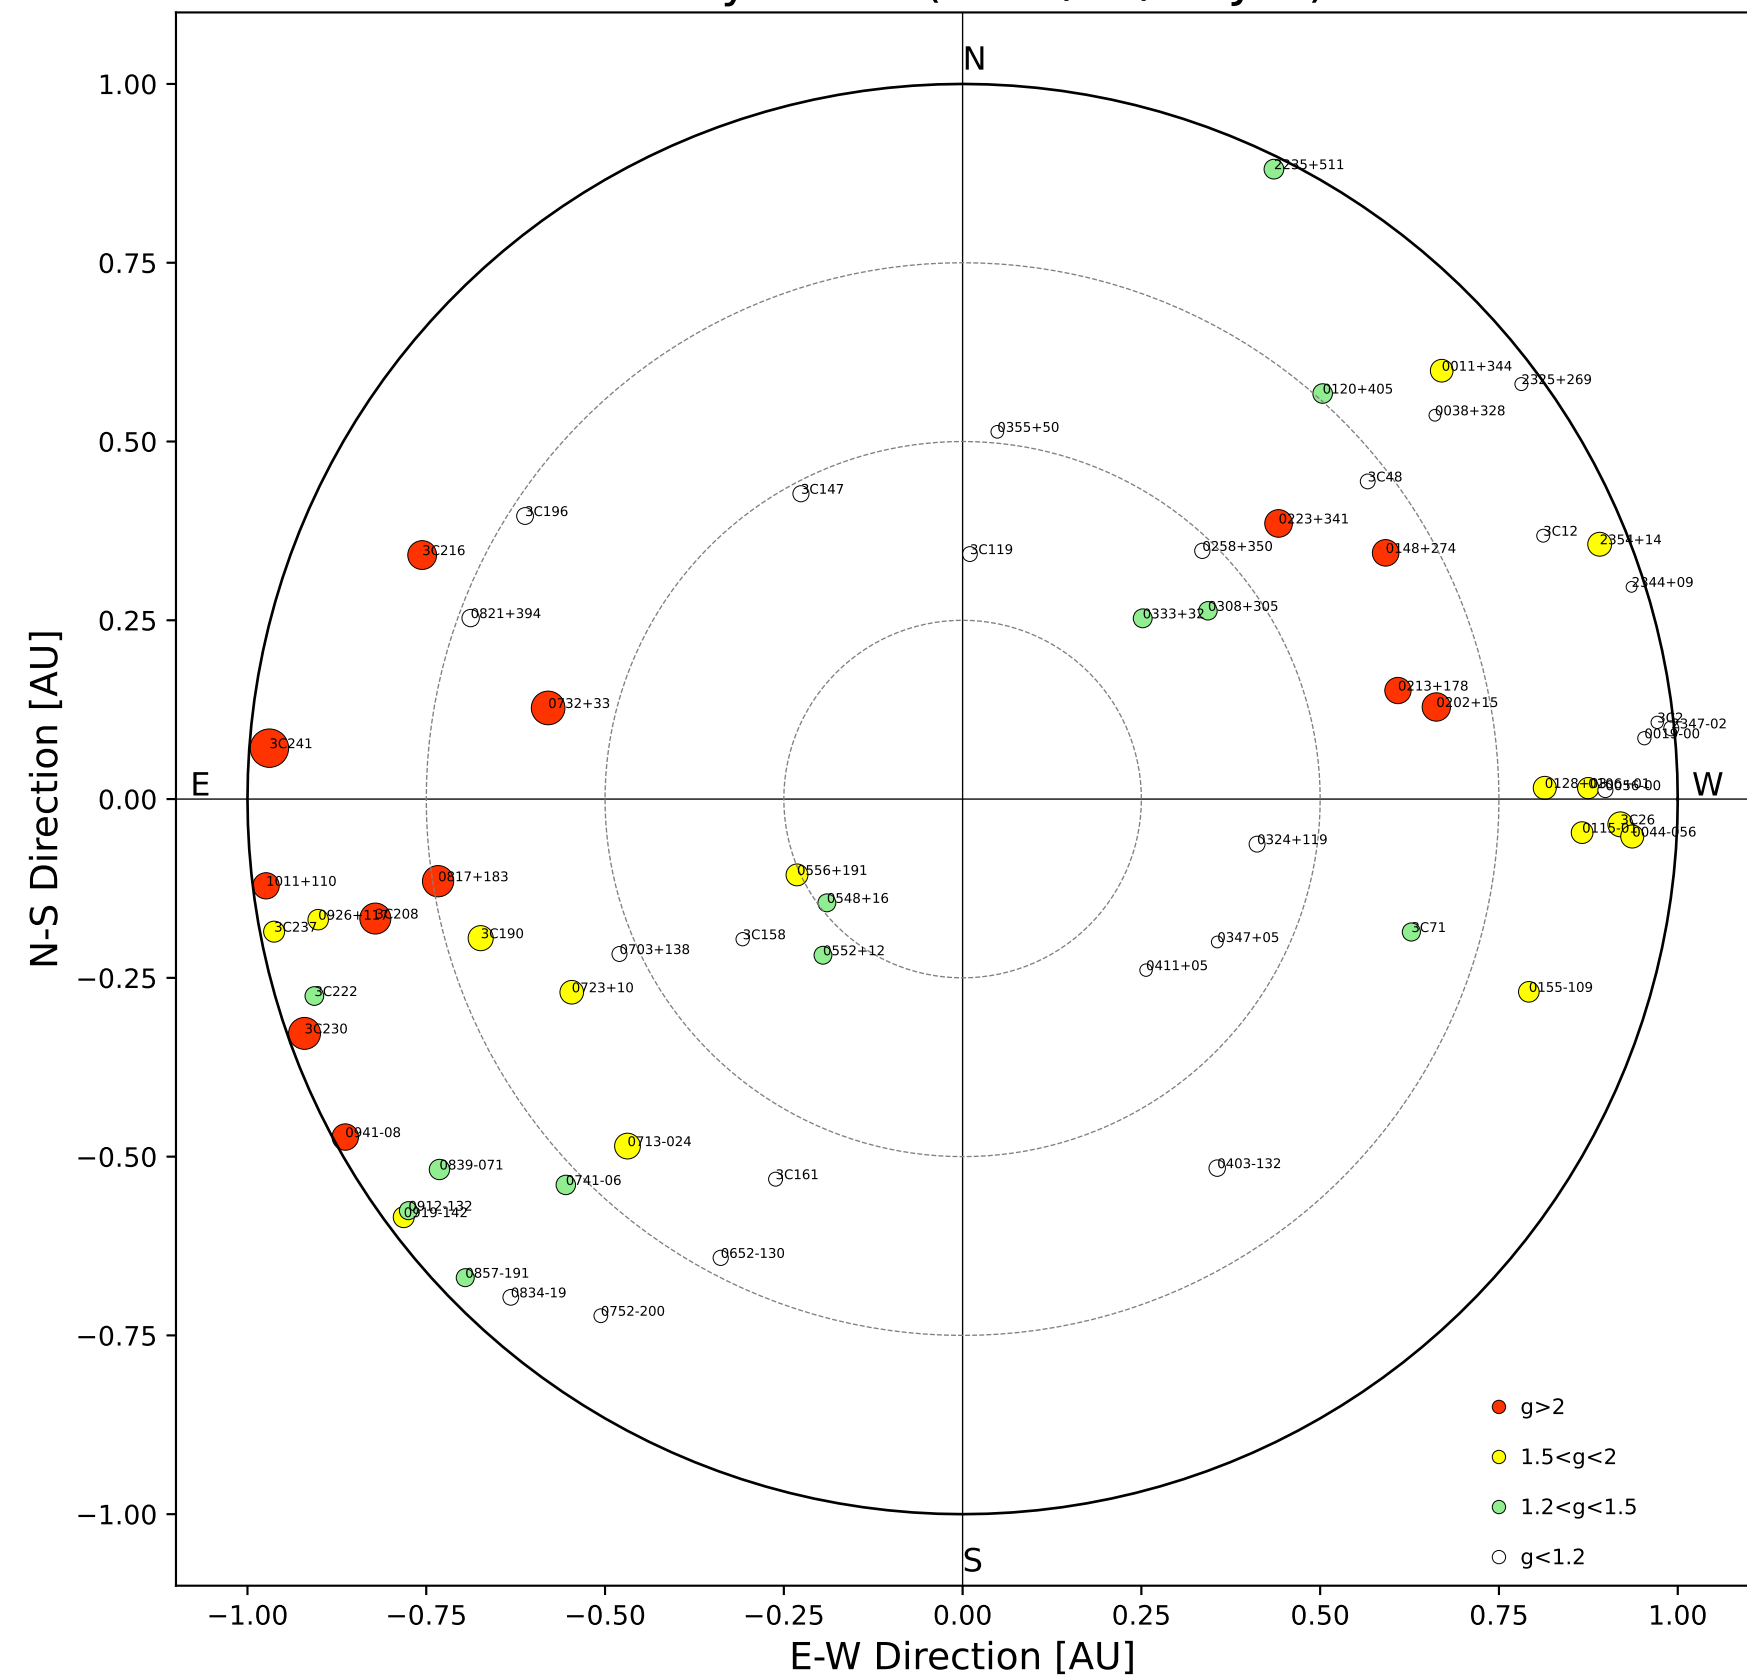

Fisheye View (2026/06/07 JST)

Top View

Side View