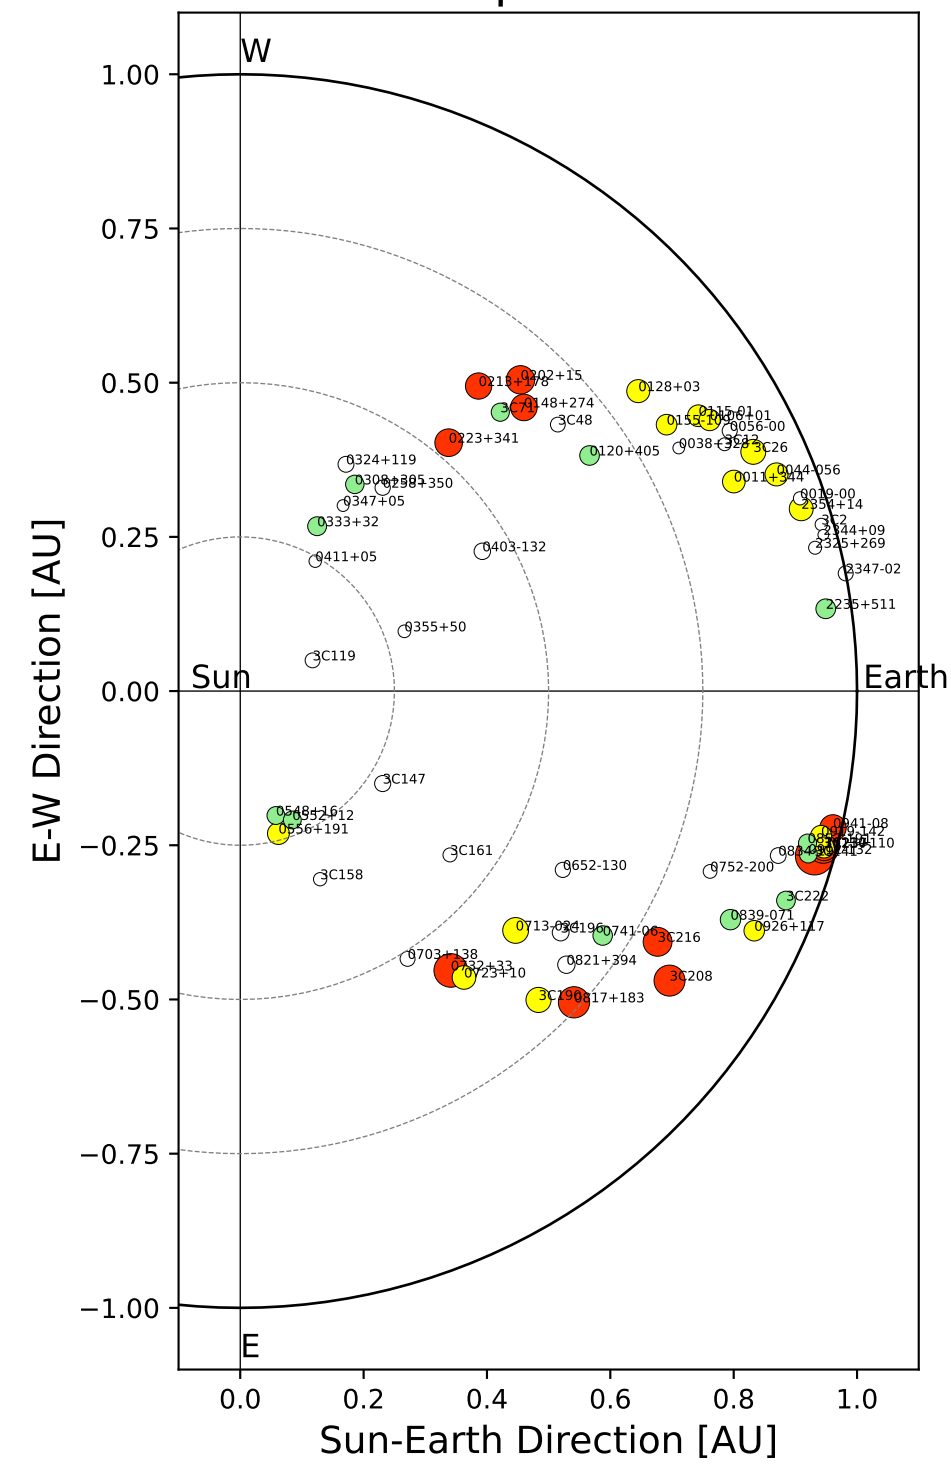

Fisheye View (2026/06/07 JST)

Top View

Side View