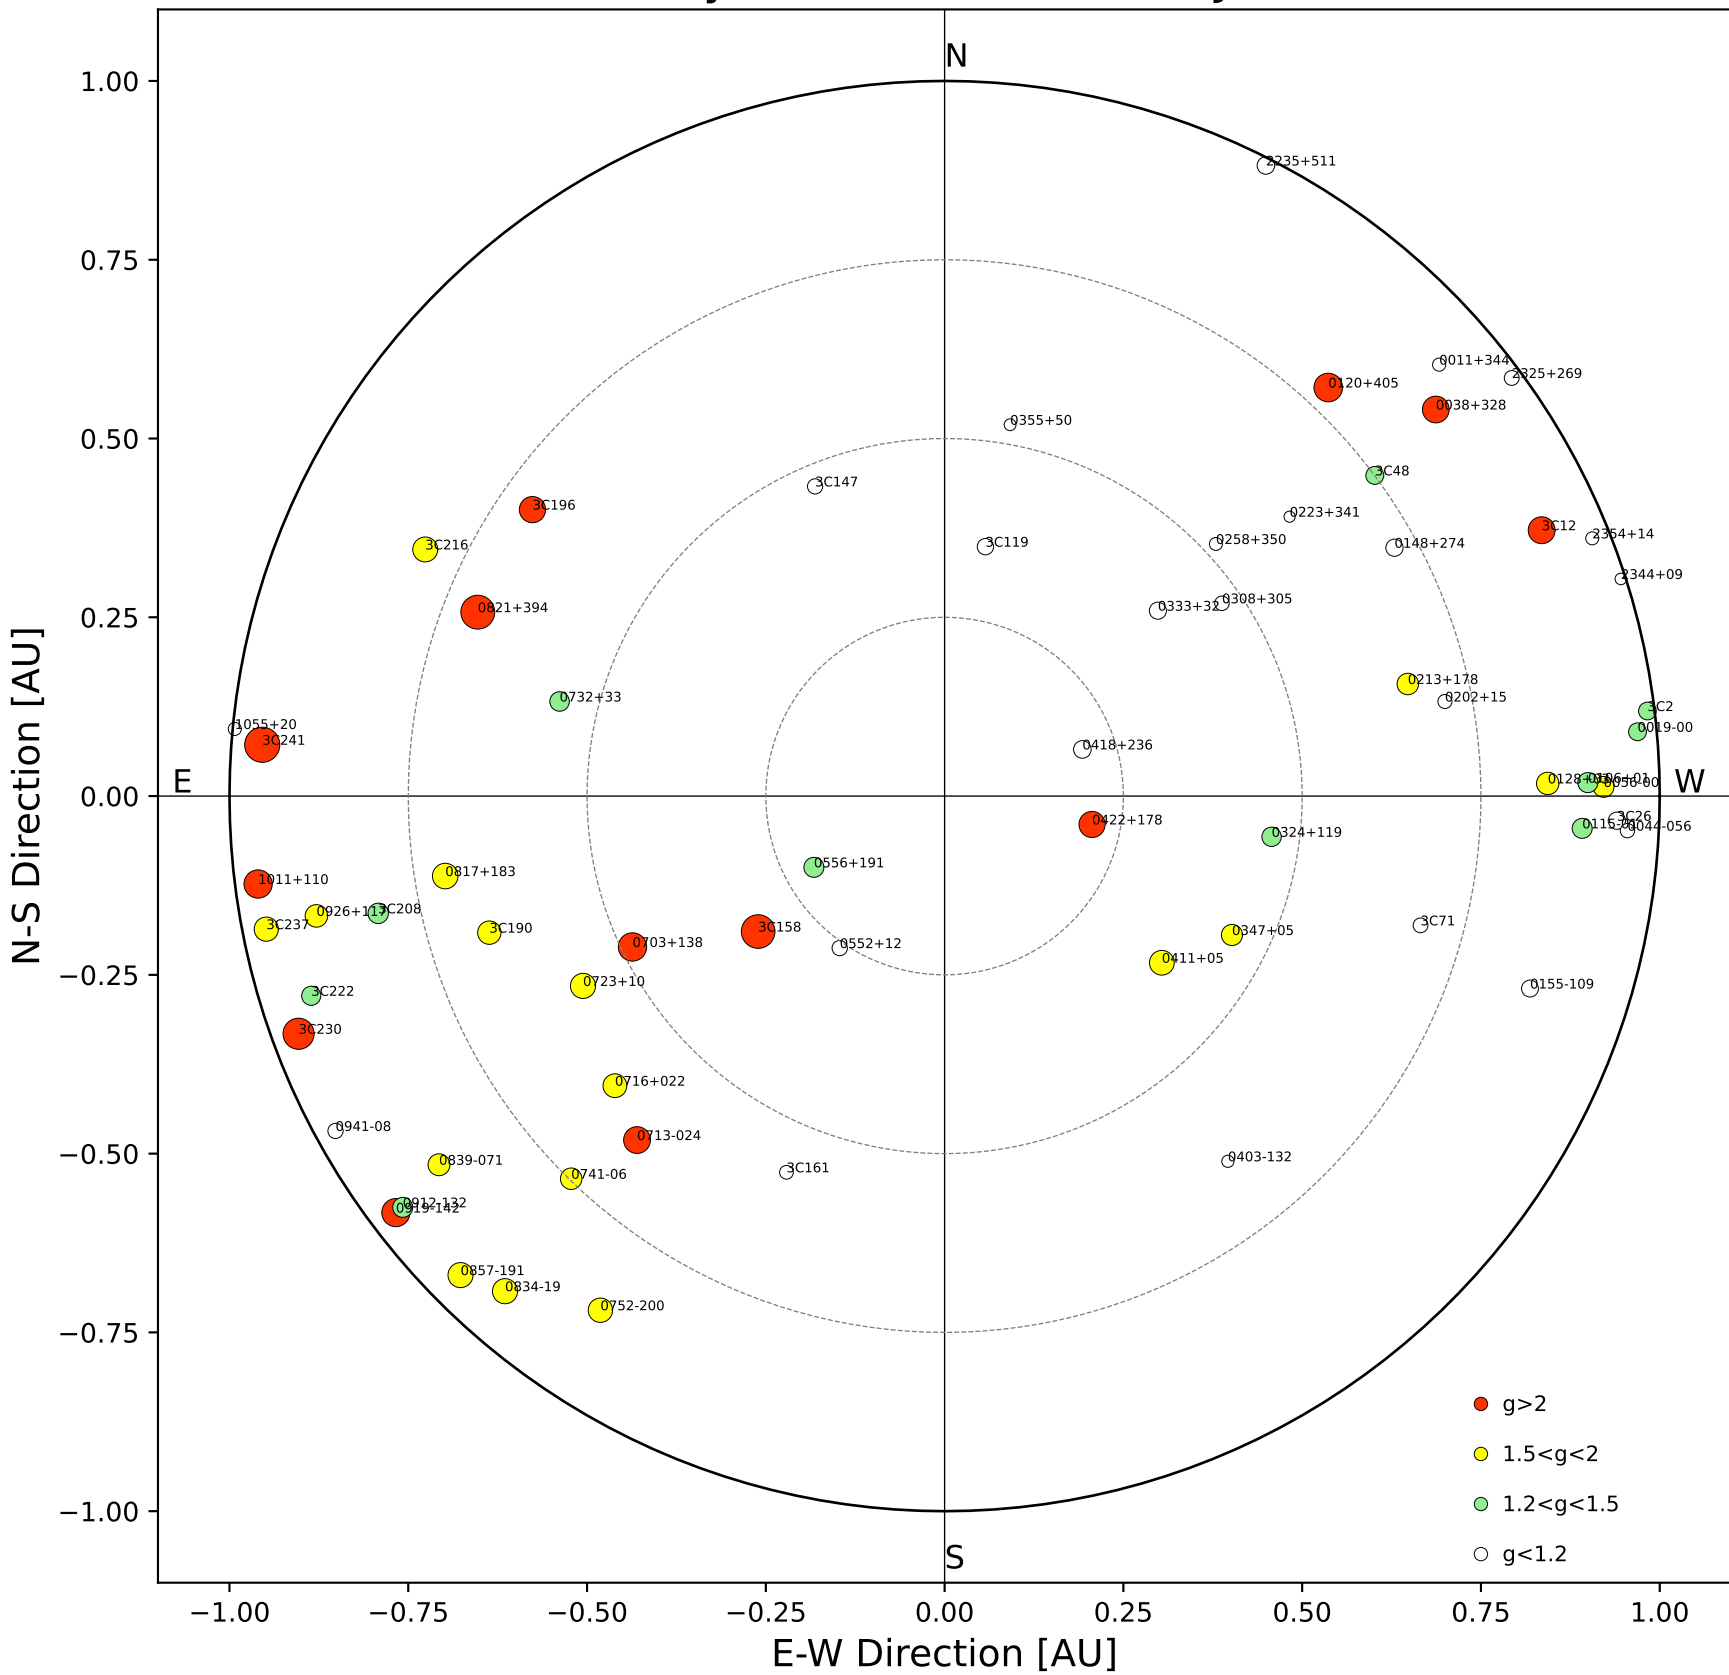

Fisheye View (2026/06/10 JST)

Top View

Side View