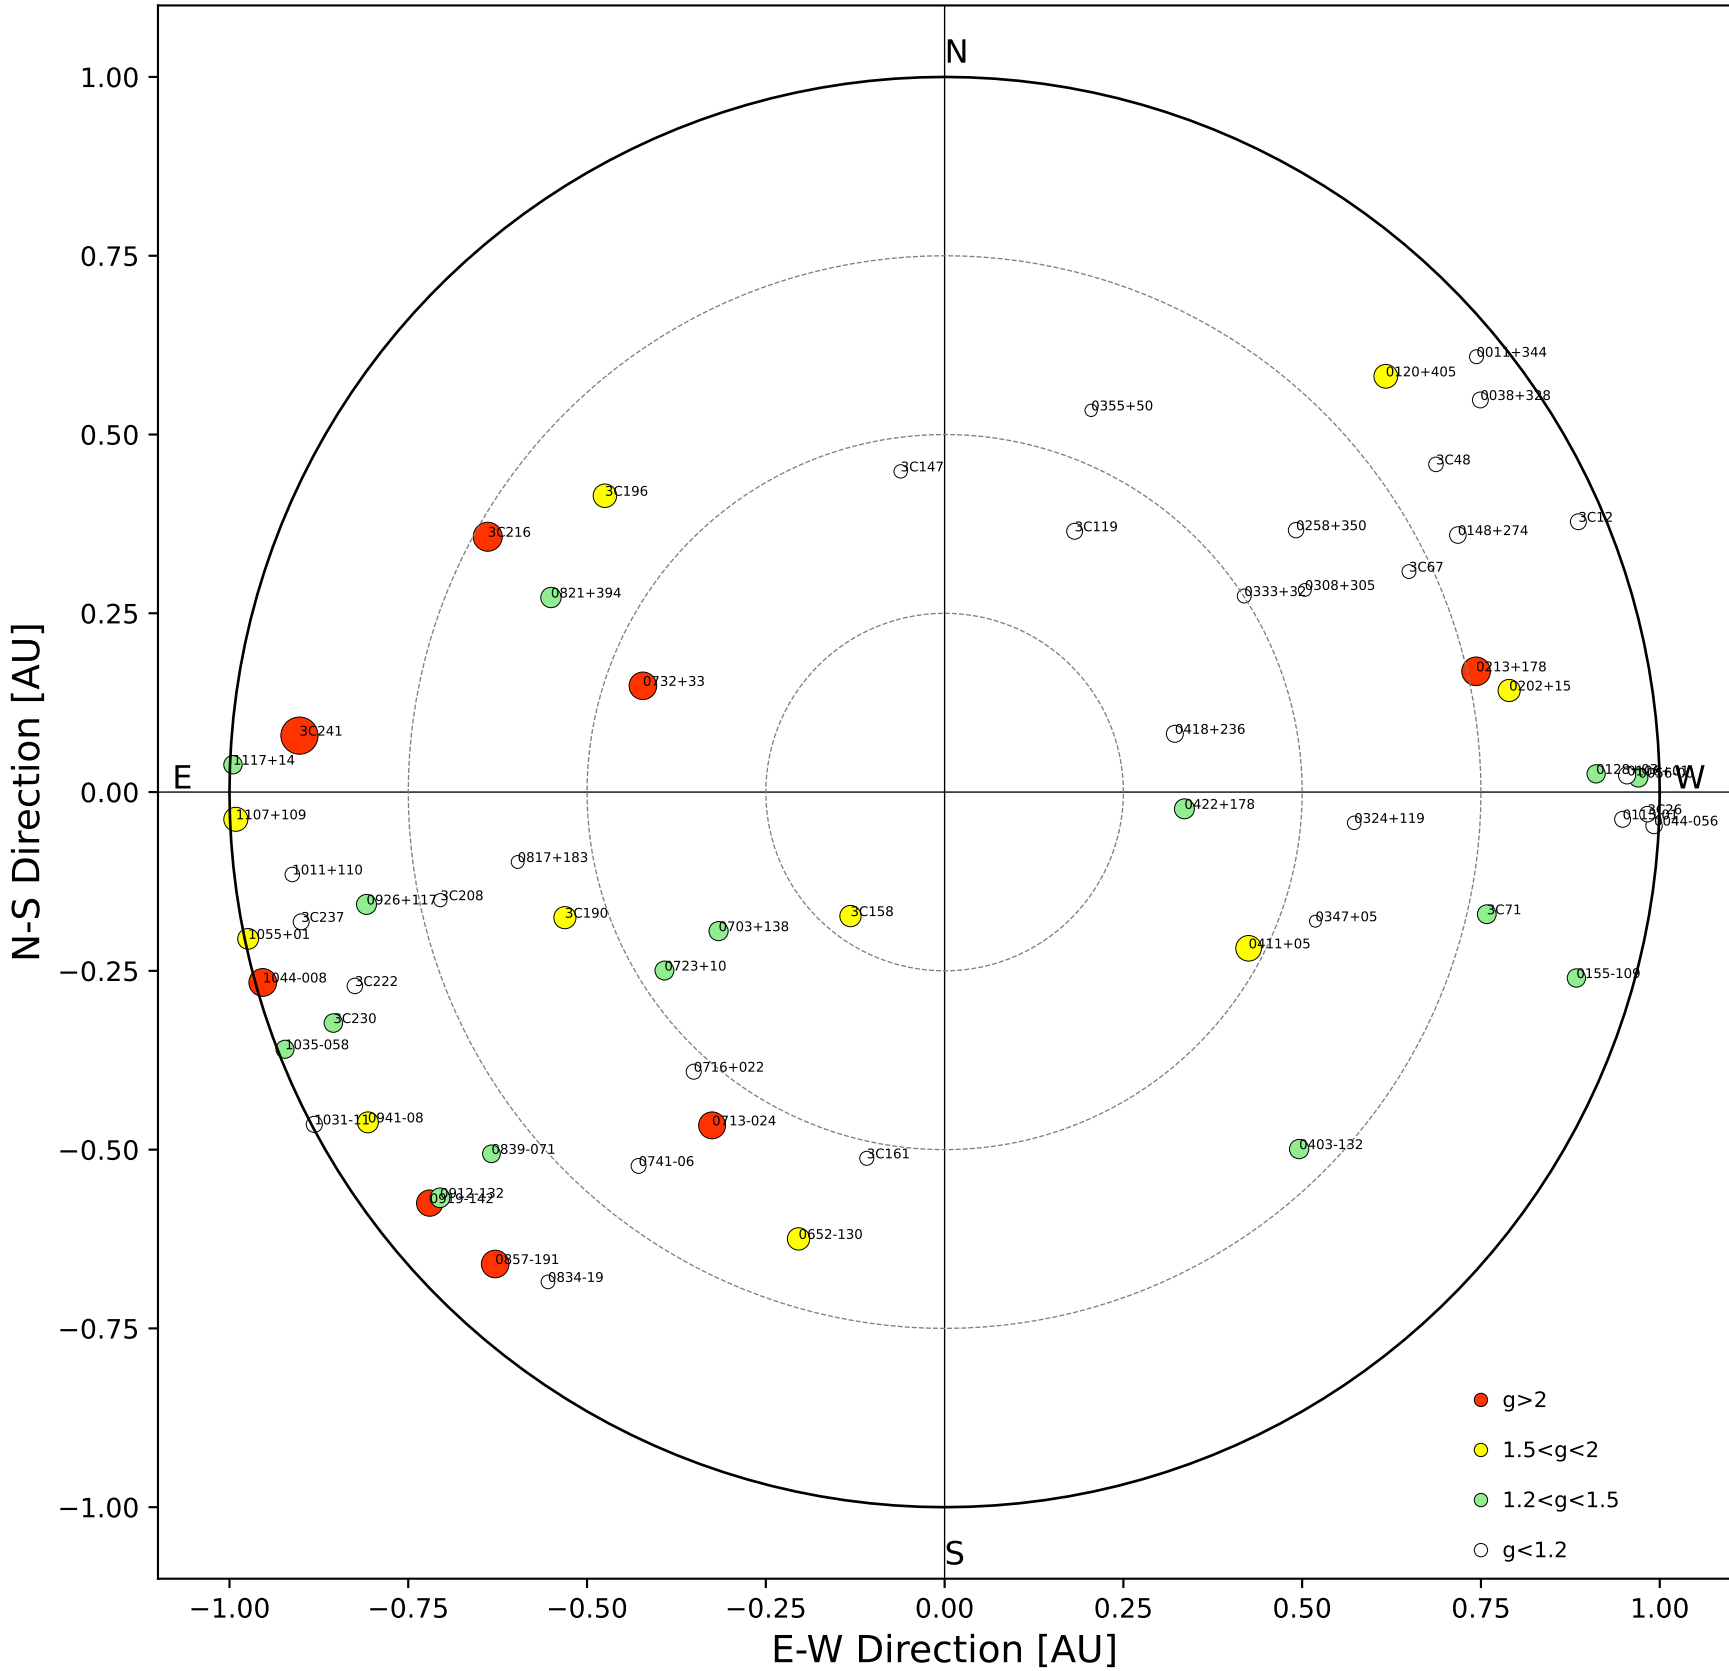

Fisheye View (2026/06/18 JST)

Top View

Side View