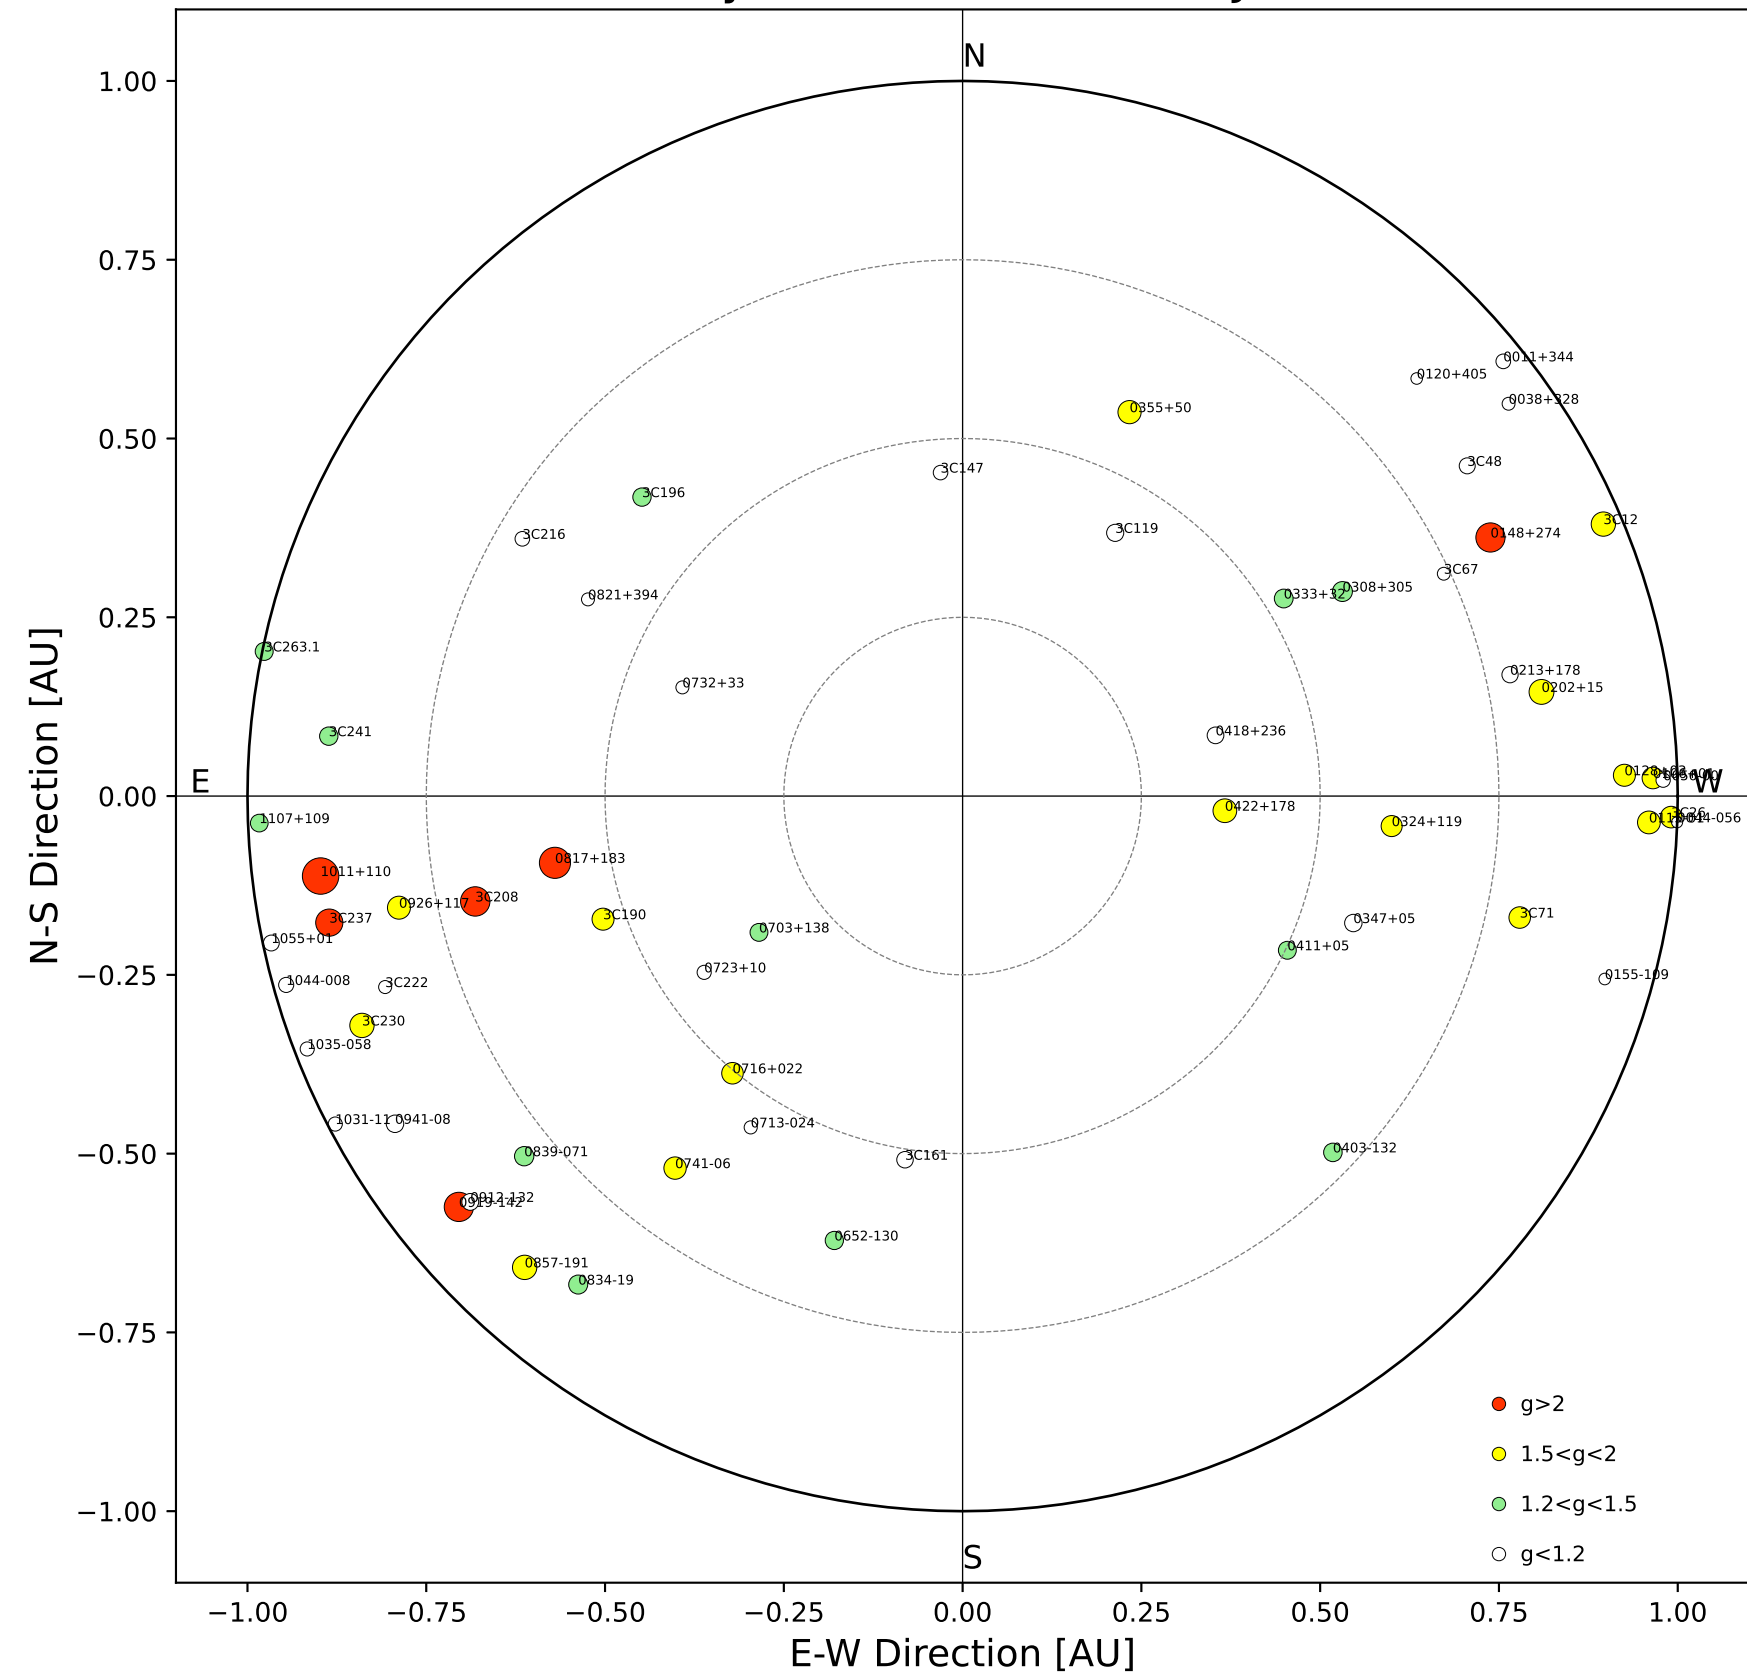

Fisheye View (2026/06/20 JST)

Top View

Side View