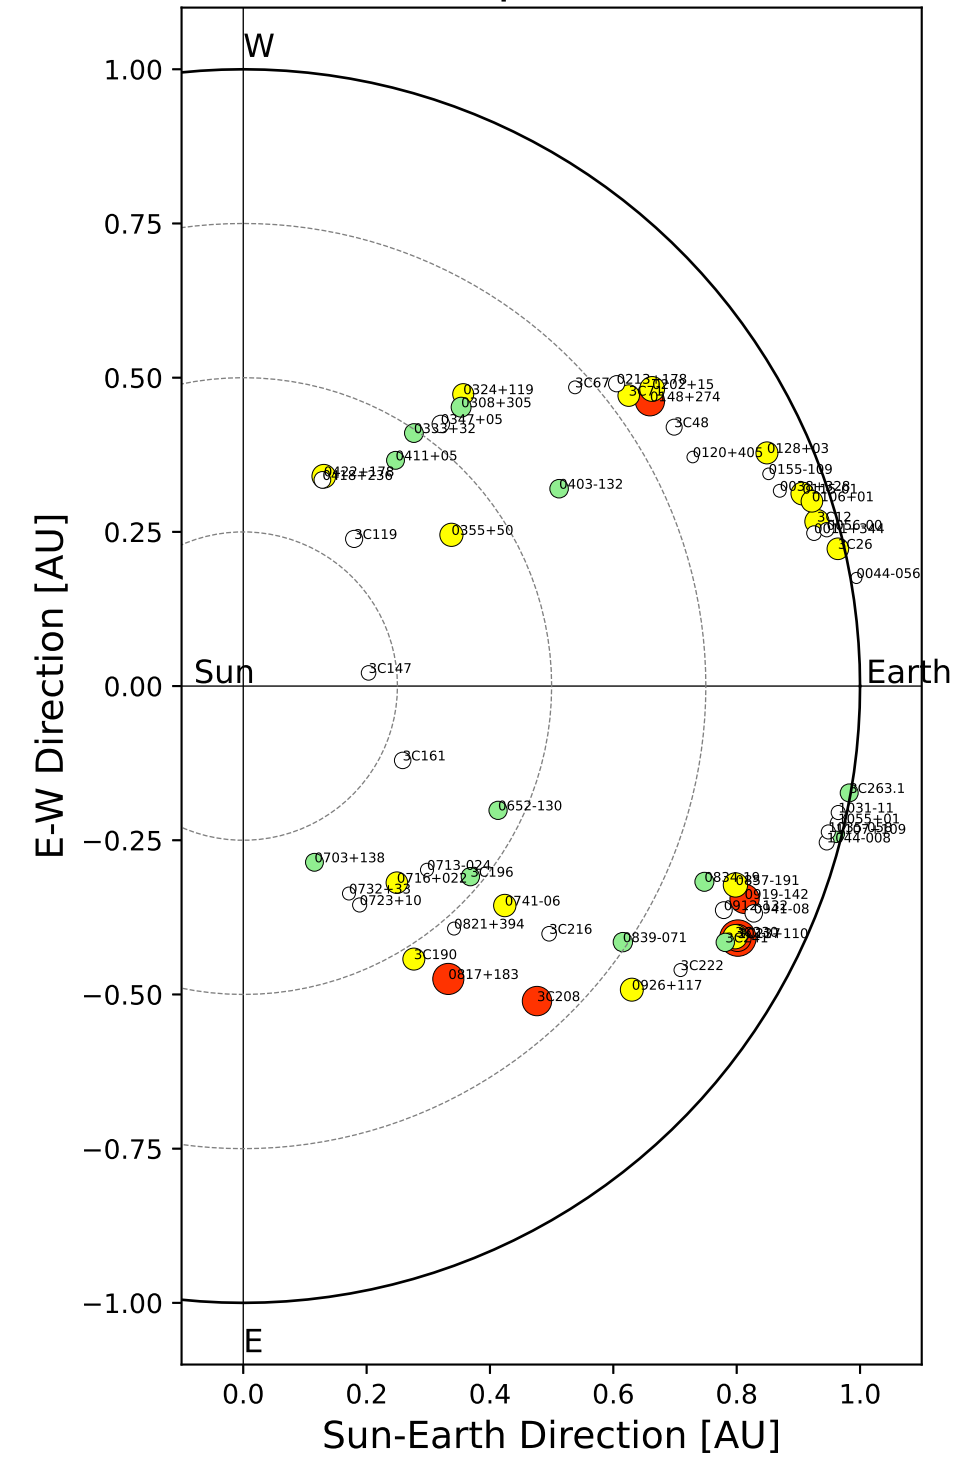

Fisheye View (2026/06/20 JST)

Top View

Side View