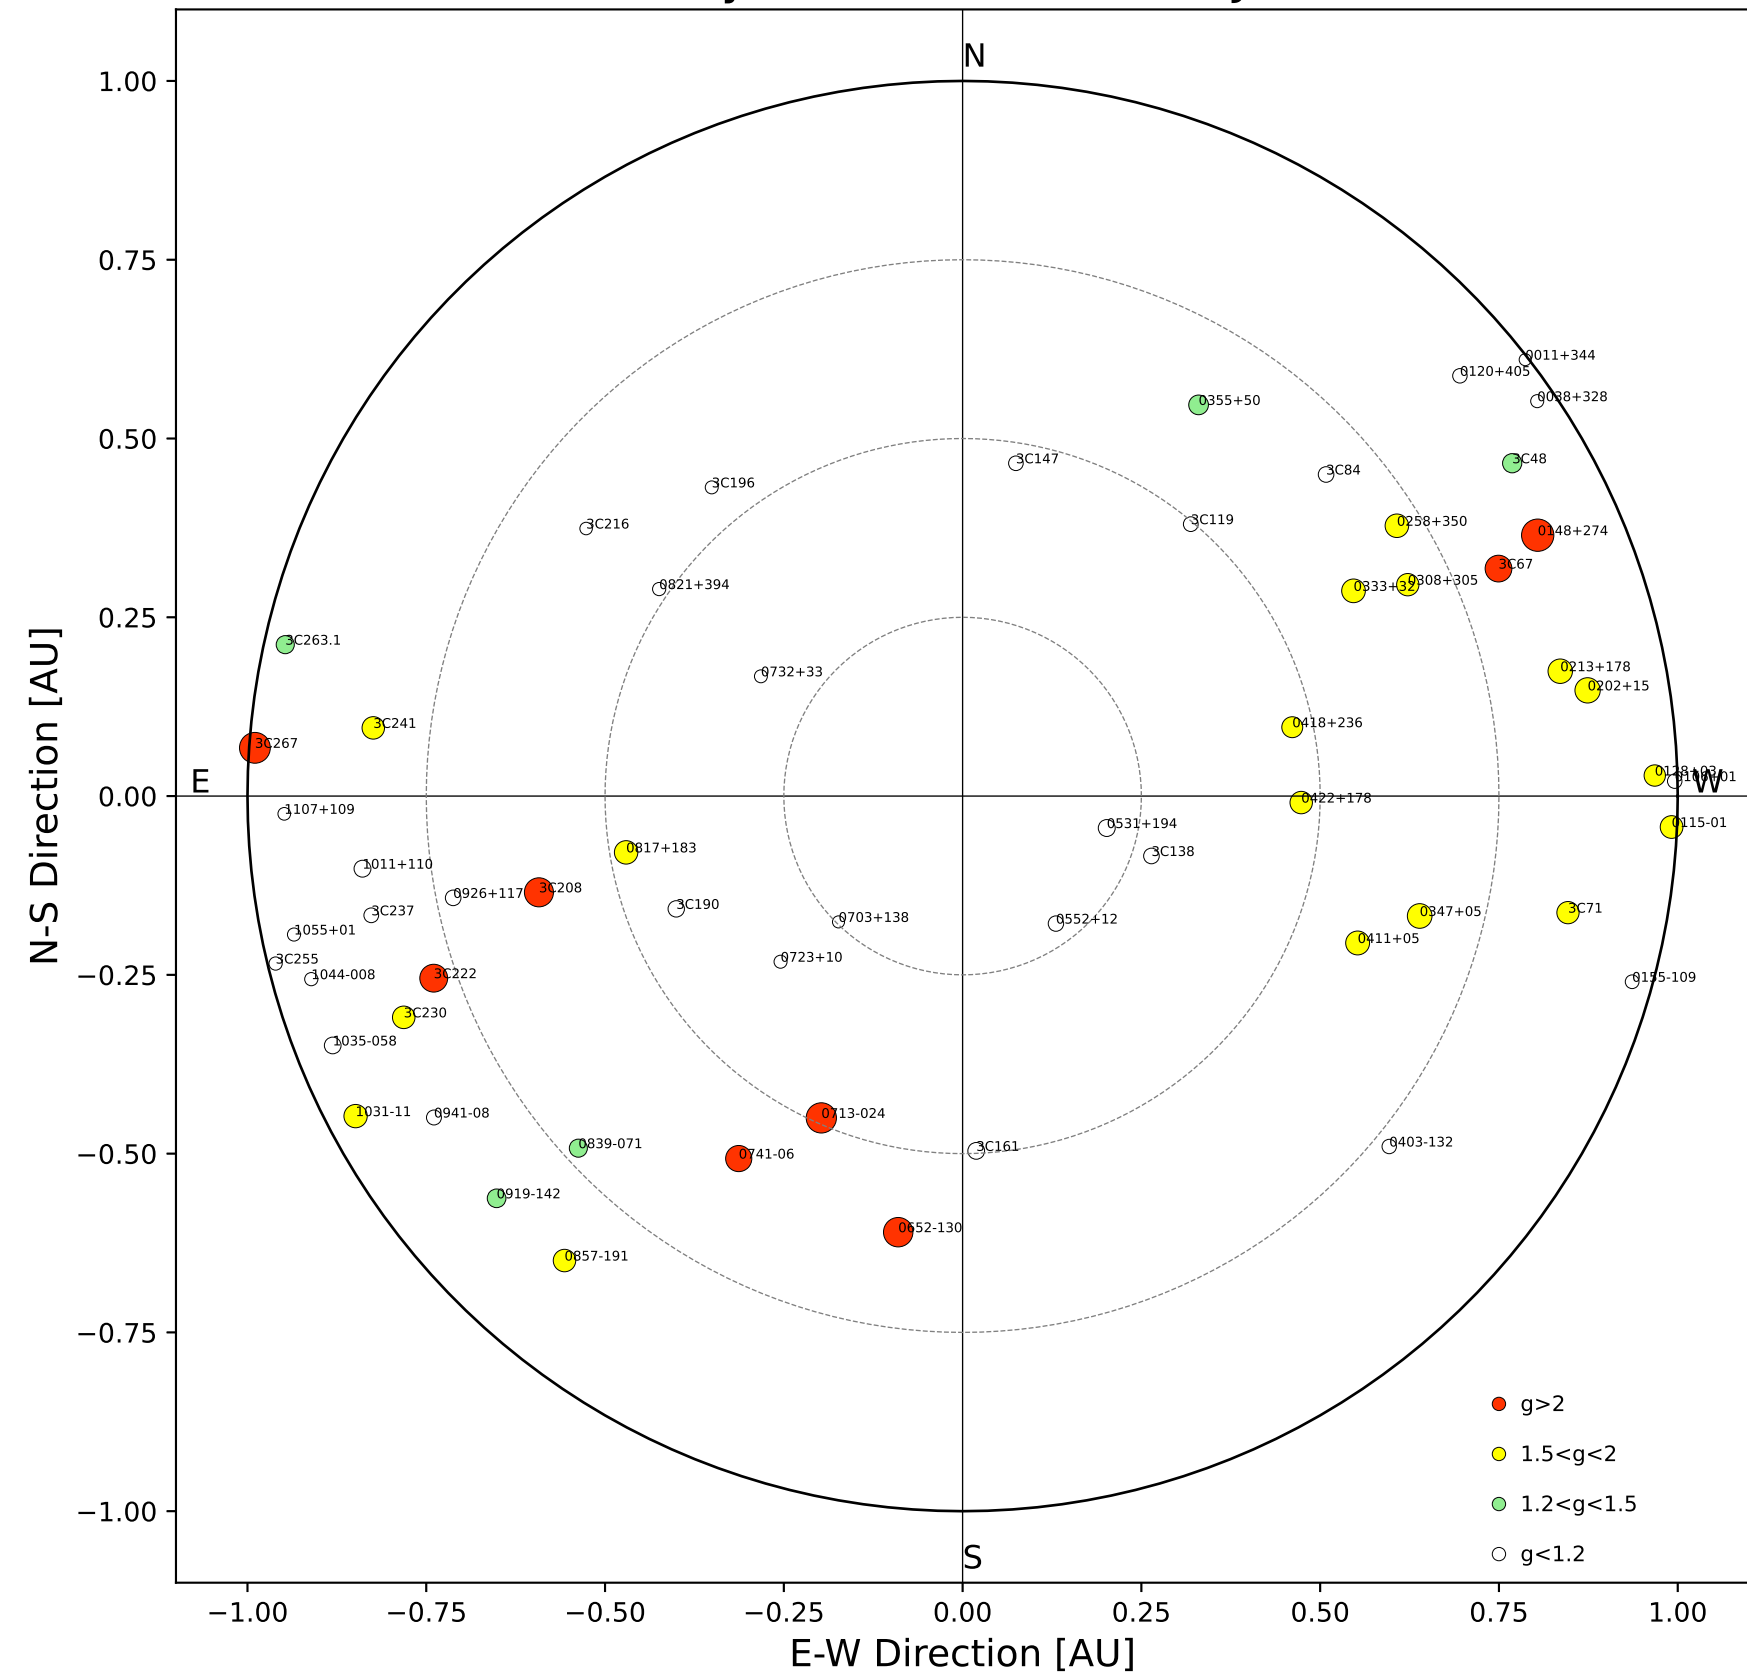

Fisheye View (2026/06/27 JST)

Top View

Side View