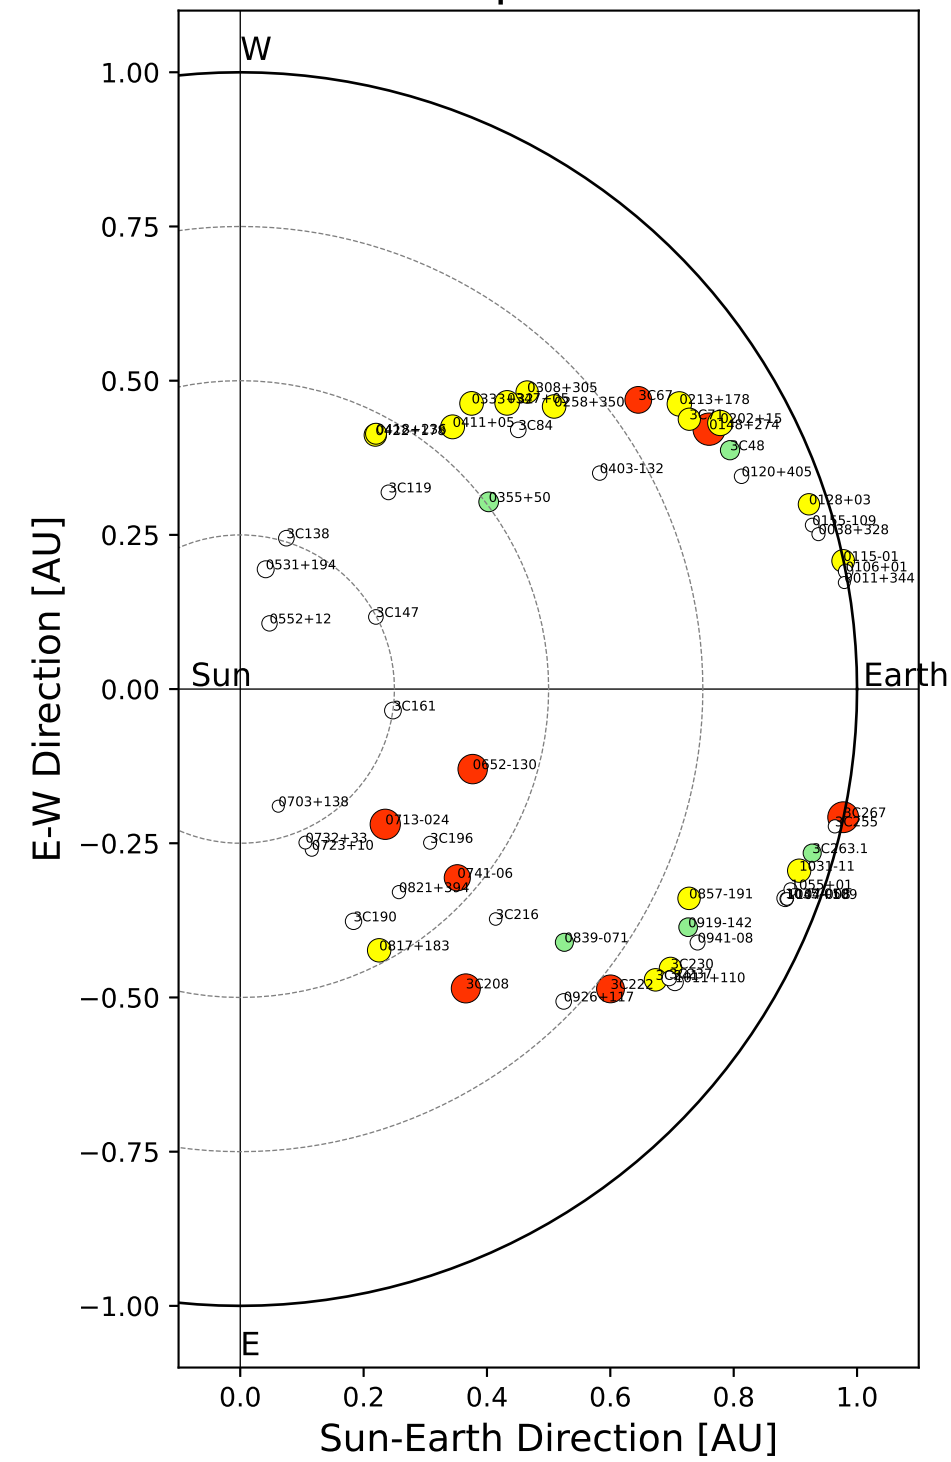

Fisheye View (2026/06/27 JST)

Top View

Side View