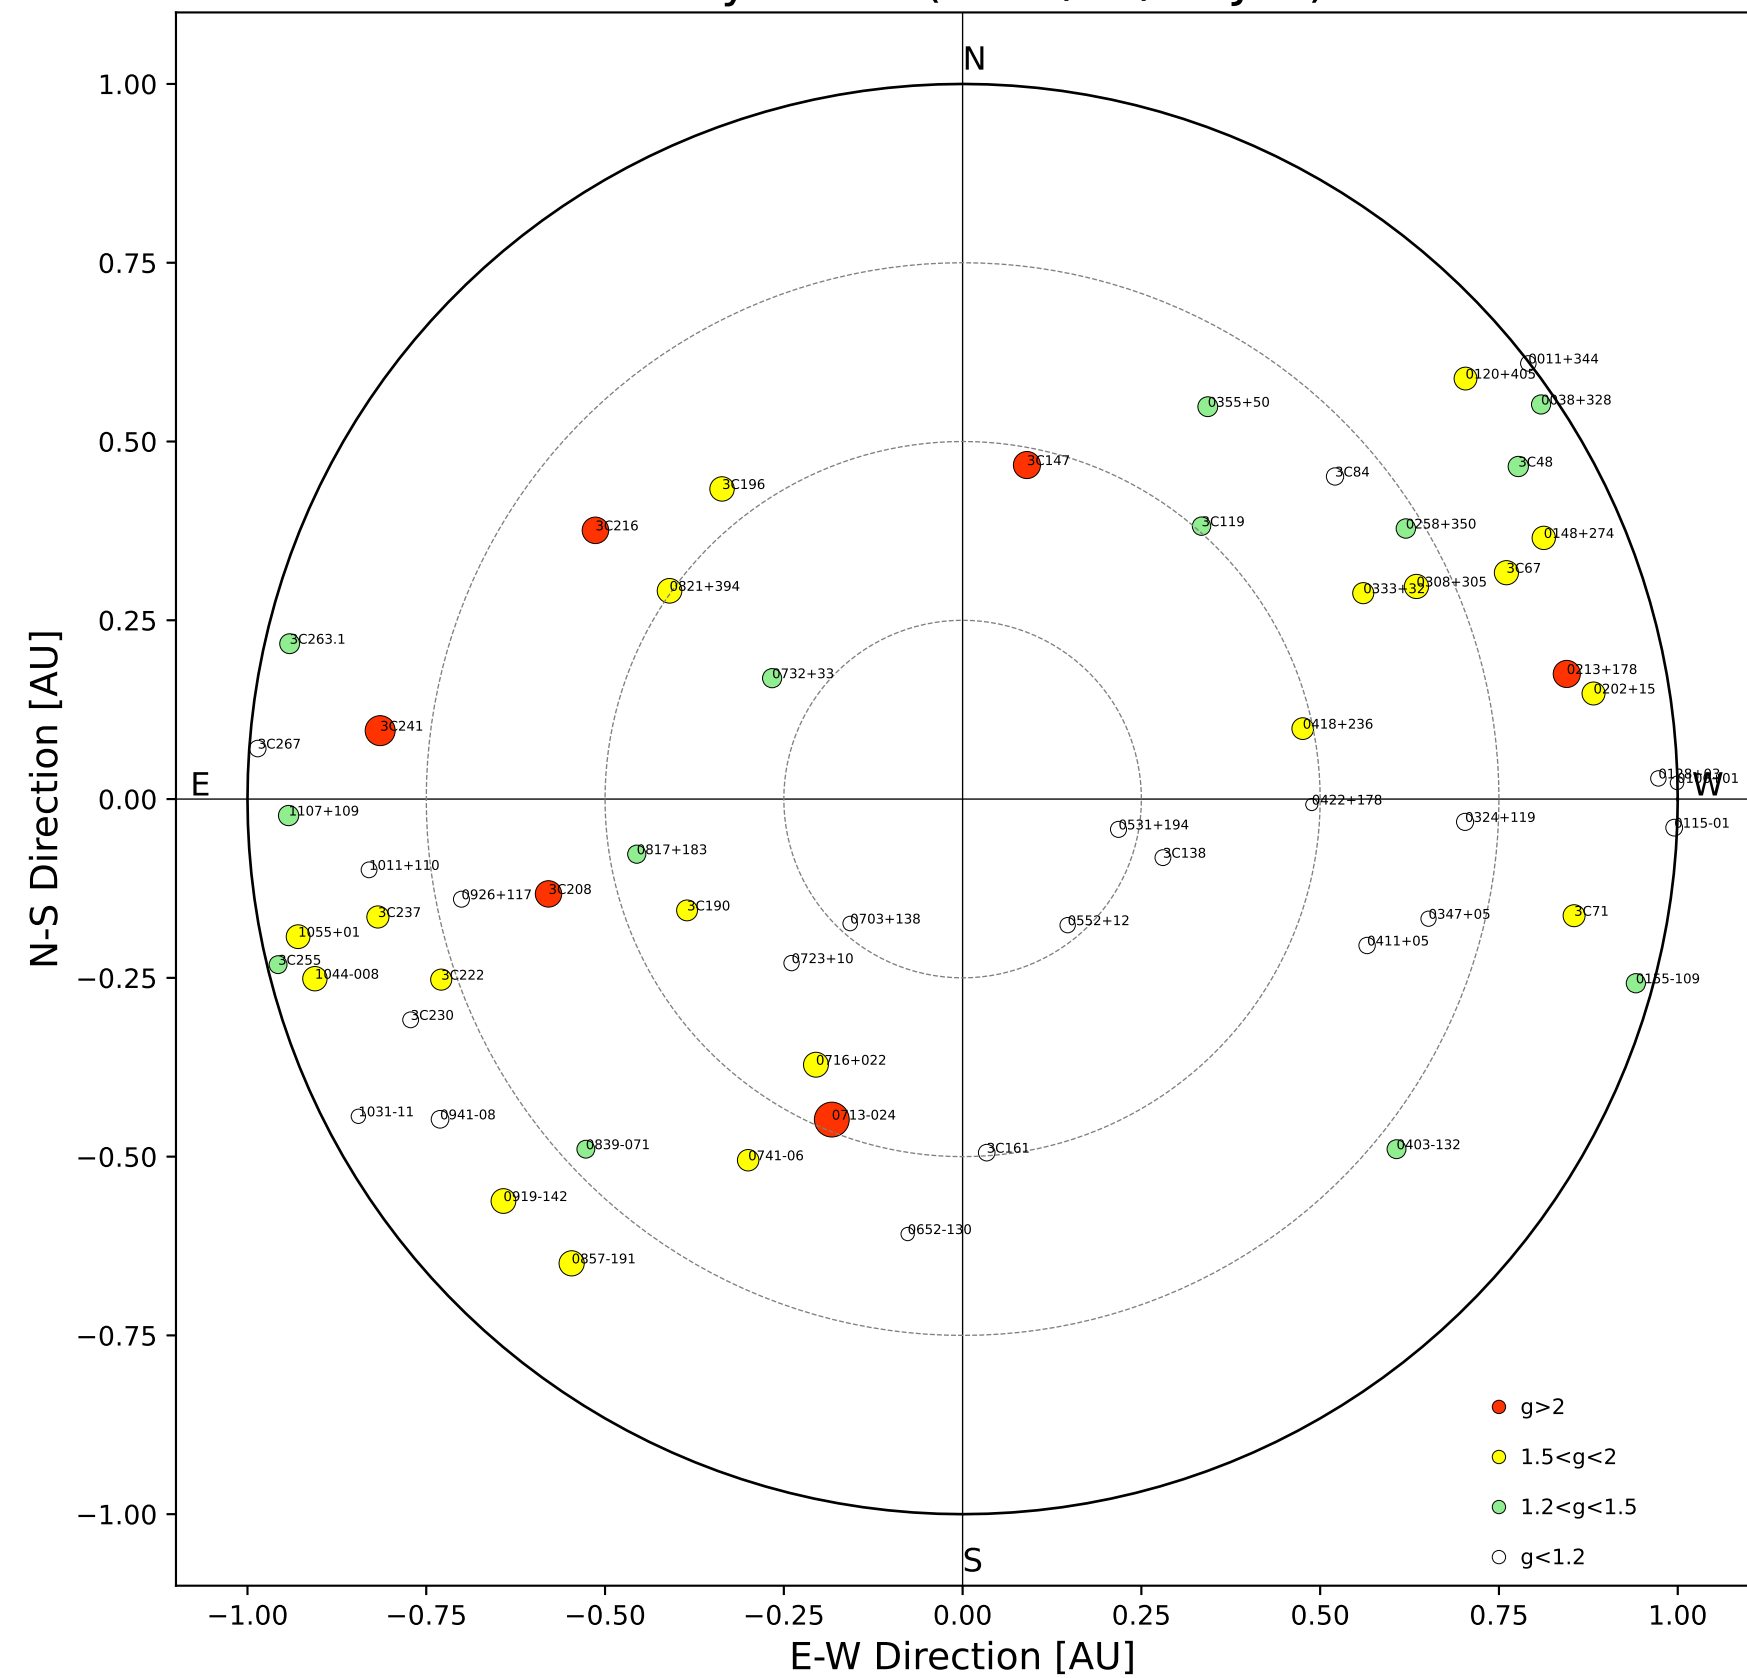

Fisheye View (2026/06/28 JST)

Top View

Side View