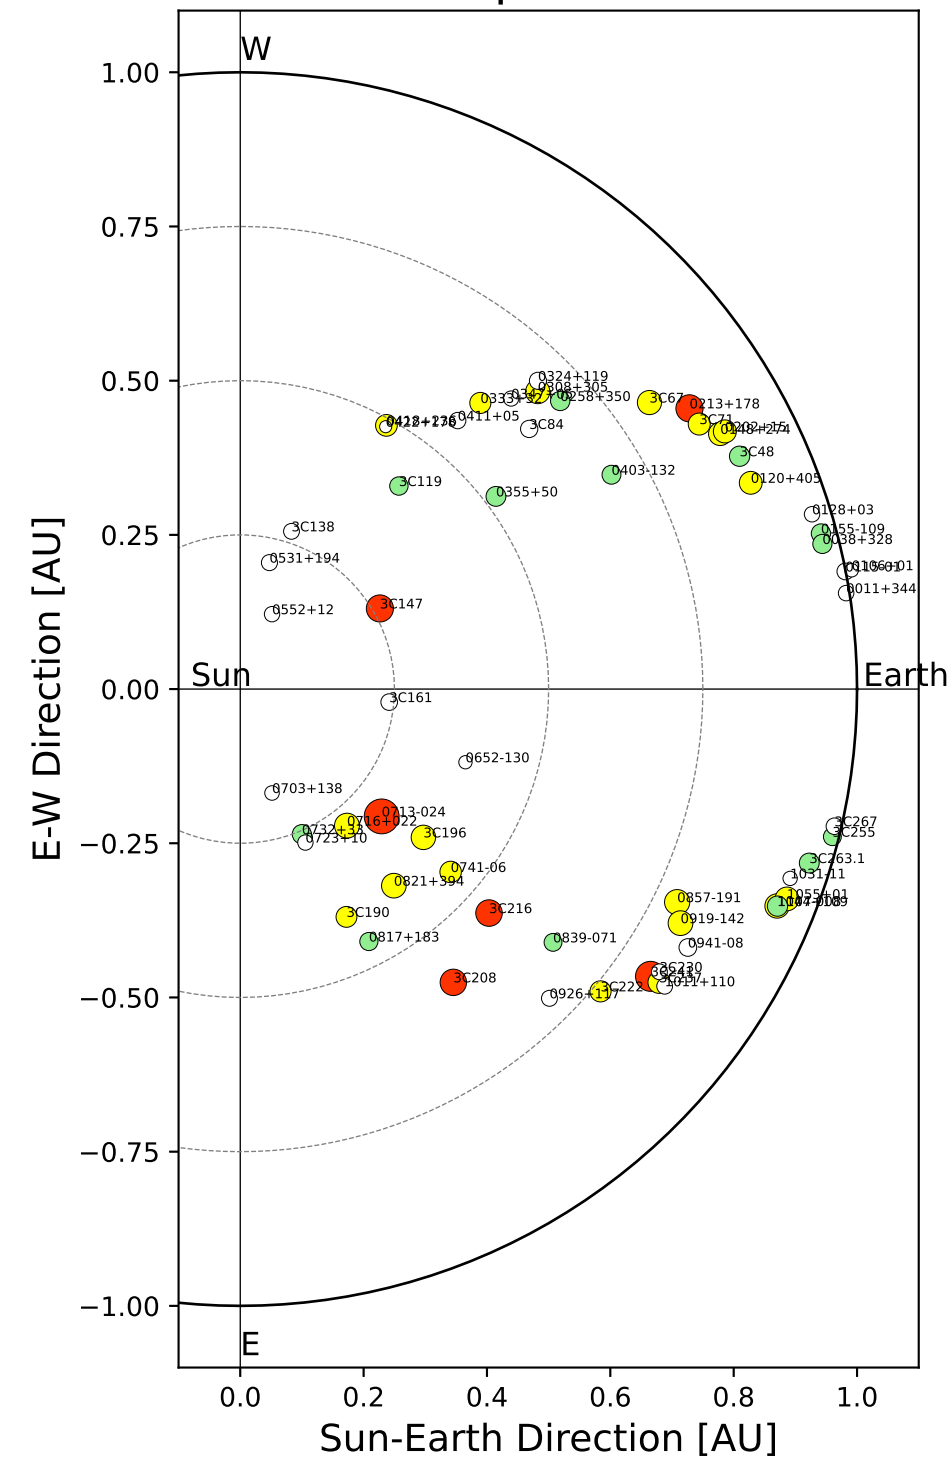

Fisheye View (2026/06/28 JST)

Top View

Side View