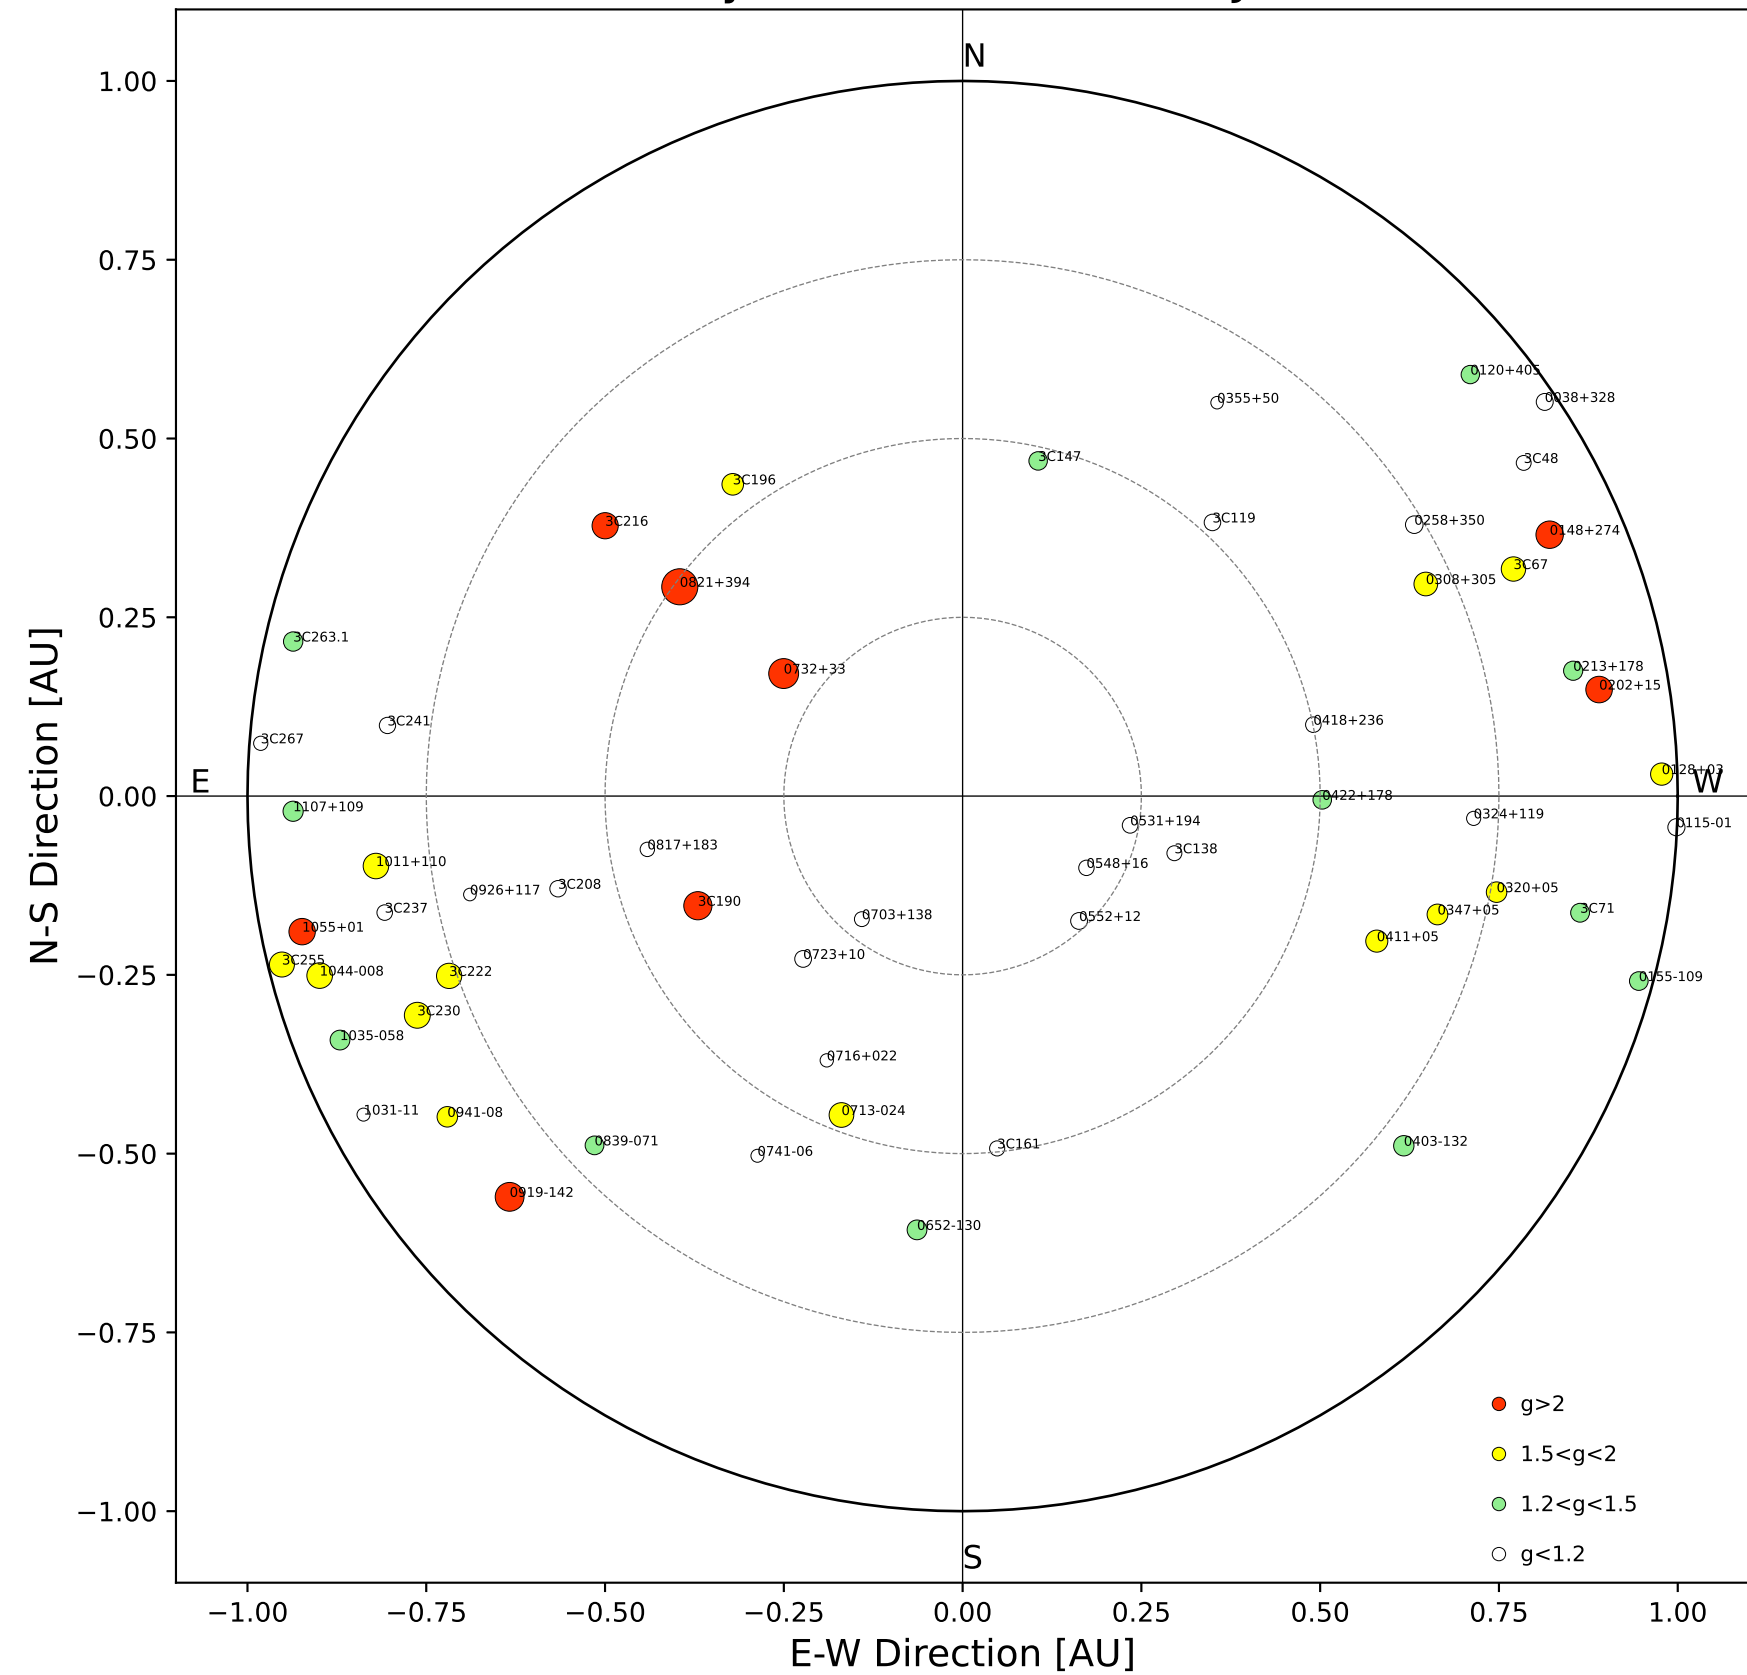

Fisheye View (2026/06/29 JST)

Top View

Side View