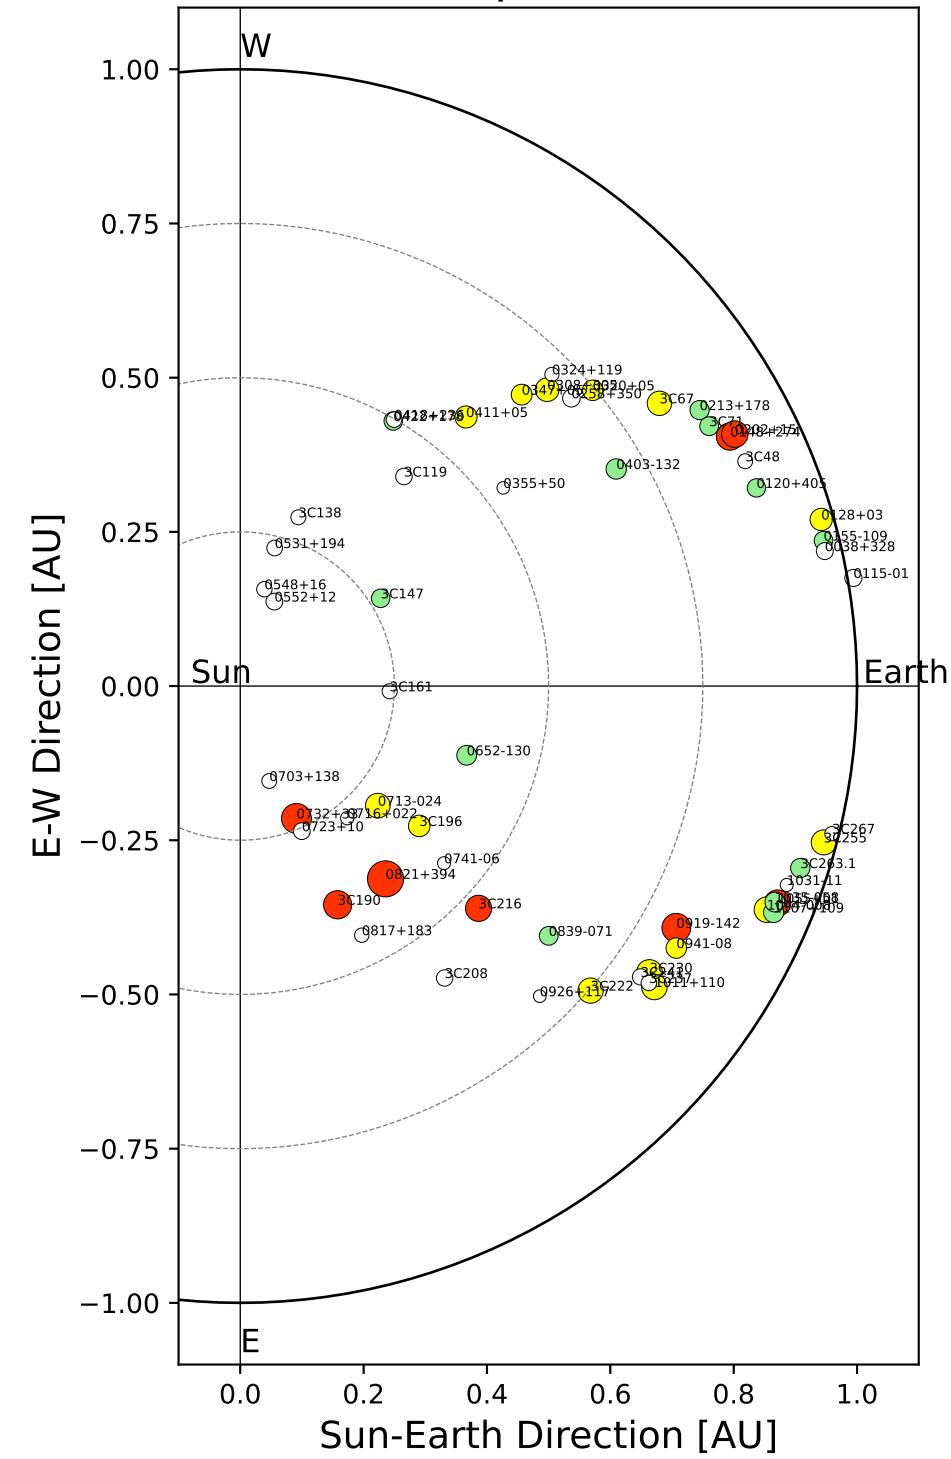

Fisheye View (2026/06/29 JST)

Top View

Side View