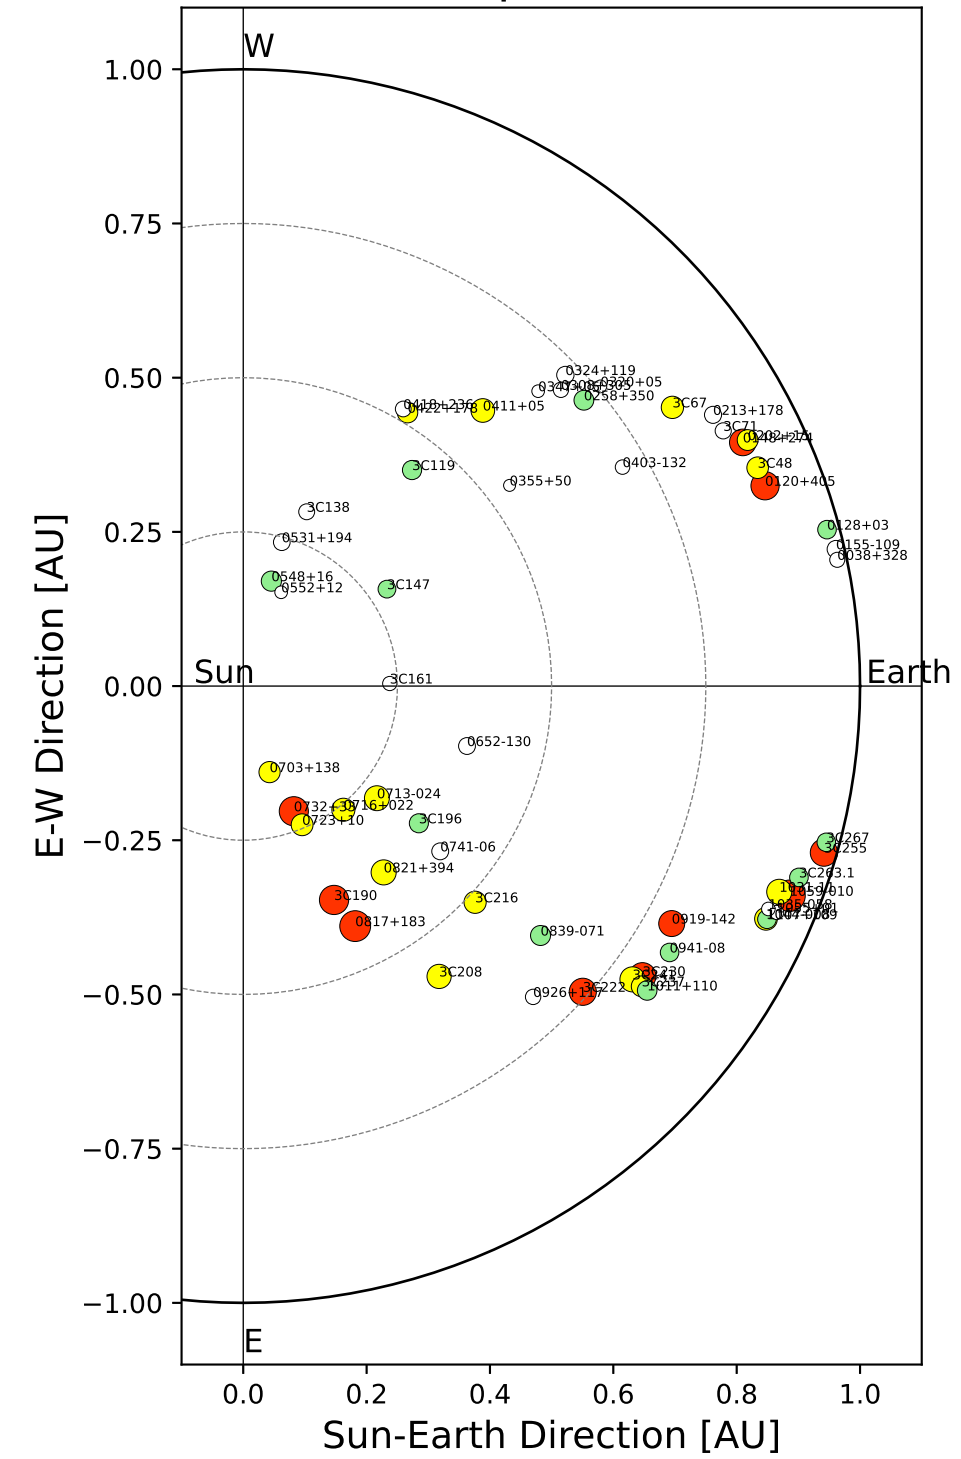

Fisheye View (2026/06/30 JST)

Top View

Side View