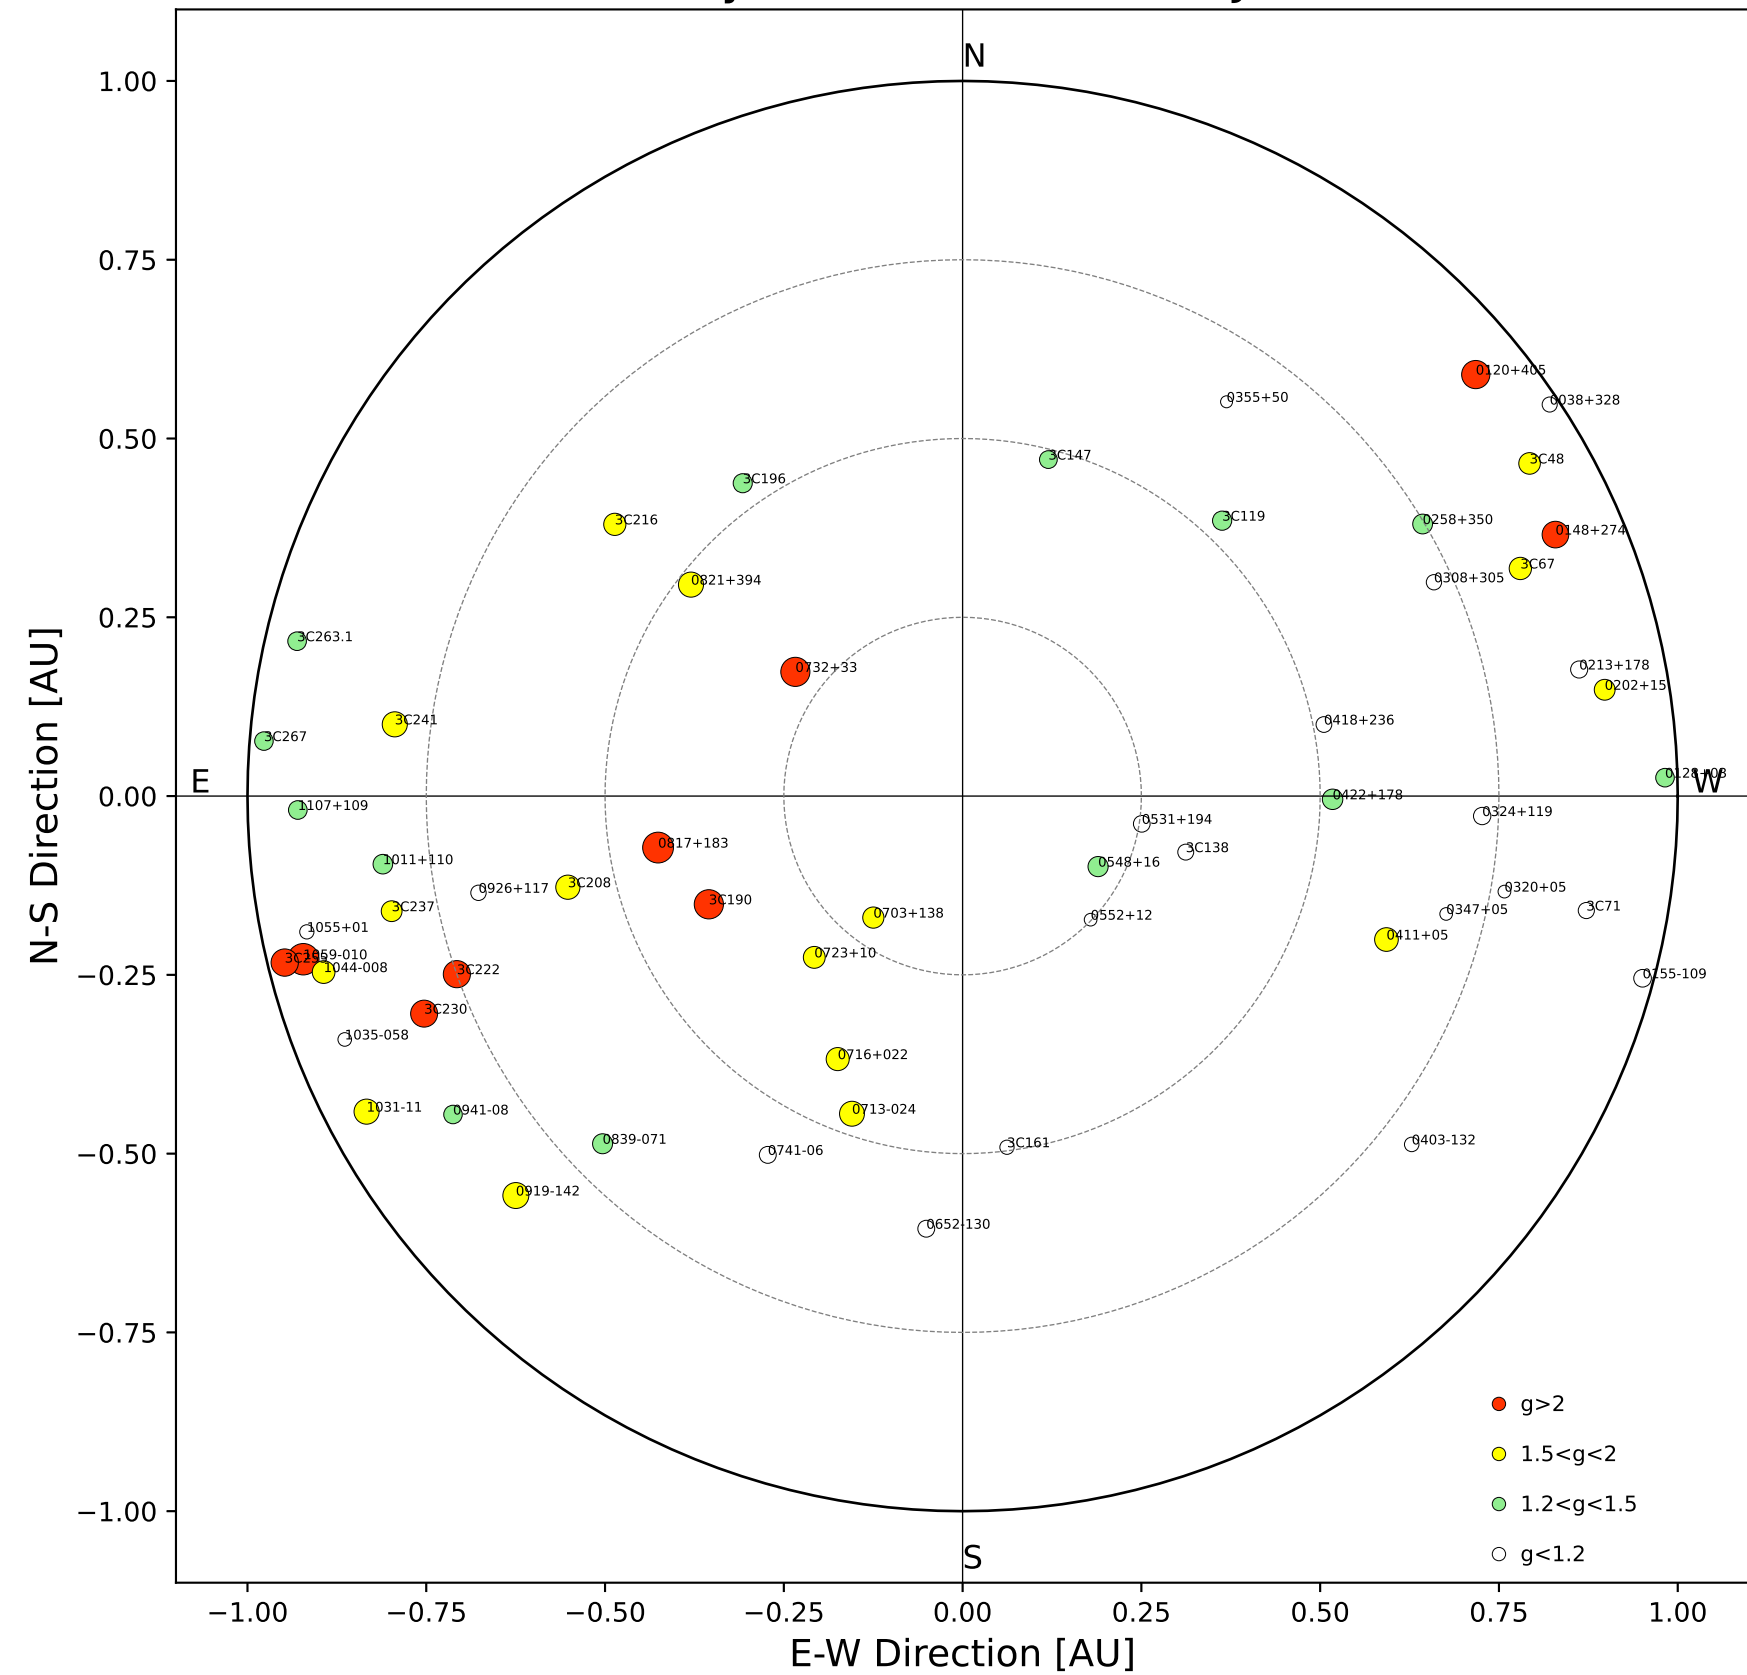

Fisheye View (2026/06/30 JST)

Top View

Side View