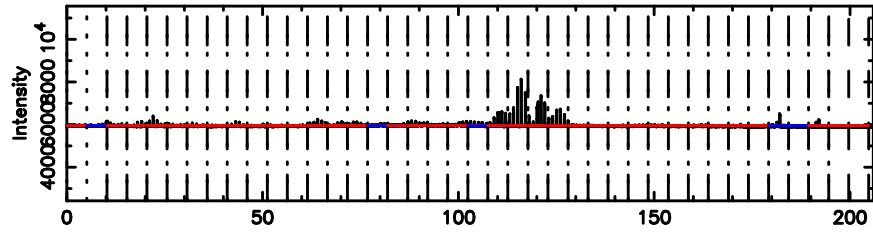

T20260603141912

No.Good Data

Frequency (Hz)

FUJI

No.Good Data

Frequency (Hz)

0713-024 2026/06/03 5.35UT TOYOKAWA-FUJI

T20260603141912