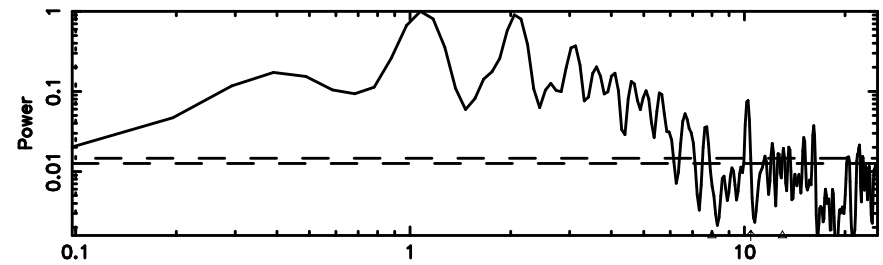

BLK: 1,SNR1: 4.2098 ,SNR2: 8.4839