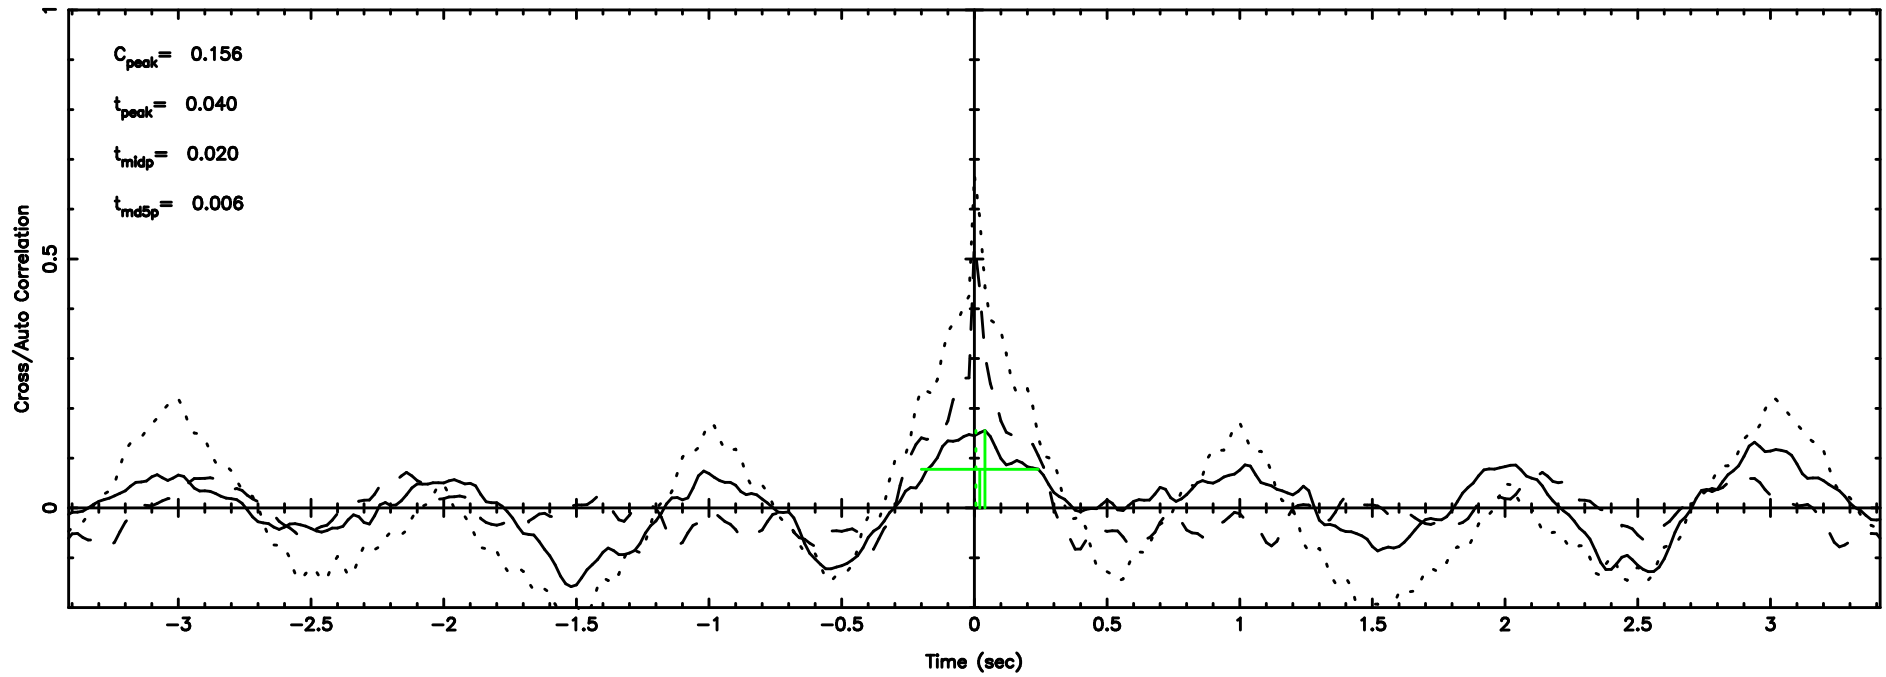

Frequency (Hz)