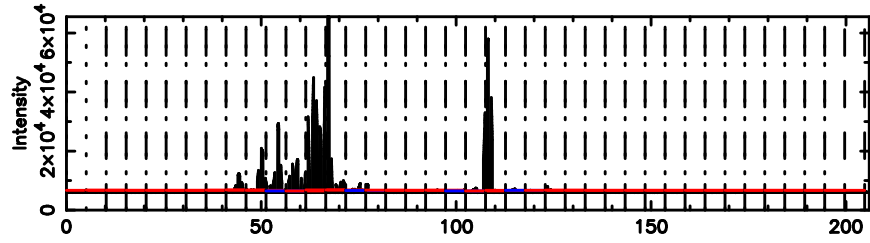

T20260603172457