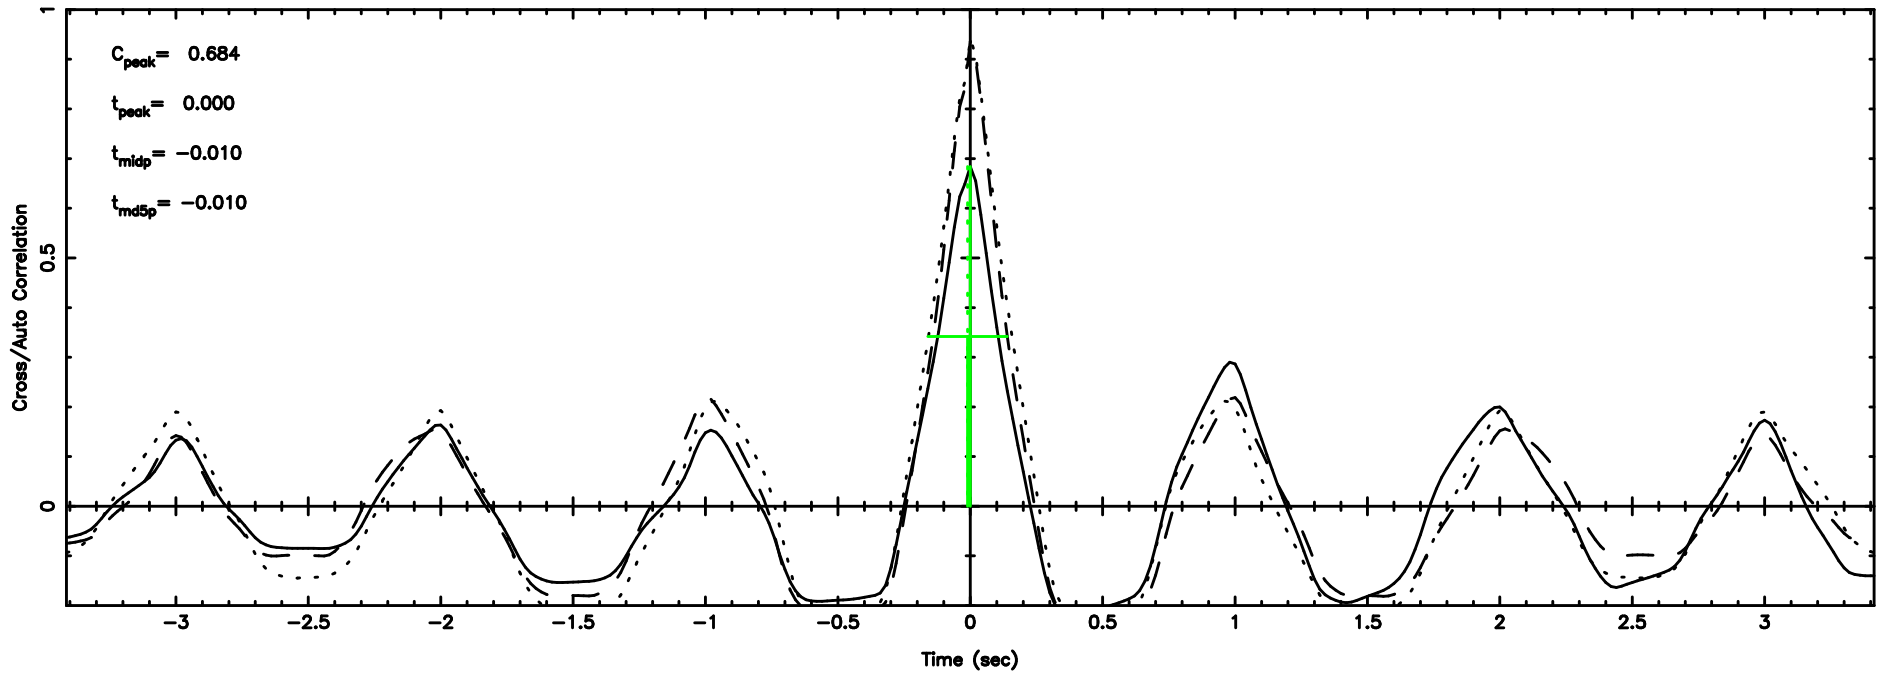

K20260603163150

BLK: 5,SNR1: 9.1212 ,SNR2: 22.814

Frequency (Hz)

F20260603163153

BLK: 4,SNR1: 7.9840 ,SNR2: 19.782

0926+117 2026/06/03 7.56UT FWJ -KISO

K20260603163150

BLK: 4,SNR1: 8.4169 ,SNR2: 20.888