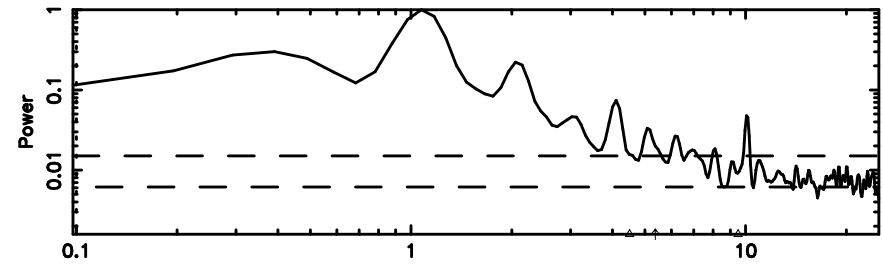

BLK:12,SNR1: 1.9458 ,SNR2: 8.1528