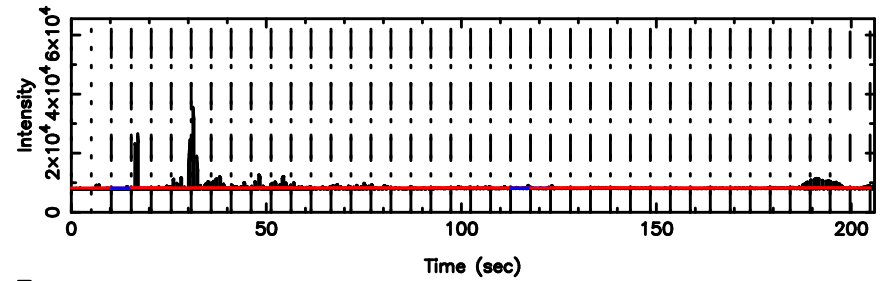

3C222 2026/06/03 7.69UT FUJI -KISO

K20260603163934