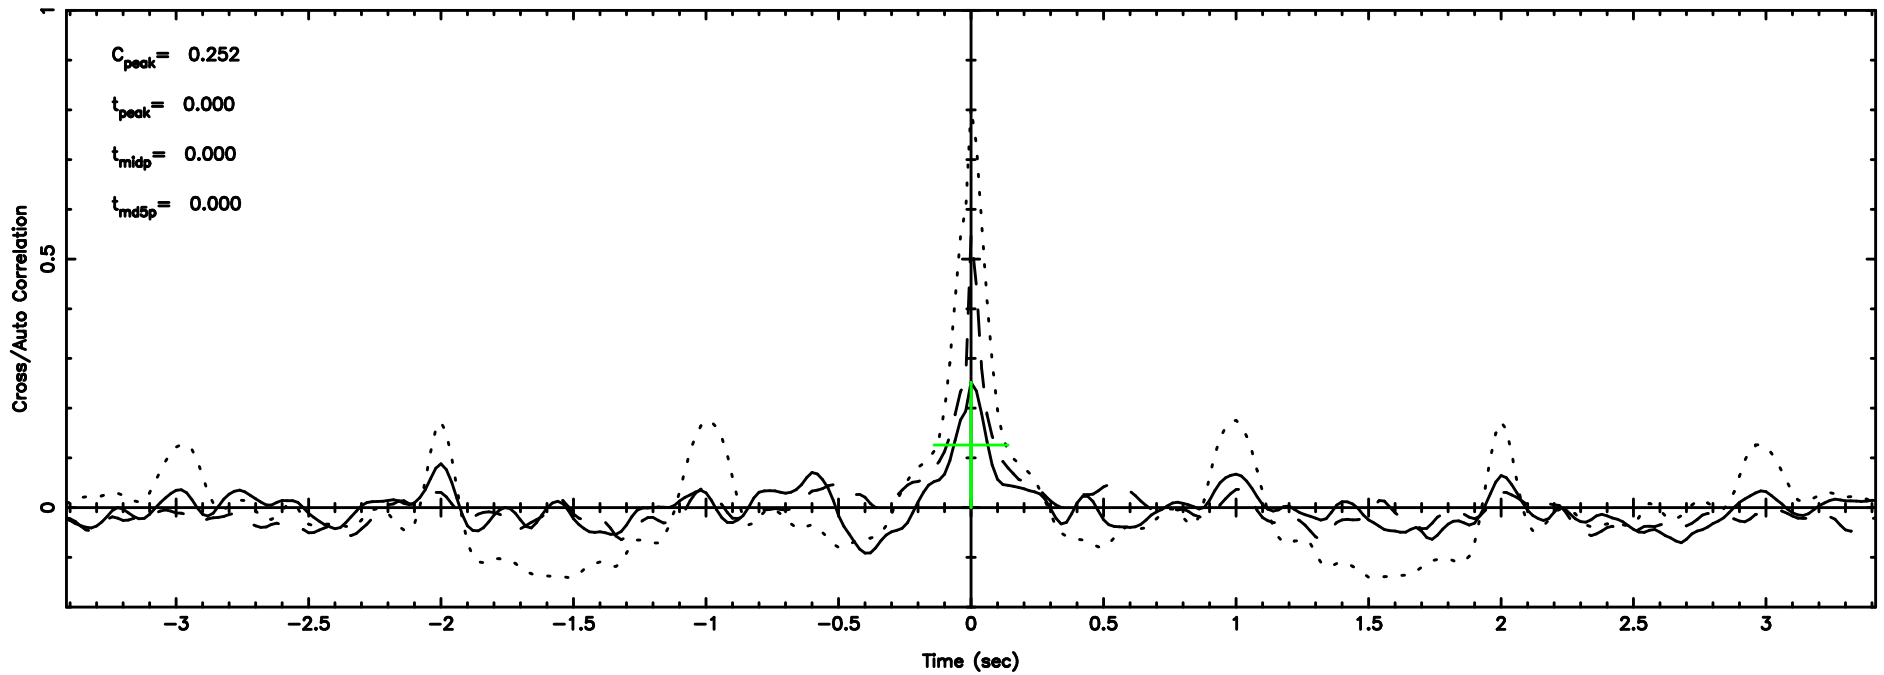

F20260603161303

BLK: 7,SNR1: 4.3507 ,SNR2: 9.6984

Frequency (Hz)

3C216 2026/06/03 7.25UT TOYOKAWA-FUJI

T20260603161303

BLK: 6,SNR1: 2.3837 ,SNR2: 3.7394

Frequency (Hz)

3C216 2026/06/03 7.25UT TOYOKAWA-KISO