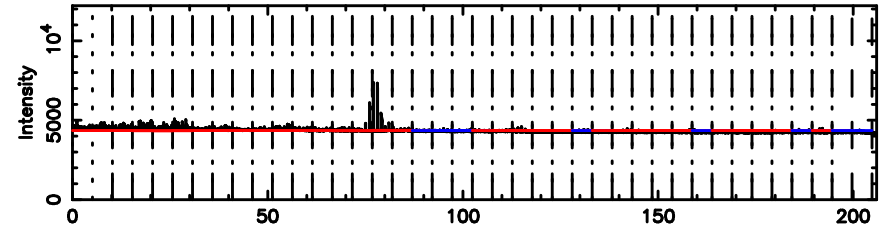

Frequency (Hz)

F20260603161303