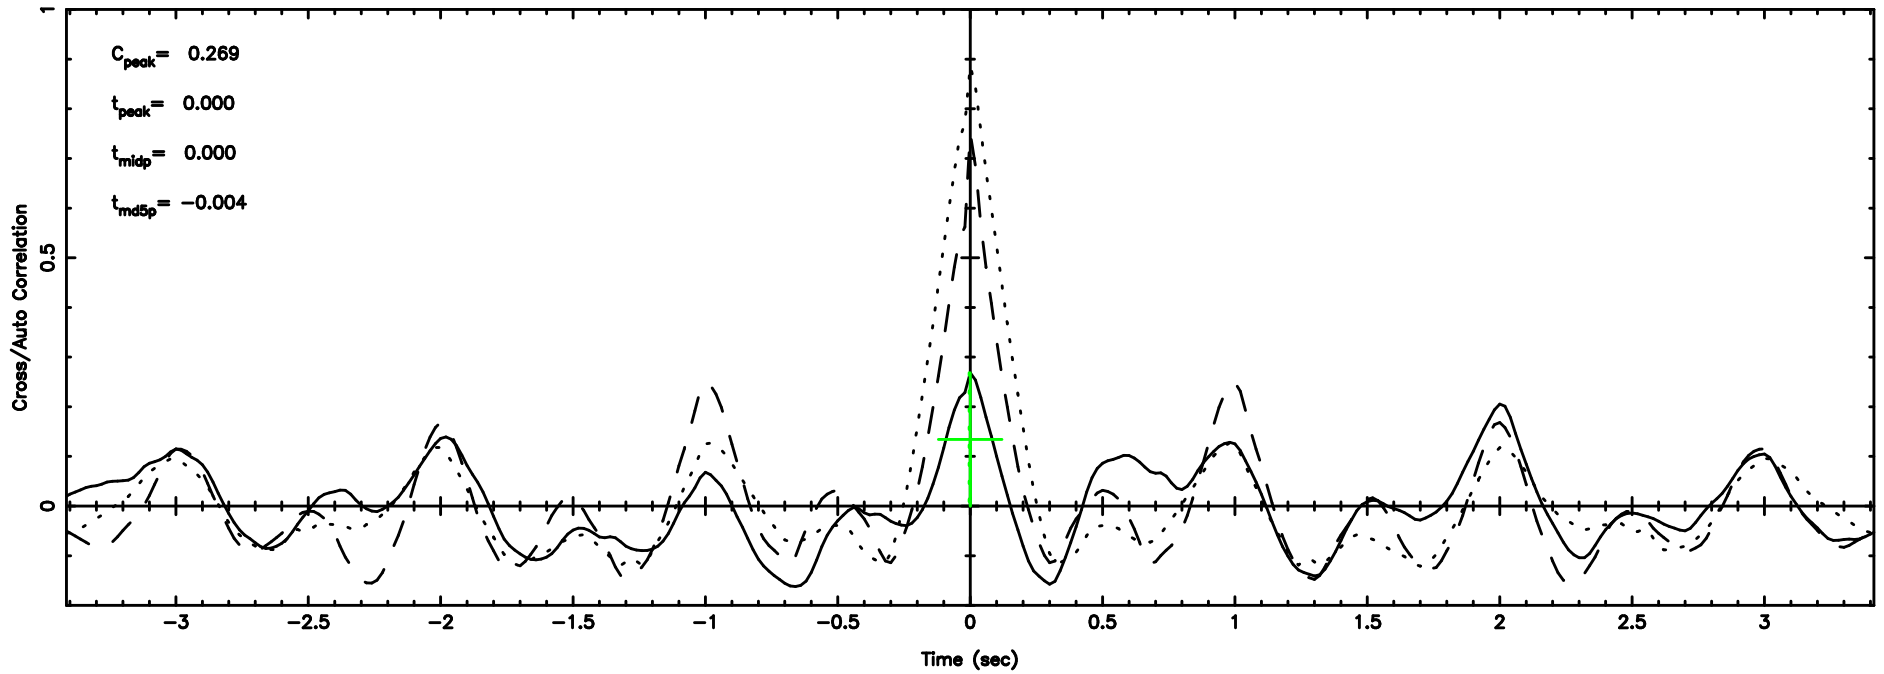

Frequency (Hz)