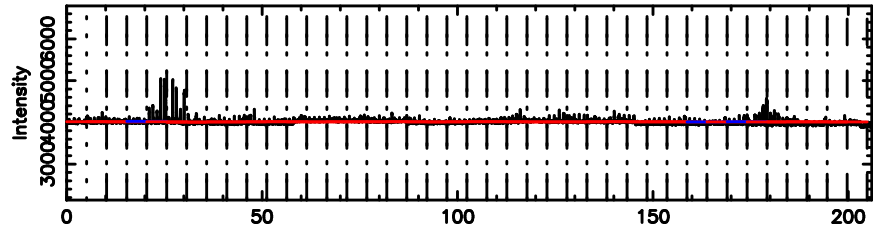

F20260603151727