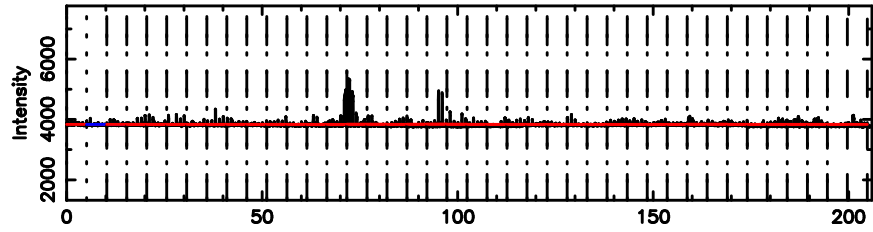

T20260603150500

No.Good Data

K20260603150457

No.Good Data

3C190 2026/06/03 6.11UT TOYOKAWA-KISO

F20260603150500

BLK: 1,SNR1: 5.0134 ,SNR2: 15.195

Frequency (Hz)