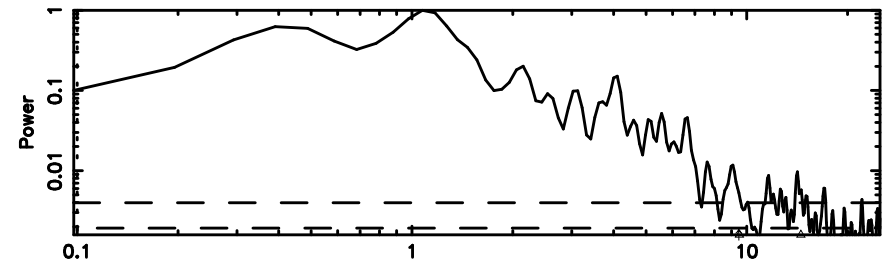

BLK: 5,SNR1: 13.524 ,SNR2: 28.838