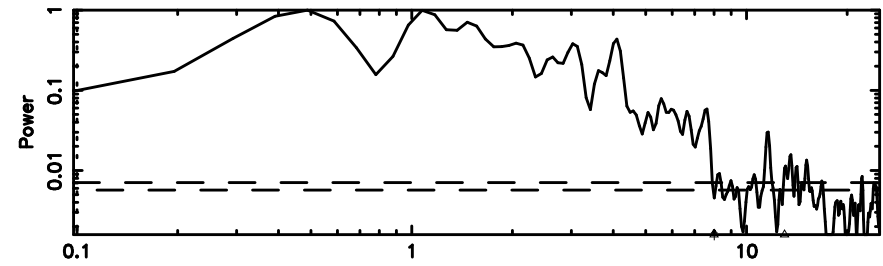

BLK: 3,SNR1: 11.397 ,SNR2: 32.574

Frequency (Hz)

0723+10 2026/06/03 5.52UT TOYOKAWA-KISO

F20260603142925

BLK: 3,SNR1: 12.780 ,SNR2: 27.635

Frequency (Hz)

K20260603142922

BLK: 3,SNR1: 11.951 ,SNR2: 30.172