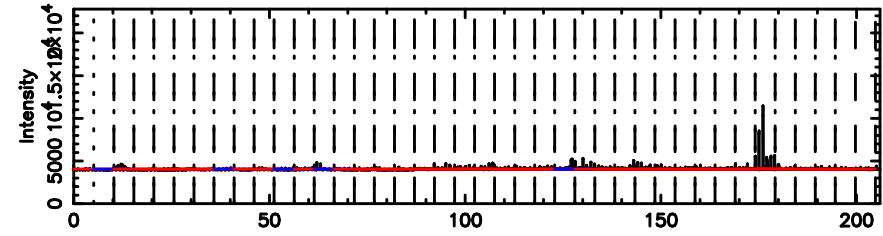

Frequency (Hz)

F20260603142925