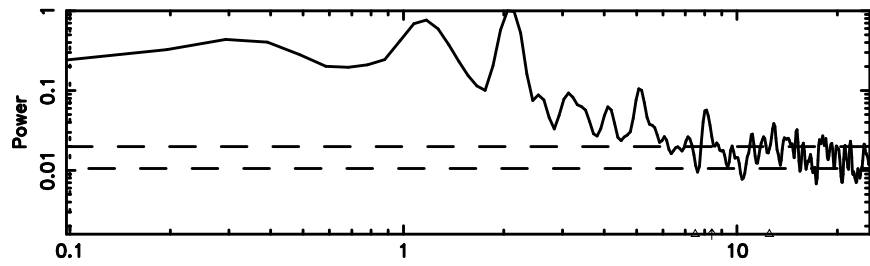

BLK: 4,SNR1: 2.4665 ,SNR2: 6.0332