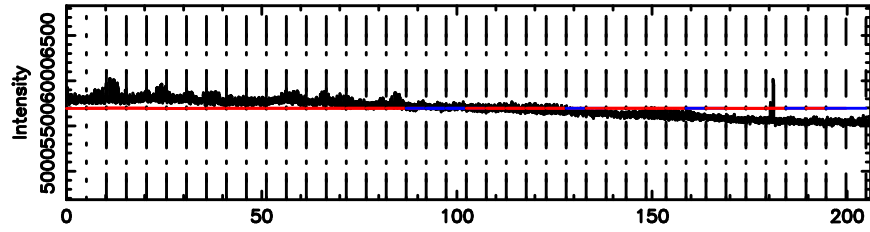

Frequency (Hz)

3C208 2026/06/03 6.97UT FUJI -KISO

K20260603155618

BLK: 9,SNR1: 11.137 ,SNR2: 27.281

Frequency (Hz)

T20260603161303

BLK: 7,SNR1: 0.59537 ,SNR2: 1.1964

Frequency (Hz)