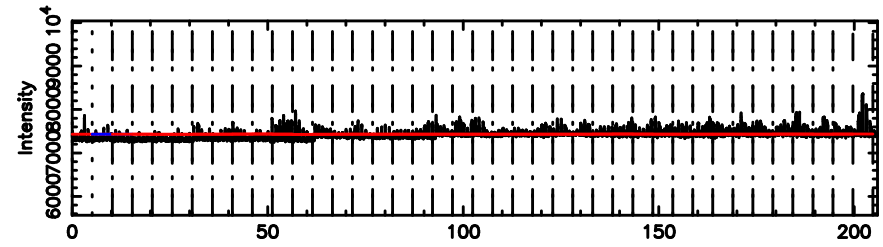

Frequency (Hz)

3C190 2026/06/03 6.11UT FUJI -KISO

K20260603150457