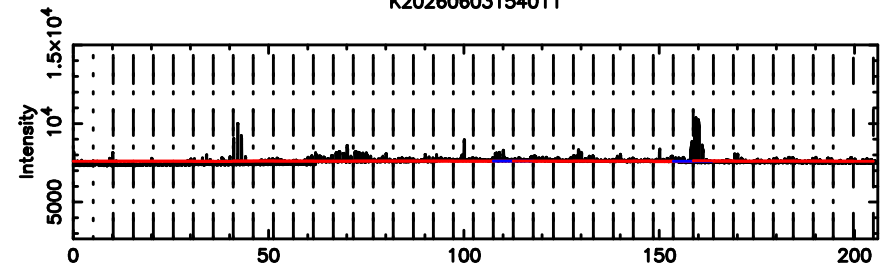

K20260603154011

BLK: 6,SNR1: 9.1751 ,SNR2: 20.042

Frequency (Hz)

0834-19 2026/06/03 6.70UT TOYOKAWA-KISO

F20260603154015

BLK: 2,SNR1: 4.7638 ,SNR2: 10.139

Frequency (Hz)

K20260603154011