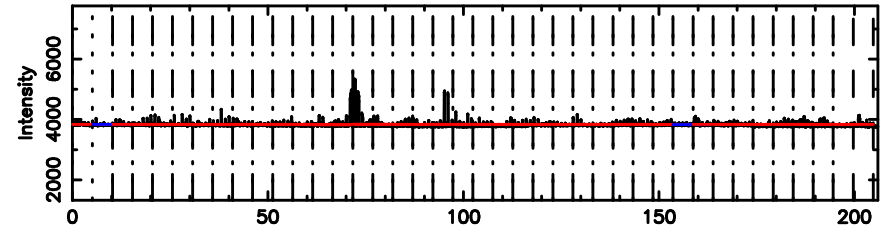

0752-200 2026/06/03 5.98UT FUJI -KISO

T20260603150500

BLK: 2,SNR1: 0.79893 ,SNR2: 4.9145

Frequency (Hz)

3C190 2026/06/03 6.11UT TOYOKAWA-FUJI

F20260603150500

BLK: 2,SNR1: 8.9724 ,SNR2: 22.254

Frequency (Hz)