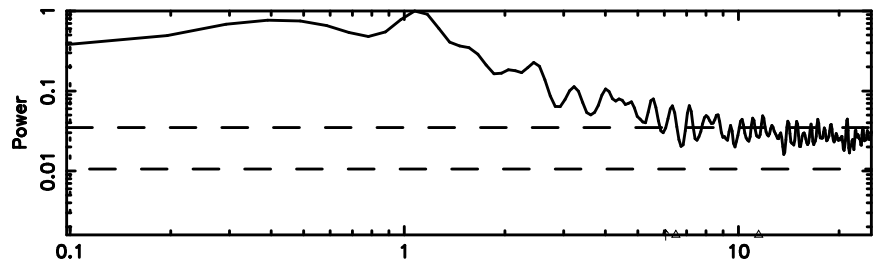

BLK:17,SNR1: 1.6070 ,SNR2: 5.5636