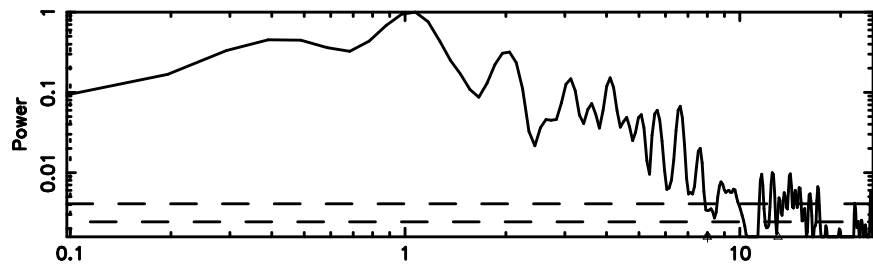

F20260603142925

BLK: 5,SNR1: 13.524 ,SNR2: 28.838

Frequency (Hz)

0723+10 2026/06/03 5.52UT TOYOKAWA-FUJI

T20260603142925

BLK: 3,SNR1: 12.590 ,SNR2: 31.753

Frequency (Hz)

K20260603142922