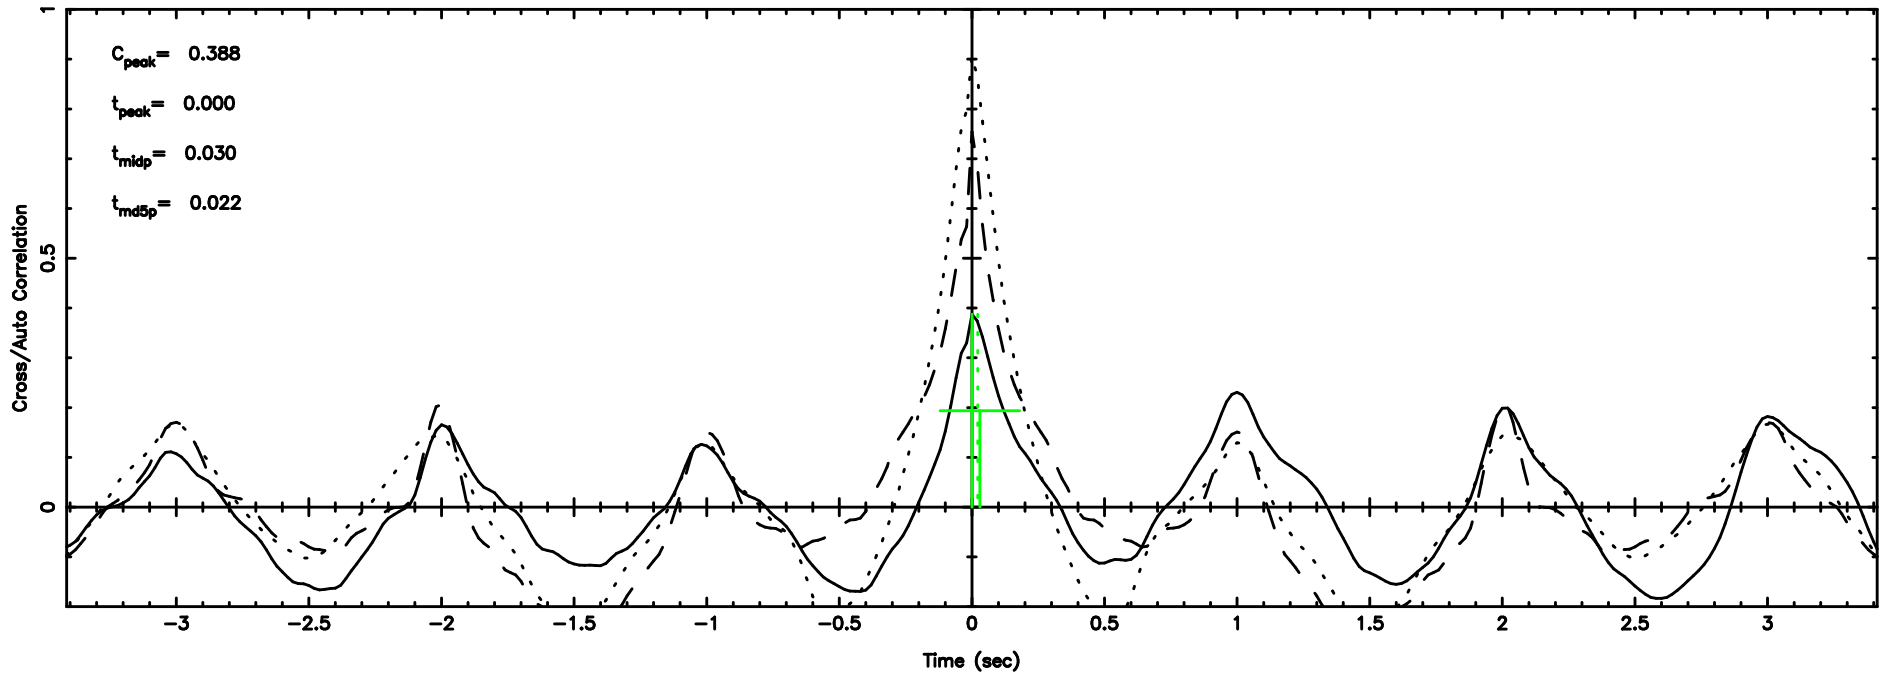

Frequency (Hz)

F20260603154015

BLK: 3,SNR1: 7.9098 ,SNR2: 20.234

Frequency (Hz)

0834-19 2026/06/03 6.70UT TOYOKAWA-FUJI

T20260603154014

BLK: 6,SNR1: 6.4759 ,SNR2: 14.161

Frequency (Hz)