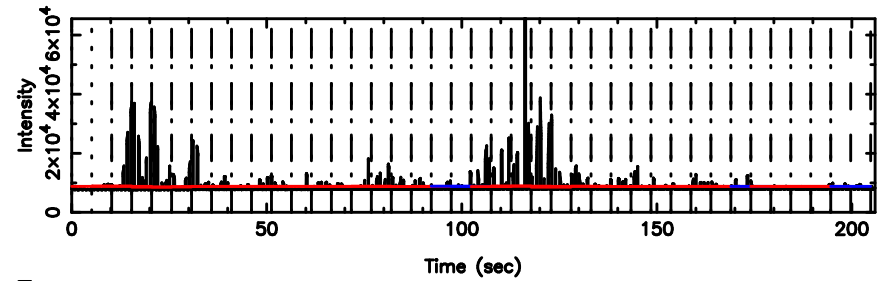

K20260603163150

BLK: 5,SNR1: 9.1212 ,SNR2: 22.814

Frequency (Hz)

F20260603163153

BLK: 4,SNR1: 7.9840 ,SNR2: 19.782

0926+117 2026/06/03 7.56UT FWJ -KISO

K20260603163150

BLK: 4,SNR1: 8.4169 ,SNR2: 20.888