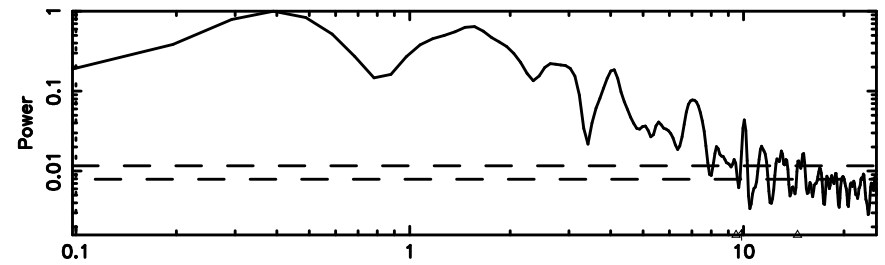

BLK: 6,SNR1: 5.6670 ,SNR2: 11.690