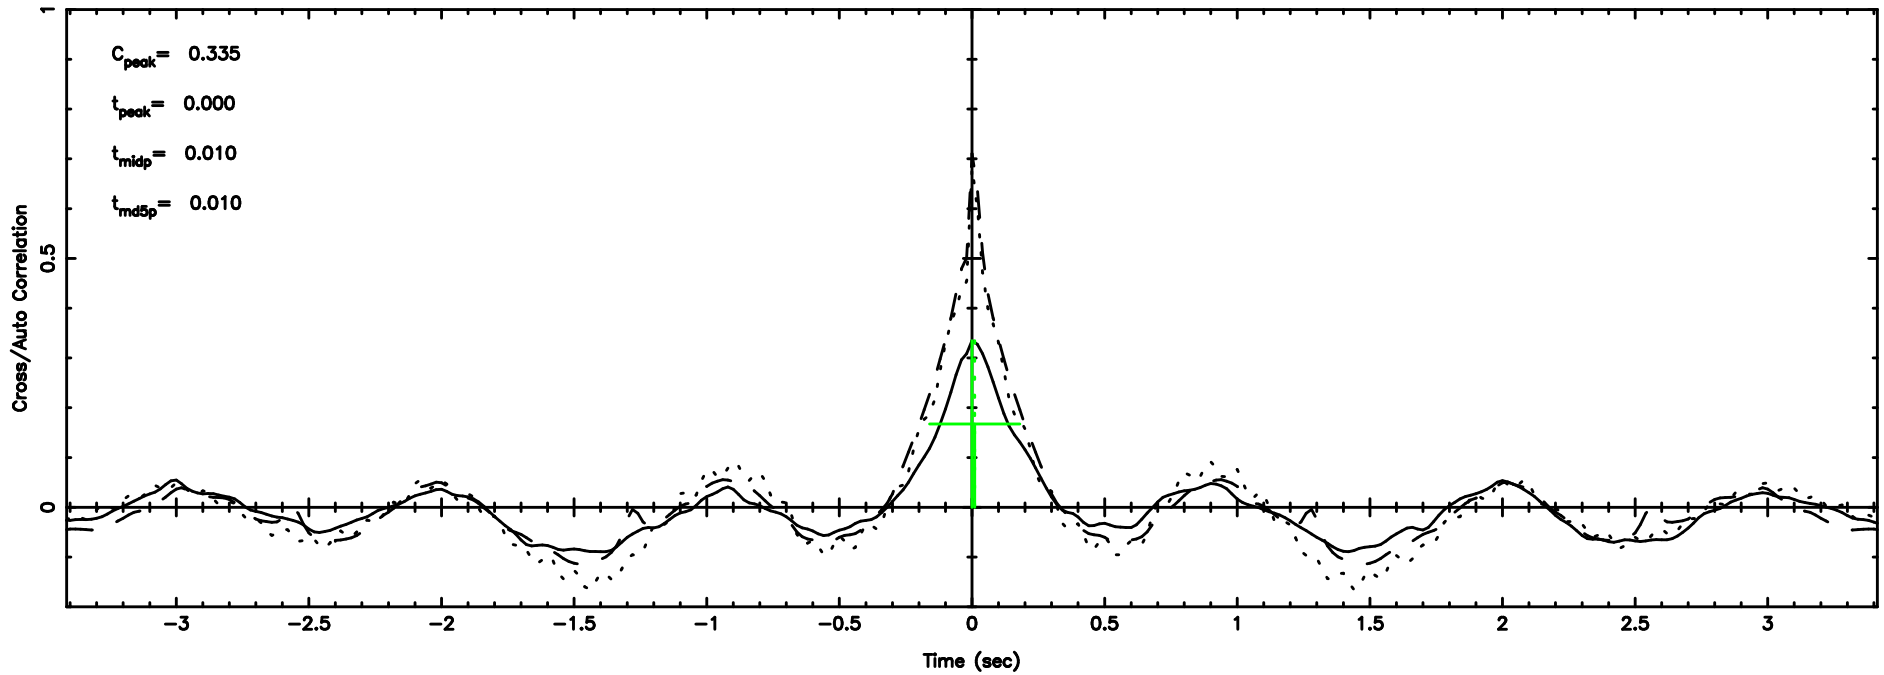

BLK:17,SNR1: 1.6070 ,SNR2: 5.5636

Frequency (Hz)

K20260603152833

BLK:17,SNR1: 2.0350 ,SNR2: 7.6677

Frequency (Hz)

0821+394 2026/06/03 6.50UT FUJI -KISO

T20260603154014

BLK: 3,SNR1: 2.5430 ,SNR2: 7.1744