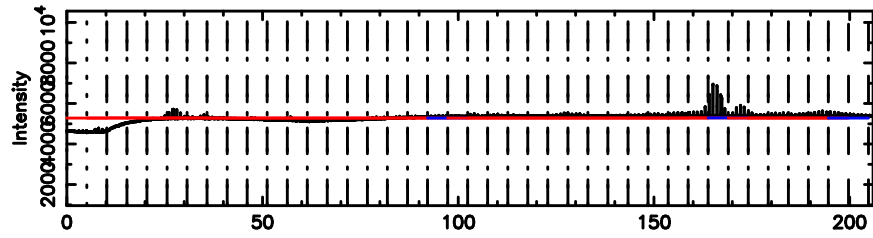

F20260603142925

BLK: 5,SNR1: 13.524 ,SNR2: 28.838

Frequency (Hz)

0723+10 2026/06/03 5.52UT TOYOKAWA-FUJI

T20260603142925

BLK: 3,SNR1: 12.590 ,SNR2: 31.753

Frequency (Hz)

K20260603142922