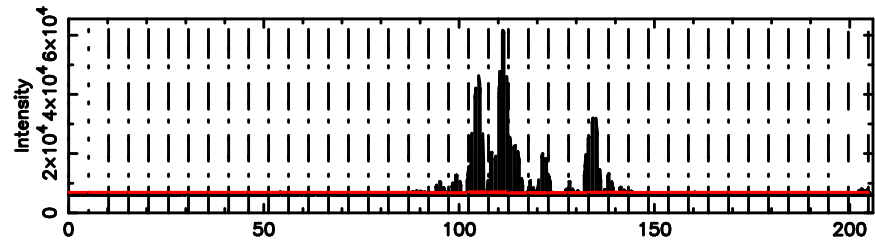

T20260603154519