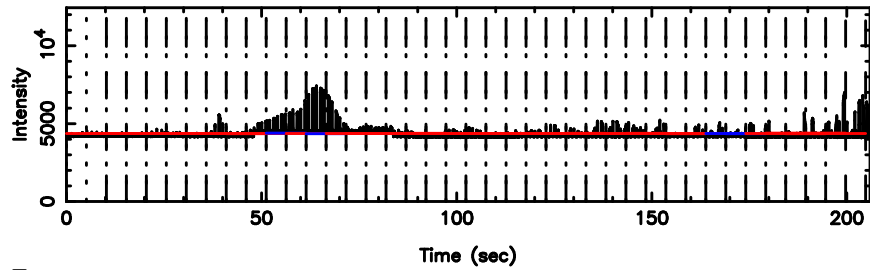

F20260603162513