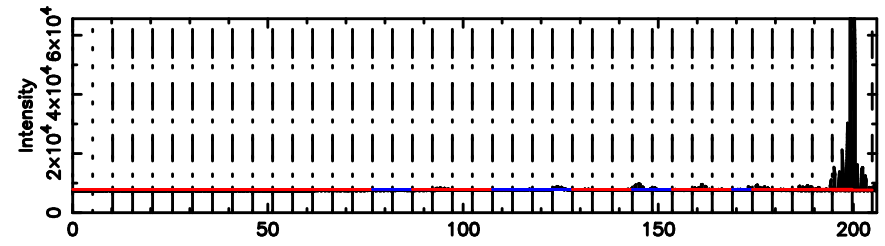

Frequency (Hz)

3C208 2026/06/03 6.97UT FUJI -KISO

K20260603155618