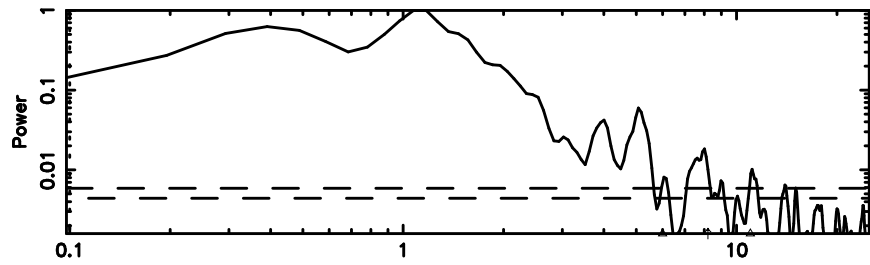

K20260603165456

BLK: 1,SNR1: 12.484 ,SNR2: 30.572

Frequency (Hz)

T20260603172457

BLK: 4,SNR1: 8.6562 ,SNR2: 21.983

Frequency (Hz)

3C241 2026/06/03 8.44UT TOYOKAWA-FUJI

F20260603172457