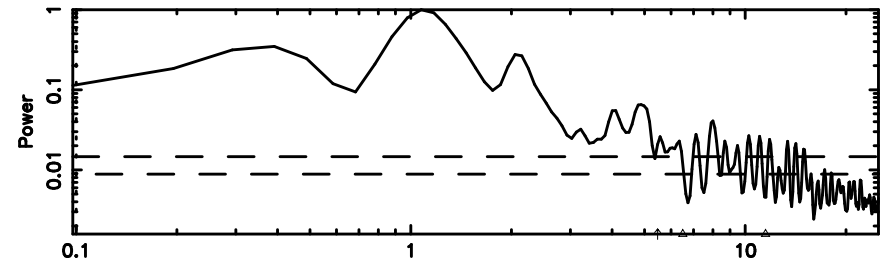

BLK: 6,SNR1: 2.5597 ,SNR2: 10.108