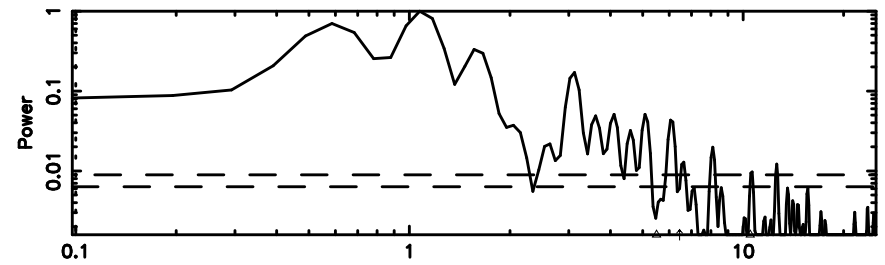

BLK: 6,SNR1: 6.9182 ,SNR2: 17.830

Frequency (Hz)

T20260603162513

BLK: 2,SNR1: 4.8340 ,SNR2: 16.213

Frequency (Hz)

0919-142 2026/06/03 7.45UT TOYOKAWA-FUJI

F20260603162513

BLK: 2,SNR1: 5.5837 ,SNR2: 18.726