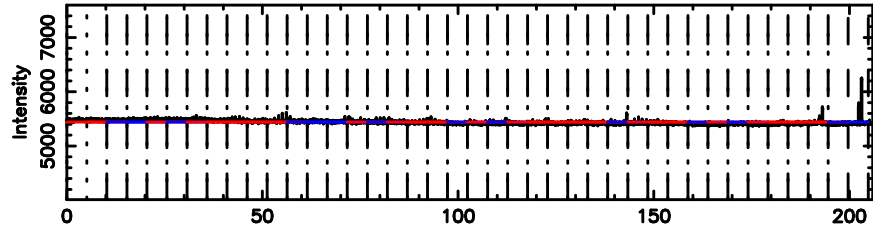

T20260603143940