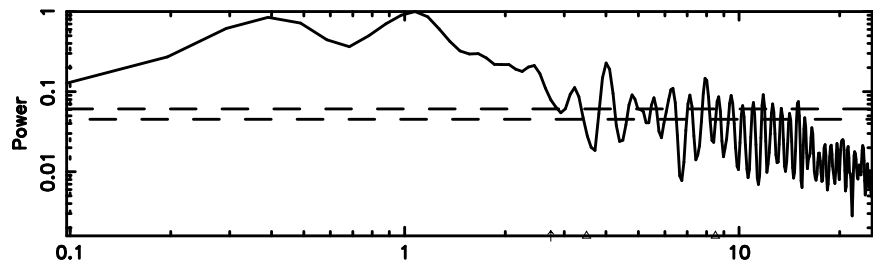

Frequency (Hz)

0752-200 2026/06/03 5.98UT TOYOKAWA-KISO

F20260603145724

BLK: 3,SNR1: 0.47549 ,SNR2: 5.8532

Frequency (Hz)

K20260603145721

BLK: 3,SNR1: 2.4973 ,SNR2: 9.4345

Frequency (Hz)