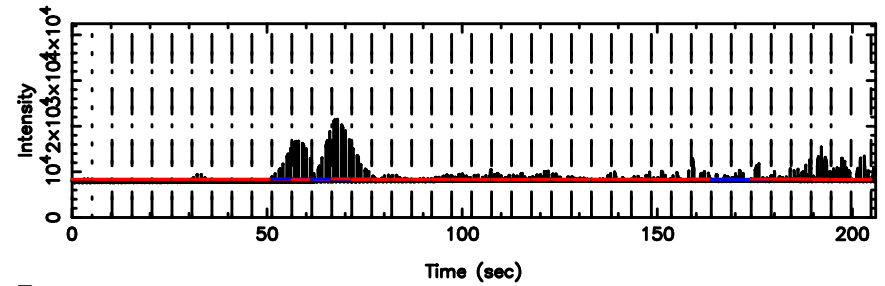

K20260603162510