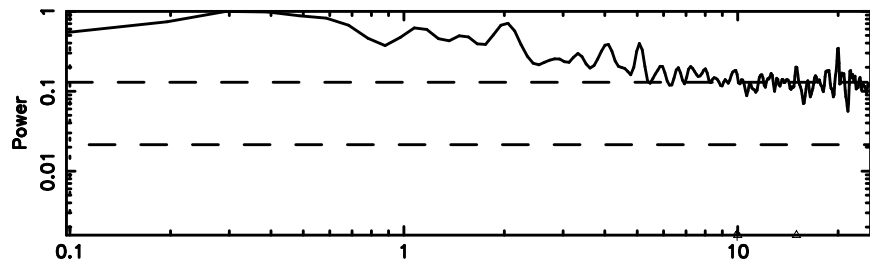

Frequency (Hz)

3C208 2026/06/03 6.97UT FUJI -KISO

K20260603155618

BLK: 9,SNR1: 11.137 ,SNR2: 27.281

Frequency (Hz)

T20260603161303

BLK: 7,SNR1: 0.59537 ,SNR2: 1.1964

Frequency (Hz)