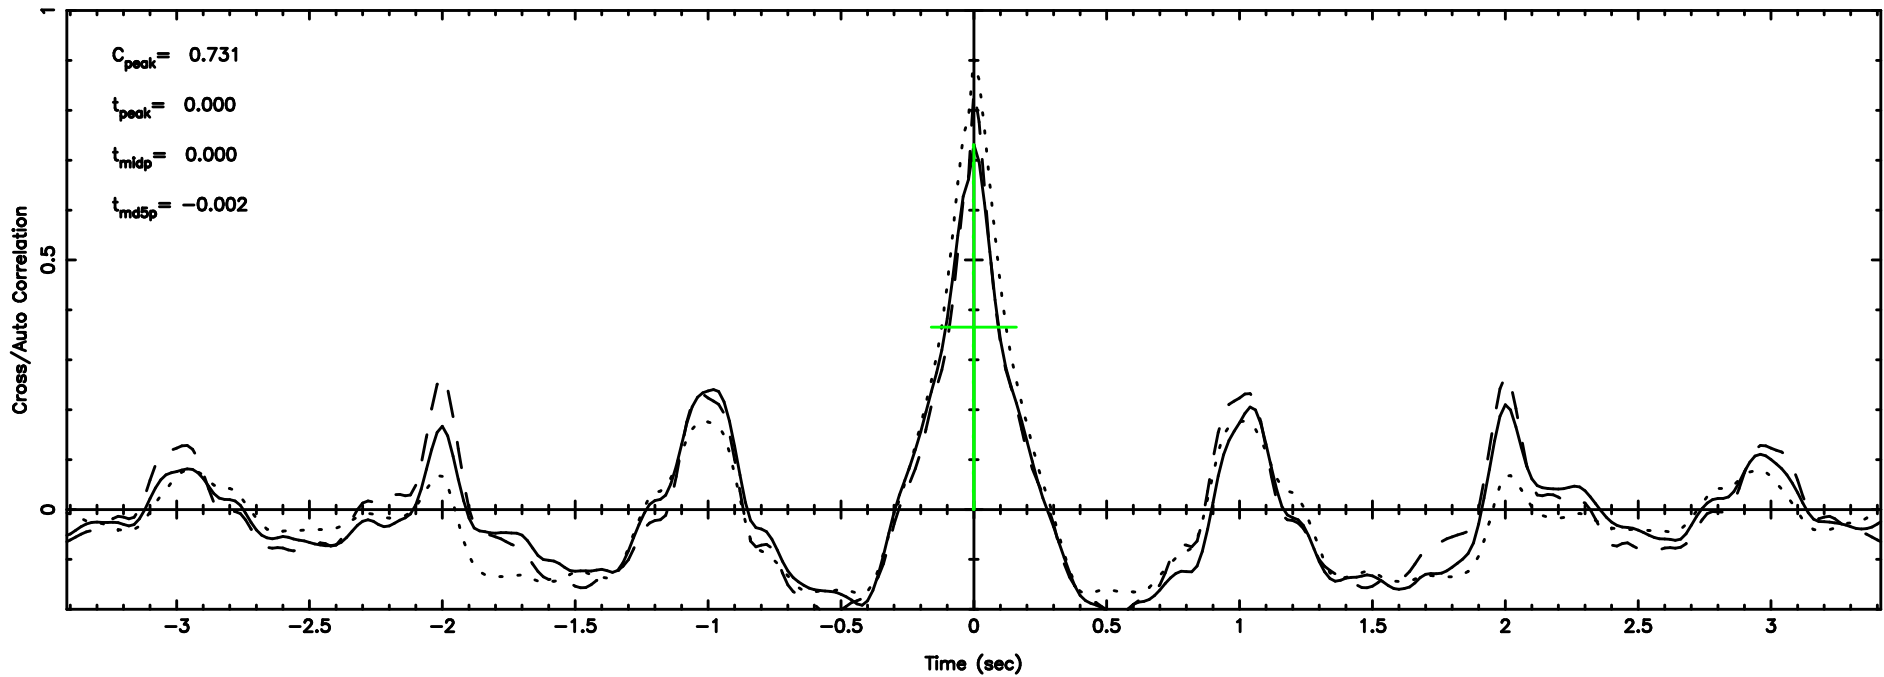

Frequency (Hz)

0723+10 2026/06/03 5.52UT TOYOKAWA-KISO