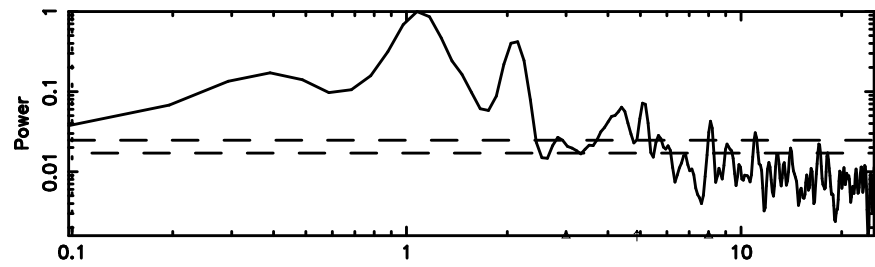

BLK: 2,SNR1: 0.79893 ,SNR2: 4.9145