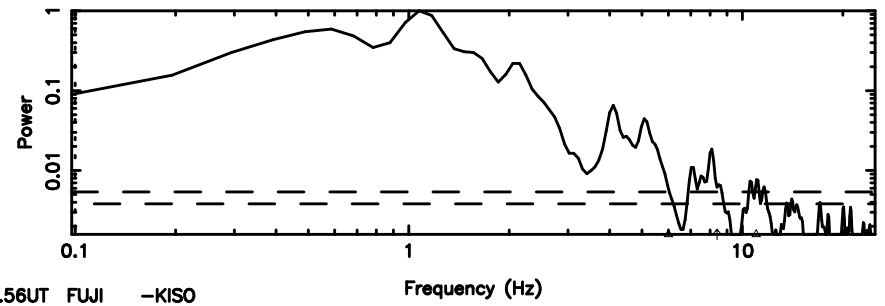

K20260603163150

BLK: 5,SNR1: 9.1212 ,SNR2: 22.814

Frequency (Hz)

F20260603163153

BLK: 4,SNR1: 7.9840 ,SNR2: 19.782

0926+117 2026/06/03 7.56UT FWJ -KISO

K20260603163150

BLK: 4,SNR1: 8.4169 ,SNR2: 20.888