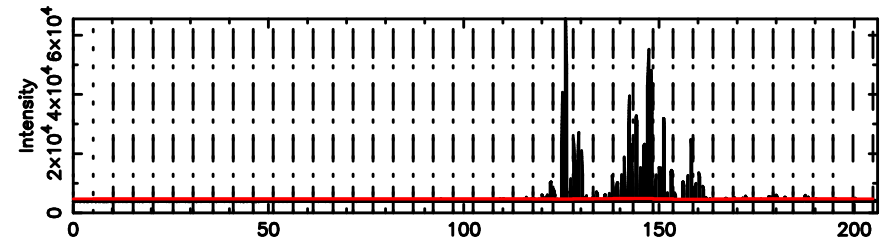

BLK: 2,SNR1: 10.271 ,SNR2: 25.638

Frequency (Hz)

0834-19 2026/06/03 6.70UT FUJI -KISO

T20260603154519

No.Good Data

Frequency (Hz)

0839-071 2026/06/03 6.78UT TOYOKAWA-FUJI

F20260603154519