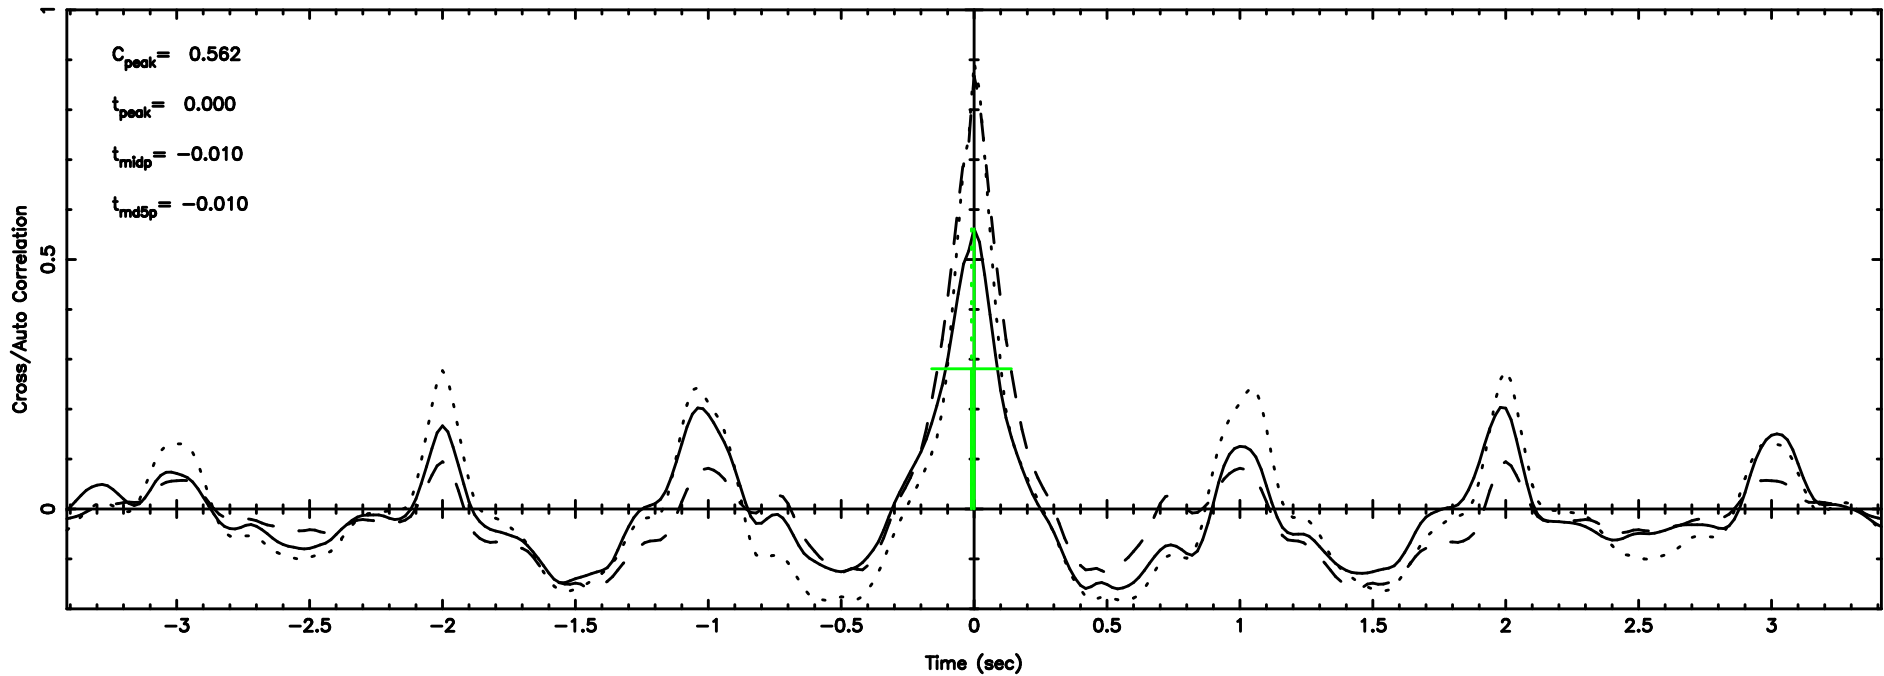

BLK: 5, SNR1: 9.3494 ,SNR2: 21.320

Frequency (Hz)

K20260603141910

BLK: 5, SNR1: 9.1915 ,SNR2: 23.416

Frequency (Hz)

0713-024 2026/06/03 5.35UT TOYOKAWA-KISO

FUJI

No.Good Data