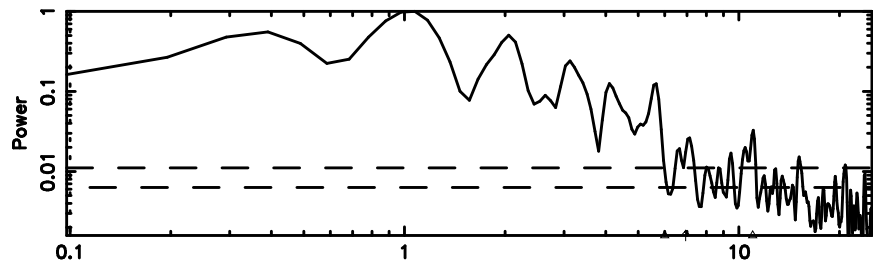

T20260603150500

No.Good Data

K20260603150457

No.Good Data

3C190 2026/06/03 6.11UT TOYOKAWA-KISO

F20260603150500

BLK: 1,SNR1: 5.0134 ,SNR2: 15.195

Frequency (Hz)