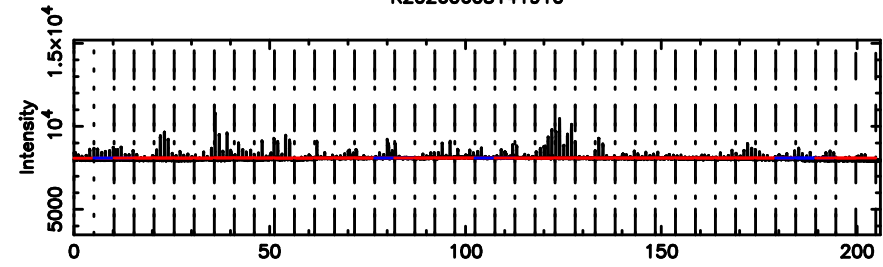

Frequency (Hz)

K20260603141910