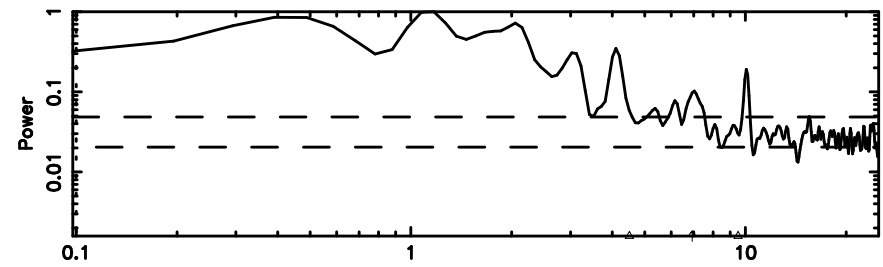

BLK: 8,SNR1: 1.3792 ,SNR2: 4.5625