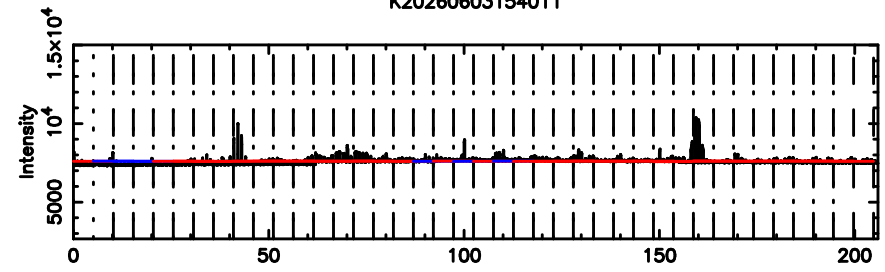

Frequency (Hz)

K20260603154011