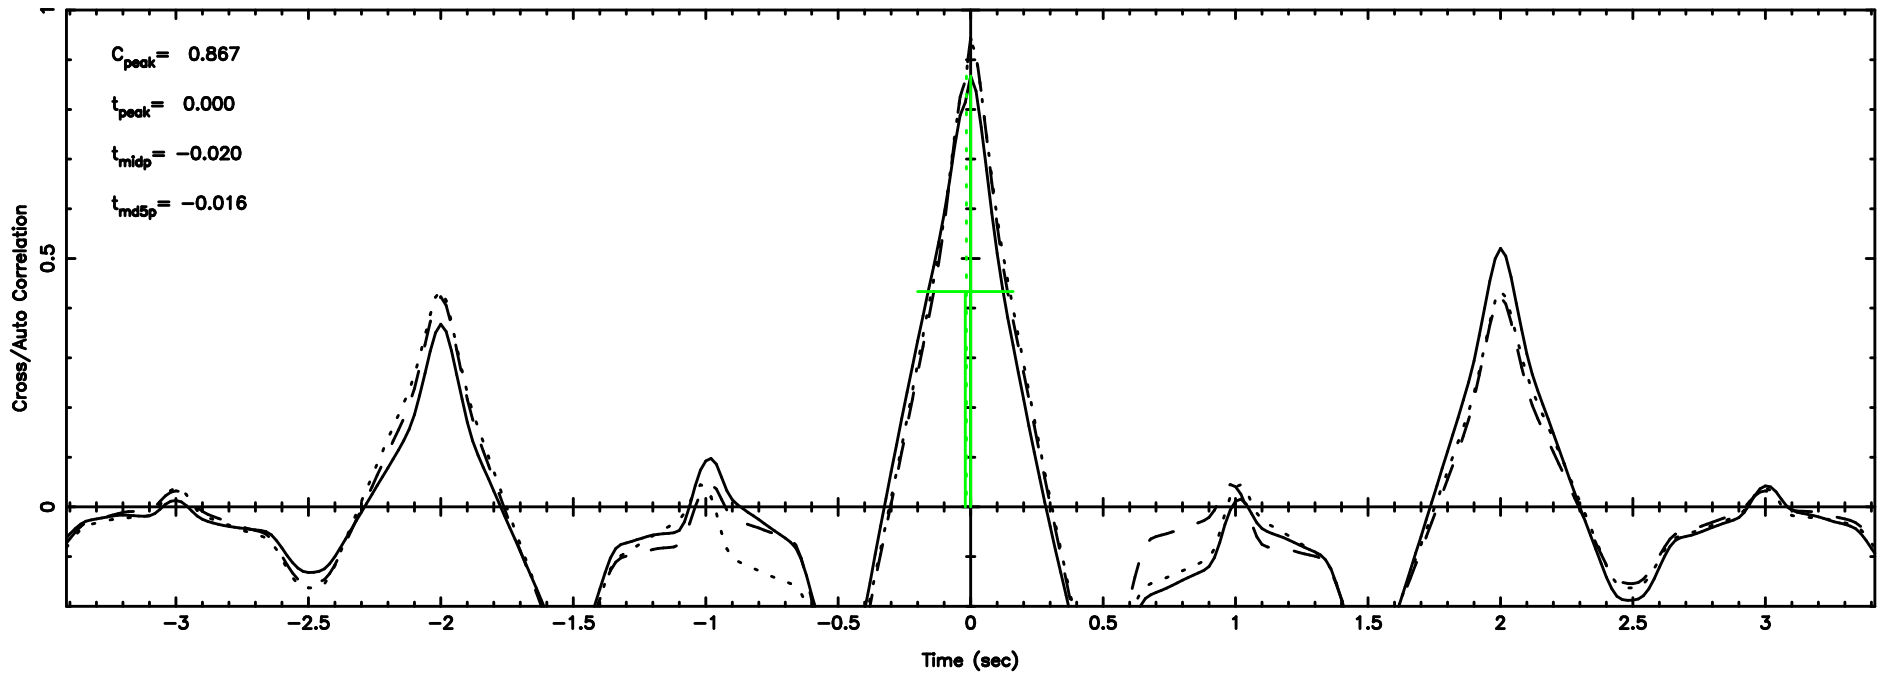

Frequency (Hz)

T20260603162513

BLK: 2,SNR1: 6.2173 ,SNR2: 20.652

Frequency (Hz)

0919-142 2026/06/03 7.45UT TOYOKAWA-KISO

K20260603162510

BLK: 2,SNR1: 4.6382 ,SNR2: 15.744

Frequency (Hz)