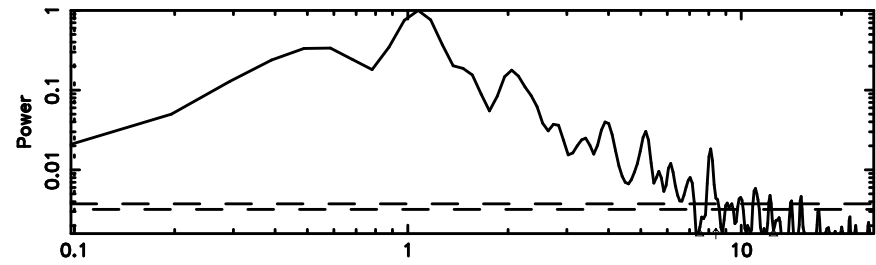

BLK: 4,SNR1: 8.6496 ,SNR2: 21.326