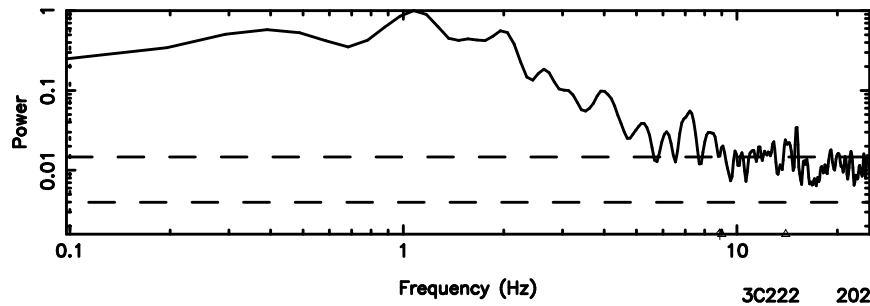

BLK: 4,SNR1: 4.5796 ,SNR2: 10.433