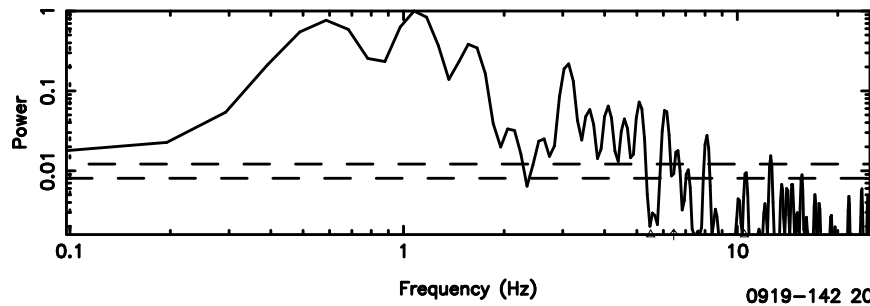

BLK: 4,SNR1: 4.5906 ,SNR2: 15.615