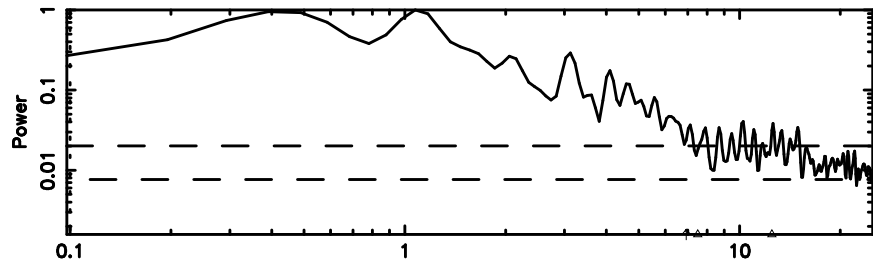

BLK:12,SNR1: 3.3118 ,SNR2: 9.8128