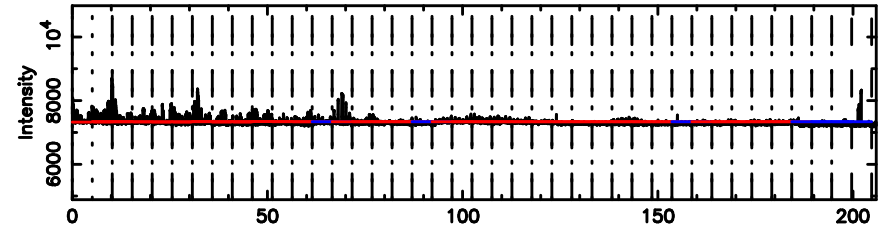

K20260603161300

BLK: 6,SNR1: 5.6670 ,SNR2: 11.690

Frequency (Hz)

F20260603161303

BLK: 6,SNR1: 5.6241 ,SNR2: 9.9419

Frequency (Hz)

3C216 2026/06/03 7.25UT FUJI -KISO

K20260603161300