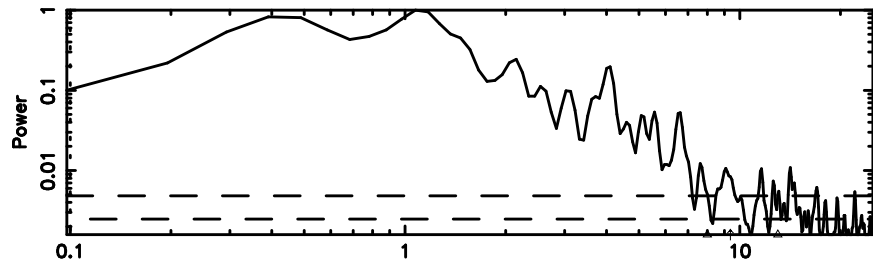

BLK: 3,SNR1: 11.397 ,SNR2: 32.574

Frequency (Hz)

0723+10 2026/06/03 5.52UT TOYOKAWA-KISO

F20260603142925

BLK: 3,SNR1: 12.780 ,SNR2: 27.635

Frequency (Hz)

K20260603142922

BLK: 3,SNR1: 11.951 ,SNR2: 30.172