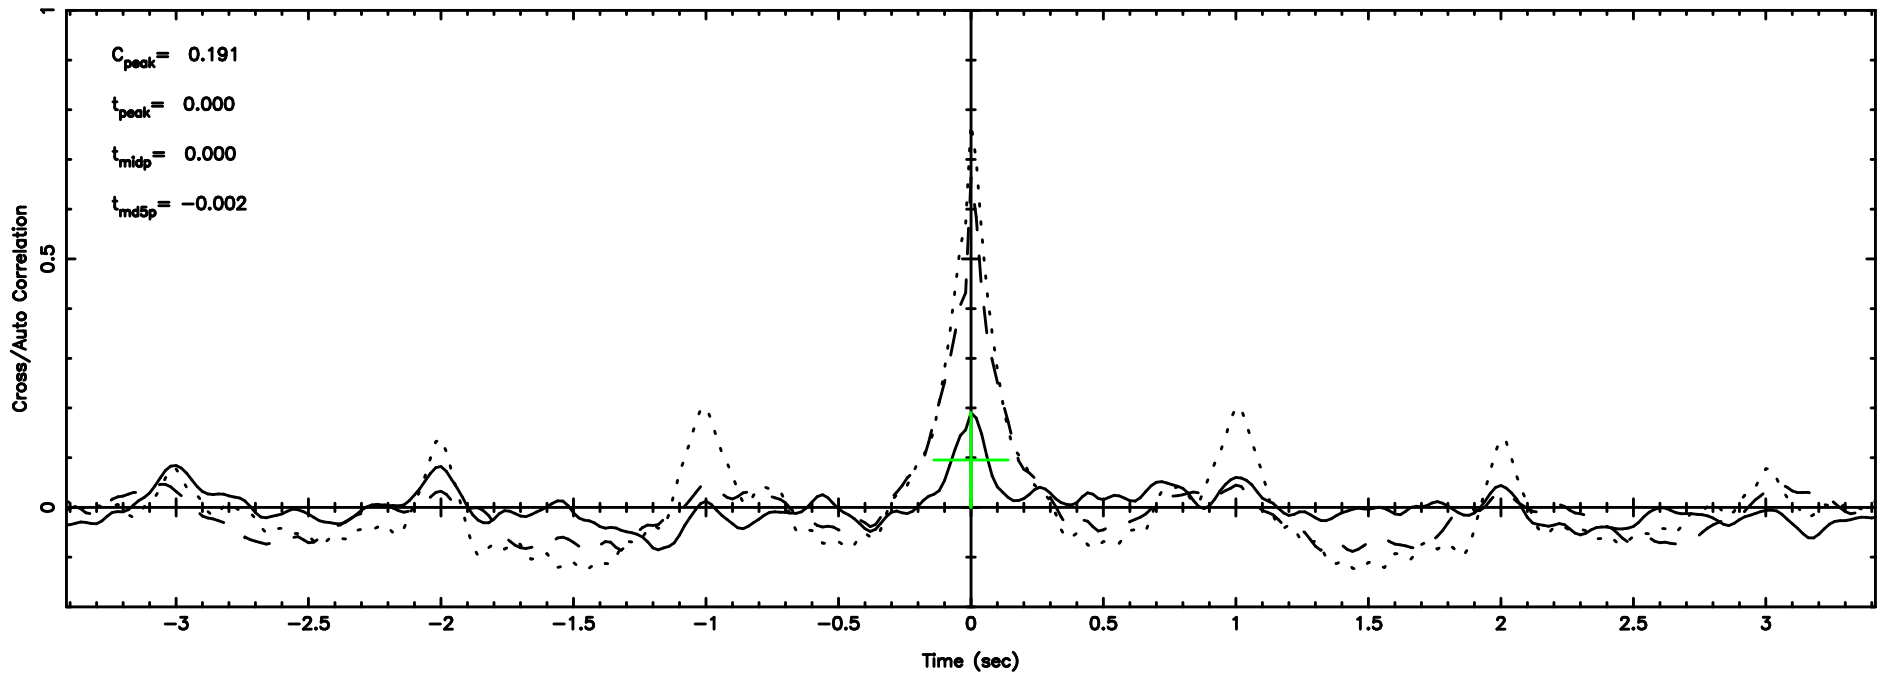

Frequency (Hz)