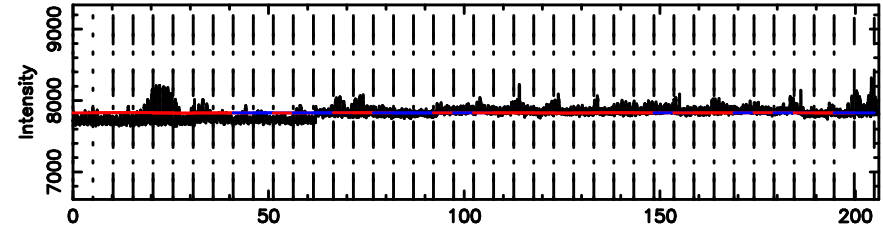

Frequency (Hz)

K20260603144737