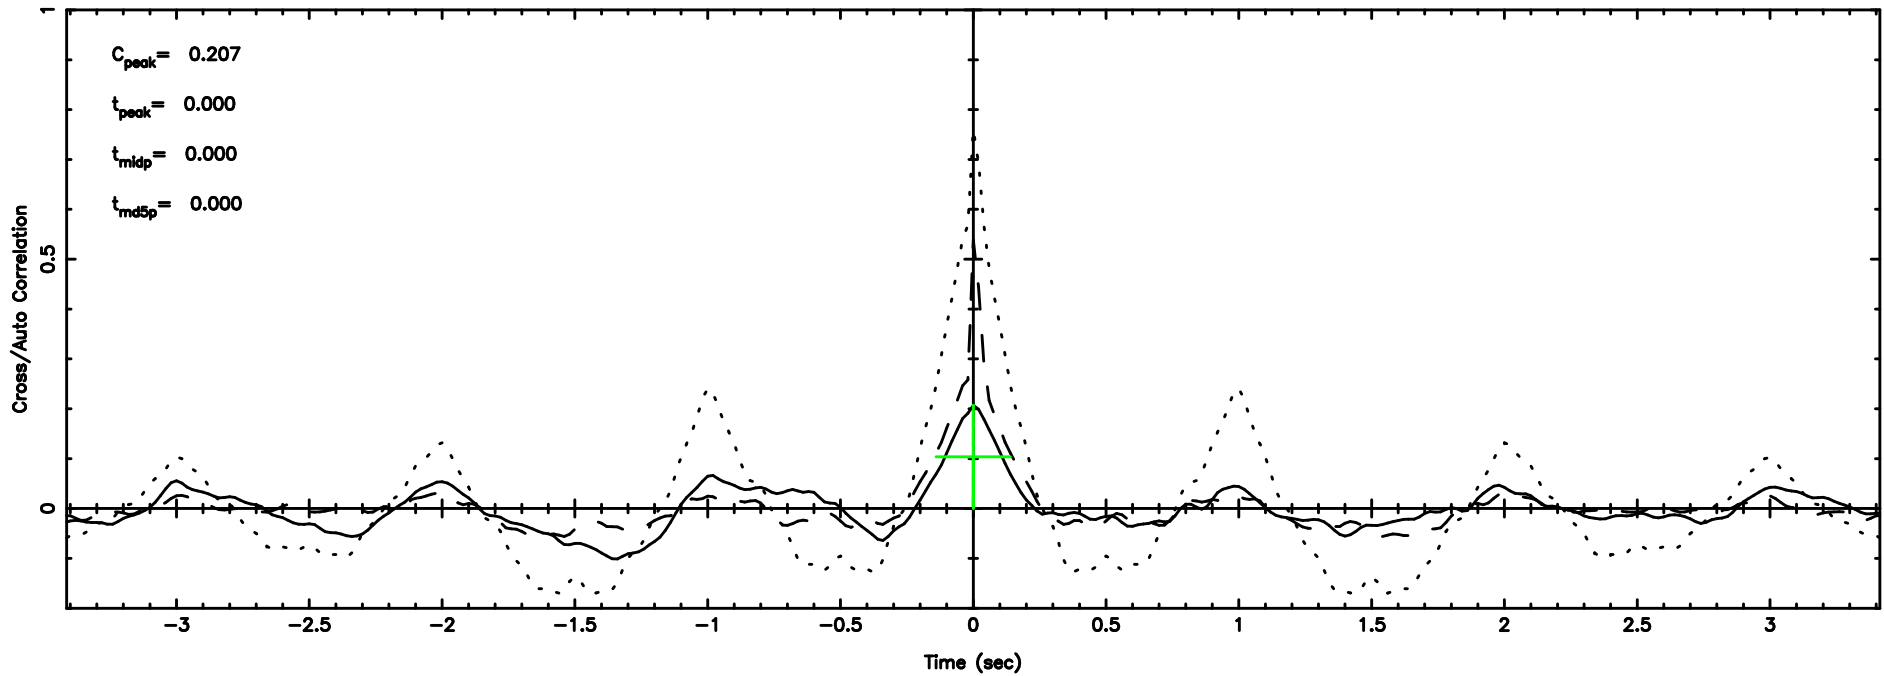

Frequency (Hz)

K20260603144737

BLK:12,SNR1: 1.9458 ,SNR2: 8.1528

Frequency (Hz)

0741-06 2026/06/03 5.82UT TOYOKAWA-KISO

F20260603144740

BLK: 8,SNR1: 0.34700 ,SNR2: 3.7279

Frequency (Hz)