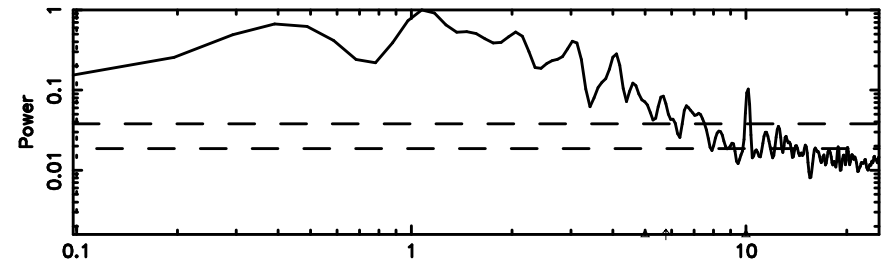

F20260603143940

BLK:12,SNR1: 3.3118 ,SNR2: 9.8128

Frequency (Hz)

K20260603143938

BLK:12,SNR1: 1.6080 ,SNR2: 6.5831

Frequency (Hz)

0732+33 2026/06/03 5.69UT FUJI -KISO

T20260603144740