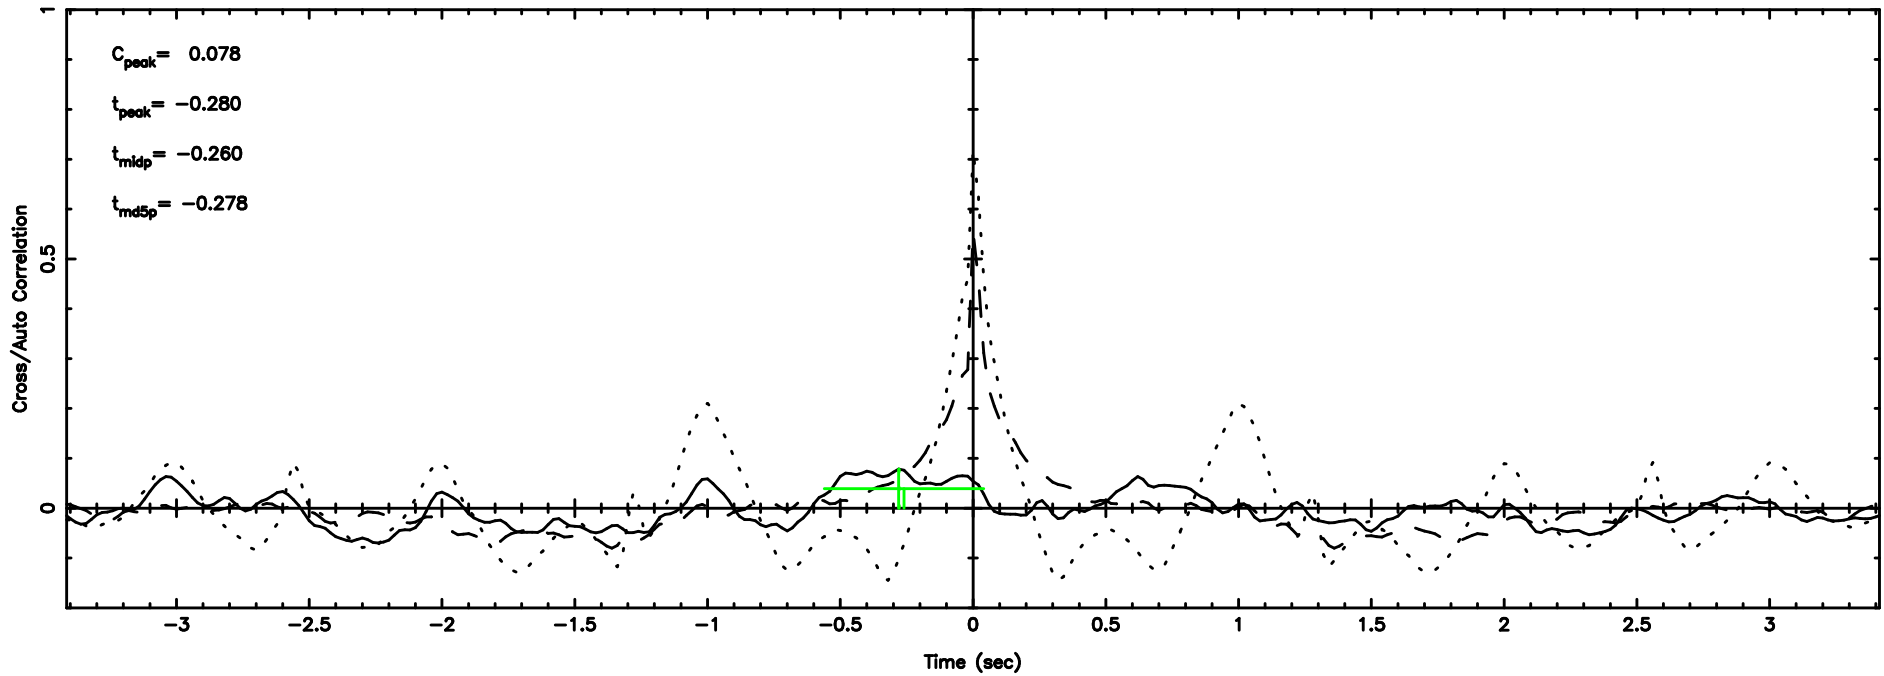

Frequency (Hz)

0752-200 2026/06/03 5.98UT TOYOKAWA-FUJI