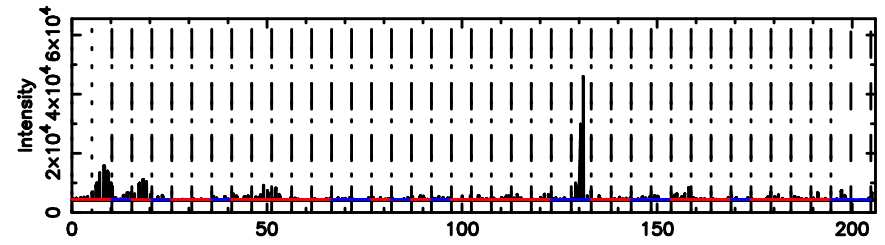

Frequency (Hz)

F20260603163153