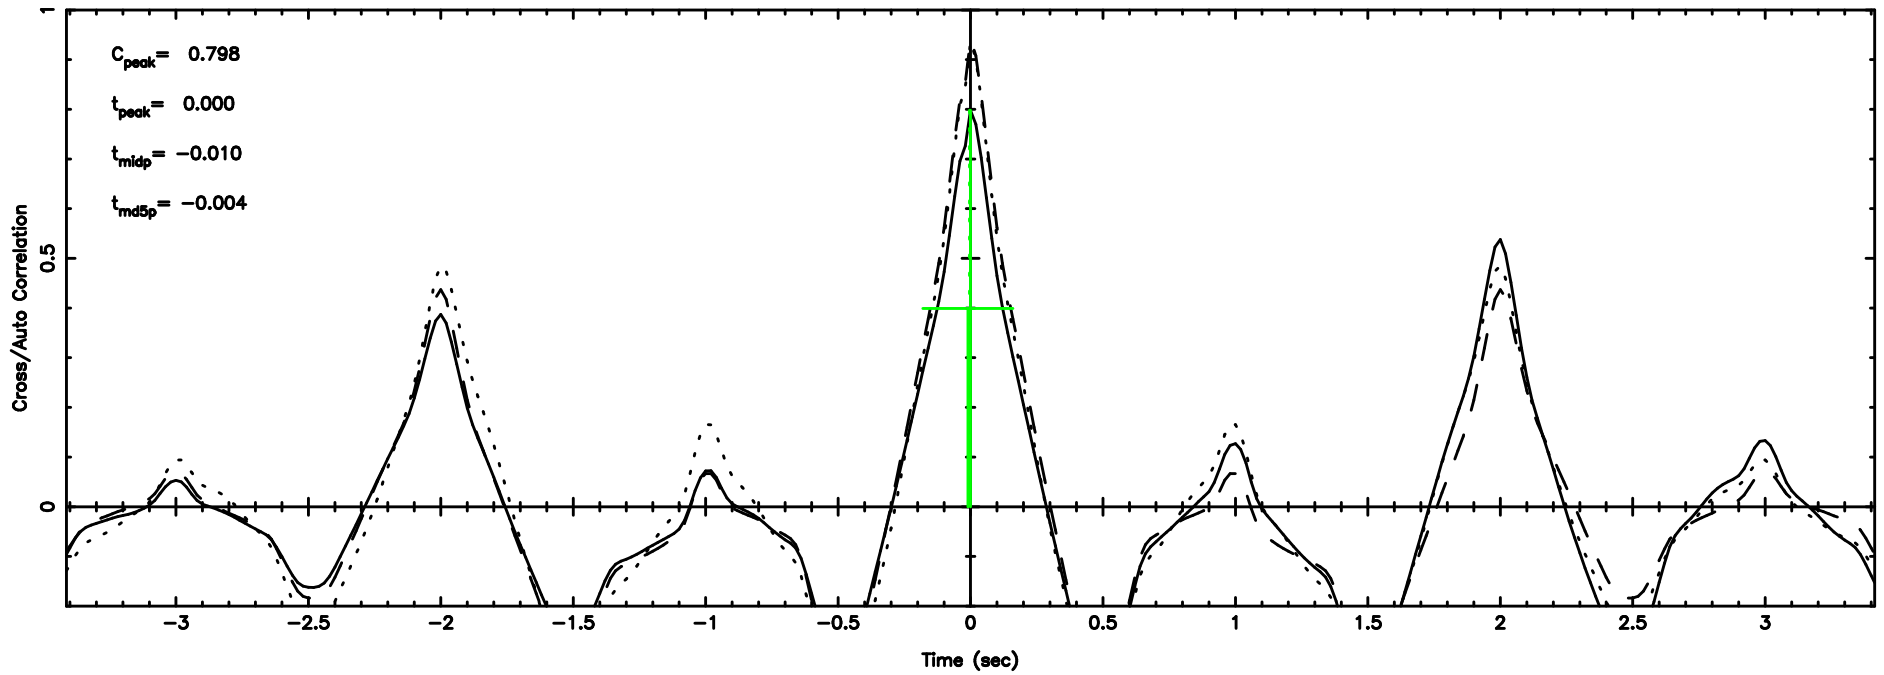

F20260603162513

BLK: 4,SNR1: 4.5906 ,SNR2: 15.615

K20260603162510

BLK: 4,SNR1: 4.3787 ,SNR2: 14.938

0919-142 2026/06/03 7.45UT FUJI -KISO

T20260603163153

BLK:13,SNR1: 6.9957 ,SNR2: 22.851

Frequency (Hz)