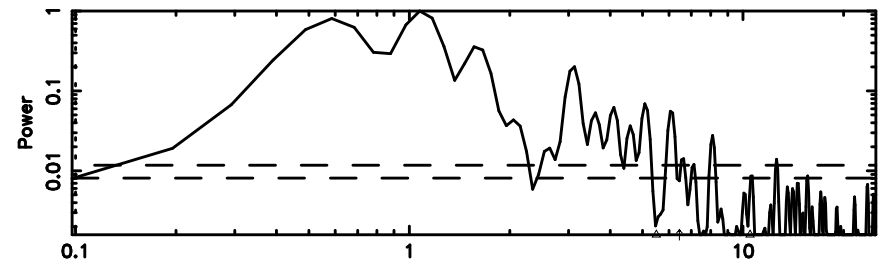

Frequency (Hz)

T20260603162513

BLK: 2,SNR1: 6.2173 ,SNR2: 20.652

Frequency (Hz)

0919-142 2026/06/03 7.45UT TOYOKAWA-KISO

K20260603162510

BLK: 2,SNR1: 4.6382 ,SNR2: 15.744

Frequency (Hz)