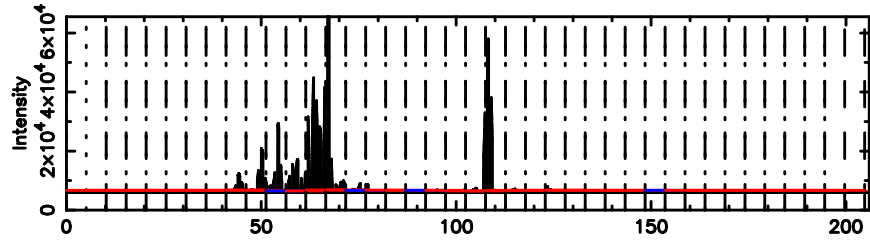

K20260603165456

BLK: 1,SNR1: 12.484 ,SNR2: 30.572

Frequency (Hz)

T20260603172457

BLK: 4,SNR1: 8.6562 ,SNR2: 21.983

Frequency (Hz)

3C241 2026/06/03 8.44UT TOYOKAWA-FUJI

F20260603172457