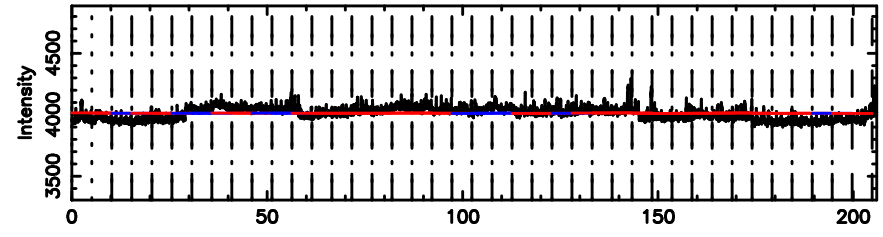

Frequency (Hz)

T20260603152836

BLK:10,SNR1: 0.22391 ,SNR2: 1.3481

Frequency (Hz)

F20260603152836

BLK:10,SNR1: 2.3017 ,SNR2: 5.5258

Frequency (Hz)

0821+394 2026/06/03 6.50UT TOYOKAWA-FUJI