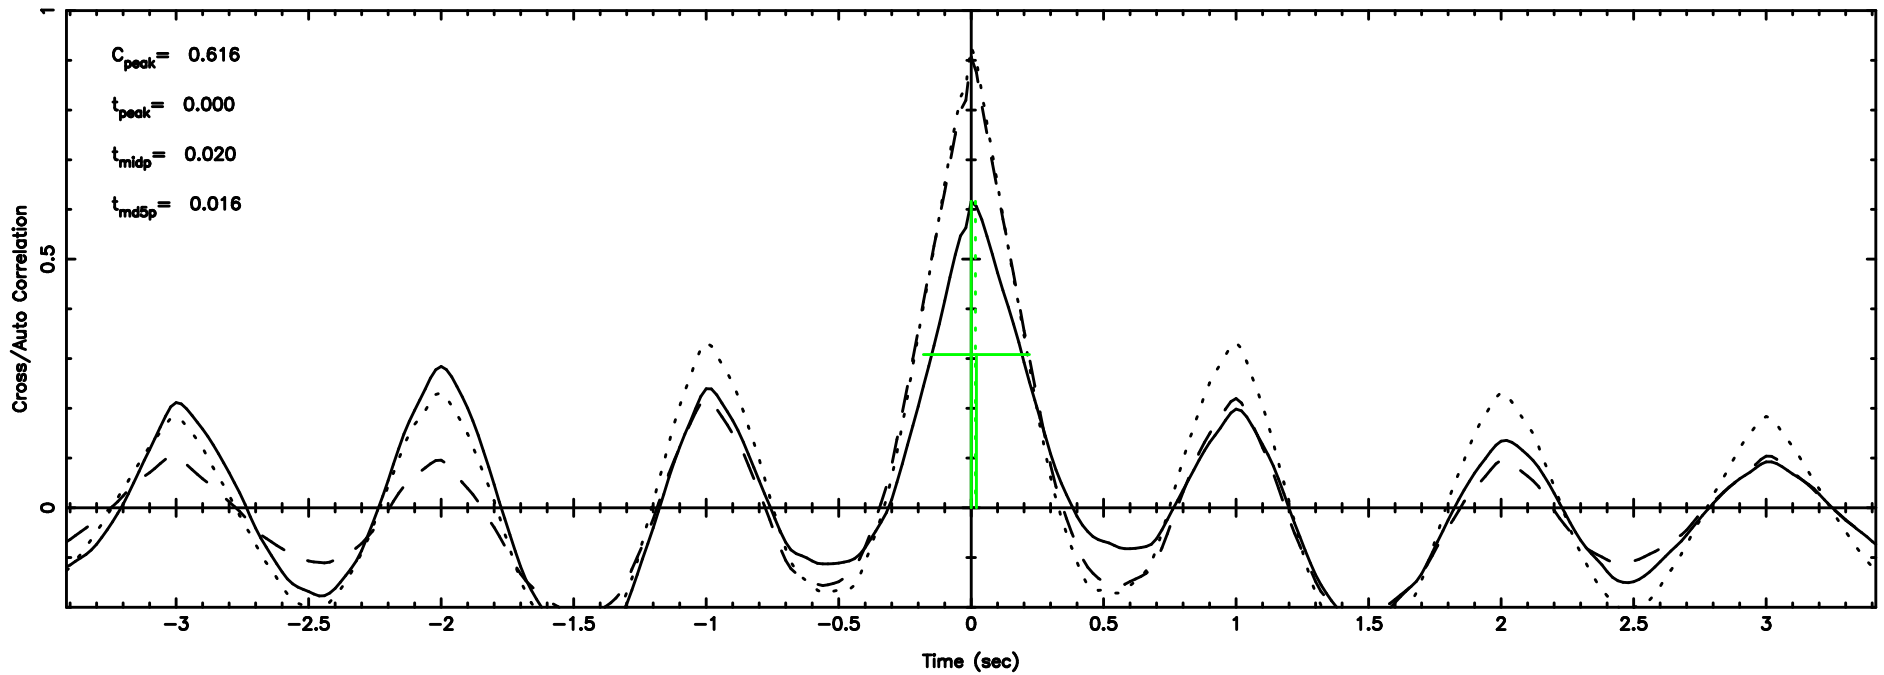

Frequency (Hz)

3C208 2026/06/03 6.97UT FUJI -KISO

K20260603155618

BLK: 9,SNR1: 11.137 ,SNR2: 27.281

Frequency (Hz)

T20260603161303

BLK: 7,SNR1: 0.59537 ,SNR2: 1.1964

Frequency (Hz)