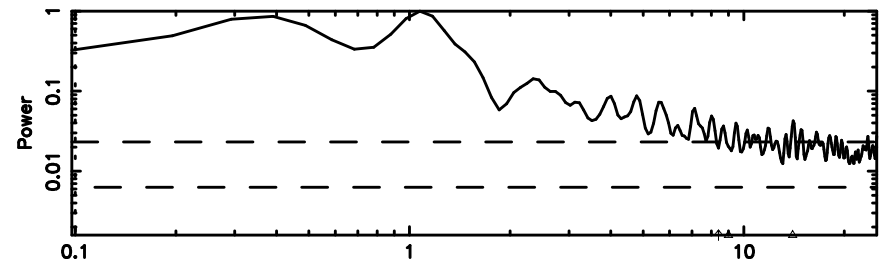

Frequency (Hz)

T20260603152836

BLK:10,SNR1: 0.22391 ,SNR2: 1.3481

Frequency (Hz)

F20260603152836

BLK:10,SNR1: 2.3017 ,SNR2: 5.5258

Frequency (Hz)

0821+394 2026/06/03 6.50UT TOYOKAWA-FUJI