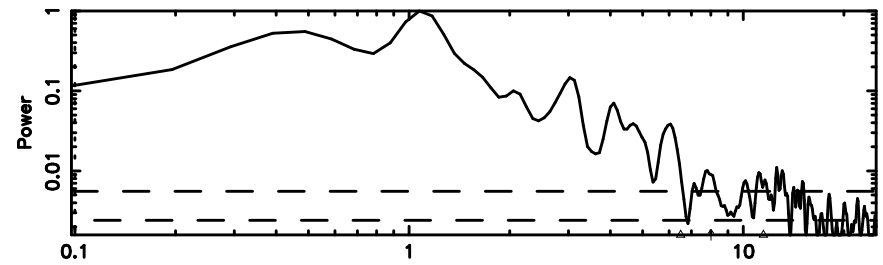

BLK: 3,SNR1: 7.9098 ,SNR2: 20.234