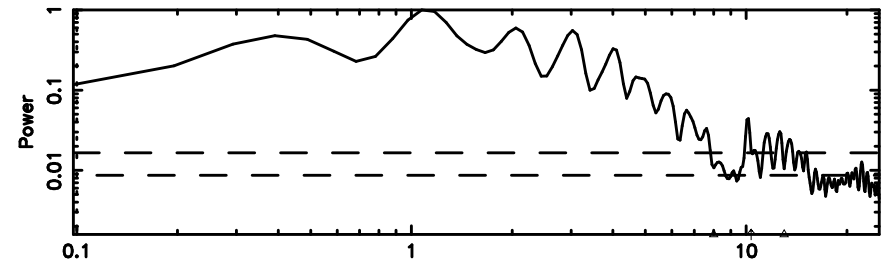

Frequency (Hz)

T20260603143940

BLK:13,SNR1: 2.9777 ,SNR2: 6.6001

Frequency (Hz)

K20260603143938

BLK:13,SNR1: 4.8664 ,SNR2: 9.7178

Frequency (Hz)

0732+33 2026/06/03 5.69UT TOYOKAWA-KISO