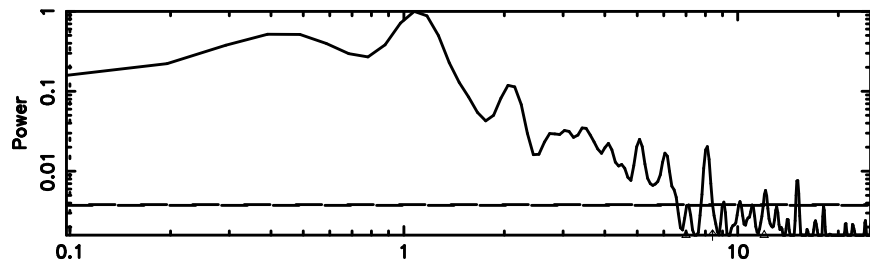

BLK: 4,SNR1: 13.155 ,SNR2: 40.562

Frequency (Hz)

3C208 2026/06/03 6.97UT TOYOKAWA-KISO

K20260603155618

BLK: 4,SNR1: 9.4610 ,SNR2: 23.556

Frequency (Hz)

F20260603155621

BLK: 9,SNR1: 9.9042 ,SNR2: 24.270