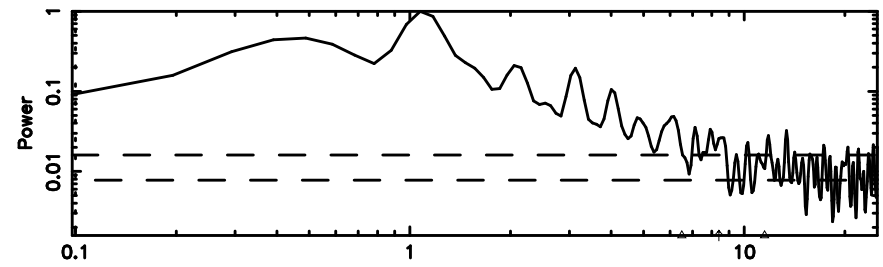

BLK: 3,SNR1: 2.5658 ,SNR2: 6.5237