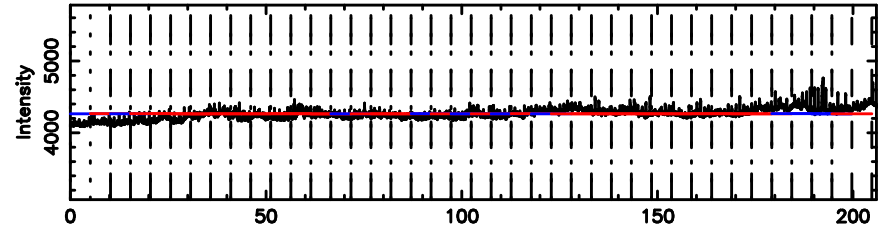

Frequency (Hz)

0723+10 2026/06/03 5.52UT FUJI -KISO

T20260603143940

BLK:10,SNR1: 2.4609 ,SNR2: 5.6755

Frequency (Hz)

0732+33 2026/06/03 5.69UT TOYOKAWA-FUJI

F20260603143940

BLK:10,SNR1: 4.7191 ,SNR2: 13.735