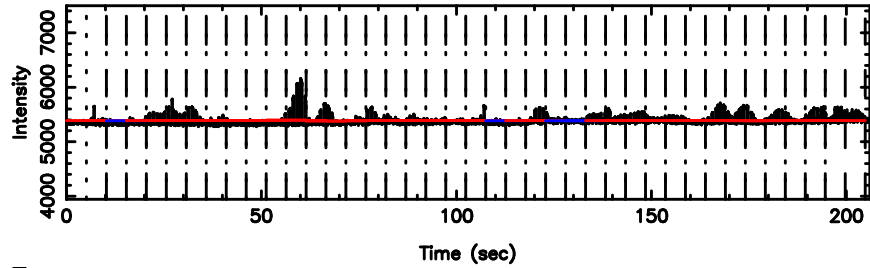

T20260603163937