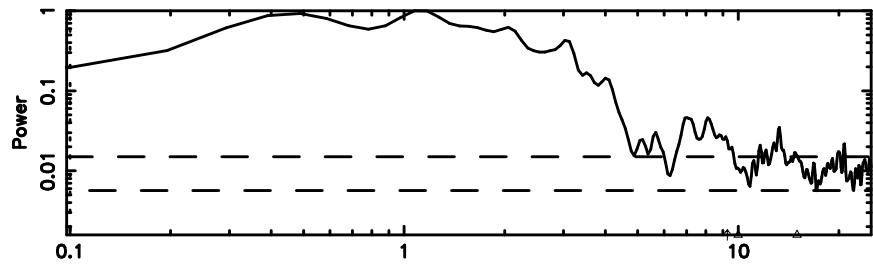

Frequency (Hz)

F20260603154015

BLK: 3,SNR1: 7.9098 ,SNR2: 20.234

Frequency (Hz)

0834-19 2026/06/03 6.70UT TOYOKAWA-FUJI

T20260603154014

BLK: 6,SNR1: 6.4759 ,SNR2: 14.161

Frequency (Hz)