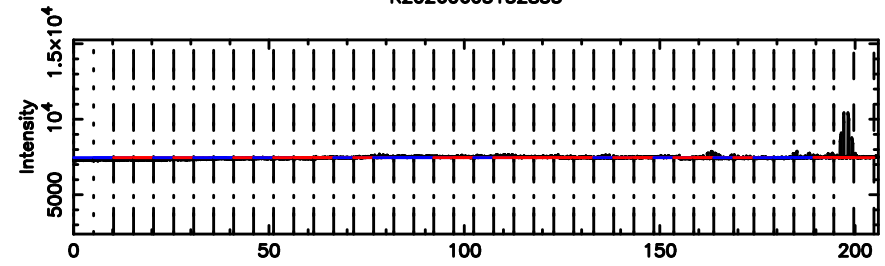

Frequency (Hz)

K20260603152833