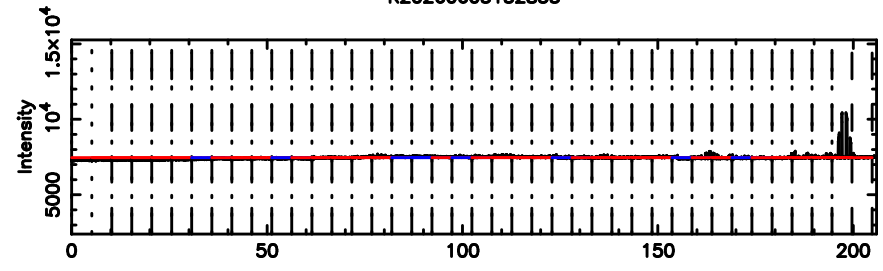

T20260603152836

BLK: 8,SNR1: 0.22592 ,SNR2: 1.0012

Frequency (Hz)

K20260603152833

BLK: 8,SNR1: 1.3188 ,SNR2: 5.4769

Frequency (Hz)

0821+394 2026/06/03 6.50UT TOYOKAWA-KISO

F20260603152836