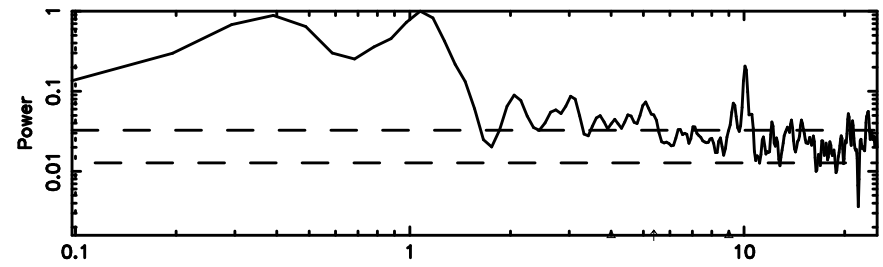

BLK: 2,SNR1: 1.0482 ,SNR2: 4.2631