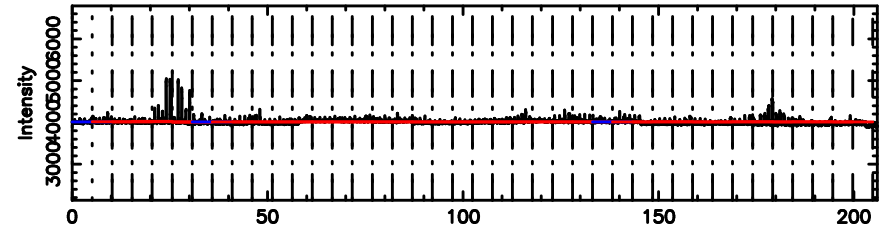

Frequency (Hz)

3C196 2026/06/03 6.32UT TOYOKAWA-FUJI

F20260603151727