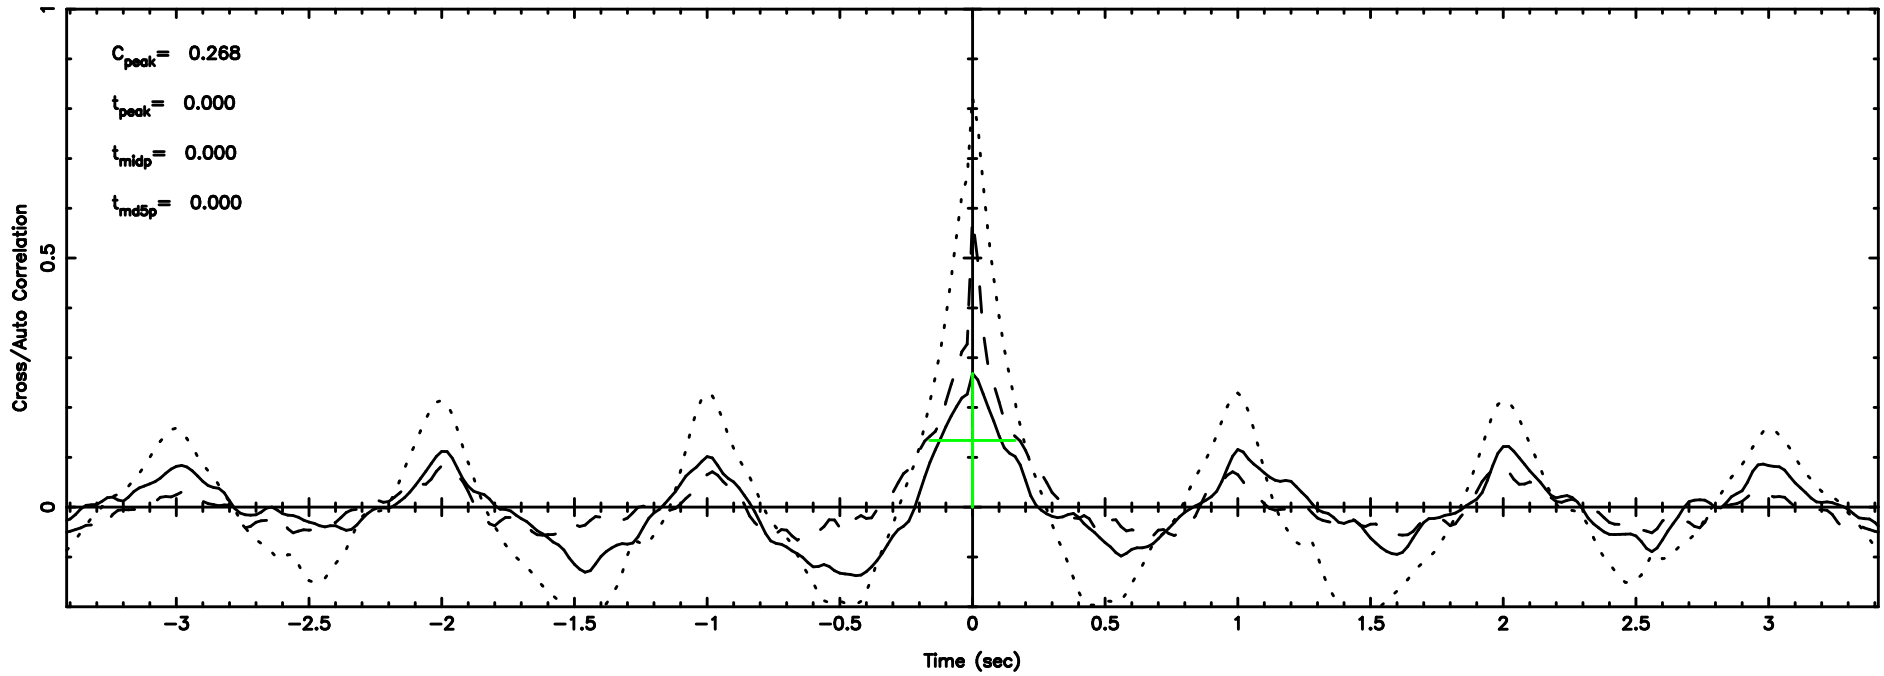

Frequency (Hz)