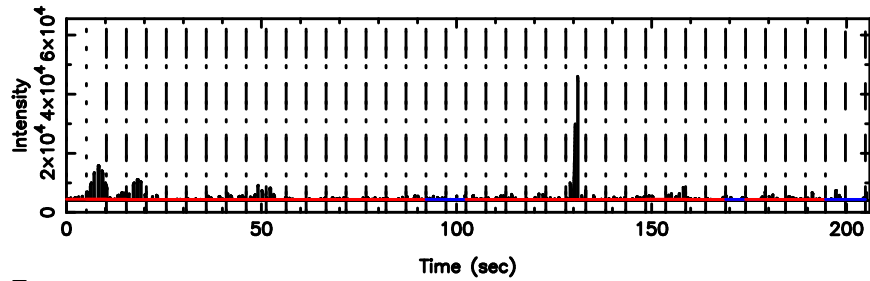

K20260603163150

BLK: 5,SNR1: 9.1212 ,SNR2: 22.814

Frequency (Hz)

F20260603163153

BLK: 4,SNR1: 7.9840 ,SNR2: 19.782

0926+117 2026/06/03 7.56UT FWJ -KISO

K20260603163150

BLK: 4,SNR1: 8.4169 ,SNR2: 20.888