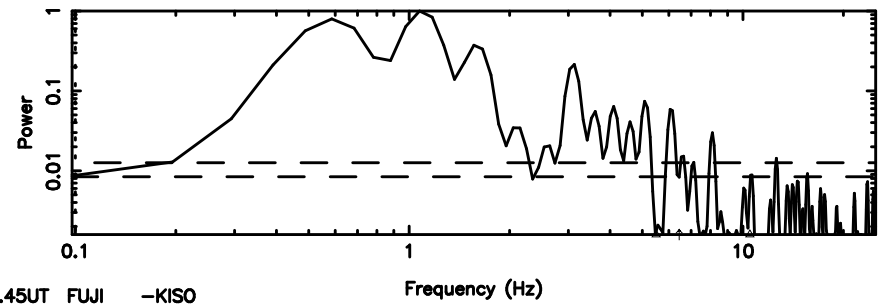

F20260603162513

BLK: 4,SNR1: 4.5906 ,SNR2: 15.615

K20260603162510

BLK: 4,SNR1: 4.3787 ,SNR2: 14.938

0919-142 2026/06/03 7.45UT FUJI -KISO

T20260603163153

BLK:13,SNR1: 6.9957 ,SNR2: 22.851

Frequency (Hz)