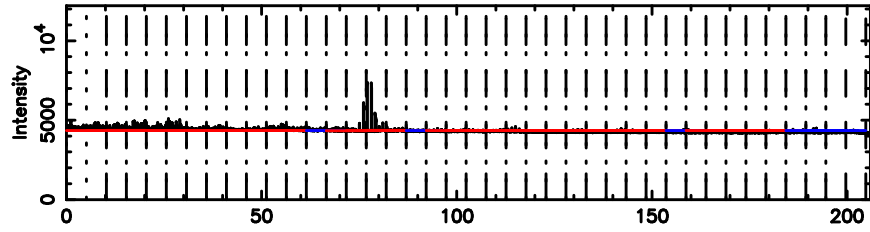

K20260603161300

BLK: 6,SNR1: 5.6670 ,SNR2: 11.690

Frequency (Hz)

F20260603161303

BLK: 6,SNR1: 5.6241 ,SNR2: 9.9419

Frequency (Hz)

3C216 2026/06/03 7.25UT FUJI -KISO

K20260603161300