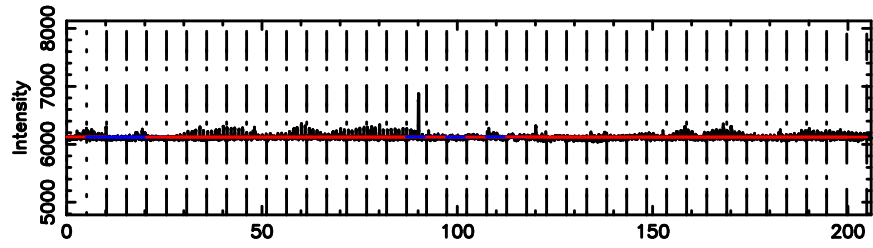

Frequency (Hz)

F20260603154015

BLK: 3,SNR1: 7.9098 ,SNR2: 20.234

Frequency (Hz)

0834-19 2026/06/03 6.70UT TOYOKAWA-FUJI

T20260603154014

BLK: 6,SNR1: 6.4759 ,SNR2: 14.161

Frequency (Hz)