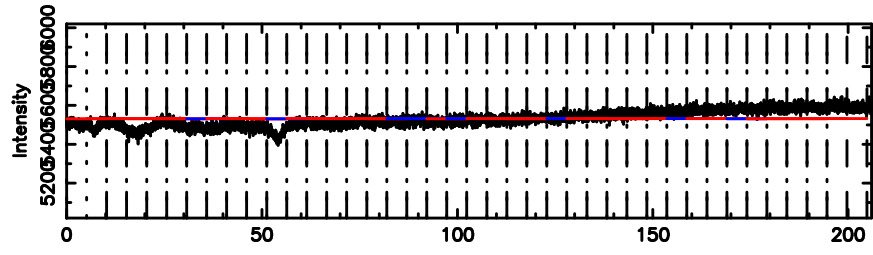

T20260603152836