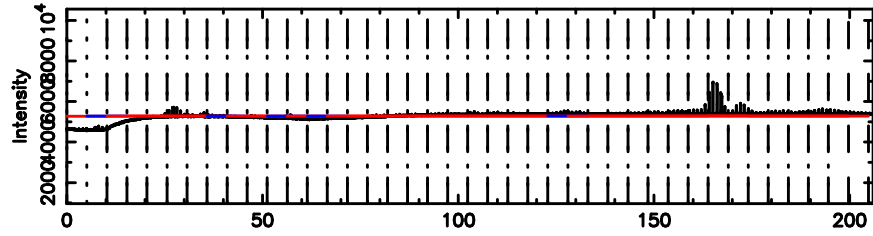

Frequency (Hz)

K20260603141910

No.Good Data

Frequency (Hz)

0713-024 2026/06/03 5.35UT FUJI -KISO

T20260603142925

BLK: 5,SNR1: 4.4845 ,SNR2: 9.7559

Frequency (Hz)