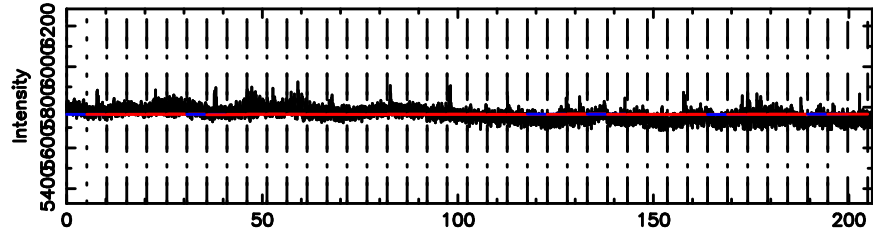

K20260603144737

BLK: 8,SNR1: 1.3792 ,SNR2: 4.5625

Frequency (Hz)

0741-06 2026/06/03 5.82UT FUJI -KISO

T20260603145724

BLK: 6,SNR1: 0.60510 ,SNR2: 1.5120

Frequency (Hz)

F20260603145724