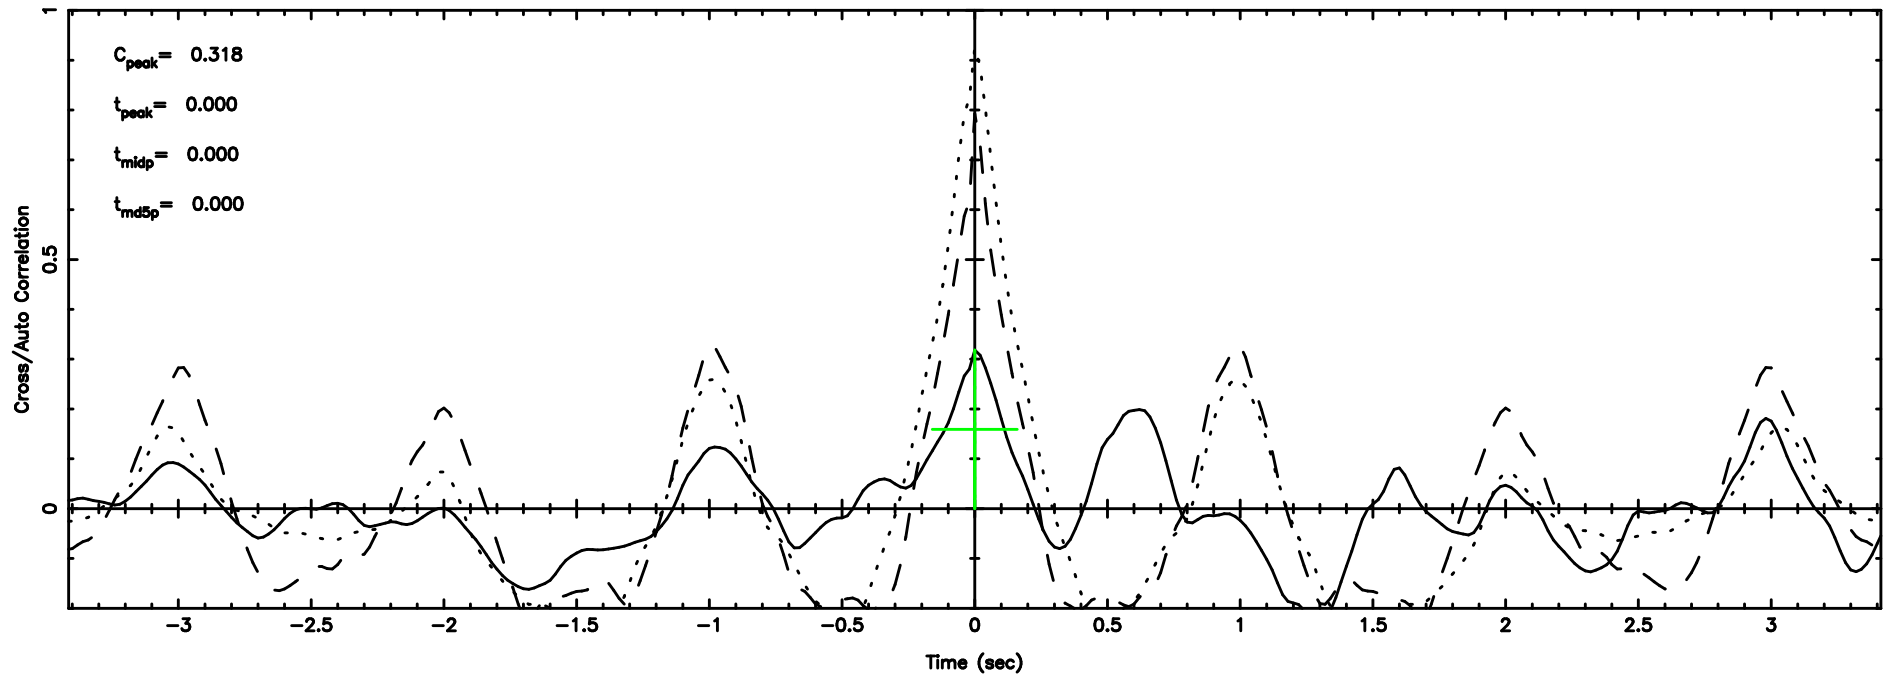

0752-200 2026/06/03 5.98UT FUJI -KISO

T20260603150500

BLK: 2,SNR1: 0.79893 ,SNR2: 4.9145

Frequency (Hz)

3C190 2026/06/03 6.11UT TOYOKAWA-FUJI

F20260603150500

BLK: 2,SNR1: 8.9724 ,SNR2: 22.254

Frequency (Hz)