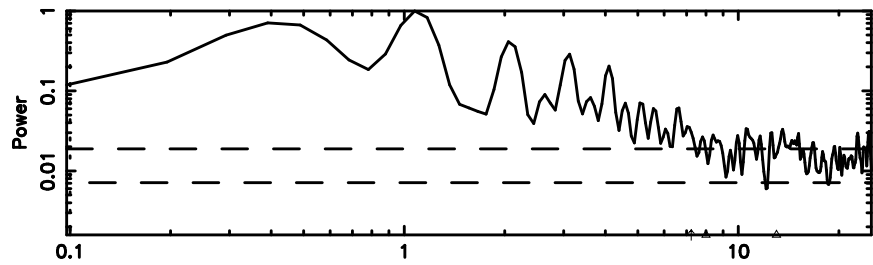

BLK:17,SNR1: 1.6070 ,SNR2: 5.5636

Frequency (Hz)

K20260603152833

BLK:17,SNR1: 2.0350 ,SNR2: 7.6677

Frequency (Hz)

0821+394 2026/06/03 6.50UT FUJI -KISO

T20260603154014

BLK: 3,SNR1: 2.5430 ,SNR2: 7.1744