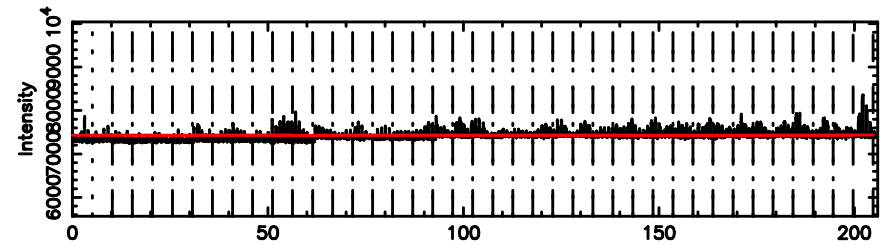

K20260603150457