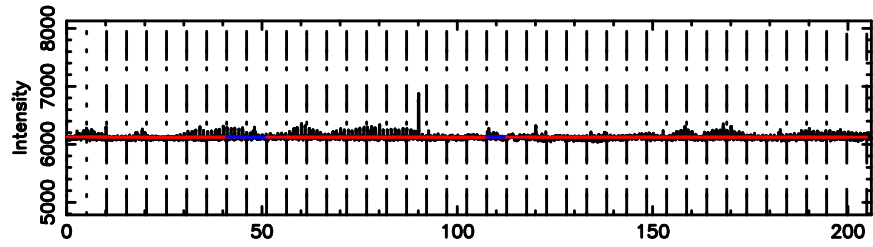

BLK:17,SNR1: 1.6070 ,SNR2: 5.5636

Frequency (Hz)

K20260603152833

BLK:17,SNR1: 2.0350 ,SNR2: 7.6677

Frequency (Hz)

0821+394 2026/06/03 6.50UT FUJI -KISO

T20260603154014

BLK: 3,SNR1: 2.5430 ,SNR2: 7.1744