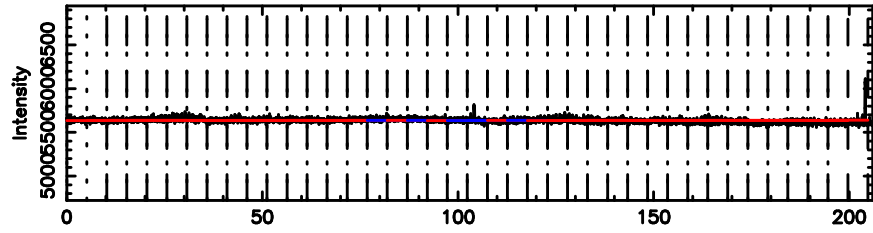

F20260603143940

BLK:12,SNR1: 3.3118 ,SNR2: 9.8128

Frequency (Hz)

K20260603143938

BLK:12,SNR1: 1.6080 ,SNR2: 6.5831

Frequency (Hz)

0732+33 2026/06/03 5.69UT FUJI -KISO

T20260603144740