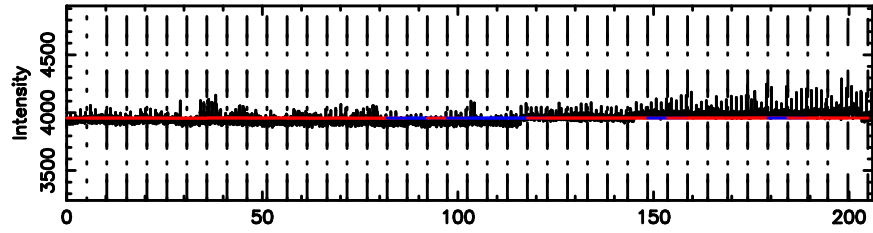

Frequency (Hz)

K20260603144737

BLK:12,SNR1: 1.9458 ,SNR2: 8.1528

Frequency (Hz)

0741-06 2026/06/03 5.82UT TOYOKAWA-KISO

F20260603144740

BLK: 8,SNR1: 0.34700 ,SNR2: 3.7279

Frequency (Hz)