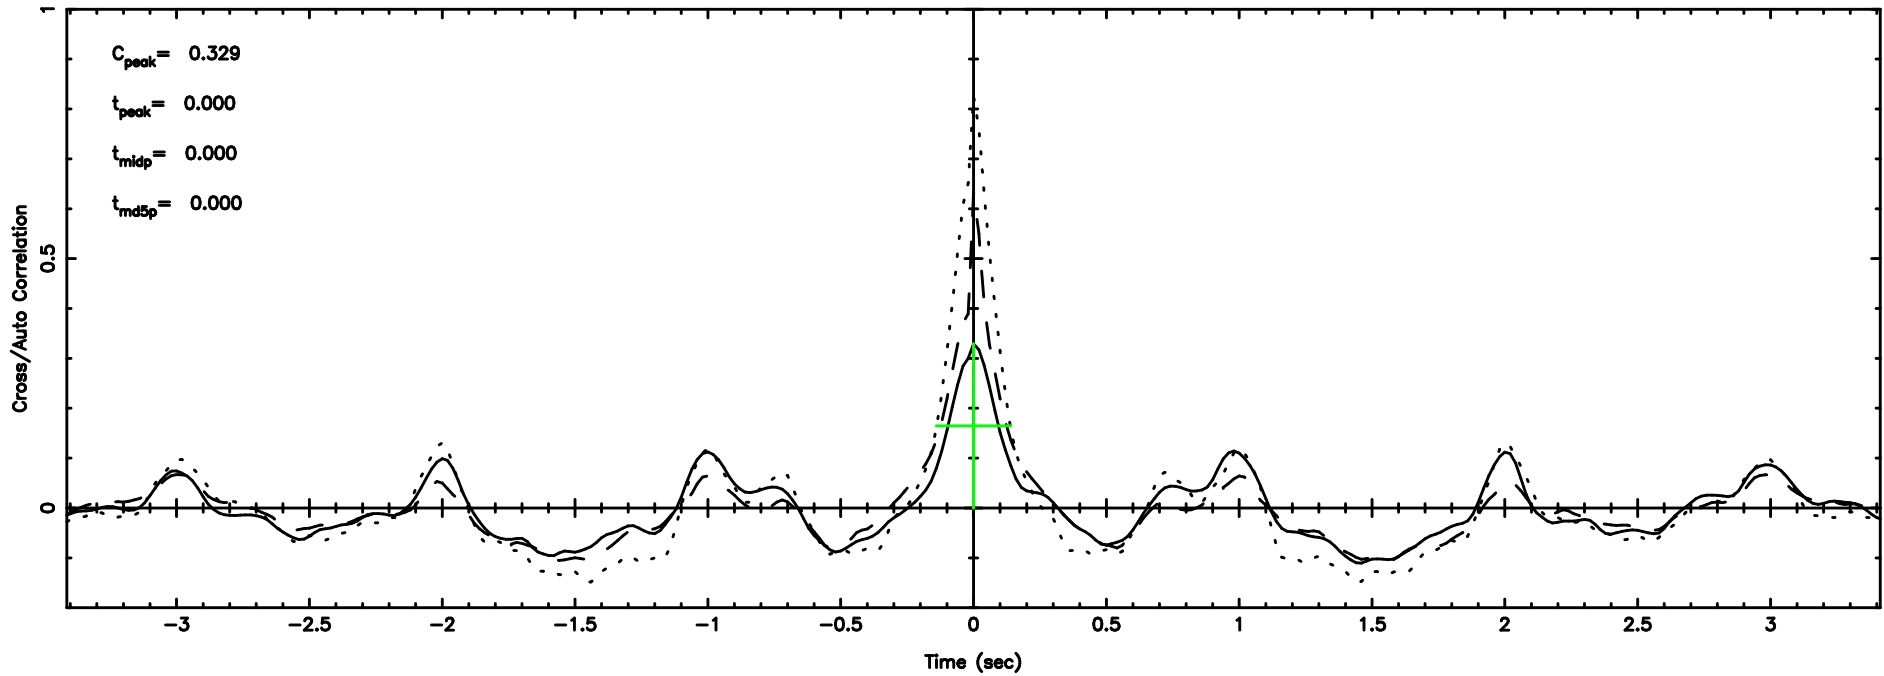

Frequency (Hz)

T20260603143940

BLK:13,SNR1: 2.9777 ,SNR2: 6.6001

Frequency (Hz)

K20260603143938

BLK:13,SNR1: 4.8664 ,SNR2: 9.7178

Frequency (Hz)

0732+33 2026/06/03 5.69UT TOYOKAWA-KISO