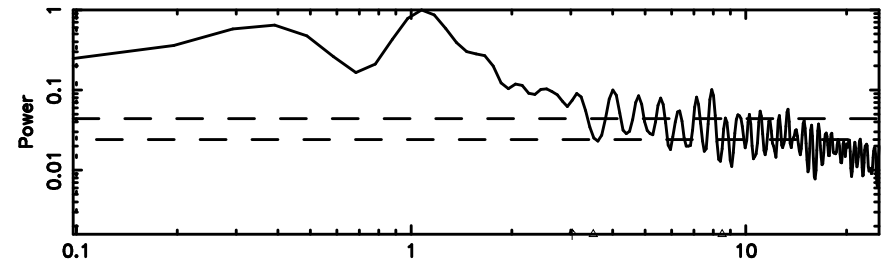

BLK: 5,SNR1: 1.4271 ,SNR2: 4.6190

Frequency (Hz)

F20260603144740

BLK: 5,SNR1: 0.64218 ,SNR2: 5.9068

Frequency (Hz)

0741-06 2026/06/03 5.82UT TOYOKAWA-FUJI

T20260603144740

BLK:12,SNR1: 0.79525 ,SNR2: 2.6616