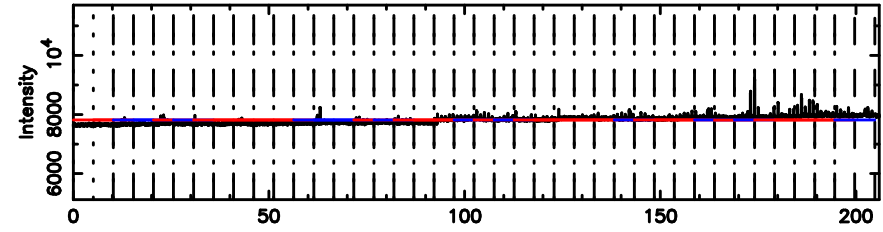

Frequency (Hz)

T20260603143940

BLK:13,SNR1: 2.9777 ,SNR2: 6.6001

Frequency (Hz)

K20260603143938

BLK:13,SNR1: 4.8664 ,SNR2: 9.7178

Frequency (Hz)

0732+33 2026/06/03 5.69UT TOYOKAWA-KISO