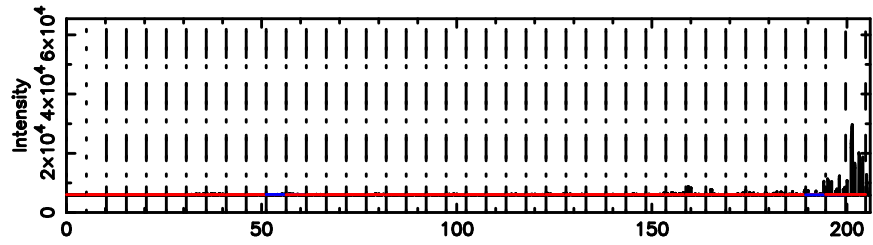

T20260603162513