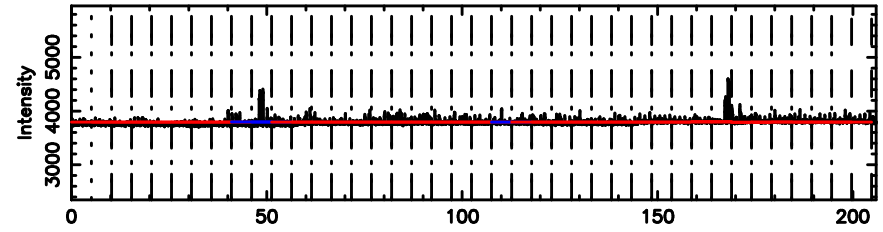

Frequency (Hz)

F20260603154015