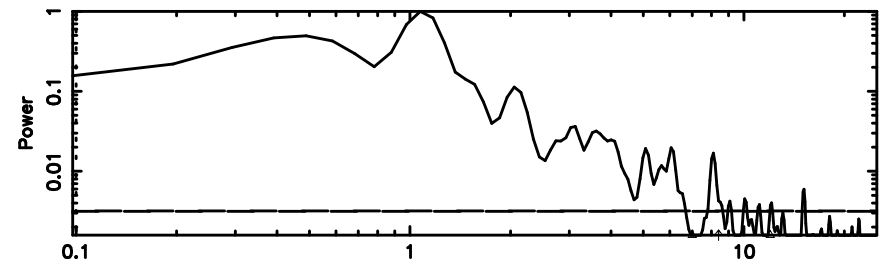

BLK: 9,SNR1: 11.137 ,SNR2: 27.281