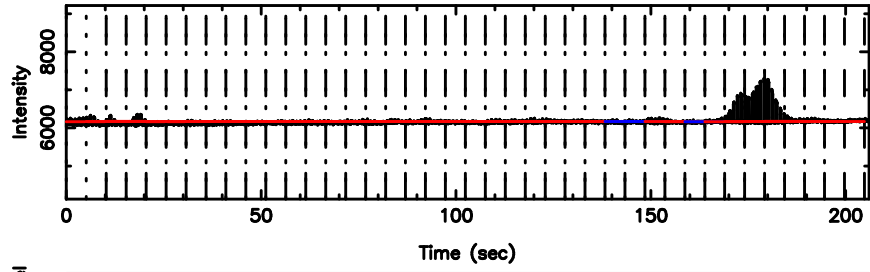

T20260603174017