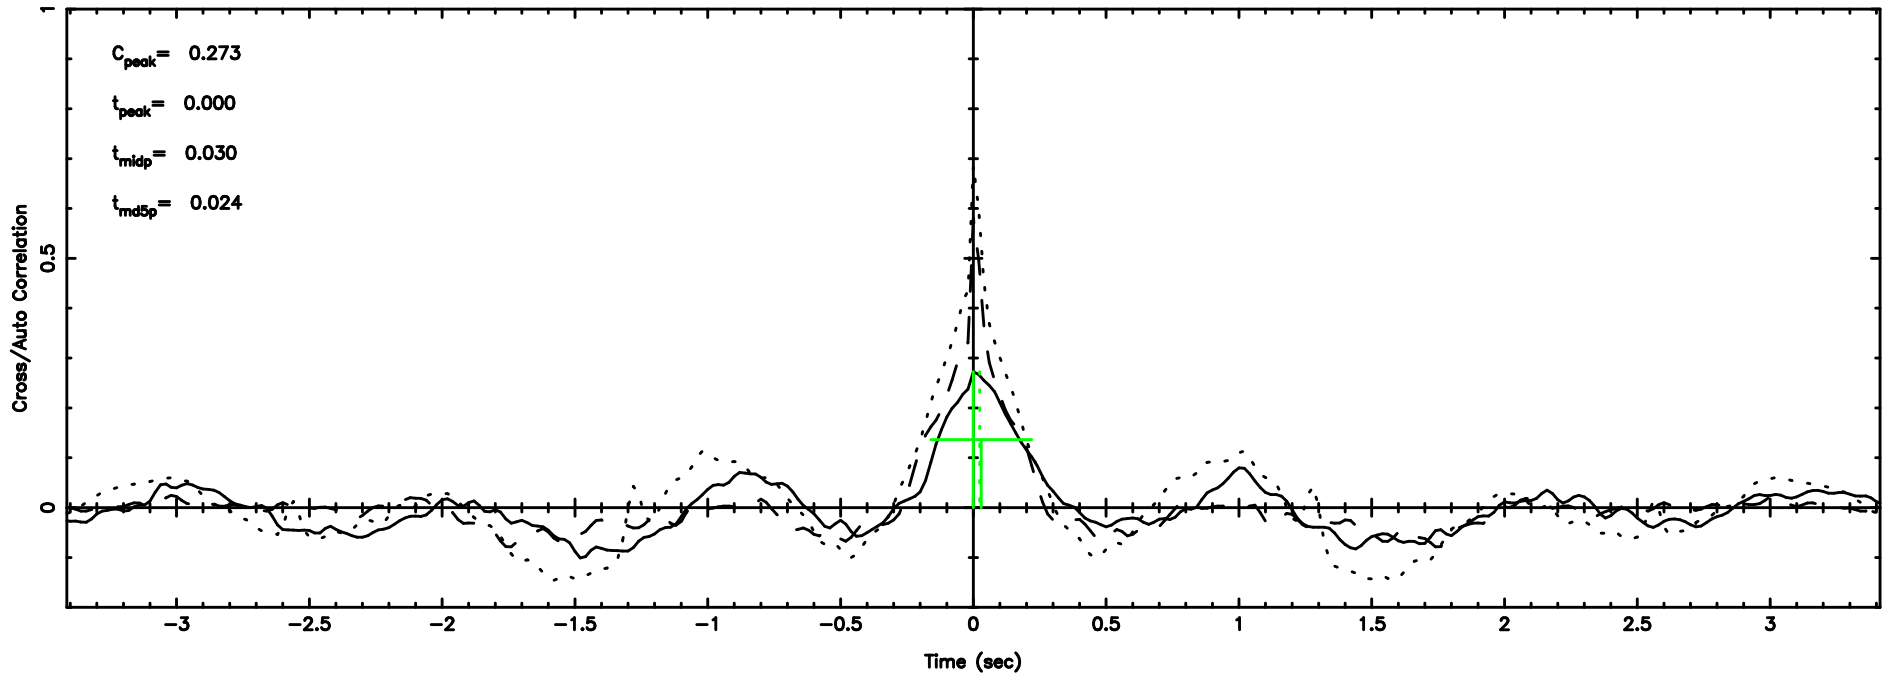

BLK: 5,SNR1: 1.4271 ,SNR2: 4.6190

Frequency (Hz)

F20260603144740

BLK: 5,SNR1: 0.64218 ,SNR2: 5.9068

Frequency (Hz)

0741-06 2026/06/03 5.82UT TOYOKAWA-FUJI

T20260603144740

BLK:12,SNR1: 0.79525 ,SNR2: 2.6616