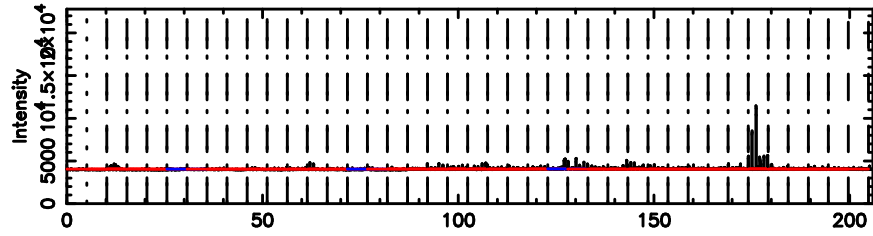

BLK: 3,SNR1: 11.397 ,SNR2: 32.574

Frequency (Hz)

0723+10 2026/06/03 5.52UT TOYOKAWA-KISO

F20260603142925

BLK: 3,SNR1: 12.780 ,SNR2: 27.635

Frequency (Hz)

K20260603142922

BLK: 3,SNR1: 11.951 ,SNR2: 30.172