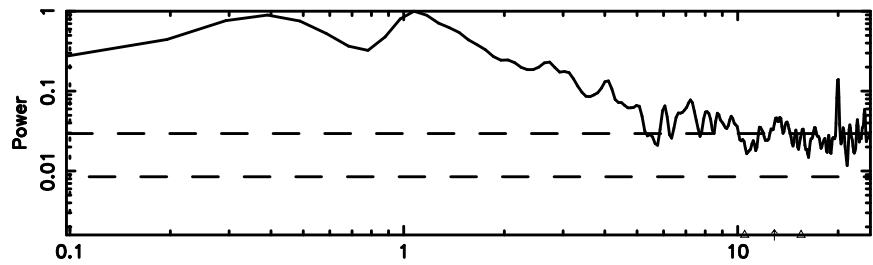

F20260603161303

BLK: 7,SNR1: 4.3507 ,SNR2: 9.6984

Frequency (Hz)

3C216 2026/06/03 7.25UT TOYOKAWA-FUJI

T20260603161303

BLK: 6,SNR1: 2.3837 ,SNR2: 3.7394

Frequency (Hz)

3C216 2026/06/03 7.25UT TOYOKAWA-KISO