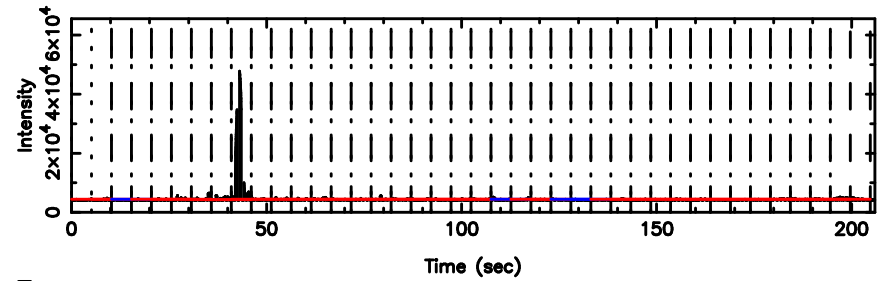

Frequency (Hz)

3C222 2026/06/03 7.69UT TOYOKAWA-FUJI

F20260603163937