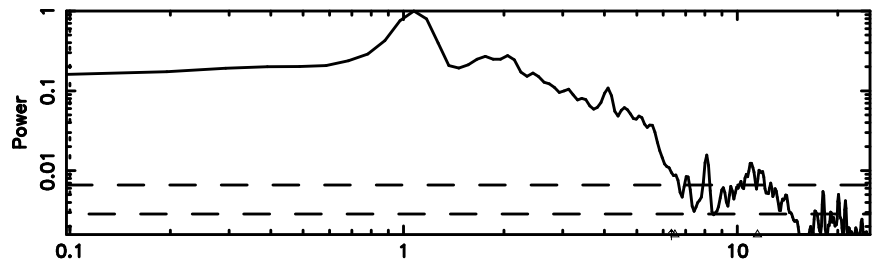

F20260603162513

BLK: 4,SNR1: 4.5906 ,SNR2: 15.615

K20260603162510

BLK: 4,SNR1: 4.3787 ,SNR2: 14.938

0919-142 2026/06/03 7.45UT FUJI -KISO

T20260603163153

BLK:13,SNR1: 6.9957 ,SNR2: 22.851

Frequency (Hz)