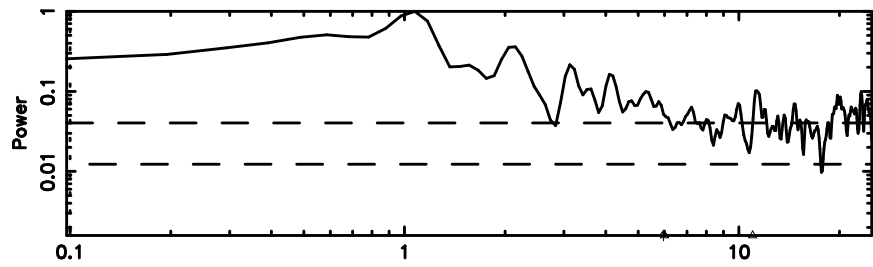

3C190 2026/06/03 6.11UT FUJI -KISO

K20260603150457

BLK: 1,SNR1: 4.2098 ,SNR2: 8.4839

Frequency (Hz)

T20260603151727

BLK: 3,SNR1: 1.2614 ,SNR2: 4.2107

Frequency (Hz)

3C196 2026/06/03 6.32UT TOYOKAWA-FUJI