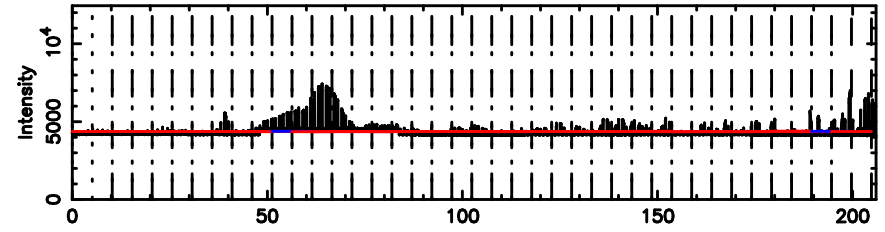

BLK: 6,SNR1: 6.9182 ,SNR2: 17.830

Frequency (Hz)

T20260603162513

BLK: 2,SNR1: 4.8340 ,SNR2: 16.213

Frequency (Hz)

0919-142 2026/06/03 7.45UT TOYOKAWA-FUJI

F20260603162513

BLK: 2,SNR1: 5.5837 ,SNR2: 18.726