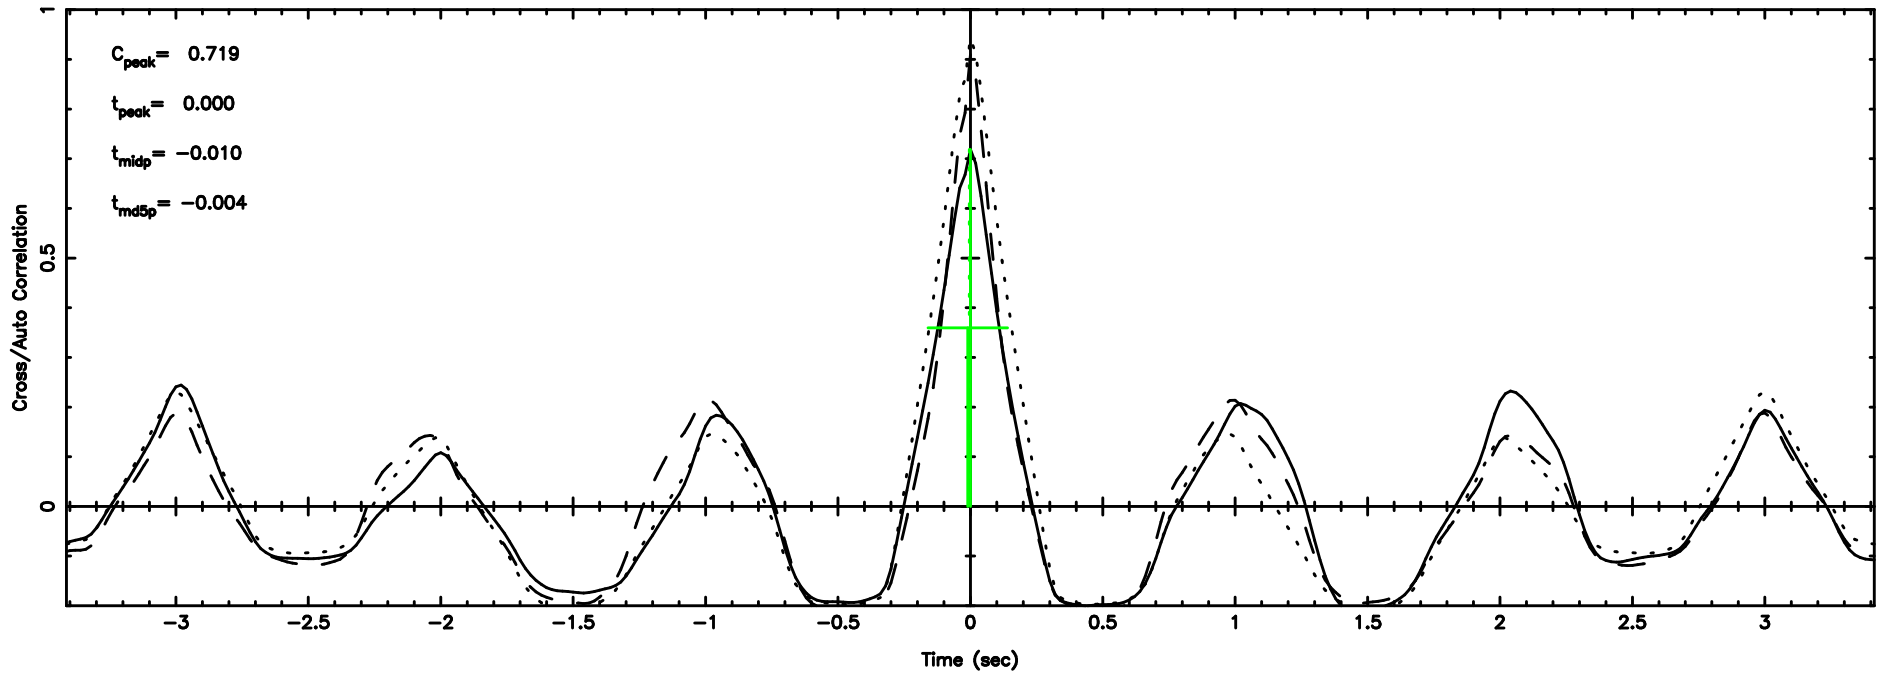

K20260603163150

BLK: 5,SNR1: 9.1212 ,SNR2: 22.814

Frequency (Hz)

F20260603163153

BLK: 4,SNR1: 7.9840 ,SNR2: 19.782

0926+117 2026/06/03 7.56UT FWJ -KISO

K20260603163150

BLK: 4,SNR1: 8.4169 ,SNR2: 20.888