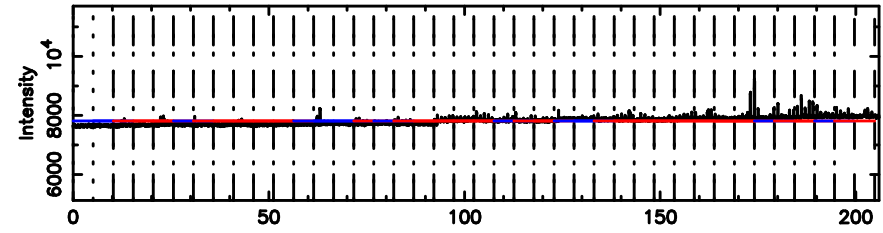

F20260603143940

BLK:12,SNR1: 3.3118 ,SNR2: 9.8128

Frequency (Hz)

K20260603143938

BLK:12,SNR1: 1.6080 ,SNR2: 6.5831

Frequency (Hz)

0732+33 2026/06/03 5.69UT FUJI -KISO

T20260603144740