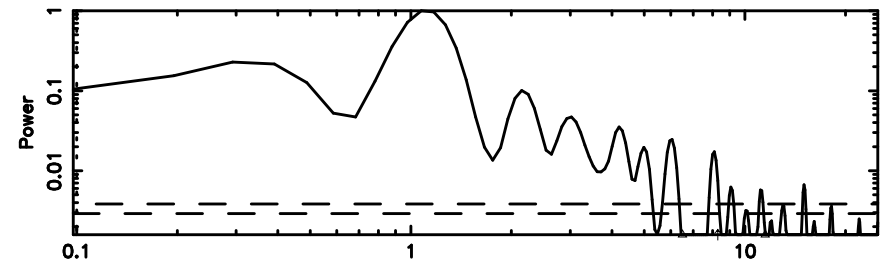

BLK: 2,SNR1: 10.271 ,SNR2: 25.638