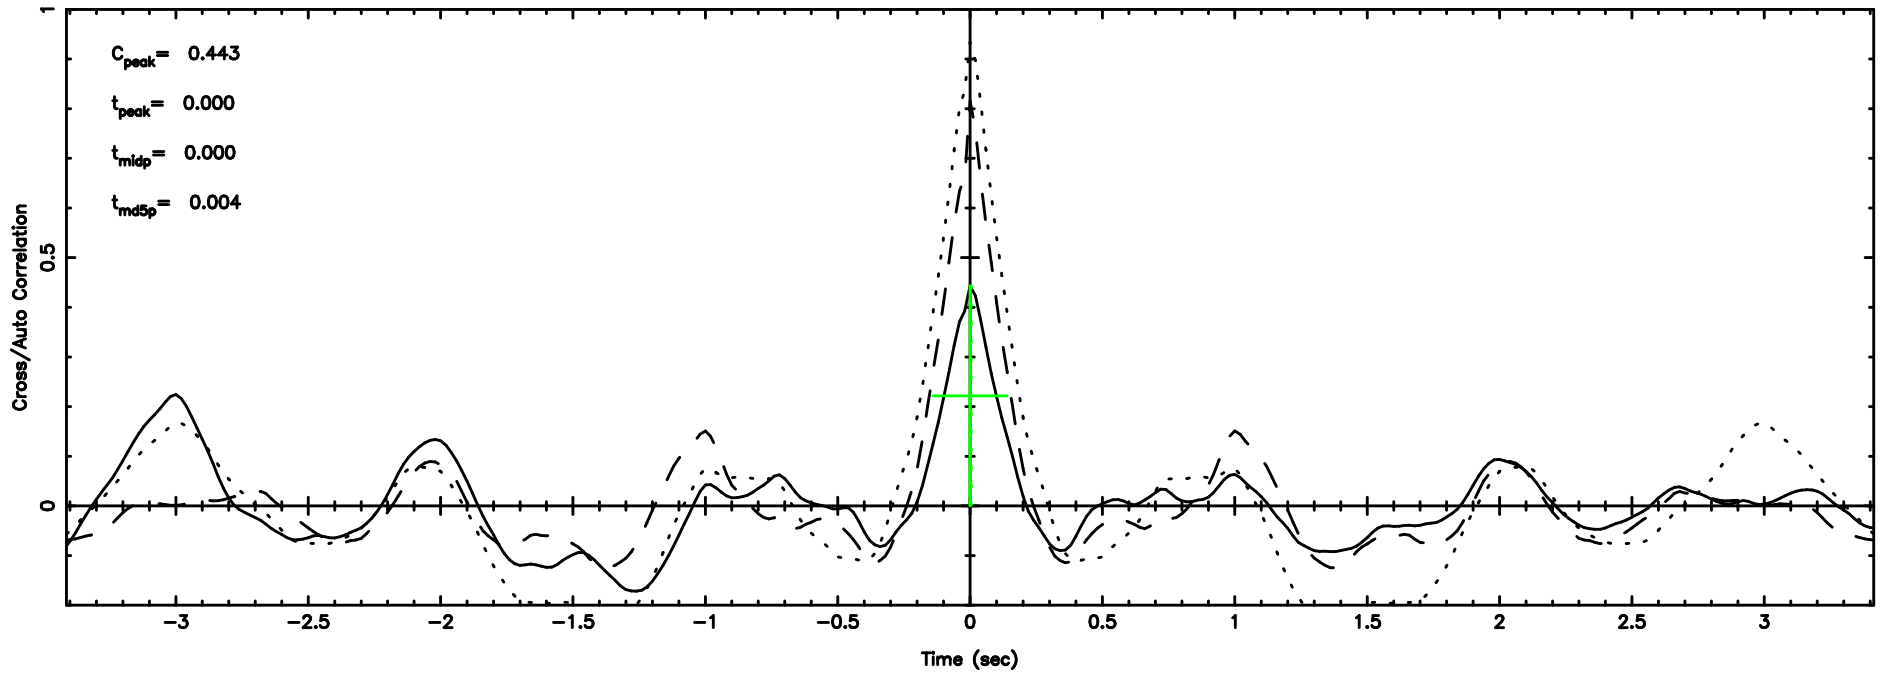

BLK: 4,SNR1: 4.5796 ,SNR2: 10.433

3C222 2026/06/03 7.69UT TOYOKAWA-KISO

K20260603163934

BLK: 4,SNR1: 7.8695 ,SNR2: 20.676

F20260603163937

BLK: 2, SNR1: 12.467 , SNR2: 29.206

3C222 2026/06/03 7.69UT FUJI -KISO