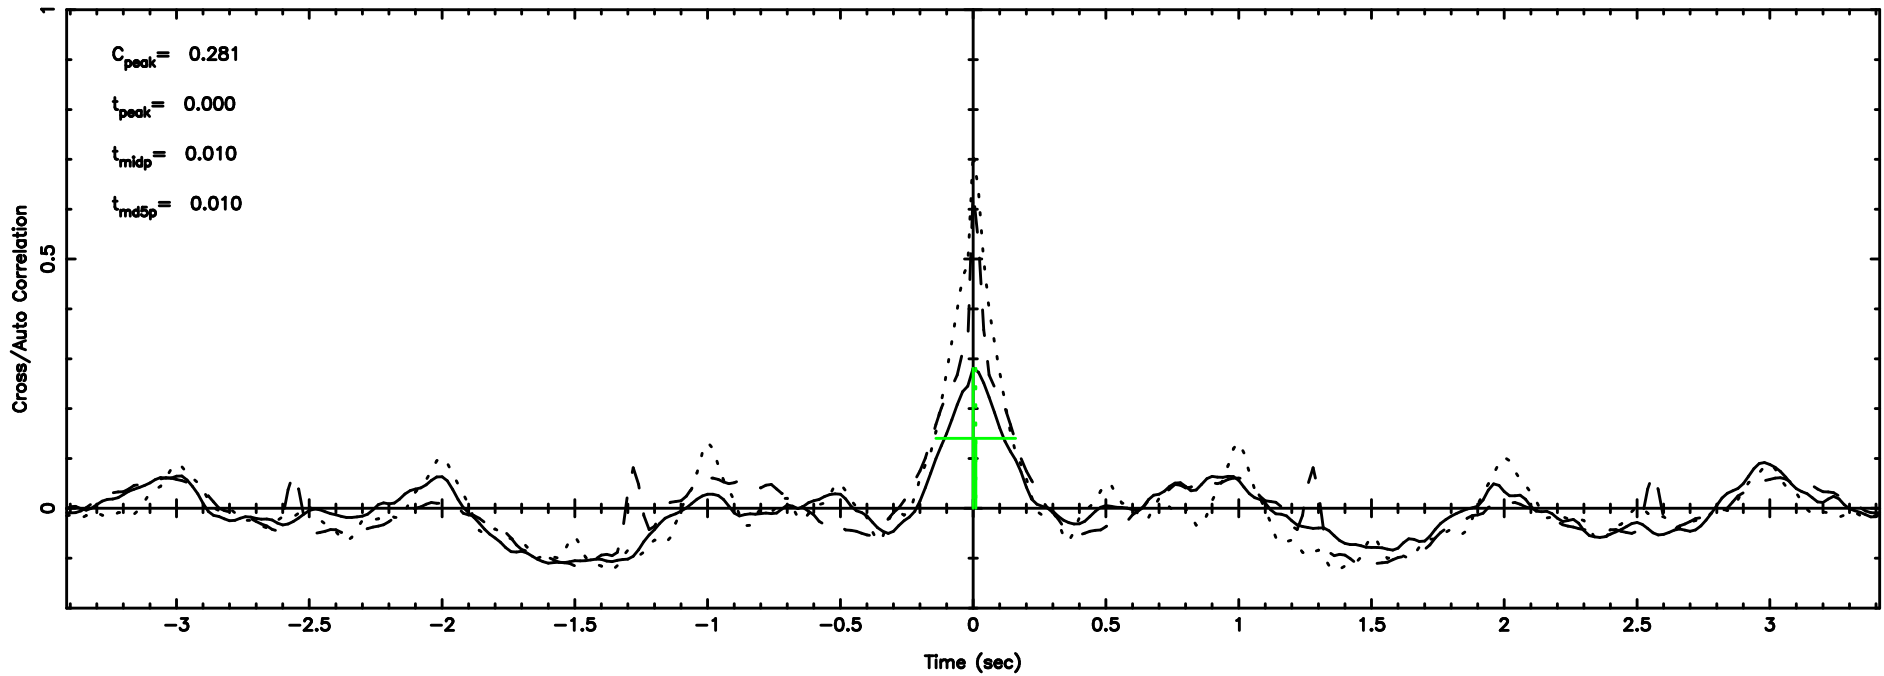

K20260603144737

BLK: 8,SNR1: 1.3792 ,SNR2: 4.5625

Frequency (Hz)

0741-06 2026/06/03 5.82UT FUJI -KISO

T20260603145724

BLK: 6,SNR1: 0.60510 ,SNR2: 1.5120

Frequency (Hz)

F20260603145724