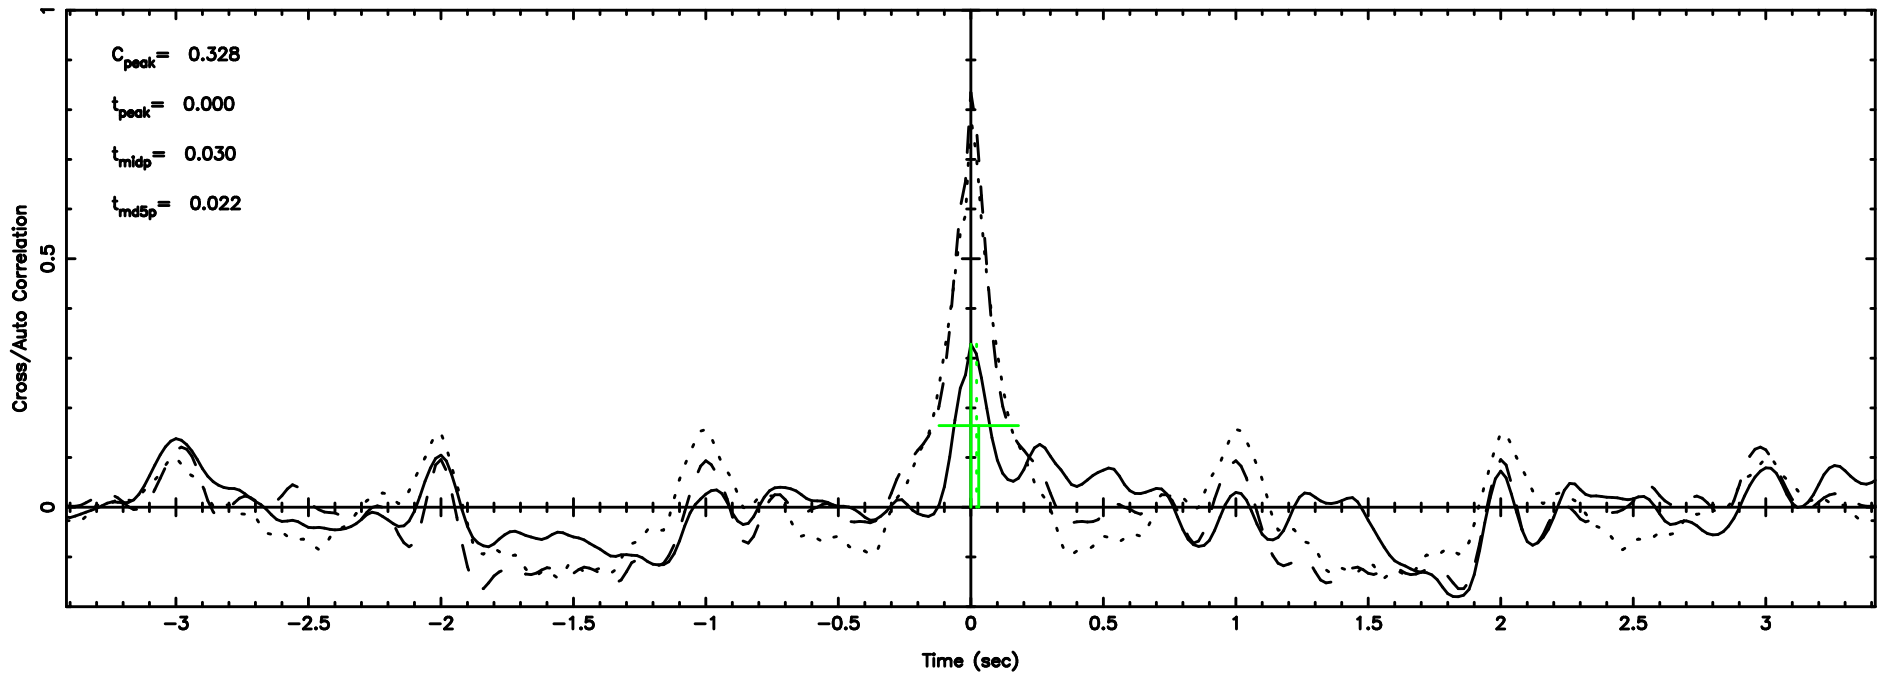

BLK: 6,SNR1: 6.9182 ,SNR2: 17.830

Frequency (Hz)

T20260603162513

BLK: 2,SNR1: 4.8340 ,SNR2: 16.213

Frequency (Hz)

0919-142 2026/06/03 7.45UT TOYOKAWA-FUJI

F20260603162513

BLK: 2,SNR1: 5.5837 ,SNR2: 18.726