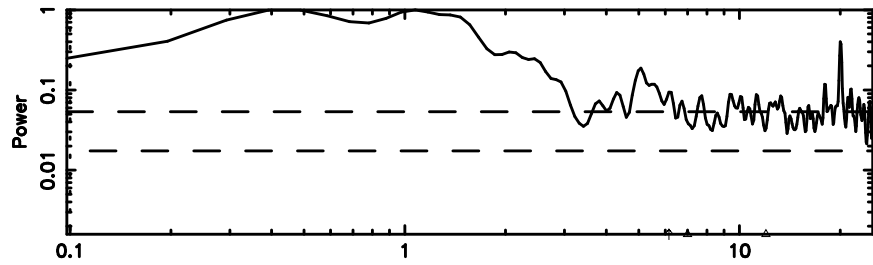

BLK: 5,SNR1: 1.4271 ,SNR2: 4.6190