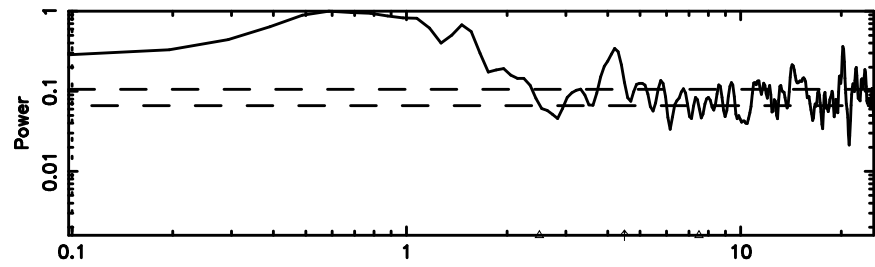

F20260603151727

BLK: 3,SNR1: 2.5658 ,SNR2: 6.5237

Frequency (Hz)

T20260603151727

BLK: 2,SNR1: 0.34851 ,SNR2: 2.2309

Frequency (Hz)

3C196 2026/06/03 6.32UT TOYOKAWA-KISO

K20260603151724