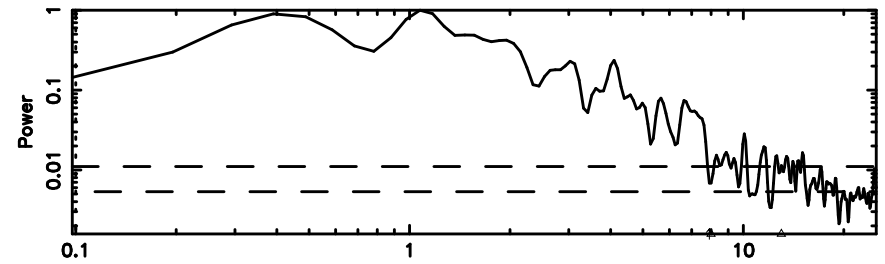

BLK: 6,SNR1: 6.9182 ,SNR2: 17.830