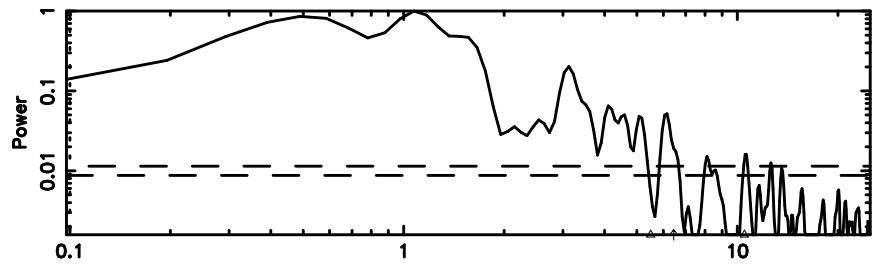

BLK: 2,SNR1: 6.2173 ,SNR2: 20.652