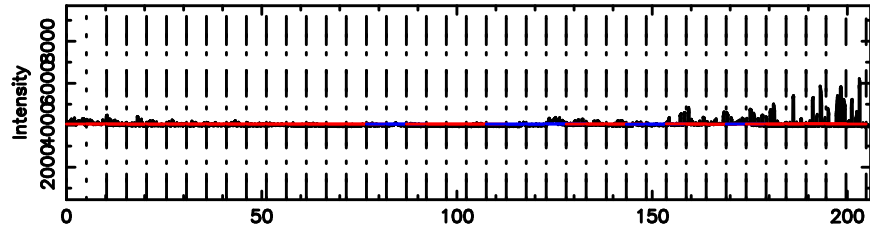

BLK: 4,SNR1: 13.155 ,SNR2: 40.562

Frequency (Hz)

3C208 2026/06/03 6.97UT TOYOKAWA-KISO

K20260603155618

BLK: 4,SNR1: 9.4610 ,SNR2: 23.556

Frequency (Hz)

F20260603155621

BLK: 9,SNR1: 9.9042 ,SNR2: 24.270