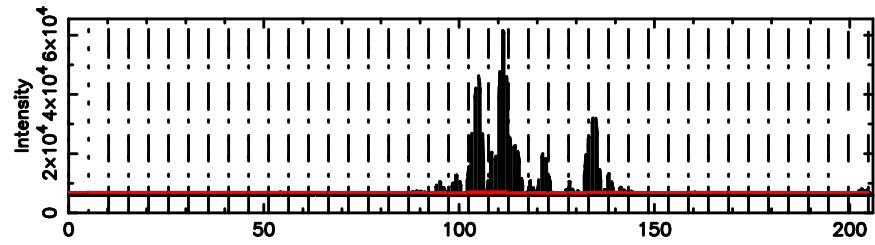

BLK: 2,SNR1: 10.271 ,SNR2: 25.638

Frequency (Hz)

0834-19 2026/06/03 6.70UT FUJI -KISO

T20260603154519

No.Good Data

Frequency (Hz)

0839-071 2026/06/03 6.78UT TOYOKAWA-FUJI

F20260603154519