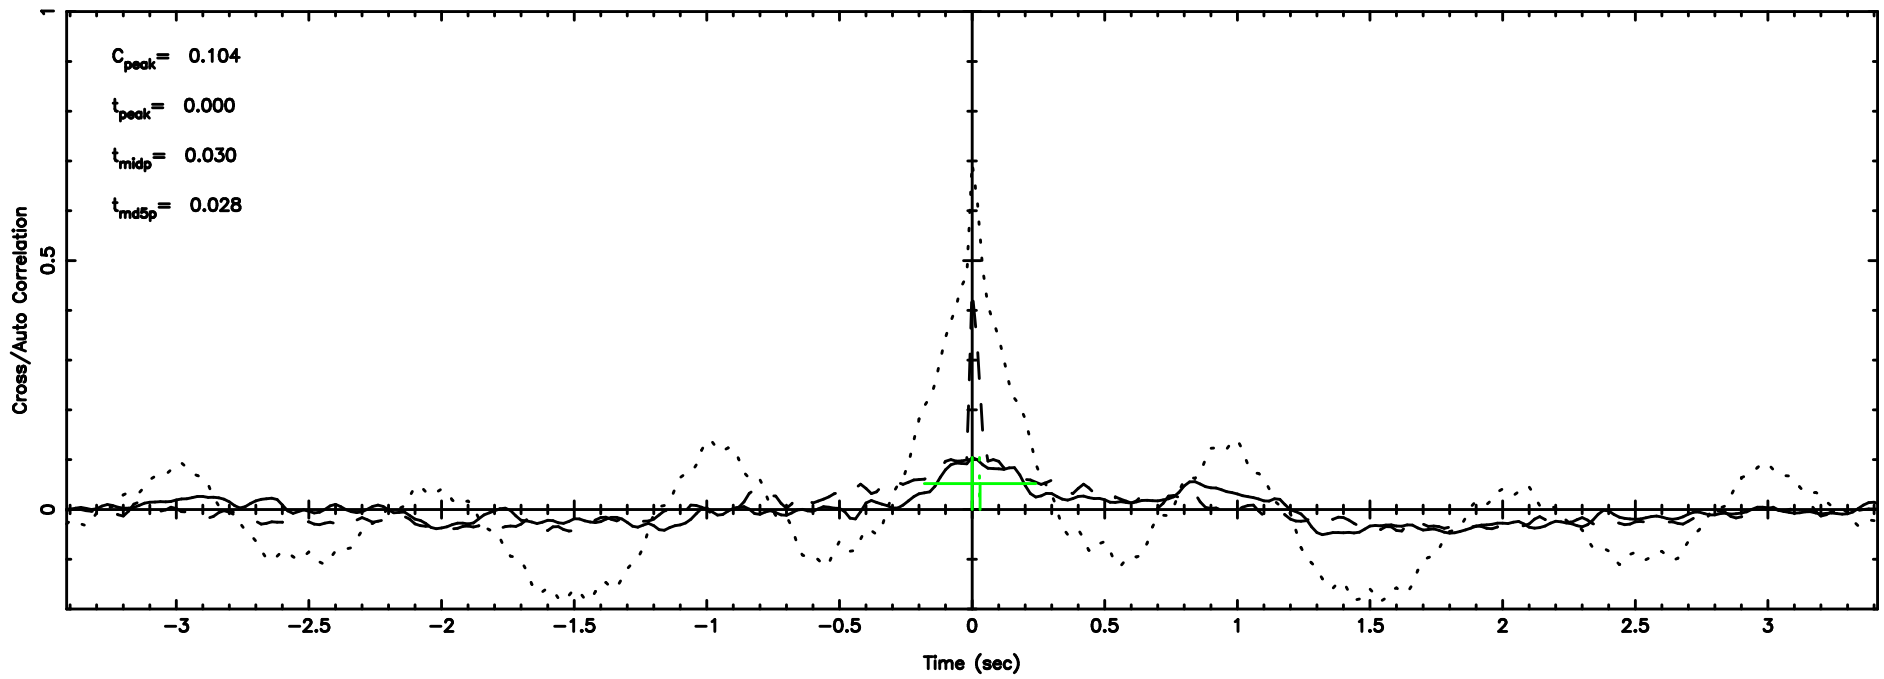

T20260603152836

BLK: 8,SNR1: 0.22592 ,SNR2: 1.0012

Frequency (Hz)

K20260603152833

BLK: 8,SNR1: 1.3188 ,SNR2: 5.4769

Frequency (Hz)

0821+394 2026/06/03 6.50UT TOYOKAWA-KISO

F20260603152836