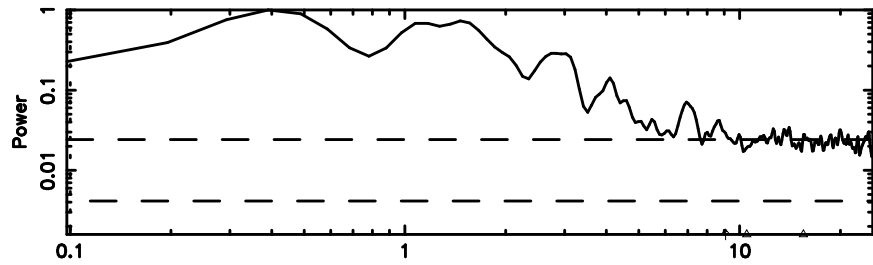

BLK:13,SNR1: 2.9777 ,SNR2: 6.6001