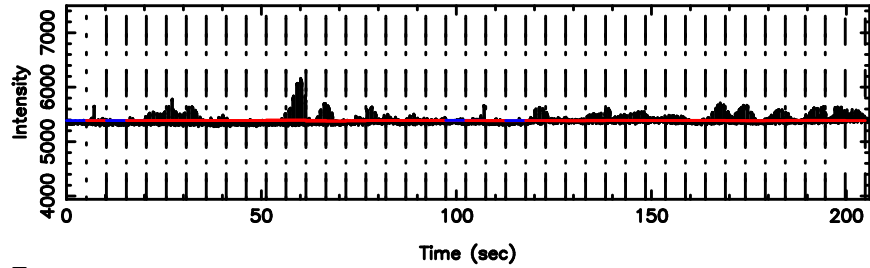

T20260603163937