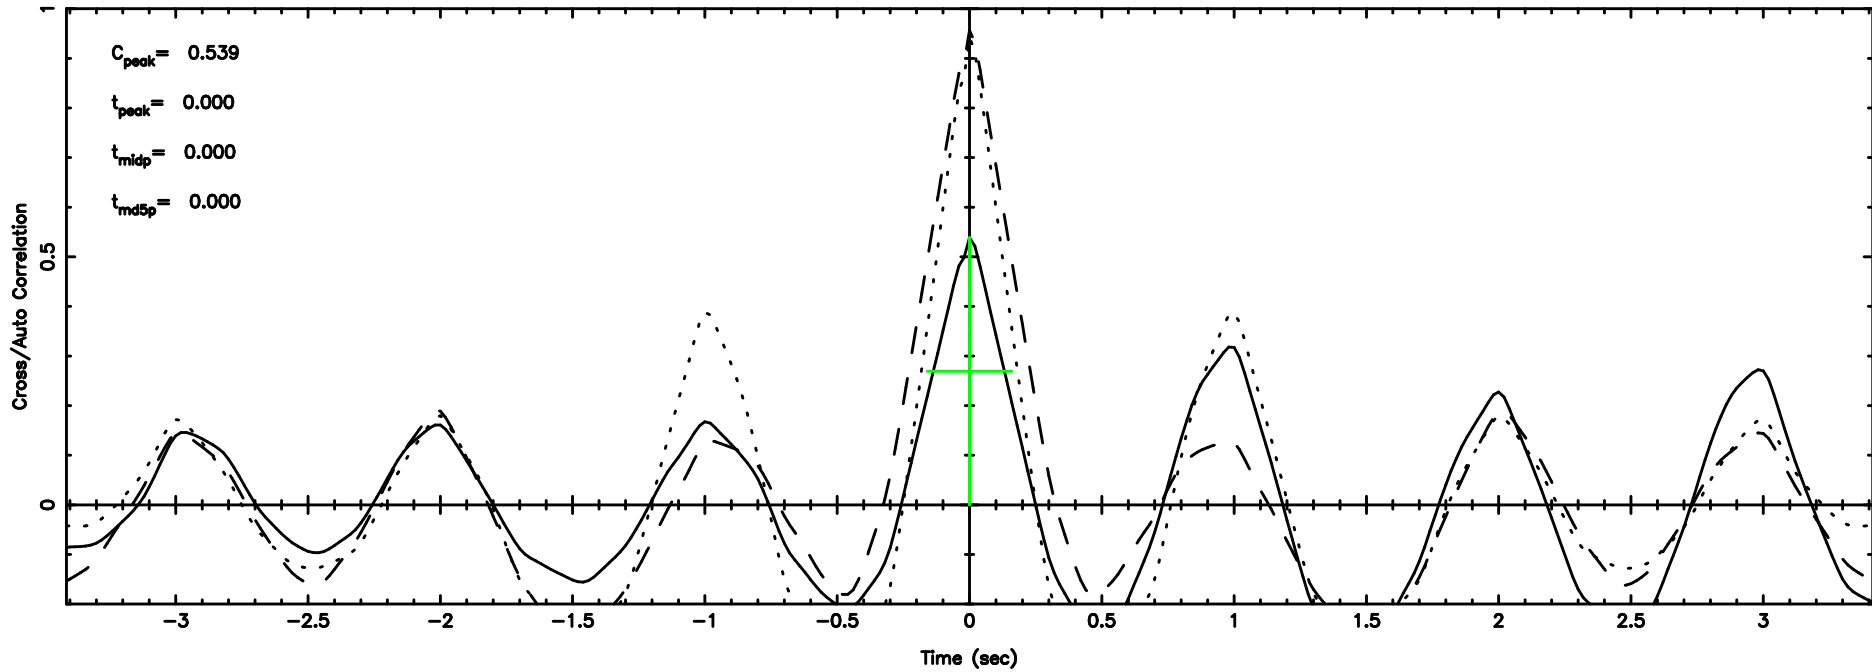

Frequency (Hz)