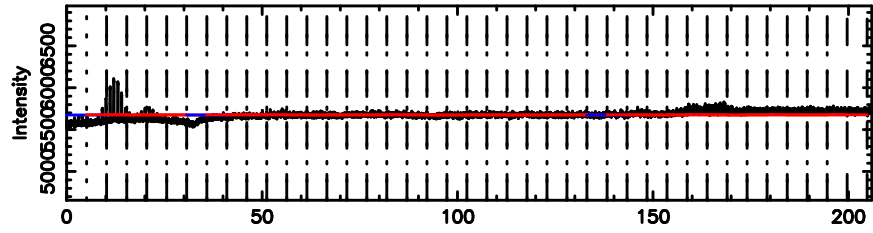

3C190 2026/06/03 6.11UT FUJI -KISO

K20260603150457

BLK: 1,SNR1: 4.2098 ,SNR2: 8.4839

Frequency (Hz)

T20260603151727

BLK: 3,SNR1: 1.2614 ,SNR2: 4.2107

Frequency (Hz)

3C196 2026/06/03 6.32UT TOYOKAWA-FUJI