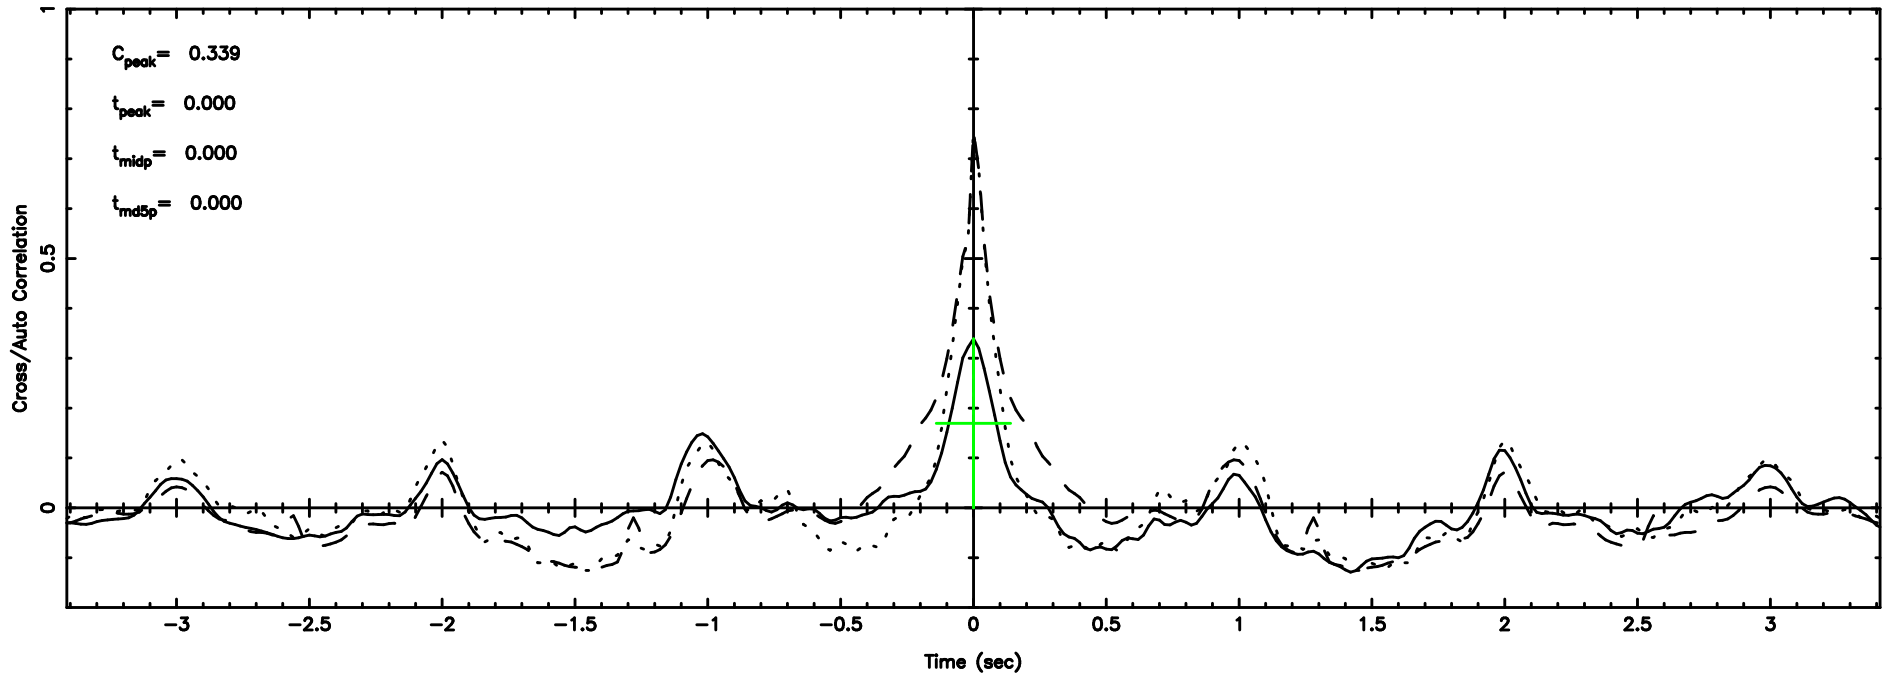

F20260603143940

BLK:12,SNR1: 3.3118 ,SNR2: 9.8128

Frequency (Hz)

K20260603143938

BLK:12,SNR1: 1.6080 ,SNR2: 6.5831

Frequency (Hz)

0732+33 2026/06/03 5.69UT FUJI -KISO

T20260603144740