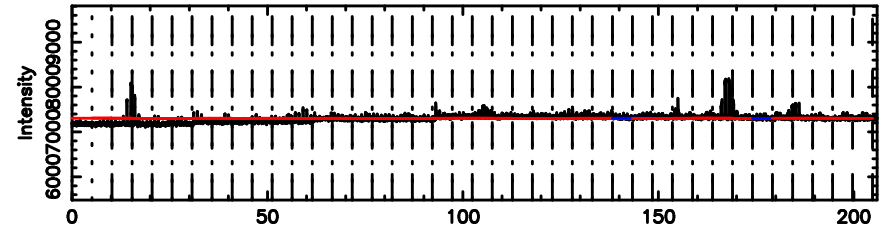

F20260603151727

BLK: 3,SNR1: 2.5658 ,SNR2: 6.5237

Frequency (Hz)

T20260603151727

BLK: 2,SNR1: 0.34851 ,SNR2: 2.2309

Frequency (Hz)

3C196 2026/06/03 6.32UT TOYOKAWA-KISO

K20260603151724