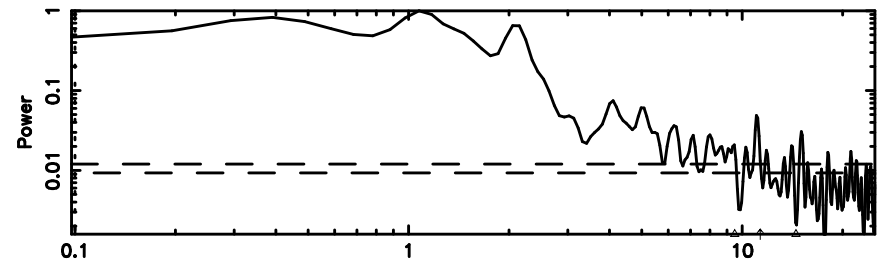

BLK: 4,SNR1: 6.0029 ,SNR2: 10.877