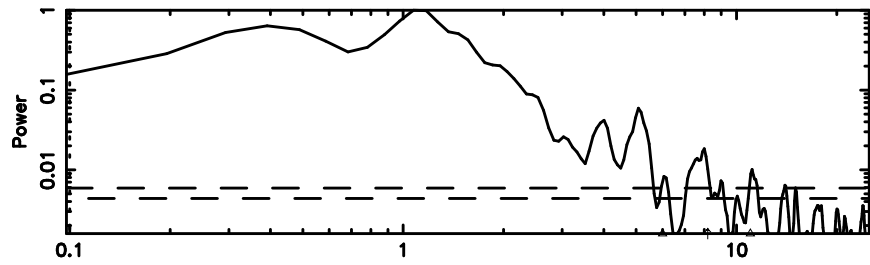

BLK: 4,SNR1: 8.6496 ,SNR2: 21.326

Frequency (Hz)

T20260603172457

BLK: 4,SNR1: 8.6671 ,SNR2: 22.011

Frequency (Hz)

3C241 2026/06/03 8.44UT TOYOKAWA-KISO

K20260603172454

BLK: 4,SNR1: 8.4908 ,SNR2: 20.998