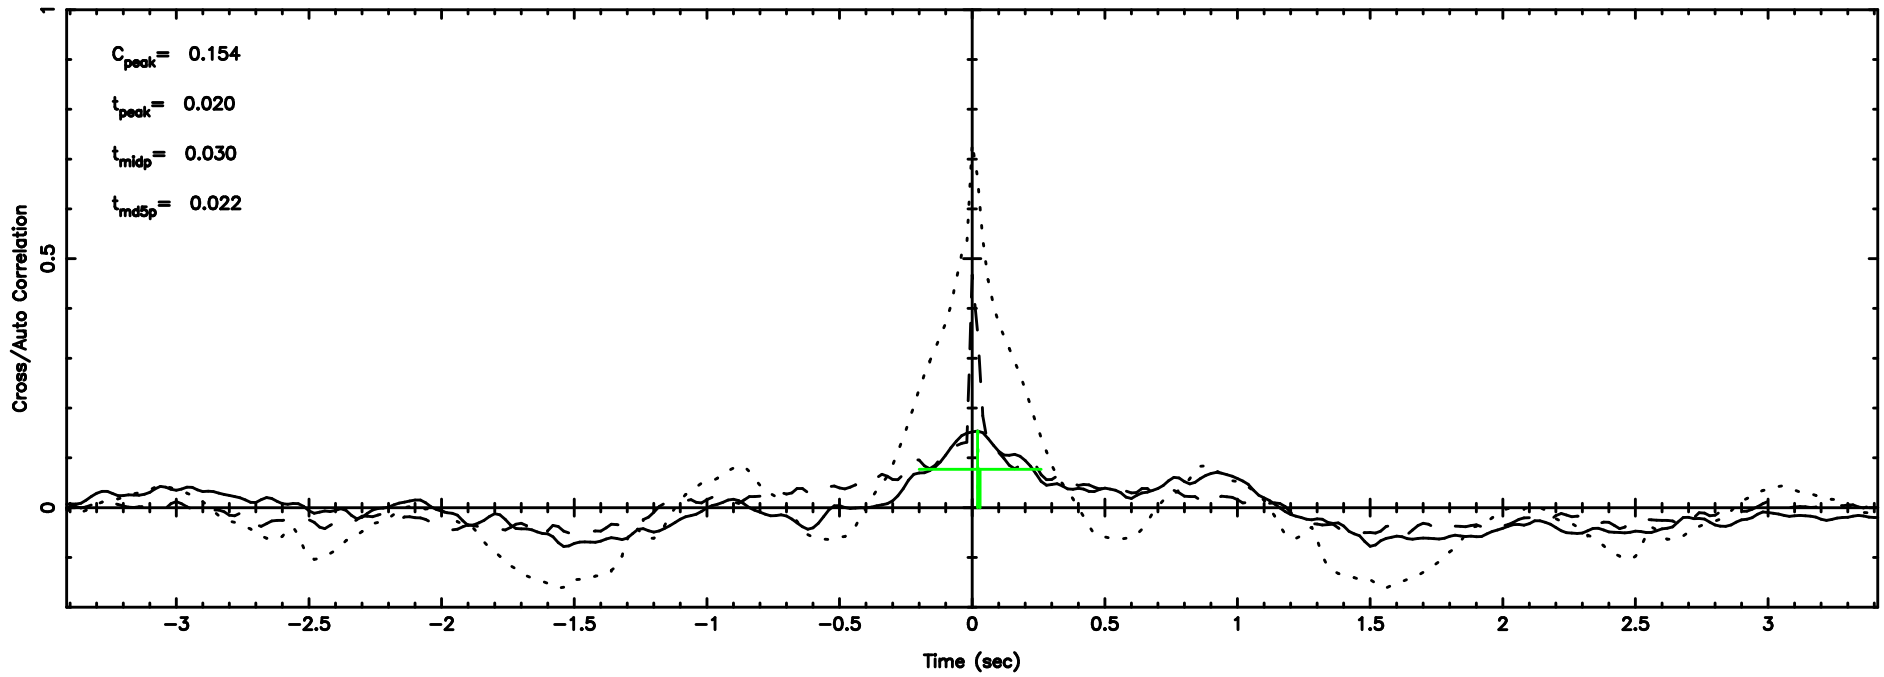

Frequency (Hz)

T20260603152836

BLK:10,SNR1: 0.22391 ,SNR2: 1.3481

Frequency (Hz)

F20260603152836

BLK:10,SNR1: 2.3017 ,SNR2: 5.5258

Frequency (Hz)

0821+394 2026/06/03 6.50UT TOYOKAWA-FUJI