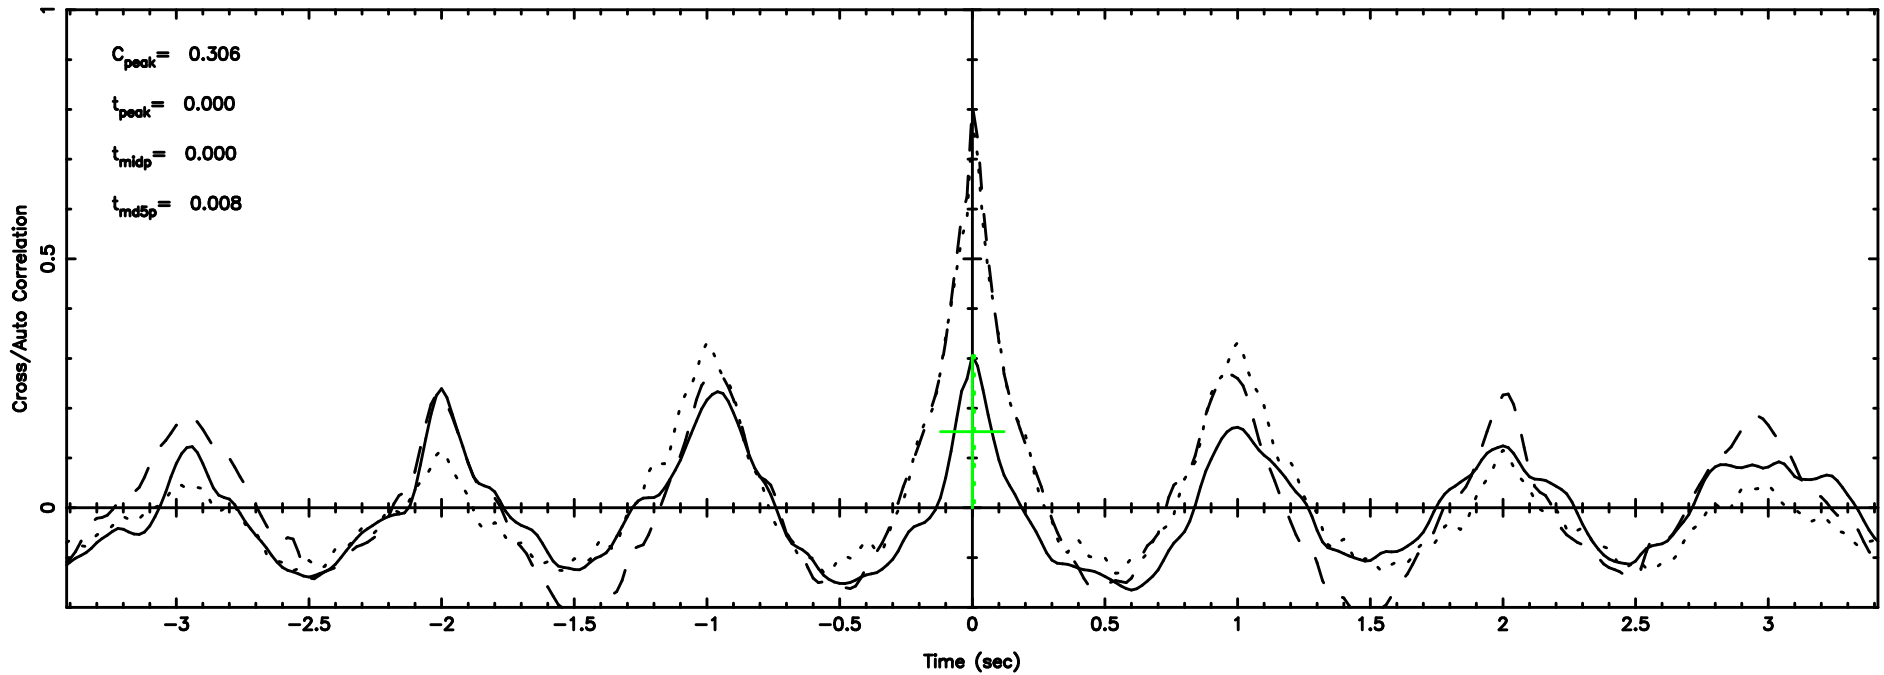

Frequency (Hz)

T20260603152836

BLK:10,SNR1: 0.22391 ,SNR2: 1.3481

Frequency (Hz)

F20260603152836

BLK:10,SNR1: 2.3017 ,SNR2: 5.5258

Frequency (Hz)

0821+394 2026/06/03 6.50UT TOYOKAWA-FUJI