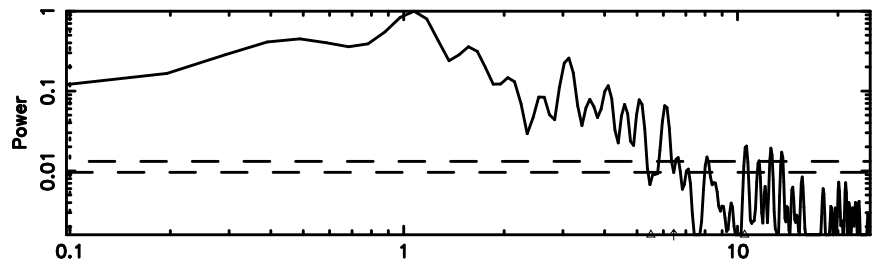

BLK: 6,SNR1: 6.9182 ,SNR2: 17.830

Frequency (Hz)

T20260603162513

BLK: 2,SNR1: 4.8340 ,SNR2: 16.213

Frequency (Hz)

0919-142 2026/06/03 7.45UT TOYOKAWA-FUJI

F20260603162513

BLK: 2,SNR1: 5.5837 ,SNR2: 18.726