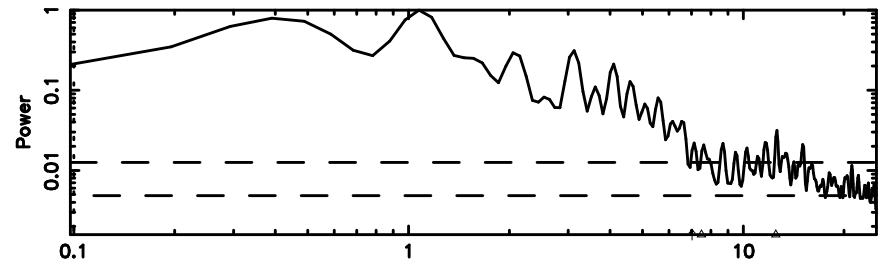

Frequency (Hz)

0723+10 2026/06/03 5.52UT FUJI -KISO

T20260603143940

BLK:10,SNR1: 2.4609 ,SNR2: 5.6755

Frequency (Hz)

0732+33 2026/06/03 5.69UT TOYOKAWA-FUJI

F20260603143940

BLK:10,SNR1: 4.7191 ,SNR2: 13.735