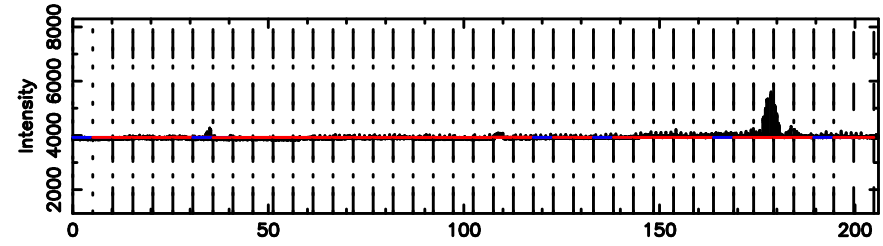

K20260603144737

BLK: 8,SNR1: 1.3792 ,SNR2: 4.5625

Frequency (Hz)

0741-06 2026/06/03 5.82UT FUJI -KISO

T20260603145724

BLK: 6,SNR1: 0.60510 ,SNR2: 1.5120

Frequency (Hz)

F20260603145724