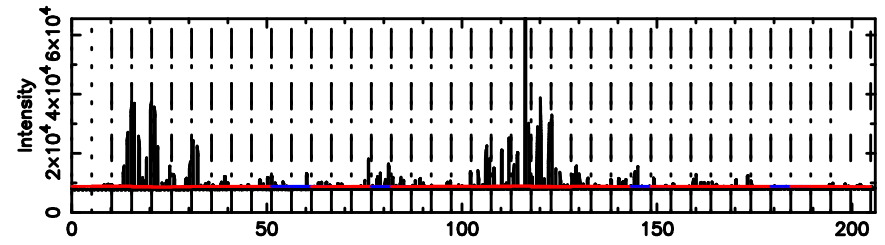

Frequency (Hz)

0926+117 2026/06/03 7.56UT TOYOKAWA-KISO

K20260603163150