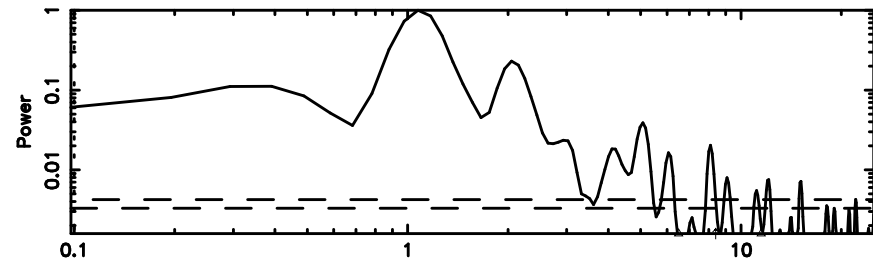

BLK: 4,SNR1: 8.6496 ,SNR2: 21.326

Frequency (Hz)

T20260603172457

BLK: 4,SNR1: 8.6671 ,SNR2: 22.011

Frequency (Hz)

3C241 2026/06/03 8.44UT TOYOKAWA-KISO

K20260603172454

BLK: 4,SNR1: 8.4908 ,SNR2: 20.998