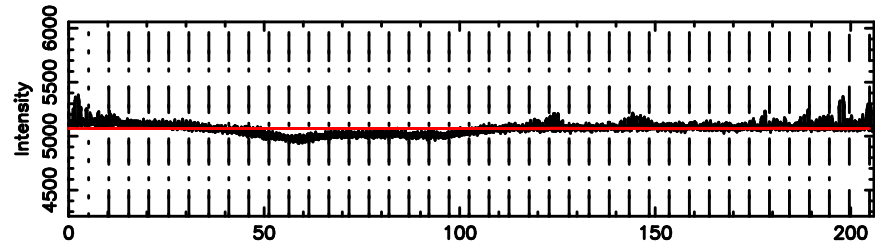

T20260603150500