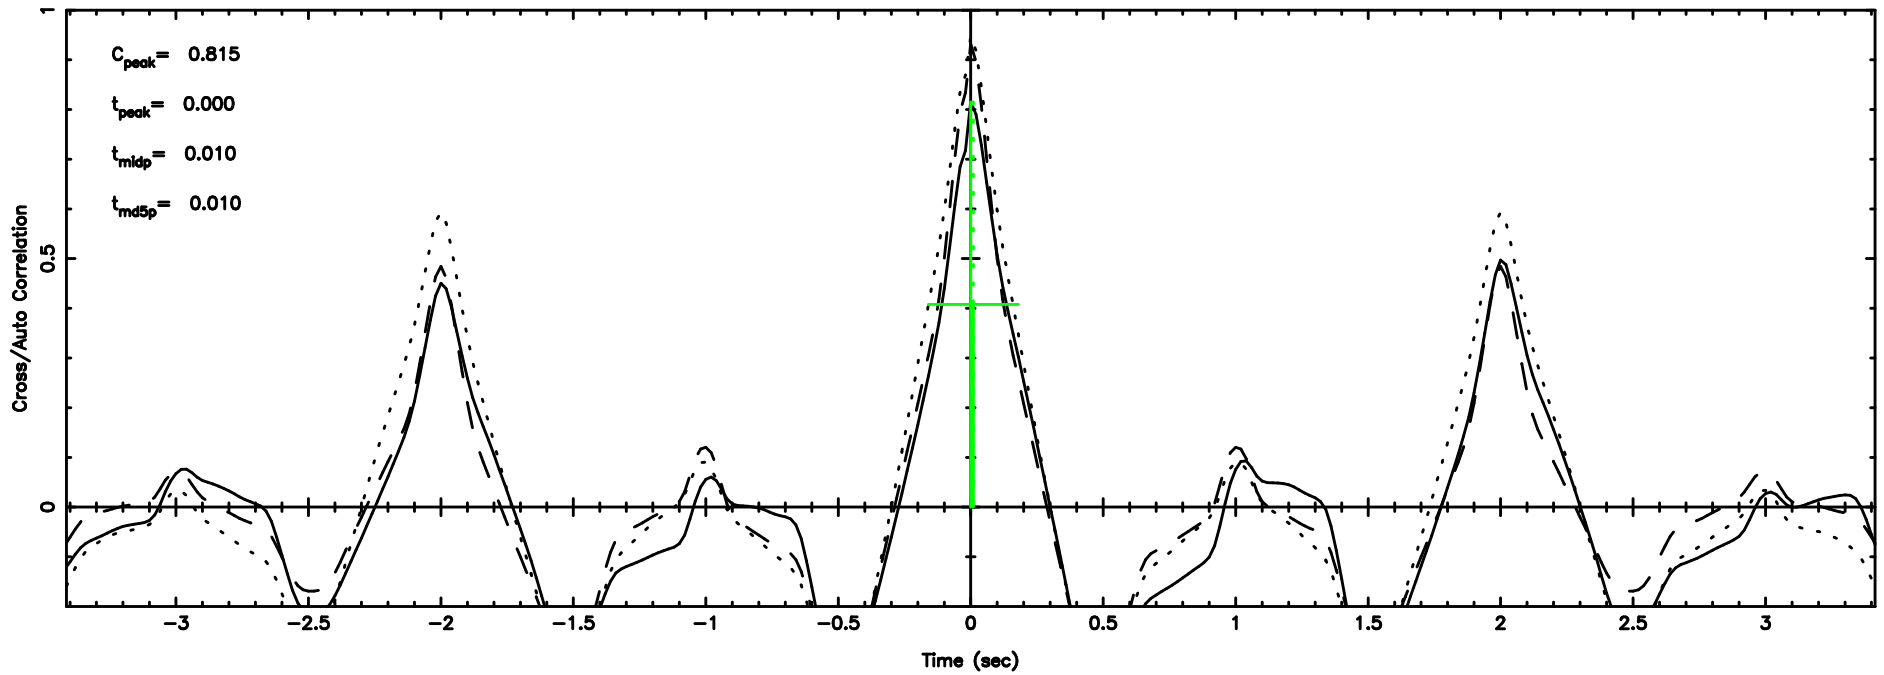

Frequency (Hz)