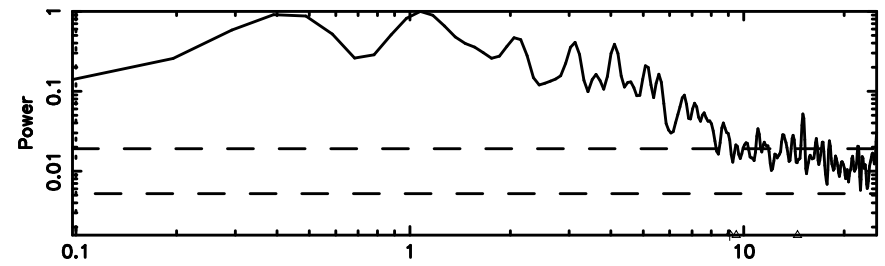

BLK: 7,SNR1: 4.3507 ,SNR2: 9.6984