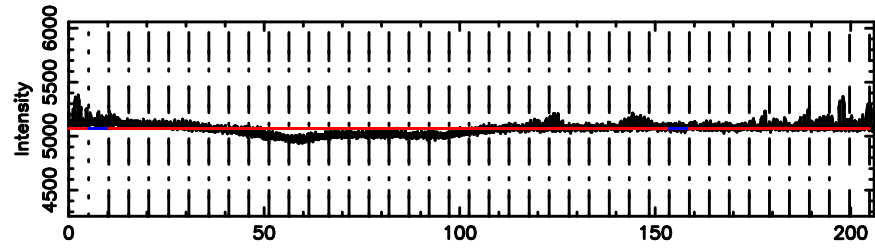

T20260603150500