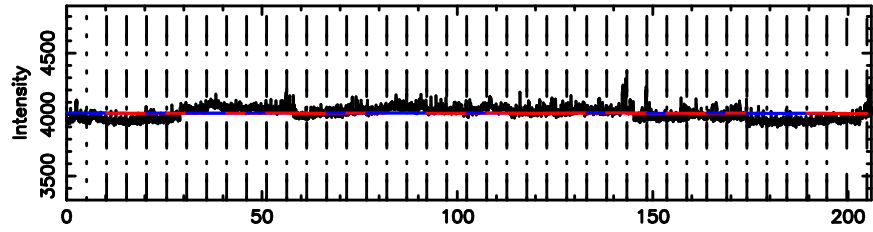

T20260603152836

BLK: 8,SNR1: 0.22592 ,SNR2: 1.0012

Frequency (Hz)

K20260603152833

BLK: 8,SNR1: 1.3188 ,SNR2: 5.4769

Frequency (Hz)

0821+394 2026/06/03 6.50UT TOYOKAWA-KISO

F20260603152836