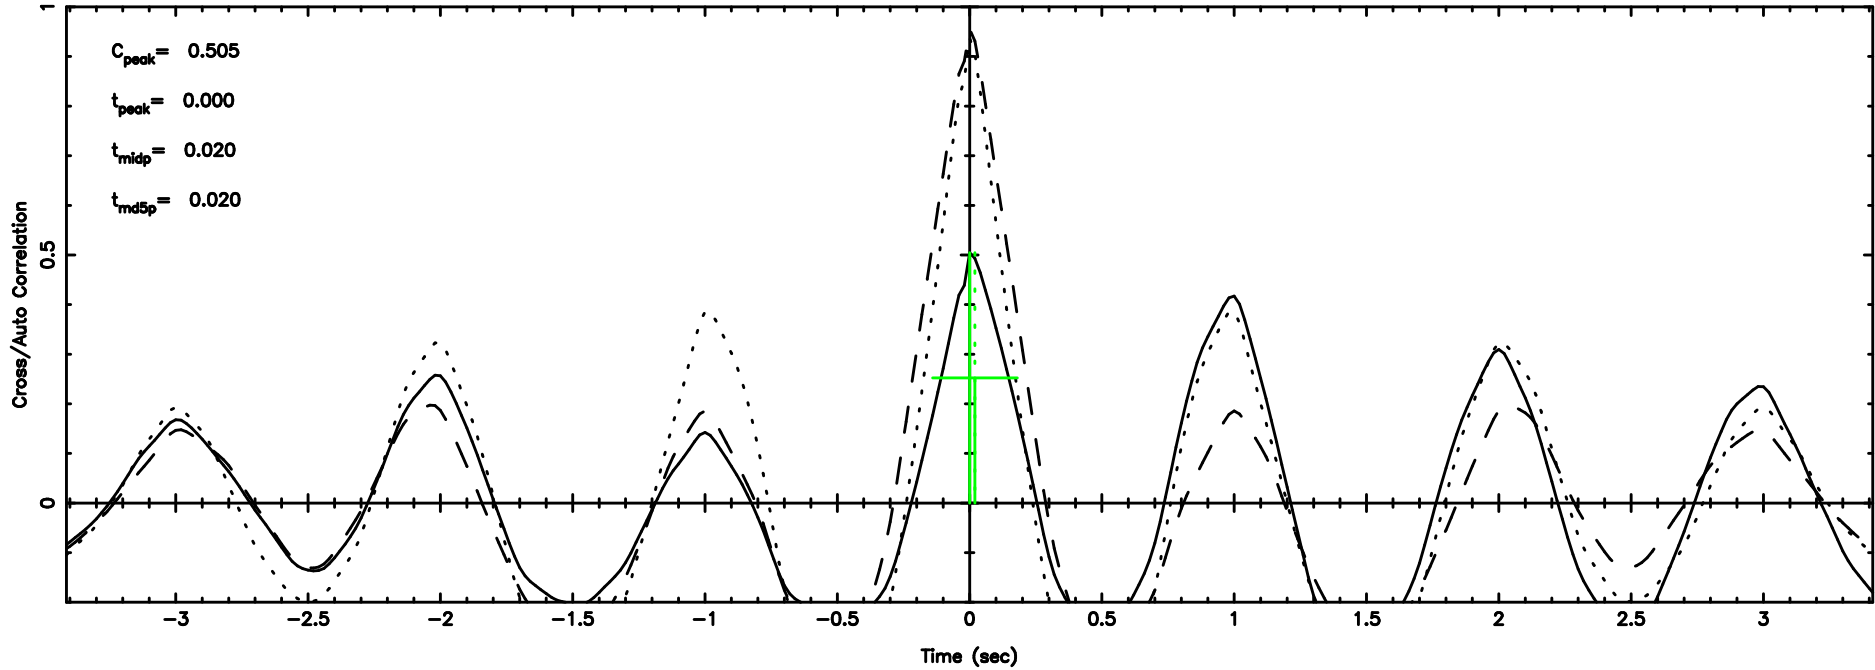

Frequency (Hz)