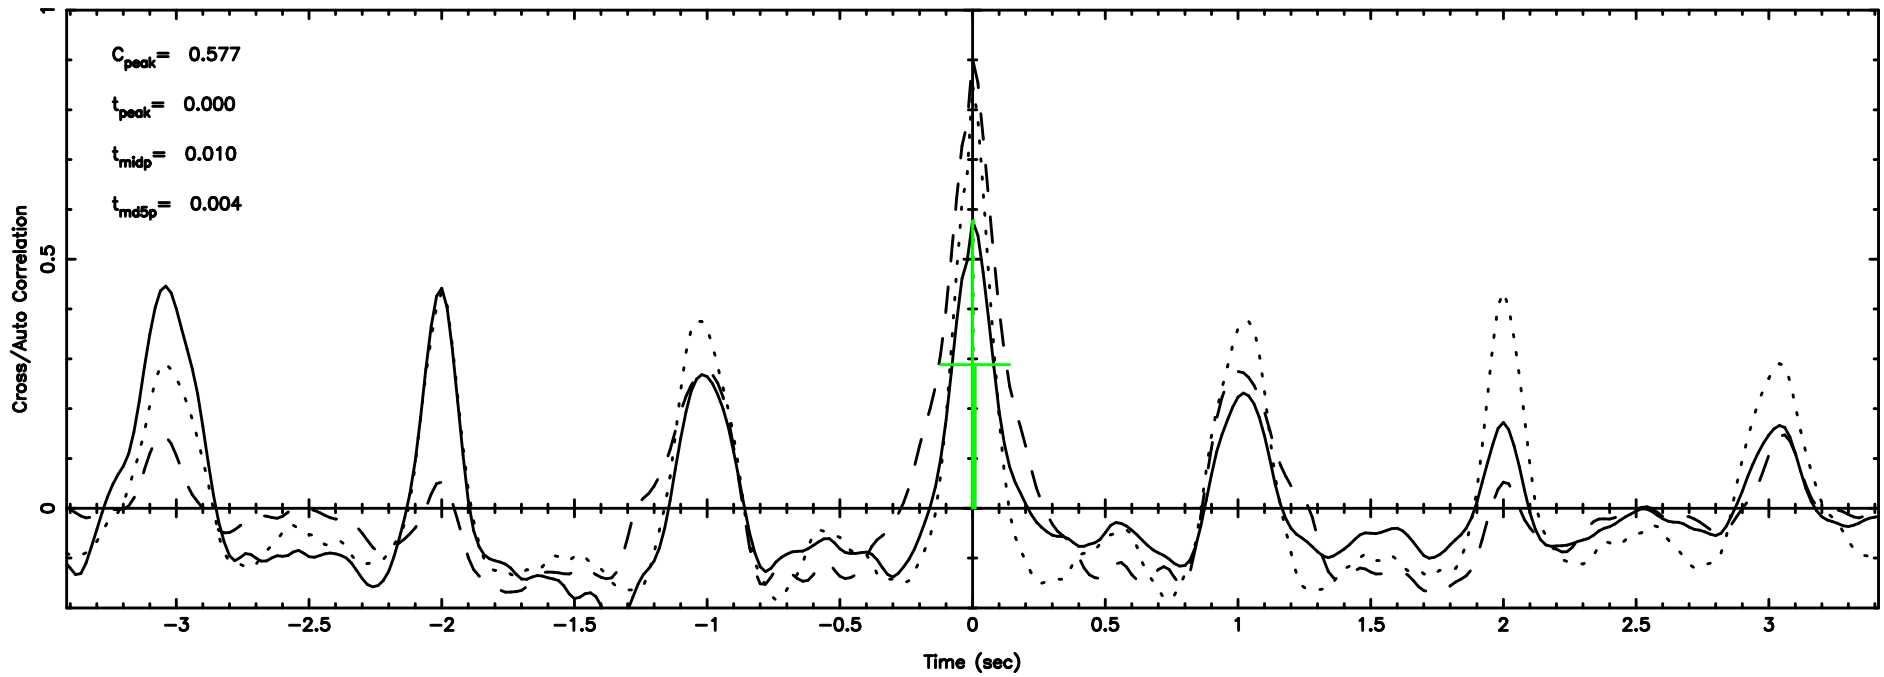

3C190 2026/06/03 6.11UT FUJI -KISO

K20260603150457

BLK: 1,SNR1: 4.2098 ,SNR2: 8.4839

Frequency (Hz)

T20260603151727

BLK: 3,SNR1: 1.2614 ,SNR2: 4.2107

Frequency (Hz)

3C196 2026/06/03 6.32UT TOYOKAWA-FUJI