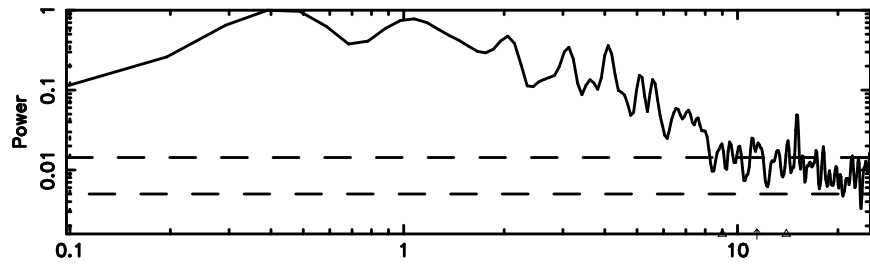

K20260603161300

BLK: 6,SNR1: 5.6670 ,SNR2: 11.690

Frequency (Hz)

F20260603161303

BLK: 6,SNR1: 5.6241 ,SNR2: 9.9419

Frequency (Hz)

3C216 2026/06/03 7.25UT FUJI -KISO

K20260603161300