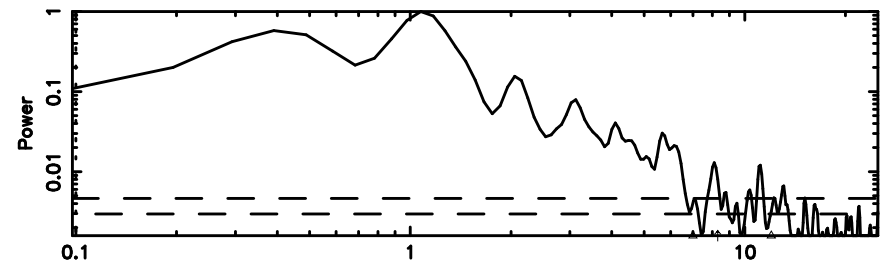

0752-200 2026/06/03 5.98UT FUJI -KISO

T20260603150500

BLK: 2,SNR1: 0.79893 ,SNR2: 4.9145

Frequency (Hz)

3C190 2026/06/03 6.11UT TOYOKAWA-FUJI

F20260603150500

BLK: 2,SNR1: 8.9724 ,SNR2: 22.254

Frequency (Hz)