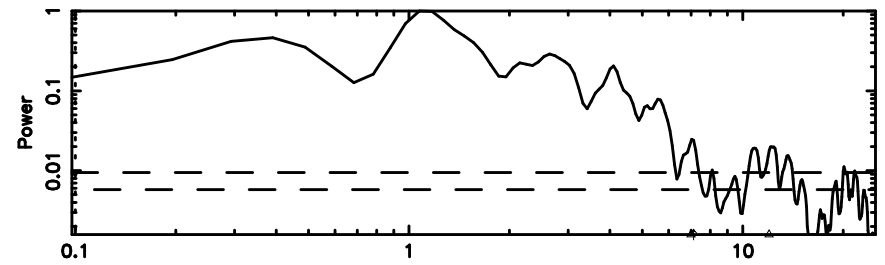

BLK:13,SNR1: 6.6235 ,SNR2: 19.113