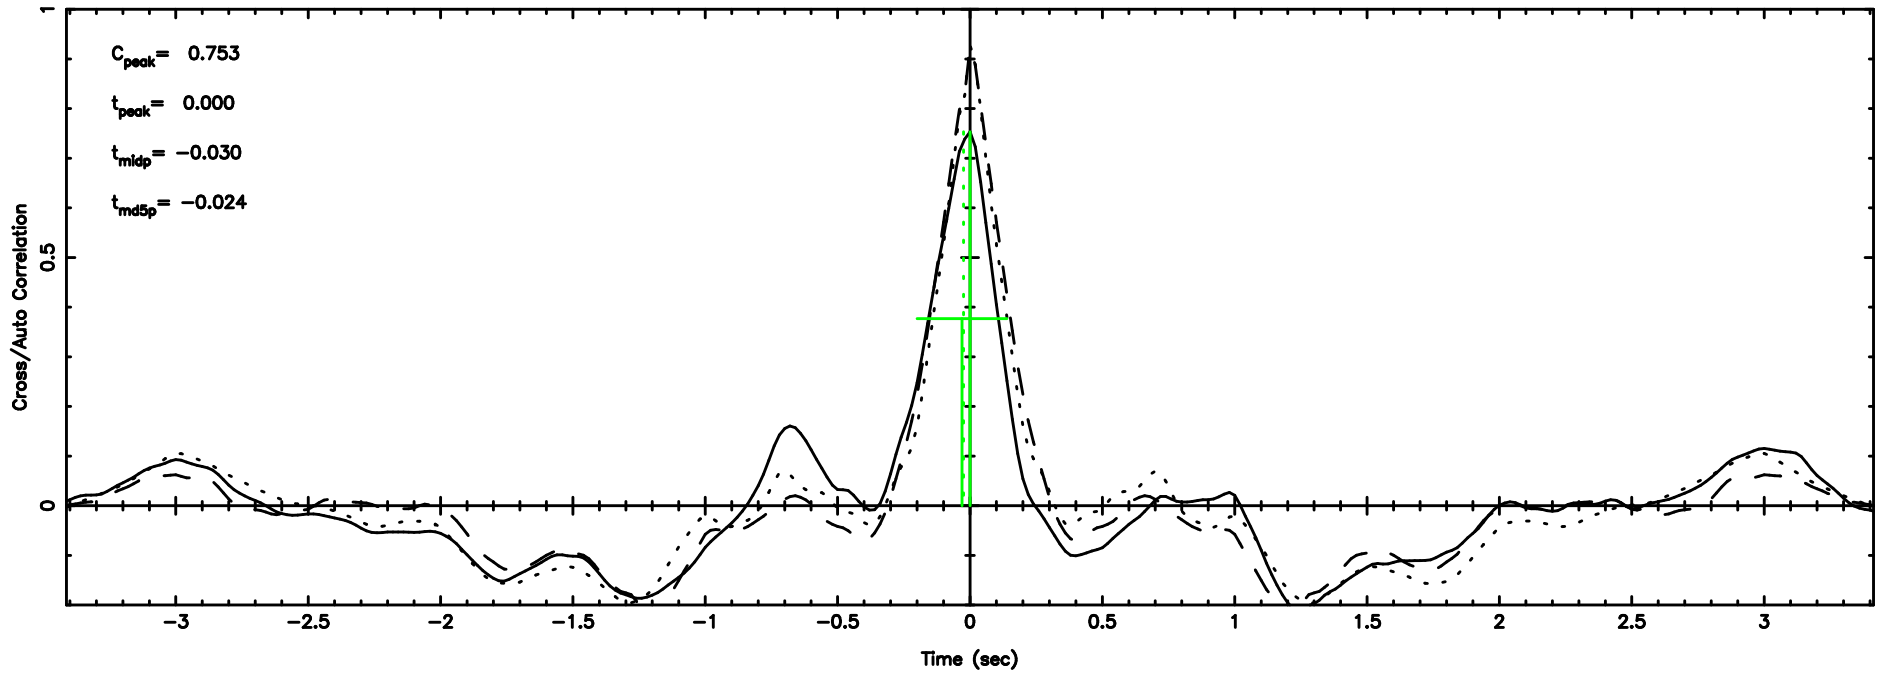

BLK: 2, SNR1: 7.8449 , SNR2: 20.612