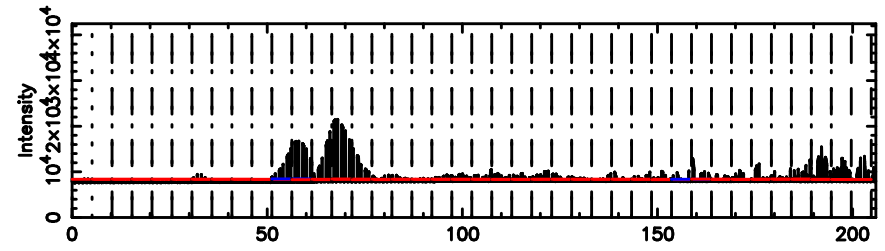

Frequency (Hz)

T20260603162513

BLK: 2,SNR1: 6.2173 ,SNR2: 20.652

Frequency (Hz)

0919-142 2026/06/03 7.45UT TOYOKAWA-KISO

K20260603162510

BLK: 2,SNR1: 4.6382 ,SNR2: 15.744

Frequency (Hz)