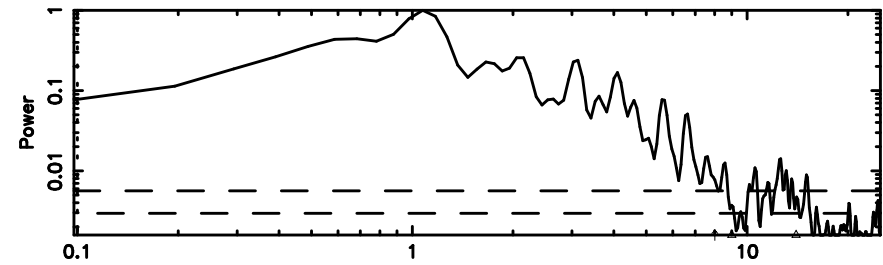

BLK: 5, SNR1: 9.3494 ,SNR2: 21.320

Frequency (Hz)

K20260603141910

BLK: 5, SNR1: 9.1915 ,SNR2: 23.416

Frequency (Hz)

0713-024 2026/06/03 5.35UT TOYOKAWA-KISO

FUJI

No.Good Data