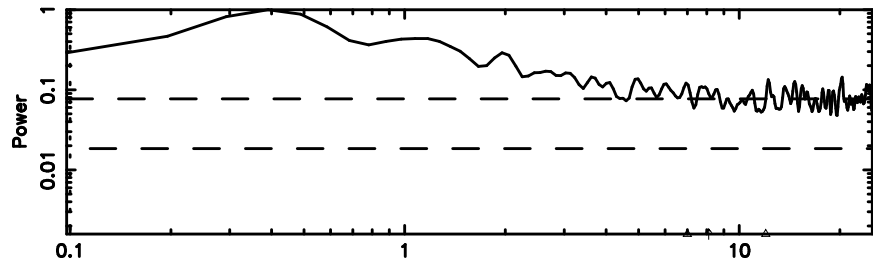

K20260603144737

BLK: 8,SNR1: 1.3792 ,SNR2: 4.5625

Frequency (Hz)

0741-06 2026/06/03 5.82UT FUJI -KISO

T20260603145724

BLK: 6,SNR1: 0.60510 ,SNR2: 1.5120

Frequency (Hz)

F20260603145724