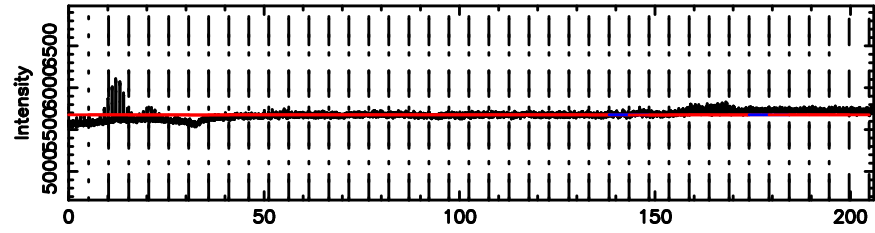

F20260603151727

BLK: 3,SNR1: 2.5658 ,SNR2: 6.5237

Frequency (Hz)

T20260603151727

BLK: 2,SNR1: 0.34851 ,SNR2: 2.2309

Frequency (Hz)

3C196 2026/06/03 6.32UT TOYOKAWA-KISO

K20260603151724