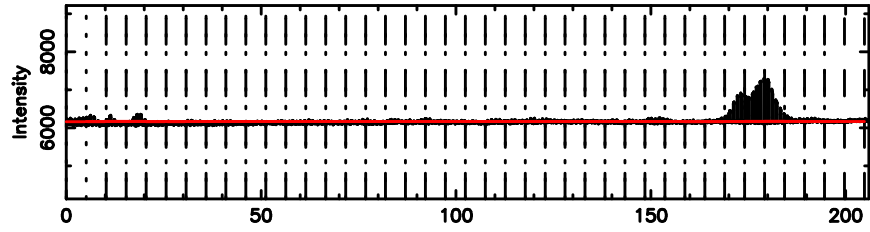

T20260603174017