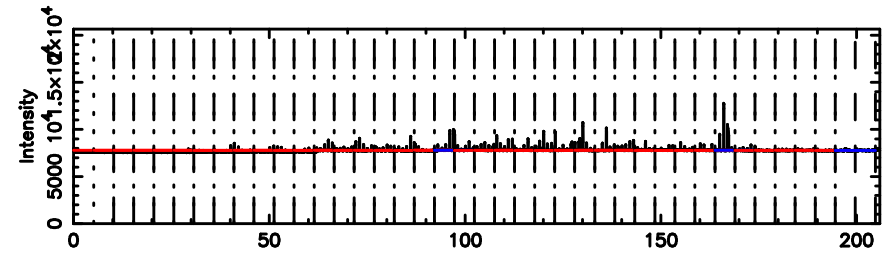

F20260603142925

BLK: 5,SNR1: 13.524 ,SNR2: 28.838

Frequency (Hz)

0723+10 2026/06/03 5.52UT TOYOKAWA-FUJI

T20260603142925

BLK: 3,SNR1: 12.590 ,SNR2: 31.753

Frequency (Hz)

K20260603142922