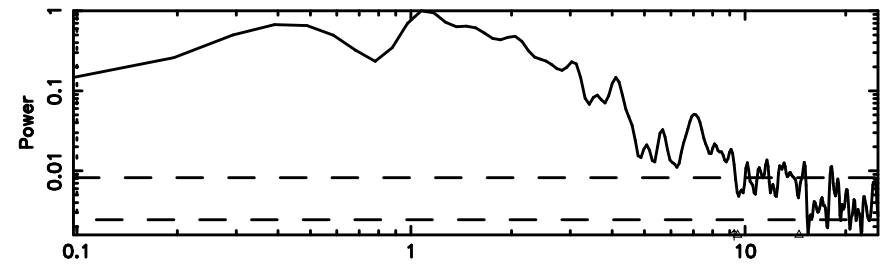

BLK: 6,SNR1: 9.1751 ,SNR2: 20.042