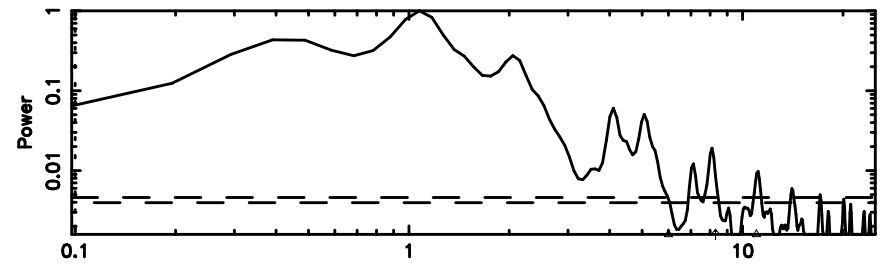

BLK: 5,SNR1: 9.1212 ,SNR2: 22.814