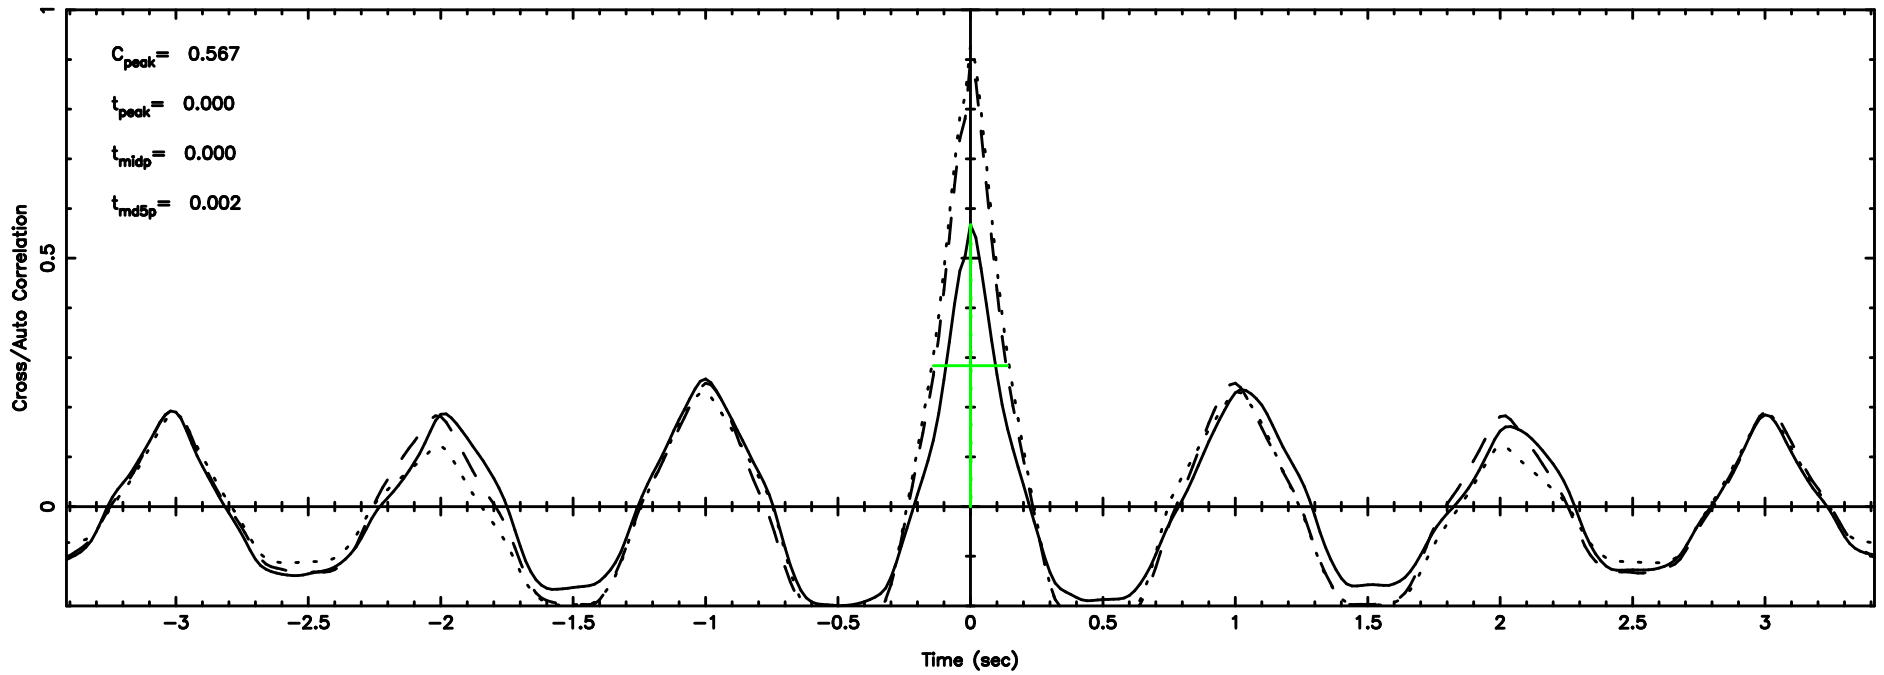

F20260603163153

BLK:13,SNR1: 6.6235 ,SNR2: 19.113

Frequency (Hz)

0926+117 2026/06/03 7.56UT TOYOKAWA-FUJI

T20260603163153

BLK: 5,SNR1: 6.9222 ,SNR2: 20.142

Frequency (Hz)

0926+117 2026/06/03 7.56UT TOYOKAWA-KISO