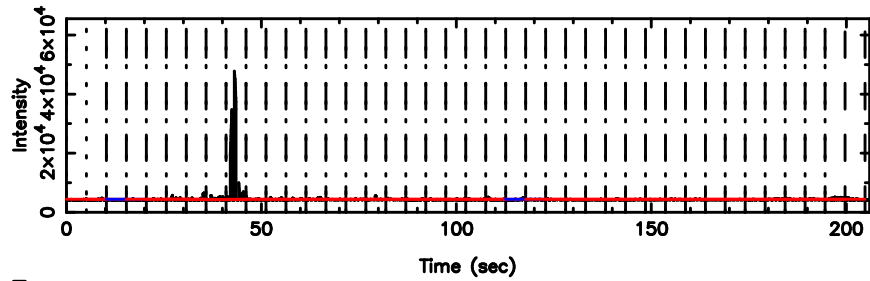

BLK: 4,SNR1: 4.5796 ,SNR2: 10.433

3C222 2026/06/03 7.69UT TOYOKAWA-KISO

K20260603163934

BLK: 4,SNR1: 7.8695 ,SNR2: 20.676

F20260603163937

BLK: 2, SNR1: 12.467 , SNR2: 29.206

3C222 2026/06/03 7.69UT FUJI -KISO