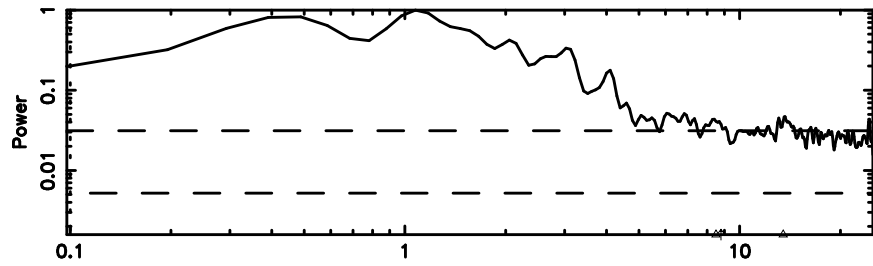

Frequency (Hz)

0723+10 2026/06/03 5.52UT FUJI -KISO

T20260603143940

BLK:10,SNR1: 2.4609 ,SNR2: 5.6755

Frequency (Hz)

0732+33 2026/06/03 5.69UT TOYOKAWA-FUJI

F20260603143940

BLK:10,SNR1: 4.7191 ,SNR2: 13.735