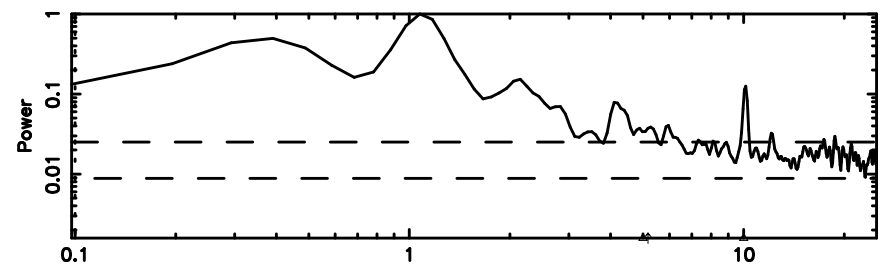

T20260603152836

BLK: 8,SNR1: 0.22592 ,SNR2: 1.0012

Frequency (Hz)

K20260603152833

BLK: 8,SNR1: 1.3188 ,SNR2: 5.4769

Frequency (Hz)

0821+394 2026/06/03 6.50UT TOYOKAWA-KISO

F20260603152836