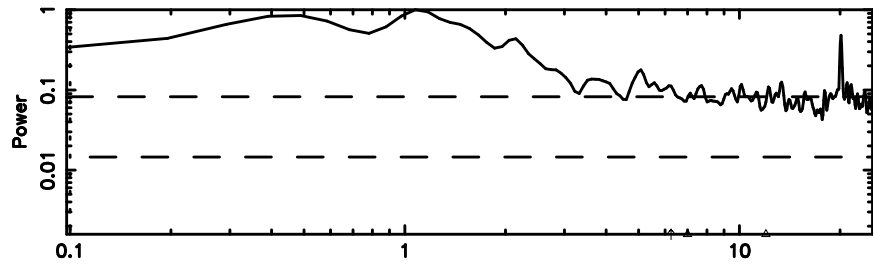

BLK: 5,SNR1: 1.4271 ,SNR2: 4.6190

Frequency (Hz)

F20260603144740

BLK: 5,SNR1: 0.64218 ,SNR2: 5.9068

Frequency (Hz)

0741-06 2026/06/03 5.82UT TOYOKAWA-FUJI

T20260603144740

BLK:12,SNR1: 0.79525 ,SNR2: 2.6616