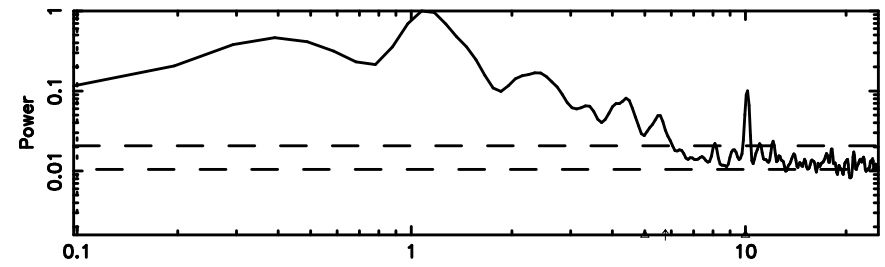

BLK:17,SNR1: 1.6070 ,SNR2: 5.5636

Frequency (Hz)

K20260603152833

BLK:17,SNR1: 2.0350 ,SNR2: 7.6677

Frequency (Hz)

0821+394 2026/06/03 6.50UT FUJI -KISO

T20260603154014

BLK: 3,SNR1: 2.5430 ,SNR2: 7.1744