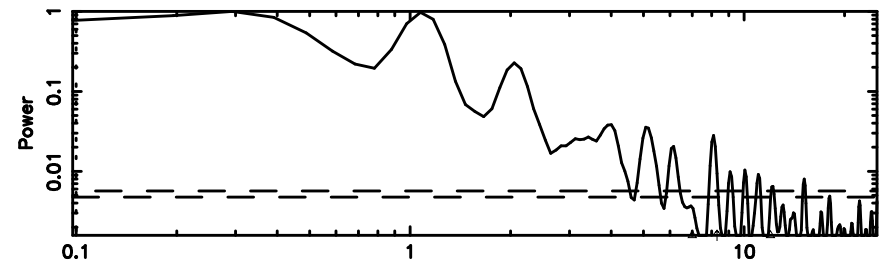

BLK: 4,SNR1: 13.155 ,SNR2: 40.562

Frequency (Hz)

3C208 2026/06/03 6.97UT TOYOKAWA-KISO

K20260603155618

BLK: 4,SNR1: 9.4610 ,SNR2: 23.556

Frequency (Hz)

F20260603155621

BLK: 9,SNR1: 9.9042 ,SNR2: 24.270