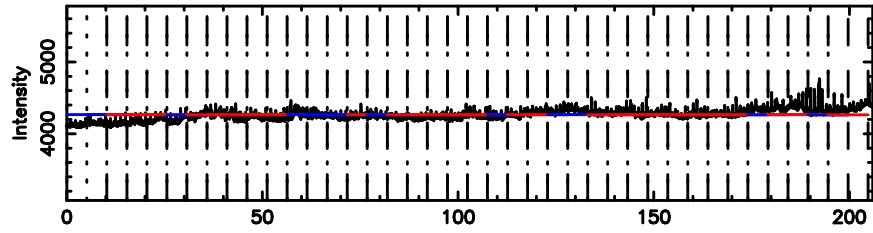

F20260603143940