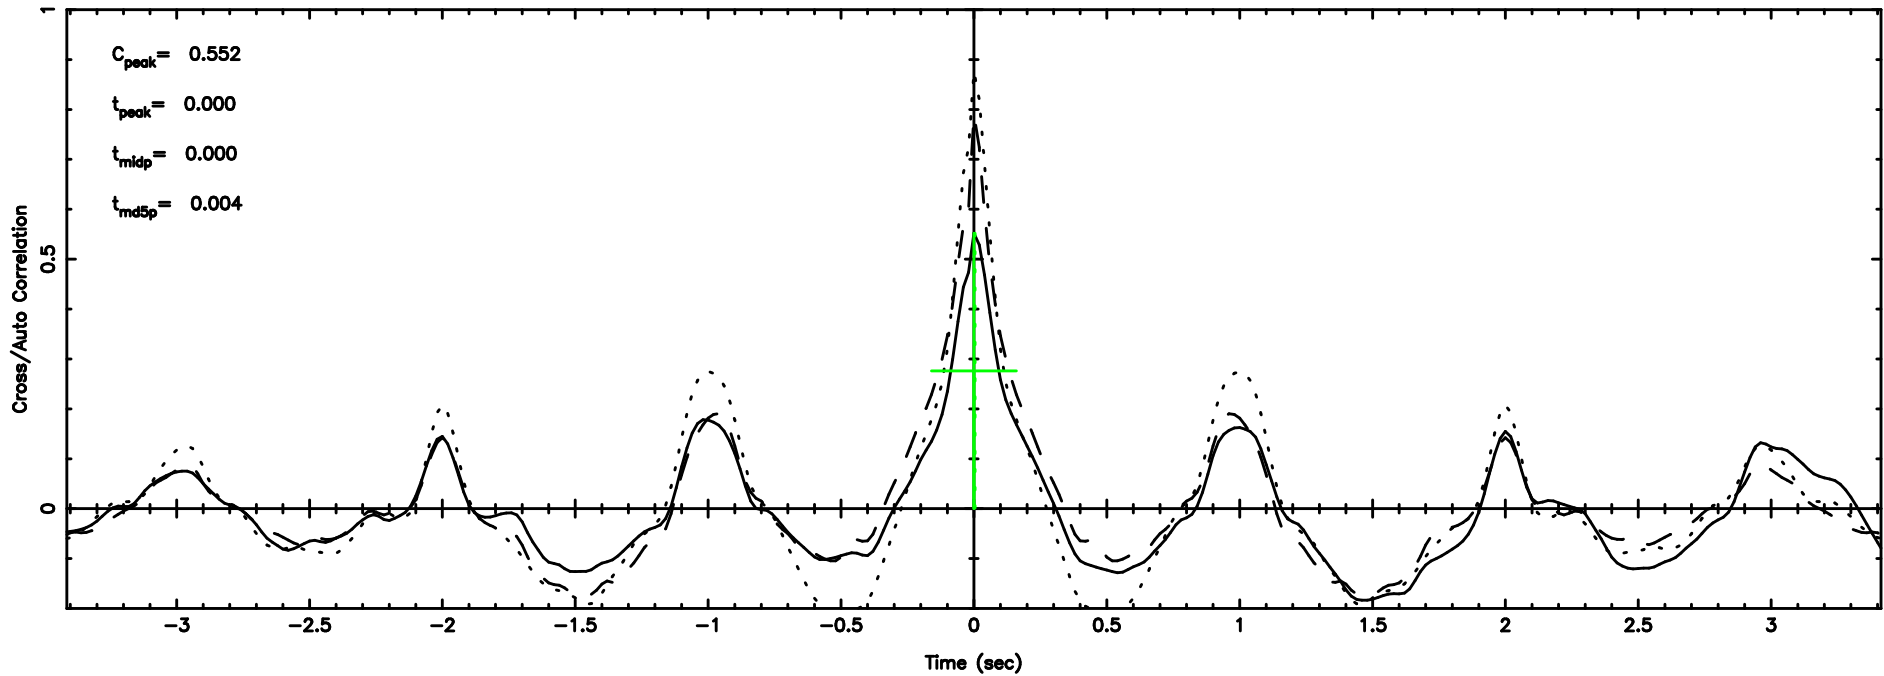

F20260603142925

BLK: 5,SNR1: 13.524 ,SNR2: 28.838

Frequency (Hz)

0723+10 2026/06/03 5.52UT TOYOKAWA-FUJI

T20260603142925

BLK: 3,SNR1: 12.590 ,SNR2: 31.753

Frequency (Hz)

K20260603142922