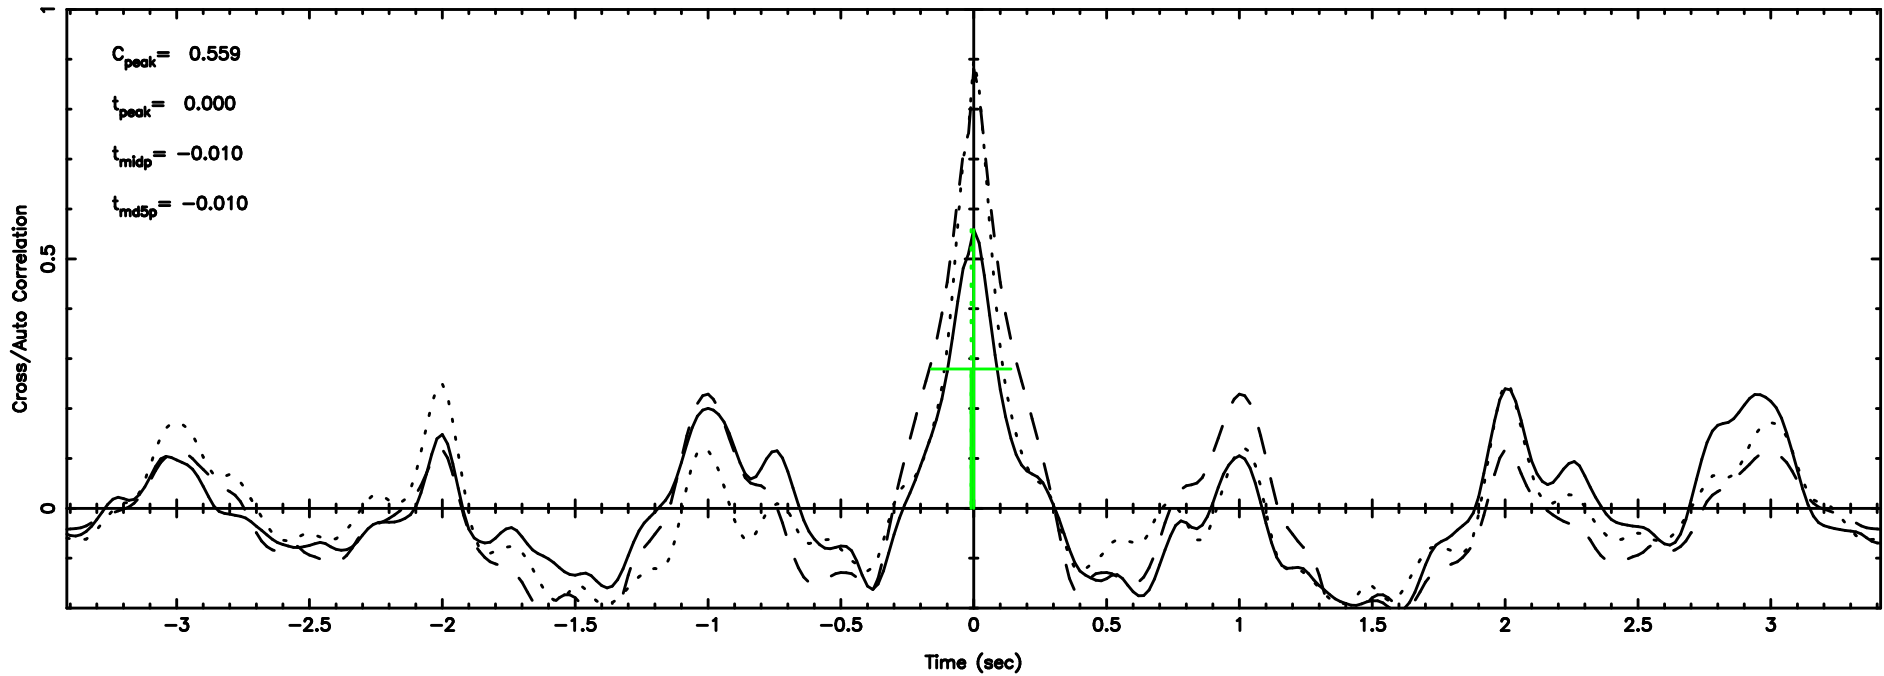

Frequency (Hz)

0723+10 2026/06/03 5.52UT FUJI -KISO