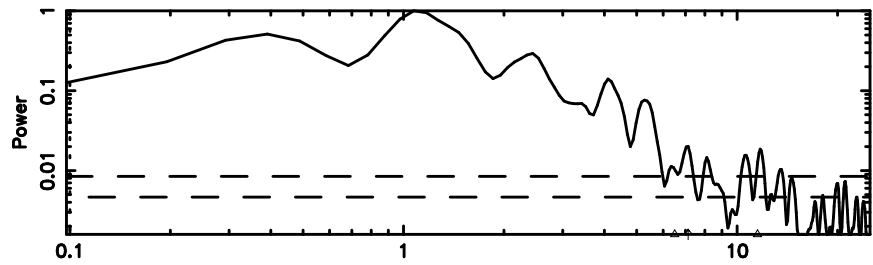

BLK: 5,SNR1: 6.9222 ,SNR2: 20.142