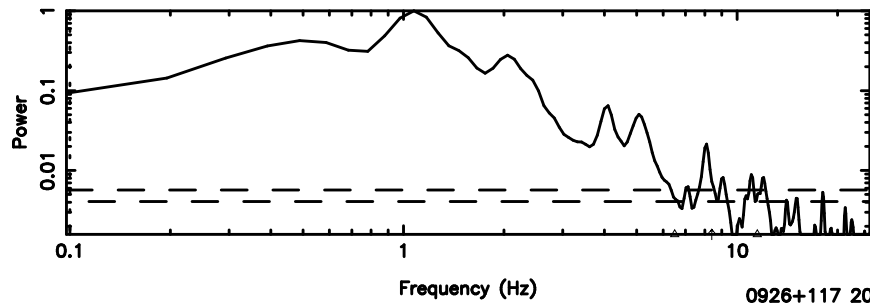

K20260603163150

BLK: 5,SNR1: 9.1212 ,SNR2: 22.814

Frequency (Hz)

F20260603163153

BLK: 4,SNR1: 7.9840 ,SNR2: 19.782

0926+117 2026/06/03 7.56UT FWJ -KISO

K20260603163150

BLK: 4,SNR1: 8.4169 ,SNR2: 20.888