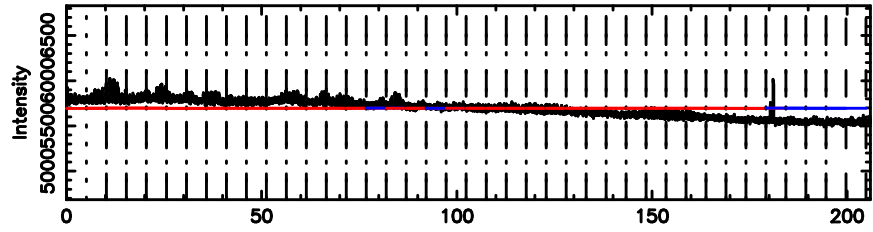

F20260603161303

BLK: 7,SNR1: 4.3507 ,SNR2: 9.6984

Frequency (Hz)

3C216 2026/06/03 7.25UT TOYOKAWA-FUJI

T20260603161303

BLK: 6,SNR1: 2.3837 ,SNR2: 3.7394

Frequency (Hz)

3C216 2026/06/03 7.25UT TOYOKAWA-KISO