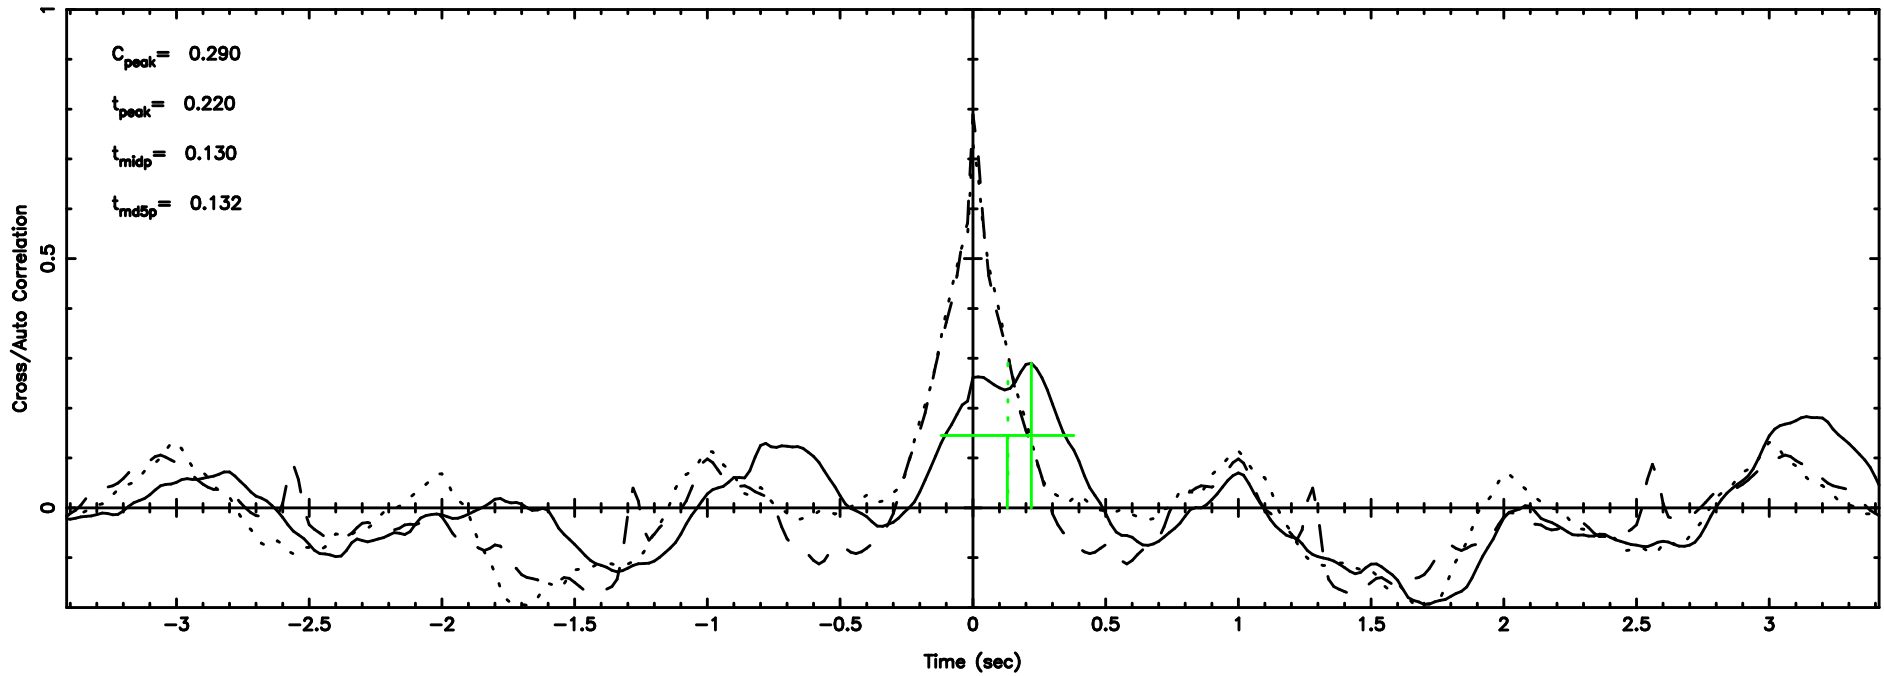

Frequency (Hz)

0752-200 2026/06/03 5.98UT FUJI -KISO