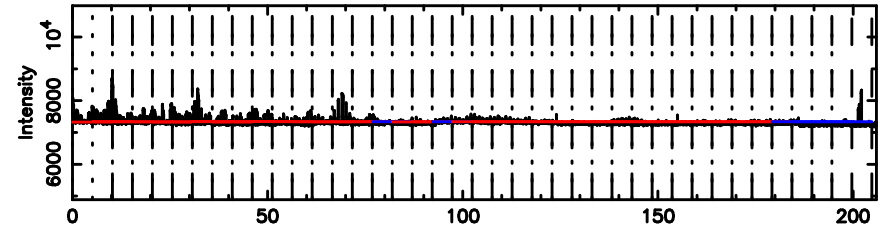

Frequency (Hz)

3C216 2026/06/03 7.25UT TOYOKAWA-KISO

K20260603161300