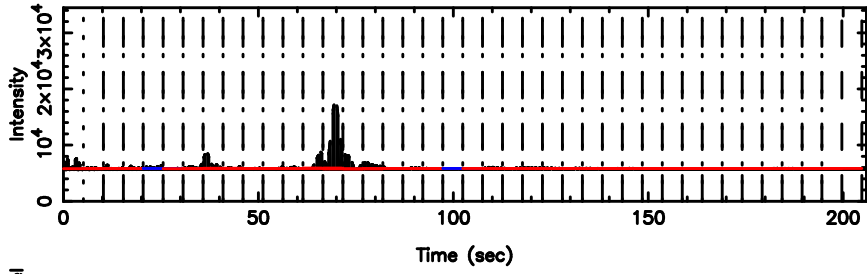

T20260603165459