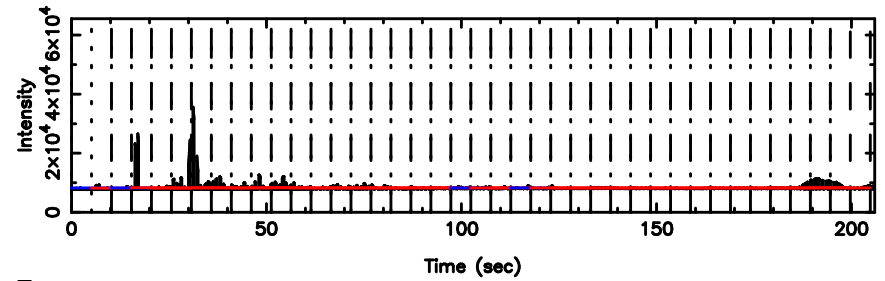

3C222 2026/06/03 7.69UT TOYOKAWA-KISO

K20260603163934