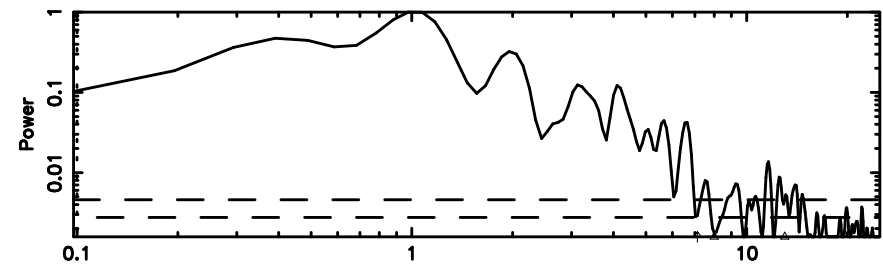

BLK: 3,SNR1: 11.397 ,SNR2: 32.574