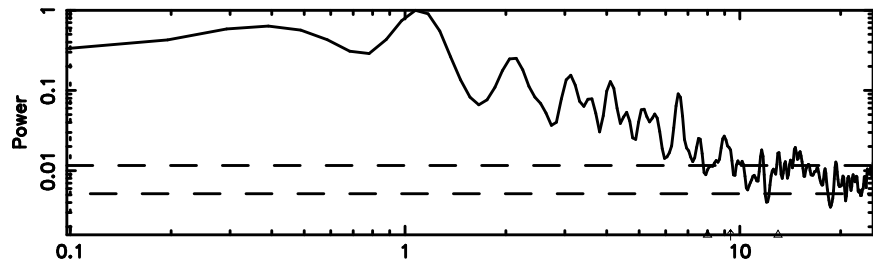

Frequency (Hz)

K20260603141910

No.Good Data

Frequency (Hz)

0713-024 2026/06/03 5.35UT FUJI -KISO

T20260603142925

BLK: 5,SNR1: 4.4845 ,SNR2: 9.7559

Frequency (Hz)