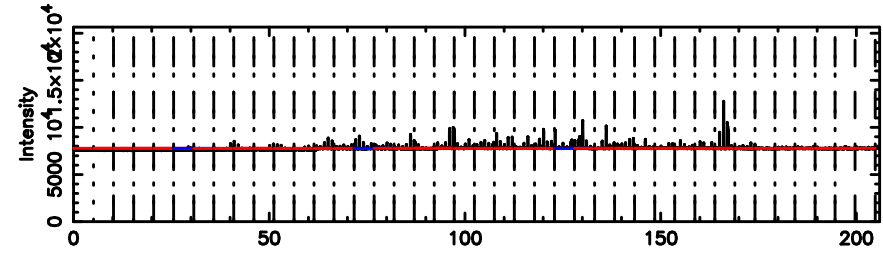

BLK: 3,SNR1: 11.397 ,SNR2: 32.574

Frequency (Hz)

0723+10 2026/06/03 5.52UT TOYOKAWA-KISO

F20260603142925

BLK: 3,SNR1: 12.780 ,SNR2: 27.635

Frequency (Hz)

K20260603142922

BLK: 3,SNR1: 11.951 ,SNR2: 30.172