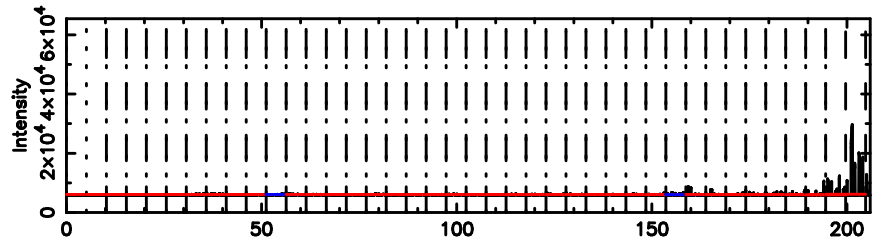

T20260603162513