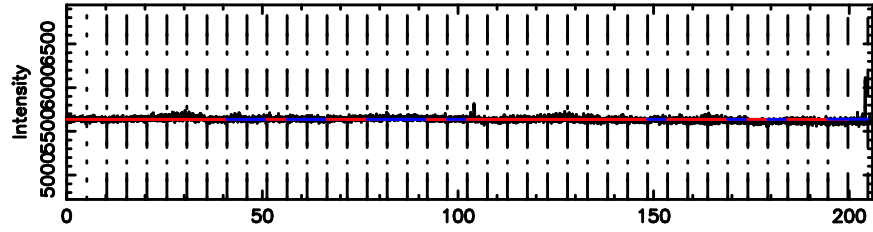

BLK: 5,SNR1: 1.4271 ,SNR2: 4.6190

Frequency (Hz)

F20260603144740

BLK: 5,SNR1: 0.64218 ,SNR2: 5.9068

Frequency (Hz)

0741-06 2026/06/03 5.82UT TOYOKAWA-FUJI

T20260603144740

BLK:12,SNR1: 0.79525 ,SNR2: 2.6616