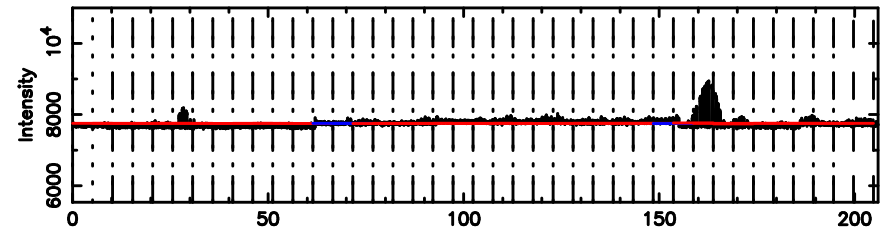

Frequency (Hz)

0752-200 2026/06/03 5.98UT TOYOKAWA-KISO

F20260603145724

BLK: 3,SNR1: 0.47549 ,SNR2: 5.8532

Frequency (Hz)

K20260603145721

BLK: 3,SNR1: 2.4973 ,SNR2: 9.4345

Frequency (Hz)