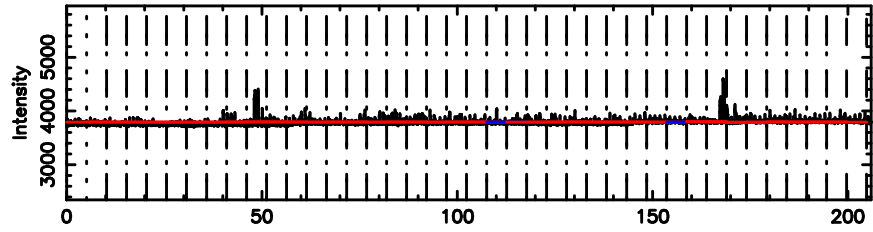

K20260603154011

BLK: 6,SNR1: 9.1751 ,SNR2: 20.042

Frequency (Hz)

0834-19 2026/06/03 6.70UT TOYOKAWA-KISO

F20260603154015

BLK: 2,SNR1: 4.7638 ,SNR2: 10.139

Frequency (Hz)

K20260603154011