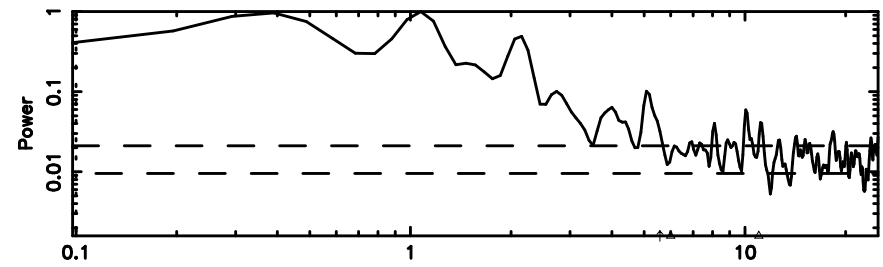

Frequency (Hz)

0752-200 2026/06/03 5.98UT TOYOKAWA-KISO

F20260603145724

BLK: 3,SNR1: 0.47549 ,SNR2: 5.8532

Frequency (Hz)

K20260603145721

BLK: 3,SNR1: 2.4973 ,SNR2: 9.4345

Frequency (Hz)