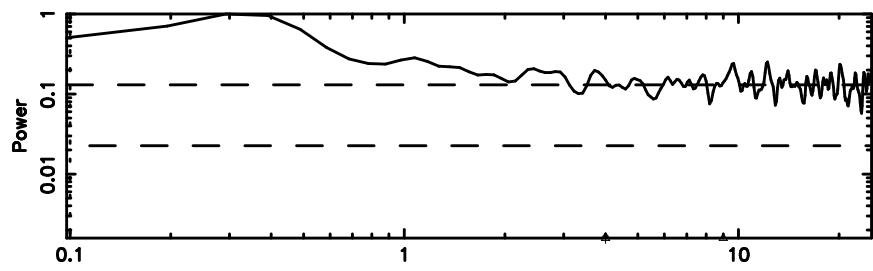

BLK: 8,SNR1: 0.22592 ,SNR2: 1.0012