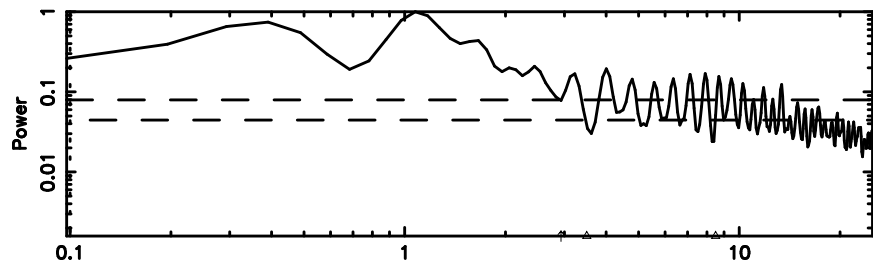

Frequency (Hz)

K20260603144737

BLK:12,SNR1: 1.9458 ,SNR2: 8.1528

Frequency (Hz)

0741-06 2026/06/03 5.82UT TOYOKAWA-KISO

F20260603144740

BLK: 8,SNR1: 0.34700 ,SNR2: 3.7279

Frequency (Hz)