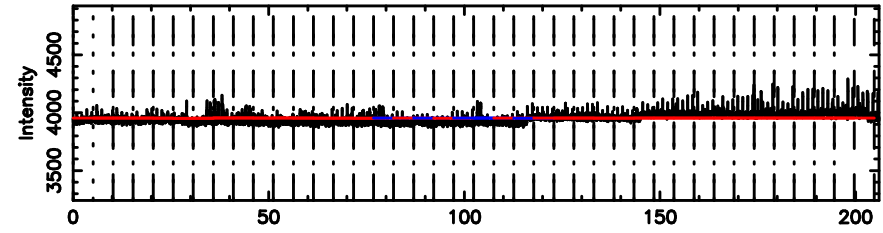

Frequency (Hz)

F20260603144740