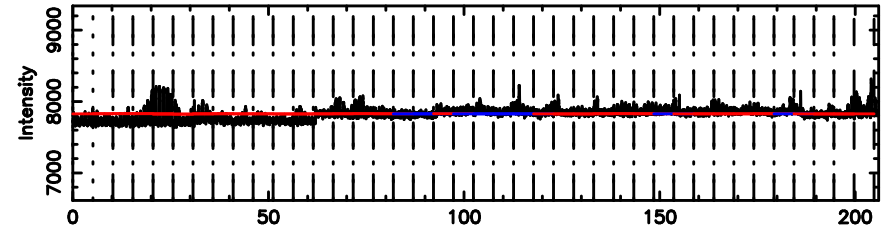

Frequency (Hz)

K20260603144737