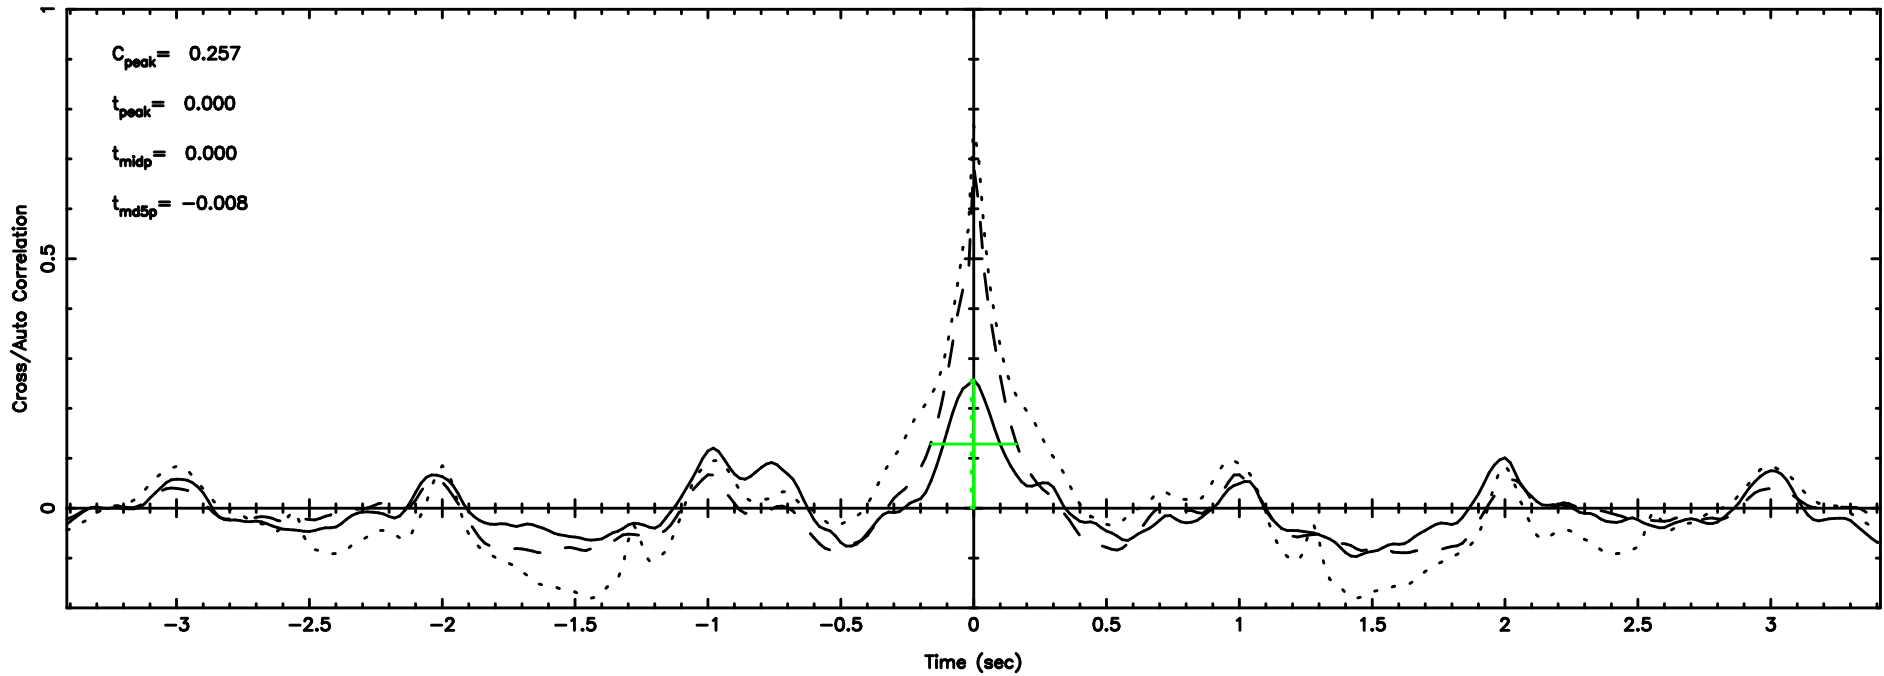

Frequency (Hz)