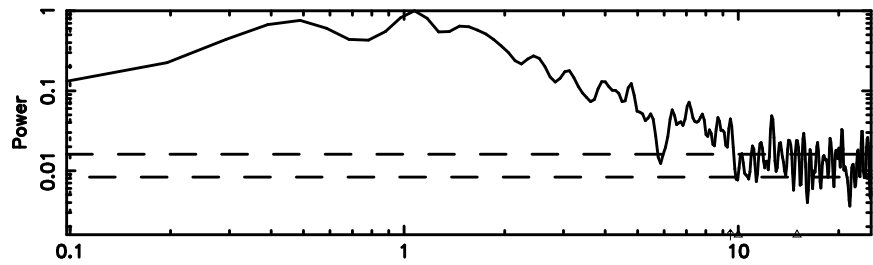

K20260603154011

BLK: 6,SNR1: 9.1751 ,SNR2: 20.042

Frequency (Hz)

0834-19 2026/06/03 6.70UT TOYOKAWA-KISO

F20260603154015

BLK: 2,SNR1: 4.7638 ,SNR2: 10.139

Frequency (Hz)

K20260603154011