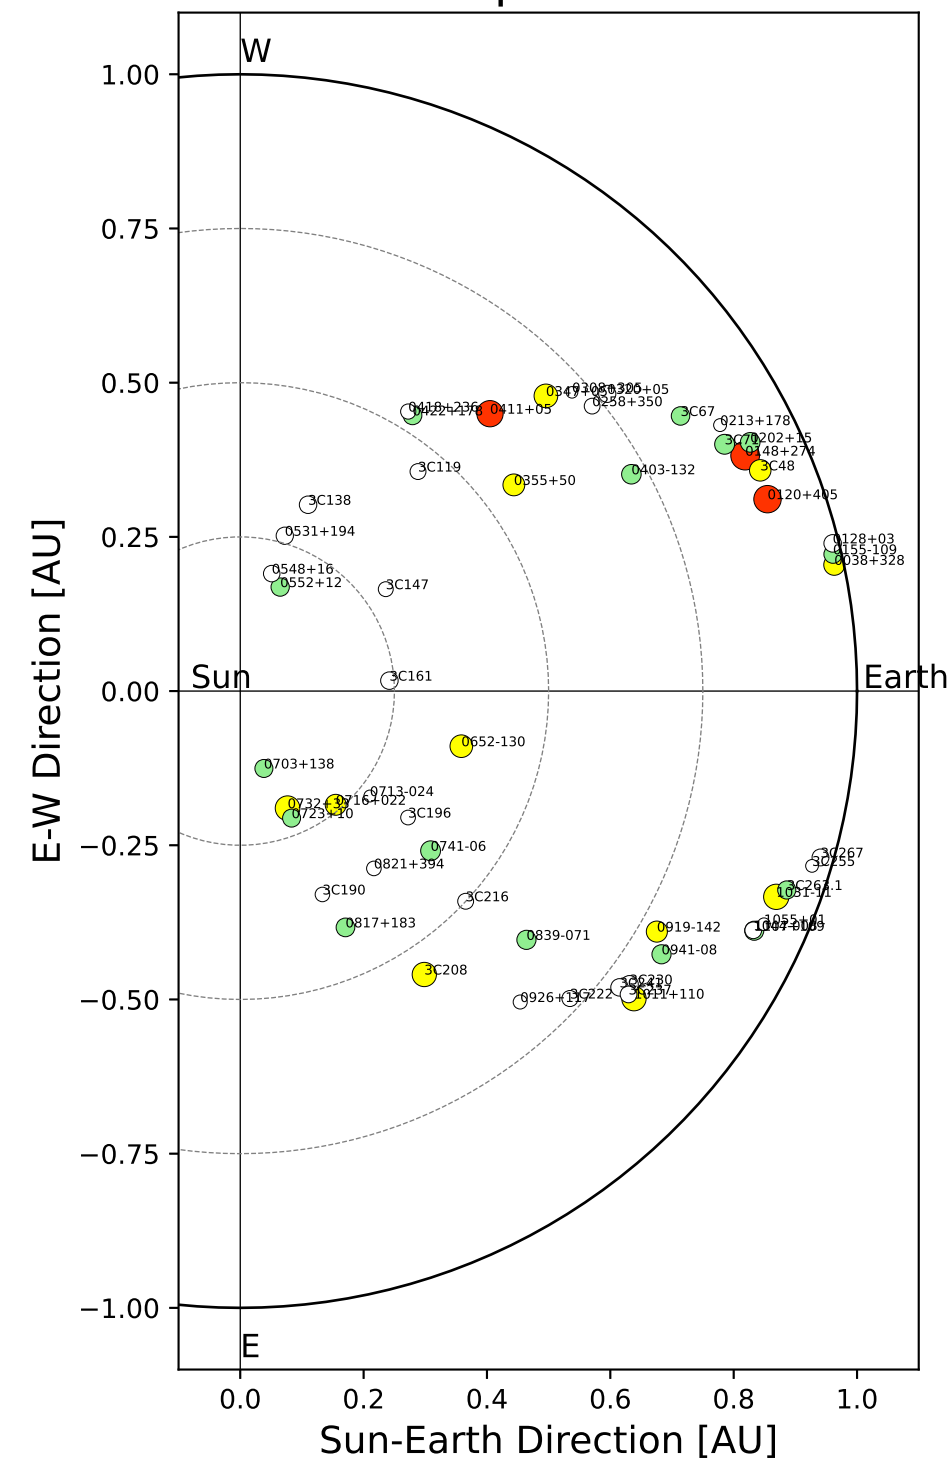

Fisheye View (2026/07/01 JST)

Top View

Side View