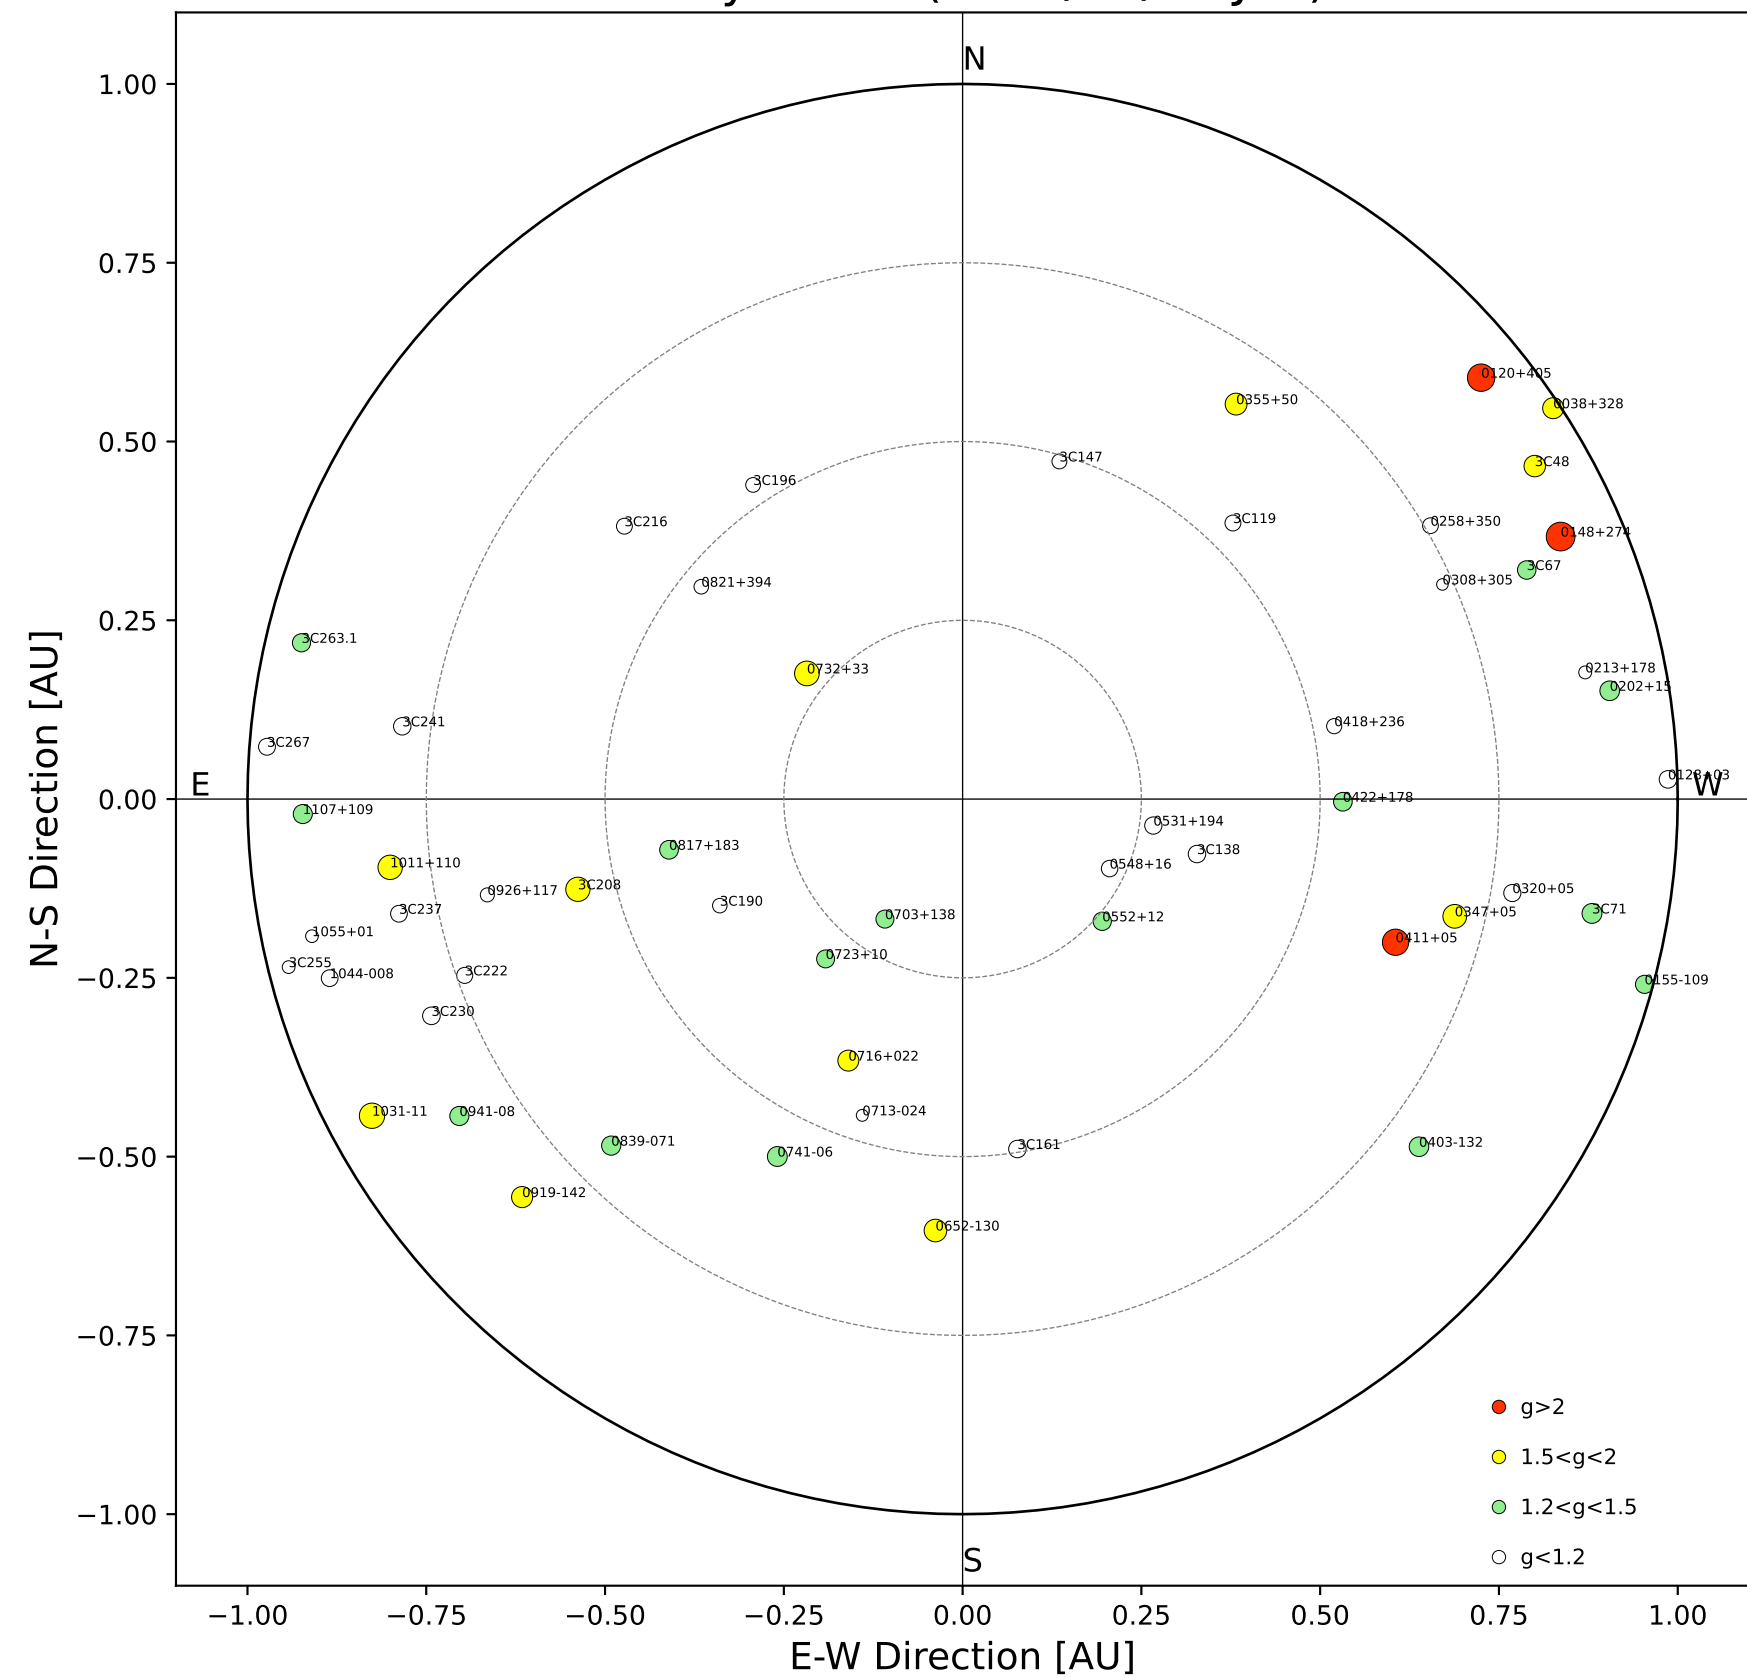

Fisheye View (2026/07/01 JST)

Top View

Side View