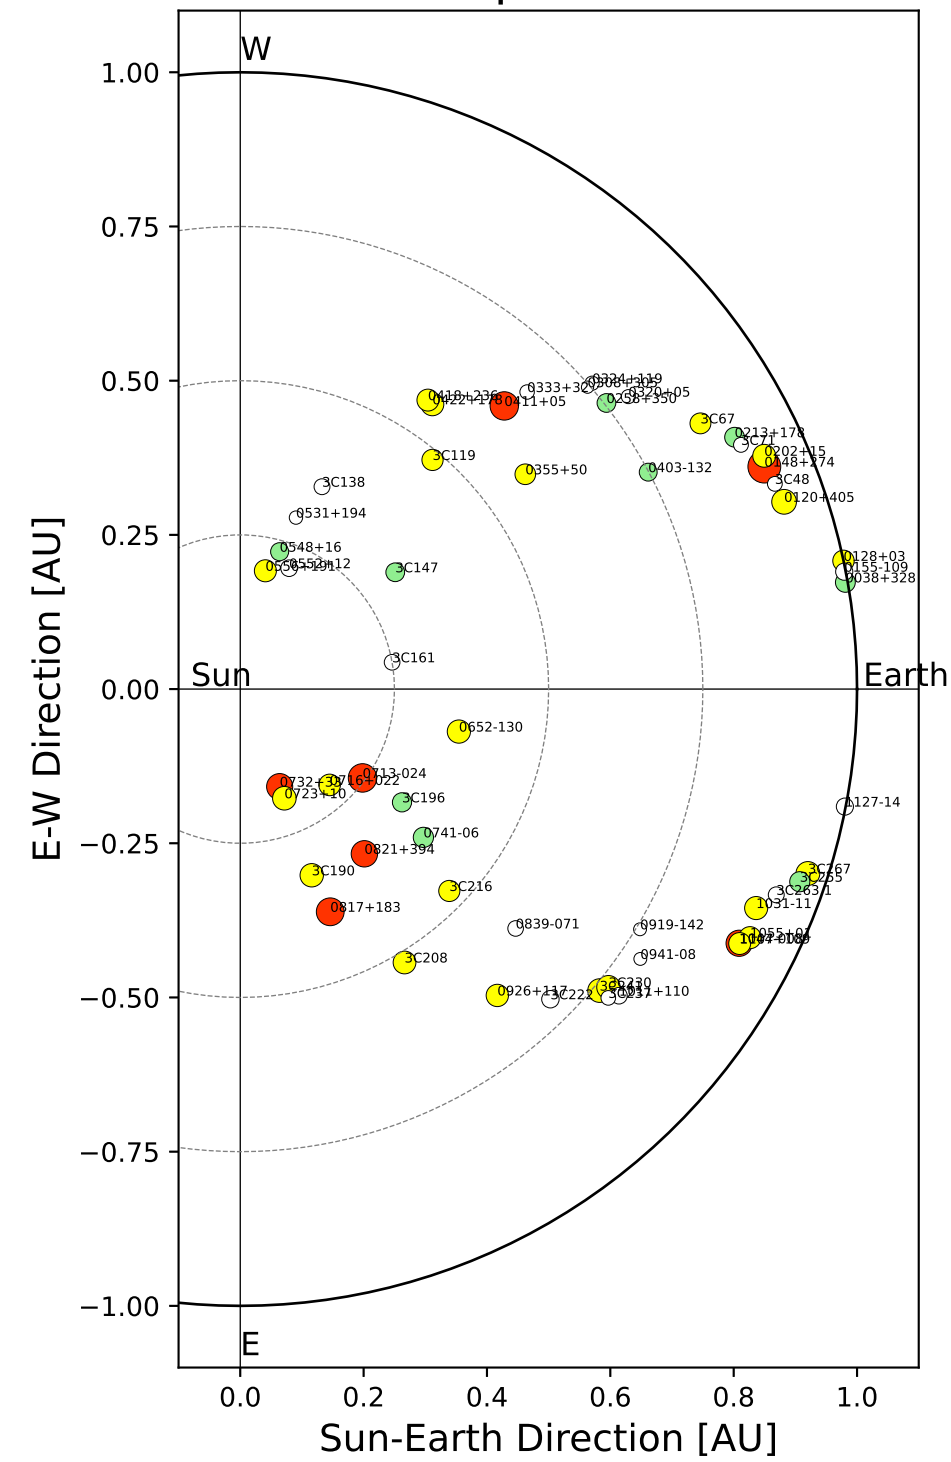

Fisheye View (2026/07/03 JST)

Top View

Side View