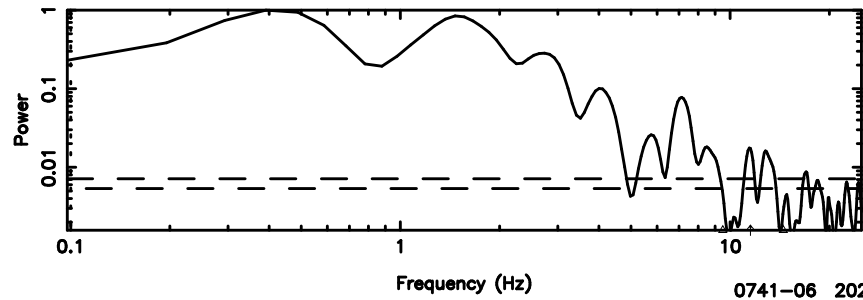

BLK:14,SNR1: 10.565 ,SNR2: 18.588