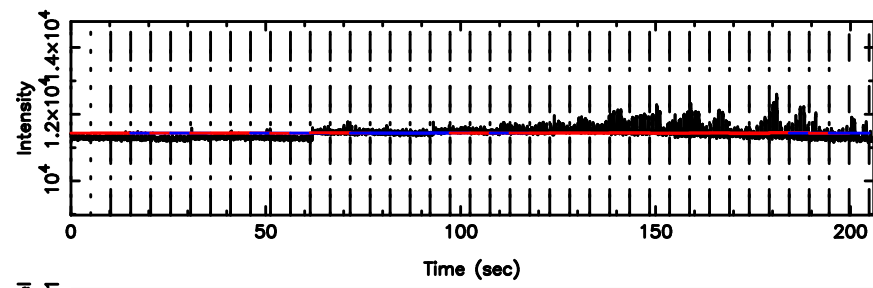

3C2 2026/05/05 0.11UT TOYOKAWA-KISO

K20260505090458

BLK:12,SNR1: 6.2122 ,SNR2: 10.901