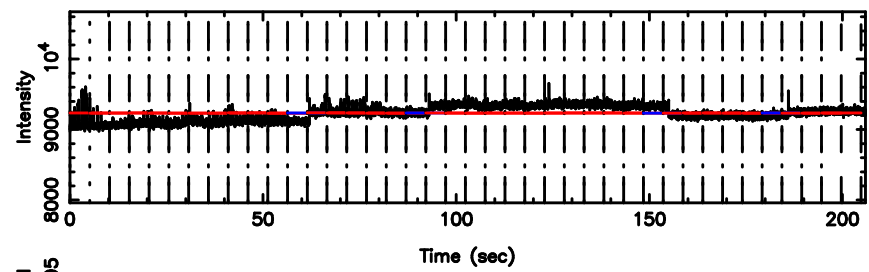

BLK: 4,SNR1: 1.4301 ,SNR2: 5.7652

Frequency (Hz)

3C152 2026/05/05 6.07UT TOYOKAWA-KISO

F20260505150223

BLK: 4,SNR1:-0.98062E-01,SNR2: 2.0454

K20260505150218

BLK: 4,SNR1: 0.68317 ,SNR2: 6.8889

3C152 2026/05/05 6.07UT FUJI -KISO