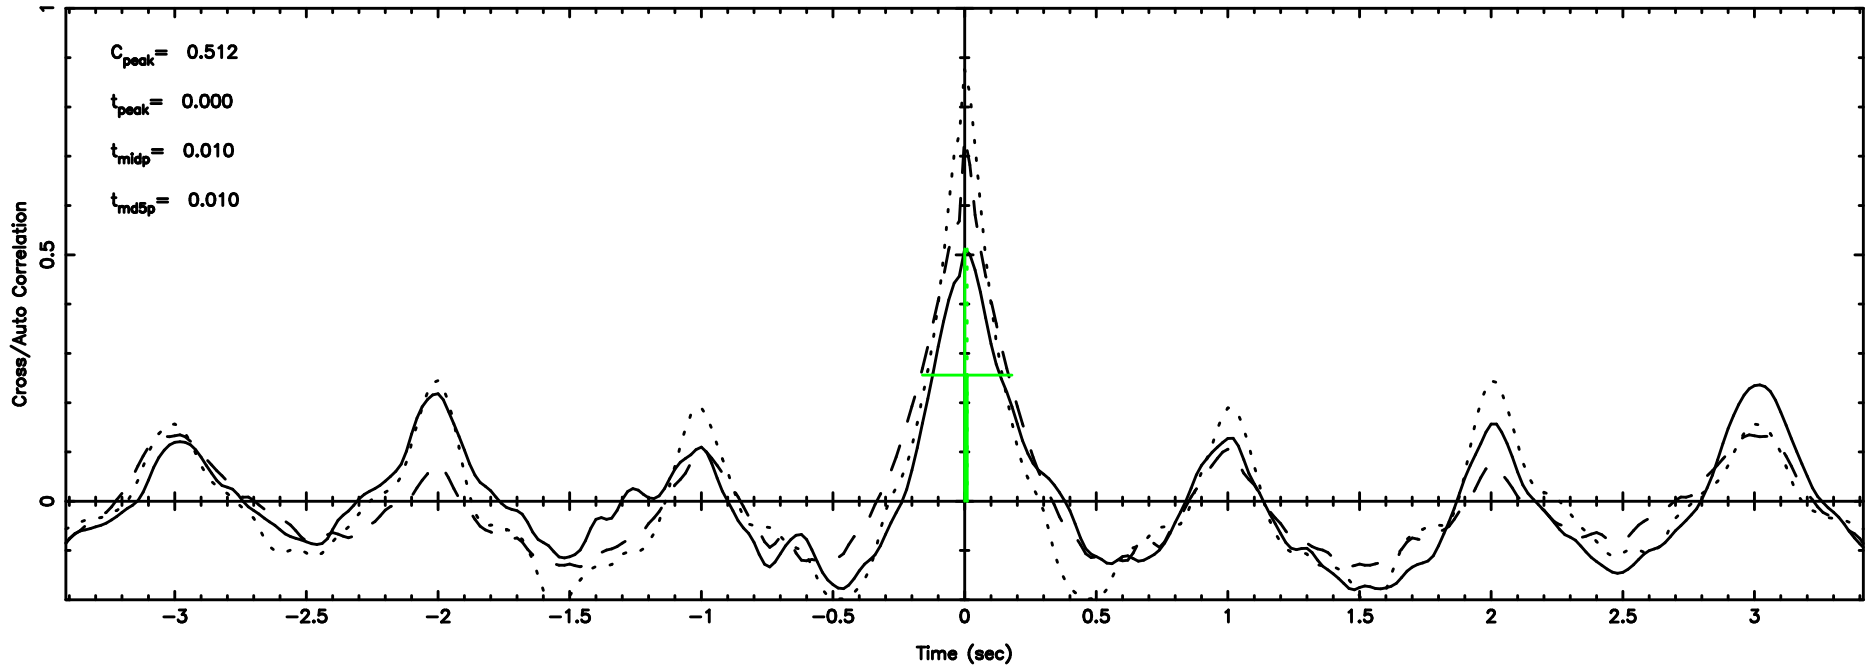

BLK: 2,SNR1: 2.8730 ,SNR2: 9.0013

0308+305 2026/05/05 3.19UT TOYOKAWA-KISO

K20260505120955

BLK: 2,SNR1: 15.435 ,SNR2: 36.706

F20260505121000

BLK: 4,SNR1: 14.190 ,SNR2: 41.608

K20260505120955

BLK: 4,SNR1: 9.9523 ,SNR2: 28.774