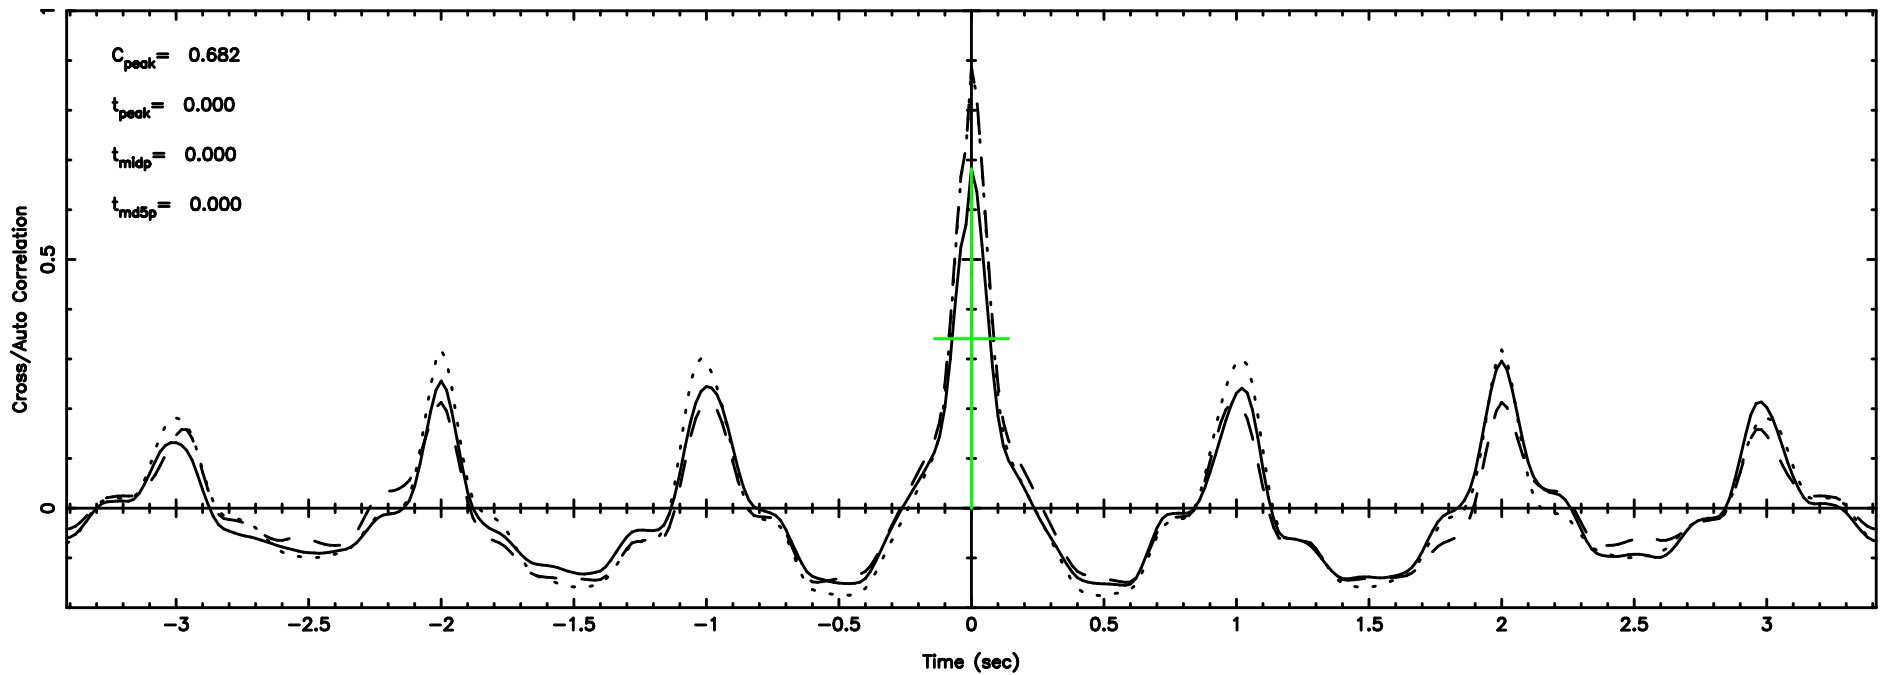

Frequency (Hz)