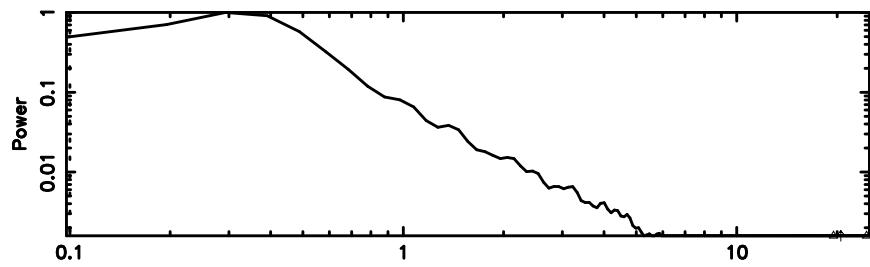

BLK:10,SNR1: 145.07 ,SNR2: 140.91