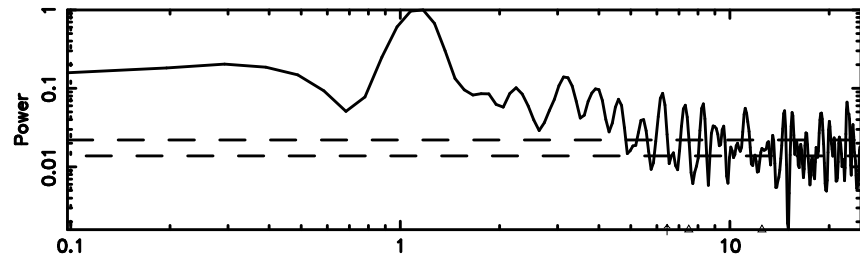

BLK: 1,SNR1: 1.3929 ,SNR2: 4.5732