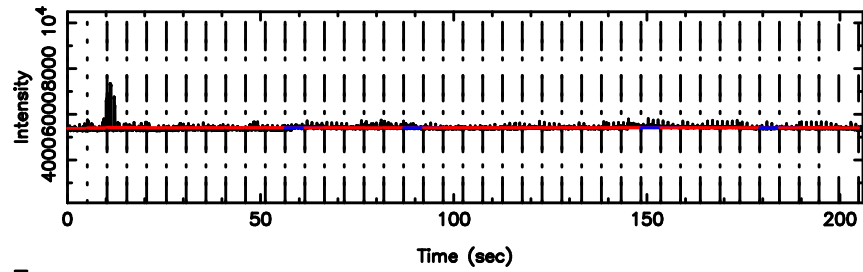

BLK: 4,SNR1: 1.4301 ,SNR2: 5.7652

Frequency (Hz)

3C152 2026/05/05 6.07UT TOYOKAWA-KISO

F20260505150223

BLK: 4,SNR1:-0.98062E-01,SNR2: 2.0454

K20260505150218

BLK: 4,SNR1: 0.68317 ,SNR2: 6.8889

3C152 2026/05/05 6.07UT FUJI -KISO