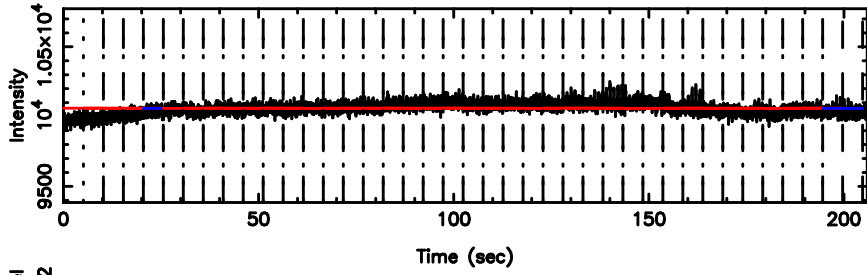

T20260505075243