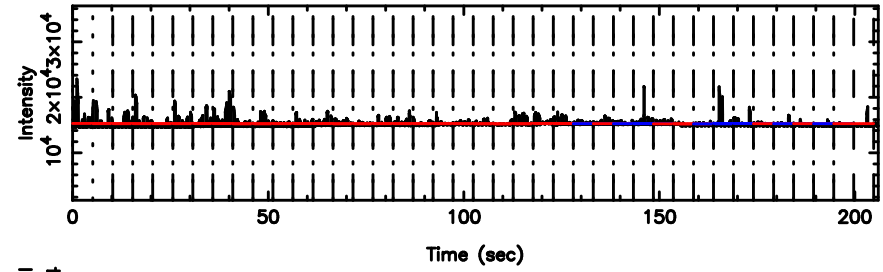

T20260505064919

BLK: 8,SNR1: 2.9969 ,SNR2: 13.580

Frequency (Hz)

K20260505064916

BLK: 8,SNR1: 11.902 ,SNR2: 29.018

Frequency (Hz)

2147+145 2026/05/04 21.85UT TOYOKAWA-KISO

F20260505064921