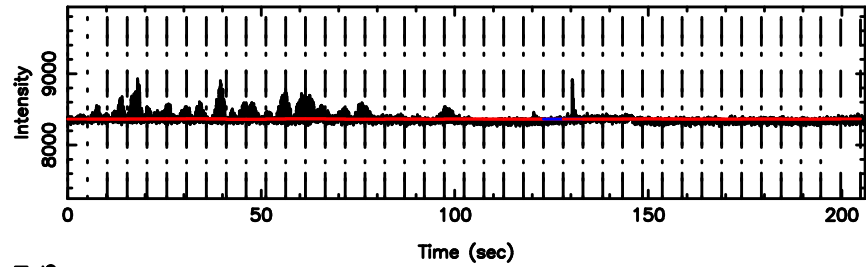

0422+178 2026/05/05 4.42UT TOYOKAWA-KISO

F20260505132333

BLK:18,SNR1: 6.5215 ,SNR2: 22.615

K20260505132328

BLK:18,SNR1: 53.071 ,SNR2: 85.539

0422+178 2026/05/05 4.42UT FUJI -KISO

T20260505133106

BLK: 1,SNR1: 7.6898 ,SNR2: 18.703