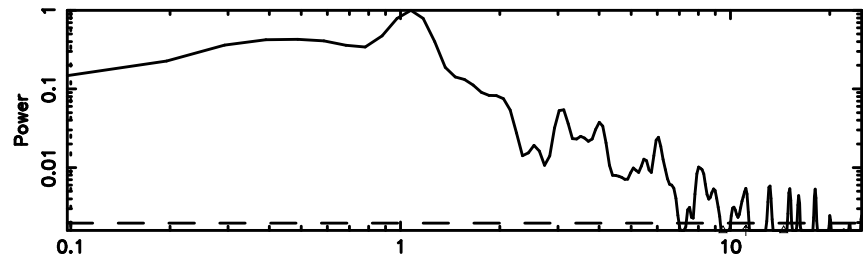

BLK: 3,SNR1: 19.462 ,SNR2: 35.155