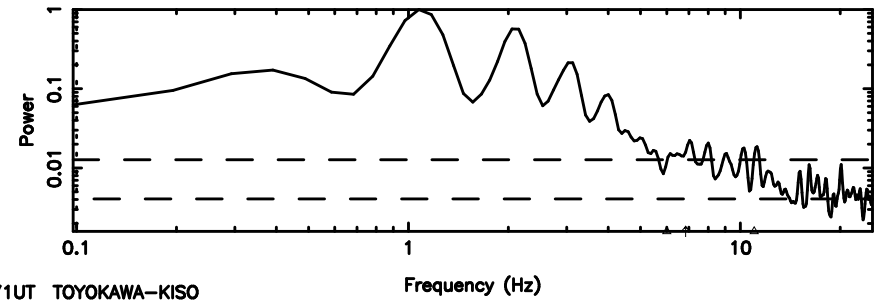

BLK:20,SNR1: 3.0833 ,SNR2: 9.7912