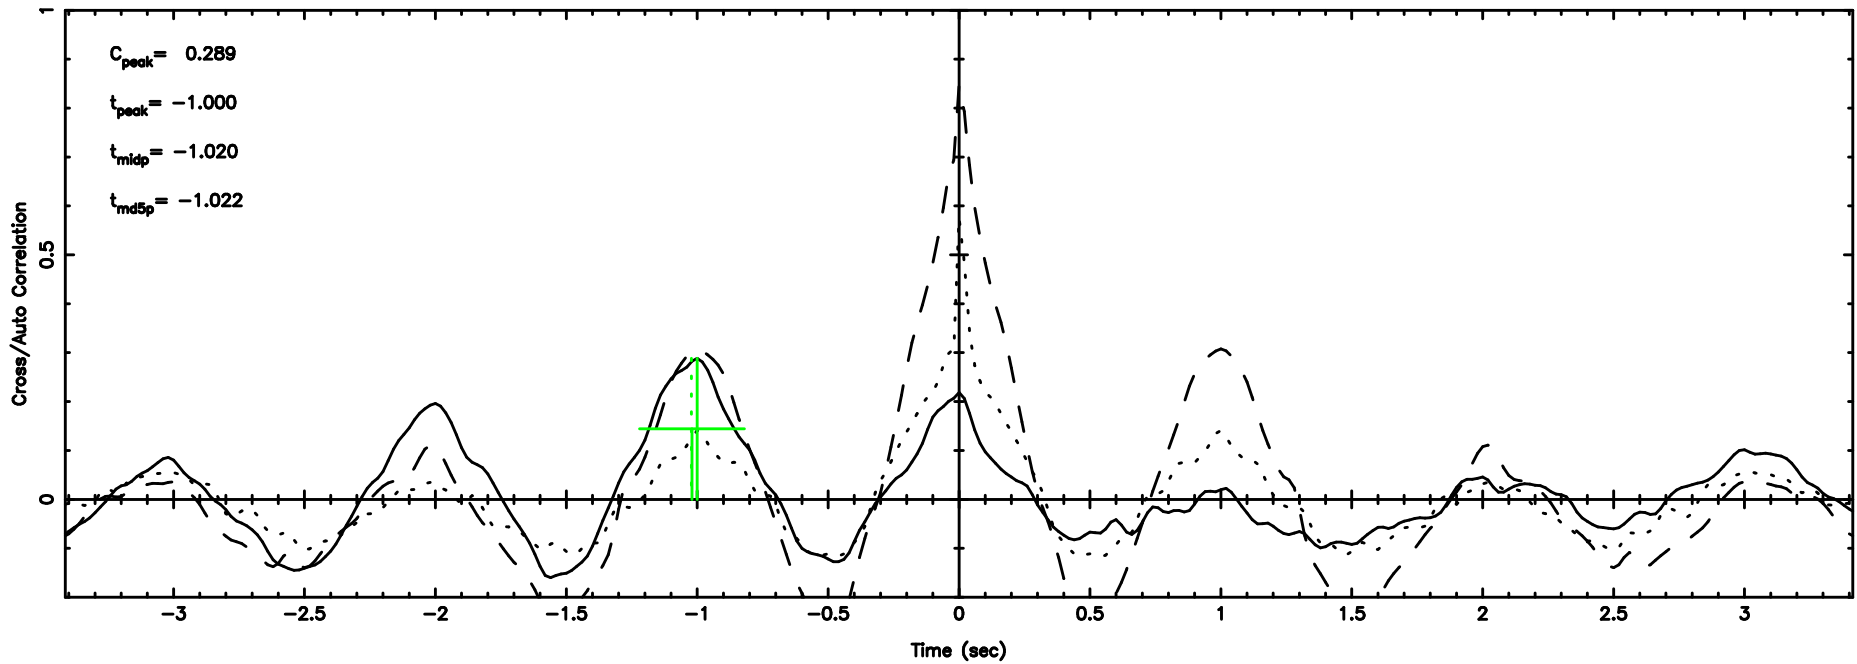

Frequency (Hz)

0723+10 2026/05/05 7.42UT FUJI -KISO