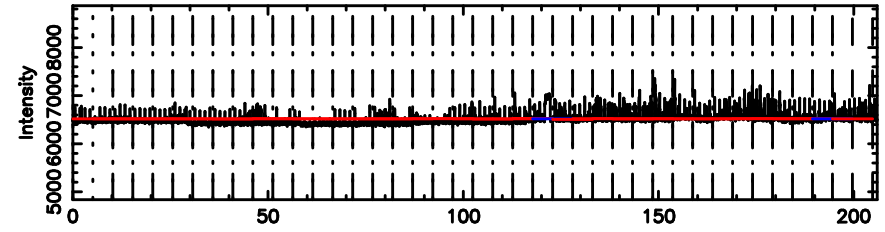

Frequency (Hz)

T20260505073128

BLK: 2,SNR1: 7.1418 ,SNR2: 16.770

Frequency (Hz)

F20260505073130

BLK: 2,SNR1: 2.8798 ,SNR2: 15.265

Frequency (Hz)

2229-093 2026/05/04 22.55UT TOYOKAWA-FUJI