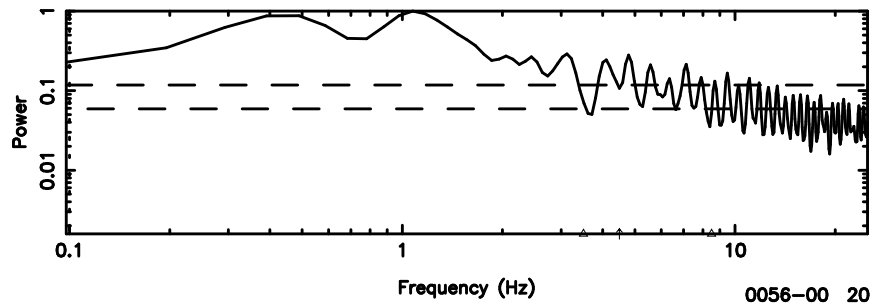

K20260505095732

BLK:14,SNR1: 9.0525 ,SNR2: 16.329

Frequency (Hz)

F20260505095737

BLK:13,SNR1: 0.14769 ,SNR2: 2.0712

K20260505095732

BLK:13,SNR1: 9.0635 ,SNR2: 16.349

0056-00 2026/05/05 0.99UT FUJI -KISO