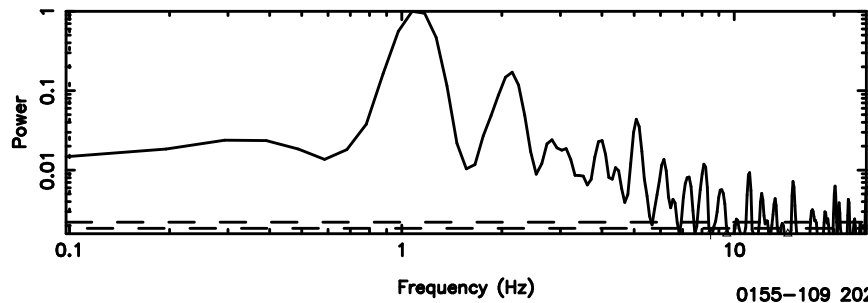

No. Good Data

3C48 2026/05/05 1.63UT FUJI -KISO

T20260505105558

BLK: 1,SNR1: 10.132 ,SNR2: 23.999

0155-109 2026/05/05 1.96UT TOYOKAWA-FUJI

F20260505105600

BLK: 1,SNR1: 14.850 ,SNR2: 43.947

Frequency (Hz)