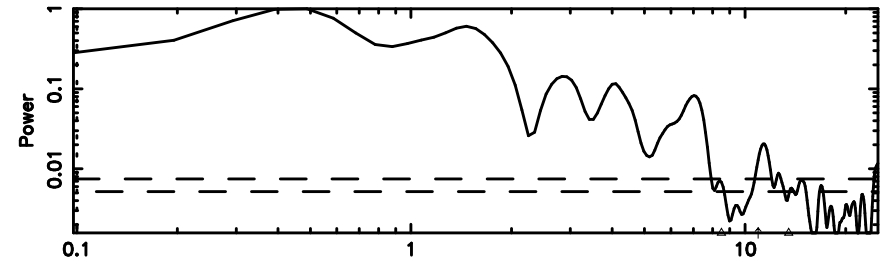

BLK:14,SNR1: 8.3940 ,SNR2: 15.679