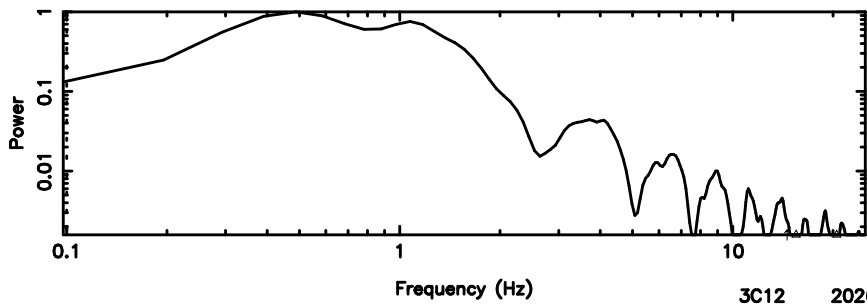

BLK: 4, SNR1: 37.447 , SNR2: 51.377