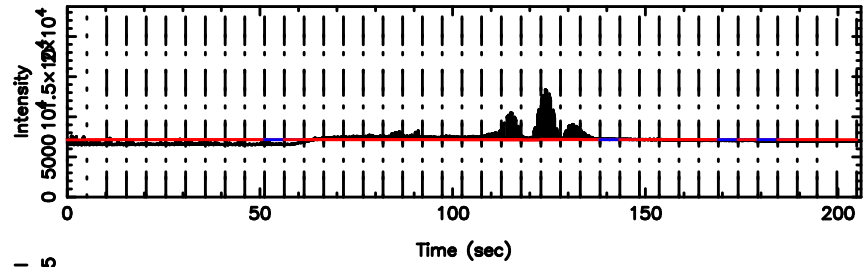

T20260505165902