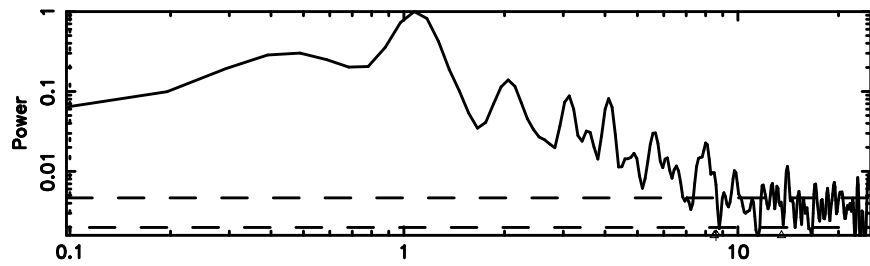

BLK: 2,SNR1: 7.1418 ,SNR2: 16.770