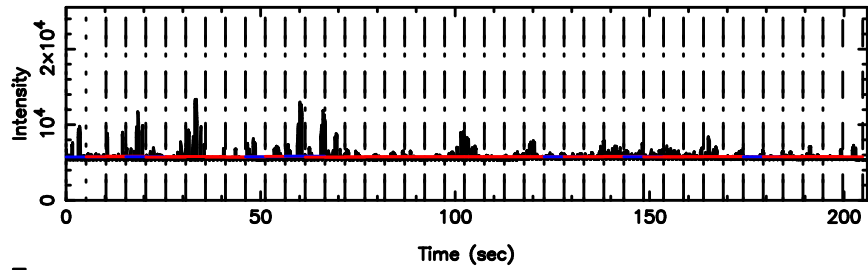

F20260505100720