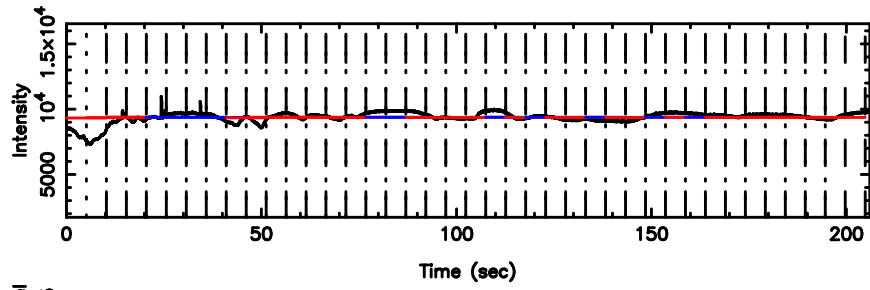

T20260505081520