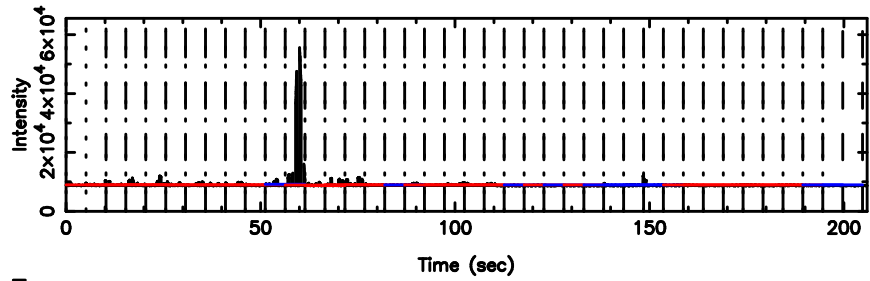

T20260505101808

BLK: 4, SNR1: 9.4472 ,SNR2: 16.760

0116+31 2026/05/05 1.33UT TOYOKAWA-FUJI

F20260505101810

BLK: 4, SNR1: 0.12953 ,SNR2: 3.4021

Frequency (Hz)

T20260505101808

BLK:10,SNR1: 16.889 ,SNR2: 30.508