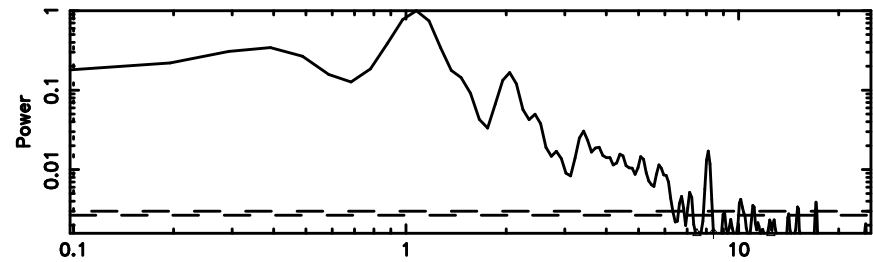

T20260505102830

BLK: 4,SNR1: 11.186 ,SNR2: 27.449

Frequency (Hz)

3C43 2026/05/05 1.50UT TOYOKAWA-FUJI

F20260505102832

BLK: 4,SNR1: 11.651 ,SNR2: 28.539

Frequency (Hz)

T20260505102830