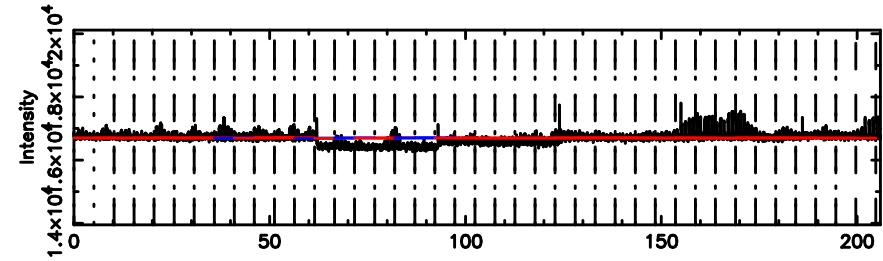

T20260505054542

F20260505054544

T20260505054542

BLK: 5,SNR1: 0.82979 ,SNR2: 2.5727

Frequency (Hz)

2045+483 2026/05/04 20.79UT TOYOKAWA-KISO

K20260505054540

BLK: 5,SNR1: 1.6790 ,SNR2: 6.5570