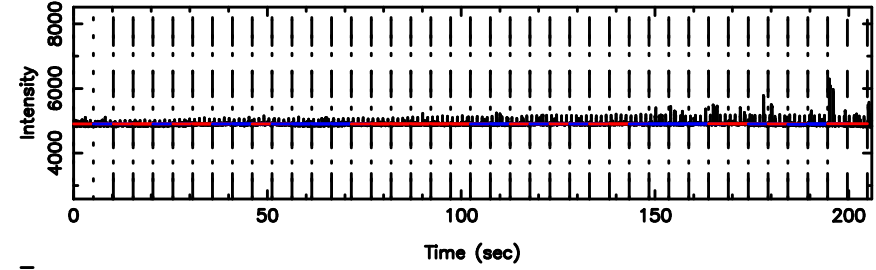

0333+32 2026/05/05 3.61UT FUJI -KISO

T20260505124752

BLK:19,SNR1: 1.5959 ,SNR2: 4.6850

F20260505124754

BLK:19,SNR1: 3.1908 ,SNR2: 10.799

0347+05 2026/05/05 3.83UT TOYOKAWA-FUJI

T20260505124752

BLK:19,SNR1: 7.5528 ,SNR2: 13.351