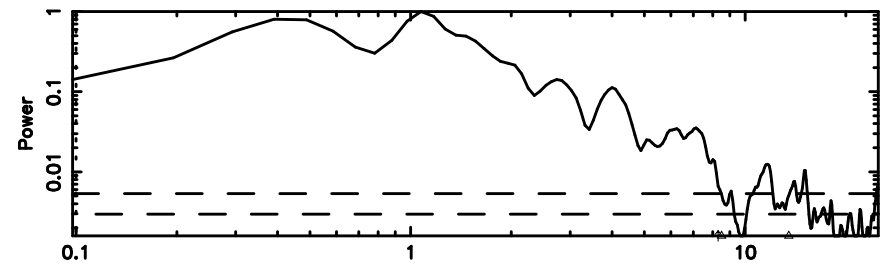

T20260505064919

BLK: 8,SNR1: 2.9969 ,SNR2: 13.580

Frequency (Hz)

K20260505064916

BLK: 8,SNR1: 11.902 ,SNR2: 29.018

Frequency (Hz)

2147+145 2026/05/04 21.85UT TOYOKAWA-KISO

F20260505064921