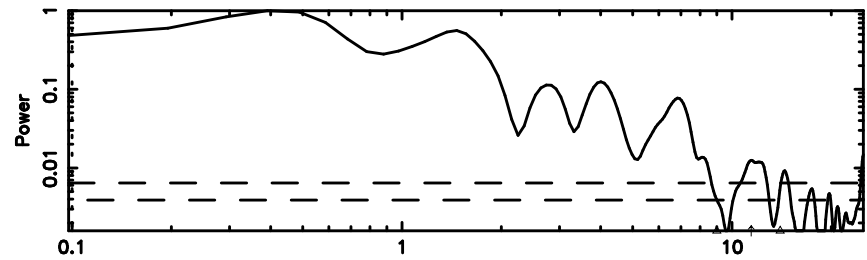

BLK:16,SNR1: 9.4429 ,SNR2: 16.818

Frequency (Hz)

0713-024 2026/05/05 7.25UT TOYOKAWA-KISO

F20260505161315

BLK:20,SNR1: 4.1723 ,SNR2: 10.895

Frequency (Hz)

K20260505161310

BLK:20,SNR1: 9.3762 ,SNR2: 16.702