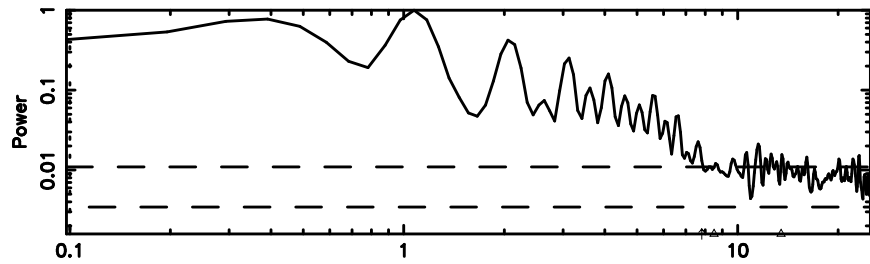

Frequency (Hz)

F20260505073957

BLK: 5,SNR1:-0.49794E-01,SNR2: 1.3803

Frequency (Hz)

2238-113 2026/05/04 22.69UT TOYOKAWA-FUJI

T20260505073955

BLK: 9, SNR1: 4.9608 , SNR2: 12.909

Frequency (Hz)