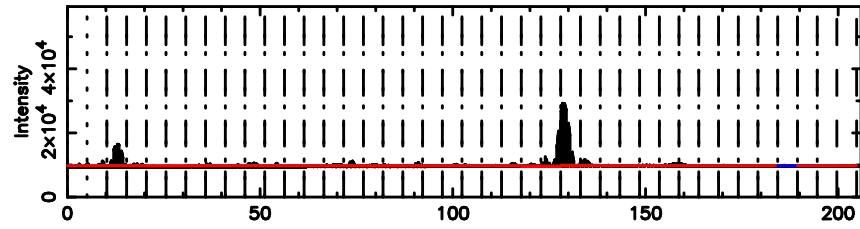

Frequency (Hz)

K20260505165859