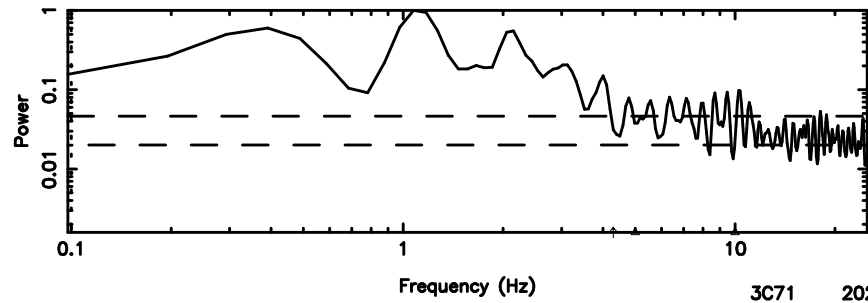

BLK: 4,SNR1: 0.84303 ,SNR2: 4.7850

3C71 2026/05/05 2.71UT FUJI -KISO

K20260505114050