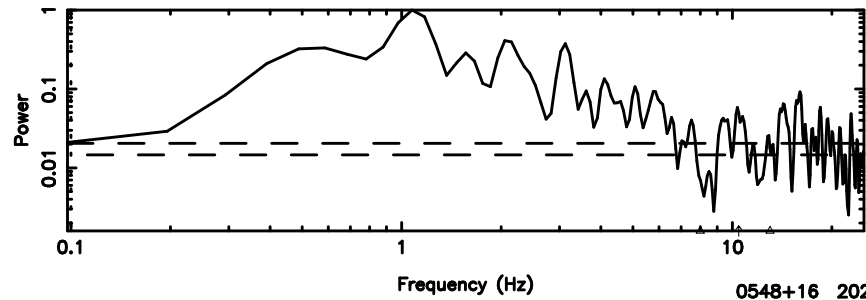

T20260505144911

BLK: 1,SNR1: 2.5548 ,SNR2: 4.6555

F20260505144913

BLK: 1,SNR1: 0.56470 ,SNR2: 7.1621

0548+16 2026/05/05 5.85UT TOYOKAWA-FUJI