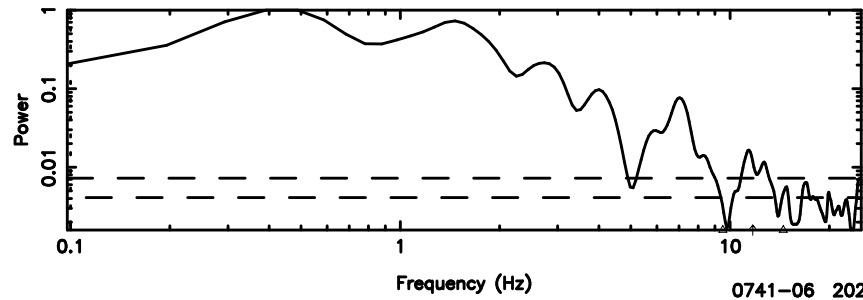

BLK:25,SNR1: 9.9197 ,SNR2: 17.235