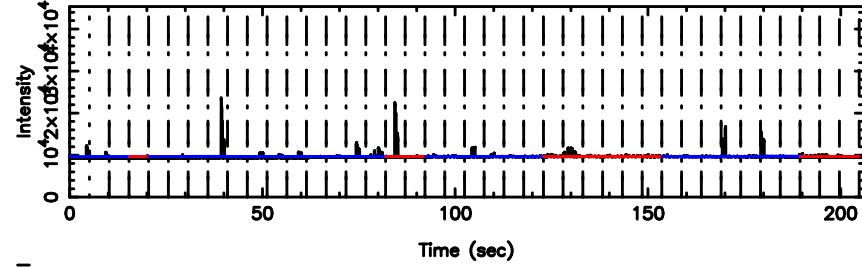

BLK:25,SNR1: 8.6269 ,SNR2: 15.473

0741-06 2026/05/05 7.72UT TOYOKAWA-KISO

F20260505164144

BLK:28,SNR1: 5.8837 ,SNR2: 13.719

Frequency (Hz)

K20260505164139

BLK:28,SNR1: 8.7884 ,SNR2: 15.731

Frequency (Hz)