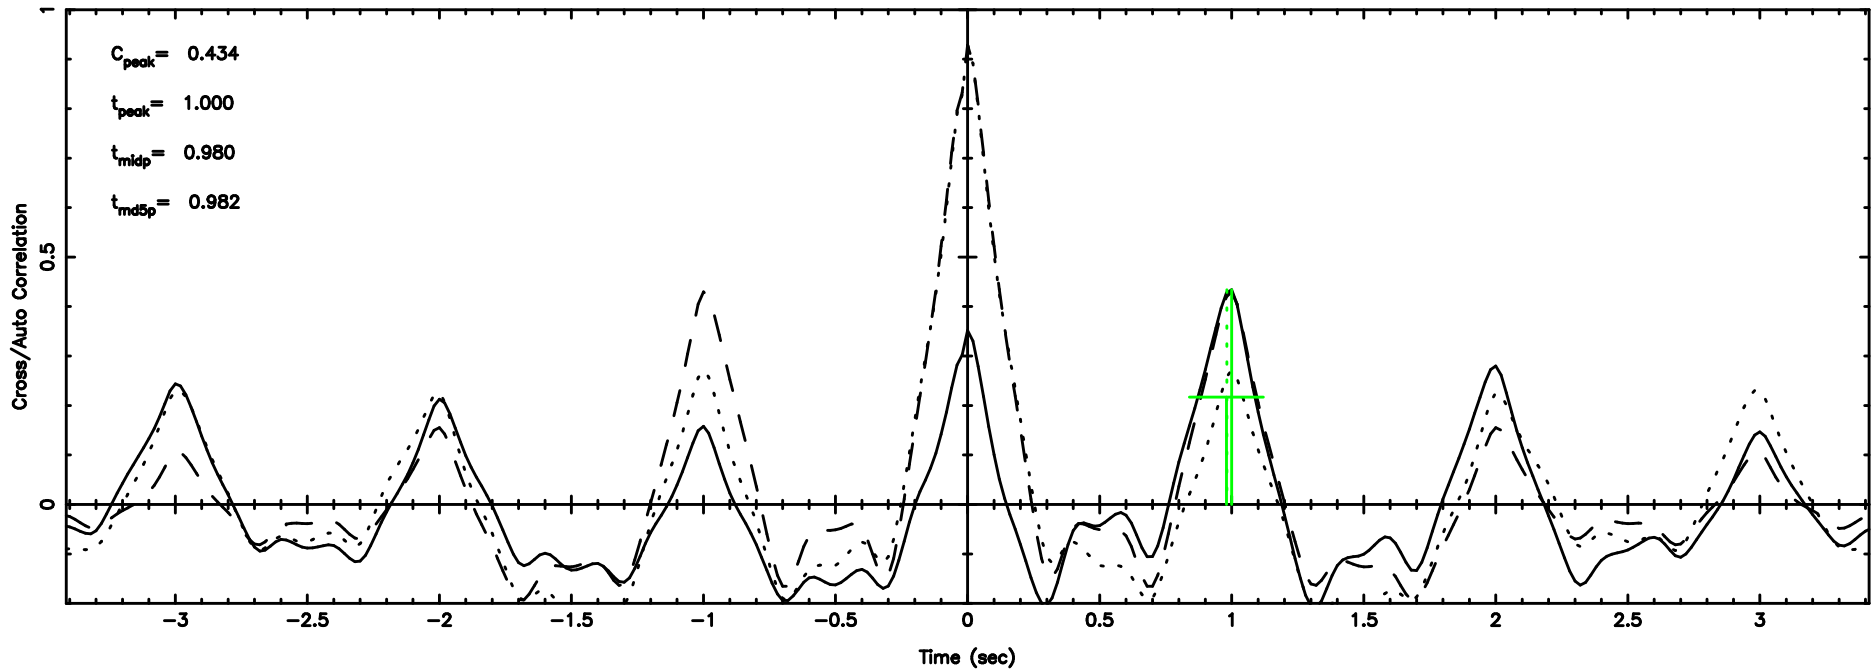

T20260505100718

BLK: 6,SNR1: 7.4452 ,SNR2: 18.678

0106+01 2026/05/05 1.15UT TOYOKAWA-FUJI

F20260505100720

BLK: 6,SNR1: 7.0965 ,SNR2: 18.536

T20260505100718

BLK: 4, SNR1: 1.6136 , SNR2: 8.3783

K20260505100716