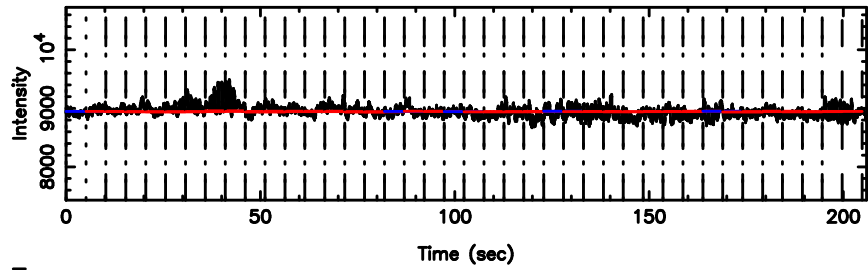

K20260505102827

BLK: 2,SNR1: 18.115 ,SNR2: 42.516

Frequency (Hz)

T20260505103614

BLK: 5,SNR1: 11.088 ,SNR2: 27.293

3C48 2026/05/05 1.63UT TOYOKAWA-FUJI

F20260505103616

BLK: 5,SNR1: 6.6570 ,SNR2: 16.633