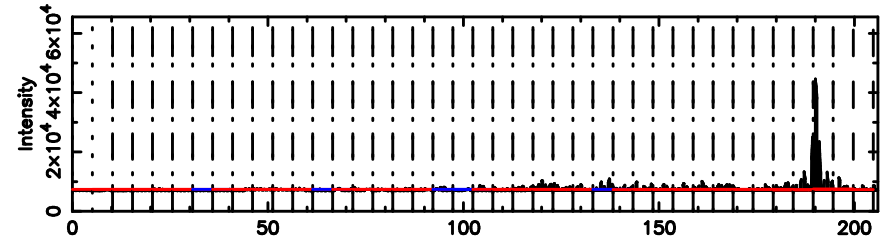

Frequency (Hz)

F20260505065826