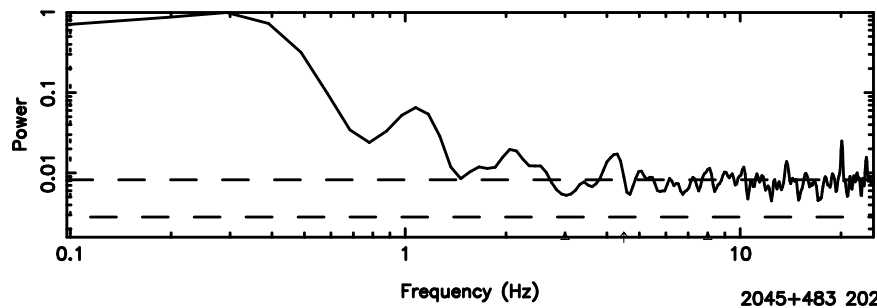

T20260505054542

F20260505054544

T20260505054542

BLK: 5,SNR1: 0.82979 ,SNR2: 2.5727

Frequency (Hz)

2045+483 2026/05/04 20.79UT TOYOKAWA-KISO

K20260505054540

BLK: 5,SNR1: 1.6790 ,SNR2: 6.5570