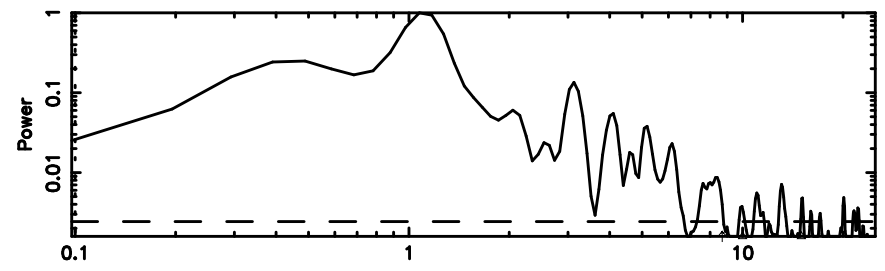

BLK: 1,SNR1: 0.66203 ,SNR2: 2.8022

2259+481 2026/05/04 23.04UT TOYOKAWA-KISO

K20260505080023

BLK: 1,SNR1: 13.244 ,SNR2: 30.852

F20260505080028

No.Good Data

K20260505080023

No.Good Data