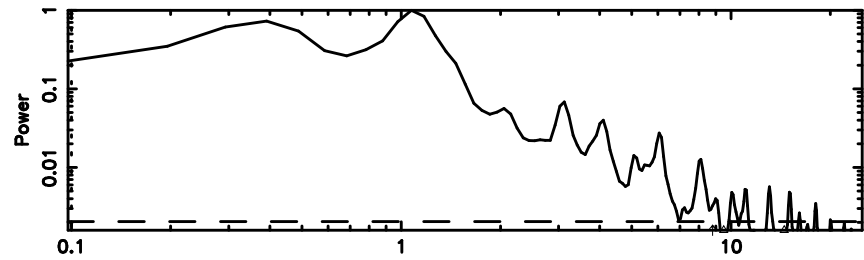

0732+33 2026/05/05 7.59UT TOYOKAWA-KISO

F20260505163343

BLK: 5,SNR1: 16.583 ,SNR2: 30.007

Frequency (Hz)

K20260505163338

BLK: 5,SNR1: 20.251 ,SNR2: 46.354

Frequency (Hz)

0732+33 2026/05/05 7.59UT FUJI -KISO