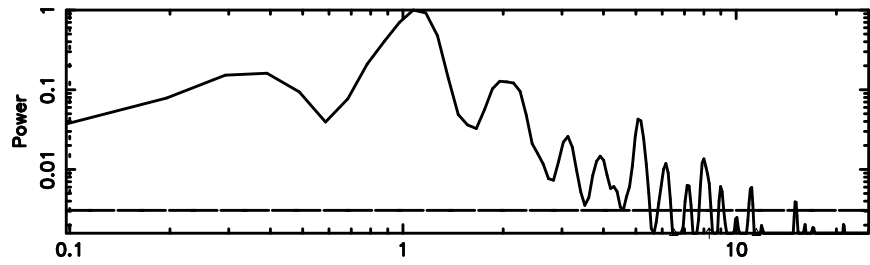

BLK: 1, SNR1: 8.6313 ,SNR2: 21.767