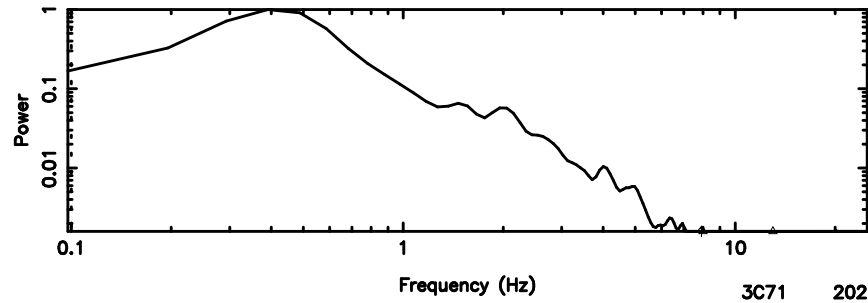

BLK:20,SNR1: 30.950 ,SNR2: 78.632

3C71 2026/05/05 2.71UT TOYOKAWA-KISO

K20260505114050