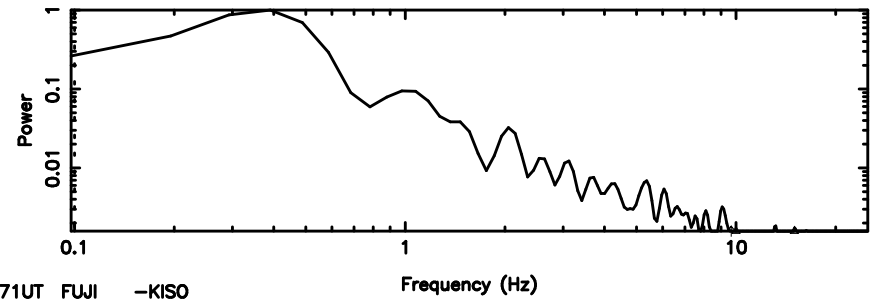

BLK: 8,SNR1: 17.779 ,SNR2: 36.913

3C147 2026/05/05 5.71UT FUJI -KISO