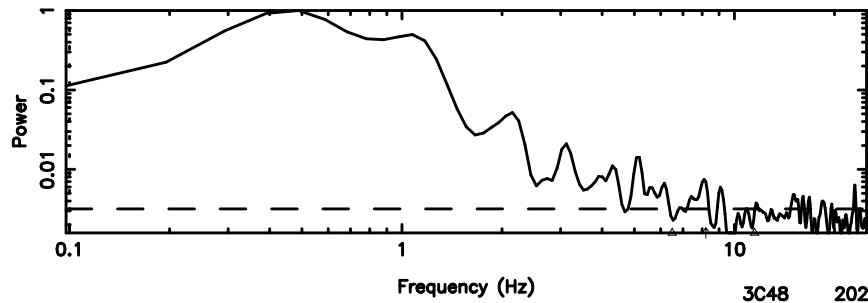

K20260505102827

BLK: 2,SNR1: 18.115 ,SNR2: 42.516

Frequency (Hz)

T20260505103614

BLK: 5,SNR1: 11.088 ,SNR2: 27.293

3C48 2026/05/05 1.63UT TOYOKAWA-FUJI

F20260505103616

BLK: 5,SNR1: 6.6570 ,SNR2: 16.633