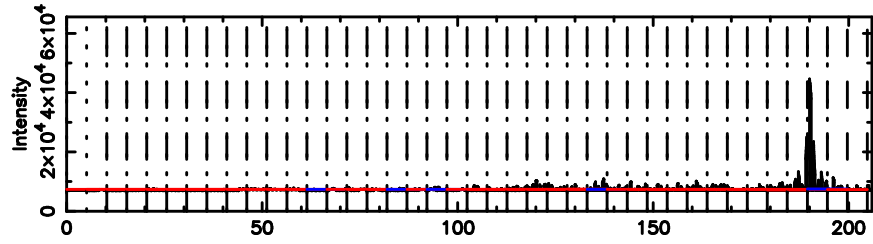

F20260505065826