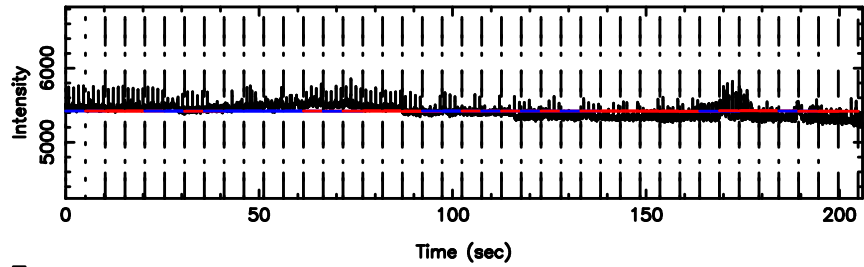

F20260505141908