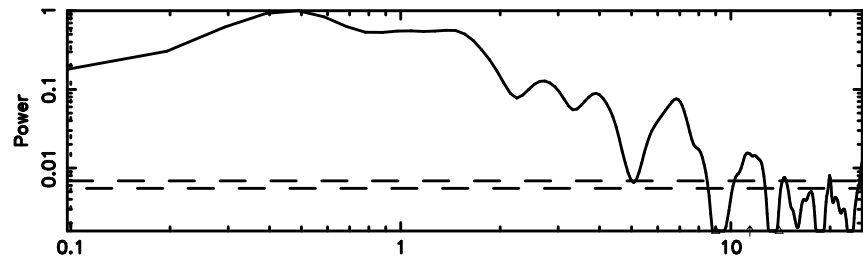

Frequency (Hz)

K20260505160348

BLK: 1,SNR1: 0.35456 ,SNR2: 2.4715

Frequency (Hz)

0703+138 2026/05/05 7.09UT FUJI -KISO

T20260505161313

BLK:14,SNR1: 9.3980 ,SNR2: 16.797

Frequency (Hz)