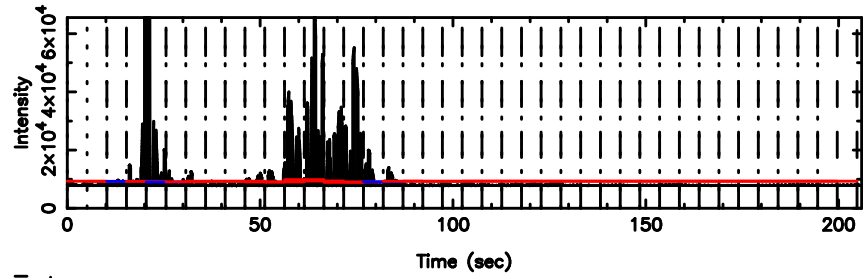

T20260505163341