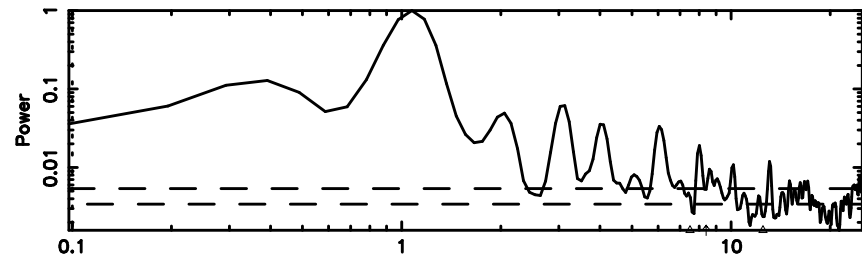

BLK: 2,SNR1:-0.26007 ,SNR2: 0.68596

Frequency (Hz)

0821+394 2026/05/05 8.41UT TOYOKAWA-FUJI

T20260505172237

BLK: 3,SNR1: 7.4352 ,SNR2: 18.443

Frequency (Hz)

K20260505172234

BLK: 3,SNR1: 4.1578 ,SNR2: 10.239