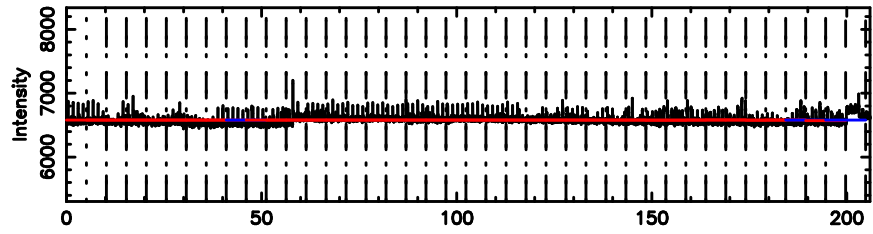

K20260505075240

BLK: 2,SNR1: 3.1054 ,SNR2: 15.288

3C454.3 2026/05/04 22.91UT TOYOKAWA-KISO

F20260505075245

BLK: 3,SNR1: 2.1291 ,SNR2: 7.6753

Frequency (Hz)

K20260505075240

BLK: 3,SNR1: 8.1824 ,SNR2: 14.486