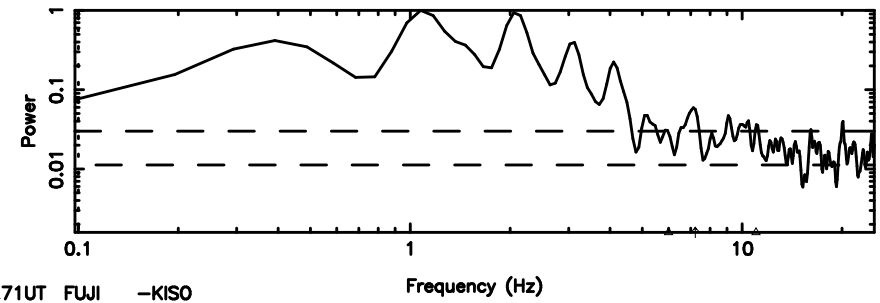

BLK: 4,SNR1: 1.8513 ,SNR2: 5.7910