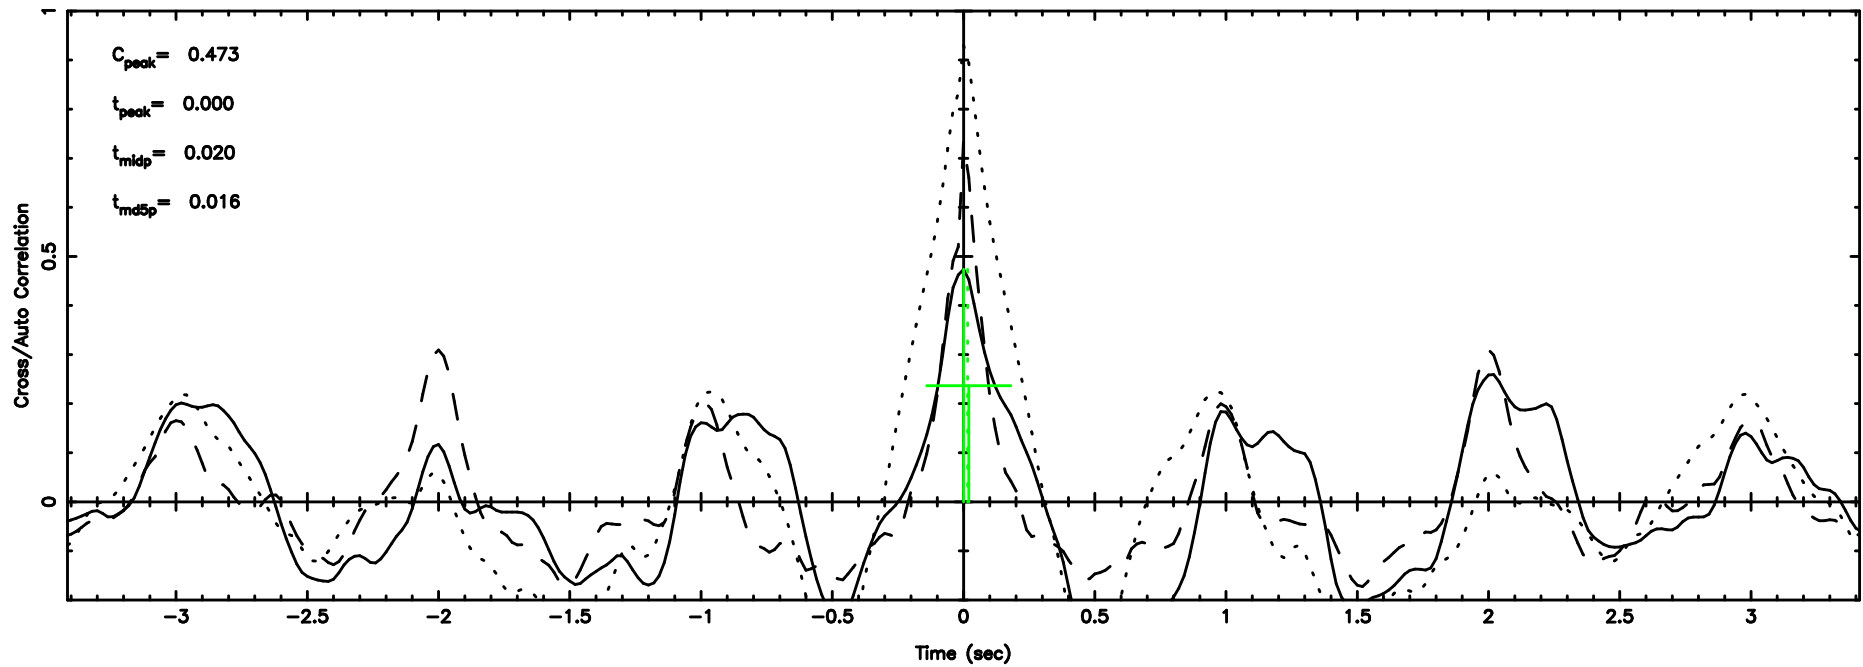

BLK: 1,SNR1: 0.56470 ,SNR2: 7.1621

0548+16 2026/05/05 5.85UT TOYOKAWA-FUJI

T20260505144911

No.Good Data

K20260505144908

No.Good Data

0548+16 2026/05/05 5.85UT TOYOKAWA-KISO

F20260505144913