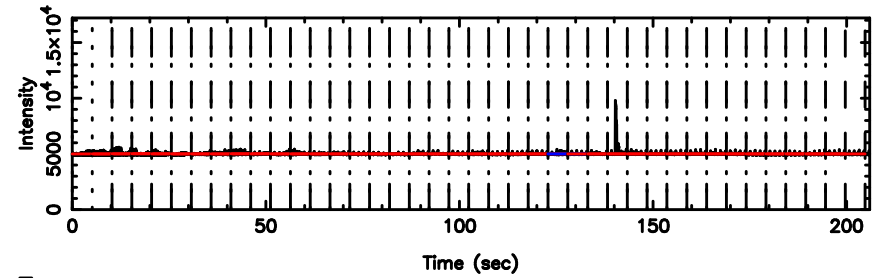

3C120 2026/05/05 4.55UT TOYOKAWA-FUJI

F20260505133108