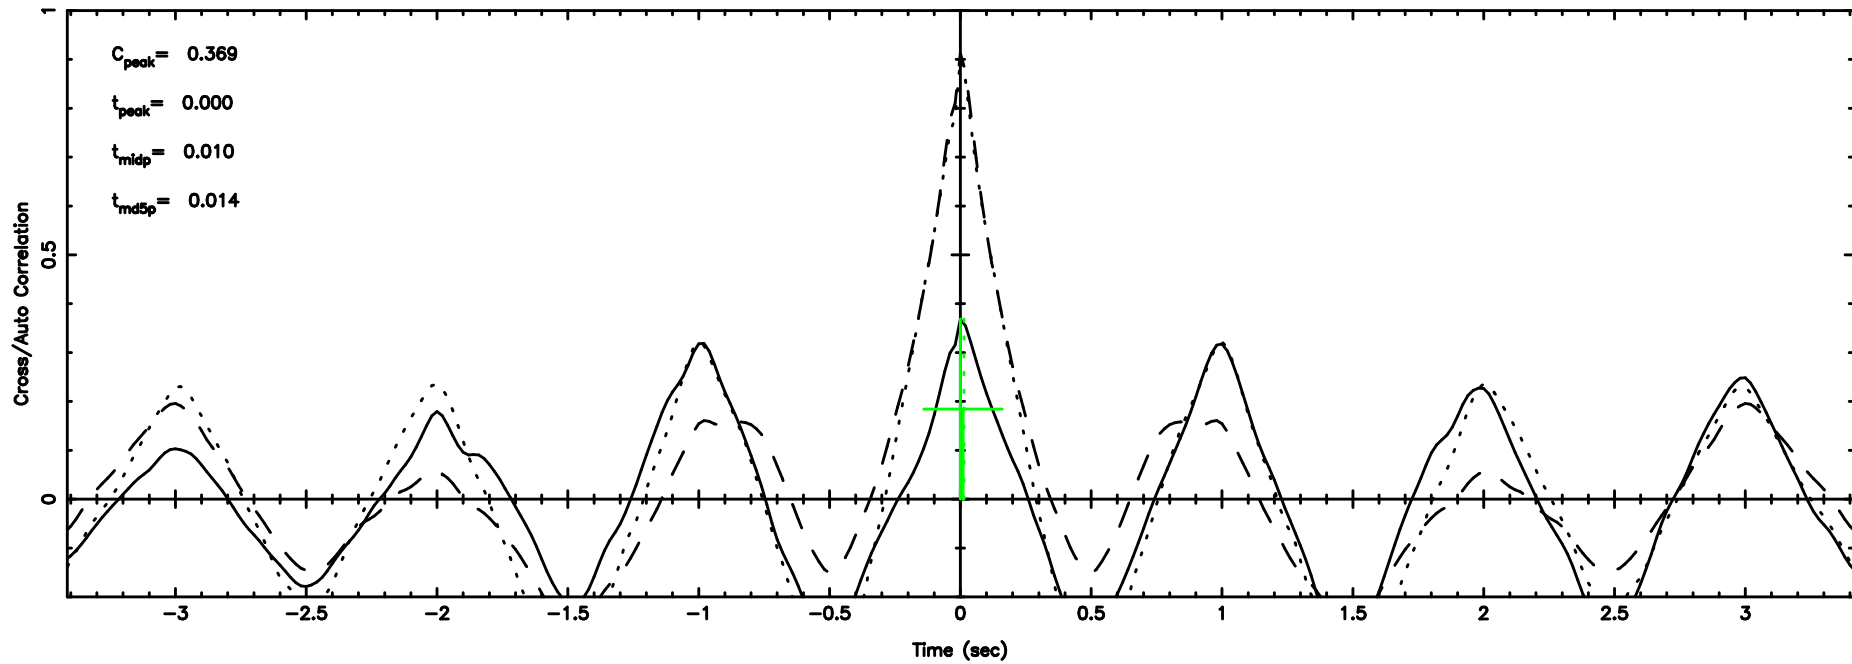

Frequency (Hz)

3C190 2026/05/05 8.01UT TOYOKAWA-FUJI