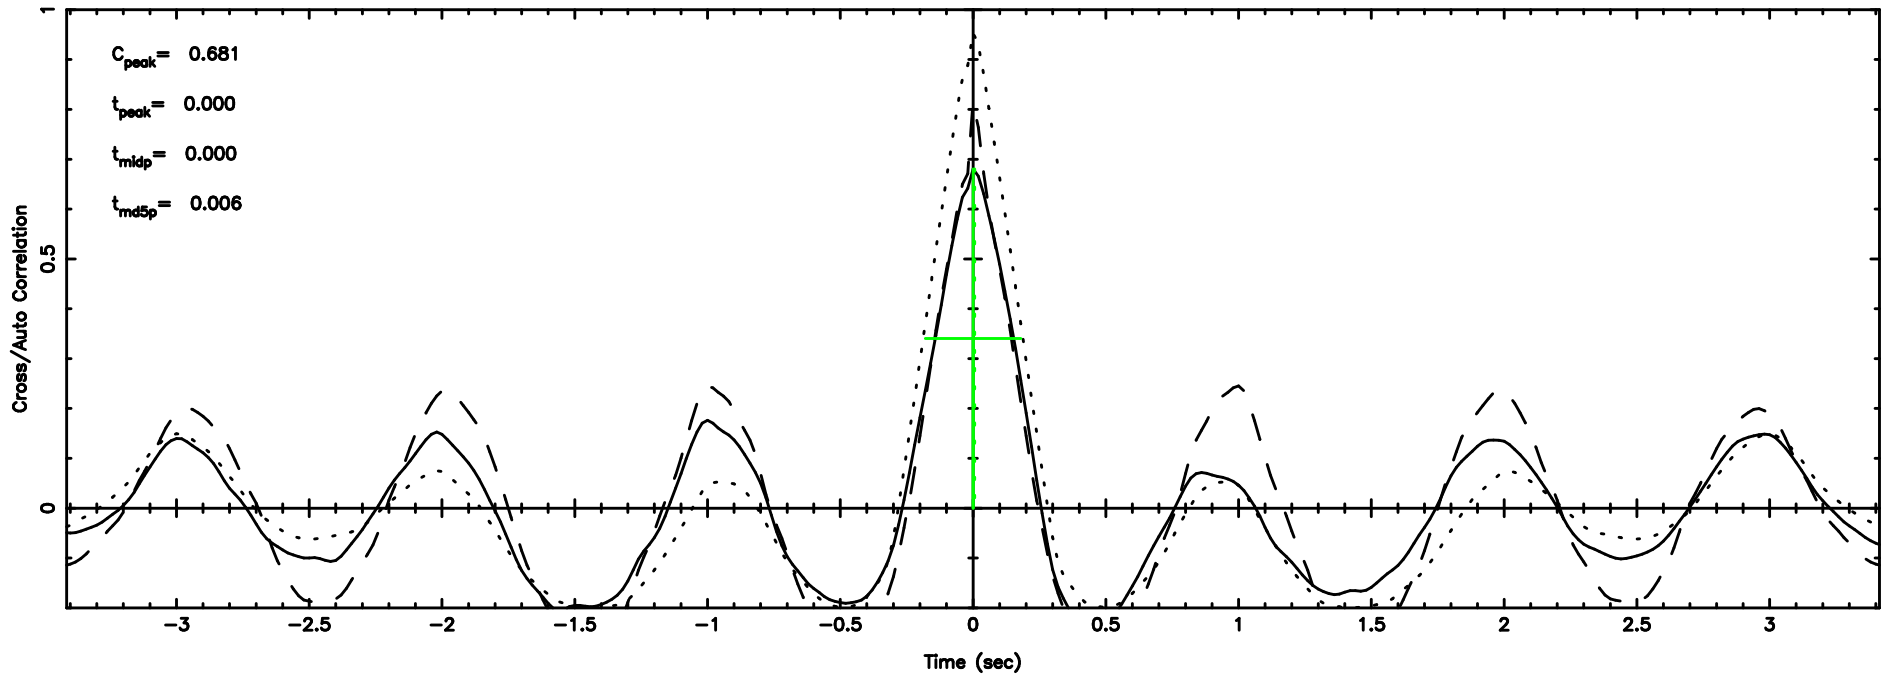

BLK: 3,SNR1: 3.6434 ,SNR2: 9.2202

Frequency (Hz)

2139+028 2026/05/04 21.72UT FUJI -KISO

T20260505064919

BLK: 3,SNR1: 1.8128 ,SNR2: 12.819

F20260505064921

BLK: 3,SNR1: 2.8223 ,SNR2: 13.211

2147+145 2026/05/04 21.85UT TOYOKAWA-FUJI