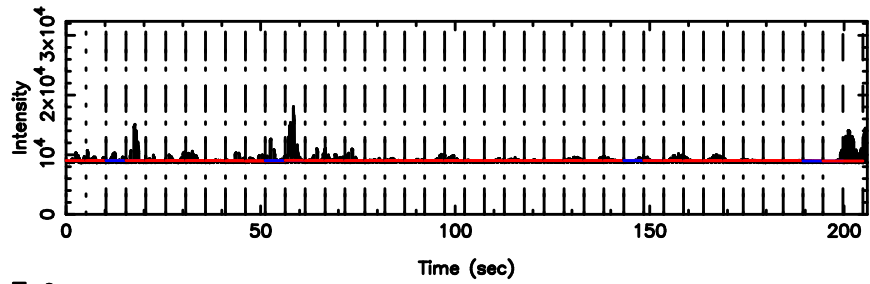

T20260505100718

BLK: 6,SNR1: 7.4452 ,SNR2: 18.678

0106+01 2026/05/05 1.15UT TOYOKAWA-FUJI

F20260505100720

BLK: 6,SNR1: 7.0965 ,SNR2: 18.536

T20260505100718

BLK: 4, SNR1: 1.6136 , SNR2: 8.3783

K20260505100716