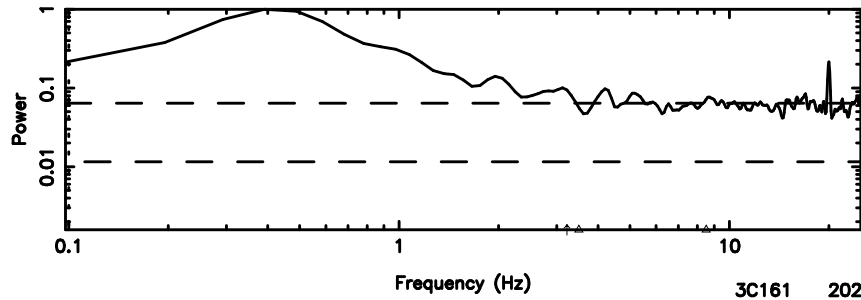

T20260505152441

BLK:19,SNR1: 0.45534 ,SNR2: 2.9446

K20260505152438

BLK:19,SNR1: 1.3540 ,SNR2: 2.7219

3C161 2026/05/05 6.44UT TOYOKAWA-KISO