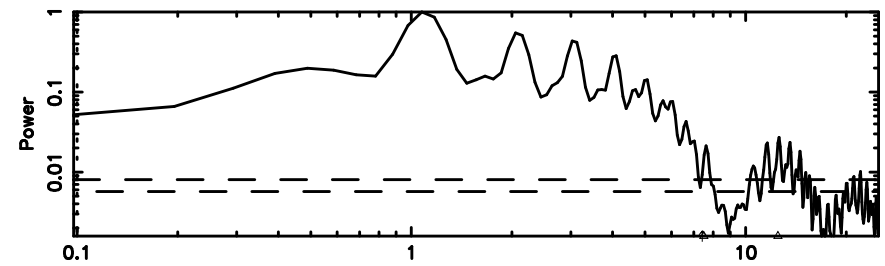

2210+016 2026/05/04 22.22UT TOYOKAWA-FUJI

T20260505071134

BLK: 9,SNR1: 6.6532 ,SNR2: 18.882

Frequency (Hz)

K20260505071132

BLK: 9,SNR1: 7.2333 ,SNR2: 19.776

Frequency (Hz)

2210+016 2026/05/04 22.22UT TOYOKAWA-KISO