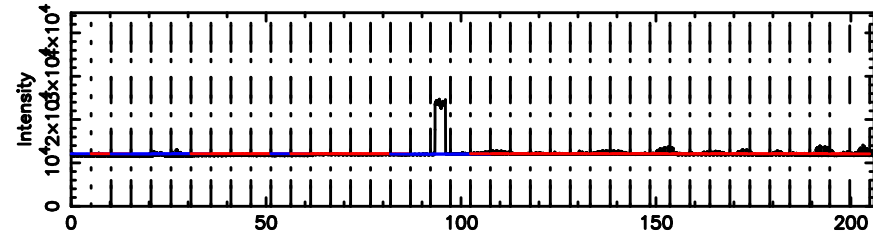

Frequency (Hz)

K20260505084902