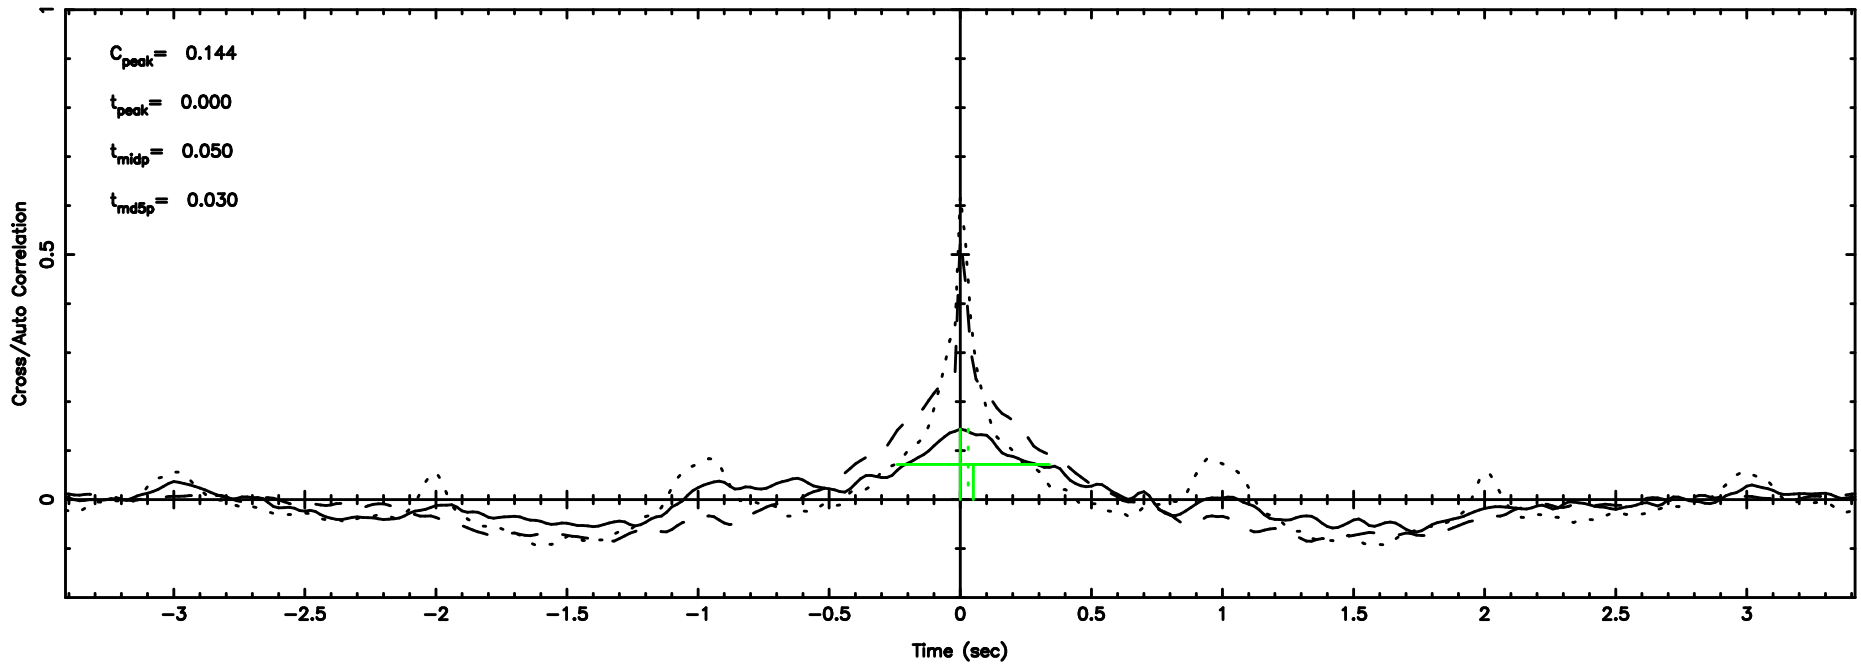

BLK:19,SNR1: 0.45534 ,SNR2: 2.9446

K20260505152438

BLK:19,SNR1: 1.3540 ,SNR2: 2.7219

3C161 2026/05/05 6.44UT TOYOKAWA-KISO

F20260505152443

BLK:16,SNR1:-0.16382 ,SNR2: 0.84319

Frequency (Hz)

K20260505152438