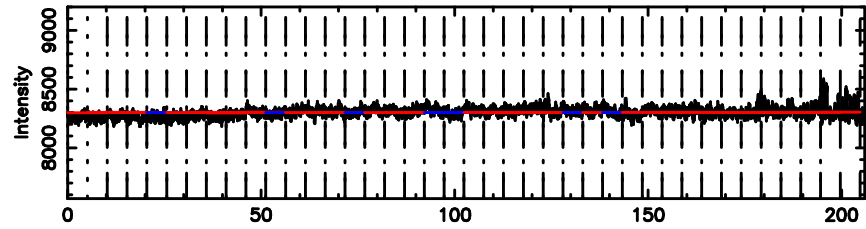

T20260505141906