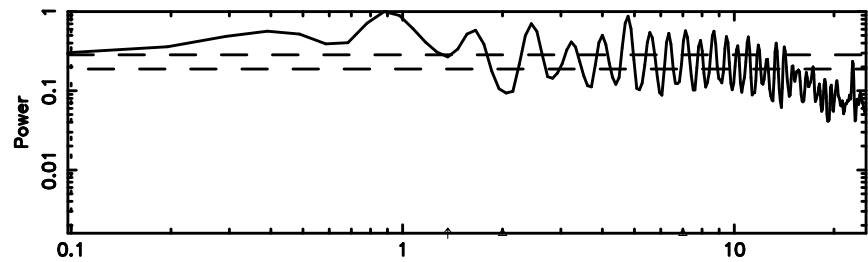

BLK:14,SNR1: 0.27233 ,SNR2: 1.1846

0333+32 2026/05/05 3.61UT TOYOKAWA-KISO

F20260505123453

BLK: 5,SNR1:-0.17074 ,SNR2: 0.88552

Frequency (Hz)

K20260505123448

BLK: 5,SNR1: 0.21420 ,SNR2: 1.2880

Frequency (Hz)