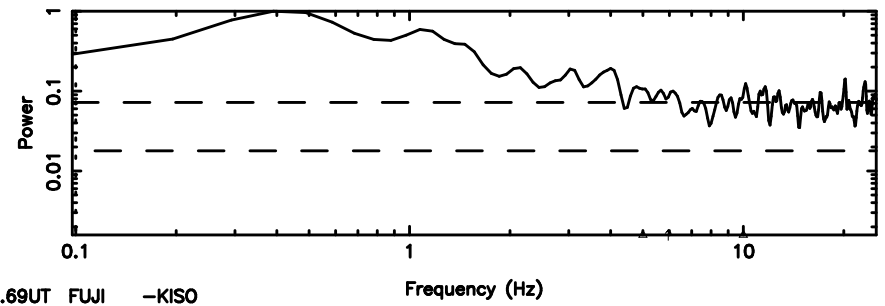

K20260505073952

BLK: 9, SNR1: 7.4158 , SNR2: 21.422

Frequency (Hz)

2238-113 2026/05/04 22.69UT TOYOKAWA-KISO

F20260505073957

BLK: 8,SNR1:-0.12459 ,SNR2: 0.89638

K20260505073952

BLK: 8,SNR1: 0.63825 ,SNR2: 2.3334