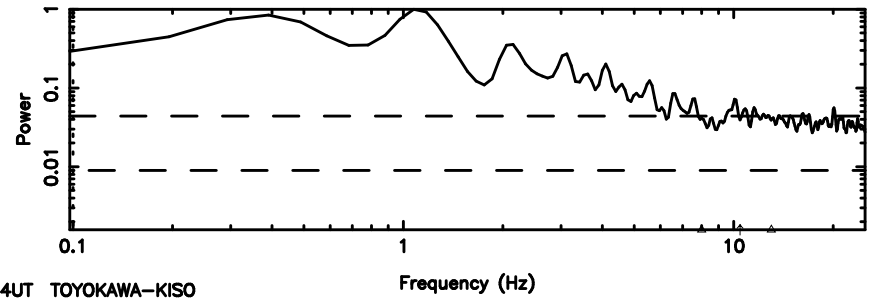

3C161 2026/05/05 6.44UT TOYOKAWA-KISO