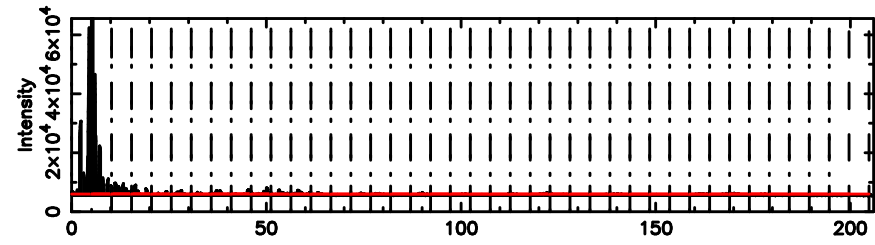

K20260505093112

BLK: 5,SNR1: 2.8422 ,SNR2: 8.6856

T20260505094515

No. Good Data

F20260505094517

No. Good Data

0044-056 2026/05/05 0.78UT TOYOKAWA-FUJI

T20260505094515