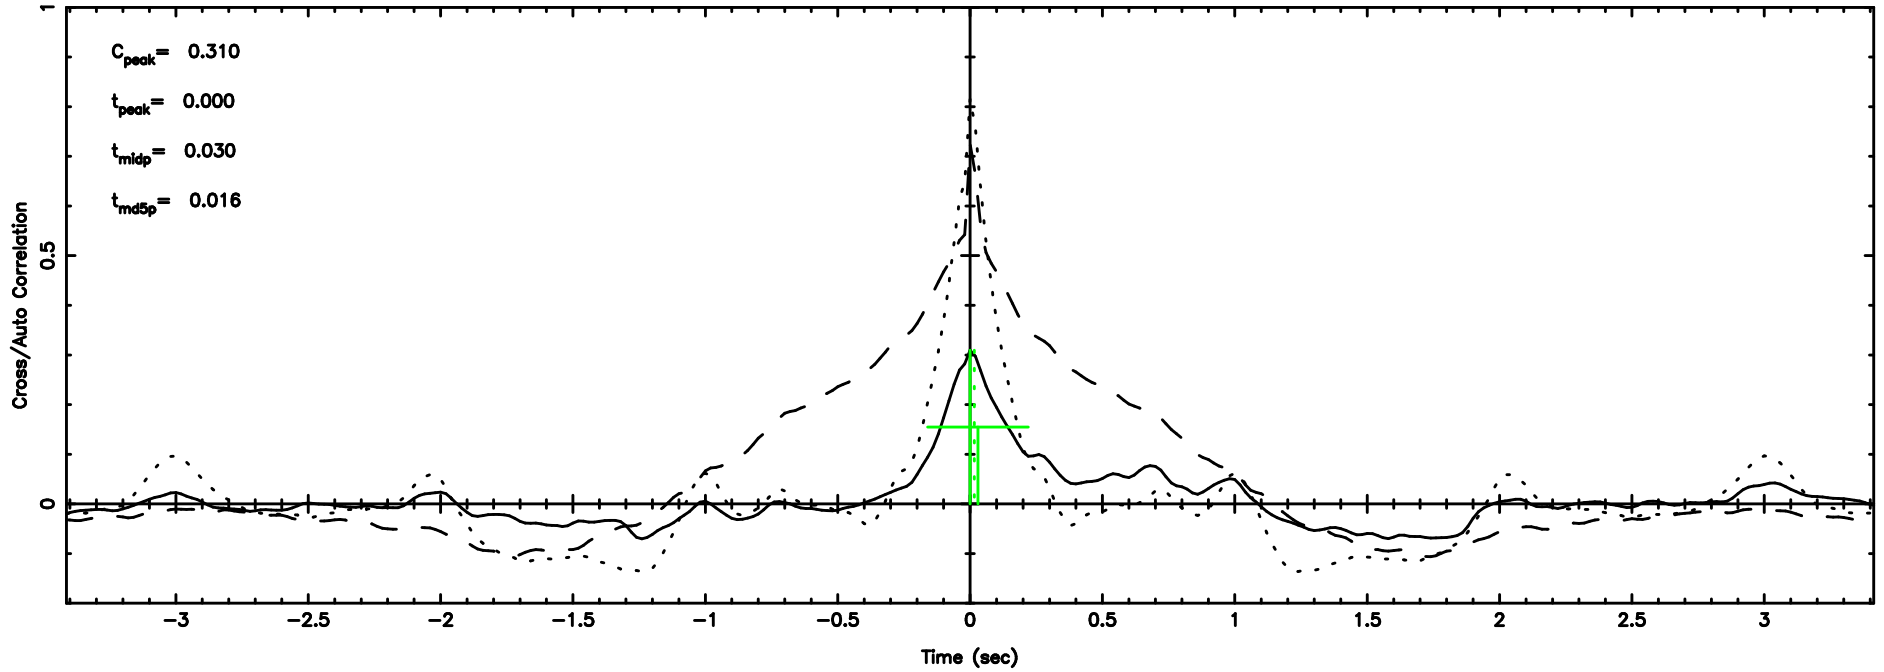

T20260505081520

BLK:17,SNR1: 3.3936 ,SNR2: 10.274

K20260505081517

BLK:17,SNR1: 0.99458E-01,SNR2: 4.8037

3C459 2026/05/04 23.28UT TOYOKAWA-KISO