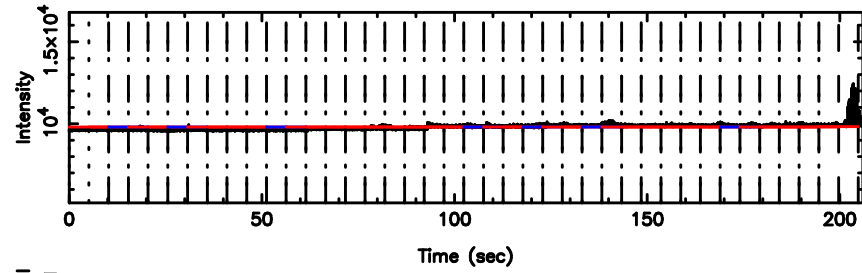

Frequency (Hz)

K20260505171125