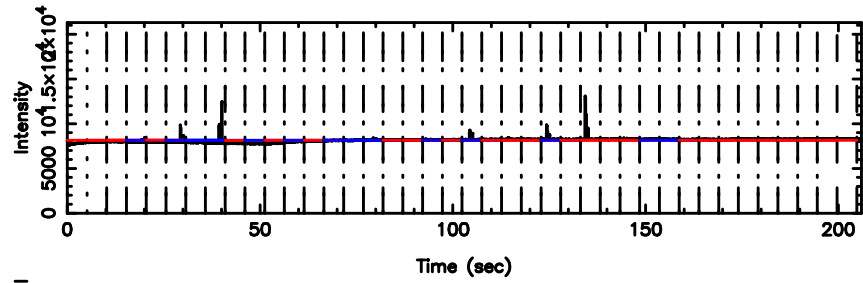

T20260505164142