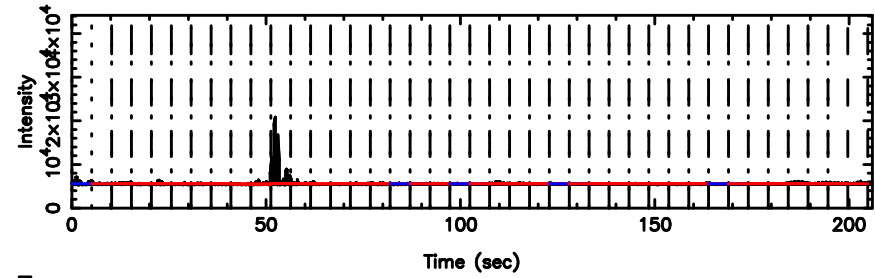

K20260505102827

BLK: 2,SNR1: 18.115 ,SNR2: 42.516

Frequency (Hz)

T20260505103614

BLK: 5,SNR1: 11.088 ,SNR2: 27.293

3C48 2026/05/05 1.63UT TOYOKAWA-FUJI

F20260505103616

BLK: 5,SNR1: 6.6570 ,SNR2: 16.633