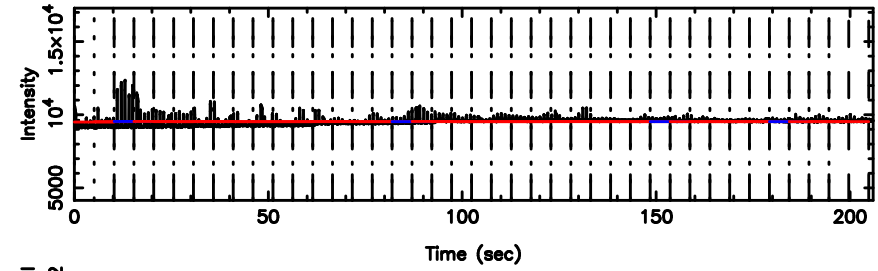

BLK: 2,SNR1: 2.8730 ,SNR2: 9.0013

0308+305 2026/05/05 3.19UT TOYOKAWA-KISO

K20260505120955

BLK: 2,SNR1: 15.435 ,SNR2: 36.706

F20260505121000

BLK: 4,SNR1: 14.190 ,SNR2: 41.608

K20260505120955

BLK: 4,SNR1: 9.9523 ,SNR2: 28.774