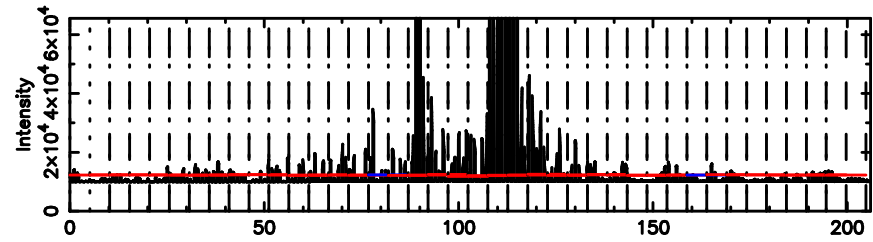

Frequency (Hz)

3C43 2026/05/05 1.50UT FUJI -KISO

K20260505102827