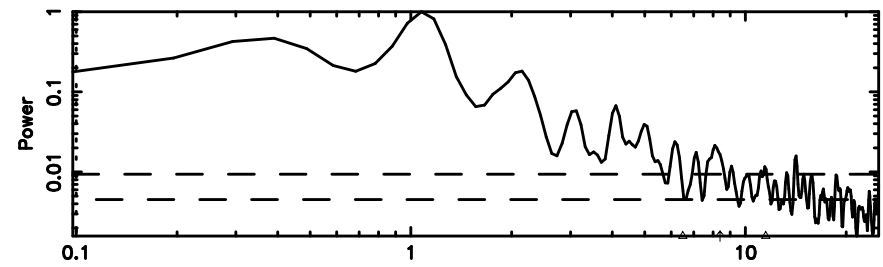

BLK: 3,SNR1: 3.6434 ,SNR2: 9.2202