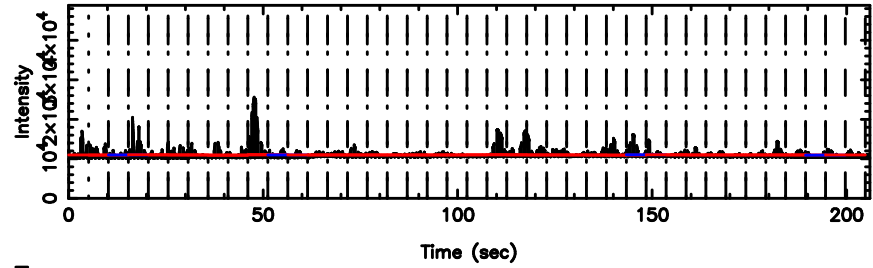

T20260505100718

BLK: 6,SNR1: 7.4452 ,SNR2: 18.678

0106+01 2026/05/05 1.15UT TOYOKAWA-FUJI

F20260505100720

BLK: 6,SNR1: 7.0965 ,SNR2: 18.536

T20260505100718

BLK: 4, SNR1: 1.6136 , SNR2: 8.3783

K20260505100716