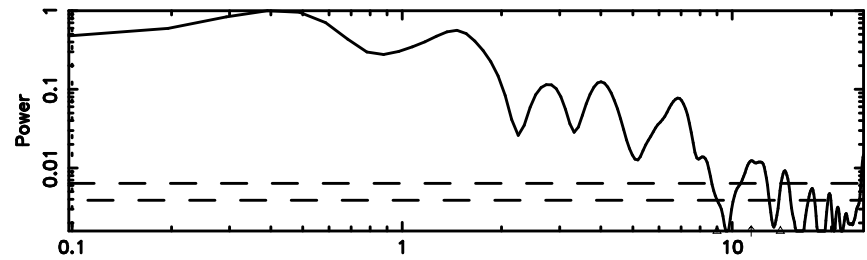

BLK:16,SNR1: 9.4429 ,SNR2: 16.818

Frequency (Hz)

0713-024 2026/05/05 7.25UT TOYOKAWA-KISO

F20260505161315

BLK:20,SNR1: 4.1723 ,SNR2: 10.895

Frequency (Hz)

K20260505161310

BLK:20,SNR1: 9.3762 ,SNR2: 16.702