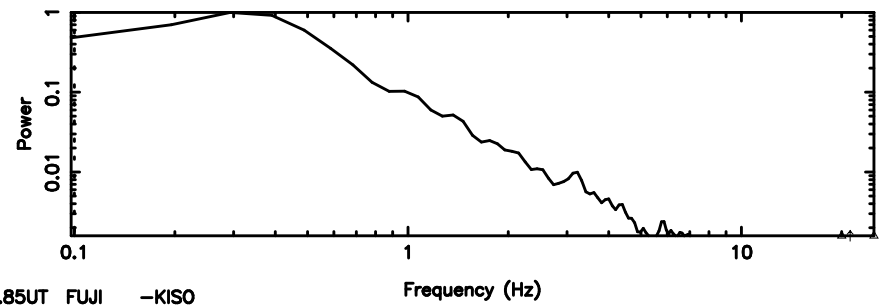

BLK: 2,SNR1: 657.07 ,SNR2: 617.56