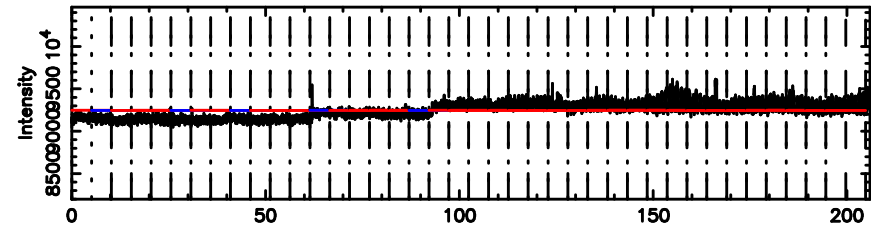

BLK:14,SNR1: 0.27233 ,SNR2: 1.1846

0333+32 2026/05/05 3.61UT TOYOKAWA-KISO

F20260505123453

BLK: 5,SNR1:-0.17074 ,SNR2: 0.88552

Frequency (Hz)

K20260505123448

BLK: 5,SNR1: 0.21420 ,SNR2: 1.2880

Frequency (Hz)