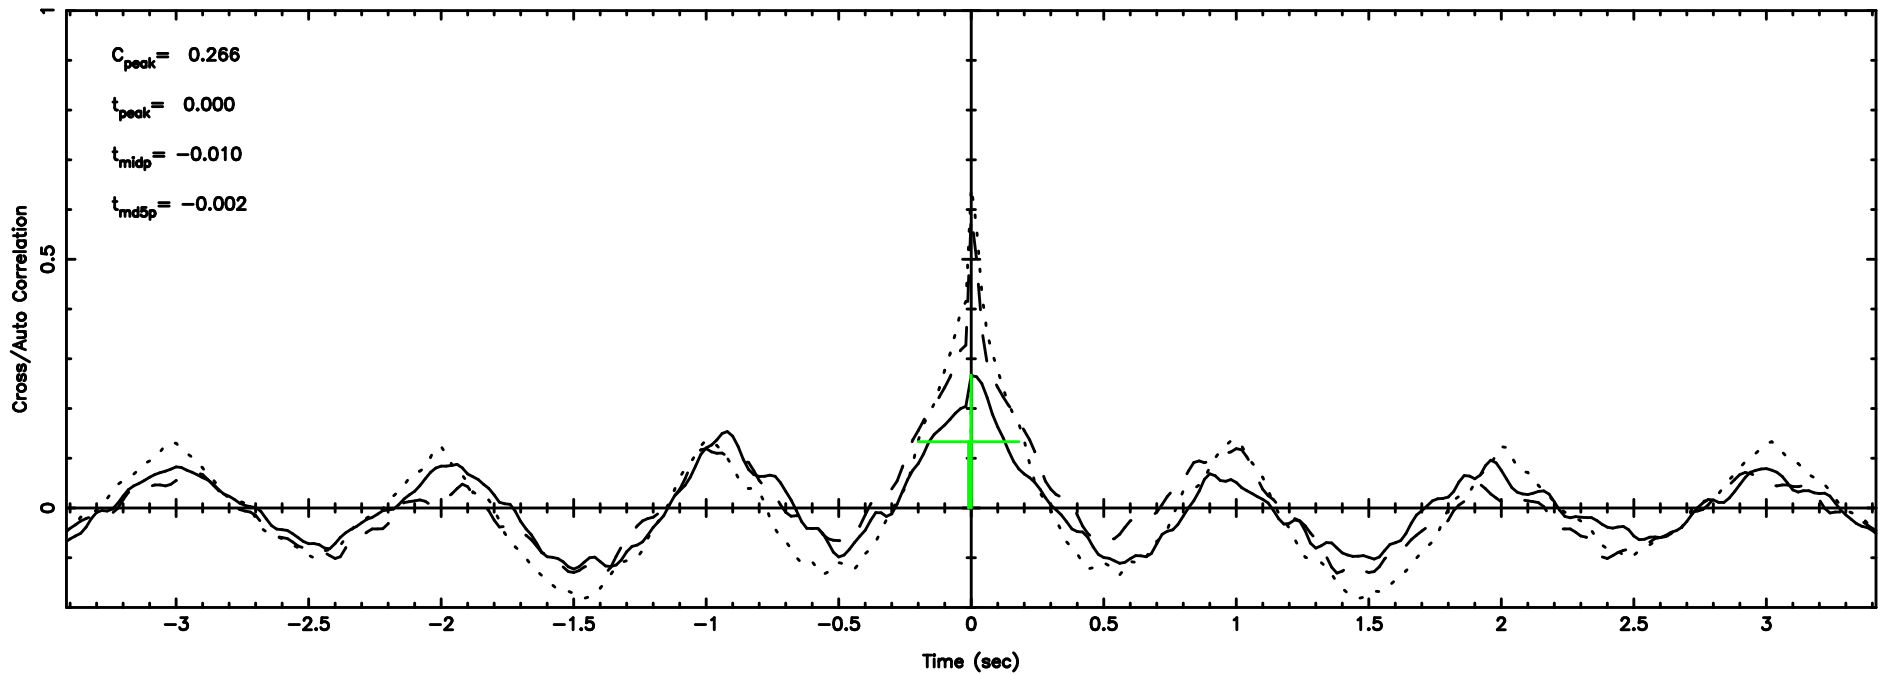

T20260505073128

BLK: 4, SNR1: 1.6825 , SNR2: 3.9007

Frequency (Hz)

K20260505073126

BLK: 4, SNR1: 4.2471 , SNR2: 13.158

Frequency (Hz)

2229-093 2026/05/04 22.55UT TOYOKAWA-KISO

F20260505073130