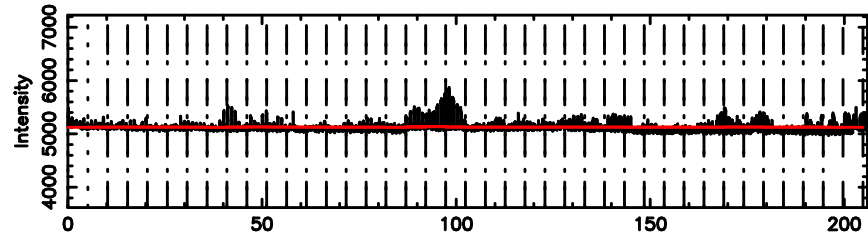

T20260505112239

BLK:12,SNR1: 49.914 ,SNR2: 106.69

3C67 2026/05/05 2.41UT TOYOKAWA-KISO

K20260505112236

BLK:12,SNR1: 9.1610 ,SNR2: 16.409

F20260505112241

No.Good Data

Frequency (Hz)