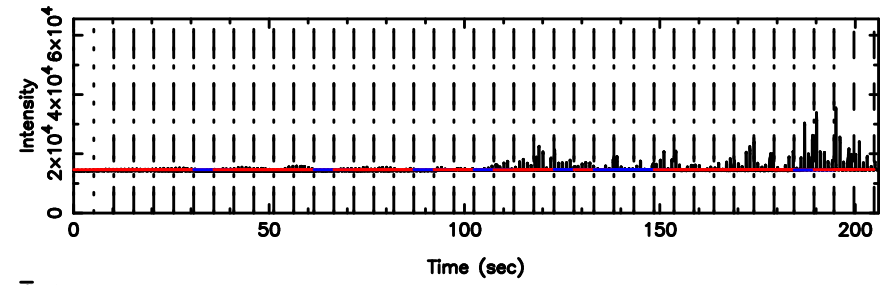

2210+016 2026/05/04 22.22UT TOYOKAWA-FUJI

T20260505071134

BLK: 9,SNR1: 6.6532 ,SNR2: 18.882

Frequency (Hz)

K20260505071132

BLK: 9,SNR1: 7.2333 ,SNR2: 19.776

Frequency (Hz)

2210+016 2026/05/04 22.22UT TOYOKAWA-KISO