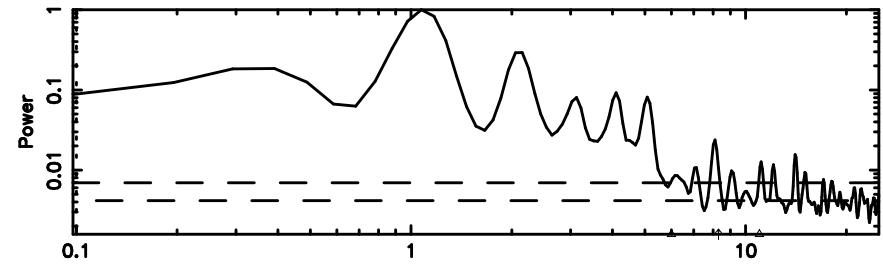

BLK:16,SNR1: 4.6018 ,SNR2: 11.491