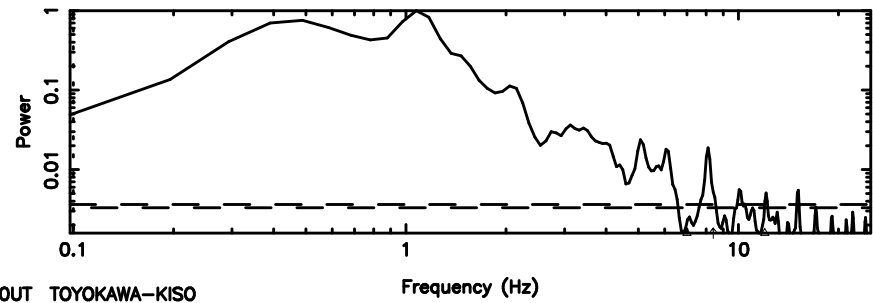

BLK: 4, SNR1: 12.426 ,SNR2: 30.374

3C43 2026/05/05 1.50UT TOYOKAWA-KISO

K20260505102827

BLK: 4, SNR1: 12.034 ,SNR2: 29.431

F20260505102832

BLK: 2,SNR1: 11.382 ,SNR2: 27.898

Frequency (Hz)

3C43 2026/05/05 1.50UT FUJI -KISO