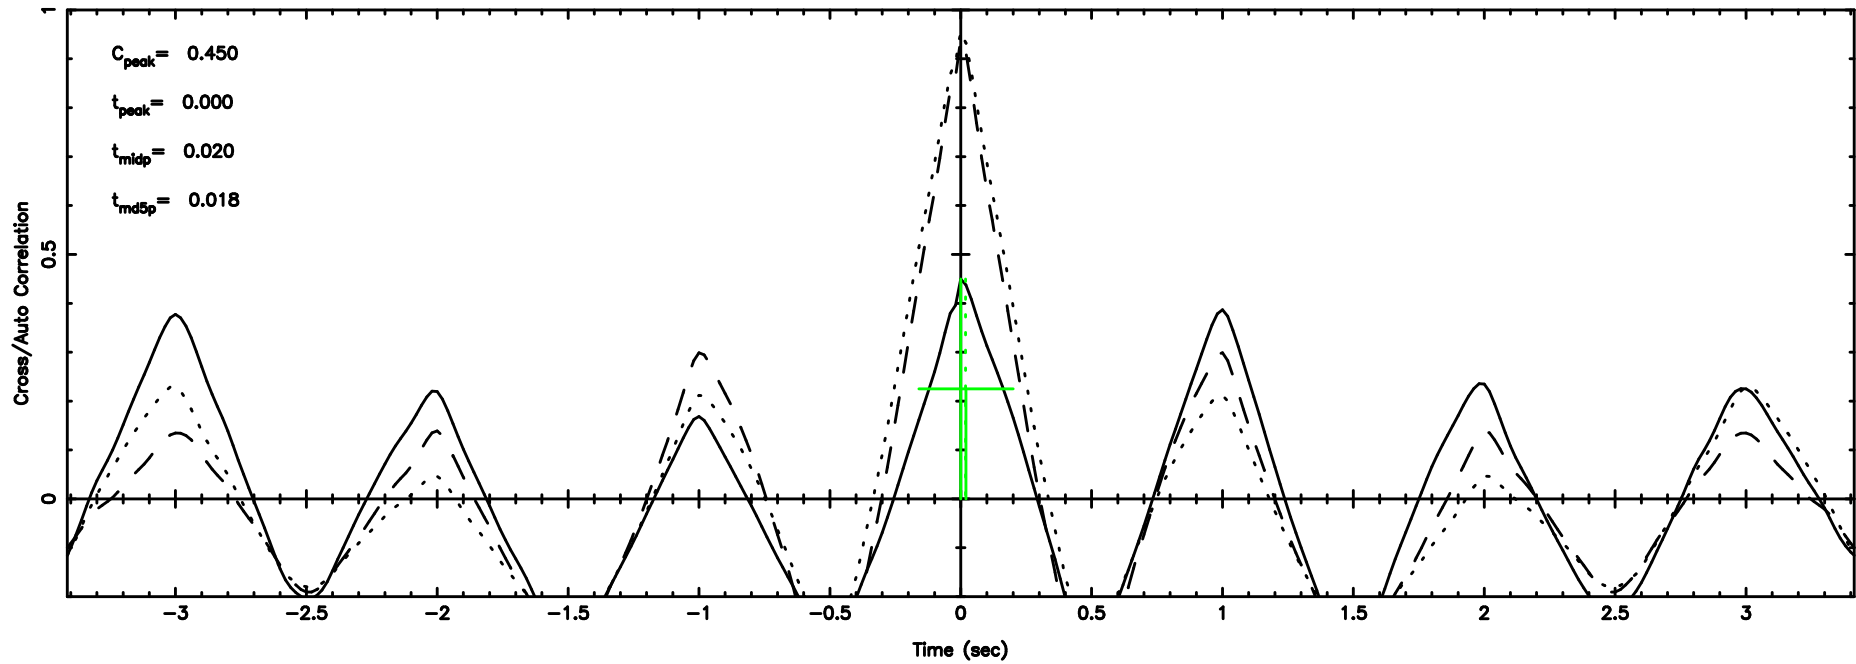

0732+33 2026/05/05 7.59UT TOYOKAWA-KISO

F20260505163343

BLK: 5,SNR1: 16.583 ,SNR2: 30.007

Frequency (Hz)

K20260505163338

BLK: 5,SNR1: 20.251 ,SNR2: 46.354

Frequency (Hz)

0732+33 2026/05/05 7.59UT FUJI -KISO