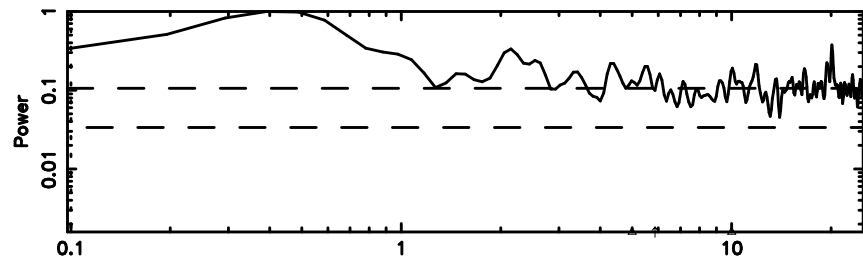

BLK: 7,SNR1: 0.28489 ,SNR2: 1.7220

F20260505150223

BLK: 7,SNR1: 4.8496 ,SNR2: 11.994

3C152 2026/05/05 6.07UT TOYOKAWA-FUJI

T20260505150221

BLK: 4,SNR1: 0.36164 ,SNR2: 1.1849

Frequency (Hz)

K20260505150218