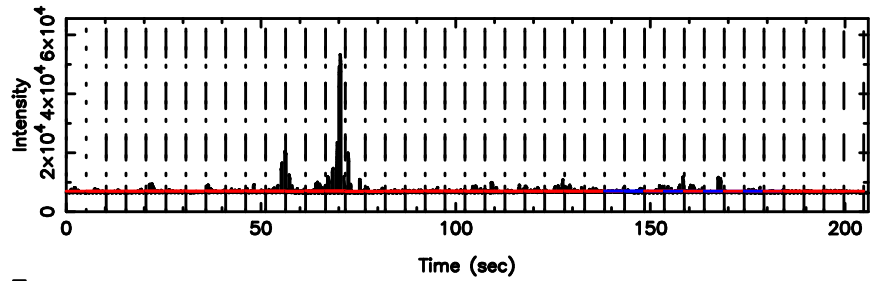

BLK: 4, SNR1: 37.447 , SNR2: 51.377

K20260505093112

BLK: 4, SNR1: 4.3533 , SNR2: 12.952

3C12 2026/05/05 0.55UT TOYOKAWA-KISO

F20260505093116

BLK: 5,SNR1: 3.8598 ,SNR2: 11.686

3C12 2026/05/05 0.55UT FUJI -KISO