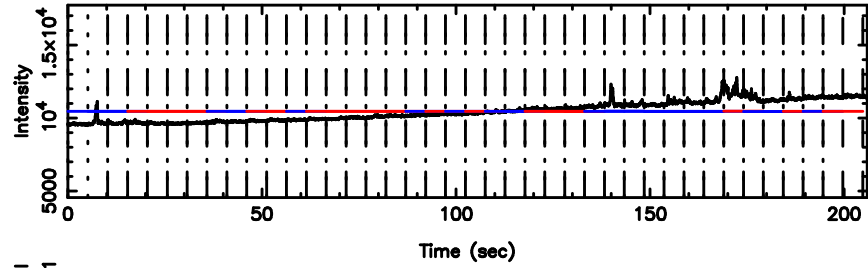

T20260505114053