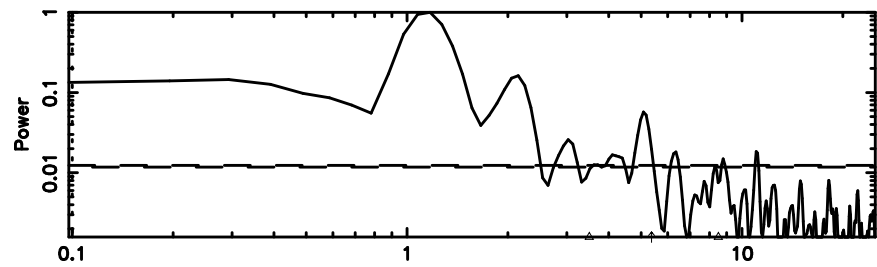

BLK: 1,SNR1: 1.7038 ,SNR2: 8.2061