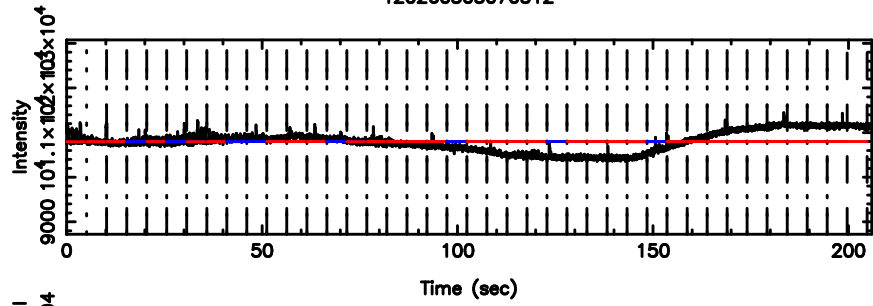

T20260505070512