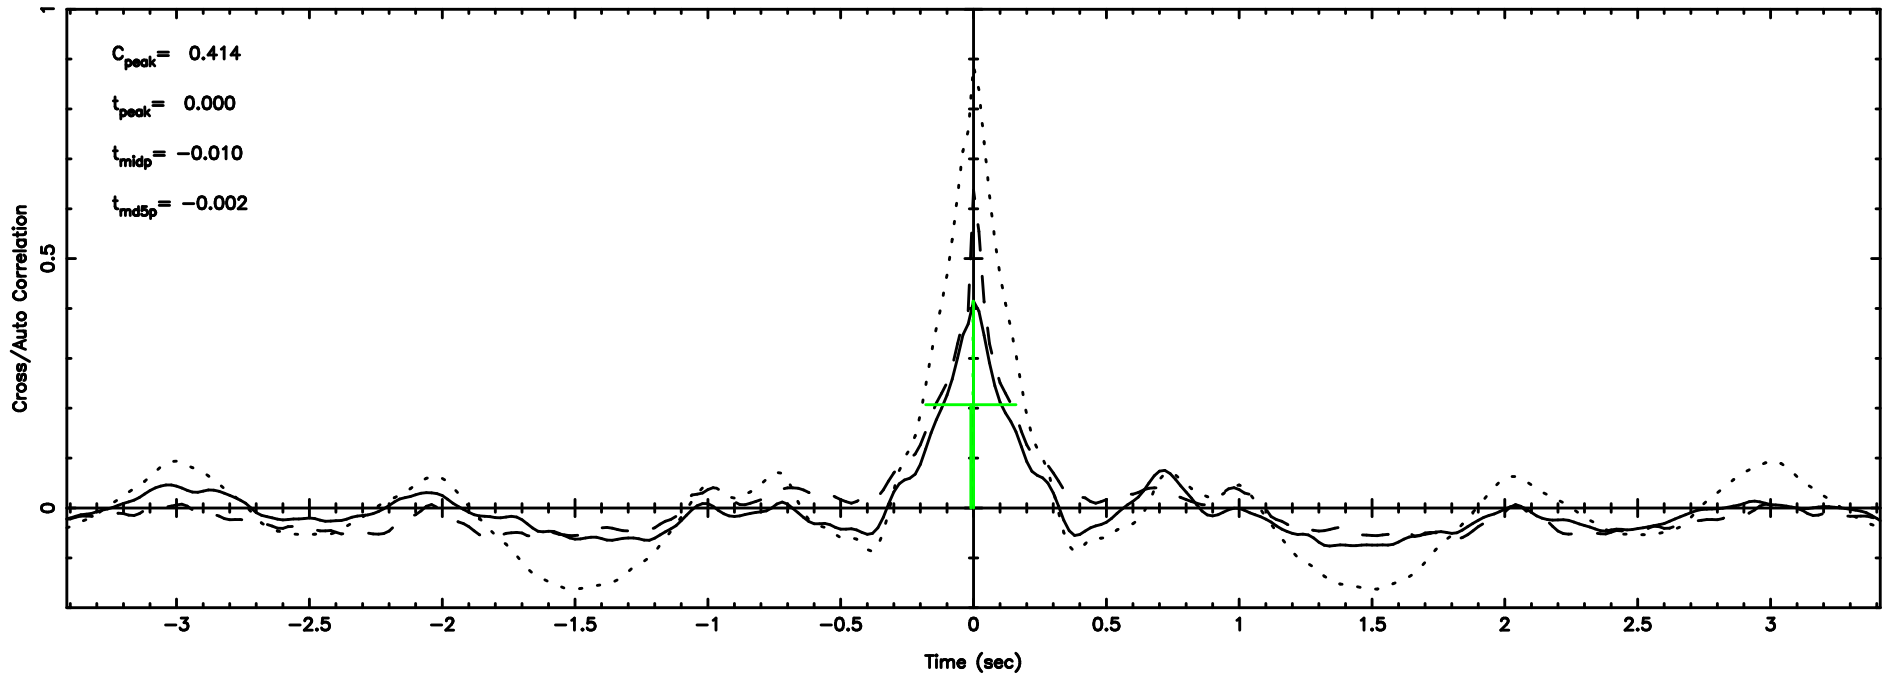

Frequency (Hz)

2131+379 2026/05/04 21.57UT TOYOKAWA-KISO