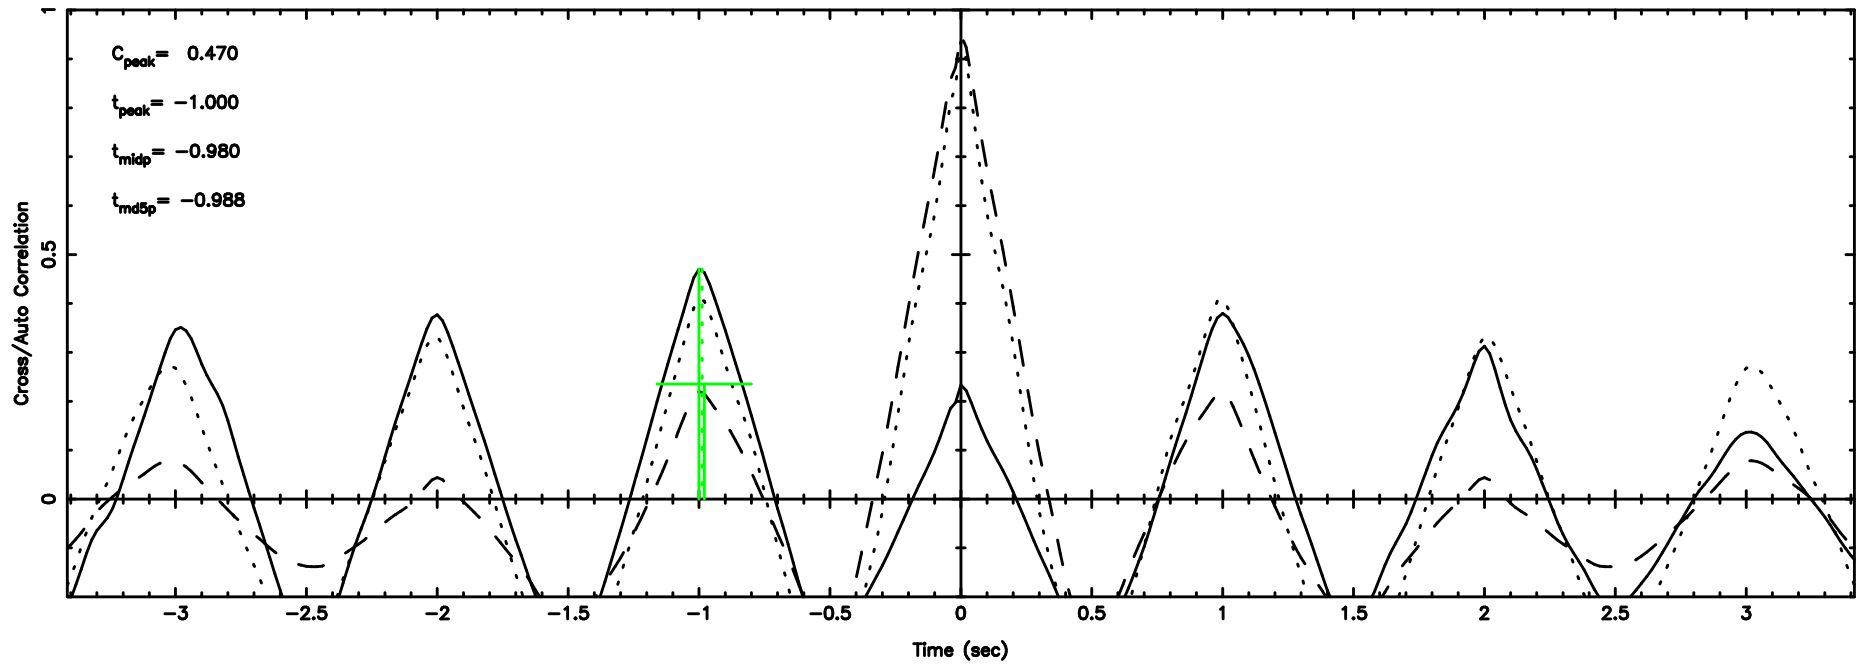

0732+33 2026/05/05 7.59UT TOYOKAWA-KISO

F20260505163343

BLK: 5,SNR1: 16.583 ,SNR2: 30.007

Frequency (Hz)

K20260505163338

BLK: 5,SNR1: 20.251 ,SNR2: 46.354

Frequency (Hz)

0732+33 2026/05/05 7.59UT FUJI -KISO