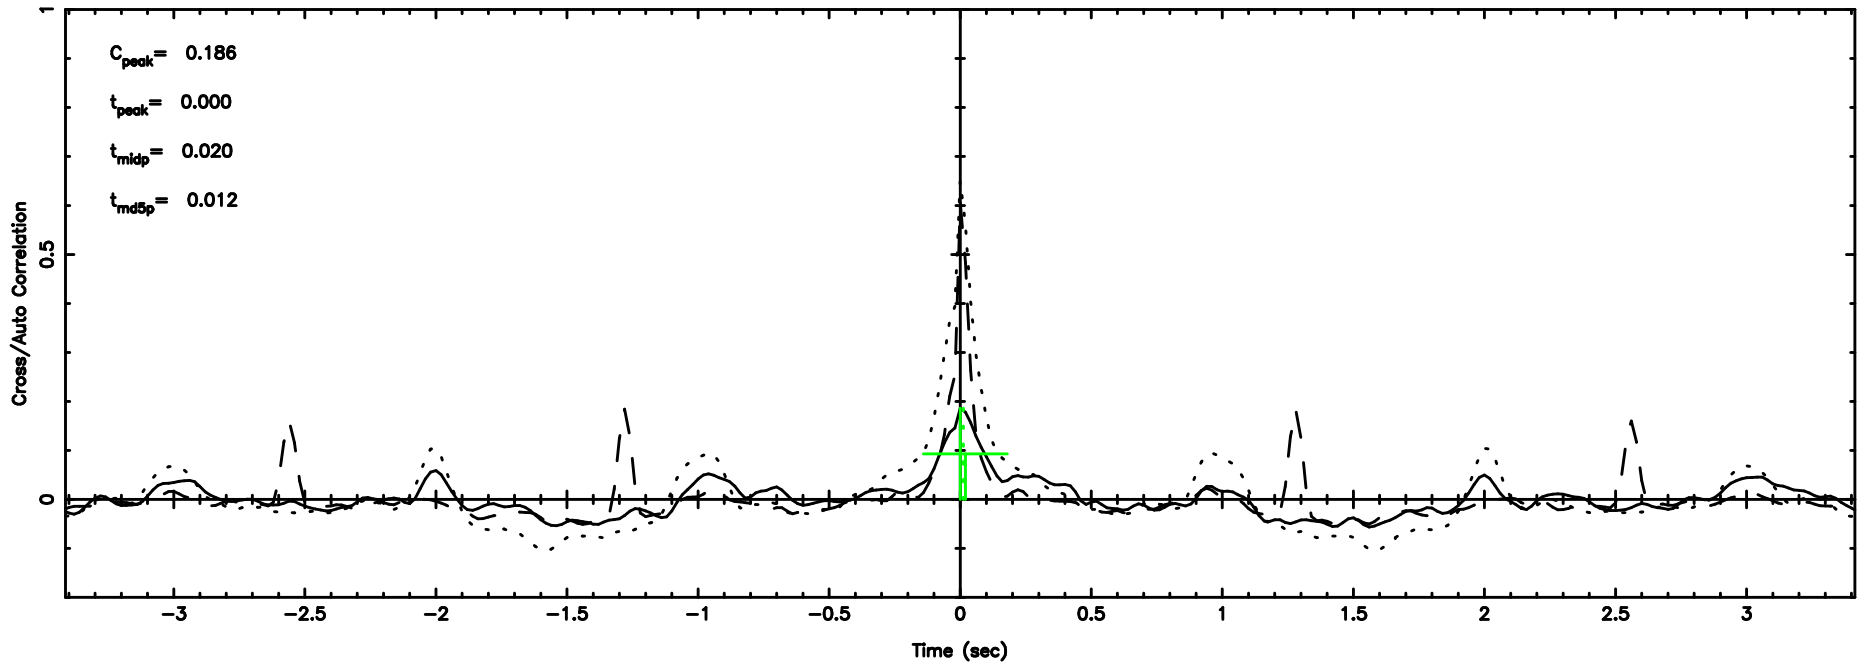

Frequency (Hz)

3C161 2026/05/05 6.44UT FUJI -KISO