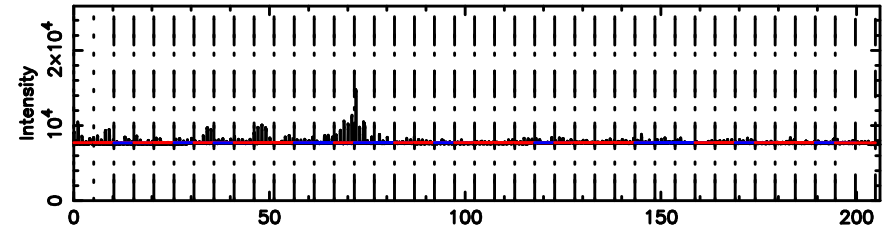

T20260505061558

BLK:14,SNR1: 56.073 ,SNR2: 170.15

Frequency (Hz)

F20260505061600

BLK:14,SNR1: 8.6221 ,SNR2: 22.535

Frequency (Hz)

2114+247 2026/05/04 21.29UT TOYOKAWA-FUJI

T20260505061558