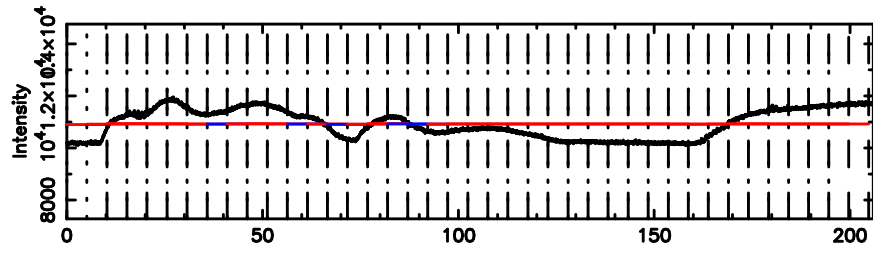

T20260505054542

F20260505054544

T20260505054542

BLK: 5,SNR1: 0.82979 ,SNR2: 2.5727

Frequency (Hz)

2045+483 2026/05/04 20.79UT TOYOKAWA-KISO

K20260505054540

BLK: 5,SNR1: 1.6790 ,SNR2: 6.5570