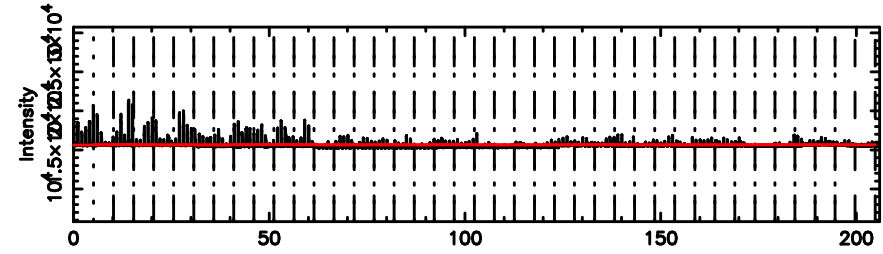

K20260505061556