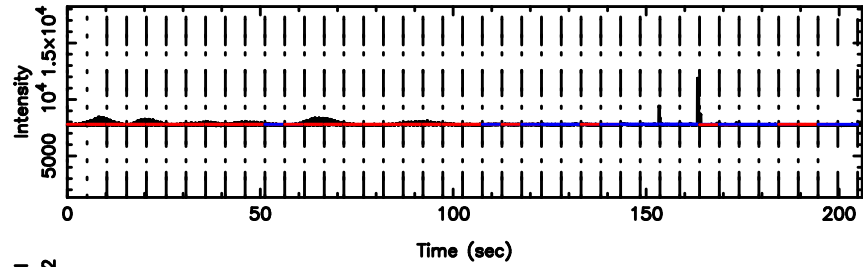

Frequency (Hz)

K20260505160348

BLK: 1,SNR1: 0.35456 ,SNR2: 2.4715

Frequency (Hz)

0703+138 2026/05/05 7.09UT FUJI -KISO

T20260505161313

BLK:14,SNR1: 9.3980 ,SNR2: 16.797

Frequency (Hz)