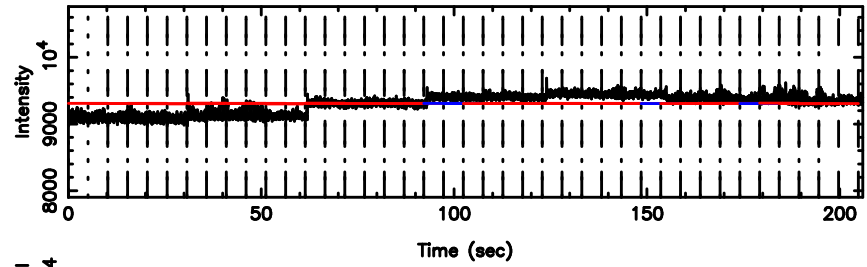

BLK:10,SNR1: 3.8078 ,SNR2: 14.265

K20260505162323

BLK:10,SNR1: 3.2605 ,SNR2: 6.2397

0723+10 2026/05/05 7.42UT TOYOKAWA-KISO

F20260505162328

BLK: 4,SNR1: 6.3246 ,SNR2: 16.213

Frequency (Hz)

K20260505162323