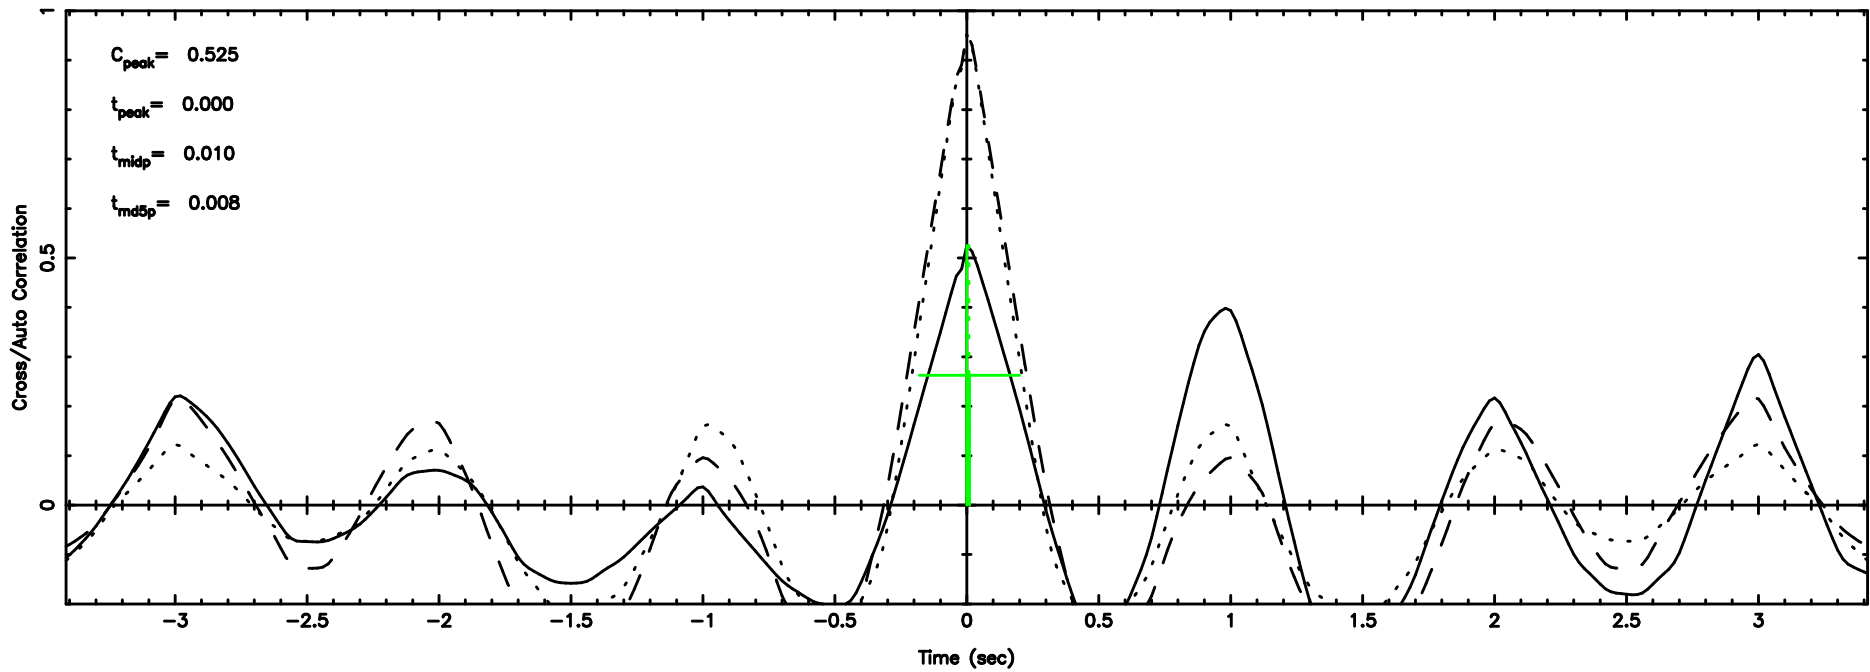

Frequency (Hz)