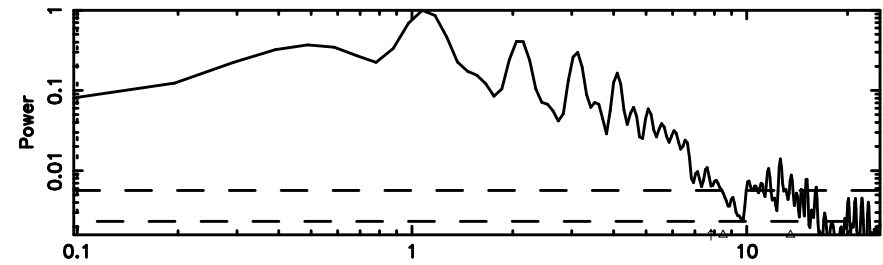

T20260505061558

BLK:14,SNR1: 56.073 ,SNR2: 170.15

Frequency (Hz)

F20260505061600

BLK:14,SNR1: 8.6221 ,SNR2: 22.535

Frequency (Hz)

2114+247 2026/05/04 21.29UT TOYOKAWA-FUJI

T20260505061558