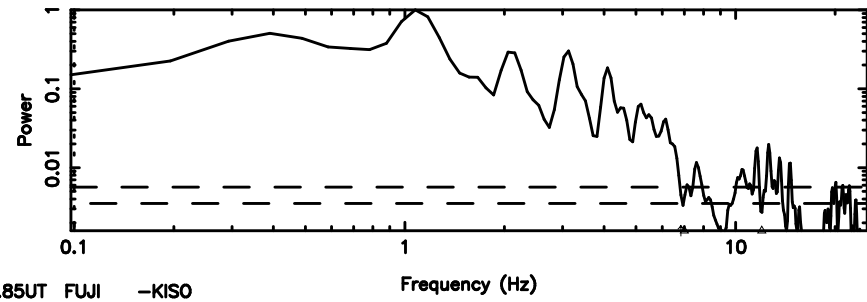

BLK: 2,SNR1: 8.9385 ,SNR2: 26.695