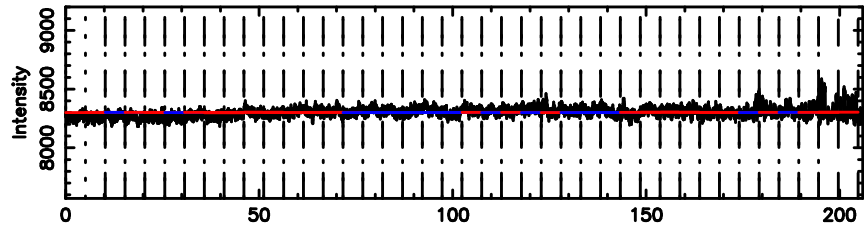

T20260505141906