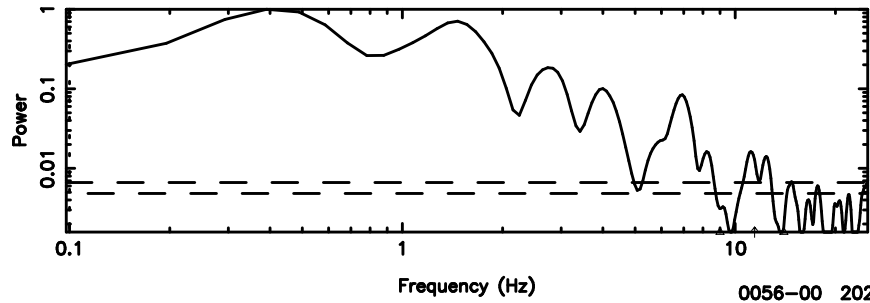

BLK:11,SNR1: 9.2872 ,SNR2: 16.615

0056-00 2026/05/05 0.99UT TOYOKAWA-FUJI

F20260505095737