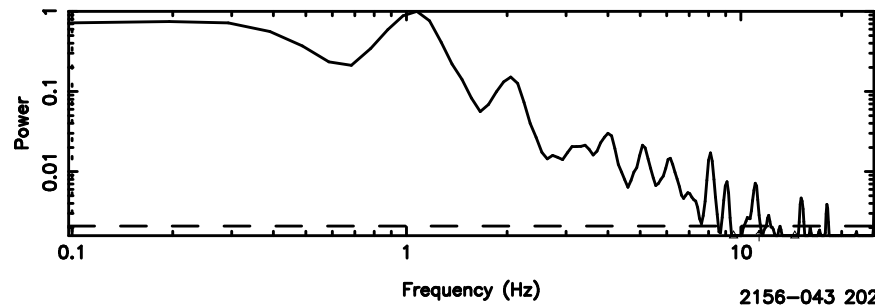

Frequency (Hz)

F20260505065826

BLK: 5,SNR1: 9.4141 ,SNR2: 23.249

Frequency (Hz)

2156-043 2026/05/04 22.00UT TOYOKAWA-FUJI

T20260505065824

BLK: 7,SNR1: 21.148 ,SNR2: 37.577

K20260505065822