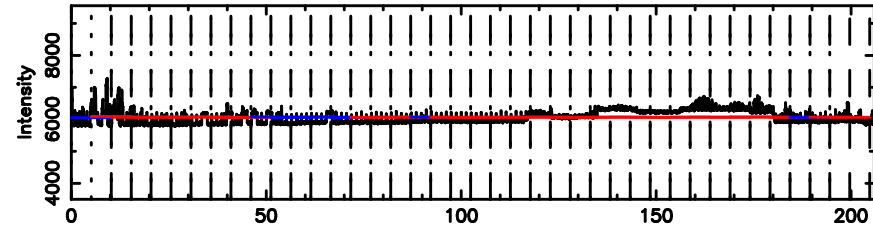

T20260505084905

BLK: 8,SNR1: 366.93 ,SNR2: 354.72

Frequency (Hz)

F20260505084907

BLK: 8,SNR1: 10.397 ,SNR2: 21.079

Frequency (Hz)

2347-02 2026/05/04 23.85UT TOYOKAWA-FUJI

T20260505084905