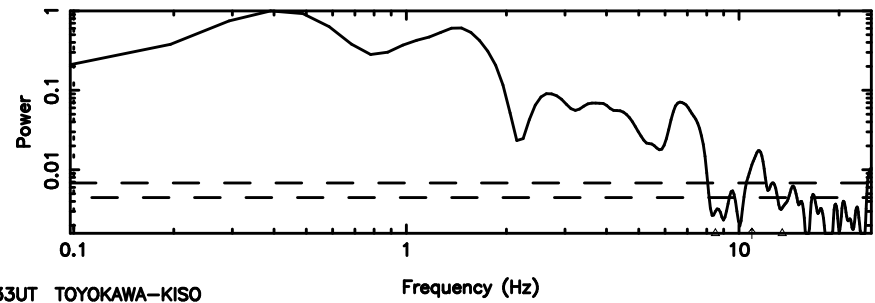

BLK:10,SNR1: 8.3407 ,SNR2: 15.610

0116+31 2026/05/05 1.33UT TOYOKAWA-KISO