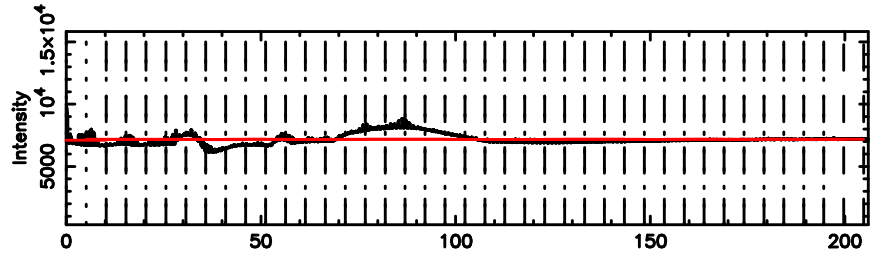

T20260505094515