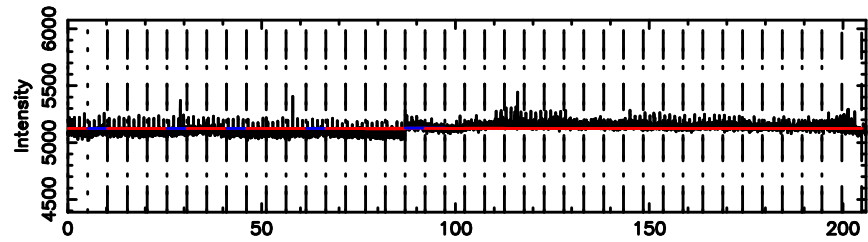

BLK:14,SNR1: 0.27233 ,SNR2: 1.1846

0333+32 2026/05/05 3.61UT TOYOKAWA-KISO

F20260505123453

BLK: 5,SNR1:-0.17074 ,SNR2: 0.88552

Frequency (Hz)

K20260505123448

BLK: 5,SNR1: 0.21420 ,SNR2: 1.2880

Frequency (Hz)