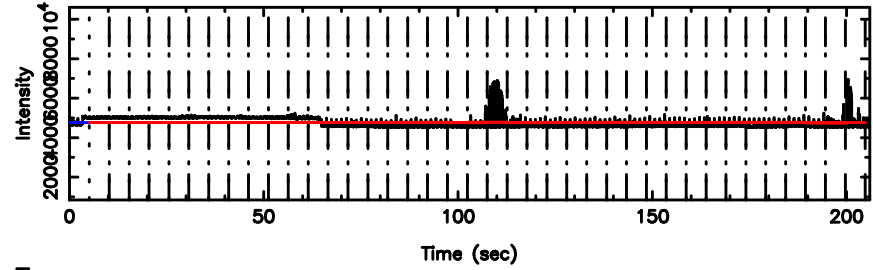

No. Good Data

3C48 2026/05/05 1.63UT FUJI -KISO

T20260505105558

BLK: 1,SNR1: 10.132 ,SNR2: 23.999

0155-109 2026/05/05 1.96UT TOYOKAWA-FUJI

F20260505105600

BLK: 1,SNR1: 14.850 ,SNR2: 43.947

Frequency (Hz)