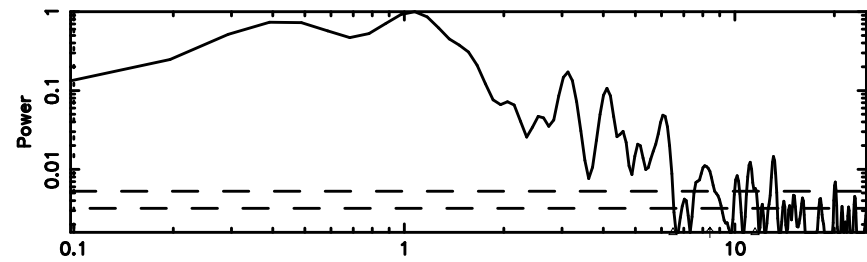

BLK: 2,SNR1: 10.285 ,SNR2: 25.140

Frequency (Hz)

0556+191 2026/05/05 5.99UT TOYOKAWA-FUJI

T20260505145748

BLK: 1,SNR1: 8.5352 ,SNR2: 21.498

Frequency (Hz)

K20260505145745

BLK: 1,SNR1: 8.3590 ,SNR2: 24.892