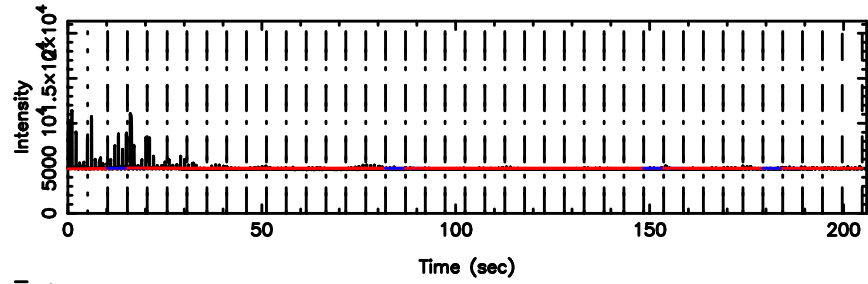

BLK: 2,SNR1: 2.8730 ,SNR2: 9.0013

0308+305 2026/05/05 3.19UT TOYOKAWA-KISO

K20260505120955

BLK: 2,SNR1: 15.435 ,SNR2: 36.706

F20260505121000

BLK: 4,SNR1: 14.190 ,SNR2: 41.608

K20260505120955

BLK: 4,SNR1: 9.9523 ,SNR2: 28.774