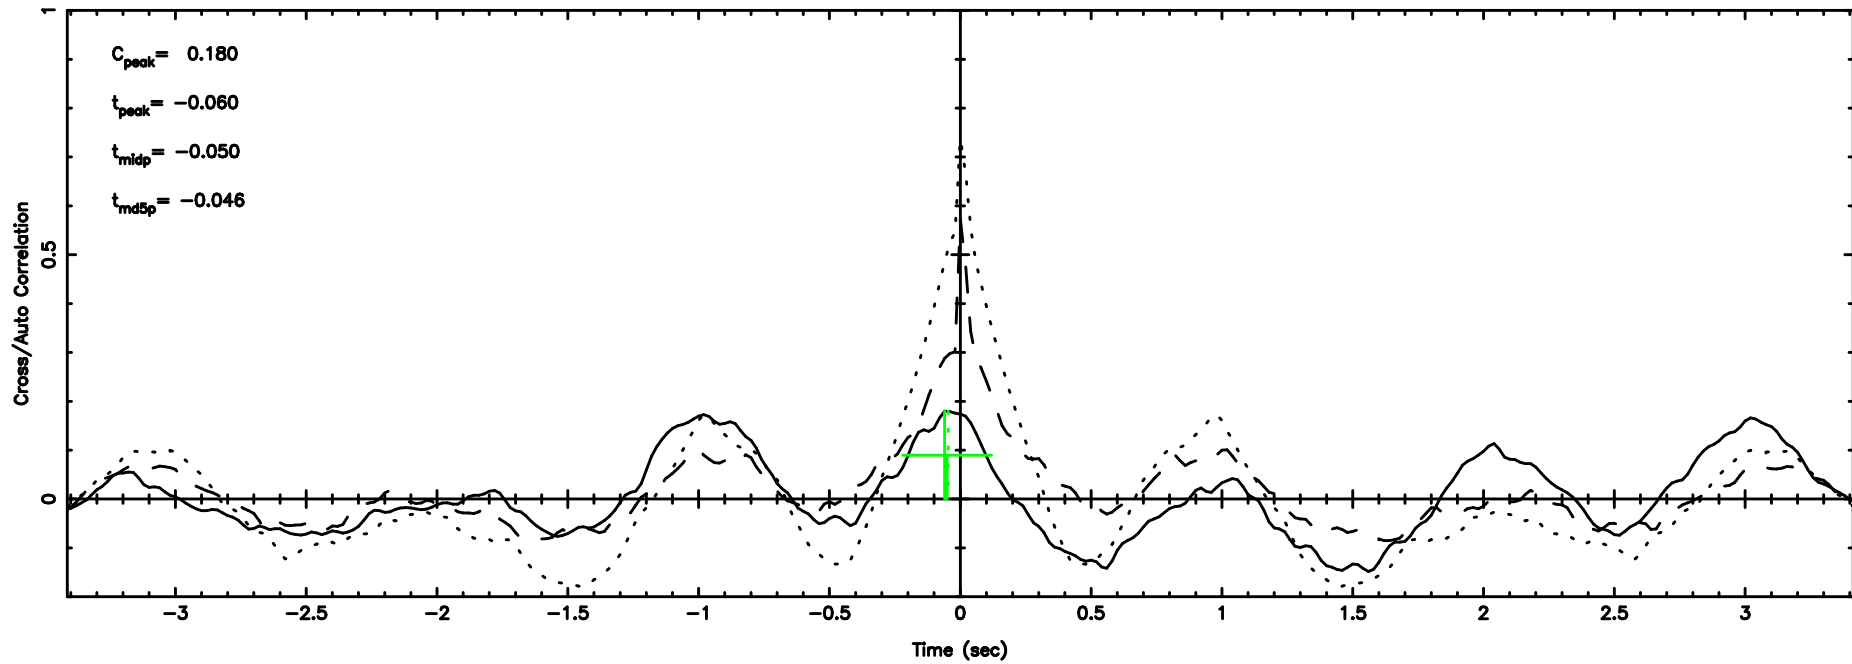

T20260505165902

BLK: 4,SNR1: 1.4569 ,SNR2: 7.1172

Frequency (Hz)

K20260505165859

BLK: 4,SNR1: 7.6891 ,SNR2: 18.959

Frequency (Hz)

3C190 2026/05/05 8.01UT TOYOKAWA-KISO

F20260505165904