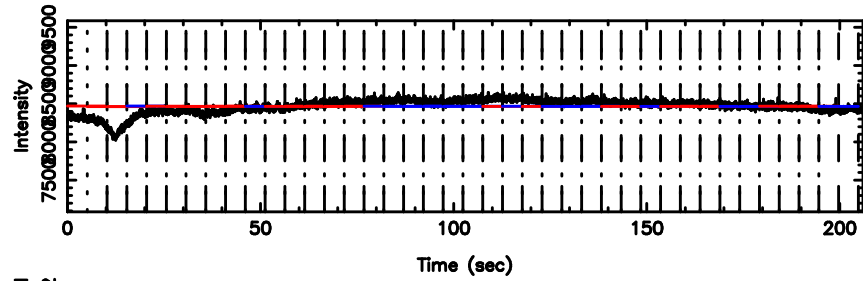

T20260505152441