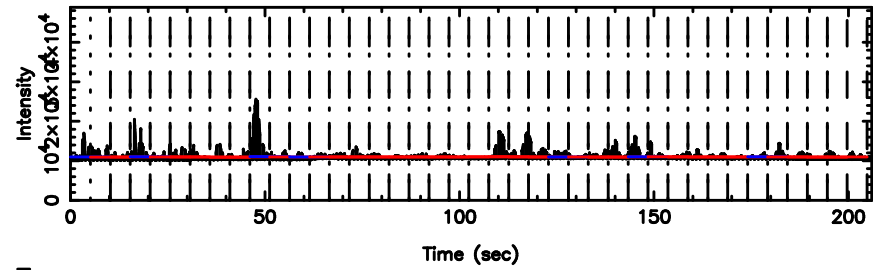

BLK: 4, SNR1: 35.762 , SNR2: 39.255

0106+01 2026/05/05 1.15UT TOYOKAWA-KISO

F20260505100720

BLK: 7, SNR1: 8.0699 ,SNR2: 20.151

K20260505100716

BLK: 7, SNR1: 6.8306 ,SNR2: 23.151

0106+01 2026/05/05 1.15UT FUJI -KISO