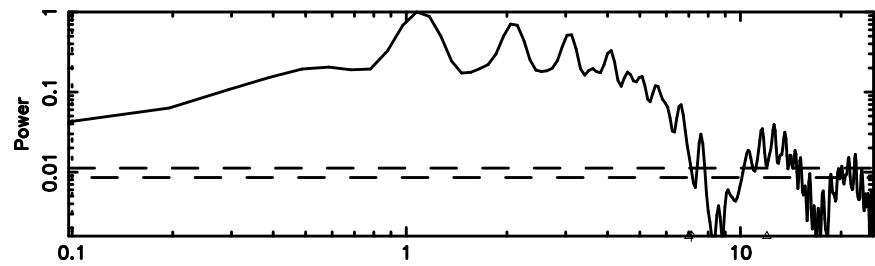

BLK: 9,SNR1: 6.6532 ,SNR2: 18.882