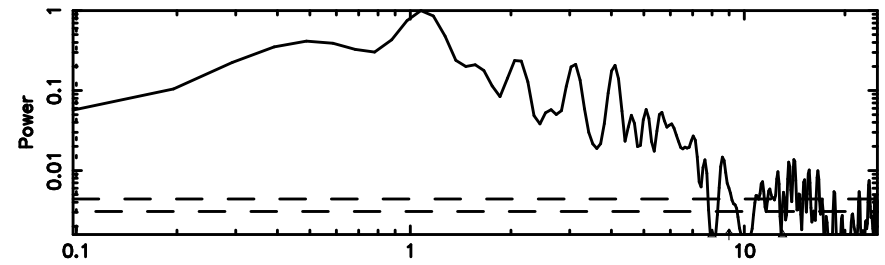

K20260505072442

BLK: 6,SNR1: 9.8311 ,SNR2: 24.174

F20260505072446

BLK: 6,SNR1: 10.761 ,SNR2: 27.617

Frequency (Hz)

3C446 2026/05/04 22.44UT FUJI -KISO

K20260505072442

BLK: 6,SNR1: 11.014 ,SNR2: 24.716