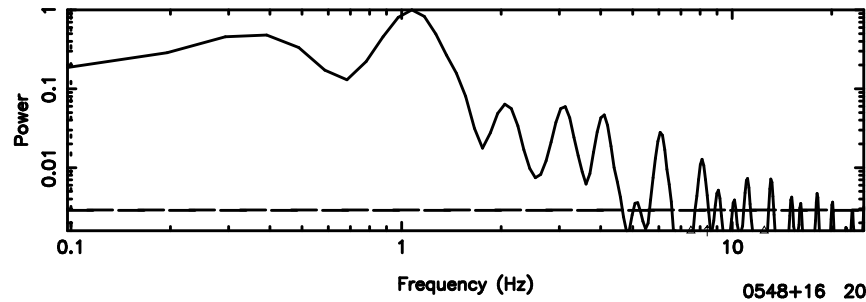

BLK: 2,SNR1: 11.866 ,SNR2: 29.043