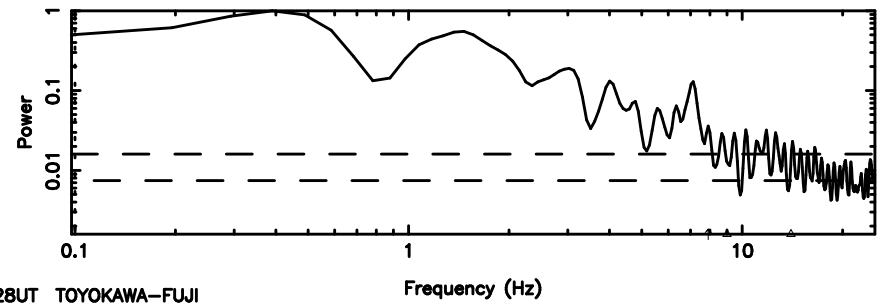

BLK:11,SNR1: 3.8509 ,SNR2: 10.017