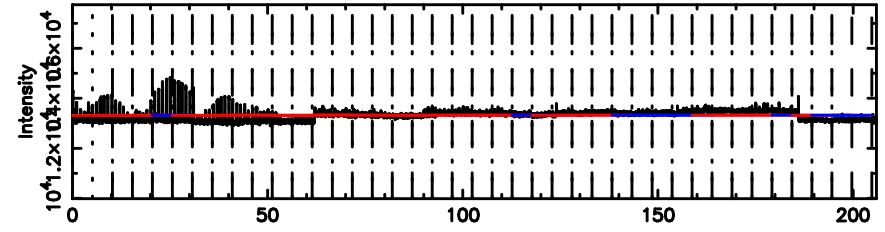

Frequency (Hz)

K20260505073952