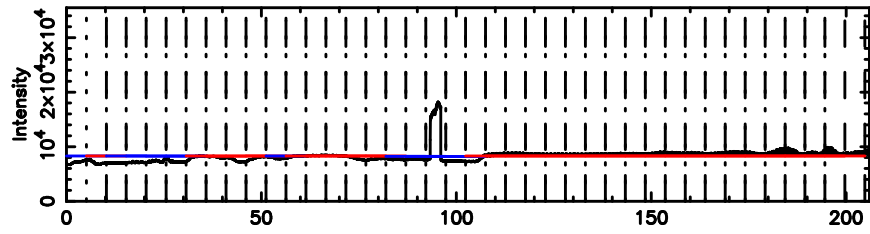

T20260505084905

BLK: 8,SNR1: 366.93 ,SNR2: 354.72

Frequency (Hz)

F20260505084907

BLK: 8,SNR1: 10.397 ,SNR2: 21.079

Frequency (Hz)

2347-02 2026/05/04 23.85UT TOYOKAWA-FUJI

T20260505084905