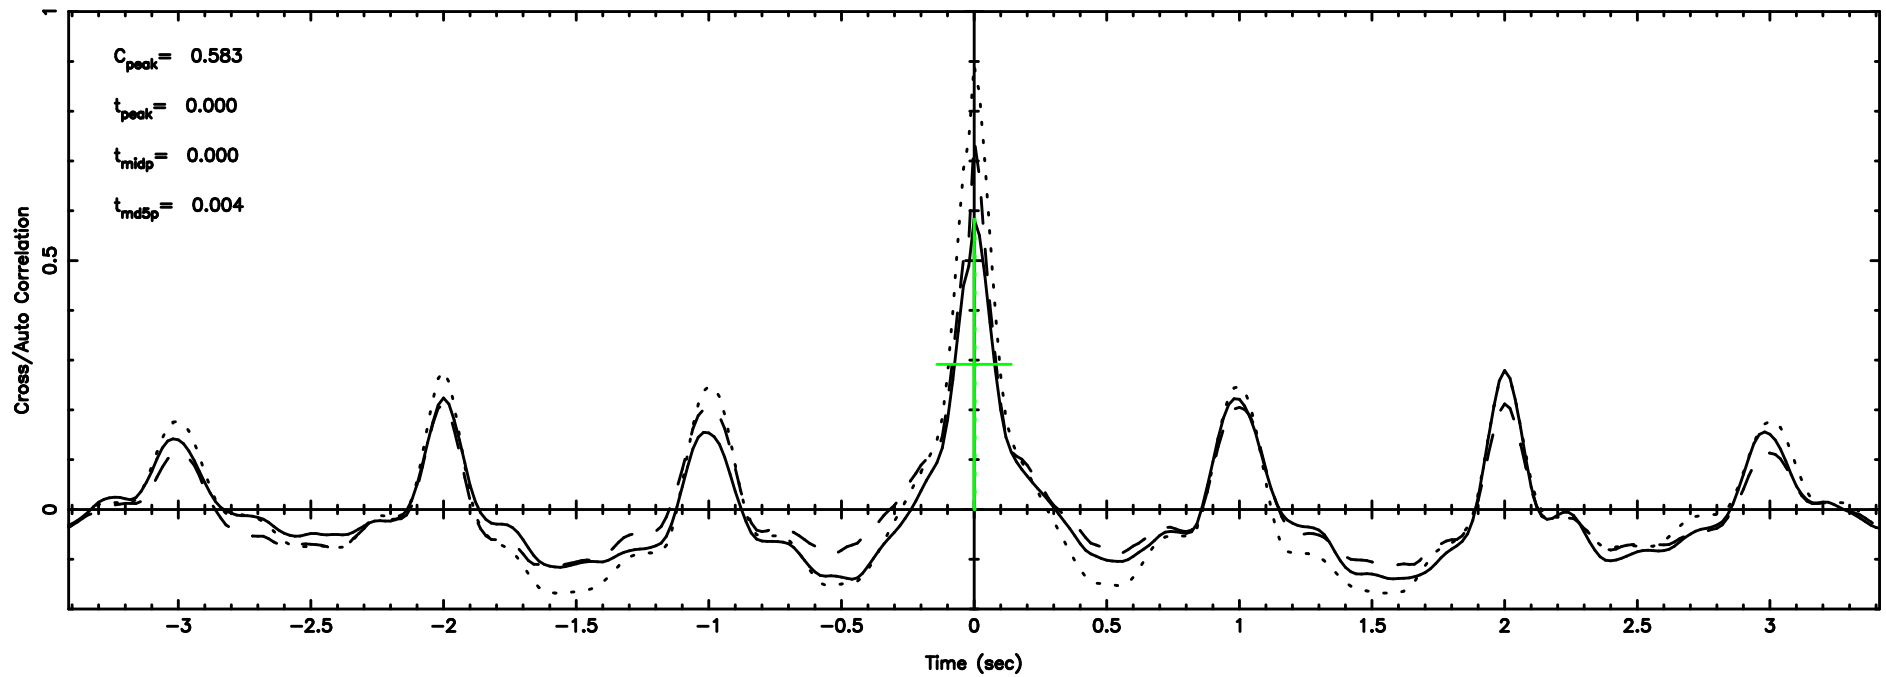

2210+016 2026/05/04 22.22UT TOYOKAWA-FUJI

T20260505071134

BLK: 9,SNR1: 6.6532 ,SNR2: 18.882

Frequency (Hz)

K20260505071132

BLK: 9,SNR1: 7.2333 ,SNR2: 19.776

Frequency (Hz)

2210+016 2026/05/04 22.22UT TOYOKAWA-KISO