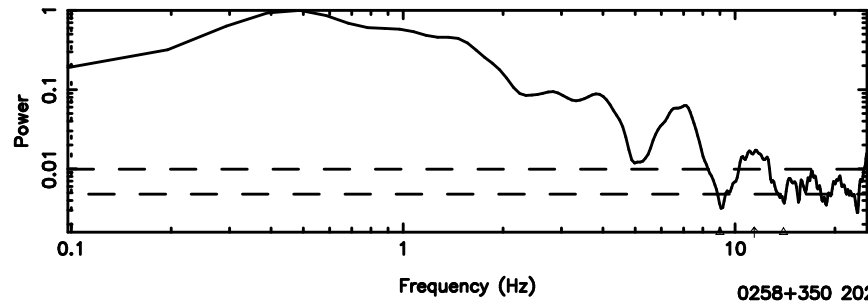

BLK:17,SNR1: 6.1606 ,SNR2: 11.053