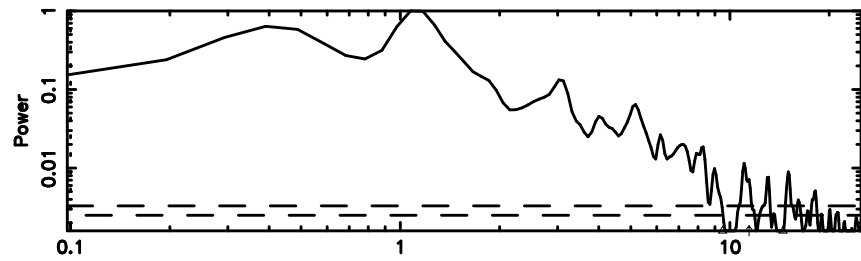

BLK: 3,SNR1: 15.164 ,SNR2: 26.683