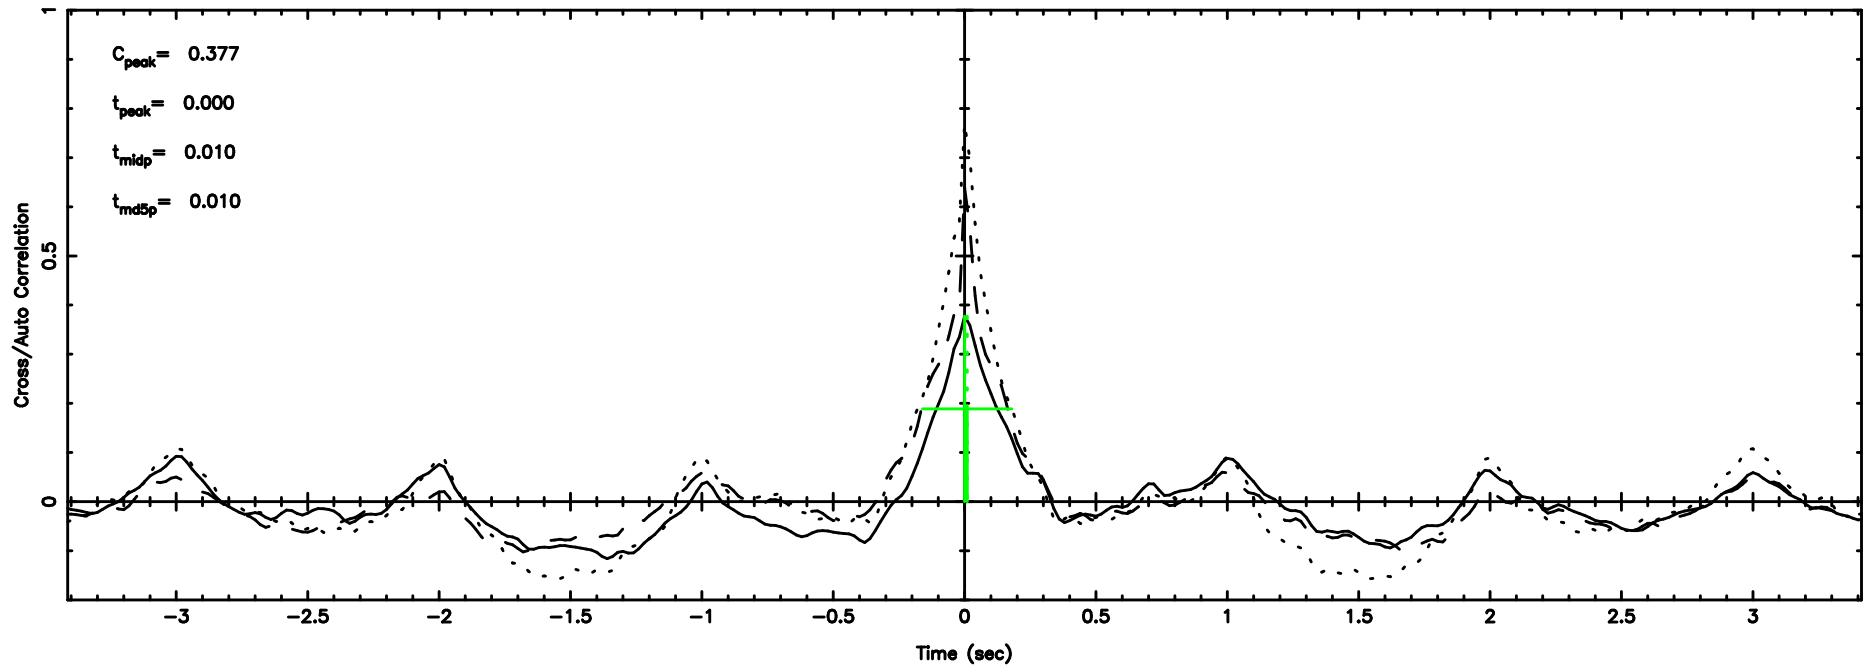

T20260505133106

BLK: 8,SNR1: 3.2776 ,SNR2: 5.7790

K20260505133104

BLK: 8,SNR1: 8.1391 ,SNR2: 20.837

3C120 2026/05/05 4.55UT TOYOKAWA-KISO