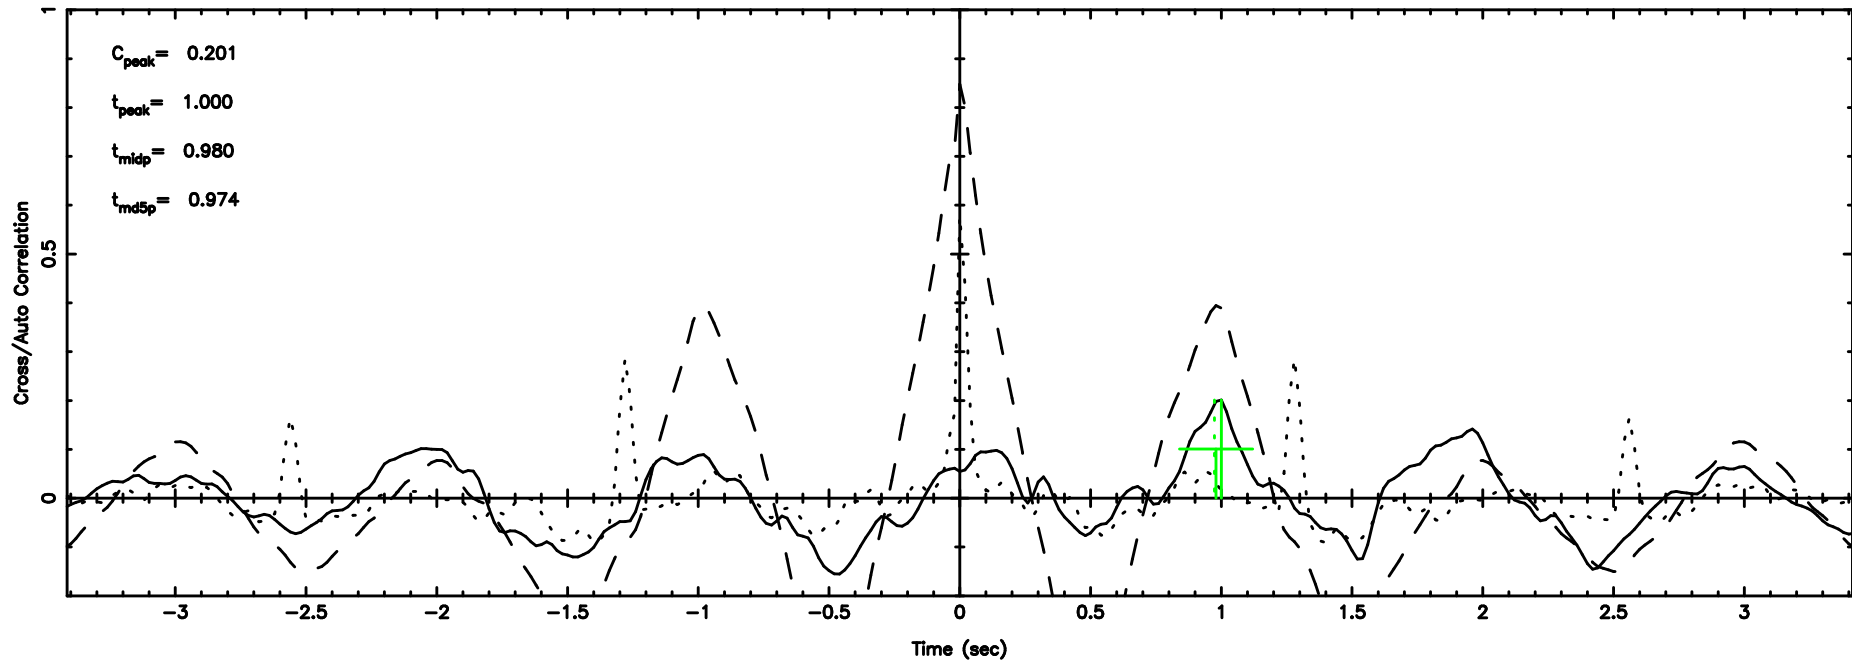

Frequency (Hz)

0821+394 2026/05/05 8.41UT TOYOKAWA-FUJI