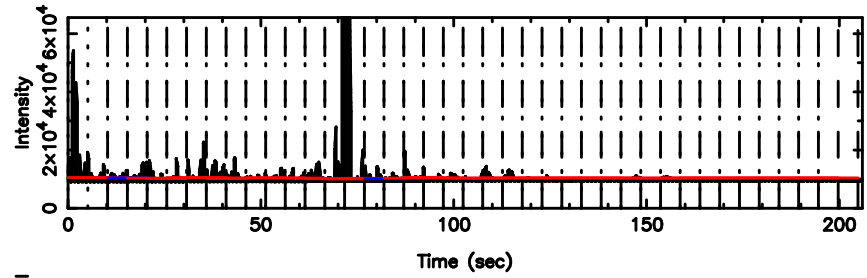

Frequency (Hz)

0732+33 2026/05/05 7.59UT TOYOKAWA-FUJI

T20260505163341

BLK: 2, SNR1: 21.917 , SNR2: 39.508

Frequency (Hz)

K20260505163338

BLK: 2, SNR1: 19.518 , SNR2: 34.525

Frequency (Hz)