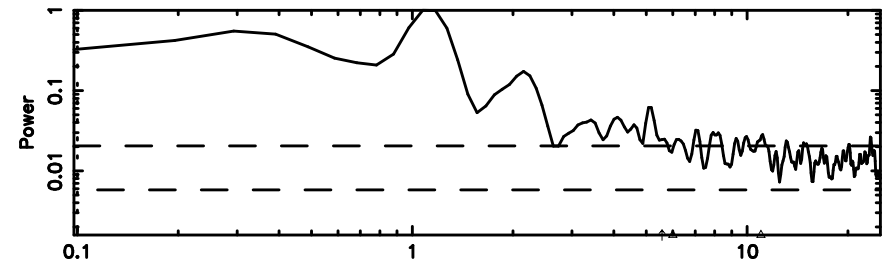

T20260505054542

F20260505054544

T20260505054542

BLK: 5,SNR1: 0.82979 ,SNR2: 2.5727

Frequency (Hz)

2045+483 2026/05/04 20.79UT TOYOKAWA-KISO

K20260505054540

BLK: 5,SNR1: 1.6790 ,SNR2: 6.5570