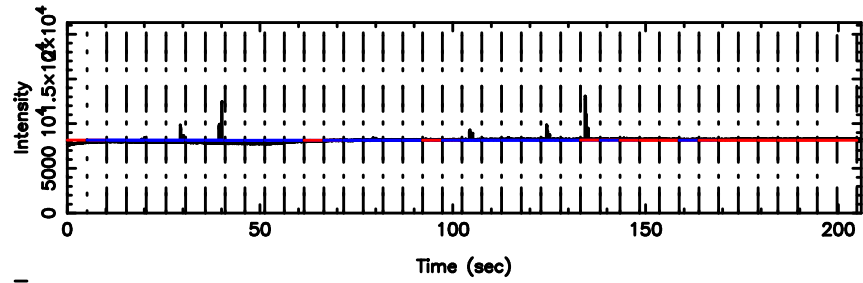

T20260505164142