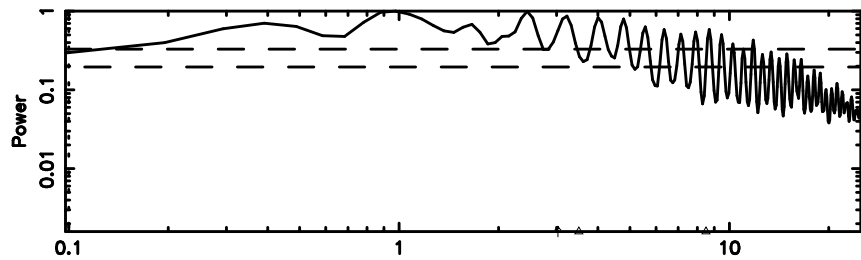

BLK:19,SNR1: 0.45534 ,SNR2: 2.9446

K20260505152438

BLK:19,SNR1: 1.3540 ,SNR2: 2.7219

3C161 2026/05/05 6.44UT TOYOKAWA-KISO

F20260505152443

BLK:16,SNR1:-0.16382 ,SNR2: 0.84319

Frequency (Hz)

K20260505152438