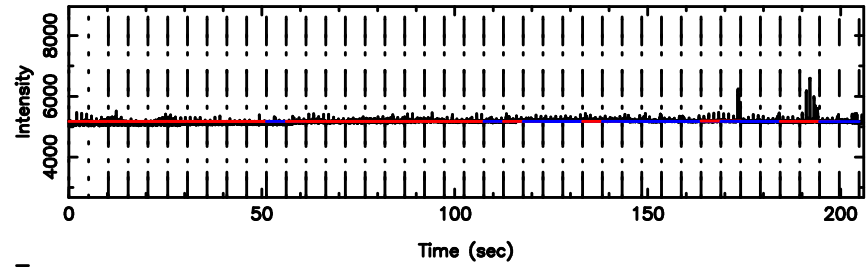

Frequency (Hz)

F20260505161315