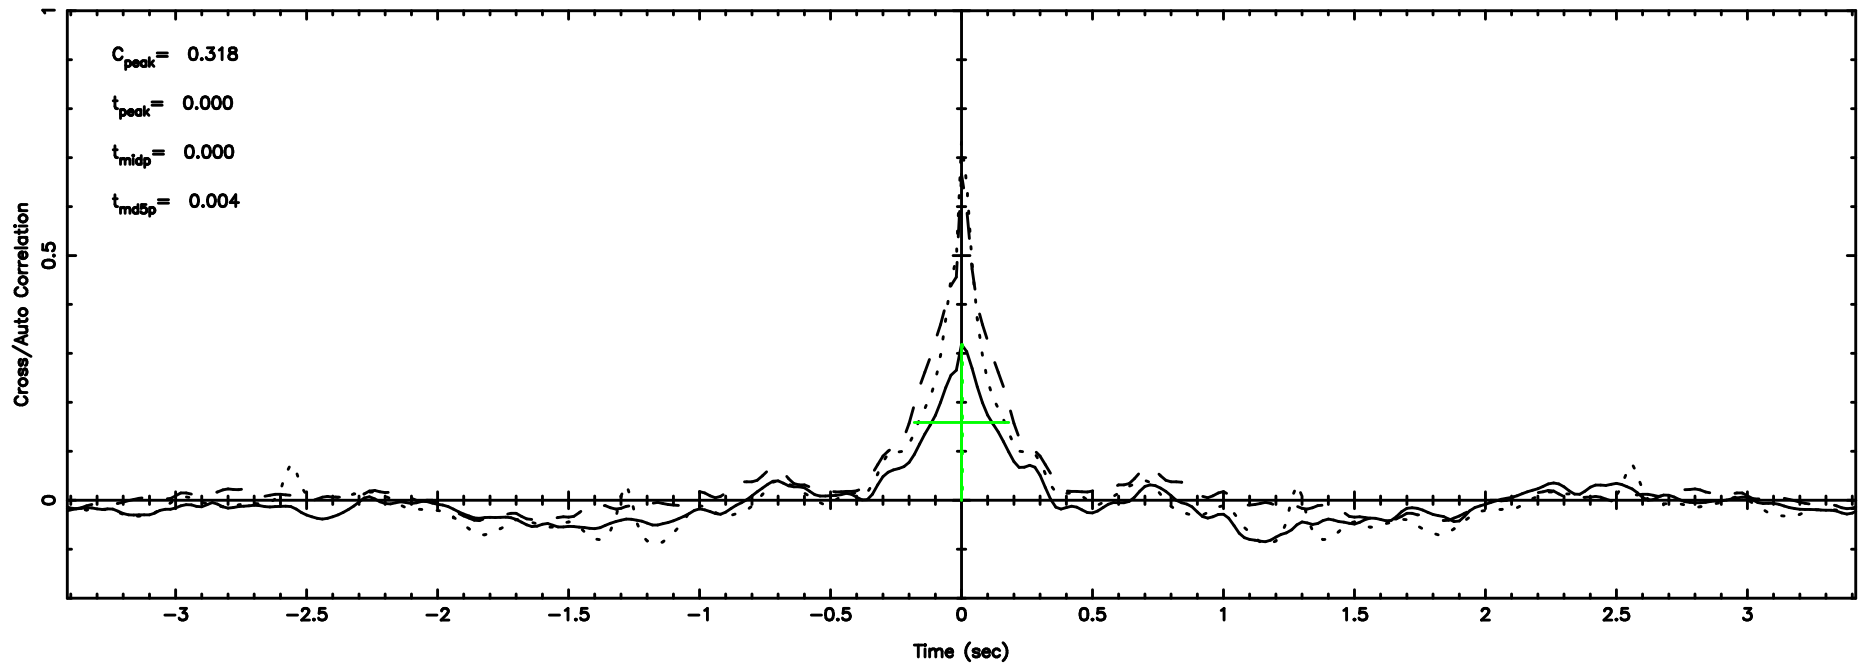

F20260505161315

BLK:14,SNR1: 4.2306 ,SNR2: 10.925

Frequency (Hz)

0713-024 2026/05/05 7.25UT TOYOKAWA-FUJI

T20260505161313

BLK:16,SNR1: 9.3893 ,SNR2: 16.779

Frequency (Hz)

K20260505161310