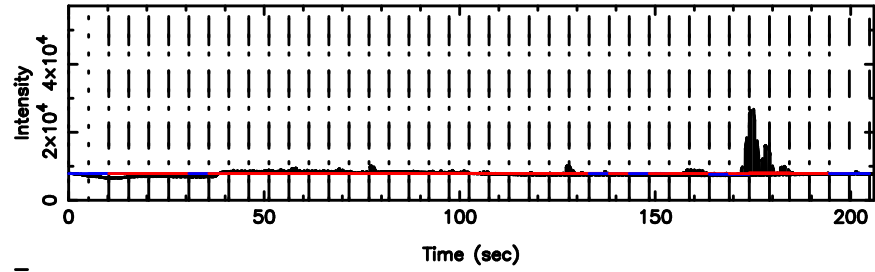

Frequency (Hz)

F20260505065826

BLK: 5,SNR1: 9.4141 ,SNR2: 23.249

Frequency (Hz)

2156-043 2026/05/04 22.00UT TOYOKAWA-FUJI

T20260505065824

BLK: 7,SNR1: 21.148 ,SNR2: 37.577

K20260505065822