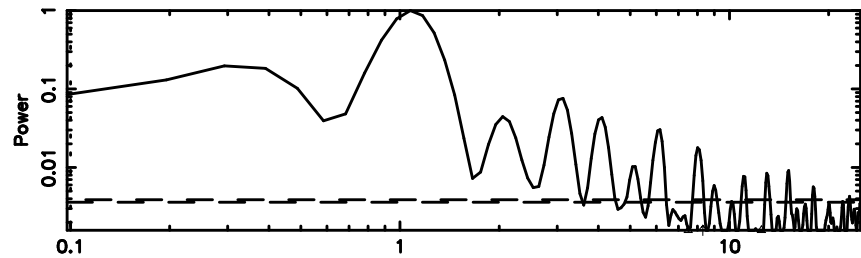

BLK: 2,SNR1:-0.26007 ,SNR2: 0.68596

Frequency (Hz)

0821+394 2026/05/05 8.41UT TOYOKAWA-FUJI

T20260505172237

BLK: 3,SNR1: 7.4352 ,SNR2: 18.443

Frequency (Hz)

K20260505172234

BLK: 3,SNR1: 4.1578 ,SNR2: 10.239