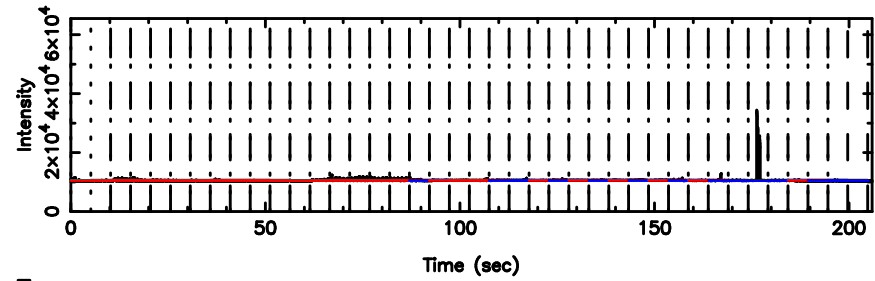

K20260505095732

BLK:14,SNR1: 9.0525 ,SNR2: 16.329

Frequency (Hz)

F20260505095737

BLK:13,SNR1: 0.14769 ,SNR2: 2.0712

K20260505095732

BLK:13,SNR1: 9.0635 ,SNR2: 16.349

0056-00 2026/05/05 0.99UT FUJI -KISO