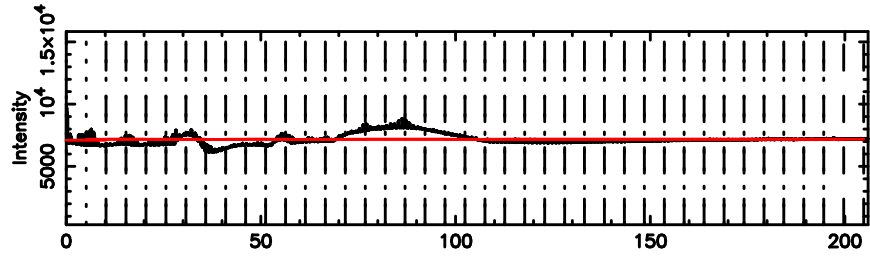

K20260505093112

BLK: 5,SNR1: 2.8422 ,SNR2: 8.6856

T20260505094515

No. Good Data

F20260505094517

No. Good Data

0044-056 2026/05/05 0.78UT TOYOKAWA-FUJI

T20260505094515