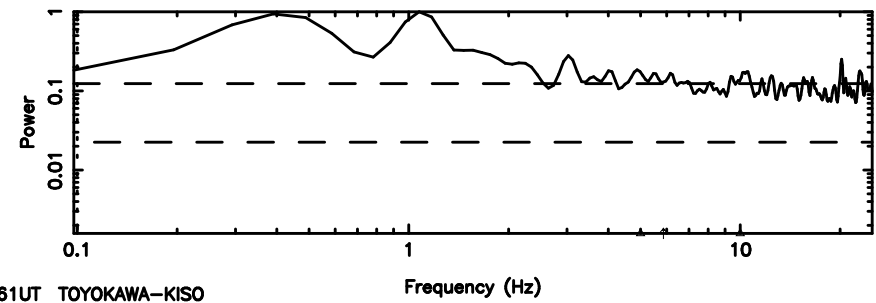

BLK:14,SNR1: 0.27233 ,SNR2: 1.1846

0333+32 2026/05/05 3.61UT TOYOKAWA-KISO

F20260505123453

BLK: 5,SNR1:-0.17074 ,SNR2: 0.88552

Frequency (Hz)

K20260505123448

BLK: 5,SNR1: 0.21420 ,SNR2: 1.2880

Frequency (Hz)