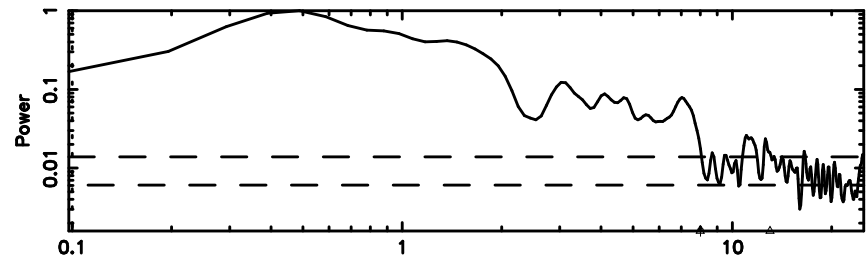

BLK:14,SNR1: 4.2306 ,SNR2: 10.925