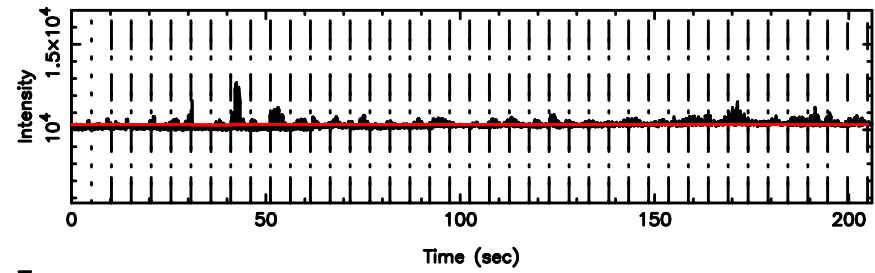

T20260505103614

BLK:10,SNR1: 10.339 ,SNR2: 25.189

3C48 2026/05/05 1.63UT TOYOKAWA-KISO

K20260505103612

BLK:10,SNR1: 11.343 ,SNR2: 20.278

F20260505103616

No. Good Data

K20260505103612