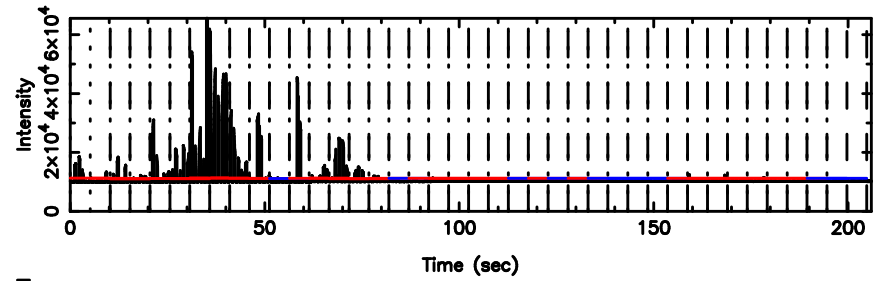

K20260505101806