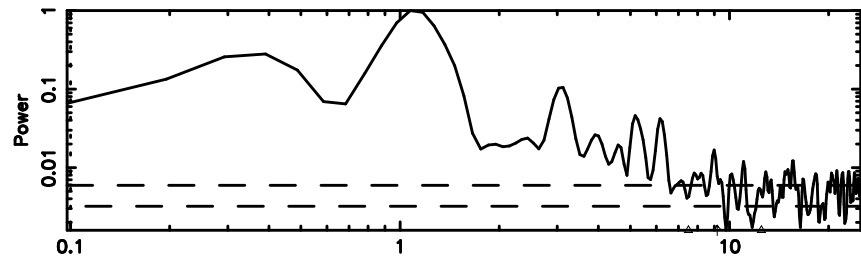

K20260505171125

BLK: 7,SNR1: 2.9440 ,SNR2: 4.6414

Frequency (Hz)

3C196 2026/05/05 8.22UT TOYOKAWA-KISO

T20260505172237

BLK: 2,SNR1: 5.3063 ,SNR2: 11.770

Frequency (Hz)

F20260505172239