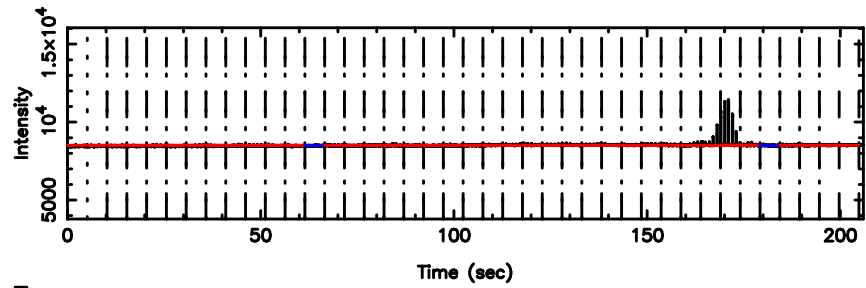

BLK:12,SNR1: 9.7800 ,SNR2: 21.708

K20260505145318

BLK:12,SNR1: 8.8892 ,SNR2: 22.367

0552+12 2026/05/05 5.92UT FUJI -KISO

T20260505145748

BLK: 2,SNR1: 0.56279 ,SNR2: 2.3960

Frequency (Hz)

F20260505145750