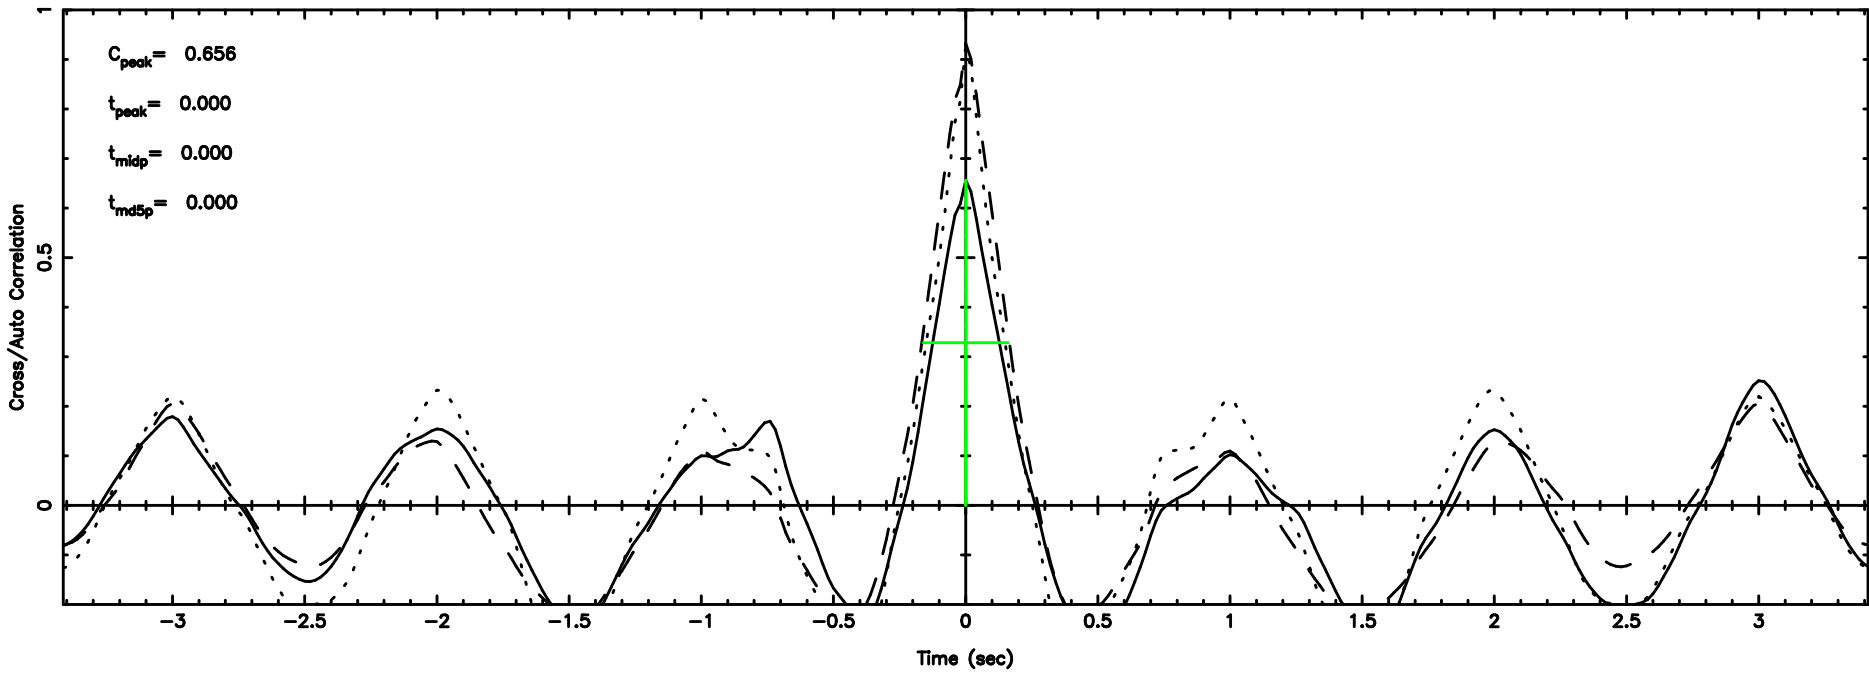

BLK: 4, SNR1: 37.447 , SNR2: 51.377

K20260505093112

BLK: 4, SNR1: 4.3533 , SNR2: 12.952

3C12 2026/05/05 0.55UT TOYOKAWA-KISO

F20260505093116

BLK: 5,SNR1: 3.8598 ,SNR2: 11.686

3C12 2026/05/05 0.55UT FUJI -KISO