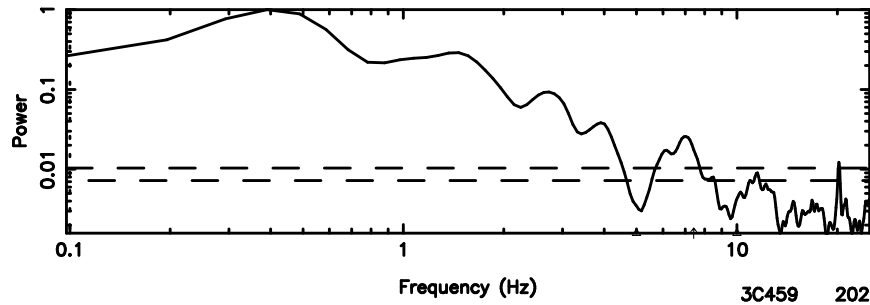

BLK:17,SNR1: 3.3936 ,SNR2: 10.274