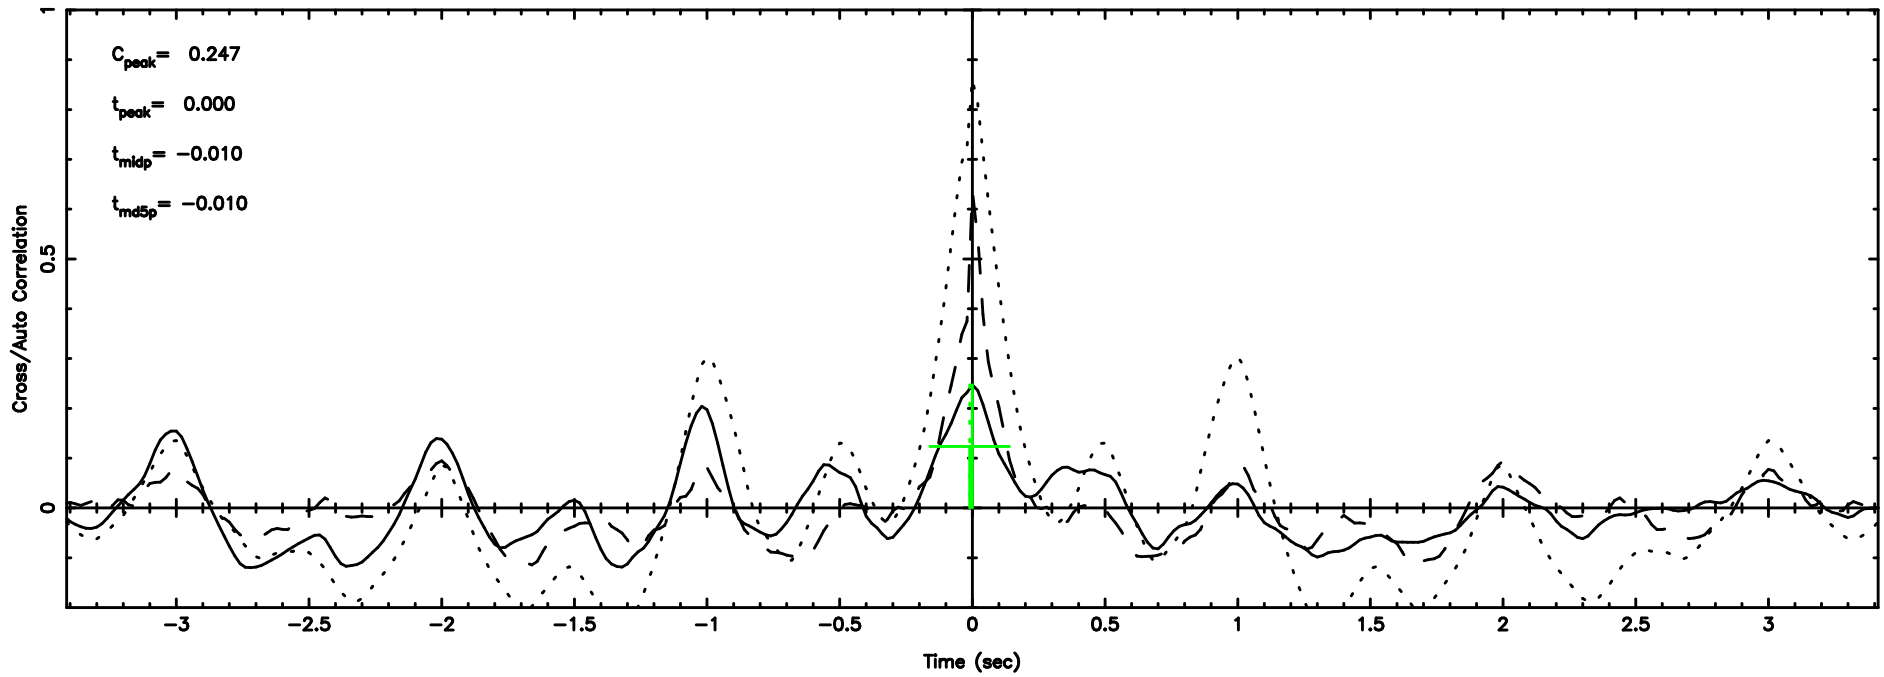

Frequency (Hz)

2203-18 2026/05/04 22.11UT TOYOKAWA-KISO