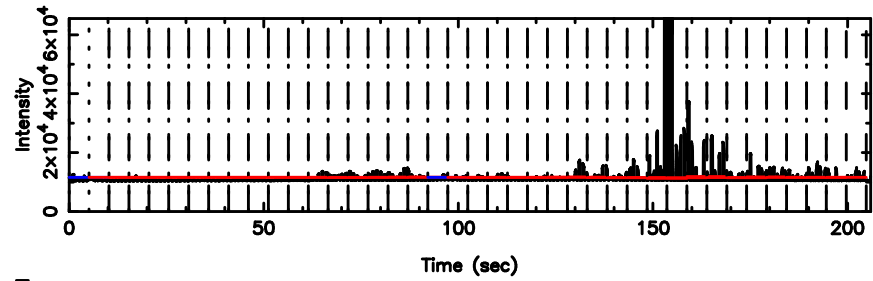

3C26 2026/05/05 0.91UT TOYOKAWA-KISO

K20260505095235

BLK: 3,SNR1: 14.803 ,SNR2: 35.126

F20260505095239

BLK: 2,SNR1: 18.022 ,SNR2: 31.920

3C26 2026/05/05 0.91UT FUJI -KISO

K20260505095235

BLK: 2,SNR1: 17.298 ,SNR2: 30.668