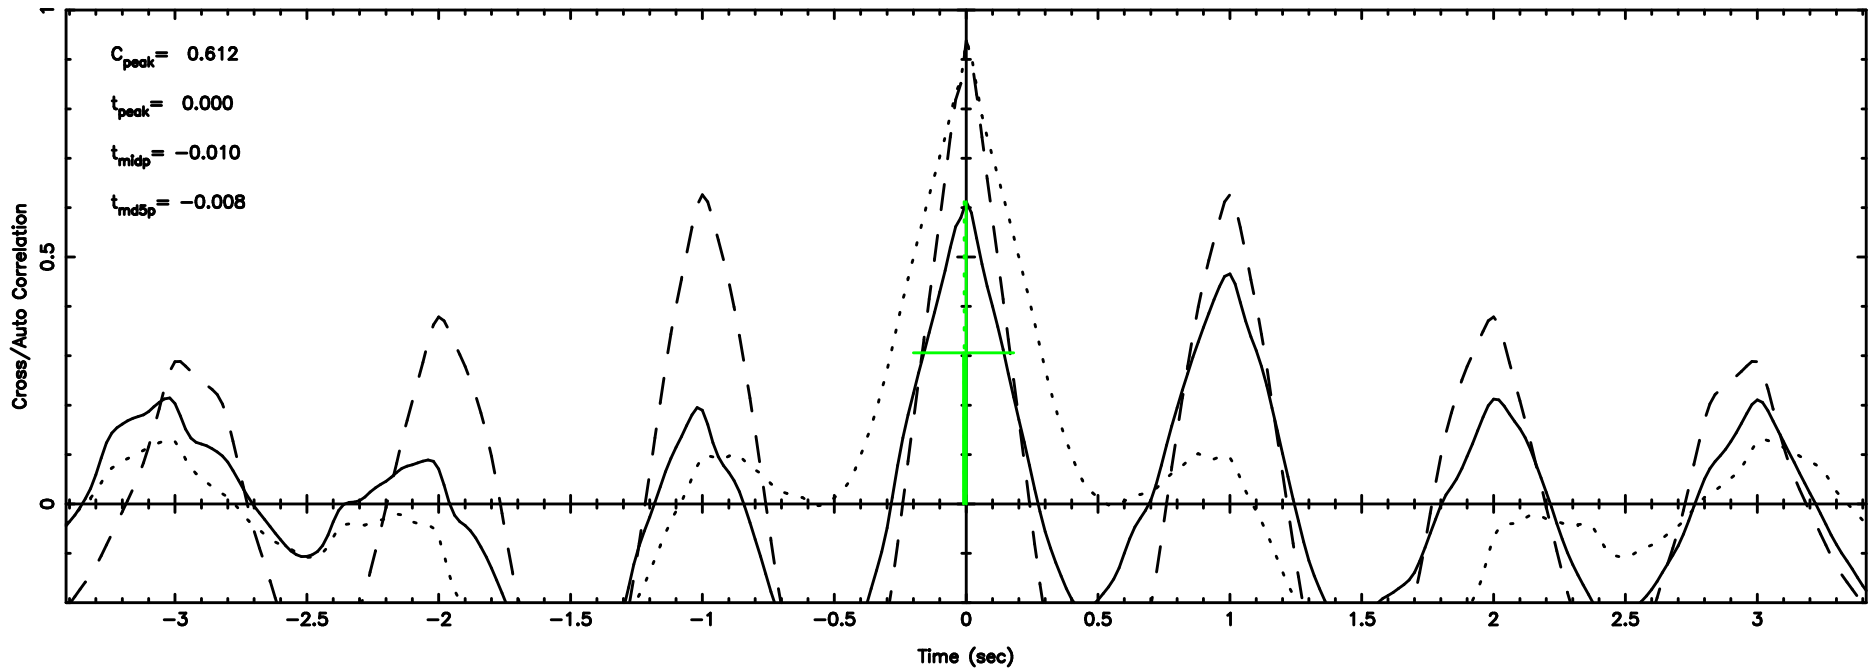

BLK: 1, SNR1: 5.4992 ,SNR2: 13.971