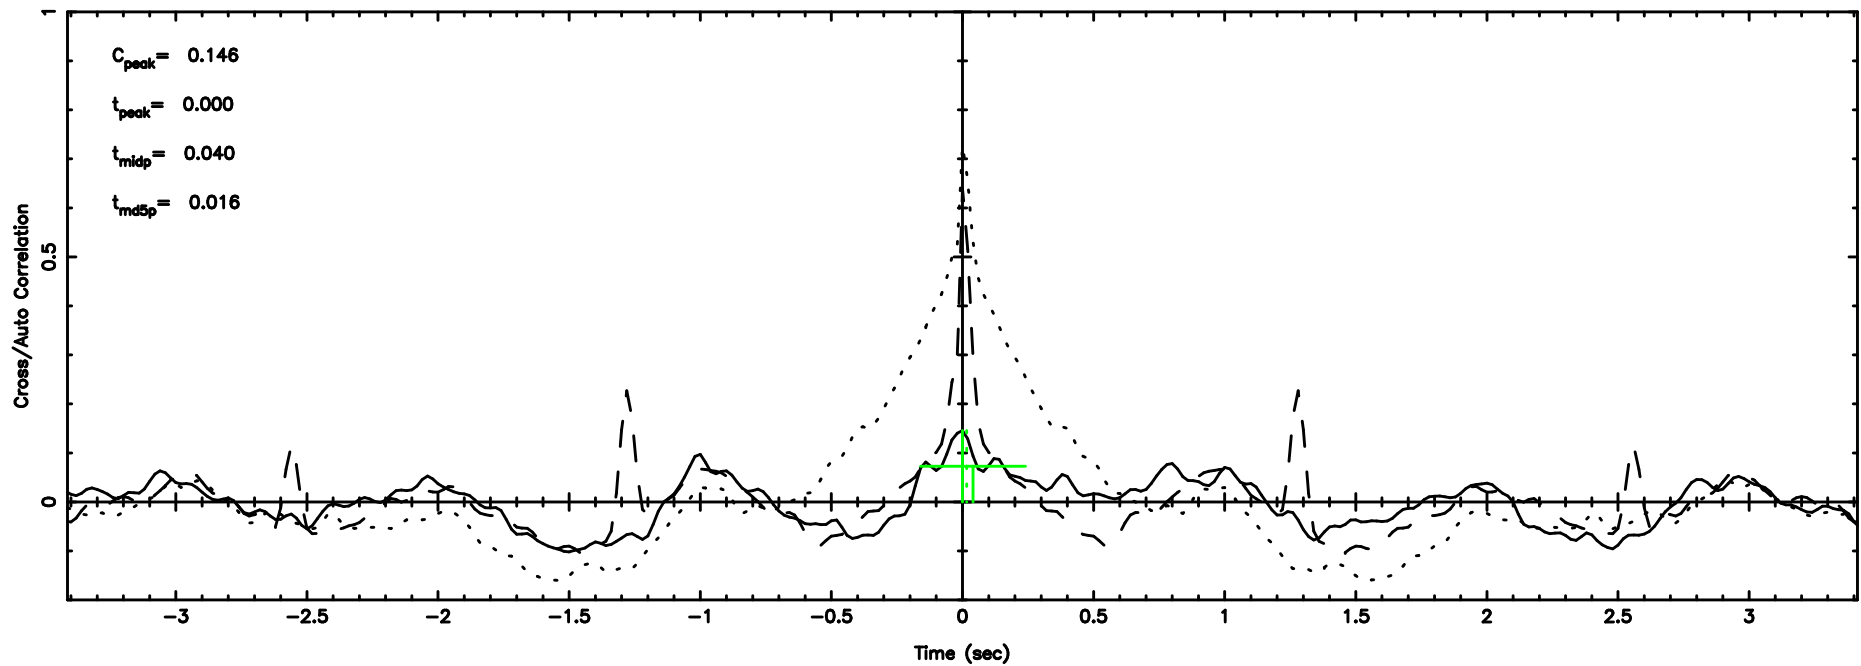

BLK: 4,SNR1: 1.4301 ,SNR2: 5.7652

Frequency (Hz)

3C152 2026/05/05 6.07UT TOYOKAWA-KISO

F20260505150223

BLK: 4,SNR1:-0.98062E-01,SNR2: 2.0454

K20260505150218

BLK: 4,SNR1: 0.68317 ,SNR2: 6.8889

3C152 2026/05/05 6.07UT FUJI -KISO