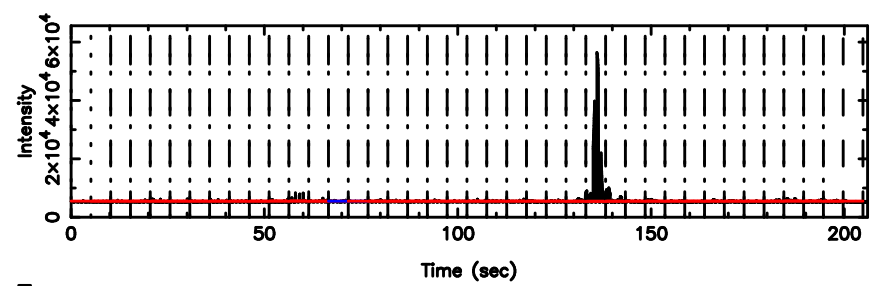

BLK: 1,SNR1: 0.56470 ,SNR2: 7.1621

0548+16 2026/05/05 5.85UT TOYOKAWA-FUJI

T20260505144911

No.Good Data

K20260505144908

No.Good Data

0548+16 2026/05/05 5.85UT TOYOKAWA-KISO

F20260505144913