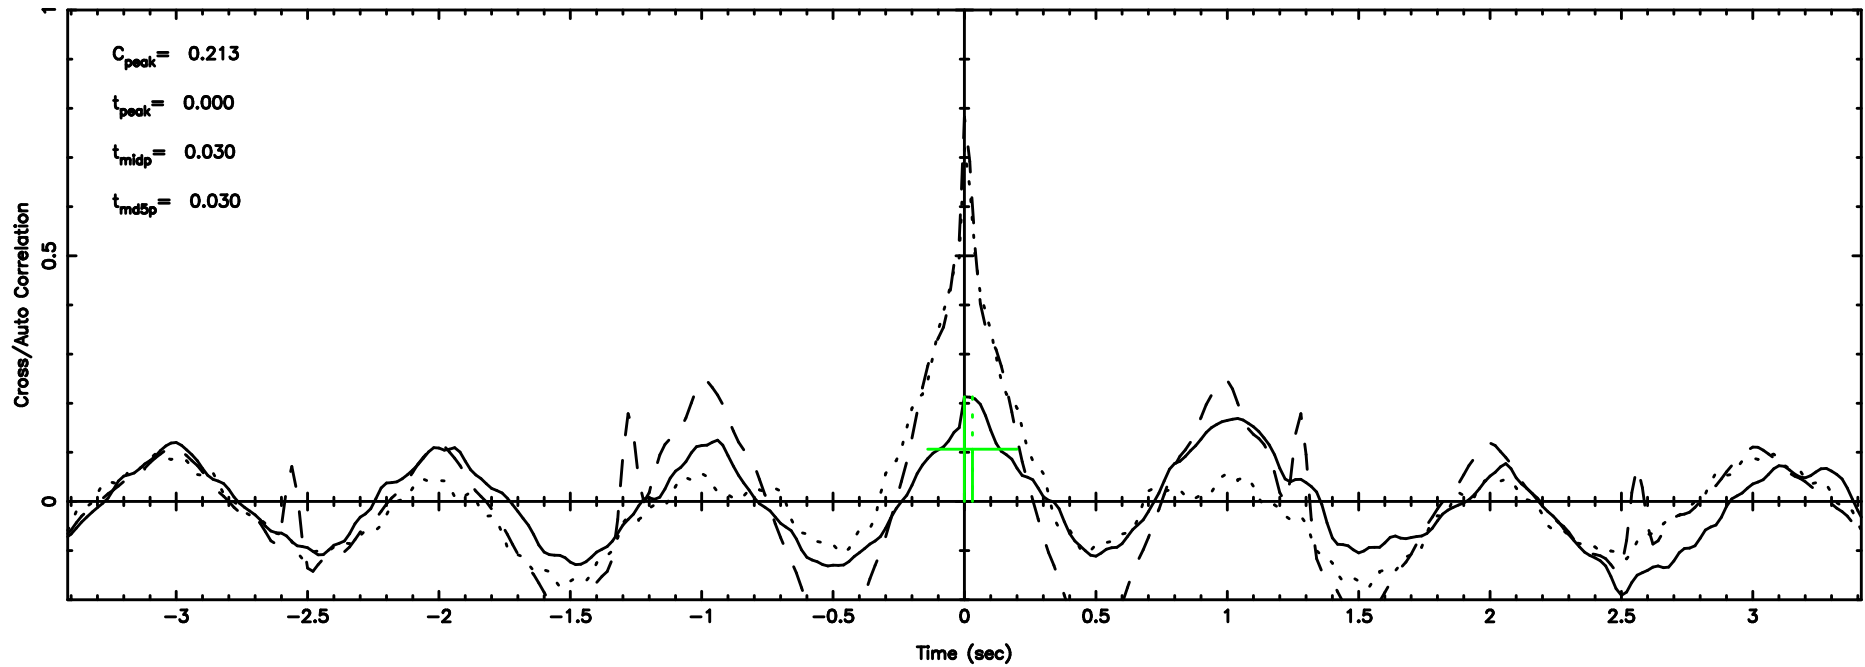

3C120 2026/05/05 4.55UT FUJI -KISO