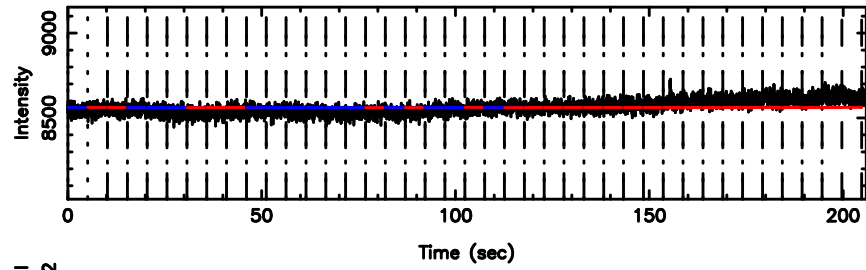

T20260505123451