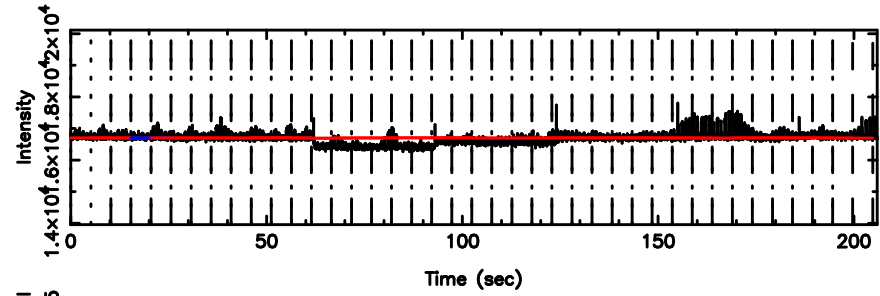

Frequency (Hz)

F20260505054544

BLK: 1,SNR1: 1.7038 ,SNR2: 8.2061

Frequency (Hz)

2045+483 2026/05/04 20.79UT FUJI -KISO

K20260505054540

BLK: 1,SNR1: 4.4280 ,SNR2: 11.194

Frequency (Hz)