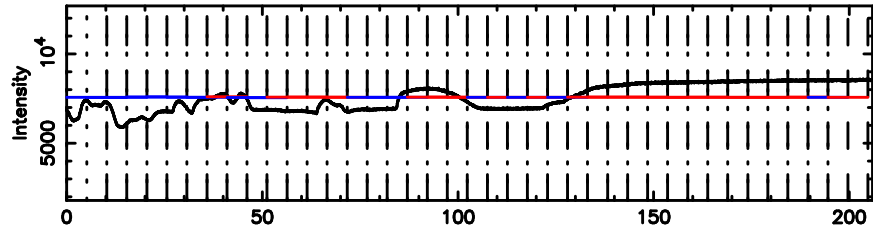

Frequency (Hz)

F20260505064115

BLK:10,SNR1: 1.4772 ,SNR2: 5.4912

Frequency (Hz)

2139+028 2026/05/04 21.72UT TOYOKAWA-FUJI

T20260505064113

BLK:16,SNR1: 54.645 ,SNR2: 101.65

Frequency (Hz)