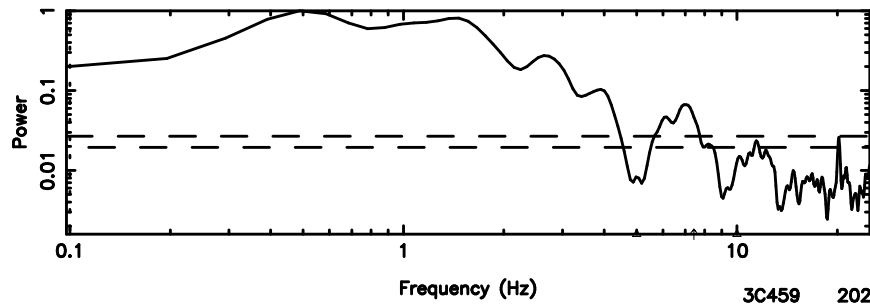

BLK:11,SNR1: 2.3963 ,SNR2: 7.6238

3C459 2026/05/04 23.28UT TOYOKAWA-FUJI

F20260505081522