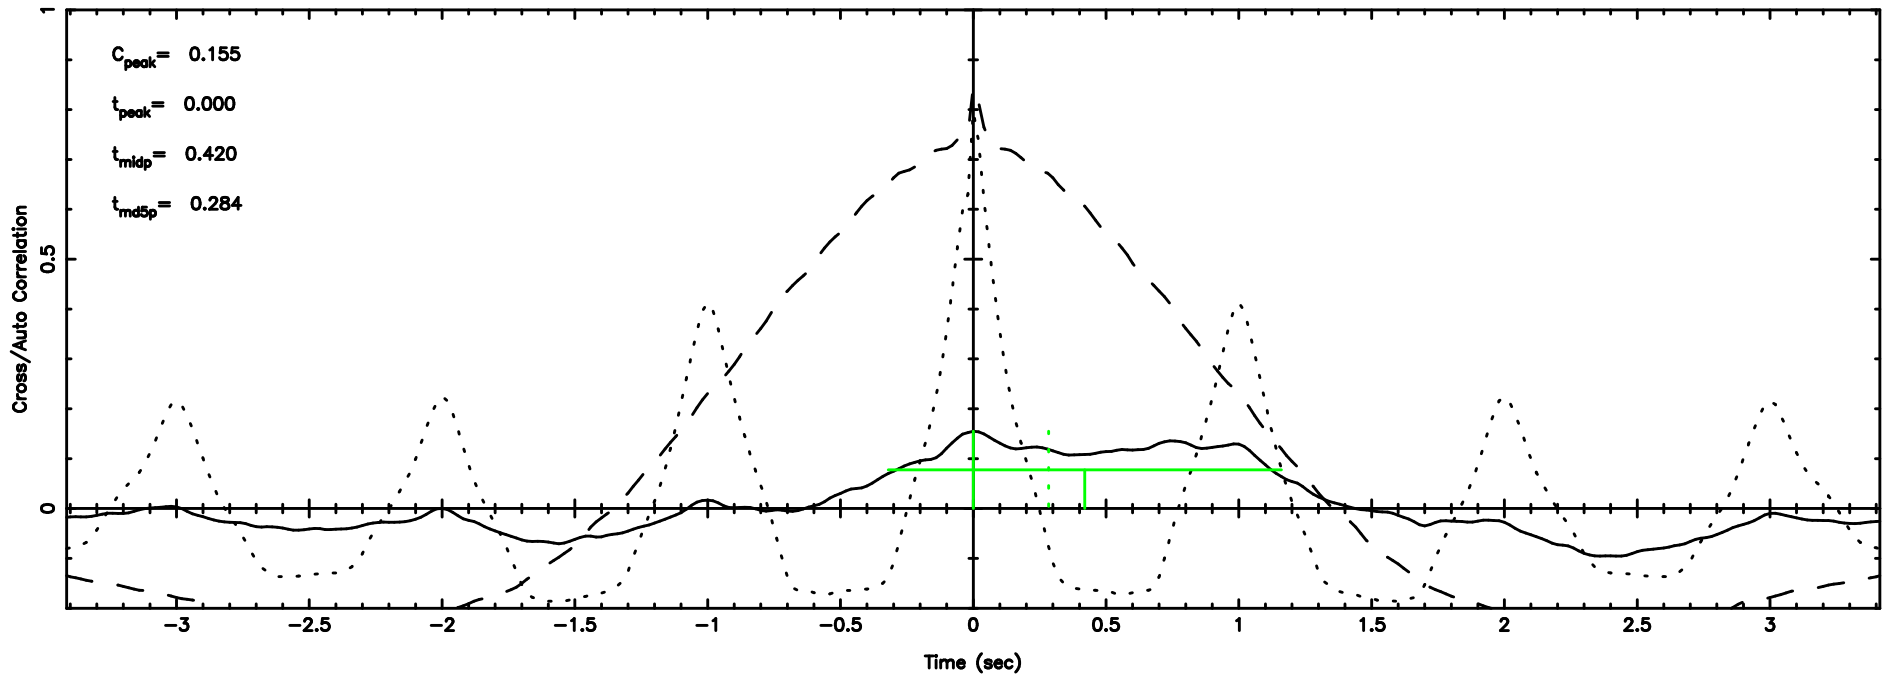

K20260505064110

BLK:16,SNR1: 4.6018 ,SNR2: 11.491

Frequency (Hz)

2139+028 2026/05/04 21.72UT TOYOKAWA-KISO

F20260505064115

BLK: 3,SNR1: 1.4837 ,SNR2: 4.0150

Frequency (Hz)

K20260505064110