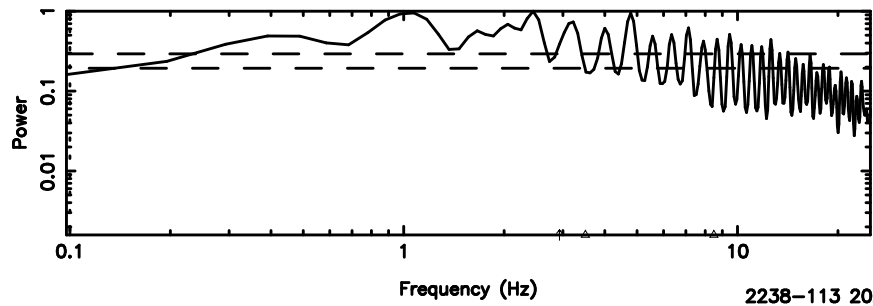

K20260505073952

BLK: 9, SNR1: 7.4158 , SNR2: 21.422

Frequency (Hz)

2238-113 2026/05/04 22.69UT TOYOKAWA-KISO

F20260505073957

BLK: 8,SNR1:-0.12459 ,SNR2: 0.89638

K20260505073952

BLK: 8,SNR1: 0.63825 ,SNR2: 2.3334