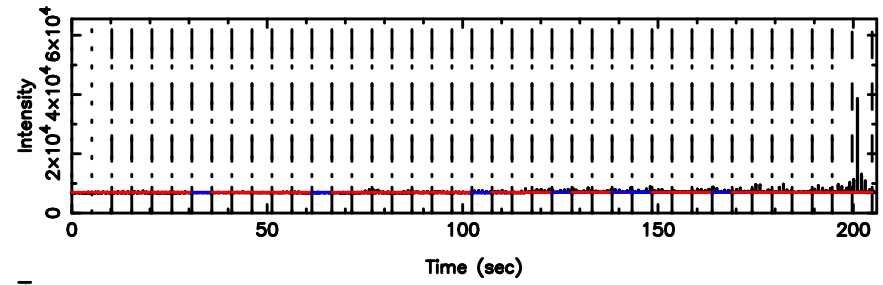

Frequency (Hz)

2203-18 2026/05/04 22.11UT FUJI -KISO

T20260505071134

BLK: 7,SNR1: 9.5822 ,SNR2: 23.968

Frequency (Hz)

F20260505071136

BLK: 7,SNR1: 8.1543 ,SNR2: 20.684

Frequency (Hz)