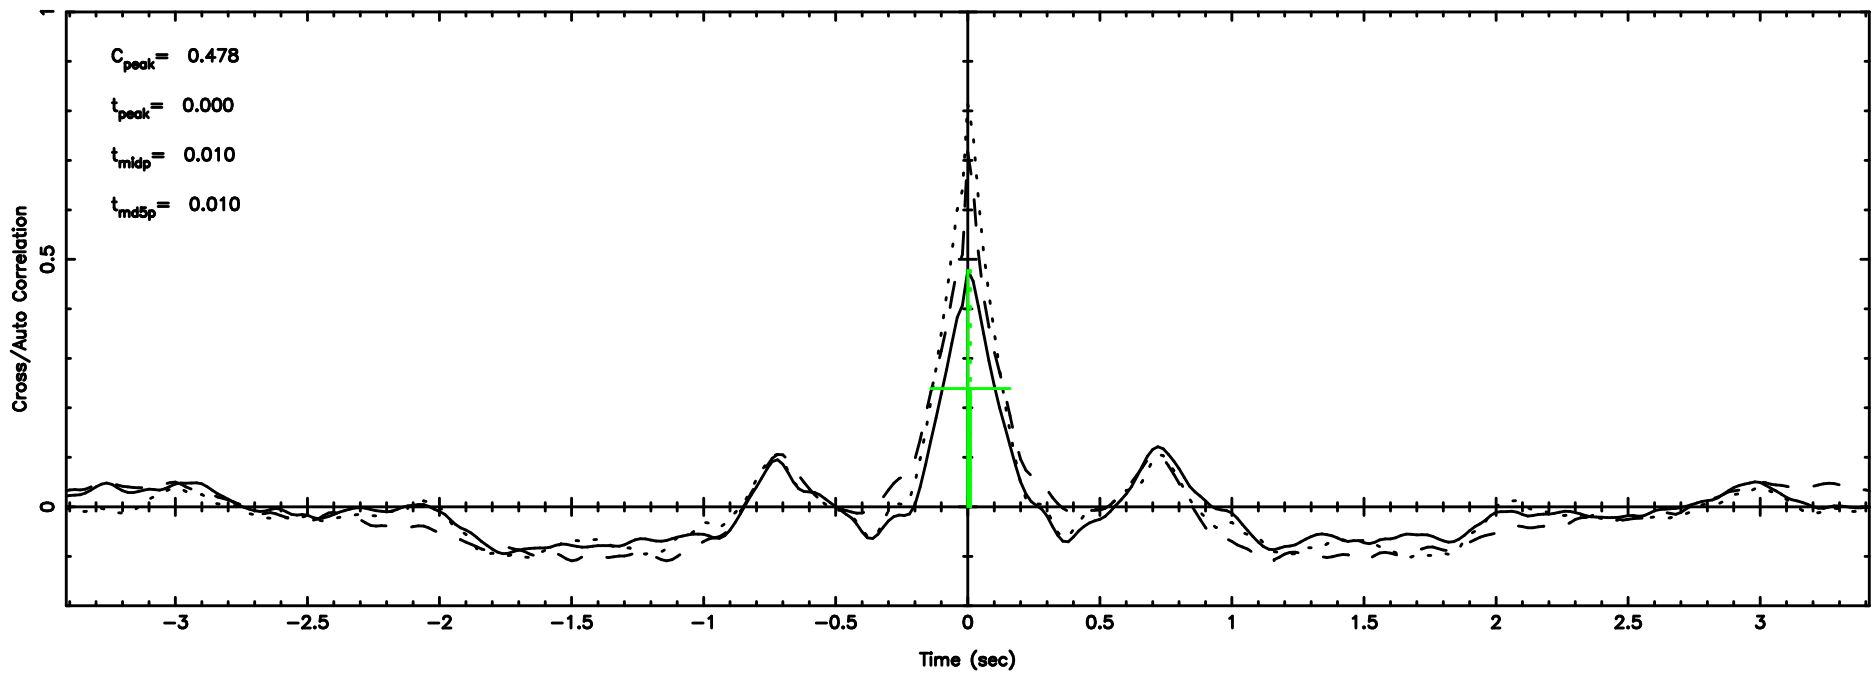

T20260505095735

BLK:14,SNR1: 9.2219 ,SNR2: 16.499

0056-00 2026/05/05 0.99UT TOYOKAWA-KISO

K20260505095732

BLK:14,SNR1: 9.0525 ,SNR2: 16.329

Frequency (Hz)