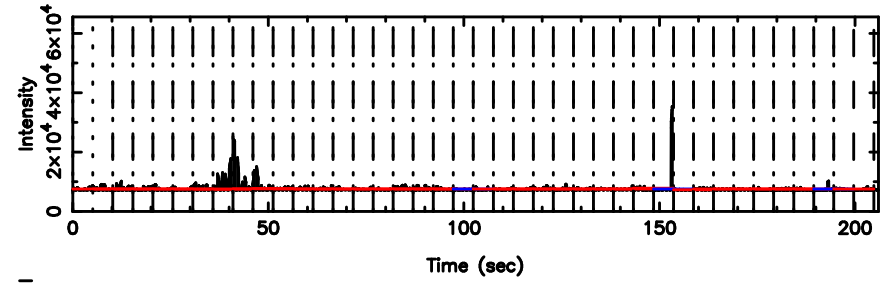

BLK: 3,SNR1: 3.6434 ,SNR2: 9.2202

Frequency (Hz)

2139+028 2026/05/04 21.72UT FUJI -KISO

T20260505064919

BLK: 3,SNR1: 1.8128 ,SNR2: 12.819

F20260505064921

BLK: 3,SNR1: 2.8223 ,SNR2: 13.211

2147+145 2026/05/04 21.85UT TOYOKAWA-FUJI