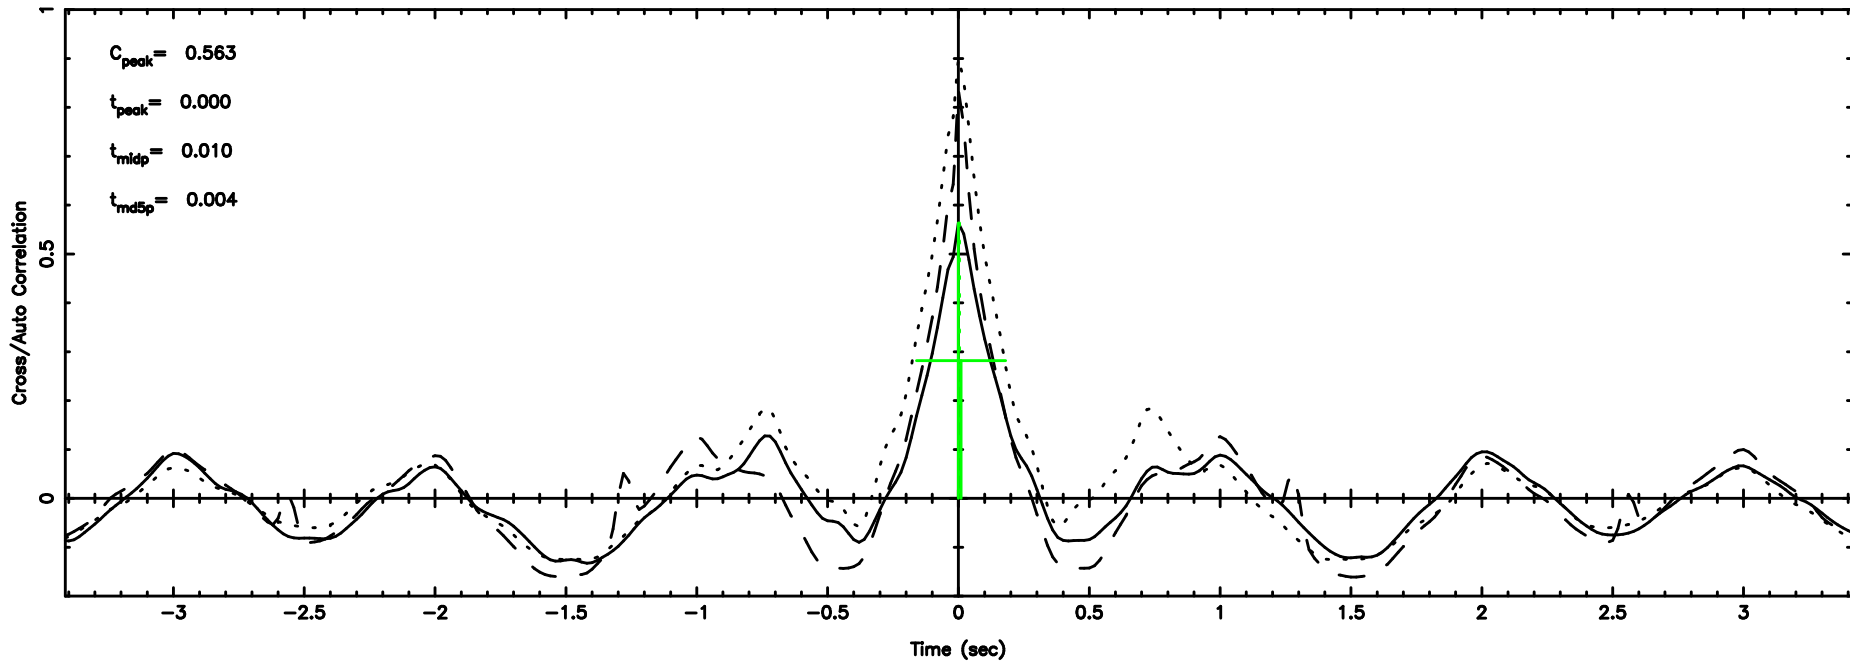

Frequency (Hz)

0741-06 2026/05/05 7.72UT FUJI -KISO