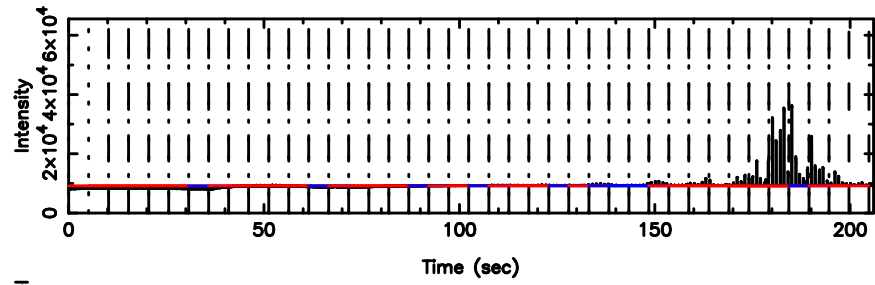

T20260505071134