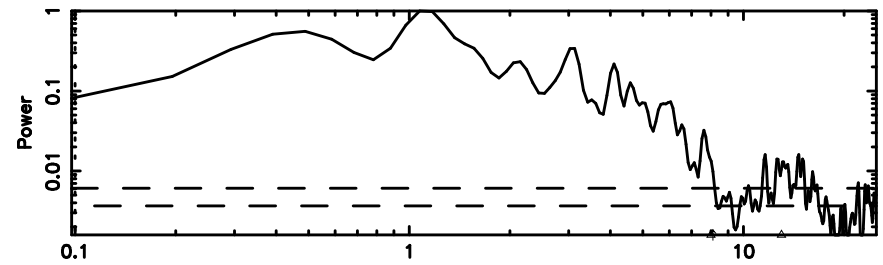

F20260505071136

BLK: 7,SNR1: 10.055 ,SNR2: 23.864

Frequency (Hz)

K20260505071132

BLK: 7,SNR1: 10.582 ,SNR2: 26.295

Frequency (Hz)

2210+016 2026/05/04 22.22UT FUJI -KISO

T20260505071857