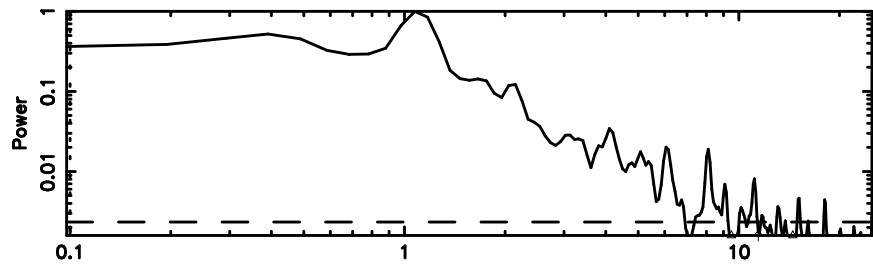

BLK: 7,SNR1: 16.071 ,SNR2: 28.161

2156-043 2026/05/04 22.00UT TOYOKAWA-KISO

F20260505065826

BLK: 5,SNR1: 17.075 ,SNR2: 30.174

Frequency (Hz)

K20260505065822

BLK: 5,SNR1: 9.4808 ,SNR2: 23.394

Frequency (Hz)