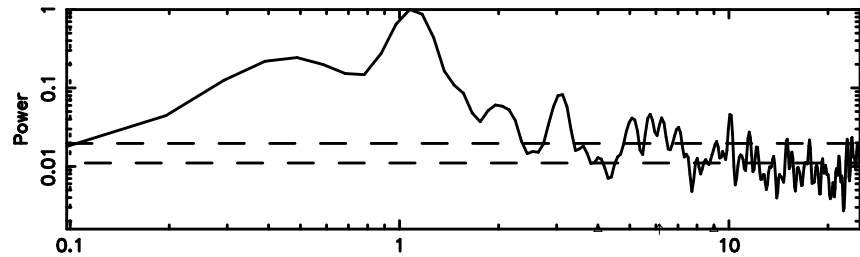

Frequency (Hz)

0821+394 2026/05/05 8.41UT TOYOKAWA-KISO

F20260505172239

BLK: 2,SNR1:-0.13951 ,SNR2: 2.7183

Frequency (Hz)

K20260505172234

BLK: 2,SNR1: 0.98952 ,SNR2: 4.1390

Frequency (Hz)