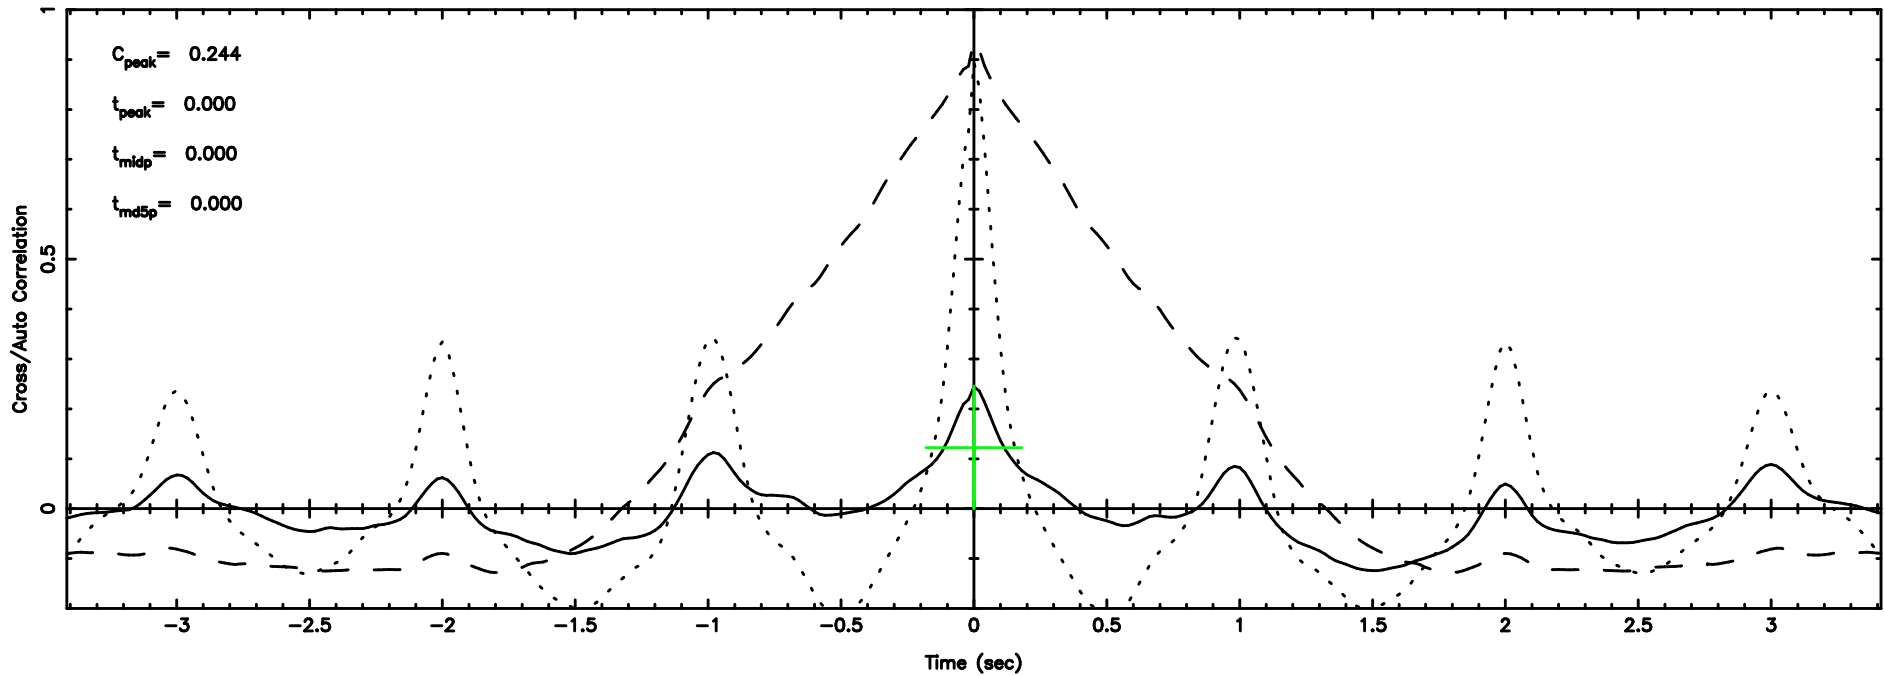

T20260505061558

BLK:14,SNR1: 56.073 ,SNR2: 170.15

Frequency (Hz)

F20260505061600

BLK:14,SNR1: 8.6221 ,SNR2: 22.535

Frequency (Hz)

2114+247 2026/05/04 21.29UT TOYOKAWA-FUJI

T20260505061558