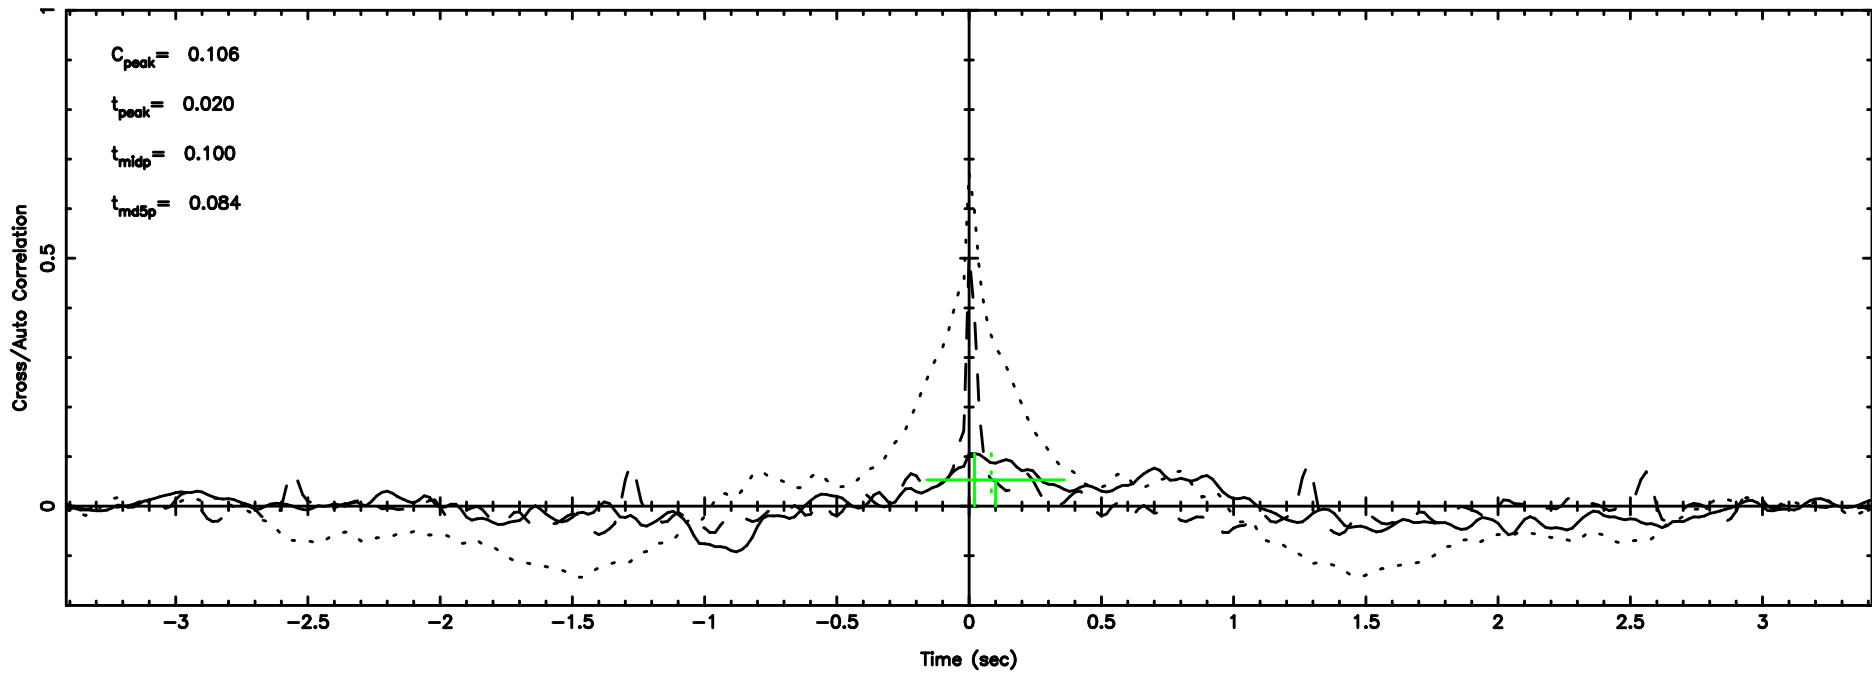

Frequency (Hz)

0011+344 2026/05/05 0.23UT FUJI -KISO