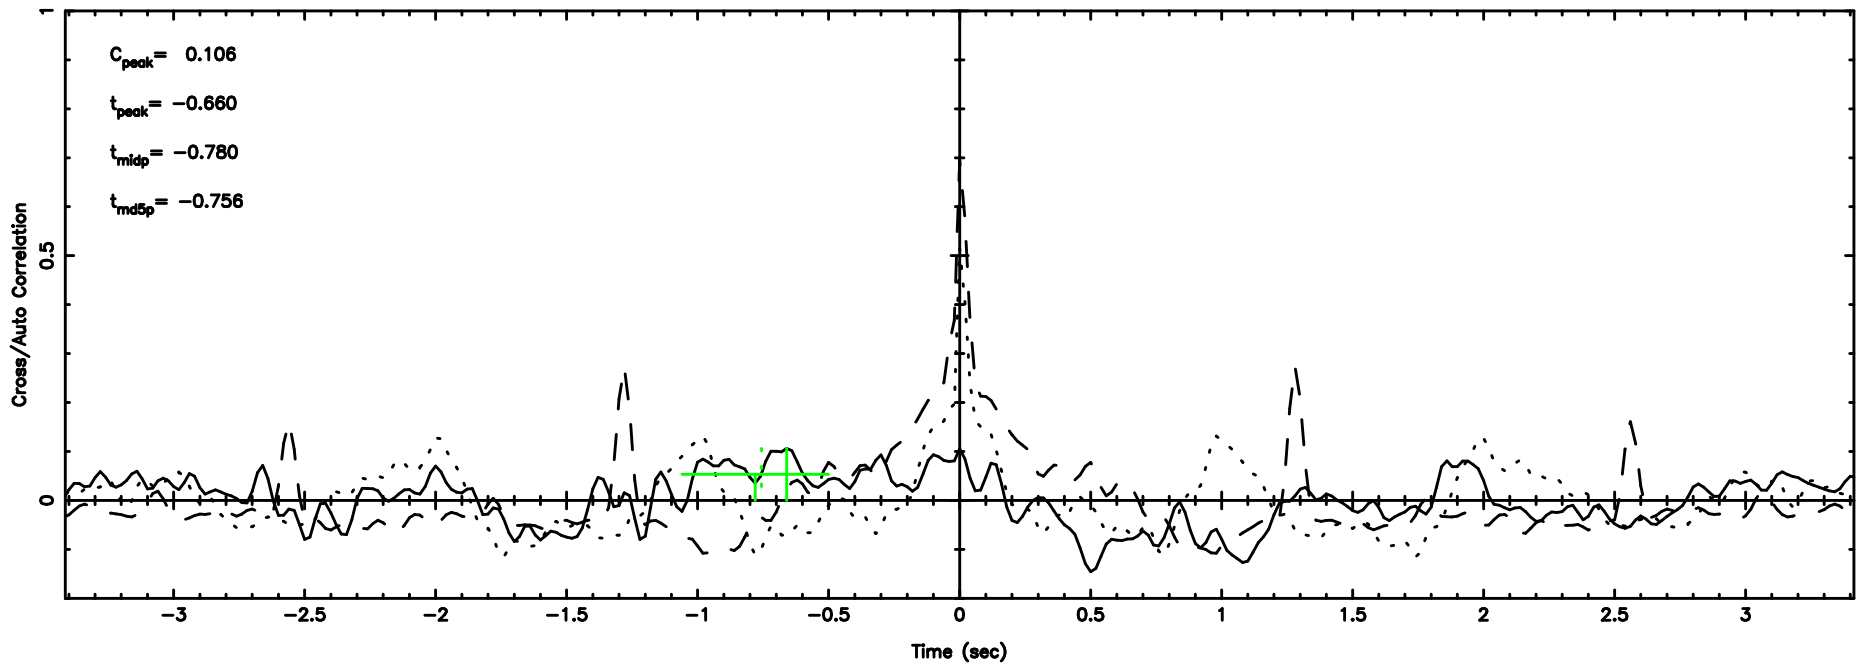

Frequency (Hz)

K20260505160348

BLK: 1,SNR1: 0.35456 ,SNR2: 2.4715

Frequency (Hz)

0703+138 2026/05/05 7.09UT FUJI -KISO

T20260505161313

BLK:14,SNR1: 9.3980 ,SNR2: 16.797

Frequency (Hz)