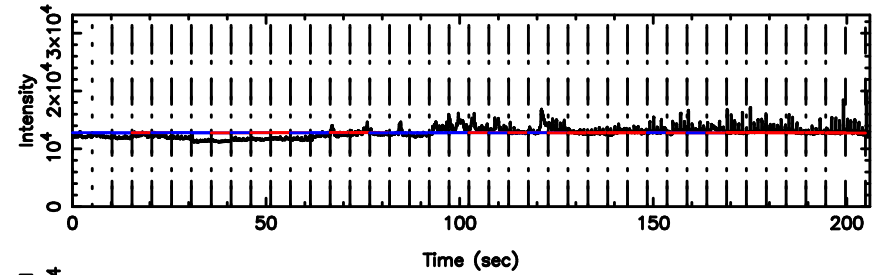

0422+178 2026/05/05 4.42UT TOYOKAWA-KISO

F20260505132333

BLK:18,SNR1: 6.5215 ,SNR2: 22.615

K20260505132328

BLK:18,SNR1: 53.071 ,SNR2: 85.539

0422+178 2026/05/05 4.42UT FUJI -KISO

T20260505133106

BLK: 1,SNR1: 7.6898 ,SNR2: 18.703