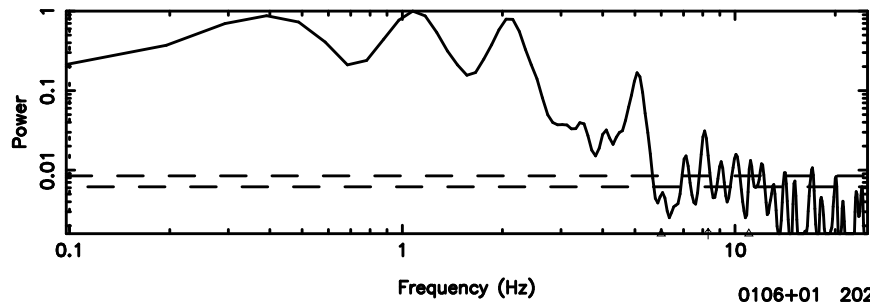

BLK: 6,SNR1: 7.4452 ,SNR2: 18.678

0106+01 2026/05/05 1.15UT TOYOKAWA-FUJI

F20260505100720