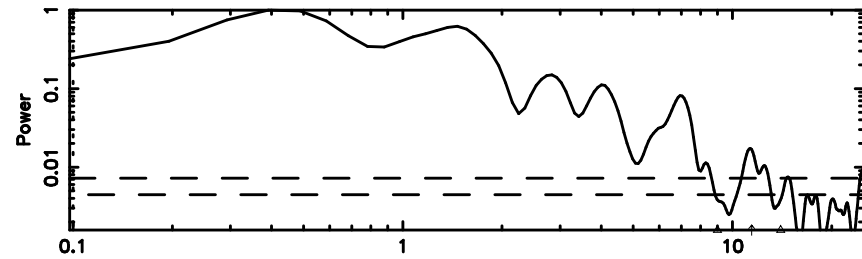

BLK:25,SNR1: 8.6269 ,SNR2: 15.473

0741-06 2026/05/05 7.72UT TOYOKAWA-KISO

F20260505164144

BLK:28,SNR1: 5.8837 ,SNR2: 13.719

Frequency (Hz)

K20260505164139

BLK:28,SNR1: 8.7884 ,SNR2: 15.731

Frequency (Hz)