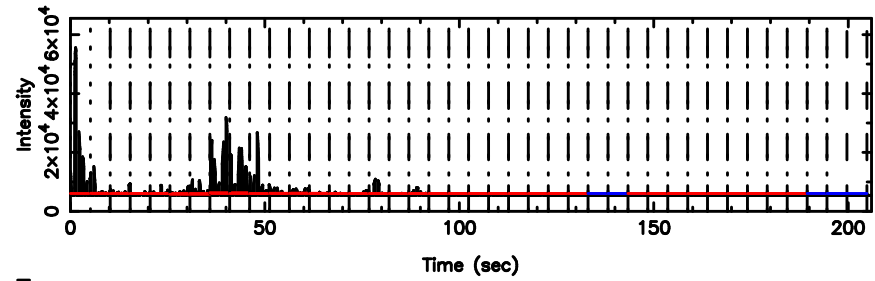

T20260505101808

BLK: 4, SNR1: 9.4472 ,SNR2: 16.760

0116+31 2026/05/05 1.33UT TOYOKAWA-FUJI

F20260505101810

BLK: 4, SNR1: 0.12953 ,SNR2: 3.4021

Frequency (Hz)

T20260505101808

BLK:10,SNR1: 16.889 ,SNR2: 30.508