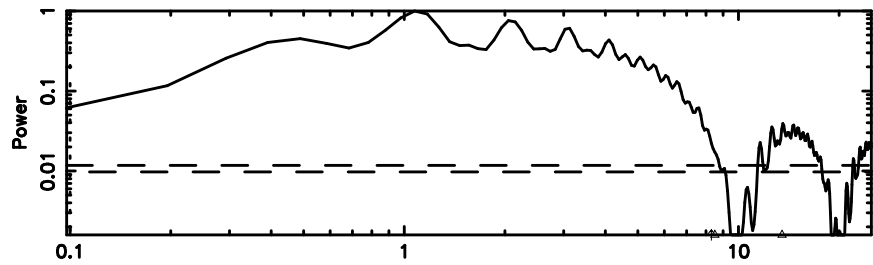

BLK: 7,SNR1: 10.055 ,SNR2: 23.864