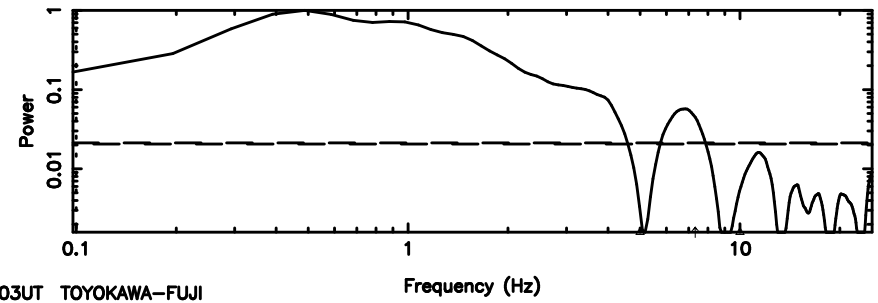

BLK:17,SNR1: 2.5630 ,SNR2: 8.3480

0258+350 2026/05/05 3.03UT TOYOKAWA-FUJI