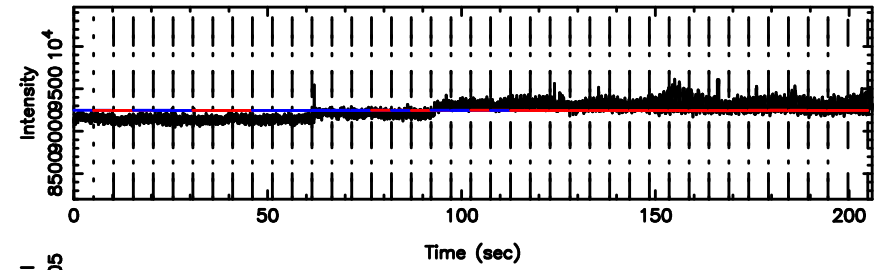

BLK:14,SNR1: 0.27233 ,SNR2: 1.1846

0333+32 2026/05/05 3.61UT TOYOKAWA-KISO

F20260505123453

BLK: 5,SNR1:-0.17074 ,SNR2: 0.88552

Frequency (Hz)

K20260505123448

BLK: 5,SNR1: 0.21420 ,SNR2: 1.2880

Frequency (Hz)