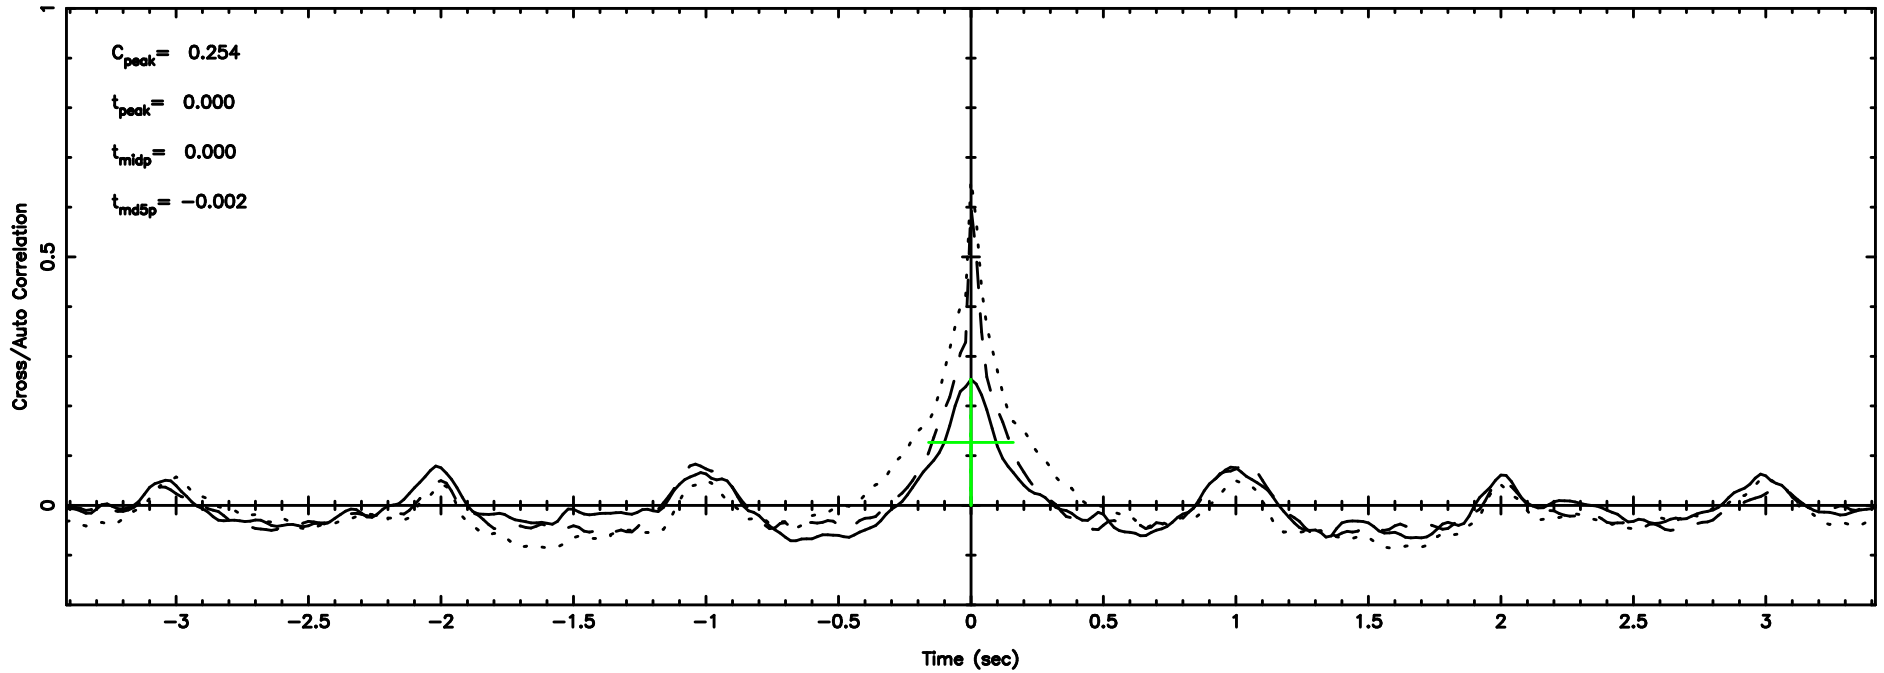

K20260505073952

BLK: 9, SNR1: 7.4158 , SNR2: 21.422

Frequency (Hz)

2238-113 2026/05/04 22.69UT TOYOKAWA-KISO

F20260505073957

BLK: 8,SNR1:-0.12459 ,SNR2: 0.89638

K20260505073952

BLK: 8,SNR1: 0.63825 ,SNR2: 2.3334