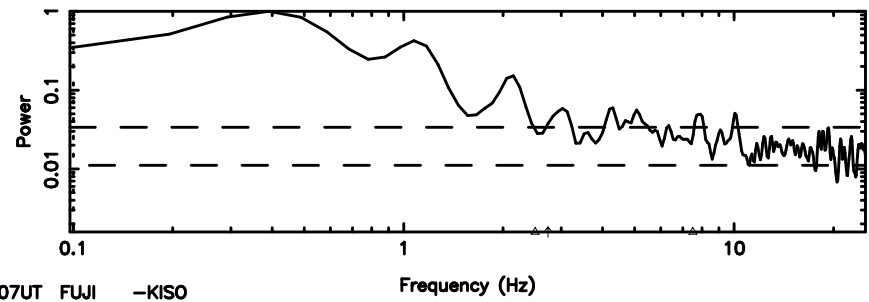

BLK: 4,SNR1: 1.4301 ,SNR2: 5.7652

Frequency (Hz)

3C152 2026/05/05 6.07UT TOYOKAWA-KISO

F20260505150223

BLK: 4,SNR1:-0.98062E-01,SNR2: 2.0454

K20260505150218

BLK: 4,SNR1: 0.68317 ,SNR2: 6.8889

3C152 2026/05/05 6.07UT FUJI -KISO