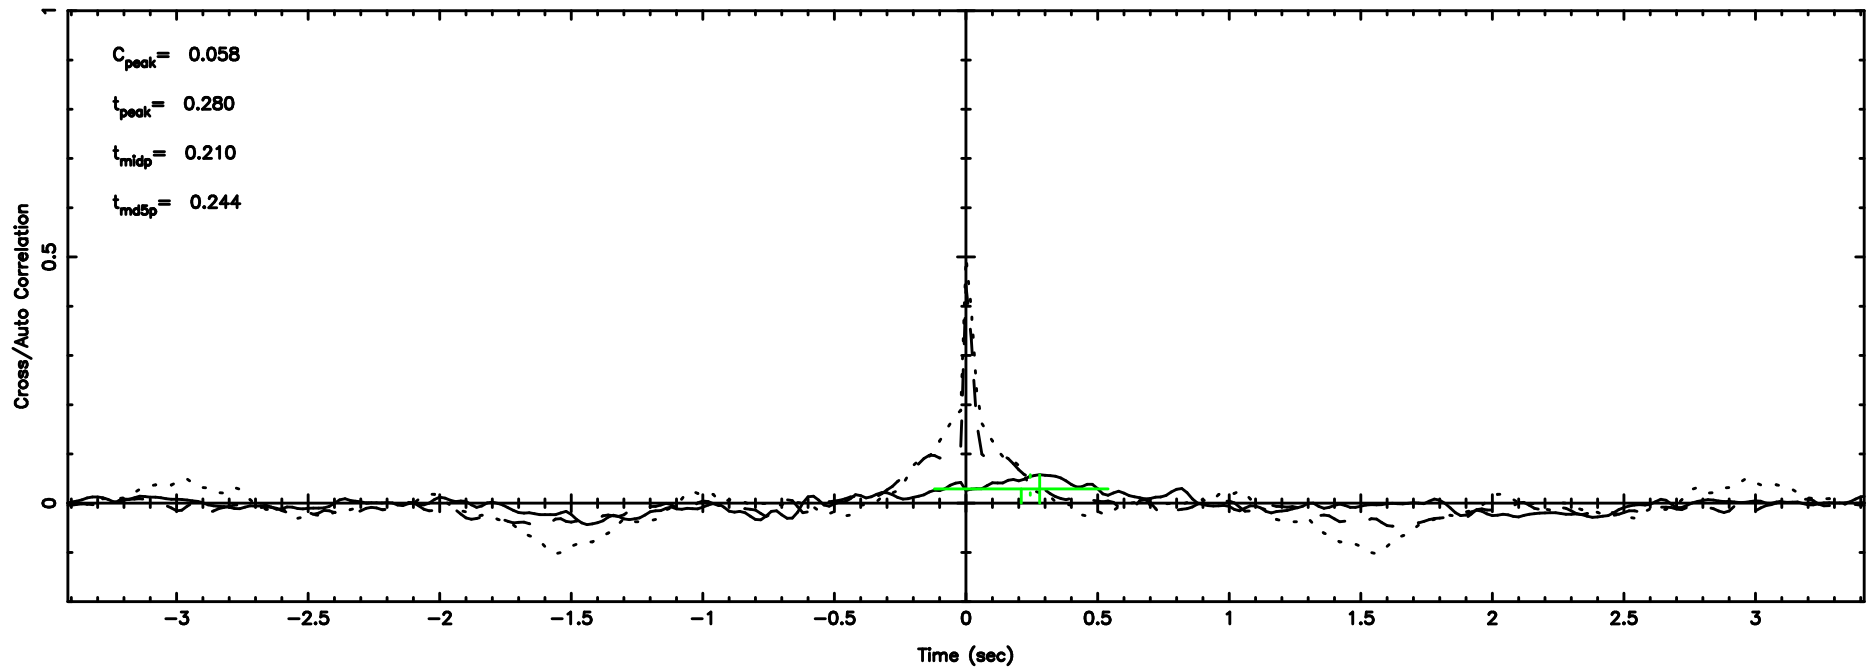

BLK:14,SNR1: 0.27233 ,SNR2: 1.1846

0333+32 2026/05/05 3.61UT TOYOKAWA-KISO

F20260505123453

BLK: 5,SNR1:-0.17074 ,SNR2: 0.88552

Frequency (Hz)

K20260505123448

BLK: 5,SNR1: 0.21420 ,SNR2: 1.2880

Frequency (Hz)