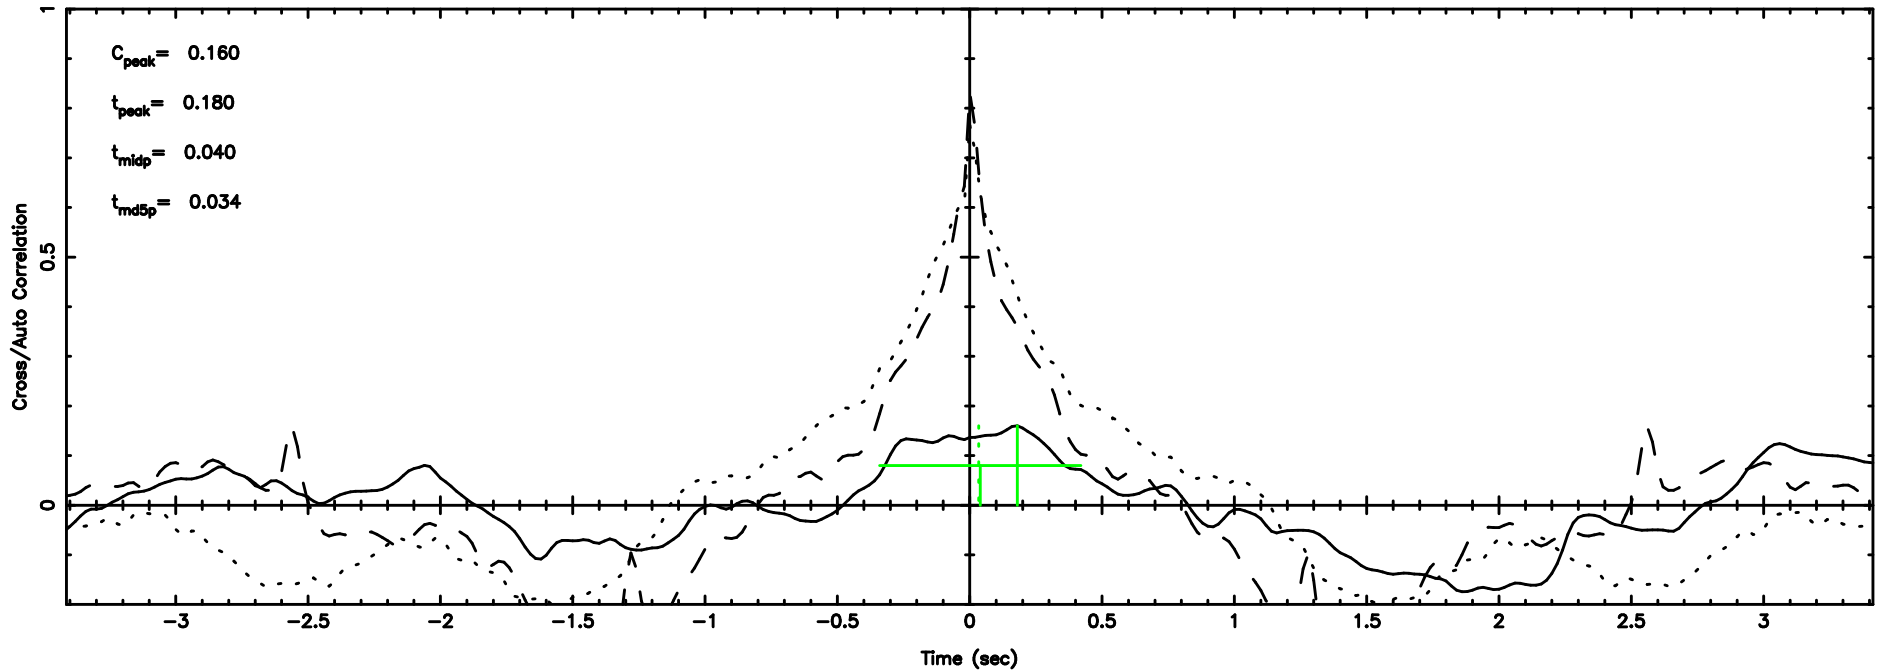

BLK: 2,SNR1: 657.07 ,SNR2: 617.56