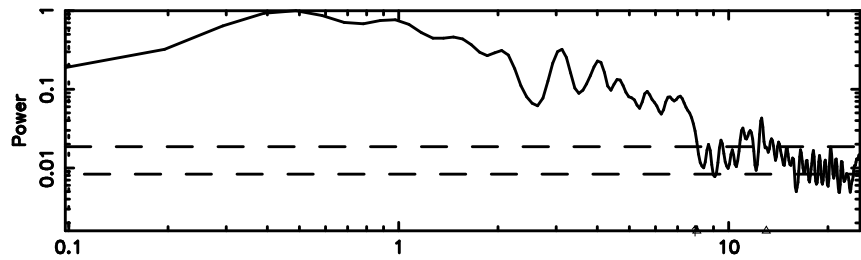

BLK:16,SNR1: 9.4429 ,SNR2: 16.818

Frequency (Hz)

0713-024 2026/05/05 7.25UT TOYOKAWA-KISO

F20260505161315

BLK:20,SNR1: 4.1723 ,SNR2: 10.895

Frequency (Hz)

K20260505161310

BLK:20,SNR1: 9.3762 ,SNR2: 16.702