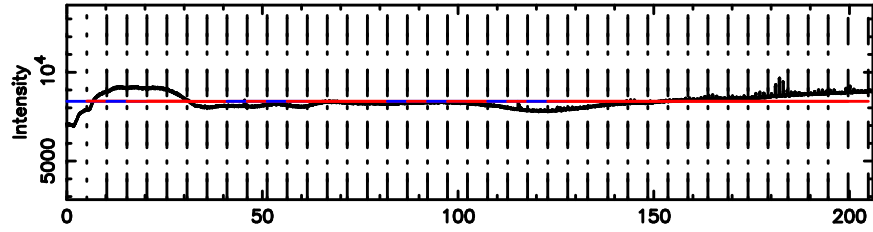

K20260505061556

No.Good Data

2114+247 2026/05/04 21.29UT FUJI -KISO

T20260505063240

BLK: 8,SNR1: 9.1265 ,SNR2: 14.790

Frequency (Hz)

F20260505063242

BLK: 8,SNR1: 6.9890 ,SNR2: 12.201