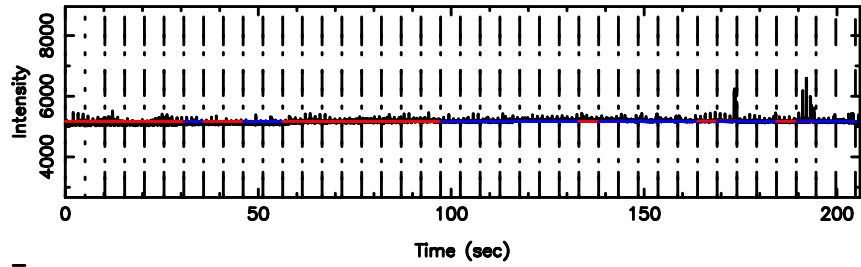

BLK:16,SNR1: 9.4429 ,SNR2: 16.818

Frequency (Hz)

0713-024 2026/05/05 7.25UT TOYOKAWA-KISO

F20260505161315

BLK:20,SNR1: 4.1723 ,SNR2: 10.895

Frequency (Hz)

K20260505161310

BLK:20,SNR1: 9.3762 ,SNR2: 16.702