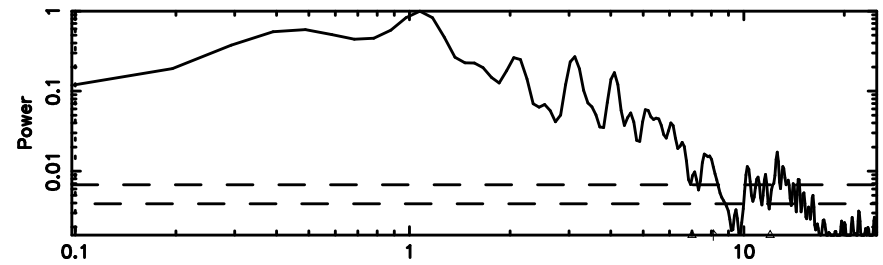

Frequency (Hz)

2203-18 2026/05/04 22.11UT FUJI -KISO

T20260505071134

BLK: 7,SNR1: 9.5822 ,SNR2: 23.968

Frequency (Hz)

F20260505071136

BLK: 7,SNR1: 8.1543 ,SNR2: 20.684

Frequency (Hz)