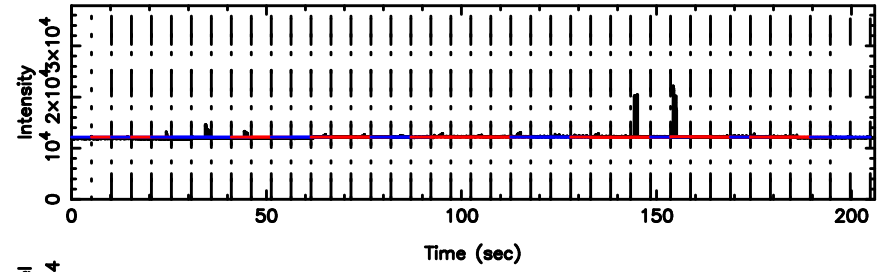

K20260505081517