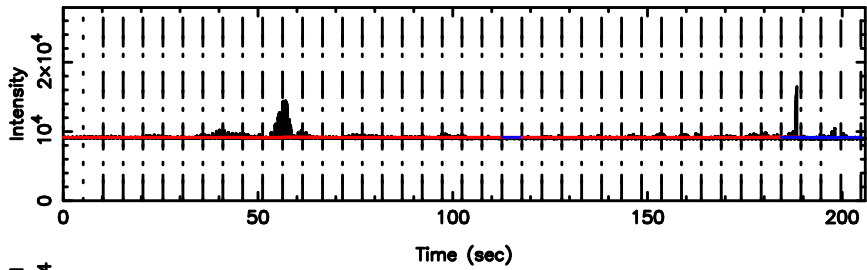

K20260505092057

BLK: 1,SNR1: 15.029 ,SNR2: 35.297

T20260505093114

No. Good Data

F20260505093116

No. Good Data

3C12 2026/05/05 0.55UT TOYOKAWA-FUJI

T20260505093114