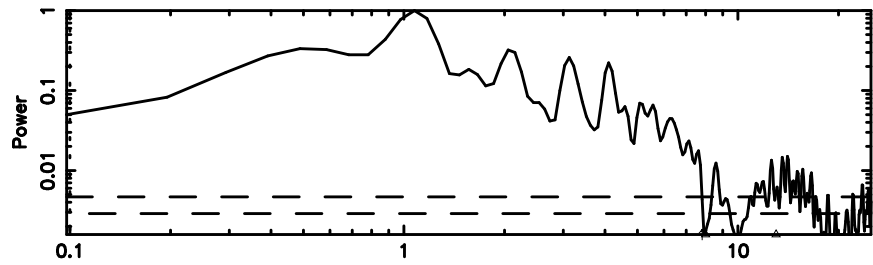

K20260505072442

BLK: 6,SNR1: 9.8311 ,SNR2: 24.174

F20260505072446

BLK: 6,SNR1: 10.761 ,SNR2: 27.617

Frequency (Hz)

3C446 2026/05/04 22.44UT FUJI -KISO

K20260505072442

BLK: 6,SNR1: 11.014 ,SNR2: 24.716