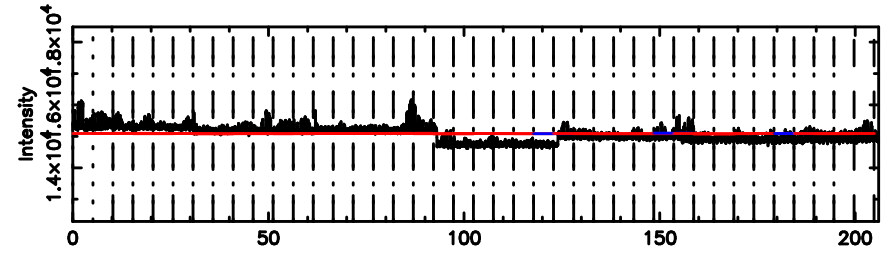

K20260505064110

BLK:16,SNR1: 4.6018 ,SNR2: 11.491

Frequency (Hz)

2139+028 2026/05/04 21.72UT TOYOKAWA-KISO

F20260505064115

BLK: 3,SNR1: 1.4837 ,SNR2: 4.0150

Frequency (Hz)

K20260505064110