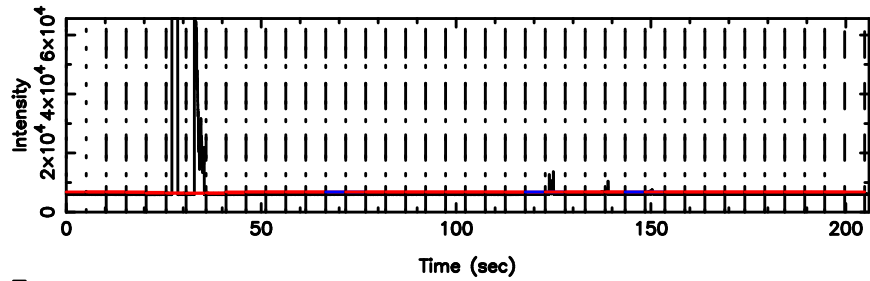

3C2 2026/05/05 0.11UT TOYOKAWA-KISO

K20260505090458

BLK:12,SNR1: 6.2122 ,SNR2: 10.901

F20260505090503

BLK: 3,SNR1:-0.28536 ,SNR2: 1.0859

3C2 2026/05/05 0.11UT FUJI -KISO

K20260505090458

BLK: 3,SNR1: 9.5376 ,SNR2: 17.262