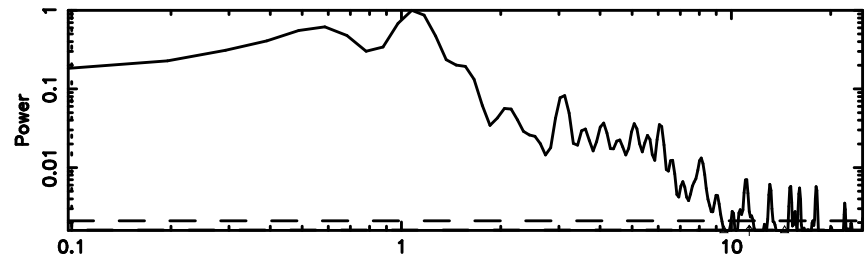

BLK: 3,SNR1: 19.966 ,SNR2: 35.354