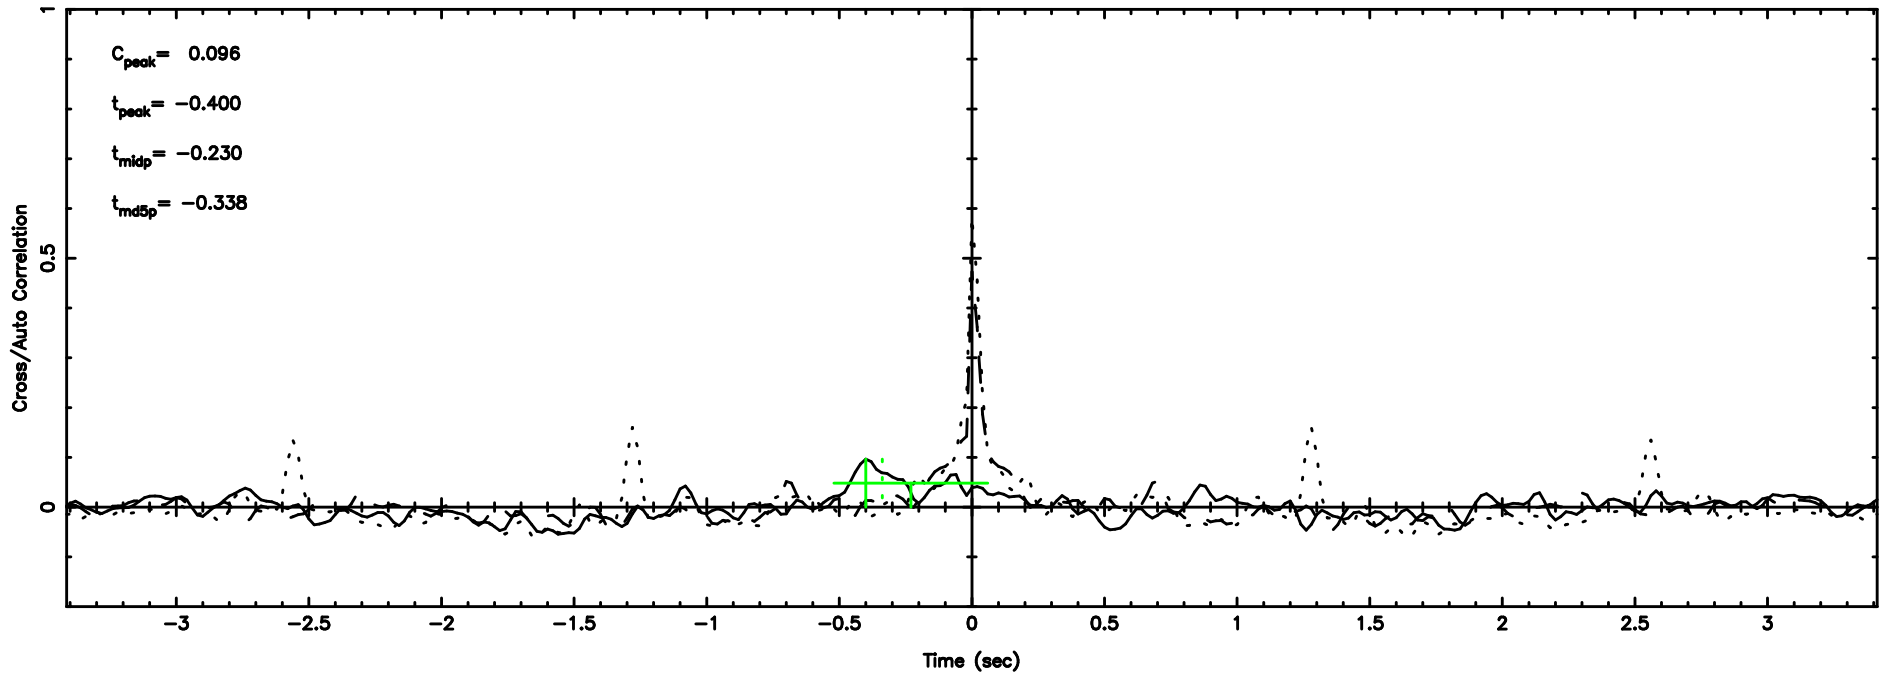

BLK: 4,SNR1: 0.20086 ,SNR2: 0.92168

F20260505071859

BLK: 4,SNR1:-0.84630E-01,SNR2: 1.1264

2217+128 2026/05/04 22.34UT TOYOKAWA-FUJI

T20260505071857

BLK:14,SNR1: 6.6767 ,SNR2: 11.752

Frequency (Hz)

K20260505071855