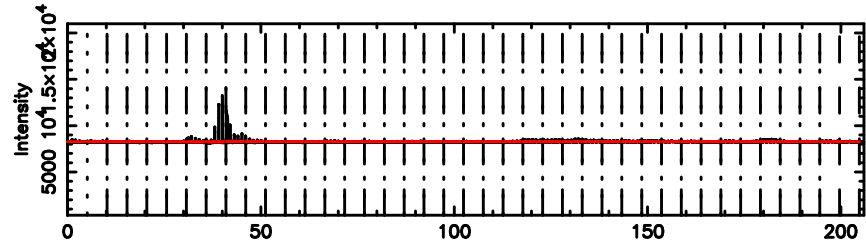

BLK: 1,SNR1: 0.56470 ,SNR2: 7.1621

0548+16 2026/05/05 5.85UT TOYOKAWA-FUJI

T20260505144911

No.Good Data

K20260505144908

No.Good Data

0548+16 2026/05/05 5.85UT TOYOKAWA-KISO

F20260505144913