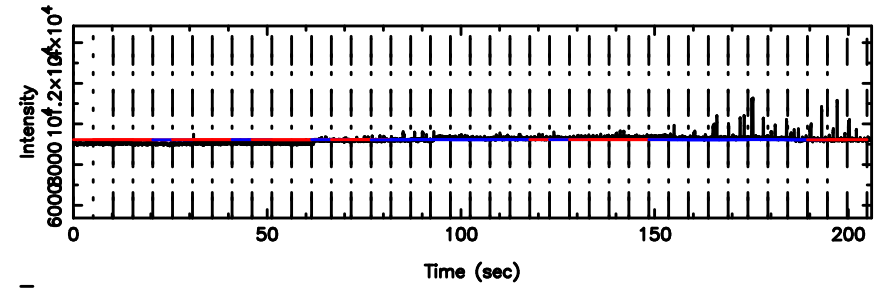

K20260505124749