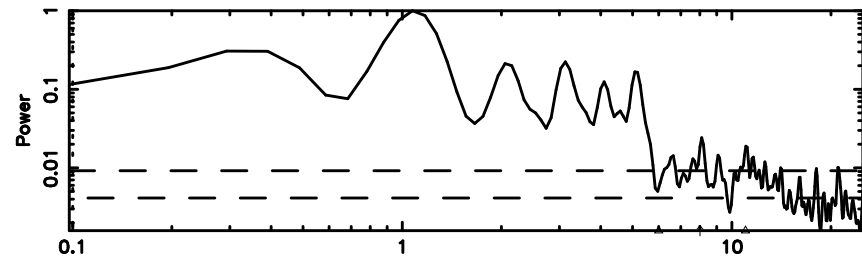

BLK: 6,SNR1: 4.3170 ,SNR2: 11.306