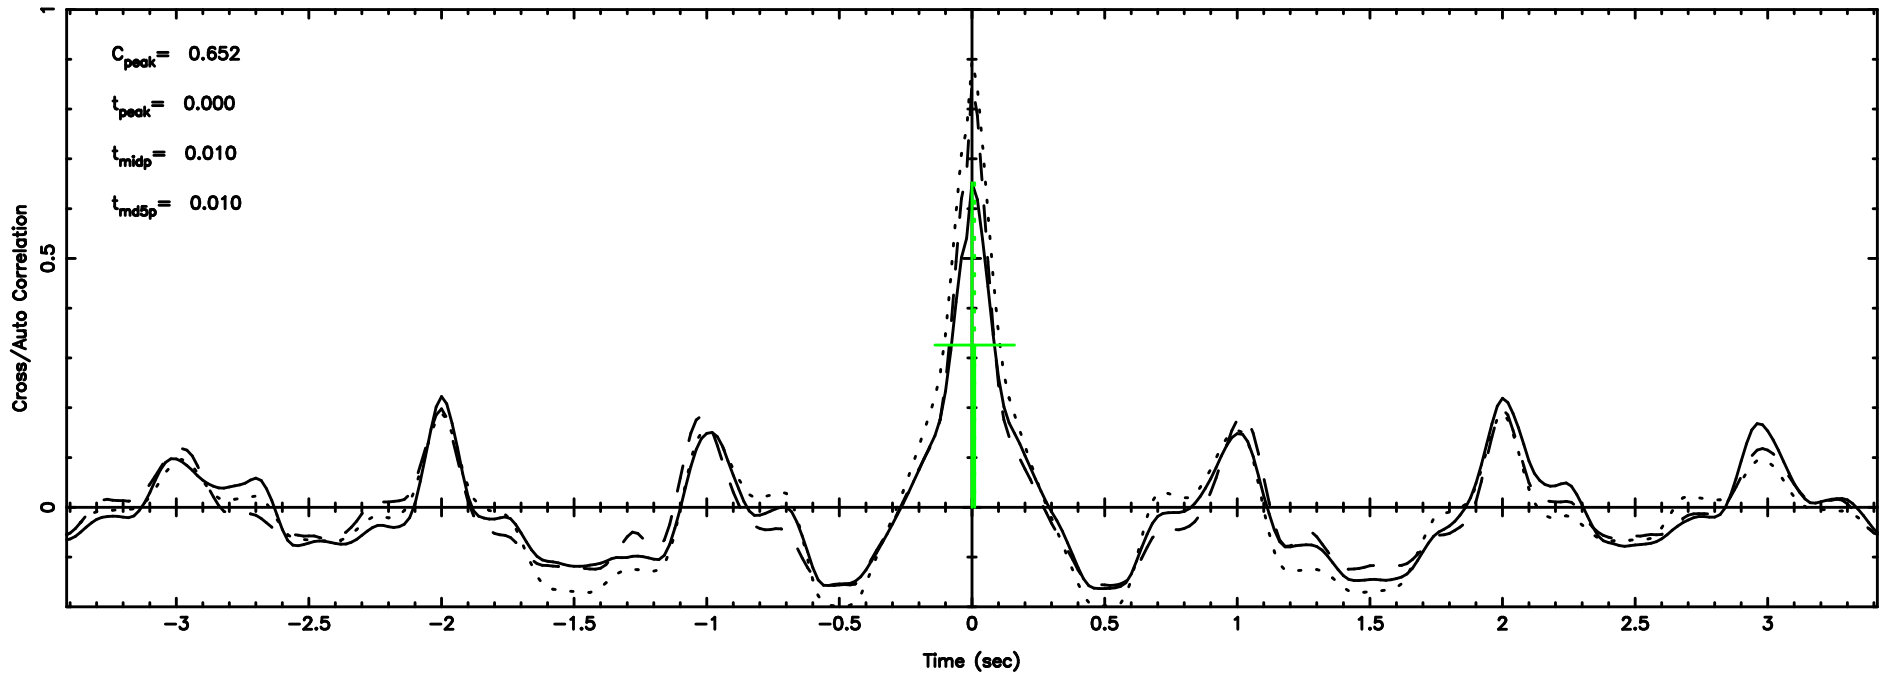

F20260505071136

BLK: 7,SNR1: 10.055 ,SNR2: 23.864

Frequency (Hz)

K20260505071132

BLK: 7,SNR1: 10.582 ,SNR2: 26.295

Frequency (Hz)

2210+016 2026/05/04 22.22UT FUJI -KISO

T20260505071857