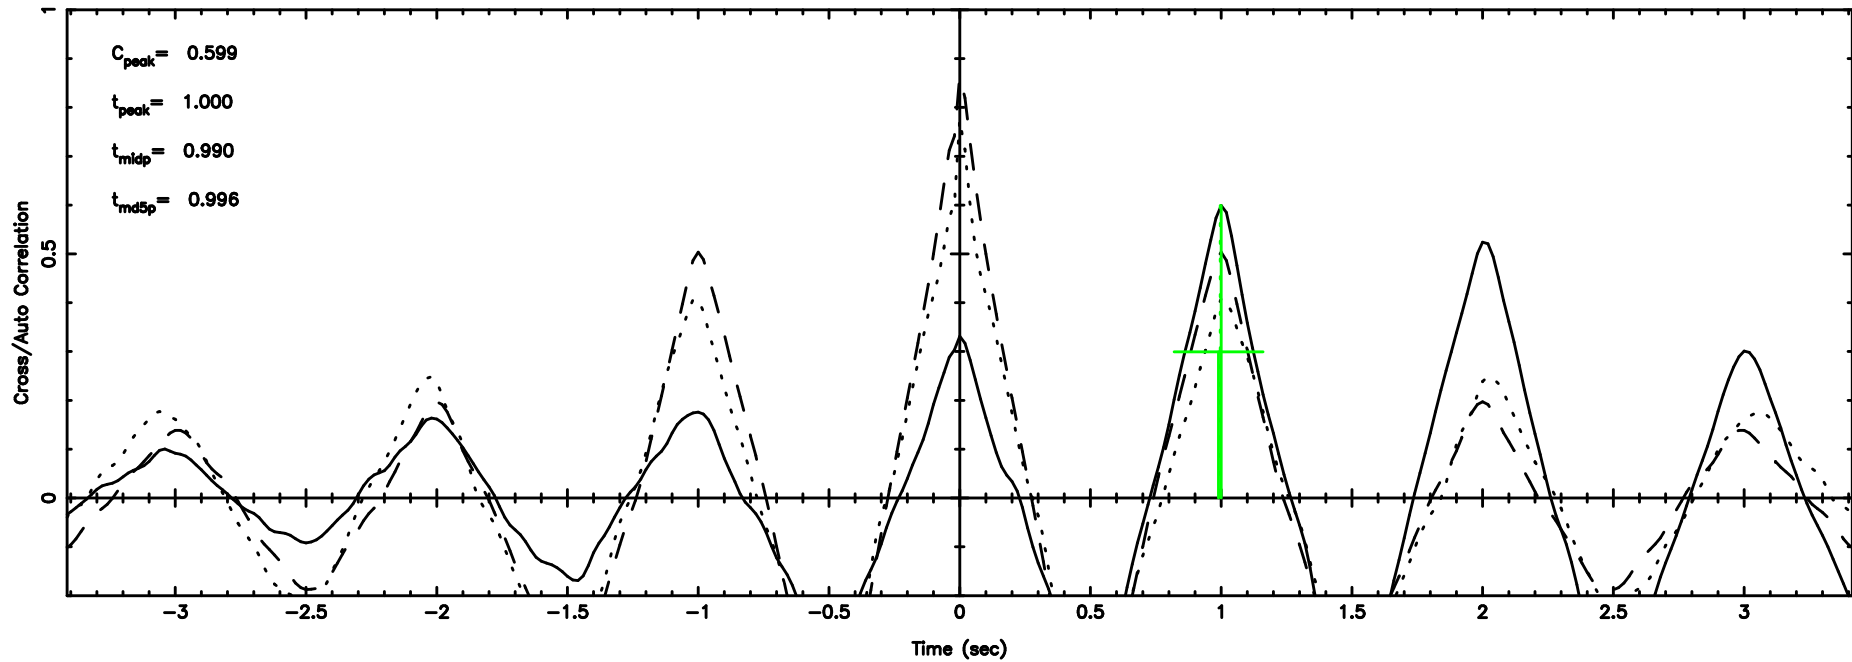

Frequency (Hz)

0821+394 2026/05/05 8.41UT TOYOKAWA-KISO