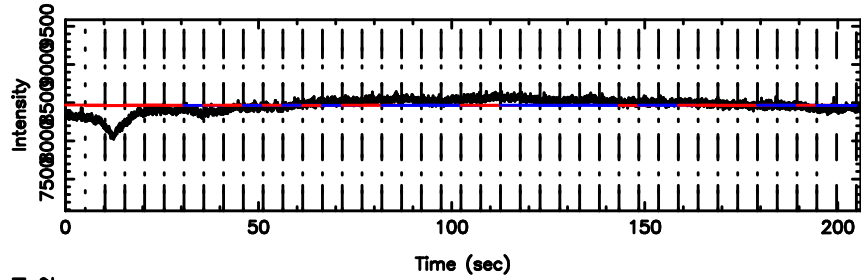

T20260505152441

BLK:16,SNR1: 0.45025 ,SNR2: 1.9852

Frequency (Hz)

F20260505152443

BLK:16,SNR1: 0.25203 ,SNR2: 4.6257

Frequency (Hz)

3C161 2026/05/05 6.44UT TOYOKAWA-FUJI

T20260505152441