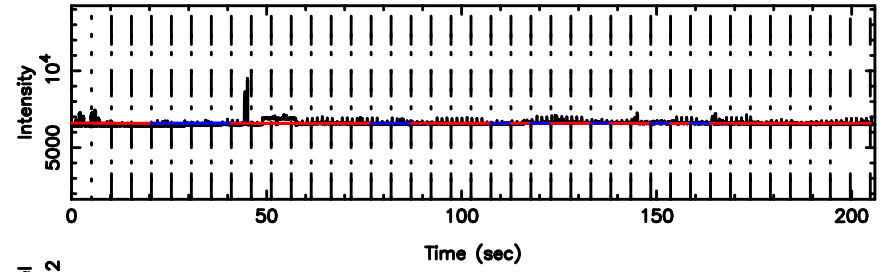

2259+481 2026/05/04 23.04UT FUJI -KISO

T20260505081520

BLK:11,SNR1: 2.3963 ,SNR2: 7.6238

3C459 2026/05/04 23.28UT TOYOKAWA-FUJI

F20260505081522

BLK:11,SNR1: 3.8509 ,SNR2: 10.017

T20260505081520

BLK:17,SNR1: 3.3936 ,SNR2: 10.274