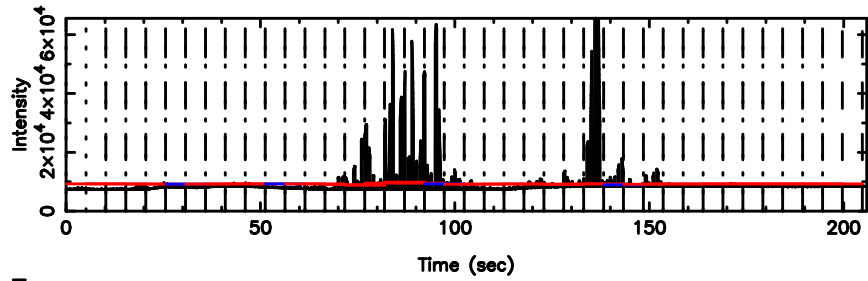

T20260505102830

BLK: 4,SNR1: 11.186 ,SNR2: 27.449

Frequency (Hz)

3C43 2026/05/05 1.50UT TOYOKAWA-FUJI

F20260505102832

BLK: 4,SNR1: 11.651 ,SNR2: 28.539

Frequency (Hz)

T20260505102830