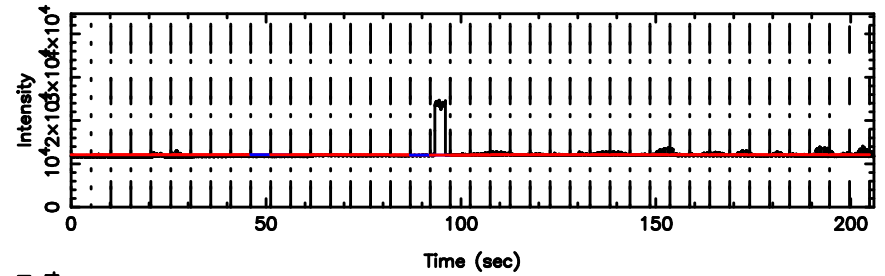

2347-02 2026/05/04 23.85UT FUJI -KISO

K20260505084902