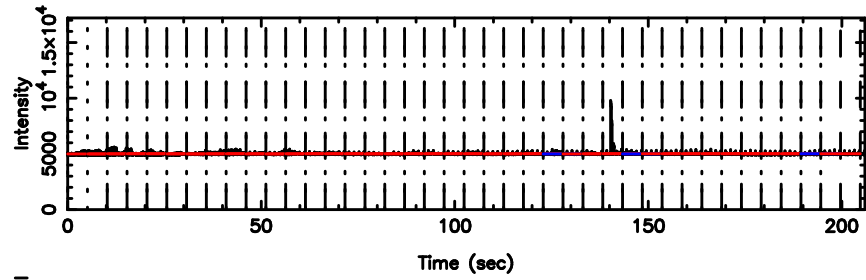

F20260505133108