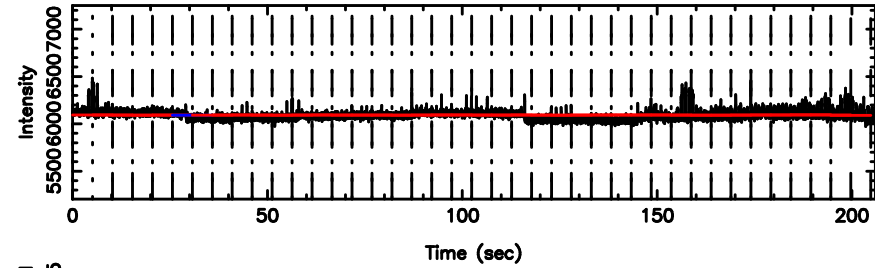

F20260505091225

BLK: 1,SNR1:-0.48772E-01,SNR2: 4.0888