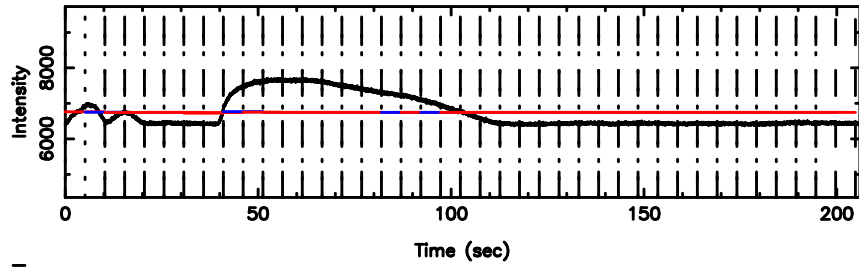

T20260505162326