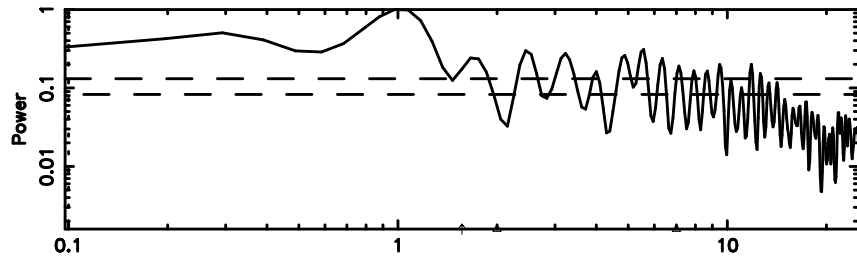

Frequency (Hz)

0821+394 2026/05/05 8.41UT TOYOKAWA-KISO

F20260505172239

BLK: 2,SNR1:-0.13951 ,SNR2: 2.7183

Frequency (Hz)

K20260505172234

BLK: 2,SNR1: 0.98952 ,SNR2: 4.1390

Frequency (Hz)