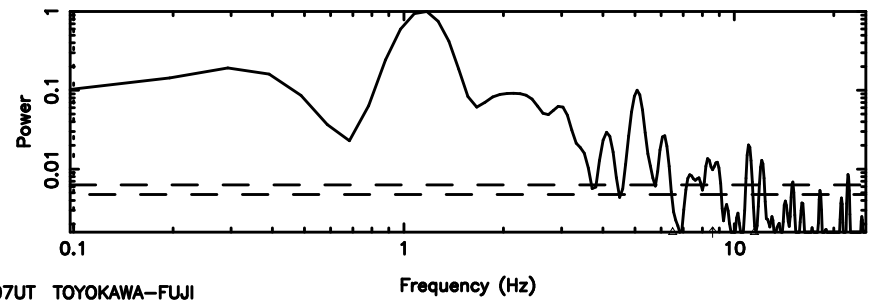

BLK: 7,SNR1: 4.8496 ,SNR2: 11.994

3C152 2026/05/05 6.07UT TOYOKAWA-FUJI