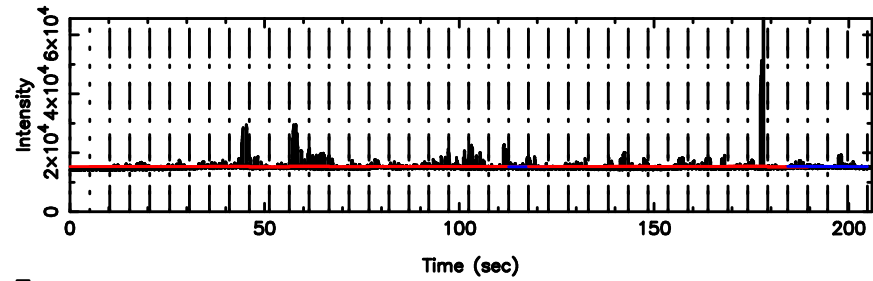

K20260505093112