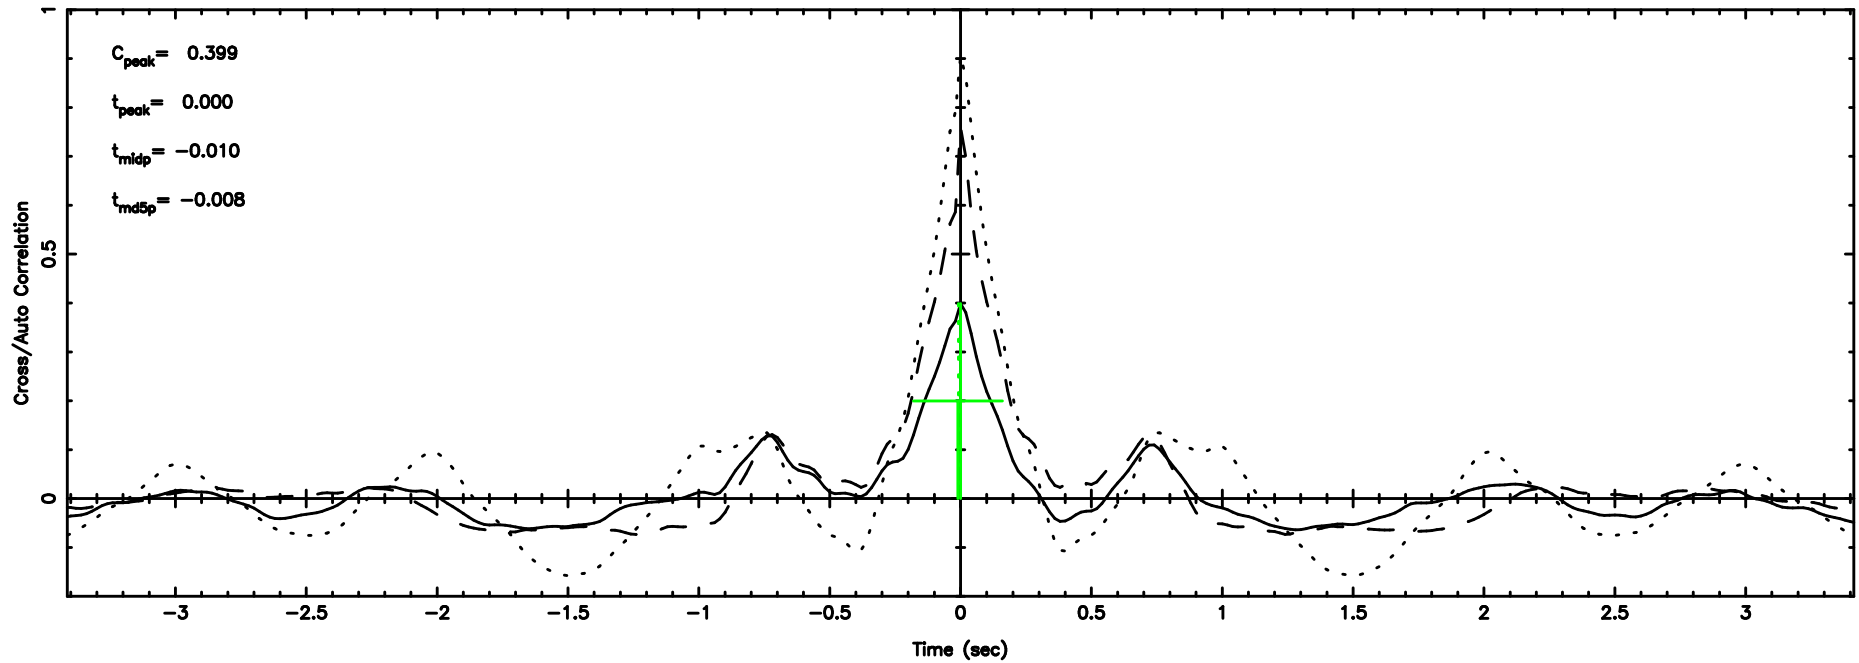

T20260505164142

BLK:25,SNR1: 9.9197 ,SNR2: 17.235

K20260505164139

BLK:25,SNR1: 8.6269 ,SNR2: 15.473

0741-06 2026/05/05 7.72UT TOYOKAWA-KISO