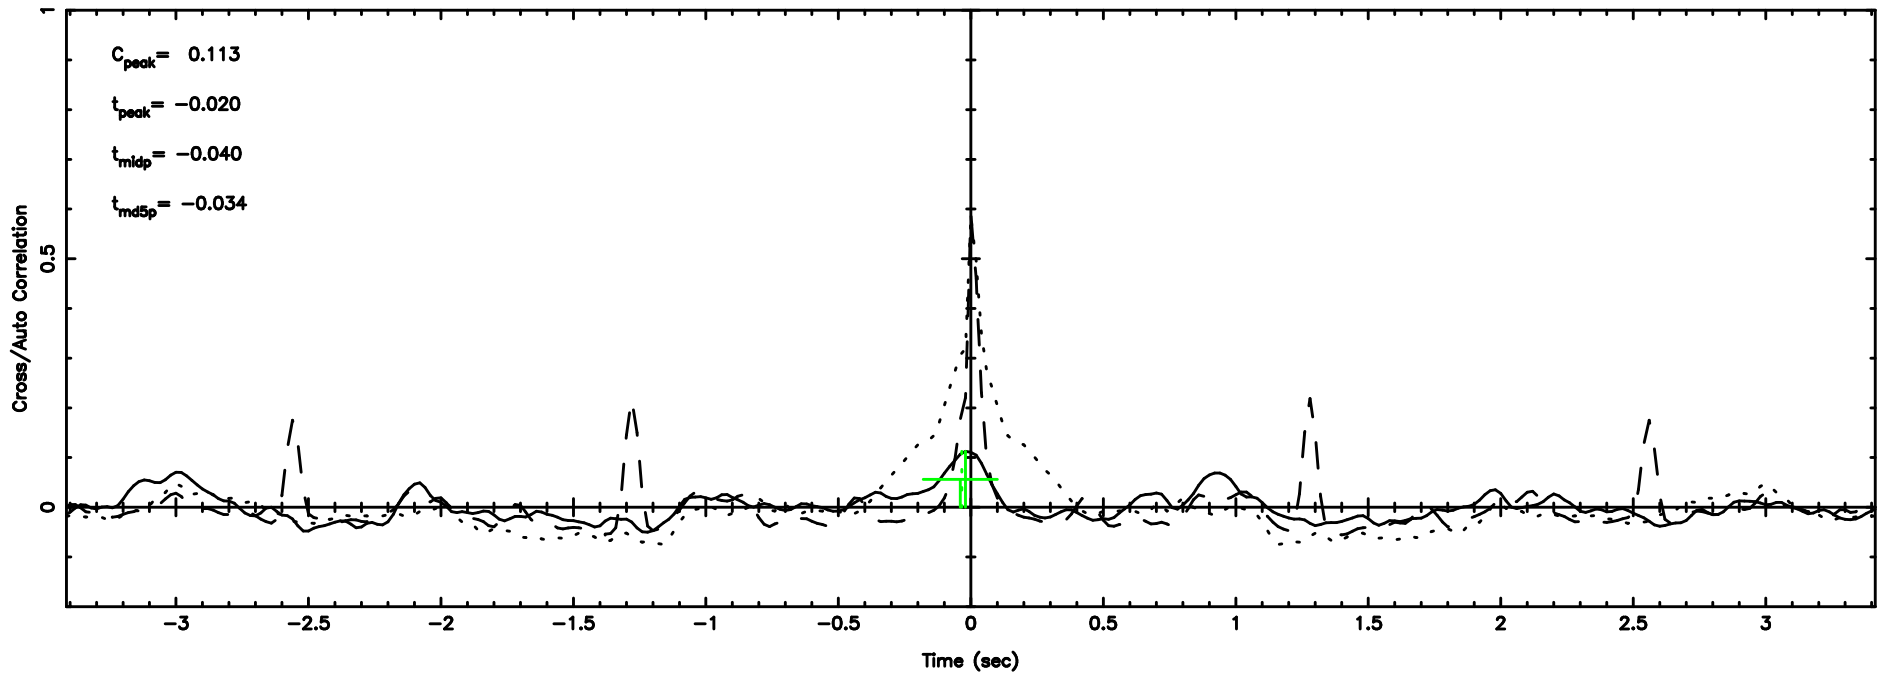

F20260505073957

BLK: 8,SNR1:-0.12459 ,SNR2: 0.89638

K20260505073952

BLK: 8,SNR1: 0.63825 ,SNR2: 2.3334

2238-113 2026/05/04 22.69UT FUJI -KISO