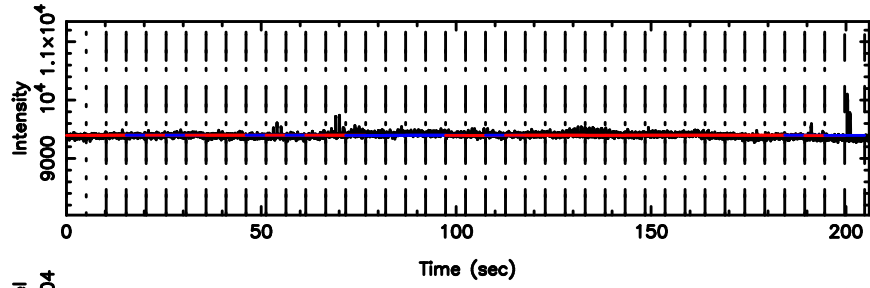

T20260505090501

BLK:12,SNR1: 4.1937 ,SNR2: 7.4257