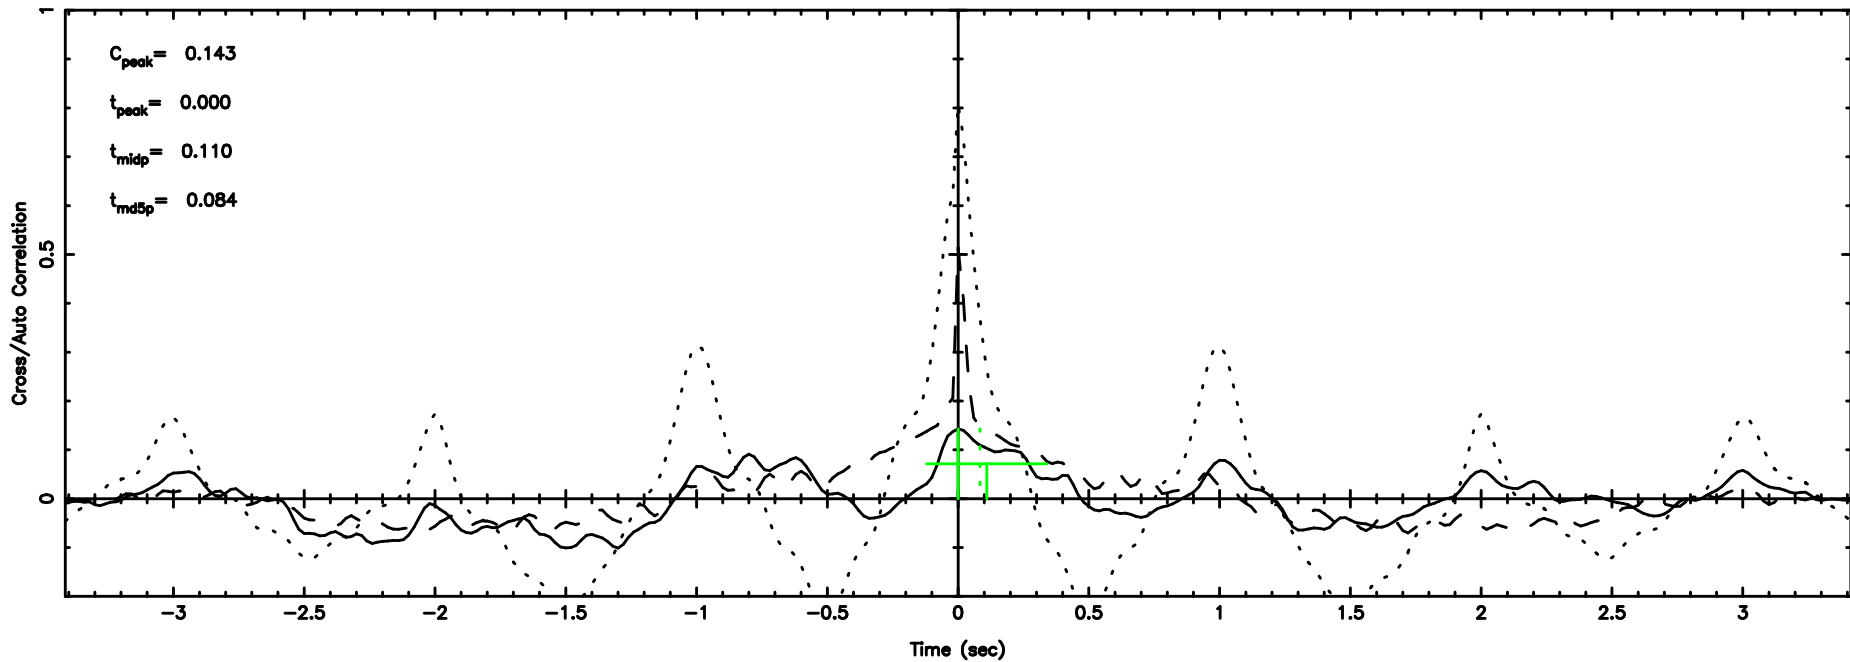

Frequency (Hz)

F20260505171130

BLK: 6,SNR1: 4.3170 ,SNR2: 11.306

Frequency (Hz)

3C196 2026/05/05 8.22UT TOYOKAWA-FUJI

T20260505171128

BLK: 7,SNR1: 0.50231 ,SNR2: 2.3822

Frequency (Hz)