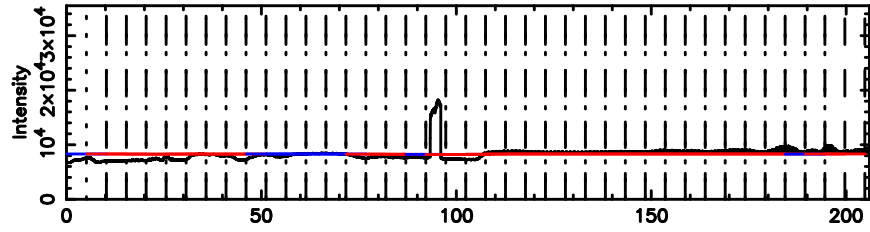

T20260505084905