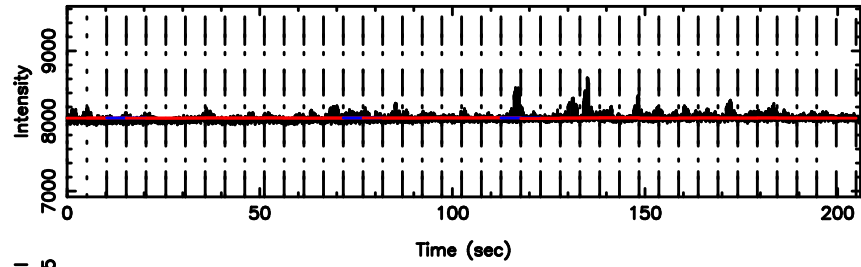

BLK: 2,SNR1:-0.26007 ,SNR2: 0.68596

Frequency (Hz)

0821+394 2026/05/05 8.41UT TOYOKAWA-FUJI

T20260505172237

BLK: 3,SNR1: 7.4352 ,SNR2: 18.443

Frequency (Hz)

K20260505172234

BLK: 3,SNR1: 4.1578 ,SNR2: 10.239