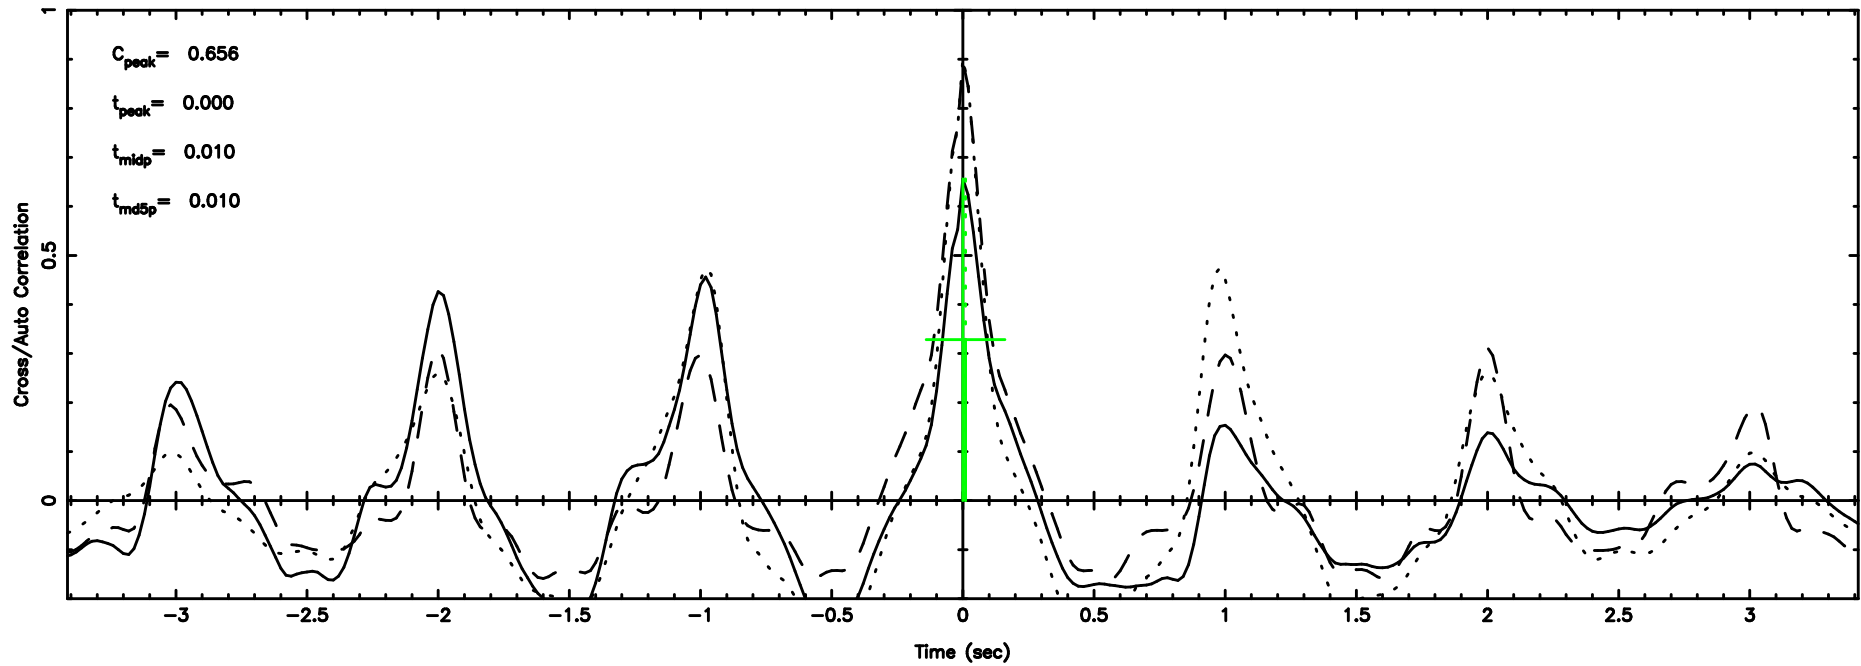

Frequency (Hz)

0556+191 2026/05/05 5.99UT TOYOKAWA-KISO