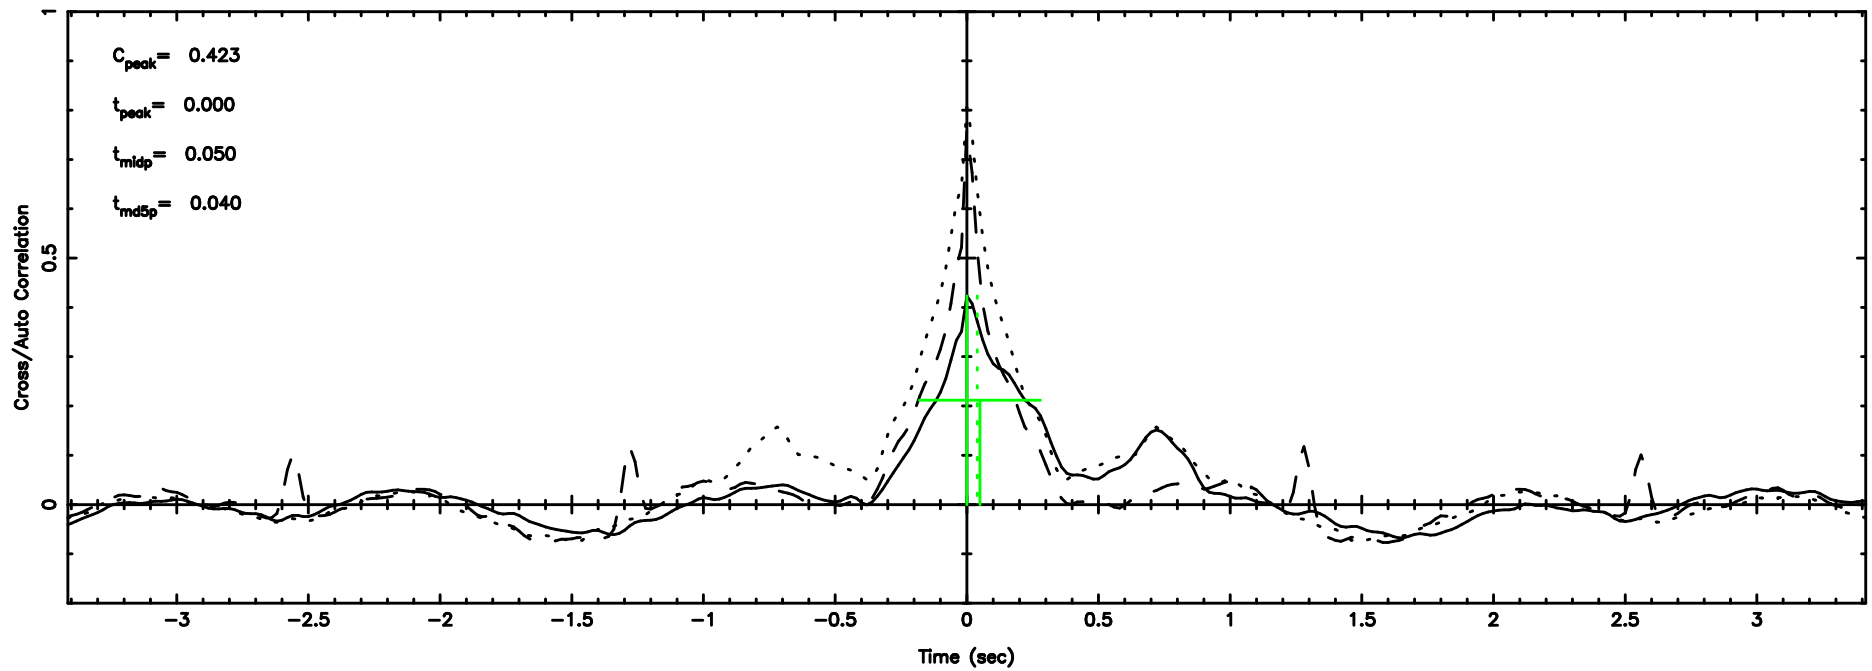

BLK:22,SNR1: 7.8177 ,SNR2: 20.272