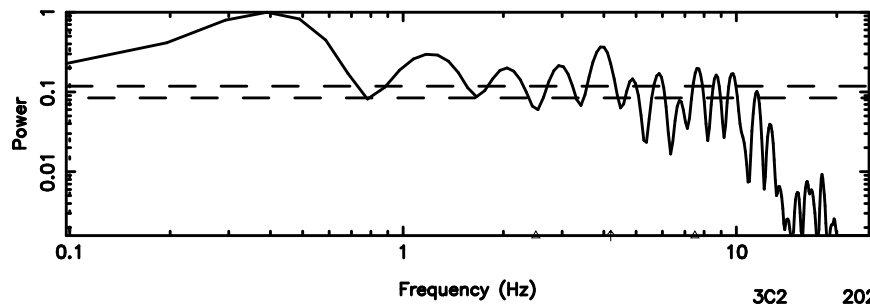

3C2 2026/05/05 0.11UT TOYOKAWA-KISO

K20260505090458

BLK:12,SNR1: 6.2122 ,SNR2: 10.901

F20260505090503

BLK: 3,SNR1:-0.28536 ,SNR2: 1.0859

3C2 2026/05/05 0.11UT FUJI -KISO

K20260505090458

BLK: 3,SNR1: 9.5376 ,SNR2: 17.262