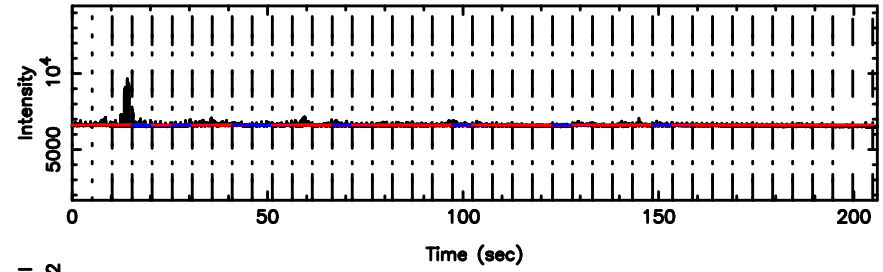

F20260505070514