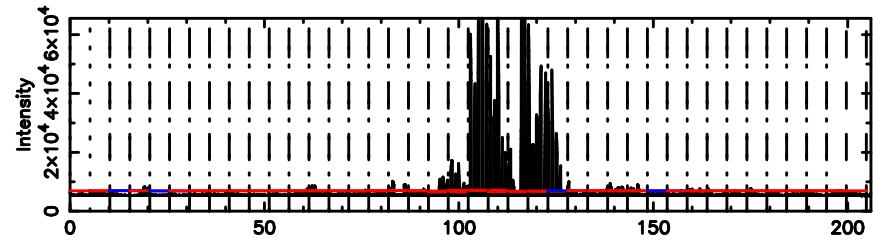

T20260505102830

BLK: 4,SNR1: 11.186 ,SNR2: 27.449

Frequency (Hz)

3C43 2026/05/05 1.50UT TOYOKAWA-FUJI

F20260505102832

BLK: 4,SNR1: 11.651 ,SNR2: 28.539

Frequency (Hz)

T20260505102830