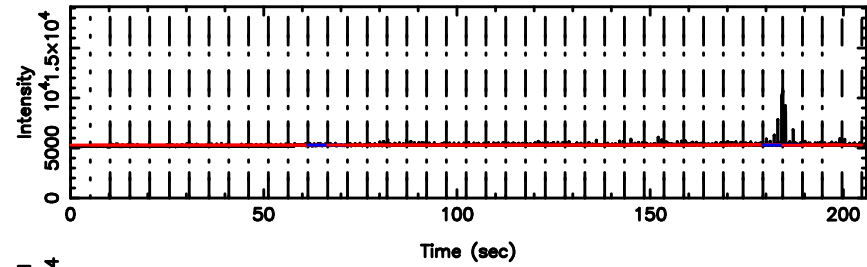

BLK:12,SNR1: 9.7800 ,SNR2: 21.708

K20260505145318

BLK:12,SNR1: 8.8892 ,SNR2: 22.367

0552+12 2026/05/05 5.92UT FUJI -KISO

T20260505145748

BLK: 2,SNR1: 0.56279 ,SNR2: 2.3960

Frequency (Hz)

F20260505145750