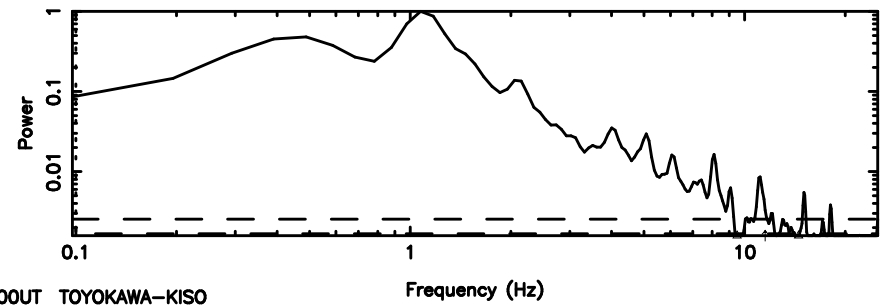

BLK: 7,SNR1: 16.071 ,SNR2: 28.161

2156-043 2026/05/04 22.00UT TOYOKAWA-KISO