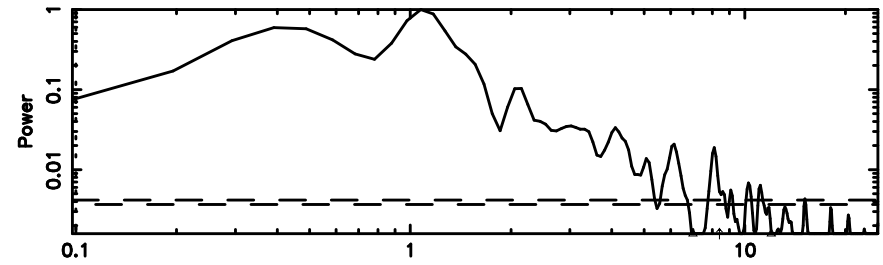

BLK: 5,SNR1: 9.4141 ,SNR2: 23.249