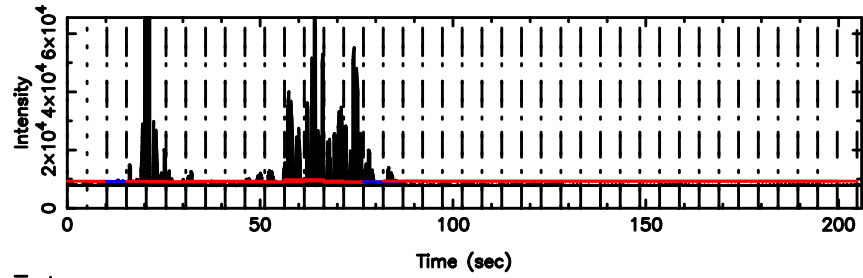

Frequency (Hz)

0732+33 2026/05/05 7.59UT TOYOKAWA-FUJI

T20260505163341

BLK: 2, SNR1: 21.917 , SNR2: 39.508

Frequency (Hz)

K20260505163338

BLK: 2, SNR1: 19.518 , SNR2: 34.525

Frequency (Hz)