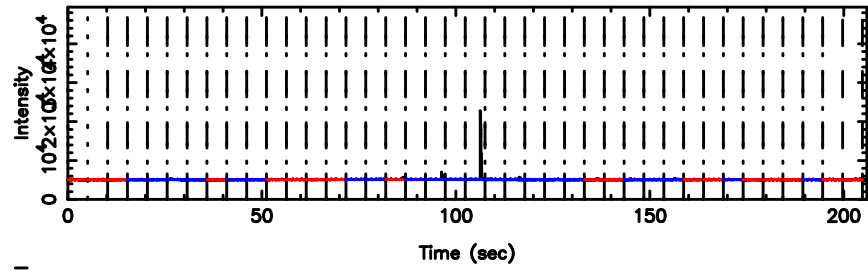

T20260505120009

BLK:24,SNR1: 5.5245 ,SNR2: 9.9240

K20260505120006

BLK:24,SNR1: 7.6833 ,SNR2: 19.931

0258+350 2026/05/05 3.03UT TOYOKAWA-KISO

F20260505120011

BLK:22,SNR1: 2.5620 ,SNR2: 8.3444

0258+350 2026/05/05 3.03UT FUJI -KISO