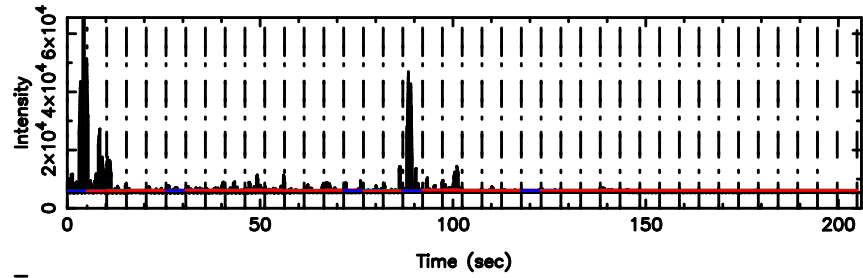

F20260505163343