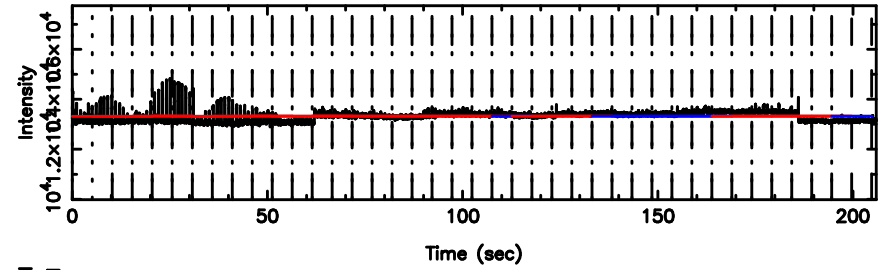

K20260505073952

BLK: 9, SNR1: 7.4158 , SNR2: 21.422

Frequency (Hz)

2238-113 2026/05/04 22.69UT TOYOKAWA-KISO

F20260505073957

BLK: 8,SNR1:-0.12459 ,SNR2: 0.89638

K20260505073952

BLK: 8,SNR1: 0.63825 ,SNR2: 2.3334