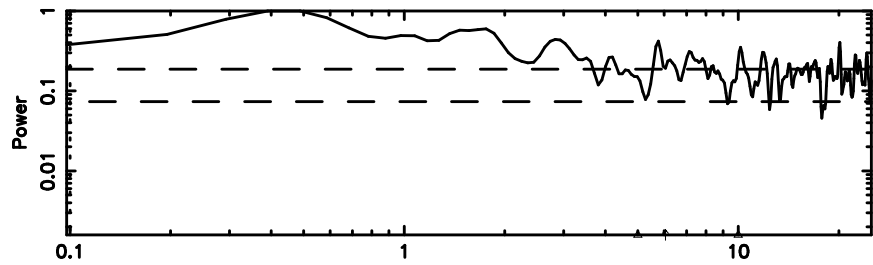

BLK: 4,SNR1: 0.20086 ,SNR2: 0.92168