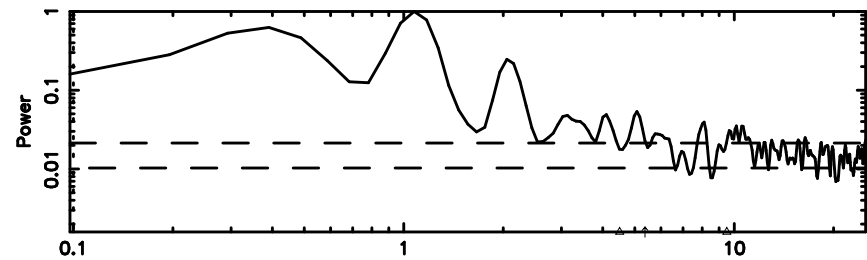

BLK: 4,SNR1: 1.4301 ,SNR2: 5.7652