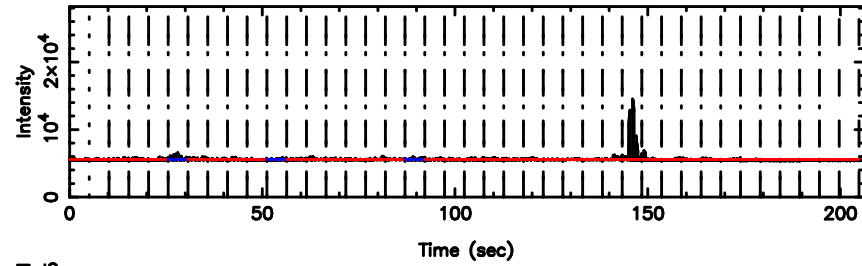

Frequency (Hz)

F20260505165904