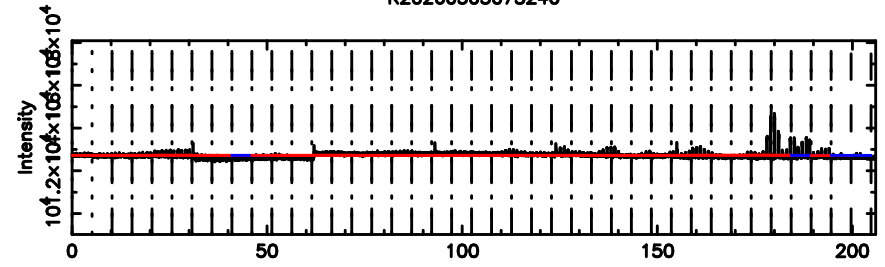

K20260505075240

BLK: 2,SNR1: 3.1054 ,SNR2: 15.288

3C454.3 2026/05/04 22.91UT TOYOKAWA-KISO

F20260505075245

BLK: 3,SNR1: 2.1291 ,SNR2: 7.6753

Frequency (Hz)

K20260505075240

BLK: 3,SNR1: 8.1824 ,SNR2: 14.486