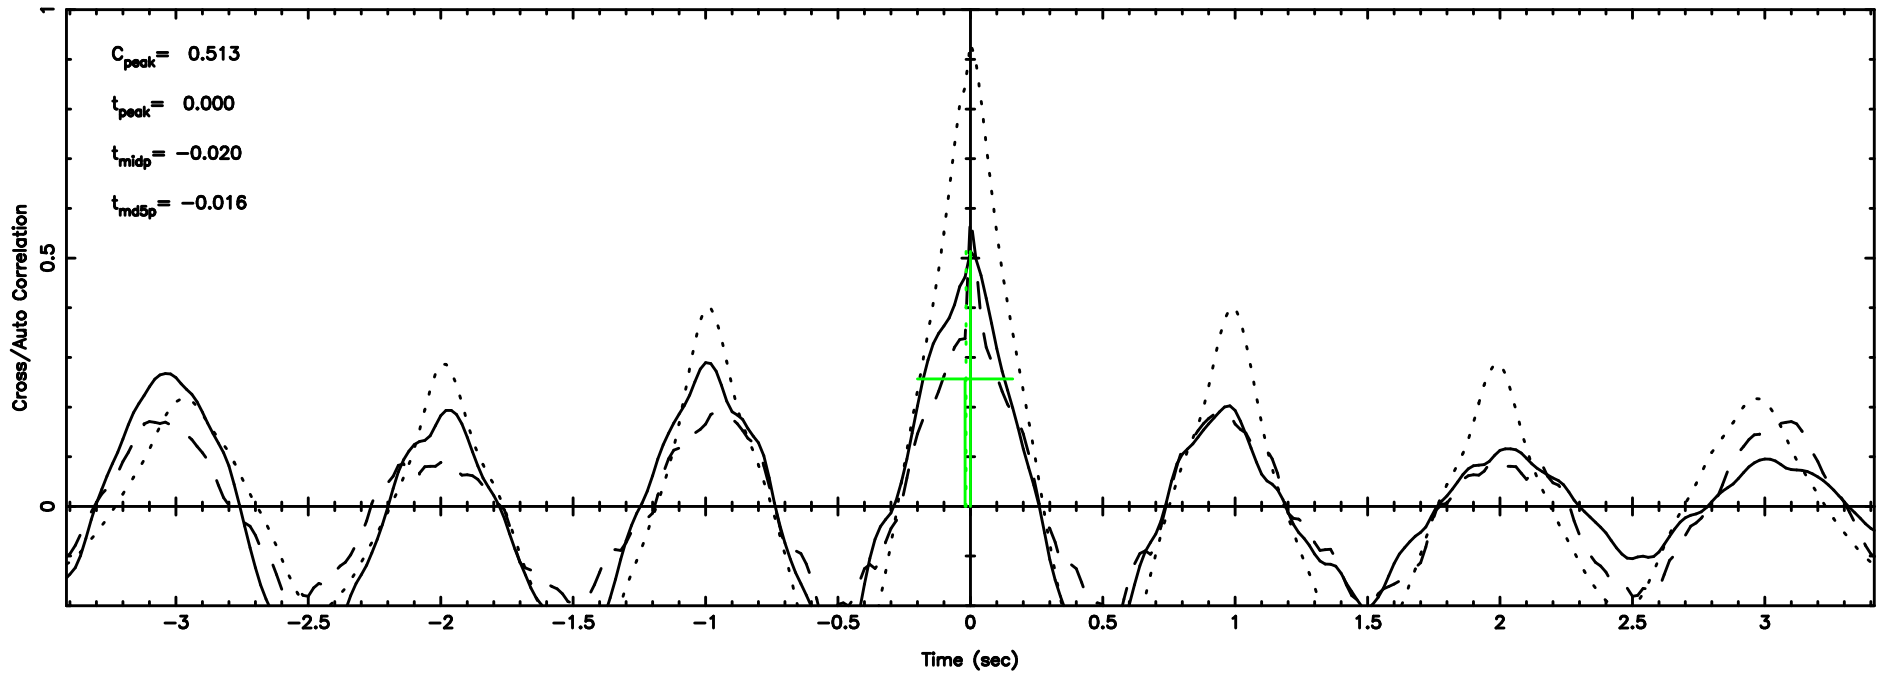

BLK: 1,SNR1: 0.66203 ,SNR2: 2.8022

2259+481 2026/05/04 23.04UT TOYOKAWA-KISO

K20260505080023

BLK: 1,SNR1: 13.244 ,SNR2: 30.852

F20260505080028

No.Good Data

K20260505080023

No.Good Data