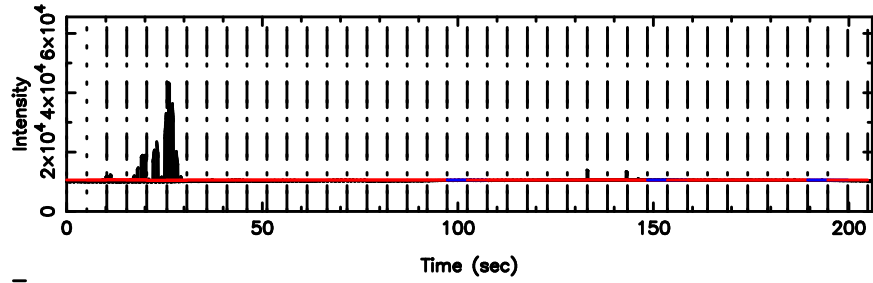

BLK: 3,SNR1: 3.6434 ,SNR2: 9.2202

Frequency (Hz)

2139+028 2026/05/04 21.72UT FUJI -KISO

T20260505064919

BLK: 3,SNR1: 1.8128 ,SNR2: 12.819

F20260505064921

BLK: 3,SNR1: 2.8223 ,SNR2: 13.211

2147+145 2026/05/04 21.85UT TOYOKAWA-FUJI