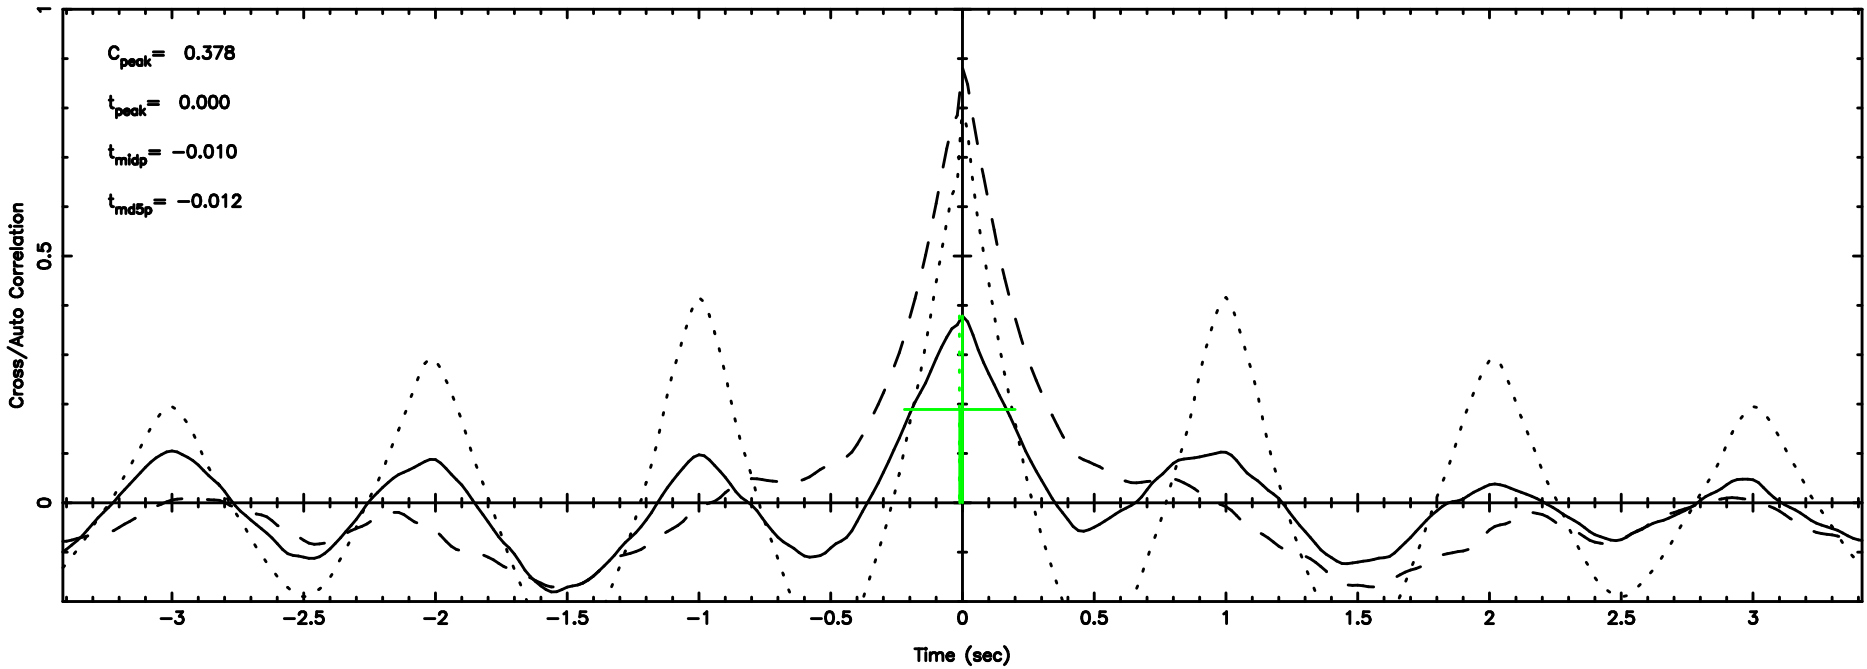

T20260505112239

BLK:12,SNR1: 49.914 ,SNR2: 106.69

3C67 2026/05/05 2.41UT TOYOKAWA-KISO

K20260505112236

BLK:12,SNR1: 9.1610 ,SNR2: 16.409

F20260505112241

No.Good Data

Frequency (Hz)