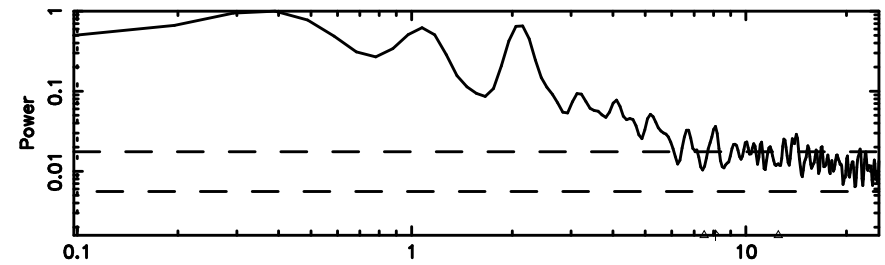

BLK: 4,SNR1: 5.6893 ,SNR2: 10.657

Frequency (Hz)

2203-18 2026/05/04 22.11UT TOYOKAWA-KISO

F20260505070514

BLK: 6,SNR1: 0.45447 ,SNR2: 6.2737

Frequency (Hz)

K20260505070510

BLK: 6,SNR1: 3.0831 ,SNR2: 7.8276