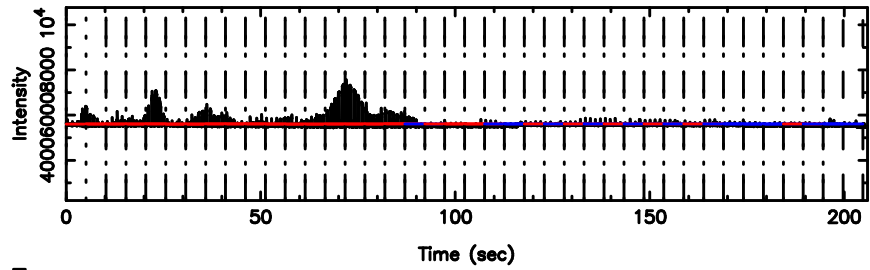

K20260505095732

BLK:14,SNR1: 9.0525 ,SNR2: 16.329

Frequency (Hz)

F20260505095737

BLK:13,SNR1: 0.14769 ,SNR2: 2.0712

K20260505095732

BLK:13,SNR1: 9.0635 ,SNR2: 16.349

0056-00 2026/05/05 0.99UT FUJI -KISO