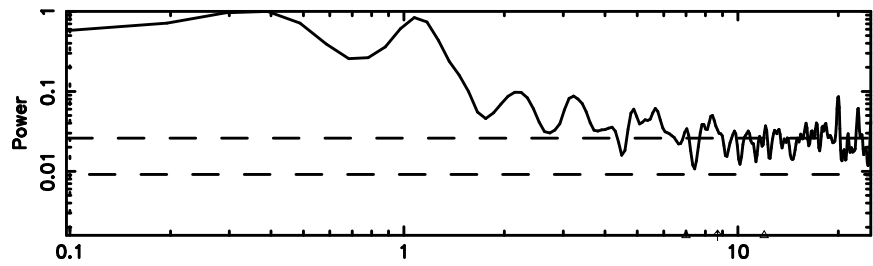

BLK: 4, SNR1: 1.6825 , SNR2: 3.9007