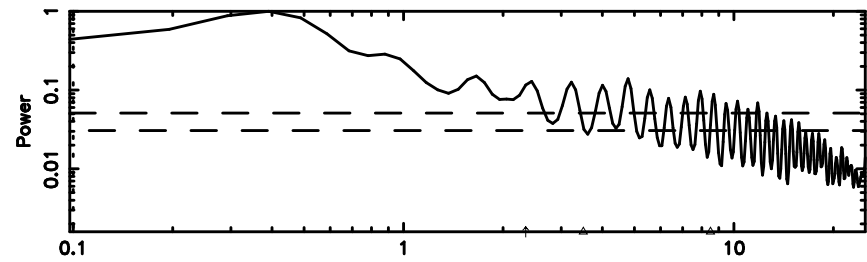

T20260505152441

BLK:16,SNR1: 0.45025 ,SNR2: 1.9852

Frequency (Hz)

F20260505152443

BLK:16,SNR1: 0.25203 ,SNR2: 4.6257

Frequency (Hz)

3C161 2026/05/05 6.44UT TOYOKAWA-FUJI

T20260505152441