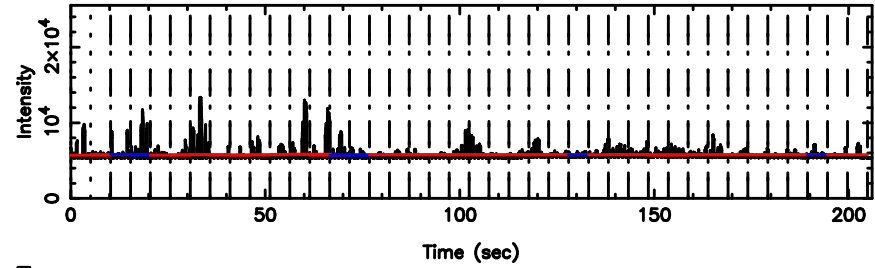

T20260505100718

BLK: 6,SNR1: 7.4452 ,SNR2: 18.678

0106+01 2026/05/05 1.15UT TOYOKAWA-FUJI

F20260505100720

BLK: 6,SNR1: 7.0965 ,SNR2: 18.536

T20260505100718

BLK: 4, SNR1: 1.6136 , SNR2: 8.3783

K20260505100716