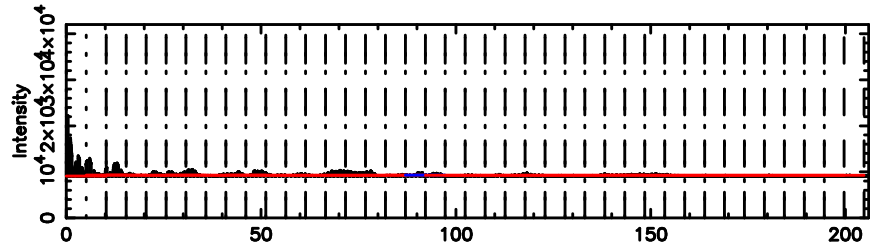

T20260505092059