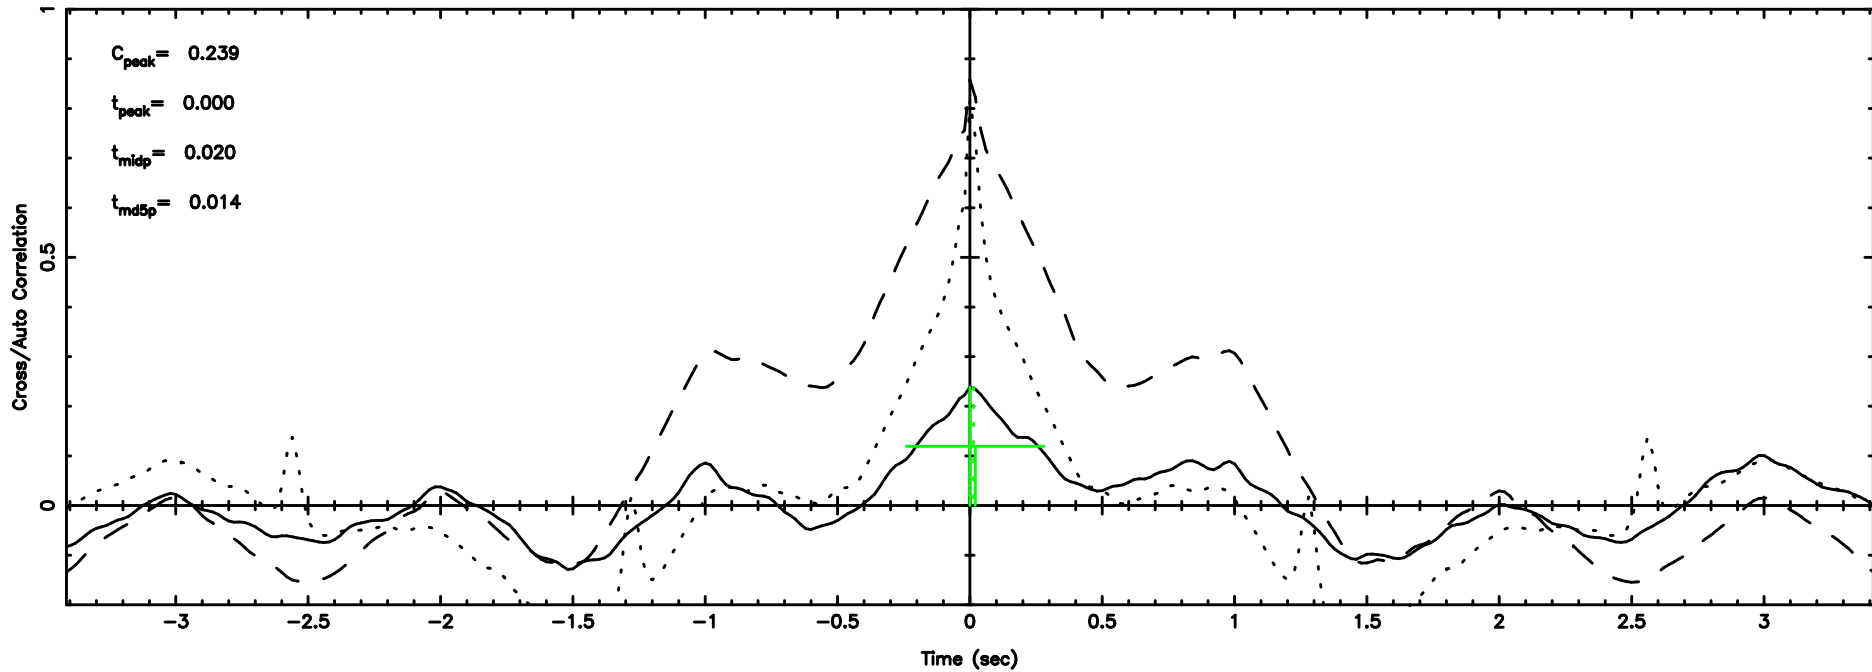

T20260505084905

BLK: 8,SNR1: 366.93 ,SNR2: 354.72

Frequency (Hz)

F20260505084907

BLK: 8,SNR1: 10.397 ,SNR2: 21.079

Frequency (Hz)

2347-02 2026/05/04 23.85UT TOYOKAWA-FUJI

T20260505084905