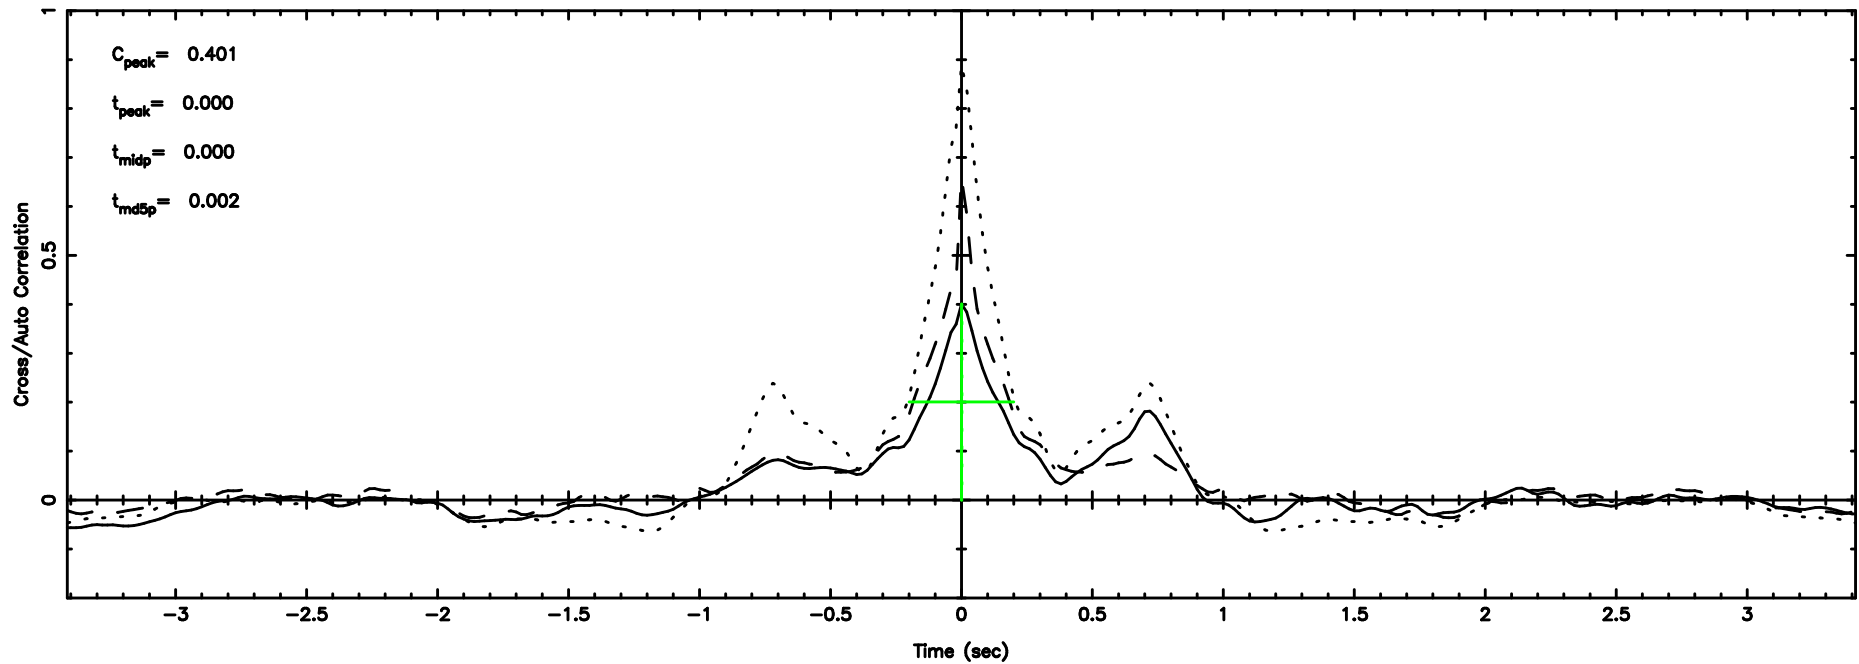

Frequency (Hz)

0713-024 2026/05/05 7.25UT TOYOKAWA-KISO