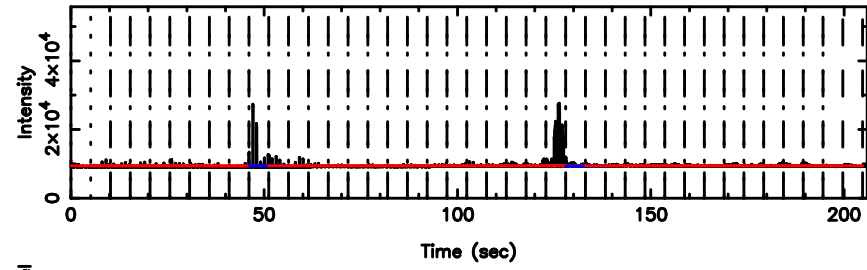

K20260505144908