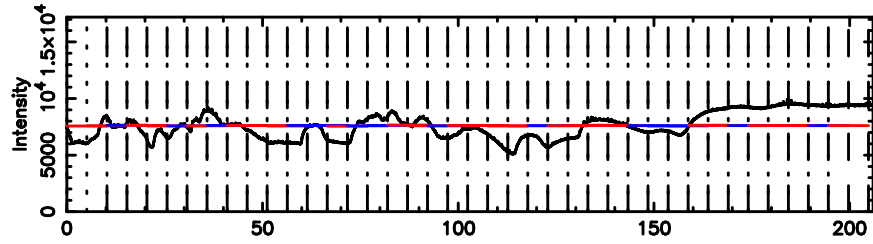

T20260505061558