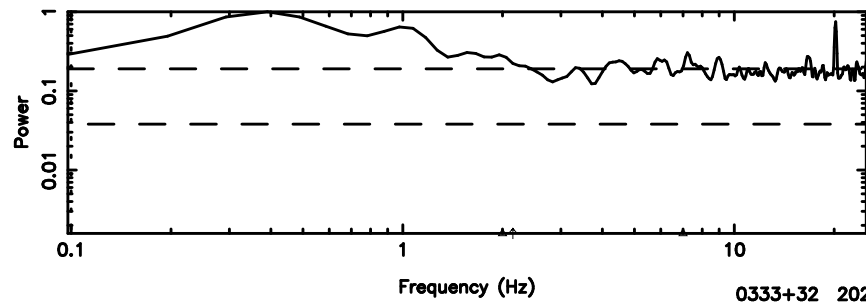

BLK:14,SNR1: 0.11739 ,SNR2: 1.5038