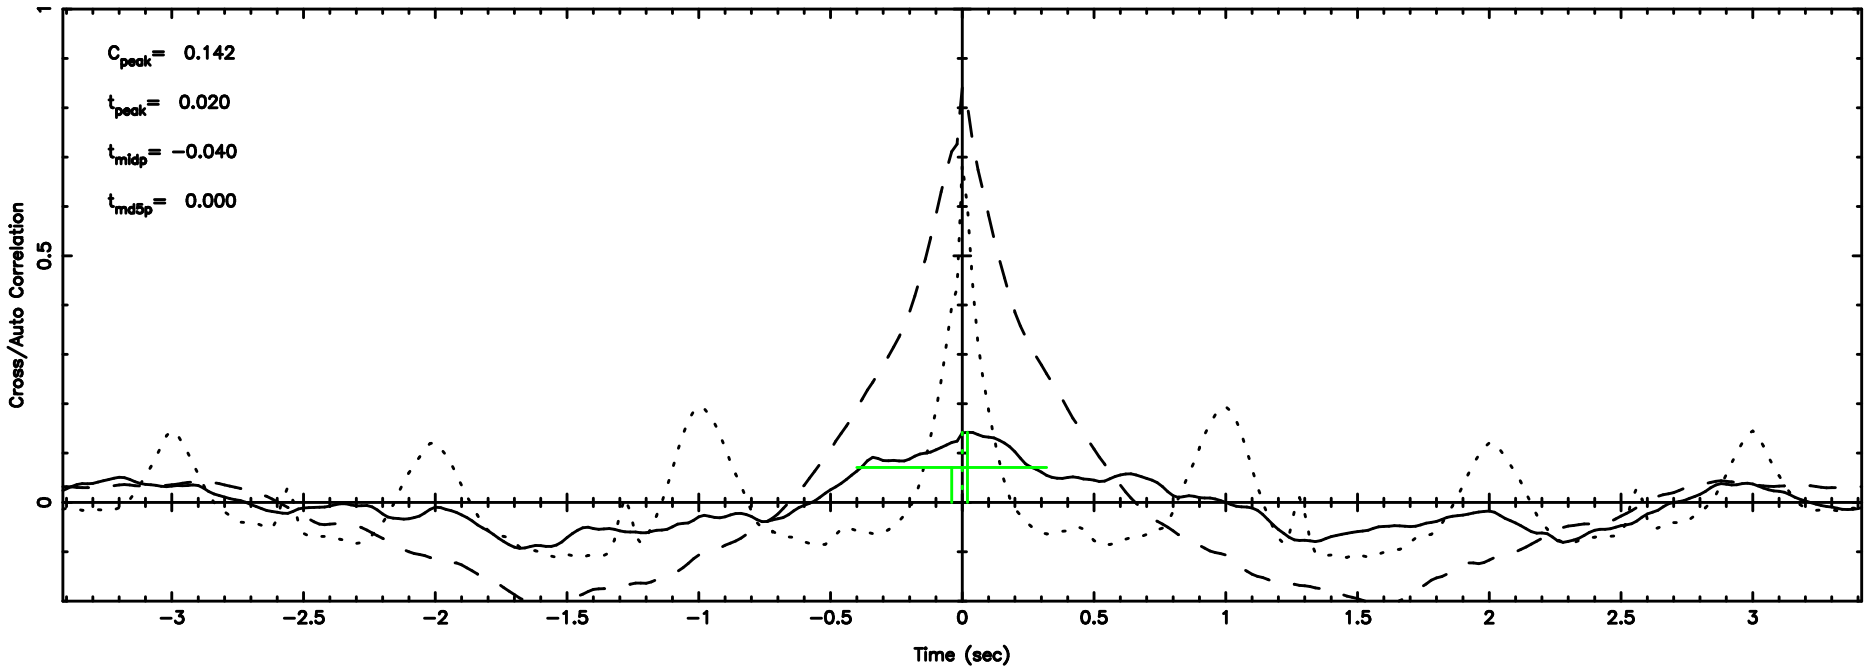

T20260505114053

BLK:18,SNR1: 33.569 ,SNR2: 48.672

F20260505114055

BLK:18,SNR1: 7.1592 ,SNR2: 11.640

3C71 2026/05/05 2.71UT TOYOKAWA-FUJI