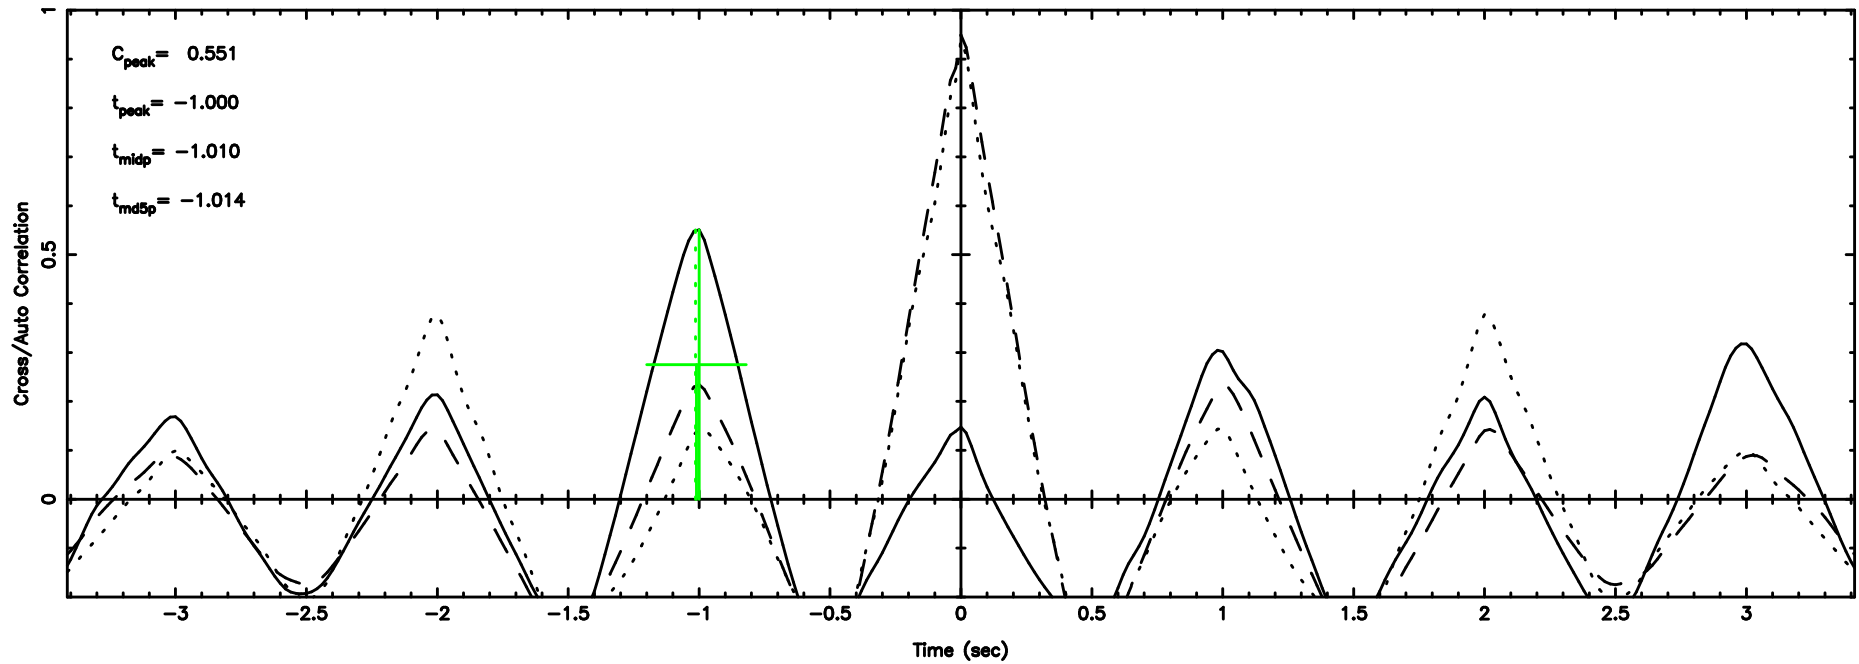

Frequency (Hz)

0732+33 2026/05/05 7.59UT TOYOKAWA-FUJI