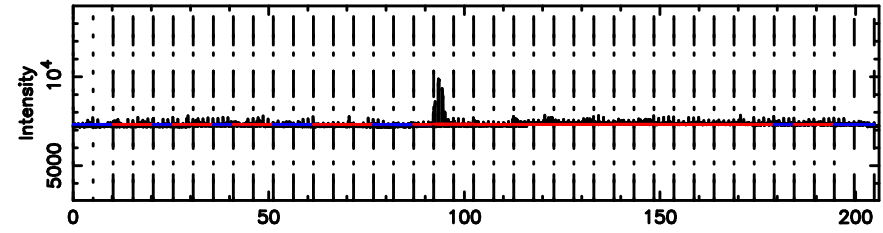

Frequency (Hz)

F20260505064115