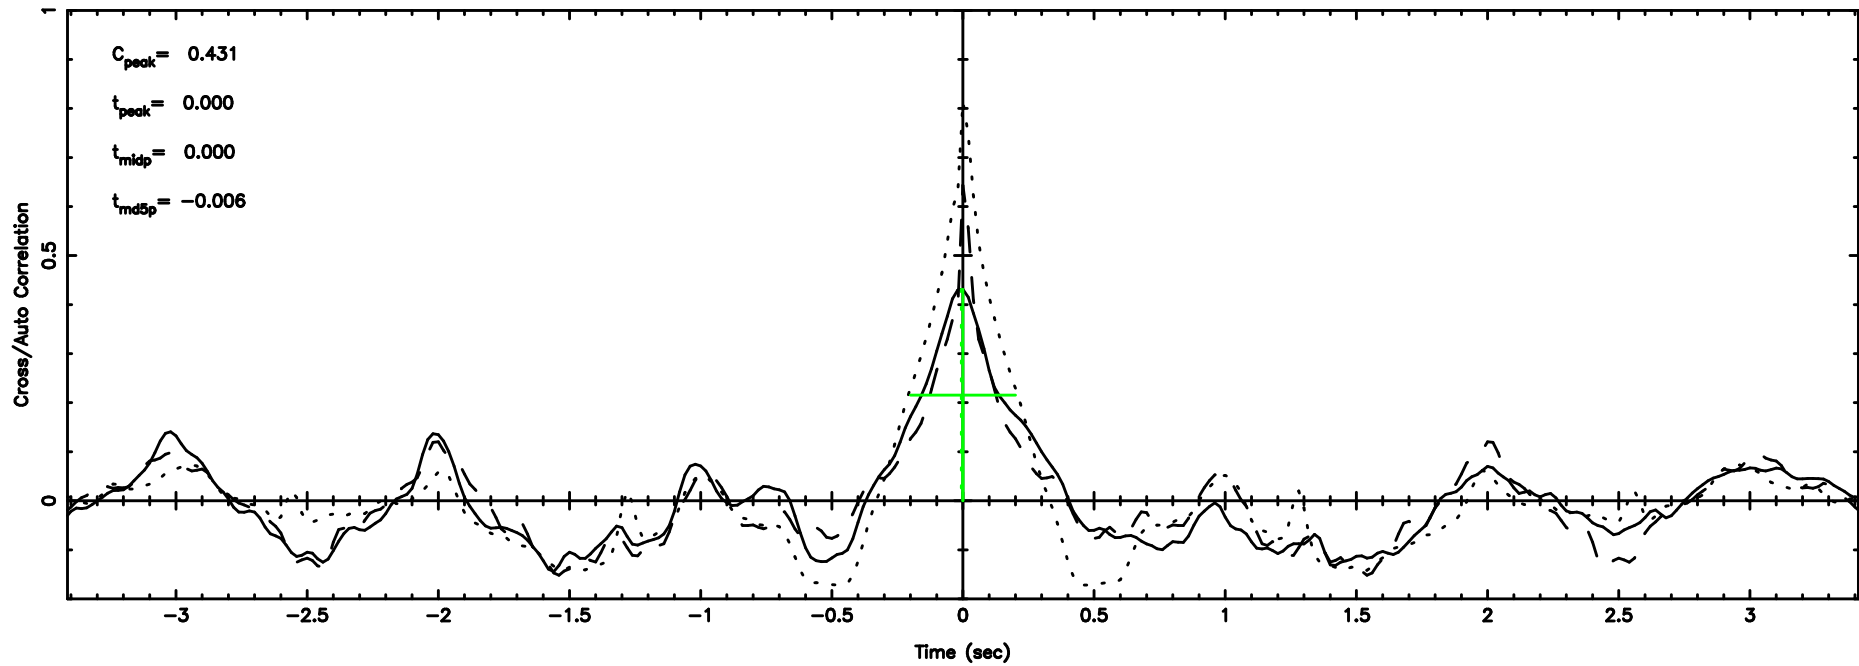

BLK: 2,SNR1: 10.285 ,SNR2: 25.140

Frequency (Hz)

0556+191 2026/05/05 5.99UT TOYOKAWA-FUJI

T20260505145748

BLK: 1,SNR1: 8.5352 ,SNR2: 21.498

Frequency (Hz)

K20260505145745

BLK: 1,SNR1: 8.3590 ,SNR2: 24.892