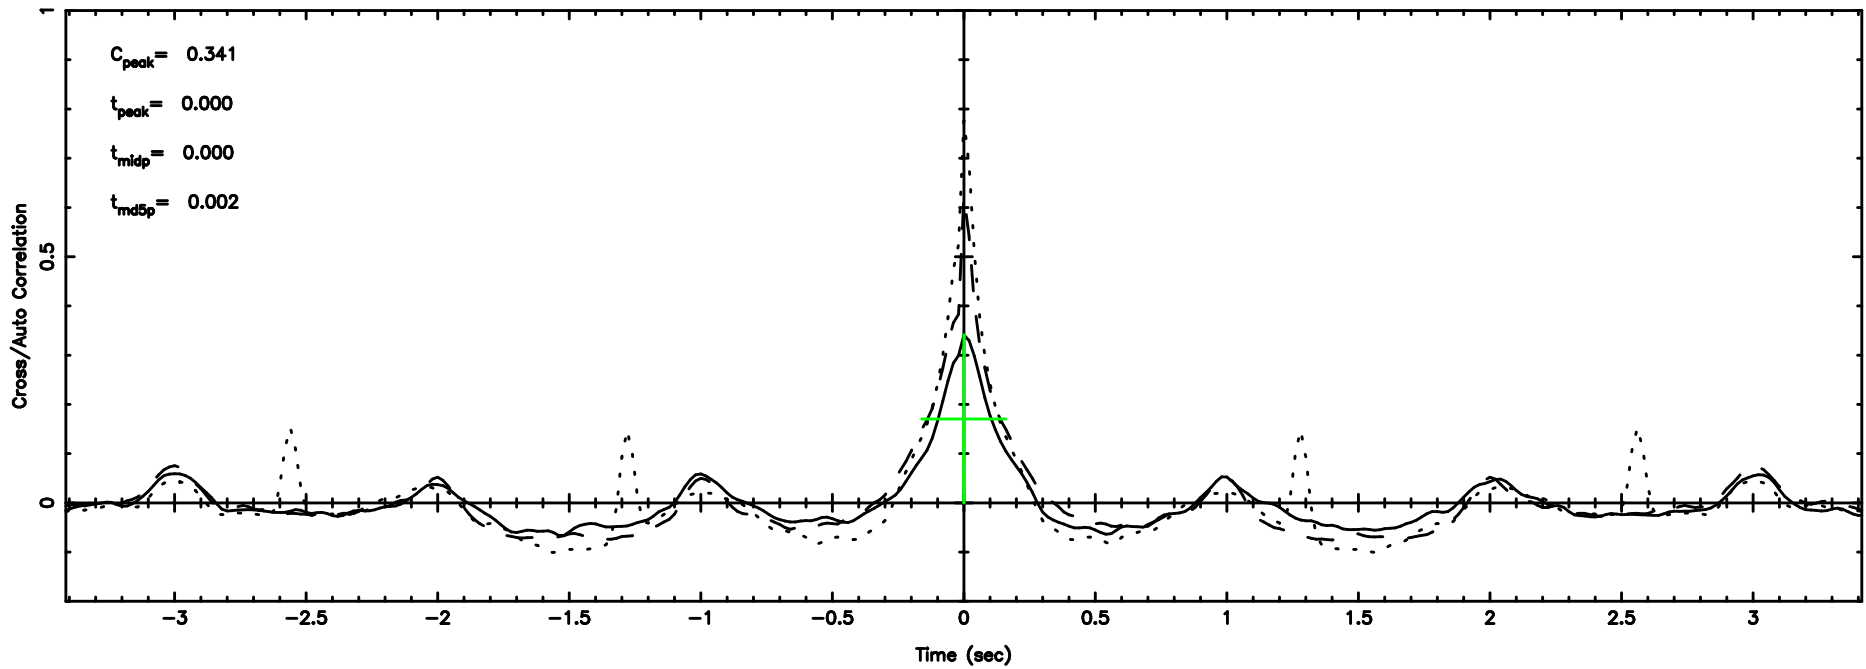

0333+32 2026/05/05 3.61UT FUJI -KISO

T20260505124752

BLK:19,SNR1: 1.5959 ,SNR2: 4.6850

F20260505124754

BLK:19,SNR1: 3.1908 ,SNR2: 10.799

0347+05 2026/05/05 3.83UT TOYOKAWA-FUJI

T20260505124752

BLK:19,SNR1: 7.5528 ,SNR2: 13.351