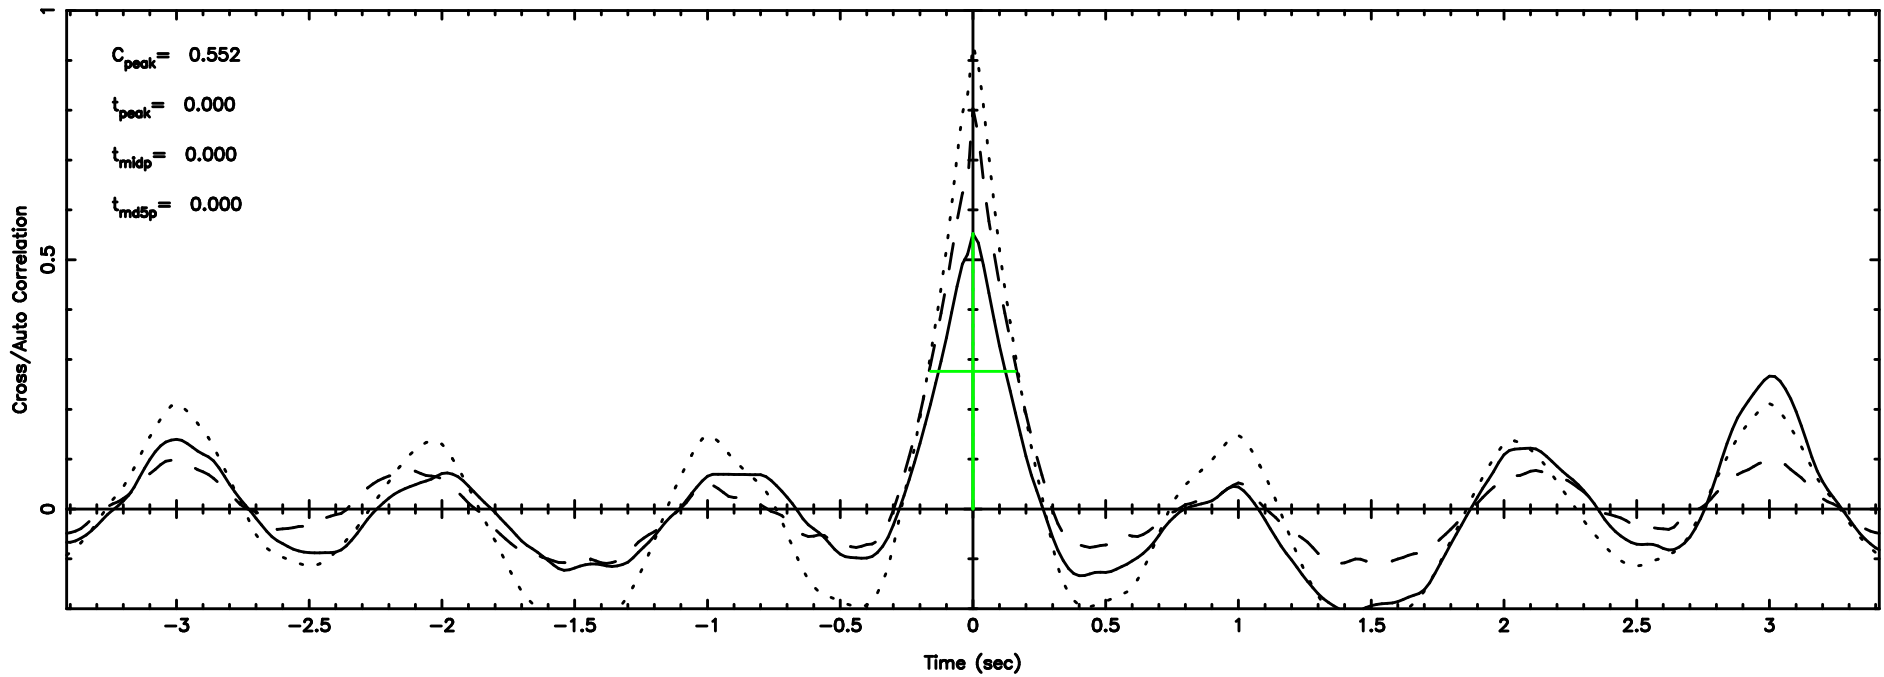

T20260505064919

BLK: 8,SNR1: 2.9969 ,SNR2: 13.580

Frequency (Hz)

K20260505064916

BLK: 8,SNR1: 11.902 ,SNR2: 29.018

Frequency (Hz)

2147+145 2026/05/04 21.85UT TOYOKAWA-KISO

F20260505064921