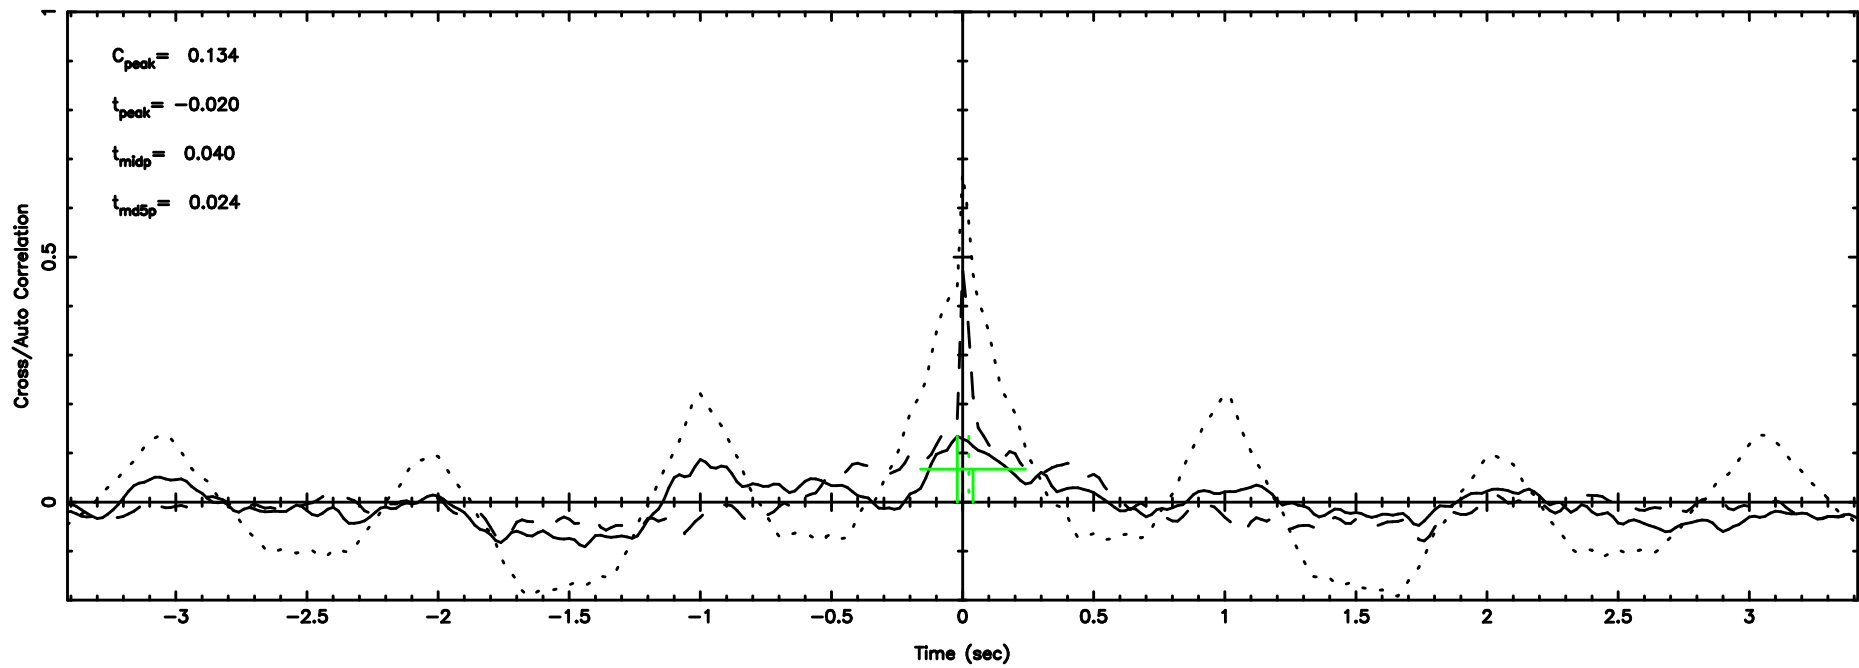

Frequency (Hz)

3C152 2026/05/05 6.07UT TOYOKAWA-KISO