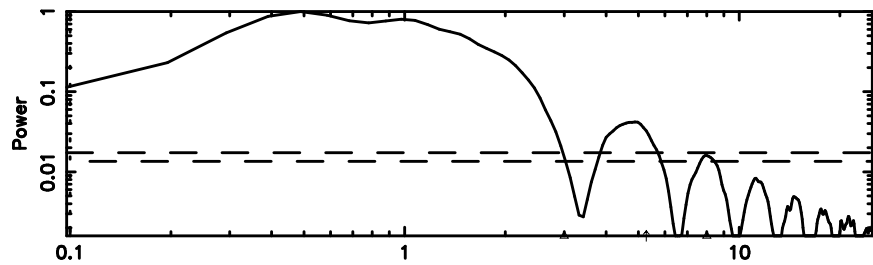

BLK: 8,SNR1: 2.9969 ,SNR2: 13.580