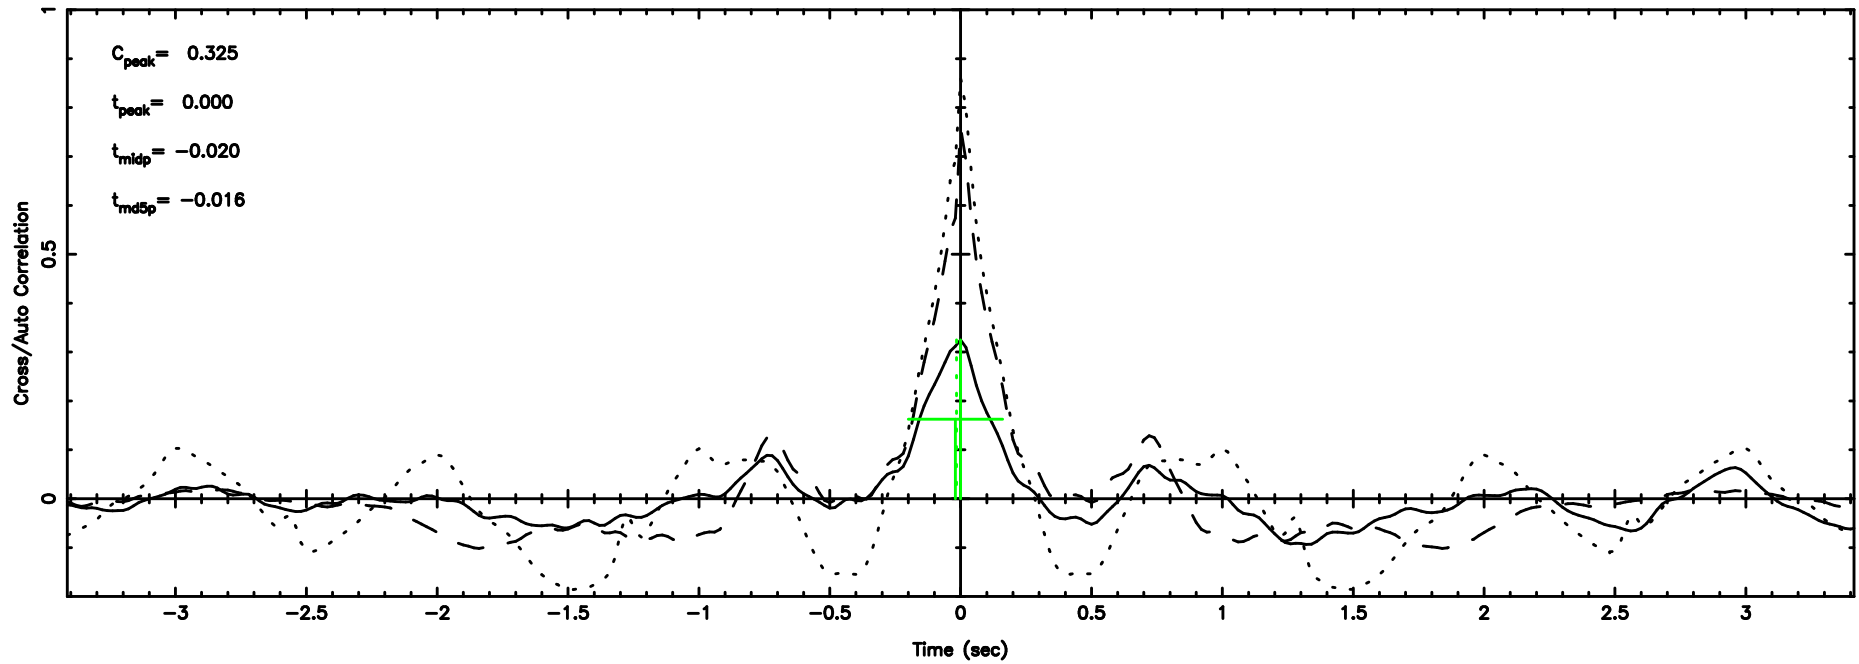

0741-06 2026/05/05 7.72UT TOYOKAWA-FUJI