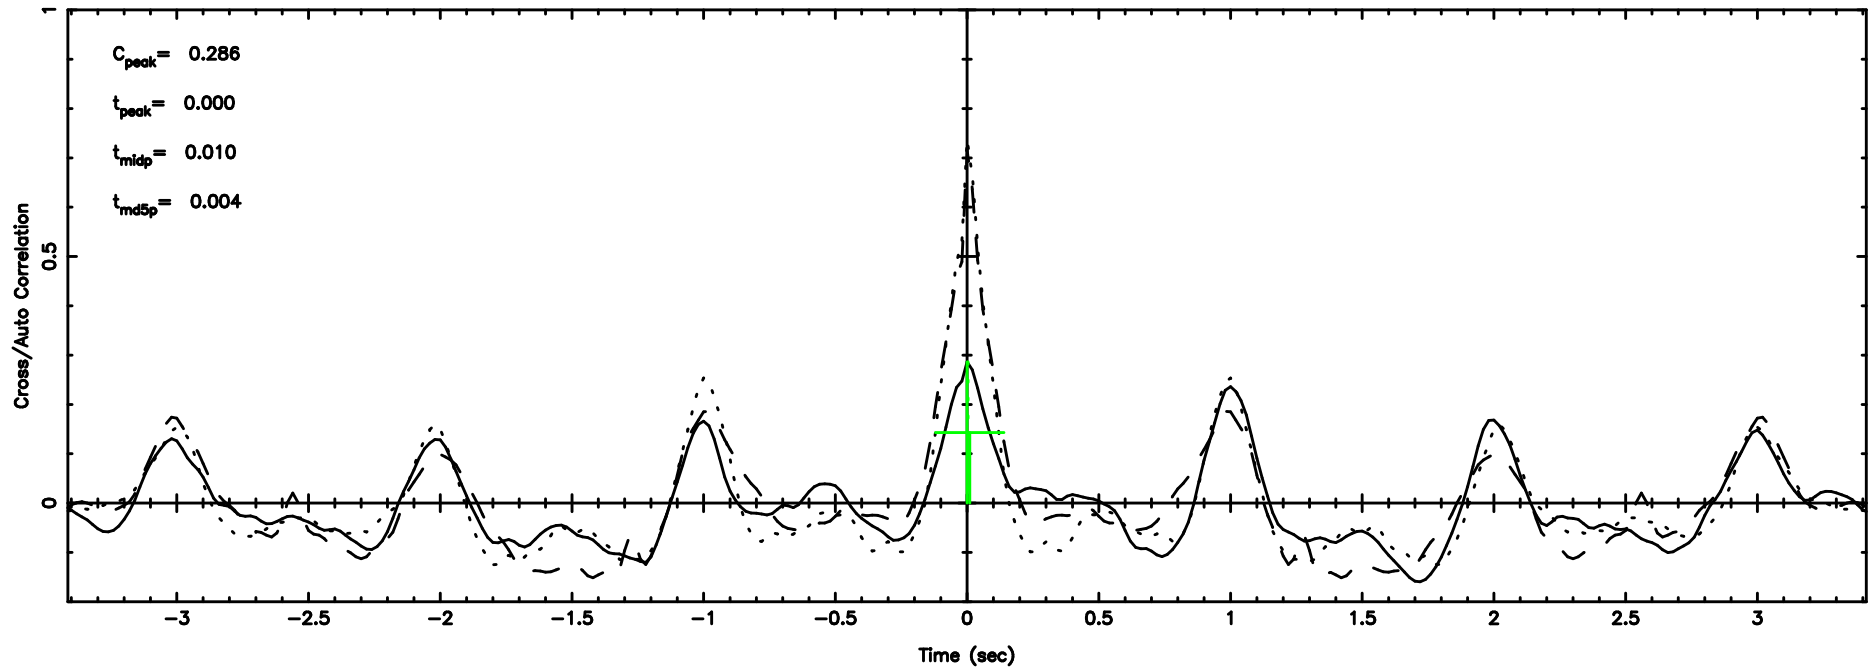

BLK: 4,SNR1: 1.8513 ,SNR2: 5.7910