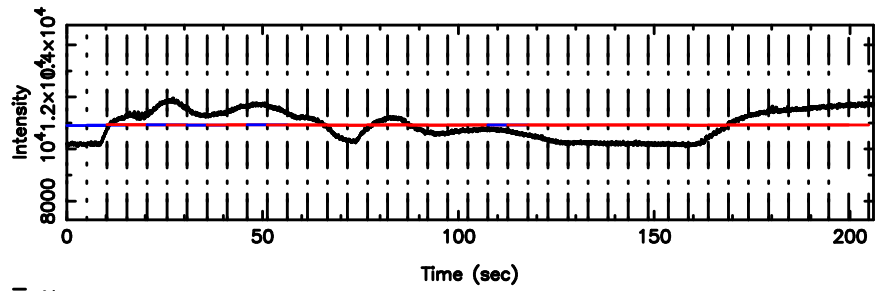

T20260505054542

F20260505054544

T20260505054542

BLK: 5,SNR1: 0.82979 ,SNR2: 2.5727

Frequency (Hz)

2045+483 2026/05/04 20.79UT TOYOKAWA-KISO

K20260505054540

BLK: 5,SNR1: 1.6790 ,SNR2: 6.5570