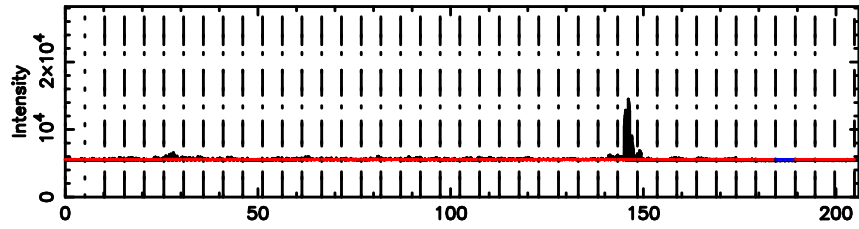

T20260505165902

BLK: 4,SNR1: 1.4569 ,SNR2: 7.1172

Frequency (Hz)

K20260505165859

BLK: 4,SNR1: 7.6891 ,SNR2: 18.959

Frequency (Hz)

3C190 2026/05/05 8.01UT TOYOKAWA-KISO

F20260505165904