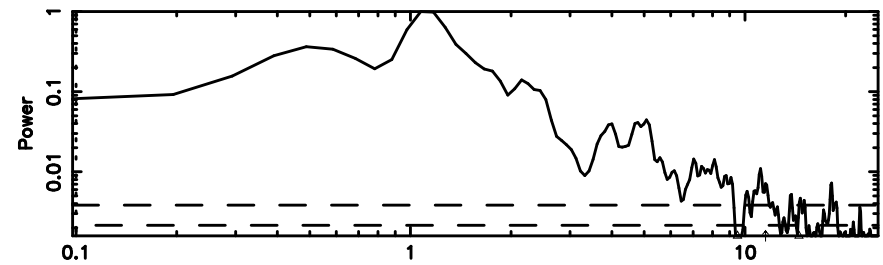

BLK: 2, SNR1: 2.8217 ,SNR2: 13.209

Frequency (Hz)

2147+145 2026/05/04 21.85UT FUJI -KISO

K20260505064916

BLK: 2, SNR1: 10.439 ,SNR2: 18.348

Frequency (Hz)

T20260505065824

BLK: 5,SNR1: 12.294 ,SNR2: 30.101