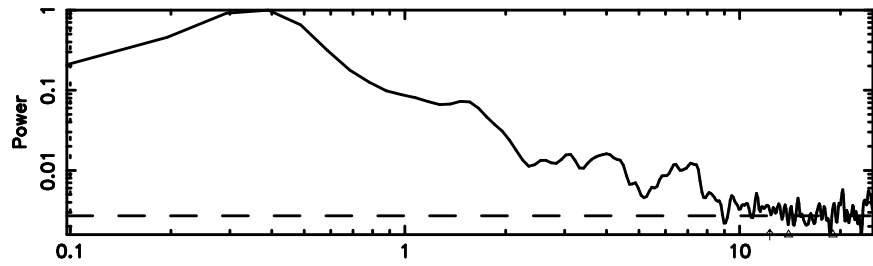

K20260505061556

No.Good Data

2114+247 2026/05/04 21.29UT FUJI -KISO

T20260505063240

BLK: 8,SNR1: 9.1265 ,SNR2: 14.790

Frequency (Hz)

F20260505063242

BLK: 8,SNR1: 6.9890 ,SNR2: 12.201