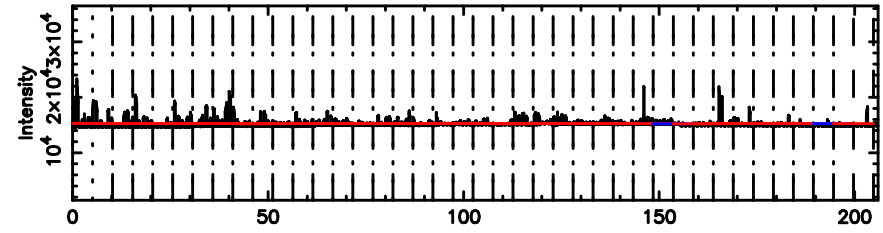

Frequency (Hz)

2147+145 2026/05/04 21.85UT FUJI -KISO

K20260505064916