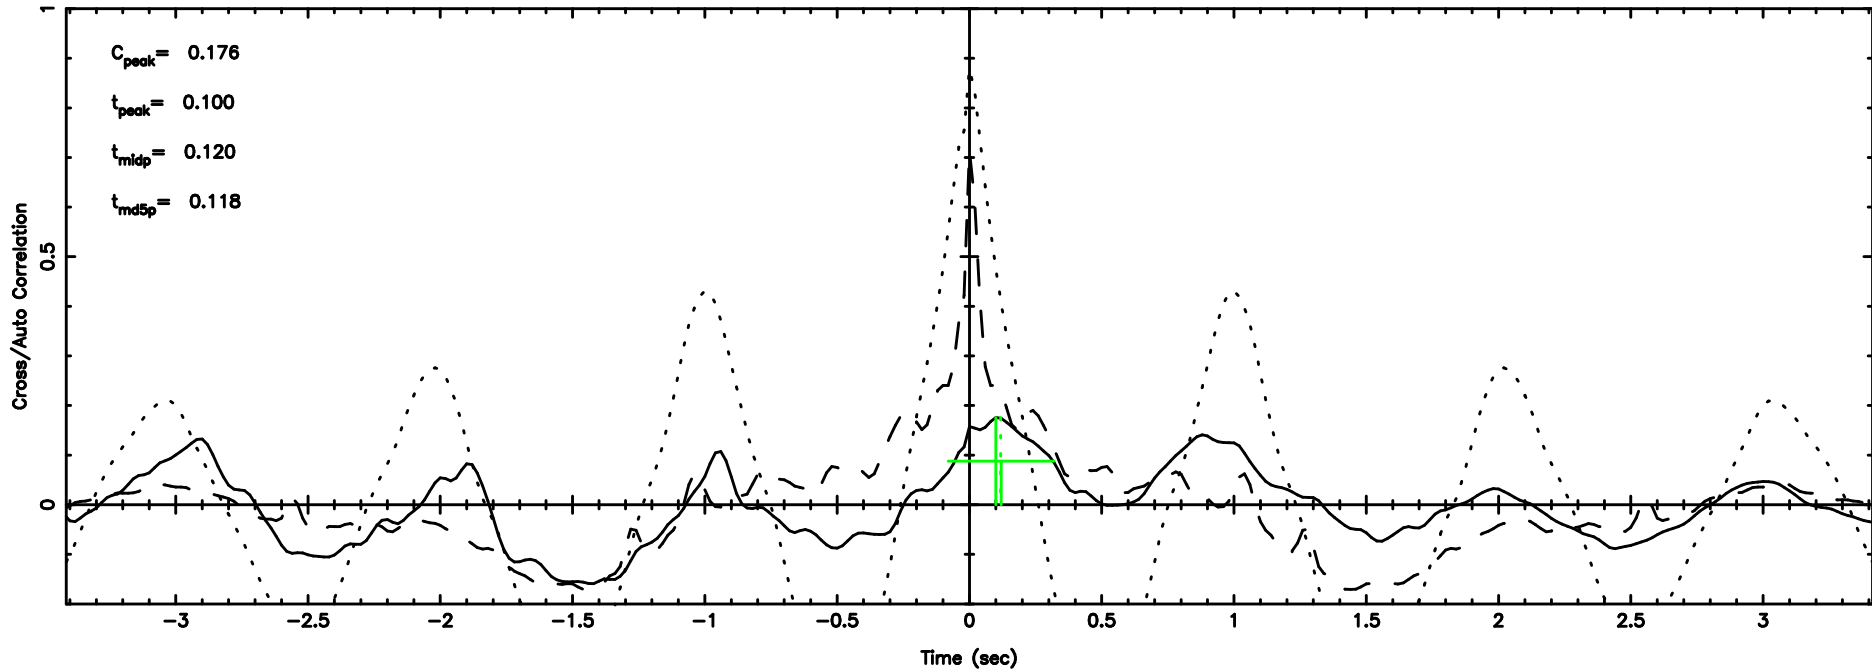

3C2 2026/05/05 0.11UT TOYOKAWA-KISO

K20260505090458

BLK:12,SNR1: 6.2122 ,SNR2: 10.901

F20260505090503

BLK: 3,SNR1:-0.28536 ,SNR2: 1.0859

3C2 2026/05/05 0.11UT FUJI -KISO

K20260505090458

BLK: 3,SNR1: 9.5376 ,SNR2: 17.262