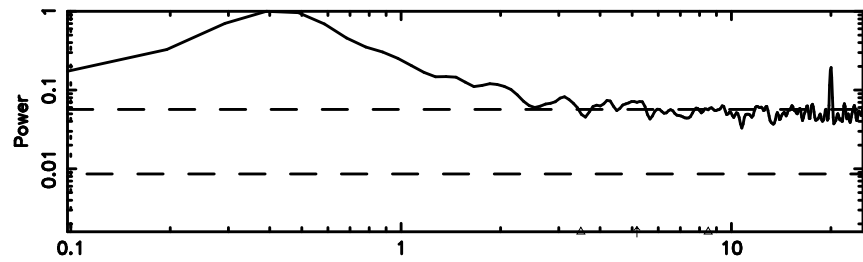

BLK:16,SNR1: 0.45025 ,SNR2: 1.9852