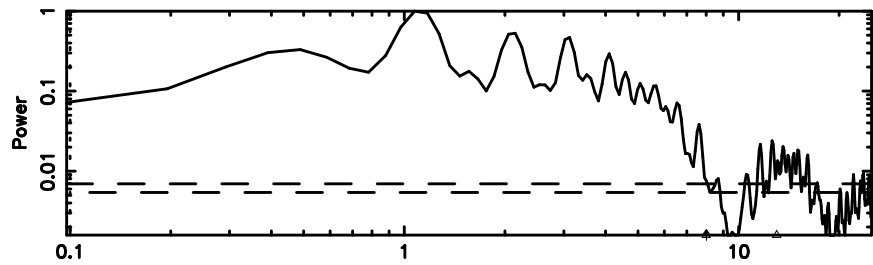

Frequency (Hz)

2203-18 2026/05/04 22.11UT FUJI -KISO

T20260505071134

BLK: 7,SNR1: 9.5822 ,SNR2: 23.968

Frequency (Hz)

F20260505071136

BLK: 7,SNR1: 8.1543 ,SNR2: 20.684

Frequency (Hz)