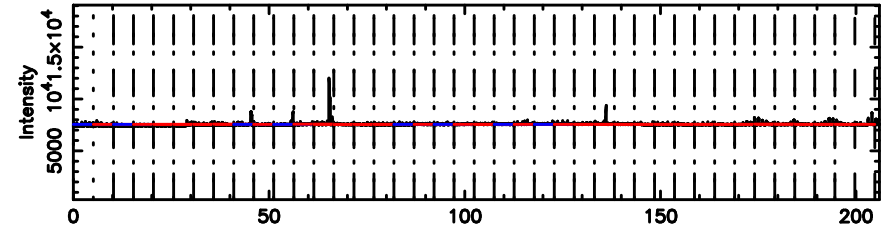

K20260505061556

No.Good Data

2114+247 2026/05/04 21.29UT FUJI -KISO

T20260505063240

BLK: 8,SNR1: 9.1265 ,SNR2: 14.790

Frequency (Hz)

F20260505063242

BLK: 8,SNR1: 6.9890 ,SNR2: 12.201