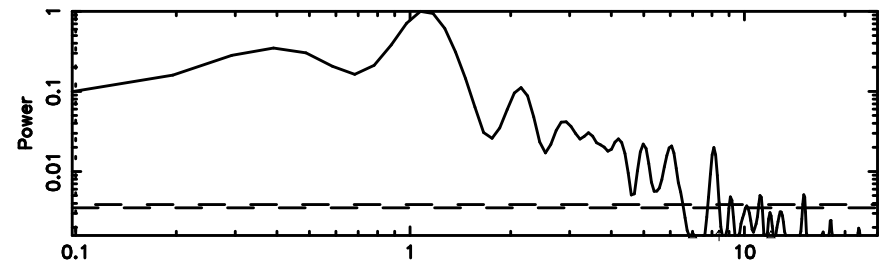

BLK: 7,SNR1: 16.071 ,SNR2: 28.161

2156-043 2026/05/04 22.00UT TOYOKAWA-KISO

F20260505065826

BLK: 5,SNR1: 17.075 ,SNR2: 30.174

Frequency (Hz)

K20260505065822

BLK: 5,SNR1: 9.4808 ,SNR2: 23.394

Frequency (Hz)