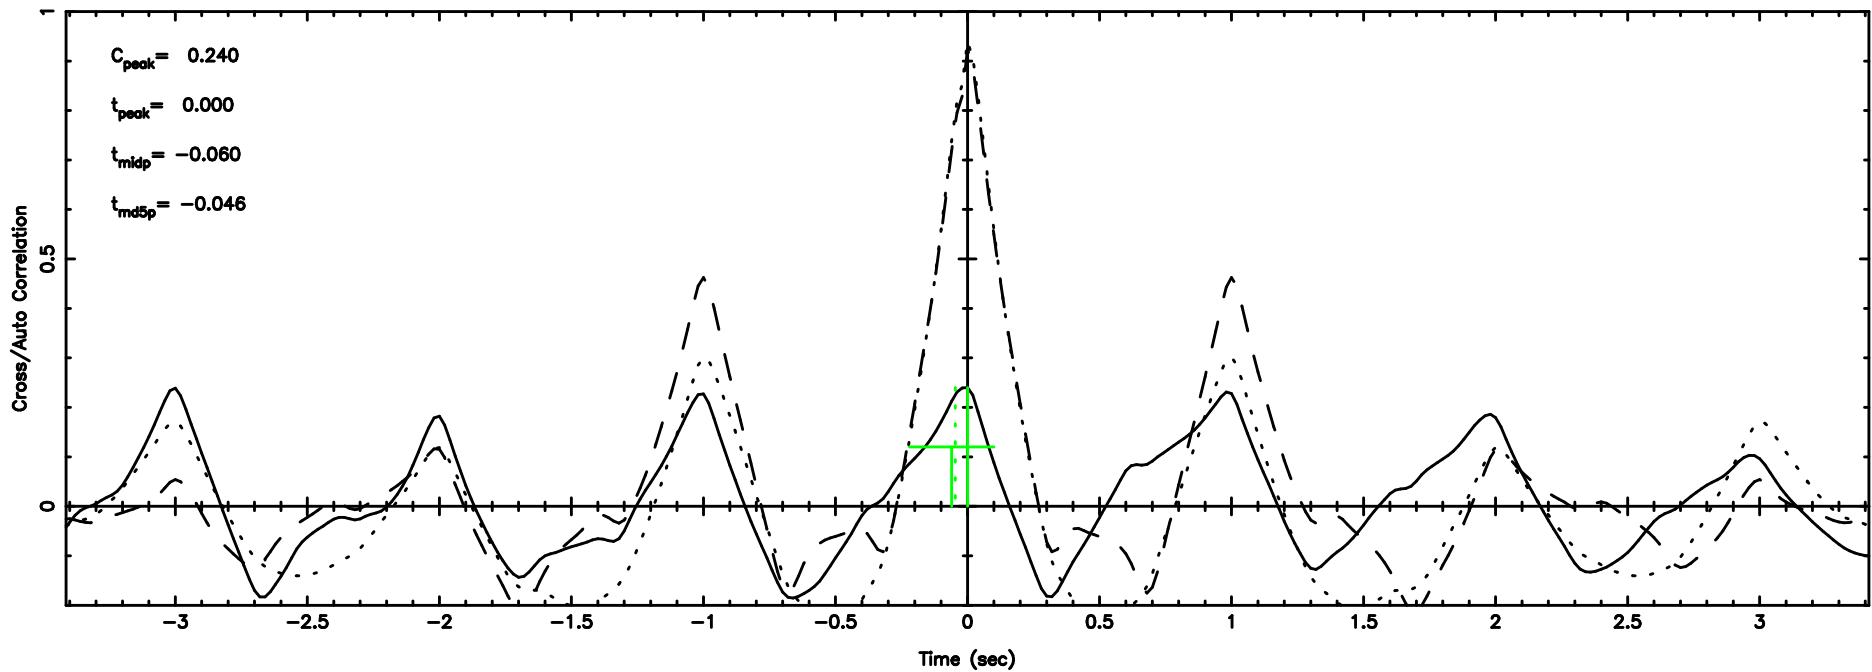

T20260505100718

BLK: 4, SNR1: 1.6136 , SNR2: 8.3783

K20260505100716

BLK: 4, SNR1: 35.762 , SNR2: 39.255

0106+01 2026/05/05 1.15UT TOYOKAWA-KISO