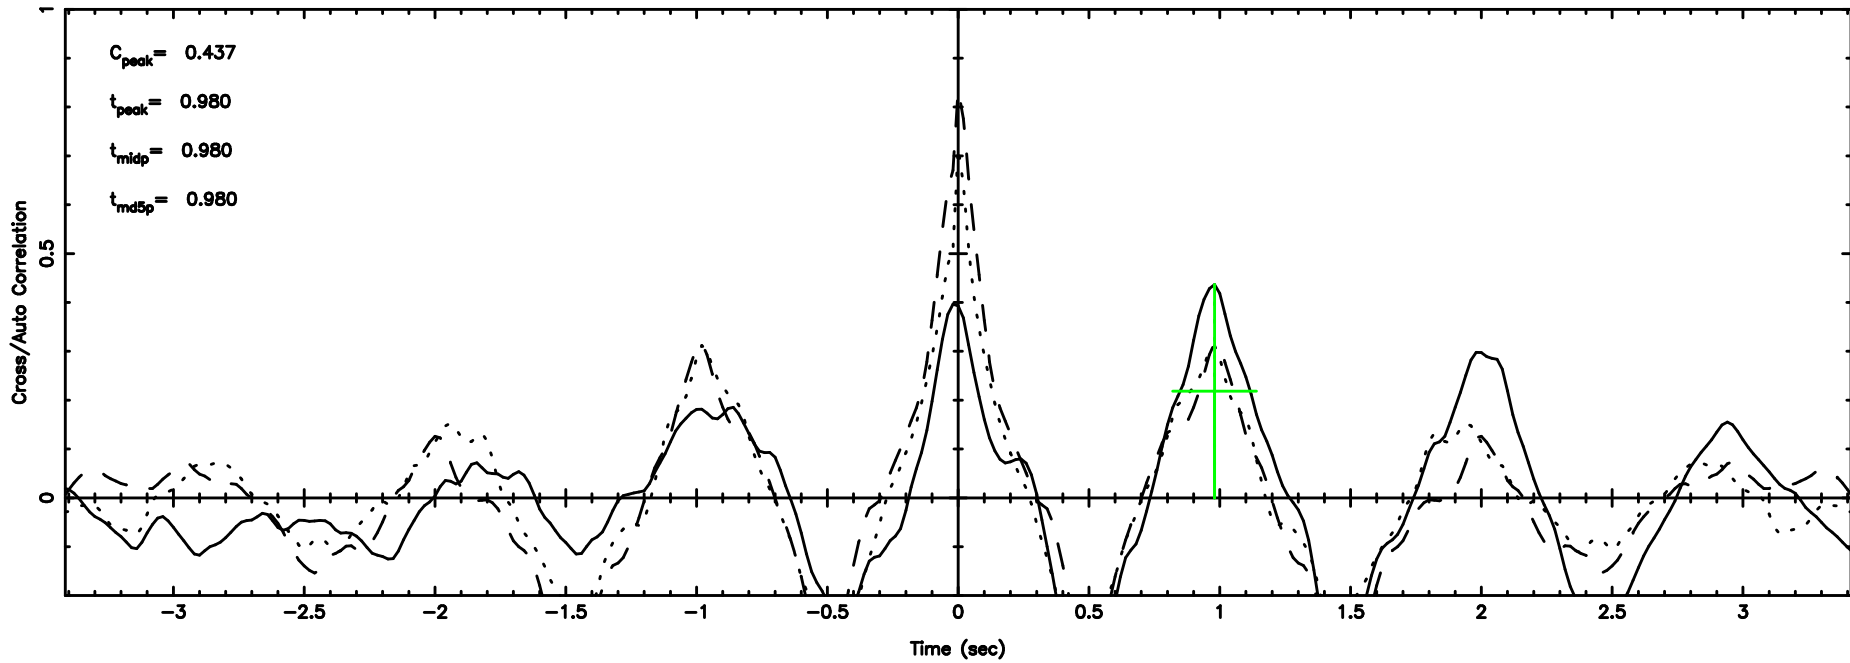

Frequency (Hz)

3C190 2026/05/05 8.01UT FUJI -KISO