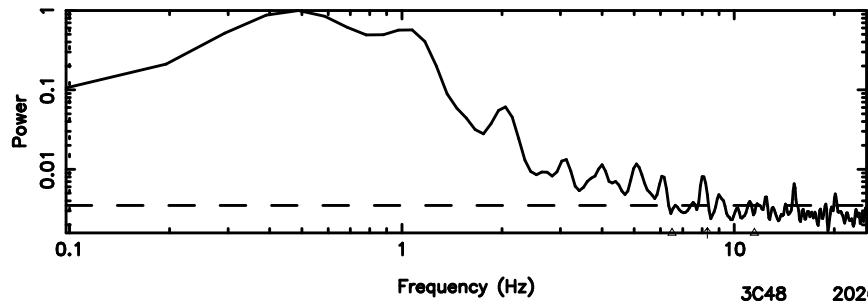

BLK:10,SNR1: 10.339 ,SNR2: 25.189

3C48 2026/05/05 1.63UT TOYOKAWA-KISO

K20260505103612