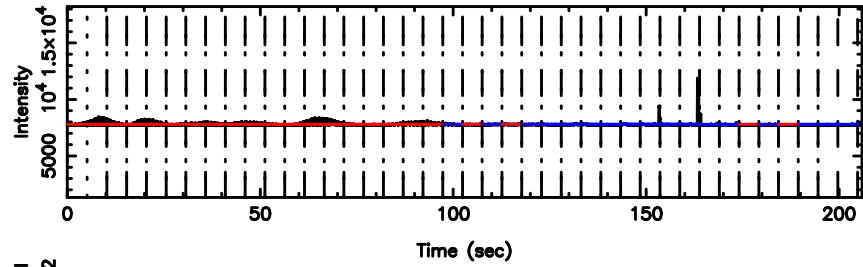

F20260505161315

BLK:14,SNR1: 4.2306 ,SNR2: 10.925

Frequency (Hz)

0713-024 2026/05/05 7.25UT TOYOKAWA-FUJI

T20260505161313

BLK:16,SNR1: 9.3893 ,SNR2: 16.779

Frequency (Hz)

K20260505161310