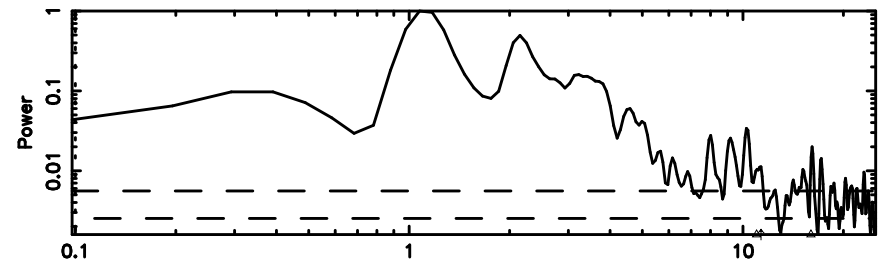

K20260505075240

BLK: 2,SNR1: 3.1054 ,SNR2: 15.288

3C454.3 2026/05/04 22.91UT TOYOKAWA-KISO

F20260505075245

BLK: 3,SNR1: 2.1291 ,SNR2: 7.6753

Frequency (Hz)

K20260505075240

BLK: 3,SNR1: 8.1824 ,SNR2: 14.486