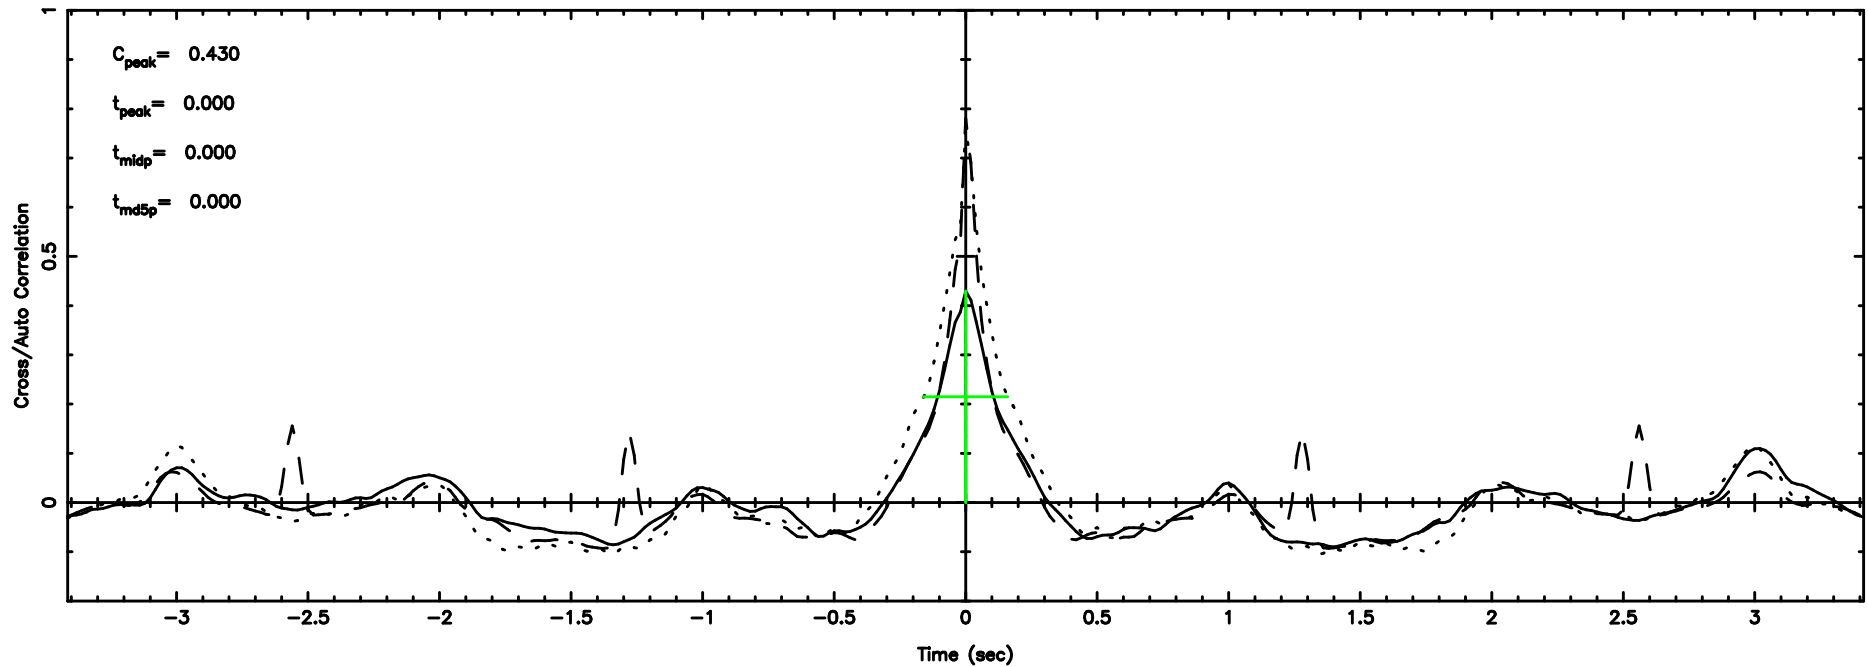

K20260505124749

BLK:19,SNR1: 6.0218 ,SNR2: 11.937

0347+05 2026/05/05 3.83UT TOYOKAWA-KISO

F20260505124754

BLK:20,SNR1: 3.1852 ,SNR2: 7.8978

K20260505124749

BLK:20,SNR1: 9.1389 ,SNR2: 17.765

0347+05 2026/05/05 3.83UT FUJI -KISO