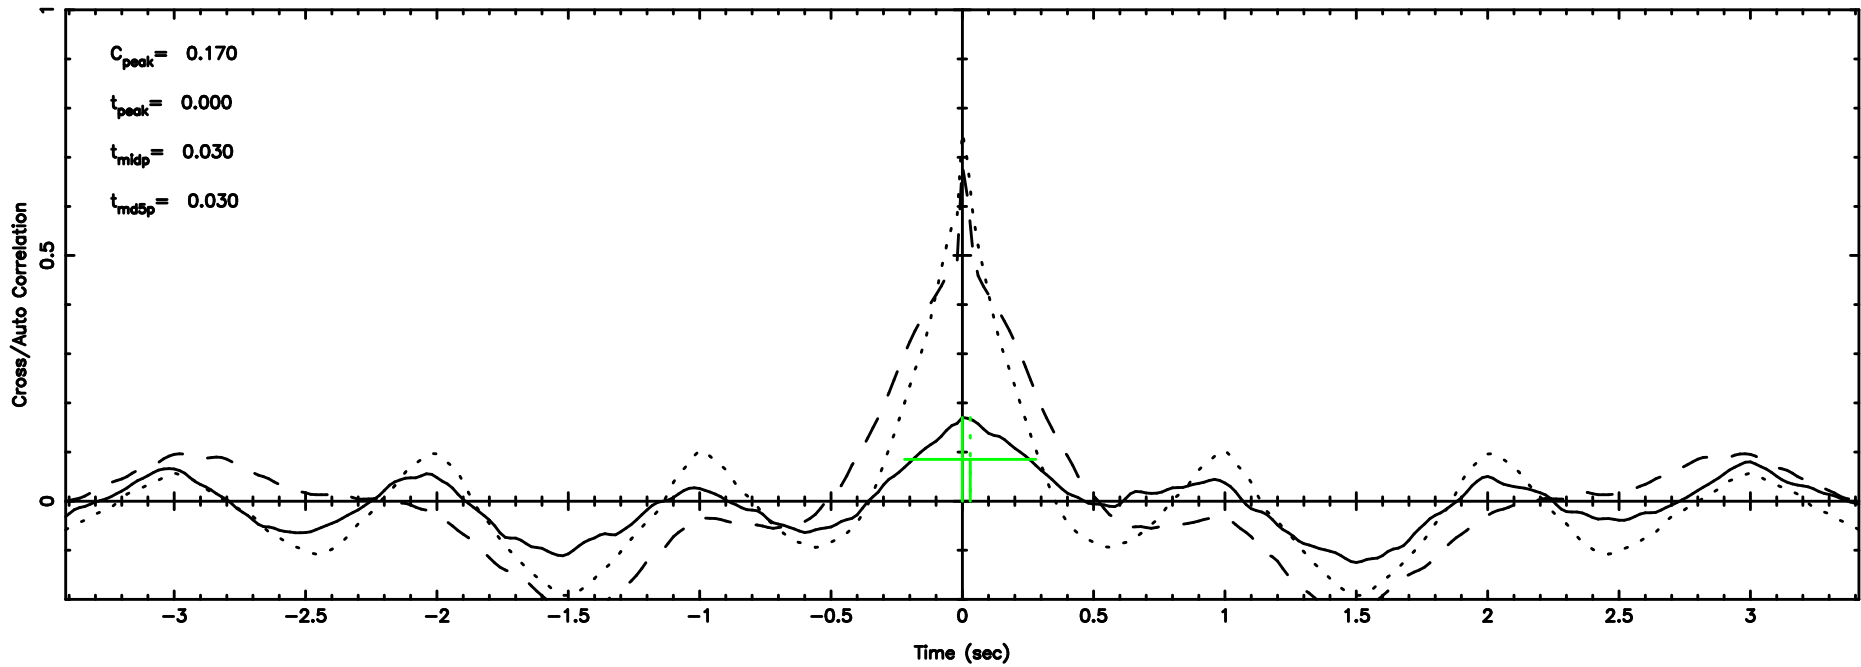

BLK: 7,SNR1: 0.15439 ,SNR2: 1.7565

3C138 2026/05/05 5.35UT TOYOKAWA-FUJI

T20260505141906

BLK:15,SNR1: 1.5133 ,SNR2: 3.8380

K20260505141903

BLK:15,SNR1: 2.7407 ,SNR2: 9.0567

3C138 2026/05/05 5.35UT TOYOKAWA-KISO