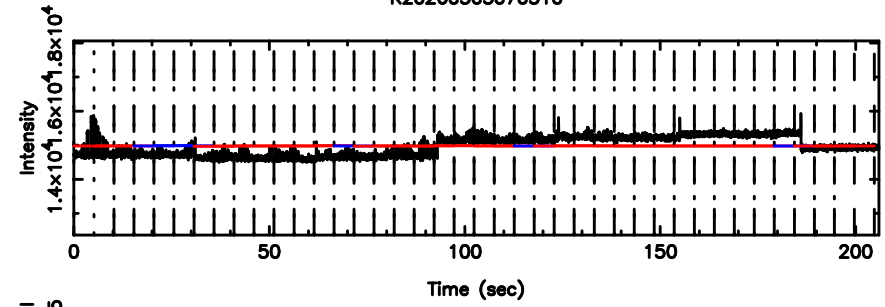

BLK: 4,SNR1: 5.6893 ,SNR2: 10.657

Frequency (Hz)

2203-18 2026/05/04 22.11UT TOYOKAWA-KISO

F20260505070514

BLK: 6,SNR1: 0.45447 ,SNR2: 6.2737

Frequency (Hz)

K20260505070510

BLK: 6,SNR1: 3.0831 ,SNR2: 7.8276