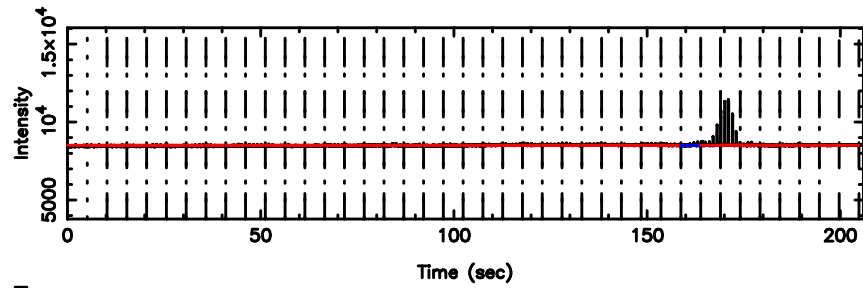

BLK: 2,SNR1: 10.285 ,SNR2: 25.140

Frequency (Hz)

0556+191 2026/05/05 5.99UT TOYOKAWA-FUJI

T20260505145748

BLK: 1,SNR1: 8.5352 ,SNR2: 21.498

Frequency (Hz)

K20260505145745

BLK: 1,SNR1: 8.3590 ,SNR2: 24.892