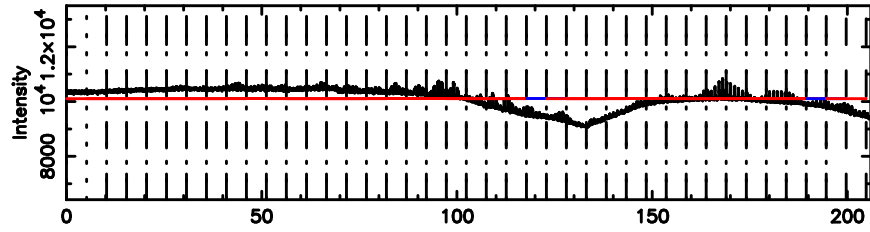

T20260505073128