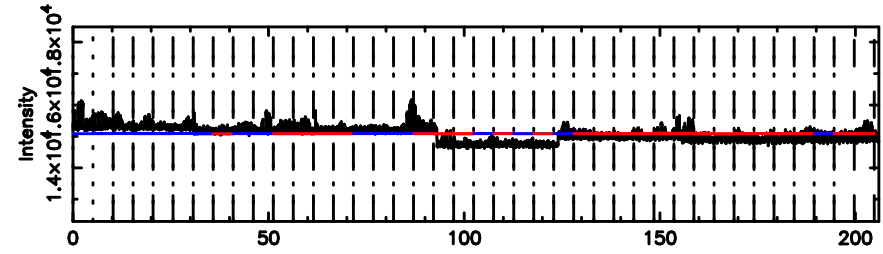

Frequency (Hz)

K20260505064110