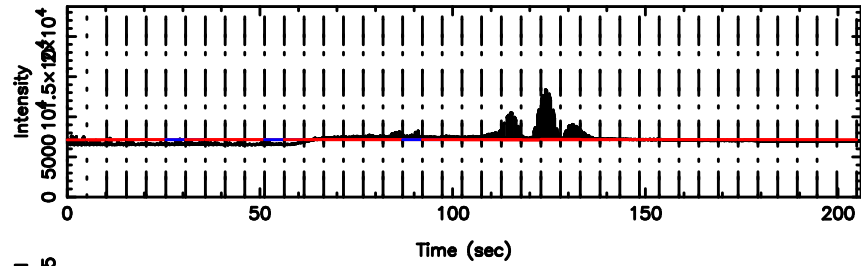

T20260505165902