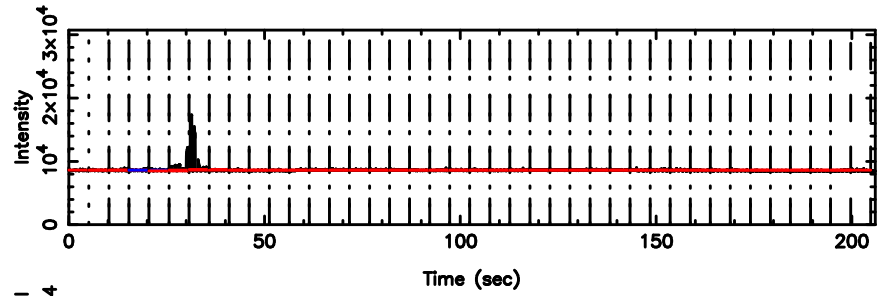

F20260505054544