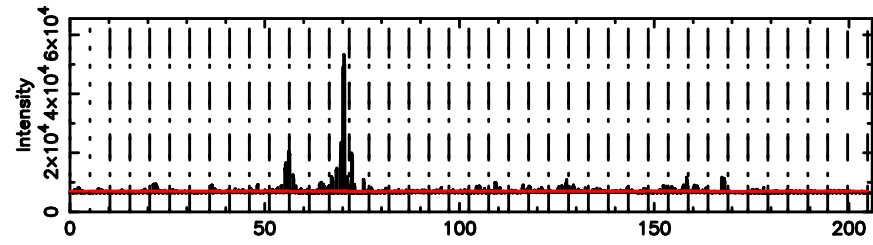

K20260505092057

BLK: 1,SNR1: 15.029 ,SNR2: 35.297

T20260505093114

No. Good Data

F20260505093116

No. Good Data

3C12 2026/05/05 0.55UT TOYOKAWA-FUJI

T20260505093114