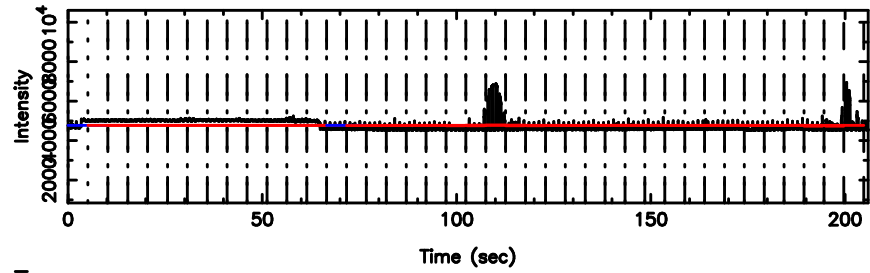

T20260505105558

No.Good Data

Frequency (Hz)

K20260505105556

No.Good Data

Frequency (Hz)

0155-109 2026/05/05 1.96UT TOYOKAWA-KISO

F20260505105600