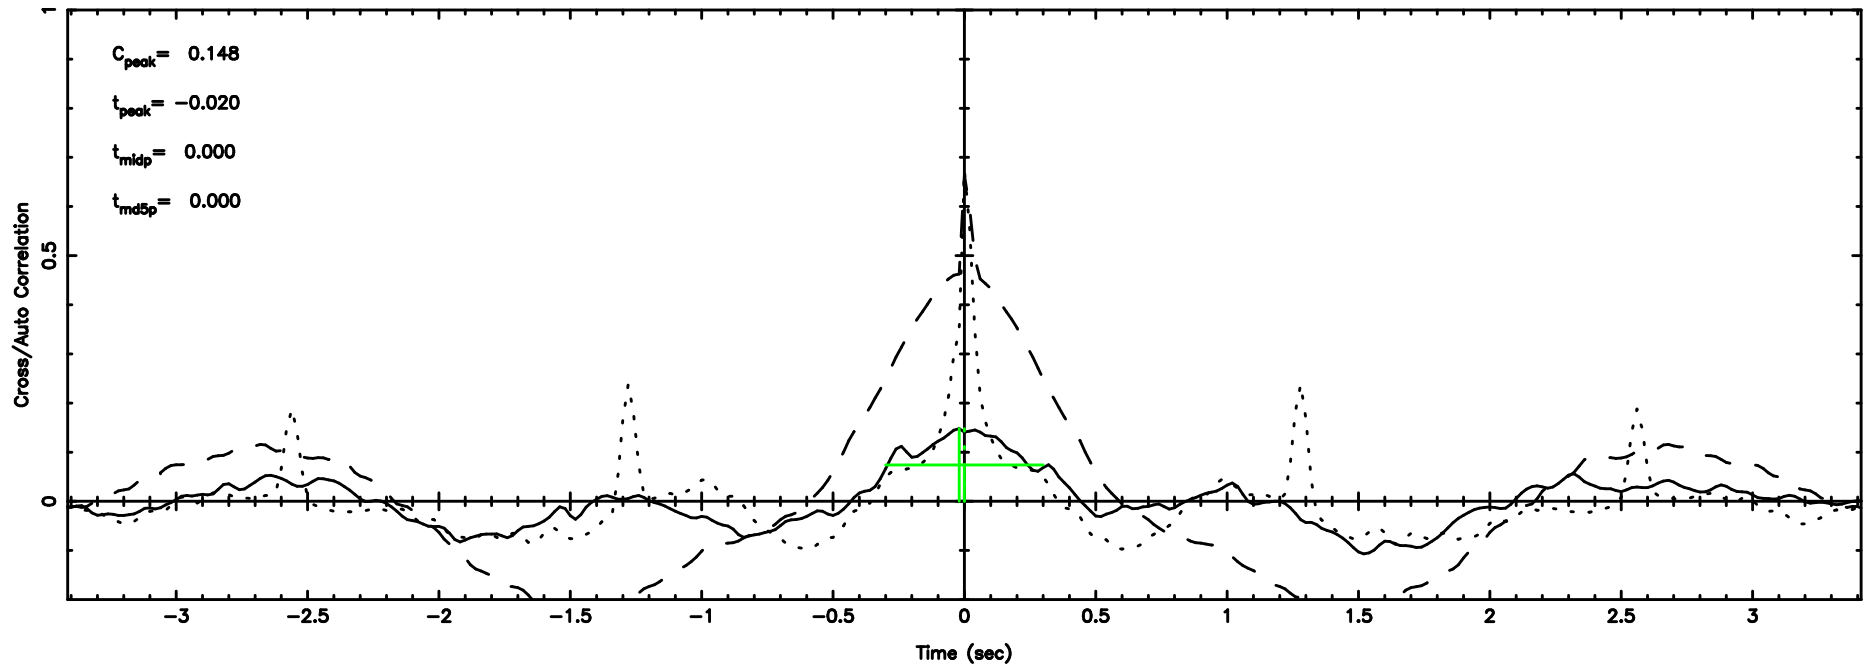

3C138 2026/05/05 5.35UT TOYOKAWA-FUJI