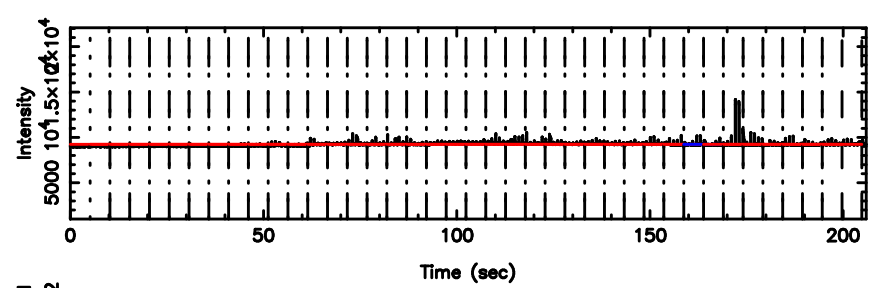

BLK: 2,SNR1: 10.285 ,SNR2: 25.140

Frequency (Hz)

0556+191 2026/05/05 5.99UT TOYOKAWA-FUJI

T20260505145748

BLK: 1,SNR1: 8.5352 ,SNR2: 21.498

Frequency (Hz)

K20260505145745

BLK: 1,SNR1: 8.3590 ,SNR2: 24.892