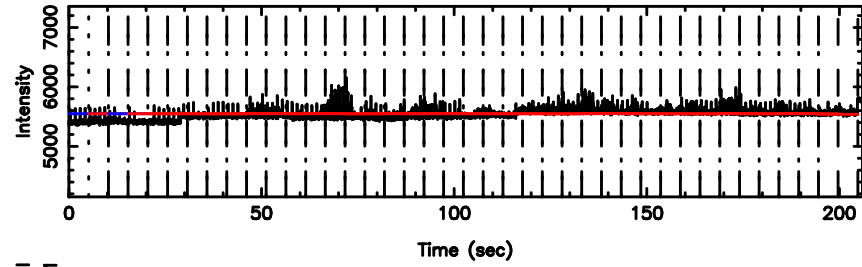

K20260505171125

BLK: 7,SNR1: 2.9440 ,SNR2: 4.6414

Frequency (Hz)

3C196 2026/05/05 8.22UT TOYOKAWA-KISO

T20260505172237

BLK: 2,SNR1: 5.3063 ,SNR2: 11.770

Frequency (Hz)

F20260505172239