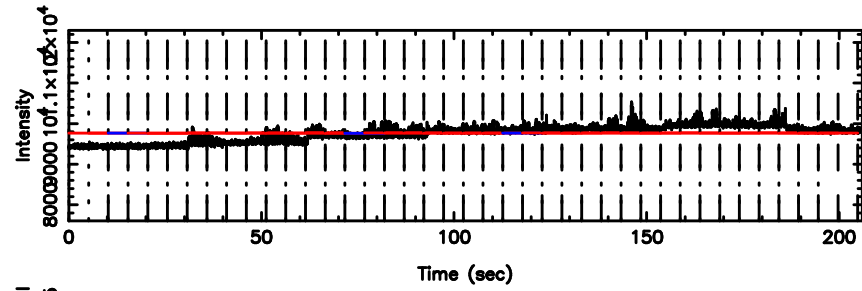

BLK: 2,SNR1:-0.26007 ,SNR2: 0.68596

Frequency (Hz)

0821+394 2026/05/05 8.41UT TOYOKAWA-FUJI

T20260505172237

BLK: 3,SNR1: 7.4352 ,SNR2: 18.443

Frequency (Hz)

K20260505172234

BLK: 3,SNR1: 4.1578 ,SNR2: 10.239