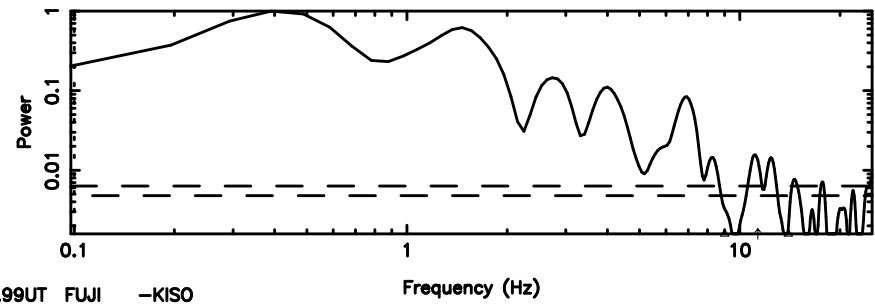

K20260505095732

BLK:14,SNR1: 9.0525 ,SNR2: 16.329

Frequency (Hz)

F20260505095737

BLK:13,SNR1: 0.14769 ,SNR2: 2.0712

K20260505095732

BLK:13,SNR1: 9.0635 ,SNR2: 16.349

0056-00 2026/05/05 0.99UT FUJI -KISO