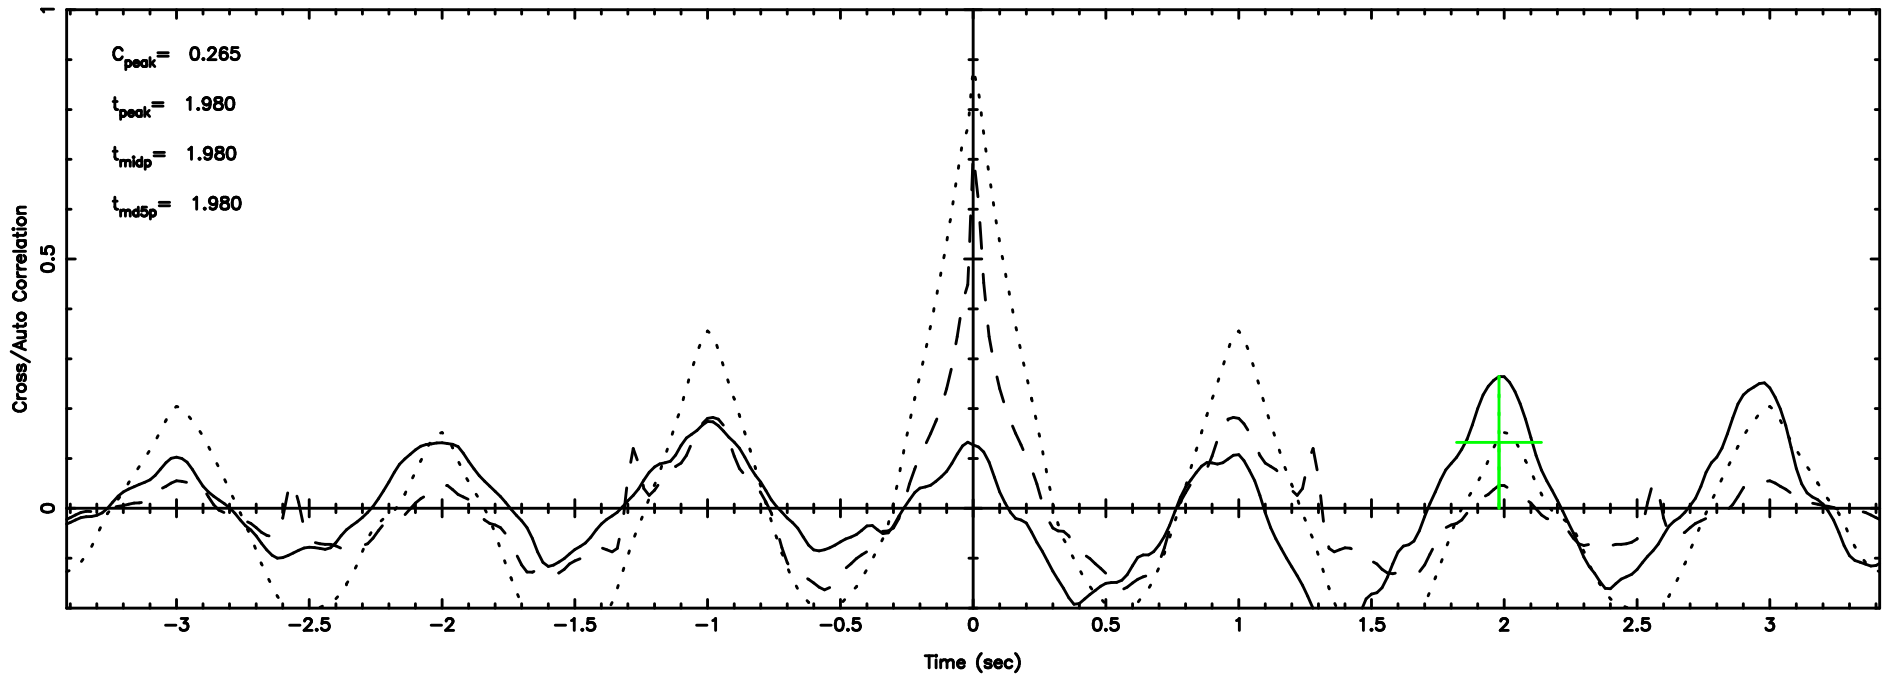

Frequency (Hz)

2139+028 2026/05/04 21.72UT FUJI -KISO