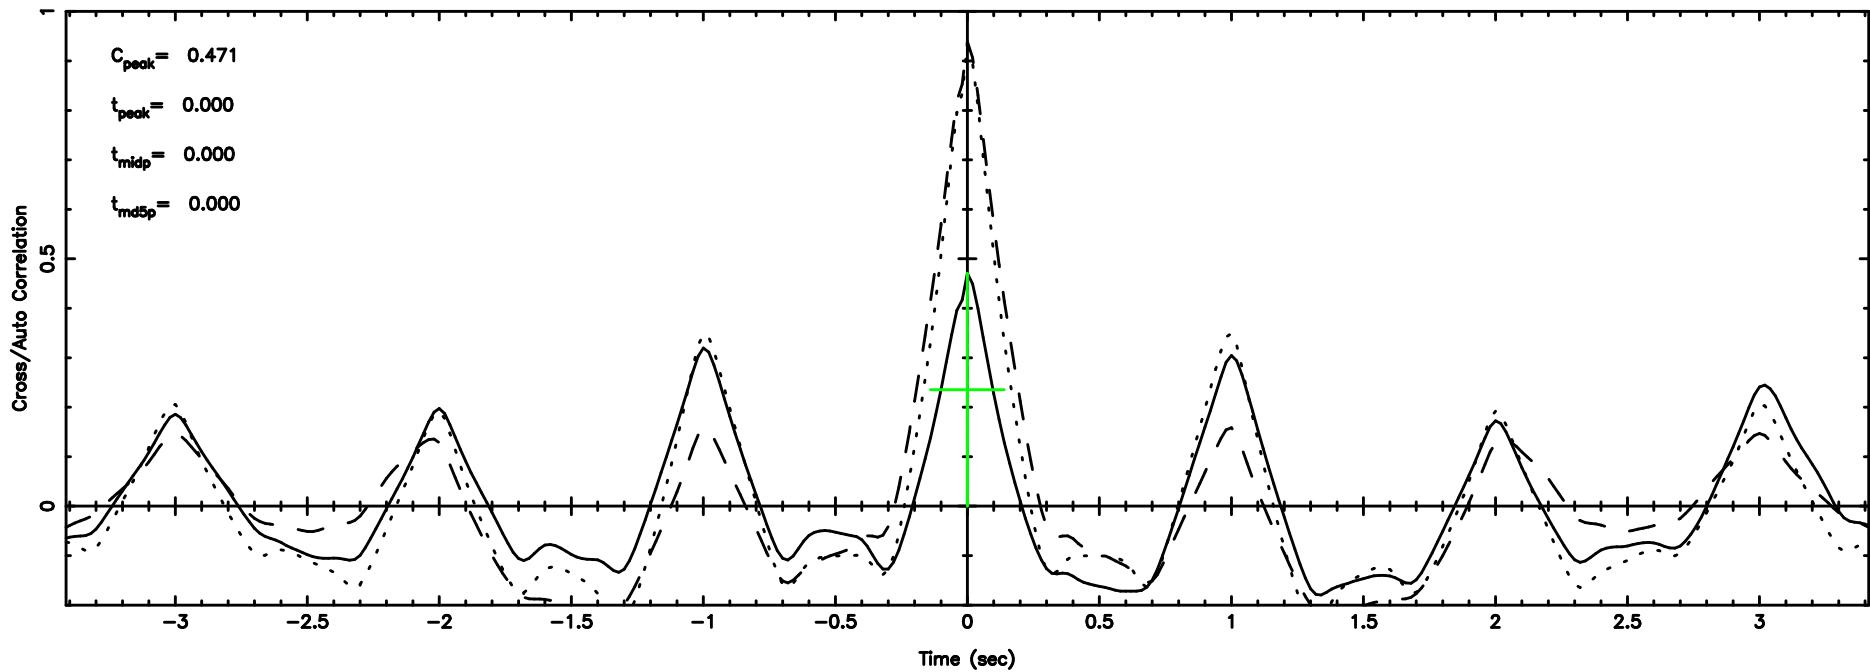

BLK: 4, SNR1: 35.762 , SNR2: 39.255

0106+01 2026/05/05 1.15UT TOYOKAWA-KISO

F20260505100720

BLK: 7, SNR1: 8.0699 ,SNR2: 20.151

K20260505100716

BLK: 7, SNR1: 6.8306 ,SNR2: 23.151

0106+01 2026/05/05 1.15UT FUJI -KISO