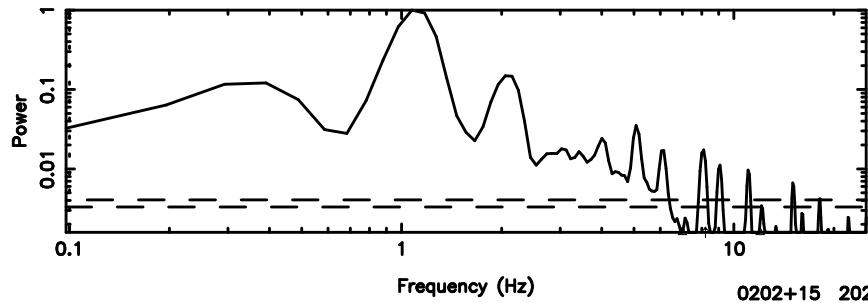

BLK: 1, SNR1: 7.1836 ,SNR2: 18.316

0202+15 2026/05/05 2.08UT TOYOKAWA-FUJI

F20260505110308