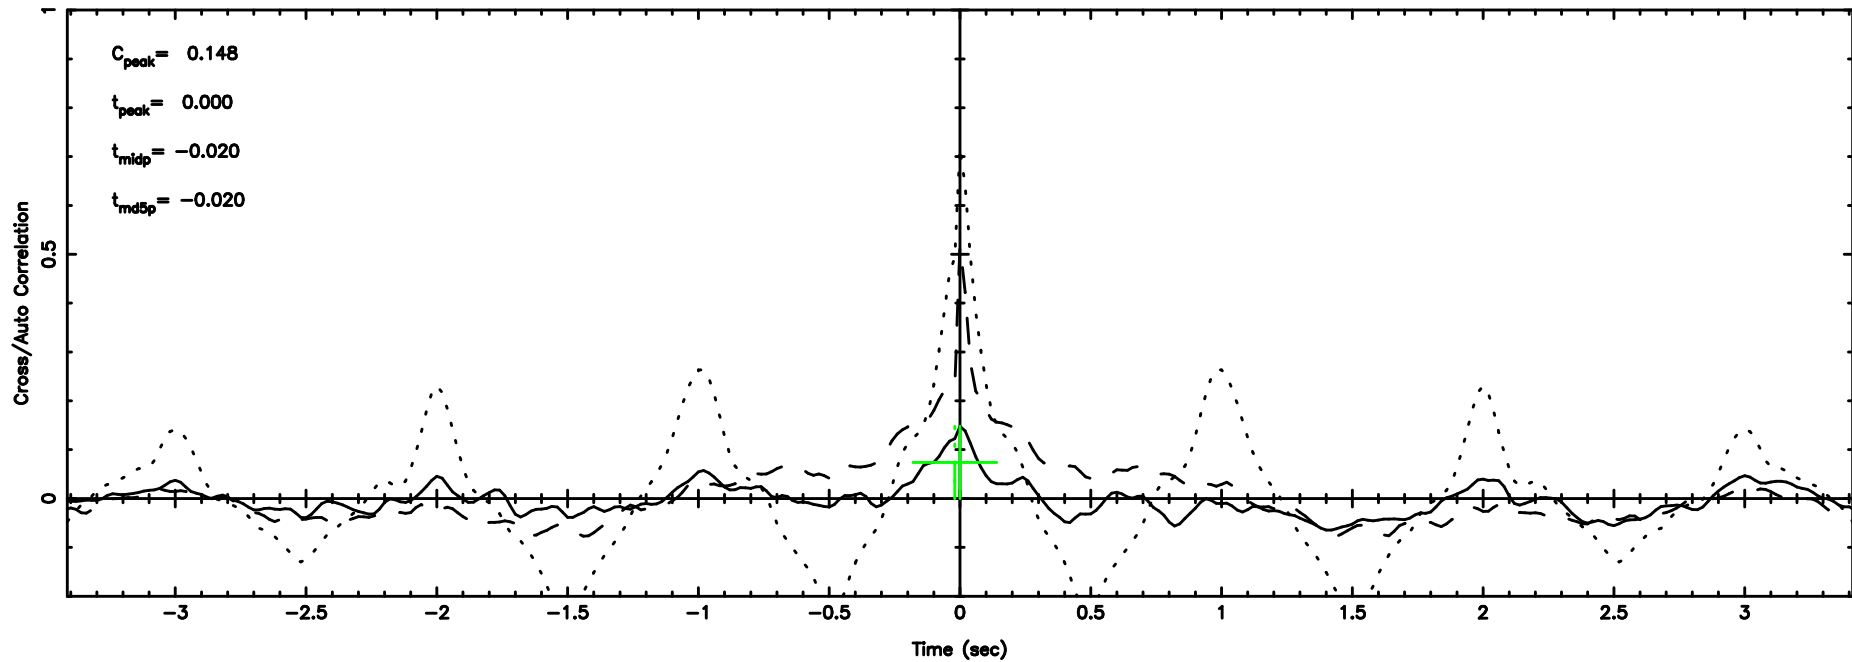

K20260505171125

BLK: 7,SNR1: 2.9440 ,SNR2: 4.6414

Frequency (Hz)

3C196 2026/05/05 8.22UT TOYOKAWA-KISO

T20260505172237

BLK: 2,SNR1: 5.3063 ,SNR2: 11.770

Frequency (Hz)

F20260505172239