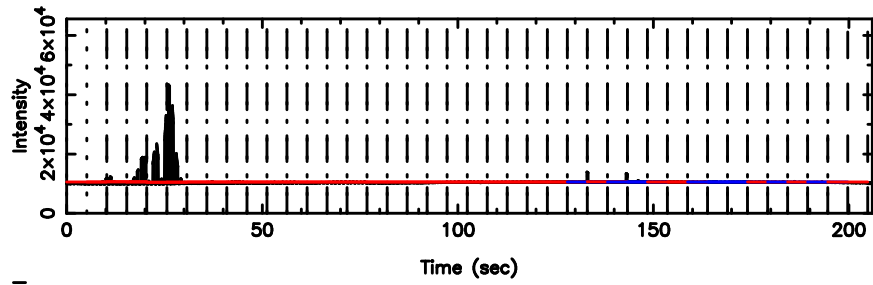

T20260505064919