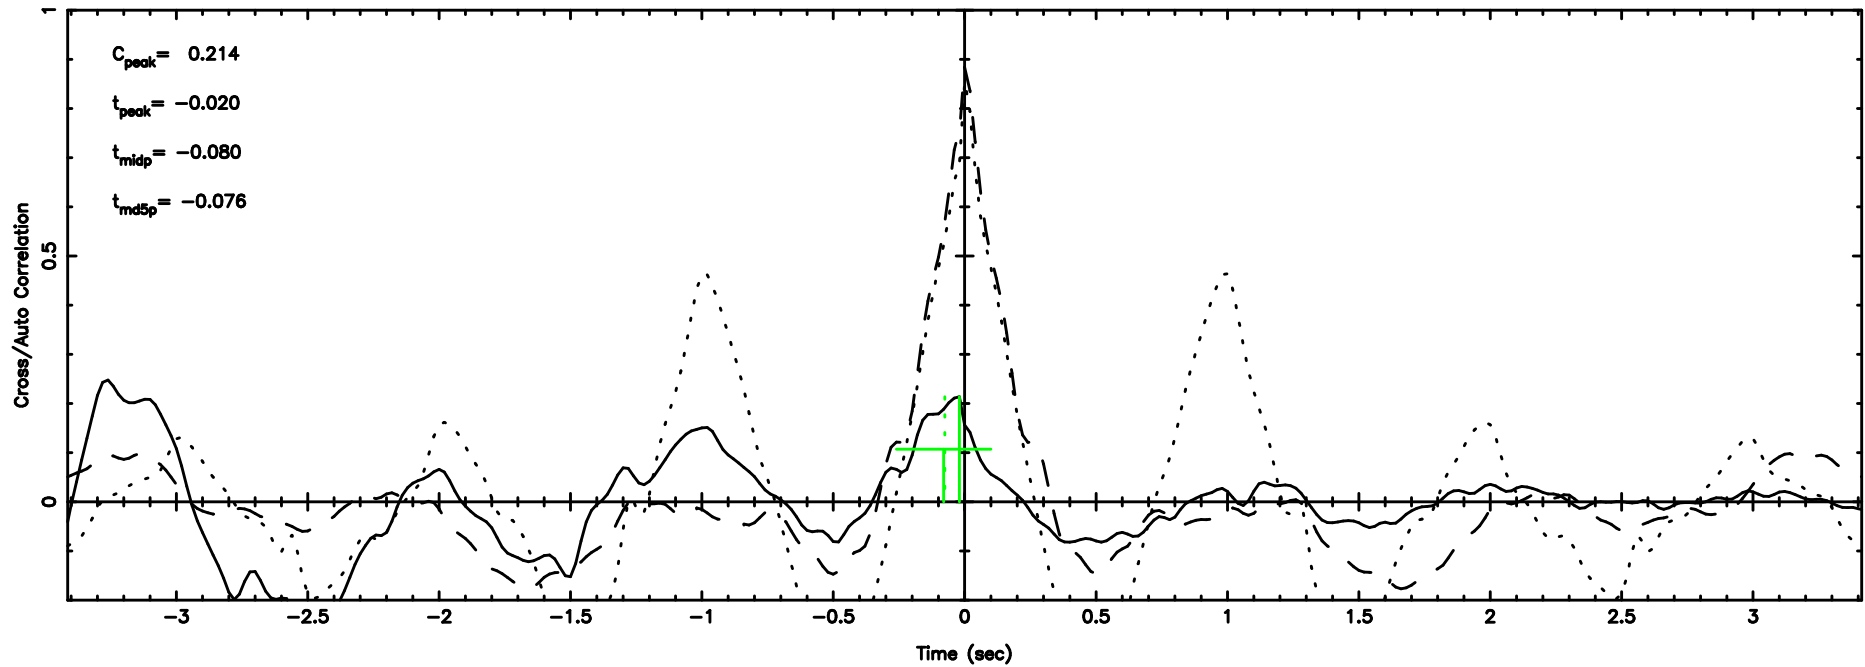

BLK: 1,SNR1: 0.47652 ,SNR2: 5.8530