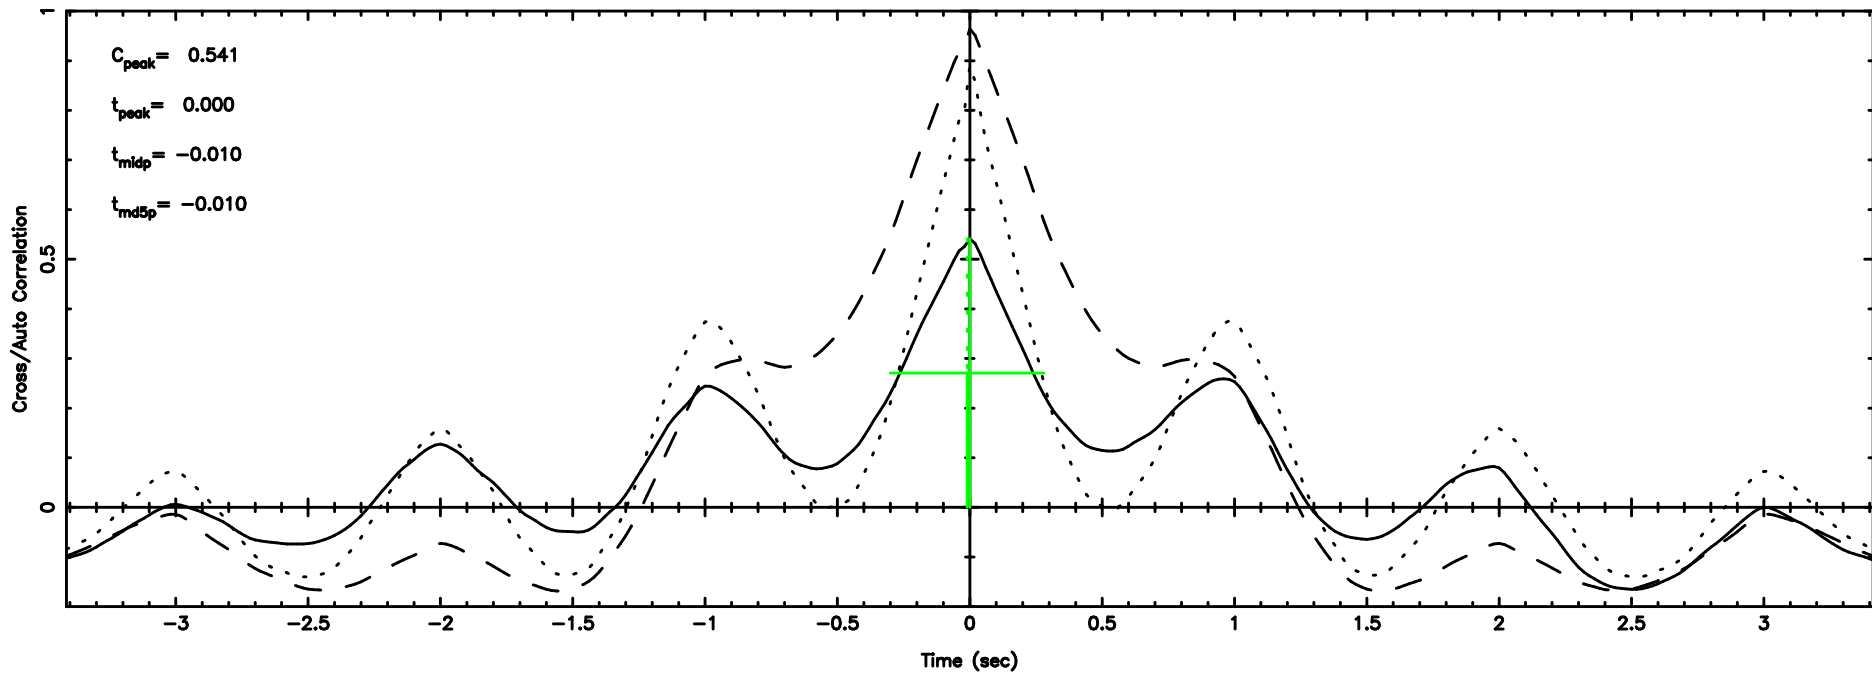

BLK:10,SNR1: 145.07 ,SNR2: 140.91

Frequency (Hz)

K20260505084902

BLK:10,SNR1: 136.80 ,SNR2: 140.25

Frequency (Hz)

2347-02 2026/05/04 23.85UT TOYOKAWA-KISO

F20260505084907

BLK: 2,SNR1: 4.2260 ,SNR2: 17.408