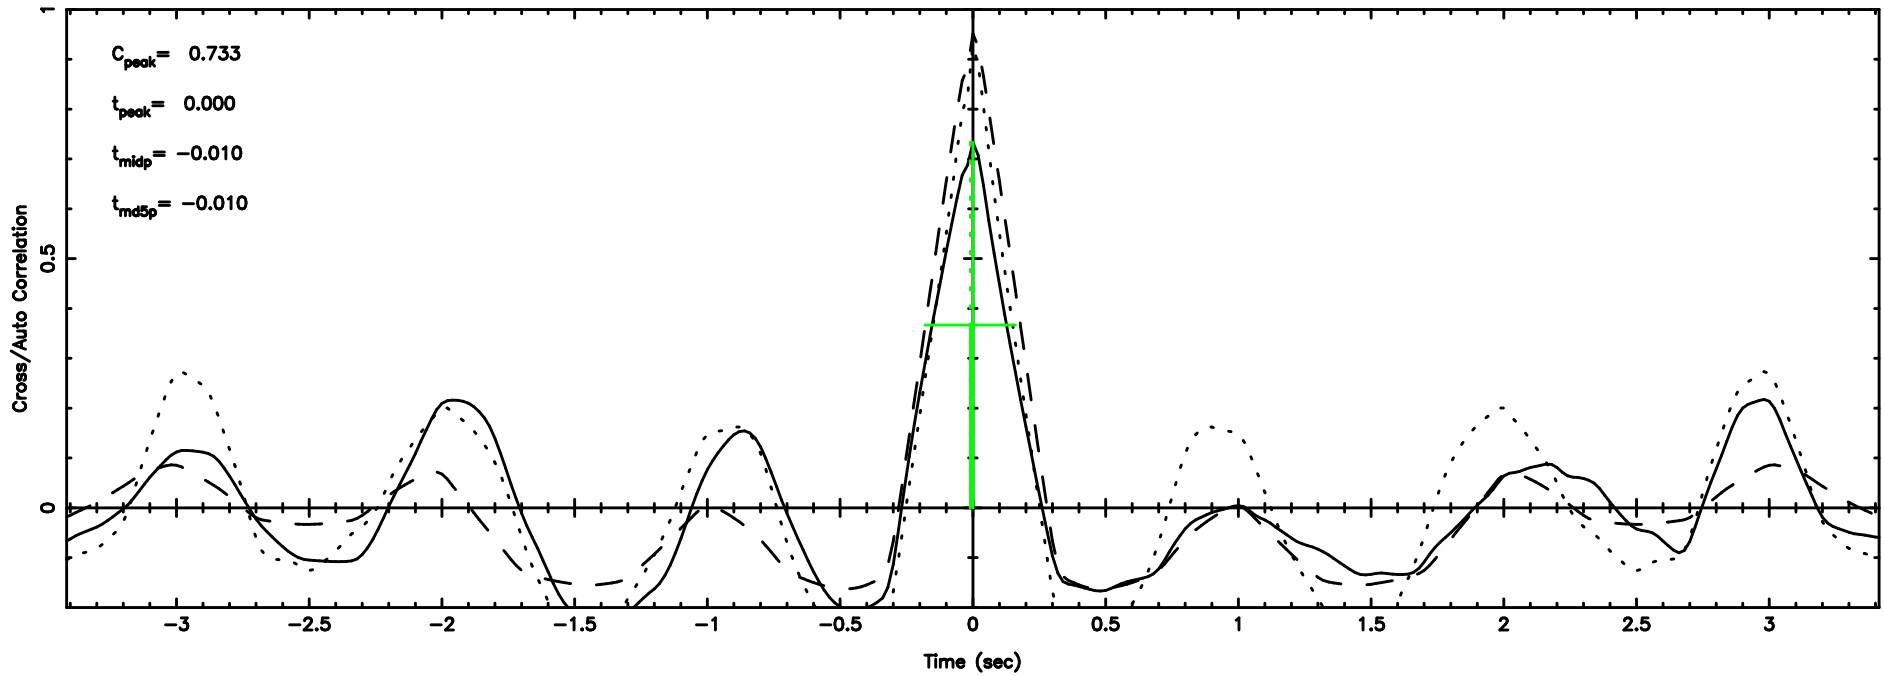

BLK: 2, SNR1: 2.8217 ,SNR2: 13.209

Frequency (Hz)

2147+145 2026/05/04 21.85UT FUJI -KISO

K20260505064916

BLK: 2, SNR1: 10.439 ,SNR2: 18.348

Frequency (Hz)

T20260505065824

BLK: 5,SNR1: 12.294 ,SNR2: 30.101