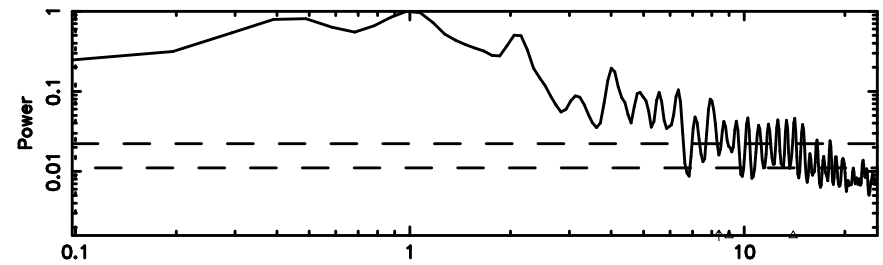

F20260505070514