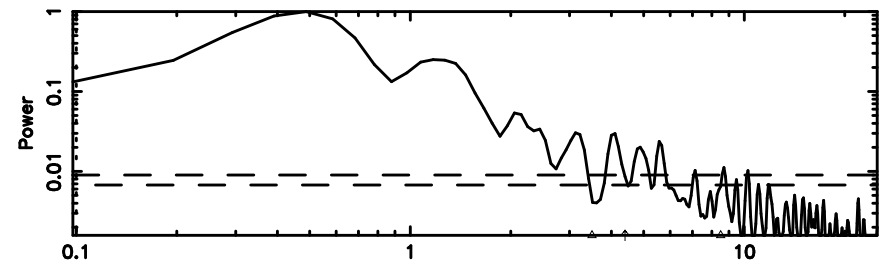

Frequency (Hz)

T20260505073128

BLK: 2,SNR1: 7.1418 ,SNR2: 16.770

Frequency (Hz)

F20260505073130

BLK: 2,SNR1: 2.8798 ,SNR2: 15.265

Frequency (Hz)

2229-093 2026/05/04 22.55UT TOYOKAWA-FUJI