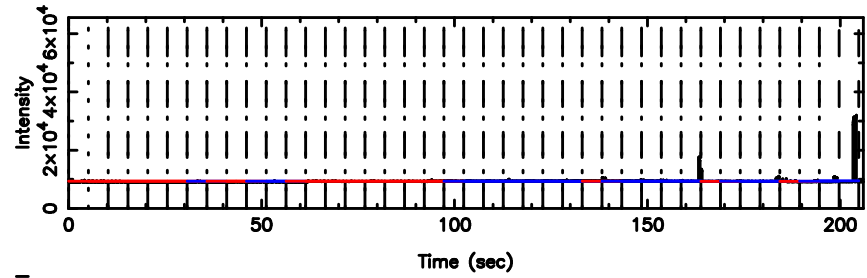

BLK:16,SNR1: 9.4429 ,SNR2: 16.818

Frequency (Hz)

0713-024 2026/05/05 7.25UT TOYOKAWA-KISO

F20260505161315

BLK:20,SNR1: 4.1723 ,SNR2: 10.895

Frequency (Hz)

K20260505161310

BLK:20,SNR1: 9.3762 ,SNR2: 16.702