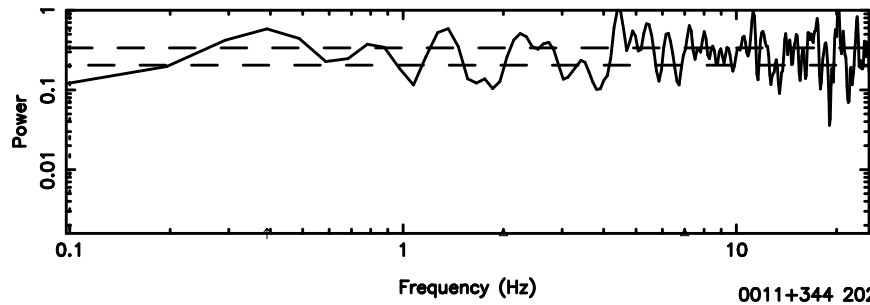

T20260505091223

BLK: 1,SNR1:-0.29384E-01,SNR2: 0.20654

F20260505091225

BLK: 1,SNR1:-0.48772E-01,SNR2: 4.0888

0011+344 2026/05/05 0.23UT TOYOKAWA-FUJI