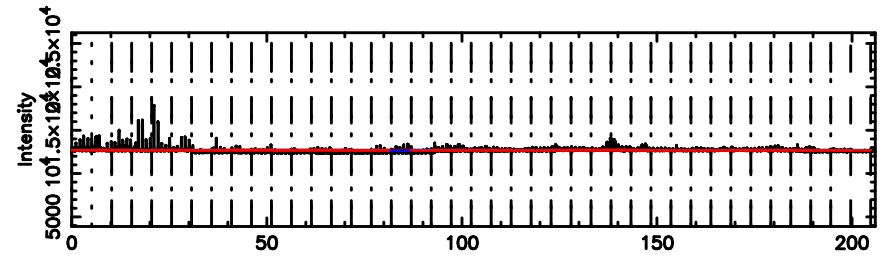

2259+481 2026/05/04 23.04UT TOYOKAWA-KISO

K20260505080023