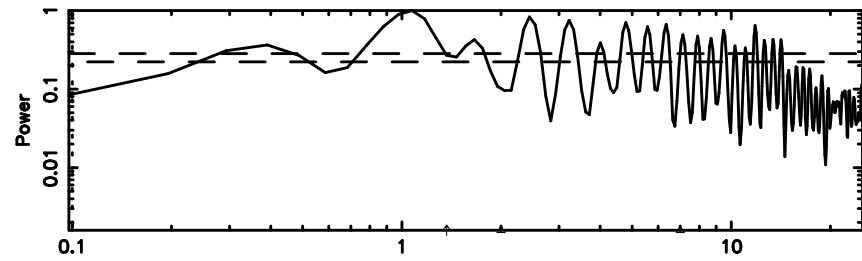

BLK: 2,SNR1:-0.26007 ,SNR2: 0.68596