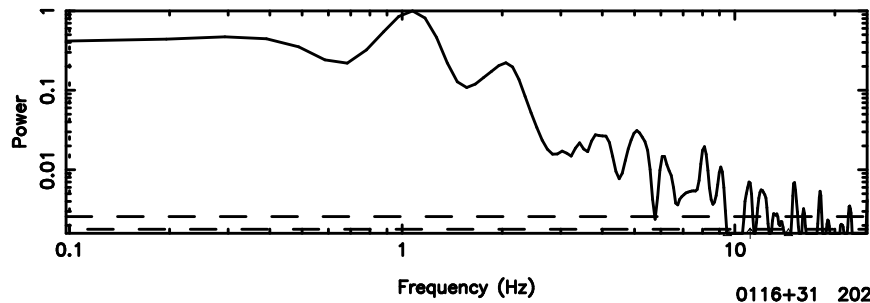

T20260505101808

BLK: 4, SNR1: 9.4472 ,SNR2: 16.760

0116+31 2026/05/05 1.33UT TOYOKAWA-FUJI

F20260505101810

BLK: 4, SNR1: 0.12953 ,SNR2: 3.4021

Frequency (Hz)

T20260505101808

BLK:10,SNR1: 16.889 ,SNR2: 30.508