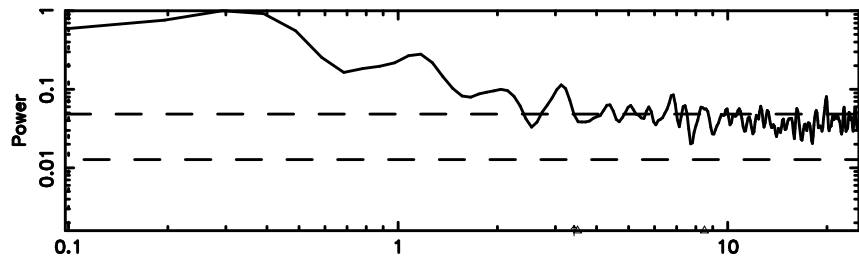

BLK: 6,SNR1: 0.44410 ,SNR2: 3.3200