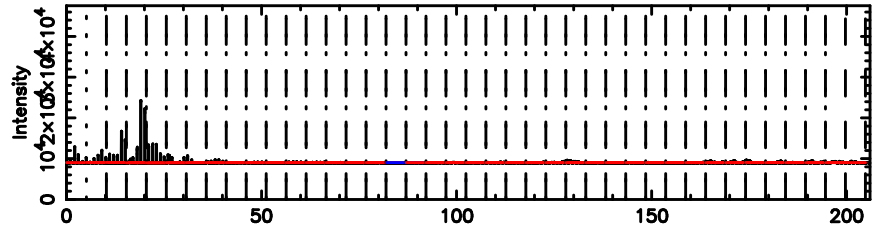

Frequency (Hz)

3C454.3 2026/05/04 22.91UT FUJI -KISO

T20260505080026

No.Good Data

F20260505080028

No.Good Data

2259+481 2026/05/04 23.04UT TOYOKAWA-FUJI

T20260505080026