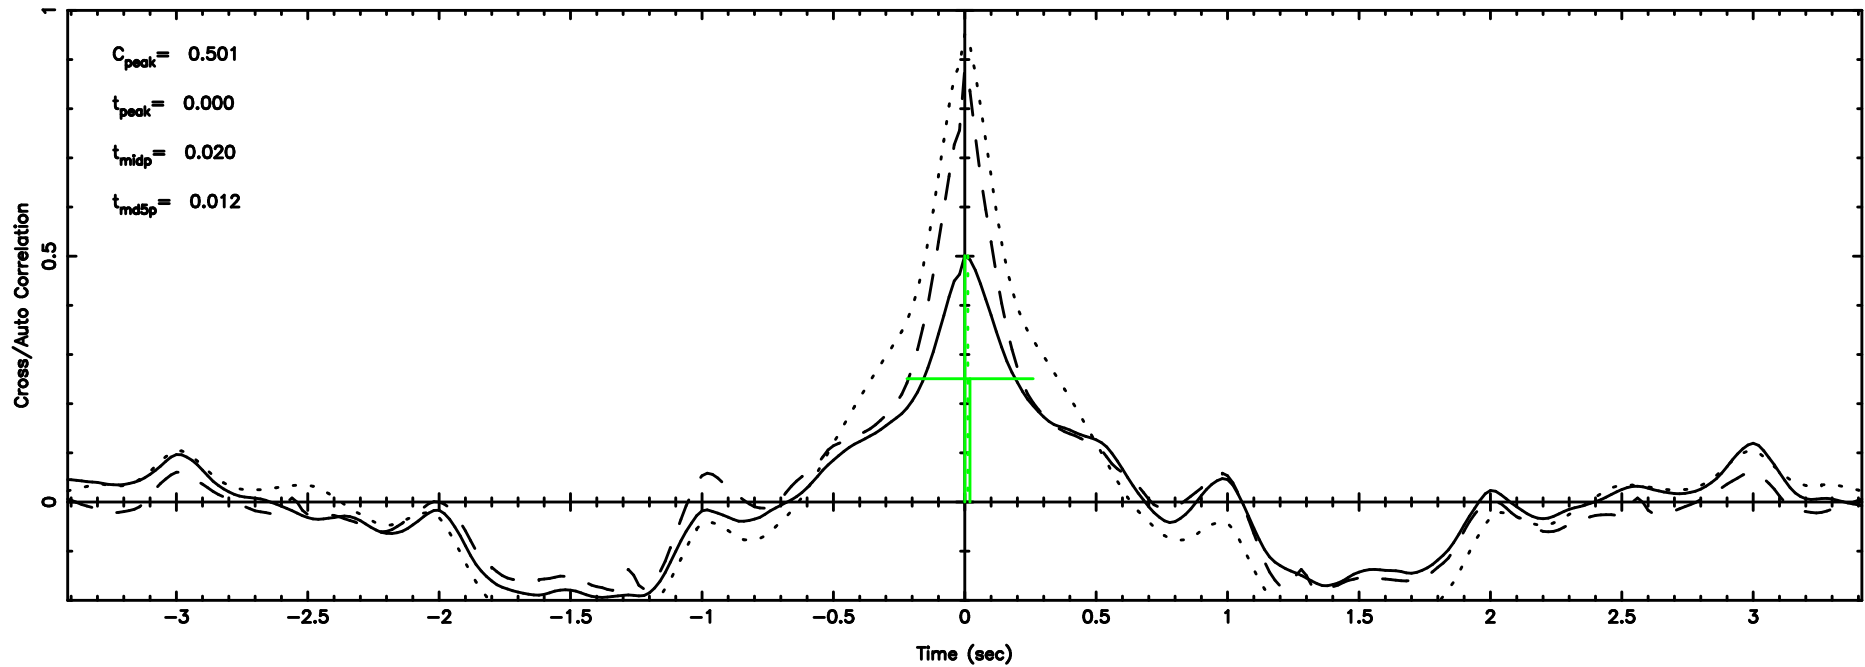

0422+178 2026/05/05 4.42UT TOYOKAWA-KISO

F20260505132333

BLK:18,SNR1: 6.5215 ,SNR2: 22.615

K20260505132328

BLK:18,SNR1: 53.071 ,SNR2: 85.539

0422+178 2026/05/05 4.42UT FUJI -KISO

T20260505133106

BLK: 1,SNR1: 7.6898 ,SNR2: 18.703