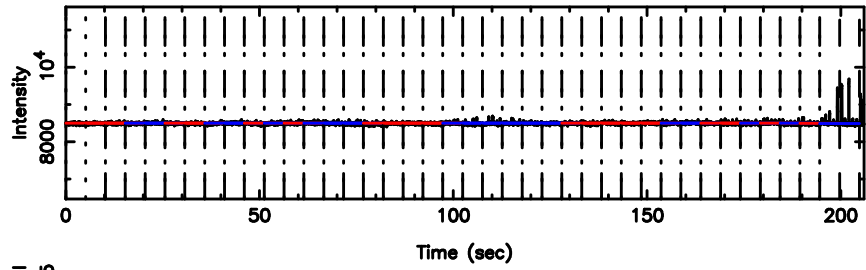

0333+32 2026/05/05 3.61UT FUJI -KISO

T20260505124752

BLK:19,SNR1: 1.5959 ,SNR2: 4.6850

F20260505124754

BLK:19,SNR1: 3.1908 ,SNR2: 10.799

0347+05 2026/05/05 3.83UT TOYOKAWA-FUJI

T20260505124752

BLK:19,SNR1: 7.5528 ,SNR2: 13.351