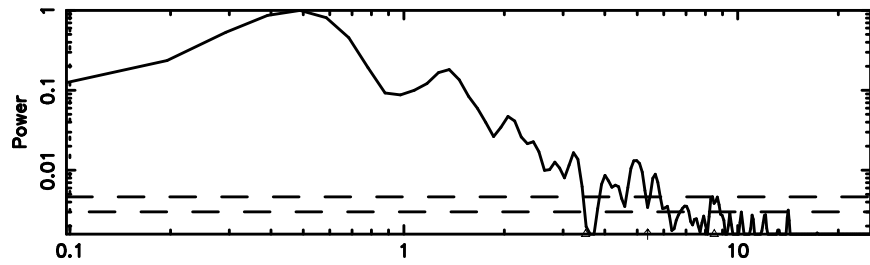

BLK: 1,SNR1: 5.3085 ,SNR2: 21.801