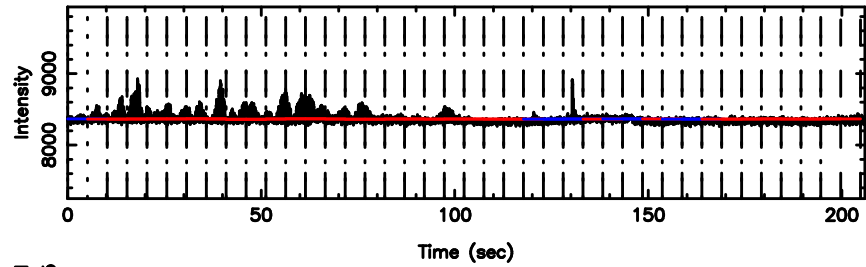

T20260505133106