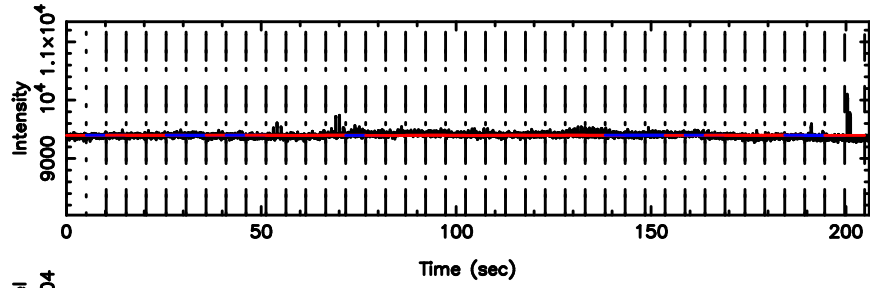

T20260505090501