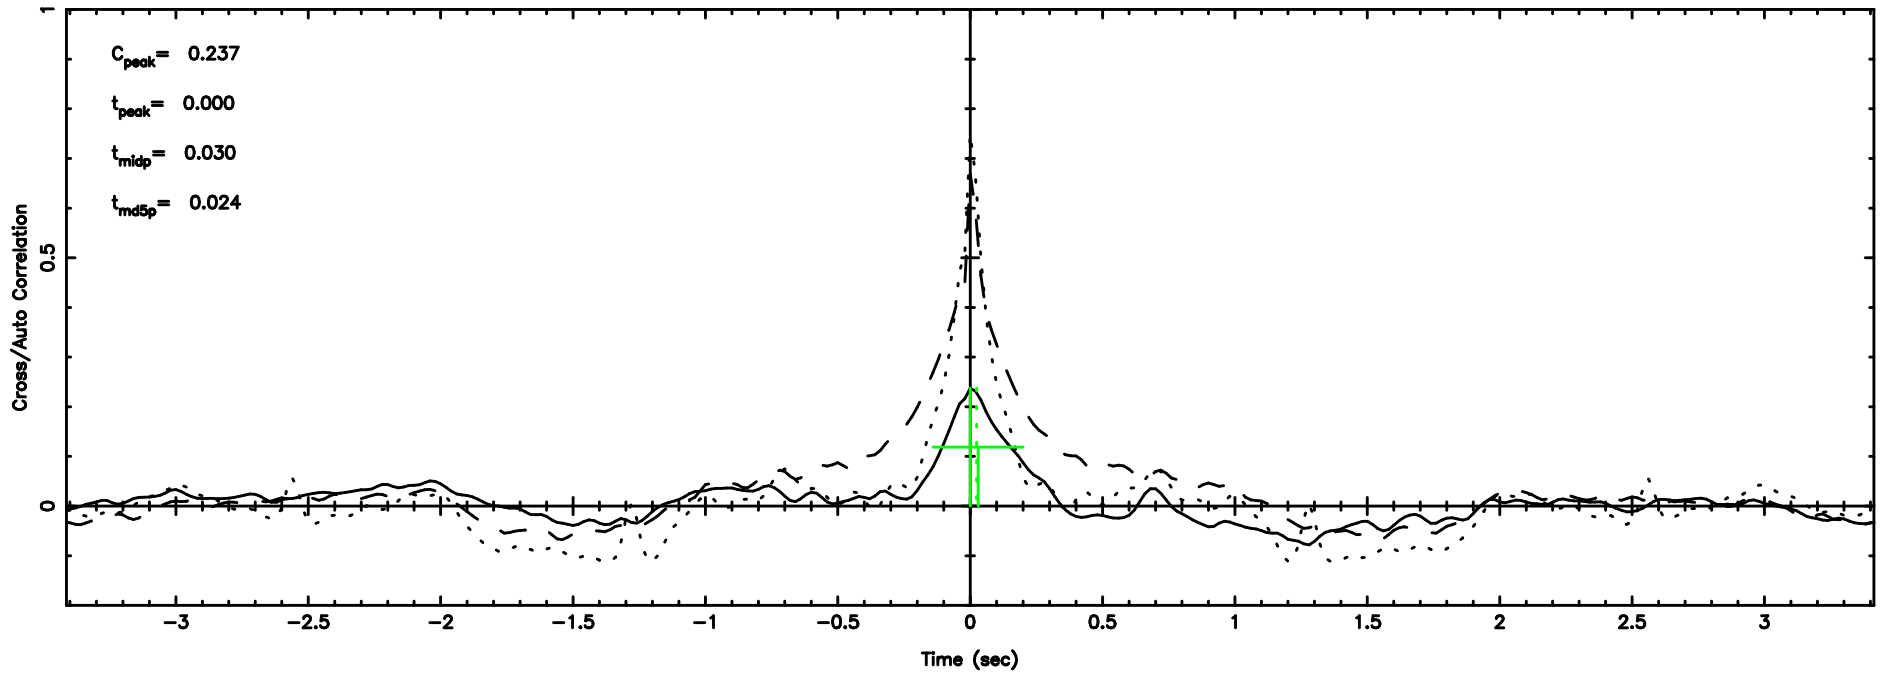

2259+481 2026/05/04 23.04UT FUJI -KISO

T20260505081520

BLK:11,SNR1: 2.3963 ,SNR2: 7.6238

3C459 2026/05/04 23.28UT TOYOKAWA-FUJI

F20260505081522

BLK:11,SNR1: 3.8509 ,SNR2: 10.017

T20260505081520

BLK:17,SNR1: 3.3936 ,SNR2: 10.274