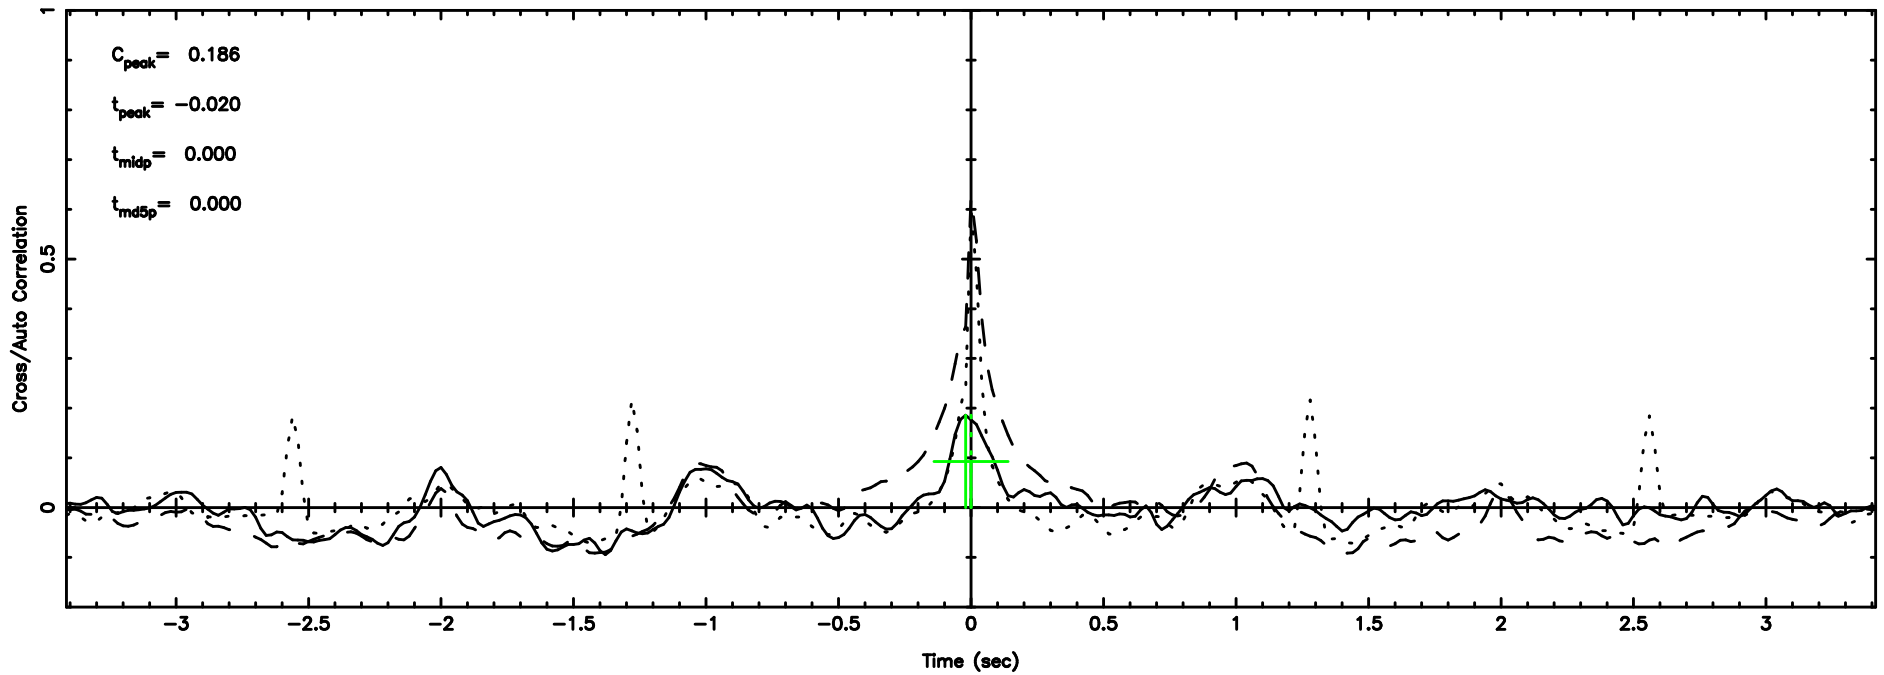

Frequency (Hz)

F20260505073957

BLK: 5,SNR1:-0.49794E-01,SNR2: 1.3803

Frequency (Hz)

2238-113 2026/05/04 22.69UT TOYOKAWA-FUJI

T20260505073955

BLK: 9, SNR1: 4.9608 , SNR2: 12.909

Frequency (Hz)