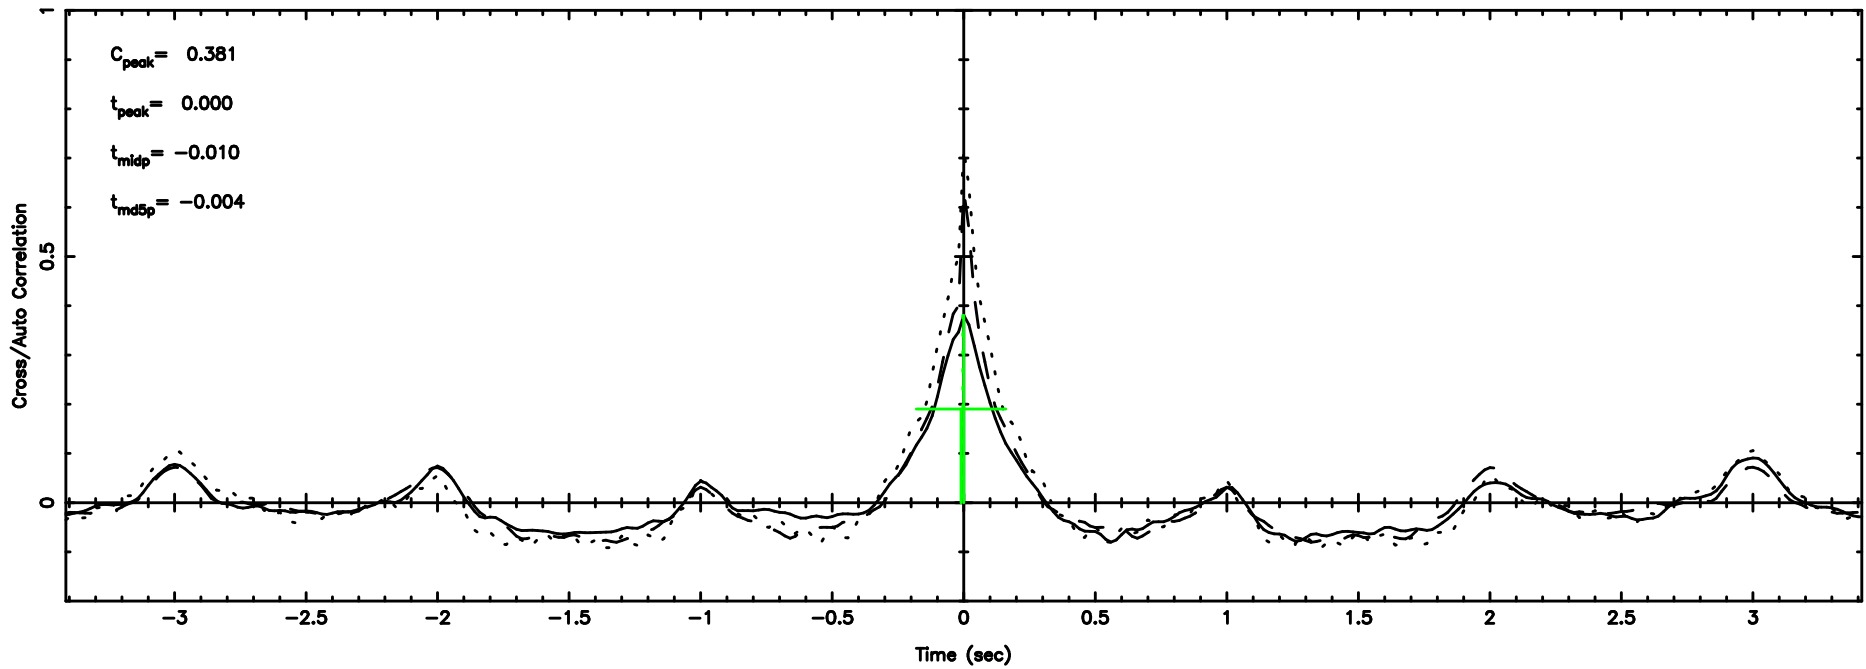

0347+05 2026/05/05 3.83UT TOYOKAWA-KISO