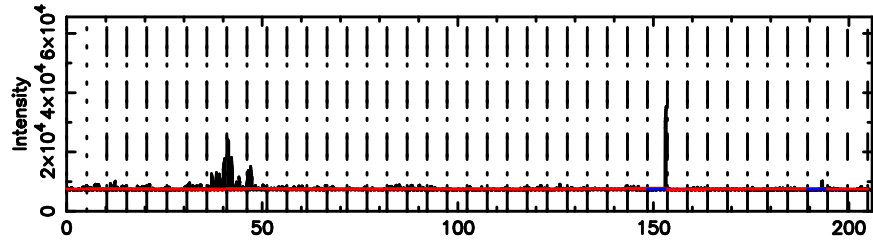

T20260505064919

BLK: 8,SNR1: 2.9969 ,SNR2: 13.580

Frequency (Hz)

K20260505064916

BLK: 8,SNR1: 11.902 ,SNR2: 29.018

Frequency (Hz)

2147+145 2026/05/04 21.85UT TOYOKAWA-KISO

F20260505064921