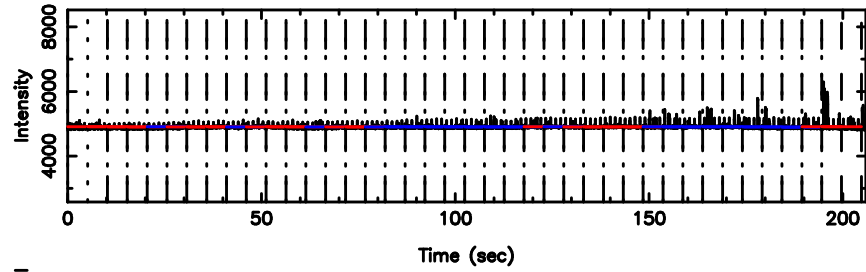

F20260505124754