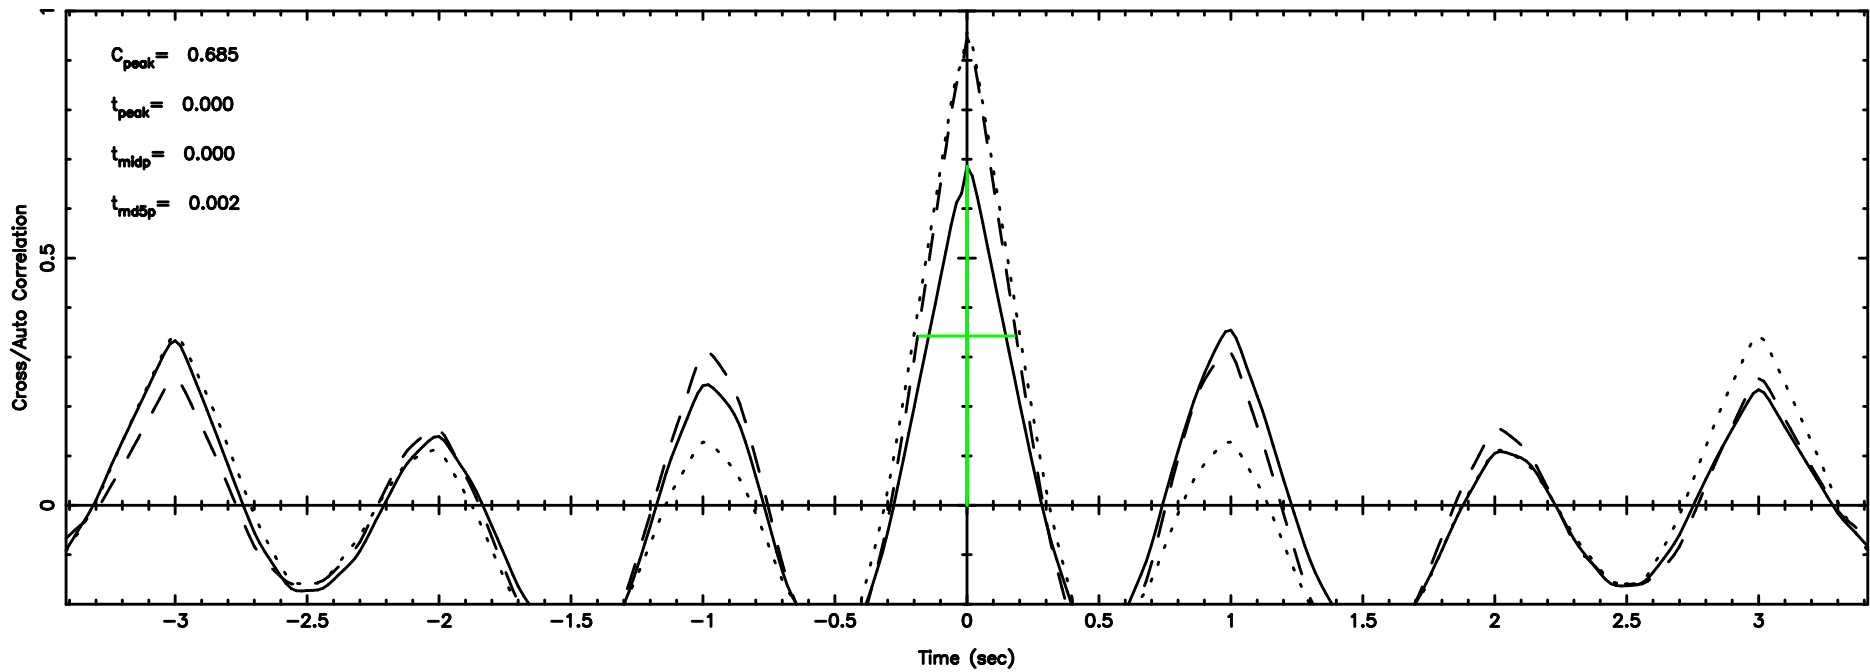

BLK: 4, SNR1: 12.426 ,SNR2: 30.374

3C43 2026/05/05 1.50UT TOYOKAWA-KISO

K20260505102827

BLK: 4, SNR1: 12.034 ,SNR2: 29.431

F20260505102832

BLK: 2,SNR1: 11.382 ,SNR2: 27.898

Frequency (Hz)

3C43 2026/05/05 1.50UT FUJI -KISO