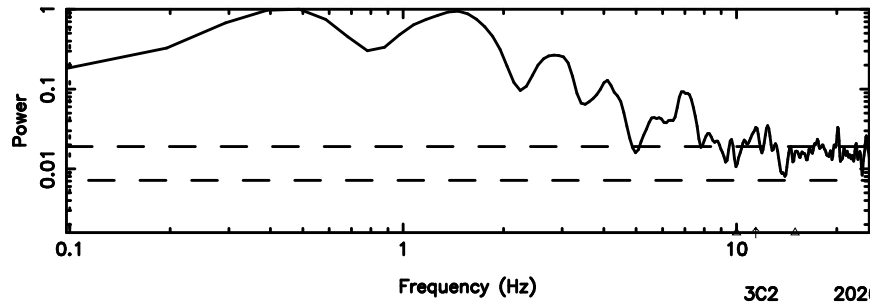

T20260505090501

BLK:12,SNR1: 4.1937 ,SNR2: 7.4257

3C2 2026/05/05 0.11UT TOYOKAWA-KISO

K20260505090458

BLK:12,SNR1: 6.2122 ,SNR2: 10.901