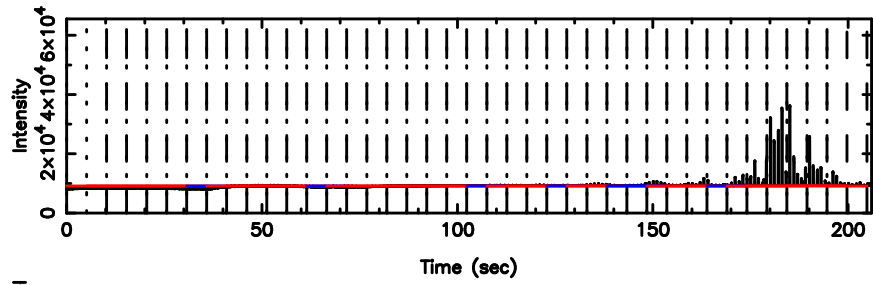

T20260505071134