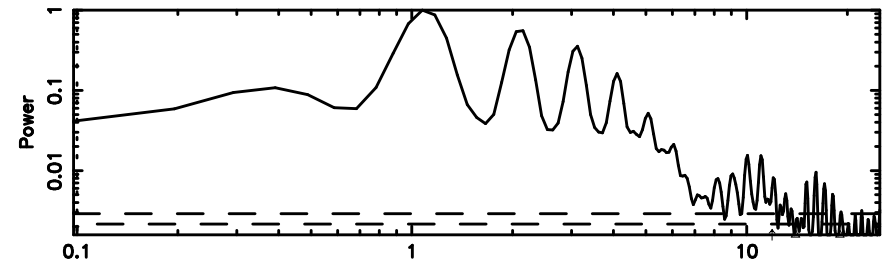

BLK:14,SNR1: 96.906 ,SNR2: 243.01

Frequency (Hz)

K20260505061556

BLK:14,SNR1: 15.290 ,SNR2: 25.636

Frequency (Hz)

2114+247 2026/05/04 21.29UT TOYOKAWA-KISO

F20260505061600

No.Good Data