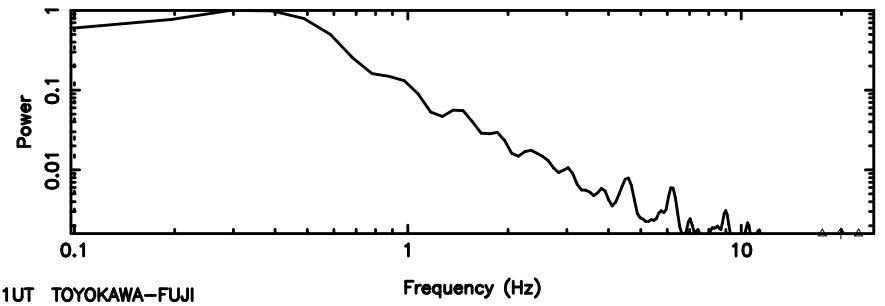

F20260505090503

3C2 2026/05/05 0.11UT TOYOKAWA-FUJI