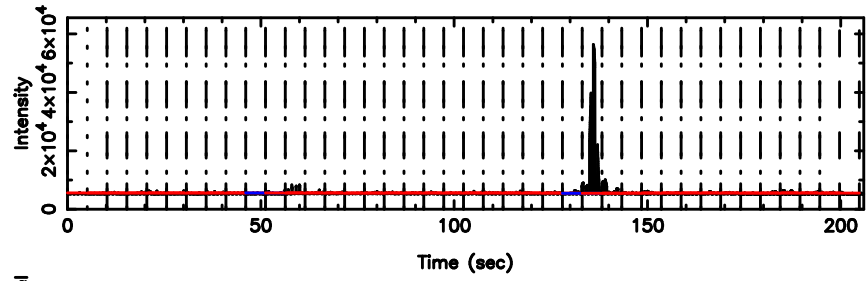

BLK: 1,SNR1: 0.56470 ,SNR2: 7.1621

0548+16 2026/05/05 5.85UT TOYOKAWA-FUJI

T20260505144911

No.Good Data

K20260505144908

No.Good Data

0548+16 2026/05/05 5.85UT TOYOKAWA-KISO

F20260505144913