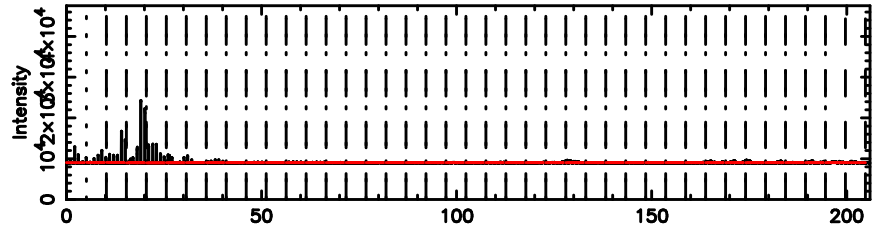

T20260505080026