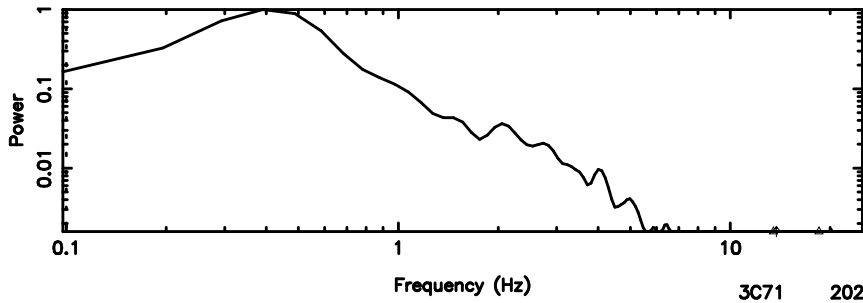

T20260505114053

BLK:18,SNR1: 33.569 ,SNR2: 48.672

F20260505114055

BLK:18,SNR1: 7.1592 ,SNR2: 11.640

3C71 2026/05/05 2.71UT TOYOKAWA-FUJI