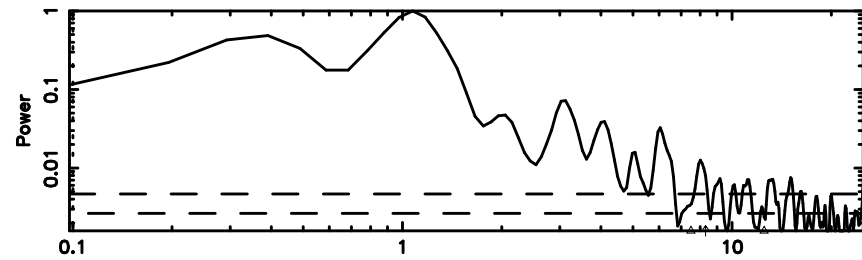

BLK: 4,SNR1: 7.6891 ,SNR2: 18.959