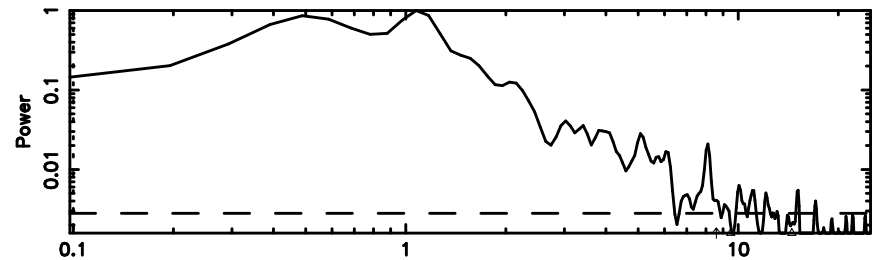

BLK: 2,SNR1: 18.115 ,SNR2: 42.516