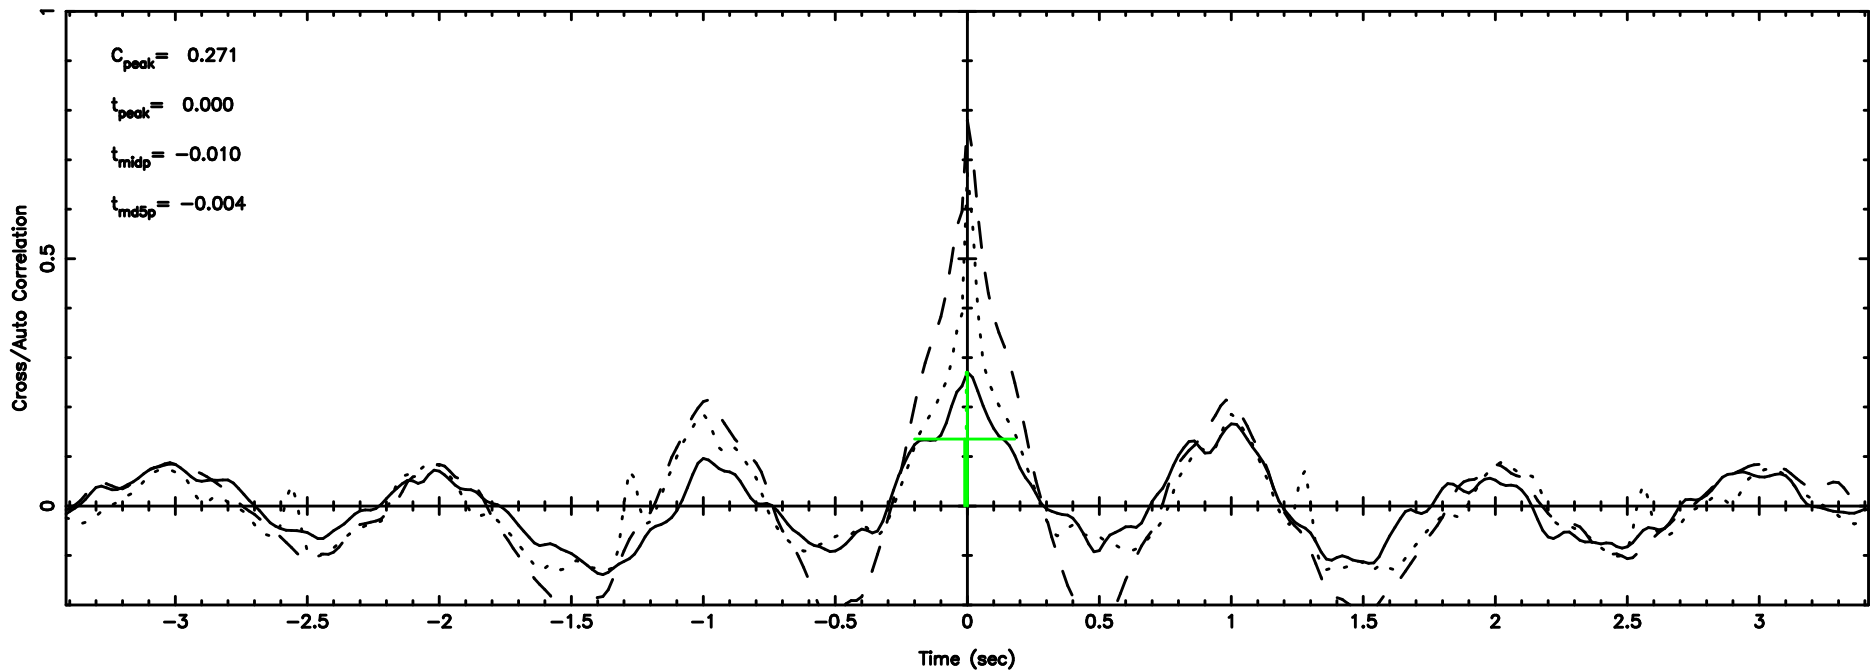

T20260505101808

BLK: 4, SNR1: 9.4472 ,SNR2: 16.760

0116+31 2026/05/05 1.33UT TOYOKAWA-FUJI

F20260505101810

BLK: 4, SNR1: 0.12953 ,SNR2: 3.4021

Frequency (Hz)

T20260505101808

BLK:10,SNR1: 16.889 ,SNR2: 30.508