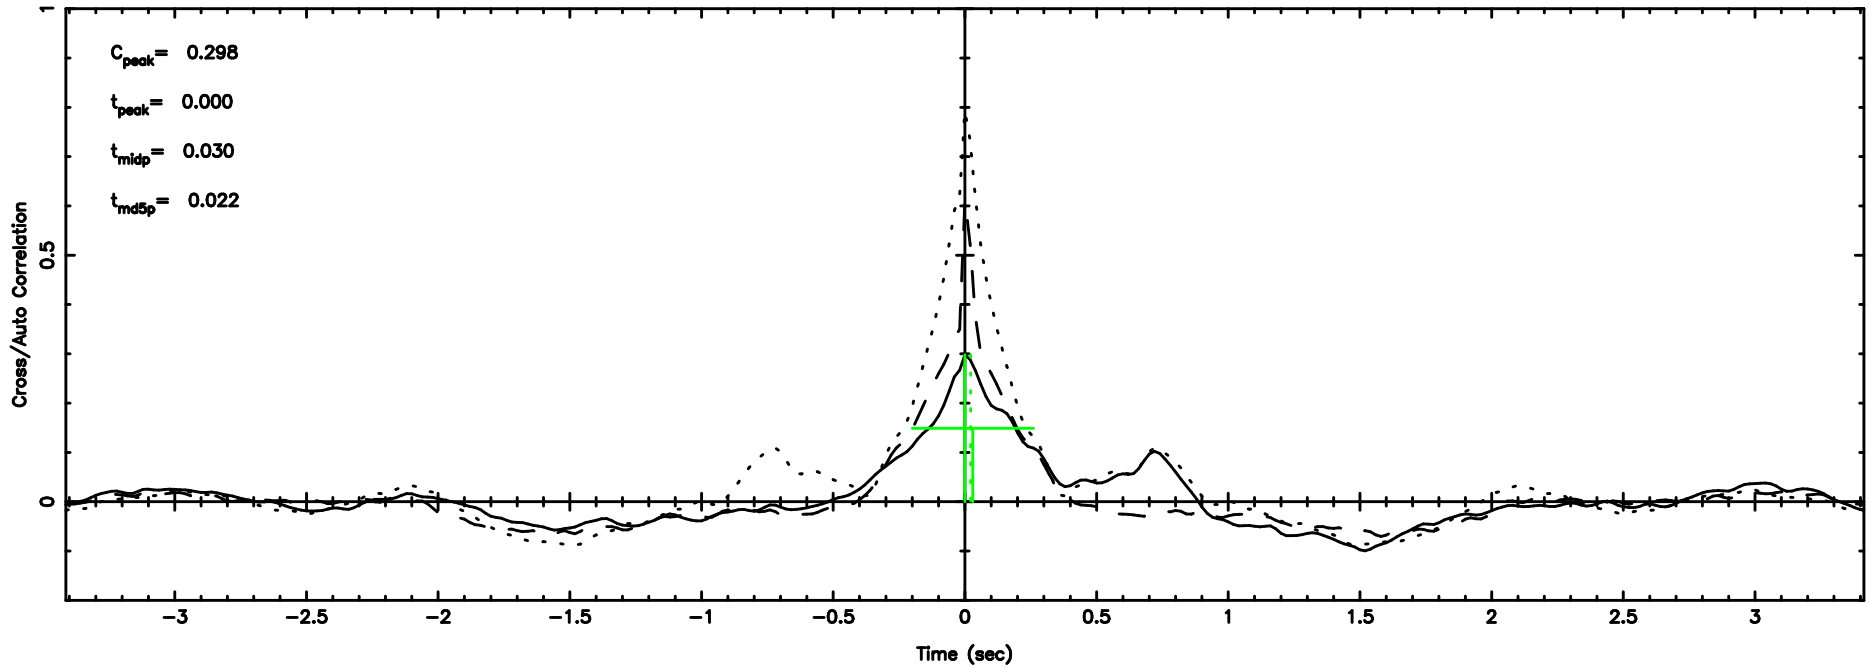

T20260505120009

BLK:24,SNR1: 5.5245 ,SNR2: 9.9240

K20260505120006

BLK:24,SNR1: 7.6833 ,SNR2: 19.931

0258+350 2026/05/05 3.03UT TOYOKAWA-KISO

F20260505120011

BLK:22,SNR1: 2.5620 ,SNR2: 8.3444

0258+350 2026/05/05 3.03UT FUJI -KISO