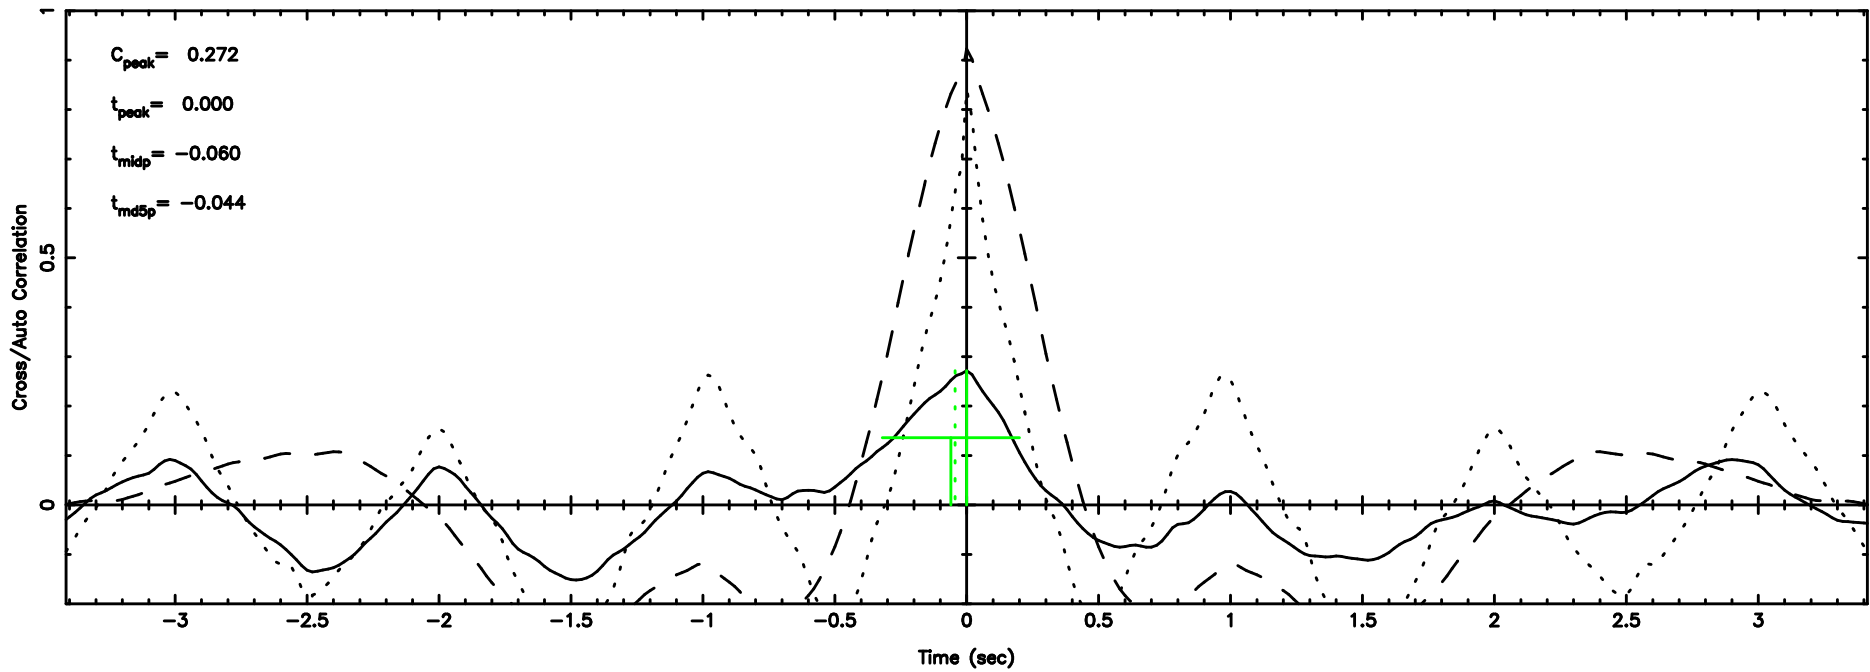

K20260505102827

BLK: 2,SNR1: 18.115 ,SNR2: 42.516

Frequency (Hz)

T20260505103614

BLK: 5,SNR1: 11.088 ,SNR2: 27.293

3C48 2026/05/05 1.63UT TOYOKAWA-FUJI

F20260505103616

BLK: 5,SNR1: 6.6570 ,SNR2: 16.633