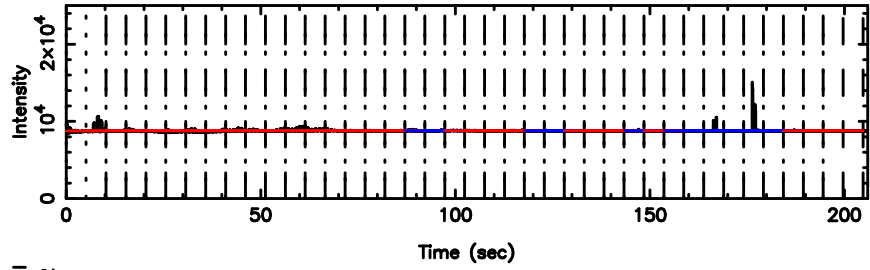

T20260505095735