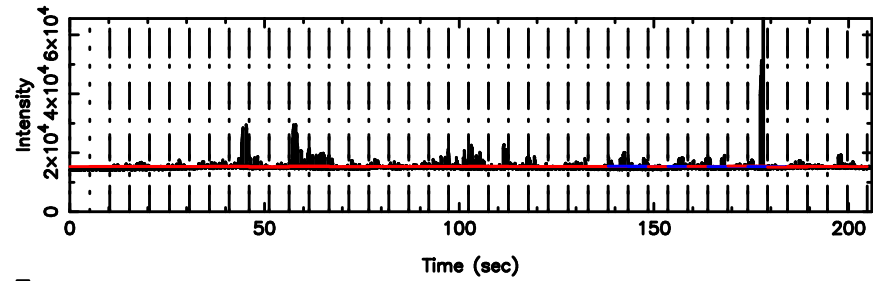

3C12 2026/05/05 0.55UT FUJI -KISO

K20260505093112