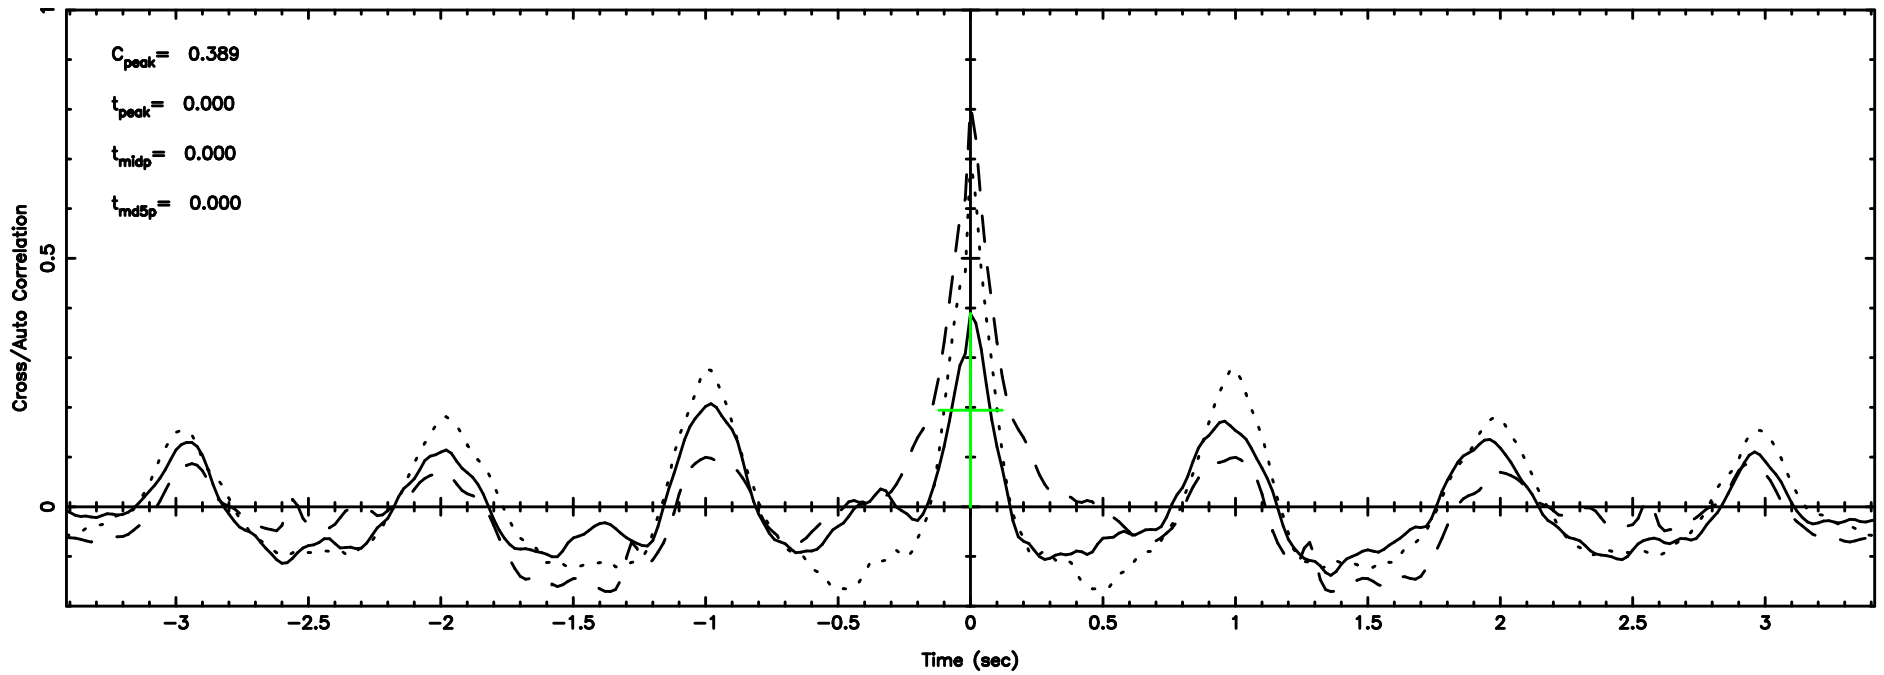

Frequency (Hz)

3C454.3 2026/05/04 22.91UT FUJI -KISO