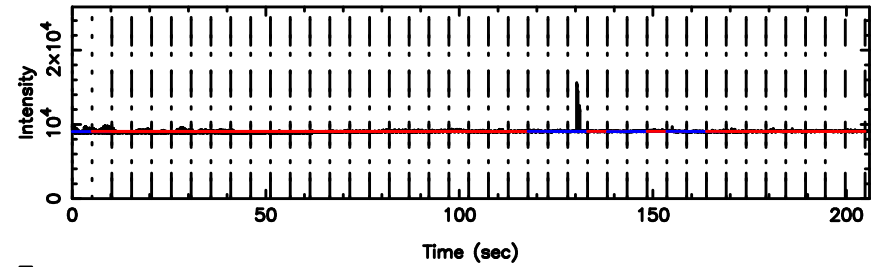

K20260505133104