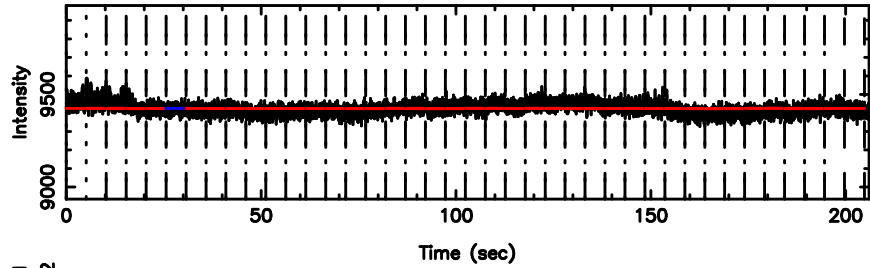

T20260505091223

BLK: 1,SNR1:-0.29384E-01,SNR2: 0.20654