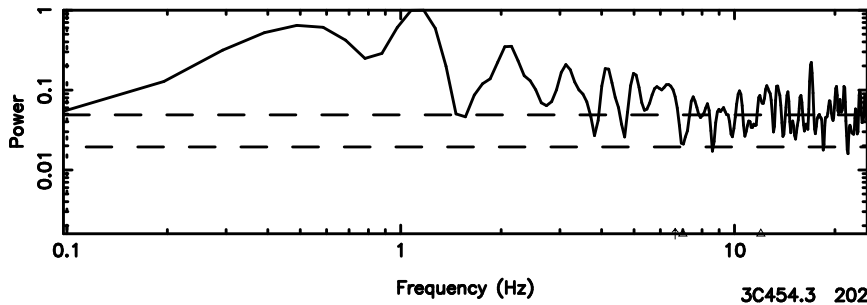

BLK: 2,SNR1: 1.0509 ,SNR2: 2.8964

3C454.3 2026/05/04 22.91UT TOYOKAWA-FUJI

F20260505075245