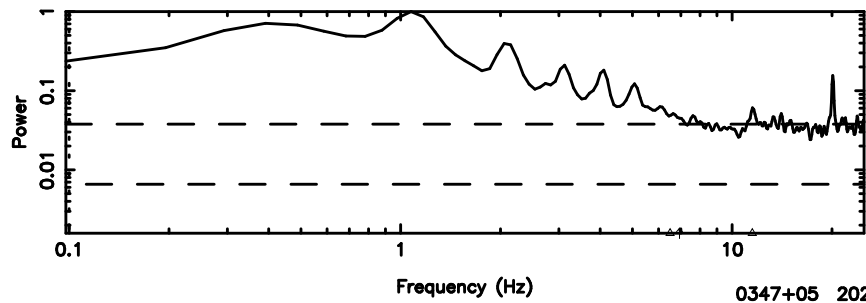

BLK:19,SNR1: 1.5959 ,SNR2: 4.6850