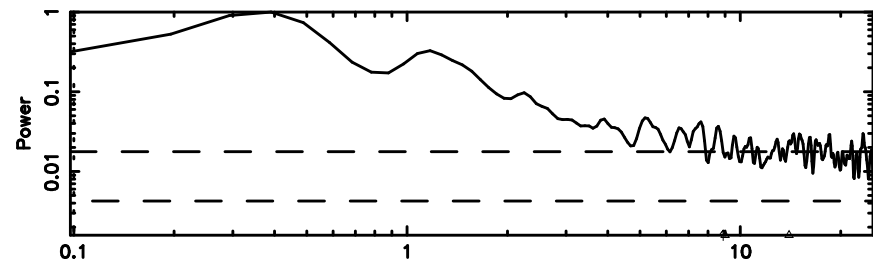

BLK: 6,SNR1: 1.9854 ,SNR2: 4.6902

0011+344 2026/05/05 0.23UT TOYOKAWA-KISO

F20260505091225

BLK: 5,SNR1:-0.13737 ,SNR2: 1.2426

Frequency (Hz)

K20260505091220

BLK: 5,SNR1: 2.1345 ,SNR2: 4.7479

Frequency (Hz)