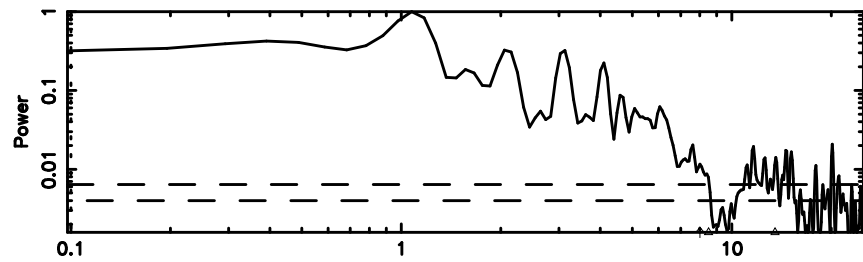

BLK: 2,SNR1: 10.285 ,SNR2: 25.140

Frequency (Hz)

0556+191 2026/05/05 5.99UT TOYOKAWA-FUJI

T20260505145748

BLK: 1,SNR1: 8.5352 ,SNR2: 21.498

Frequency (Hz)

K20260505145745

BLK: 1,SNR1: 8.3590 ,SNR2: 24.892