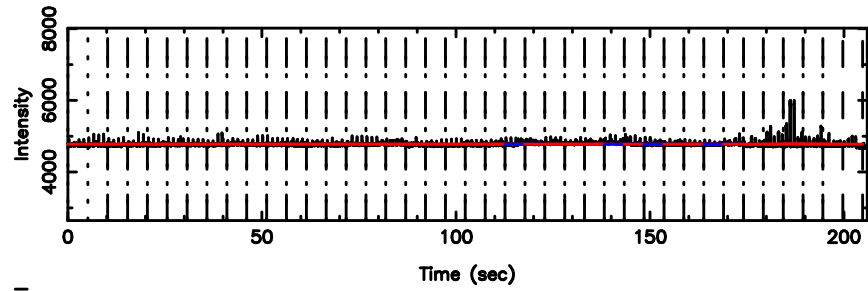

F20260505114055