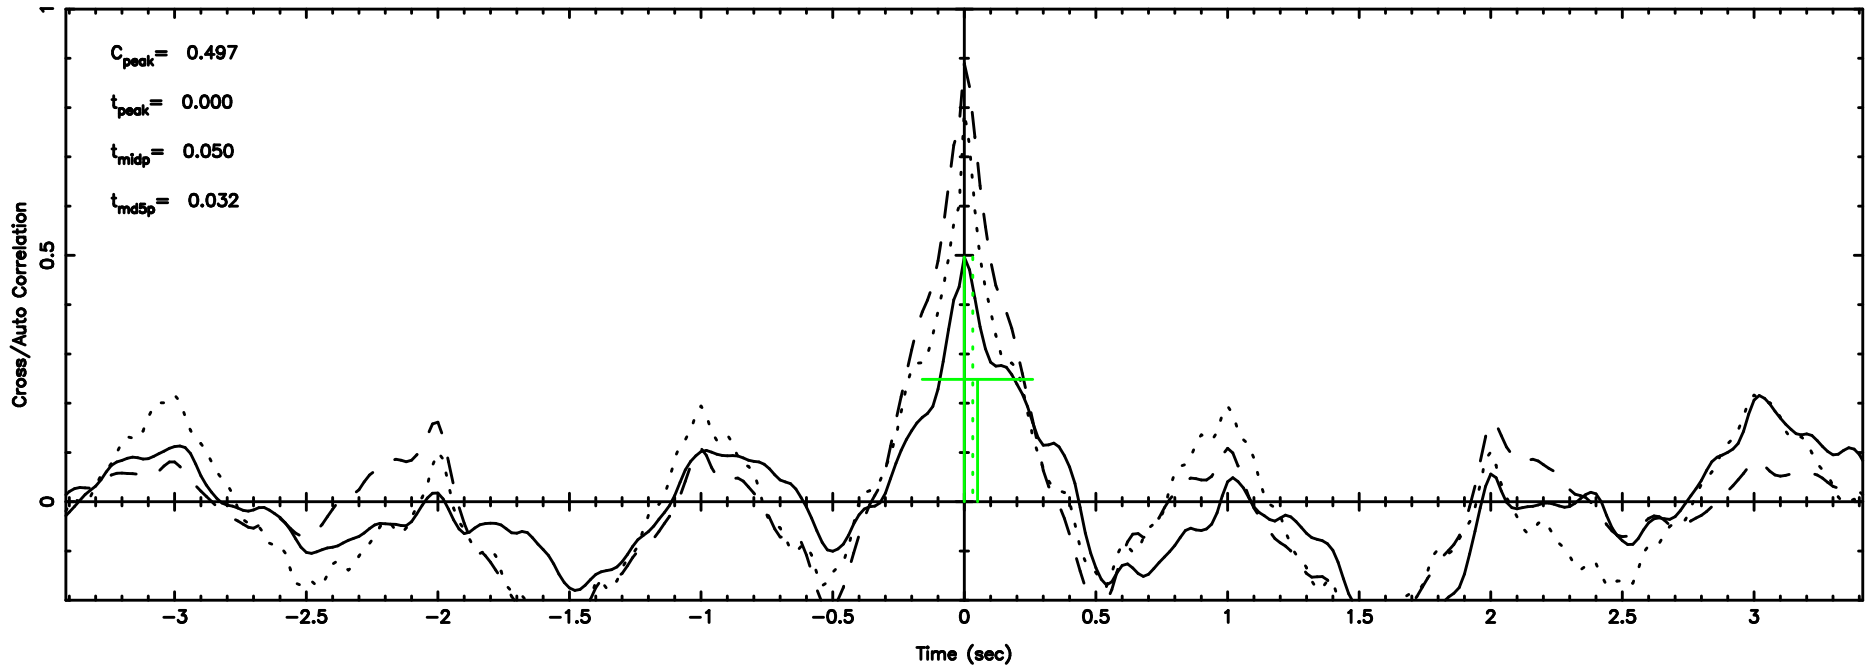

T20260505122129

BLK: 2,SNR1: 5.9278 ,SNR2: 14.888

K20260505122127

BLK: 2,SNR1: 7.9424 ,SNR2: 19.553

0320+05 2026/05/05 3.39UT TOYOKAWA-KISO