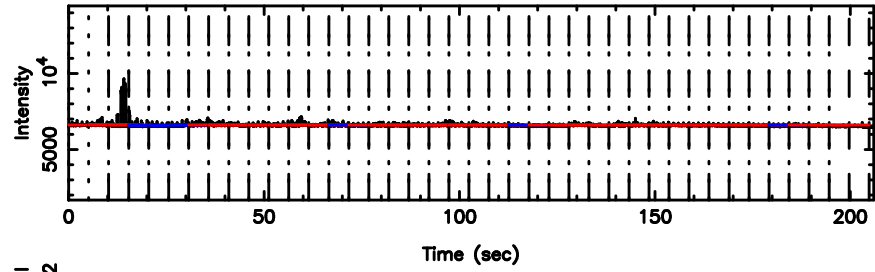

BLK: 4,SNR1: 5.6893 ,SNR2: 10.657

Frequency (Hz)

2203-18 2026/05/04 22.11UT TOYOKAWA-KISO

F20260505070514

BLK: 6,SNR1: 0.45447 ,SNR2: 6.2737

Frequency (Hz)

K20260505070510

BLK: 6,SNR1: 3.0831 ,SNR2: 7.8276