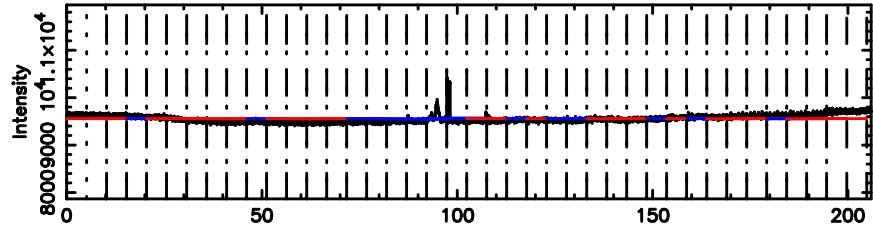

BLK: 4,SNR1: 0.20086 ,SNR2: 0.92168

F20260505071859

BLK: 4,SNR1:-0.84630E-01,SNR2: 1.1264

2217+128 2026/05/04 22.34UT TOYOKAWA-FUJI

T20260505071857

BLK:14,SNR1: 6.6767 ,SNR2: 11.752

Frequency (Hz)

K20260505071855