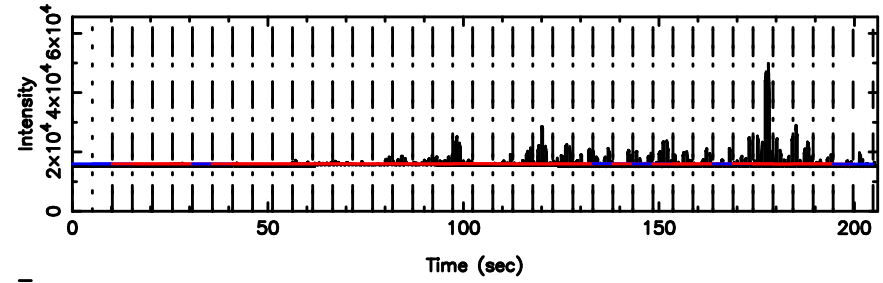

Frequency (Hz)

F20260505065826

BLK: 5,SNR1: 9.4141 ,SNR2: 23.249

Frequency (Hz)

2156-043 2026/05/04 22.00UT TOYOKAWA-FUJI

T20260505065824

BLK: 7,SNR1: 21.148 ,SNR2: 37.577

K20260505065822