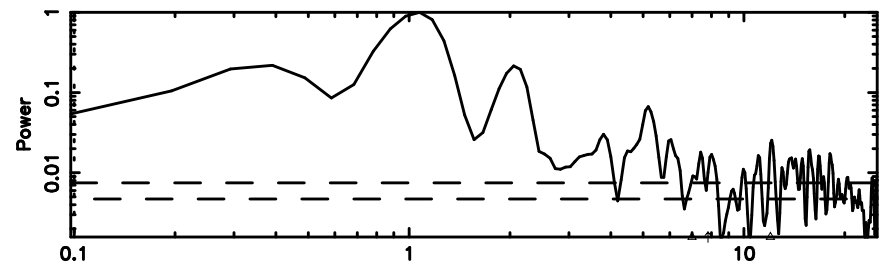

Frequency (Hz)

F20260505054544

BLK: 1,SNR1: 1.7038 ,SNR2: 8.2061

Frequency (Hz)

2045+483 2026/05/04 20.79UT FUJI -KISO

K20260505054540

BLK: 1,SNR1: 4.4280 ,SNR2: 11.194

Frequency (Hz)