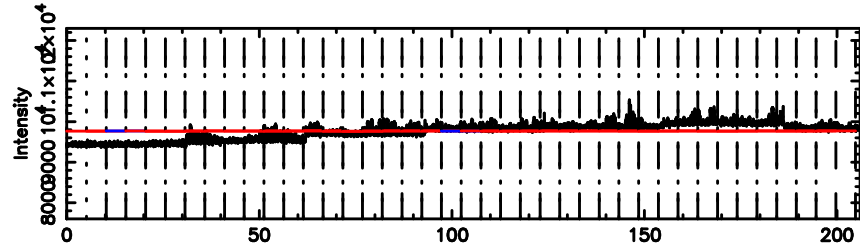

Frequency (Hz)

0821+394 2026/05/05 8.41UT TOYOKAWA-KISO

F20260505172239

BLK: 2,SNR1:-0.13951 ,SNR2: 2.7183

Frequency (Hz)

K20260505172234

BLK: 2,SNR1: 0.98952 ,SNR2: 4.1390

Frequency (Hz)