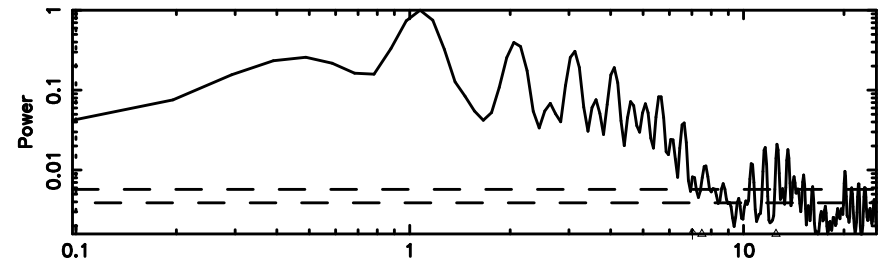

BLK: 9, SNR1: 7.4158 , SNR2: 21.422