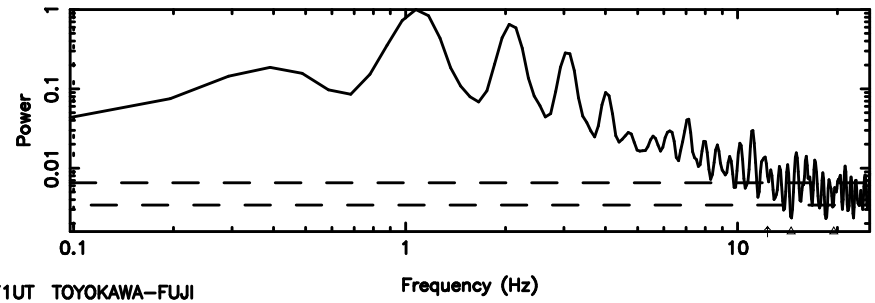

K20260505112236

No.Good Data

Frequency (Hz)

3C67 2026/05/05 2.41UT FUJI -KISO

T20260505114053

BLK:18,SNR1: 33.569 ,SNR2: 48.672

F20260505114055

BLK:18,SNR1: 7.1592 ,SNR2: 11.640