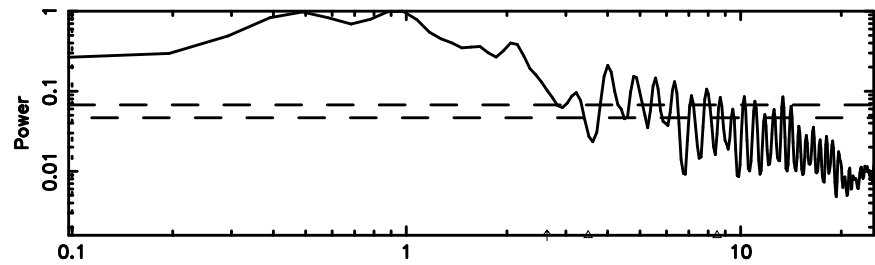

BLK: 4,SNR1: 5.6893 ,SNR2: 10.657

Frequency (Hz)

2203-18 2026/05/04 22.11UT TOYOKAWA-KISO

F20260505070514

BLK: 6,SNR1: 0.45447 ,SNR2: 6.2737

Frequency (Hz)

K20260505070510

BLK: 6,SNR1: 3.0831 ,SNR2: 7.8276