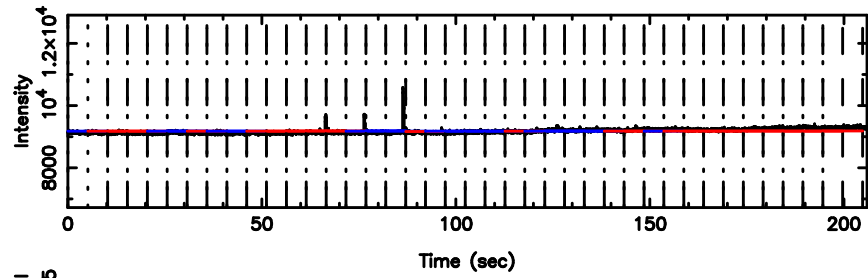

3C71 2026/05/05 2.71UT FUJI -KISO

K20260505114050

BLK: 4,SNR1: 1.8513 ,SNR2: 5.7910

T20260505120009

BLK:17,SNR1: 6.1606 ,SNR2: 11.053

F20260505120011

BLK:17,SNR1: 2.5630 ,SNR2: 8.3480

0258+350 2026/05/05 3.03UT TOYOKAWA-FUJI