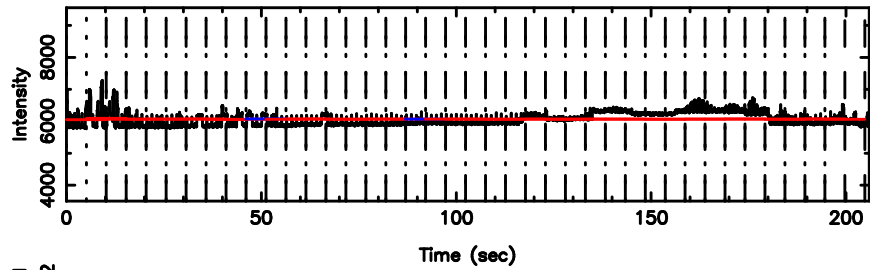

BLK:10,SNR1: 145.07 ,SNR2: 140.91

Frequency (Hz)

K20260505084902

BLK:10,SNR1: 136.80 ,SNR2: 140.25

Frequency (Hz)

2347-02 2026/05/04 23.85UT TOYOKAWA-KISO

F20260505084907

BLK: 2,SNR1: 4.2260 ,SNR2: 17.408