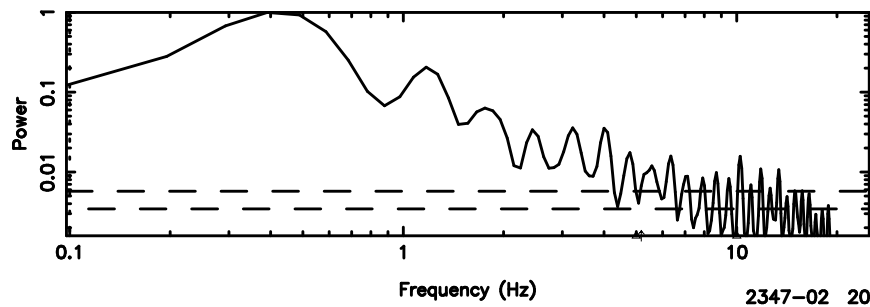

BLK:10,SNR1: 145.07 ,SNR2: 140.91

Frequency (Hz)

K20260505084902

BLK:10,SNR1: 136.80 ,SNR2: 140.25

Frequency (Hz)

2347-02 2026/05/04 23.85UT TOYOKAWA-KISO

F20260505084907

BLK: 2,SNR1: 4.2260 ,SNR2: 17.408