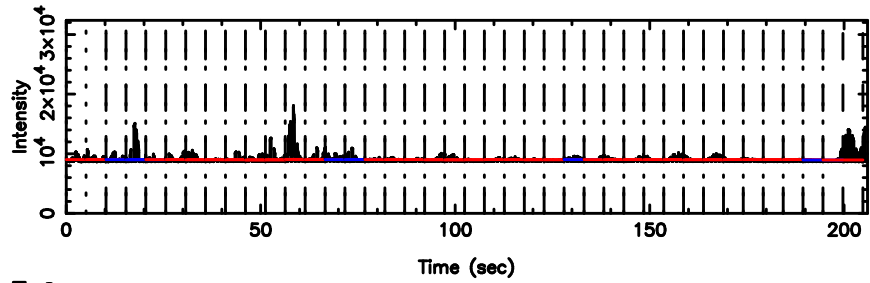

T20260505100718