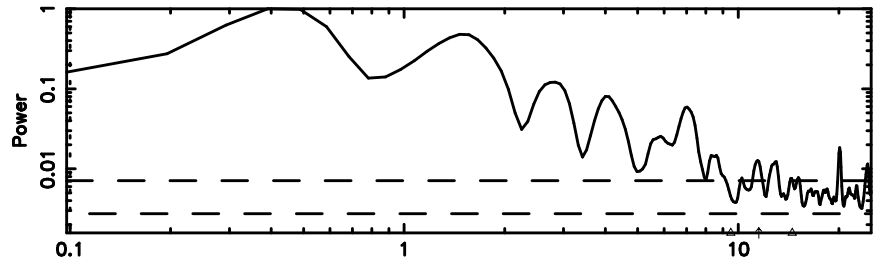

BLK: 4,SNR1: 0.20086 ,SNR2: 0.92168

F20260505071859

BLK: 4,SNR1:-0.84630E-01,SNR2: 1.1264

2217+128 2026/05/04 22.34UT TOYOKAWA-FUJI

T20260505071857

BLK:14,SNR1: 6.6767 ,SNR2: 11.752

Frequency (Hz)

K20260505071855