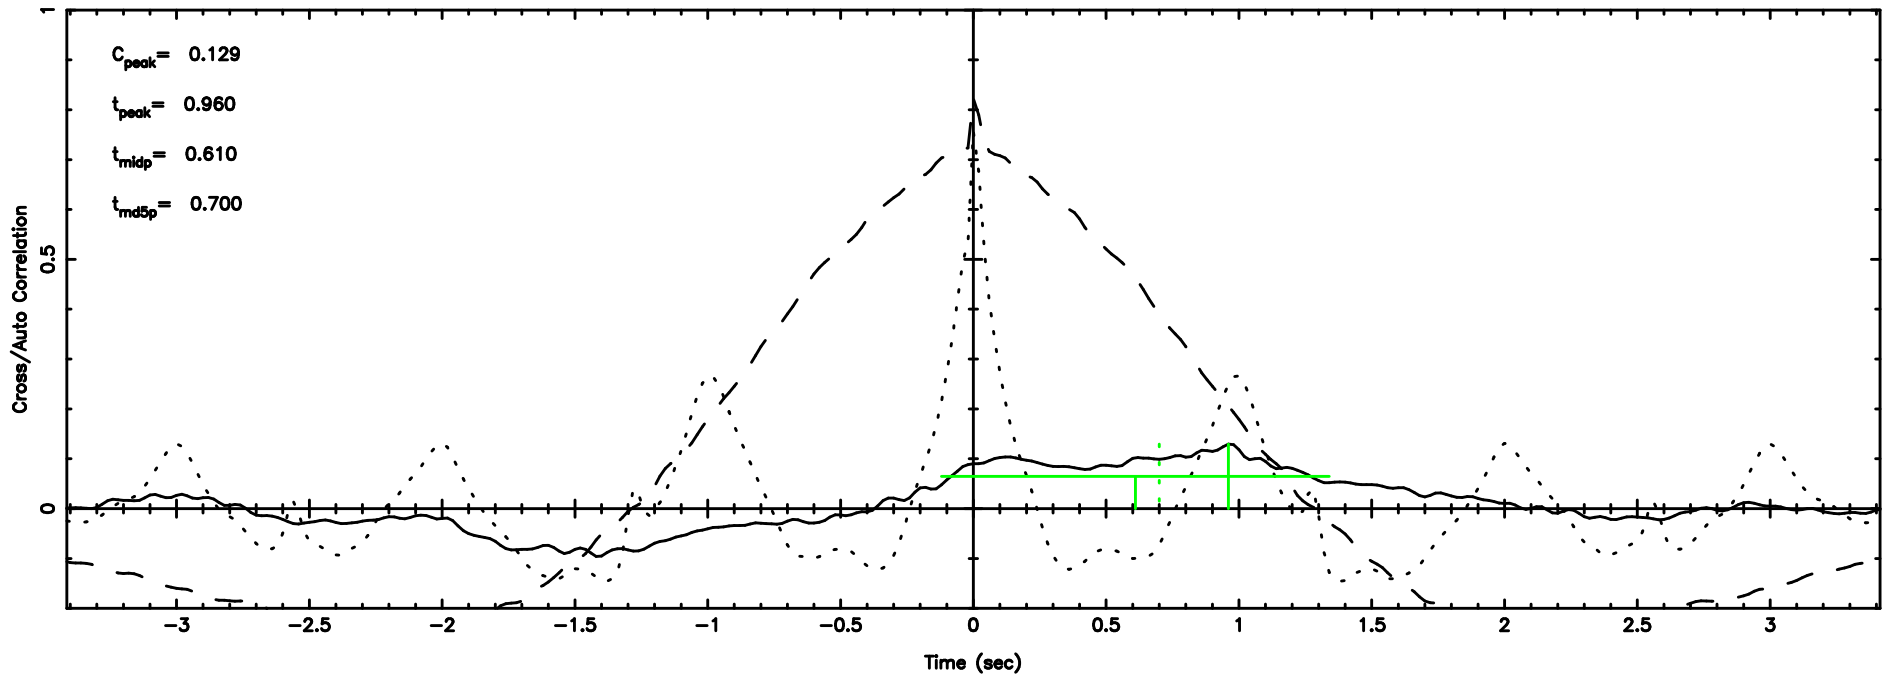

Frequency (Hz)

F20260505064115

BLK:10,SNR1: 1.4772 ,SNR2: 5.4912

Frequency (Hz)

2139+028 2026/05/04 21.72UT TOYOKAWA-FUJI

T20260505064113

BLK:16,SNR1: 54.645 ,SNR2: 101.65

Frequency (Hz)