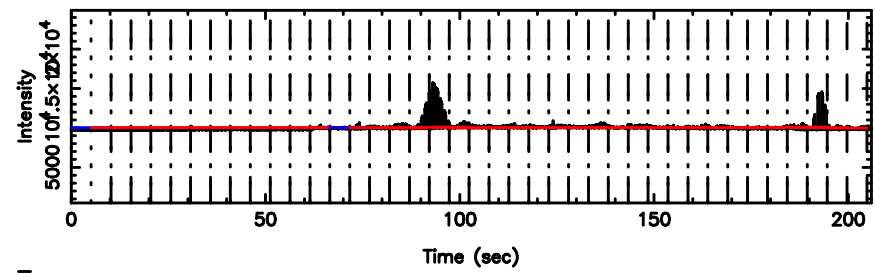

K20260505105556