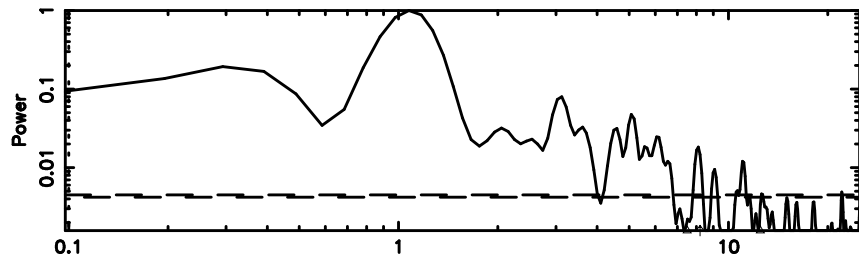

BLK:10,SNR1: 3.8078 ,SNR2: 14.265

K20260505162323

BLK:10,SNR1: 3.2605 ,SNR2: 6.2397

0723+10 2026/05/05 7.42UT TOYOKAWA-KISO

F20260505162328

BLK: 4,SNR1: 6.3246 ,SNR2: 16.213

Frequency (Hz)

K20260505162323