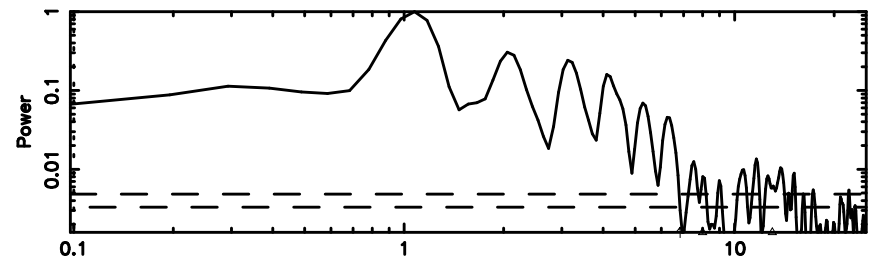

BLK: 2,SNR1: 10.285 ,SNR2: 25.140

Frequency (Hz)

0556+191 2026/05/05 5.99UT TOYOKAWA-FUJI

T20260505145748

BLK: 1,SNR1: 8.5352 ,SNR2: 21.498

Frequency (Hz)

K20260505145745

BLK: 1,SNR1: 8.3590 ,SNR2: 24.892