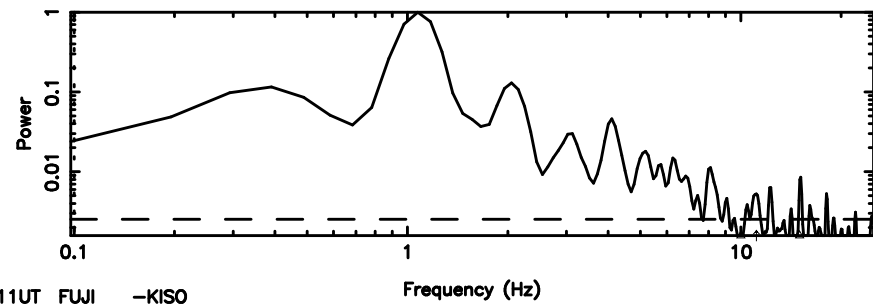

3C2 2026/05/05 0.11UT TOYOKAWA-KISO

K20260505090458

BLK:12,SNR1: 6.2122 ,SNR2: 10.901

F20260505090503

BLK: 3,SNR1:-0.28536 ,SNR2: 1.0859

3C2 2026/05/05 0.11UT FUJI -KISO

K20260505090458

BLK: 3,SNR1: 9.5376 ,SNR2: 17.262