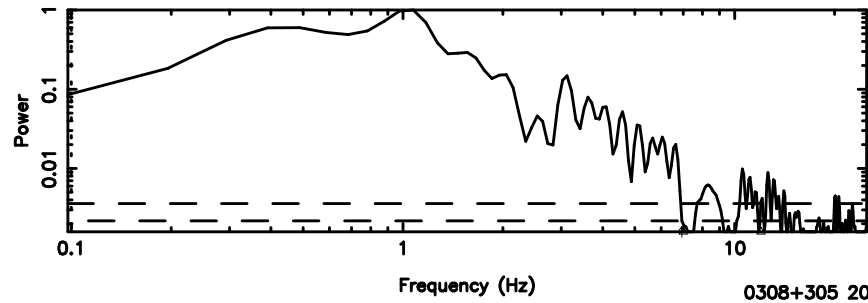

BLK: 2,SNR1: 2.8730 ,SNR2: 9.0013

0308+305 2026/05/05 3.19UT TOYOKAWA-KISO

K20260505120955

BLK: 2,SNR1: 15.435 ,SNR2: 36.706

F20260505121000

BLK: 4,SNR1: 14.190 ,SNR2: 41.608

K20260505120955

BLK: 4,SNR1: 9.9523 ,SNR2: 28.774