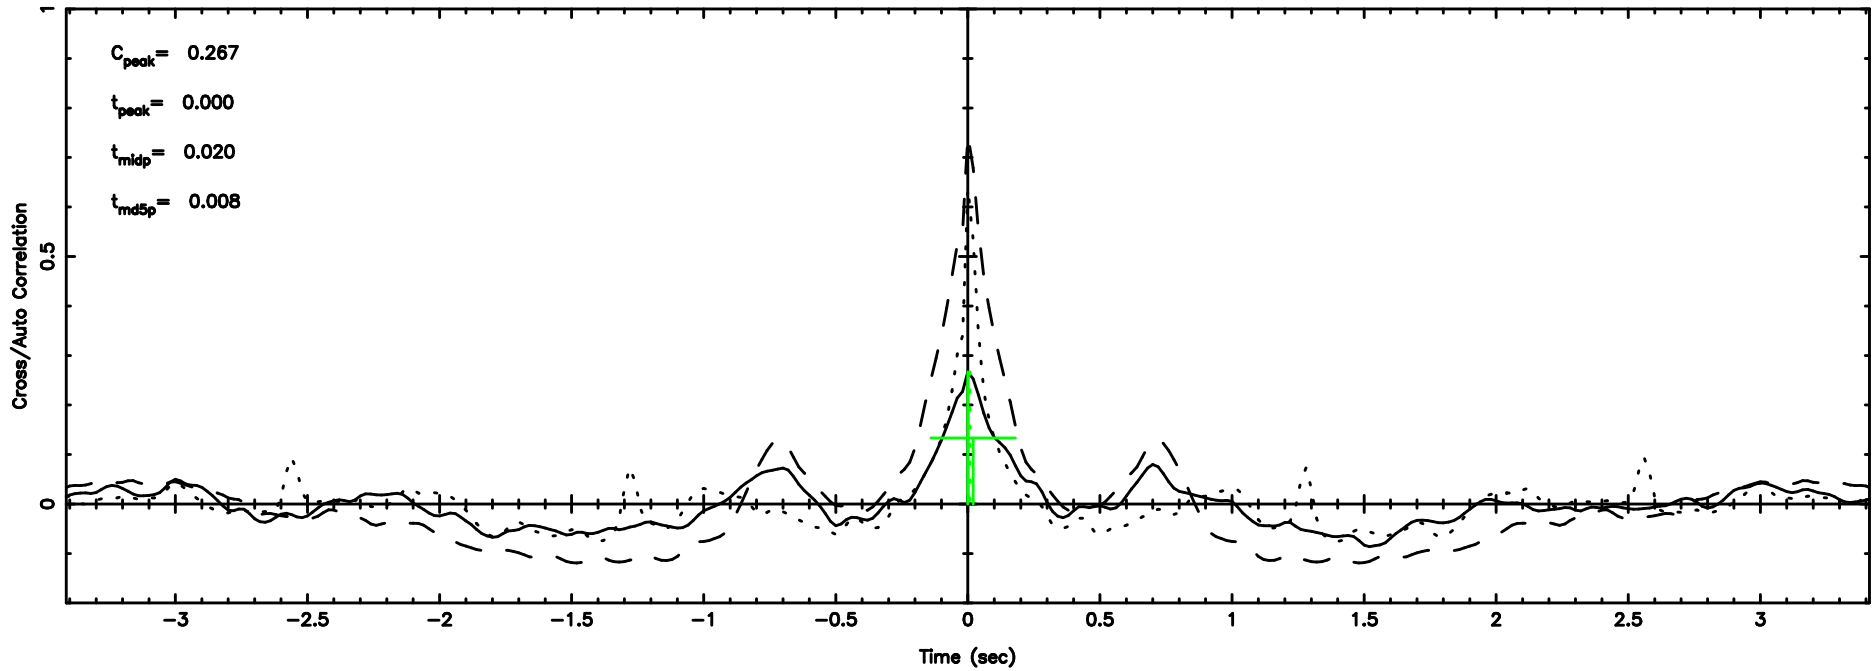

T20260505095735

BLK:11,SNR1: 9.2872 ,SNR2: 16.615

0056-00 2026/05/05 0.99UT TOYOKAWA-FUJI

F20260505095737

BLK:11,SNR1: 0.50044 ,SNR2: 2.4478

T20260505095735

BLK:14,SNR1: 9.2219 ,SNR2: 16.499

0056-00 2026/05/05 0.99UT TOYOKAWA-KISO