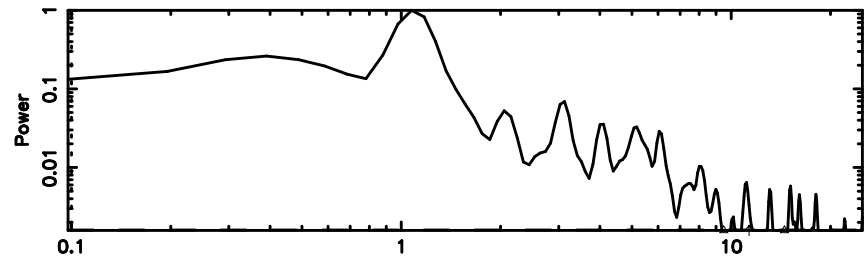

Frequency (Hz)

0732+33 2026/05/05 7.59UT TOYOKAWA-FUJI

T20260505163341

BLK: 2, SNR1: 21.917 , SNR2: 39.508

Frequency (Hz)

K20260505163338

BLK: 2, SNR1: 19.518 , SNR2: 34.525

Frequency (Hz)