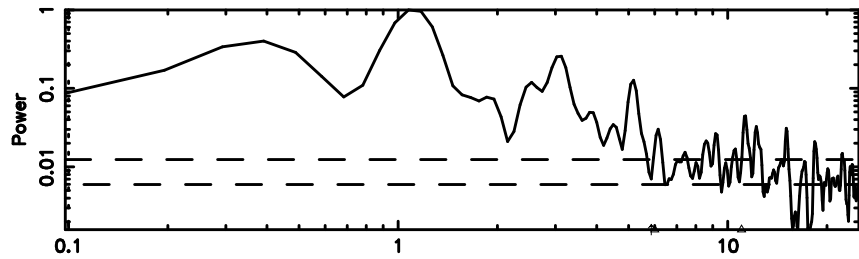

BLK: 1,SNR1: 3.0575 ,SNR2: 10.763