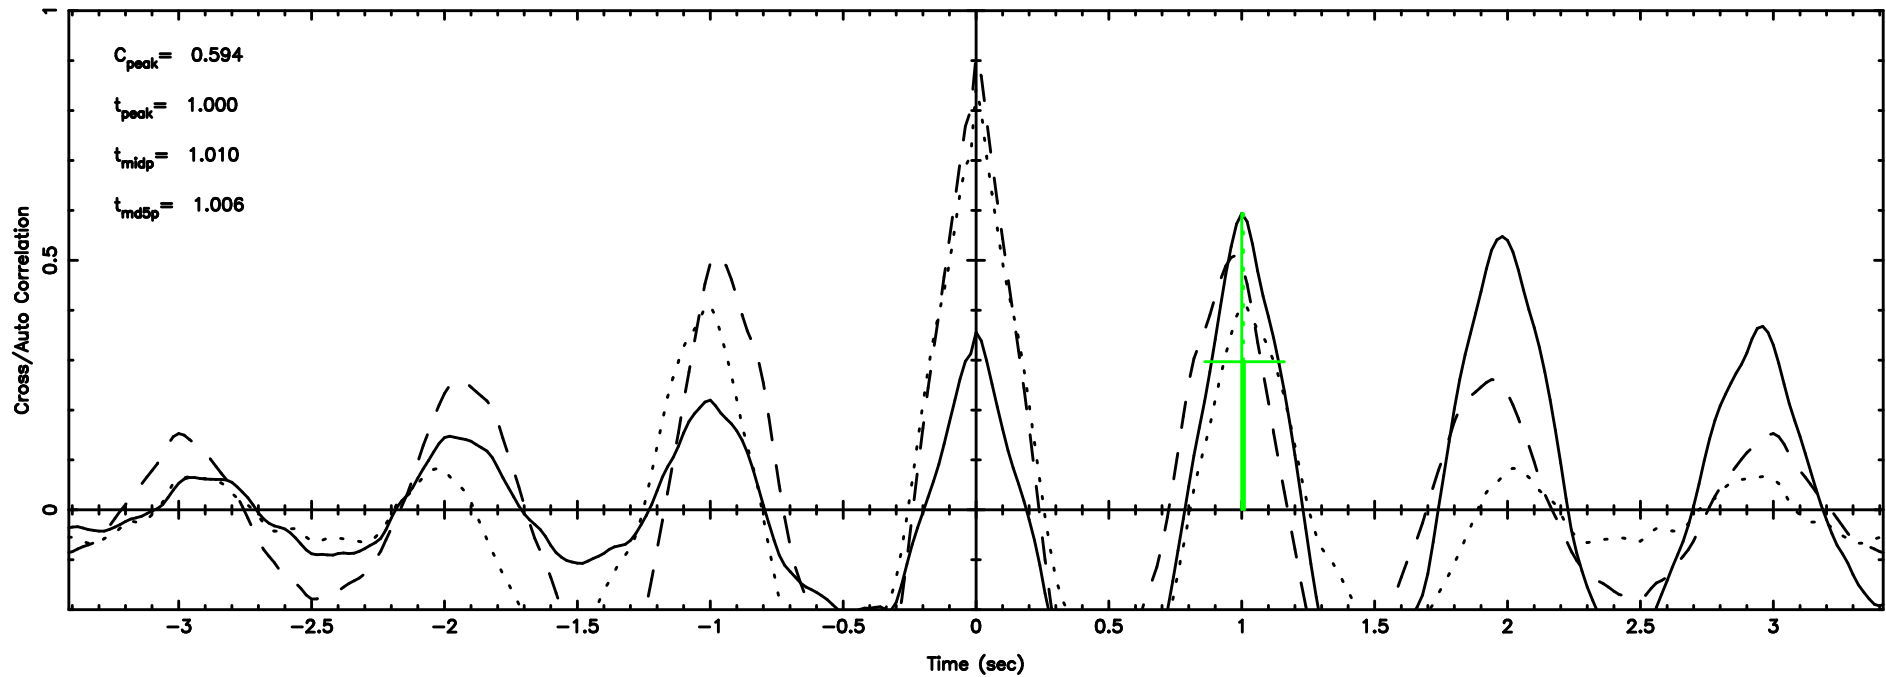

Frequency (Hz)

F20260505054544

BLK: 1,SNR1: 1.7038 ,SNR2: 8.2061

Frequency (Hz)

2045+483 2026/05/04 20.79UT FUJI -KISO

K20260505054540

BLK: 1,SNR1: 4.4280 ,SNR2: 11.194

Frequency (Hz)