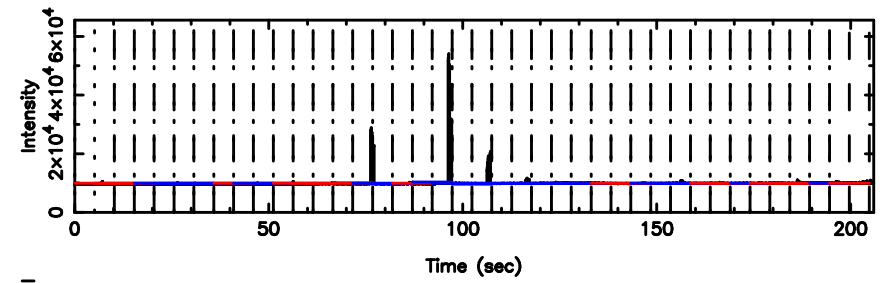

0258+350 2026/05/05 3.03UT FUJI -KISO

K20260505120006