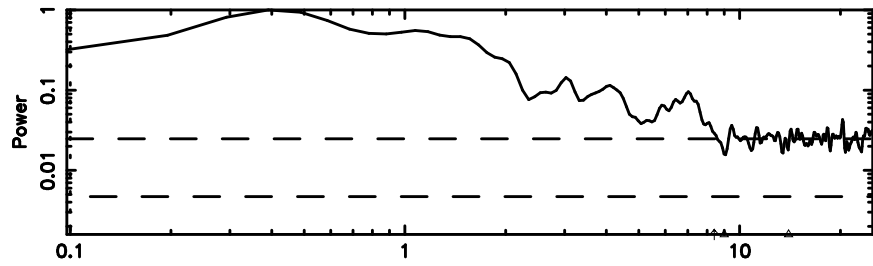

Frequency (Hz)

2131+379 2026/05/04 21.57UT TOYOKAWA-FUJI

T20260505063240

BLK:16,SNR1: 2.6403 ,SNR2: 6.2834

Frequency (Hz)

K20260505063237

BLK:16,SNR1: 7.7525 ,SNR2: 20.039

Frequency (Hz)