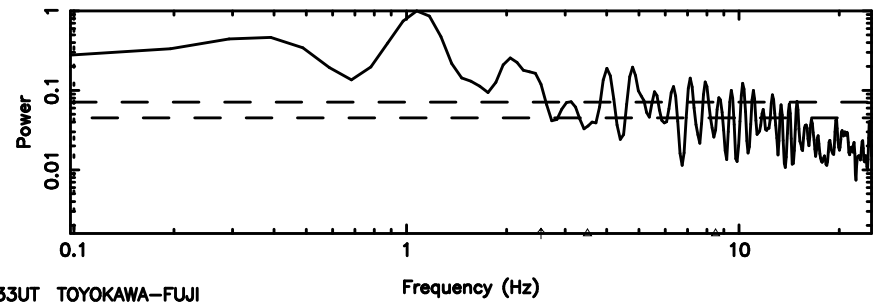

T20260505101808

BLK: 4, SNR1: 9.4472 ,SNR2: 16.760

0116+31 2026/05/05 1.33UT TOYOKAWA-FUJI

F20260505101810

BLK: 4, SNR1: 0.12953 ,SNR2: 3.4021

Frequency (Hz)

T20260505101808

BLK:10,SNR1: 16.889 ,SNR2: 30.508