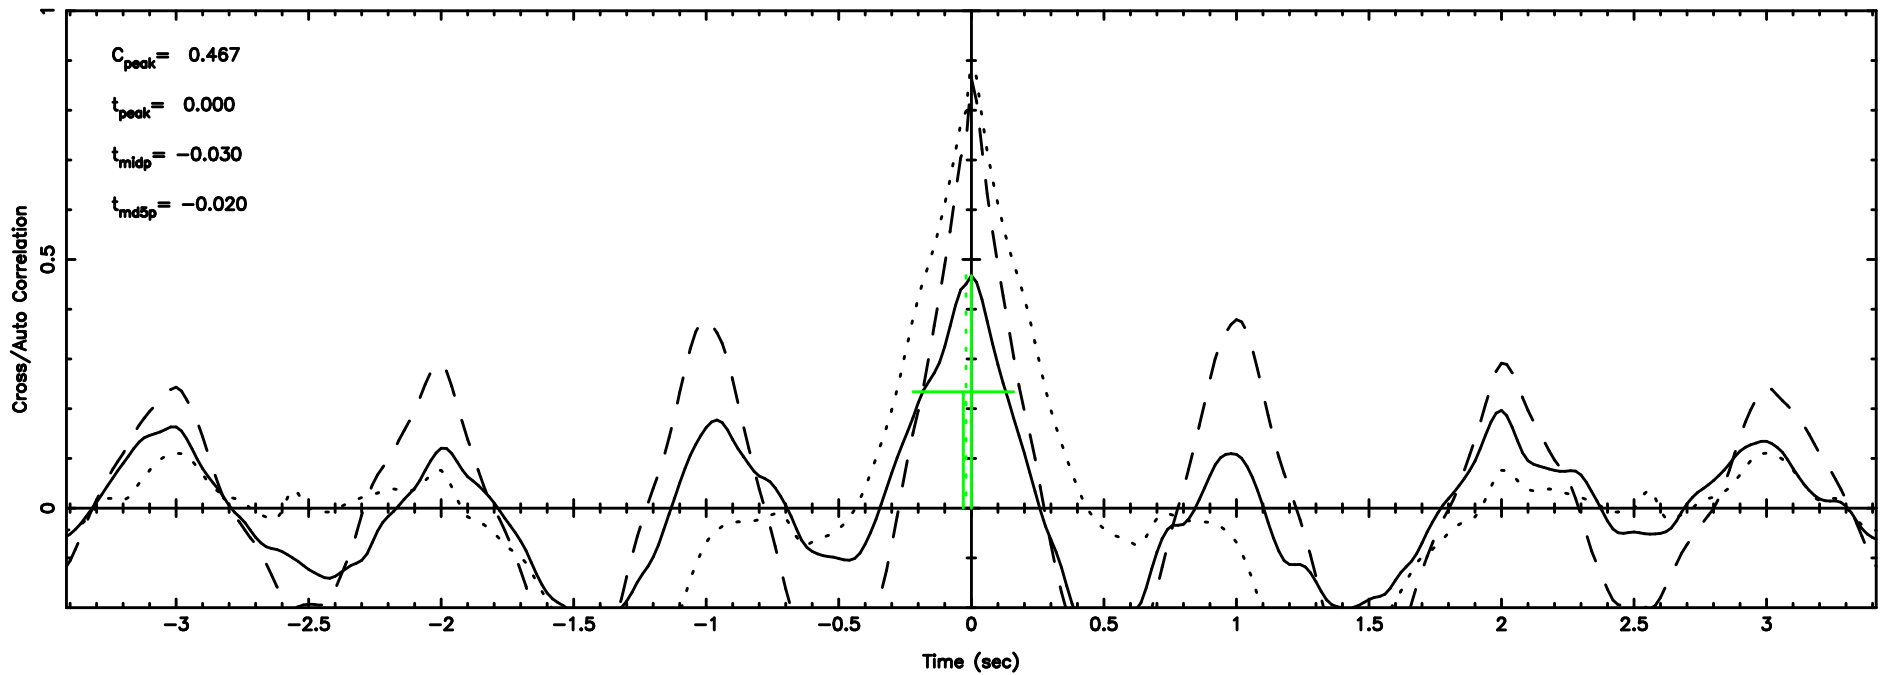

Frequency (Hz)

T20260505073128

BLK: 2,SNR1: 7.1418 ,SNR2: 16.770

Frequency (Hz)

F20260505073130

BLK: 2,SNR1: 2.8798 ,SNR2: 15.265

Frequency (Hz)

2229-093 2026/05/04 22.55UT TOYOKAWA-FUJI