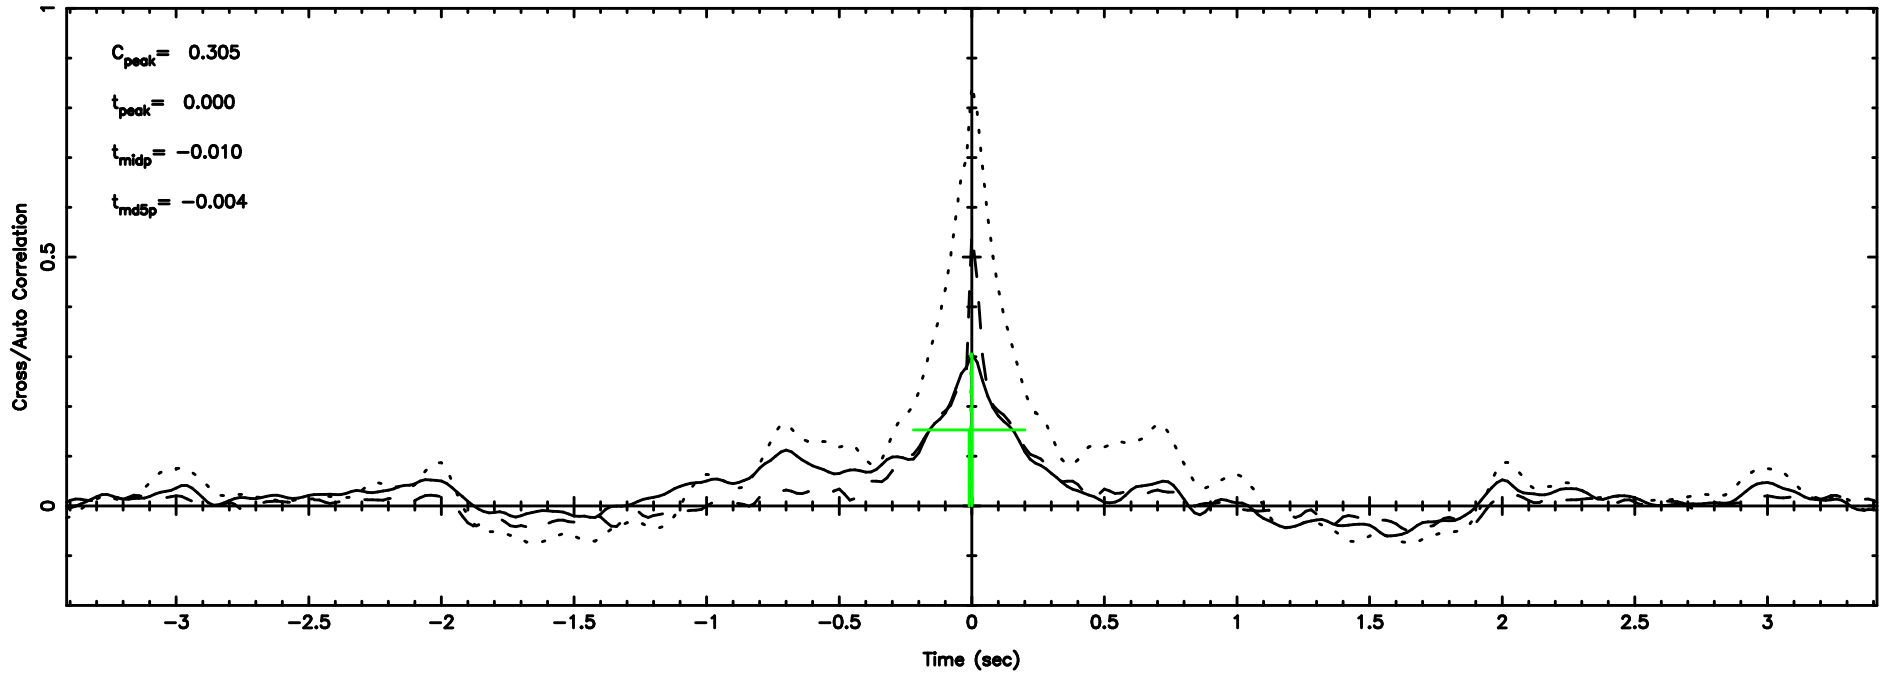

Frequency (Hz)

2217+128 2026/05/04 22.34UT TOYOKAWA-KISO