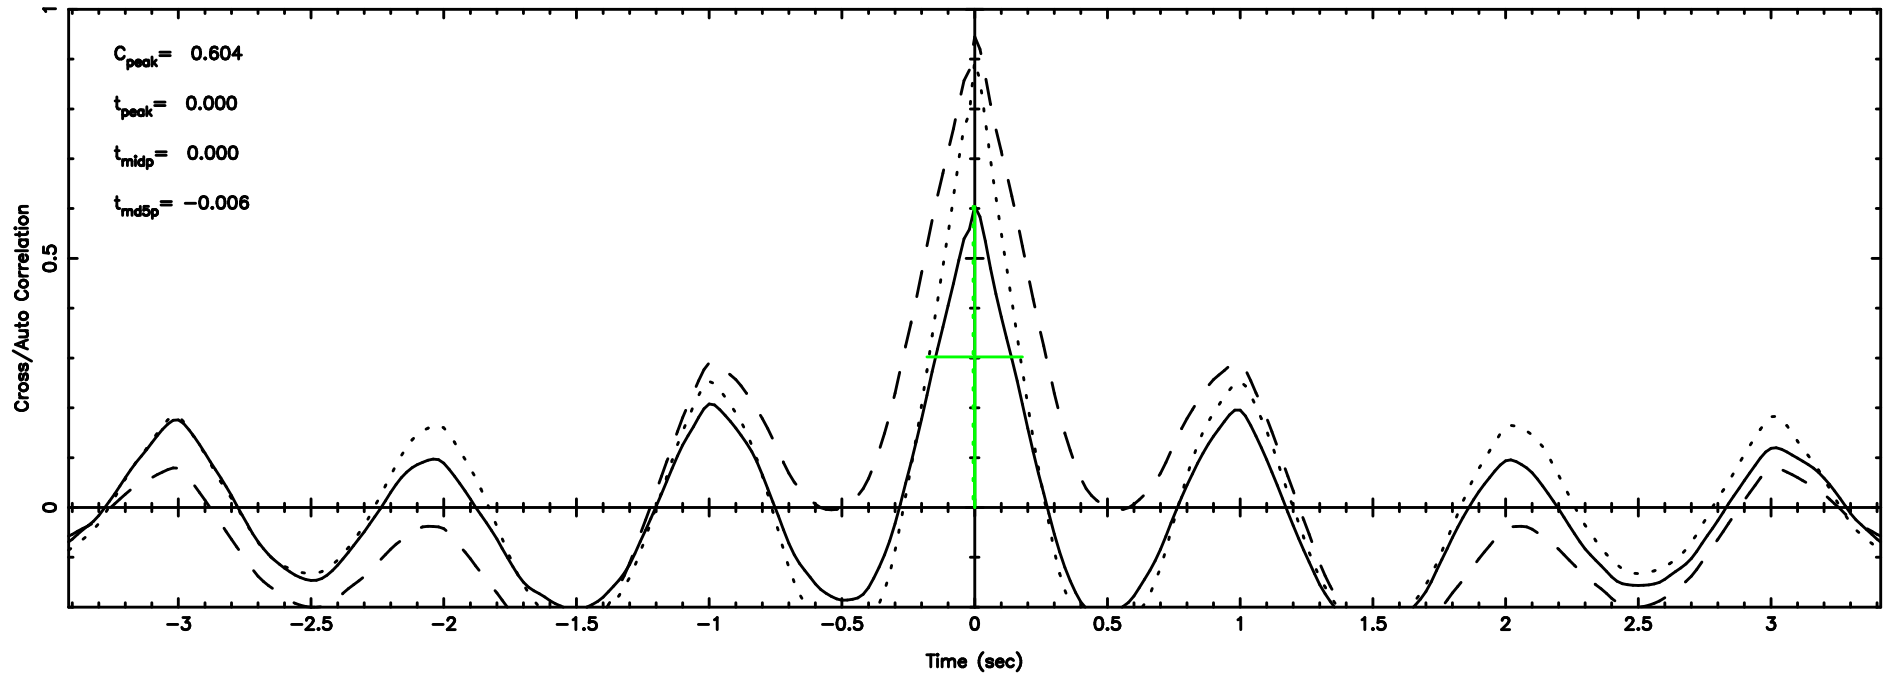

T20260505065824

BLK: 7,SNR1: 21.148 ,SNR2: 37.577

K20260505065822

BLK: 7,SNR1: 16.071 ,SNR2: 28.161

2156-043 2026/05/04 22.00UT TOYOKAWA-KISO