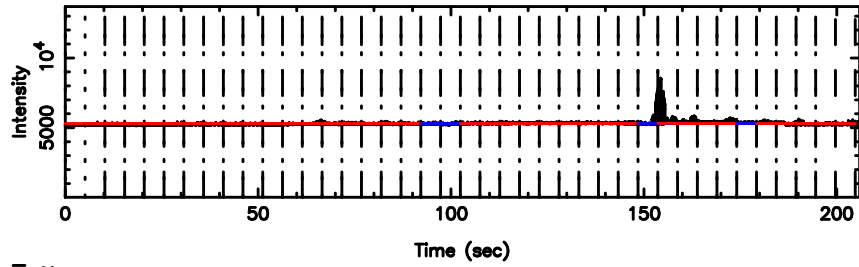

BLK:10,SNR1: 3.8078 ,SNR2: 14.265

K20260505162323

BLK:10,SNR1: 3.2605 ,SNR2: 6.2397

0723+10 2026/05/05 7.42UT TOYOKAWA-KISO

F20260505162328

BLK: 4,SNR1: 6.3246 ,SNR2: 16.213

Frequency (Hz)

K20260505162323