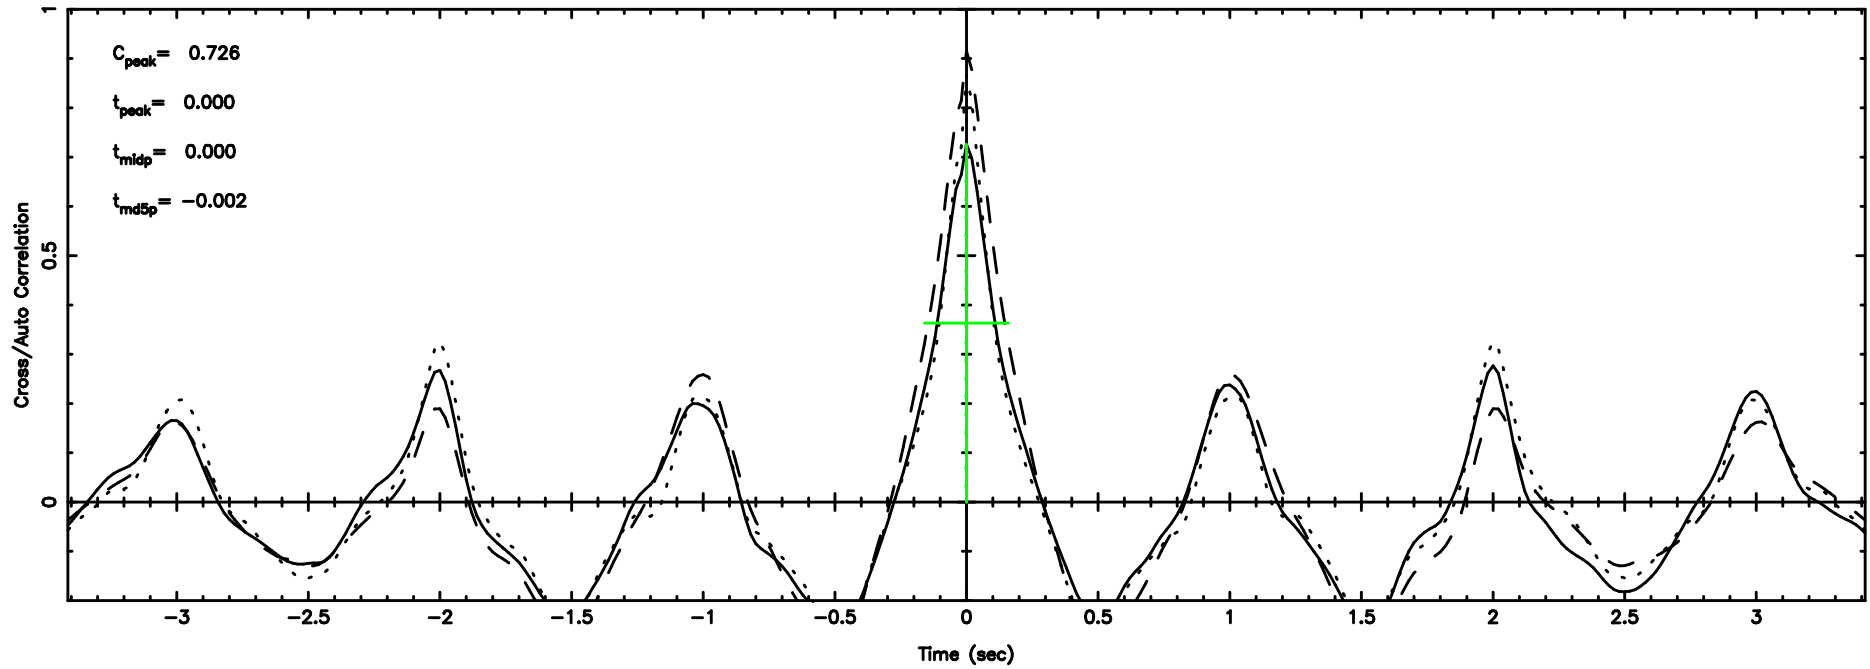

F20260505121000

BLK: 4,SNR1: 14.190 ,SNR2: 41.608

K20260505120955

BLK: 4,SNR1: 9.9523 ,SNR2: 28.774

0308+305 2026/05/05 3.19UT FUJI -KISO