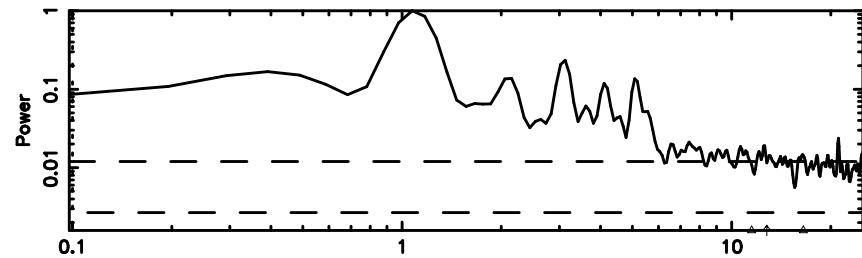

BLK: 7,SNR1: 2.9440 ,SNR2: 4.6414