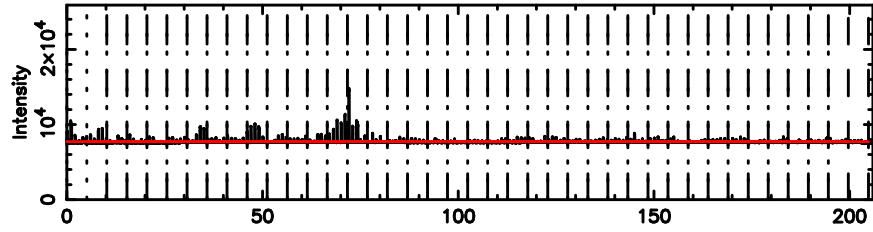

BLK:14,SNR1: 96.906 ,SNR2: 243.01

Frequency (Hz)

K20260505061556

BLK:14,SNR1: 15.290 ,SNR2: 25.636

Frequency (Hz)

2114+247 2026/05/04 21.29UT TOYOKAWA-KISO

F20260505061600

No.Good Data