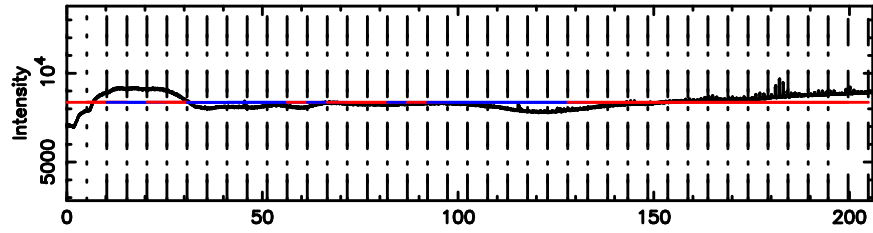

T20260505063240