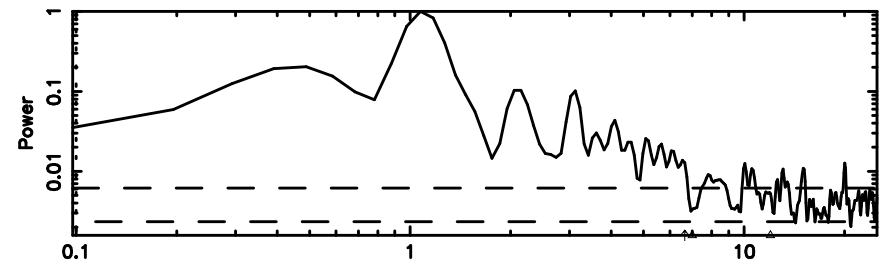

T20260505073128

BLK: 4, SNR1: 1.6825 , SNR2: 3.9007

Frequency (Hz)

K20260505073126

BLK: 4, SNR1: 4.2471 , SNR2: 13.158

Frequency (Hz)

2229-093 2026/05/04 22.55UT TOYOKAWA-KISO

F20260505073130