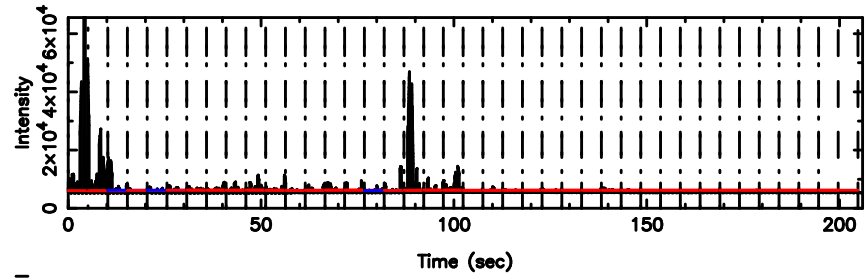

Frequency (Hz)

F20260505163343