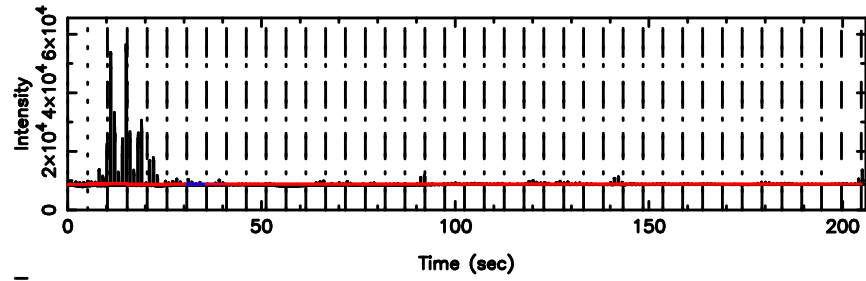

T20260505130326