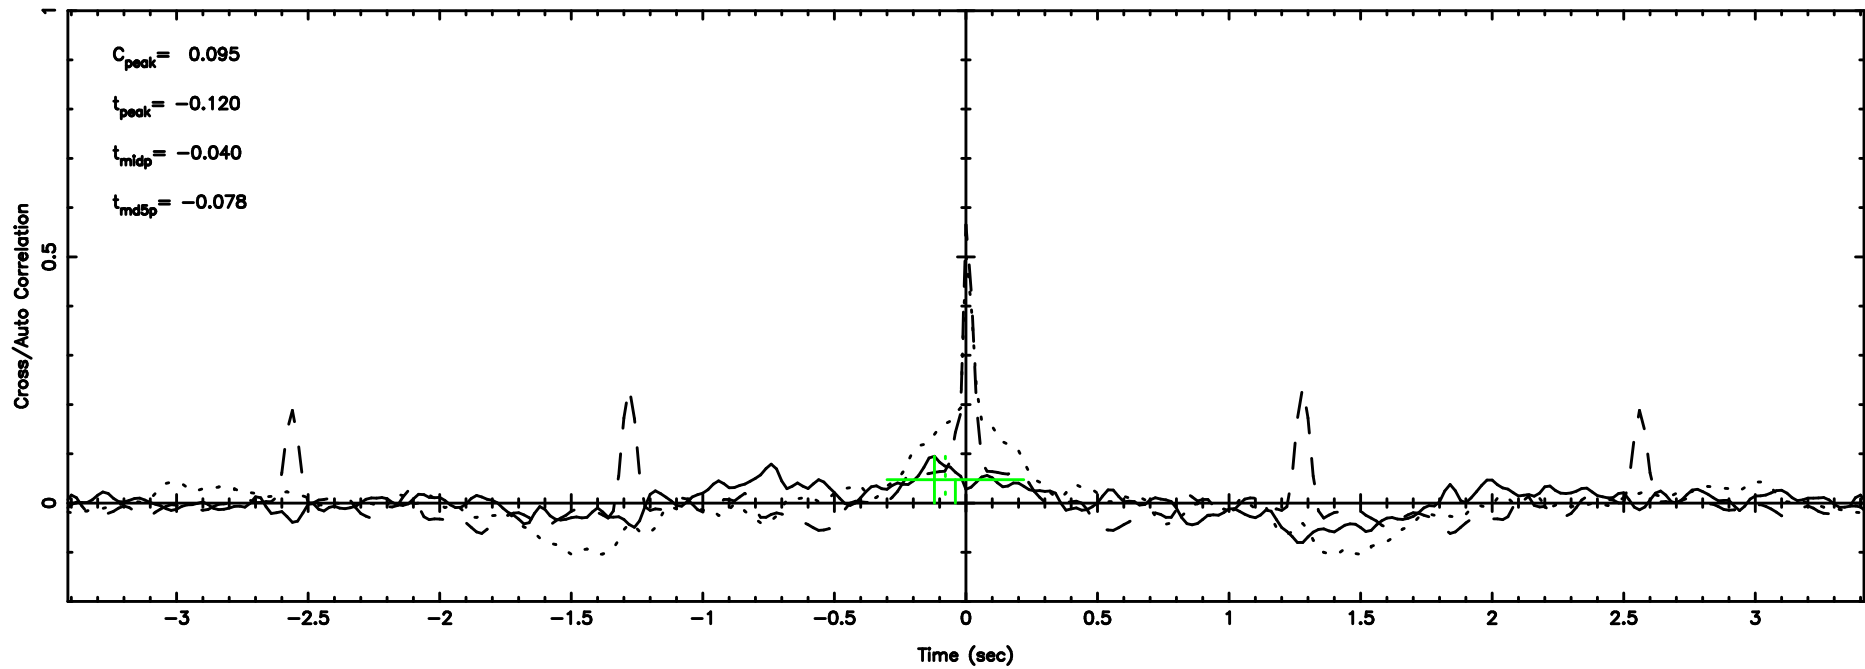

Frequency (Hz)

0333+32 2026/05/05 3.61UT FUJI -KISO