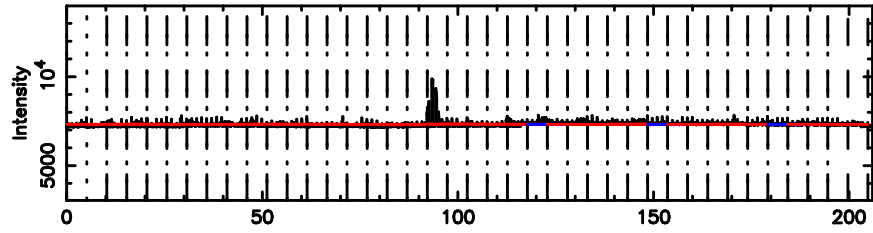

K20260505064110

BLK:16,SNR1: 4.6018 ,SNR2: 11.491

Frequency (Hz)

2139+028 2026/05/04 21.72UT TOYOKAWA-KISO

F20260505064115

BLK: 3,SNR1: 1.4837 ,SNR2: 4.0150

Frequency (Hz)

K20260505064110