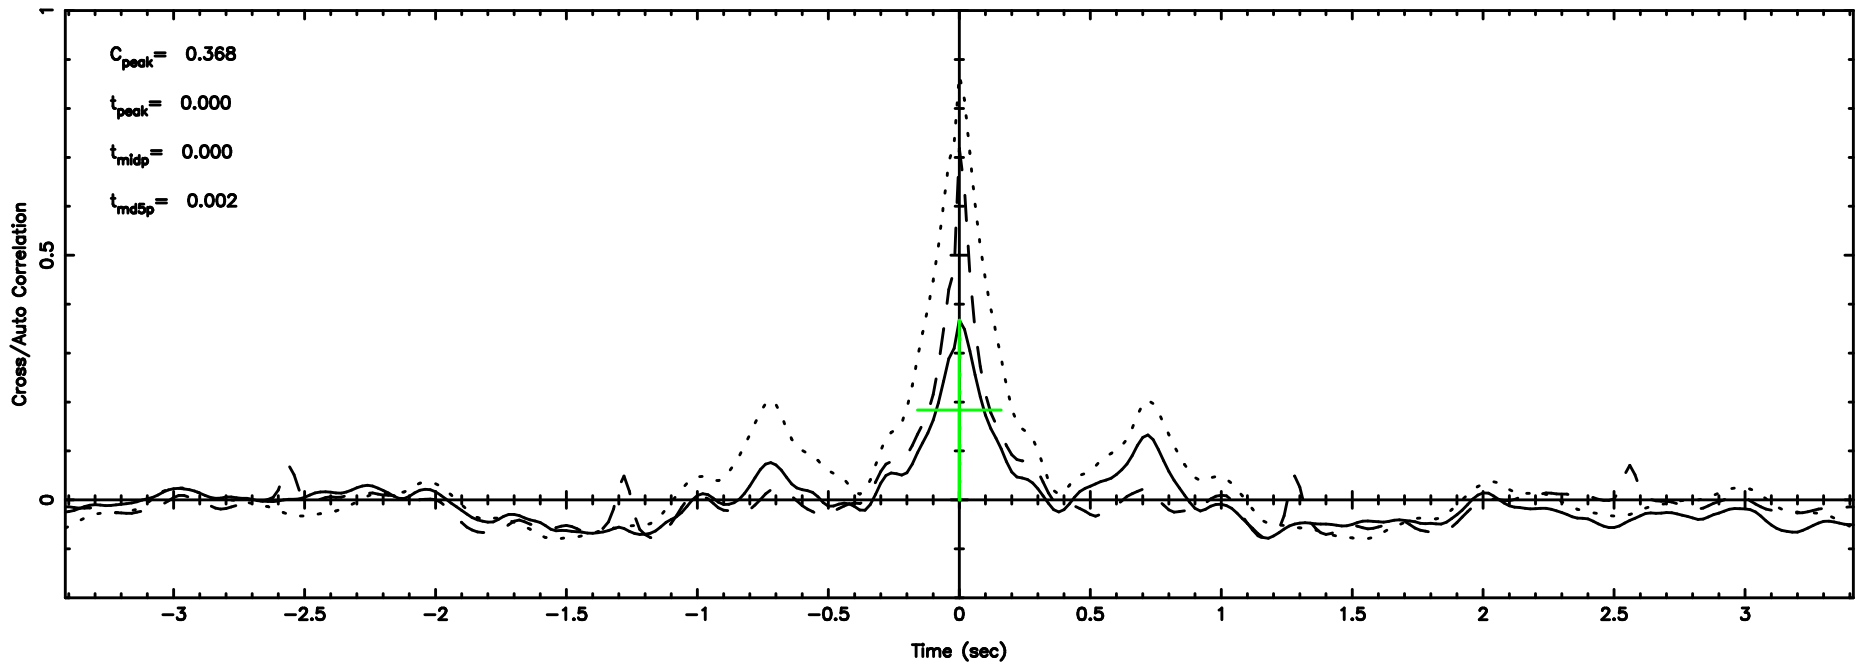

Frequency (Hz)

0713-024 2026/05/05 7.25UT FUJI -KISO