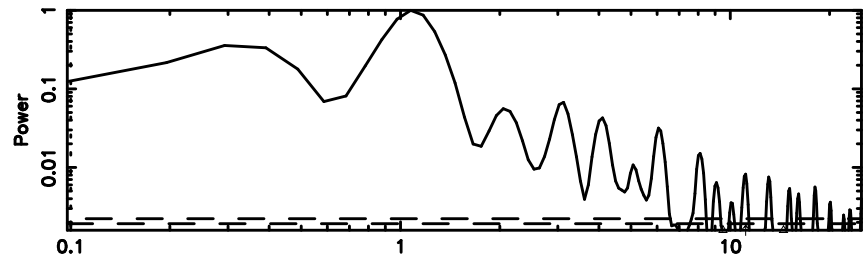

BLK: 5,SNR1: 16.583 ,SNR2: 30.007