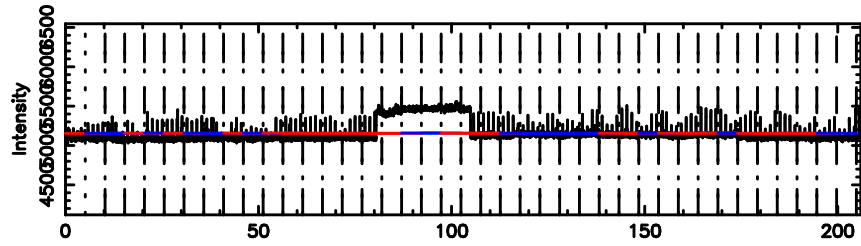

BLK:19,SNR1: 0.45534 ,SNR2: 2.9446

K20260505152438

BLK:19,SNR1: 1.3540 ,SNR2: 2.7219

3C161 2026/05/05 6.44UT TOYOKAWA-KISO

F20260505152443

BLK:16,SNR1:-0.16382 ,SNR2: 0.84319

Frequency (Hz)

K20260505152438