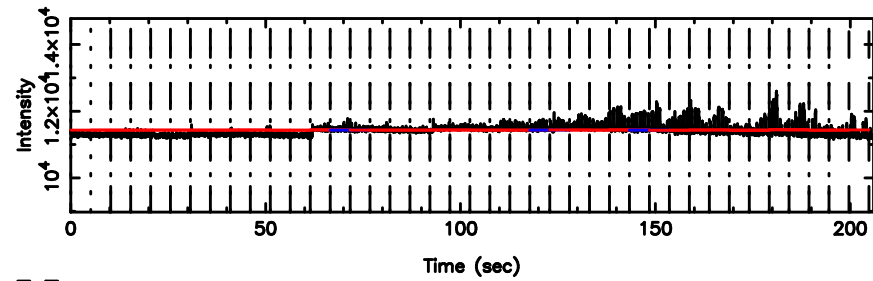

3C2 2026/05/05 0.11UT TOYOKAWA-KISO

K20260505090458

BLK:12,SNR1: 6.2122 ,SNR2: 10.901

F20260505090503

BLK: 3,SNR1:-0.28536 ,SNR2: 1.0859

3C2 2026/05/05 0.11UT FUJI -KISO

K20260505090458

BLK: 3,SNR1: 9.5376 ,SNR2: 17.262