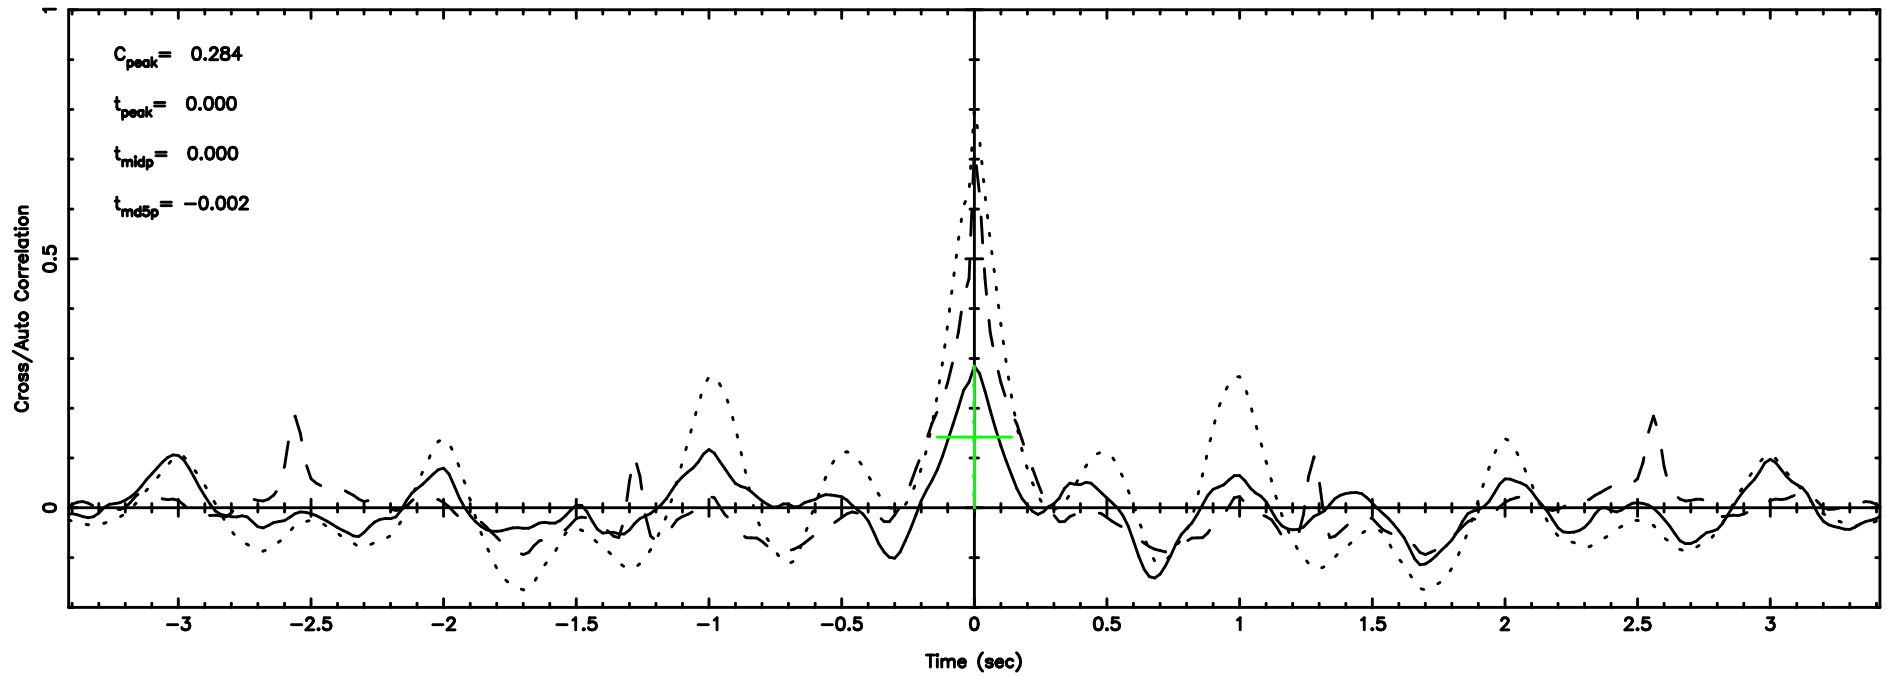

Frequency (Hz)

2203-18 2026/05/04 22.11UT FUJI -KISO