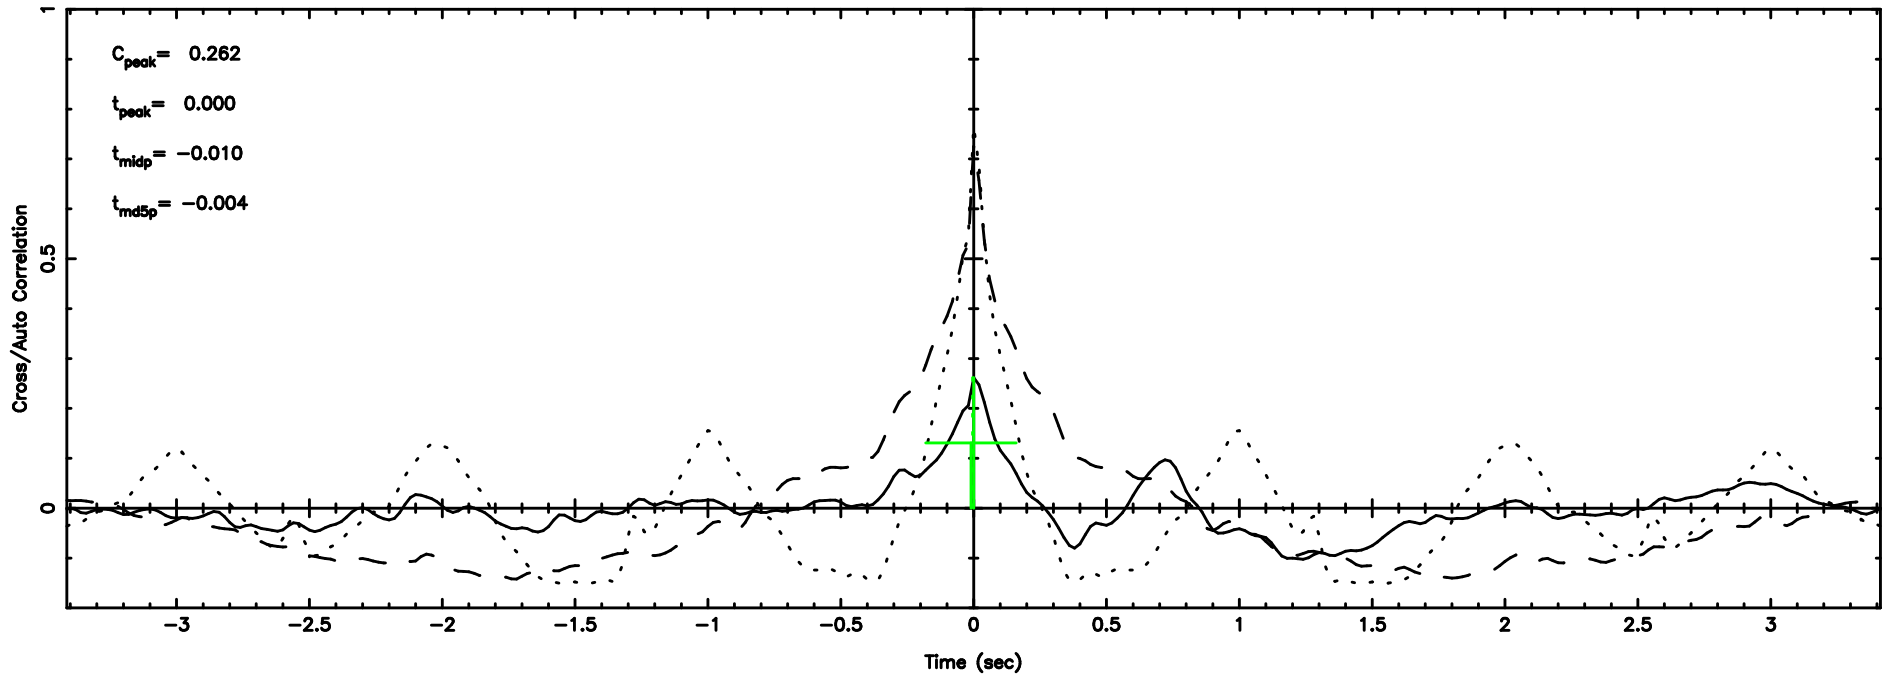

Frequency (Hz)

2131+379 2026/05/04 21.57UT TOYOKAWA-FUJI