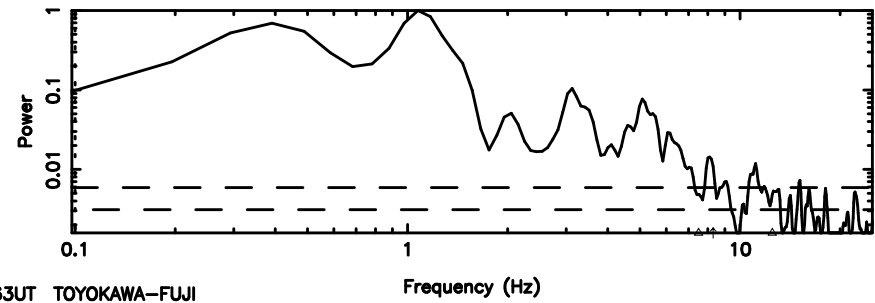

K20260505102827

BLK: 2,SNR1: 18.115 ,SNR2: 42.516

Frequency (Hz)

T20260505103614

BLK: 5,SNR1: 11.088 ,SNR2: 27.293

3C48 2026/05/05 1.63UT TOYOKAWA-FUJI

F20260505103616

BLK: 5,SNR1: 6.6570 ,SNR2: 16.633