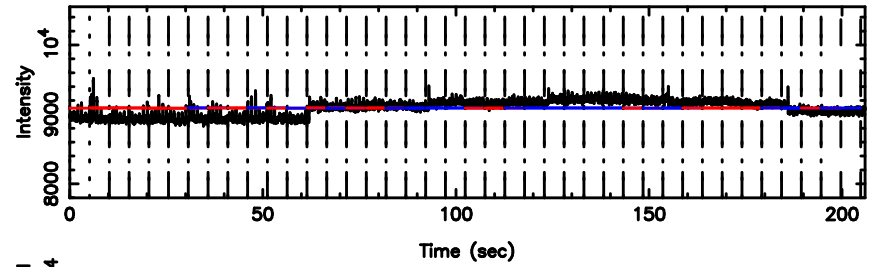

K20260505152438

BLK:19,SNR1: 1.3540 ,SNR2: 2.7219