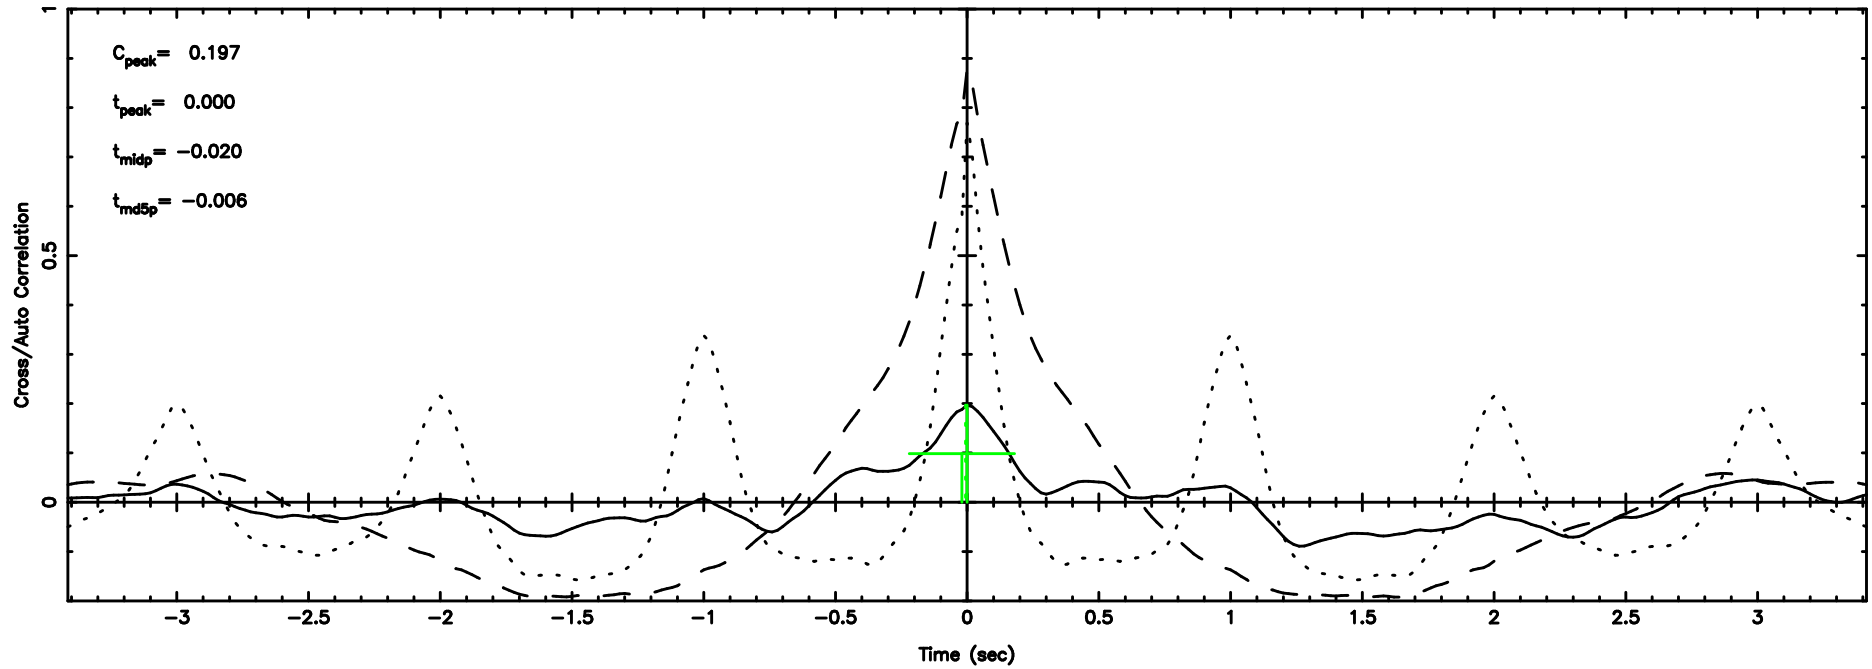

BLK:20,SNR1: 3.0833 ,SNR2: 9.7912