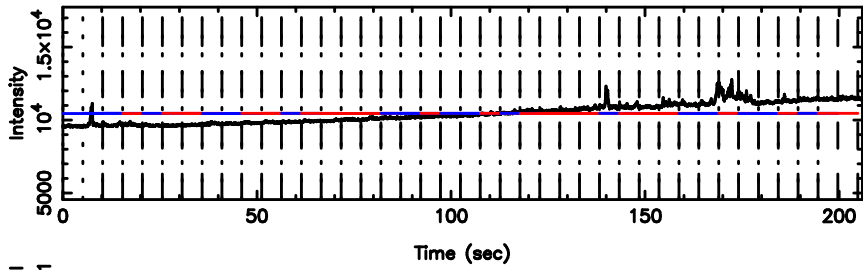

T20260505114053

BLK:18,SNR1: 33.569 ,SNR2: 48.672