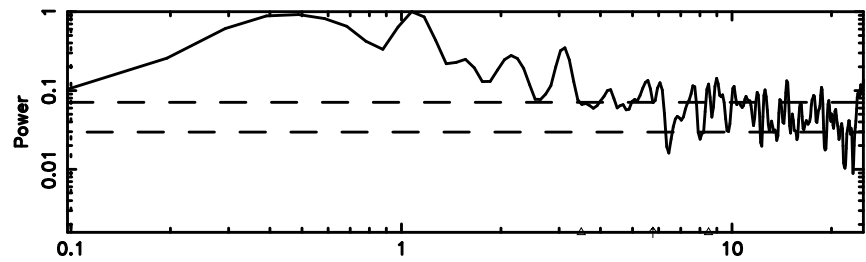

BLK: 2,SNR1: 0.56279 ,SNR2: 2.3960