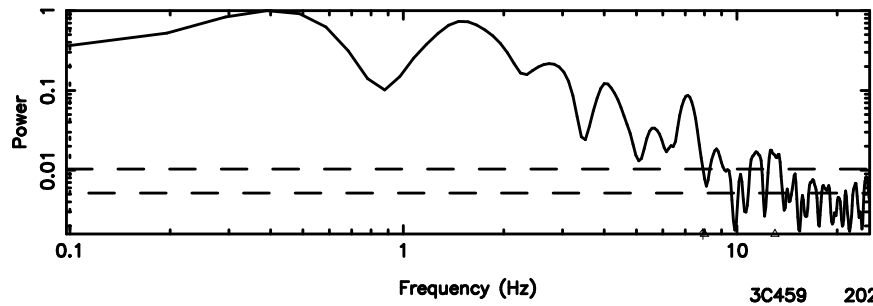

BLK:18,SNR1: 6.4860 ,SNR2: 16.879

3C459 2026/05/04 23.28UT FUJI -KISO

K20260505081517