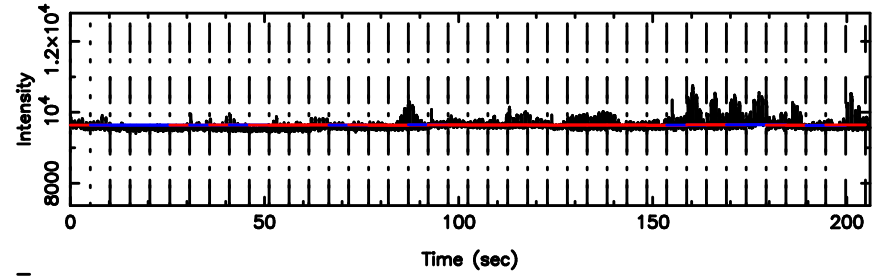

T20260505112239

BLK:12,SNR1: 49.914 ,SNR2: 106.69

3C67 2026/05/05 2.41UT TOYOKAWA-KISO

K20260505112236

BLK:12,SNR1: 9.1610 ,SNR2: 16.409

F20260505112241

No.Good Data

Frequency (Hz)