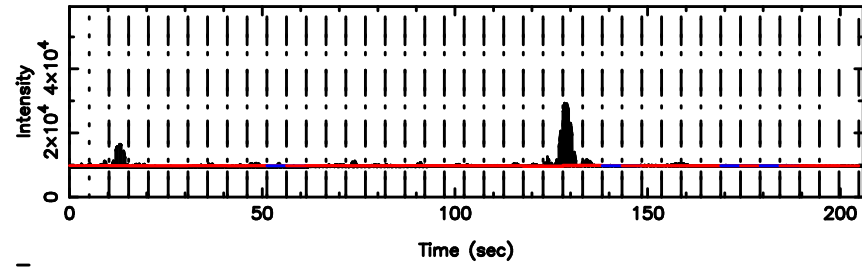

T20260505165902

BLK: 4,SNR1: 1.4569 ,SNR2: 7.1172

Frequency (Hz)

K20260505165859

BLK: 4,SNR1: 7.6891 ,SNR2: 18.959

Frequency (Hz)

3C190 2026/05/05 8.01UT TOYOKAWA-KISO

F20260505165904