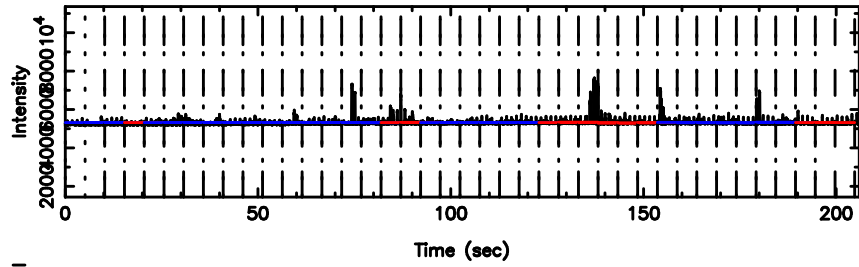

F20260505164144