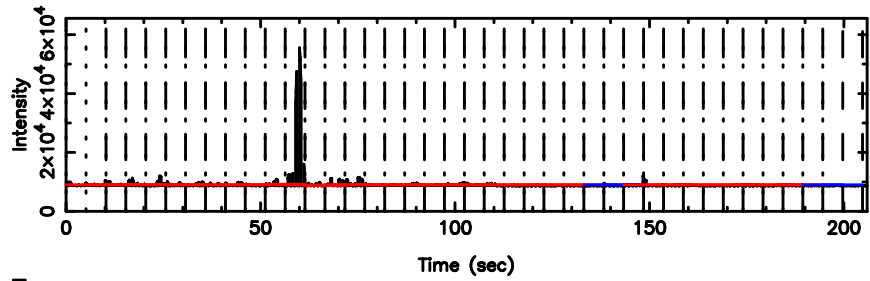

T20260505101808