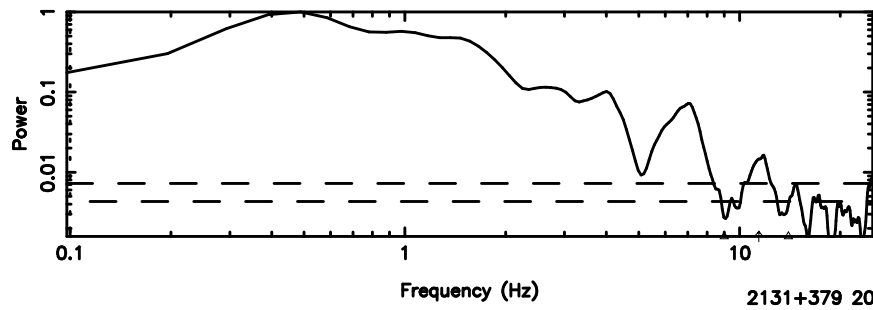

BLK:14,SNR1: 8.9477 ,SNR2: 15.984