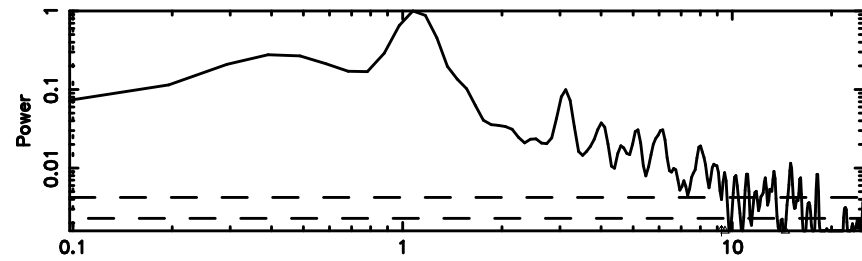

BLK: 3,SNR1: 7.3966 ,SNR2: 16.097