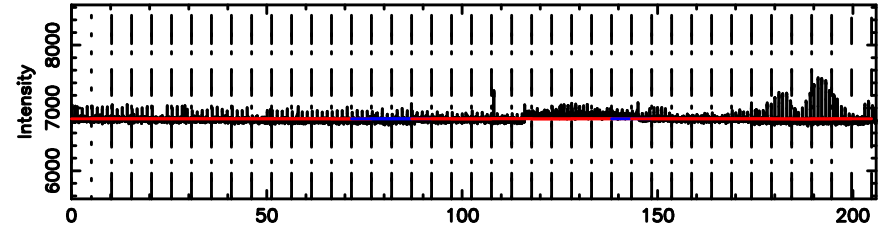

F20260505071859