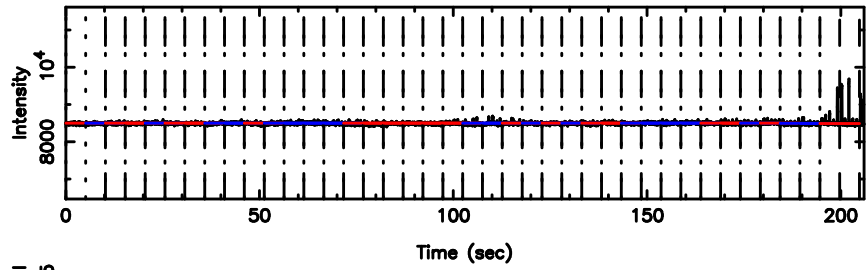

T20260505124752