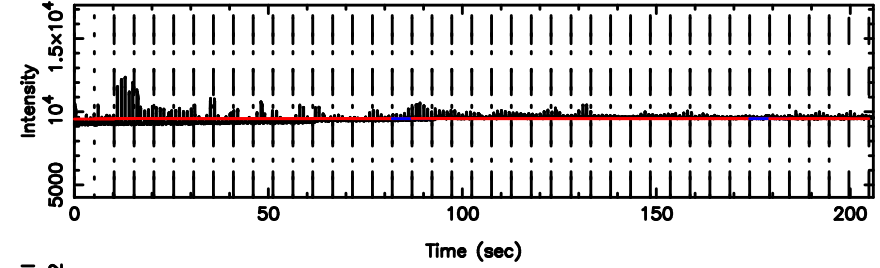

T20260505120958

BLK: 2,SNR1: 2.8730 ,SNR2: 9.0013

0308+305 2026/05/05 3.19UT TOYOKAWA-KISO

K20260505120955

BLK: 2,SNR1: 15.435 ,SNR2: 36.706