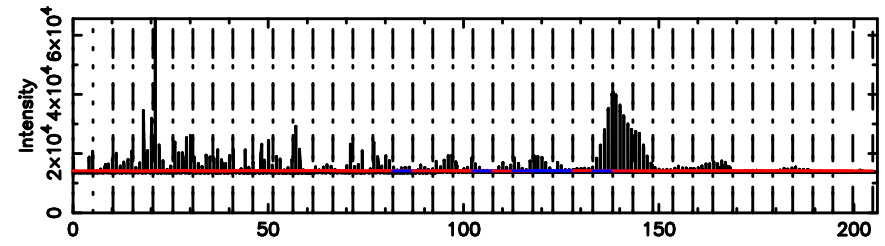

K20260505072442

BLK: 6,SNR1: 9.8311 ,SNR2: 24.174

F20260505072446

BLK: 6,SNR1: 10.761 ,SNR2: 27.617

Frequency (Hz)

3C446 2026/05/04 22.44UT FUJI -KISO

K20260505072442

BLK: 6,SNR1: 11.014 ,SNR2: 24.716