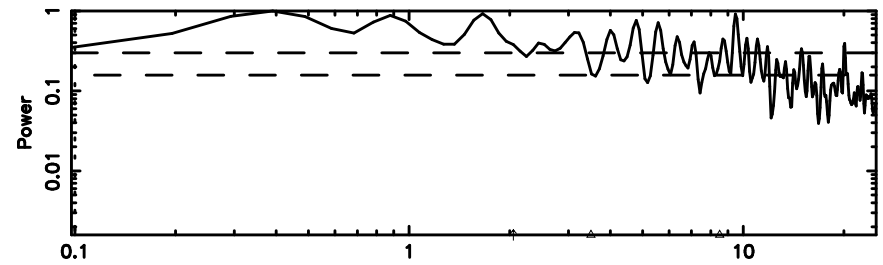

BLK: 4,SNR1:-0.84630E-01,SNR2: 1.1264