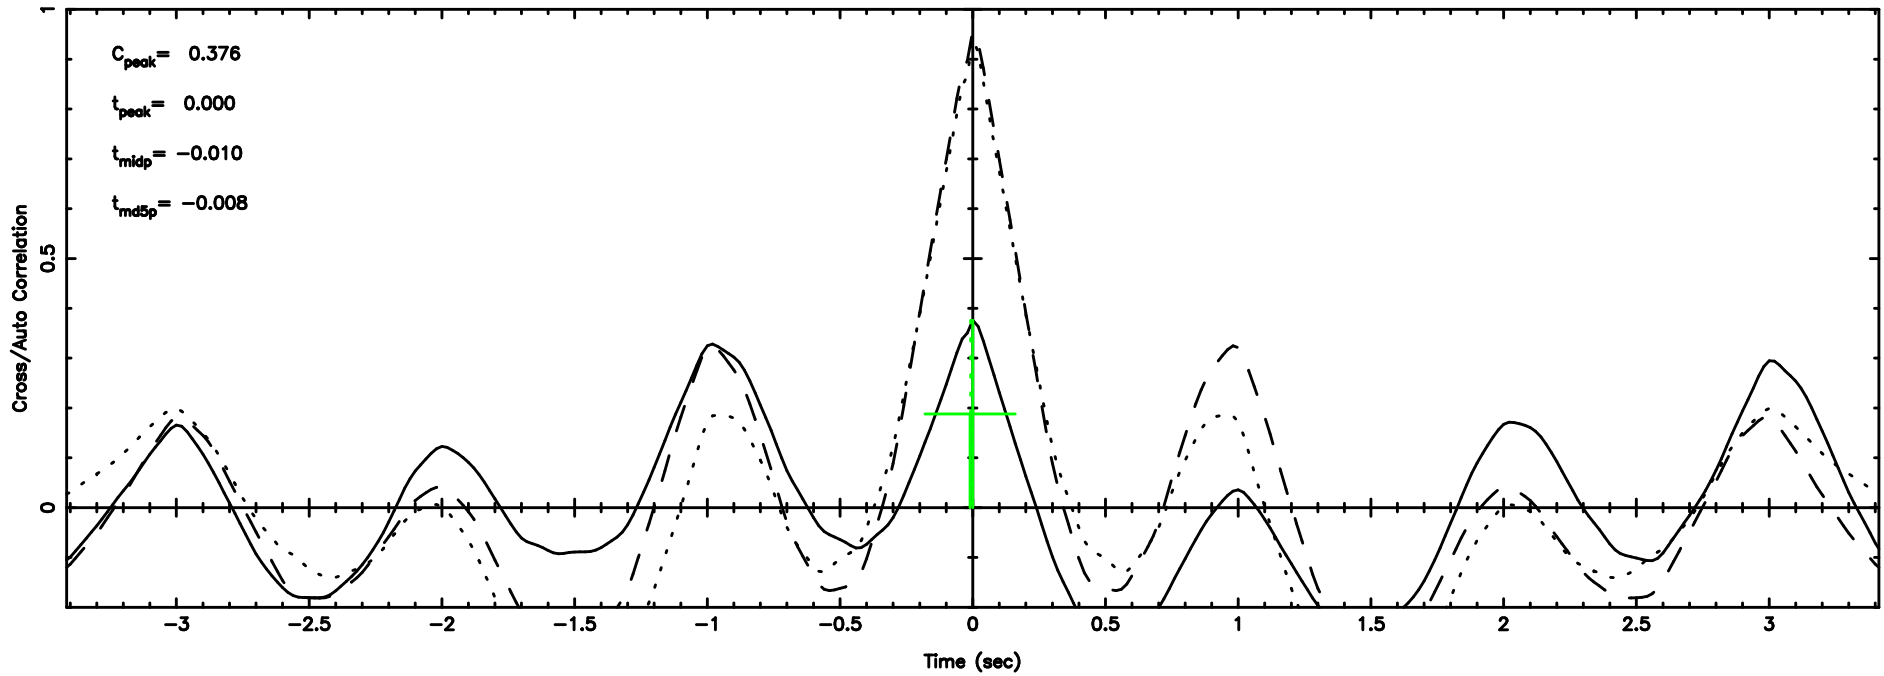

Frequency (Hz)

F20260505065826

BLK: 5,SNR1: 9.4141 ,SNR2: 23.249

Frequency (Hz)

2156-043 2026/05/04 22.00UT TOYOKAWA-FUJI

T20260505065824

BLK: 7,SNR1: 21.148 ,SNR2: 37.577

K20260505065822