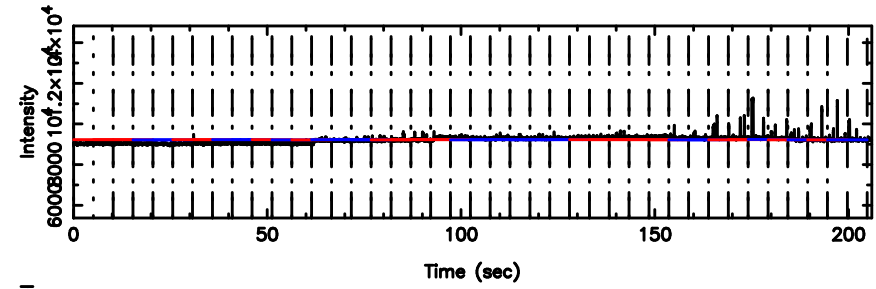

K20260505124749