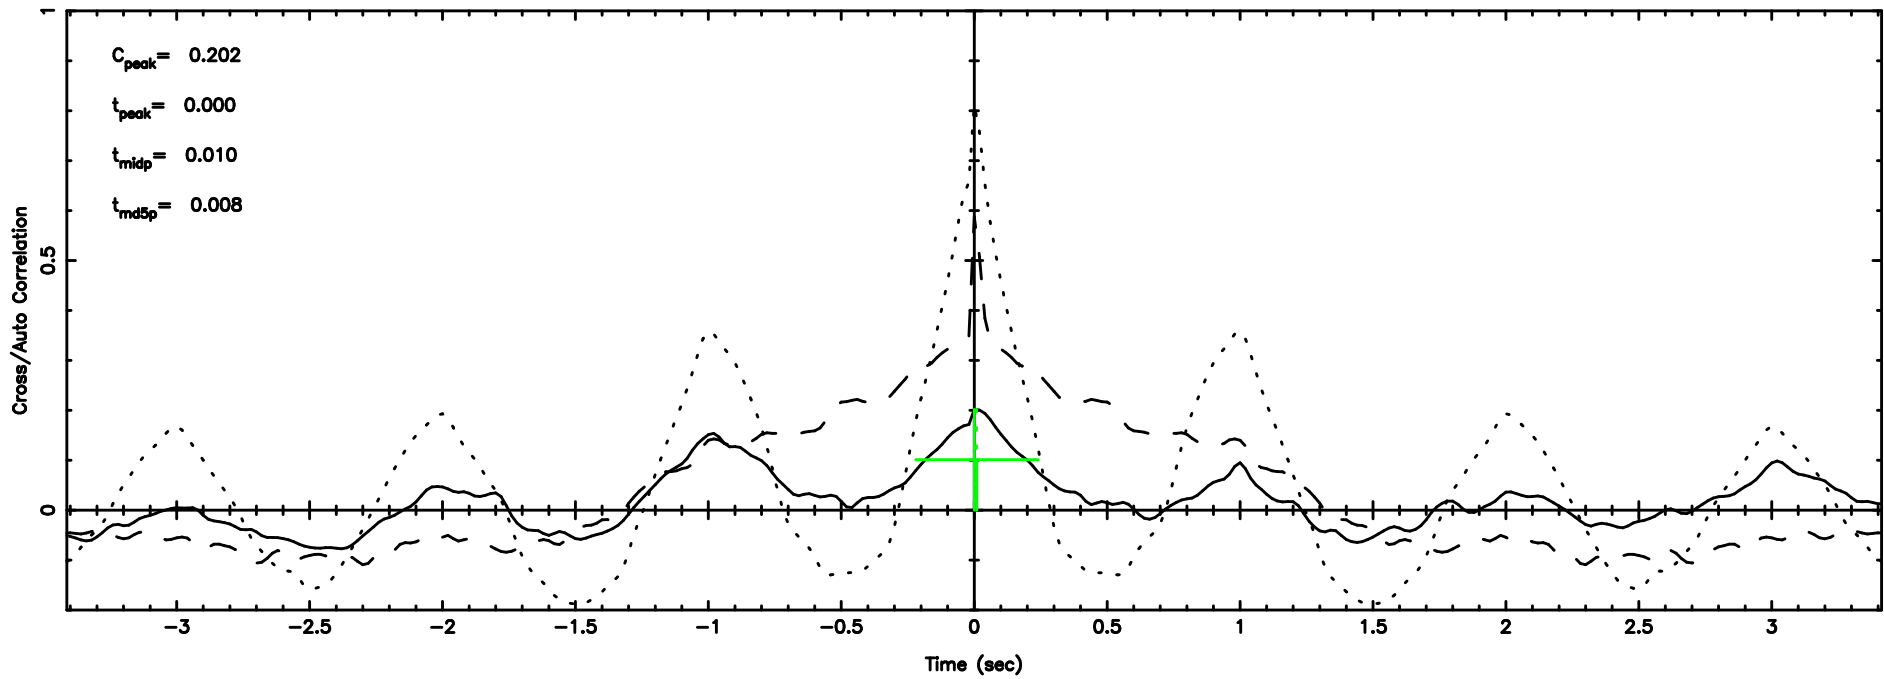

T20260505054542

F20260505054544

T20260505054542

BLK: 5,SNR1: 0.82979 ,SNR2: 2.5727

Frequency (Hz)

2045+483 2026/05/04 20.79UT TOYOKAWA-KISO

K20260505054540

BLK: 5,SNR1: 1.6790 ,SNR2: 6.5570