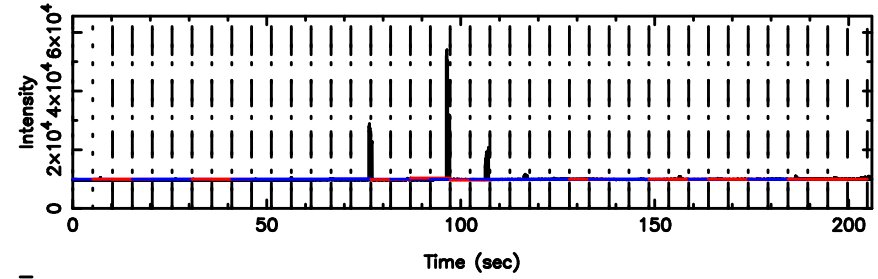

K20260505120006

BLK:24,SNR1: 7.6833 ,SNR2: 19.931