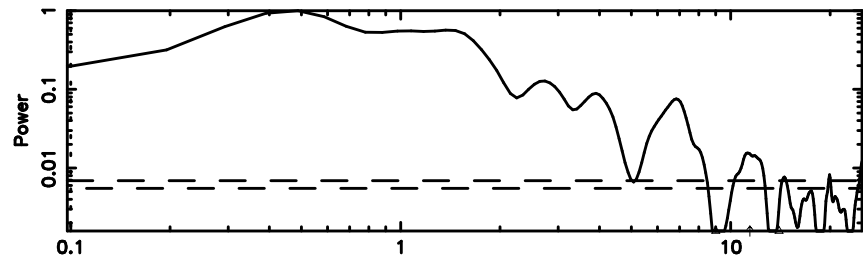

BLK:16,SNR1: 9.3893 ,SNR2: 16.779