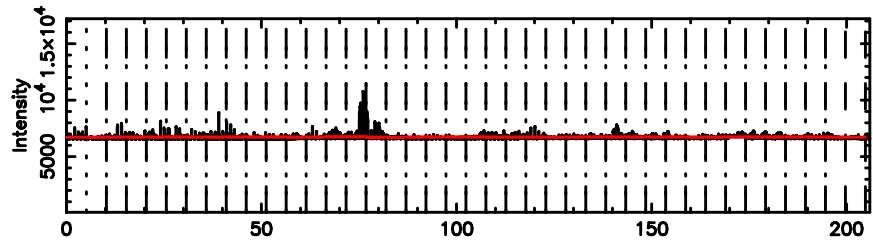

BLK: 1,SNR1: 0.66203 ,SNR2: 2.8022

2259+481 2026/05/04 23.04UT TOYOKAWA-KISO

K20260505080023

BLK: 1,SNR1: 13.244 ,SNR2: 30.852

F20260505080028

No.Good Data

K20260505080023

No.Good Data