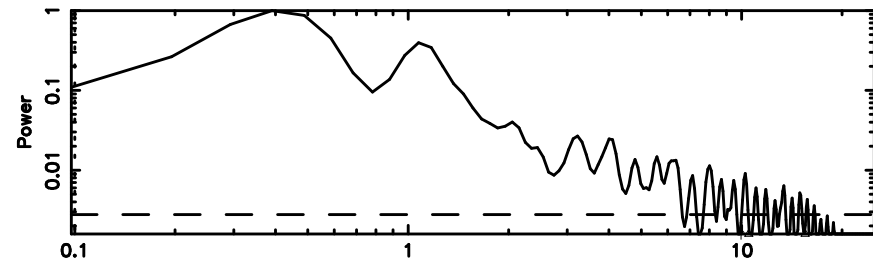

T20260505084905

BLK: 8,SNR1: 366.93 ,SNR2: 354.72

Frequency (Hz)

F20260505084907

BLK: 8,SNR1: 10.397 ,SNR2: 21.079

Frequency (Hz)

2347-02 2026/05/04 23.85UT TOYOKAWA-FUJI

T20260505084905