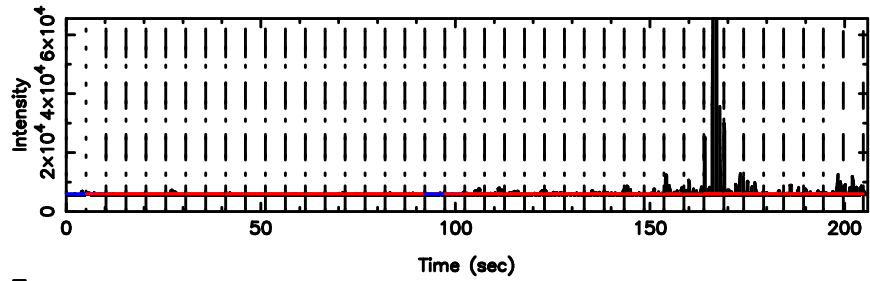

3C26 2026/05/05 0.91UT TOYOKAWA-KISO

K20260505095235

BLK: 3,SNR1: 14.803 ,SNR2: 35.126

F20260505095239

BLK: 2,SNR1: 18.022 ,SNR2: 31.920

3C26 2026/05/05 0.91UT FUJI -KISO

K20260505095235

BLK: 2,SNR1: 17.298 ,SNR2: 30.668