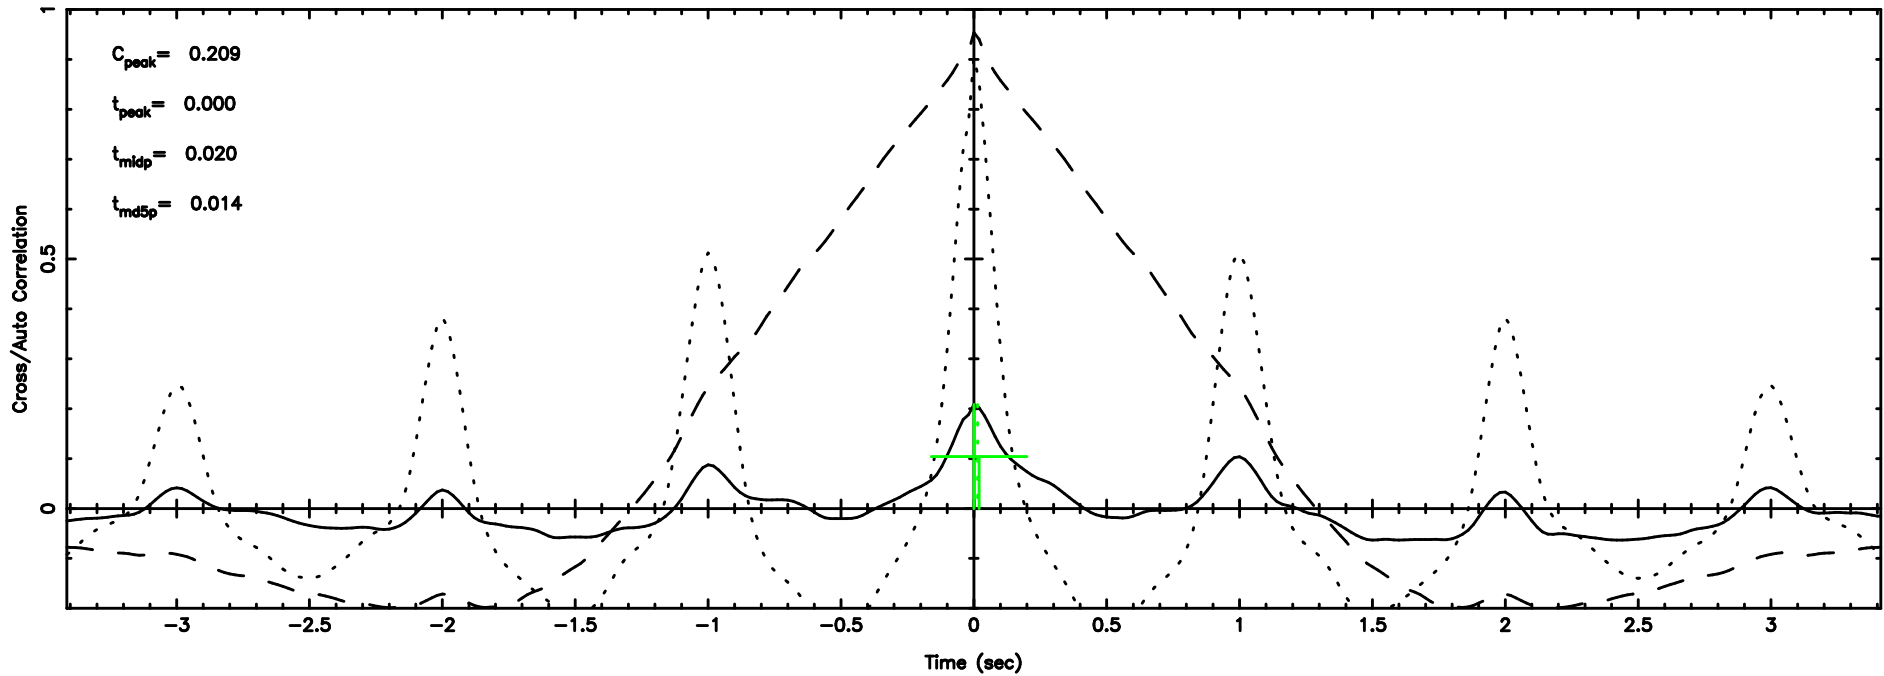

BLK:14,SNR1: 96.906 ,SNR2: 243.01

Frequency (Hz)

K20260505061556

BLK:14,SNR1: 15.290 ,SNR2: 25.636

Frequency (Hz)

2114+247 2026/05/04 21.29UT TOYOKAWA-KISO

F20260505061600

No.Good Data