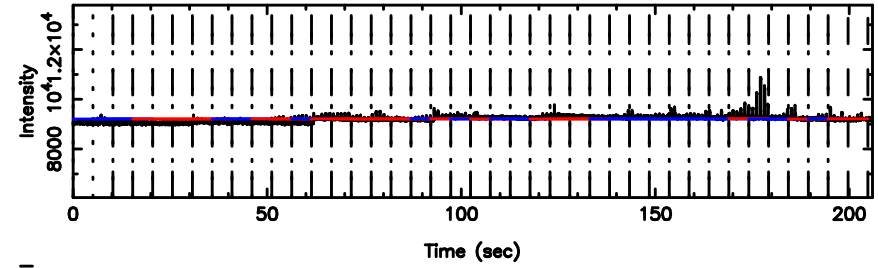

T20260505114053

BLK:20,SNR1: 30.950 ,SNR2: 78.632

3C71 2026/05/05 2.71UT TOYOKAWA-KISO

K20260505114050

BLK:20,SNR1: 3.0833 ,SNR2: 9.7912