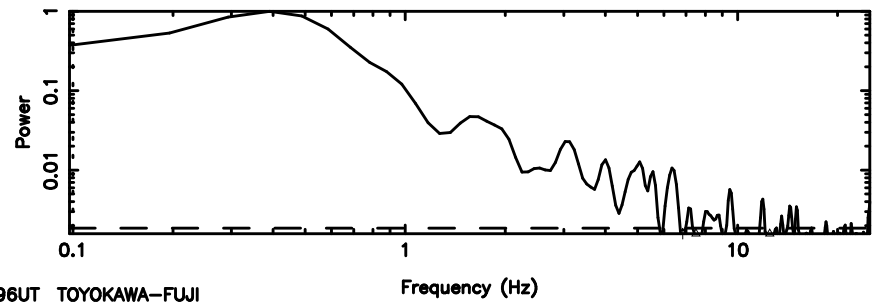

No. Good Data

3C48 2026/05/05 1.63UT FUJI -KISO

T20260505105558

BLK: 1,SNR1: 10.132 ,SNR2: 23.999

0155-109 2026/05/05 1.96UT TOYOKAWA-FUJI

F20260505105600

BLK: 1,SNR1: 14.850 ,SNR2: 43.947

Frequency (Hz)