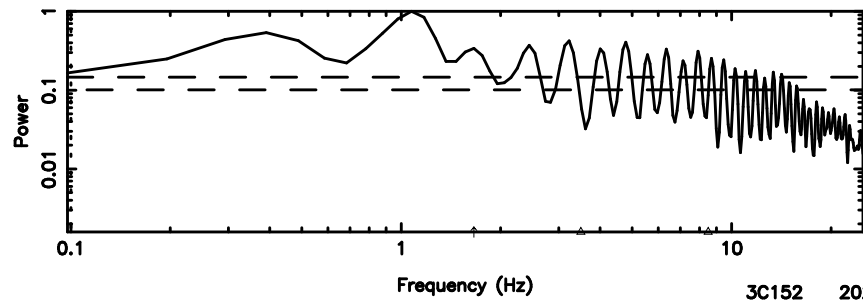

BLK: 4,SNR1: 1.4301 ,SNR2: 5.7652

Frequency (Hz)

3C152 2026/05/05 6.07UT TOYOKAWA-KISO

F20260505150223

BLK: 4,SNR1:-0.98062E-01,SNR2: 2.0454

K20260505150218

BLK: 4,SNR1: 0.68317 ,SNR2: 6.8889

3C152 2026/05/05 6.07UT FUJI -KISO