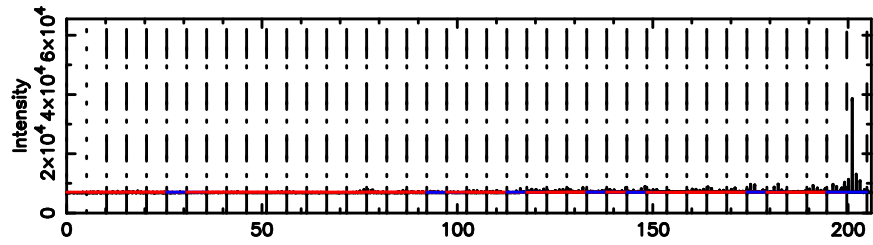

F20260505071136