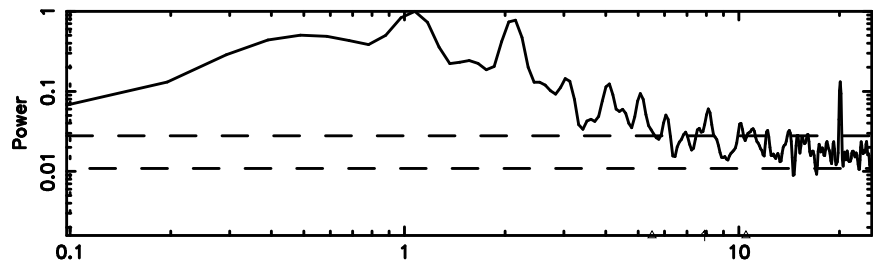

T20260505070512