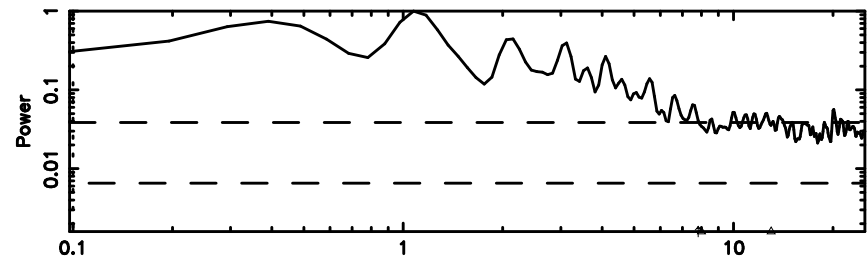

BLK:16,SNR1: 1.6792 ,SNR2: 4.4750