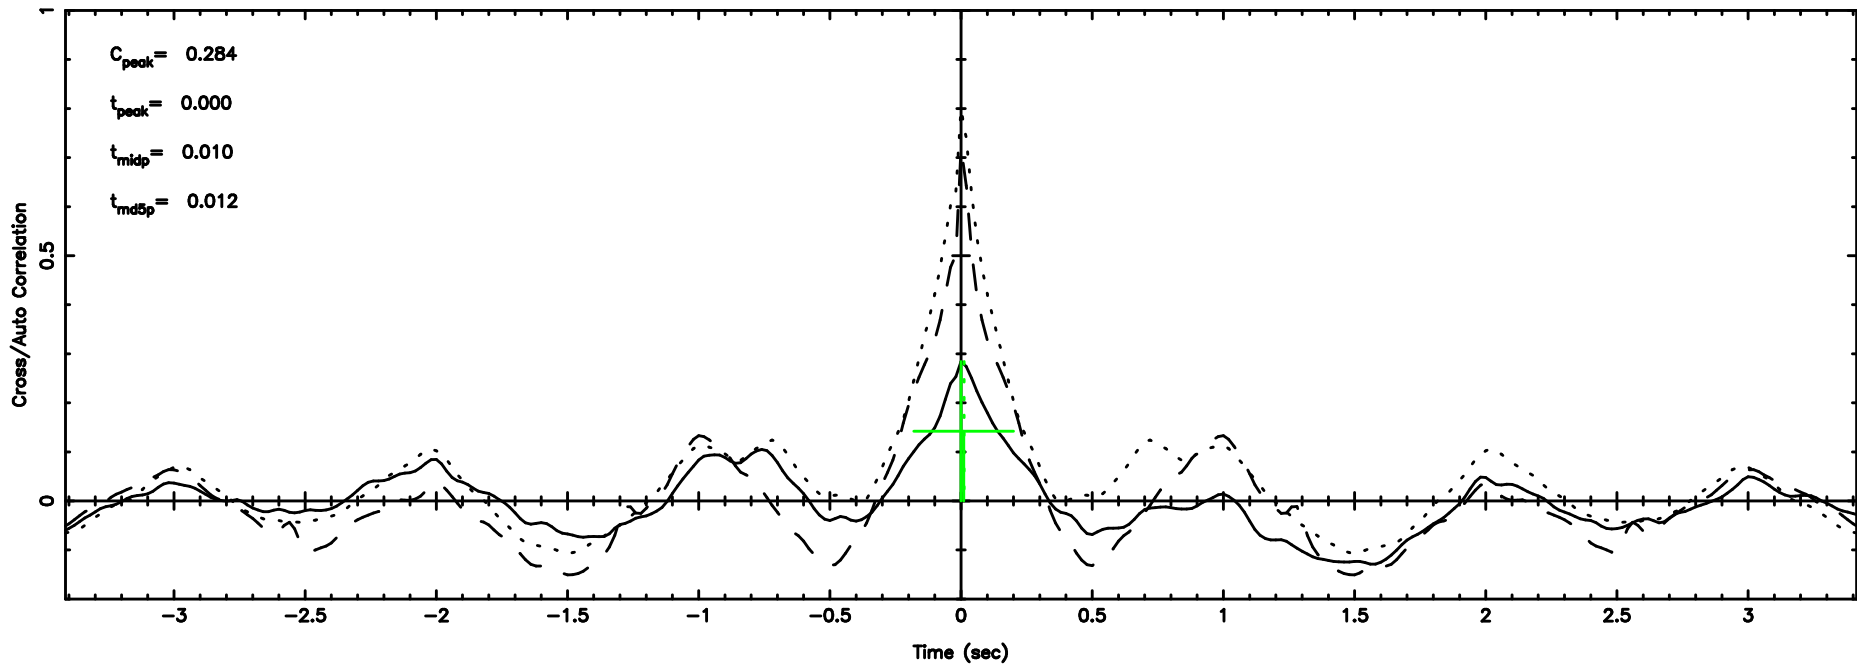

0552+12 2026/05/05 5.92UT FUJI -KISO