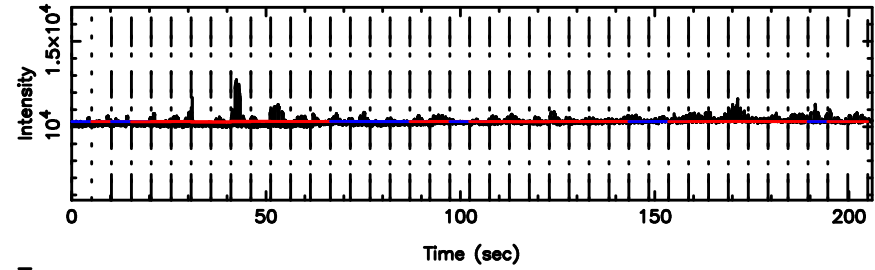

T20260505103614

BLK:10,SNR1: 10.339 ,SNR2: 25.189

3C48 2026/05/05 1.63UT TOYOKAWA-KISO

K20260505103612

BLK:10,SNR1: 11.343 ,SNR2: 20.278

F20260505103616

No. Good Data

K20260505103612