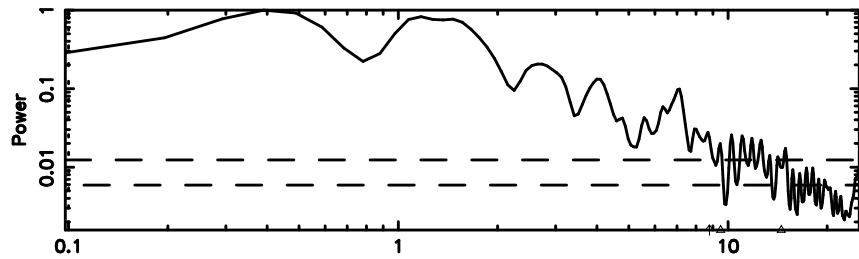

BLK:25,SNR1: 8.6269 ,SNR2: 15.473

0741-06 2026/05/05 7.72UT TOYOKAWA-KISO

F20260505164144

BLK:28,SNR1: 5.8837 ,SNR2: 13.719

Frequency (Hz)

K20260505164139

BLK:28,SNR1: 8.7884 ,SNR2: 15.731

Frequency (Hz)