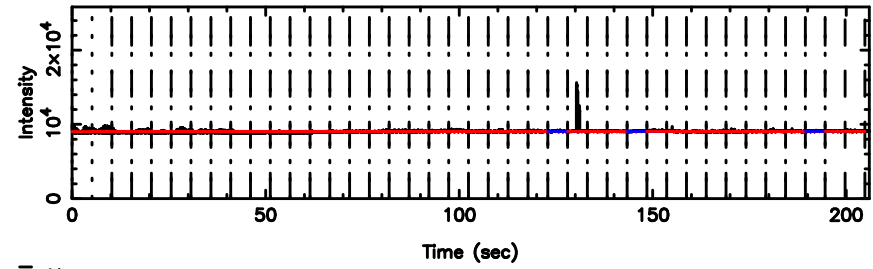

K20260505133104