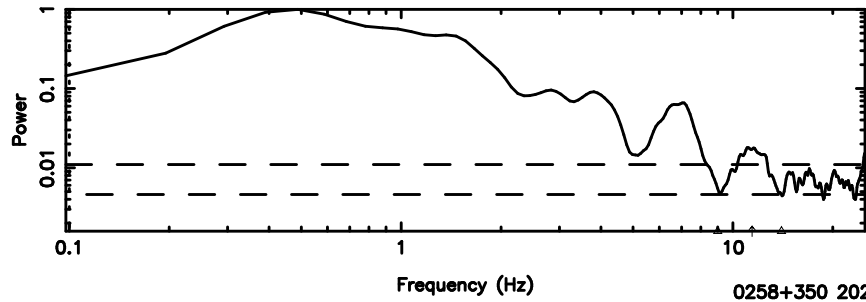

T20260505120009

BLK:24,SNR1: 5.5245 ,SNR2: 9.9240

K20260505120006

BLK:24,SNR1: 7.6833 ,SNR2: 19.931

0258+350 2026/05/05 3.03UT TOYOKAWA-KISO