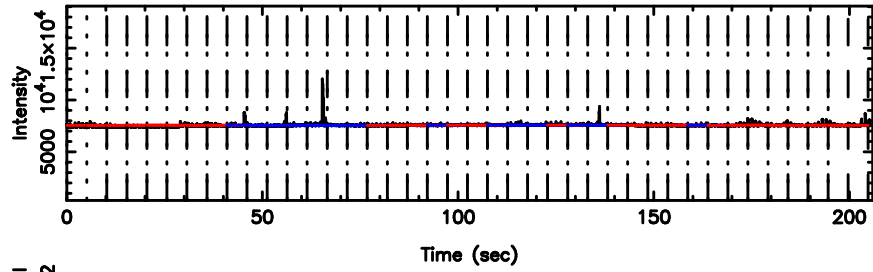

F20260505063242