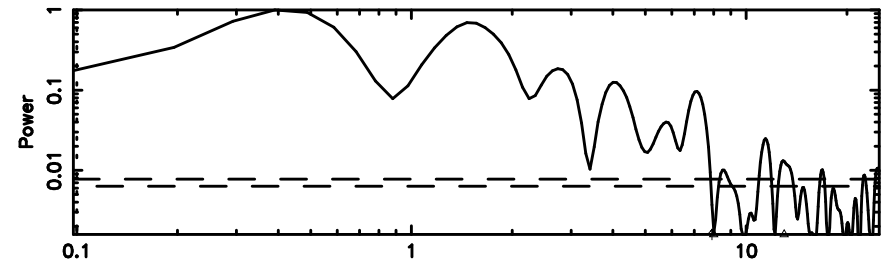

Frequency (Hz)

2131+379 2026/05/04 21.57UT TOYOKAWA-FUJI

T20260505063240

BLK:16,SNR1: 2.6403 ,SNR2: 6.2834

Frequency (Hz)

K20260505063237

BLK:16,SNR1: 7.7525 ,SNR2: 20.039

Frequency (Hz)