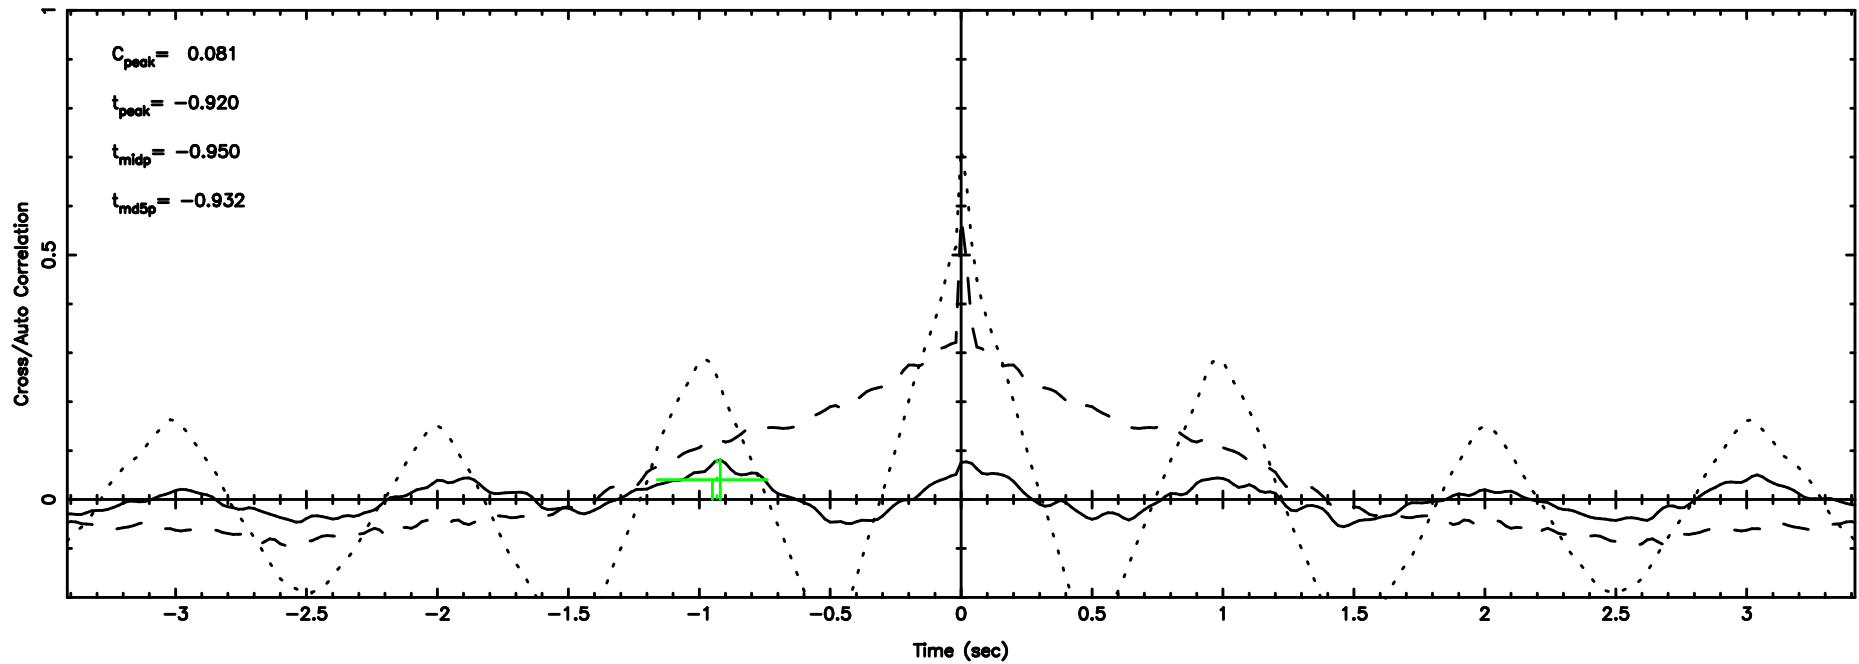

BLK:10,SNR1: 3.8078 ,SNR2: 14.265

K20260505162323

BLK:10,SNR1: 3.2605 ,SNR2: 6.2397

0723+10 2026/05/05 7.42UT TOYOKAWA-KISO

F20260505162328

BLK: 4,SNR1: 6.3246 ,SNR2: 16.213

Frequency (Hz)

K20260505162323