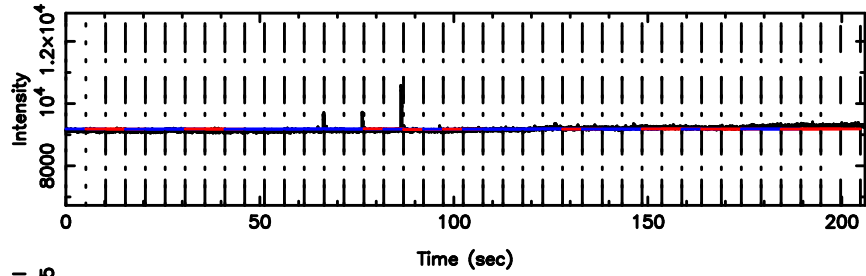

T20260505120009

BLK:24,SNR1: 5.5245 ,SNR2: 9.9240