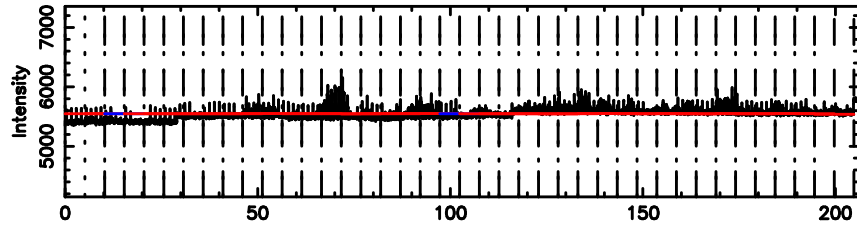

F20260505172239