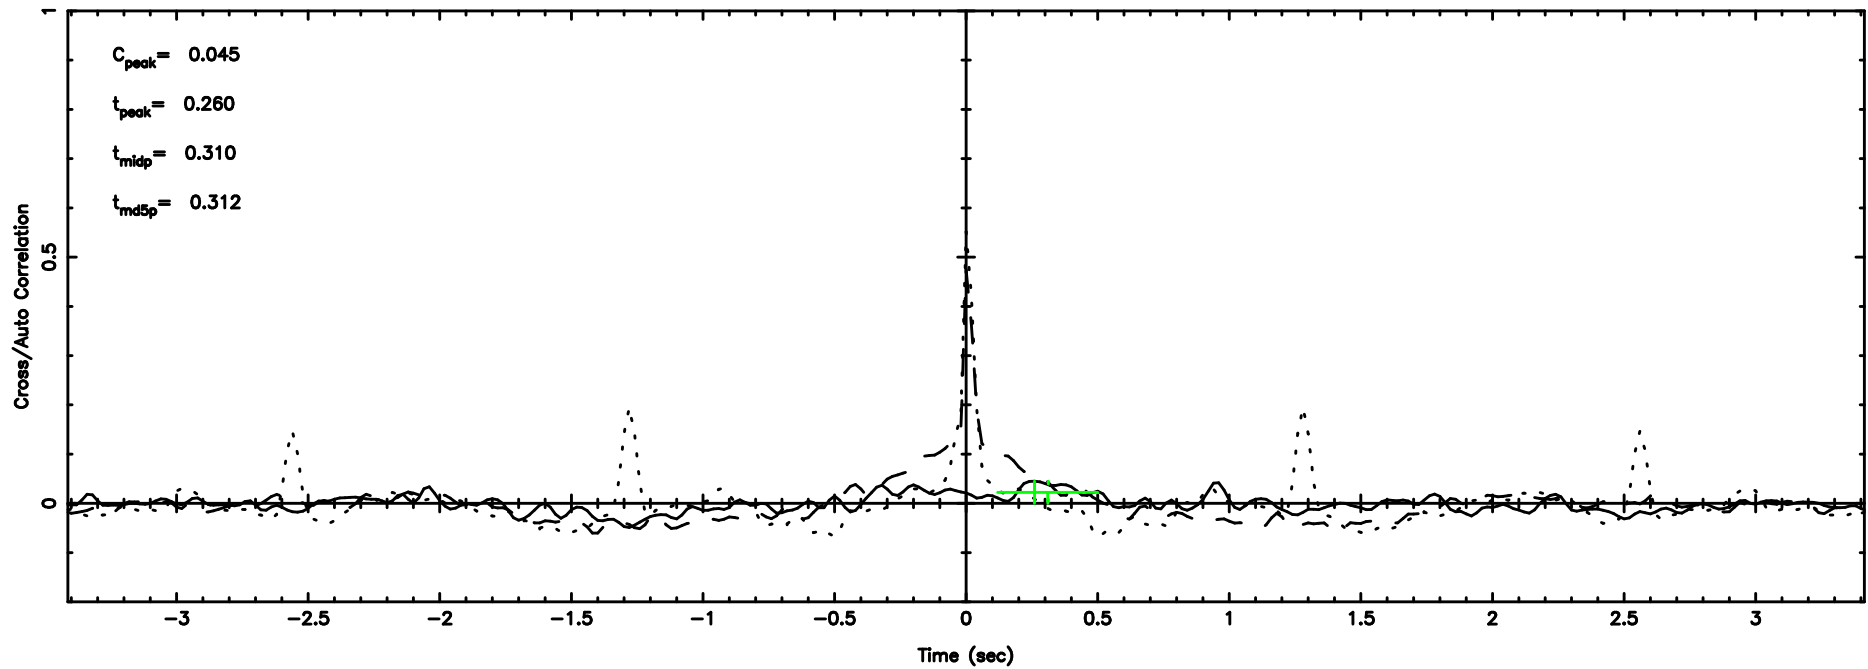

T20260505123451

BLK: 8,SNR1: 0.10218 ,SNR2: 1.4277

F20260505123453

BLK: 8,SNR1:-0.22551 ,SNR2: 0.83556

0333+32 2026/05/05 3.61UT TOYOKAWA-FUJI