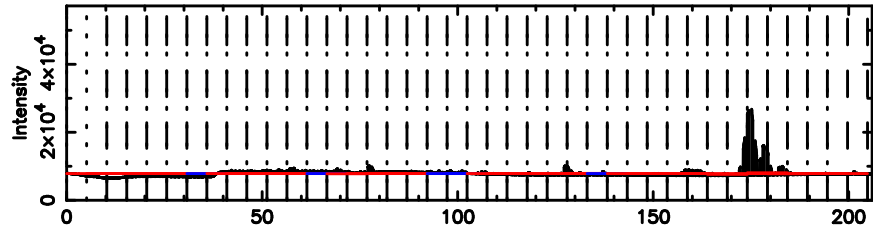

BLK: 2, SNR1: 2.8217 ,SNR2: 13.209

Frequency (Hz)

2147+145 2026/05/04 21.85UT FUJI -KISO

K20260505064916

BLK: 2, SNR1: 10.439 ,SNR2: 18.348

Frequency (Hz)

T20260505065824

BLK: 5,SNR1: 12.294 ,SNR2: 30.101