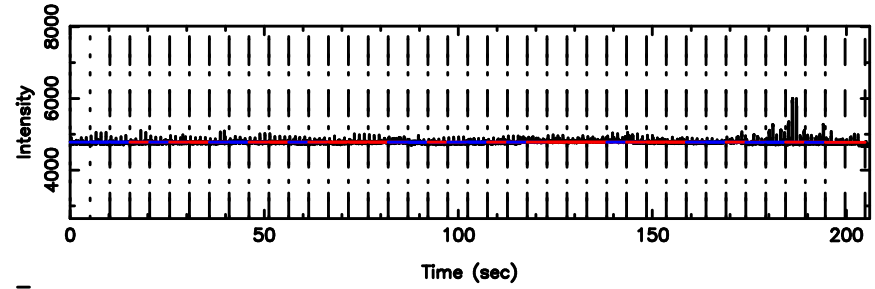

K20260505112236

No.Good Data

Frequency (Hz)

3C67 2026/05/05 2.41UT FUJI -KISO

T20260505114053

BLK:18,SNR1: 33.569 ,SNR2: 48.672

F20260505114055

BLK:18,SNR1: 7.1592 ,SNR2: 11.640