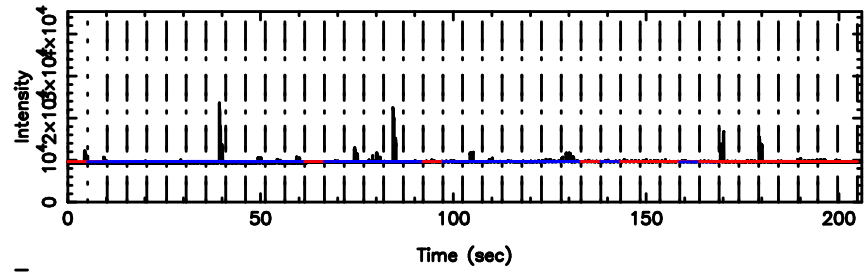

K20260505164139