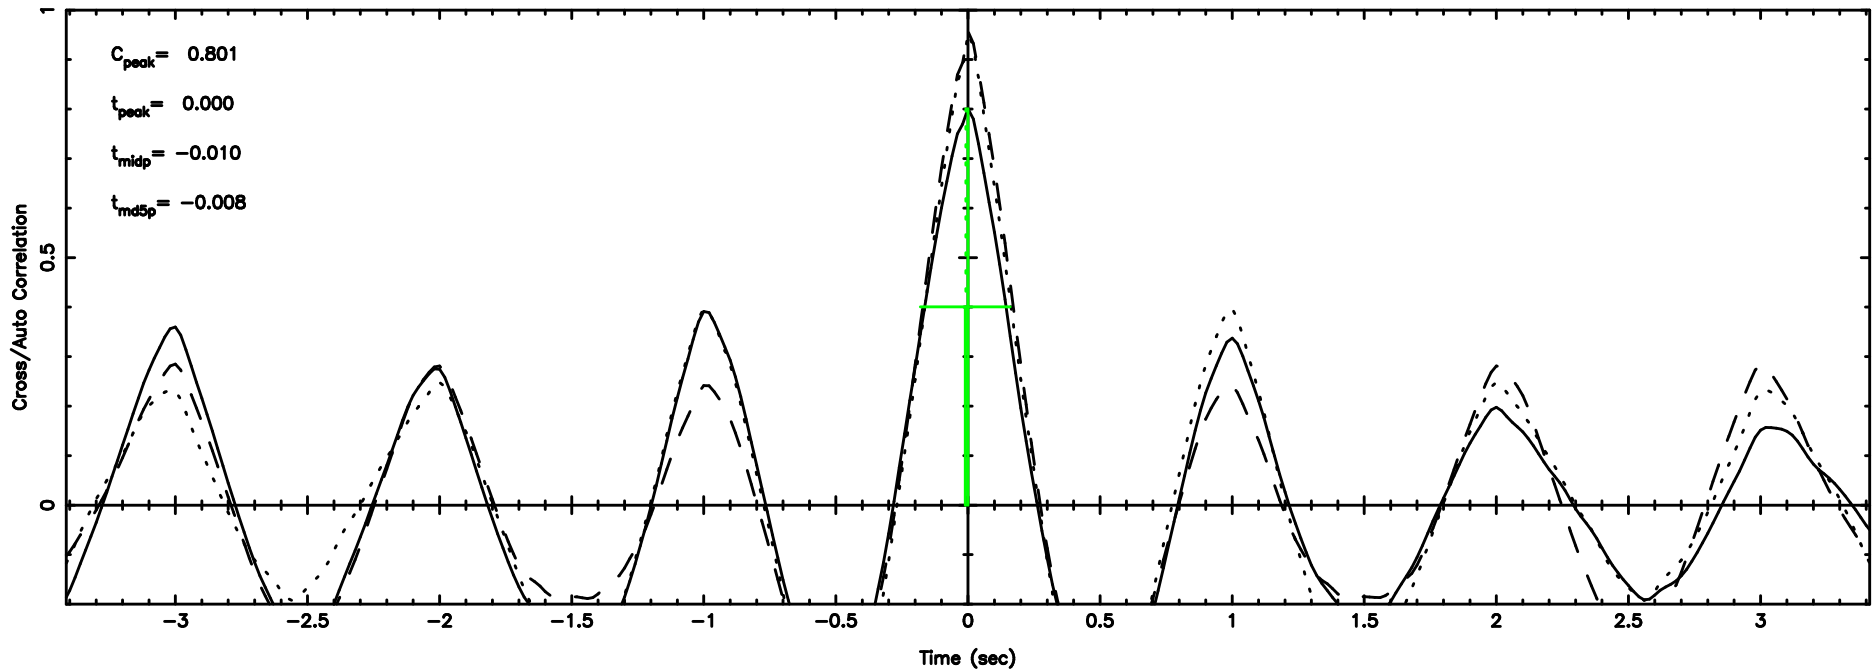

3C26 2026/05/05 0.91UT TOYOKAWA-KISO

K20260505095235

BLK: 3,SNR1: 14.803 ,SNR2: 35.126

F20260505095239

BLK: 2,SNR1: 18.022 ,SNR2: 31.920

3C26 2026/05/05 0.91UT FUJI -KISO

K20260505095235

BLK: 2,SNR1: 17.298 ,SNR2: 30.668