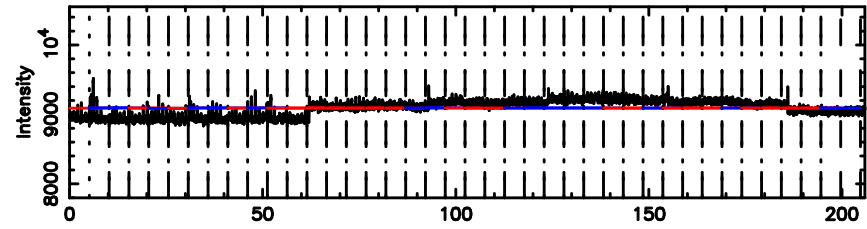

BLK:19,SNR1: 0.45534 ,SNR2: 2.9446

K20260505152438

BLK:19,SNR1: 1.3540 ,SNR2: 2.7219

3C161 2026/05/05 6.44UT TOYOKAWA-KISO

F20260505152443

BLK:16,SNR1:-0.16382 ,SNR2: 0.84319

Frequency (Hz)

K20260505152438