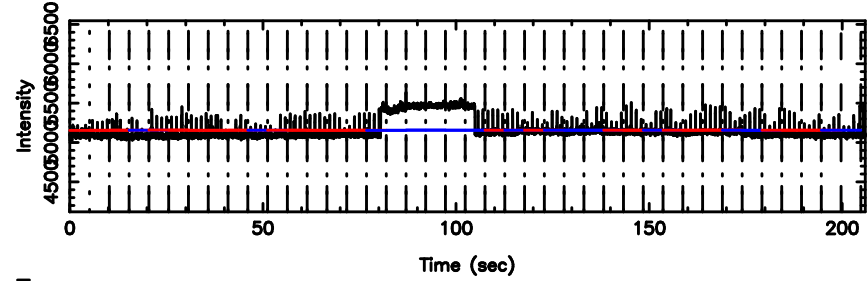

T20260505152441

BLK:16,SNR1: 0.45025 ,SNR2: 1.9852

Frequency (Hz)

F20260505152443

BLK:16,SNR1: 0.25203 ,SNR2: 4.6257

Frequency (Hz)

3C161 2026/05/05 6.44UT TOYOKAWA-FUJI

T20260505152441