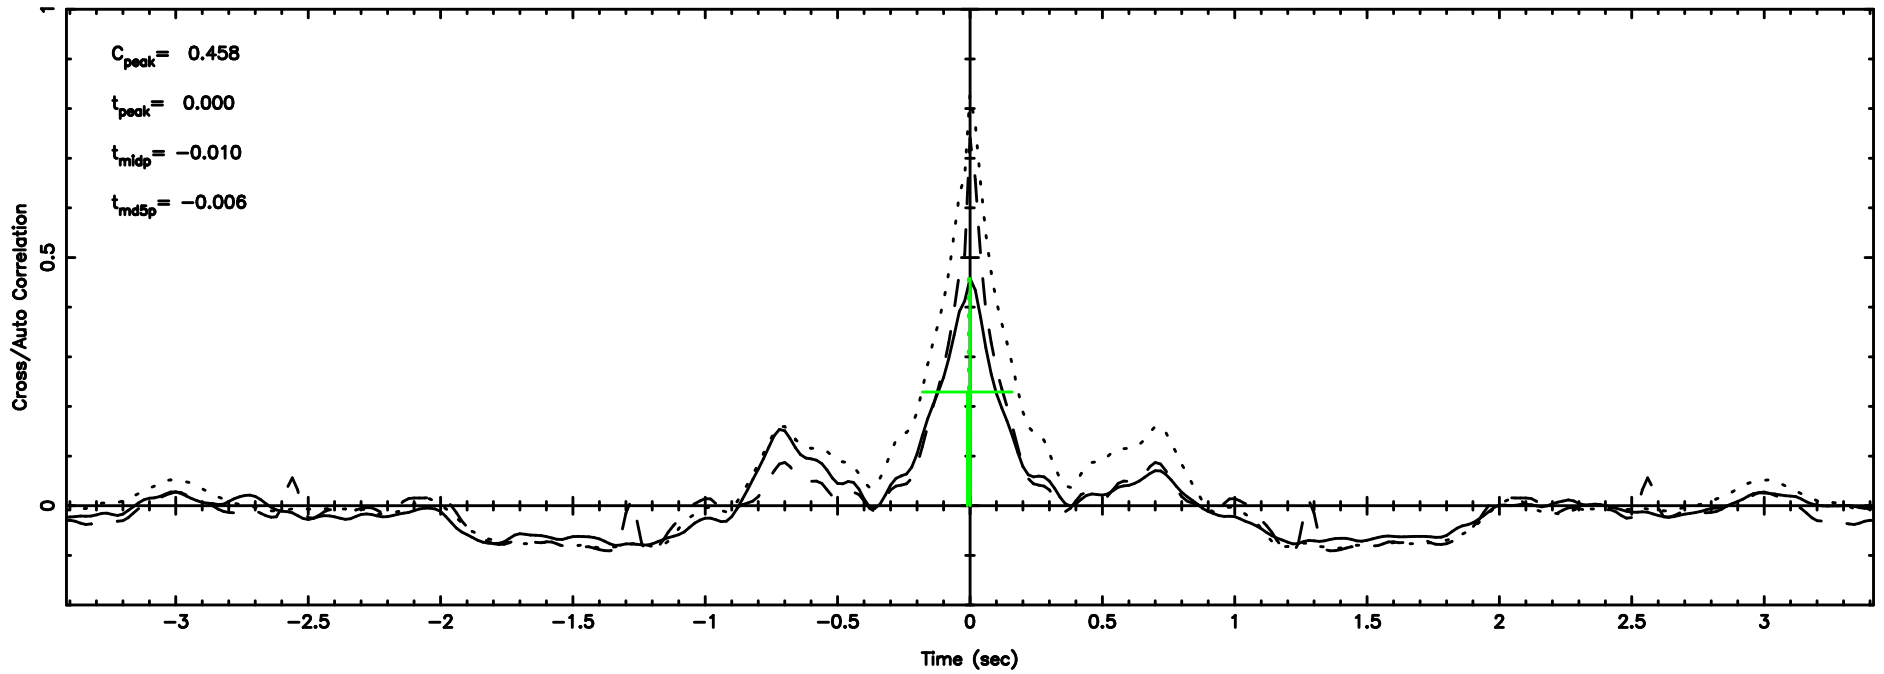

BLK:18,SNR1: 7.5249 ,SNR2: 19.533