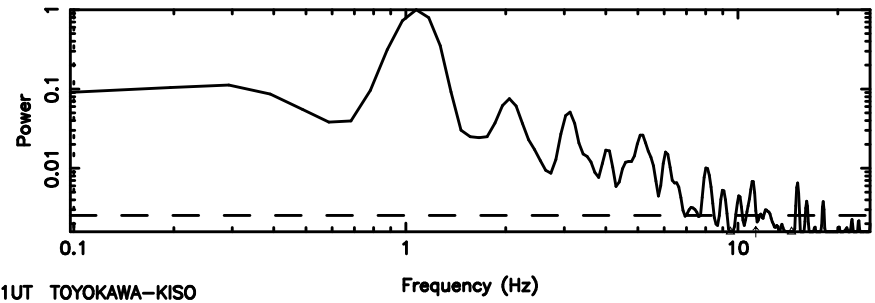

T20260505112239

BLK:12,SNR1: 49.914 ,SNR2: 106.69

3C67 2026/05/05 2.41UT TOYOKAWA-KISO

K20260505112236

BLK:12,SNR1: 9.1610 ,SNR2: 16.409

F20260505112241

No.Good Data

Frequency (Hz)