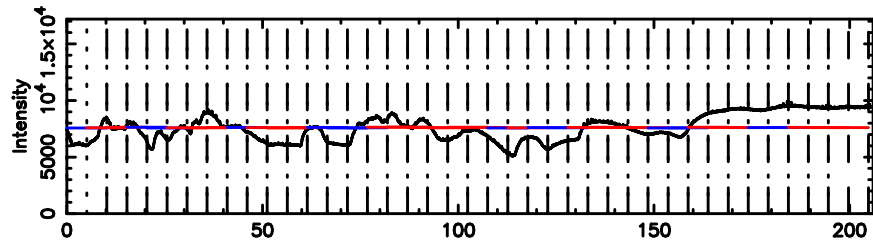

T20260505061558

BLK:14,SNR1: 56.073 ,SNR2: 170.15

Frequency (Hz)

F20260505061600

BLK:14,SNR1: 8.6221 ,SNR2: 22.535

Frequency (Hz)

2114+247 2026/05/04 21.29UT TOYOKAWA-FUJI

T20260505061558