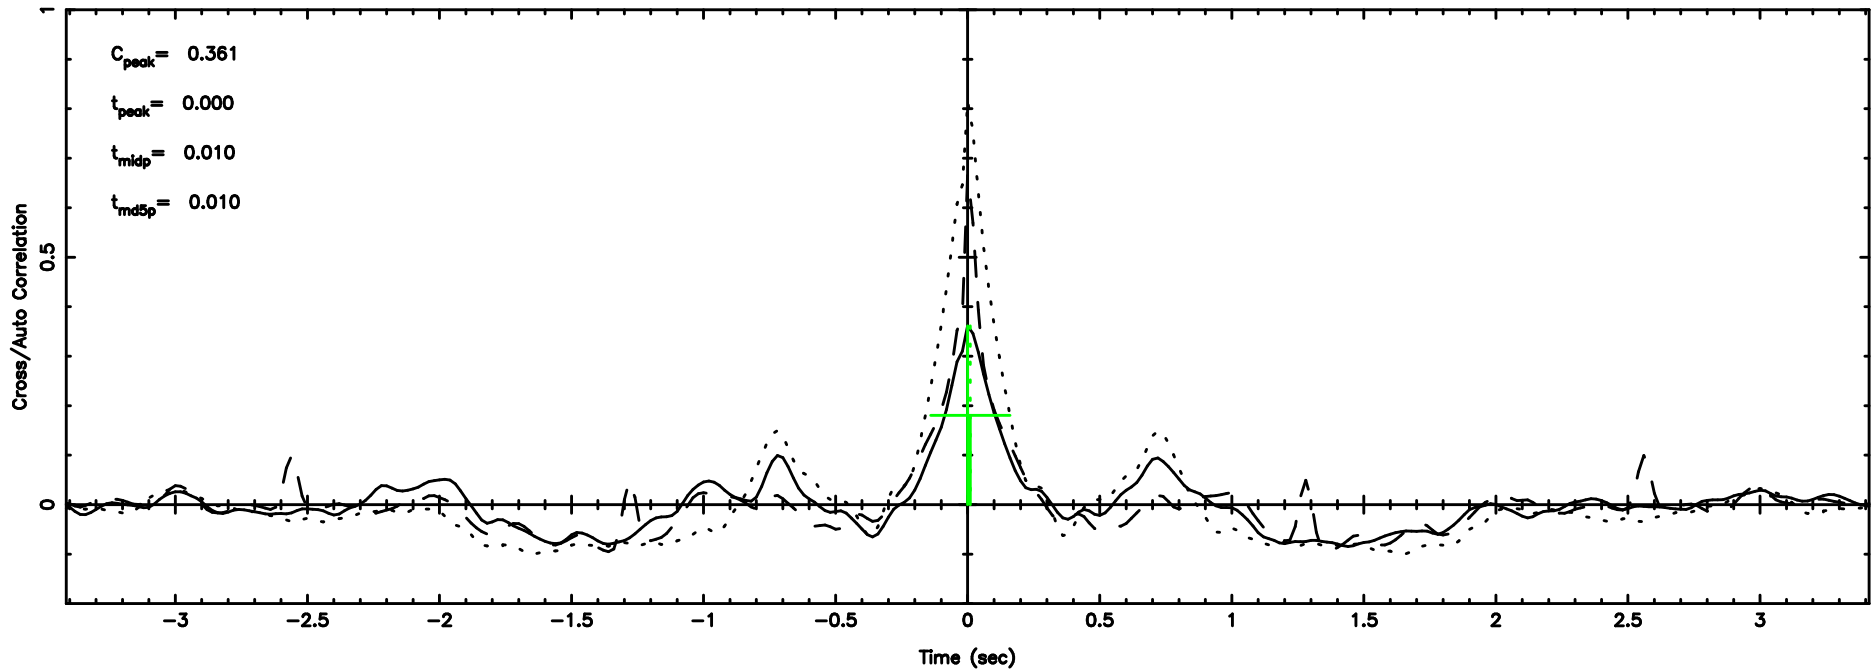

K20260505095732

BLK:14,SNR1: 9.0525 ,SNR2: 16.329

Frequency (Hz)

F20260505095737

BLK:13,SNR1: 0.14769 ,SNR2: 2.0712

K20260505095732

BLK:13,SNR1: 9.0635 ,SNR2: 16.349

0056-00 2026/05/05 0.99UT FUJI -KISO