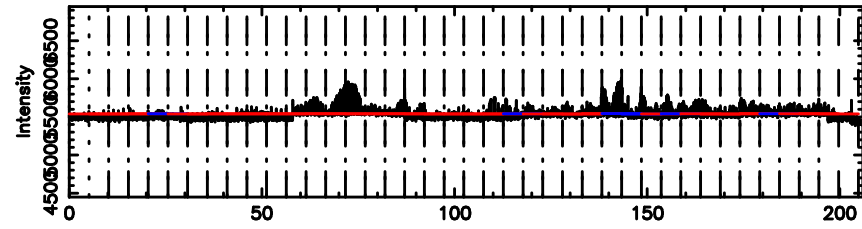

Frequency (Hz)

F20260505171130