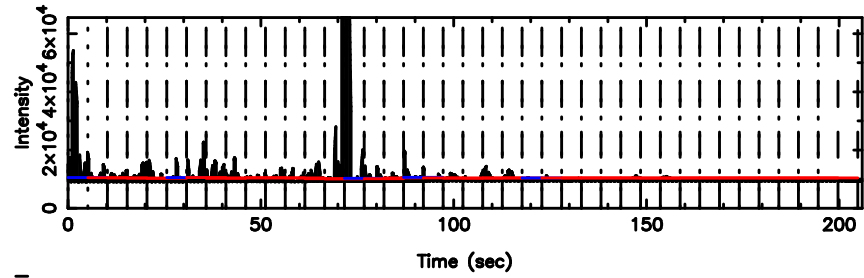

0732+33 2026/05/05 7.59UT TOYOKAWA-KISO

F20260505163343

BLK: 5,SNR1: 16.583 ,SNR2: 30.007

Frequency (Hz)

K20260505163338

BLK: 5,SNR1: 20.251 ,SNR2: 46.354

Frequency (Hz)

0732+33 2026/05/05 7.59UT FUJI -KISO