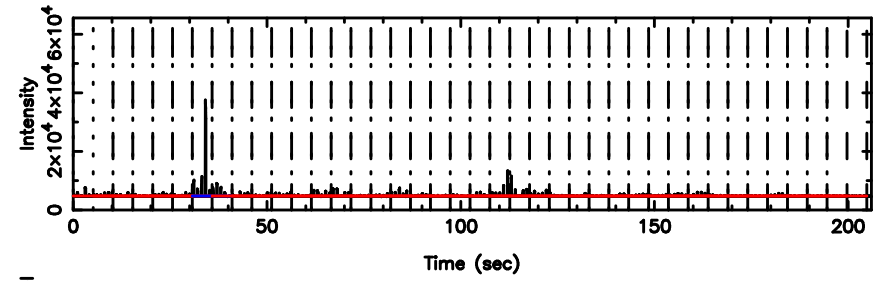

F20260505130328