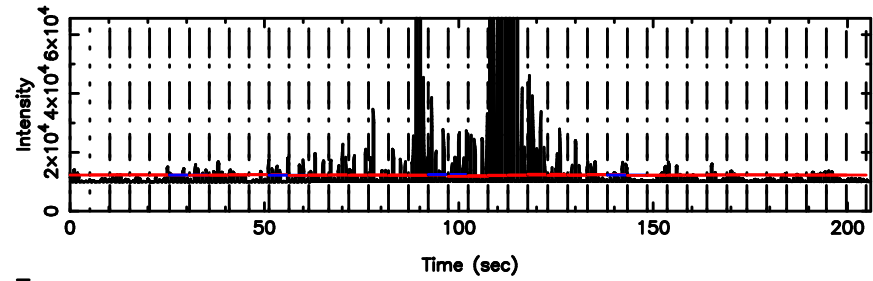

3C43 2026/05/05 1.50UT TOYOKAWA-KISO

K20260505102827