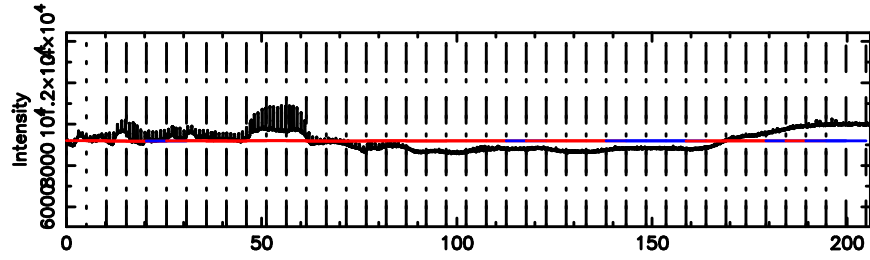

Frequency (Hz)

F20260505073957

BLK: 5,SNR1:-0.49794E-01,SNR2: 1.3803

Frequency (Hz)

2238-113 2026/05/04 22.69UT TOYOKAWA-FUJI

T20260505073955

BLK: 9, SNR1: 4.9608 , SNR2: 12.909

Frequency (Hz)