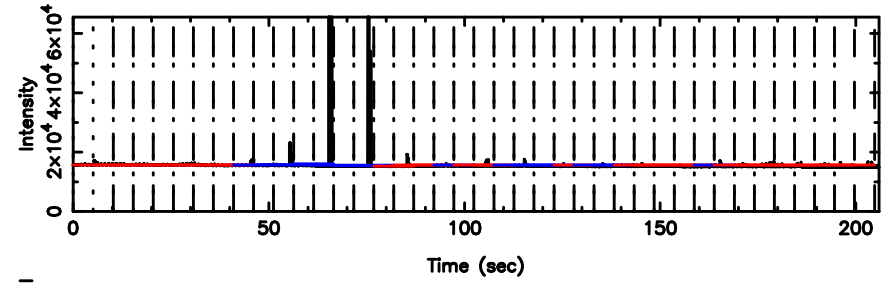

2131+379 2026/05/04 21.57UT TOYOKAWA-KISO

F20260505063242

BLK:14,SNR1: 8.9477 ,SNR2: 15.984

K20260505063237

BLK:14,SNR1: 7.9508 ,SNR2: 20.550

2131+379 2026/05/04 21:57UT FUJI -KISO

T20260505064113

BLK:10,SNR1: 57.751 ,SNR2: 141.14