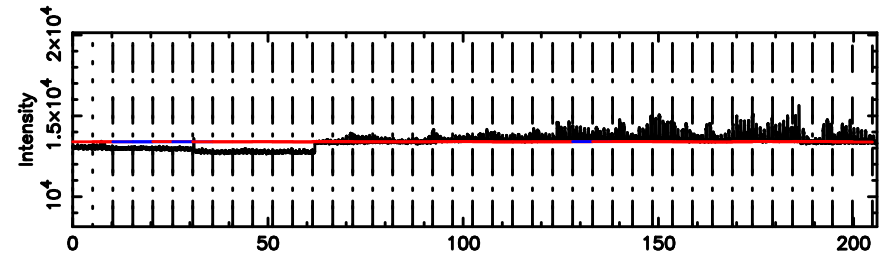

T20260505073128

BLK: 4, SNR1: 1.6825 , SNR2: 3.9007

Frequency (Hz)

K20260505073126

BLK: 4, SNR1: 4.2471 , SNR2: 13.158

Frequency (Hz)

2229-093 2026/05/04 22.55UT TOYOKAWA-KISO

F20260505073130