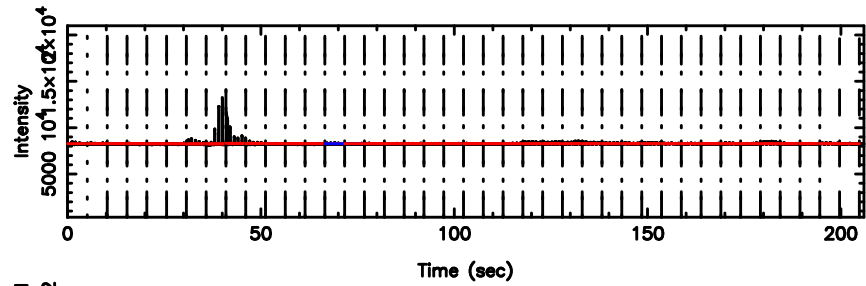

T20260505144911

BLK: 1,SNR1: 2.5548 ,SNR2: 4.6555