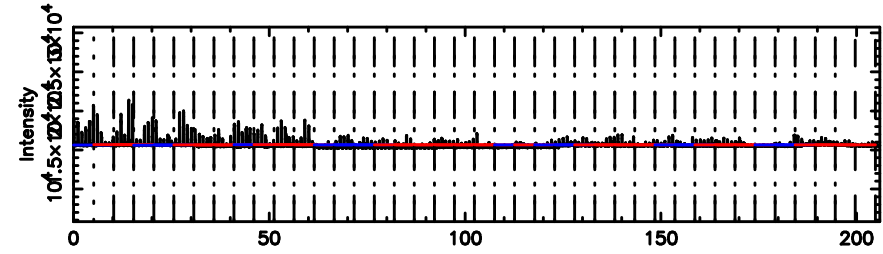

Frequency (Hz)

K20260505061556