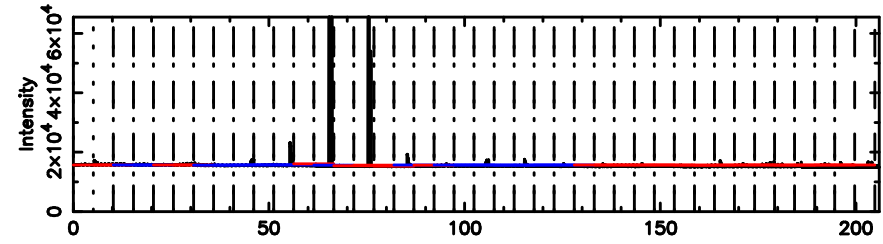

Frequency (Hz)

2131+379 2026/05/04 21.57UT TOYOKAWA-FUJI

T20260505063240

BLK:16,SNR1: 2.6403 ,SNR2: 6.2834

Frequency (Hz)

K20260505063237

BLK:16,SNR1: 7.7525 ,SNR2: 20.039

Frequency (Hz)