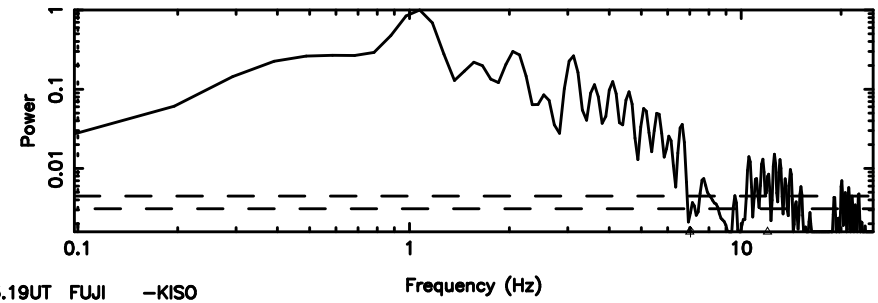

BLK: 2,SNR1: 2.8730 ,SNR2: 9.0013

0308+305 2026/05/05 3.19UT TOYOKAWA-KISO

K20260505120955

BLK: 2,SNR1: 15.435 ,SNR2: 36.706

F20260505121000

BLK: 4,SNR1: 14.190 ,SNR2: 41.608

K20260505120955

BLK: 4,SNR1: 9.9523 ,SNR2: 28.774