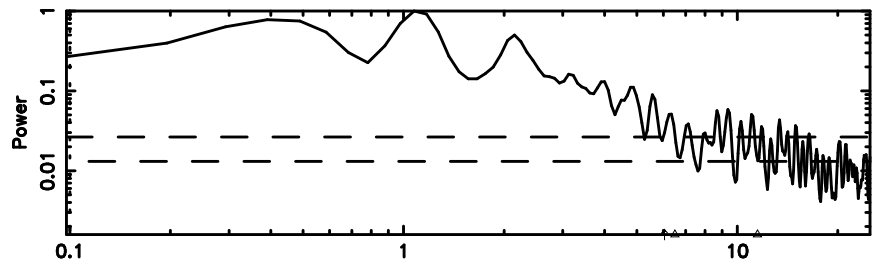

K20260505075240

BLK: 2,SNR1: 3.1054 ,SNR2: 15.288

3C454.3 2026/05/04 22.91UT TOYOKAWA-KISO

F20260505075245

BLK: 3,SNR1: 2.1291 ,SNR2: 7.6753

Frequency (Hz)

K20260505075240

BLK: 3,SNR1: 8.1824 ,SNR2: 14.486