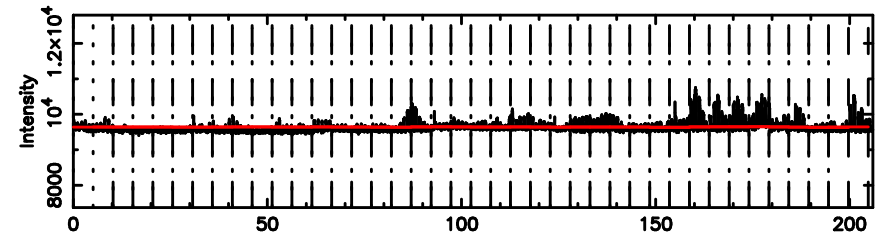

Frequency (Hz)

K20260505112236