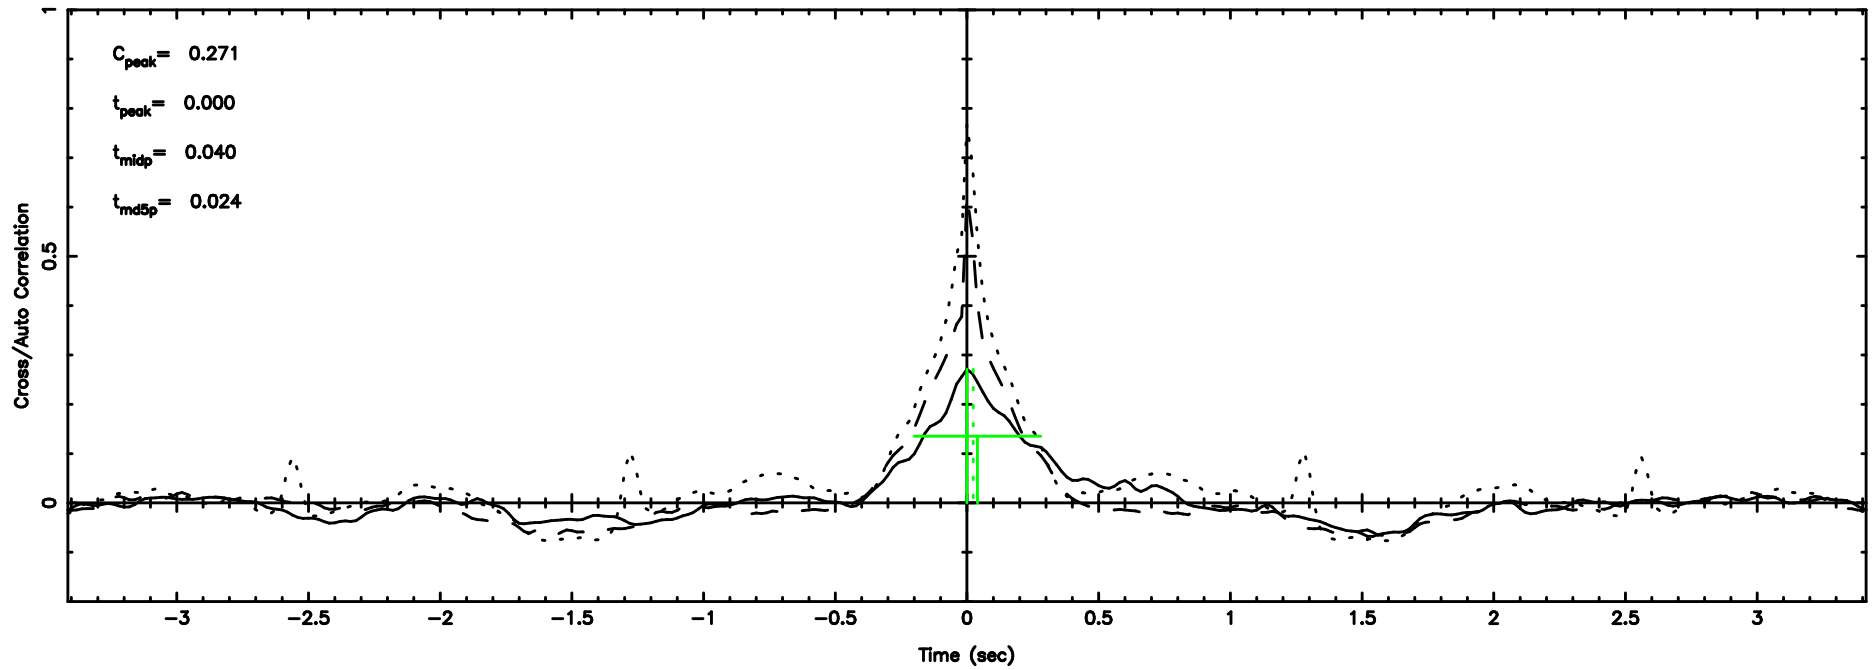

3C71 2026/05/05 2.71UT FUJI -KISO

K20260505114050

BLK: 4,SNR1: 1.8513 ,SNR2: 5.7910

T20260505120009

BLK:17,SNR1: 6.1606 ,SNR2: 11.053

F20260505120011

BLK:17,SNR1: 2.5630 ,SNR2: 8.3480

0258+350 2026/05/05 3.03UT TOYOKAWA-FUJI