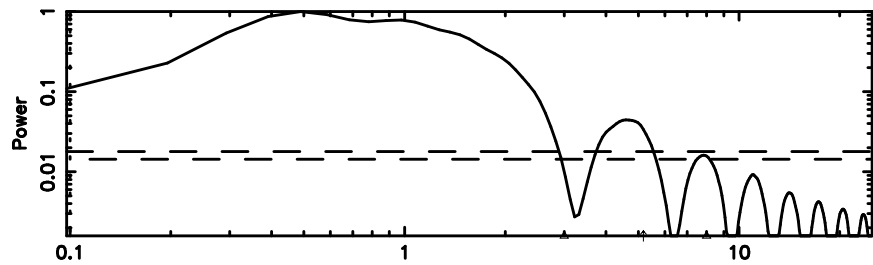

BLK: 2, SNR1: 2.8217 ,SNR2: 13.209