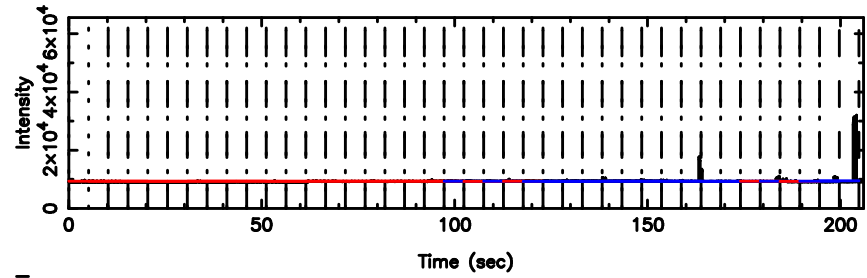

F20260505161315

BLK:14,SNR1: 4.2306 ,SNR2: 10.925

Frequency (Hz)

0713-024 2026/05/05 7.25UT TOYOKAWA-FUJI

T20260505161313

BLK:16,SNR1: 9.3893 ,SNR2: 16.779

Frequency (Hz)

K20260505161310