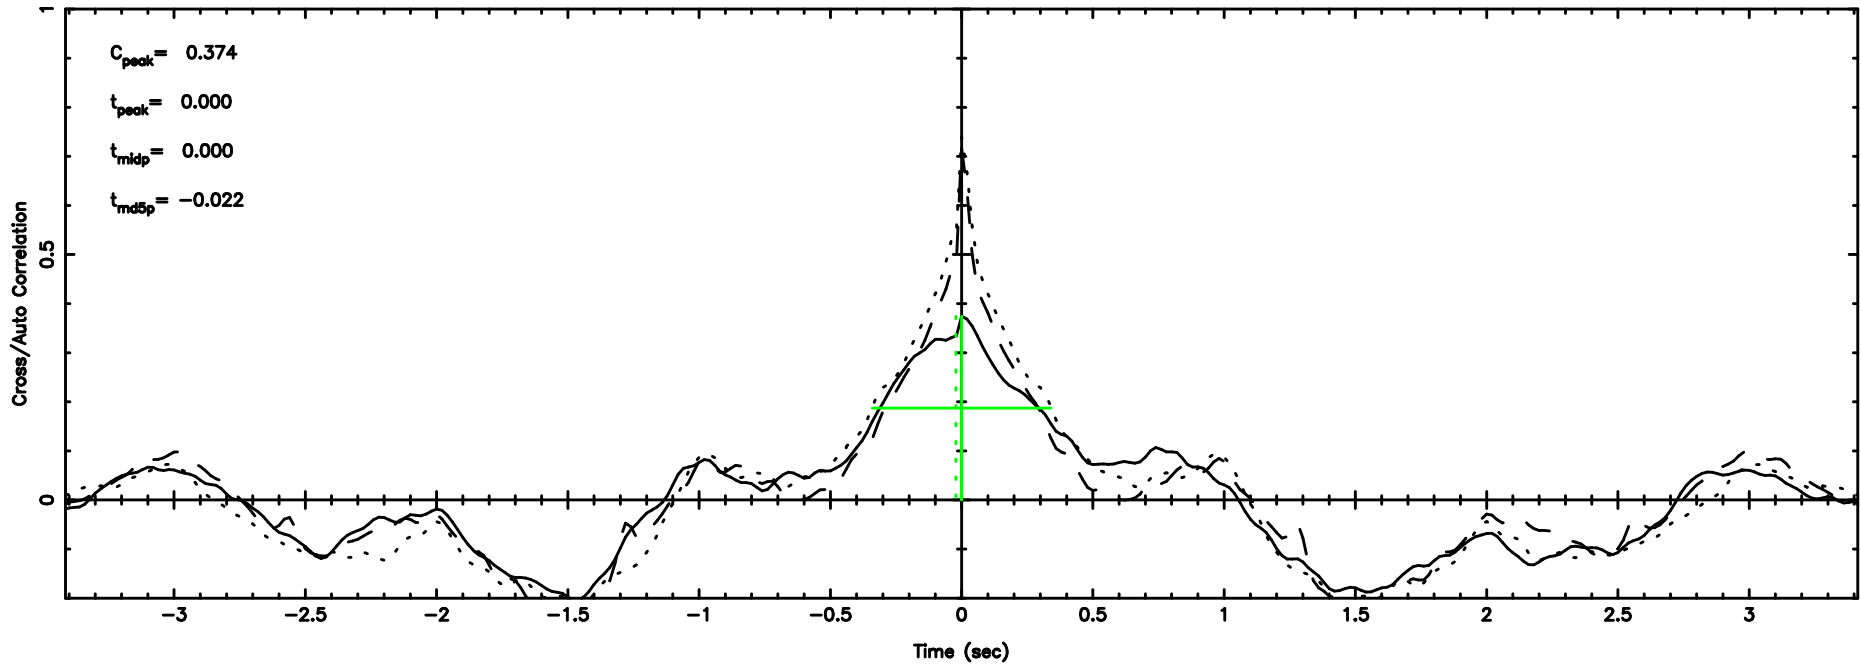

F20260505144103

BLK: 8,SNR1: 3.3250 ,SNR2: 13.460

K20260505144058

BLK: 8,SNR1: 17.779 ,SNR2: 36.913

3C147 2026/05/05 5.71UT FUJI -KISO