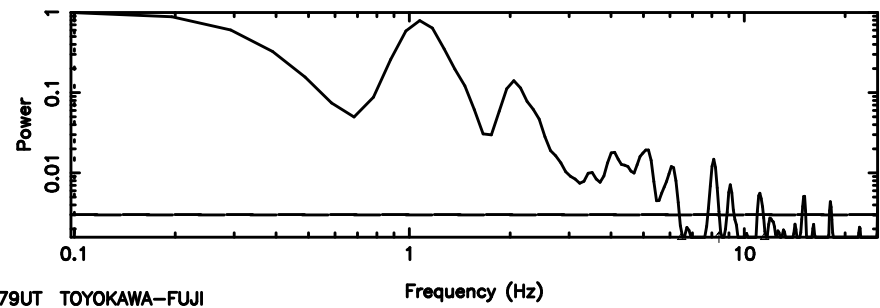

T20260505054542

F20260505054544

T20260505054542

BLK: 5,SNR1: 0.82979 ,SNR2: 2.5727

Frequency (Hz)

2045+483 2026/05/04 20.79UT TOYOKAWA-KISO

K20260505054540

BLK: 5,SNR1: 1.6790 ,SNR2: 6.5570