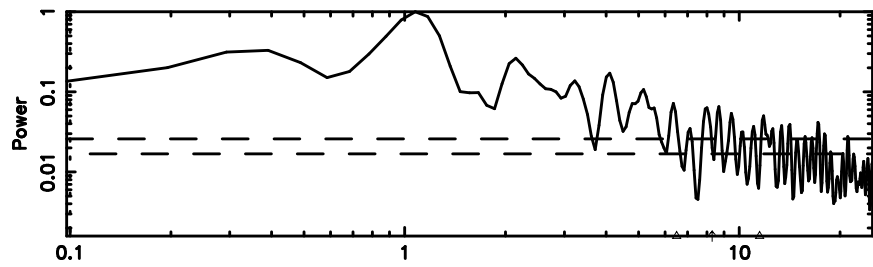

K20260505064110

BLK:16,SNR1: 4.6018 ,SNR2: 11.491

Frequency (Hz)

2139+028 2026/05/04 21.72UT TOYOKAWA-KISO

F20260505064115

BLK: 3,SNR1: 1.4837 ,SNR2: 4.0150

Frequency (Hz)

K20260505064110