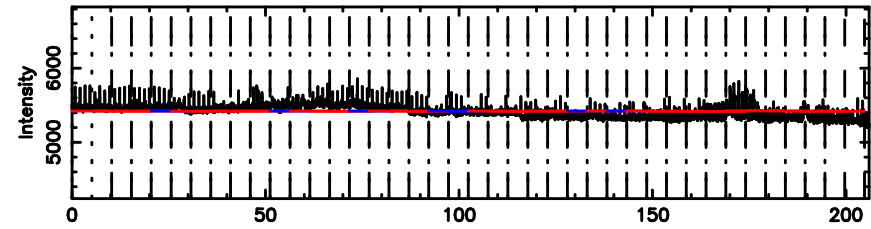

F20260505141908