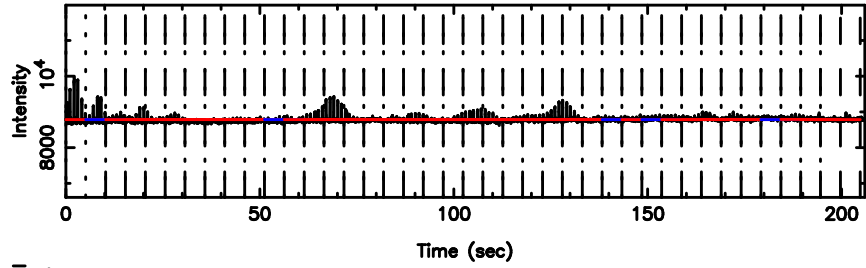

T20260505120958