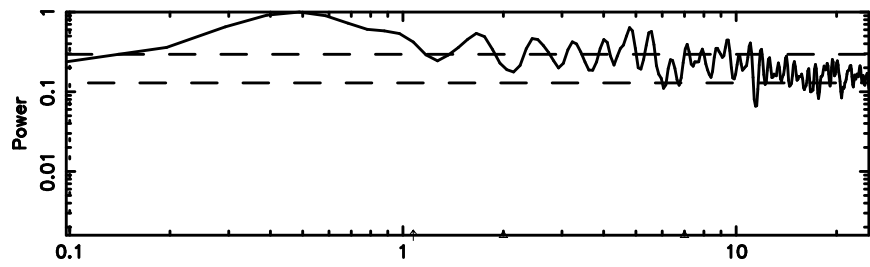

BLK: 6,SNR1: 1.9854 ,SNR2: 4.6902

0011+344 2026/05/05 0.23UT TOYOKAWA-KISO

F20260505091225

BLK: 5,SNR1:-0.13737 ,SNR2: 1.2426

Frequency (Hz)

K20260505091220

BLK: 5,SNR1: 2.1345 ,SNR2: 4.7479

Frequency (Hz)