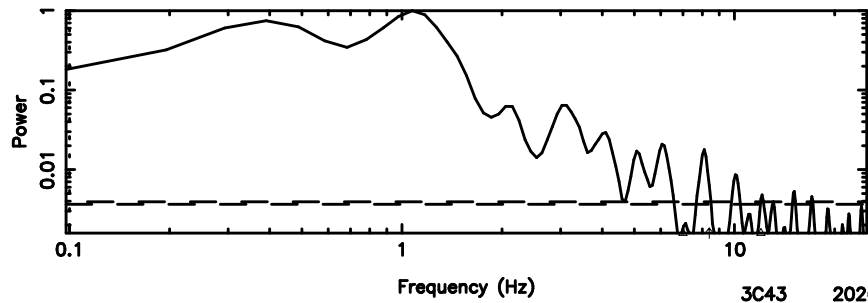

BLK: 4, SNR1: 12.426 ,SNR2: 30.374