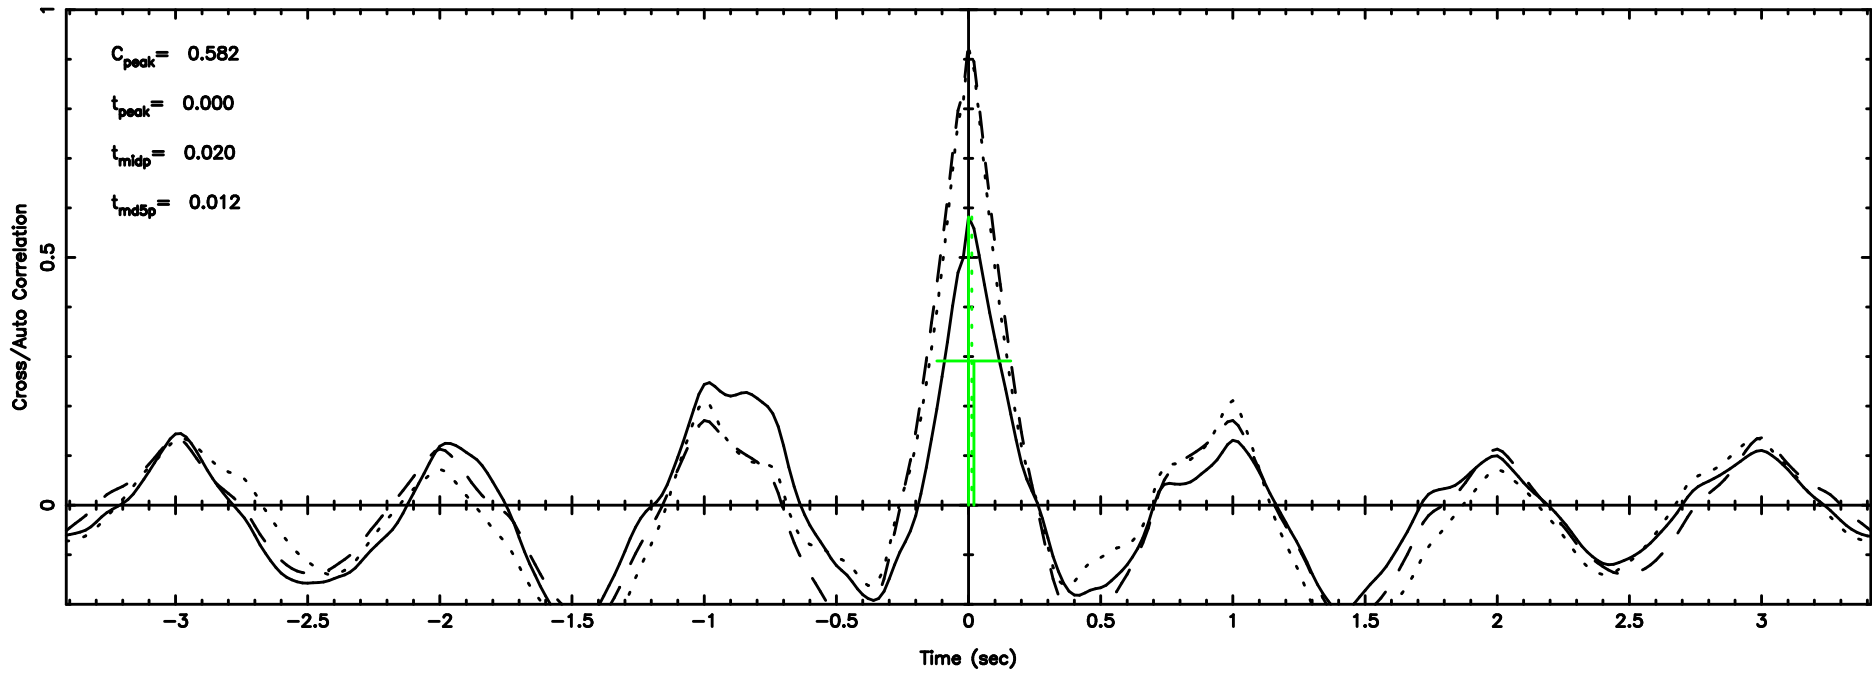

BLK: 5,SNR1: 2.8422 ,SNR2: 8.6856