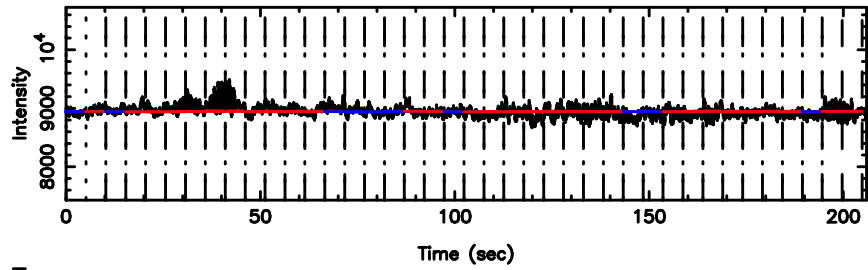

T20260505103614