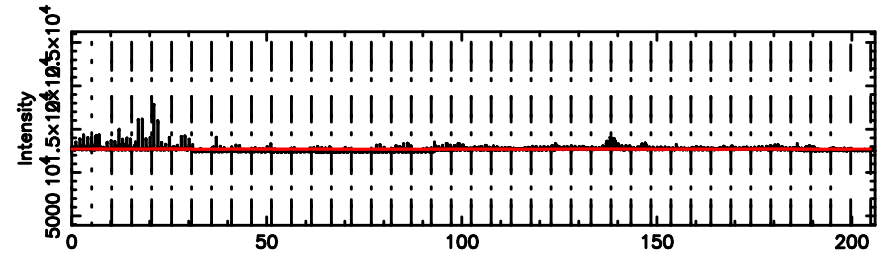

BLK: 1,SNR1: 0.66203 ,SNR2: 2.8022

2259+481 2026/05/04 23.04UT TOYOKAWA-KISO

K20260505080023

BLK: 1,SNR1: 13.244 ,SNR2: 30.852

F20260505080028

No.Good Data

K20260505080023

No.Good Data