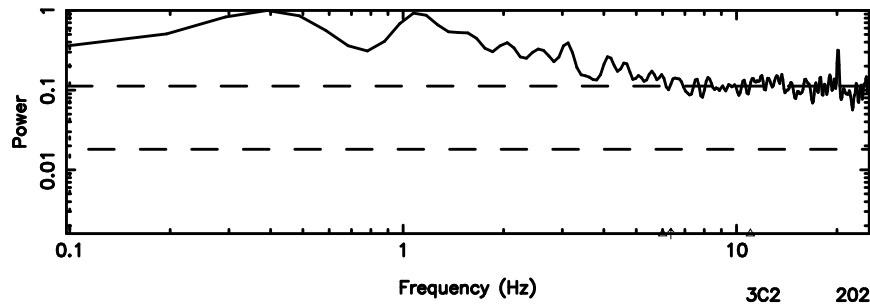

T20260505090501