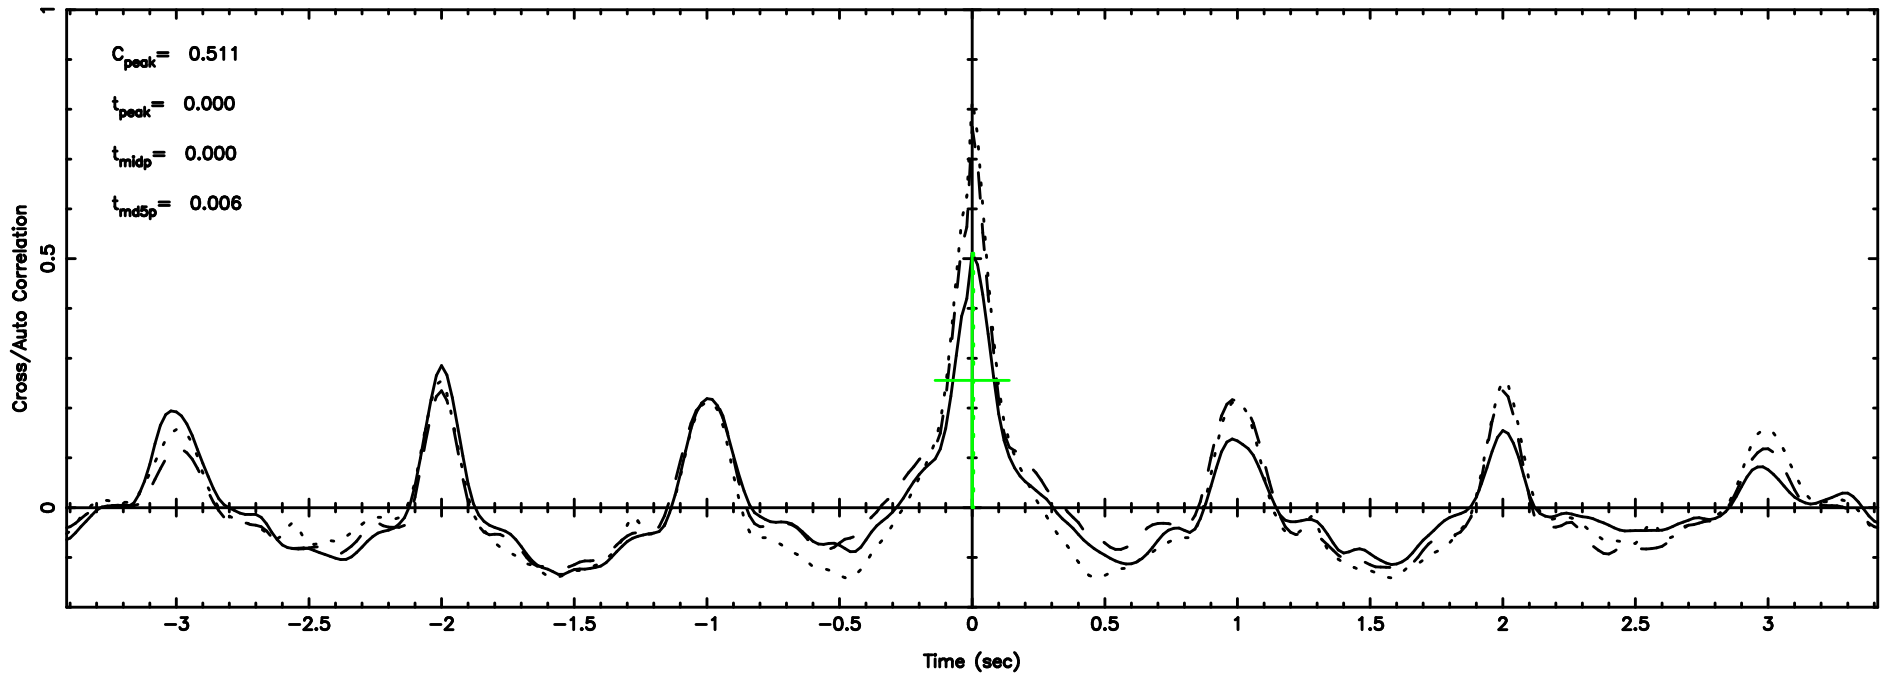

Frequency (Hz)

2210+016 2026/05/04 22.22UT TOYOKAWA-FUJI