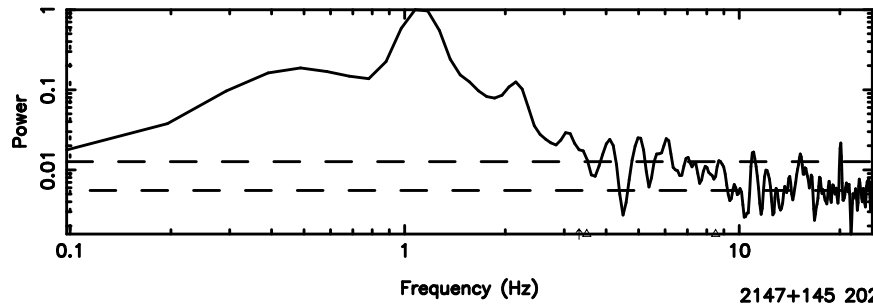

BLK: 3,SNR1: 3.6434 ,SNR2: 9.2202

Frequency (Hz)

2139+028 2026/05/04 21.72UT FUJI -KISO

T20260505064919

BLK: 3,SNR1: 1.8128 ,SNR2: 12.819

F20260505064921

BLK: 3,SNR1: 2.8223 ,SNR2: 13.211

2147+145 2026/05/04 21.85UT TOYOKAWA-FUJI