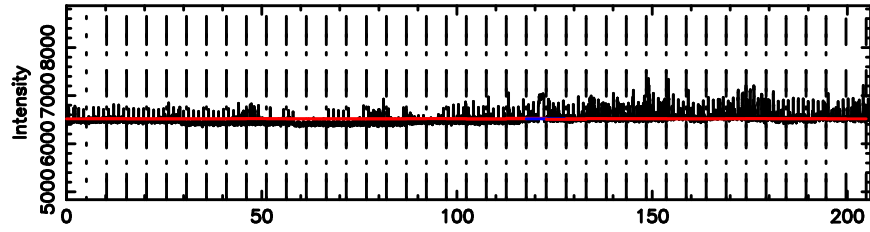

T20260505073128

BLK: 4, SNR1: 1.6825 , SNR2: 3.9007

Frequency (Hz)

K20260505073126

BLK: 4, SNR1: 4.2471 , SNR2: 13.158

Frequency (Hz)

2229-093 2026/05/04 22.55UT TOYOKAWA-KISO

F20260505073130