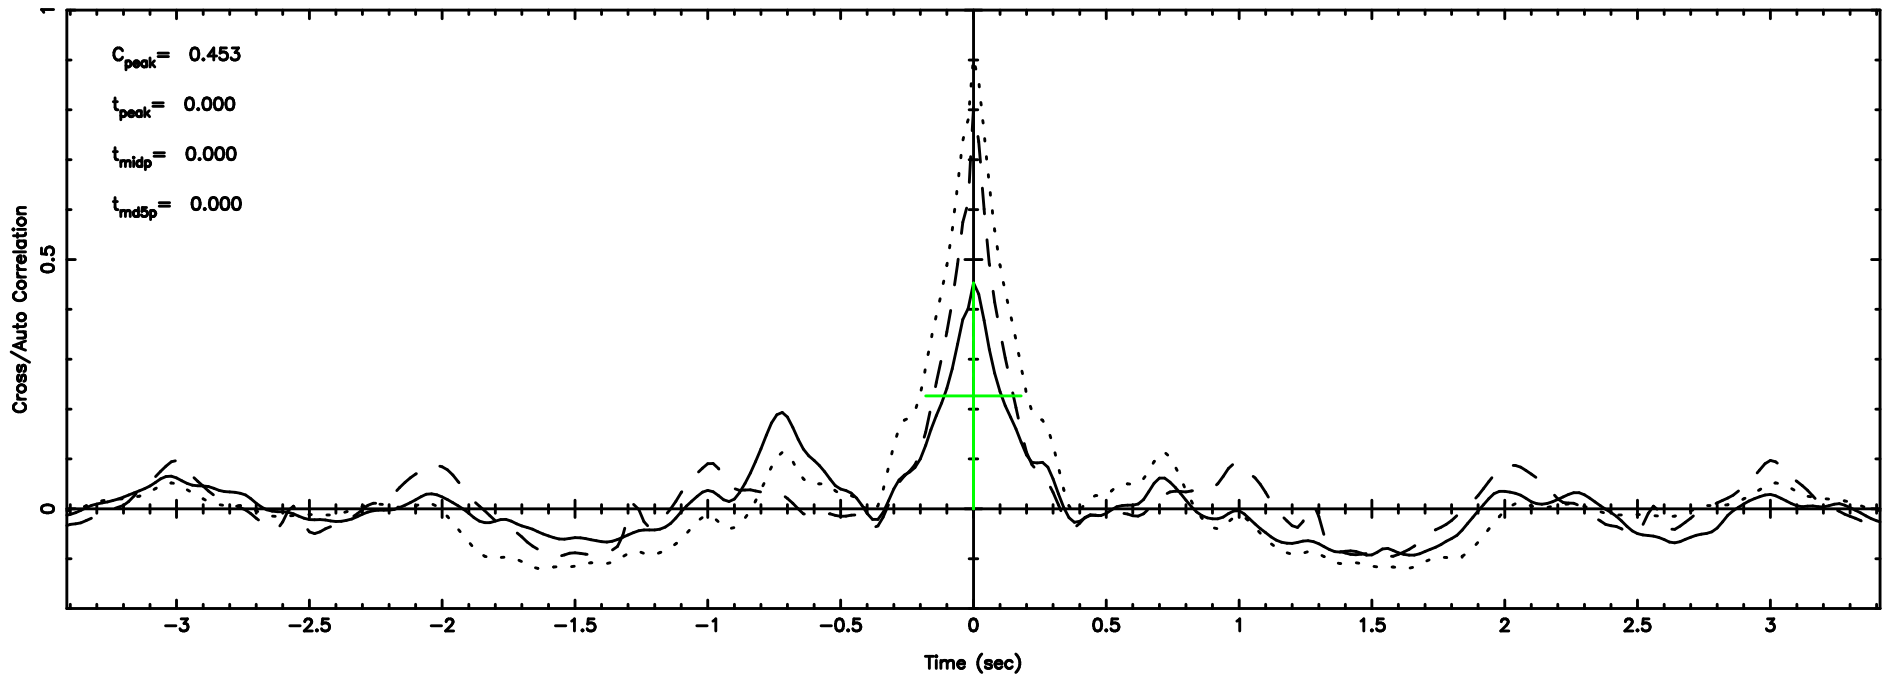

2131+379 2026/05/04 21.57UT TOYOKAWA-KISO

F20260505063242

BLK:14,SNR1: 8.9477 ,SNR2: 15.984

K20260505063237

BLK:14,SNR1: 7.9508 ,SNR2: 20.550

2131+379 2026/05/04 21:57UT FUJI -KISO

T20260505064113

BLK:10,SNR1: 57.751 ,SNR2: 141.14