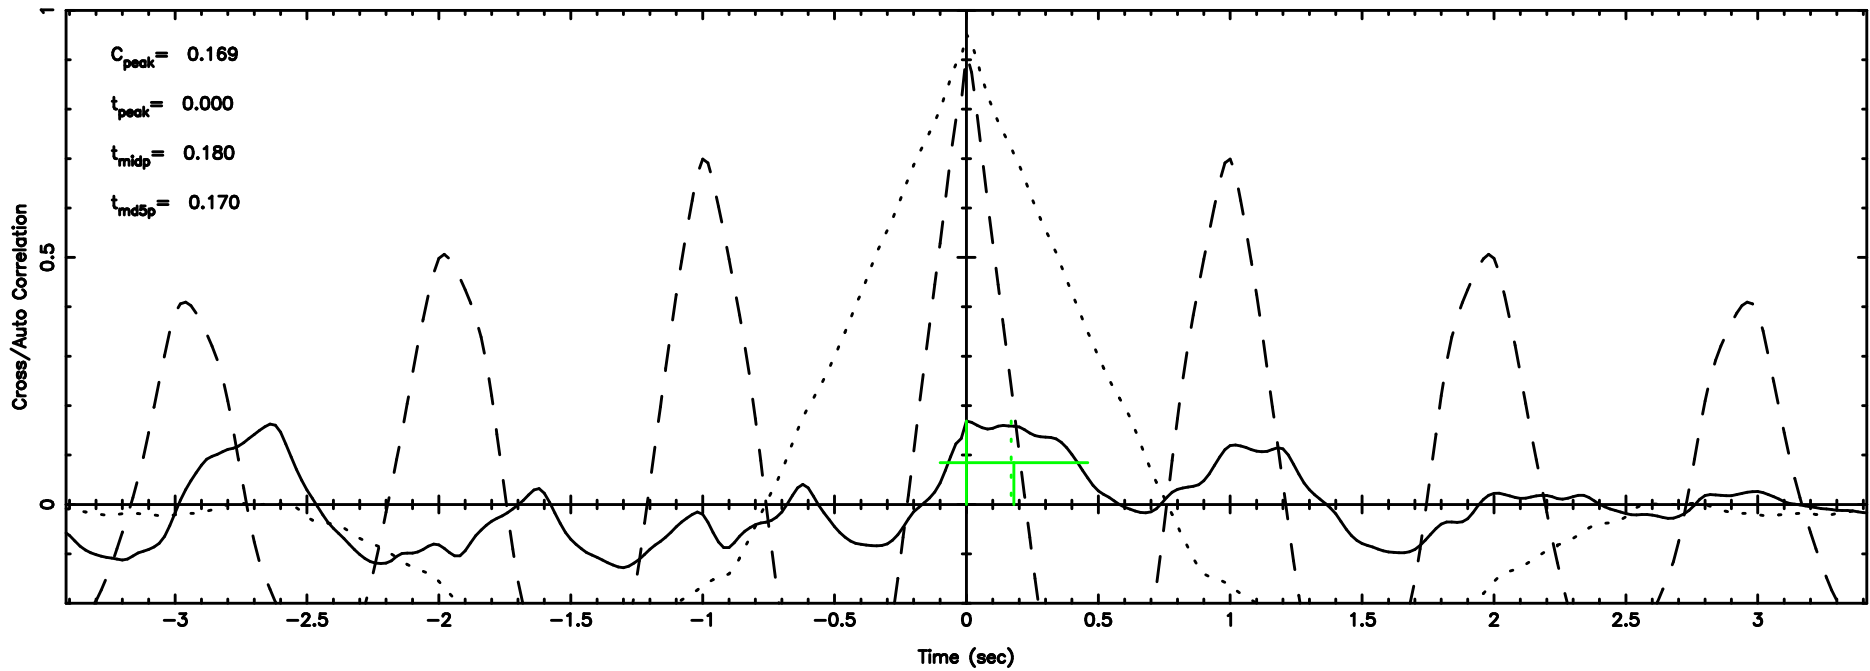

No. Good Data

3C48 2026/05/05 1.63UT FUJI -KISO

T20260505105558

BLK: 1,SNR1: 10.132 ,SNR2: 23.999

0155-109 2026/05/05 1.96UT TOYOKAWA-FUJI

F20260505105600

BLK: 1,SNR1: 14.850 ,SNR2: 43.947

Frequency (Hz)