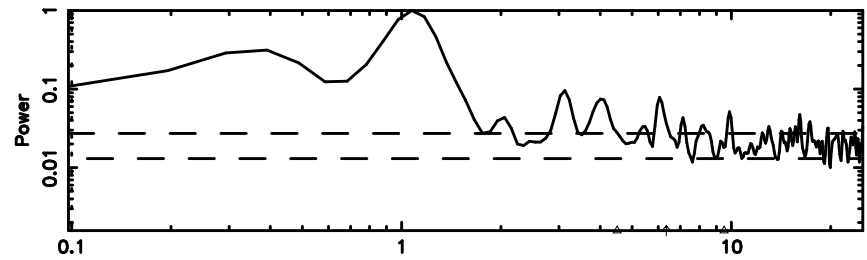

BLK: 4,SNR1: 0.87673 ,SNR2: 3.2168