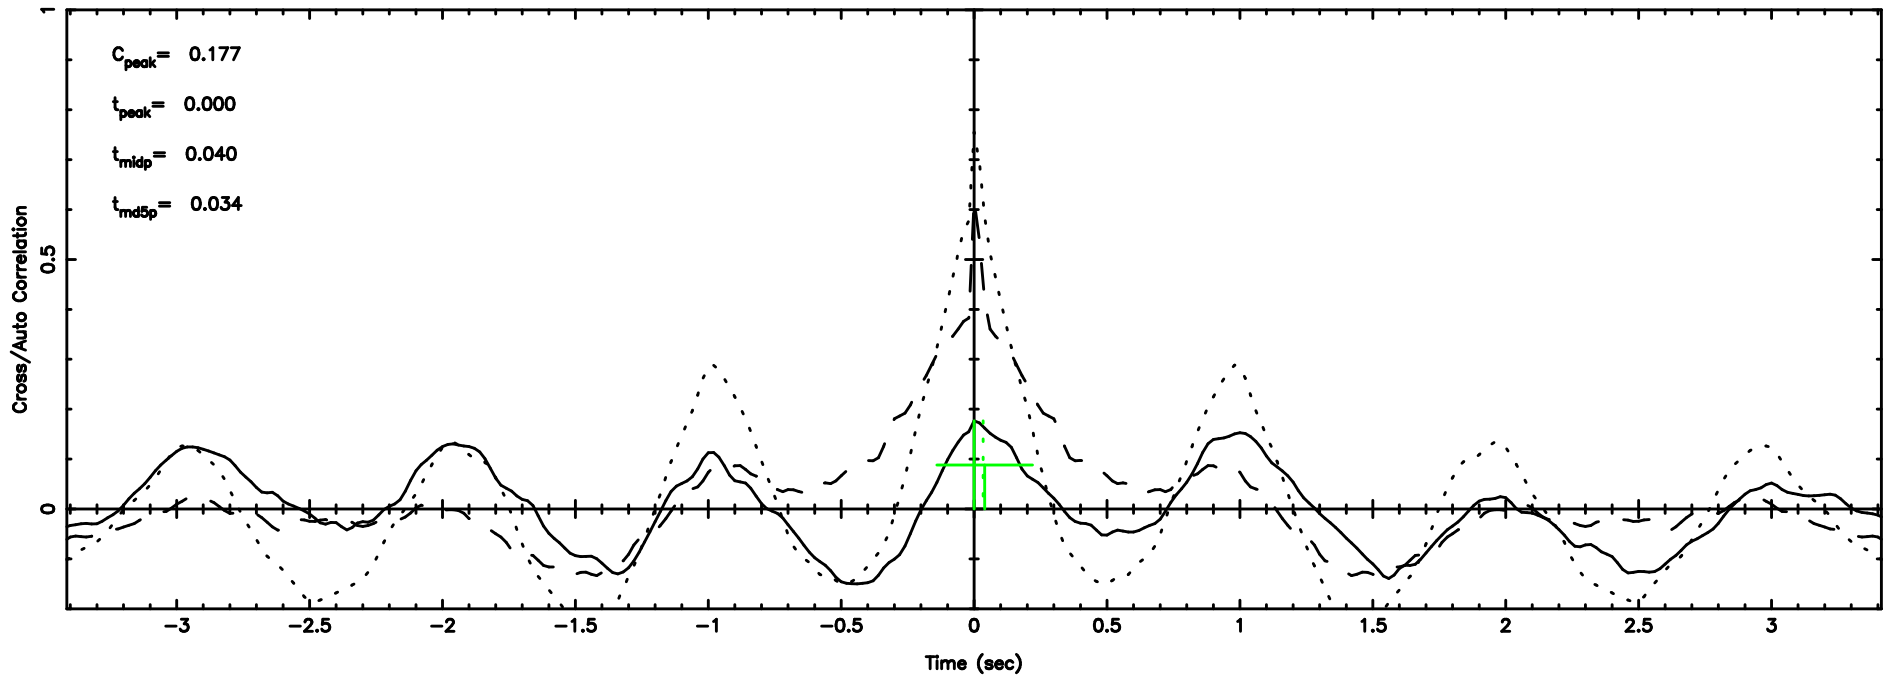

Frequency (Hz)