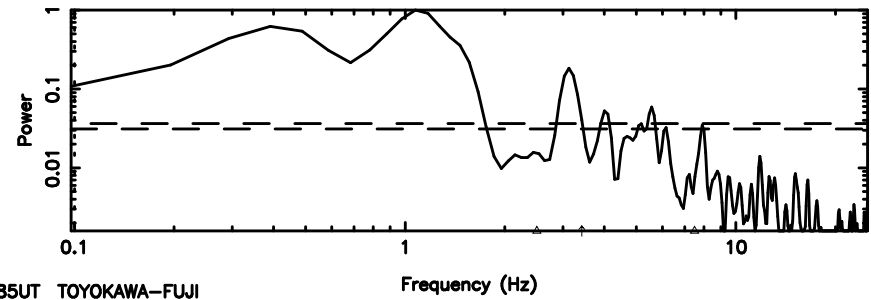

BLK: 1,SNR1: 0.56470 ,SNR2: 7.1621

0548+16 2026/05/05 5.85UT TOYOKAWA-FUJI

T20260505144911

No.Good Data

K20260505144908

No.Good Data

0548+16 2026/05/05 5.85UT TOYOKAWA-KISO

F20260505144913