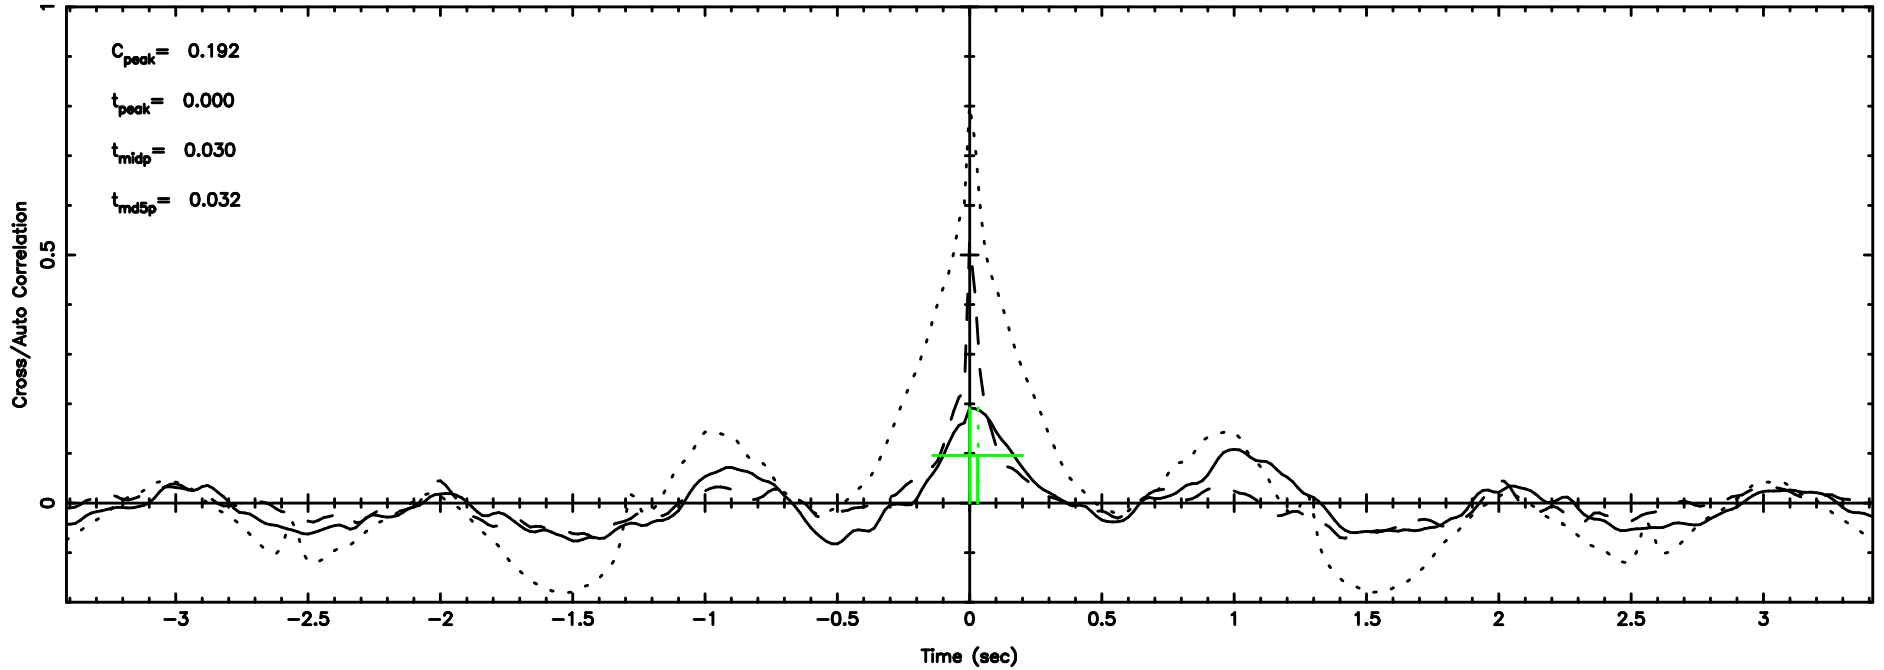

T20260505090501

F20260505090503

3C2 2026/05/05 0.11UT TOYOKAWA-FUJI