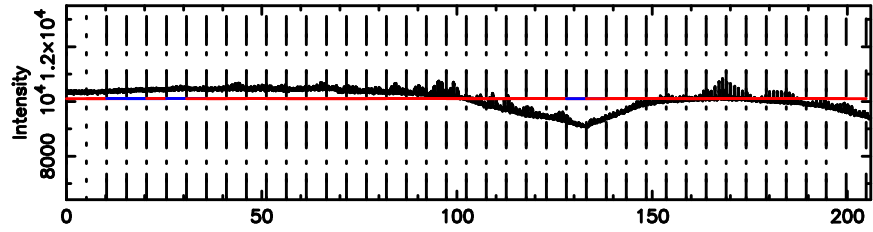

T20260505073128