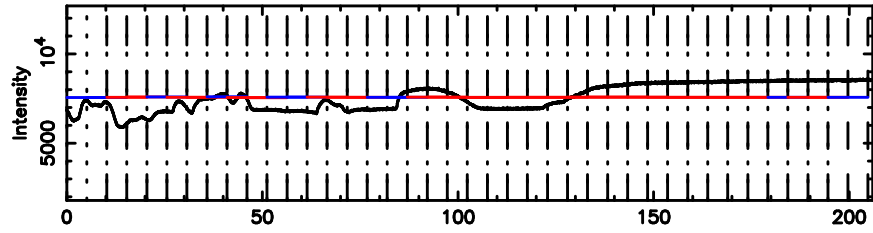

2131+379 2026/05/04 21.57UT TOYOKAWA-KISO

F20260505063242

BLK:14,SNR1: 8.9477 ,SNR2: 15.984

K20260505063237

BLK:14,SNR1: 7.9508 ,SNR2: 20.550

2131+379 2026/05/04 21:57UT FUJI -KISO

T20260505064113

BLK:10,SNR1: 57.751 ,SNR2: 141.14