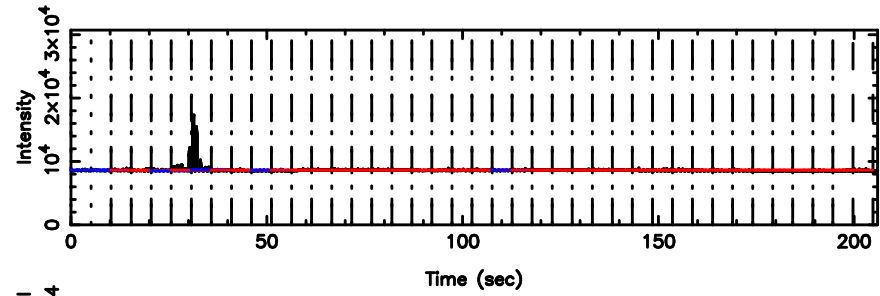

T20260505054542

F20260505054544

T20260505054542

BLK: 5,SNR1: 0.82979 ,SNR2: 2.5727

Frequency (Hz)

2045+483 2026/05/04 20.79UT TOYOKAWA-KISO

K20260505054540

BLK: 5,SNR1: 1.6790 ,SNR2: 6.5570