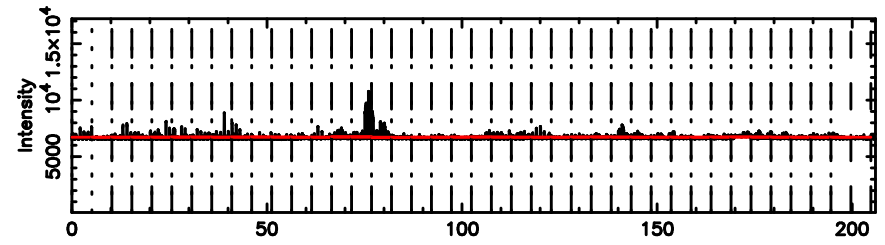

Frequency (Hz)

3C454.3 2026/05/04 22.91UT FUJI -KISO

T20260505080026

No.Good Data

F20260505080028

No.Good Data

2259+481 2026/05/04 23.04UT TOYOKAWA-FUJI

T20260505080026