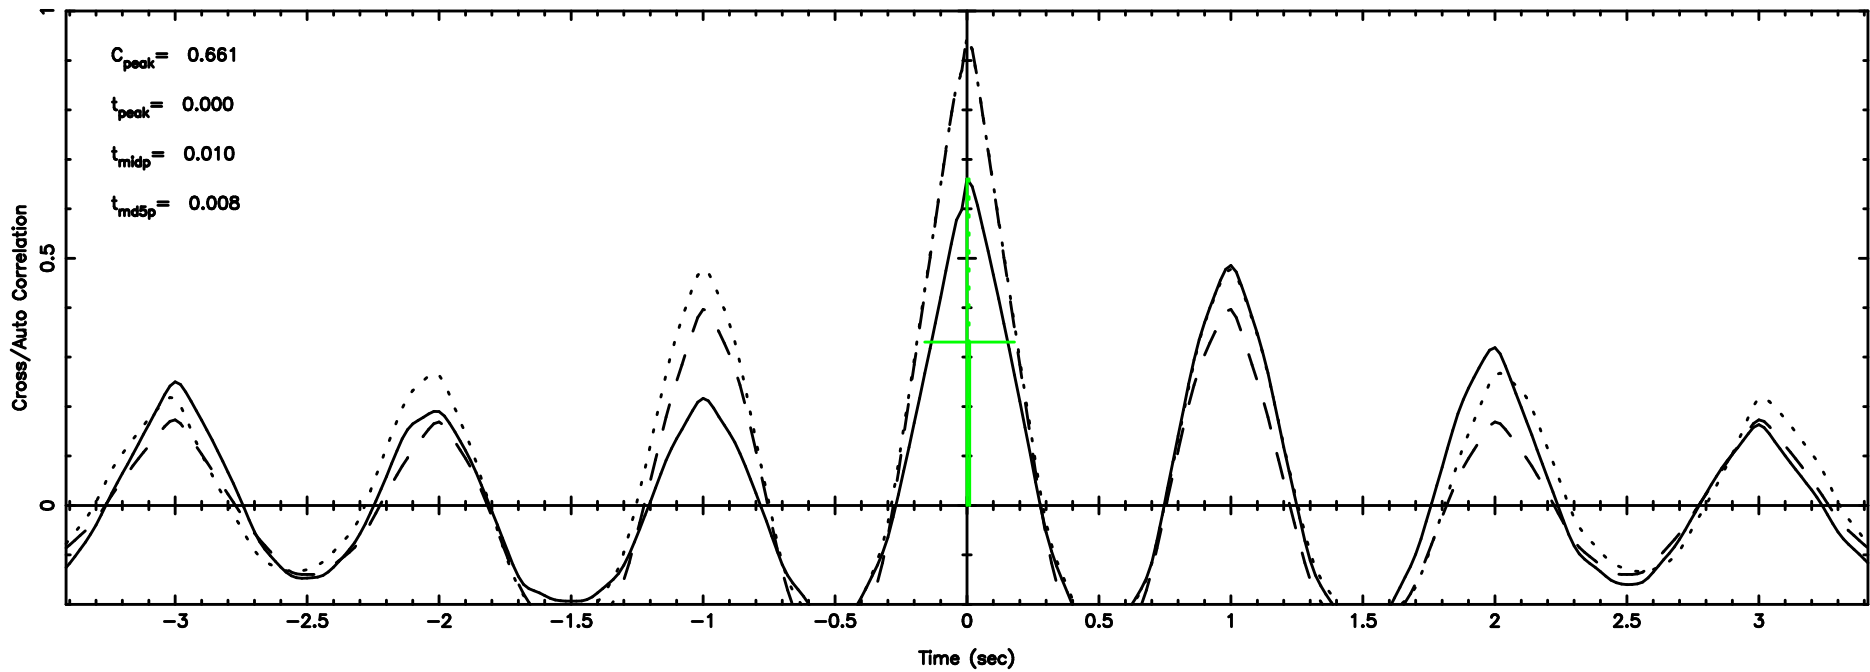

T20260505102830

BLK: 4,SNR1: 11.186 ,SNR2: 27.449

Frequency (Hz)

3C43 2026/05/05 1.50UT TOYOKAWA-FUJI

F20260505102832

BLK: 4,SNR1: 11.651 ,SNR2: 28.539

Frequency (Hz)

T20260505102830