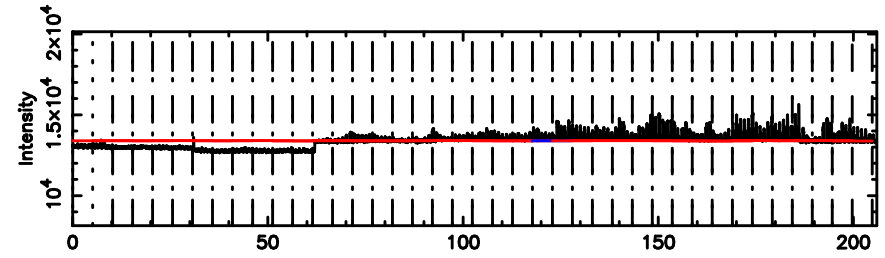

Frequency (Hz)

K20260505073126