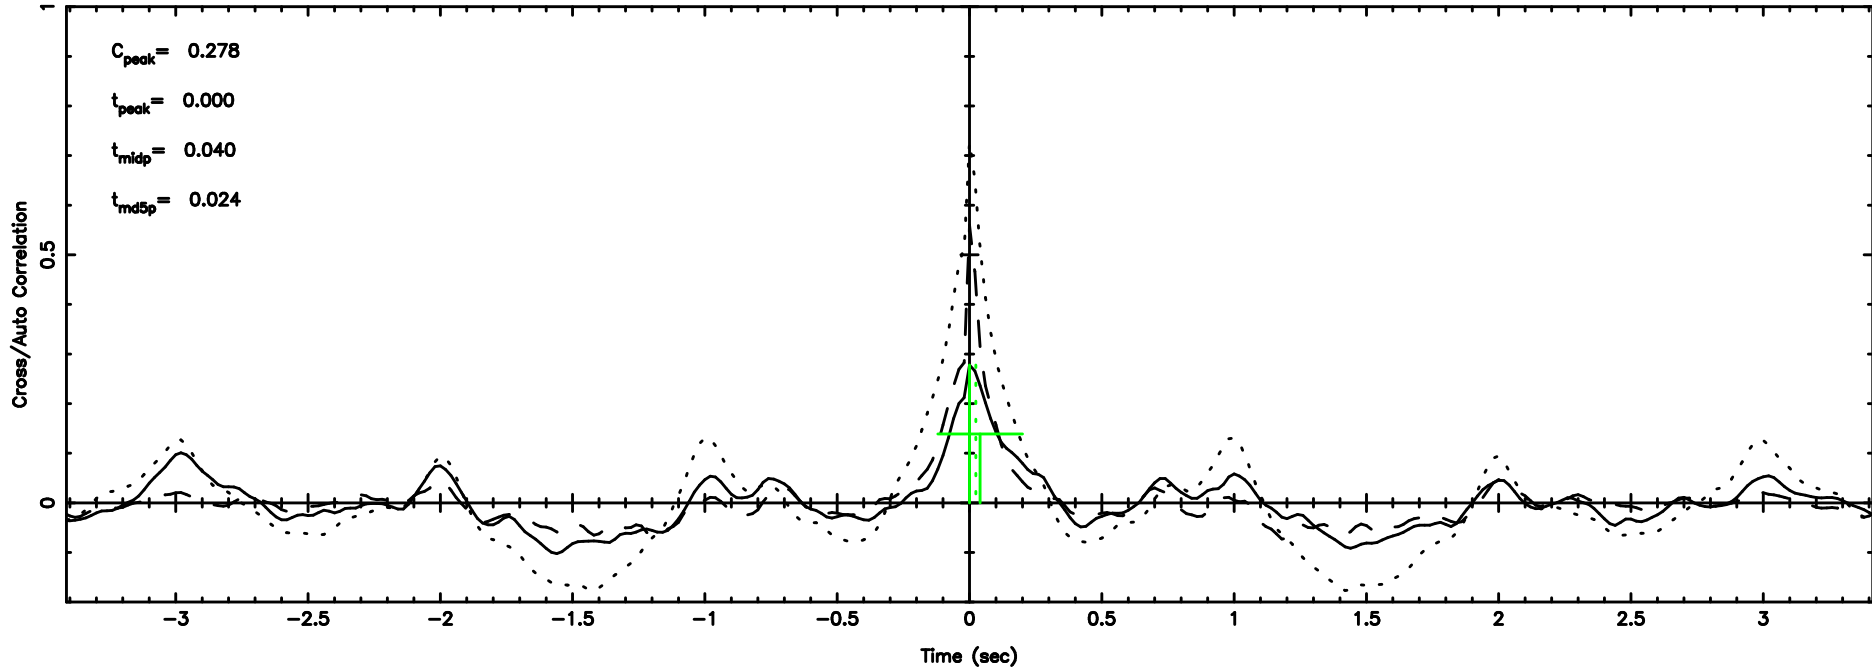

T20260505090501

BLK:12,SNR1: 4.1937 ,SNR2: 7.4257

3C2 2026/05/05 0.11UT TOYOKAWA-KISO

K20260505090458

BLK:12,SNR1: 6.2122 ,SNR2: 10.901