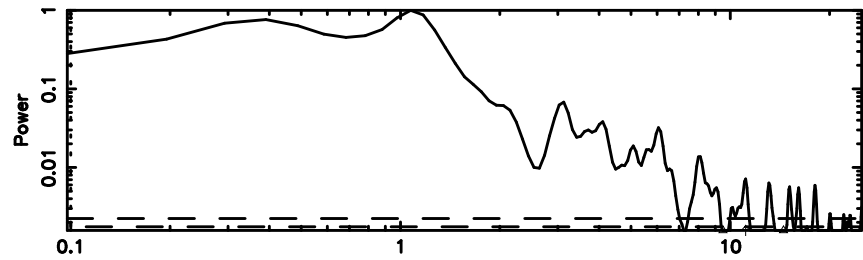

Frequency (Hz)

0732+33 2026/05/05 7.59UT TOYOKAWA-FUJI

T20260505163341

BLK: 2, SNR1: 21.917 , SNR2: 39.508

Frequency (Hz)

K20260505163338

BLK: 2, SNR1: 19.518 , SNR2: 34.525

Frequency (Hz)