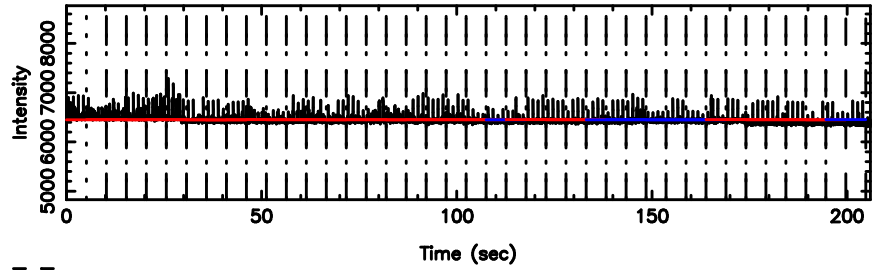

K20260505073952

BLK: 9, SNR1: 7.4158 , SNR2: 21.422

Frequency (Hz)

2238-113 2026/05/04 22.69UT TOYOKAWA-KISO

F20260505073957

BLK: 8,SNR1:-0.12459 ,SNR2: 0.89638

K20260505073952

BLK: 8,SNR1: 0.63825 ,SNR2: 2.3334