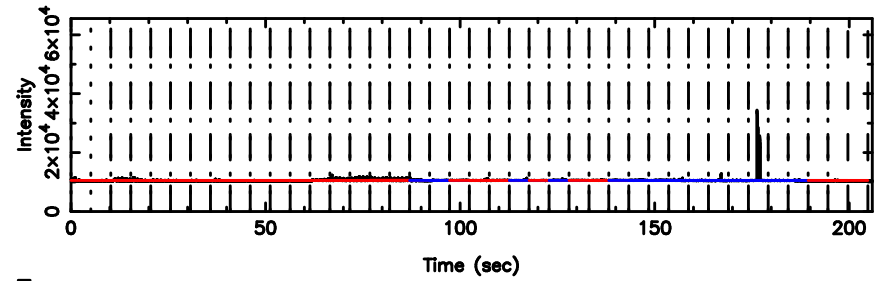

0056-00 2026/05/05 0.99UT TOYOKAWA-KISO

K20260505095732