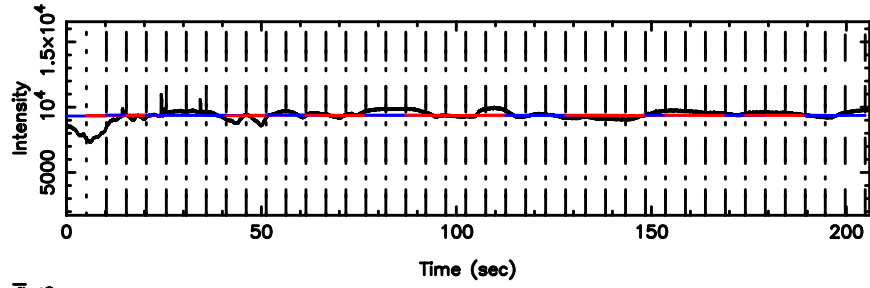

2259+481 2026/05/04 23.04UT FUJI -KISO

T20260505081520

BLK:11,SNR1: 2.3963 ,SNR2: 7.6238

3C459 2026/05/04 23.28UT TOYOKAWA-FUJI

F20260505081522

BLK:11,SNR1: 3.8509 ,SNR2: 10.017

T20260505081520

BLK:17,SNR1: 3.3936 ,SNR2: 10.274