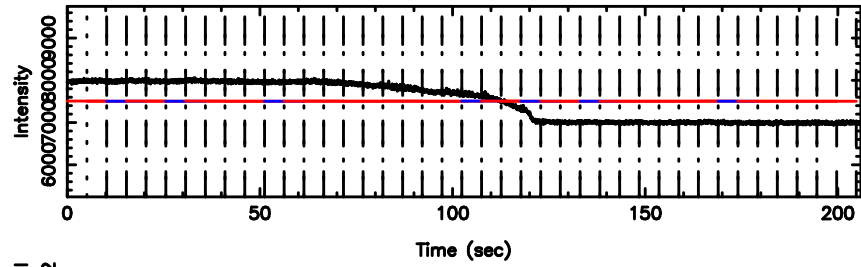

Frequency (Hz)

F20260505171130

BLK: 6,SNR1: 4.3170 ,SNR2: 11.306

Frequency (Hz)

3C196 2026/05/05 8.22UT TOYOKAWA-FUJI

T20260505171128

BLK: 7,SNR1: 0.50231 ,SNR2: 2.3822

Frequency (Hz)