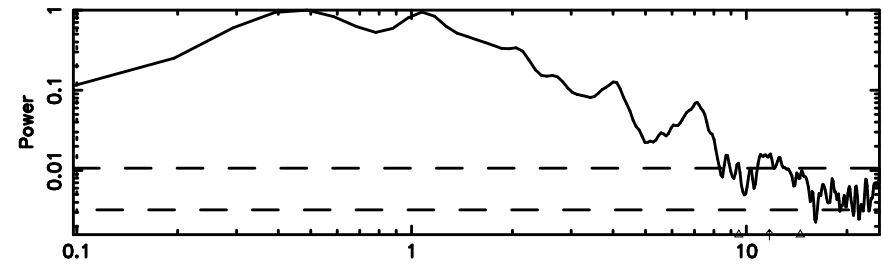

K20260505061556

No.Good Data

2114+247 2026/05/04 21.29UT FUJI -KISO

T20260505063240

BLK: 8,SNR1: 9.1265 ,SNR2: 14.790

Frequency (Hz)

F20260505063242

BLK: 8,SNR1: 6.9890 ,SNR2: 12.201