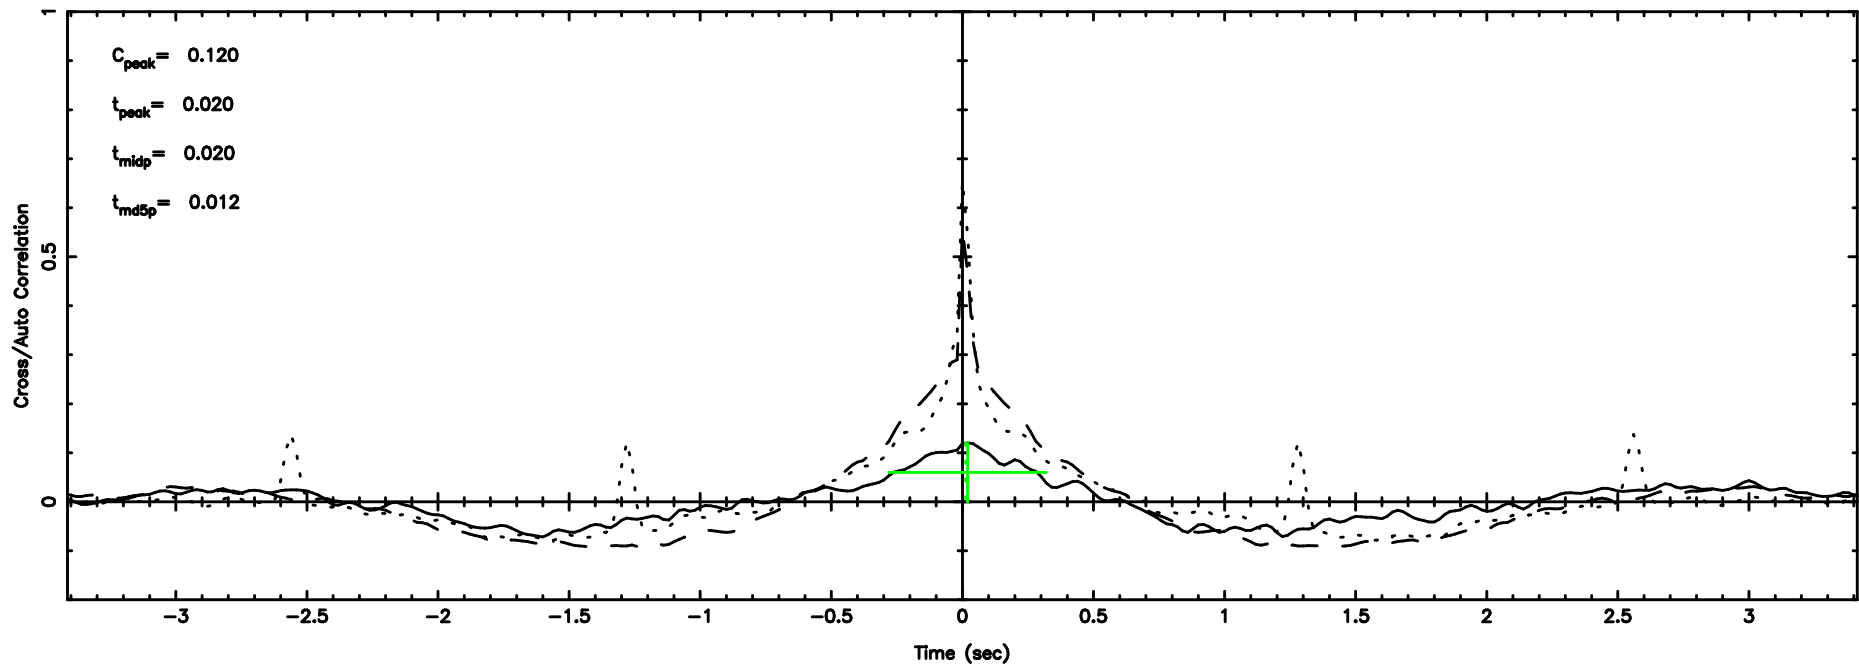

T20260505152441

BLK:16,SNR1: 0.45025 ,SNR2: 1.9852

Frequency (Hz)

F20260505152443

BLK:16,SNR1: 0.25203 ,SNR2: 4.6257

Frequency (Hz)

3C161 2026/05/05 6.44UT TOYOKAWA-FUJI

T20260505152441