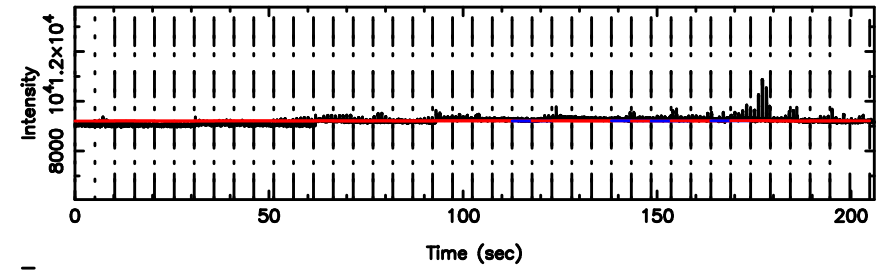

F20260505114055

BLK: 4,SNR1: 0.84303 ,SNR2: 4.7850

3C71 2026/05/05 2.71UT FUJI -KISO

K20260505114050

BLK: 4,SNR1: 1.8513 ,SNR2: 5.7910