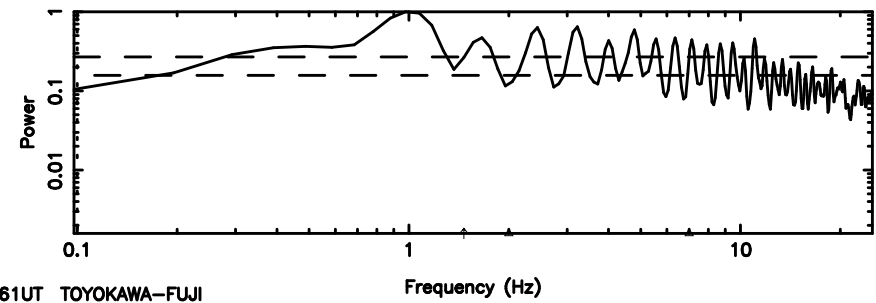

BLK: 8,SNR1:-0.22551 ,SNR2: 0.83556

0333+32 2026/05/05 3.61UT TOYOKAWA-FUJI