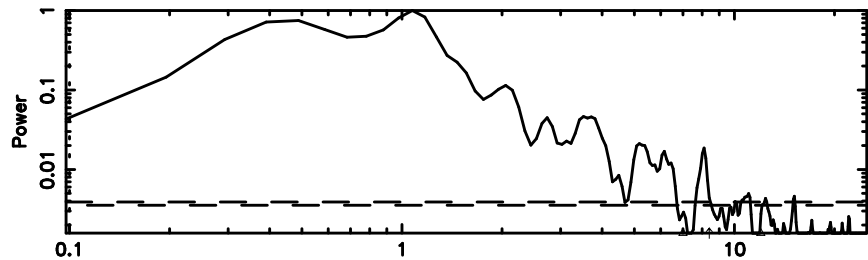

BLK: 4, SNR1: 12.426 ,SNR2: 30.374

3C43 2026/05/05 1.50UT TOYOKAWA-KISO

K20260505102827

BLK: 4, SNR1: 12.034 ,SNR2: 29.431

F20260505102832

BLK: 2,SNR1: 11.382 ,SNR2: 27.898

Frequency (Hz)

3C43 2026/05/05 1.50UT FUJI -KISO