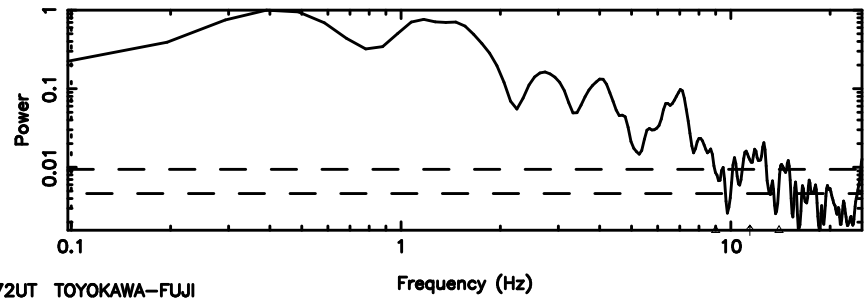

BLK:14,SNR1: 7.4622 ,SNR2: 13.329