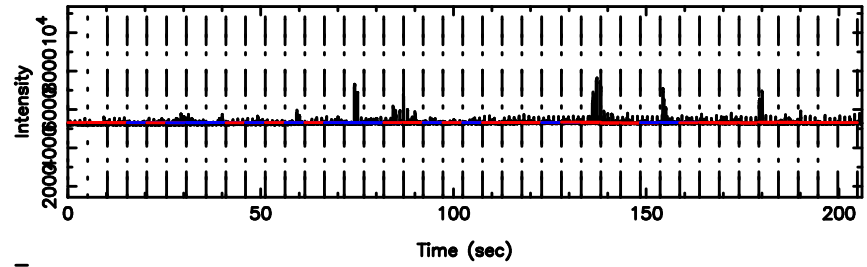

F20260505164144