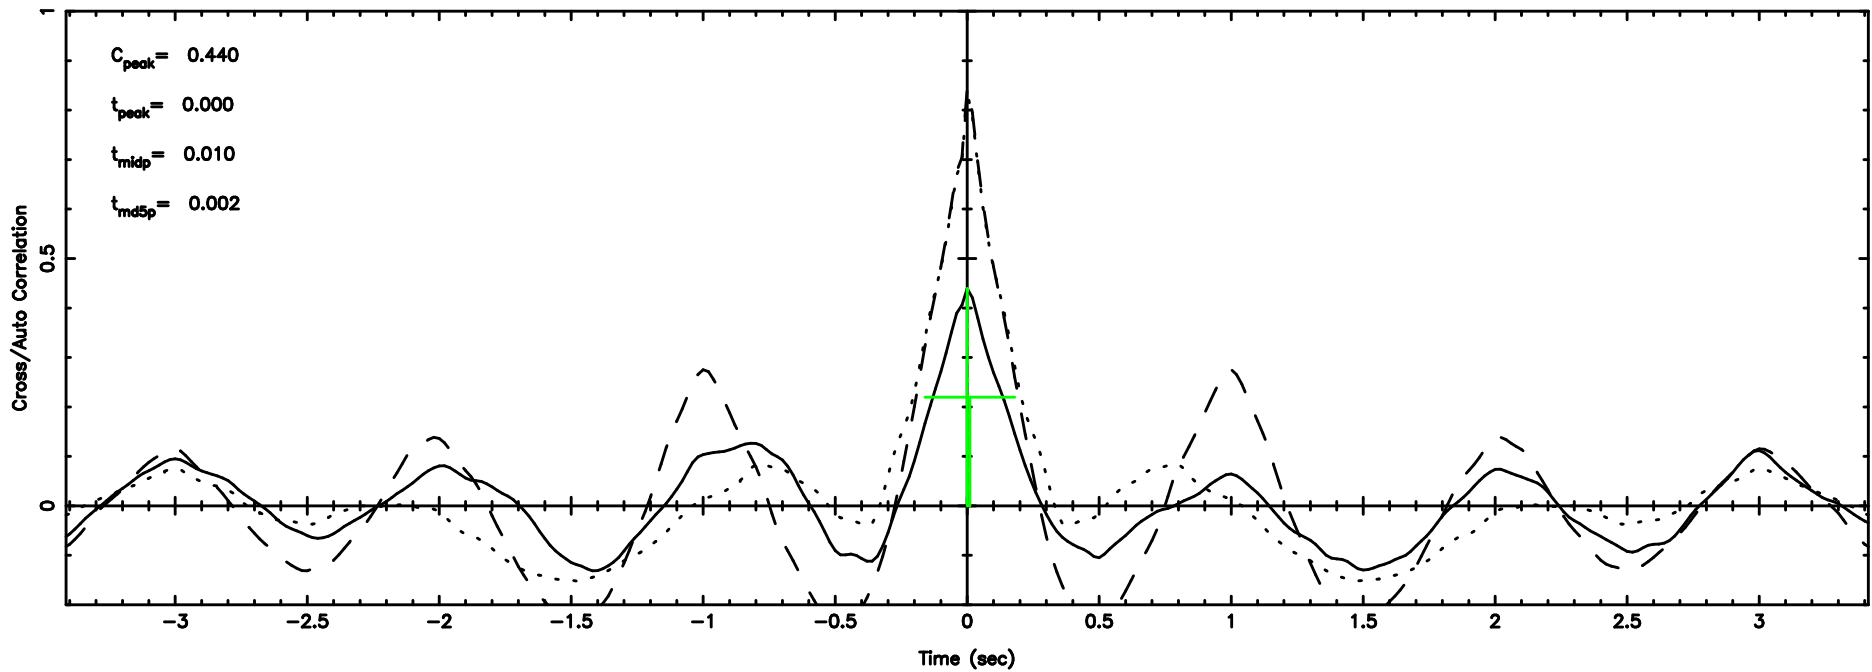

T20260505101808

BLK:10,SNR1: 16.889 ,SNR2: 30.508

K20260505101806

BLK:10,SNR1: 8.3407 ,SNR2: 15.610

0116+31 2026/05/05 1.33UT TOYOKAWA-KISO