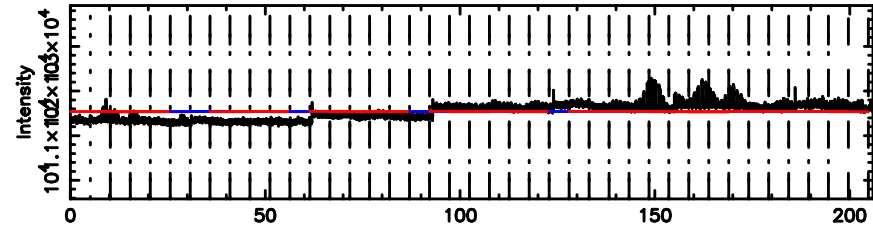

BLK: 6,SNR1: 1.9854 ,SNR2: 4.6902

0011+344 2026/05/05 0.23UT TOYOKAWA-KISO

F20260505091225

BLK: 5,SNR1:-0.13737 ,SNR2: 1.2426

Frequency (Hz)

K20260505091220

BLK: 5,SNR1: 2.1345 ,SNR2: 4.7479

Frequency (Hz)