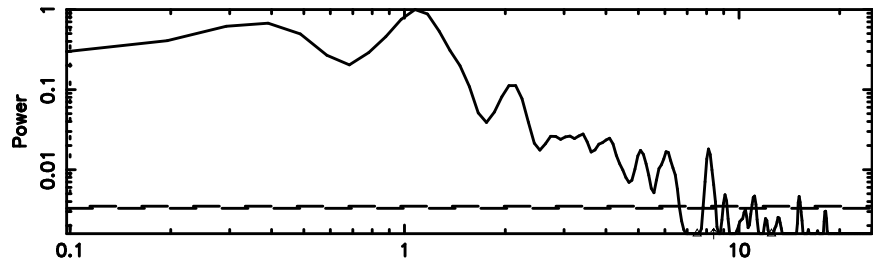

BLK: 2, SNR1: 2.8217 ,SNR2: 13.209

Frequency (Hz)

2147+145 2026/05/04 21.85UT FUJI -KISO

K20260505064916

BLK: 2, SNR1: 10.439 ,SNR2: 18.348

Frequency (Hz)

T20260505065824

BLK: 5,SNR1: 12.294 ,SNR2: 30.101