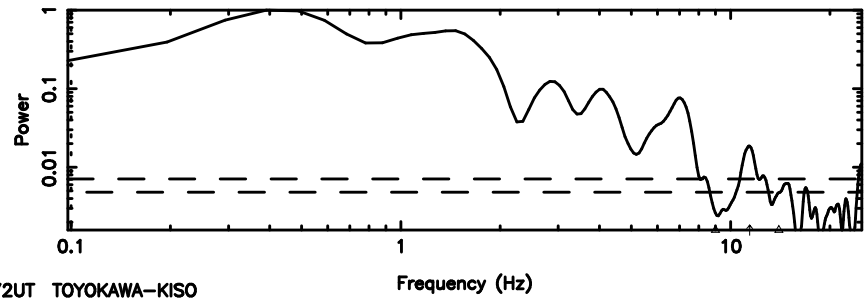

BLK:25,SNR1: 8.6269 ,SNR2: 15.473

0741-06 2026/05/05 7.72UT TOYOKAWA-KISO