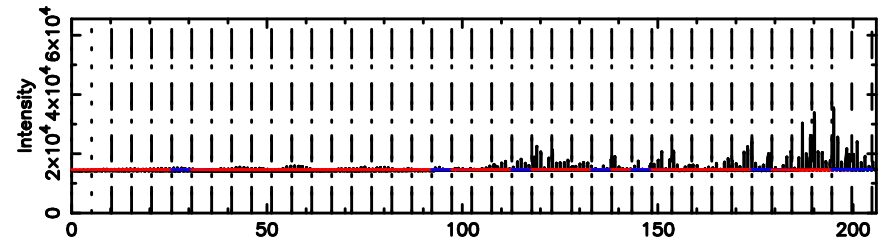

F20260505071136

BLK: 7,SNR1: 10.055 ,SNR2: 23.864

Frequency (Hz)

K20260505071132

BLK: 7,SNR1: 10.582 ,SNR2: 26.295

Frequency (Hz)

2210+016 2026/05/04 22.22UT FUJI -KISO

T20260505071857