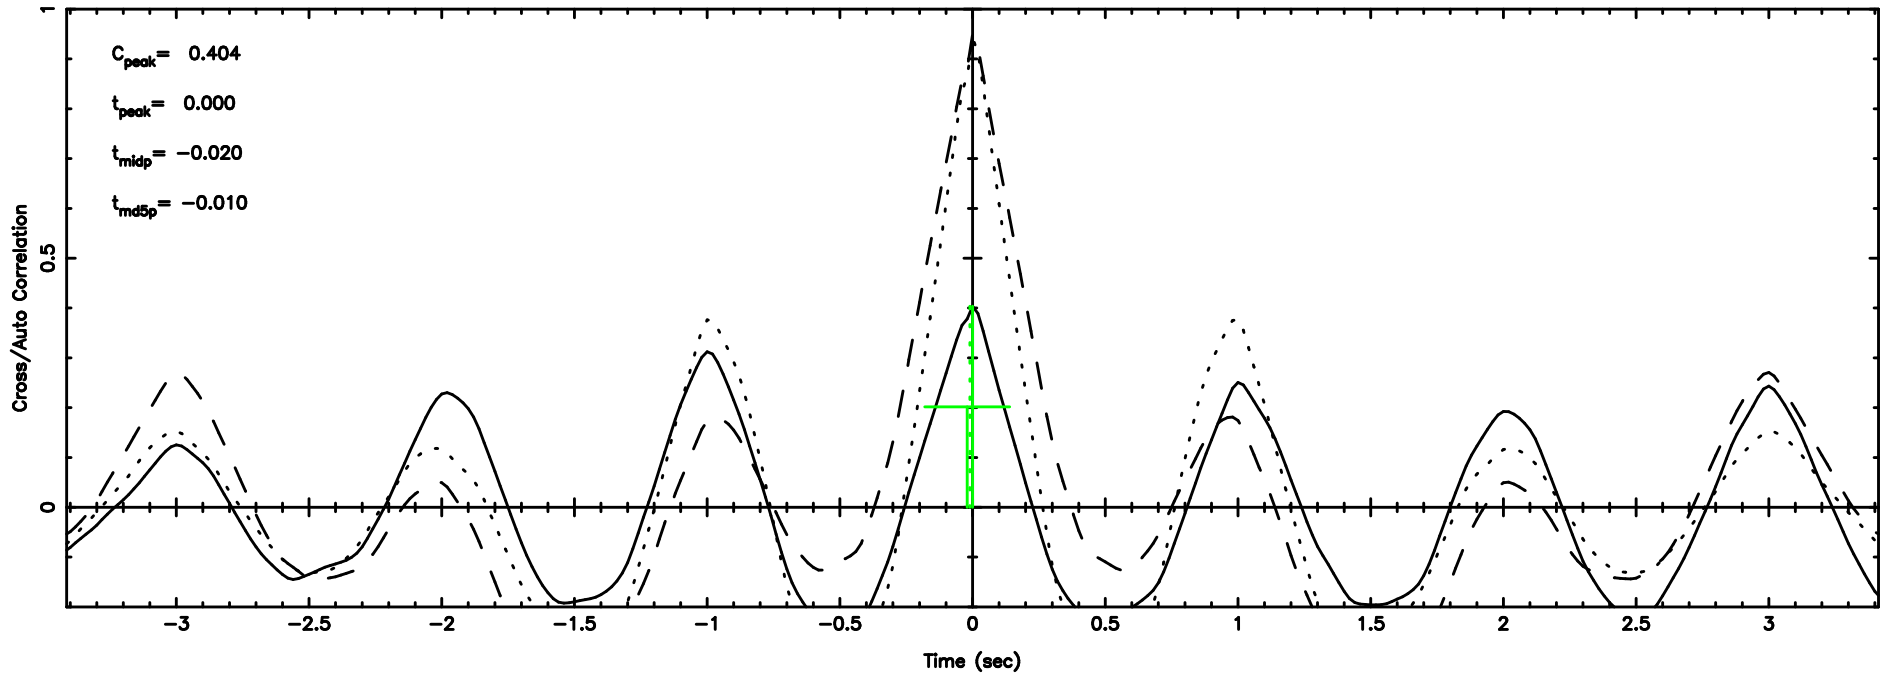

Frequency (Hz)

2156-043 2026/05/04 22.00UT FUJI -KISO