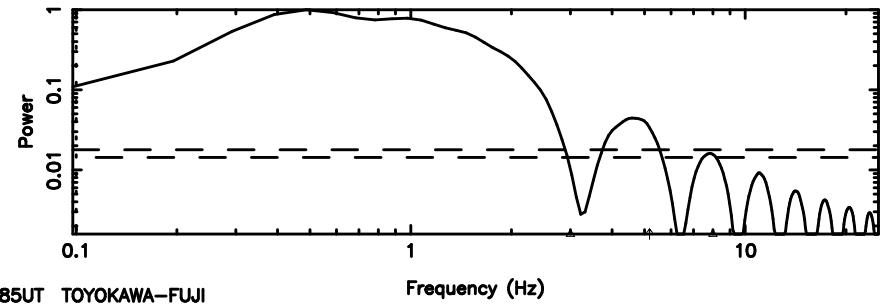

BLK: 3,SNR1: 3.6434 ,SNR2: 9.2202

Frequency (Hz)

2139+028 2026/05/04 21.72UT FUJI -KISO

T20260505064919

BLK: 3,SNR1: 1.8128 ,SNR2: 12.819

F20260505064921

BLK: 3,SNR1: 2.8223 ,SNR2: 13.211

2147+145 2026/05/04 21.85UT TOYOKAWA-FUJI