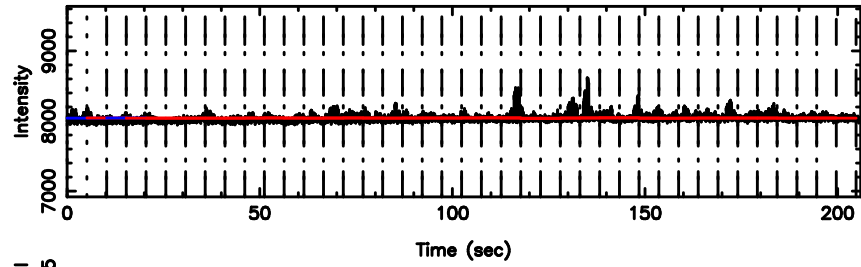

K20260505171125

BLK: 7,SNR1: 2.9440 ,SNR2: 4.6414

Frequency (Hz)

3C196 2026/05/05 8.22UT TOYOKAWA-KISO

T20260505172237

BLK: 2,SNR1: 5.3063 ,SNR2: 11.770

Frequency (Hz)

F20260505172239