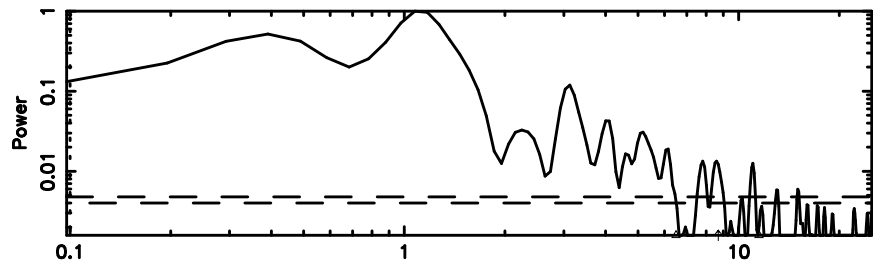

BLK: 1,SNR1: 8.1104 ,SNR2: 19.458