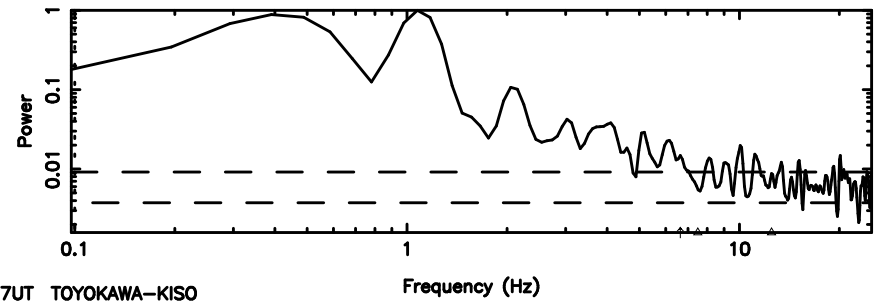

3C48 2026/05/09 1.37UT TOYOKAWA-KISO

K20260509102029

BLK: 3, SNR1: 4.1689 ,SNR2: 12.933

Frequency (Hz)

F20260509102033

K20260509102029

T20260509104015

BLK: 2,SNR1: 26.778 ,SNR2: 41.002