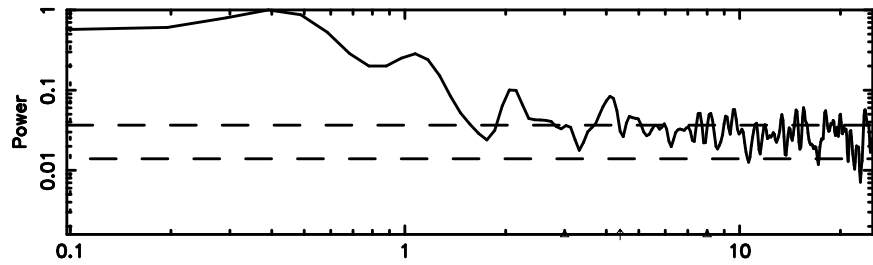

BLK: 2,SNR1: 3.1597 ,SNR2: 9.8702

Frequency (Hz)

F20260509061009

BLK: 2,SNR1: 1.0581 ,SNR2: 6.5103

Frequency (Hz)

2124+349 2026/05/08 21.20UT TOYOKAWA-FUJI

T20260509061007

BLK: 3,SNR1: 0.64458 ,SNR2: 3.5387