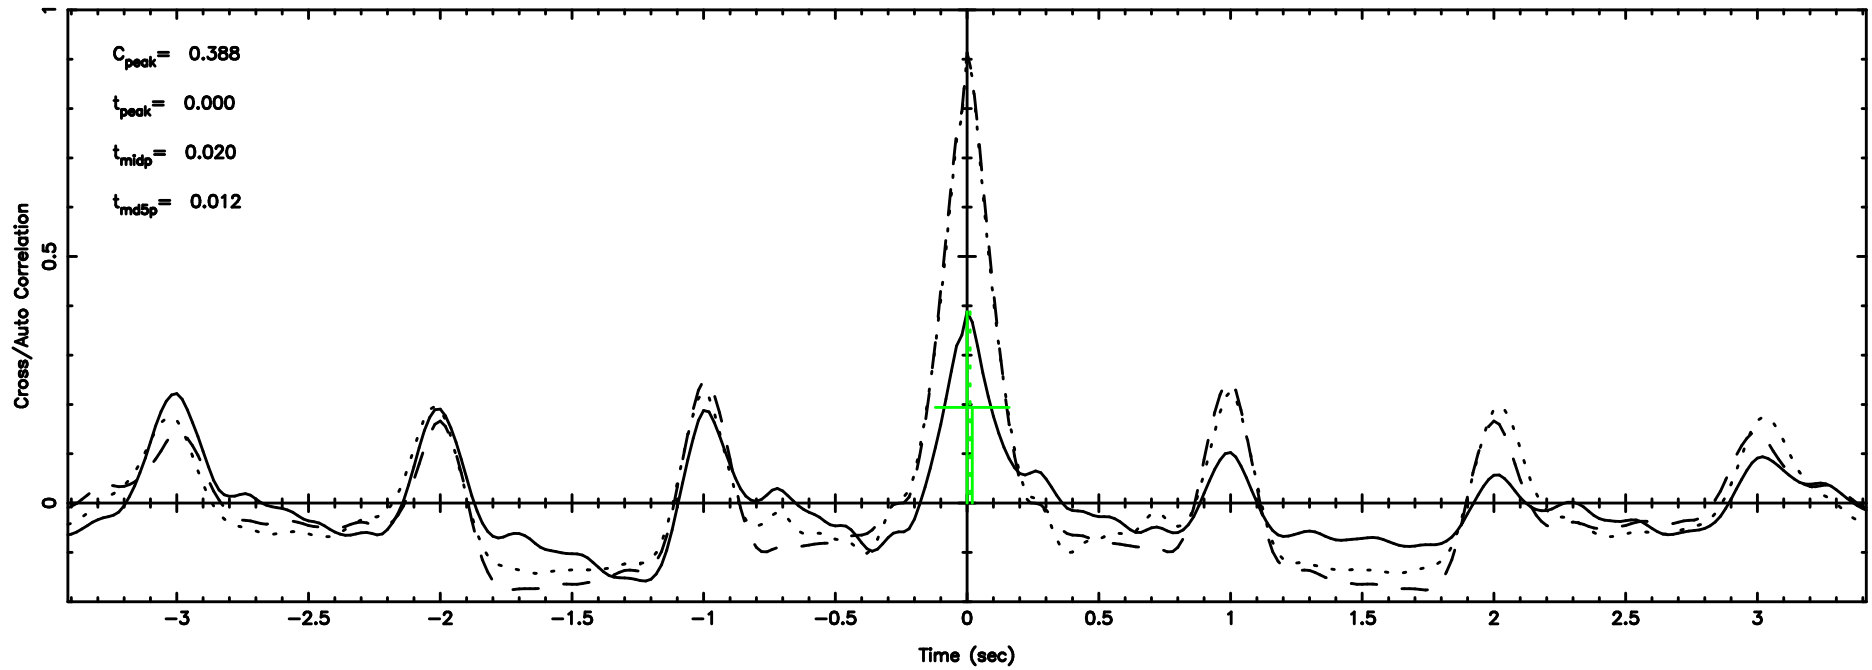

BLK: 9,SNR1: 8.3086 ,SNR2: 14.903

3C67 2026/05/09 2.14UT TOYOKAWA-KISO

F20260509110657

BLK: 7,SNR1: 3.5562 ,SNR2: 10.979

3C67 2026/05/09 2.14UT FUJI -KISO

K20260509110652

BLK: 7,SNR1: 8.2684 ,SNR2: 14.832

T20260509112510