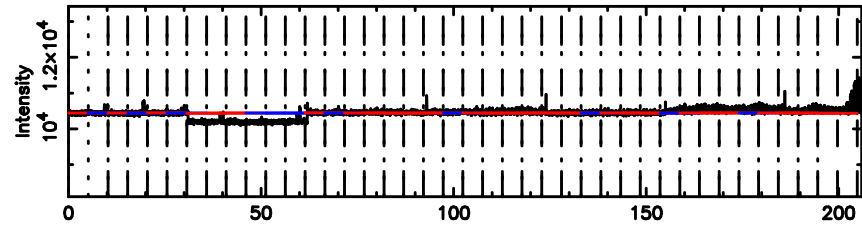

F20260509170655

BLK: 7,SNR1:-0.83371E-01,SNR2: 1.0403

Frequency (Hz)

0821+394 2026/05/09 8.14UT TOYOKAWA-FUJI

T20260509170653

BLK:11,SNR1: 0.29428 ,SNR2: 0.97473

Frequency (Hz)

K20260509170650