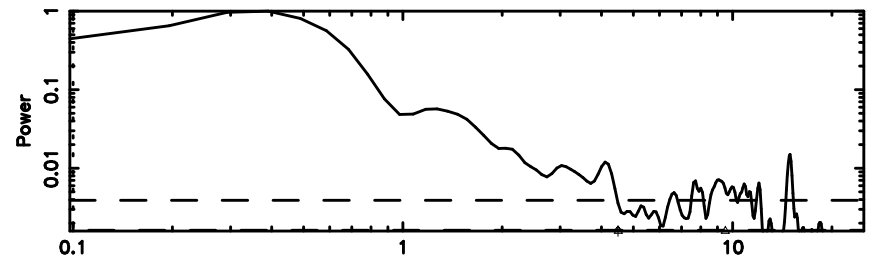

Frequency (Hz)

0732+33 2026/05/09 7.33UT TOYOKAWA-FUJI

T20260509161758

BLK:15,SNR1: 54.040 ,SNR2: 68.601

Frequency (Hz)

0732+33 2026/05/09 7.33UT TOYOKAWA-KISO

K20260509161755

BLK:15,SNR1: 6.5210 ,SNR2: 30.054