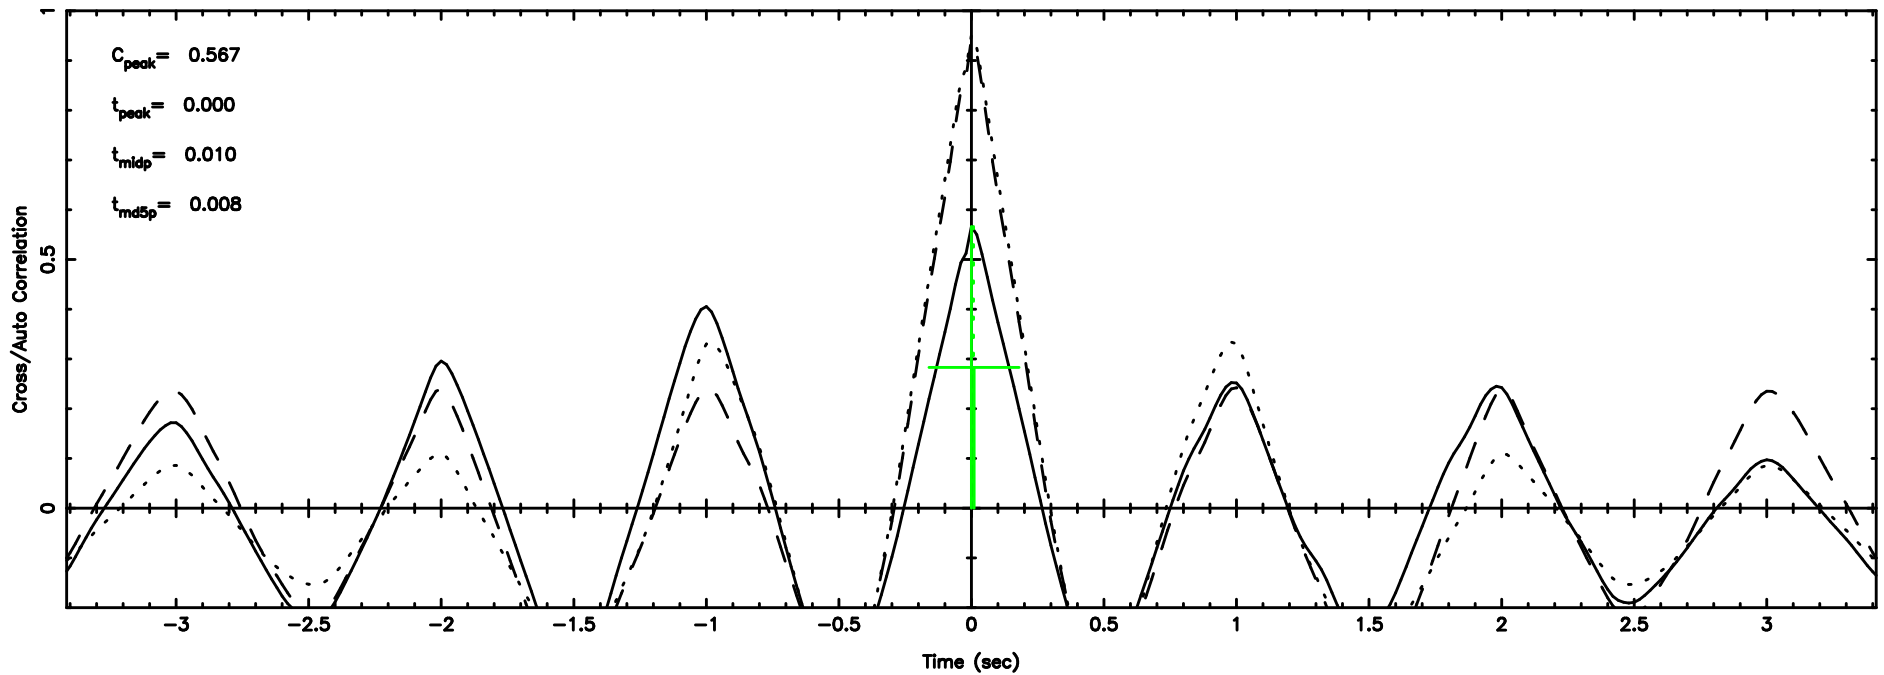

Frequency (Hz)