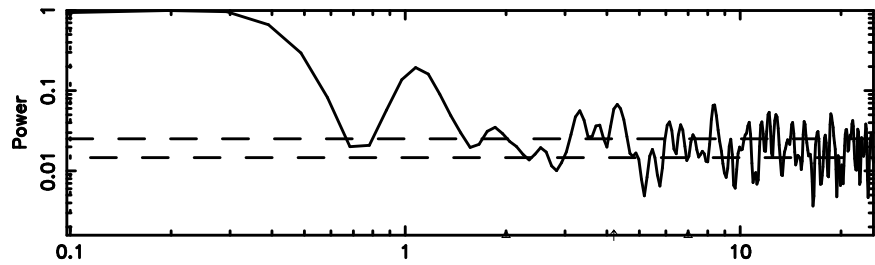

T20260509052958

BLK: 1,SNR1: 0.67897 ,SNR2: 3.8230

Frequency (Hz)

F20260509053000

BLK: 1,SNR1: 7.8385 ,SNR2: 19.674

Frequency (Hz)

2045+483 2026/05/08 20.53UT TOYOKAWA-FUJI

T20260509052958