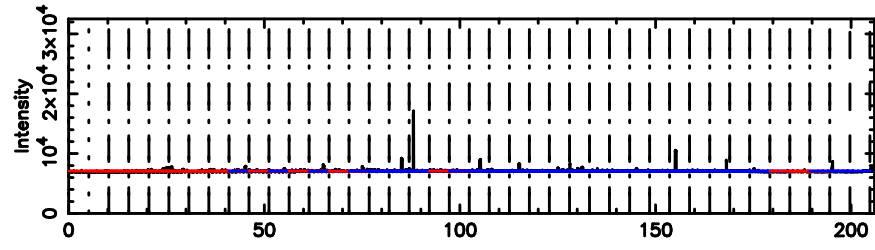

F20260509061659