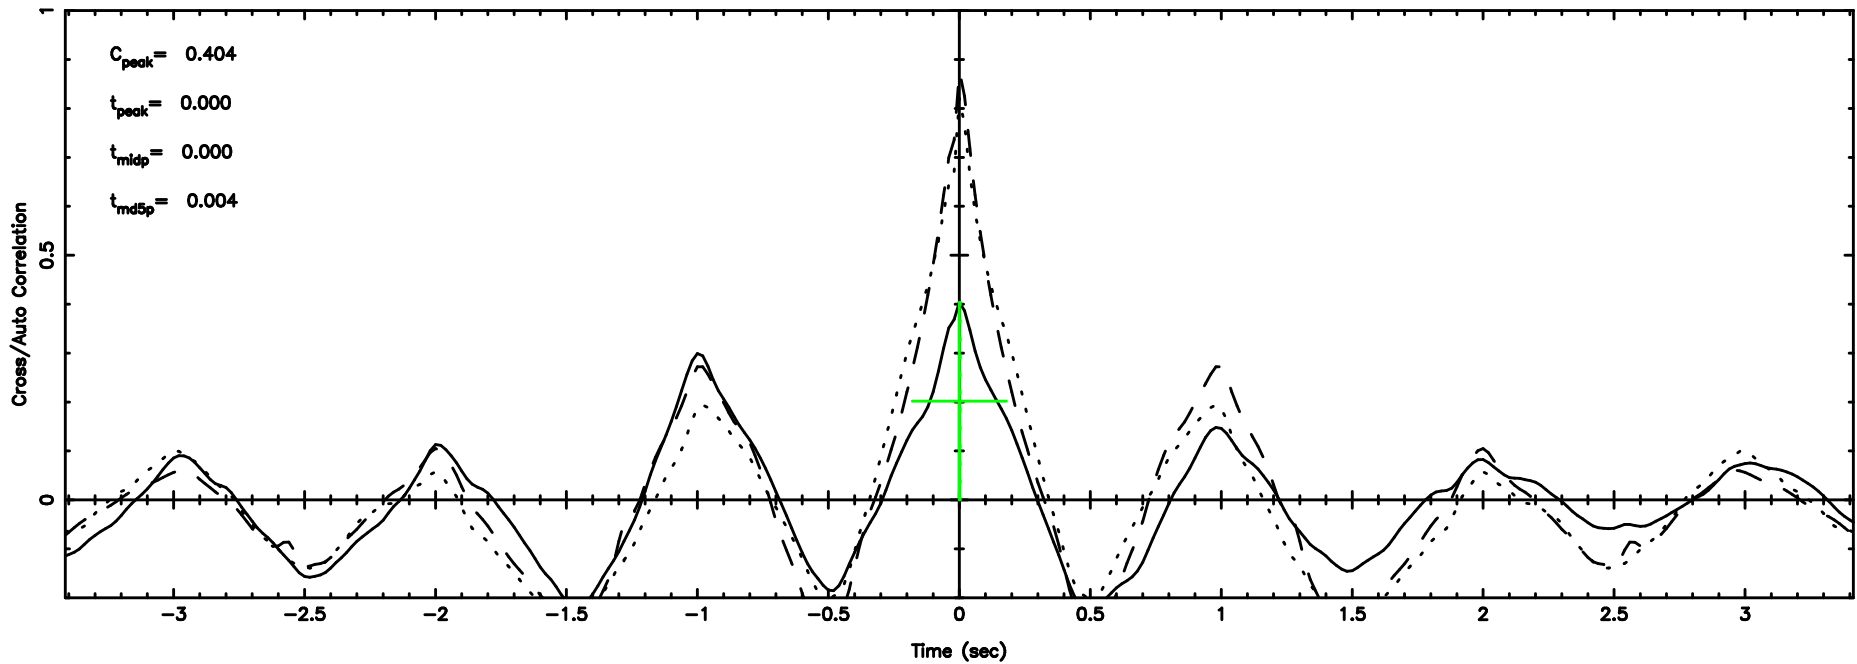

F20260509154810

BLK: 7,SNR1: 7.3821 ,SNR2: 16.468

Frequency (Hz)

K20260509154805

BLK: 7,SNR1: 3.7635 ,SNR2: 11.088

Frequency (Hz)

0703+138 2026/05/09 6.83UT FUJI -KISO

T20260509155730