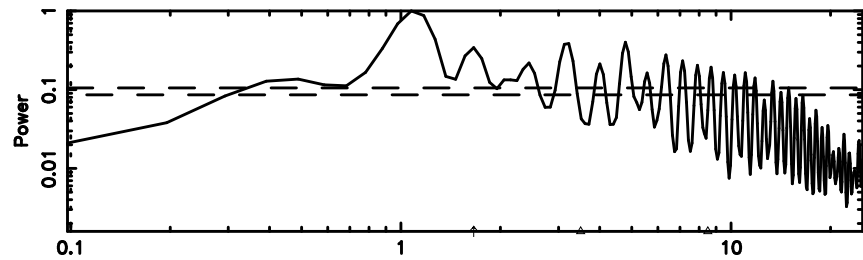

BLK:10,SNR1: 0.95460 ,SNR2: 3.8080

K20260509150855

BLK:10,SNR1: 6.2984 ,SNR2: 14.900

3C161 2026/05/09 6.18UT TOYOKAWA-KISO

F20260509150900

BLK: 5,SNR1:-0.12666 ,SNR2: 1.9508

Frequency (Hz)

K20260509150855