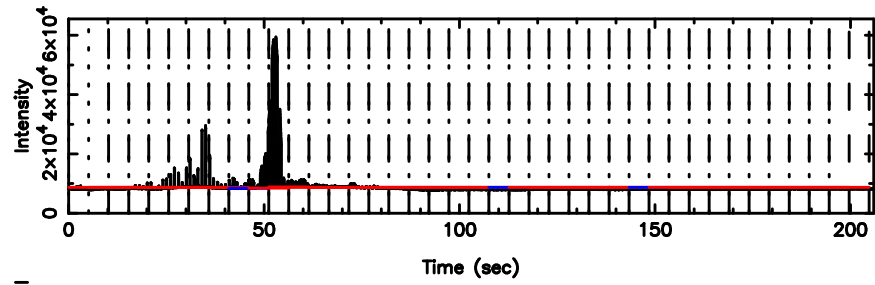

T20260509064240