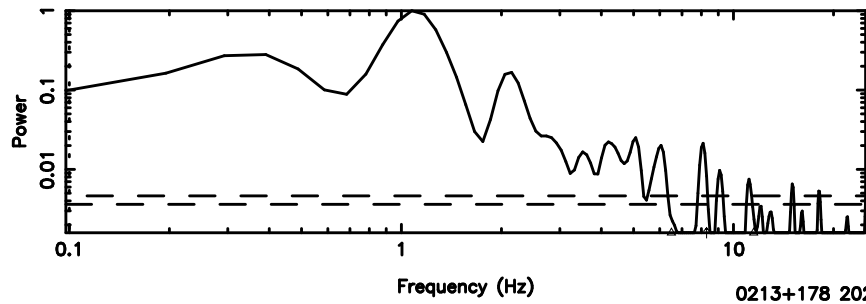

BLK: 4,SNR1: 8.6290 ,SNR2: 21.622