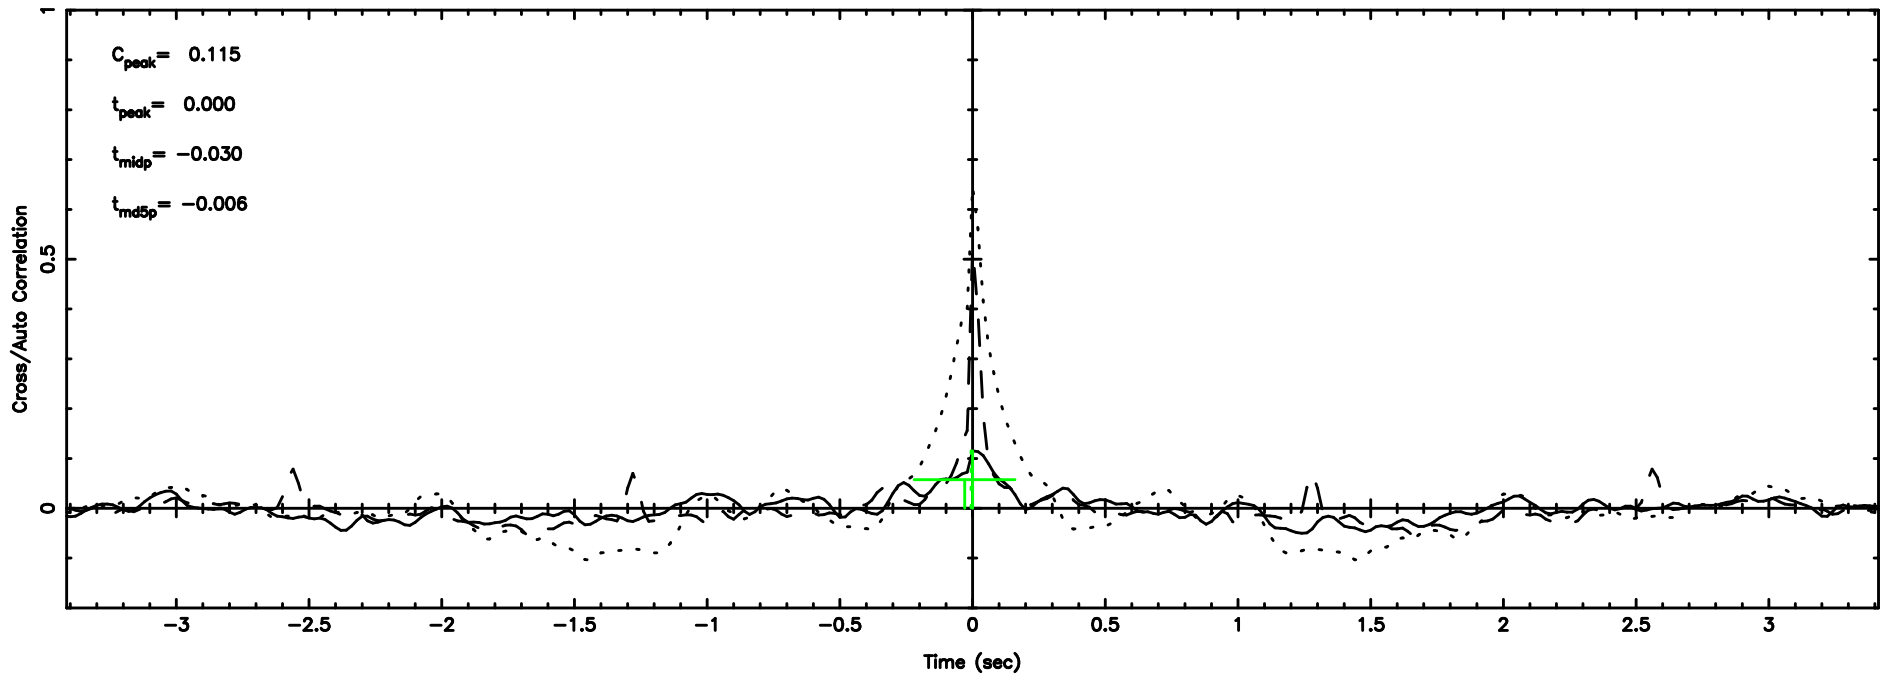

Frequency (Hz)

2147+145 2026/05/08 21.59UT FUJI -KISO