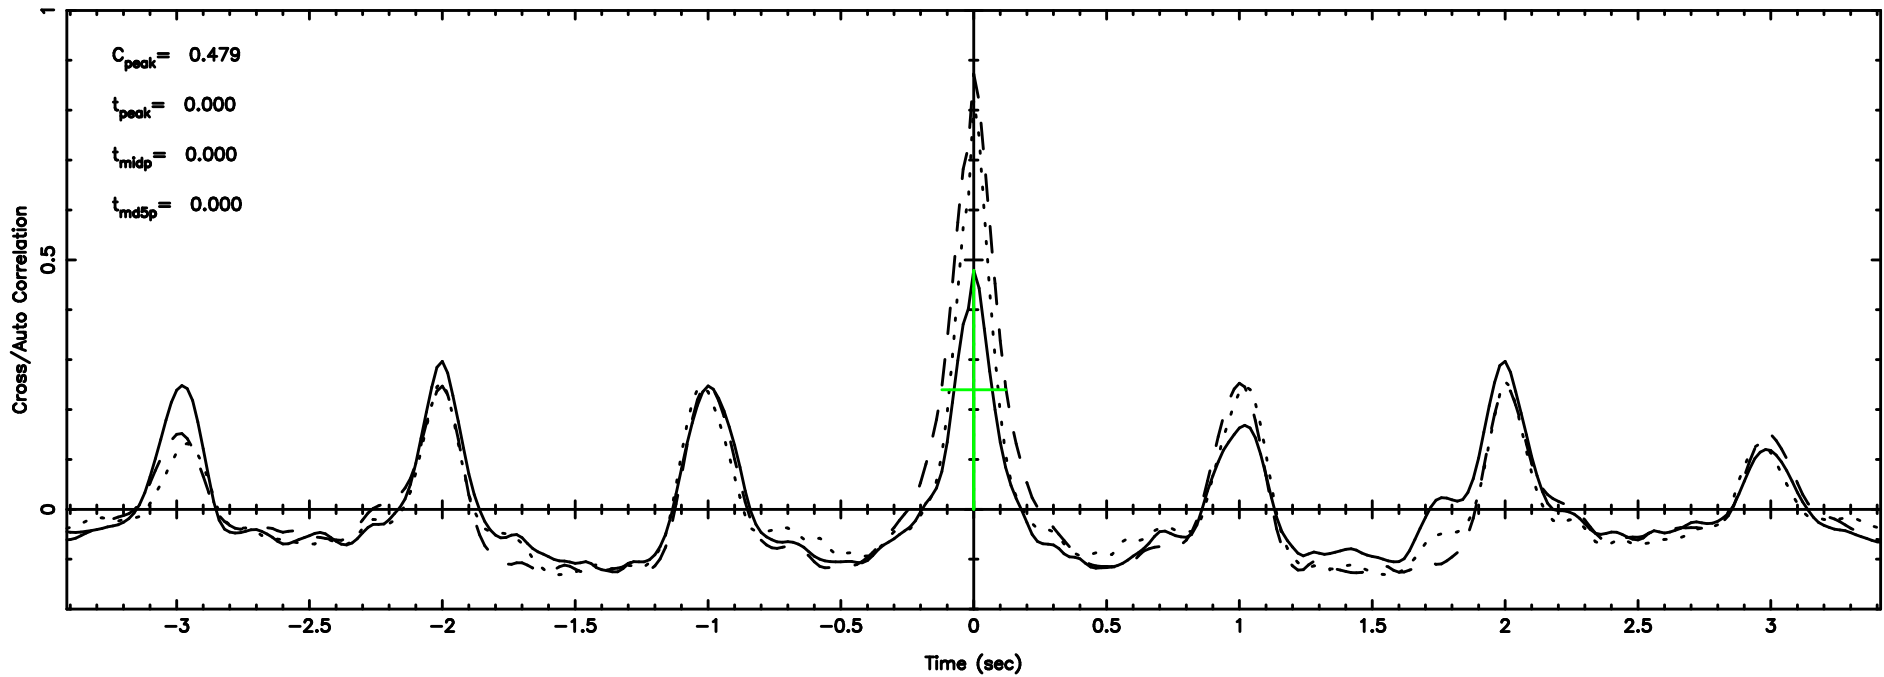

F20260509055658

BLK: 4,SNR1: 11.904 ,SNR2: 29.988

Frequency (Hz)

K20260509055653

BLK: 4,SNR1: 9.0055 ,SNR2: 22.910

Frequency (Hz)

2111+301 2026/05/08 20.98UT FUJI -KISO

T20260509061007