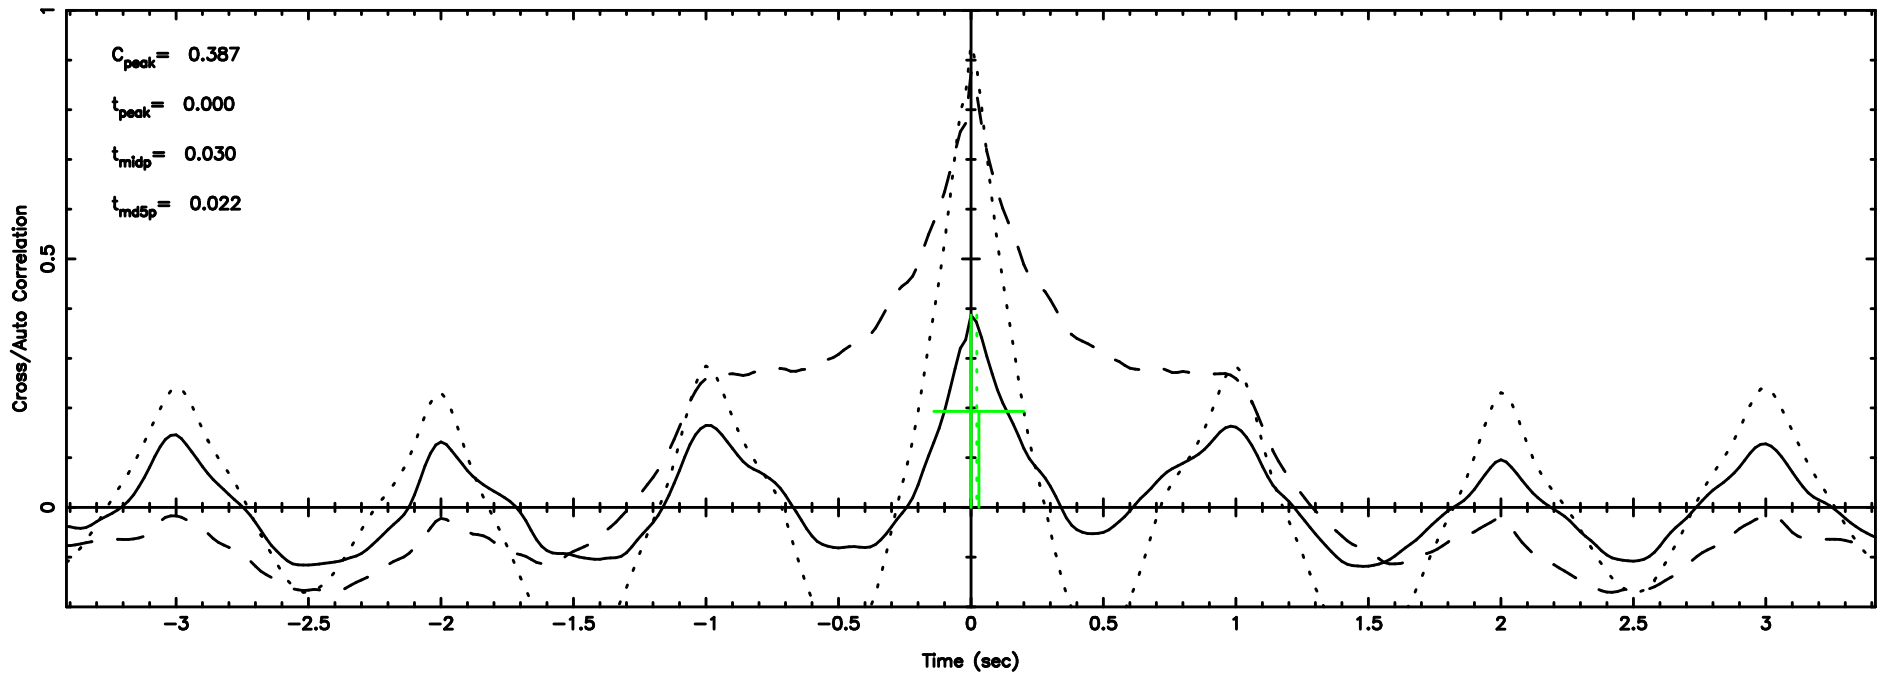

BLK: 7,SNR1: 10.848 ,SNR2: 19.216

Frequency (Hz)

K20260509072409

BLK: 7,SNR1: 12.000 ,SNR2: 21.091

Frequency (Hz)

2238-113 2026/05/08 22.43UT TOYOKAWA-KISO

F20260509072413

BLK: 3,SNR1: 1.6682 ,SNR2: 7.5107