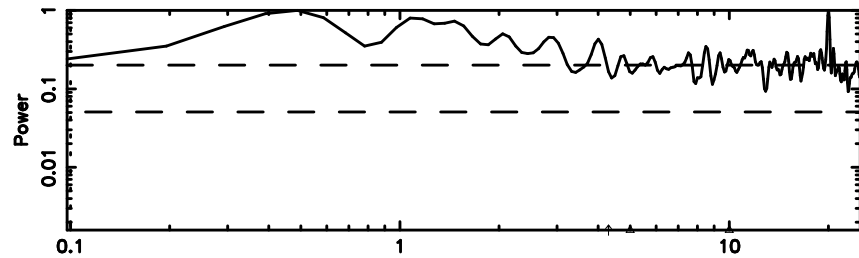

BLK: 7,SNR1: 0.30655 ,SNR2: 1.2144