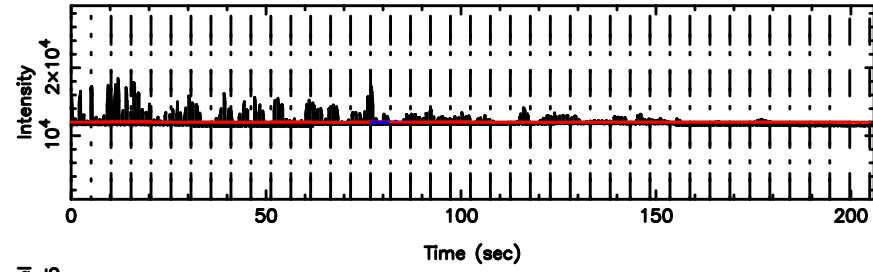

2347-02 2026/05/08 23.58UT TOYOKAWA-FUJI

T20260509083321

BLK: 1,SNR1: 39.686 ,SNR2: 70.692

K20260509083319

BLK: 1,SNR1: 24.090 ,SNR2: 43.198

2347-02 2026/05/08 23.58UT TOYOKAWA-KISO

F20260509083323

No. Good Data