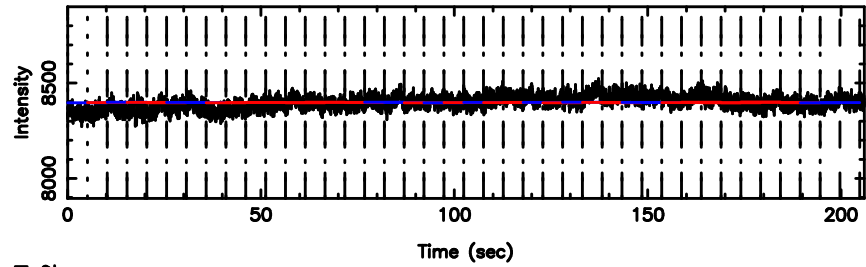

T20260509141656

BLK:14,SNR1: 0.57277 ,SNR2: 3.1197