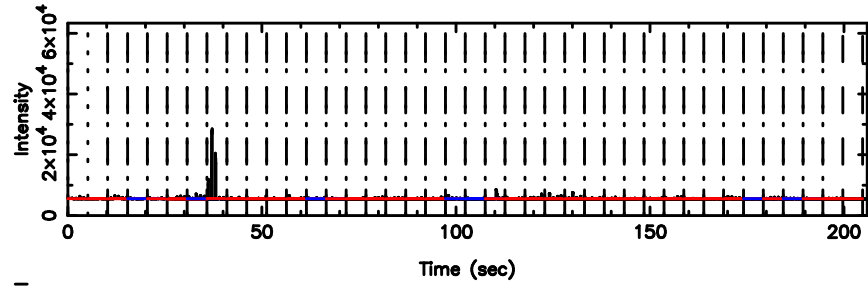

F20260509110657