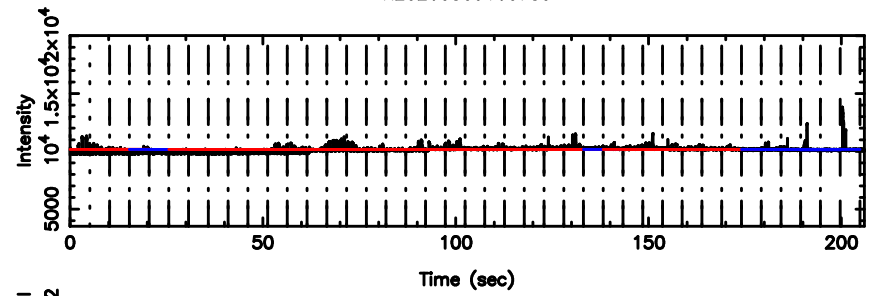

K20260509160739

BLK: 8,SNR1: 8.2494 ,SNR2: 14.436

Frequency (Hz)

0723+10 2026/05/09 7.16UT TOYOKAWA-KISO

F20260509160744

BLK: 4,SNR1: 18.750 ,SNR2: 20.262

Frequency (Hz)

K20260509160739