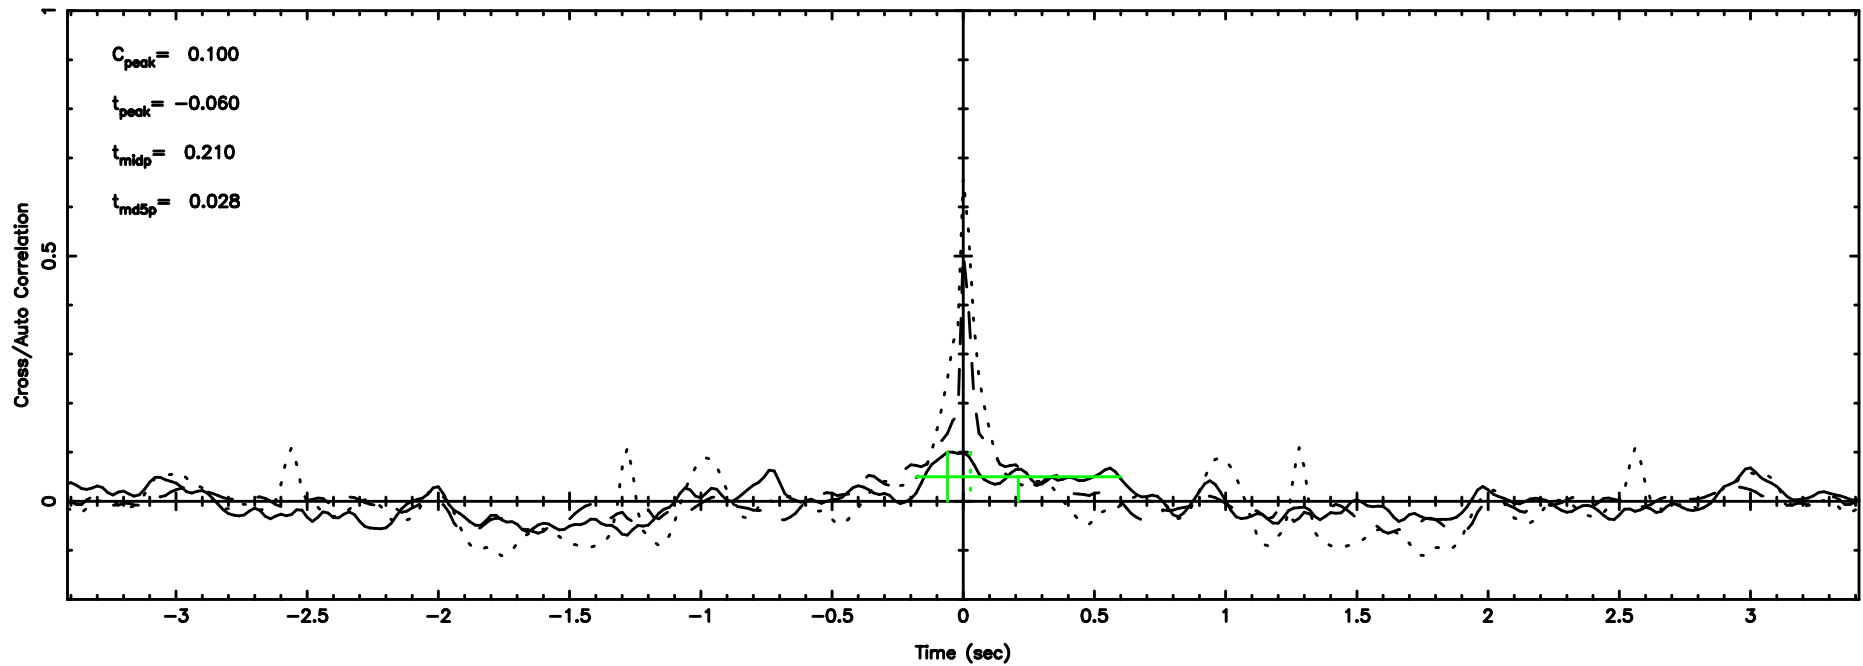

0548+16 2026/05/09 5.59UT TOYOKAWA-FUJI