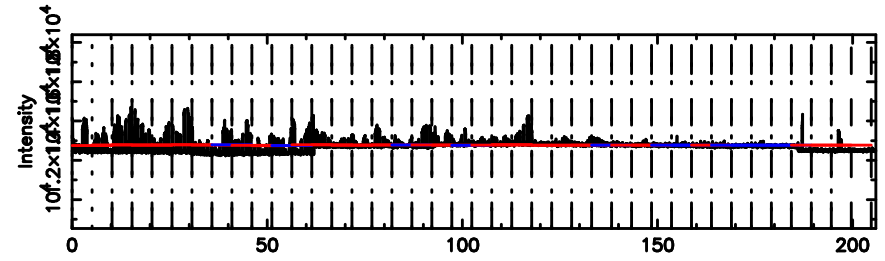

F20260509073702

BLK: 7,SNR1: 4.5592 ,SNR2: 16.207

Frequency (Hz)

3C454.3 2026/05/08 22.64UT TOYOKAWA-FUJI

T20260509073700

BLK:11,SNR1: 2.5899 ,SNR2: 4.7388

Frequency (Hz)

K20260509073658