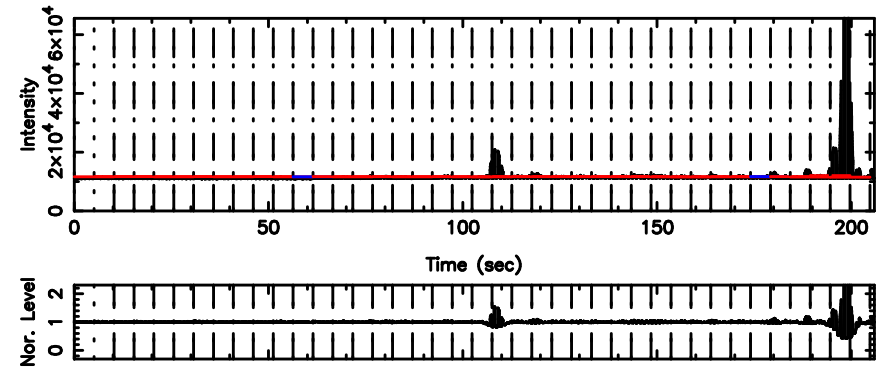

3C48 2026/05/09 1.37UT TOYOKAWA-KISO

K20260509102029

BLK: 3, SNR1: 4.1689 ,SNR2: 12.933

Frequency (Hz)

F20260509102033

K20260509102029

T20260509104015

BLK: 2,SNR1: 26.778 ,SNR2: 41.002