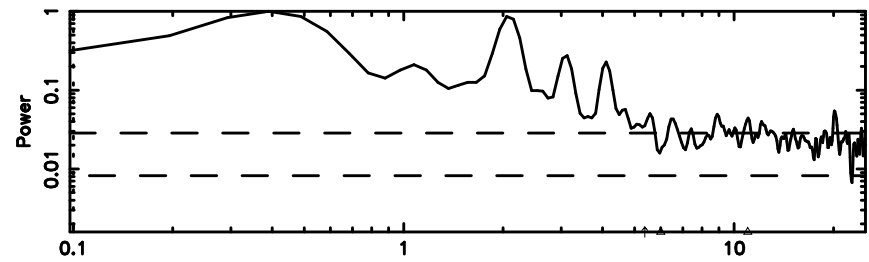

BLK: 5,SNR1: 1.7433 ,SNR2: 6.7452