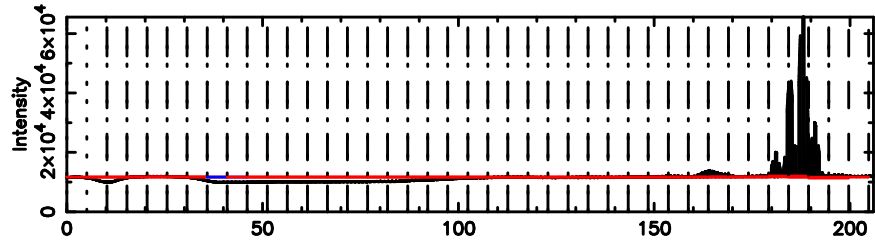

T20260509052958

BLK: 1,SNR1: 0.67897 ,SNR2: 3.8230

Frequency (Hz)

F20260509053000

BLK: 1,SNR1: 7.8385 ,SNR2: 19.674

Frequency (Hz)

2045+483 2026/05/08 20.53UT TOYOKAWA-FUJI

T20260509052958