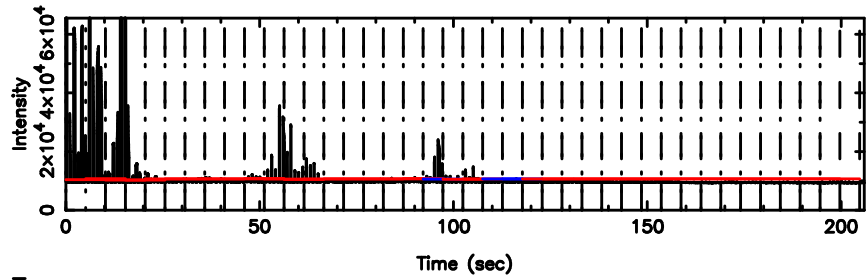

0320+05 2026/05/09 3.12UT TOYOKAWA-FUJI

F20260509120548

BLK: 2,SNR1: 17.336 ,SNR2: 32.886

Frequency (Hz)

T20260509120546

BLK: 3,SNR1: 12.992 ,SNR2: 31.937

K20260509120543

BLK: 3,SNR1: 8.2258 ,SNR2: 23.525