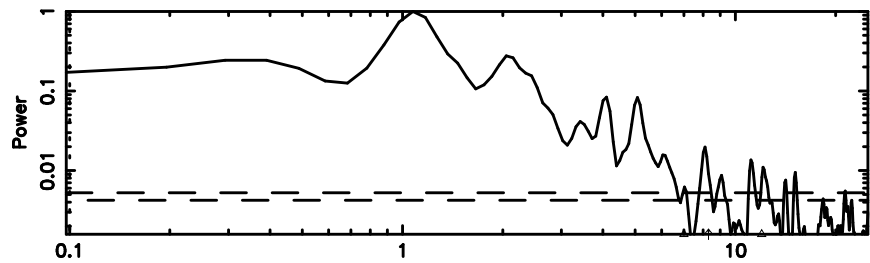

BLK: 7, SNR1: 7.7494 , SNR2: 19.000

Frequency (Hz)

T20260509092932

BLK: 6,SNR1: 7.5567 ,SNR2: 18.799

Frequency (Hz)

0044-056 2026/05/09 0.52UT TOYOKAWA-KISO

K20260509092930

BLK: 6,SNR1: 7.5462 ,SNR2: 18.343