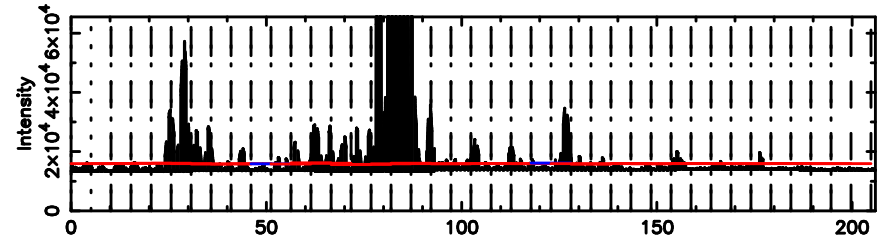

Frequency (Hz)

3C446 2026/05/08 22.18UT TOYOKAWA-KISO

K20260509070858