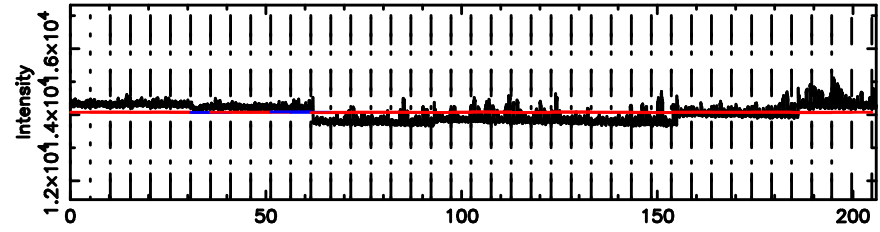

Frequency (Hz)

K20260509061005