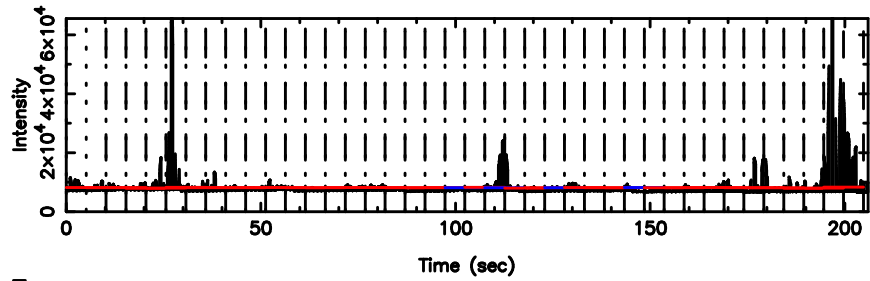

BLK: 3,SNR1: 14.402 ,SNR2: 35.074

T20260509091530

BLK: 7,SNR1: 12.607 ,SNR2: 30.035

3C12 2026/05/09 0.29UT TOYOKAWA-KISO

K20260509091528

BLK: 7,SNR1: 6.2726 ,SNR2: 22.614

F20260509091532

BLK: 4, SNR1: 12.929 , SNR2: 23.226