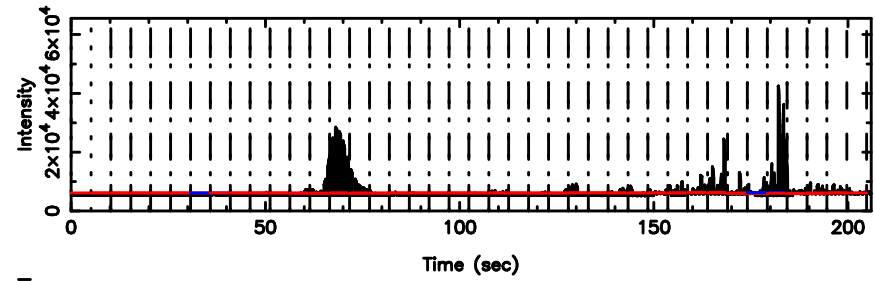

F20260509104017