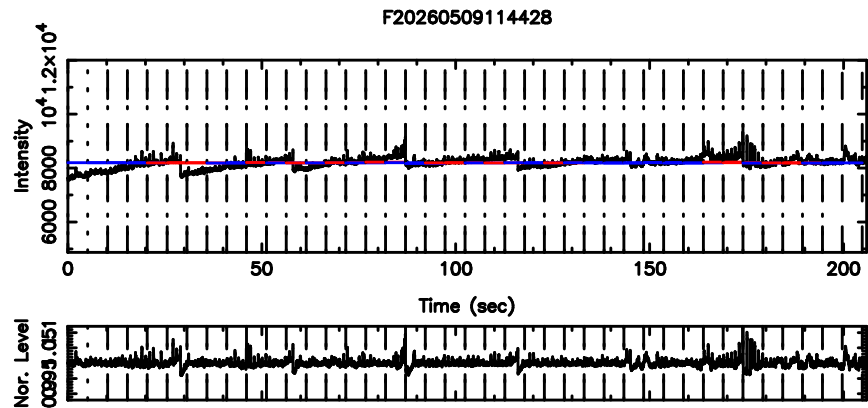

BLK:24,SNR1: 7.4666 ,SNR2: 17.605

BLK:24,SNR1: 7.6390 ,SNR2: 19.539

0258+350 2026/05/09 2.77UT FUJI -KISO