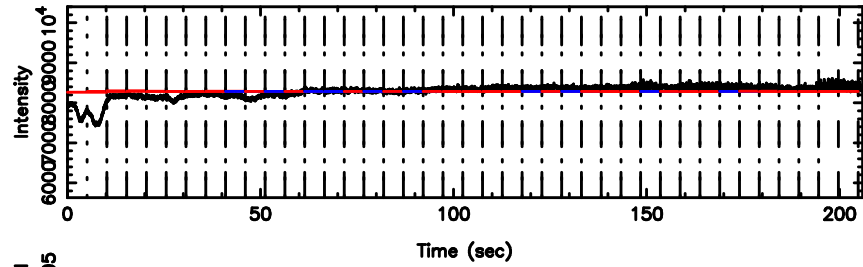

T20260509150858