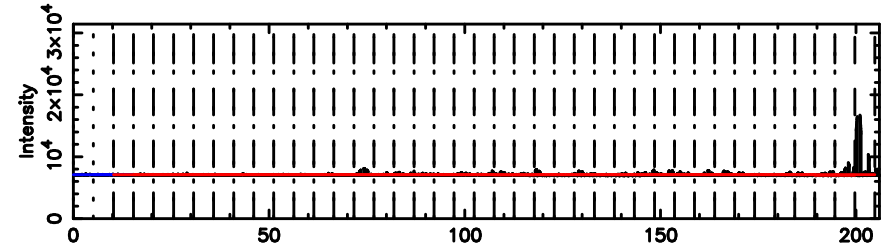

Frequency (Hz)

F20260509061009