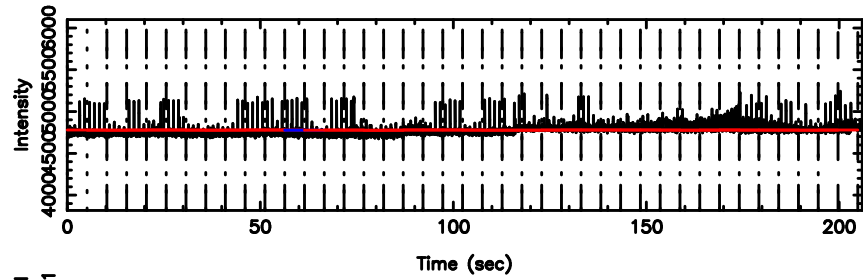

F20260509153632