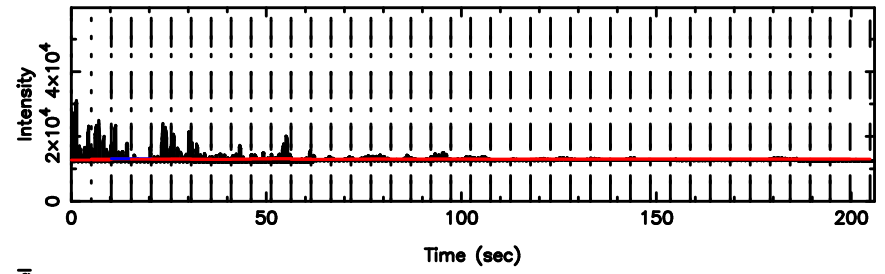

K20260509075934

BLK: 1,SNR1: 27.983 ,SNR2: 50.848

T20260509083321

BLK: 2,SNR1: 19.451 ,SNR2: 35.332

Frequency (Hz)

F20260509083323

BLK: 2,SNR1: 8.3678 ,SNR2: 19.851

Frequency (Hz)