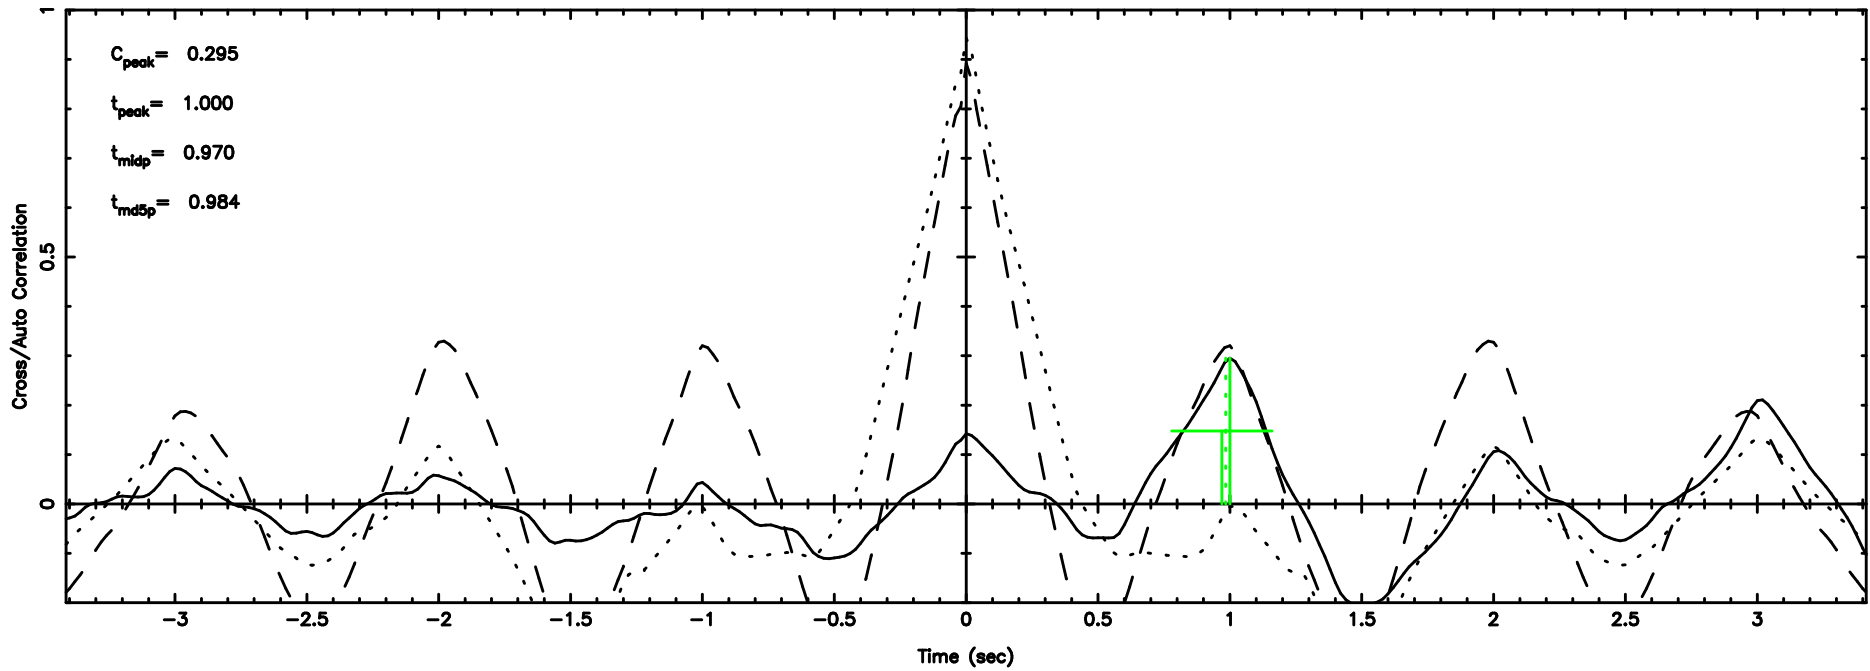

T20260509104015

BLK: 2,SNR1: 26.778 ,SNR2: 41.002

F20260509104017

BLK: 2,SNR1: 19.919 ,SNR2: 34.961

0155-109 2026/05/09 1.70UT TOYOKAWA-FUJI