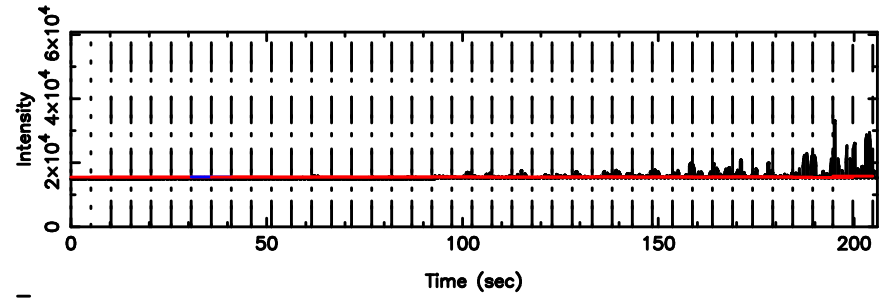

K20260509052956