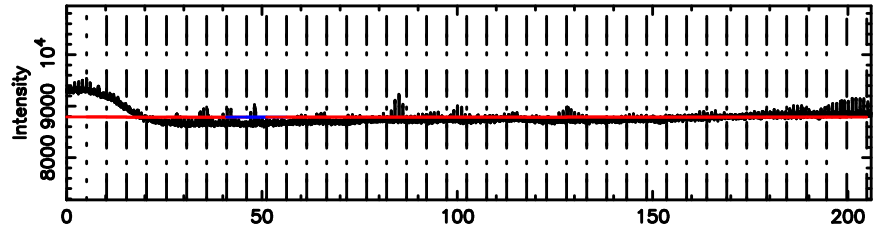

T20260509070314