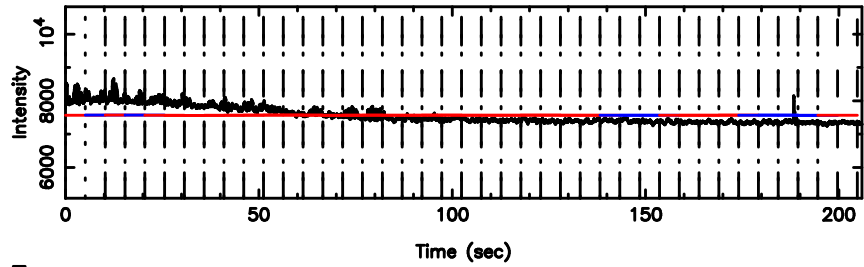

T20260509142518