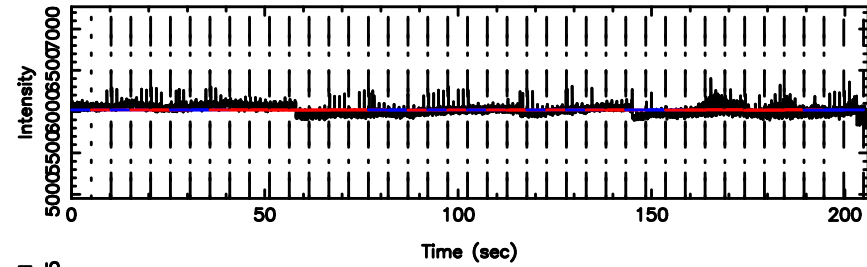

F20260509141658

BLK:14,SNR1:-0.13353 ,SNR2: 1.7868