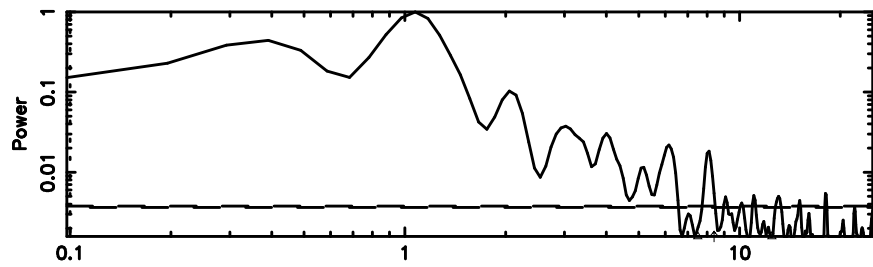

Frequency (Hz)

K20260509061005

BLK: 3,SNR1: 4.4395 ,SNR2: 15.978

Frequency (Hz)

2124+349 2026/05/08 21.20UT TOYOKAWA-KISO

F20260509061009

BLK: 4,SNR1: 9.2147 ,SNR2: 22.645

Frequency (Hz)