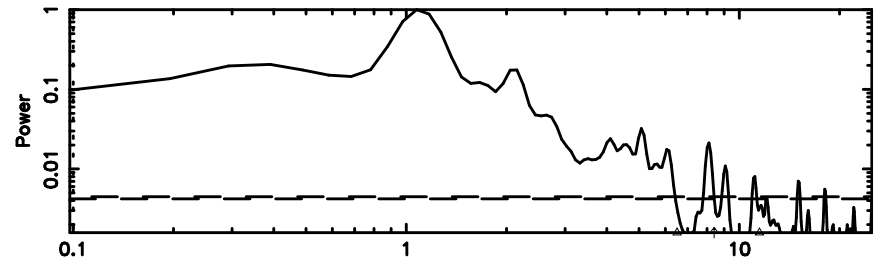

BLK: 4,SNR1: 7.6348 ,SNR2: 18.955