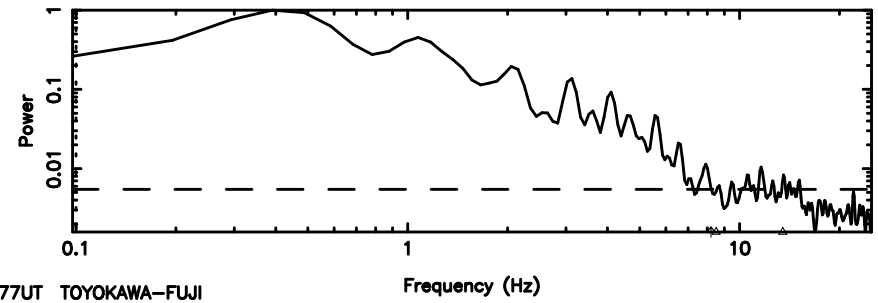

BLK:20,SNR1: 8.4203 ,SNR2: 20.846

0258+350 2026/05/09 2.77UT TOYOKAWA-FUJI