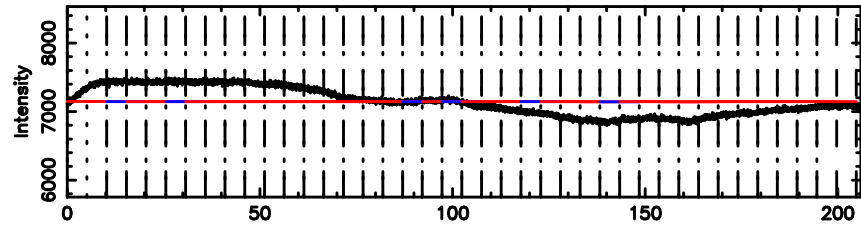

T20260509164318