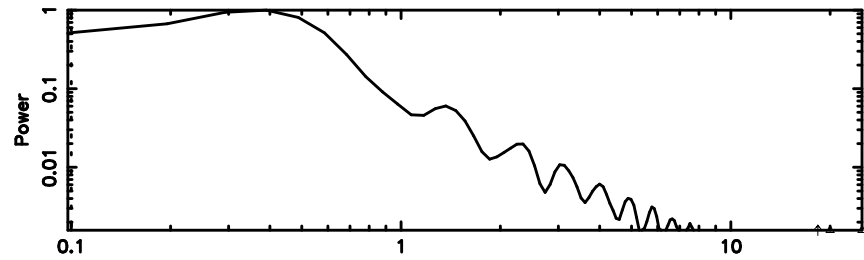

Frequency (Hz)

0732+33 2026/05/09 7.33UT TOYOKAWA-FUJI

T20260509161758

BLK:15,SNR1: 54.040 ,SNR2: 68.601

Frequency (Hz)

0732+33 2026/05/09 7.33UT TOYOKAWA-KISO

K20260509161755

BLK:15,SNR1: 6.5210 ,SNR2: 30.054