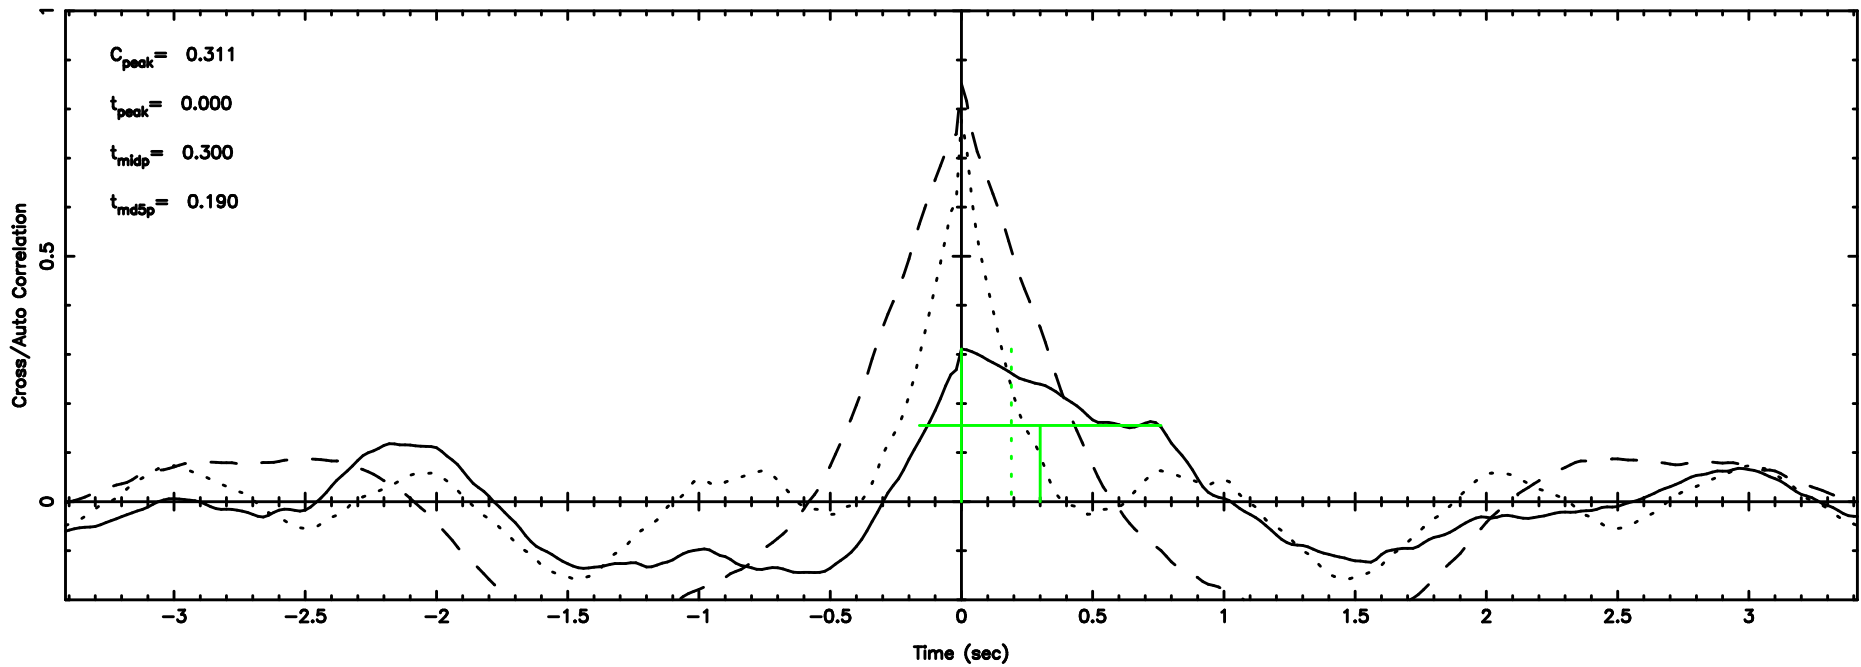

T20260509142518

BLK: 9,SNR1: 7.2771 ,SNR2: 12.445

K20260509142515

BLK: 9,SNR1: 8.5107 ,SNR2: 14.923

3C147 2026/05/09 5.45UT TOYOKAWA-KISO