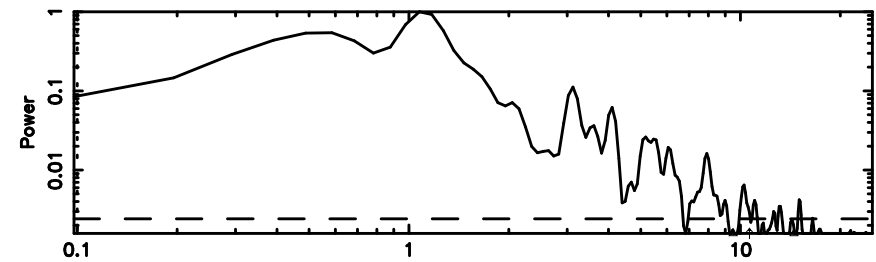

BLK: 2,SNR1: 17.336 ,SNR2: 32.886