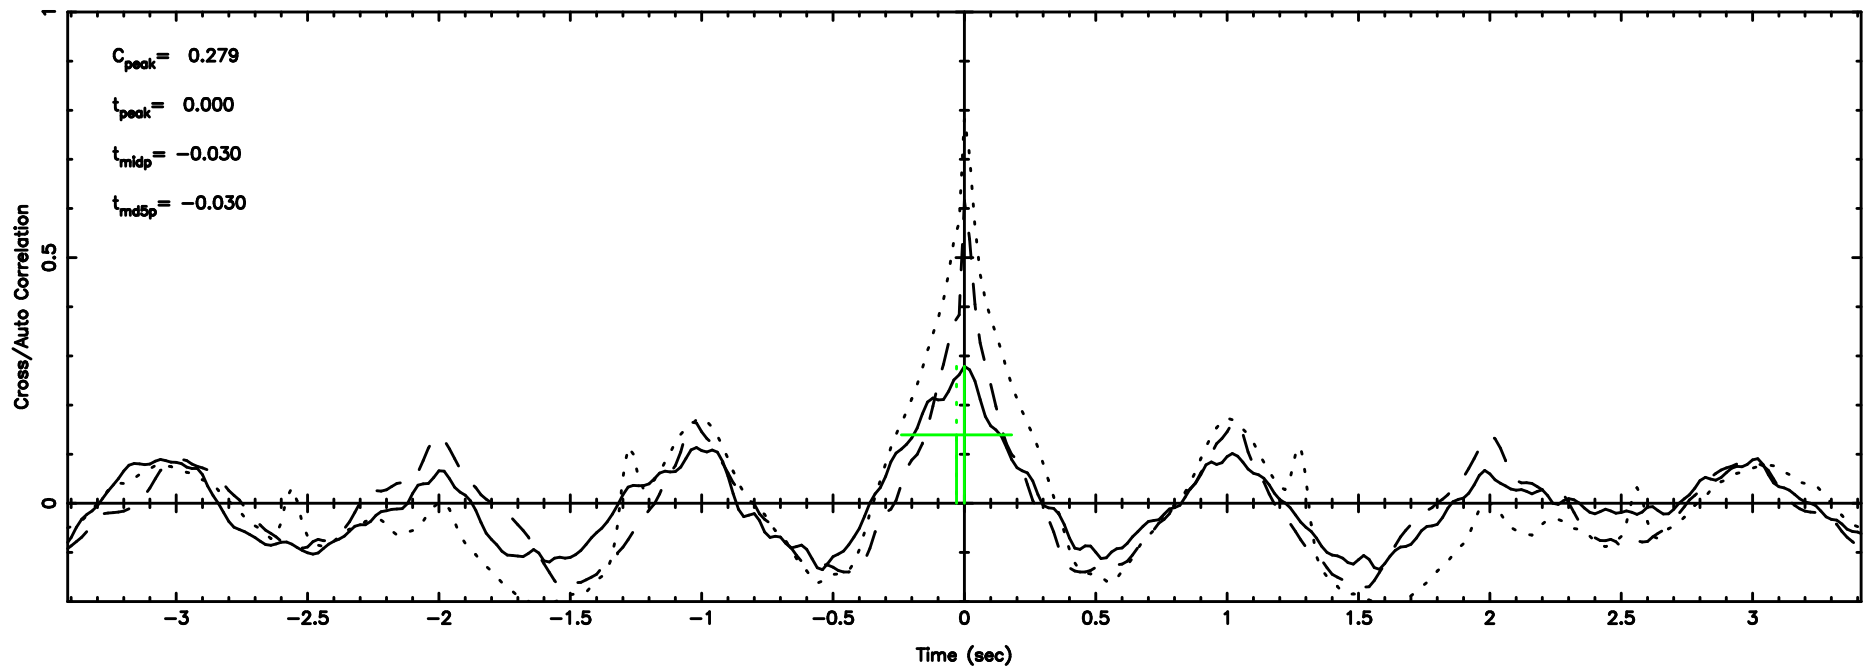

BLK:17,SNR1: 6.2799 ,SNR2: 11.905

0422+178 2026/05/09 4.16UT FUJI -KISO

T20260509131523

BLK: 3,SNR1: 0.86572 ,SNR2: 4.6668

F20260509131525

BLK: 3,SNR1: 10.541 ,SNR2: 23.181

3C120 2026/05/09 4.28UT TOYOKAWA-FUJI