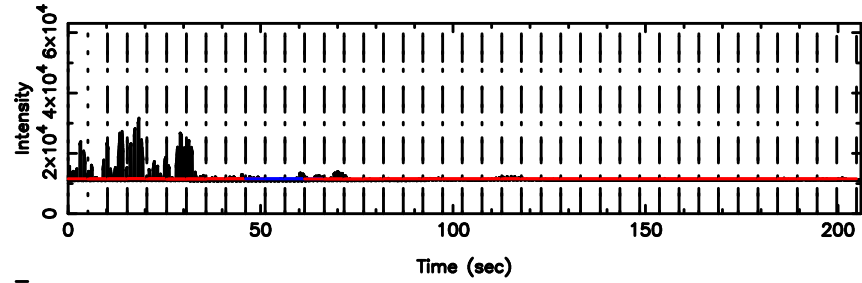

Frequency (Hz)

K20260509175118