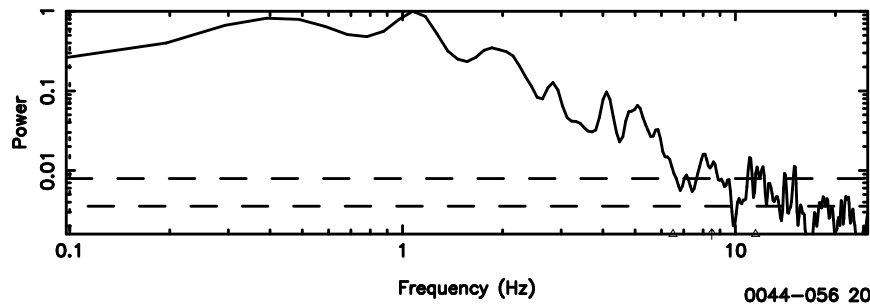

BLK: 8,SNR1: 7.7575 ,SNR2: 18.841