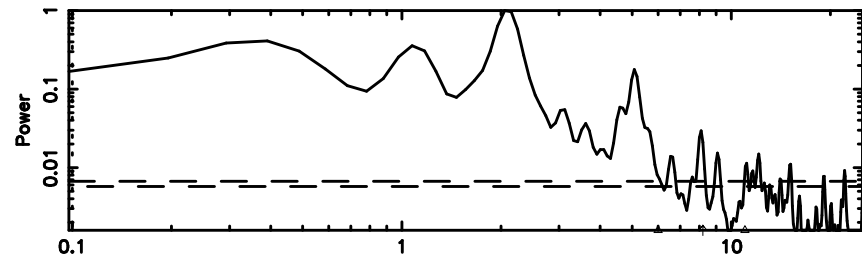

BLK: 8,SNR1: 6.2630 ,SNR2: 15.884