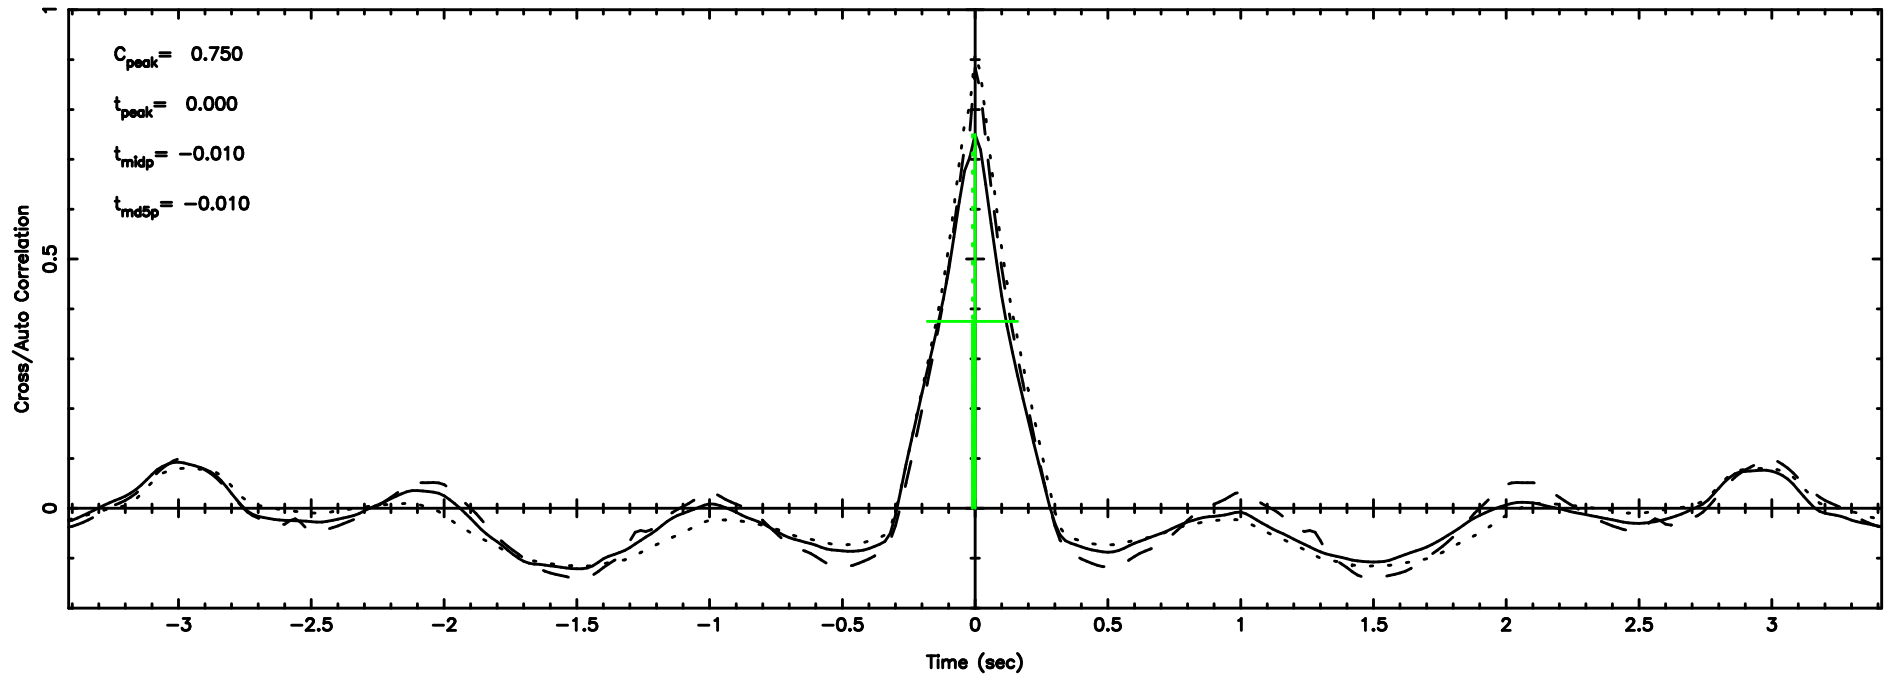

Frequency (Hz)