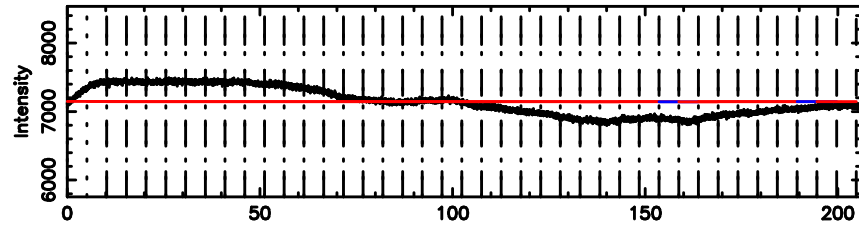

T20260509164318