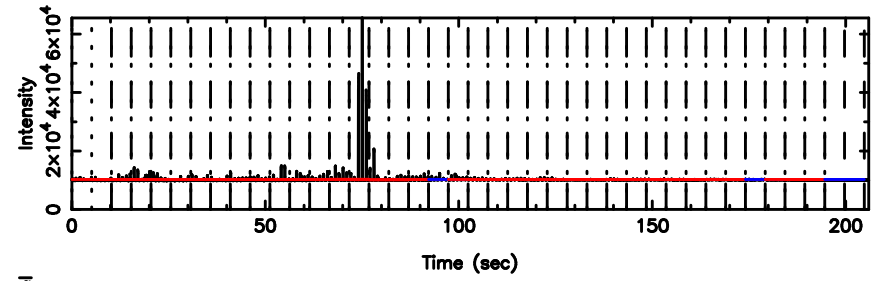

T20260509131523

BLK: 1,SNR1: 0.29677 ,SNR2: 3.6012

K20260509131520

BLK: 1,SNR1: 5.9161 ,SNR2: 15.471

3C120 2026/05/09 4.28UT TOYOKAWA-KISO

F20260509131525

BLK: 3,SNR1: 2.1433 ,SNR2: 6.1522

K20260509131520