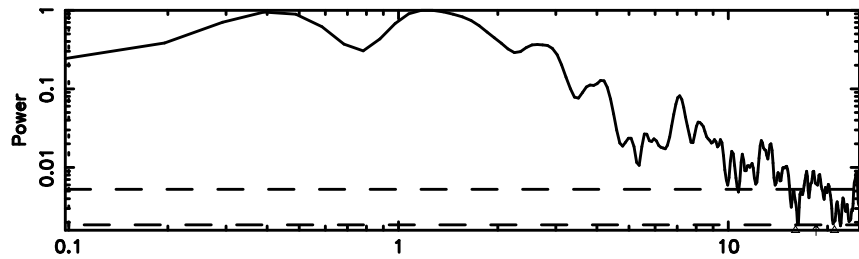

K20260509160739

BLK: 8,SNR1: 8.2494 ,SNR2: 14.436

Frequency (Hz)

0723+10 2026/05/09 7.16UT TOYOKAWA-KISO

F20260509160744

BLK: 4,SNR1: 18.750 ,SNR2: 20.262

Frequency (Hz)

K20260509160739