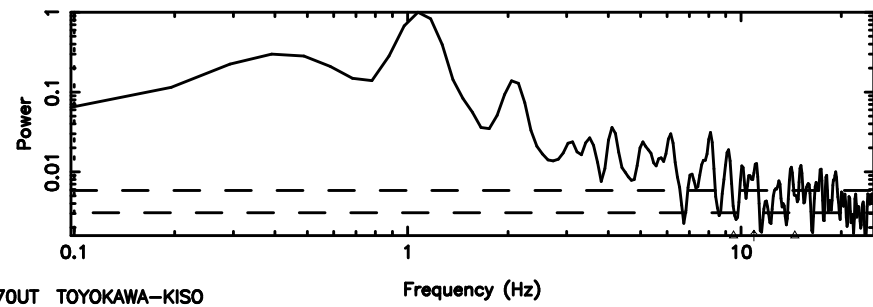

T20260509084014

BLK: 2,SNR1: 4.4590 ,SNR2: 19.162

2354+14 2026/05/08 23.70UT TOYOKAWA-KISO

K20260509084012

BLK: 2,SNR1: 5.0749 ,SNR2: 9.3446

F20260509084016

No. Good Data

K20260509084012