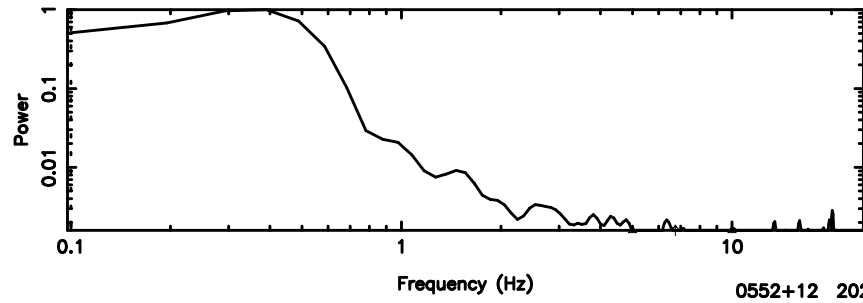

BLK:11,SNR1: 16.415 ,SNR2: 48.913