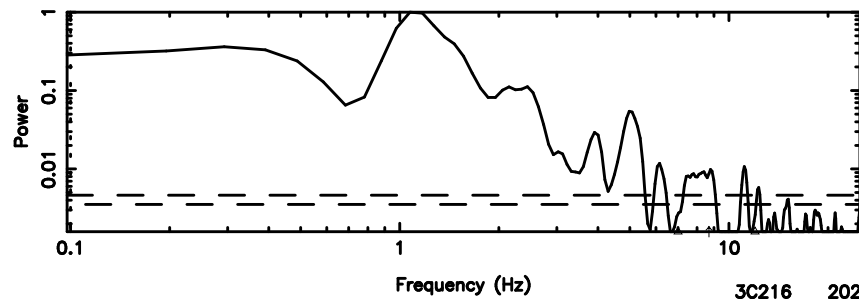

3C216 2026/05/09 8.88UT TOYOKAWA-KISO