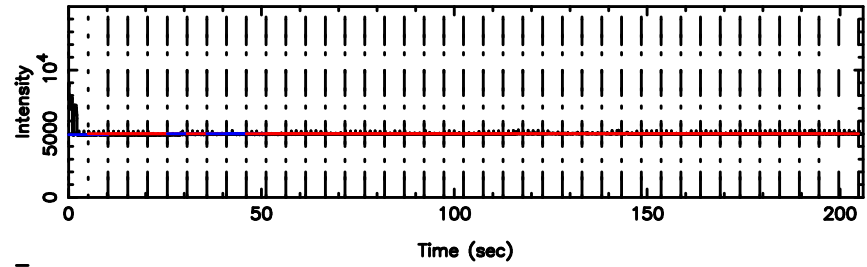

F20260509155732