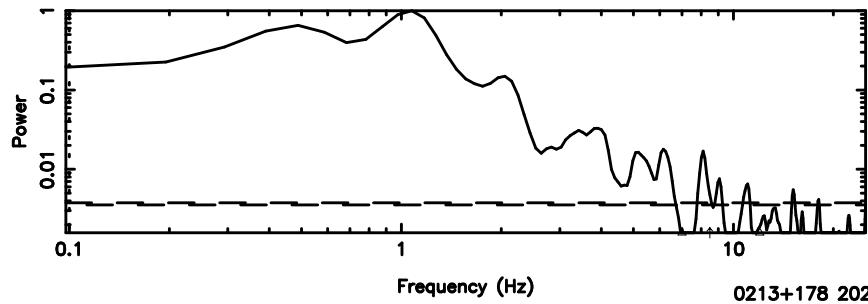

T20260509105913

BLK: 4,SNR1: 8.6290 ,SNR2: 21.622

0213+178 2026/05/09 2.02UT TOYOKAWA-FUJI

F20260509105915

BLK: 4,SNR1: 20.671 ,SNR2: 35.925

Frequency (Hz)

T20260509105913

BLK: 5,SNR1: 11.617 ,SNR2: 28.094