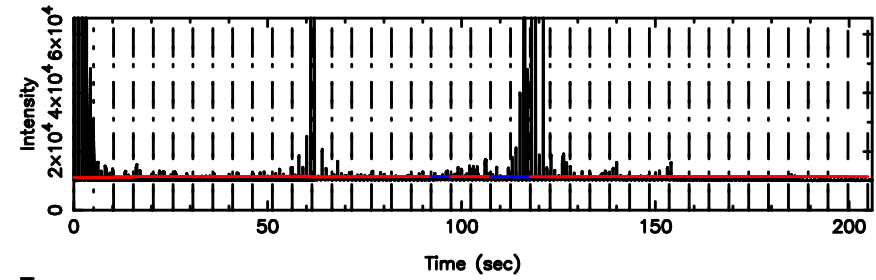

0320+05 2026/05/09 3.12UT TOYOKAWA-FUJI

F20260509120548

BLK: 2,SNR1: 17.336 ,SNR2: 32.886

Frequency (Hz)

T20260509120546

BLK: 3,SNR1: 12.992 ,SNR2: 31.937

K20260509120543

BLK: 3,SNR1: 8.2258 ,SNR2: 23.525