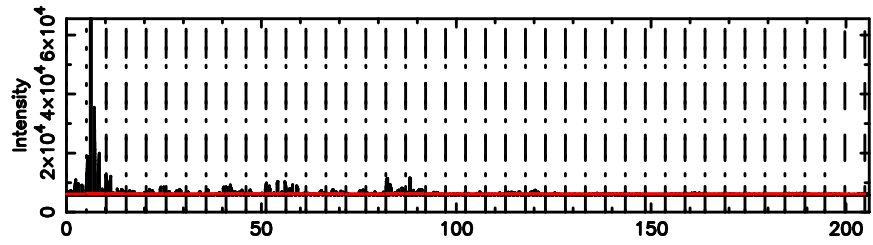

2347-02 2026/05/08 23.58UT TOYOKAWA-FUJI

T20260509083321

BLK: 1,SNR1: 39.686 ,SNR2: 70.692

K20260509083319

BLK: 1,SNR1: 24.090 ,SNR2: 43.198

2347-02 2026/05/08 23.58UT TOYOKAWA-KISO

F20260509083323

No. Good Data