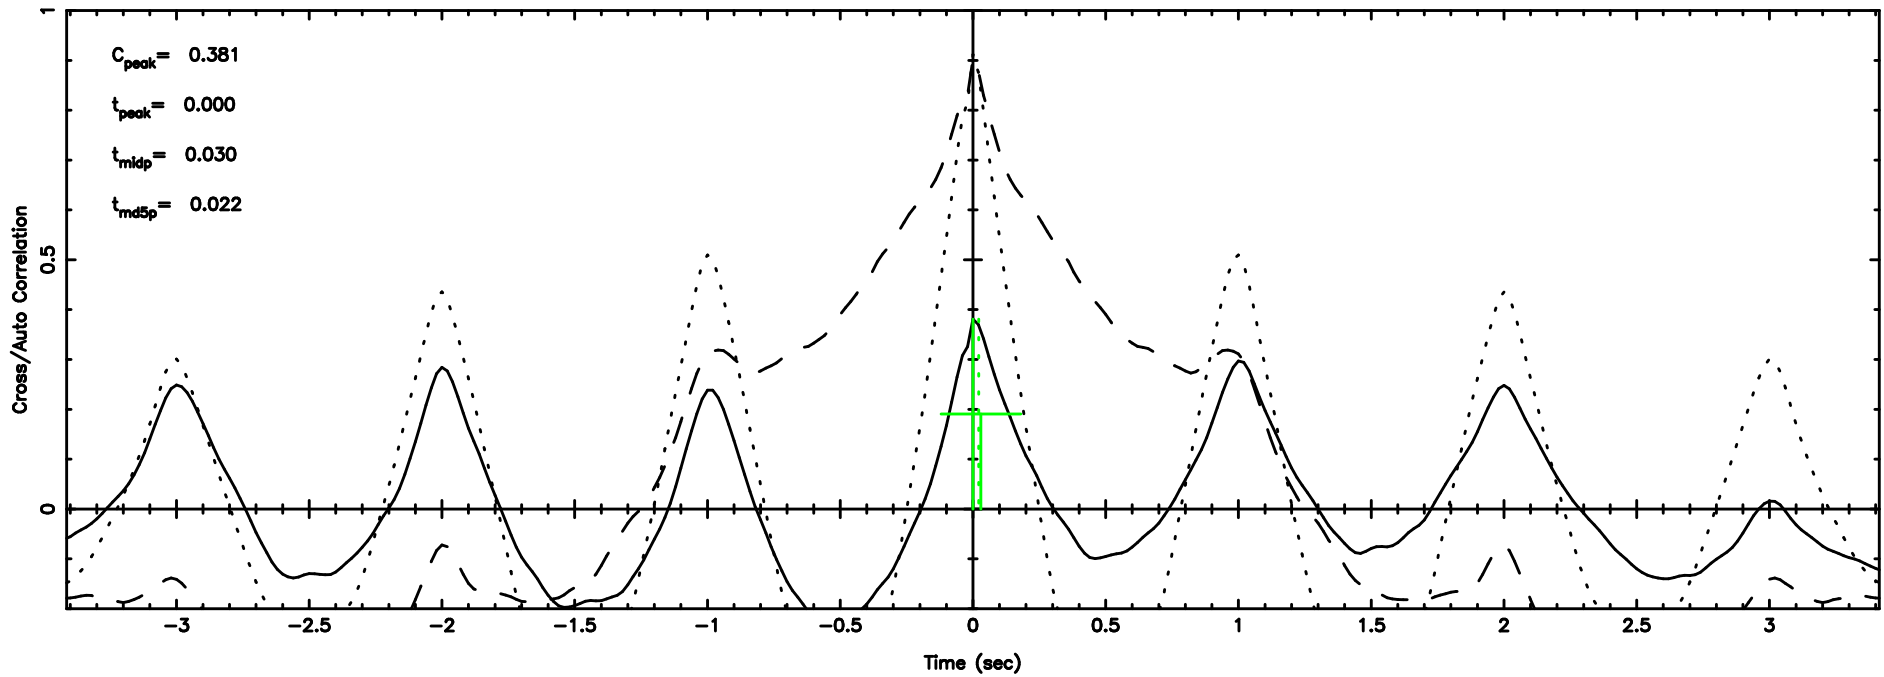

T20260509062529

BLK: 3,SNR1: 14.931 ,SNR2: 46.604

Frequency (Hz)

K20260509062527

BLK: 3,SNR1: 11.912 ,SNR2: 25.462

Frequency (Hz)

2139+028 2026/05/08 21.45UT TOYOKAWA-KISO

F20260509062531