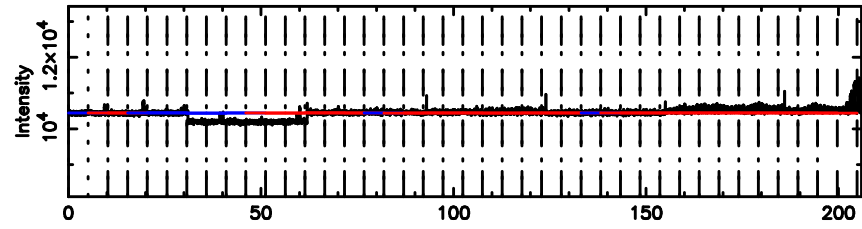

BLK:11,SNR1: 3.8487 ,SNR2: 6.5492

Frequency (Hz)

0821+394 2026/05/09 8.14UT TOYOKAWA-KISO

F20260509170655

BLK: 9,SNR1:-0.24909E-01,SNR2: 1.2232

Frequency (Hz)

K20260509170650

BLK: 9,SNR1: 1.2505 ,SNR2: 3.9612