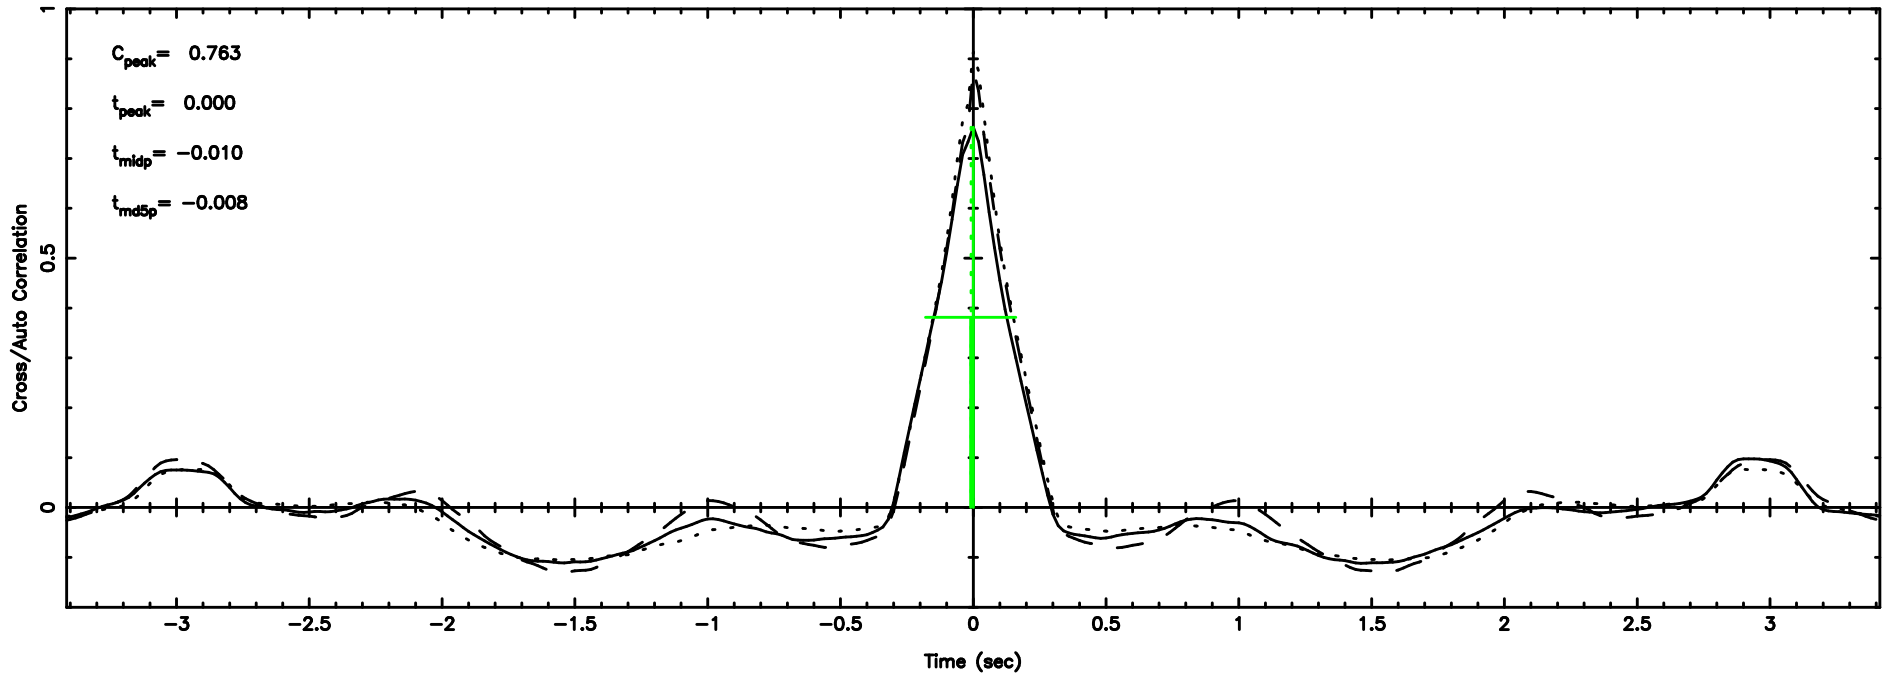

Frequency (Hz)

2131+379 2026/05/08 21.31UT TOYOKAWA-KISO