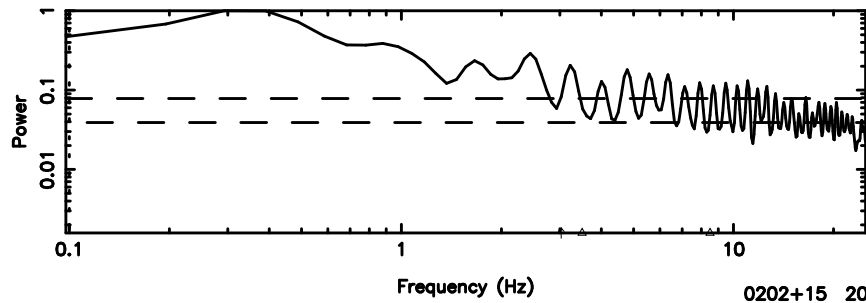

BLK:12,SNR1: 0.25761 ,SNR2: 2.9053