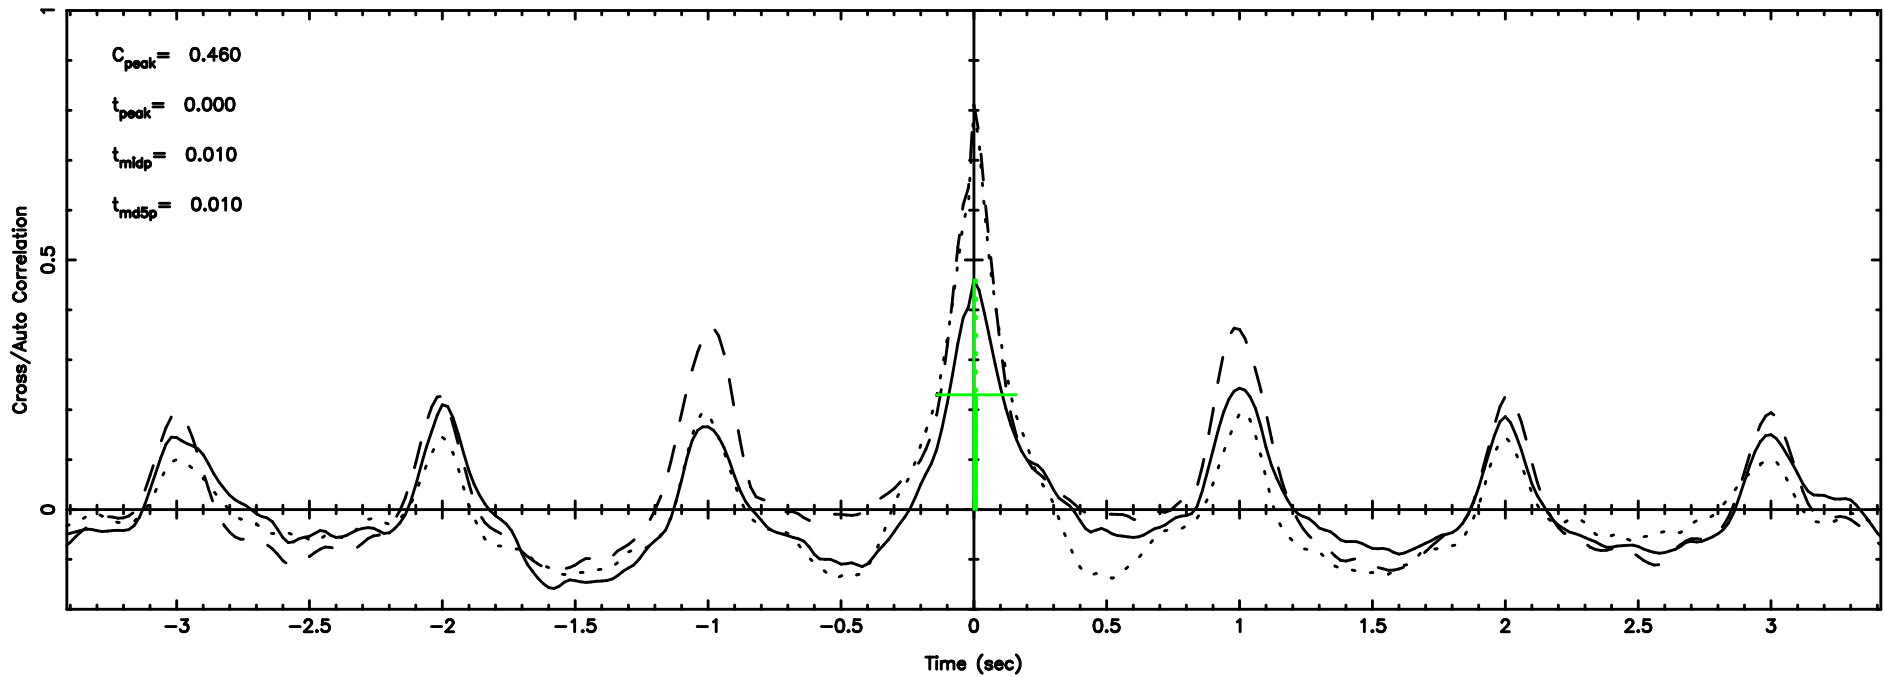

2111+301 2026/05/08 20.98UT TOYOKAWA-FUJI

T20260509055656

BLK: 4,SNR1: 5.0674 ,SNR2: 12.957

Frequency (Hz)

K20260509055653

BLK: 4,SNR1: 13.054 ,SNR2: 31.994

Frequency (Hz)

2111+301 2026/05/08 20.98UT TOYOKAWA-KISO