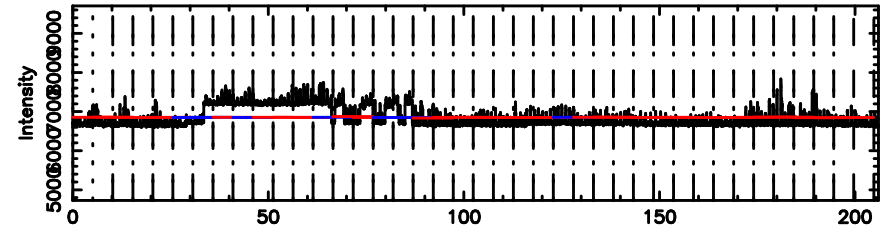

Frequency (Hz)

T20260509062529

BLK: 7,SNR1: 13.027 ,SNR2: 31.354

Frequency (Hz)

F20260509062531

BLK: 7,SNR1: 45.454 ,SNR2: 48.814

Frequency (Hz)

2139+028 2026/05/08 21.45UT TOYOKAWA-FUJI