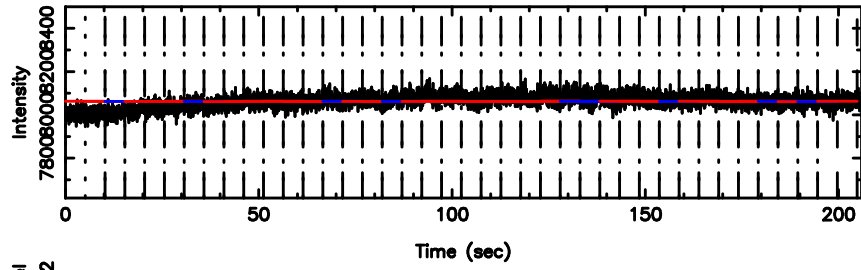

T20260509143327