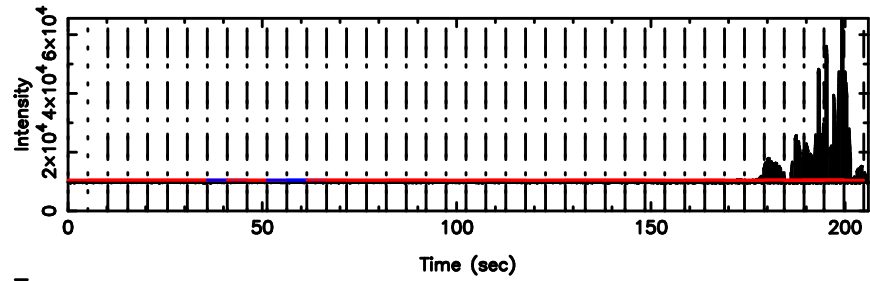

3C43 2026/05/09 1.24UT FUJI -KISO

T20260509102031

BLK: 3,SNR1: 3.6134 ,SNR2: 22.832

F20260509102033

BLK: 3,SNR1: 4.3194 ,SNR2: 10.811

3C48 2026/05/09 1.37UT TOYOKAWA-FUJI

T20260509102031

BLK: 3, SNR1: 7.0673 ,SNR2: 19.522