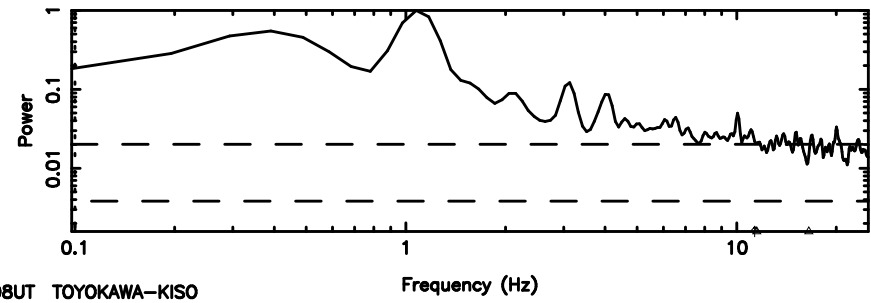

BLK:20,SNR1: 1.9022 ,SNR2: 3.3730