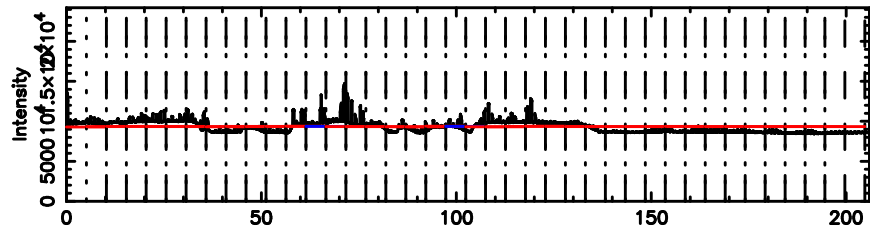

K20260509075934

BLK: 1,SNR1: 27.983 ,SNR2: 50.848

T20260509083321

BLK: 2,SNR1: 19.451 ,SNR2: 35.332

Frequency (Hz)

F20260509083323

BLK: 2,SNR1: 8.3678 ,SNR2: 19.851

Frequency (Hz)