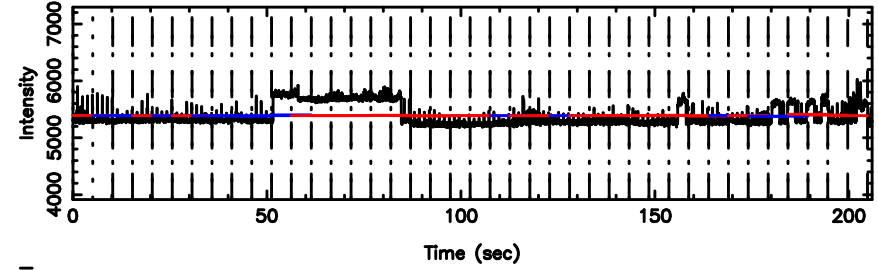

T20260509112510

BLK:13,SNR1: 0.45693 ,SNR2: 3.9512

3C71 2026/05/09 2.45UT TOYOKAWA-FUJI

F20260509112512

BLK:13,SNR1: 5.4294 ,SNR2: 11.930