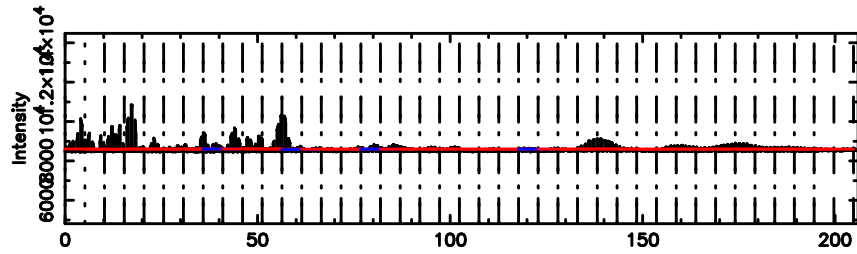

T20260509175121