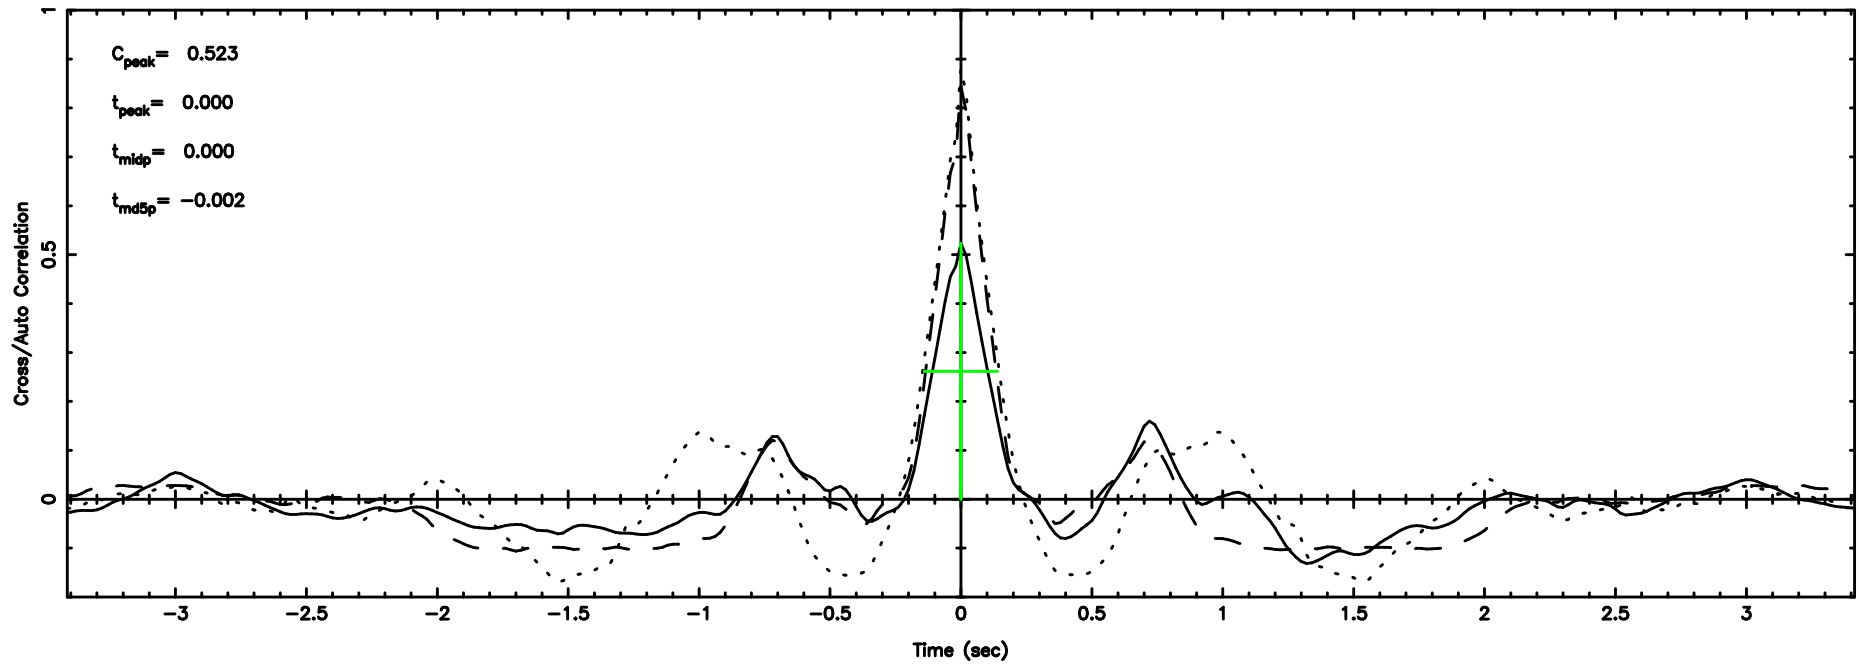

0723+10 2026/05/09 7.16UT TOYOKAWA-FUJI