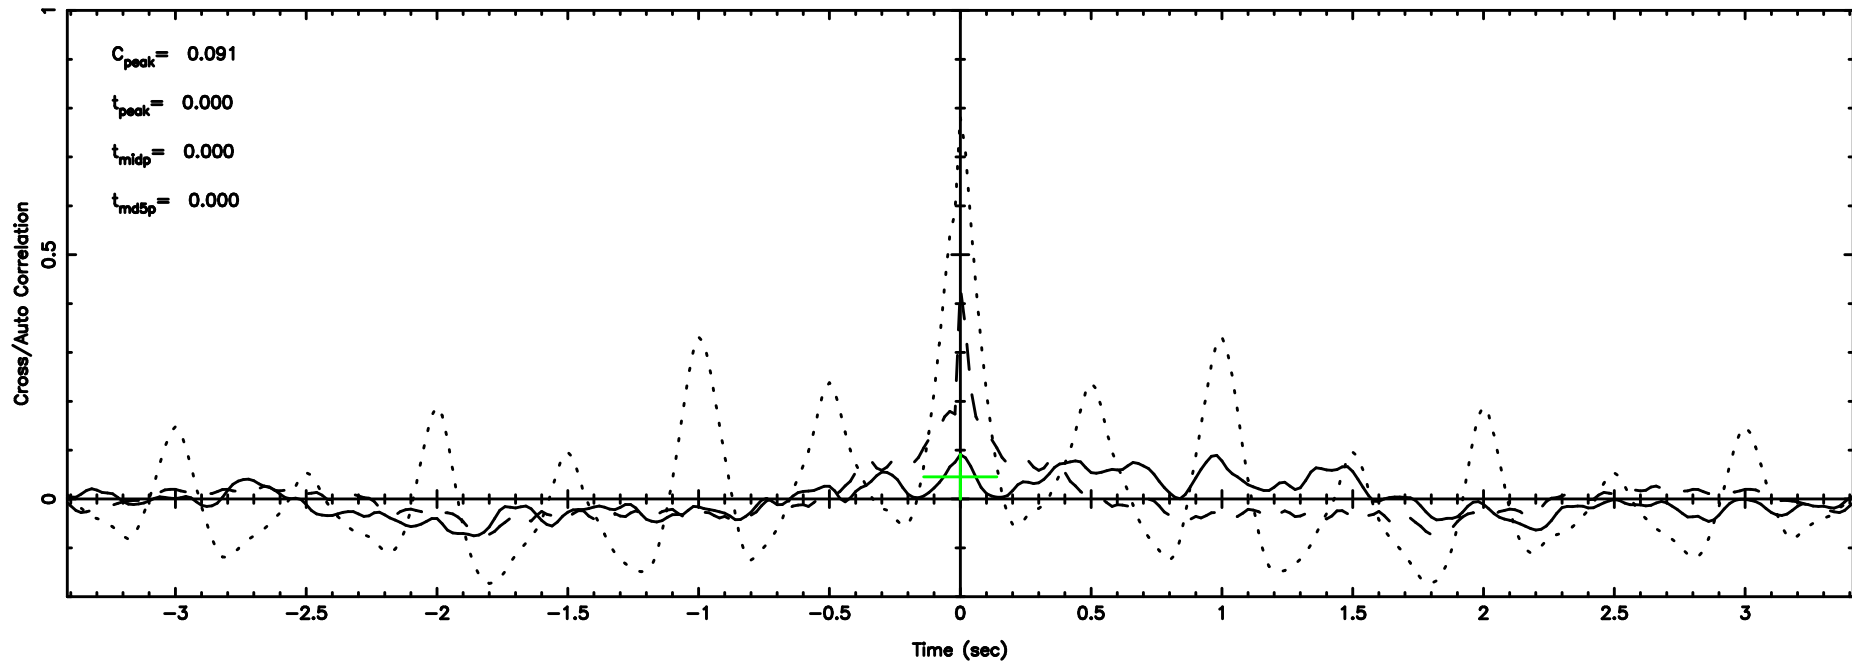

BLK: 4,SNR1: 0.52095 ,SNR2: 1.1899

Frequency (Hz)

K20260509162555

BLK: 4,SNR1: 3.2063 ,SNR2: 7.5210

Frequency (Hz)

0741-06 2026/05/09 7.46UT TOYOKAWA-KISO

F20260509162600

BLK: 4,SNR1: 1.4483 ,SNR2: 12.426