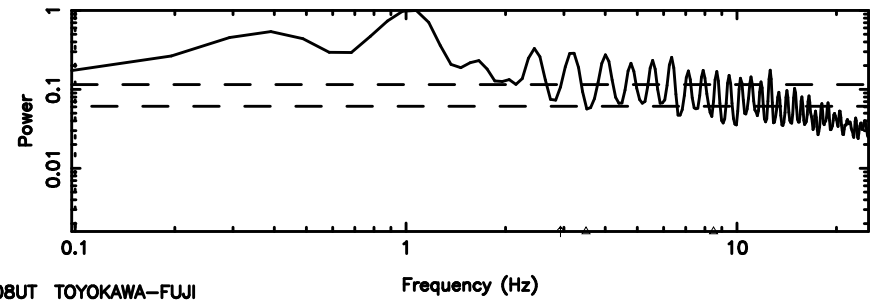

BLK:19,SNR1: 0.27287E-01,SNR2: 1.8684

3C138 2026/05/09 5.08UT TOYOKAWA-FUJI