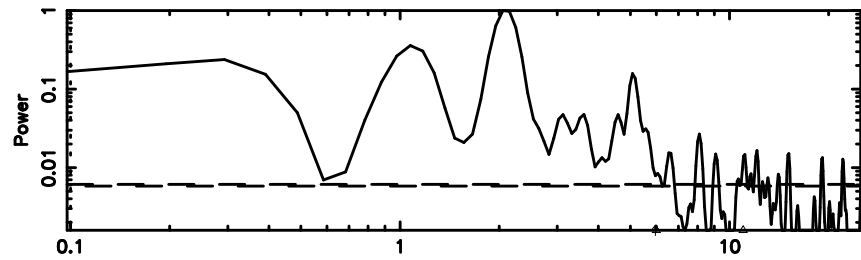

BLK: 8,SNR1: 5.5489 ,SNR2: 19.247