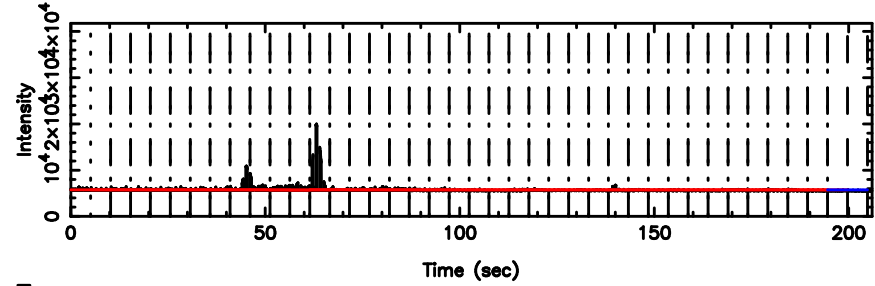

BLK: 2,SNR1: 6.0581 ,SNR2: 15.055

T20260509094152

BLK: 1,SNR1: 1.3376 ,SNR2: 5.5340

0056-00 2026/05/09 0.73UT TOYOKAWA-FUJI

F20260509094154

BLK: 1,SNR1:-0.16522 ,SNR2: 0.40846

T20260509094152

BLK: 2, SNR1: 3.0474 , SNR2: 5.8655