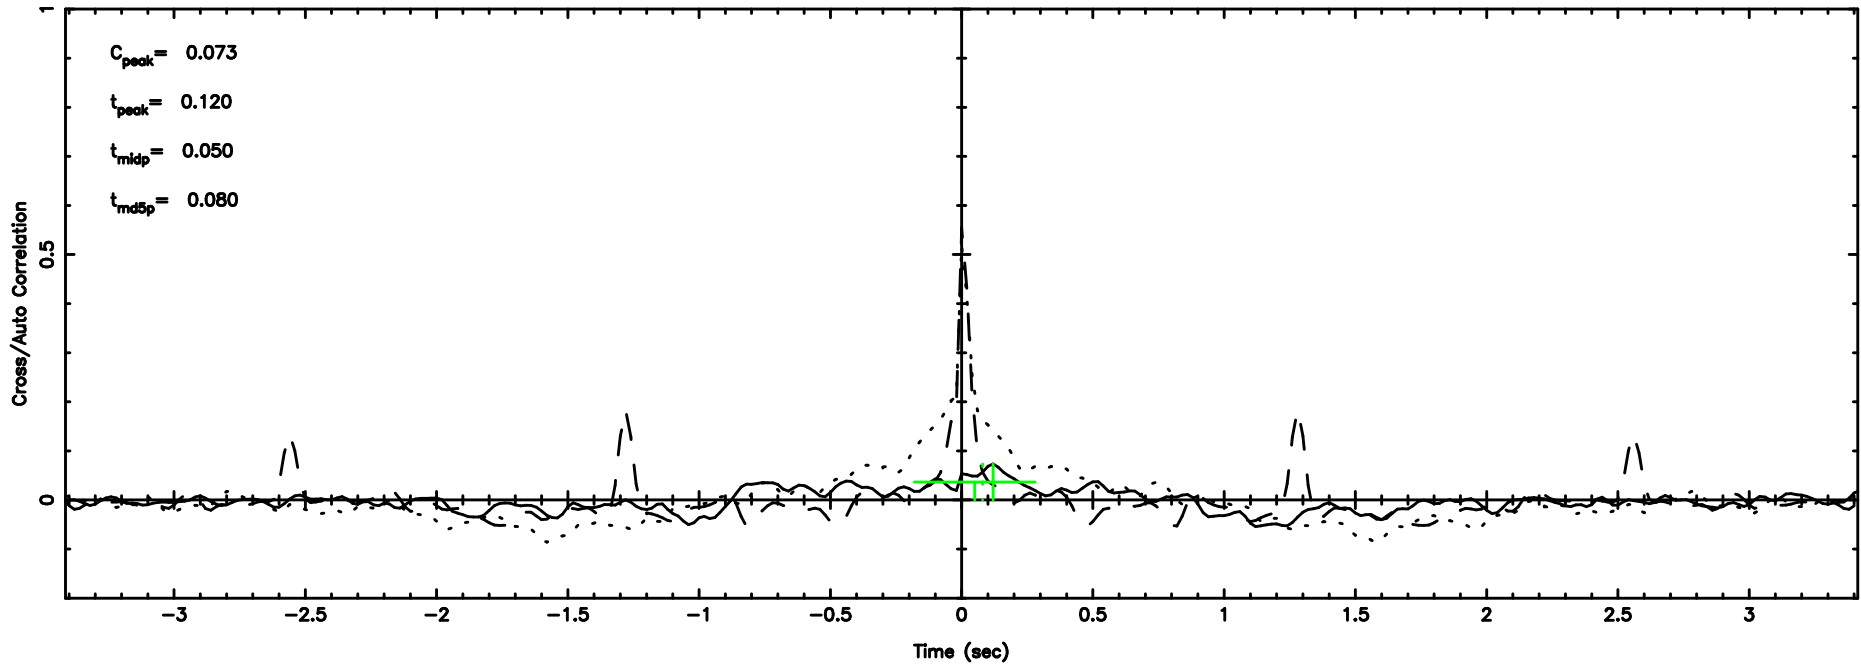

0531+194 2026/05/09 5.31UT FUJI -KISO