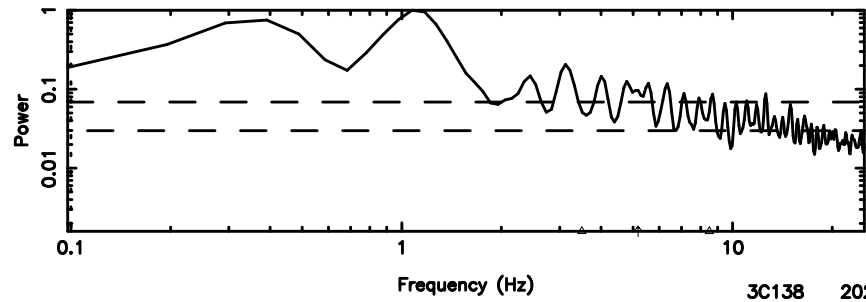

3C138 2026/05/09 5.08UT FUJI -KISO

K20260509140320