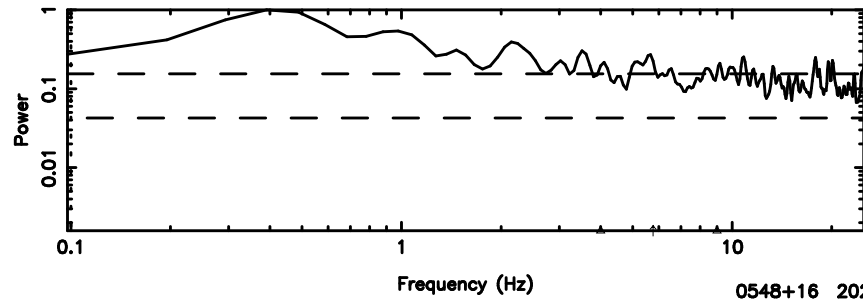

BLK: 6,SNR1: 0.15935 ,SNR2: 0.89328