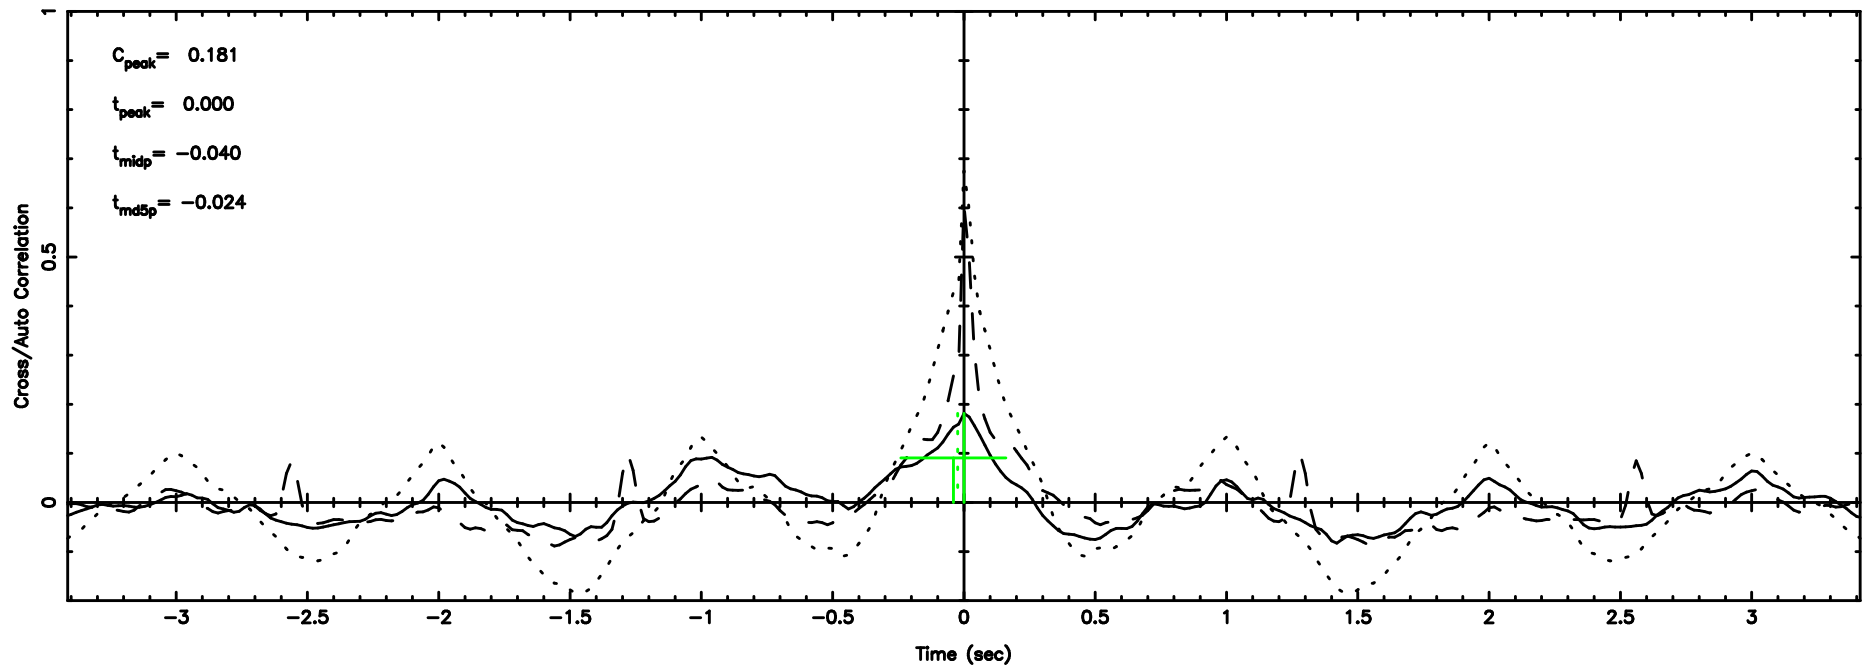

F20260509140325

BLK:16,SNR1: 0.25448 ,SNR2: 2.1850

3C138 2026/05/09 5.08UT FUJI -KISO

K20260509140320

BLK:16,SNR1: 0.99424 ,SNR2: 4.9721