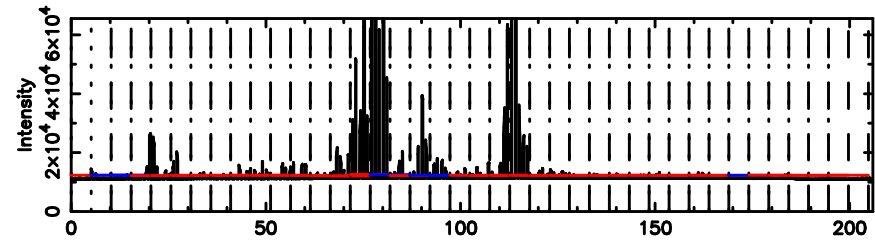

BLK: 7, SNR1: 7.7494 , SNR2: 19.000

Frequency (Hz)

T20260509092932

BLK: 6,SNR1: 7.5567 ,SNR2: 18.799

Frequency (Hz)

0044-056 2026/05/09 0.52UT TOYOKAWA-KISO

K20260509092930

BLK: 6,SNR1: 7.5462 ,SNR2: 18.343