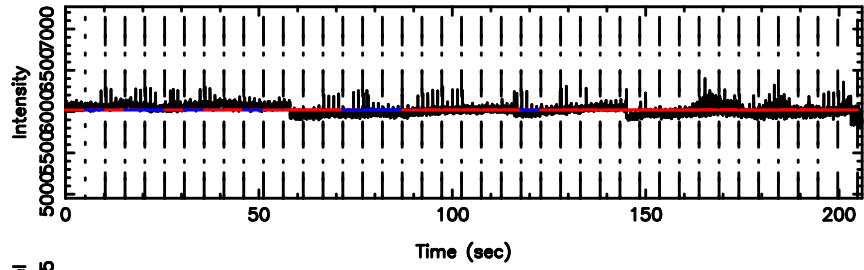

BLK:16,SNR1: 0.63968 ,SNR2: 5.5876

K20260509141653

BLK:16,SNR1: 0.28913 ,SNR2: 1.6147

0531+194 2026/05/09 5.31UT TOYOKAWA-KISO

F20260509141658

BLK: 9,SNR1: 0.12643E-01,SNR2: 1.1017

K20260509141653

BLK: 9,SNR1: 0.35142 ,SNR2: 1.2634