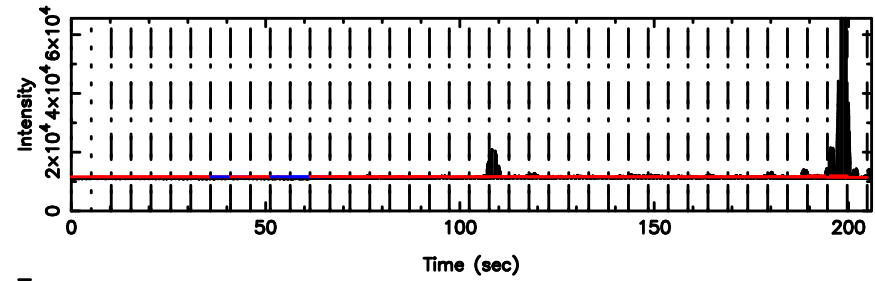

3C48 2026/05/09 1.37UT TOYOKAWA-KISO

K20260509102029