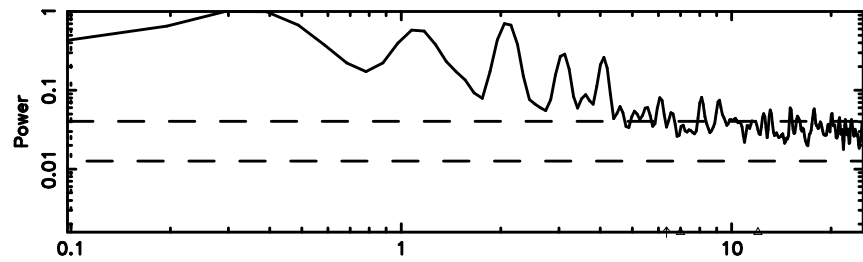

BLK: 6,SNR1: 1.2364 ,SNR2: 4.1350