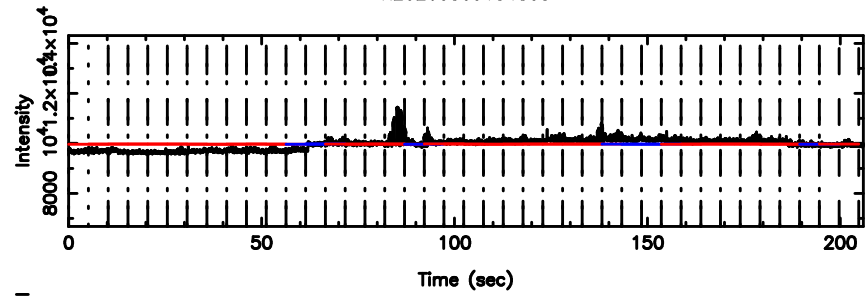

F20260509154810

BLK: 7,SNR1: 7.3821 ,SNR2: 16.468

Frequency (Hz)

K20260509154805

BLK: 7,SNR1: 3.7635 ,SNR2: 11.088

Frequency (Hz)

0703+138 2026/05/09 6.83UT FUJI -KISO

T20260509155730