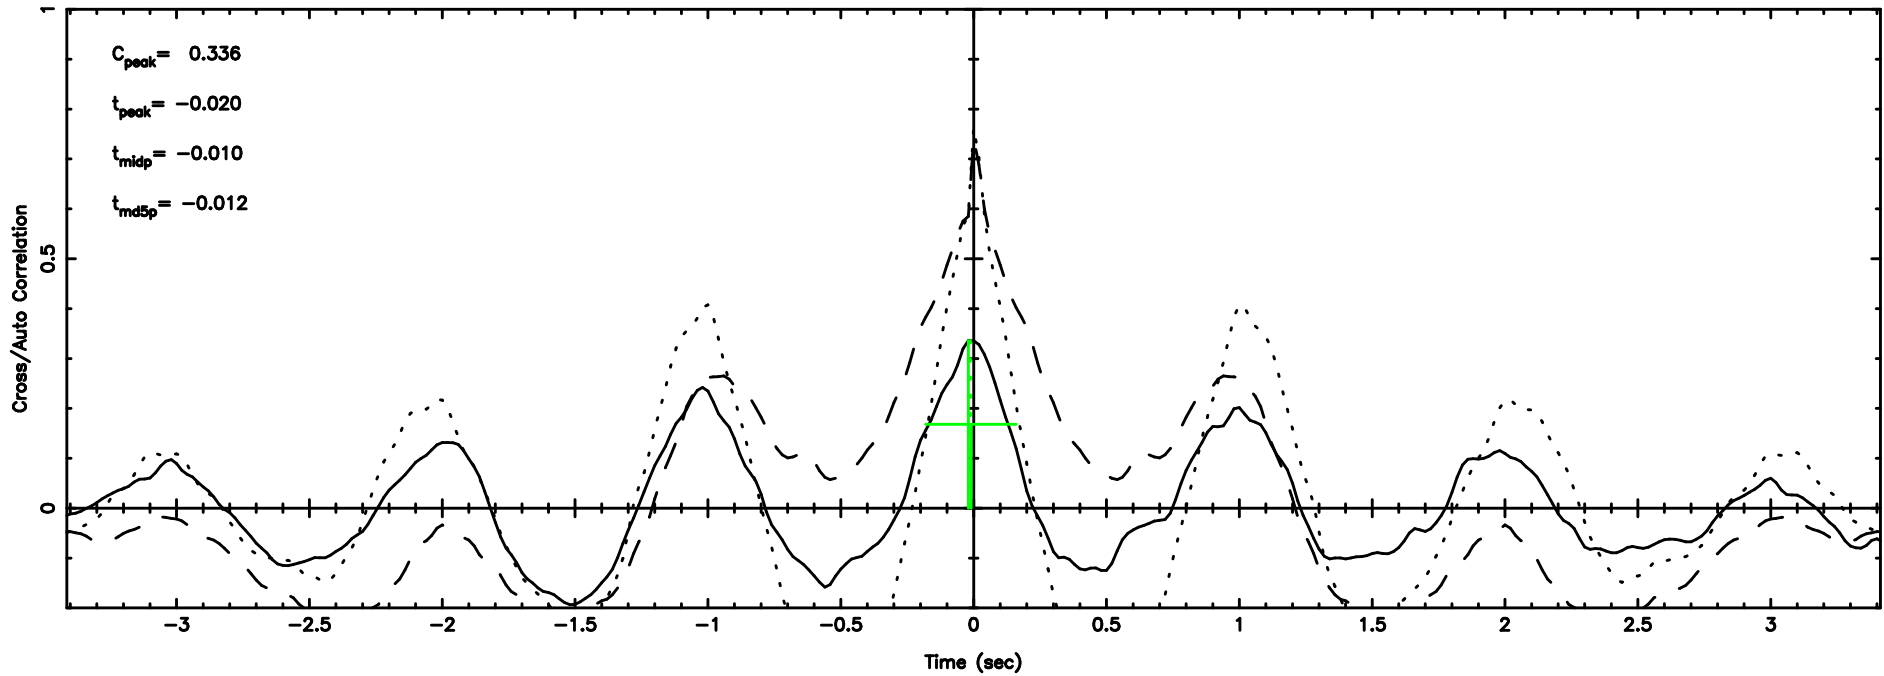

BLK: 2,SNR1: 3.1597 ,SNR2: 9.8702

Frequency (Hz)

F20260509061009

BLK: 2,SNR1: 1.0581 ,SNR2: 6.5103

Frequency (Hz)

2124+349 2026/05/08 21.20UT TOYOKAWA-FUJI

T20260509061007

BLK: 3,SNR1: 0.64458 ,SNR2: 3.5387