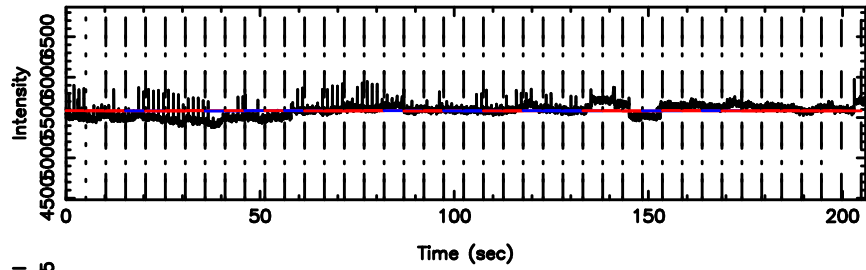

K20260509104719

BLK:20,SNR1: 0.56402 ,SNR2: 2.5754

0202+15 2026/05/09 1.82UT TOYOKAWA-KISO

F20260509104724

BLK:12,SNR1: 0.25761 ,SNR2: 2.9053

K20260509104719

BLK:12,SNR1: 0.44738 ,SNR2: 2.5649

0202+15 2026/05/09 1.82UT FUJI -KISO