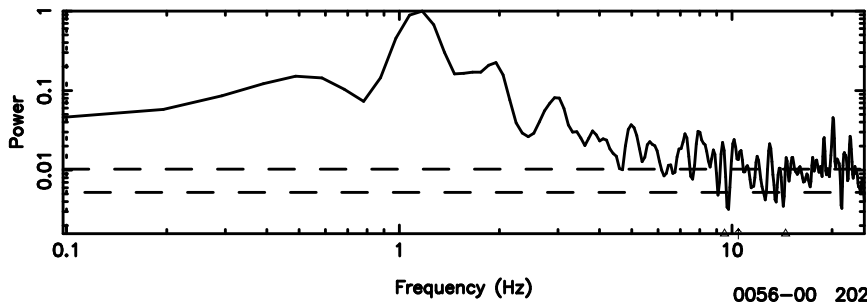

BLK: 2,SNR1: 6.0581 ,SNR2: 15.055

T20260509094152

BLK: 1,SNR1: 1.3376 ,SNR2: 5.5340

0056-00 2026/05/09 0.73UT TOYOKAWA-FUJI

F20260509094154

BLK: 1,SNR1:-0.16522 ,SNR2: 0.40846

T20260509094152

BLK: 2, SNR1: 3.0474 , SNR2: 5.8655