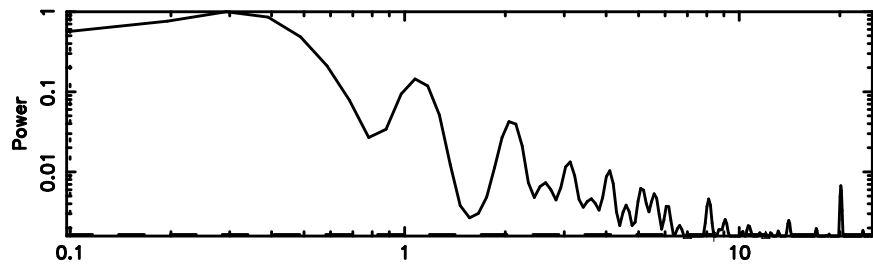

BLK: 7,SNR1: 13.027 ,SNR2: 31.354