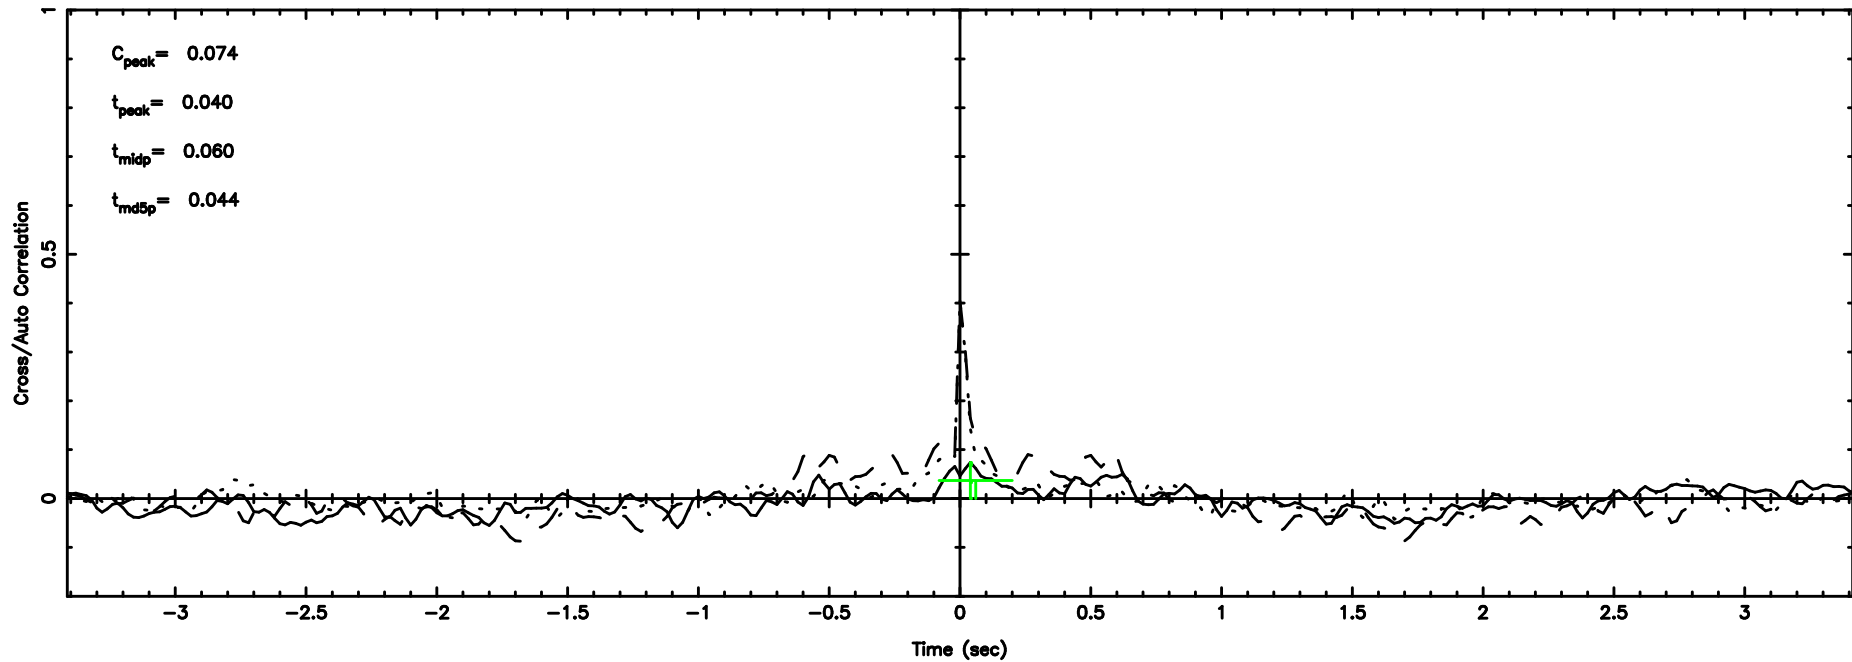

Frequency (Hz)

3C190 2026/05/09 7.75UT TOYOKAWA-KISO