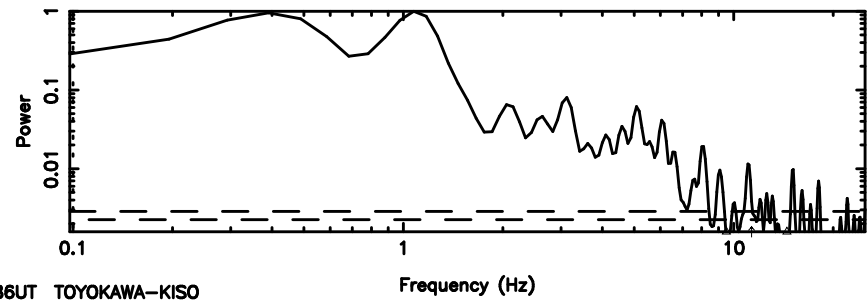

BLK: 5,SNR1: 16.556 ,SNR2: 29.436

0605-08 2026/05/09 5.86UT TOYOKAWA-KISO