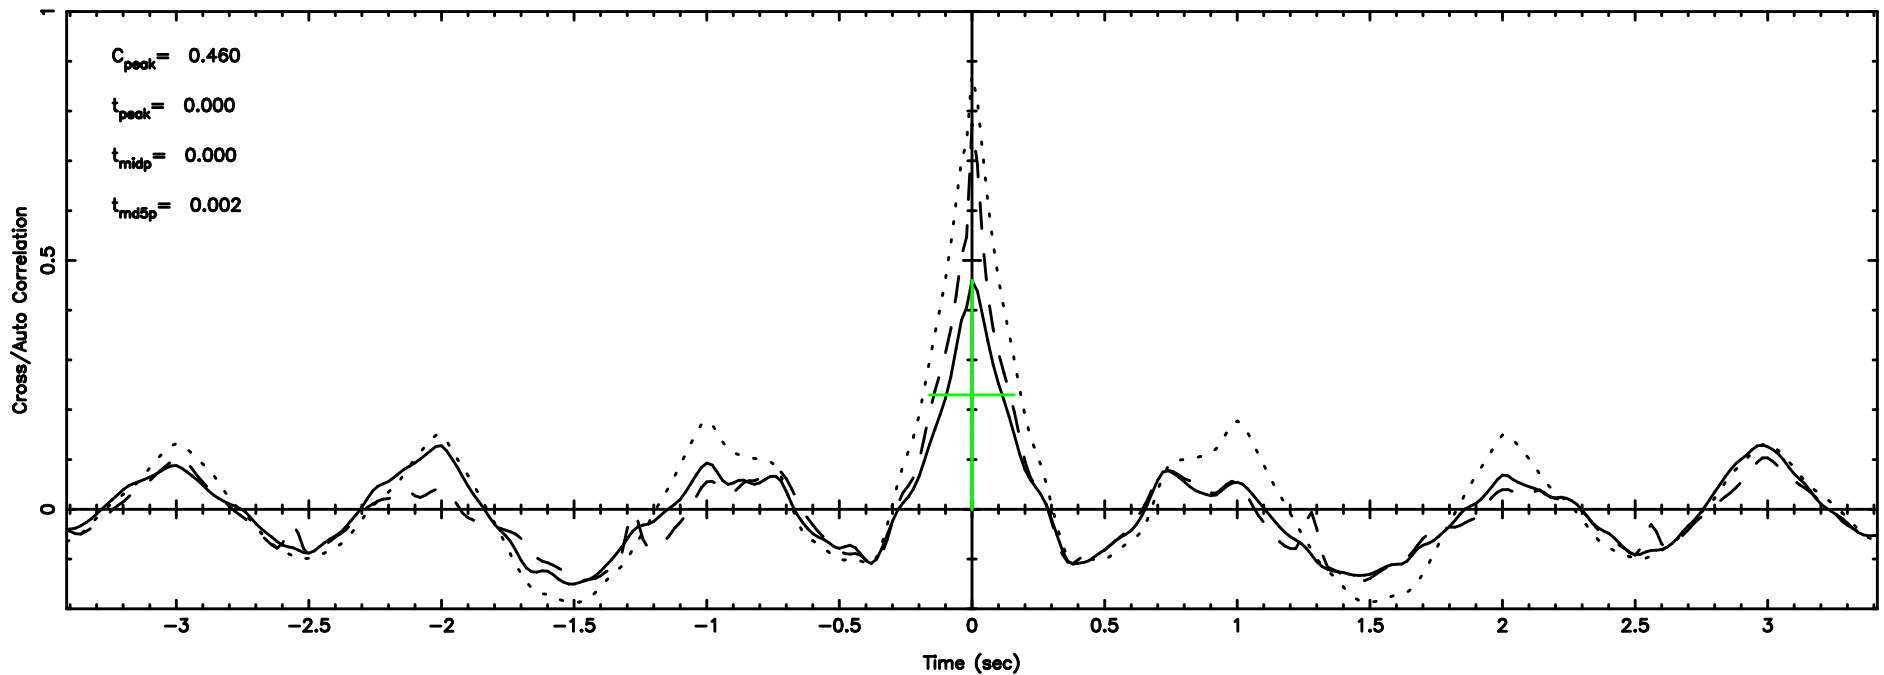

F2026050906553

BLK:10,SNR1: 5.7912 ,SNR2: 10.424

K20260509065549

BLK:10,SNR1: 8.2666 ,SNR2: 14.430

2210+016 2026/05/08 21.96UT FUJI -KISO