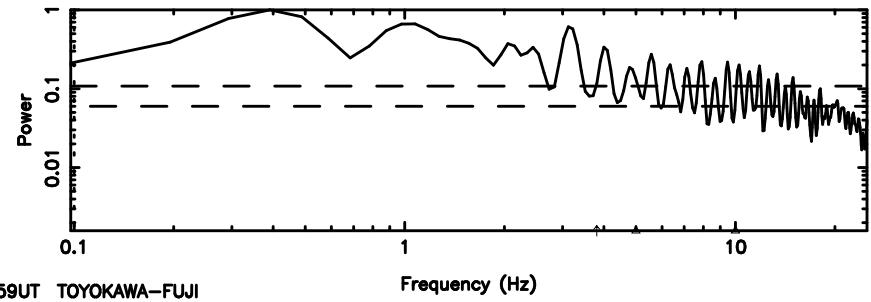

BLK: 6,SNR1: 0.31784 ,SNR2: 2.4778