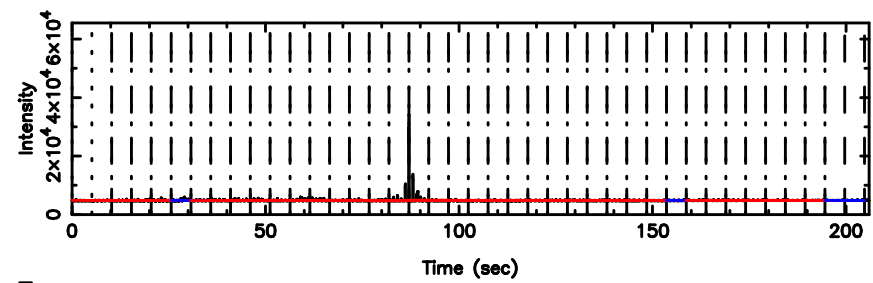

BLK:17,SNR1: 6.2799 ,SNR2: 11.905

0422+178 2026/05/09 4.16UT FUJI -KISO

T20260509131523

BLK: 3,SNR1: 0.86572 ,SNR2: 4.6668

F20260509131525

BLK: 3,SNR1: 10.541 ,SNR2: 23.181

3C120 2026/05/09 4.28UT TOYOKAWA-FUJI