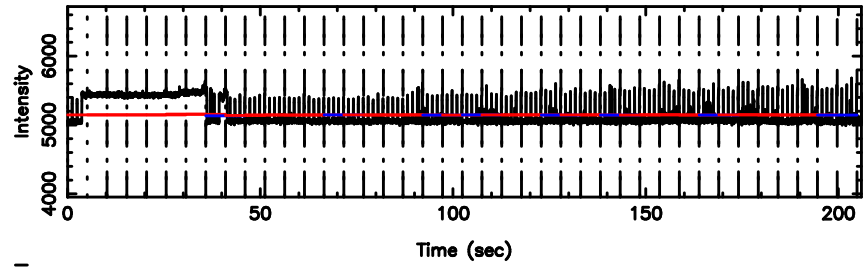

Frequency (Hz)

F20260509162600