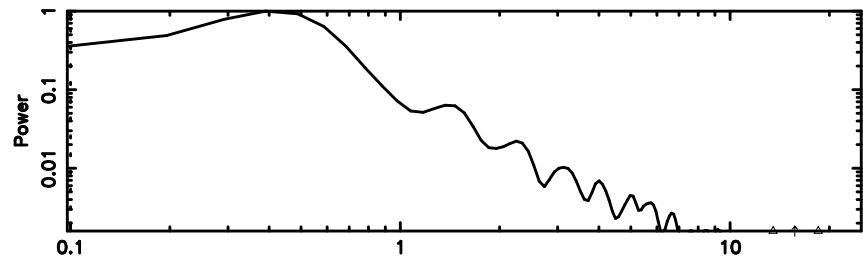

Frequency (Hz)

0732+33 2026/05/09 7.33UT TOYOKAWA-FUJI

T20260509161758

BLK:15,SNR1: 54.040 ,SNR2: 68.601

Frequency (Hz)

0732+33 2026/05/09 7.33UT TOYOKAWA-KISO

K20260509161755

BLK:15,SNR1: 6.5210 ,SNR2: 30.054