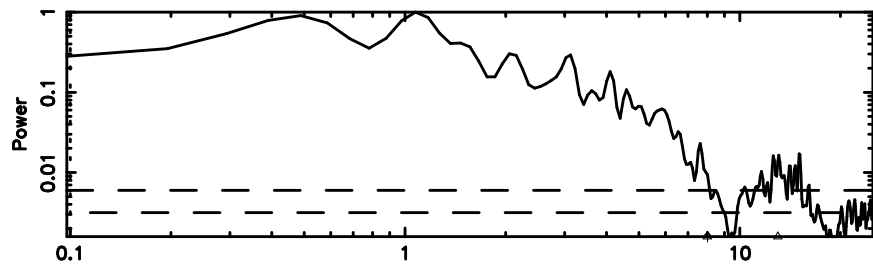

BLK: 4,SNR1: 11.904 ,SNR2: 29.988