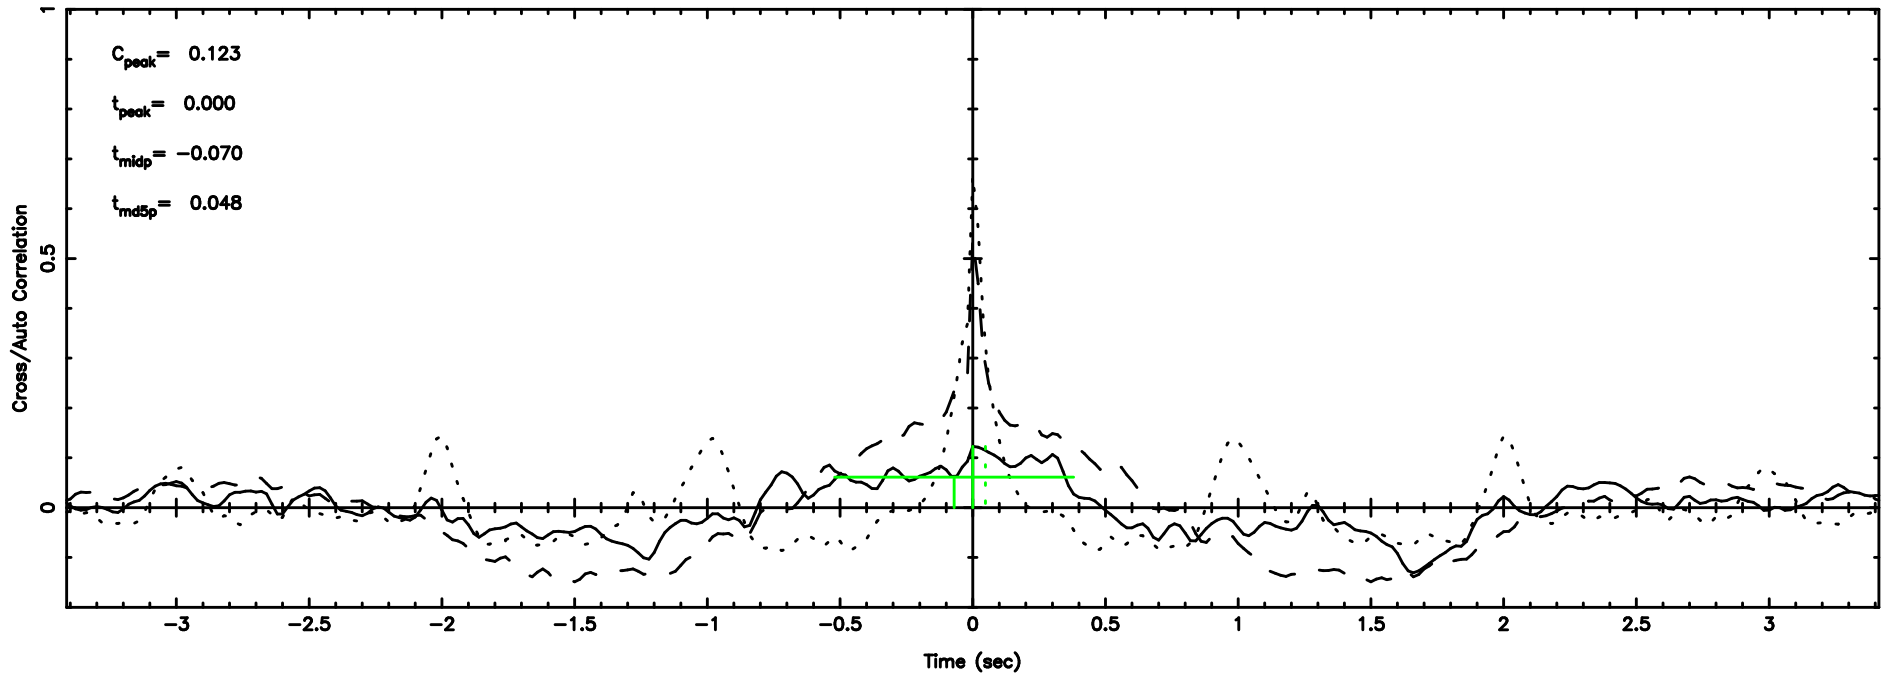

Frequency (Hz)

2147+145 2026/05/08 21.59UT TOYOKAWA-FUJI