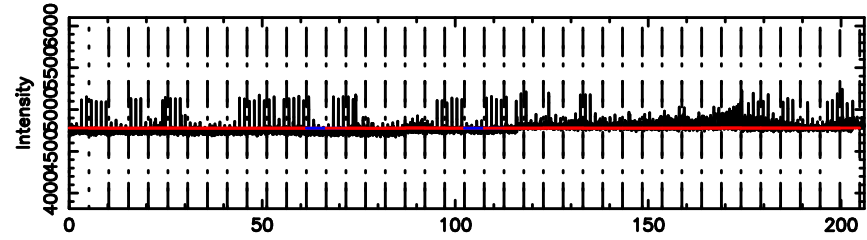

Frequency (Hz)

F20260509153632