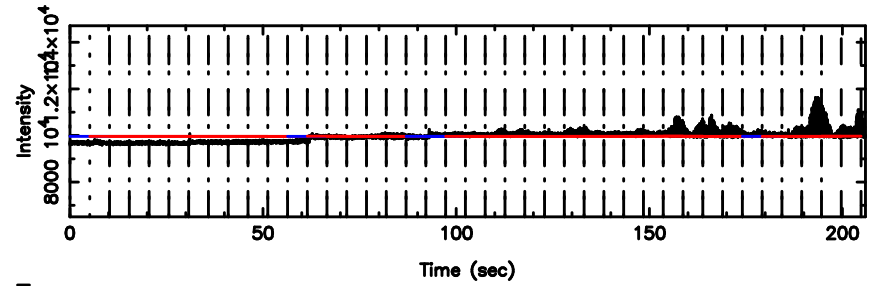

Frequency (Hz)

K20260509144202