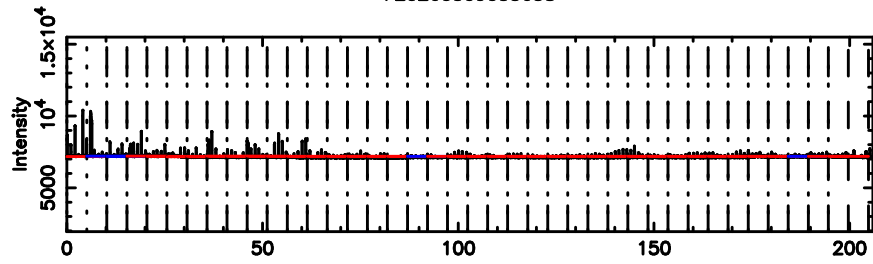

F20260509055658