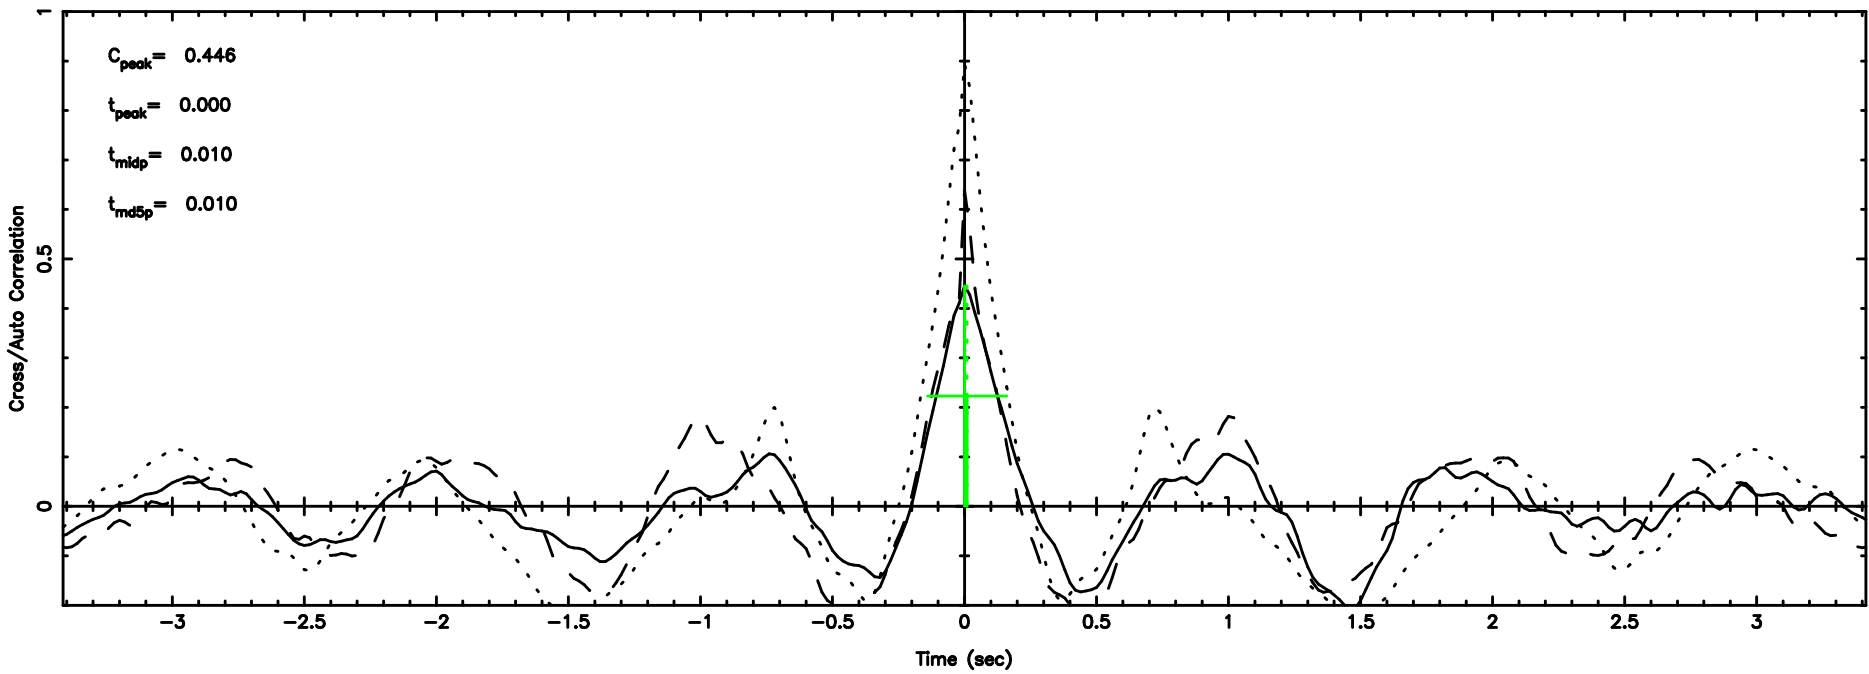

0056-00 2026/05/09 0.73UT TOYOKAWA-KISO