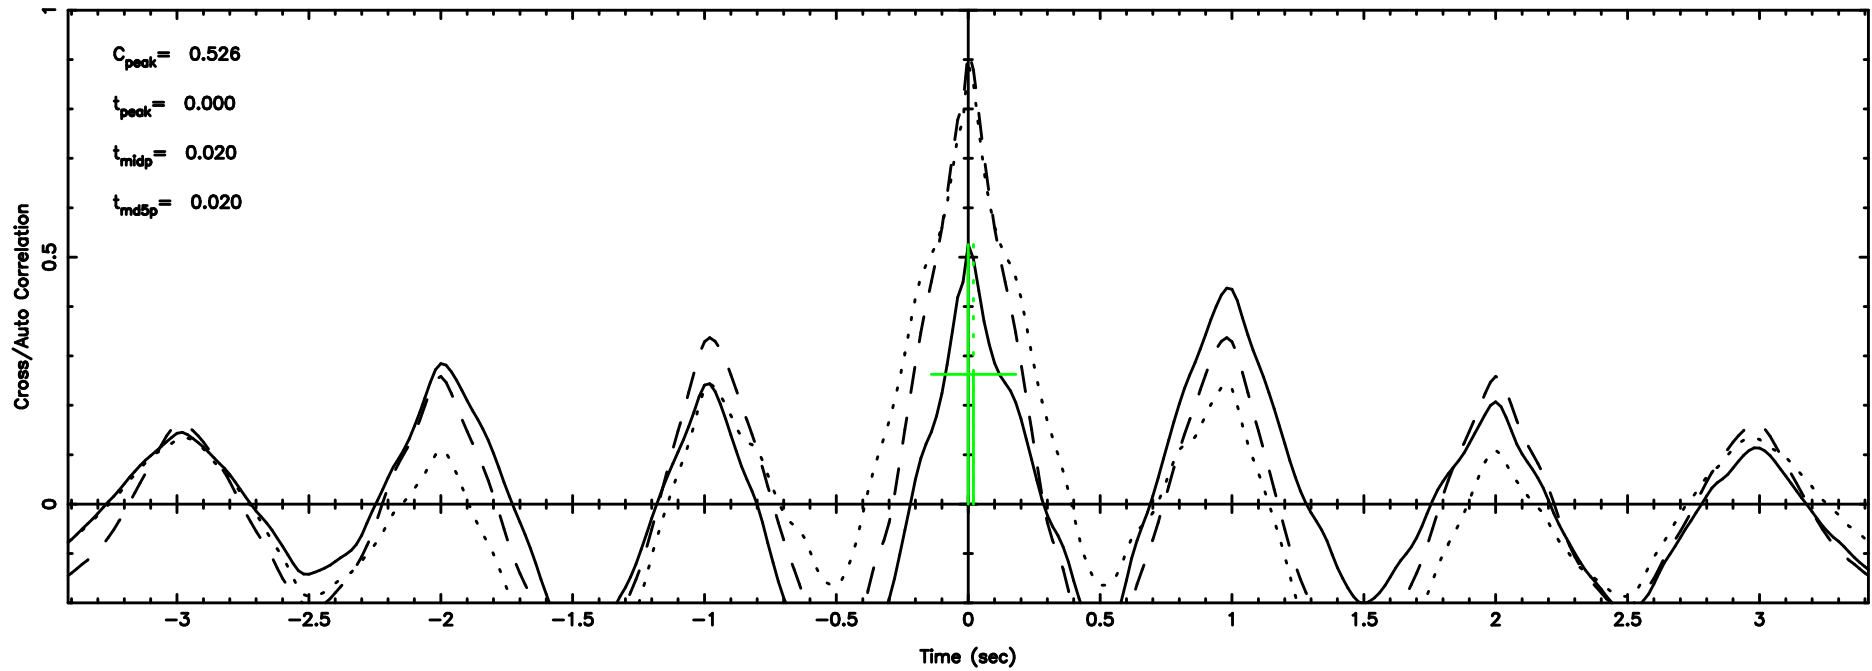

3C48 2026/05/09 1.37UT TOYOKAWA-KISO

K20260509102029

BLK: 3, SNR1: 4.1689 ,SNR2: 12.933

Frequency (Hz)

F20260509102033

K20260509102029

T20260509104015

BLK: 2,SNR1: 26.778 ,SNR2: 41.002