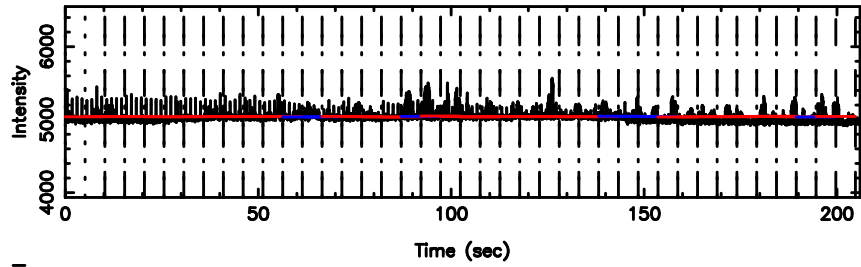

F20260509154810