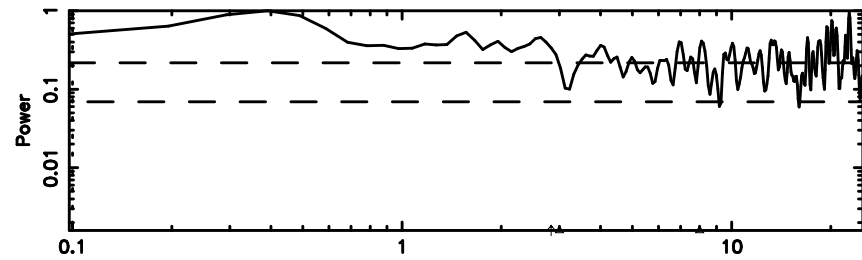

BLK: 2,SNR1: 0.18763 ,SNR2: 1.1143