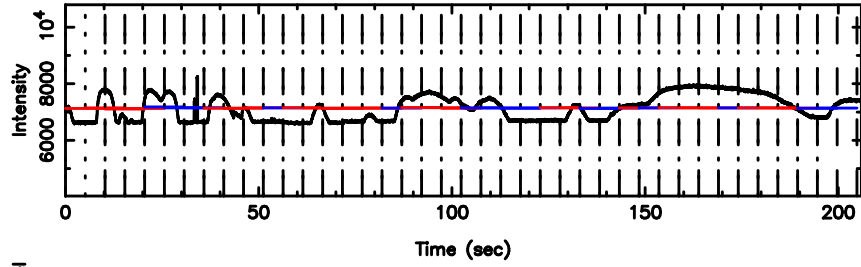

T20260509143738