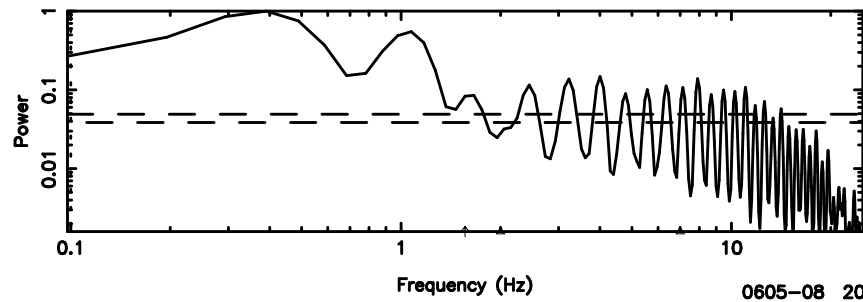

BLK: 2,SNR1: 0.20619 ,SNR2: 7.1178