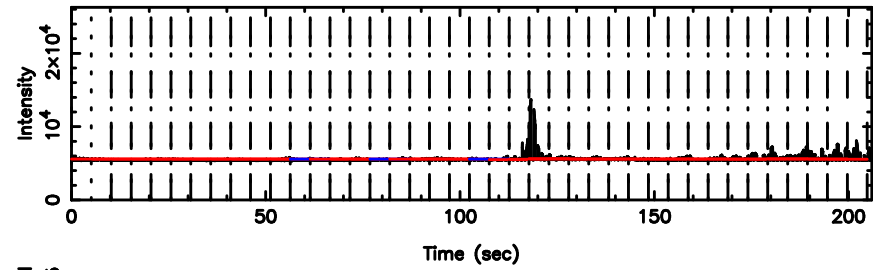

F20260509102033