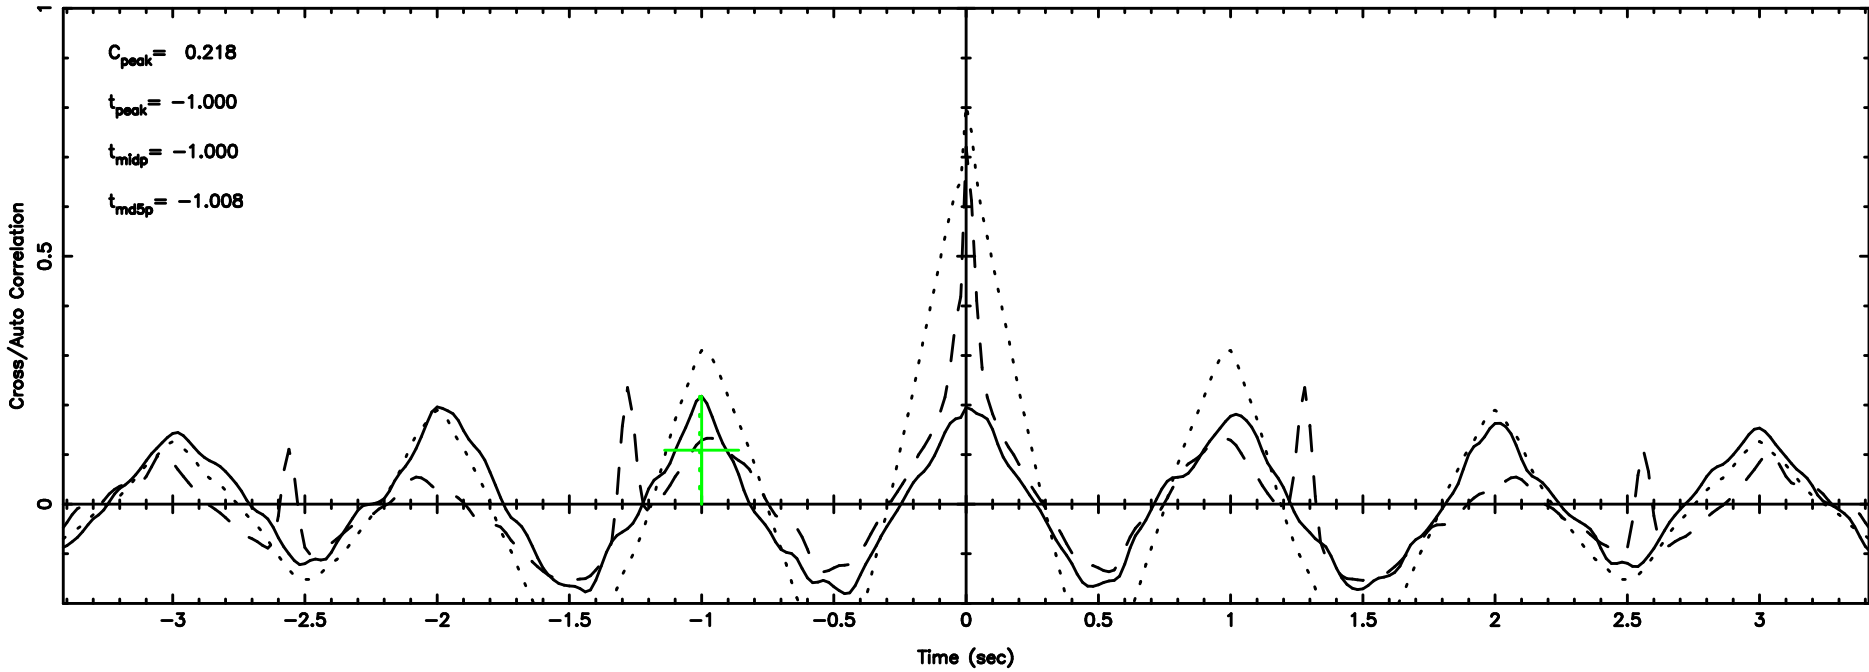

F20260509084919

BLK: 5,SNR1: 0.46093E-01,SNR2: 2.4882

K20260509084914

BLK: 5,SNR1: 9.1416 ,SNR2: 22.957

3C2 2026/05/08 23.85UT FUJI -KISO