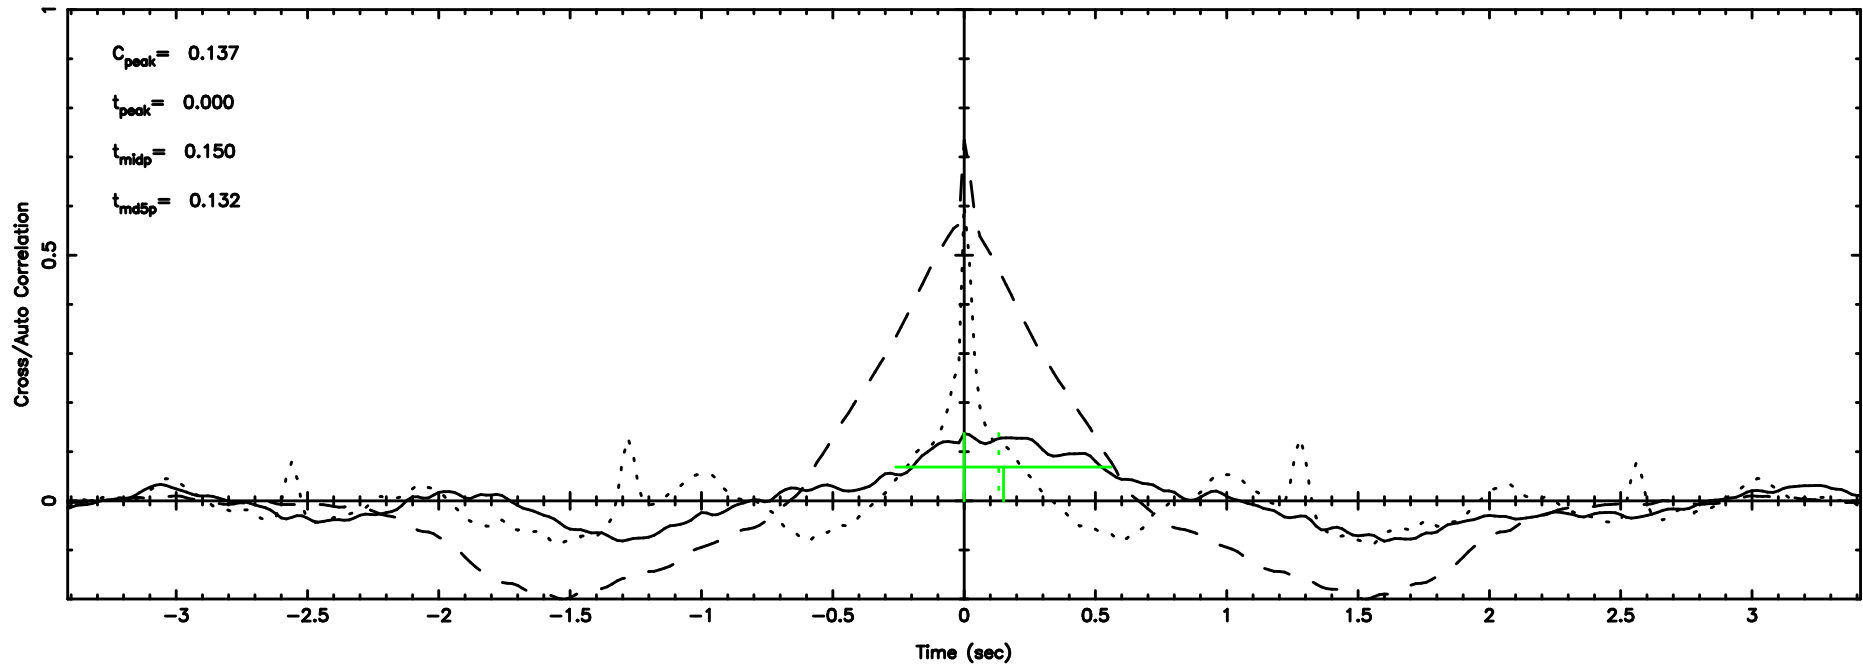

BLK: 3,SNR1: 10.491 ,SNR2: 26.361

3C120 2026/05/09 4.28UT FUJI -KISO

T20260509140323

BLK:19,SNR1: 1.6729 ,SNR2: 5.9482

F20260509140325

BLK:19,SNR1: 0.27287E-01,SNR2: 1.8684

3C138 2026/05/09 5.08UT TOYOKAWA-FUJI