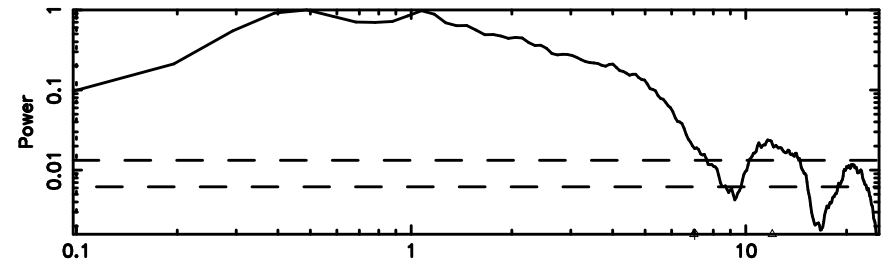

BLK:23,SNR1: 7.4846 ,SNR2: 21.775