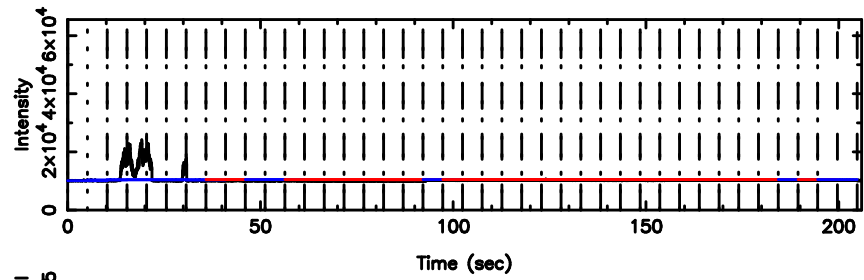

Frequency (Hz)

K20260509161755