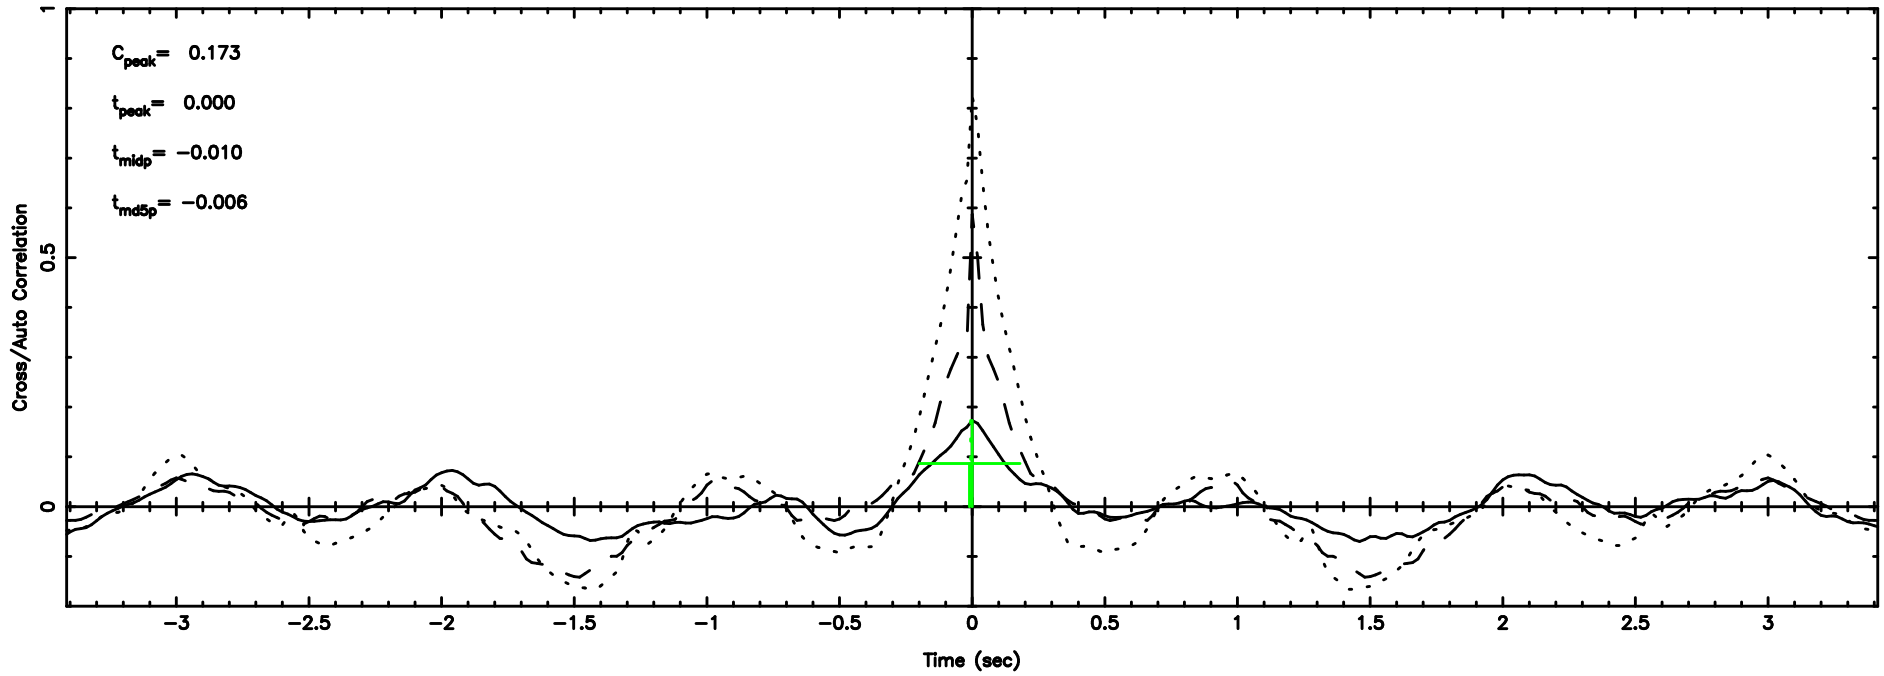

Frequency (Hz)

F20260509065553

BLK:10,SNR1: 8.5448 ,SNR2: 14.945

Frequency (Hz)

2210+016 2026/05/08 21.96UT TOYOKAWA-FUJI

T2026050906551

BLK: 8,SNR1: 0.80563 ,SNR2: 2.5360

Frequency (Hz)