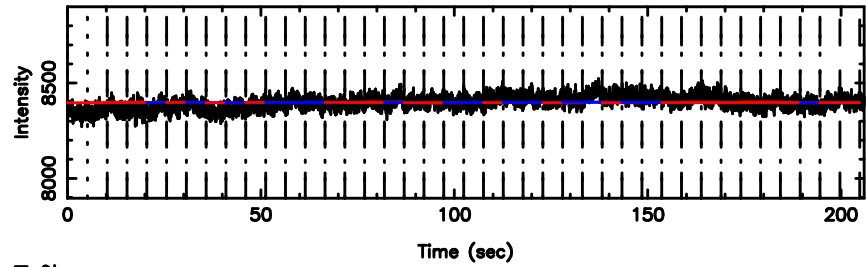

K20260509140320

BLK:16,SNR1: 0.99424 ,SNR2: 4.9721

T20260509141656

BLK:14,SNR1: 0.57277 ,SNR2: 3.1197

F20260509141658

BLK:14,SNR1:-0.13353 ,SNR2: 1.7868

0531+194 2026/05/09 5.31UT TOYOKAWA-FUJI

T20260509141656