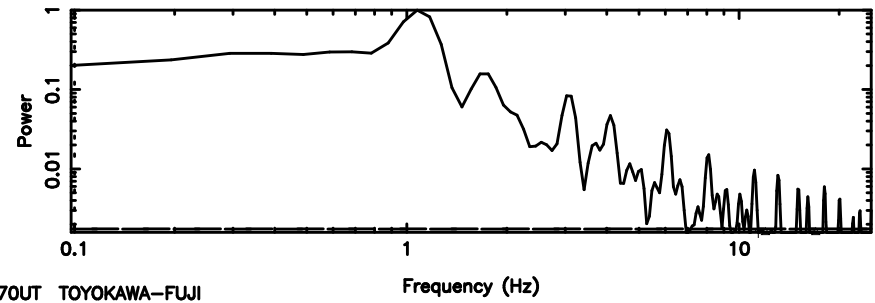

BLK: 2,SNR1: 19.919 ,SNR2: 34.961

0155-109 2026/05/09 1.70UT TOYOKAWA-FUJI