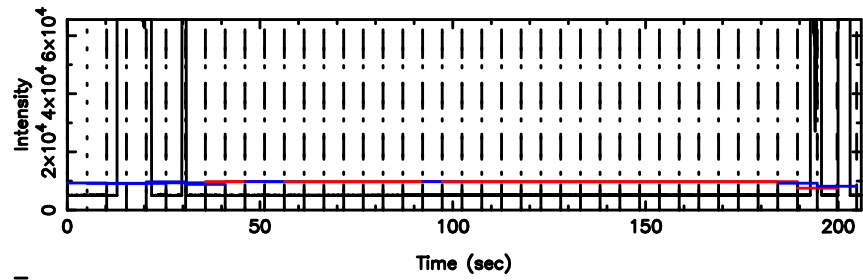

F20260509161800