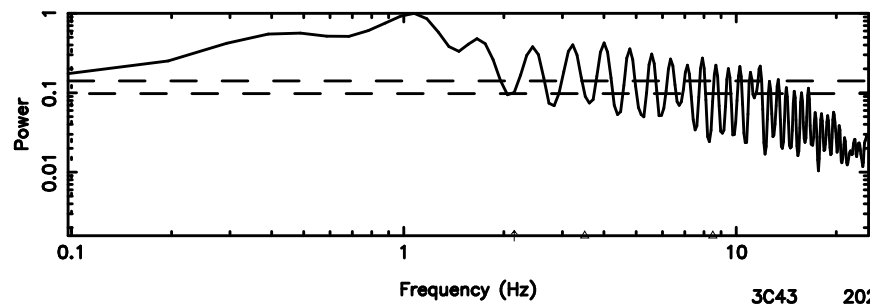

T20260509101247

BLK: 8, SNR1: 9.6803 ,SNR2: 17.333

3C43 2026/05/09 1.24UT TOYOKAWA-KISO

K20260509101244

BLK: 8, SNR1: 7.5727 ,SNR2: 13.210

BLK: 8,SNR1:-0.13637E-01,SNR2: 2.4674

BLK: 8,SNR1: 7.8637 ,SNR2: 13.566