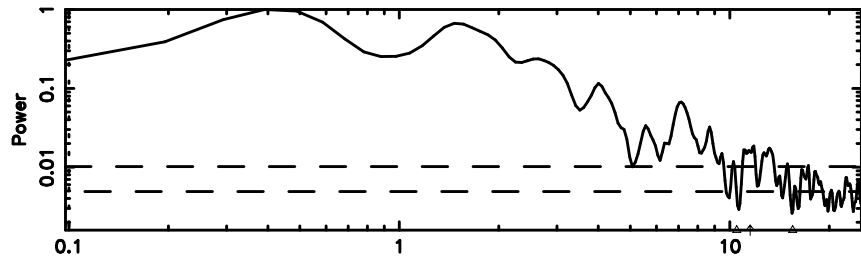

K20260509143735

BLK:15,SNR1: 5.0062 ,SNR2: 12.139

0552+12 2026/05/09 5.66UT TOYOKAWA-KISO

F20260509143740

BLK:20,SNR1: 6.7982 ,SNR2: 12.011

Frequency (Hz)

K20260509143735

BLK:20,SNR1: 7.2826 ,SNR2: 16.897