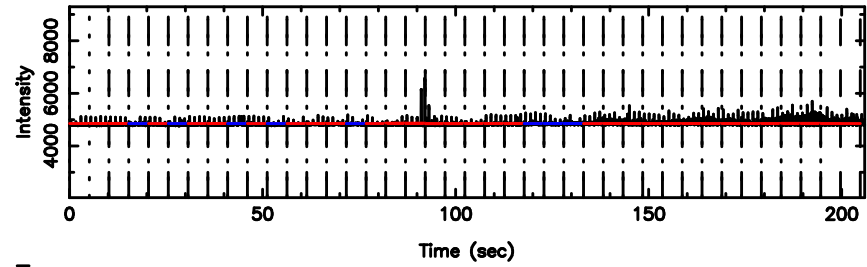

Frequency (Hz)

F20260509150900