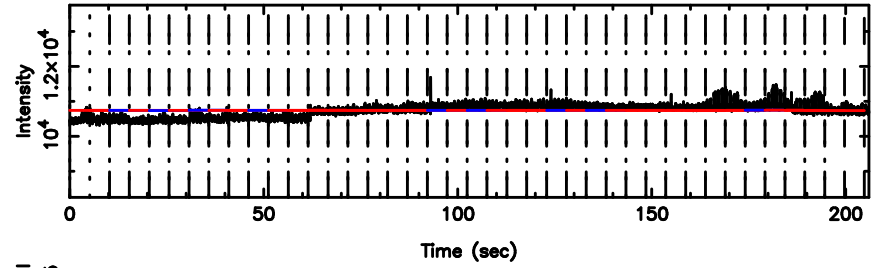

T20260509112510

BLK: 9,SNR1: 0.43852 ,SNR2: 3.1075

3C71 2026/05/09 2.45UT TOYOKAWA-KISO

K20260509112508

BLK: 9,SNR1: 4.8633 ,SNR2: 6.4593