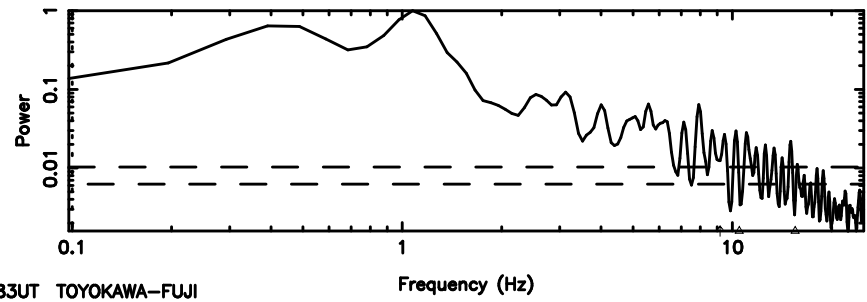

BLK: 5,SNR1: 4.4465 ,SNR2: 9.9079