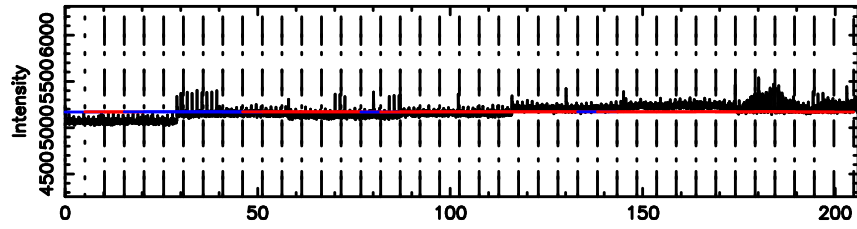

BLK:11,SNR1: 3.8487 ,SNR2: 6.5492

Frequency (Hz)

0821+394 2026/05/09 8.14UT TOYOKAWA-KISO

F20260509170655

BLK: 9,SNR1:-0.24909E-01,SNR2: 1.2232

Frequency (Hz)

K20260509170650

BLK: 9,SNR1: 1.2505 ,SNR2: 3.9612