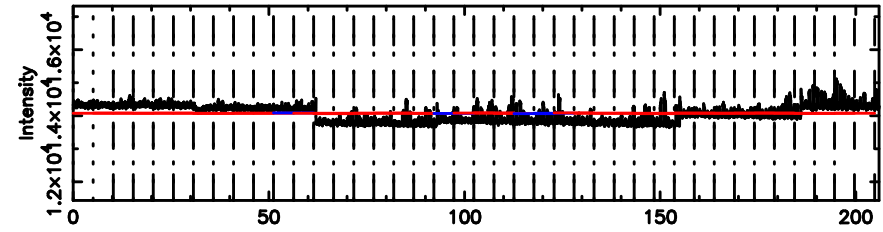

Frequency (Hz)

2124+349 2026/05/08 21.20UT FUJI -KISO

K20260509061005