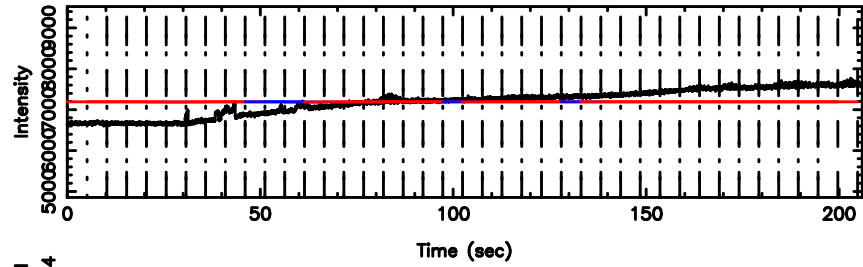

T20260509154808