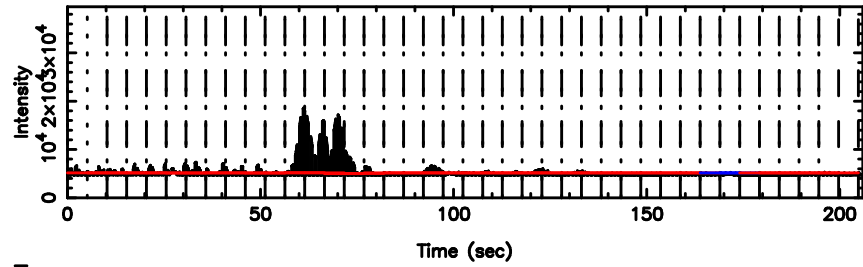

F20260509144952