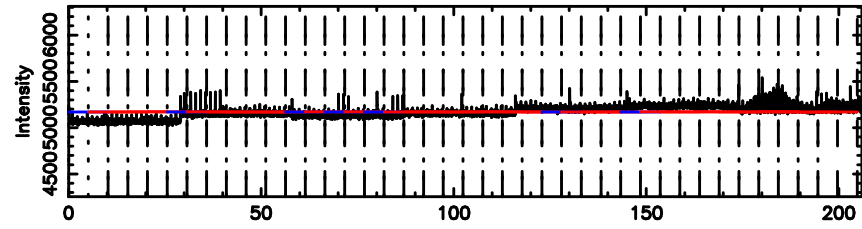

Frequency (Hz)

F20260509170655