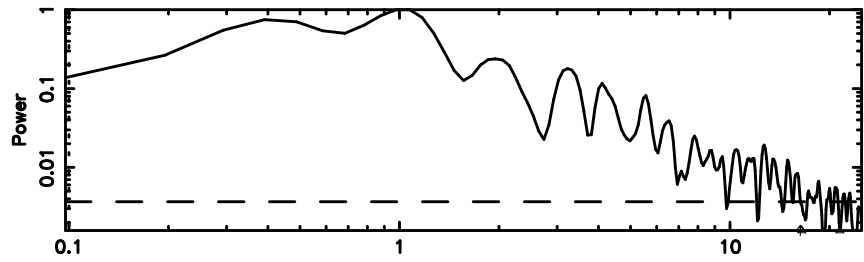

BLK: 9,SNR1: 2.1511 ,SNR2: 4.3856

0548+16 2026/05/09 5.59UT TOYOKAWA-KISO

F20260509143329

BLK: 7,SNR1: 17.830 ,SNR2: 21.819

Frequency (Hz)

K20260509143324

BLK: 7,SNR1: 2.0790 ,SNR2: 4.3092

Frequency (Hz)