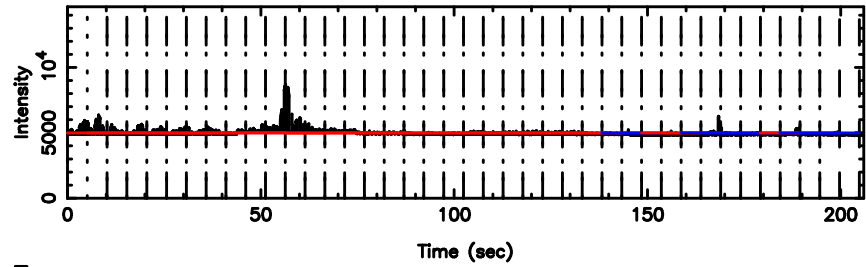

F20260509142520