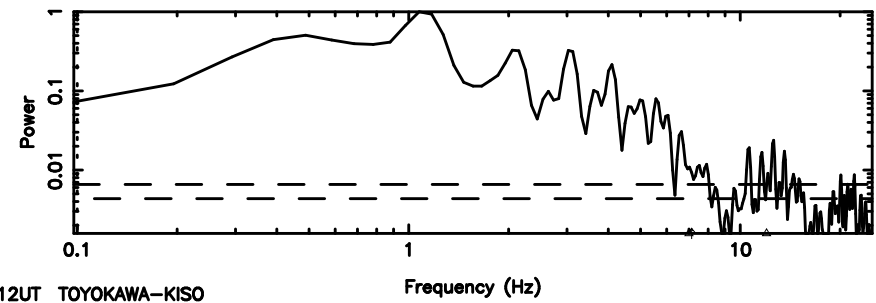

0320+05 2026/05/09 3.12UT TOYOKAWA-FUJI

F20260509120548

BLK: 2,SNR1: 17.336 ,SNR2: 32.886

Frequency (Hz)

T20260509120546

BLK: 3,SNR1: 12.992 ,SNR2: 31.937

K20260509120543

BLK: 3,SNR1: 8.2258 ,SNR2: 23.525