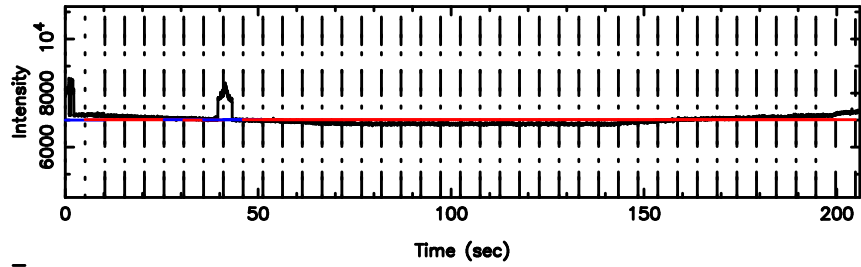

F20260509154810

BLK: 7,SNR1: 7.3821 ,SNR2: 16.468

Frequency (Hz)

K20260509154805

BLK: 7,SNR1: 3.7635 ,SNR2: 11.088

Frequency (Hz)

0703+138 2026/05/09 6.83UT FUJI -KISO

T20260509155730