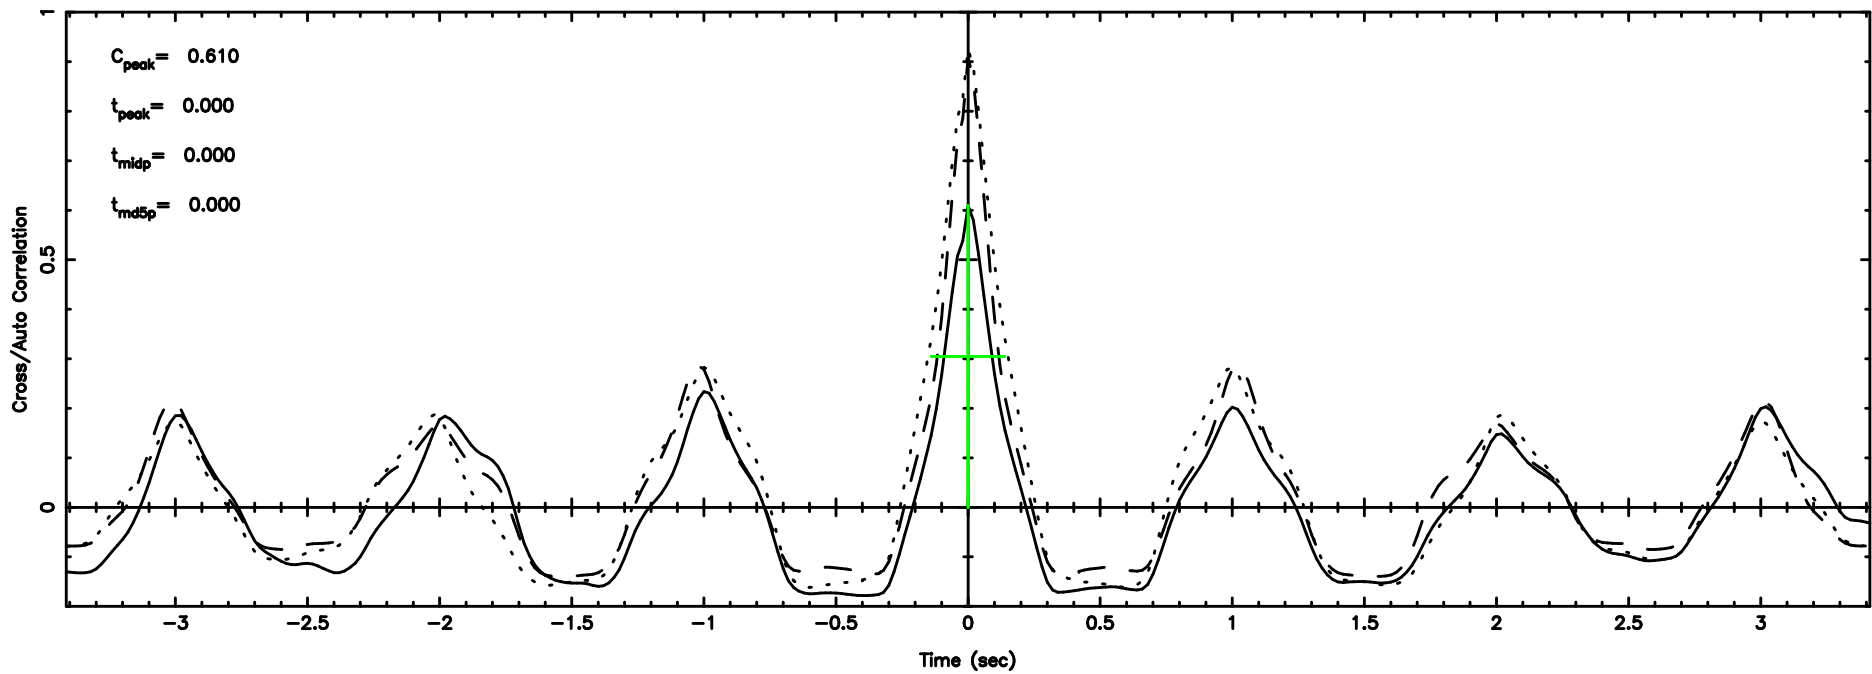

Frequency (Hz)