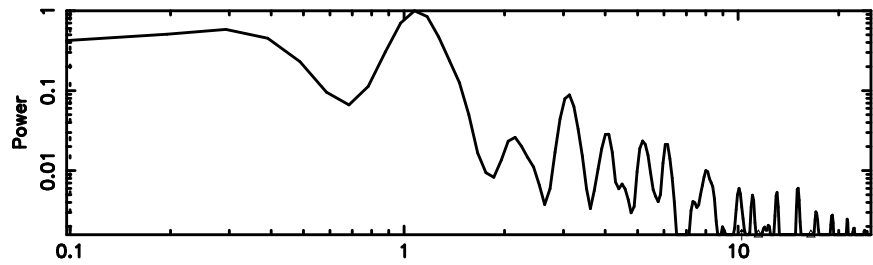

BLK: 6,SNR1: 12.911 ,SNR2: 27.633

Frequency (Hz)

K20260509070311

BLK: 6,SNR1: 6.3910 ,SNR2: 14.570

Frequency (Hz)

2217+128 2026/05/08 22.08UT FUJI -KISO

T20260509070900

BLK: 2,SNR1: 22.804 ,SNR2: 44.571