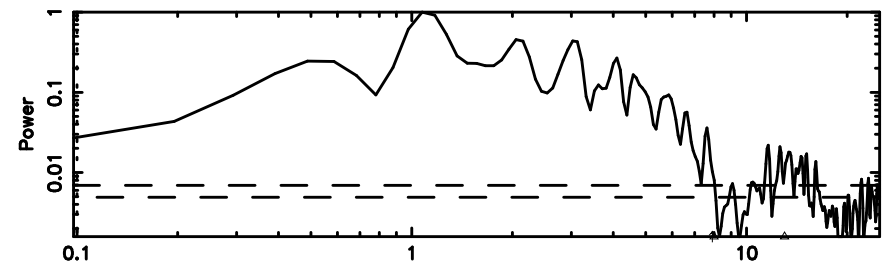

F20260509055658

BLK: 4,SNR1: 11.904 ,SNR2: 29.988

Frequency (Hz)

K20260509055653

BLK: 4,SNR1: 9.0055 ,SNR2: 22.910

Frequency (Hz)

2111+301 2026/05/08 20.98UT FUJI -KISO

T20260509061007