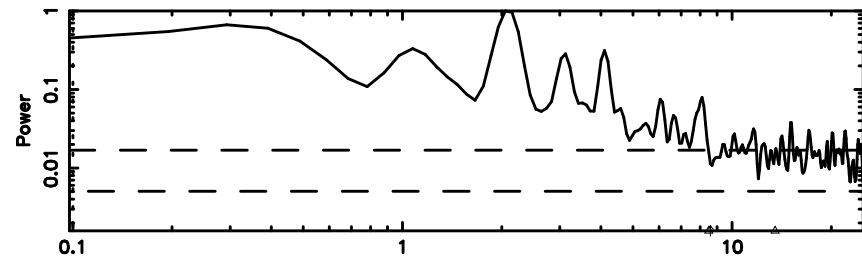

BLK: 4,SNR1: 0.52095 ,SNR2: 1.1899

Frequency (Hz)

K20260509162555

BLK: 4,SNR1: 3.2063 ,SNR2: 7.5210

Frequency (Hz)

0741-06 2026/05/09 7.46UT TOYOKAWA-KISO

F20260509162600

BLK: 4,SNR1: 1.4483 ,SNR2: 12.426