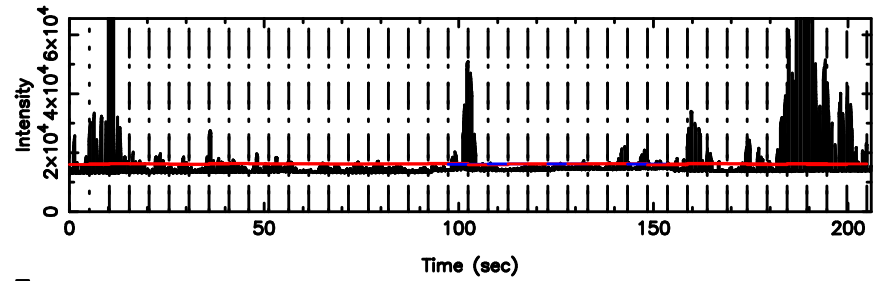

3C12 2026/05/09 0.29UT FUJI -KISO

K20260509091528