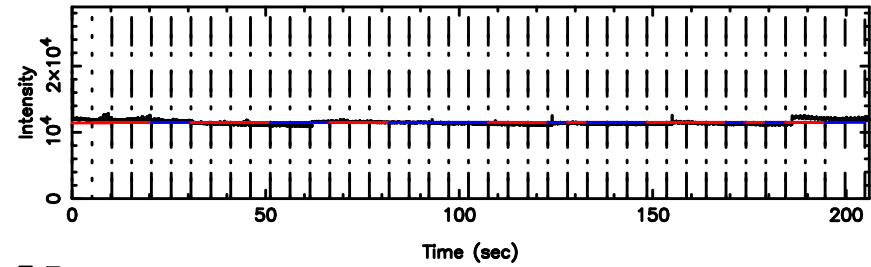

T20260509130747

BLK: 9,SNR1: 2.5230 ,SNR2: 12.437

K20260509130744

BLK: 9,SNR1: 5.3642 ,SNR2: 9.3550

0422+178 2026/05/09 4.16UT TOYOKAWA-KISO

F20260509130749

BLK:17,SNR1: 5.5987 ,SNR2: 12.506

K20260509130744