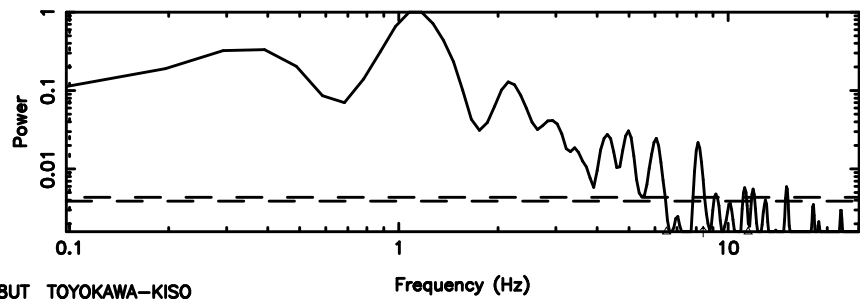

3C216 2026/05/09 8.88UT TOYOKAWA-KISO