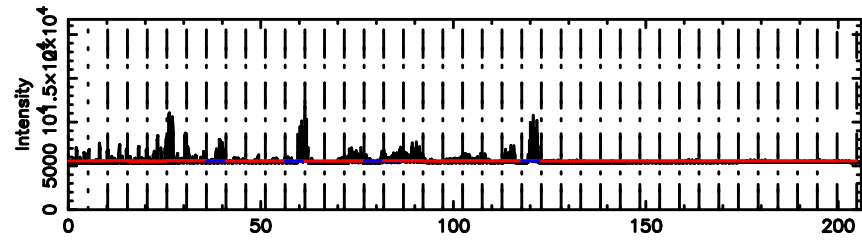

Frequency (Hz)

0821+394 2026/05/09 8.14UT FUJI -KISO

T20260509175121

BLK: 4,SNR1: 13.400 ,SNR2: 23.629

Frequency (Hz)

F20260509175123

BLK: 4,SNR1: 2.9700 ,SNR2: 5.5848

Frequency (Hz)