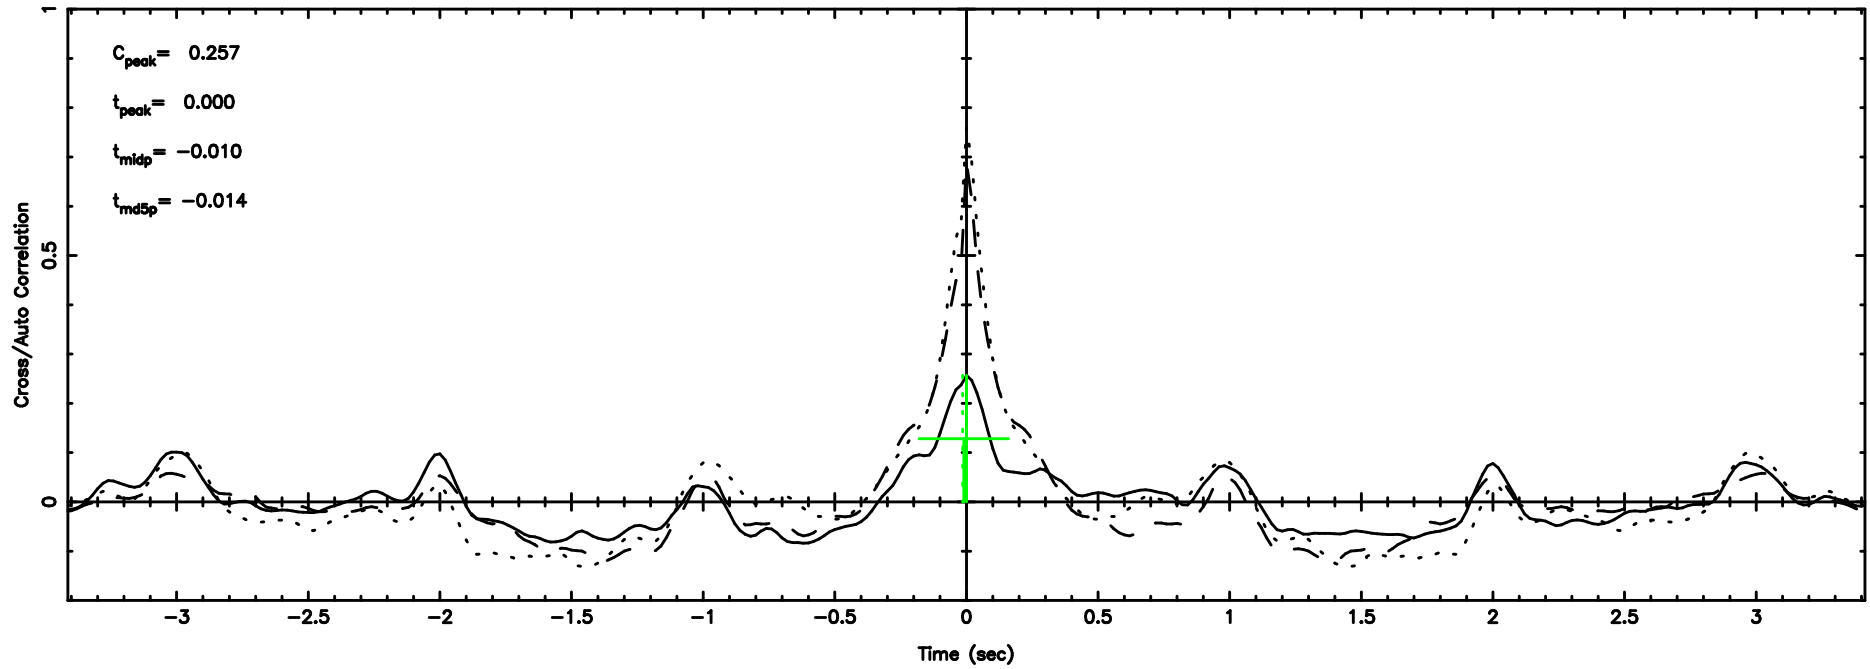

T20260509115415

BLK: 9,SNR1: 1.8234 ,SNR2: 4.2861

F20260509115417

BLK: 9,SNR1: 7.8567 ,SNR2: 18.081

0308+305 2026/05/09 2.93UT TOYOKAWA-FUJI