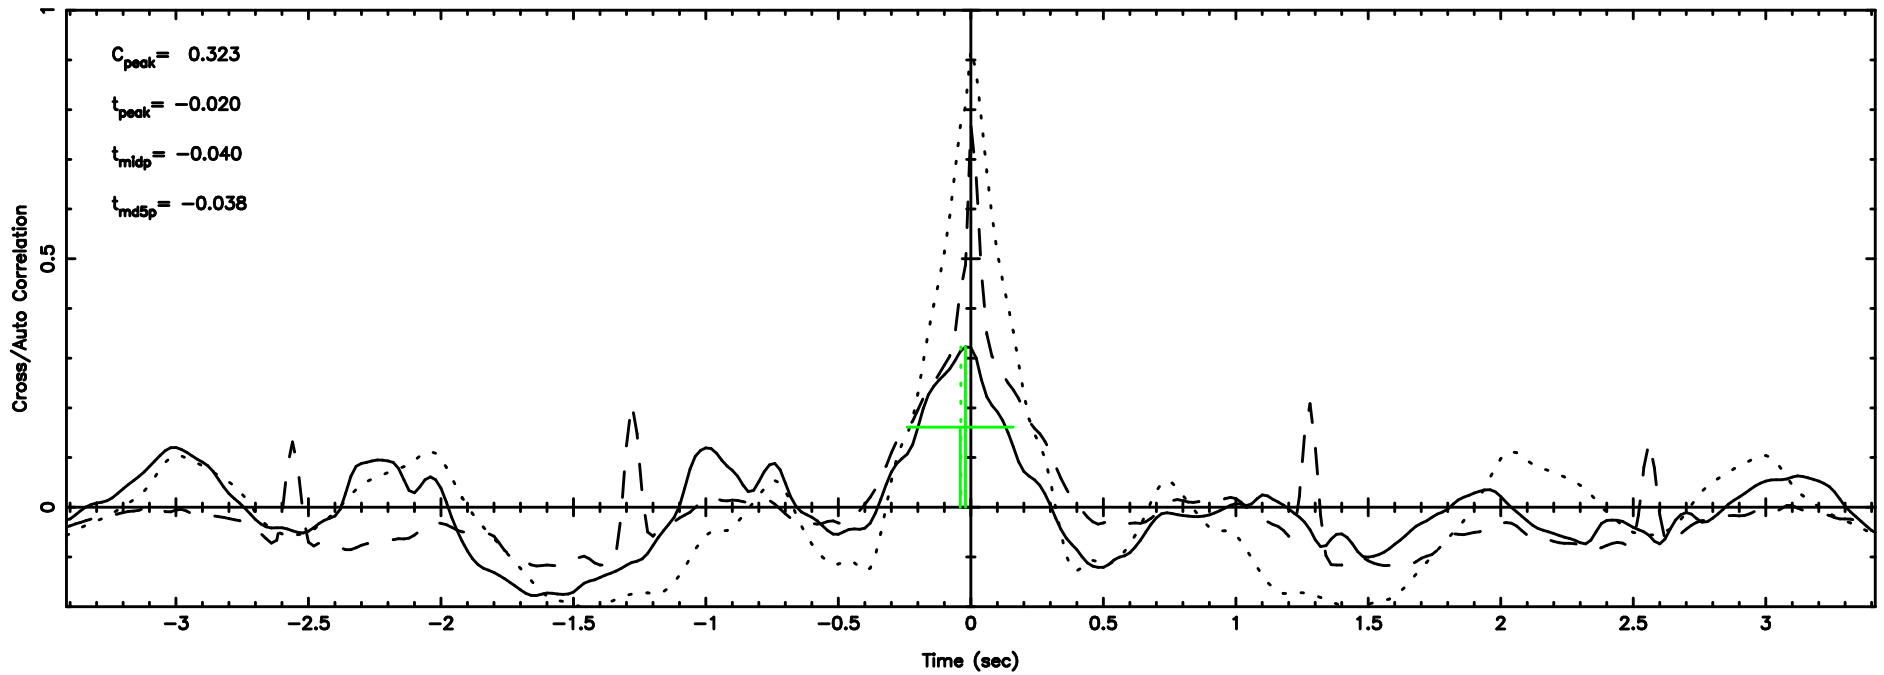

K20260509072409

BLK: 3,SNR1: 0.17408 ,SNR2: 5.4040

Frequency (Hz)

2238-113 2026/05/08 22.43UT FUJI -KISO

Frequency (Hz)

T20260509073700

BLK: 7,SNR1: 3.8265 ,SNR2: 10.137

Frequency (Hz)