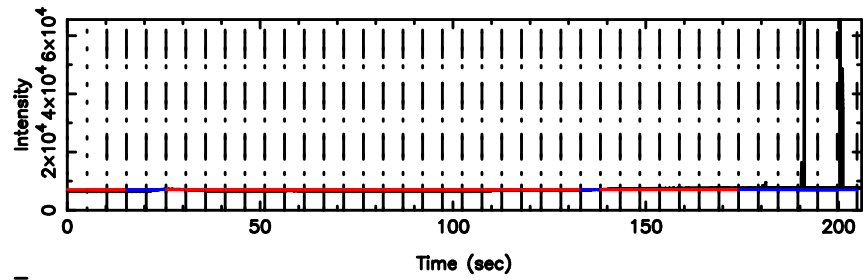

T20260509160742