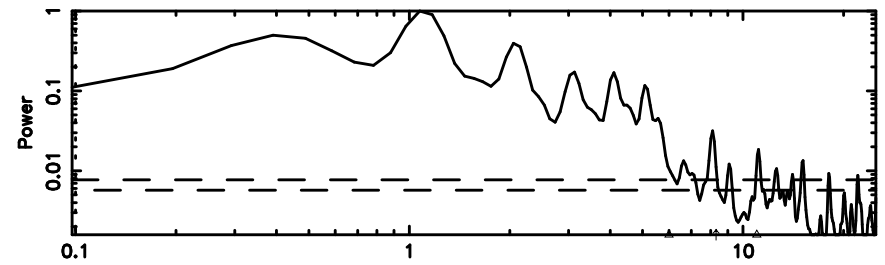

BLK:11,SNR1: 6.2791 ,SNR2: 15.788