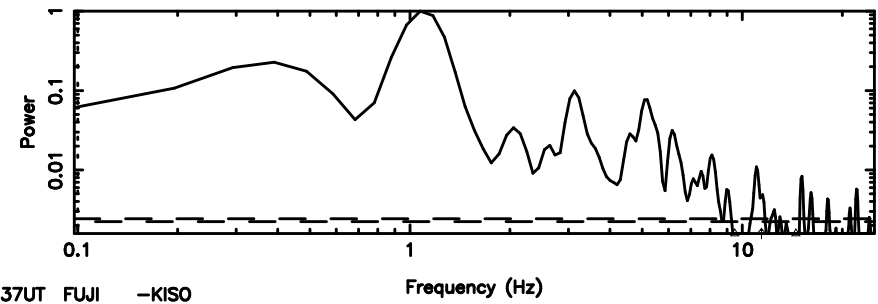

3C48 2026/05/09 1.37UT TOYOKAWA-KISO

K20260509102029

BLK: 3, SNR1: 4.1689 ,SNR2: 12.933

Frequency (Hz)

F20260509102033

K20260509102029

T20260509104015

BLK: 2,SNR1: 26.778 ,SNR2: 41.002