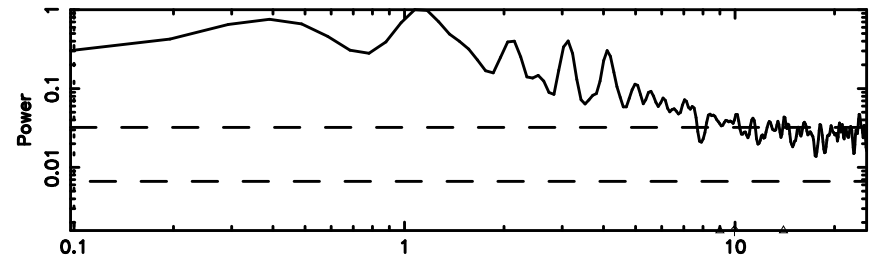

BLK: 9,SNR1: 2.1511 ,SNR2: 4.3856

0548+16 2026/05/09 5.59UT TOYOKAWA-KISO

F20260509143329

BLK: 7,SNR1: 17.830 ,SNR2: 21.819

Frequency (Hz)

K20260509143324

BLK: 7,SNR1: 2.0790 ,SNR2: 4.3092

Frequency (Hz)