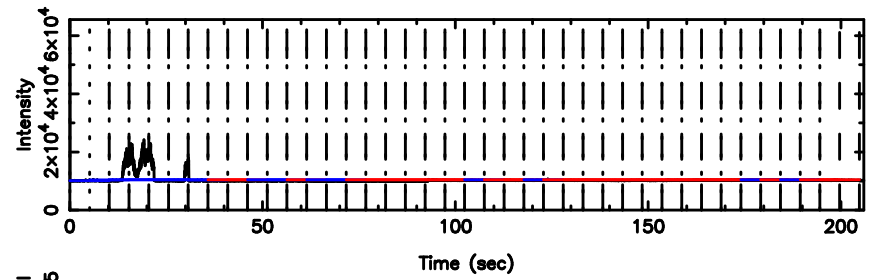

Frequency (Hz)

0732+33 2026/05/09 7.33UT TOYOKAWA-FUJI

T20260509161758

BLK:15,SNR1: 54.040 ,SNR2: 68.601

Frequency (Hz)

0732+33 2026/05/09 7.33UT TOYOKAWA-KISO

K20260509161755

BLK:15,SNR1: 6.5210 ,SNR2: 30.054