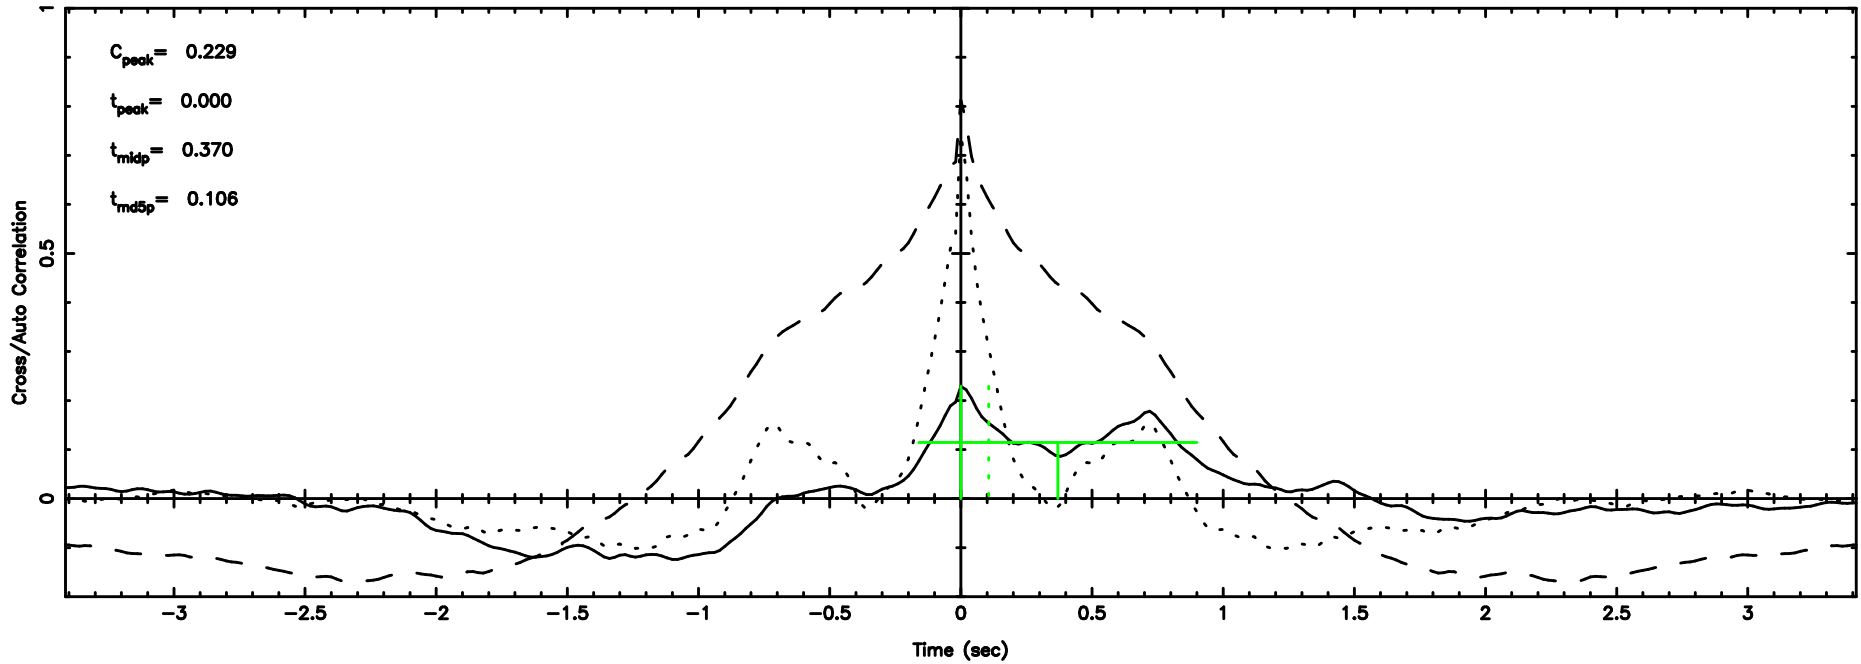

T20260509143738

BLK:15,SNR1: 16.555 ,SNR2: 35.938

K20260509143735

BLK:15,SNR1: 5.0062 ,SNR2: 12.139

0552+12 2026/05/09 5.66UT TOYOKAWA-KISO