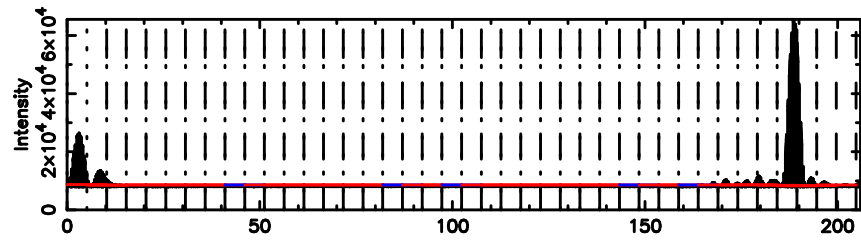

BLK: 5, SNR1: 5.5056 , SNR2: 13.969

Frequency (Hz)

K20260509165542

BLK: 5, SNR1: 6.9604 , SNR2: 23.320

Frequency (Hz)

3C196 2026/05/09 7.96UT TOYOKAWA-KISO

F20260509165546

BLK: 4,SNR1: 1.1092 ,SNR2: 6.2491