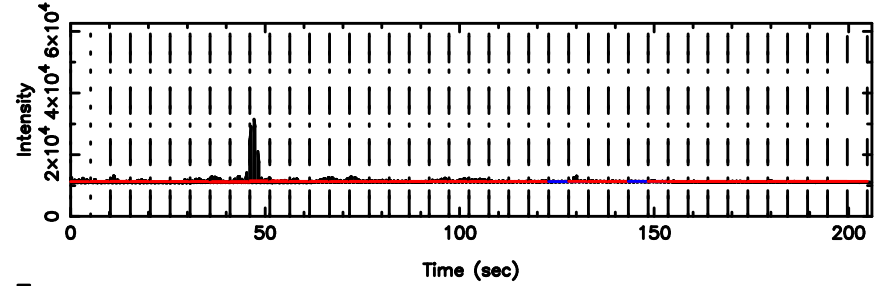

K20260509094150