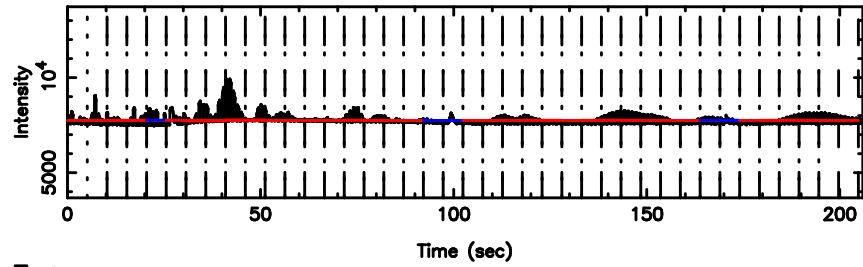

BLK: 5,SNR1: 16.703 ,SNR2: 29.386

Frequency (Hz)

F20260509144952

BLK: 5,SNR1: 14.876 ,SNR2: 26.337

Frequency (Hz)

0605-08 2026/05/09 5.86UT TOYOKAWA-FUJI

T20260509144950

BLK: 5,SNR1: 32.554 ,SNR2: 50.047