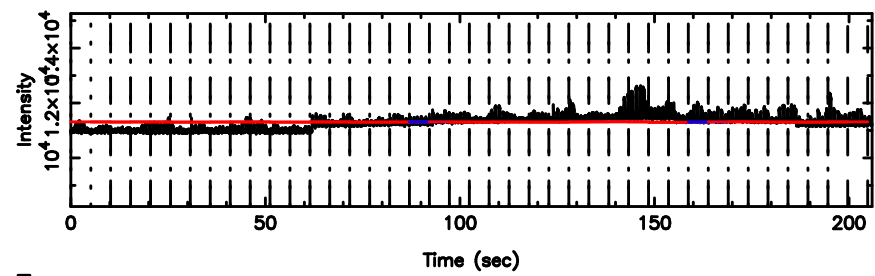

No. Good Data

K20260509093651

No. Good Data

3C26 2026/05/09 0.64UT TOYOKAWA-KISO

F20260509093655

BLK: 2,SNR1: 6.2315 ,SNR2: 15.797

3C26 2026/05/09 0.64UT FUJI -KISO

K20260509093651