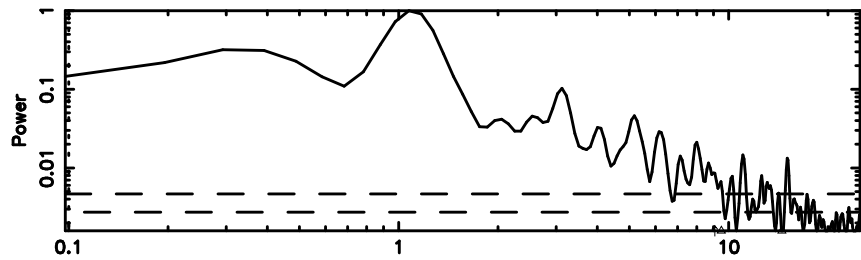

BLK: 7,SNR1: 7.3821 ,SNR2: 16.468