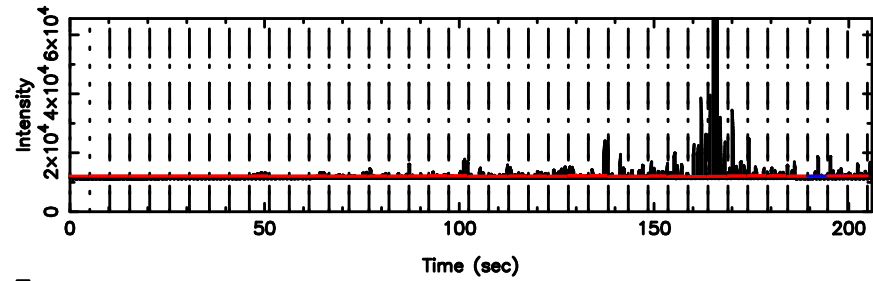

T20260509090516

BLK: 1,SNR1: 2.0407 ,SNR2: 10.236

0019-00 2026/05/09 0.12UT TOYOKAWA-KISO

K20260509090514

BLK: 1,SNR1: 2.8487 ,SNR2: 12.934

F20260509090518

BLK: 4,SNR1: 8.3137 ,SNR2: 20.528

Frequency (Hz)