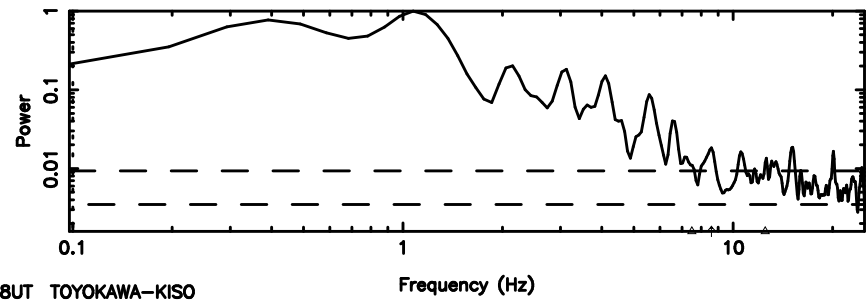

BLK:10,SNR1: 6.2984 ,SNR2: 14.900