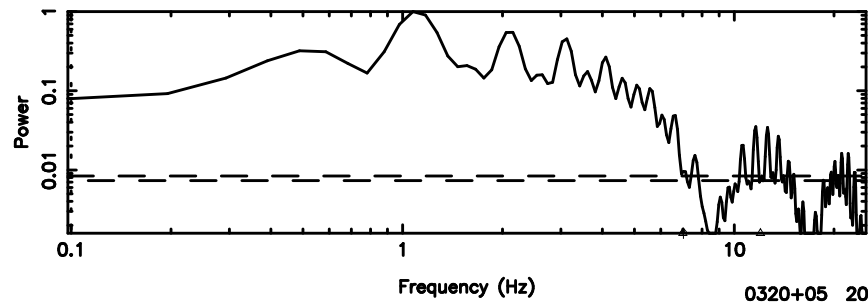

BLK: 3,SNR1: 7.7623 ,SNR2: 22.422