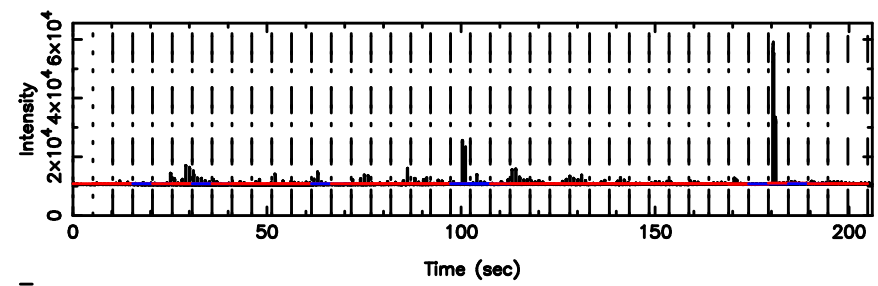

BLK: 9,SNR1: 8.3086 ,SNR2: 14.903

3C67 2026/05/09 2.14UT TOYOKAWA-KISO

F20260509110657

BLK: 7,SNR1: 3.5562 ,SNR2: 10.979

3C67 2026/05/09 2.14UT FUJI -KISO

K20260509110652

BLK: 7,SNR1: 8.2684 ,SNR2: 14.832

T20260509112510