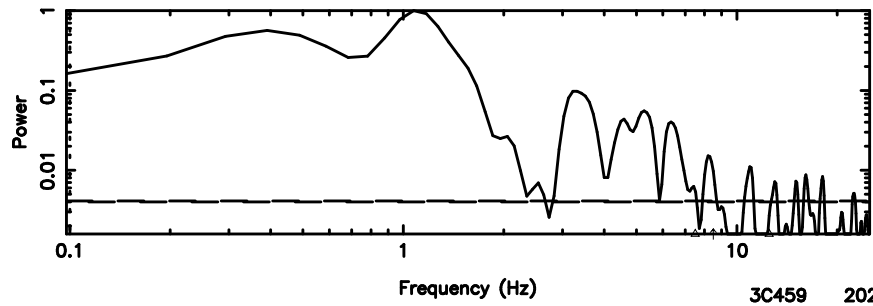

BLK: 1,SNR1: 10.663 ,SNR2: 25.563

3C459 2026/05/08 23.02UT FUJI -KISO

K20260509075934