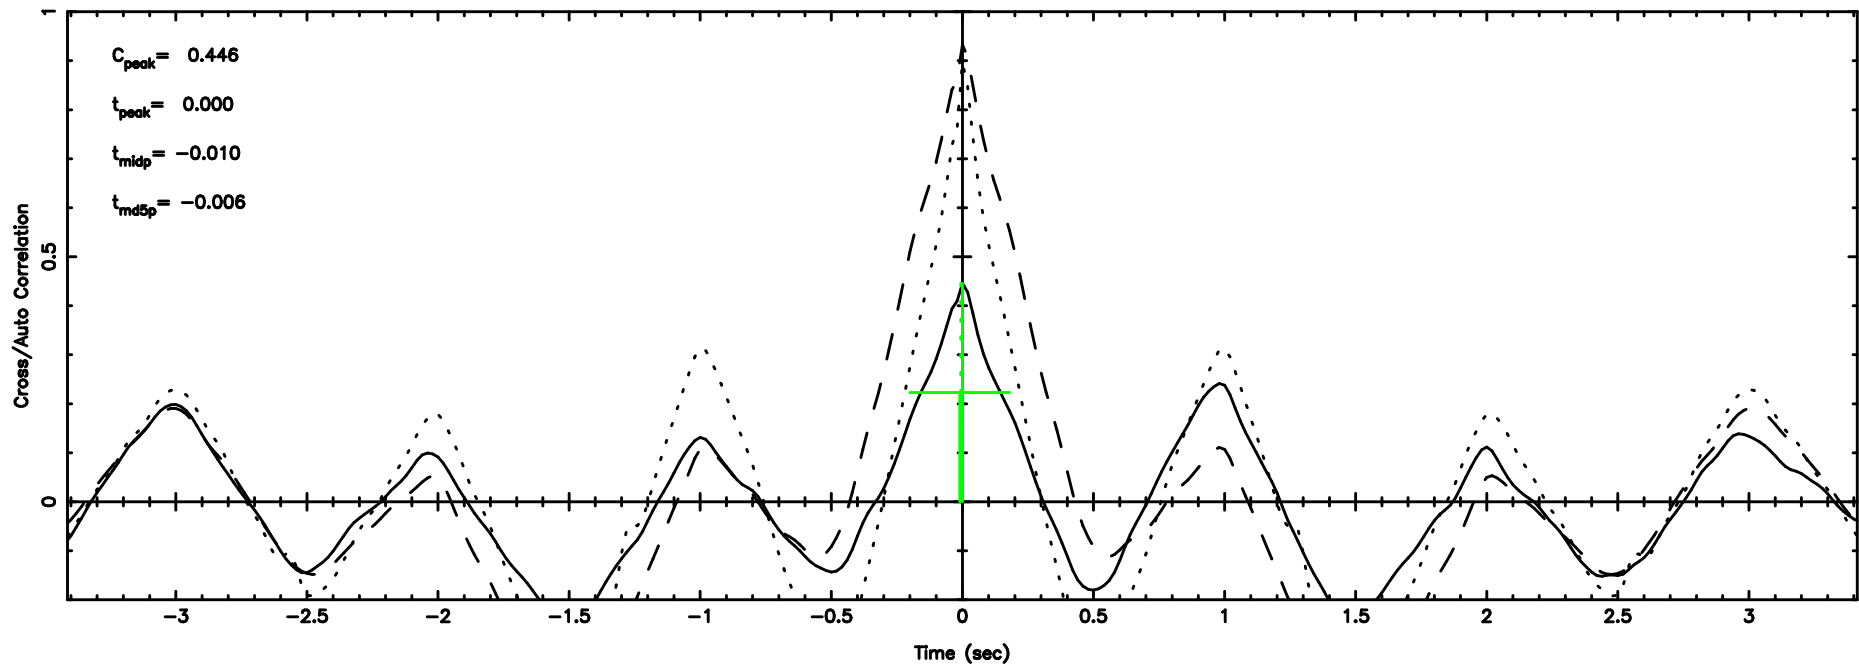

BLK: 5,SNR1: 16.703 ,SNR2: 29.386

Frequency (Hz)

F20260509144952

BLK: 5,SNR1: 14.876 ,SNR2: 26.337

Frequency (Hz)

0605-08 2026/05/09 5.86UT TOYOKAWA-FUJI

T20260509144950

BLK: 5,SNR1: 32.554 ,SNR2: 50.047