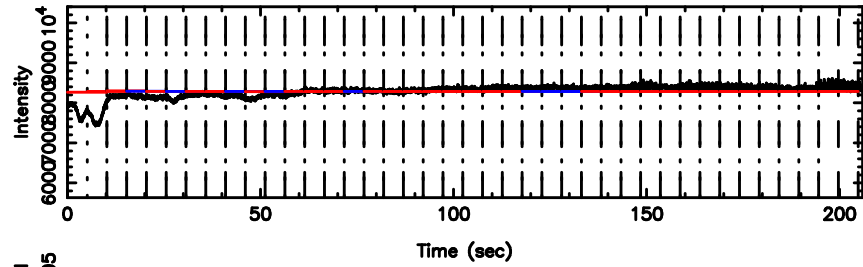

T20260509150858