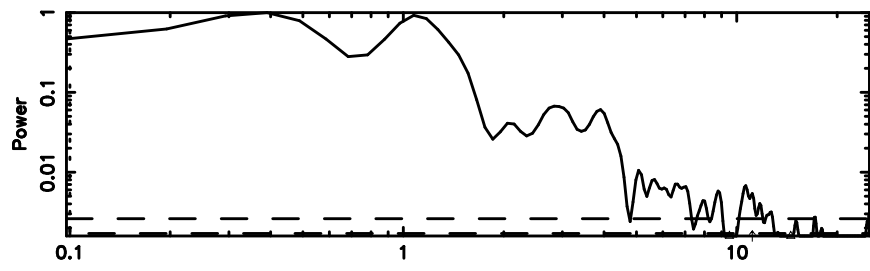

K20260509075934

BLK: 1,SNR1: 27.983 ,SNR2: 50.848

T20260509083321

BLK: 2,SNR1: 19.451 ,SNR2: 35.332

Frequency (Hz)

F20260509083323

BLK: 2,SNR1: 8.3678 ,SNR2: 19.851

Frequency (Hz)