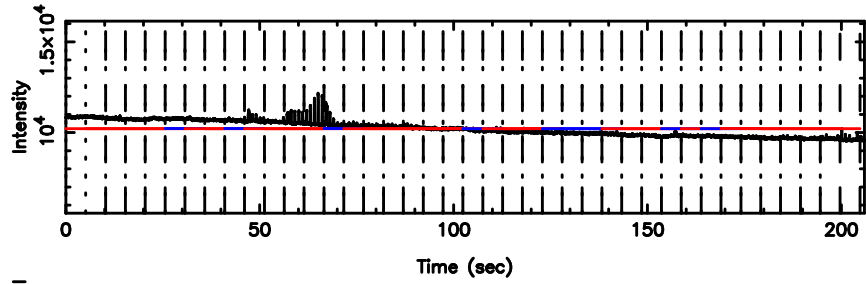

T20260509115415