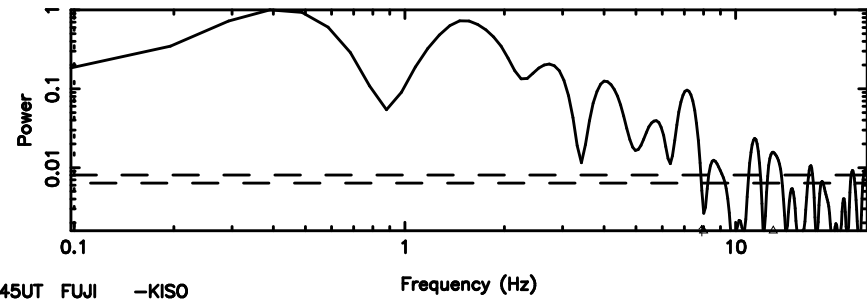

BLK: 9,SNR1: 7.8292 ,SNR2: 20.232

3C147 2026/05/09 5.45UT FUJI -KISO