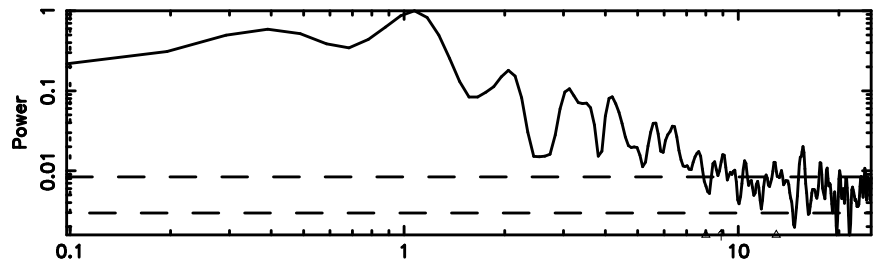

BLK: 2,SNR1: 5.5475 ,SNR2: 12.681