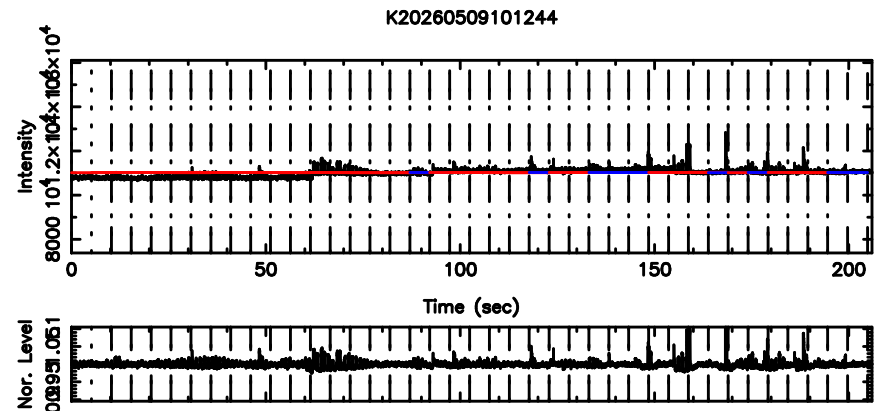

T20260509101247

BLK: 8, SNR1: 9.6803 ,SNR2: 17.333

3C43 2026/05/09 1.24UT TOYOKAWA-KISO

K20260509101244

BLK: 8, SNR1: 7.5727 ,SNR2: 13.210

BLK: 8,SNR1:-0.13637E-01,SNR2: 2.4674

BLK: 8,SNR1: 7.8637 ,SNR2: 13.566