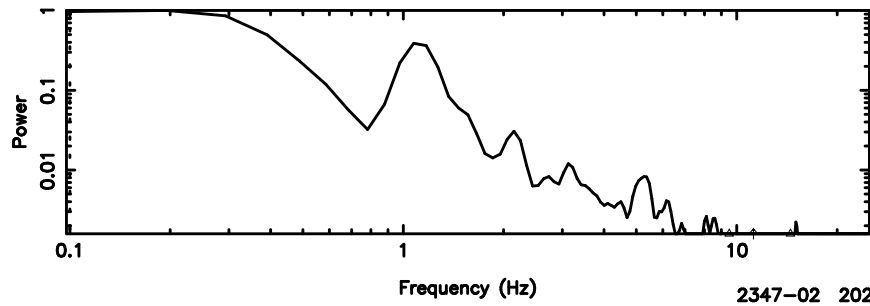

BLK: 1,SNR1: 39.686 ,SNR2: 70.692