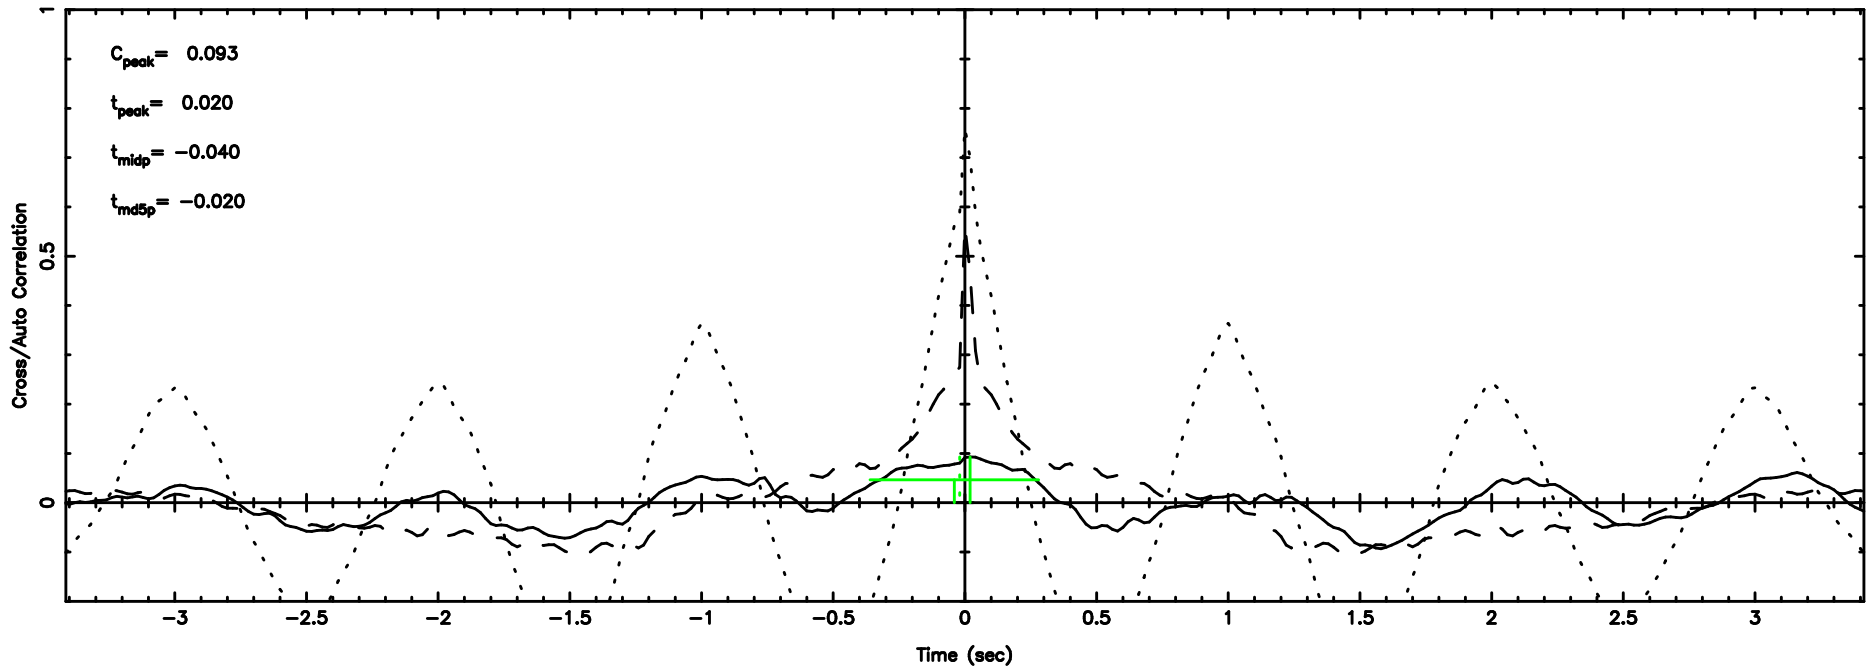

BLK: 9,SNR1: 4.8633 ,SNR2: 6.4593