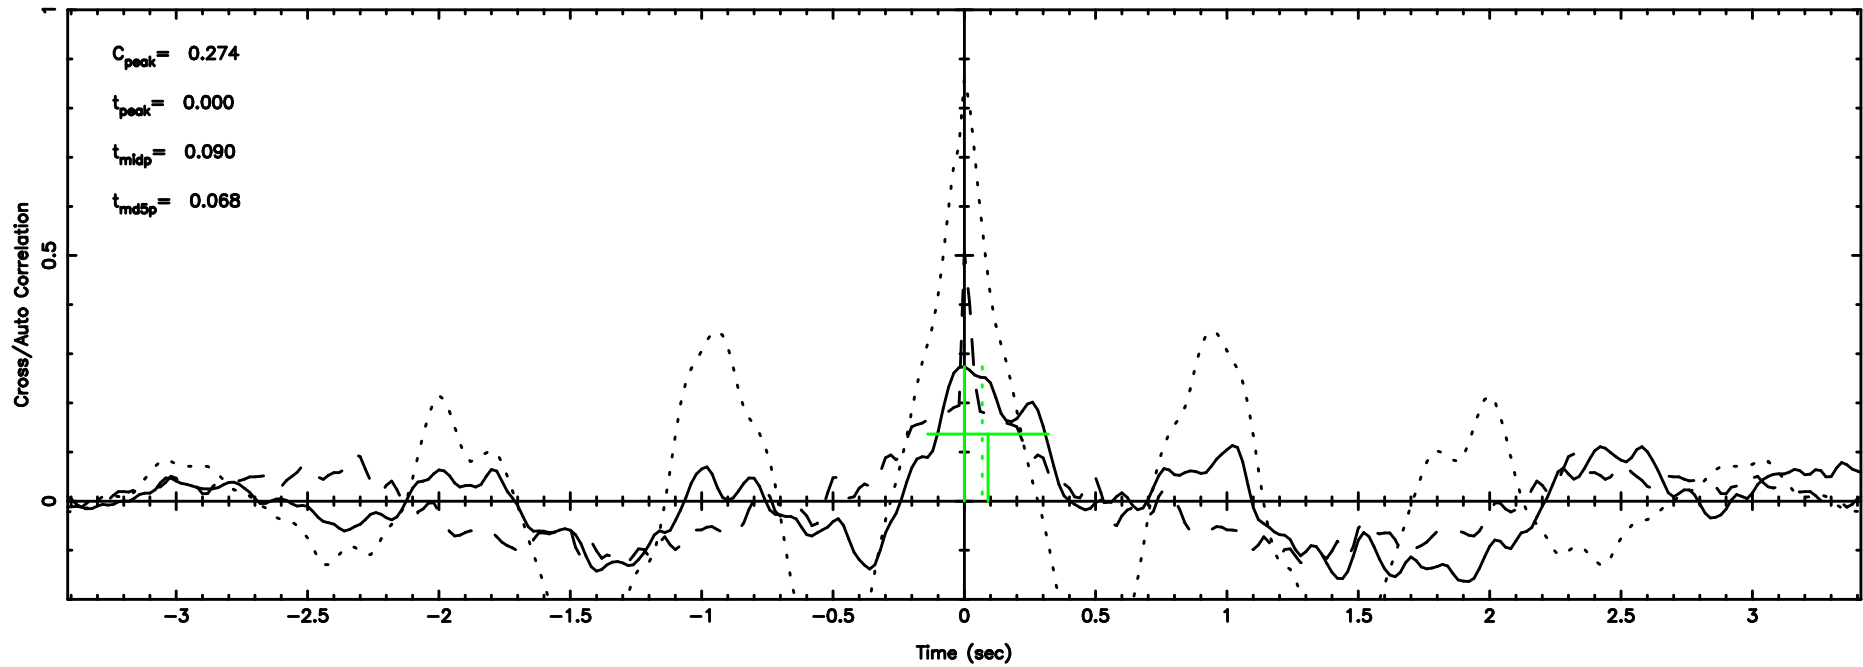

T20260509131523

BLK: 1,SNR1: 0.29677 ,SNR2: 3.6012

K20260509131520

BLK: 1,SNR1: 5.9161 ,SNR2: 15.471

3C120 2026/05/09 4.28UT TOYOKAWA-KISO

F20260509131525

BLK: 3,SNR1: 2.1433 ,SNR2: 6.1522

K20260509131520