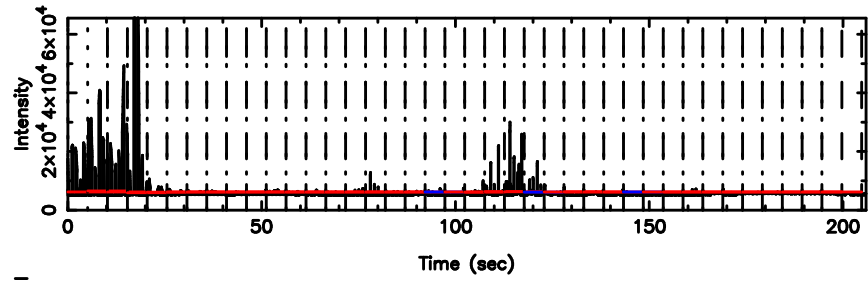

F20260509120548