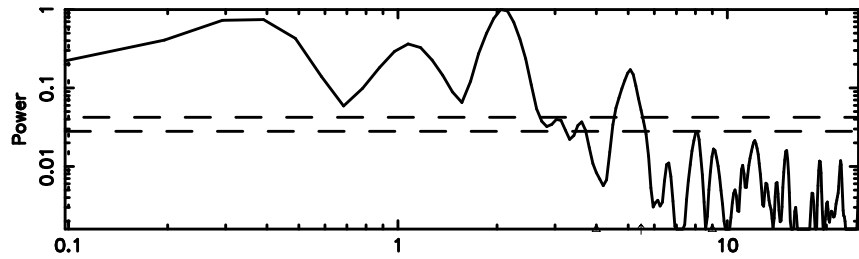

BLK: 5, SNR1: 5.5056 , SNR2: 13.969

Frequency (Hz)

K20260509165542

BLK: 5, SNR1: 6.9604 , SNR2: 23.320

Frequency (Hz)

3C196 2026/05/09 7.96UT TOYOKAWA-KISO

F20260509165546

BLK: 4,SNR1: 1.1092 ,SNR2: 6.2491