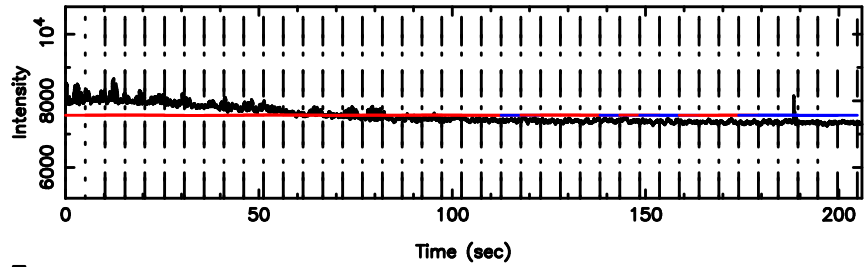

0531+194 2026/05/09 5.31UT FUJI -KISO

T20260509142518

BLK: 9,SNR1: 9.0012 ,SNR2: 15.712

F20260509142520

BLK: 9,SNR1: 10.293 ,SNR2: 18.295

3C147 2026/05/09 5.45UT TOYOKAWA-FUJI

T20260509142518

BLK: 9,SNR1: 7.2771 ,SNR2: 12.445