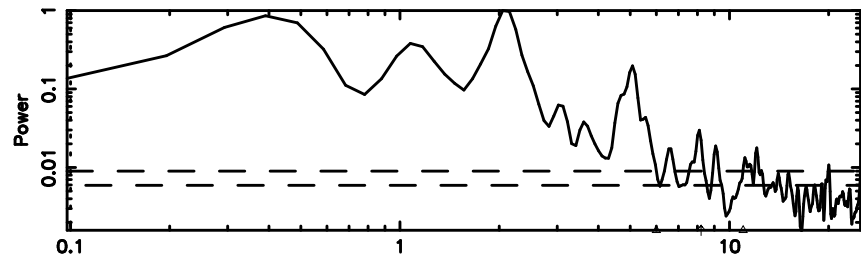

BLK: 5, SNR1: 5.5056 , SNR2: 13.969

Frequency (Hz)

K20260509165542

BLK: 5, SNR1: 6.9604 , SNR2: 23.320

Frequency (Hz)

3C196 2026/05/09 7.96UT TOYOKAWA-KISO

F20260509165546

BLK: 4,SNR1: 1.1092 ,SNR2: 6.2491