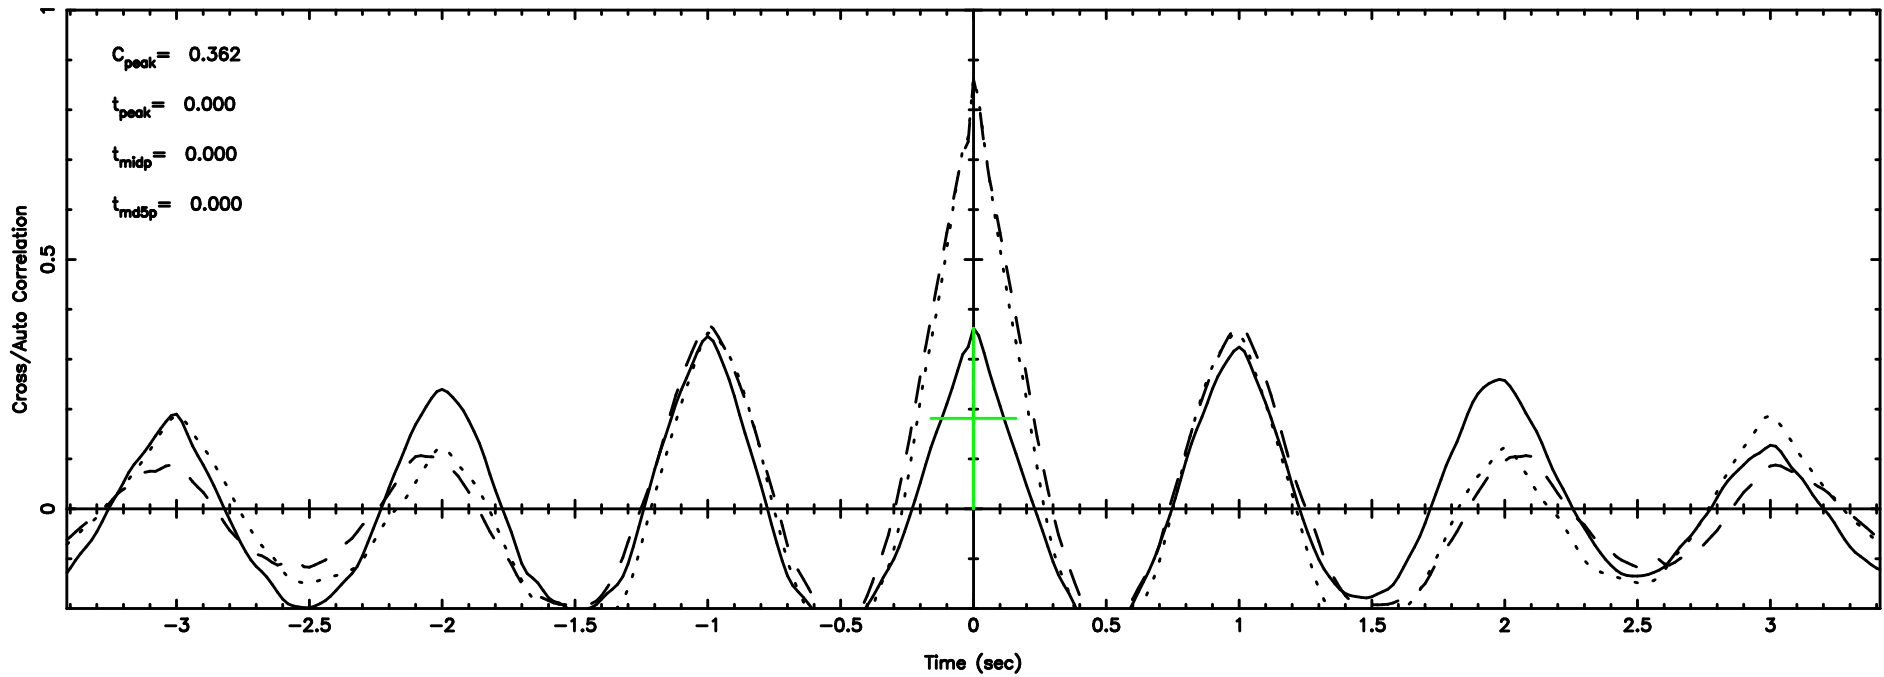

2124+349 2026/05/08 21.20UT FUJI -KISO

K20260509061005

BLK: 4,SNR1: 5.0940 ,SNR2: 12.838

Frequency (Hz)

T20260509061657

BLK:23,SNR1: 9.4853 ,SNR2: 23.706

Frequency (Hz)

F20260509061659