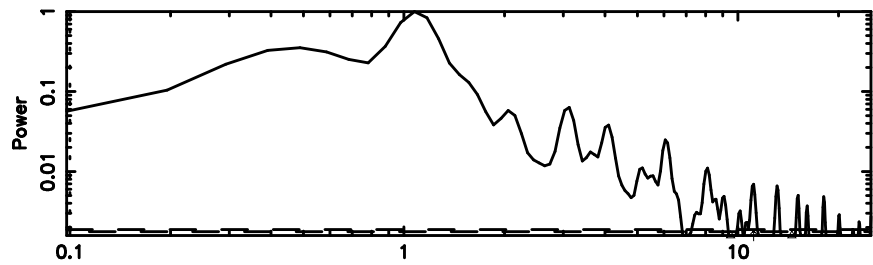

3C446 2026/05/08 22.18UT TOYOKAWA-KISO

K20260509070858

BLK: 2,SNR1: 18.797 ,SNR2: 33.785

Frequency (Hz)

F20260509070902

BLK: 4,SNR1: 17.770 ,SNR2: 32.135

Frequency (Hz)

3C446 2026/05/08 22.18UT FUJI -KISO