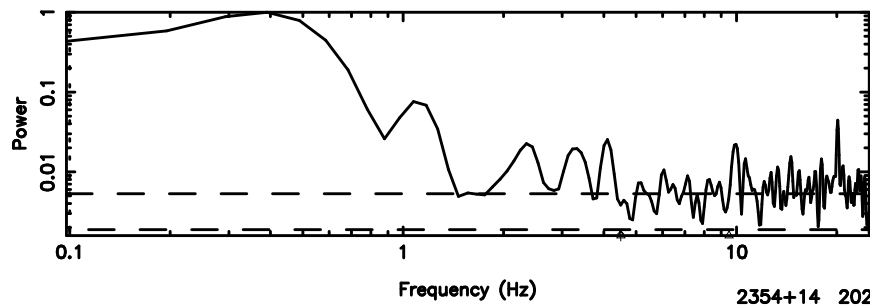

BLK: 2,SNR1: 4.4590 ,SNR2: 19.162

2354+14 2026/05/08 23.70UT TOYOKAWA-KISO

K20260509084012