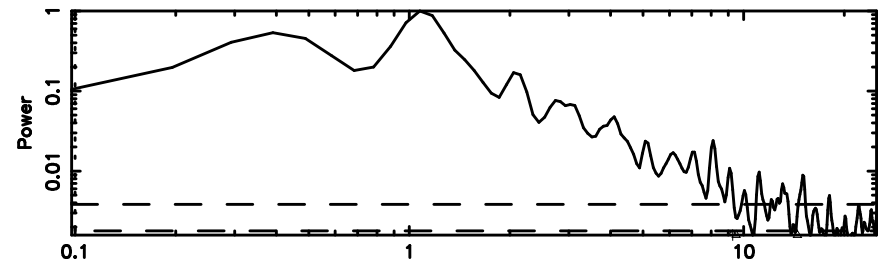

BLK: 8,SNR1: 11.033 ,SNR2: 23.985