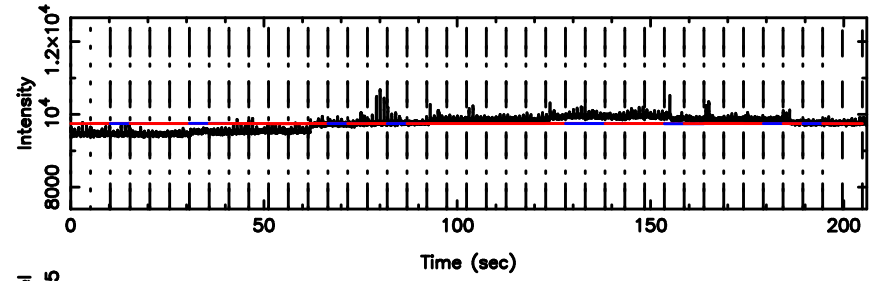

BLK: 9,SNR1: 2.1511 ,SNR2: 4.3856

0548+16 2026/05/09 5.59UT TOYOKAWA-KISO

F20260509143329

BLK: 7,SNR1: 17.830 ,SNR2: 21.819

Frequency (Hz)

K20260509143324

BLK: 7,SNR1: 2.0790 ,SNR2: 4.3092

Frequency (Hz)