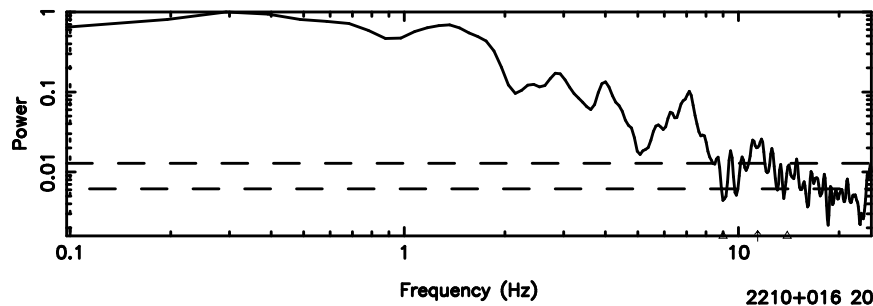

K20260509065549

BLK: 8,SNR1: 11.033 ,SNR2: 23.985

Frequency (Hz)

2210+016 2026/05/08 21.96UT TOYOKAWA-KISO

F2026050906553

BLK:10,SNR1: 5.7912 ,SNR2: 10.424

K20260509065549

BLK:10,SNR1: 8.2666 ,SNR2: 14.430