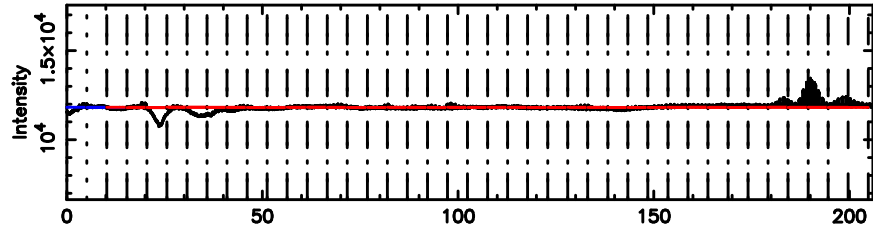

F20260509055658

BLK: 4,SNR1: 11.904 ,SNR2: 29.988

Frequency (Hz)

K20260509055653

BLK: 4,SNR1: 9.0055 ,SNR2: 22.910

Frequency (Hz)

2111+301 2026/05/08 20.98UT FUJI -KISO

T20260509061007