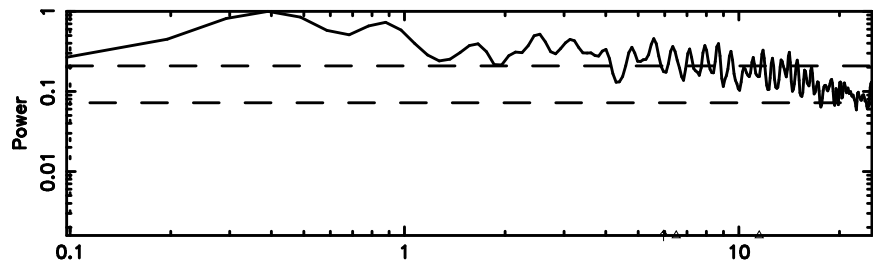

Frequency (Hz)

2147+145 2026/05/08 21.59UT TOYOKAWA-KISO

F20260509063337

BLK:11,SNR1: 0.93164E-01,SNR2: 0.76014

Frequency (Hz)

K20260509063332

BLK:11,SNR1: 3.8058 ,SNR2: 6.5465

Frequency (Hz)