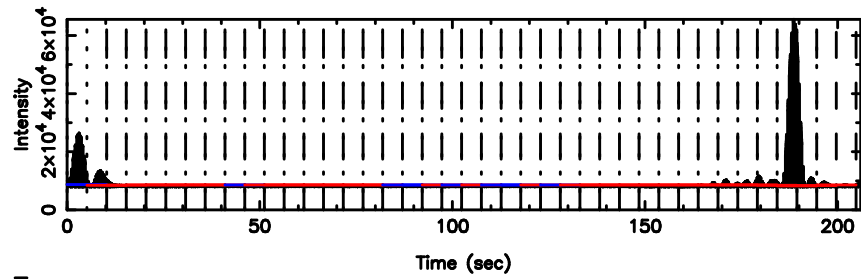

T20260509165544