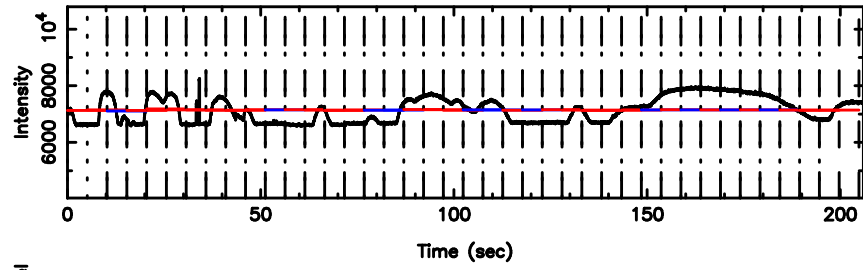

T20260509143738