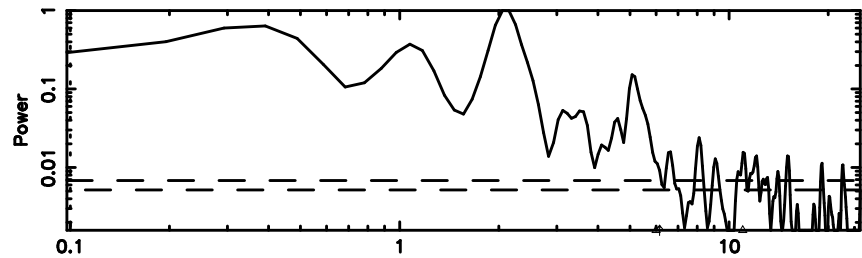

BLK: 5, SNR1: 5.5056 , SNR2: 13.969

Frequency (Hz)

K20260509165542

BLK: 5, SNR1: 6.9604 , SNR2: 23.320

Frequency (Hz)

3C196 2026/05/09 7.96UT TOYOKAWA-KISO

F20260509165546

BLK: 4,SNR1: 1.1092 ,SNR2: 6.2491