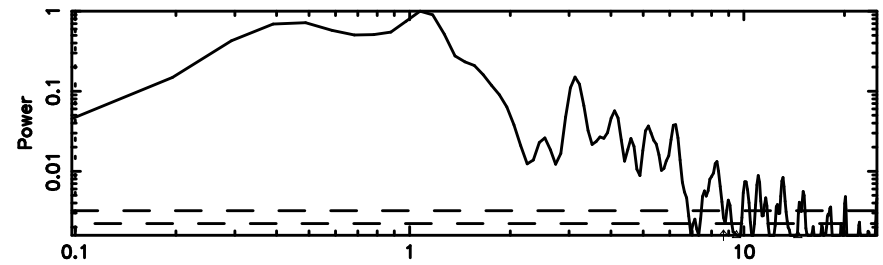

BLK: 1,SNR1: 8.1104 ,SNR2: 19.458

Frequency (Hz)

K20260509064237

BLK: 1,SNR1: 14.851 ,SNR2: 34.584

Frequency (Hz)

2156-043 2026/05/08 21.74UT FUJI -KISO

T20260509065551

BLK:10,SNR1: 0.92458 ,SNR2: 2.8135