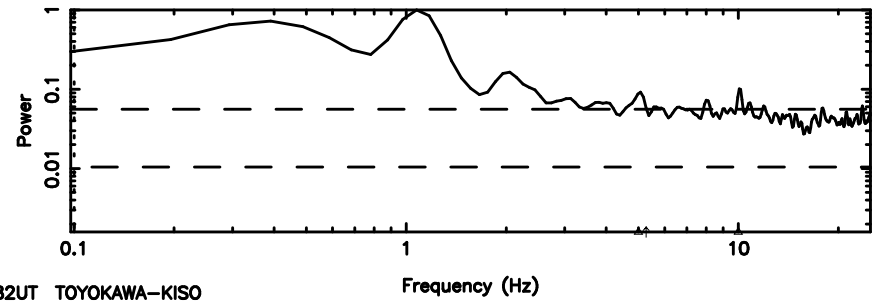

BLK:20,SNR1: 0.56402 ,SNR2: 2.5754

0202+15 2026/05/09 1.82UT TOYOKAWA-KISO