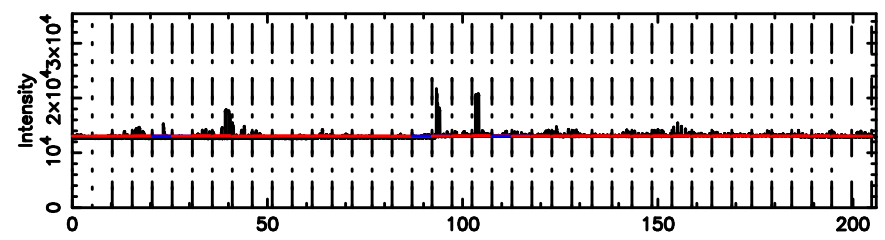

K20260509072409