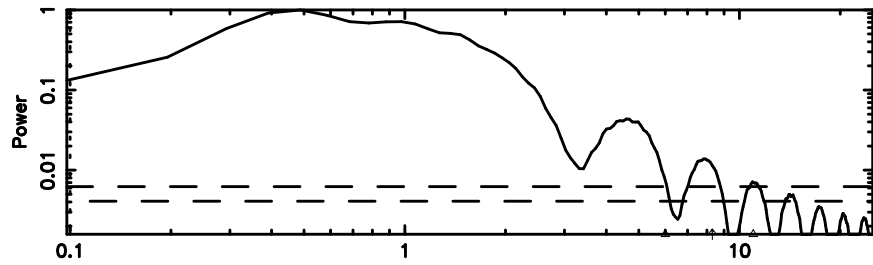

2124+349 2026/05/08 21.20UT FUJI -KISO

K20260509061005

BLK: 4,SNR1: 5.0940 ,SNR2: 12.838

Frequency (Hz)

T20260509061657

BLK:23,SNR1: 9.4853 ,SNR2: 23.706

Frequency (Hz)

F20260509061659