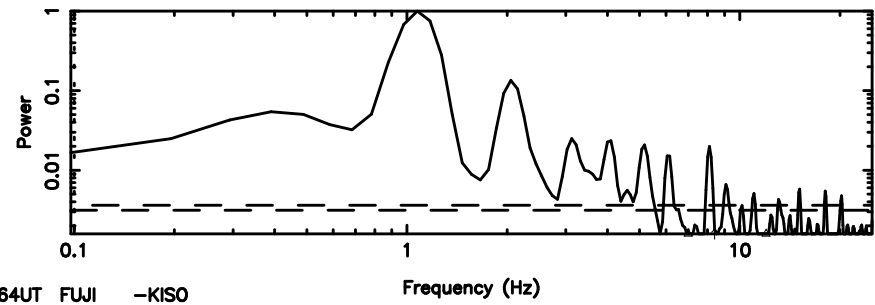

BLK: 2,SNR1: 6.0581 ,SNR2: 15.055