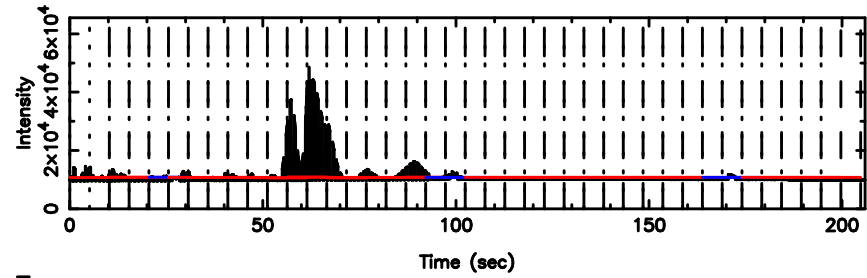

K20260509144947