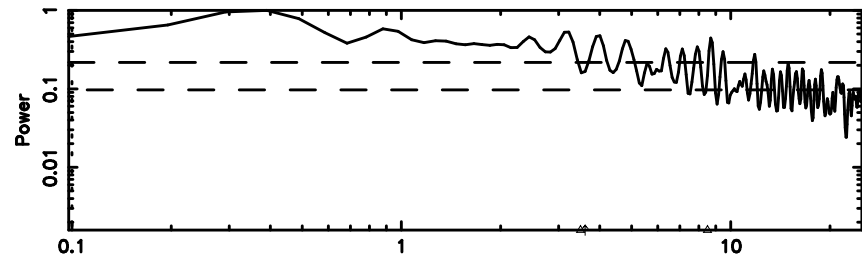

BLK: 7,SNR1:-0.83371E-01,SNR2: 1.0403