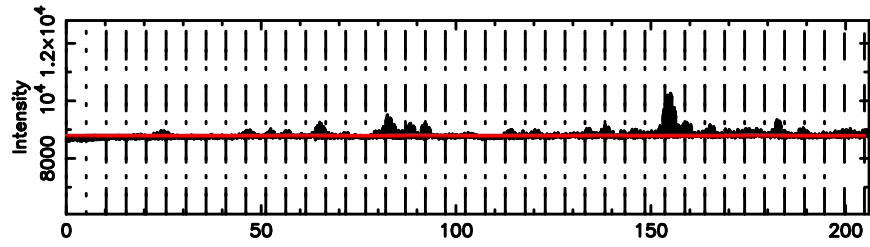

T20260509084917