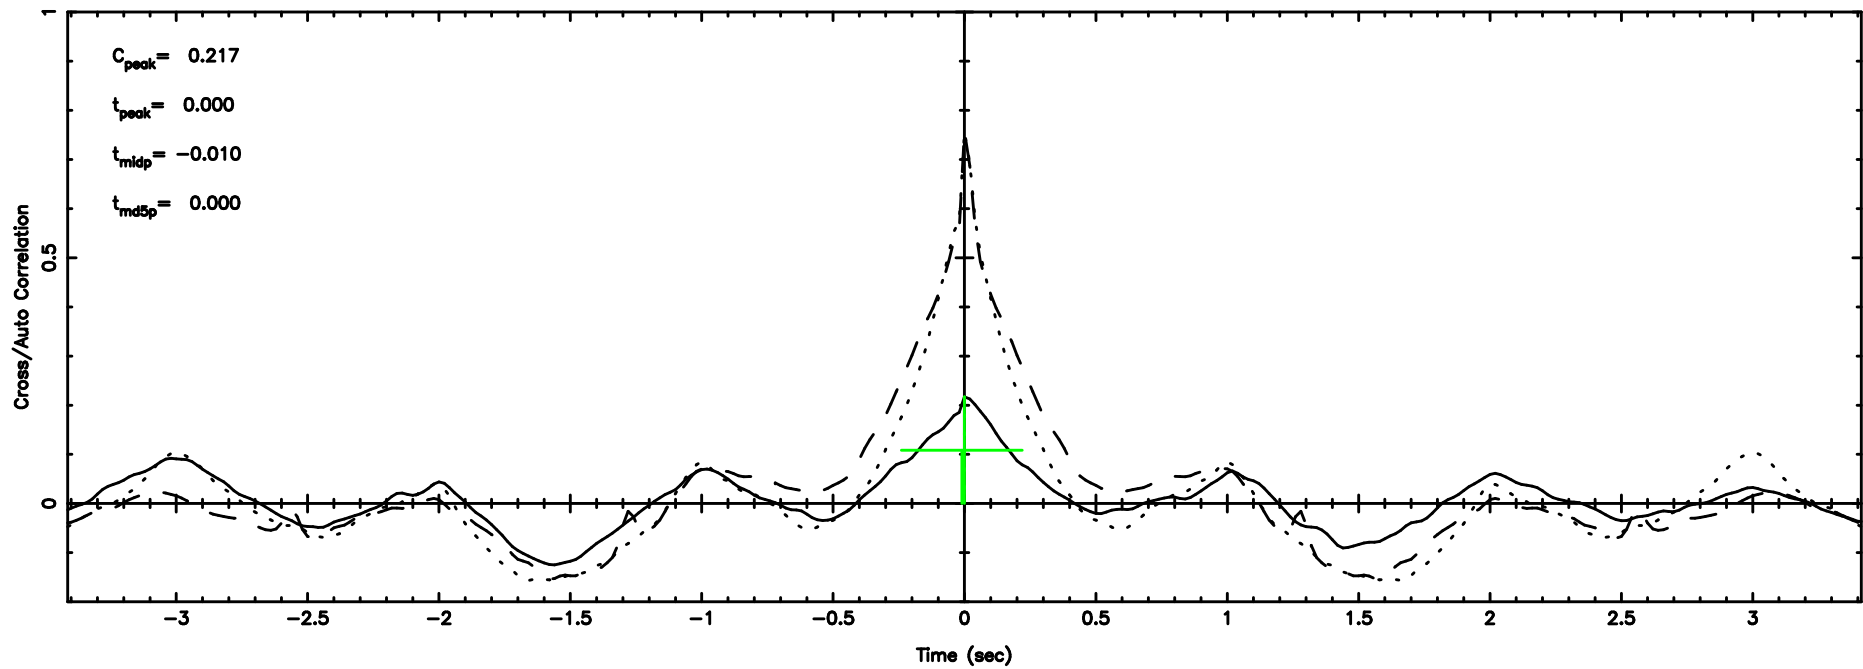

0422+178 2026/05/09 4.16UT FUJI -KISO