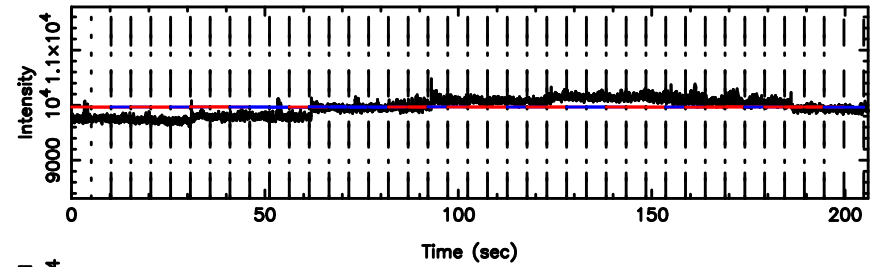

BLK:16,SNR1: 0.99424 ,SNR2: 4.9721