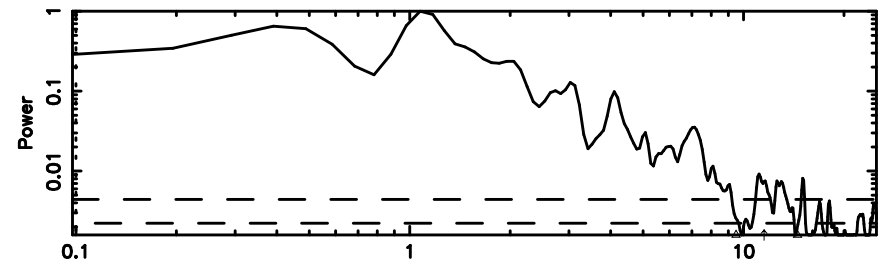

BLK: 7,SNR1: 10.848 ,SNR2: 19.216

Frequency (Hz)

K20260509072409

BLK: 7,SNR1: 12.000 ,SNR2: 21.091

Frequency (Hz)

2238-113 2026/05/08 22.43UT TOYOKAWA-KISO

F20260509072413

BLK: 3,SNR1: 1.6682 ,SNR2: 7.5107