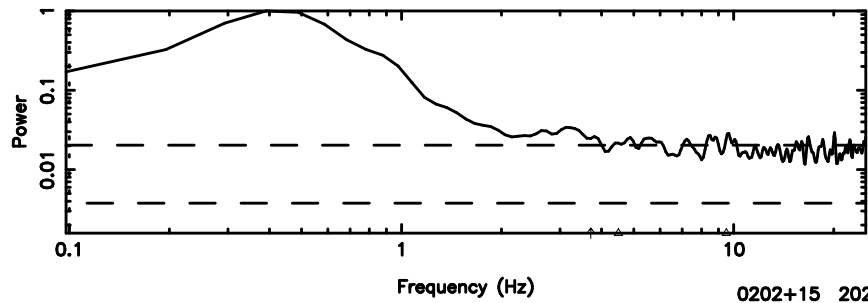

BLK:15,SNR1: 1.2139 ,SNR2: 7.0566