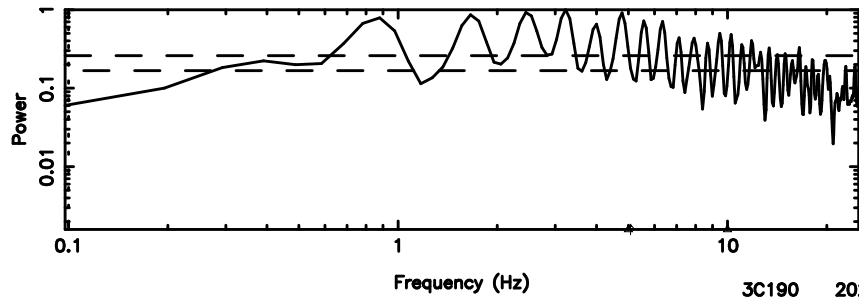

F20260509164320

BLK: 3,SNR1:-0.27569E-01,SNR2: 0.74589

K20260509164316

BLK: 3,SNR1: 0.44352E-01,SNR2: 1.2312

3C190 2026/05/09 7.75UT FUJI -KISO