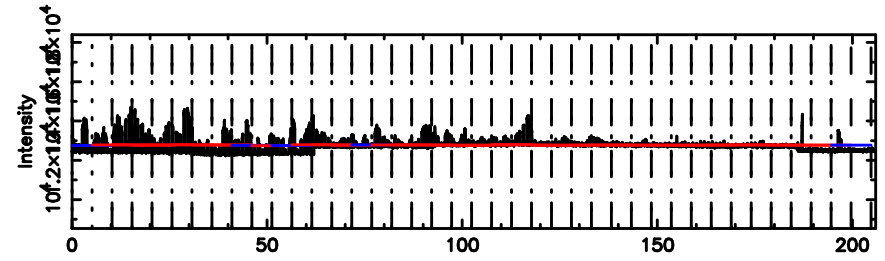

BLK:11,SNR1: 6.2791 ,SNR2: 15.788

Frequency (Hz)

3C454.3 2026/05/08 22.64UT TOYOKAWA-KISO

F20260509073702

BLK: 5,SNR1: 6.8310 ,SNR2: 17.326

Frequency (Hz)

K20260509073658

BLK: 5,SNR1: 7.1477 ,SNR2: 18.275