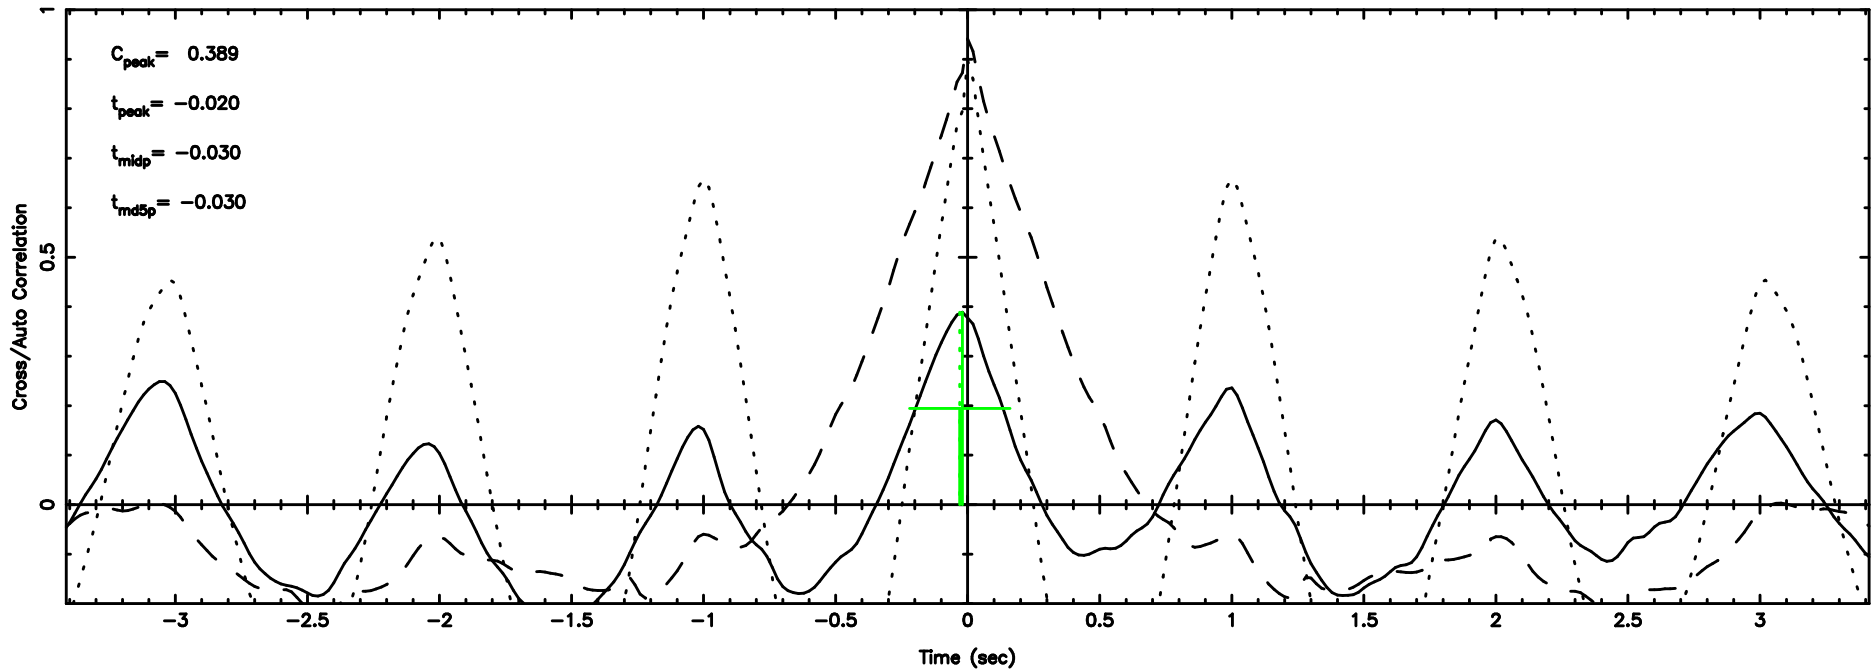

BLK: 2,SNR1: 6.0581 ,SNR2: 15.055