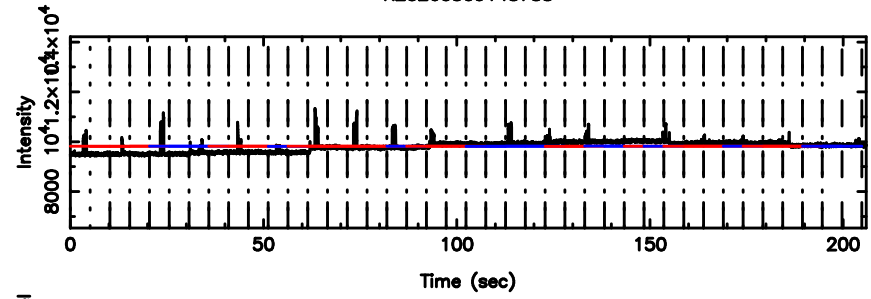

K20260509143735