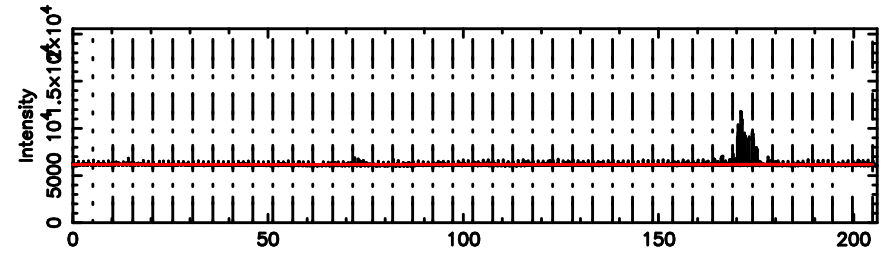

K20260509070858

BLK: 4,SNR1: 18.680 ,SNR2: 41.824

Frequency (Hz)

T20260509071544

No.Good Data

F20260509071546

No.Good Data

2229-093 2026/05/08 22.29UT TOYOKAWA-FUJI