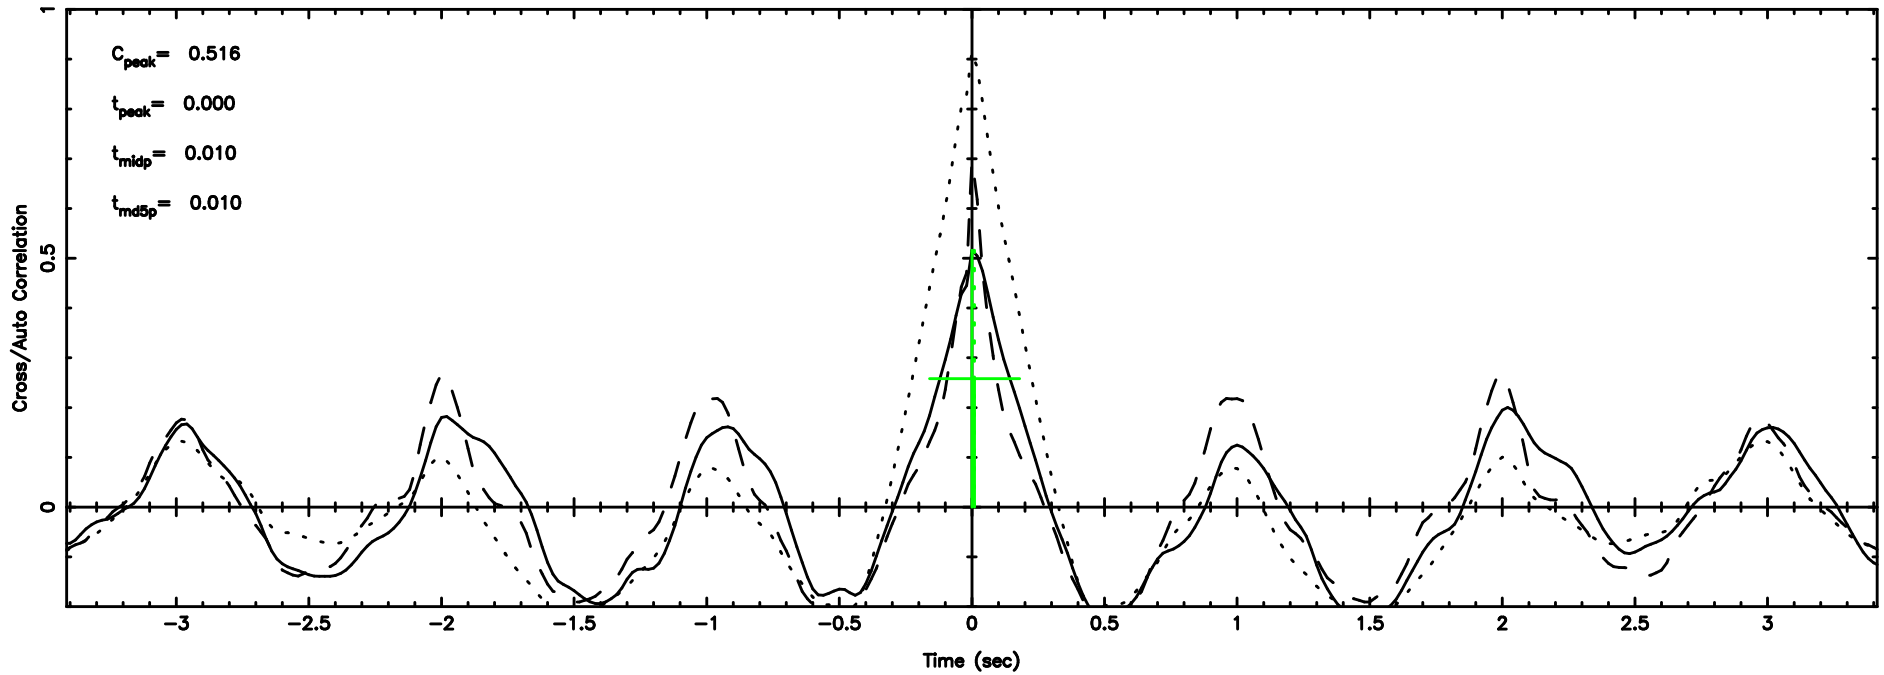

2210+016 2026/05/08 21.96UT FUJI -KISO

T20260509070314

BLK: 3,SNR1: 4.4854 ,SNR2: 12.832

Frequency (Hz)

F20260509070316

BLK: 3,SNR1: 13.149 ,SNR2: 30.296

Frequency (Hz)

2217+128 2026/05/08 22.08UT TOYOKAWA-FUJI