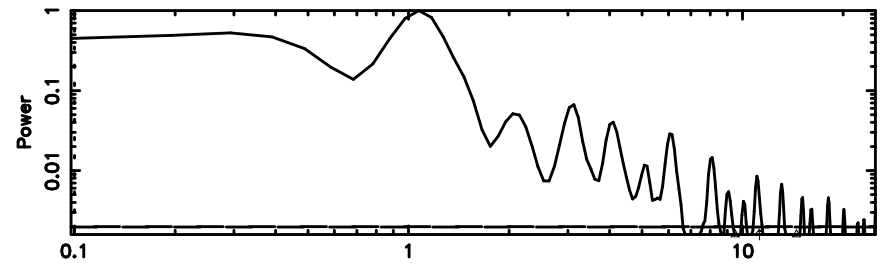

BLK: 2,SNR1: 18.797 ,SNR2: 33.785