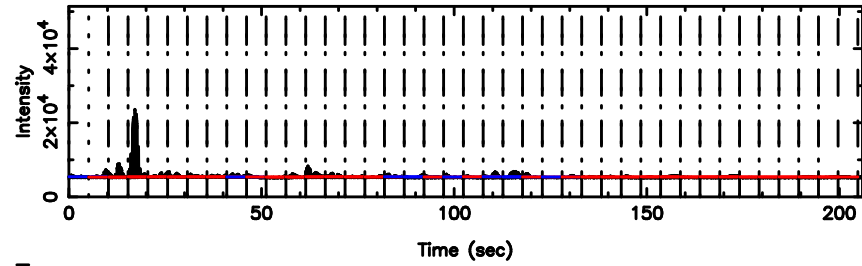

Frequency (Hz)

3C196 2026/05/09 7.96UT TOYOKAWA-FUJI

F20260509165546