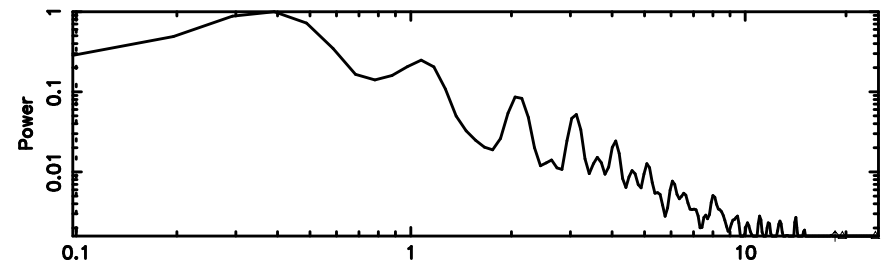

Frequency (Hz)

T20260509062529

BLK: 7,SNR1: 13.027 ,SNR2: 31.354

Frequency (Hz)

F20260509062531

BLK: 7,SNR1: 45.454 ,SNR2: 48.814

Frequency (Hz)

2139+028 2026/05/08 21.45UT TOYOKAWA-FUJI