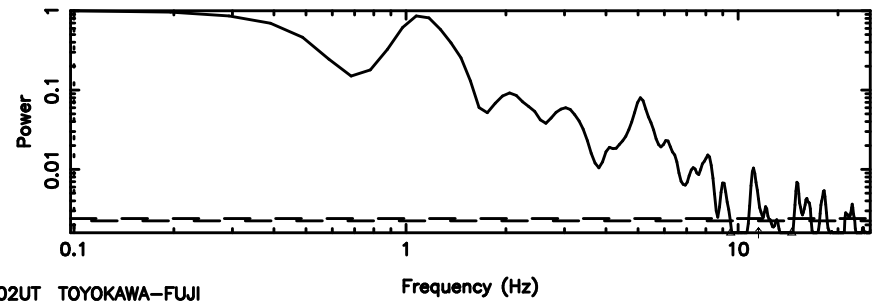

T20260509105913

BLK: 4,SNR1: 8.6290 ,SNR2: 21.622

0213+178 2026/05/09 2.02UT TOYOKAWA-FUJI

F20260509105915

BLK: 4,SNR1: 20.671 ,SNR2: 35.925

Frequency (Hz)

T20260509105913

BLK: 5,SNR1: 11.617 ,SNR2: 28.094