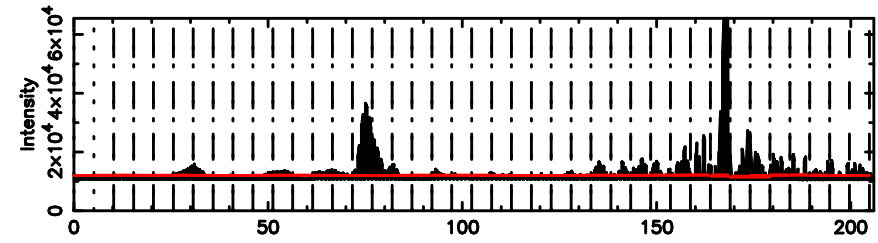

Frequency (Hz)

0155-109 2026/05/09 1.70UT TOYOKAWA-KISO

F20260509104017

No.Good Data

Frequency (Hz)

K20260509104012

No.Good Data

Frequency (Hz)