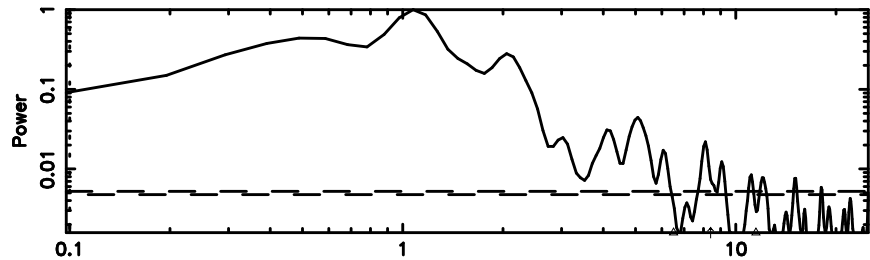

T20260509090516

BLK: 1,SNR1: 2.0407 ,SNR2: 10.236

0019-00 2026/05/09 0.12UT TOYOKAWA-KISO

K20260509090514

BLK: 1,SNR1: 2.8487 ,SNR2: 12.934

F20260509090518

BLK: 4,SNR1: 8.3137 ,SNR2: 20.528

Frequency (Hz)