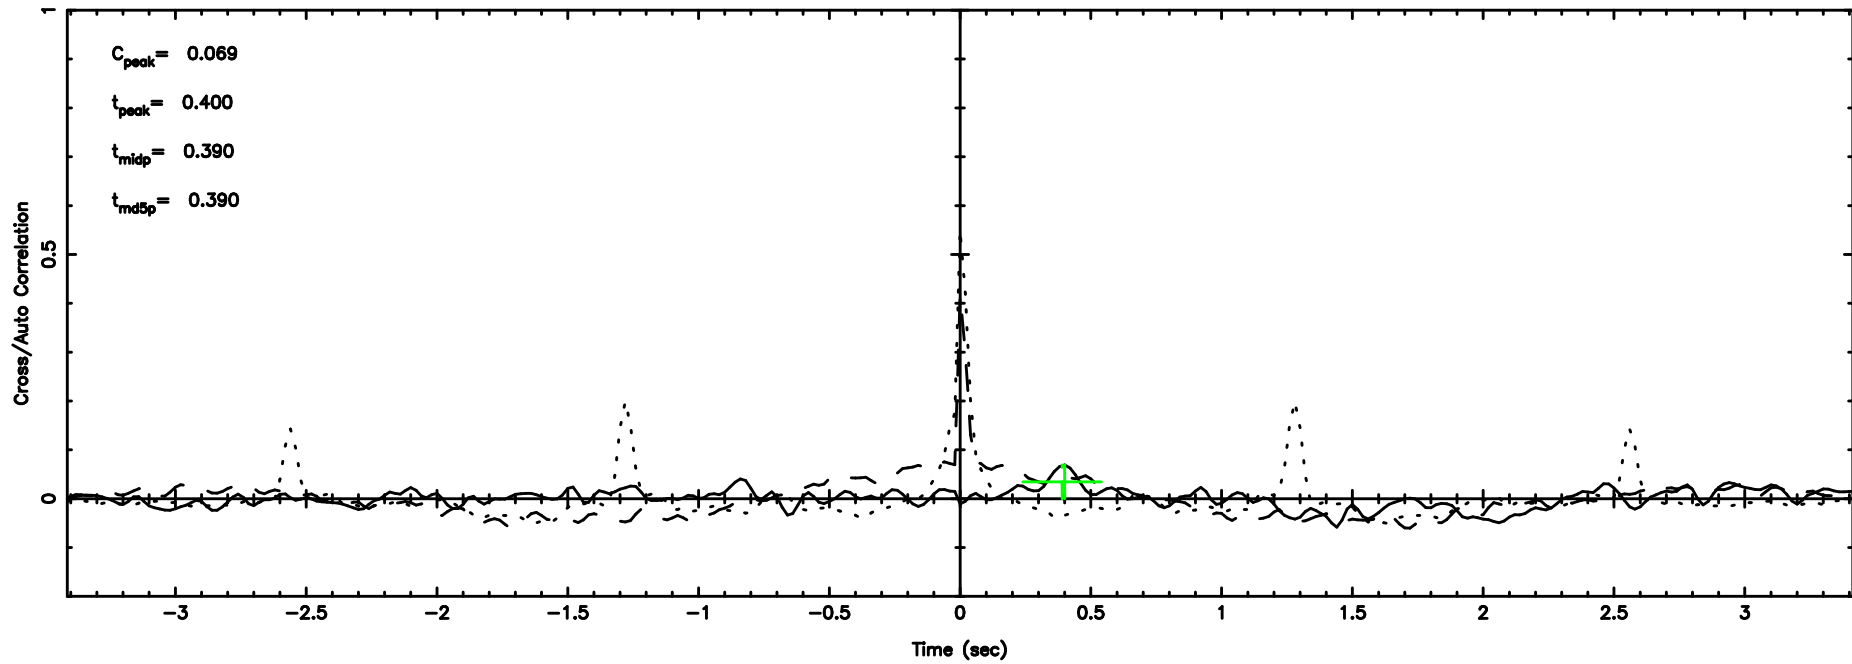

Frequency (Hz)

3C190 2026/05/09 7.75UT TOYOKAWA-FUJI