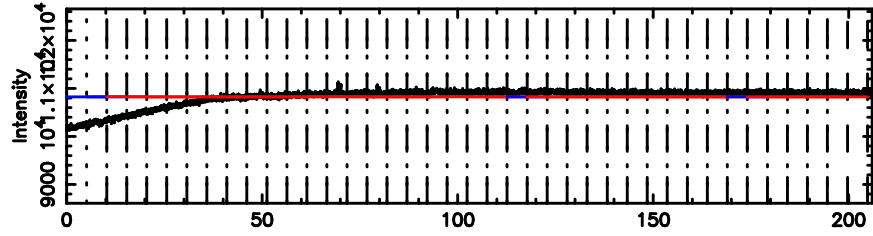

No.Good Data

K20260509062527

No.Good Data

2139+028 2026/05/08 21.45UT FUJI -KISO

T20260509063335

BLK: 4,SNR1: 0.54122 ,SNR2: 2.0359

Frequency (Hz)

F20260509063337