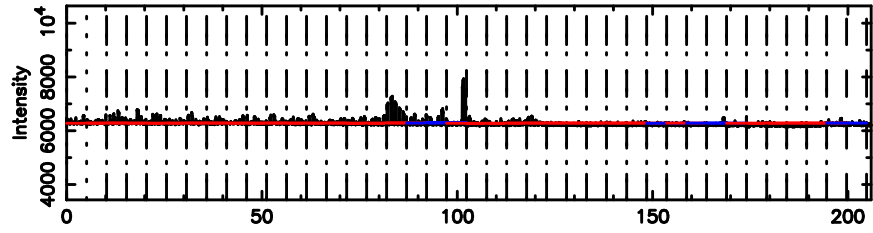

T20260509070314

BLK: 2,SNR1: 5.5475 ,SNR2: 12.681

Frequency (Hz)

2217+128 2026/05/08 22.08UT TOYOKAWA-KISO

K20260509070311

BLK: 2,SNR1: 14.324 ,SNR2: 33.671

Frequency (Hz)

F20260509070316