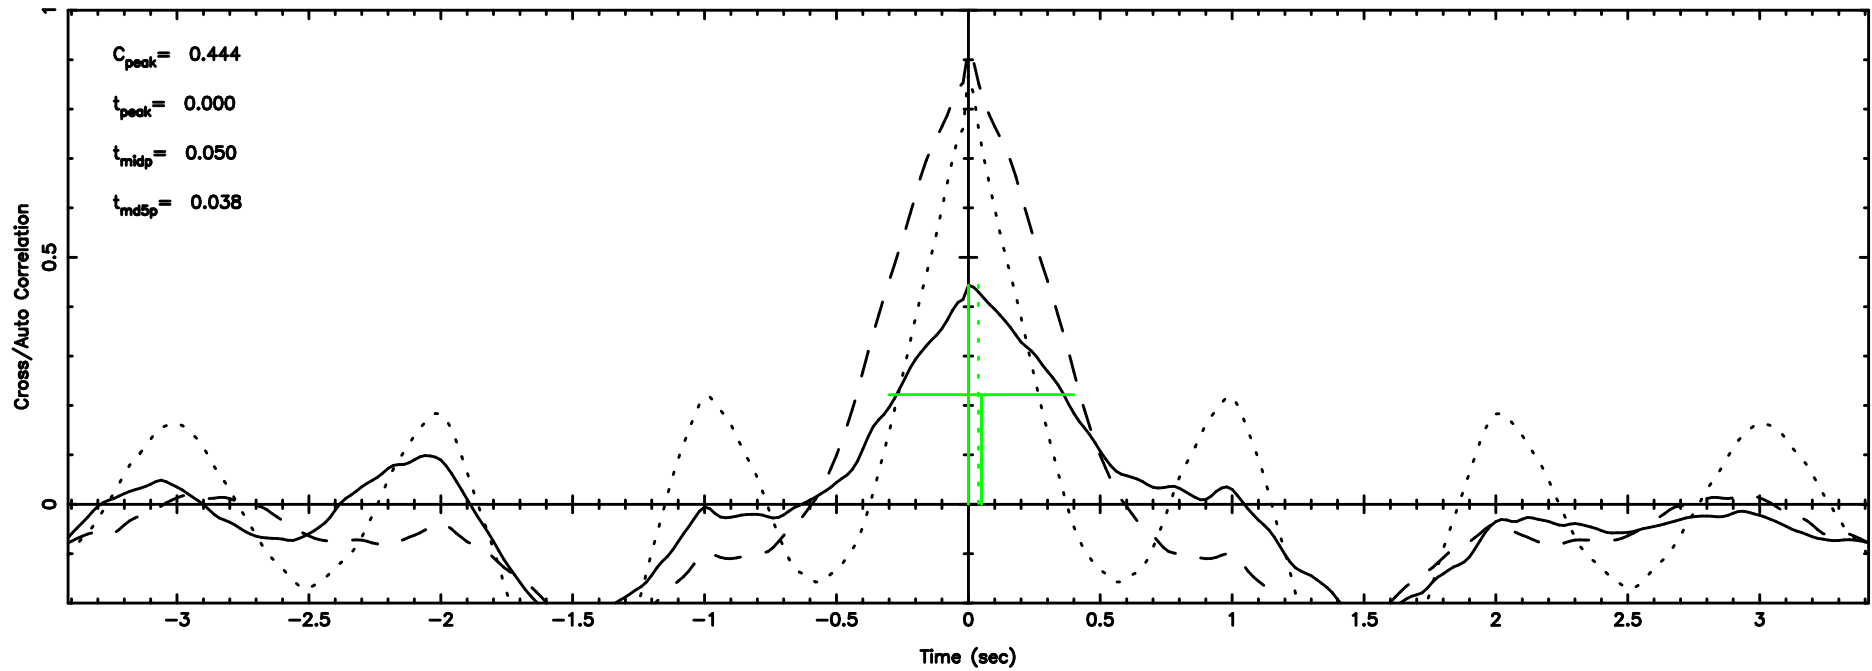

3C48 2026/05/09 1.37UT TOYOKAWA-KISO

K20260509102029

BLK: 3, SNR1: 4.1689 ,SNR2: 12.933

Frequency (Hz)

F20260509102033

K20260509102029

T20260509104015

BLK: 2,SNR1: 26.778 ,SNR2: 41.002