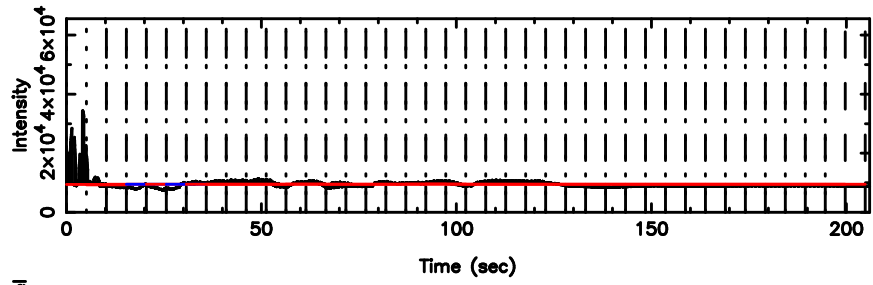

K20260509074440

BLK: 2,SNR1: 9.1648 ,SNR2: 22.595

T20260509075936

BLK: 3,SNR1: 38.865 ,SNR2: 68.246

3C459 2026/05/08 23.02UT TOYOKAWA-FUJI

F20260509075938

BLK: 3,SNR1: 19.195 ,SNR2: 42.926

T20260509075936