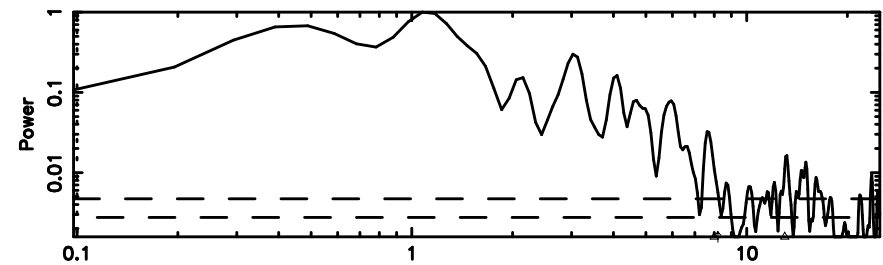

2111+301 2026/05/08 20.98UT TOYOKAWA-FUJI

T20260509055656

BLK: 4,SNR1: 5.0674 ,SNR2: 12.957

Frequency (Hz)

K20260509055653

BLK: 4,SNR1: 13.054 ,SNR2: 31.994

Frequency (Hz)

2111+301 2026/05/08 20.98UT TOYOKAWA-KISO