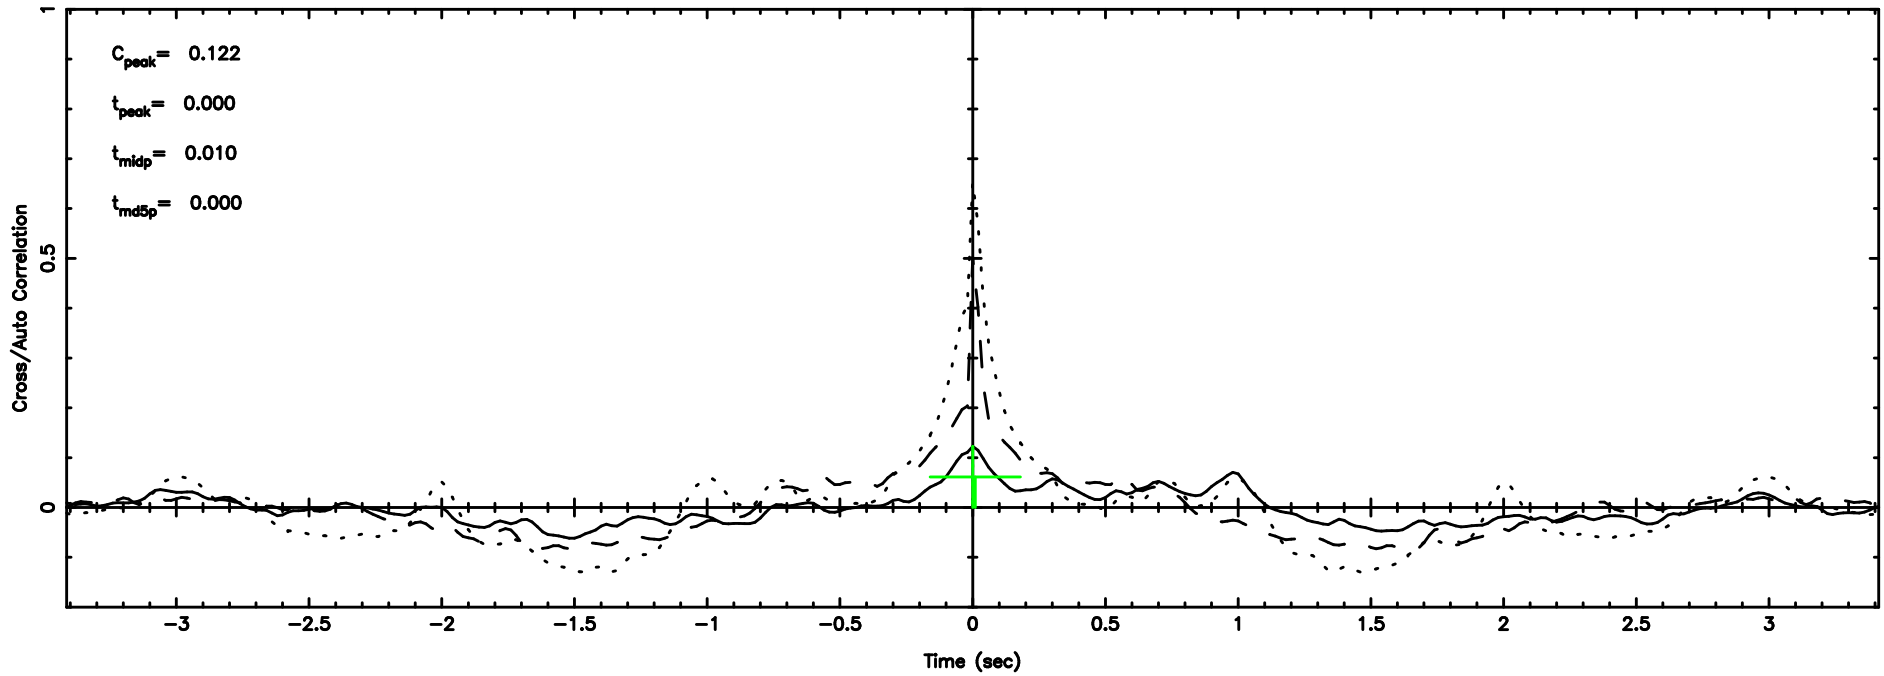

Frequency (Hz)

2147+145 2026/05/08 21.59UT TOYOKAWA-KISO