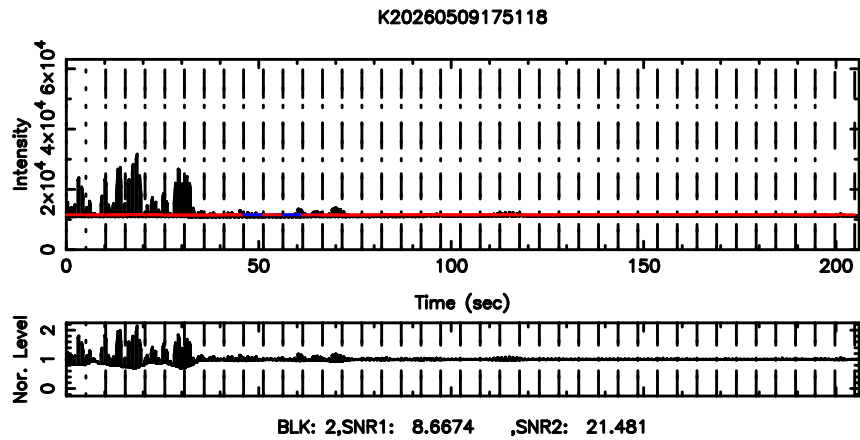

3C216 2026/05/09 8.88UT TOYOKAWA-KISO