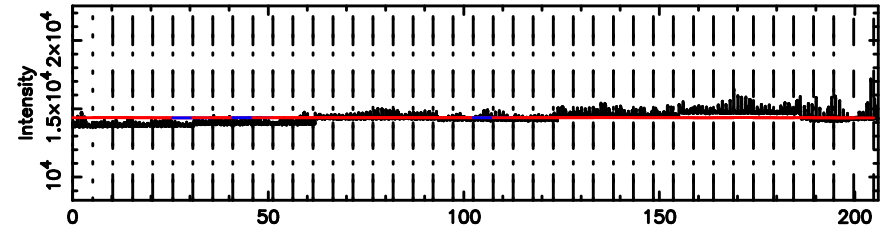

T20260509062529

BLK: 3,SNR1: 14.931 ,SNR2: 46.604

Frequency (Hz)

K20260509062527

BLK: 3,SNR1: 11.912 ,SNR2: 25.462

Frequency (Hz)

2139+028 2026/05/08 21.45UT TOYOKAWA-KISO

F20260509062531