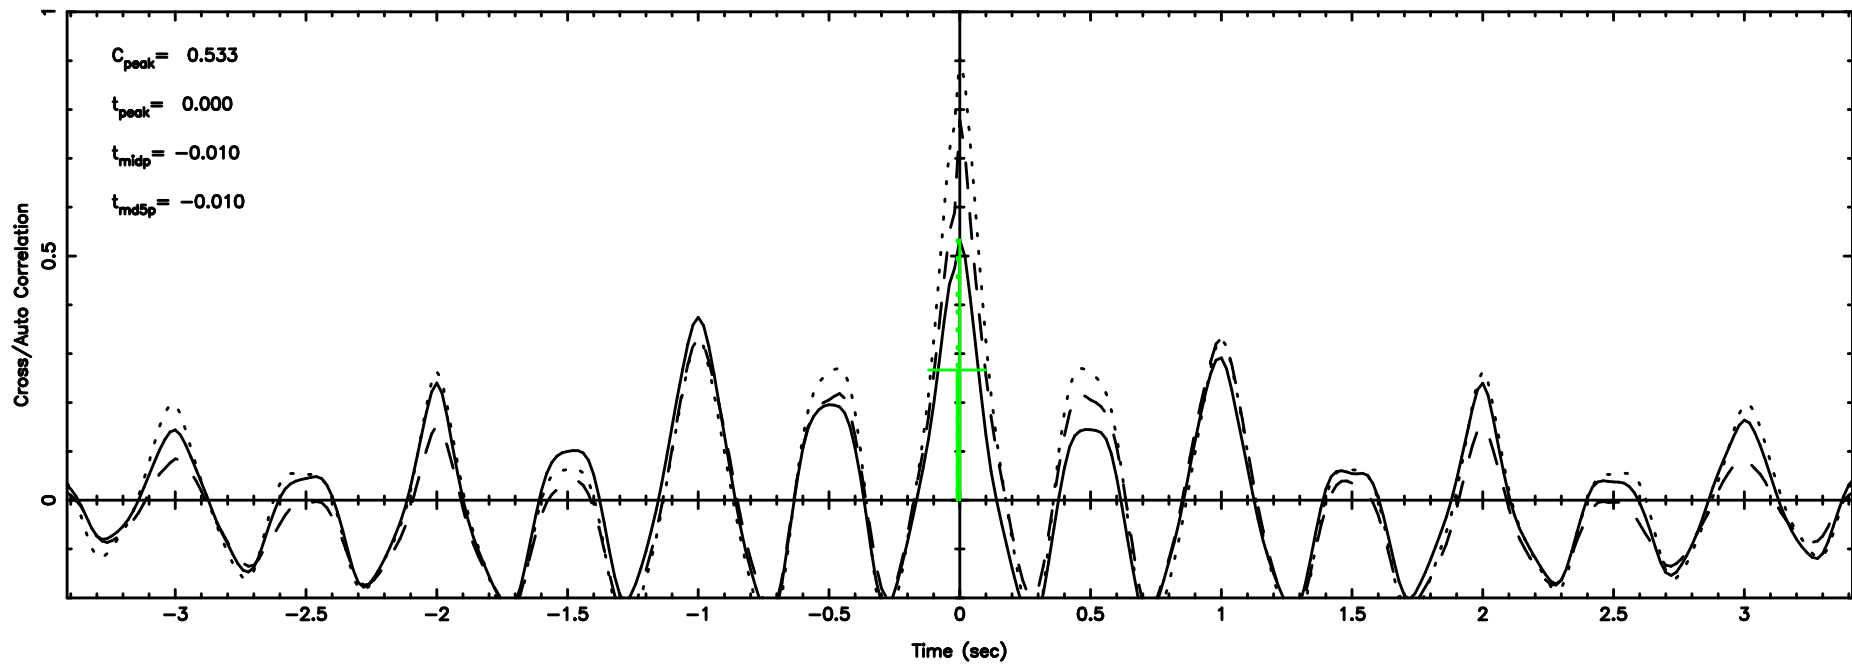

Frequency (Hz)