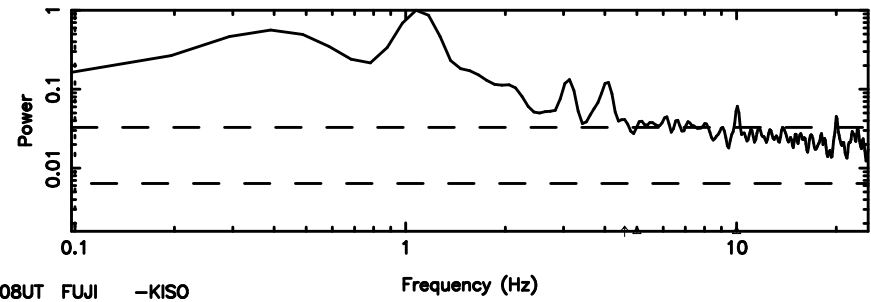

F20260509140325

BLK:16,SNR1: 0.25448 ,SNR2: 2.1850

3C138 2026/05/09 5.08UT FUJI -KISO

K20260509140320

BLK:16,SNR1: 0.99424 ,SNR2: 4.9721