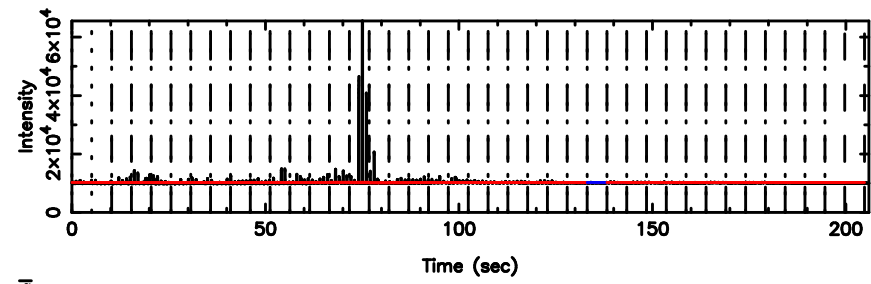

K20260509131520