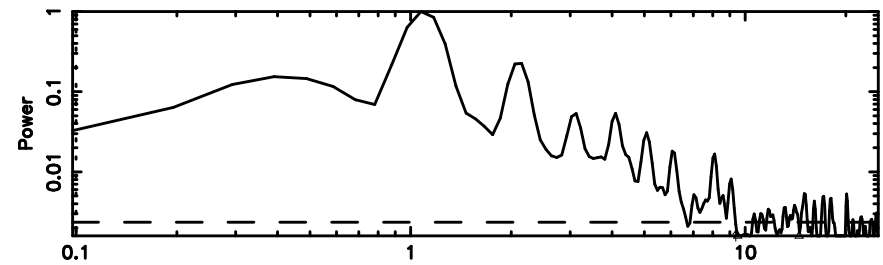

T20260509062529

BLK: 3,SNR1: 14.931 ,SNR2: 46.604

Frequency (Hz)

K20260509062527

BLK: 3,SNR1: 11.912 ,SNR2: 25.462

Frequency (Hz)

2139+028 2026/05/08 21.45UT TOYOKAWA-KISO

F20260509062531