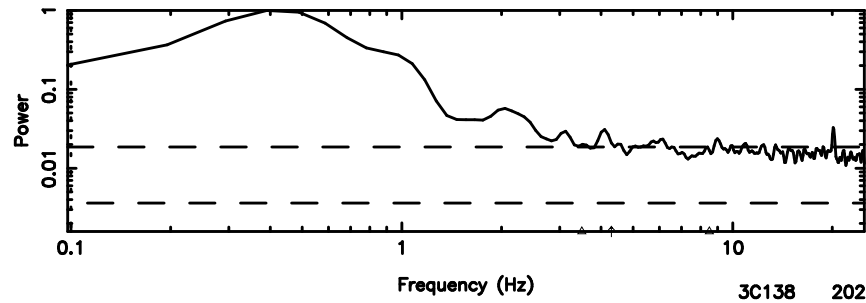

BLK:20,SNR1: 1.4643 ,SNR2: 7.2793