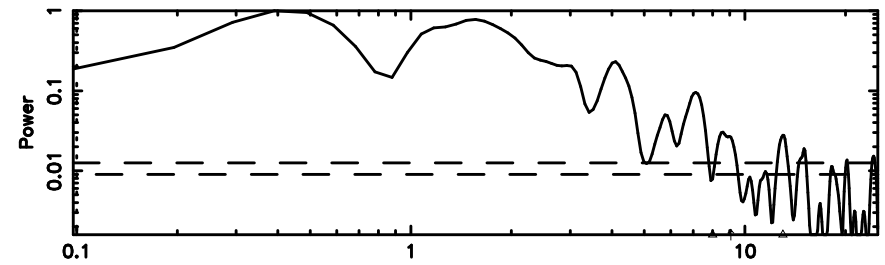

BLK: 6,SNR1: 12.911 ,SNR2: 27.633

Frequency (Hz)

K20260509070311

BLK: 6,SNR1: 6.3910 ,SNR2: 14.570

Frequency (Hz)

2217+128 2026/05/08 22.08UT FUJI -KISO

T20260509070900

BLK: 2,SNR1: 22.804 ,SNR2: 44.571