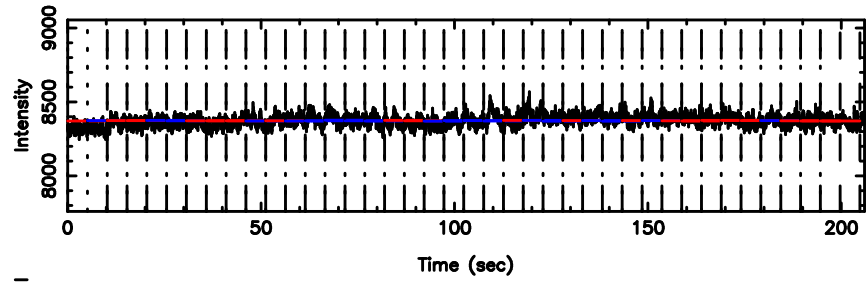

T20260509140323