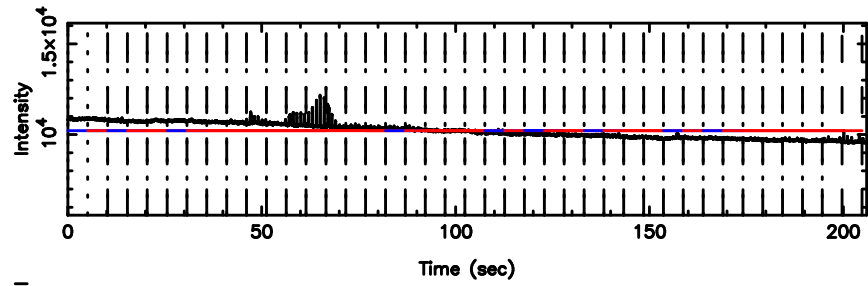

K20260509114424

BLK:14,SNR1: 7.6485 ,SNR2: 21.814

BLK:24,SNR1: 7.4666 ,SNR2: 17.605

BLK:24,SNR1: 7.6390 ,SNR2: 19.539

0258+350 2026/05/09 2.77UT FUJI -KISO

T20260509115415

BLK: 9,SNR1: 1.8234 ,SNR2: 4.2861

F20260509115417