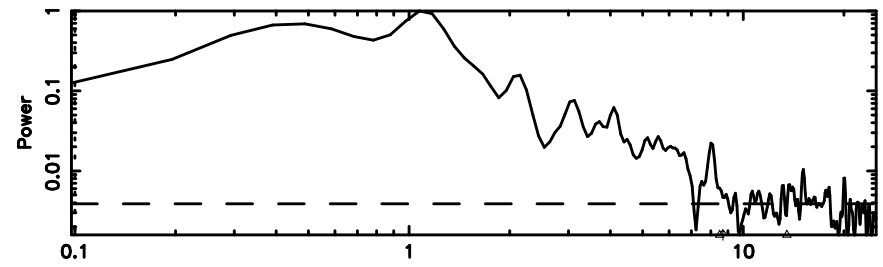

2210+016 2026/05/08 21.96UT FUJI -KISO

T20260509070314

BLK: 3,SNR1: 4.4854 ,SNR2: 12.832

Frequency (Hz)

F20260509070316

BLK: 3,SNR1: 13.149 ,SNR2: 30.296

Frequency (Hz)

2217+128 2026/05/08 22.08UT TOYOKAWA-FUJI