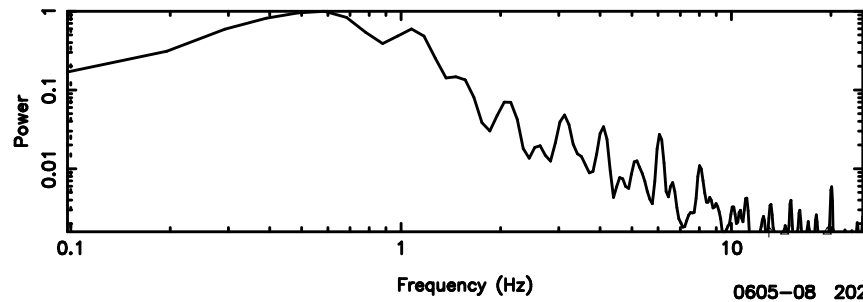

BLK: 5,SNR1: 16.703 ,SNR2: 29.386

Frequency (Hz)

F20260509144952

BLK: 5,SNR1: 14.876 ,SNR2: 26.337

Frequency (Hz)

0605-08 2026/05/09 5.86UT TOYOKAWA-FUJI

T20260509144950

BLK: 5,SNR1: 32.554 ,SNR2: 50.047