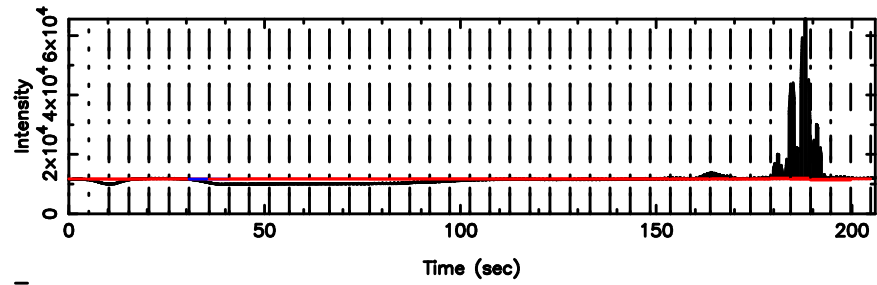

T20260509052958

BLK: 1,SNR1: 0.67897 ,SNR2: 3.8230

Frequency (Hz)

F20260509053000

BLK: 1,SNR1: 7.8385 ,SNR2: 19.674

Frequency (Hz)

2045+483 2026/05/08 20.53UT TOYOKAWA-FUJI

T20260509052958