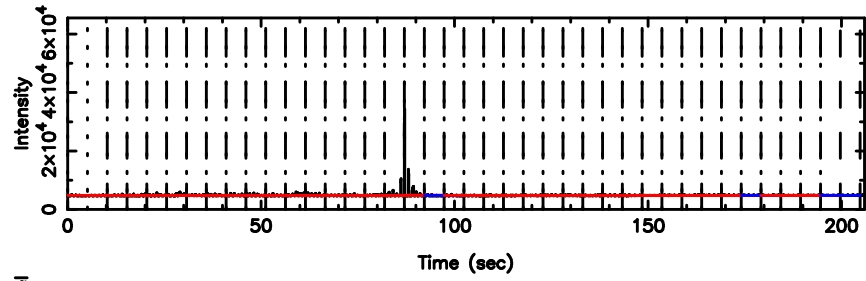

T20260509131523

BLK: 1,SNR1: 0.29677 ,SNR2: 3.6012

K20260509131520

BLK: 1,SNR1: 5.9161 ,SNR2: 15.471

3C120 2026/05/09 4.28UT TOYOKAWA-KISO

F20260509131525

BLK: 3,SNR1: 2.1433 ,SNR2: 6.1522

K20260509131520