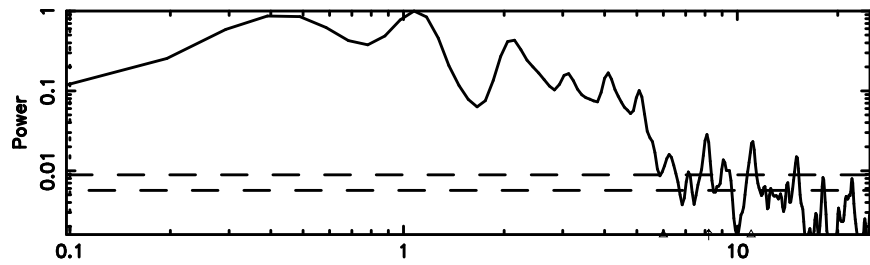

BLK:11,SNR1: 6.2791 ,SNR2: 15.788

Frequency (Hz)

3C454.3 2026/05/08 22.64UT TOYOKAWA-KISO

F20260509073702

BLK: 5,SNR1: 6.8310 ,SNR2: 17.326

Frequency (Hz)

K20260509073658

BLK: 5,SNR1: 7.1477 ,SNR2: 18.275