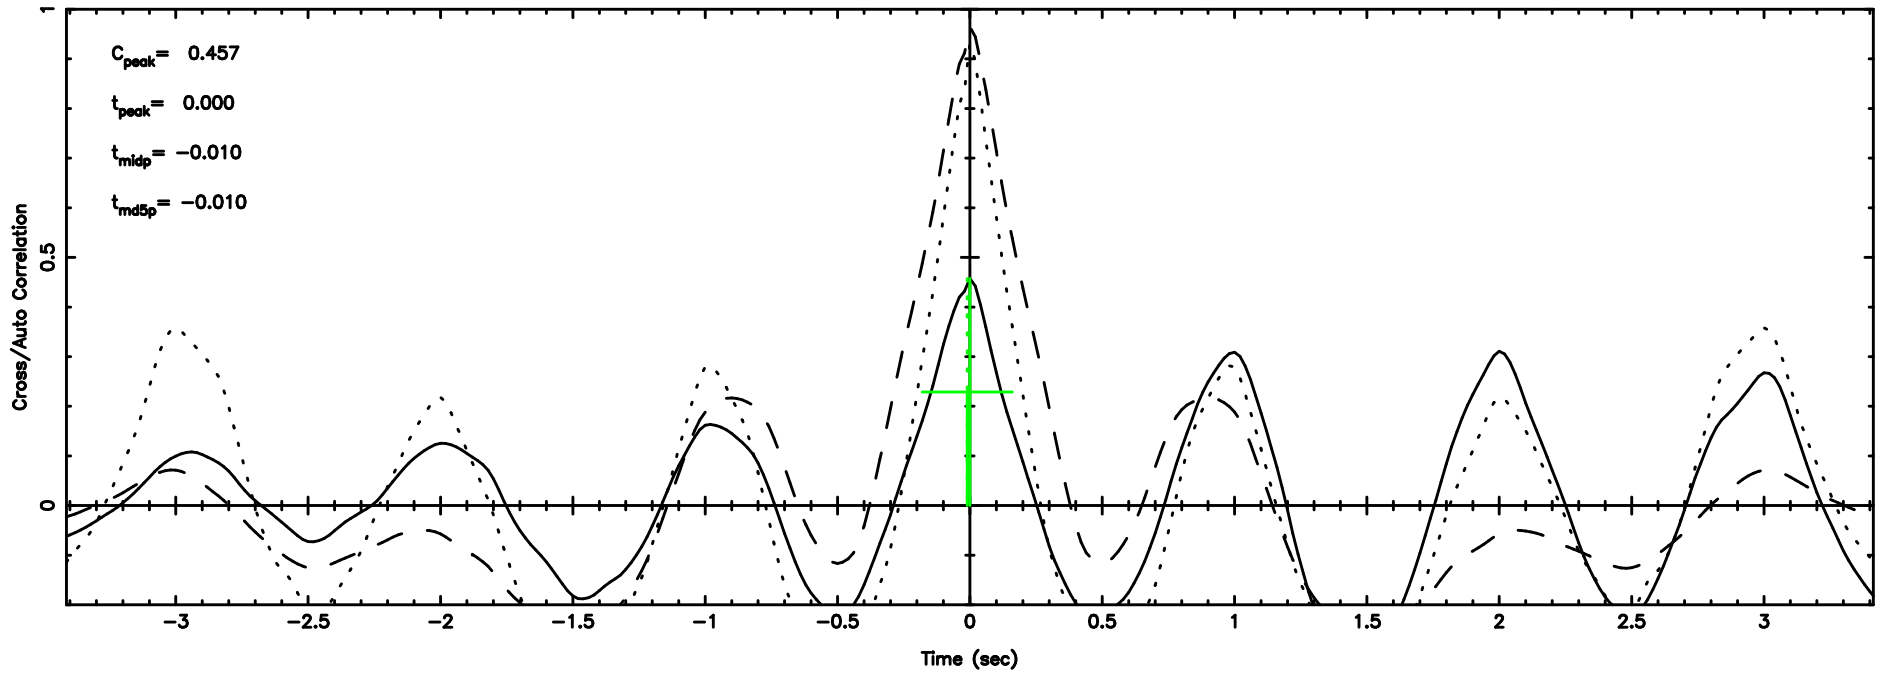

Frequency (Hz)

2347-02 2026/05/08 23.58UT TOYOKAWA-FUJI