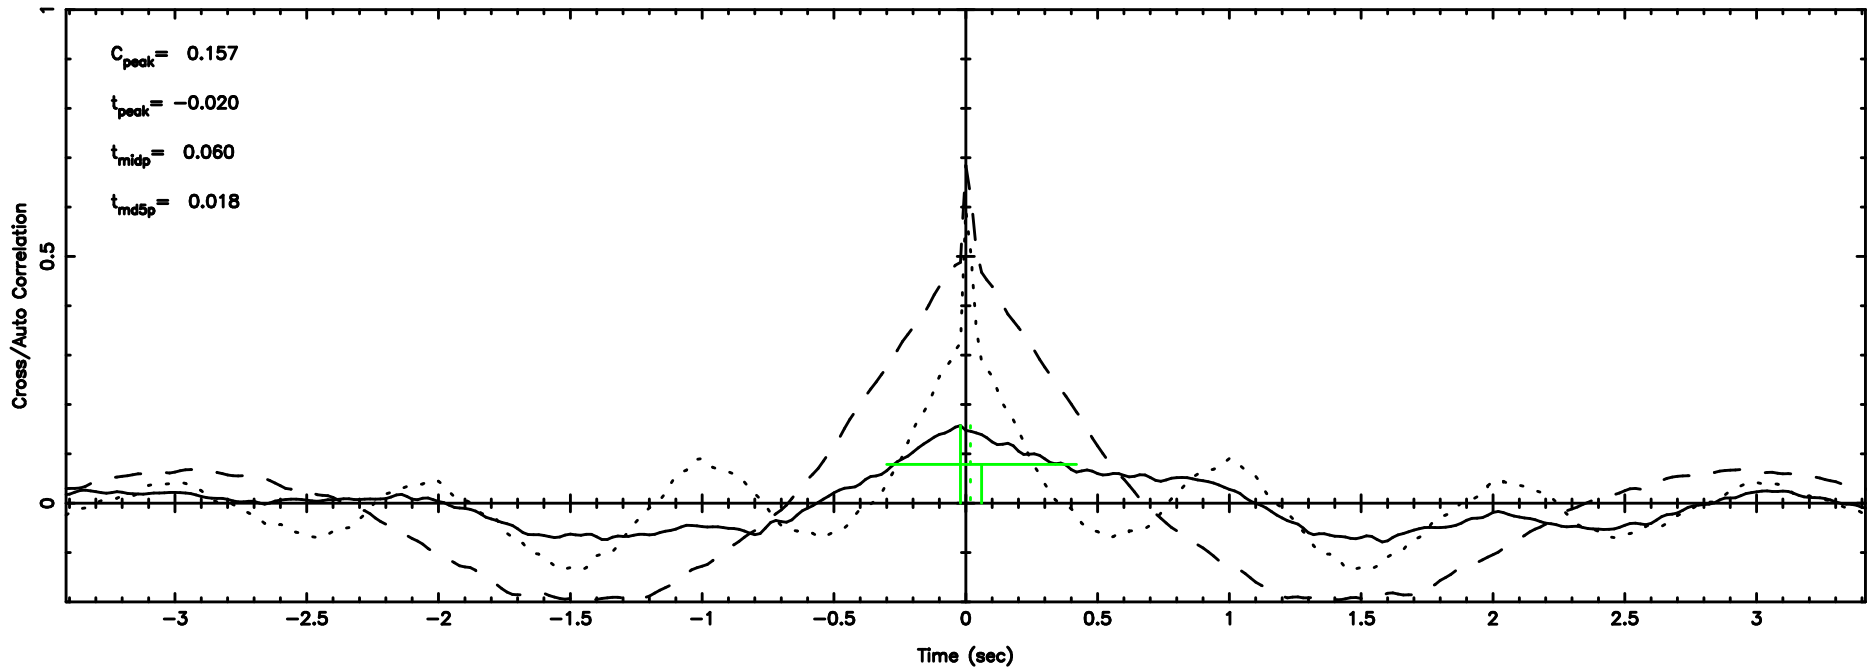

T20260509104722

BLK:20,SNR1: 1.4877 ,SNR2: 6.1301

K20260509104719

BLK:20,SNR1: 0.56402 ,SNR2: 2.5754

0202+15 2026/05/09 1.82UT TOYOKAWA-KISO