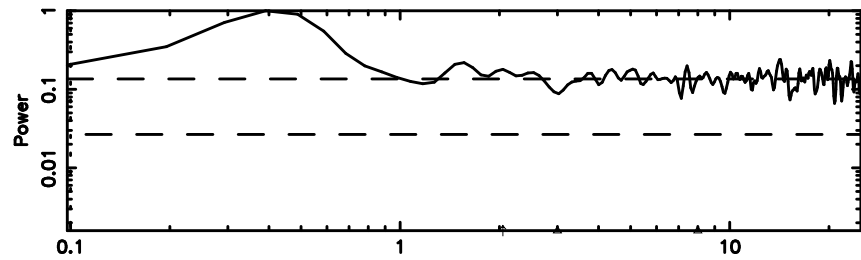

BLK: 6,SNR1: 0.14612 ,SNR2: 1.2653