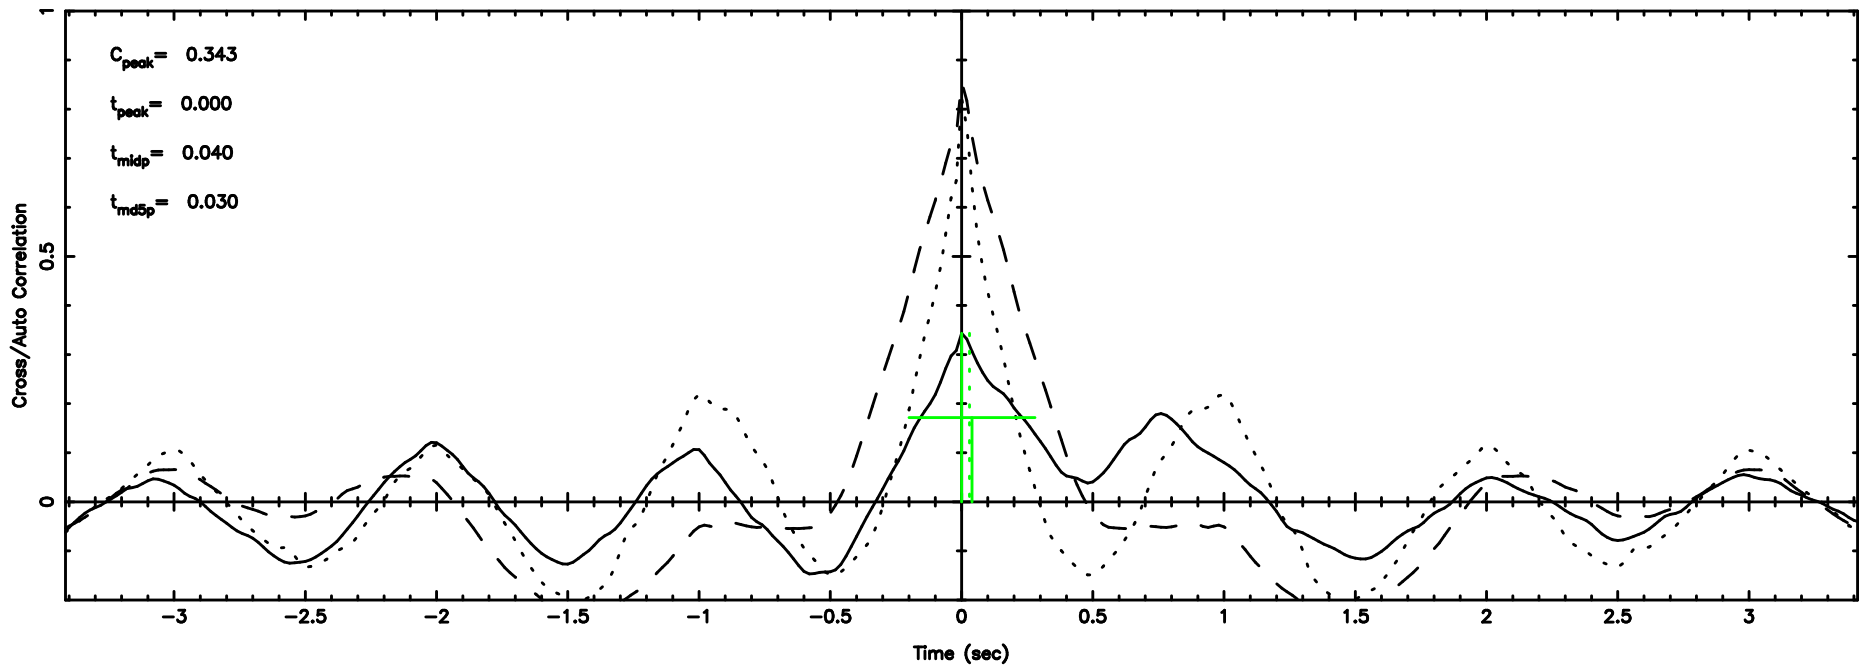

0531+194 2026/05/09 5.31UT FUJI -KISO

T20260509142518

BLK: 9,SNR1: 9.0012 ,SNR2: 15.712

F20260509142520

BLK: 9,SNR1: 10.293 ,SNR2: 18.295

3C147 2026/05/09 5.45UT TOYOKAWA-FUJI

T20260509142518

BLK: 9,SNR1: 7.2771 ,SNR2: 12.445