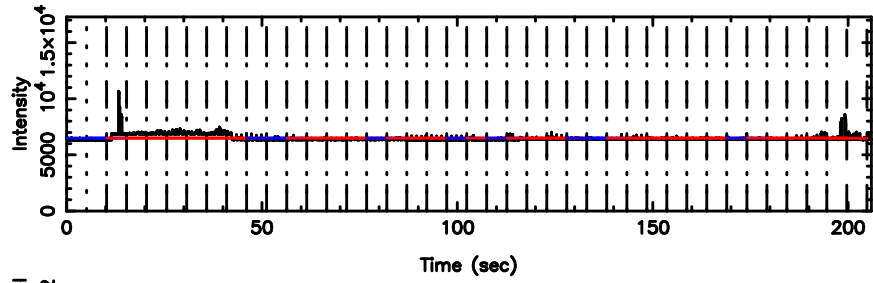

K20260509065549

BLK: 8,SNR1: 11.033 ,SNR2: 23.985

Frequency (Hz)

2210+016 2026/05/08 21.96UT TOYOKAWA-KISO

F2026050906553

BLK:10,SNR1: 5.7912 ,SNR2: 10.424

K20260509065549

BLK:10,SNR1: 8.2666 ,SNR2: 14.430