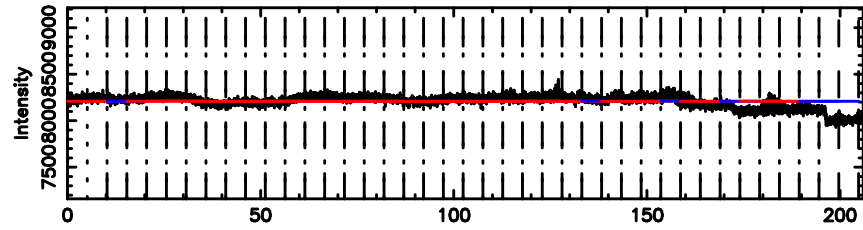

T20260509144205