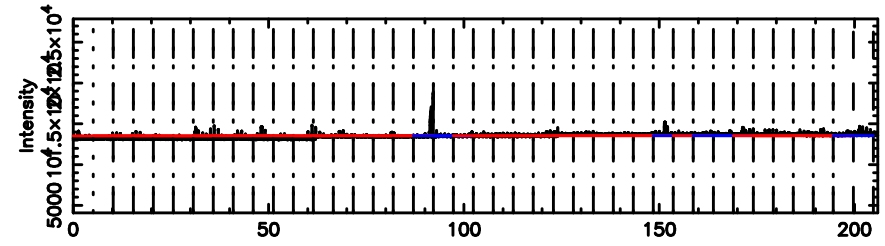

Frequency (Hz)

K20260509070311