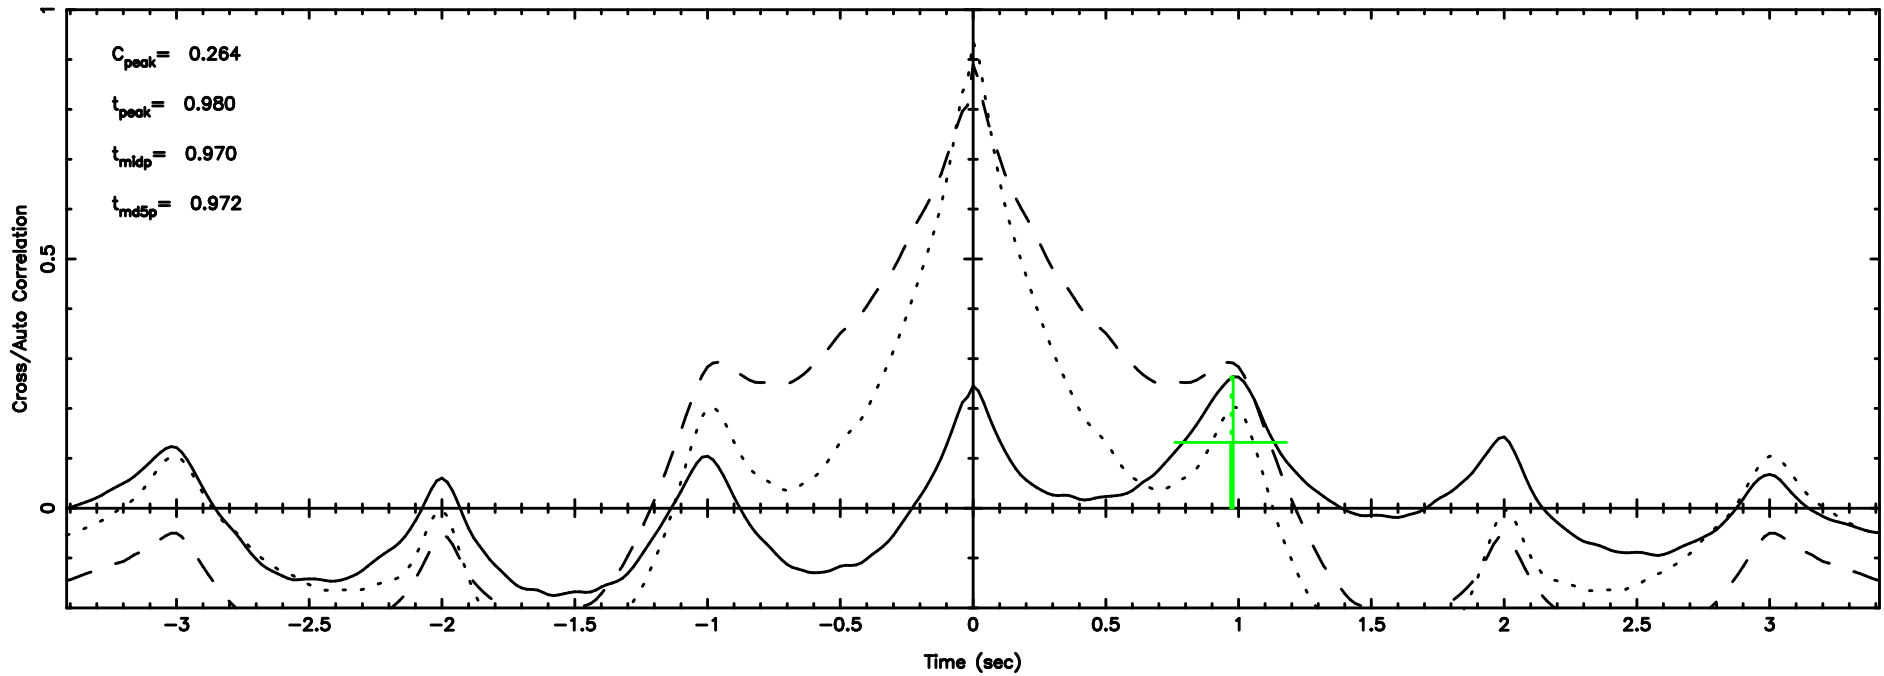

Frequency (Hz)

T20260509062529

BLK: 7,SNR1: 13.027 ,SNR2: 31.354

Frequency (Hz)

F20260509062531

BLK: 7,SNR1: 45.454 ,SNR2: 48.814

Frequency (Hz)

2139+028 2026/05/08 21.45UT TOYOKAWA-FUJI