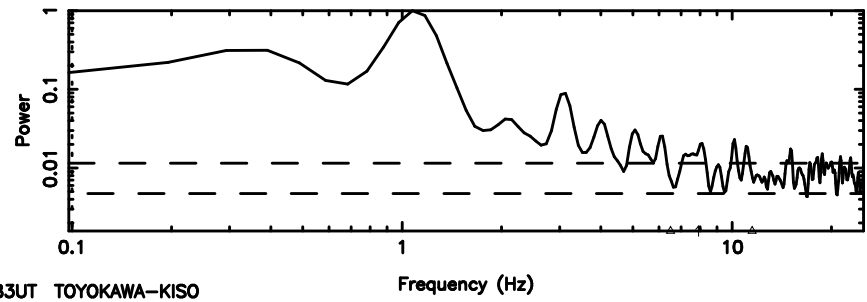

BLK: 6,SNR1: 2.4299 ,SNR2: 6.4478