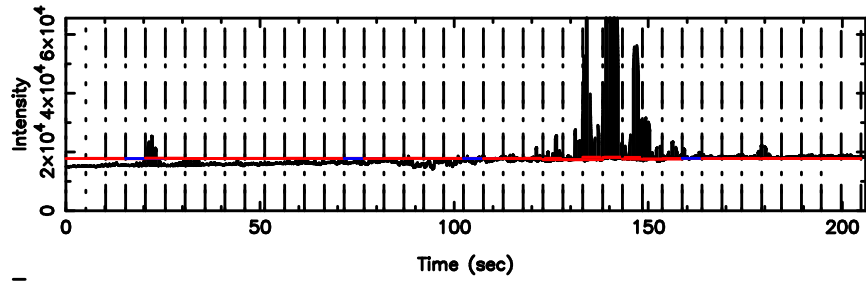

T20260509105913