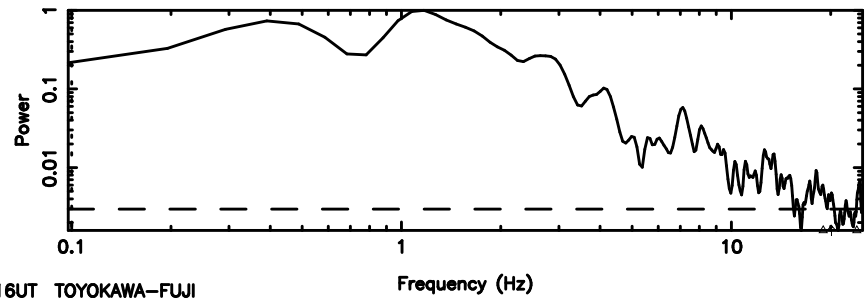

T20260509160742

BLK: 5,SNR1: 2.5308 ,SNR2: 8.0477

F20260509160744

BLK: 5,SNR1: 27.695 ,SNR2: 27.436

0723+10 2026/05/09 7.16UT TOYOKAWA-FUJI

T20260509160742

BLK: 8,SNR1: 2.5317 ,SNR2: 8.0499

Frequency (Hz)