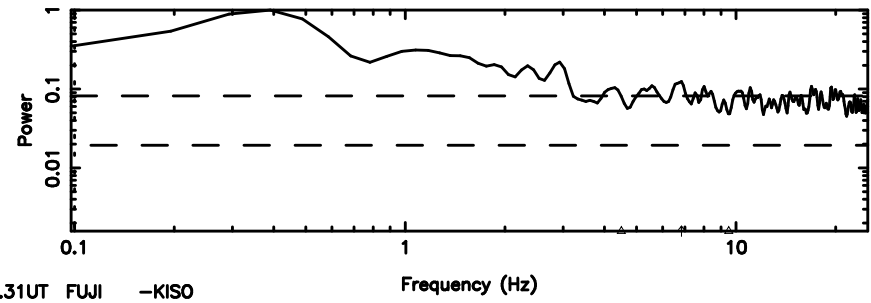

BLK:16,SNR1: 0.63968 ,SNR2: 5.5876

K20260509141653

BLK:16,SNR1: 0.28913 ,SNR2: 1.6147

0531+194 2026/05/09 5.31UT TOYOKAWA-KISO

F20260509141658

BLK: 9,SNR1: 0.12643E-01,SNR2: 1.1017

K20260509141653

BLK: 9,SNR1: 0.35142 ,SNR2: 1.2634