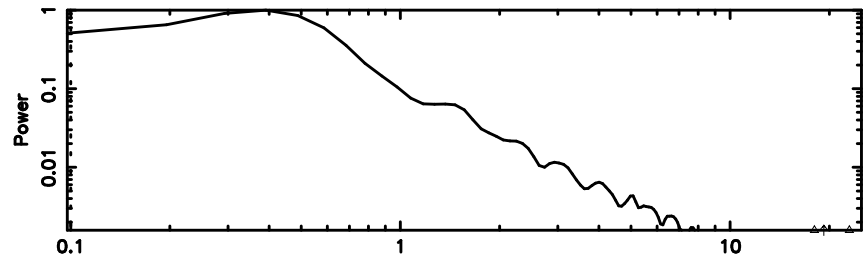

BLK:12,SNR1: 107.44 ,SNR2: 111.29