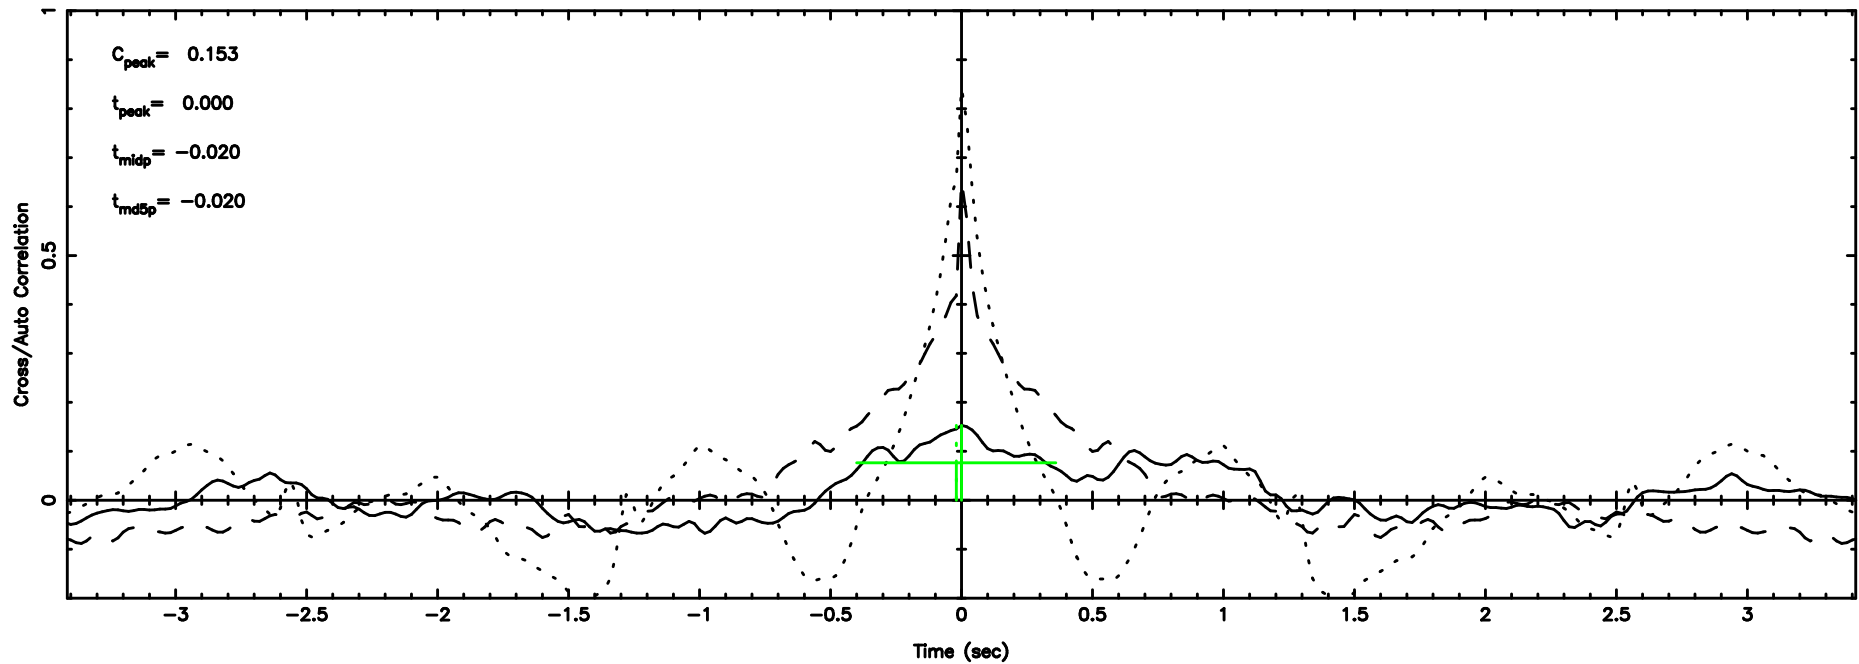

0703+138 2026/05/09 6.83UT TOYOKAWA-FUJI