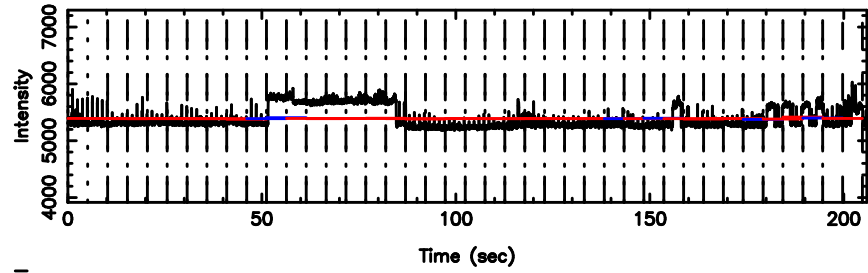

F20260509112512