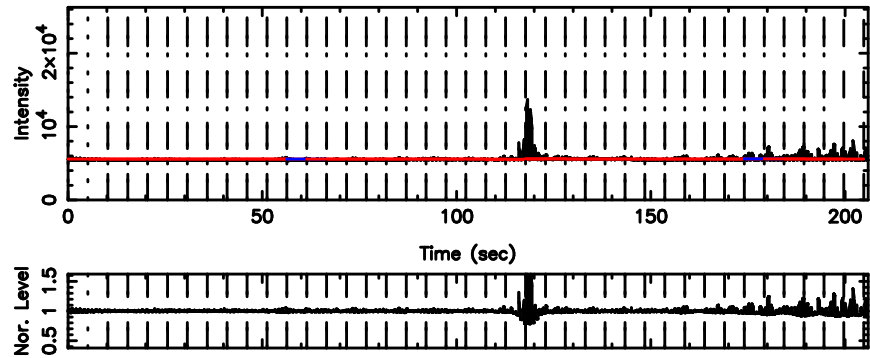

3C48 2026/05/09 1.37UT TOYOKAWA-KISO

K20260509102029

BLK: 3, SNR1: 4.1689 ,SNR2: 12.933

Frequency (Hz)

F20260509102033

K20260509102029

T20260509104015

BLK: 2,SNR1: 26.778 ,SNR2: 41.002