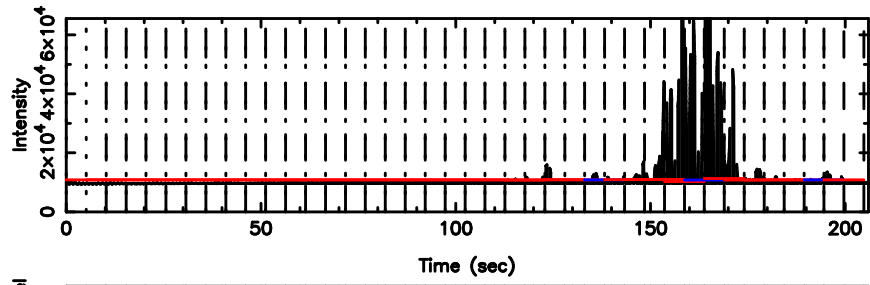

T20260509090516