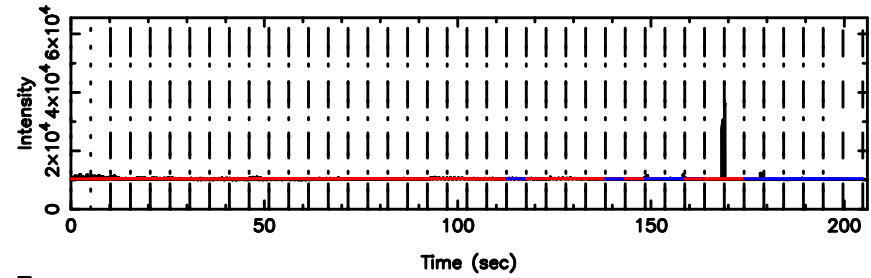

K20260509142515