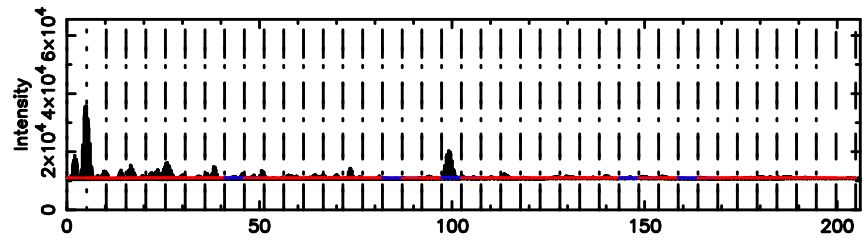

BLK: 5, SNR1: 5.5056 , SNR2: 13.969

Frequency (Hz)

K20260509165542

BLK: 5, SNR1: 6.9604 , SNR2: 23.320

Frequency (Hz)

3C196 2026/05/09 7.96UT TOYOKAWA-KISO

F20260509165546

BLK: 4,SNR1: 1.1092 ,SNR2: 6.2491