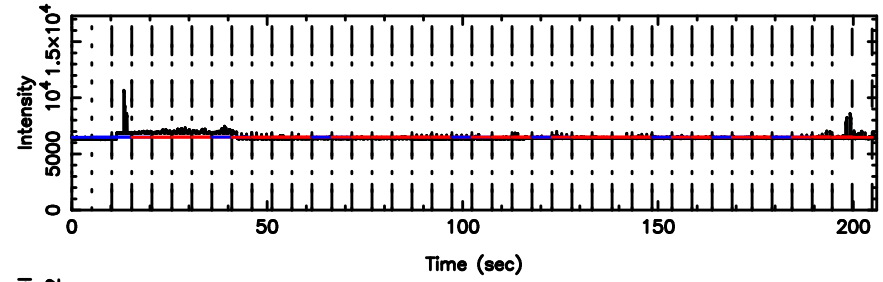

Frequency (Hz)

F20260509065553