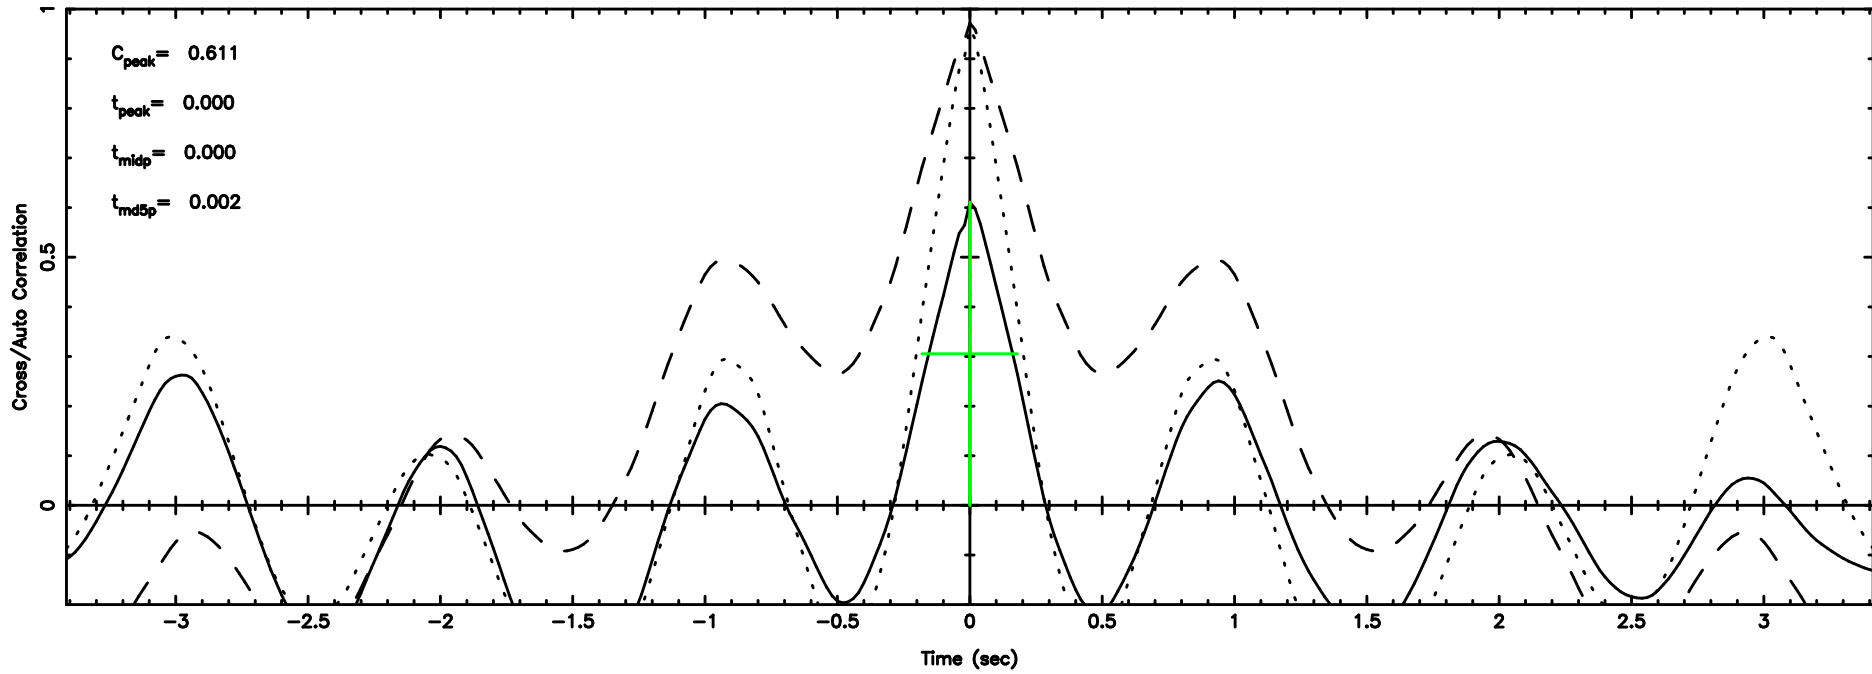

T20260509083321

BLK: 1,SNR1: 39.686 ,SNR2: 70.692

K20260509083319

BLK: 1,SNR1: 24.090 ,SNR2: 43.198

2347-02 2026/05/08 23.58UT TOYOKAWA-KISO