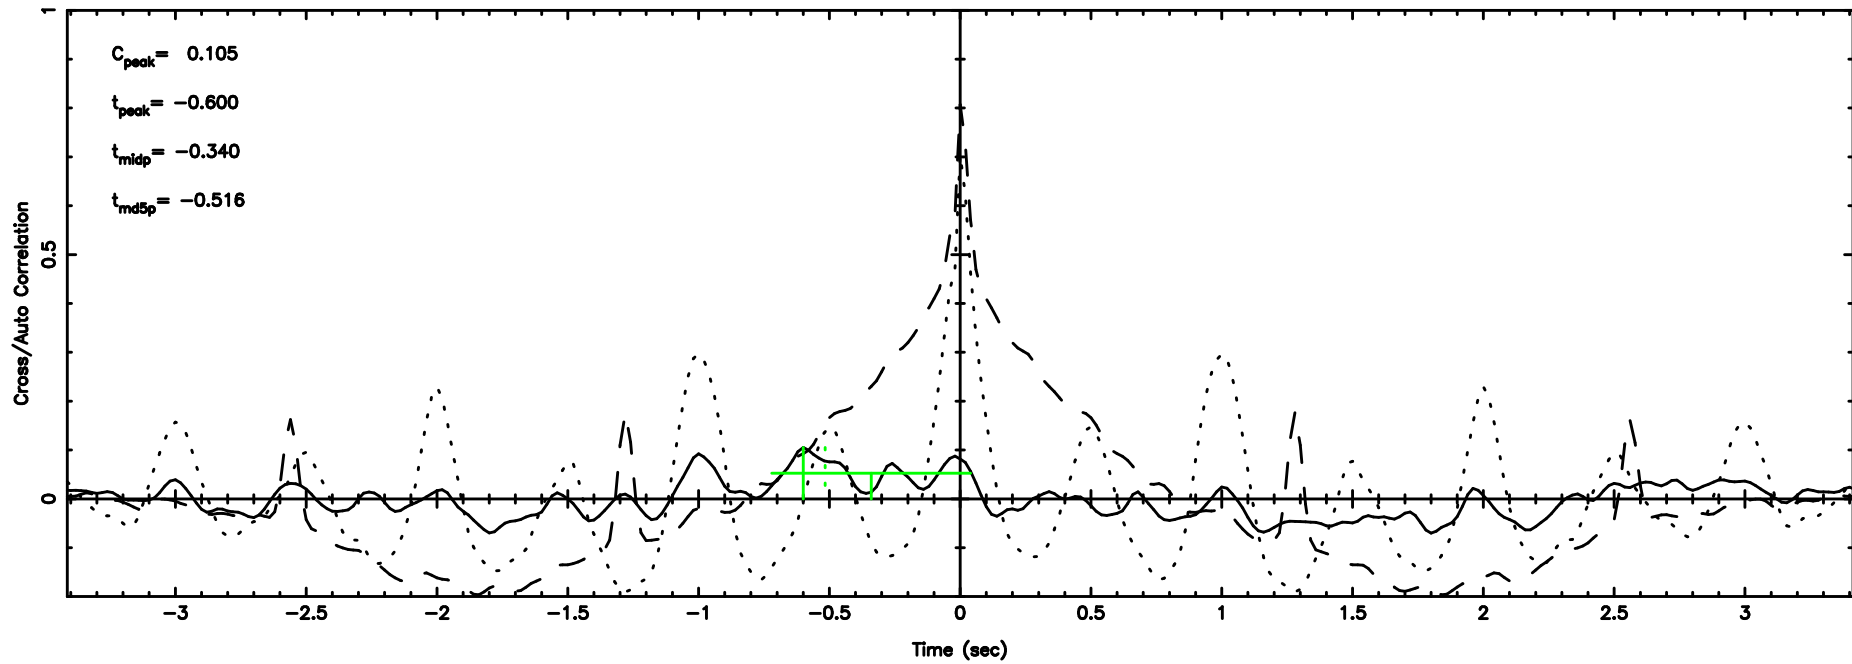

Frequency (Hz)

0741-06 2026/05/09 7.46UT FUJI -KISO