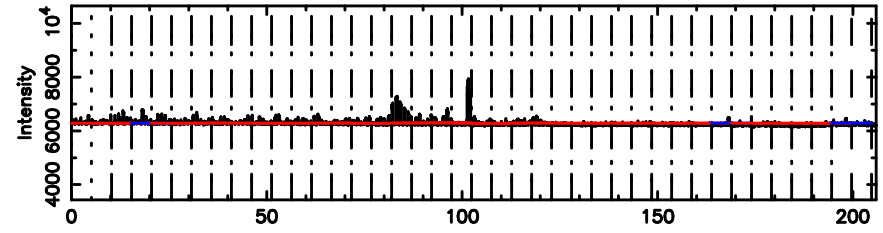

2210+016 2026/05/08 21.96UT FUJI -KISO

T20260509070314

BLK: 3,SNR1: 4.4854 ,SNR2: 12.832

Frequency (Hz)

F20260509070316

BLK: 3,SNR1: 13.149 ,SNR2: 30.296

Frequency (Hz)

2217+128 2026/05/08 22.08UT TOYOKAWA-FUJI