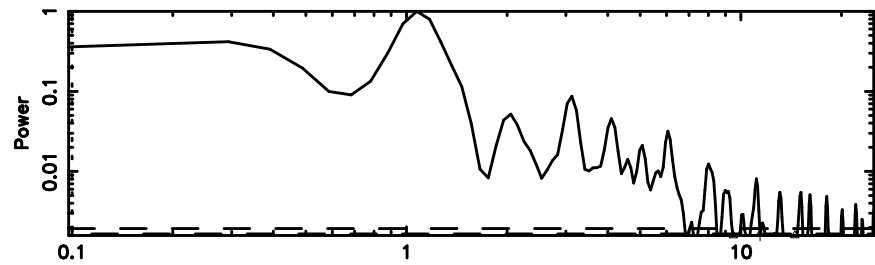

BLK: 3,SNR1: 16.237 ,SNR2: 28.698