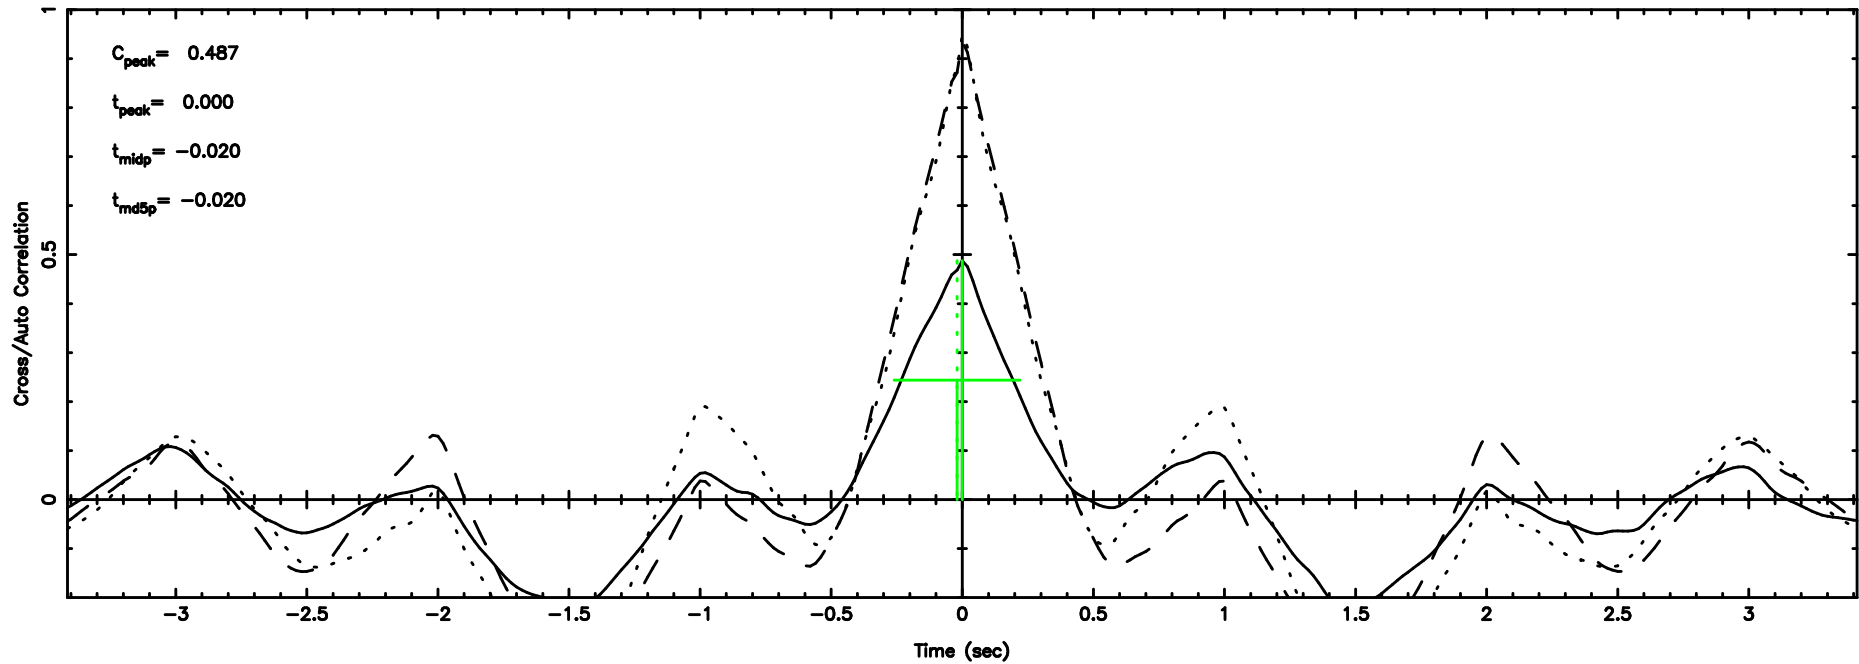

T20260509144950

BLK: 5,SNR1: 32.554 ,SNR2: 50.047

K20260509144947

BLK: 5,SNR1: 16.556 ,SNR2: 29.436

0605-08 2026/05/09 5.86UT TOYOKAWA-KISO