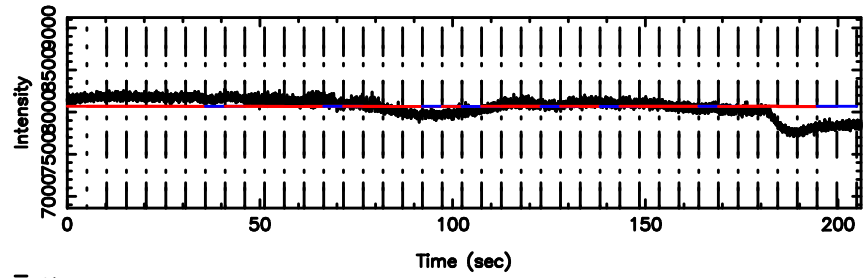

T20260509162558