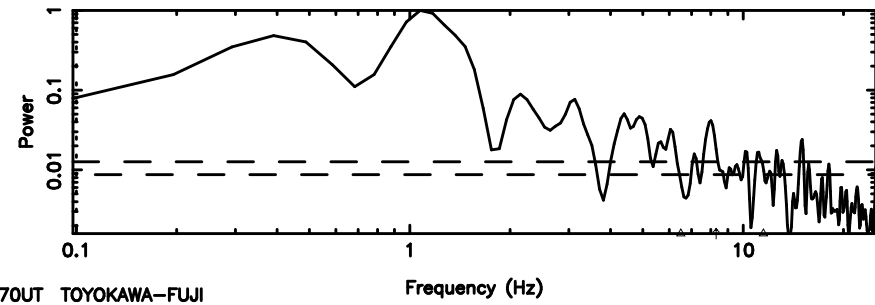

K20260509083319

No. Good Data

2347-02 2026/05/08 23.58UT FUJI -KISO

T20260509084014

BLK: 2, SNR1: 2.8002 ,SNR2: 8.3832

F20260509084016

BLK: 2, SNR1: 2.6899 ,SNR2: 7.1503

2354+14 2026/05/08 23.70UT TOYOKAWA-FUJI