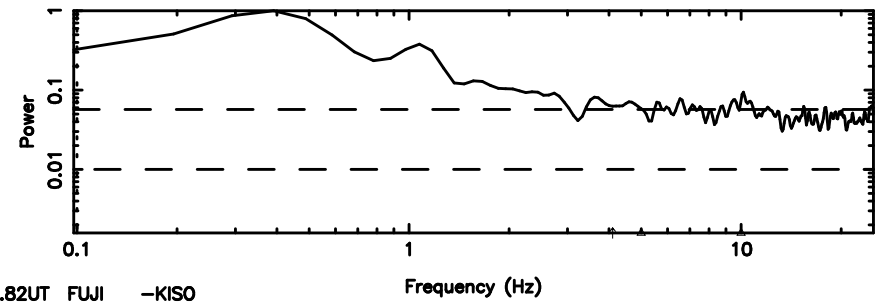

BLK:12,SNR1: 0.44738 ,SNR2: 2.5649

0202+15 2026/05/09 1.82UT FUJI -KISO