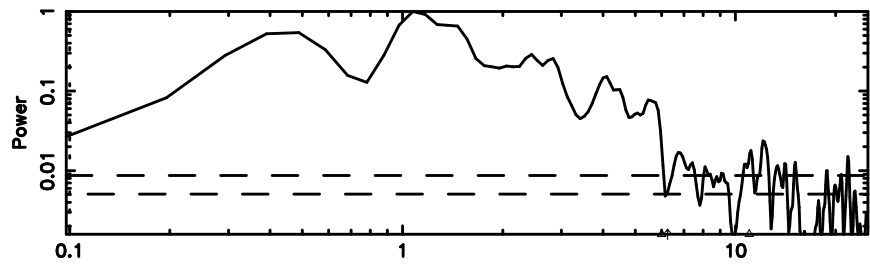

3C12 2026/05/09 0.29UT FUJI -KISO

K20260509091528

BLK: 4, SNR1: 13.950 , SNR2: 25.215

T20260509092932

BLK: 7, SNR1: 6.9060 , SNR2: 22.736

Frequency (Hz)

0044-056 2026/05/09 0.52UT TOYOKAWA-FUJI

F20260509092934