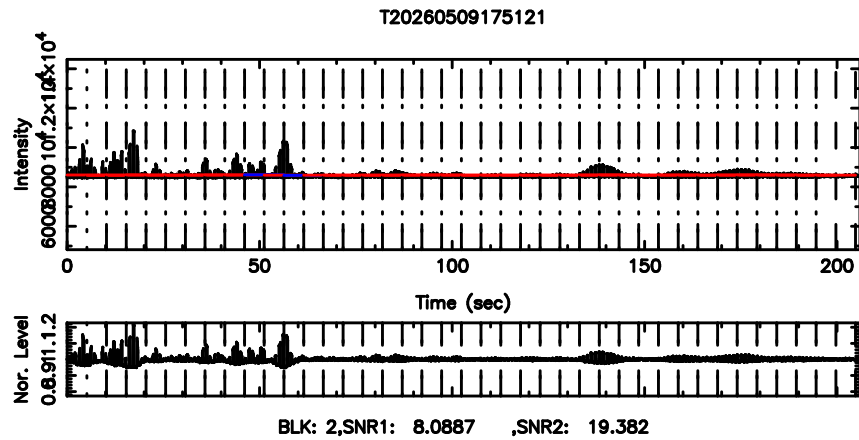

3C216 2026/05/09 8.88UT TOYOKAWA-KISO