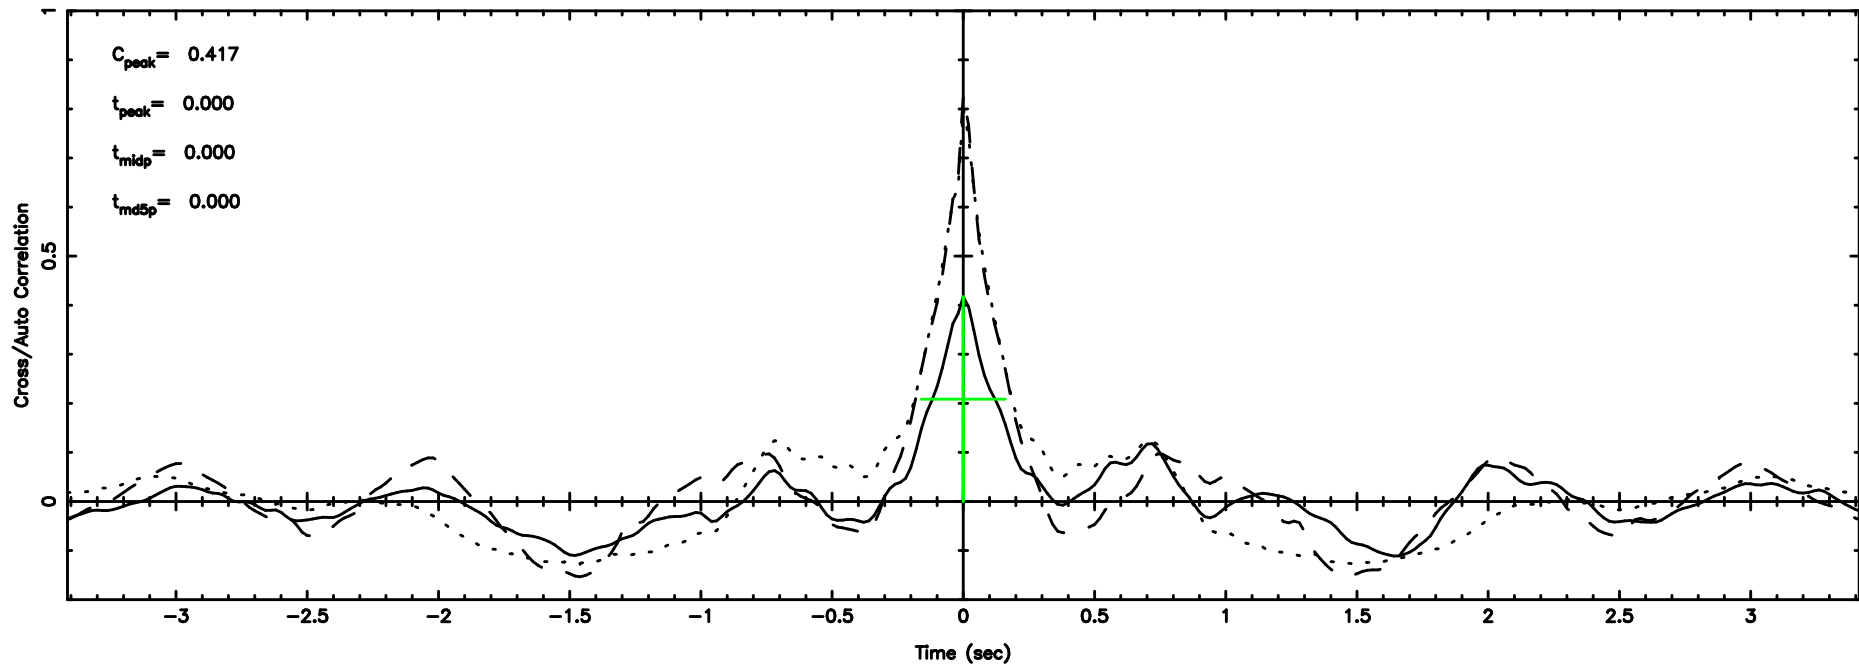

F20260509142520

BLK: 9,SNR1: 7.7814 ,SNR2: 13.596

K20260509142515

BLK: 9,SNR1: 7.8292 ,SNR2: 20.232

3C147 2026/05/09 5.45UT FUJI -KISO