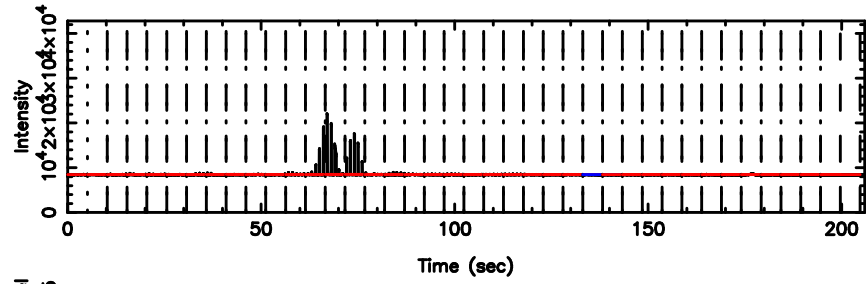

T20260509131523