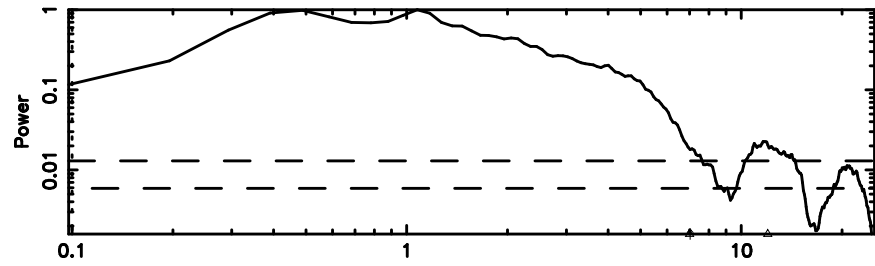

Frequency (Hz)

2131+379 2026/05/08 21.31UT TOYOKAWA-KISO

F20260509061659

BLK:25,SNR1: 7.5383 ,SNR2: 21.937

Frequency (Hz)

2131+379 2026/05/08 21.31UT FUJI -KISO

K20260509061655

BLK:25,SNR1: 6.9869 ,SNR2: 20.526