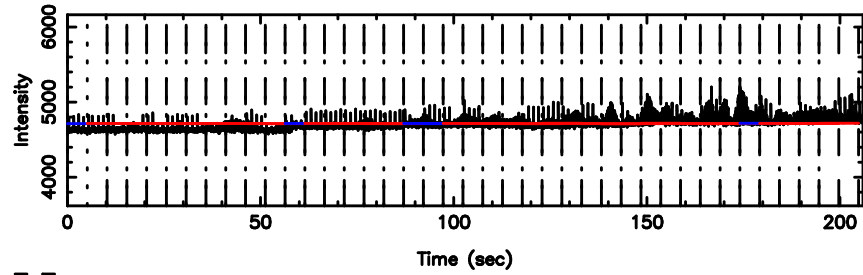

F20260509144207