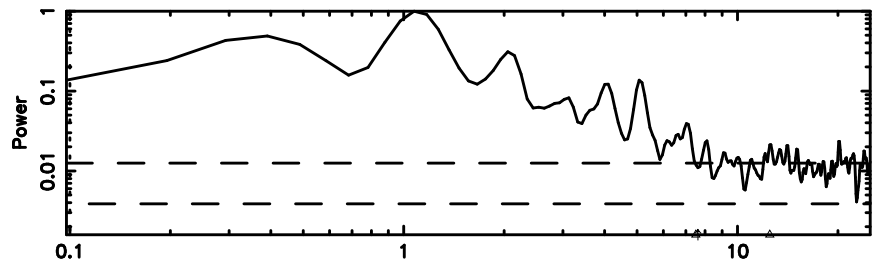

K20260509072409

BLK: 3,SNR1: 0.17408 ,SNR2: 5.4040

Frequency (Hz)

2238-113 2026/05/08 22.43UT FUJI -KISO

Frequency (Hz)

T20260509073700

BLK: 7,SNR1: 3.8265 ,SNR2: 10.137

Frequency (Hz)