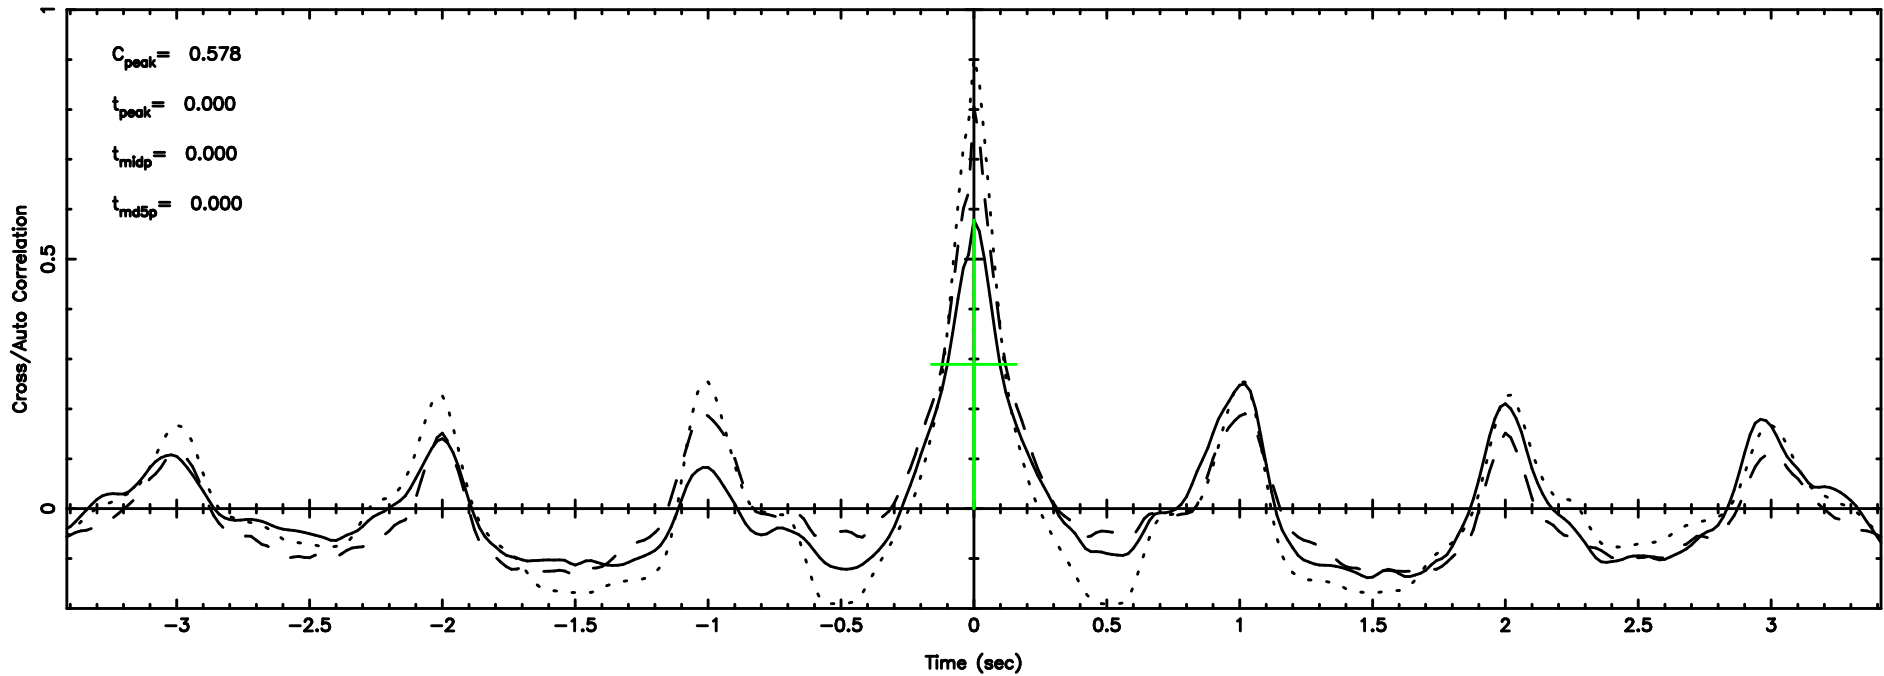

Frequency (Hz)

2111+301 2026/05/08 20.98UT TOYOKAWA-FUJI