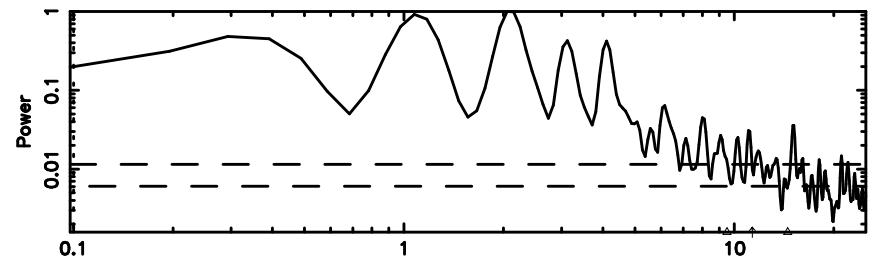

BLK: 6,SNR1: 5.5826 ,SNR2: 10.054