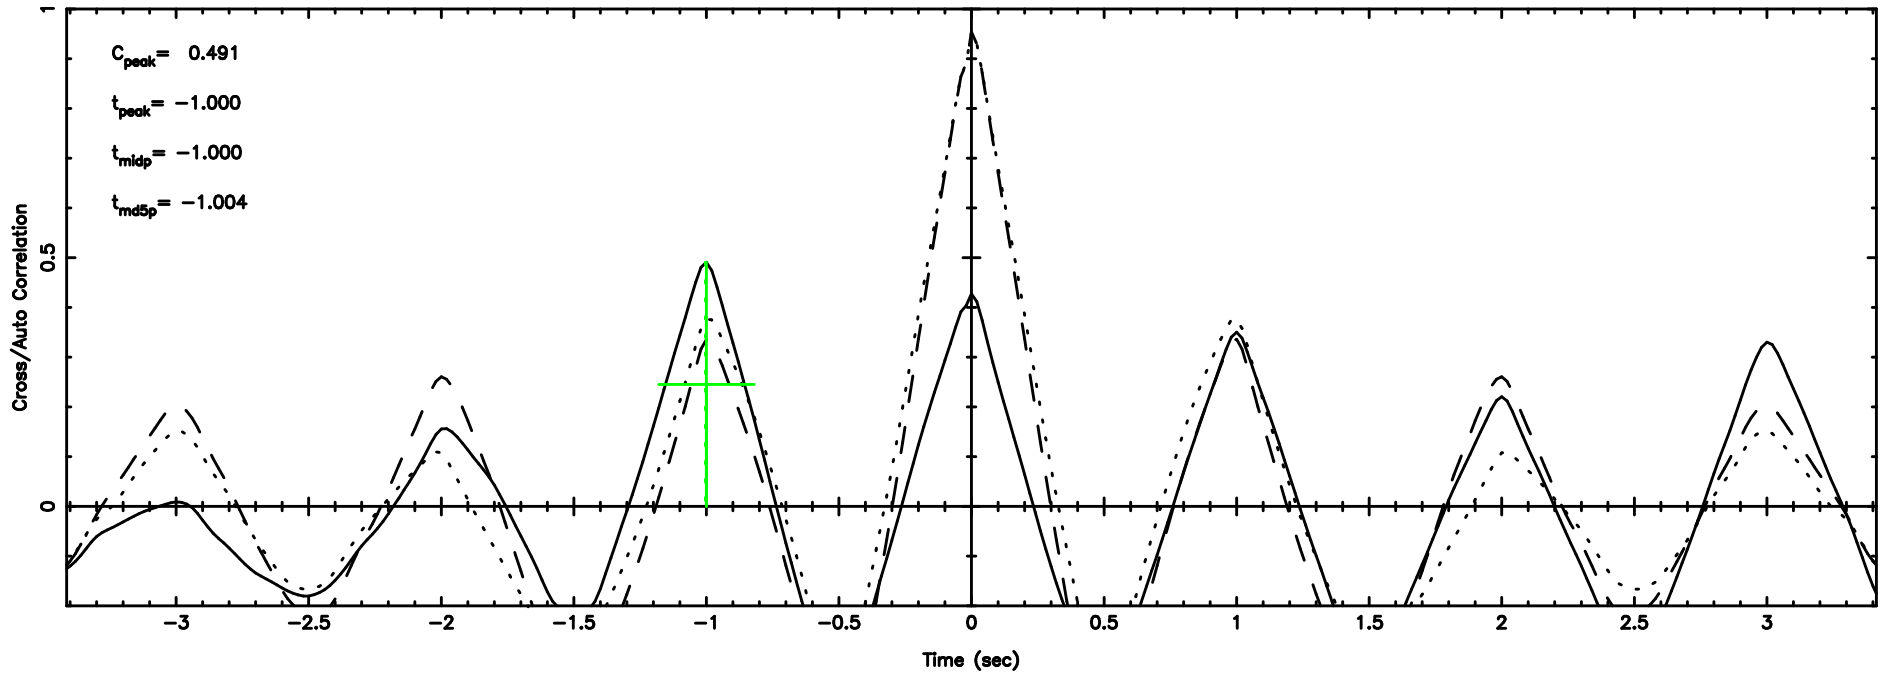

3C446 2026/05/08 22.18UT TOYOKAWA-KISO

K20260509070858

BLK: 2,SNR1: 18.797 ,SNR2: 33.785

Frequency (Hz)

F20260509070902

BLK: 4,SNR1: 17.770 ,SNR2: 32.135

Frequency (Hz)

3C446 2026/05/08 22.18UT FUJI -KISO