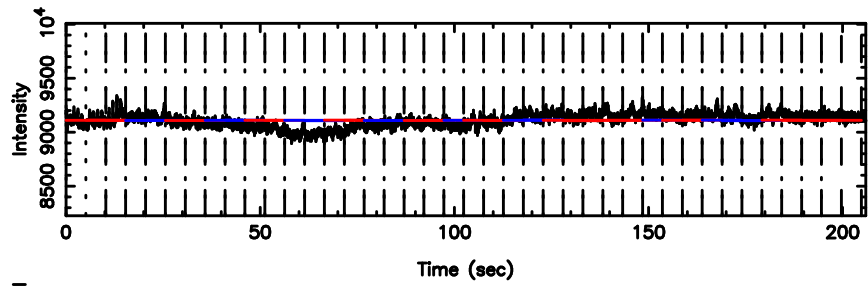

T20260509104722