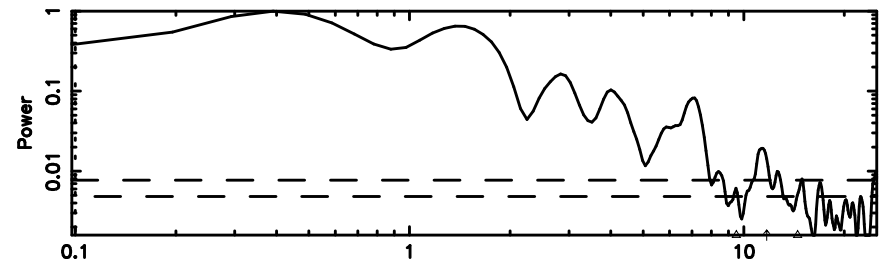

BLK:10,SNR1: 8.5448 ,SNR2: 14.945