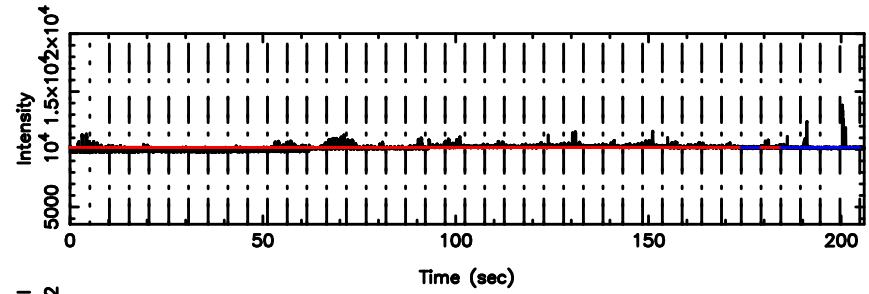

K20260509160739

BLK: 8,SNR1: 8.2494 ,SNR2: 14.436

Frequency (Hz)

0723+10 2026/05/09 7.16UT TOYOKAWA-KISO

F20260509160744

BLK: 4,SNR1: 18.750 ,SNR2: 20.262

Frequency (Hz)

K20260509160739