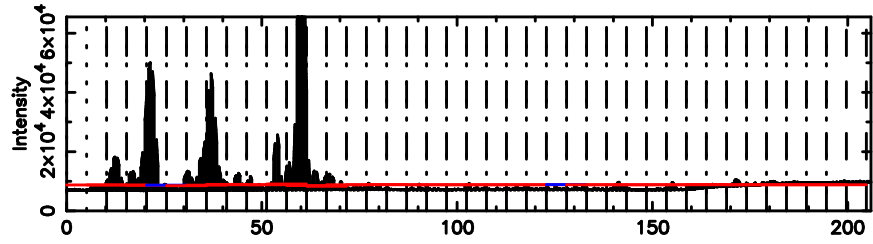

BLK: 6,SNR1: 12.911 ,SNR2: 27.633

Frequency (Hz)

K20260509070311

BLK: 6,SNR1: 6.3910 ,SNR2: 14.570

Frequency (Hz)

2217+128 2026/05/08 22.08UT FUJI -KISO

T20260509070900

BLK: 2,SNR1: 22.804 ,SNR2: 44.571