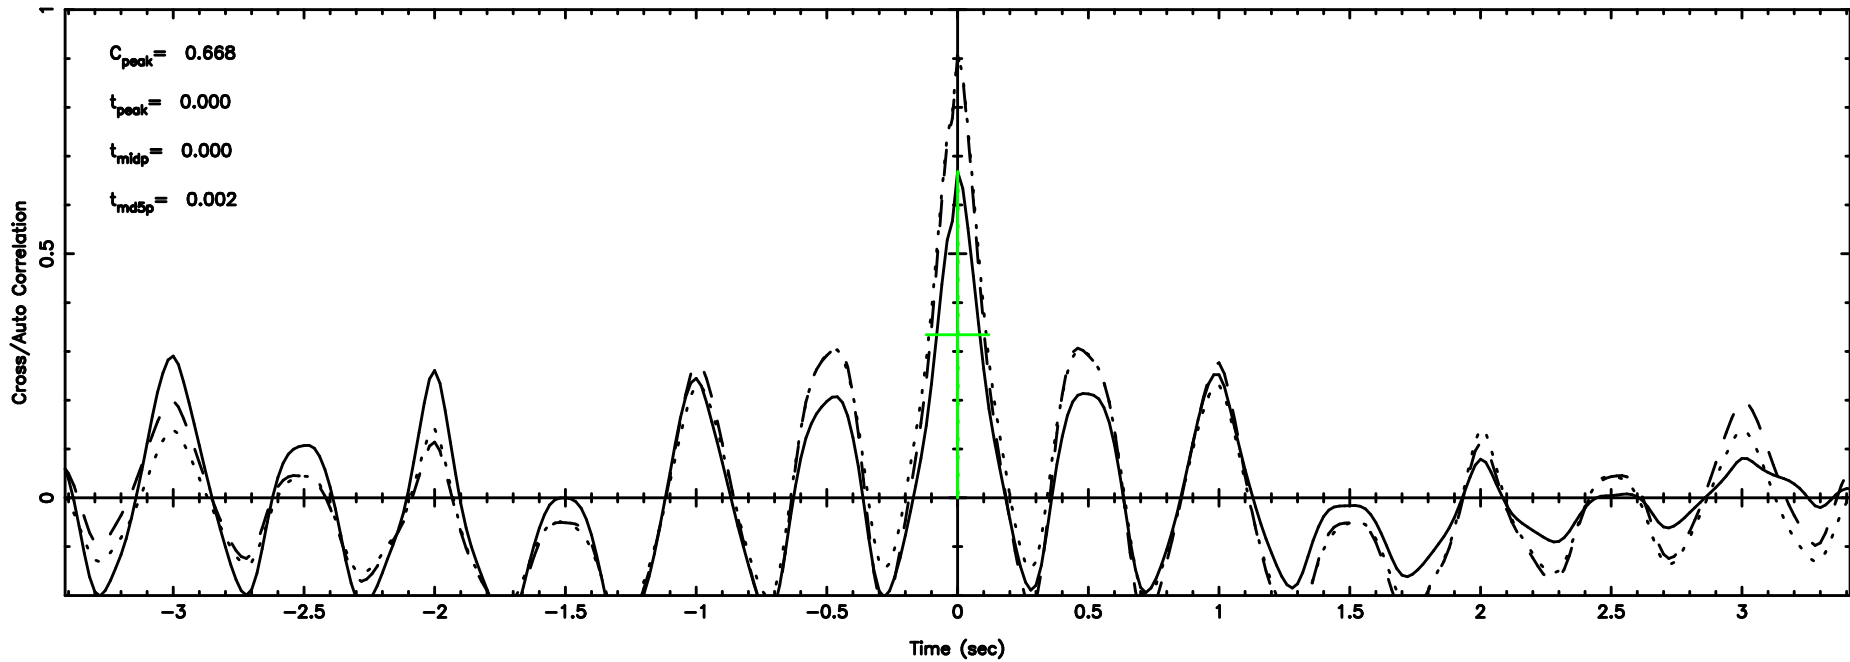

Frequency (Hz)

3C196 2026/05/09 7.96UT FUJI -KISO