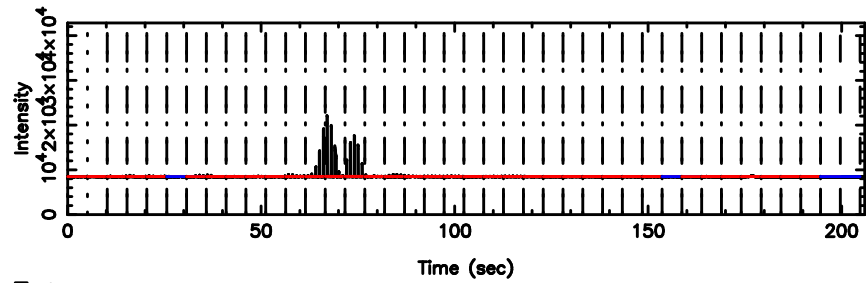

T20260509131523