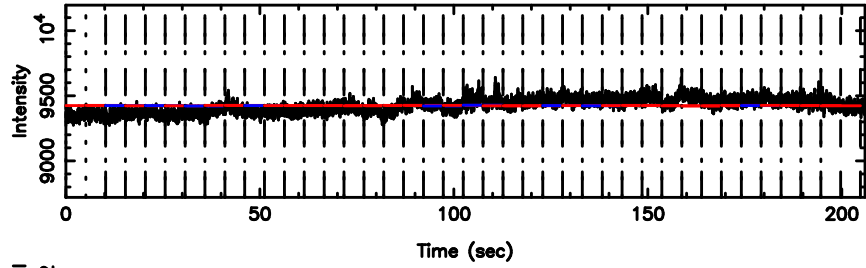

BLK:13,SNR1: 0.45693 ,SNR2: 3.9512

3C71 2026/05/09 2.45UT TOYOKAWA-FUJI

F20260509112512

BLK:13,SNR1: 5.4294 ,SNR2: 11.930

T20260509112510

BLK: 9,SNR1: 0.43852 ,SNR2: 3.1075

3C71 2026/05/09 2.45UT TOYOKAWA-KISO