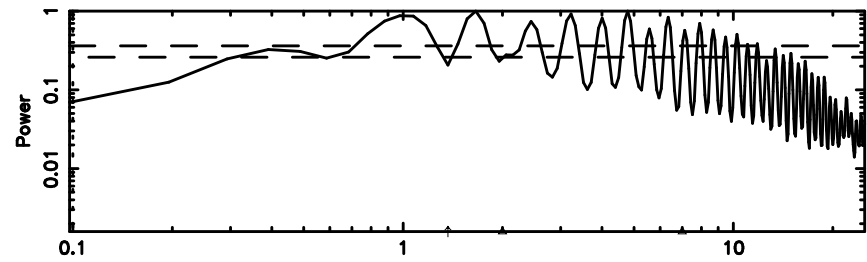

BLK: 8,SNR1:-0.34814 ,SNR2: 0.39349