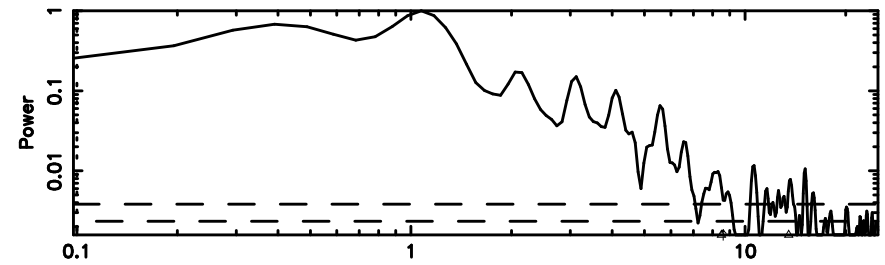

T20260509070314

BLK: 2,SNR1: 5.5475 ,SNR2: 12.681

Frequency (Hz)

2217+128 2026/05/08 22.08UT TOYOKAWA-KISO

K20260509070311

BLK: 2,SNR1: 14.324 ,SNR2: 33.671

Frequency (Hz)

F20260509070316