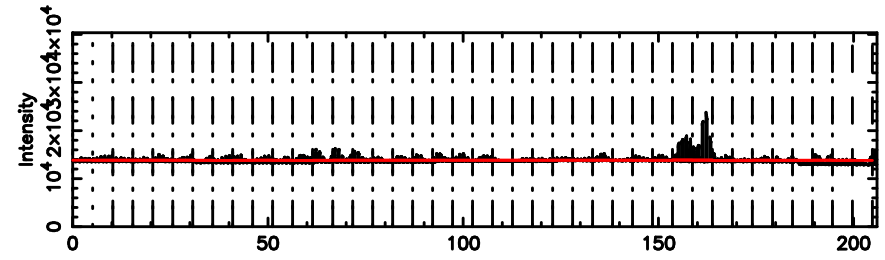

K20260509071542

No.Good Data