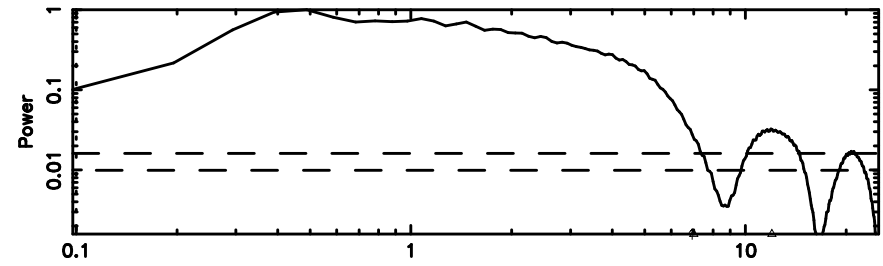

Frequency (Hz)

2131+379 2026/05/08 21.31UT TOYOKAWA-KISO

F20260509061659

BLK:25,SNR1: 7.5383 ,SNR2: 21.937

Frequency (Hz)

2131+379 2026/05/08 21.31UT FUJI -KISO

K20260509061655

BLK:25,SNR1: 6.9869 ,SNR2: 20.526