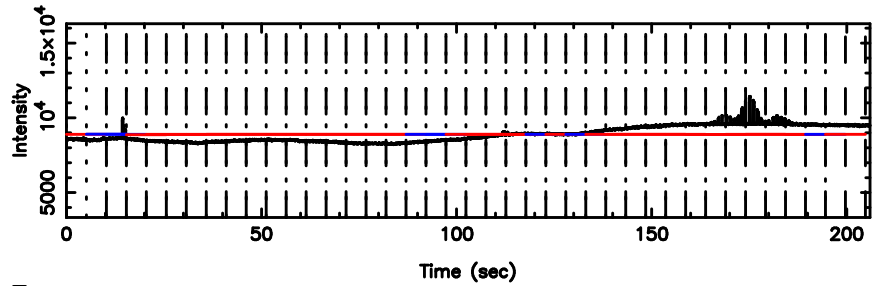

T20260509074442