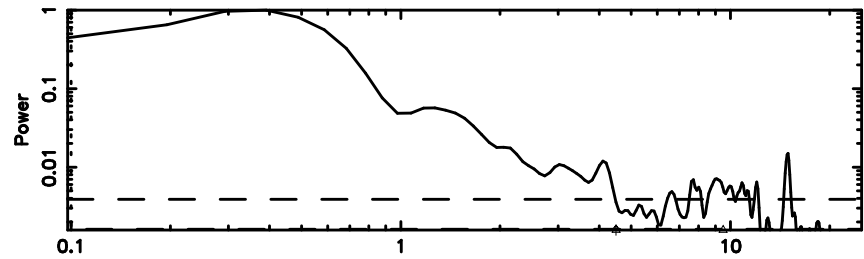

BLK:12,SNR1: 6.5404 ,SNR2: 30.142