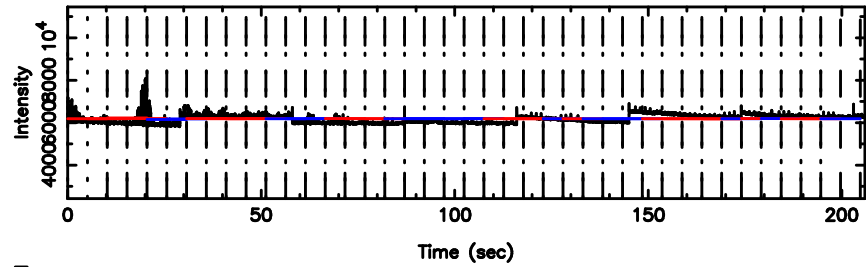

T20260509130747

BLK: 9,SNR1: 2.5230 ,SNR2: 12.437

K20260509130744

BLK: 9,SNR1: 5.3642 ,SNR2: 9.3550

0422+178 2026/05/09 4.16UT TOYOKAWA-KISO

F20260509130749

BLK:17,SNR1: 5.5987 ,SNR2: 12.506

K20260509130744