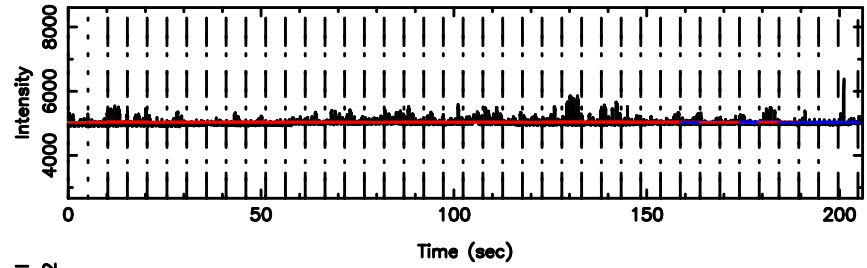

F20260509160744