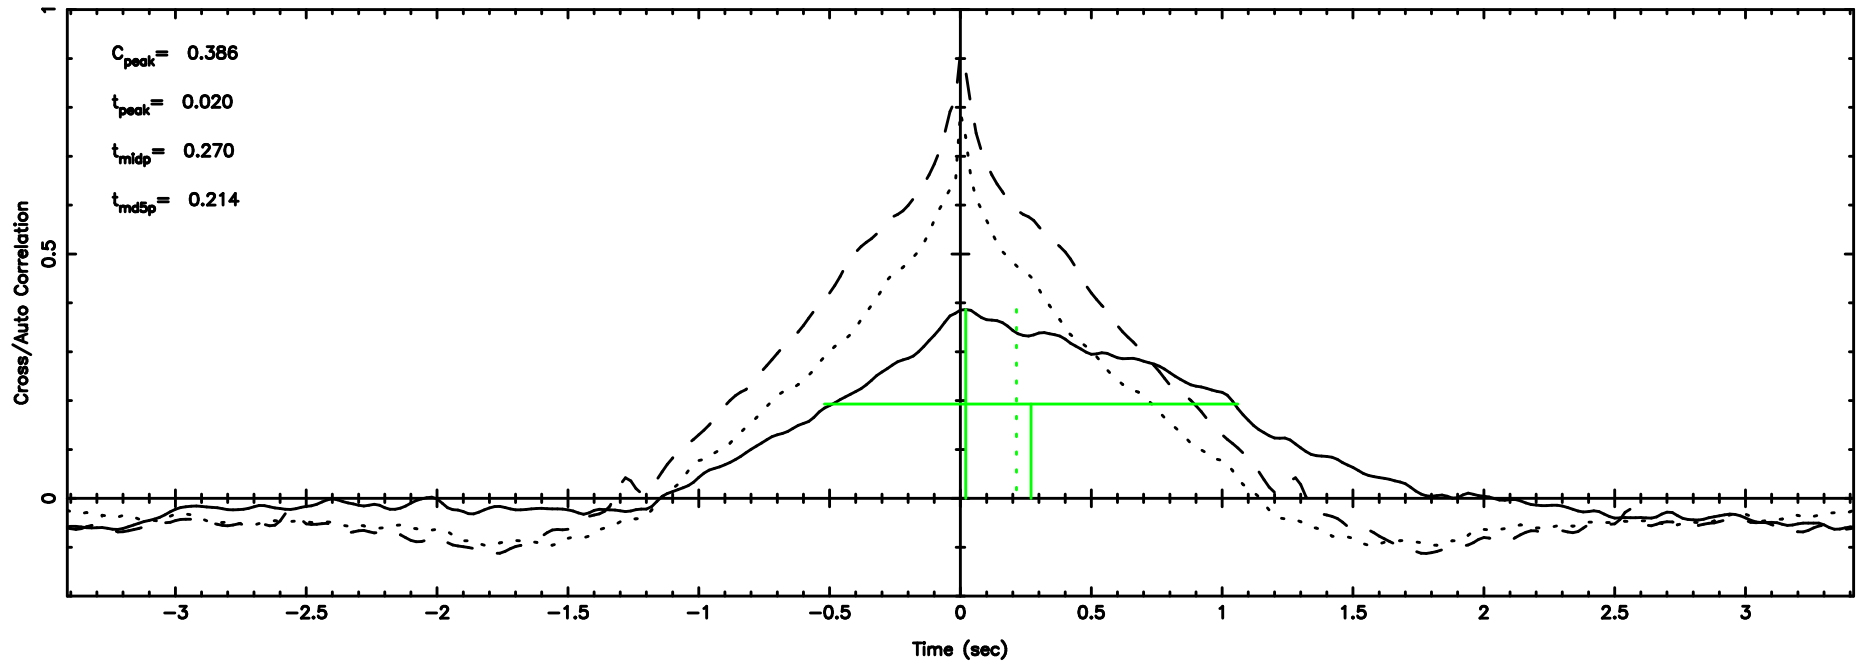

Frequency (Hz)

0732+33 2026/05/09 7.33UT FUJI -KISO