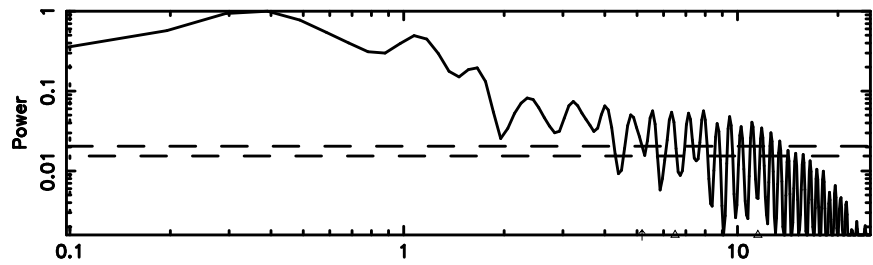

BLK: 7,SNR1: 10.848 ,SNR2: 19.216

Frequency (Hz)

K20260509072409

BLK: 7,SNR1: 12.000 ,SNR2: 21.091

Frequency (Hz)

2238-113 2026/05/08 22.43UT TOYOKAWA-KISO

F20260509072413

BLK: 3,SNR1: 1.6682 ,SNR2: 7.5107