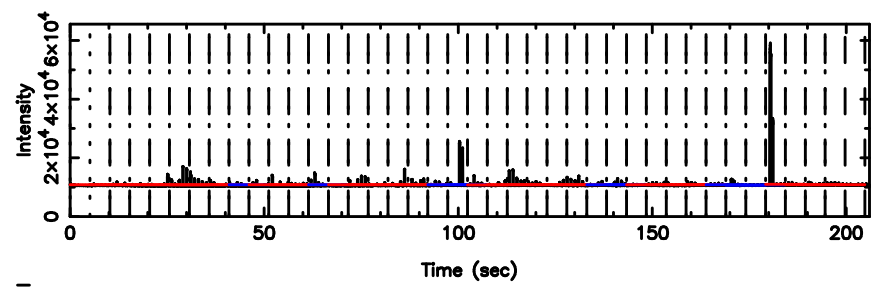

T20260509110655

BLK: 5,SNR1: 4.1615 ,SNR2: 12.462

F20260509110657

BLK: 5,SNR1: 16.019 ,SNR2: 25.993

3C67 2026/05/09 2.14UT TOYOKAWA-FUJI

T20260509110655

BLK: 9,SNR1: 7.7397 ,SNR2: 13.324

K20260509110652