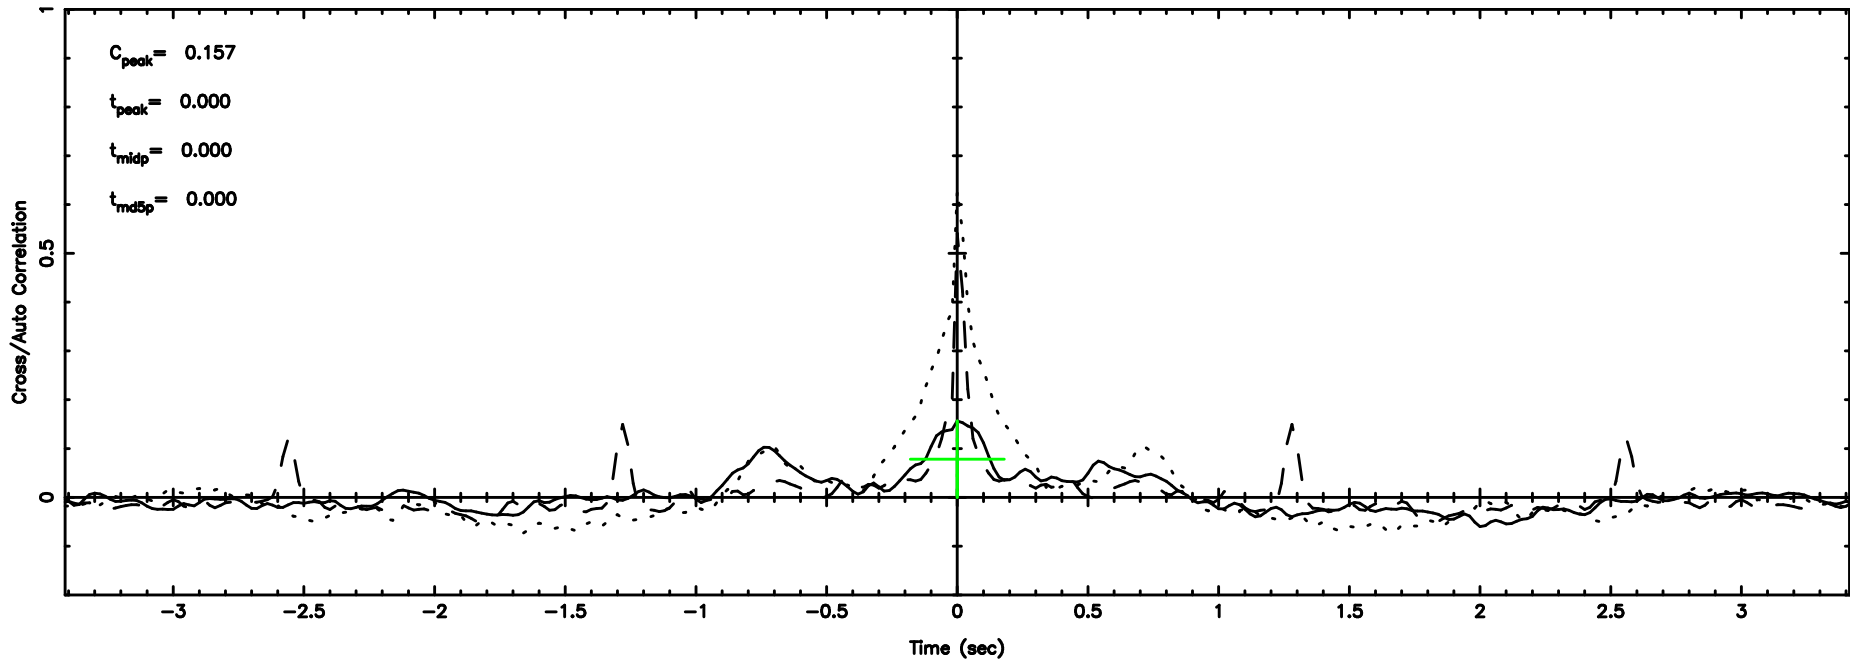

Frequency (Hz)

0821+394 2026/05/09 8.14UT FUJI -KISO