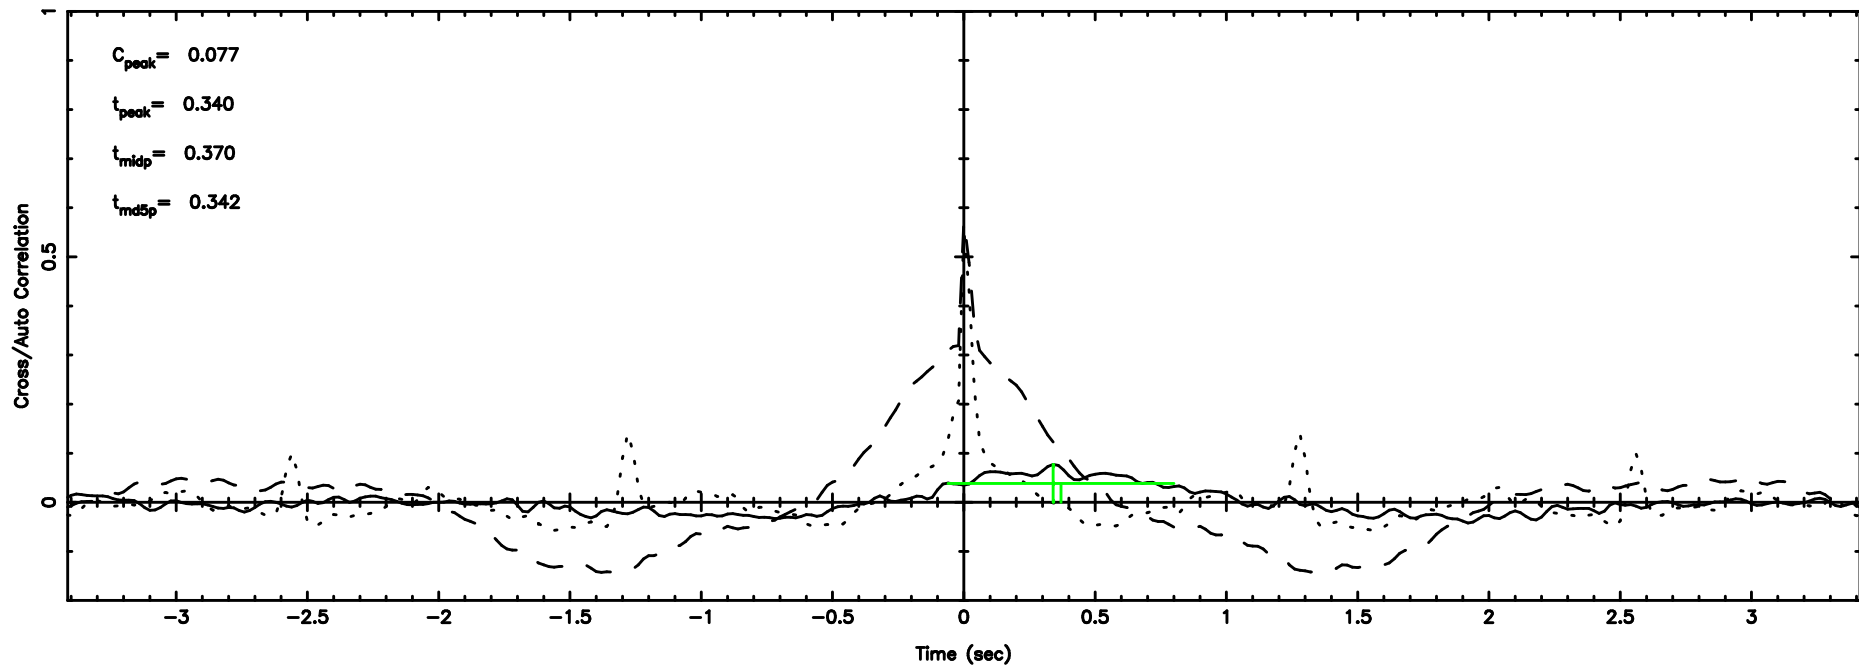

0531+194 2026/05/09 5.31UT TOYOKAWA-FUJI