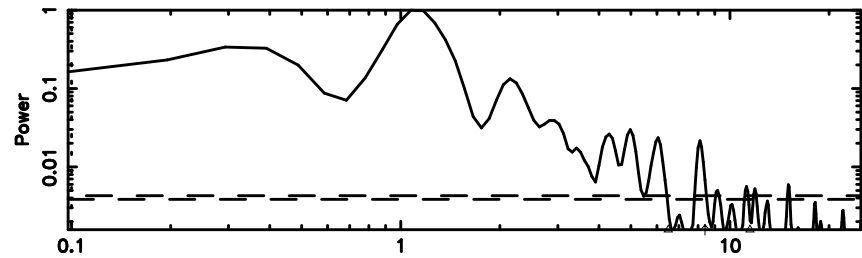

BLK: 3,SNR1: 8.7298 ,SNR2: 21.626