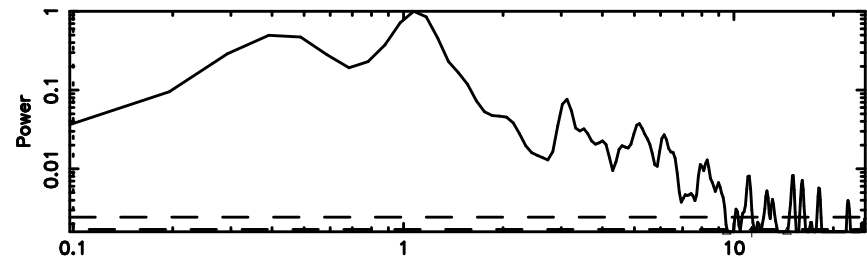

BLK: 5,SNR1: 16.703 ,SNR2: 29.386

Frequency (Hz)

F20260509144952

BLK: 5,SNR1: 14.876 ,SNR2: 26.337

Frequency (Hz)

0605-08 2026/05/09 5.86UT TOYOKAWA-FUJI

T20260509144950

BLK: 5,SNR1: 32.554 ,SNR2: 50.047