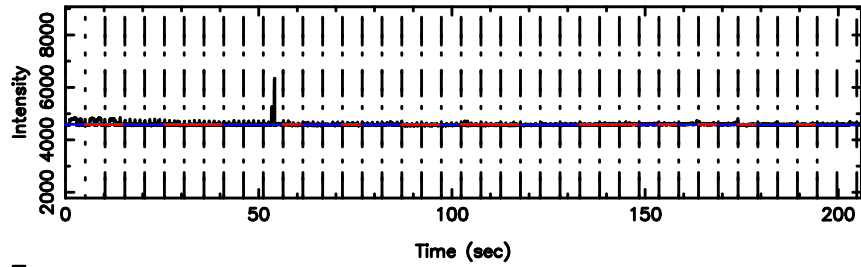

K20260509143735

BLK:15,SNR1: 5.0062 ,SNR2: 12.139

0552+12 2026/05/09 5.66UT TOYOKAWA-KISO

F20260509143740

BLK:20,SNR1: 6.7982 ,SNR2: 12.011

Frequency (Hz)

K20260509143735

BLK:20,SNR1: 7.2826 ,SNR2: 16.897