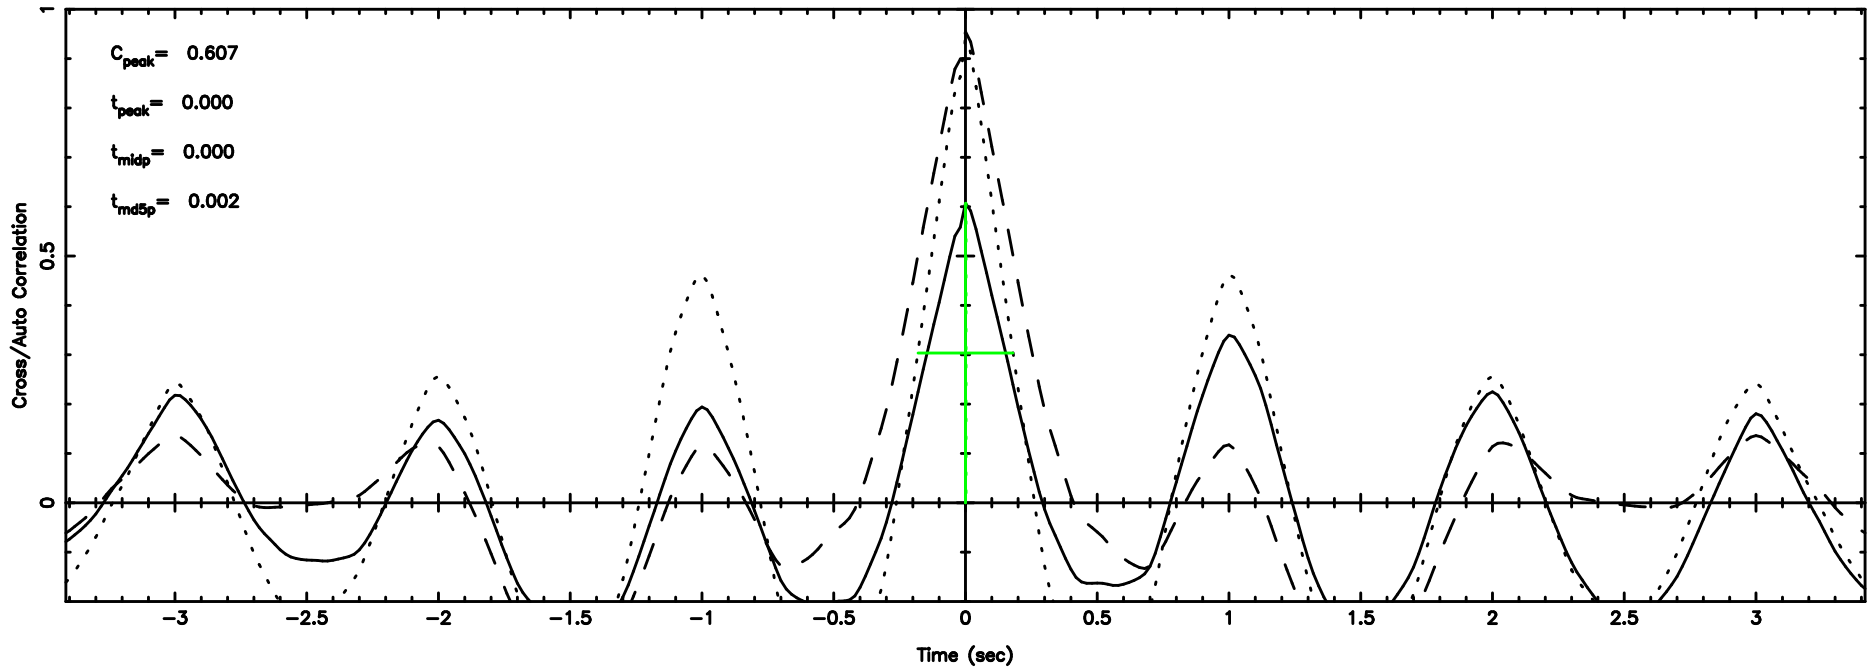

T20260509105913

BLK: 5,SNR1: 11.617 ,SNR2: 28.094

K20260509105911

BLK: 5,SNR1: 15.497 ,SNR2: 27.594

0213+178 2026/05/09 2.02UT TOYOKAWA-KISO