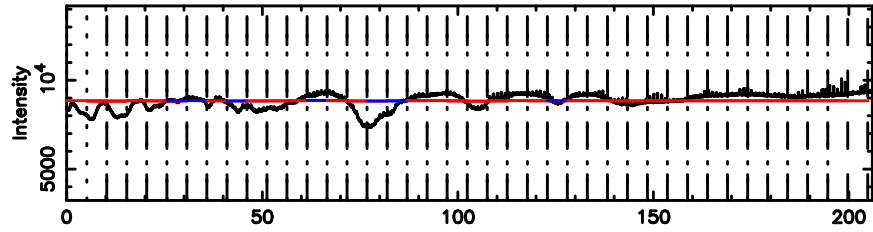

T20260509062529