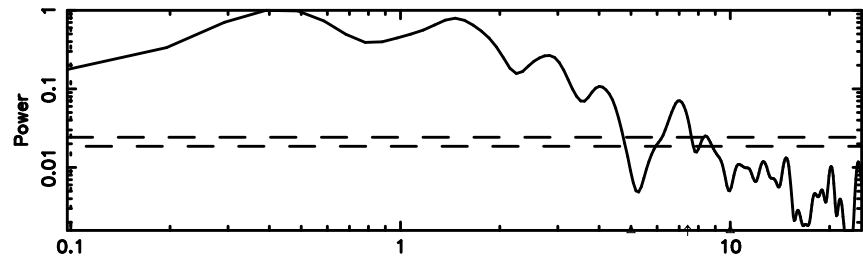

BLK: 8,SNR1: 2.5317 ,SNR2: 8.0499