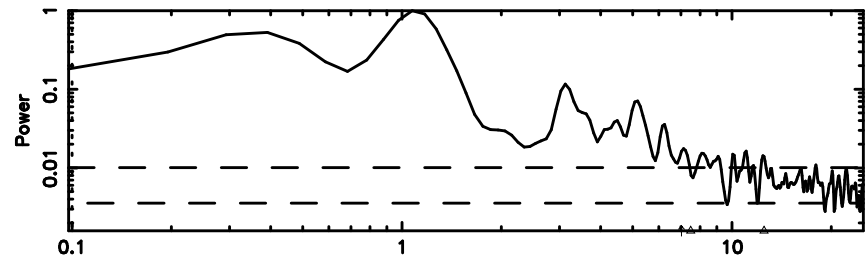

F20260509154810

BLK: 7,SNR1: 7.3821 ,SNR2: 16.468

Frequency (Hz)

K20260509154805

BLK: 7,SNR1: 3.7635 ,SNR2: 11.088

Frequency (Hz)

0703+138 2026/05/09 6.83UT FUJI -KISO

T20260509155730