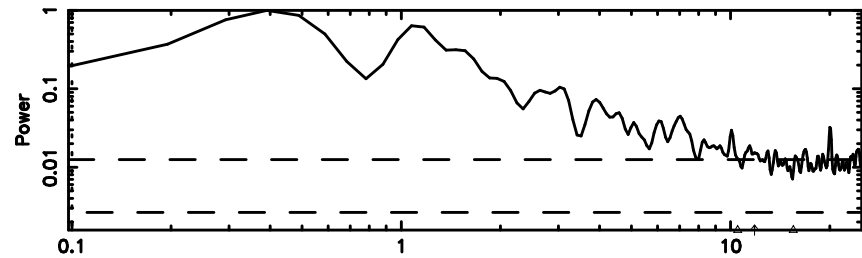

BLK:11,SNR1: 3.8487 ,SNR2: 6.5492

Frequency (Hz)

0821+394 2026/05/09 8.14UT TOYOKAWA-KISO

F20260509170655

BLK: 9,SNR1:-0.24909E-01,SNR2: 1.2232

Frequency (Hz)

K20260509170650

BLK: 9,SNR1: 1.2505 ,SNR2: 3.9612