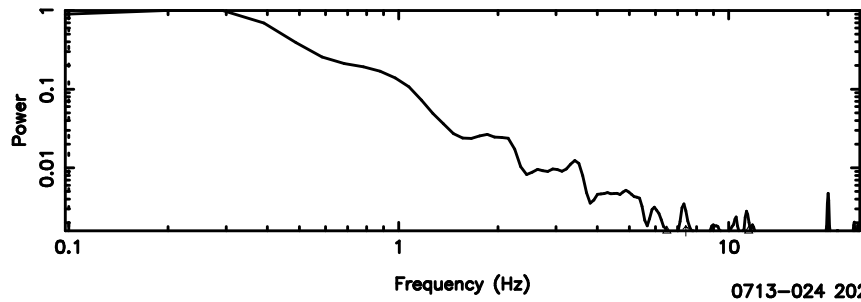

BLK: 4,SNR1: 16.270 ,SNR2: 44.653