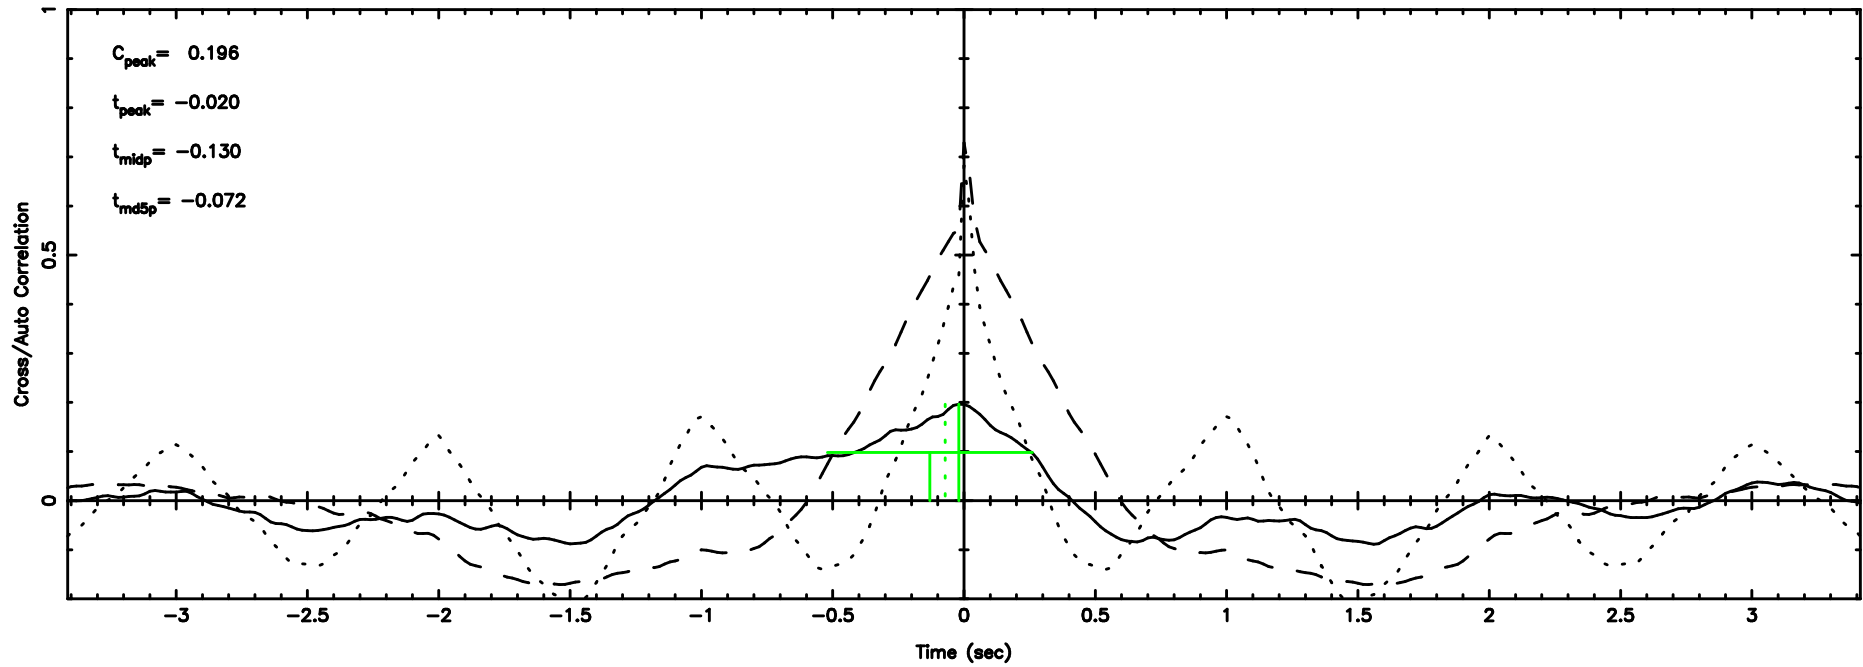

3C138 2026/05/09 5.08UT TOYOKAWA-KISO