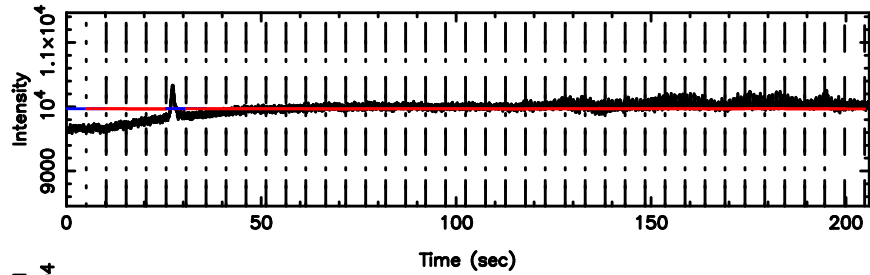

K20260509083319

No. Good Data

2347-02 2026/05/08 23.58UT FUJI -KISO

T20260509084014

BLK: 2, SNR1: 2.8002 ,SNR2: 8.3832

F20260509084016

BLK: 2, SNR1: 2.6899 ,SNR2: 7.1503

2354+14 2026/05/08 23.70UT TOYOKAWA-FUJI