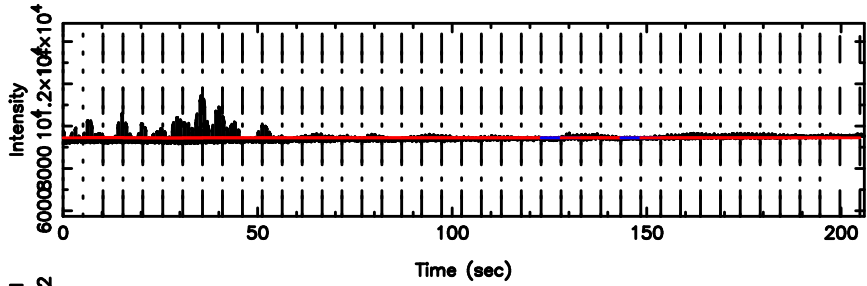

BLK: 2,SNR1: 6.0581 ,SNR2: 15.055

T20260509094152

BLK: 1,SNR1: 1.3376 ,SNR2: 5.5340

0056-00 2026/05/09 0.73UT TOYOKAWA-FUJI

F20260509094154

BLK: 1,SNR1:-0.16522 ,SNR2: 0.40846

T20260509094152

BLK: 2, SNR1: 3.0474 , SNR2: 5.8655