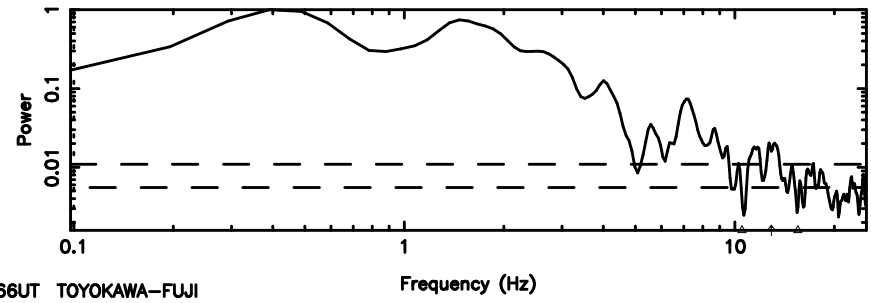

BLK:11,SNR1: 7.0817 ,SNR2: 11.198

0552+12 2026/05/09 5.66UT TOYOKAWA-FUJI