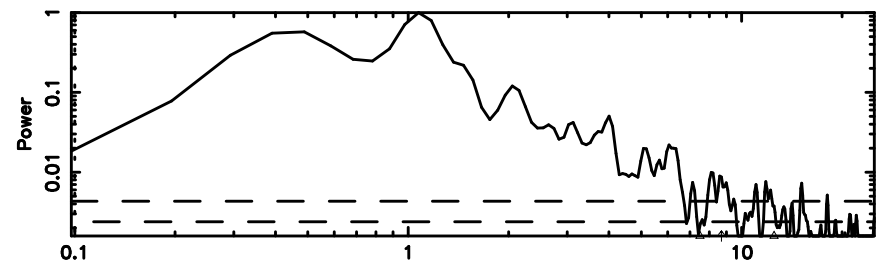

K20260509075934

BLK: 1,SNR1: 27.983 ,SNR2: 50.848

T20260509083321

BLK: 2,SNR1: 19.451 ,SNR2: 35.332

Frequency (Hz)

F20260509083323

BLK: 2,SNR1: 8.3678 ,SNR2: 19.851

Frequency (Hz)