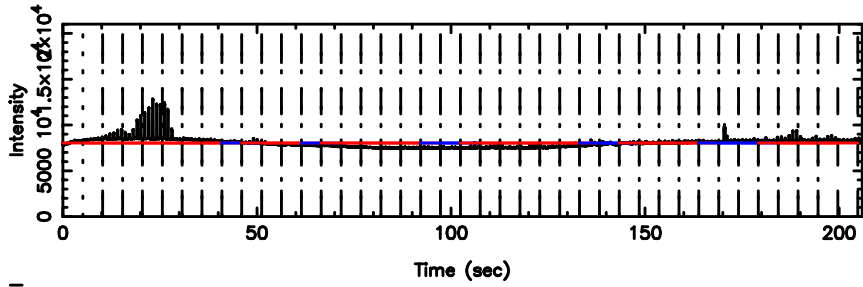

T20260509110655

BLK: 5,SNR1: 4.1615 ,SNR2: 12.462

F20260509110657

BLK: 5,SNR1: 16.019 ,SNR2: 25.993

3C67 2026/05/09 2.14UT TOYOKAWA-FUJI

T20260509110655

BLK: 9,SNR1: 7.7397 ,SNR2: 13.324

K20260509110652