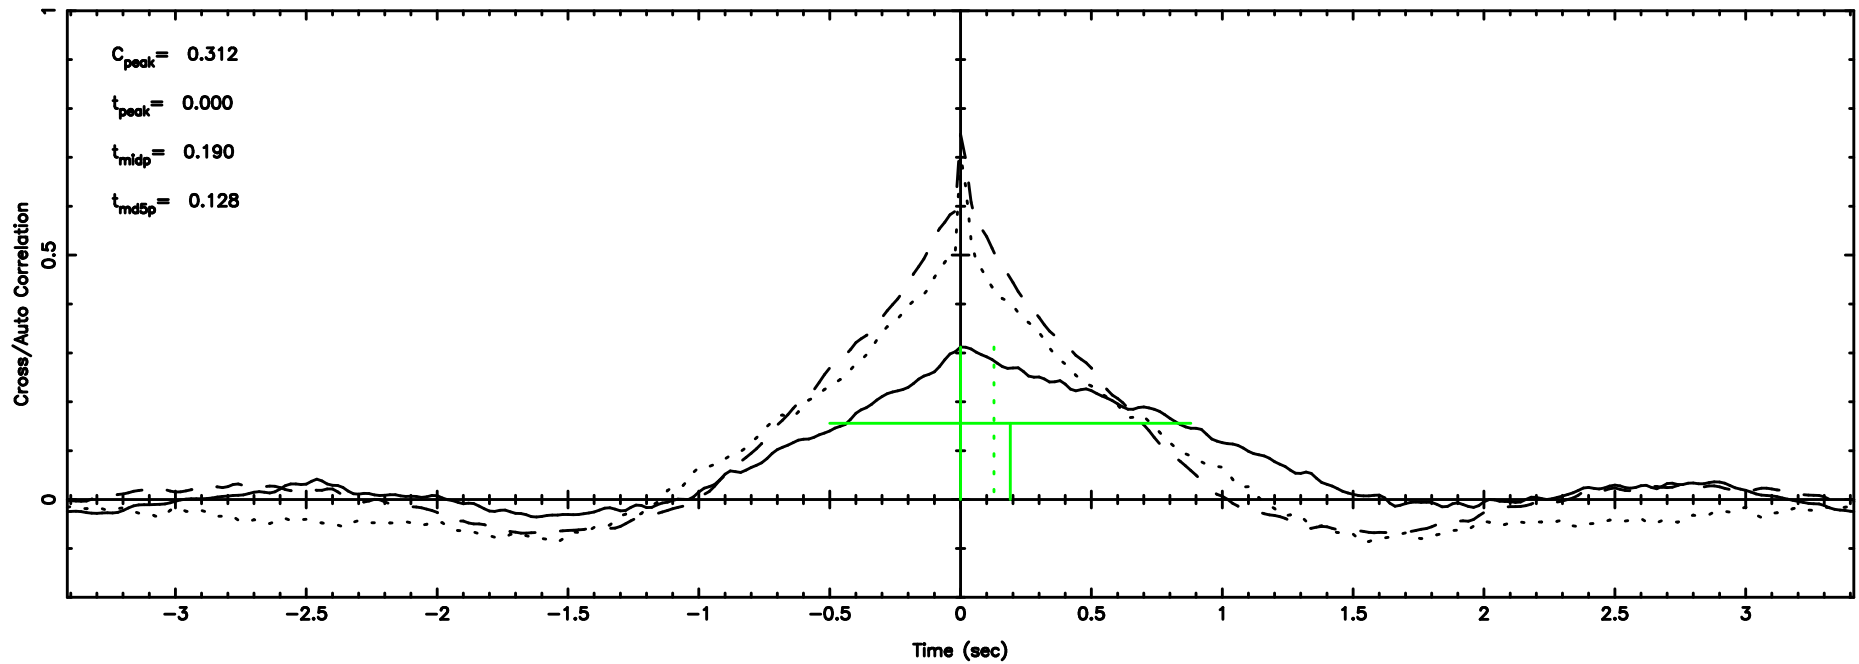

Frequency (Hz)