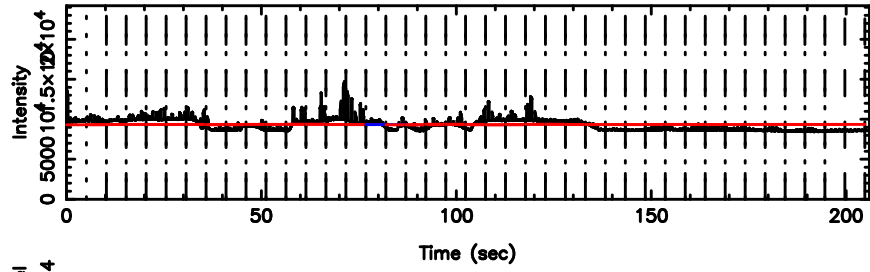

T20260509083321