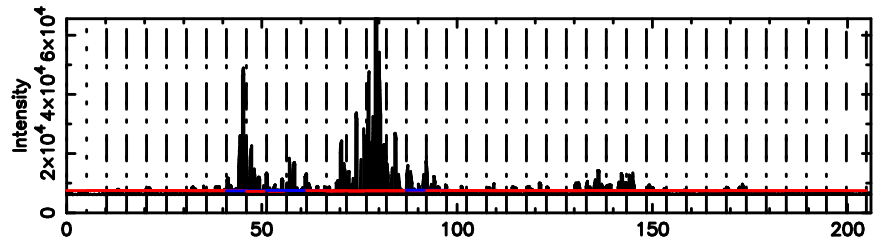

3C446 2026/05/08 22.18UT TOYOKAWA-KISO

K20260509070858

BLK: 2,SNR1: 18.797 ,SNR2: 33.785

Frequency (Hz)

F20260509070902

BLK: 4,SNR1: 17.770 ,SNR2: 32.135

Frequency (Hz)

3C446 2026/05/08 22.18UT FUJI -KISO