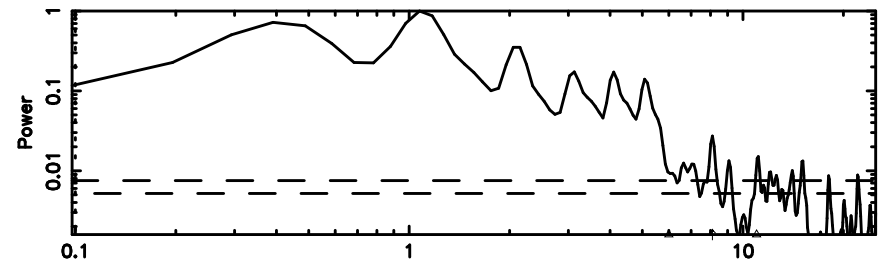

BLK:11,SNR1: 6.2791 ,SNR2: 15.788

Frequency (Hz)

3C454.3 2026/05/08 22.64UT TOYOKAWA-KISO

F20260509073702

BLK: 5,SNR1: 6.8310 ,SNR2: 17.326

Frequency (Hz)

K20260509073658

BLK: 5,SNR1: 7.1477 ,SNR2: 18.275