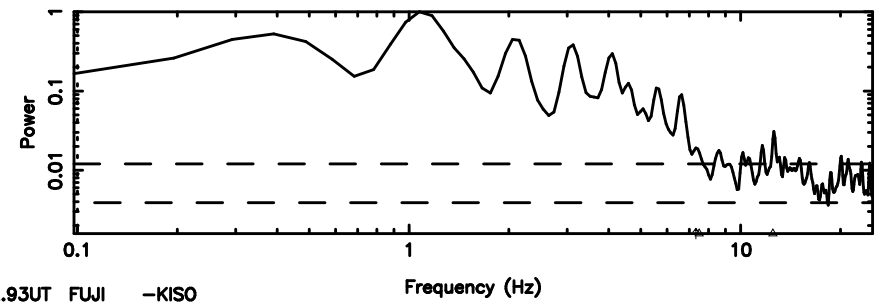

F20260509115417

BLK:11,SNR1: 7.1579 ,SNR2: 16.315

K20260509115413

BLK:11,SNR1: 5.1796 ,SNR2: 14.463

0308+305 2026/05/09 2.93UT FUJI -KISO

T20260509120546

BLK: 2,SNR1: 12.971 ,SNR2: 31.887

Frequency (Hz)