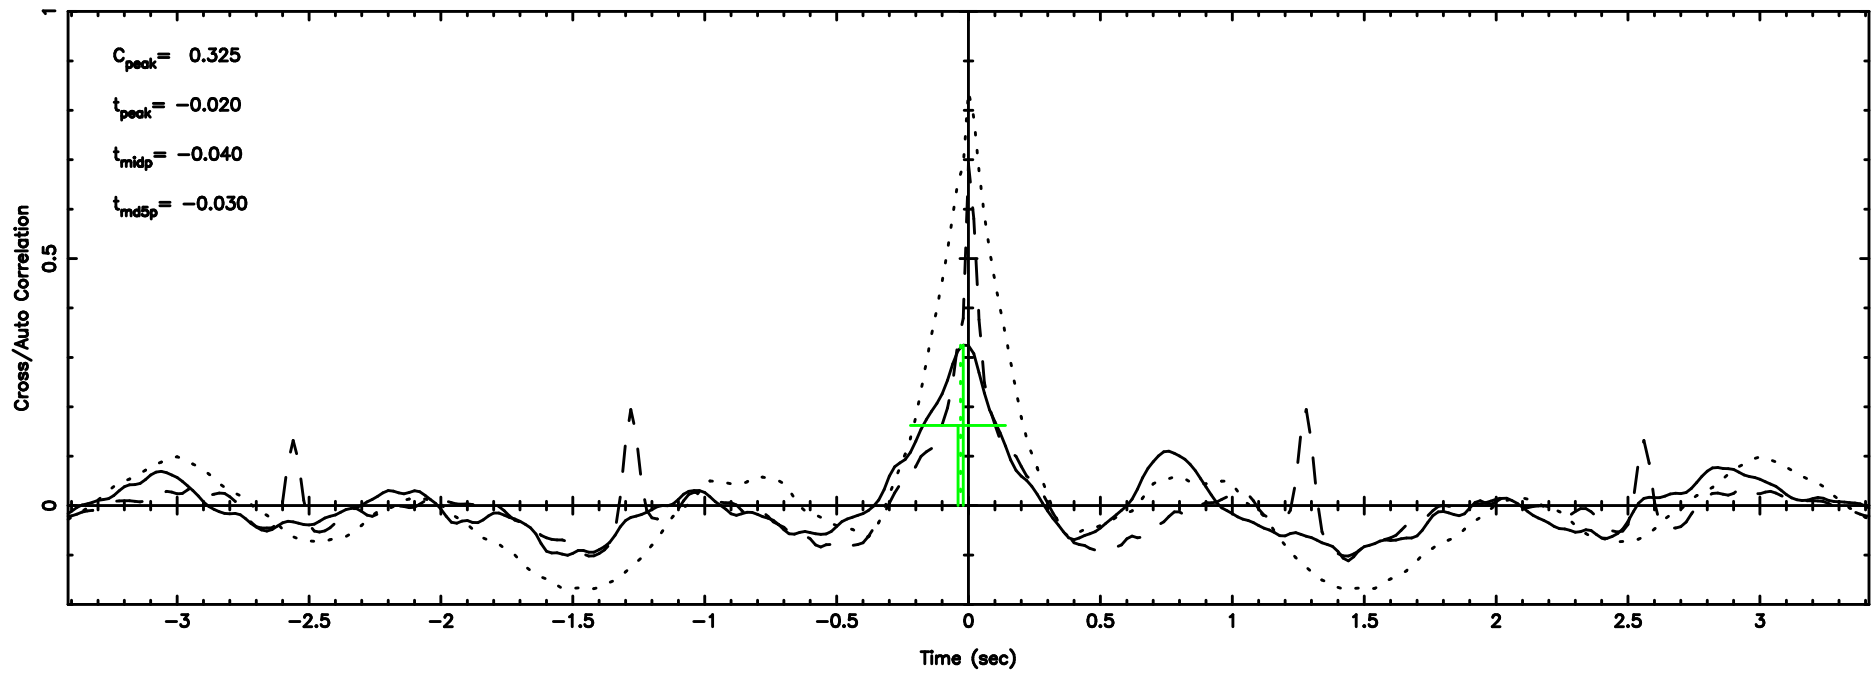

3C43 2026/05/09 1.24UT FUJI -KISO