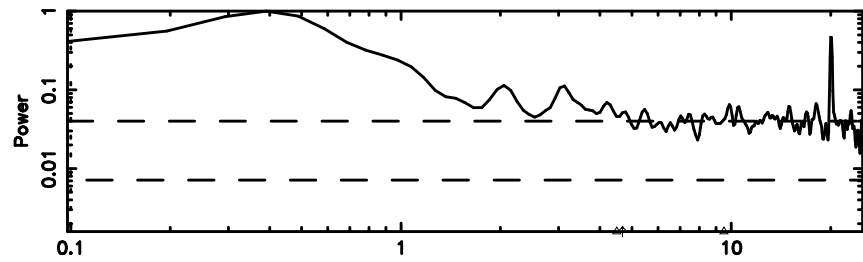

BLK: 8,SNR1: 0.80427 ,SNR2: 3.3154