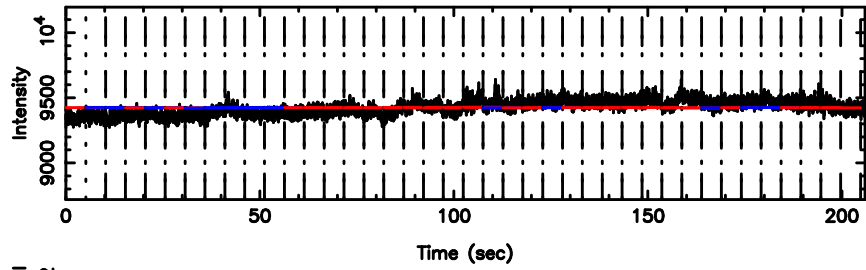

BLK: 9,SNR1: 8.3086 ,SNR2: 14.903

3C67 2026/05/09 2.14UT TOYOKAWA-KISO

F20260509110657

BLK: 7,SNR1: 3.5562 ,SNR2: 10.979

3C67 2026/05/09 2.14UT FUJI -KISO

K20260509110652

BLK: 7,SNR1: 8.2684 ,SNR2: 14.832

T20260509112510