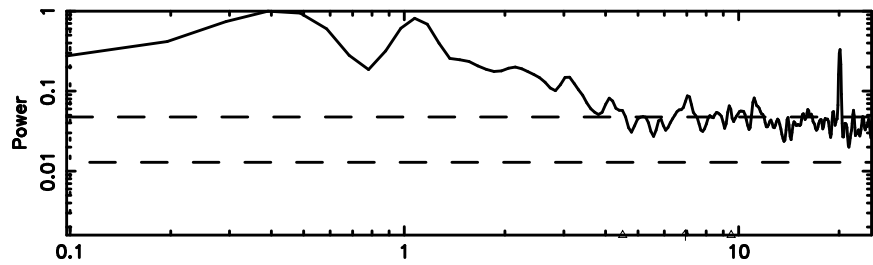

BLK: 1,SNR1: 8.1104 ,SNR2: 19.458

Frequency (Hz)

K20260509064237

BLK: 1,SNR1: 14.851 ,SNR2: 34.584

Frequency (Hz)

2156-043 2026/05/08 21.74UT FUJI -KISO

T20260509065551

BLK:10,SNR1: 0.92458 ,SNR2: 2.8135