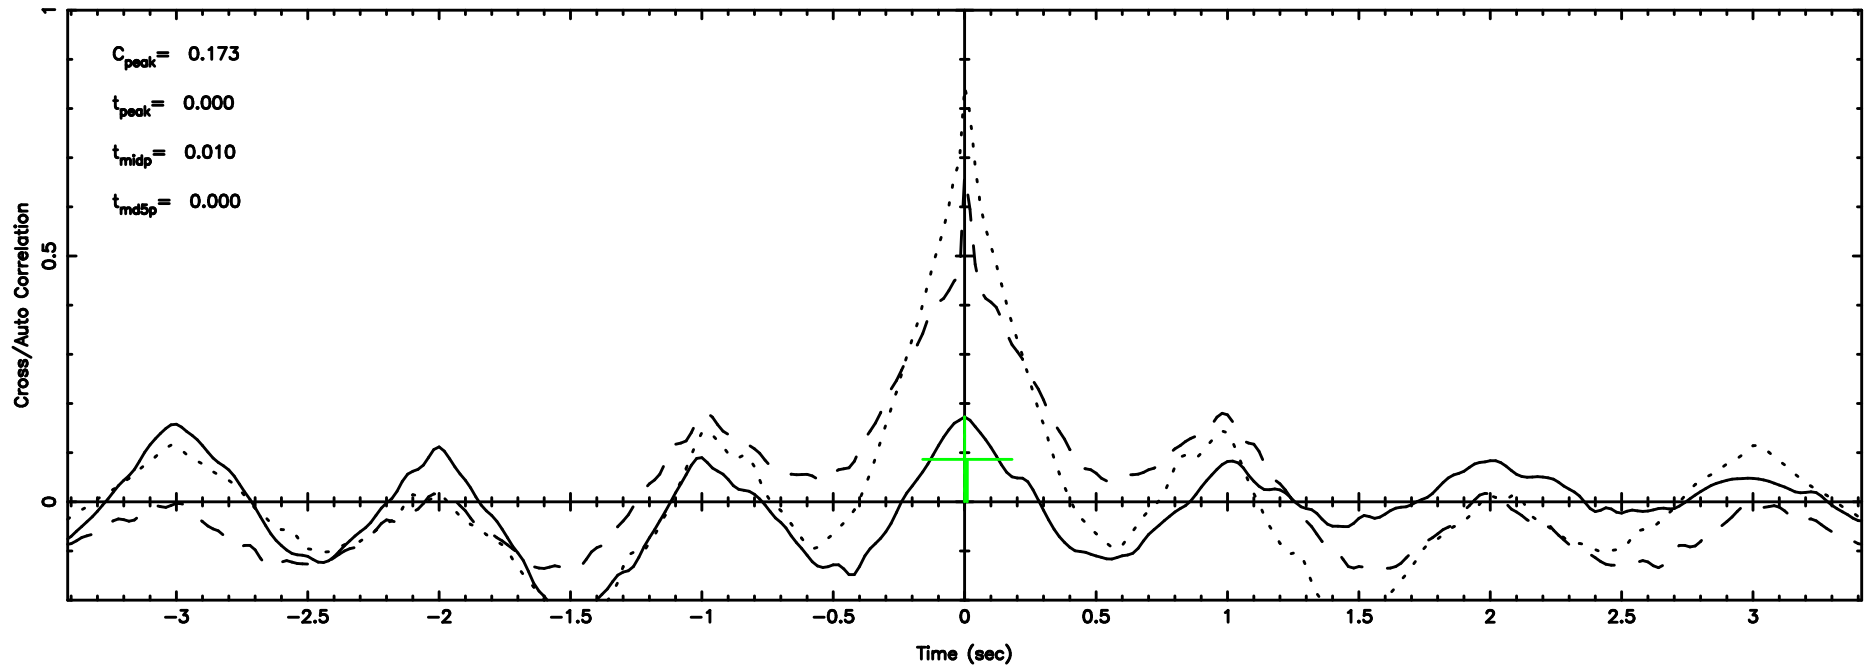

T20260509130747

BLK: 9,SNR1: 2.5230 ,SNR2: 12.437

K20260509130744

BLK: 9,SNR1: 5.3642 ,SNR2: 9.3550

0422+178 2026/05/09 4.16UT TOYOKAWA-KISO

F20260509130749

BLK:17,SNR1: 5.5987 ,SNR2: 12.506

K20260509130744