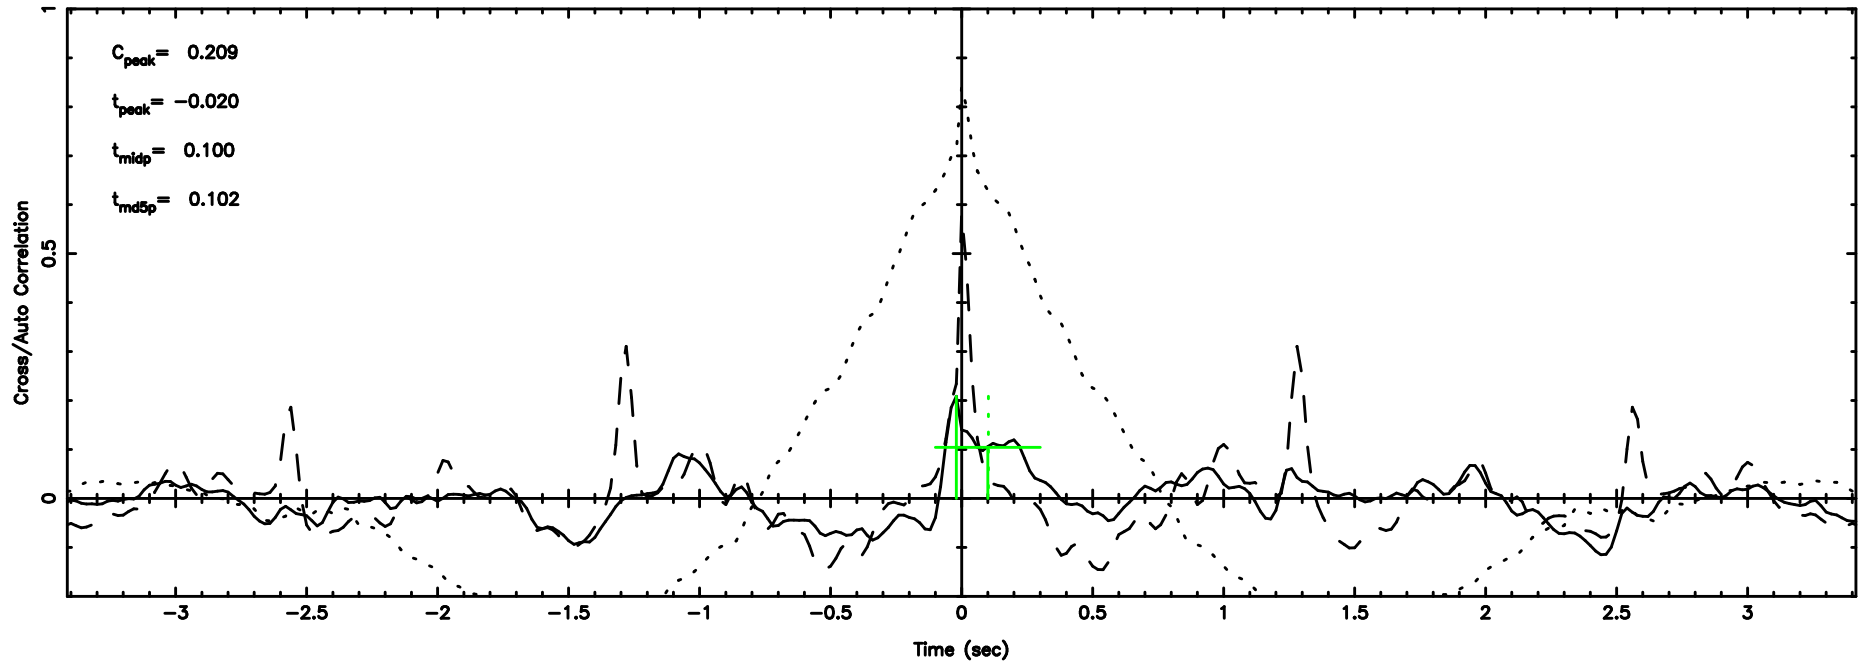

F20260509153632

BLK: 1,SNR1:-0.21653 ,SNR2: 1.2884

K20260509153627

BLK: 1,SNR1: 1.4787 ,SNR2: 17.000

0652-130 2026/05/09 6.64UT FUJI -KISO