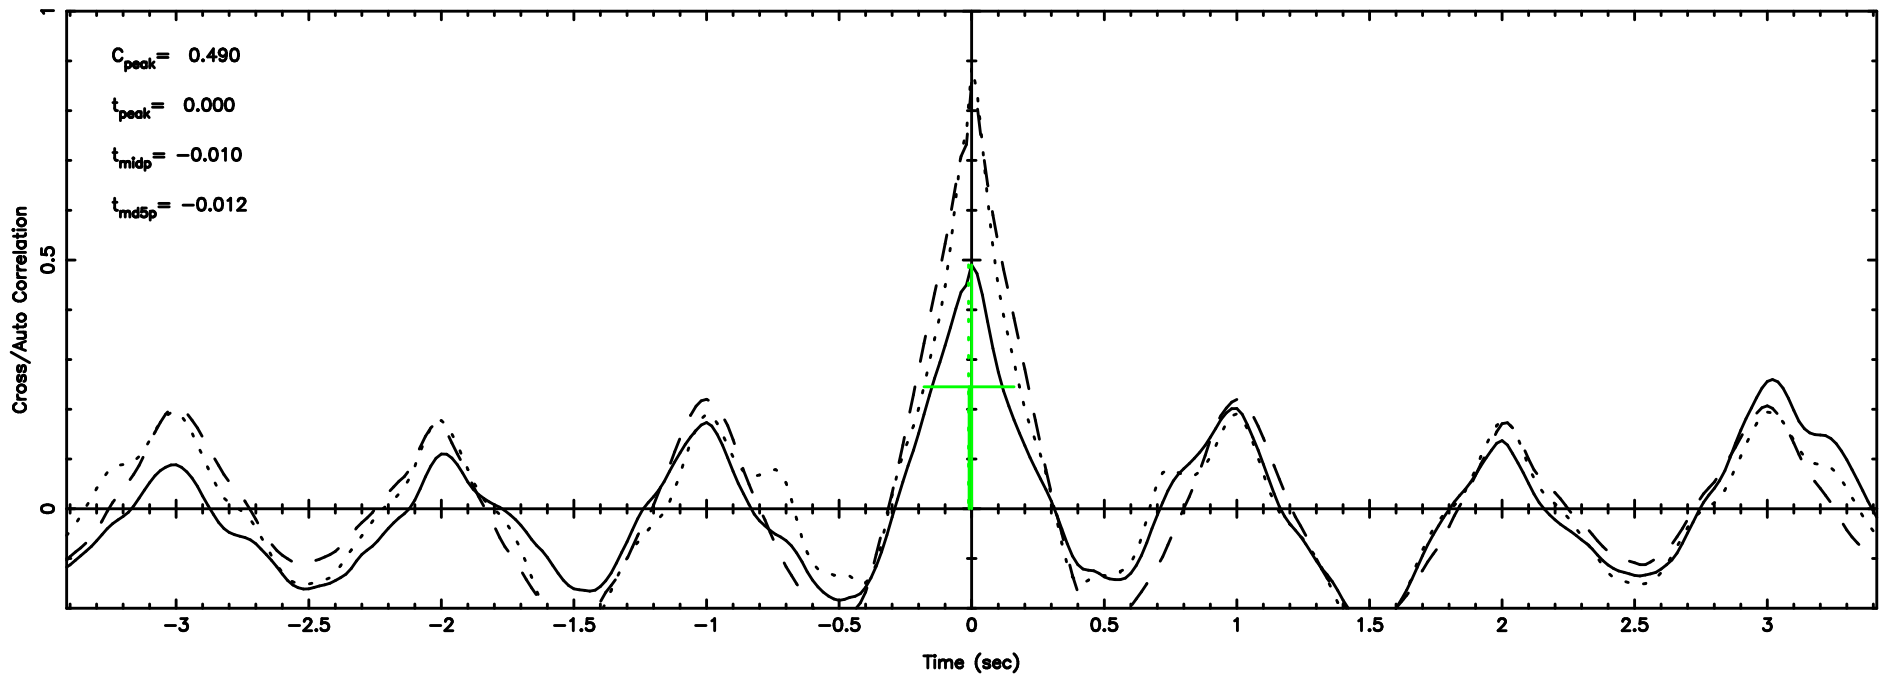

BLK: 6,SNR1: 12.911 ,SNR2: 27.633

Frequency (Hz)

K20260509070311

BLK: 6,SNR1: 6.3910 ,SNR2: 14.570

Frequency (Hz)

2217+128 2026/05/08 22.08UT FUJI -KISO

T20260509070900

BLK: 2,SNR1: 22.804 ,SNR2: 44.571