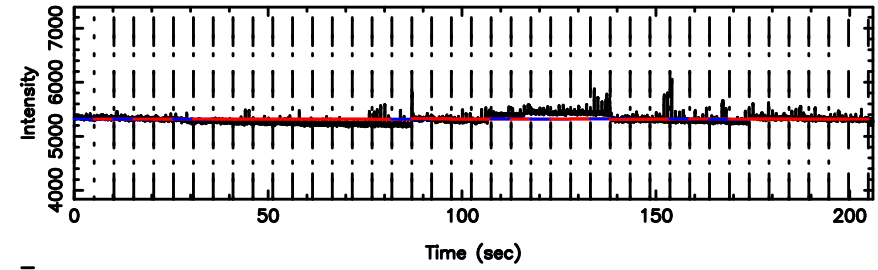

K20260509114424

BLK:14,SNR1: 7.6485 ,SNR2: 21.814

BLK:24,SNR1: 7.4666 ,SNR2: 17.605

BLK:24,SNR1: 7.6390 ,SNR2: 19.539

0258+350 2026/05/09 2.77UT FUJI -KISO

T20260509115415

BLK: 9,SNR1: 1.8234 ,SNR2: 4.2861

F20260509115417