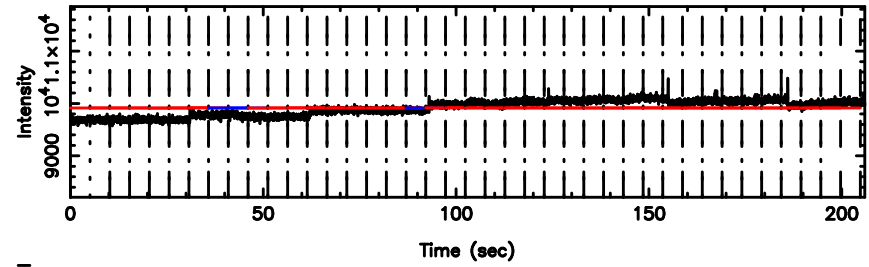

0713-024 2026/05/09 6.99UT TOYOKAWA-KISO

F20260509155732

BLK: 3,SNR1: 0.94032 ,SNR2: 2.8899

Frequency (Hz)

K20260509155727

BLK: 3,SNR1: 0.38893 ,SNR2: 1.5323

Frequency (Hz)

0713-024 2026/05/09 6.99UT FUJI -KISO