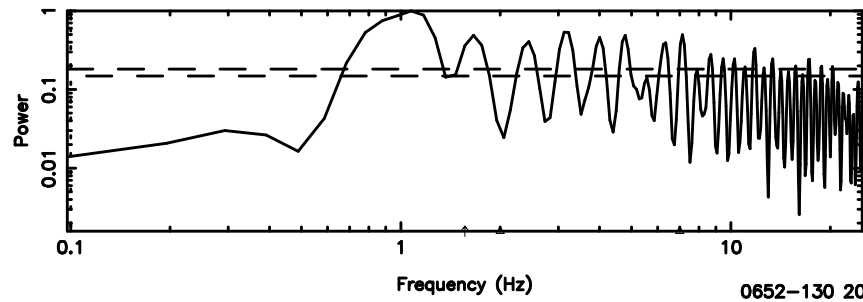

BLK: 1,SNR1:-0.21653 ,SNR2: 1.2884