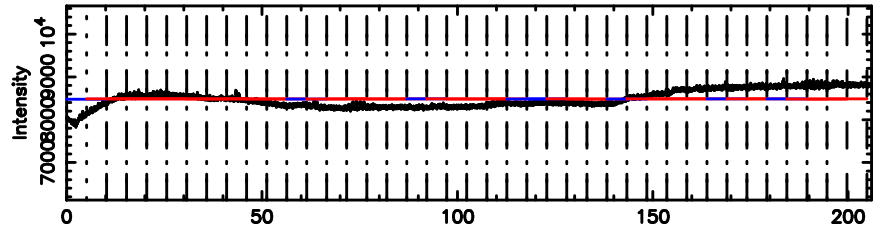

Frequency (Hz)

F20260509065553

BLK:10,SNR1: 8.5448 ,SNR2: 14.945

Frequency (Hz)

2210+016 2026/05/08 21.96UT TOYOKAWA-FUJI

T2026050906551

BLK: 8,SNR1: 0.80563 ,SNR2: 2.5360

Frequency (Hz)