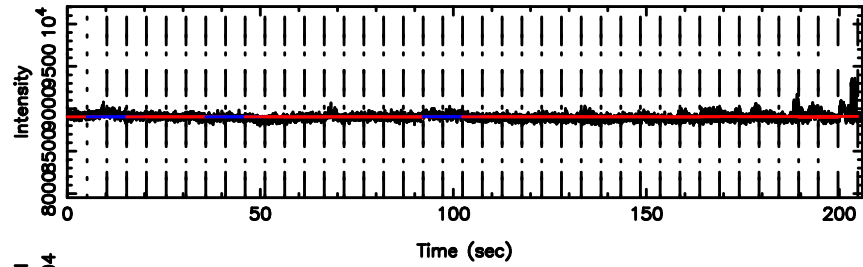

Frequency (Hz)

0652-130 2026/05/09 6.64UT TOYOKAWA-FUJI

T20260509153630

BLK: 6,SNR1: 0.38905 ,SNR2: 1.6876

Frequency (Hz)

K20260509153627

BLK: 6,SNR1: 0.67901 ,SNR2: 2.7241

Frequency (Hz)