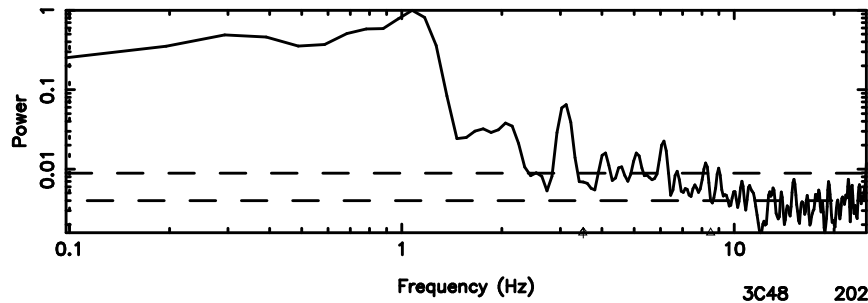

BLK: 3,SNR1: 3.6134 ,SNR2: 22.832