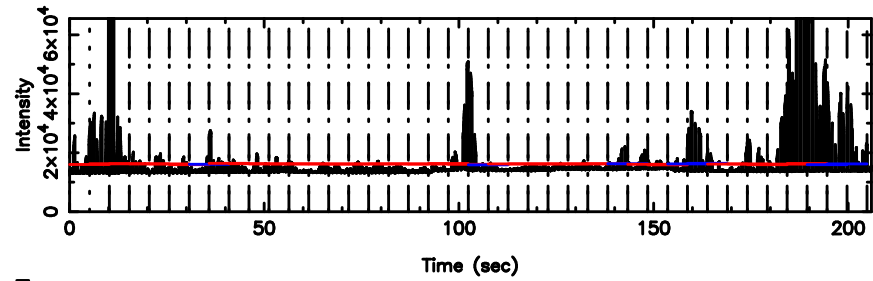

BLK: 3,SNR1: 14.402 ,SNR2: 35.074

T20260509091530

BLK: 7,SNR1: 12.607 ,SNR2: 30.035

3C12 2026/05/09 0.29UT TOYOKAWA-KISO

K20260509091528

BLK: 7,SNR1: 6.2726 ,SNR2: 22.614

F20260509091532

BLK: 4, SNR1: 12.929 , SNR2: 23.226