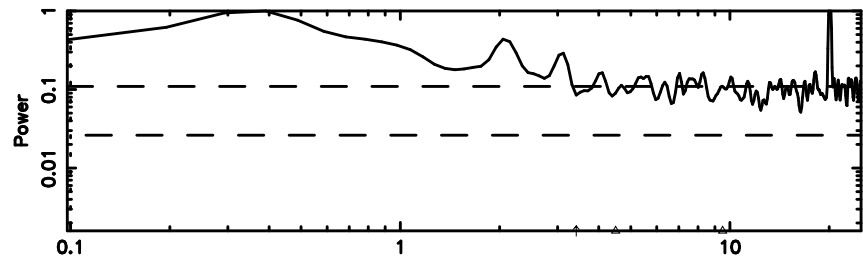

BLK: 8,SNR1: 0.31600 ,SNR2: 2.0458