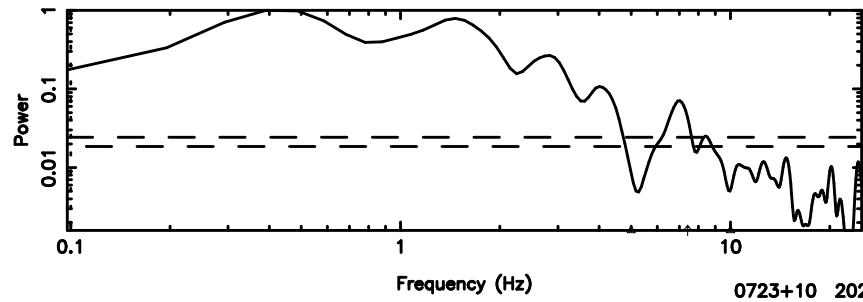

BLK: 5,SNR1: 2.5308 ,SNR2: 8.0477