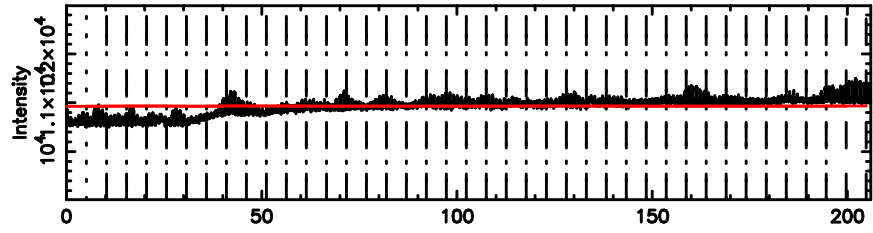

T20260509071544

No.Good Data