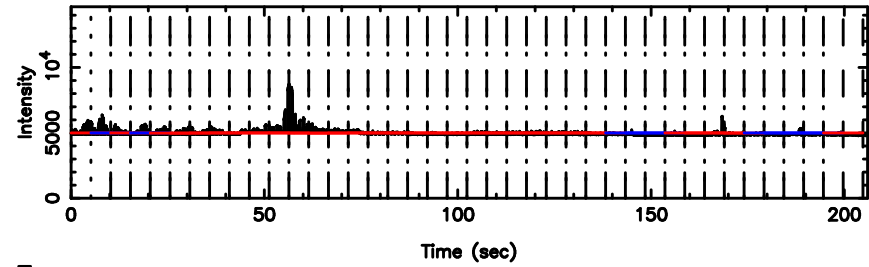

0531+194 2026/05/09 5.31UT FUJI -KISO

T20260509142518

BLK: 9,SNR1: 9.0012 ,SNR2: 15.712

F20260509142520

BLK: 9,SNR1: 10.293 ,SNR2: 18.295

3C147 2026/05/09 5.45UT TOYOKAWA-FUJI

T20260509142518

BLK: 9,SNR1: 7.2771 ,SNR2: 12.445