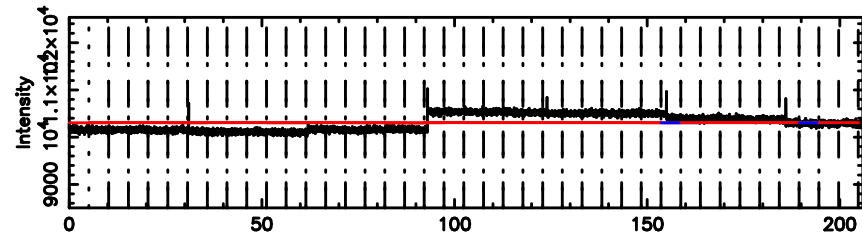

Frequency (Hz)

K20260509164316