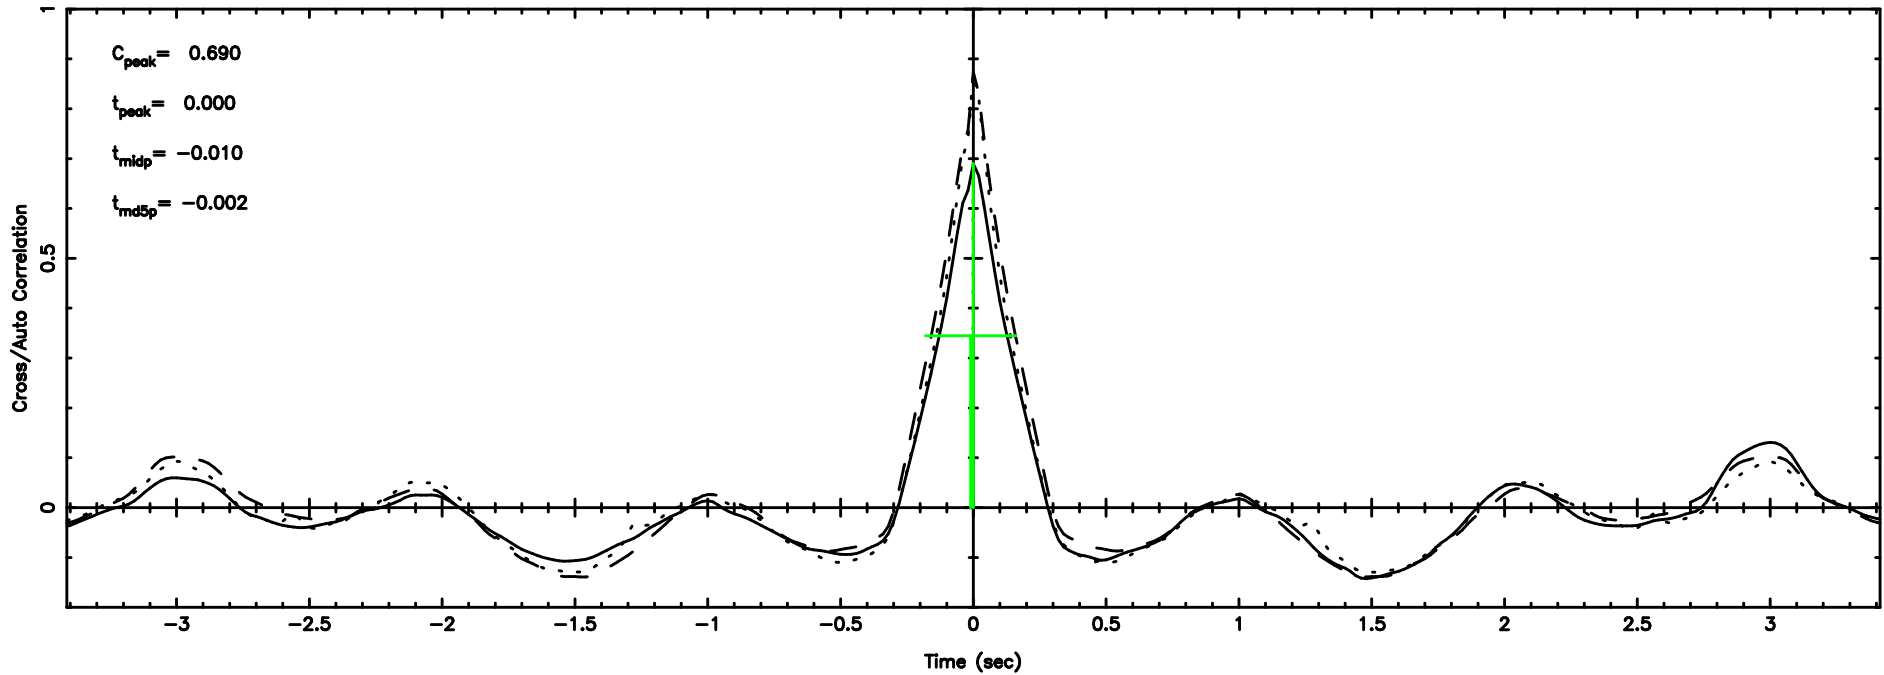

Frequency (Hz)

2131+379 2026/05/08 21.31UT TOYOKAWA-FUJI