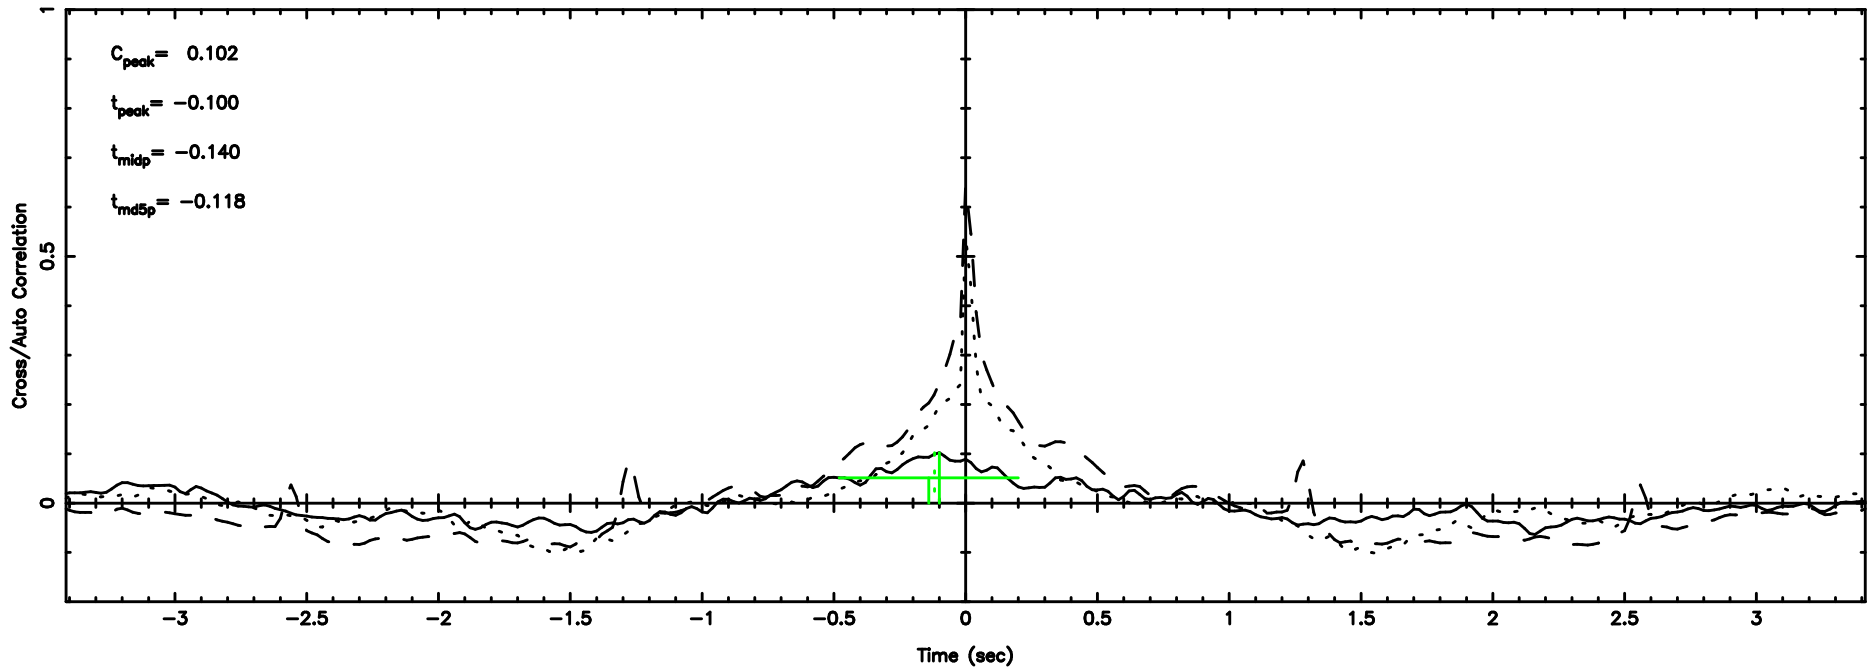

T20260509105913

BLK: 4,SNR1: 8.6290 ,SNR2: 21.622

0213+178 2026/05/09 2.02UT TOYOKAWA-FUJI

F20260509105915

BLK: 4,SNR1: 20.671 ,SNR2: 35.925

Frequency (Hz)

T20260509105913

BLK: 5,SNR1: 11.617 ,SNR2: 28.094