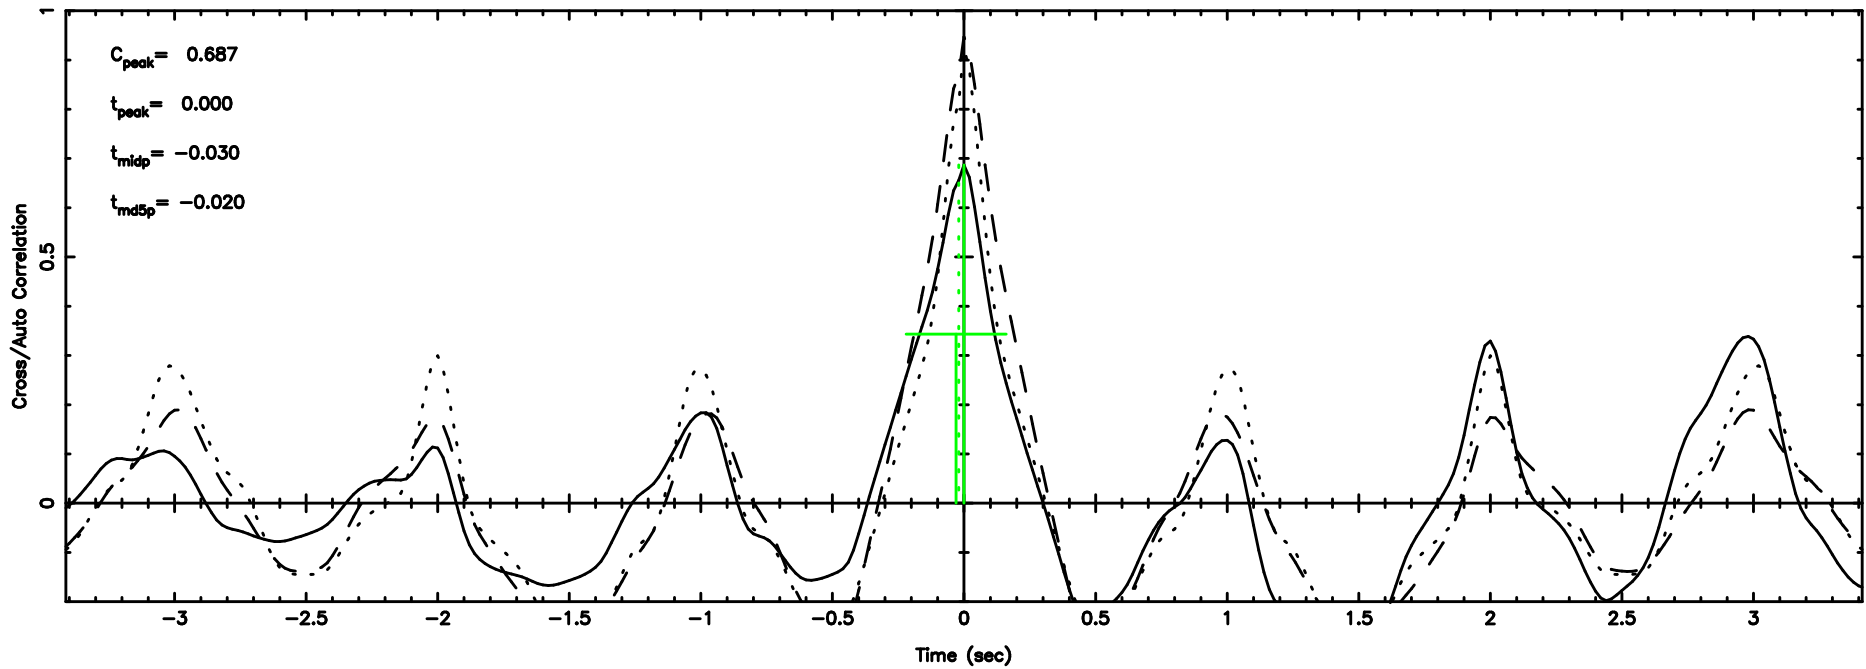

T20260509120546

BLK: 3,SNR1: 12.992 ,SNR2: 31.937

K20260509120543

BLK: 3,SNR1: 8.2258 ,SNR2: 23.525

0320+05 2026/05/09 3.12UT TOYOKAWA-KISO