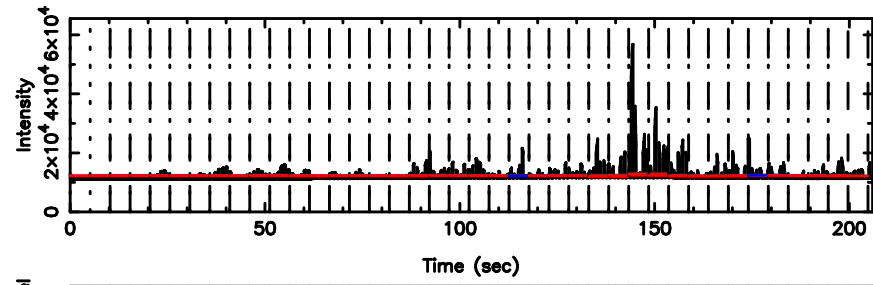

K20260509085334