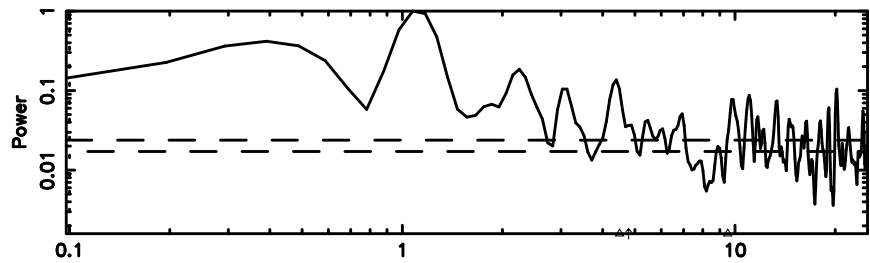

BLK: 1,SNR1: 1.3376 ,SNR2: 5.5340