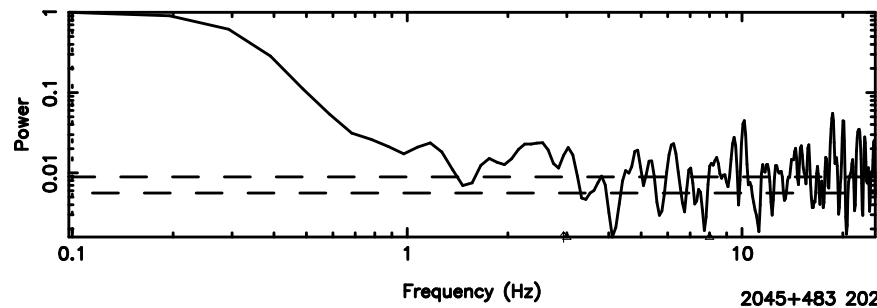

BLK: 1,SNR1: 1.6767 ,SNR2: 10.189