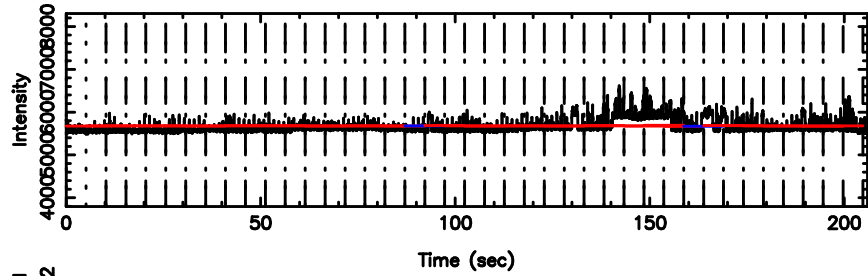

No. Good Data

K20260509093651

No. Good Data

3C26 2026/05/09 0.64UT TOYOKAWA-KISO

F20260509093655

BLK: 2,SNR1: 6.2315 ,SNR2: 15.797

3C26 2026/05/09 0.64UT FUJI -KISO

K20260509093651