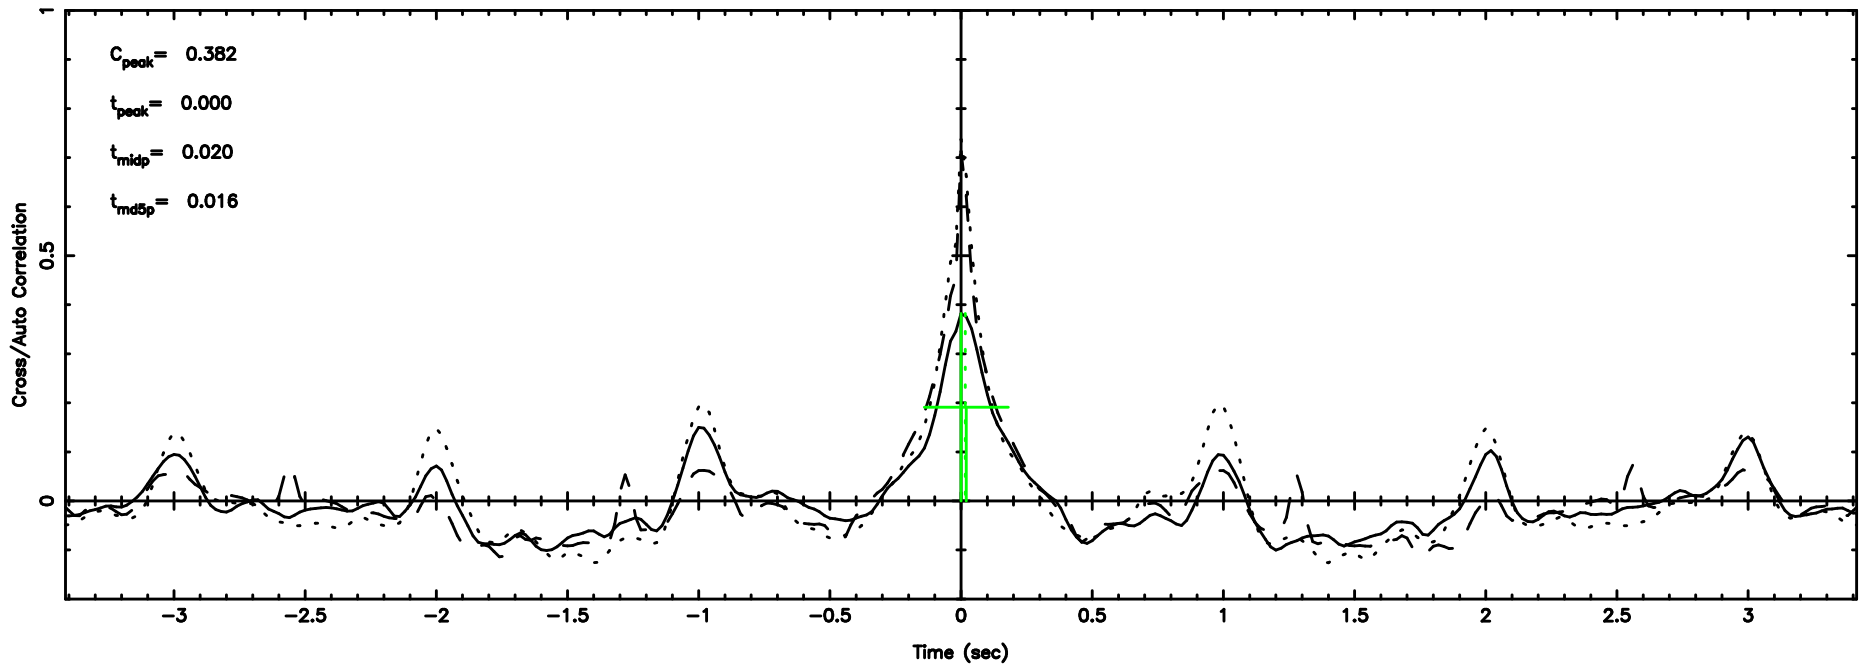

Frequency (Hz)

0548+16 2026/05/09 5.59UT FUJI -KISO