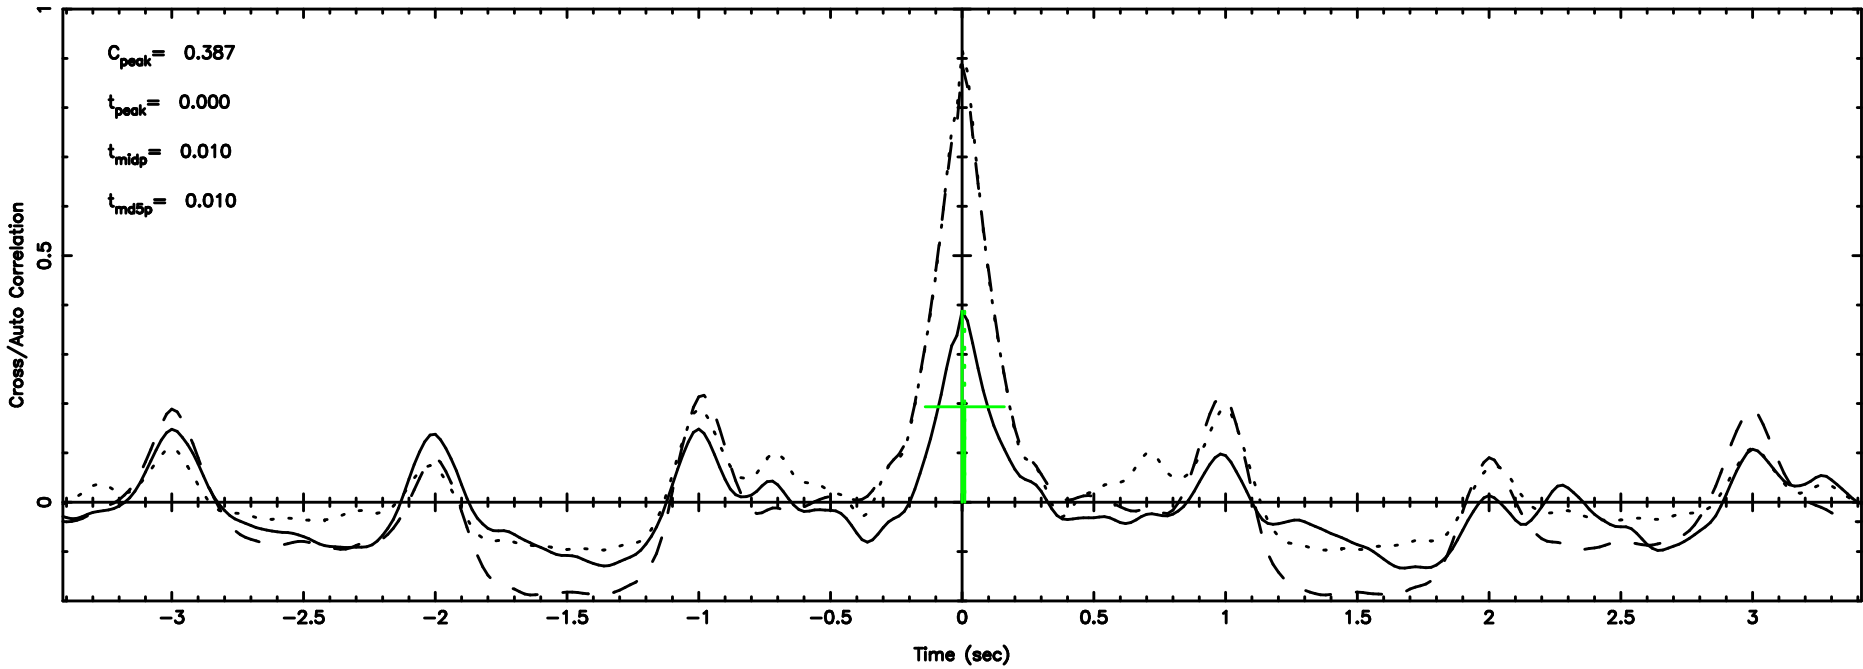

T20260509110655

BLK: 9,SNR1: 7.7397 ,SNR2: 13.324

K20260509110652

BLK: 9,SNR1: 8.3086 ,SNR2: 14.903

3C67 2026/05/09 2.14UT TOYOKAWA-KISO