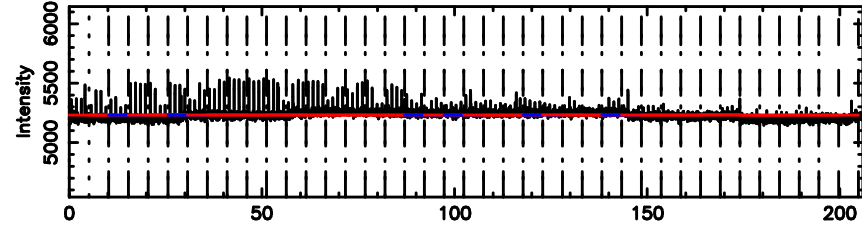

Frequency (Hz)

F20260509164320