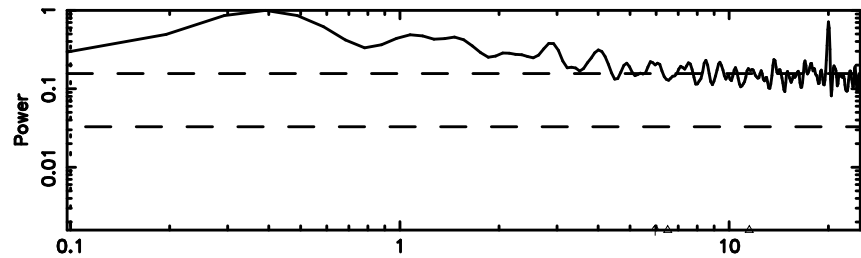

BLK:11,SNR1: 0.29428 ,SNR2: 0.97473