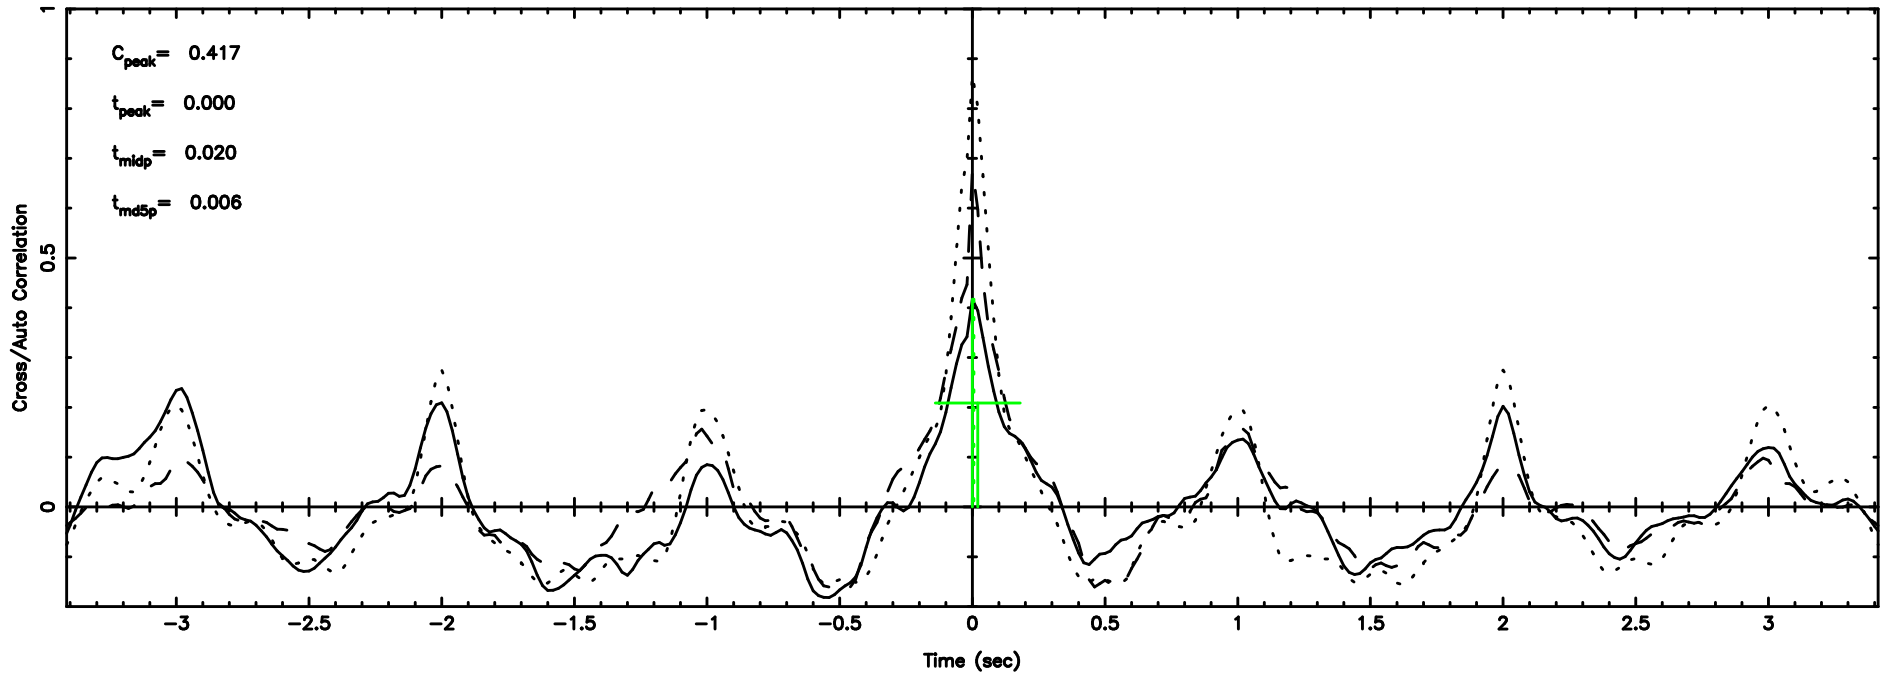

T20260509064240

BLK: 2,SNR1: 9.5610 ,SNR2: 29.132

Frequency (Hz)

K20260509064237

BLK: 2,SNR1: 7.9370 ,SNR2: 22.704

Frequency (Hz)

2156-043 2026/05/08 21.74UT TOYOKAWA-KISO

F20260509064242