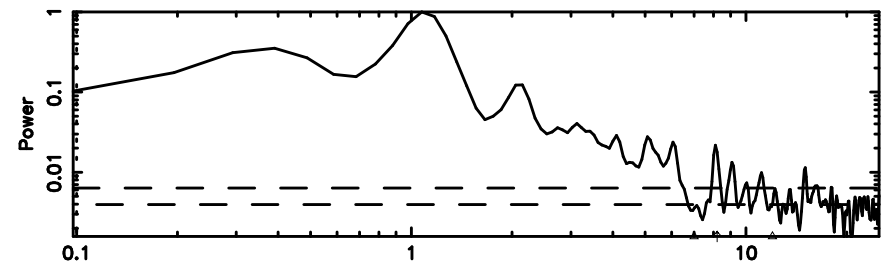

BLK: 4,SNR1: 5.0940 ,SNR2: 12.838