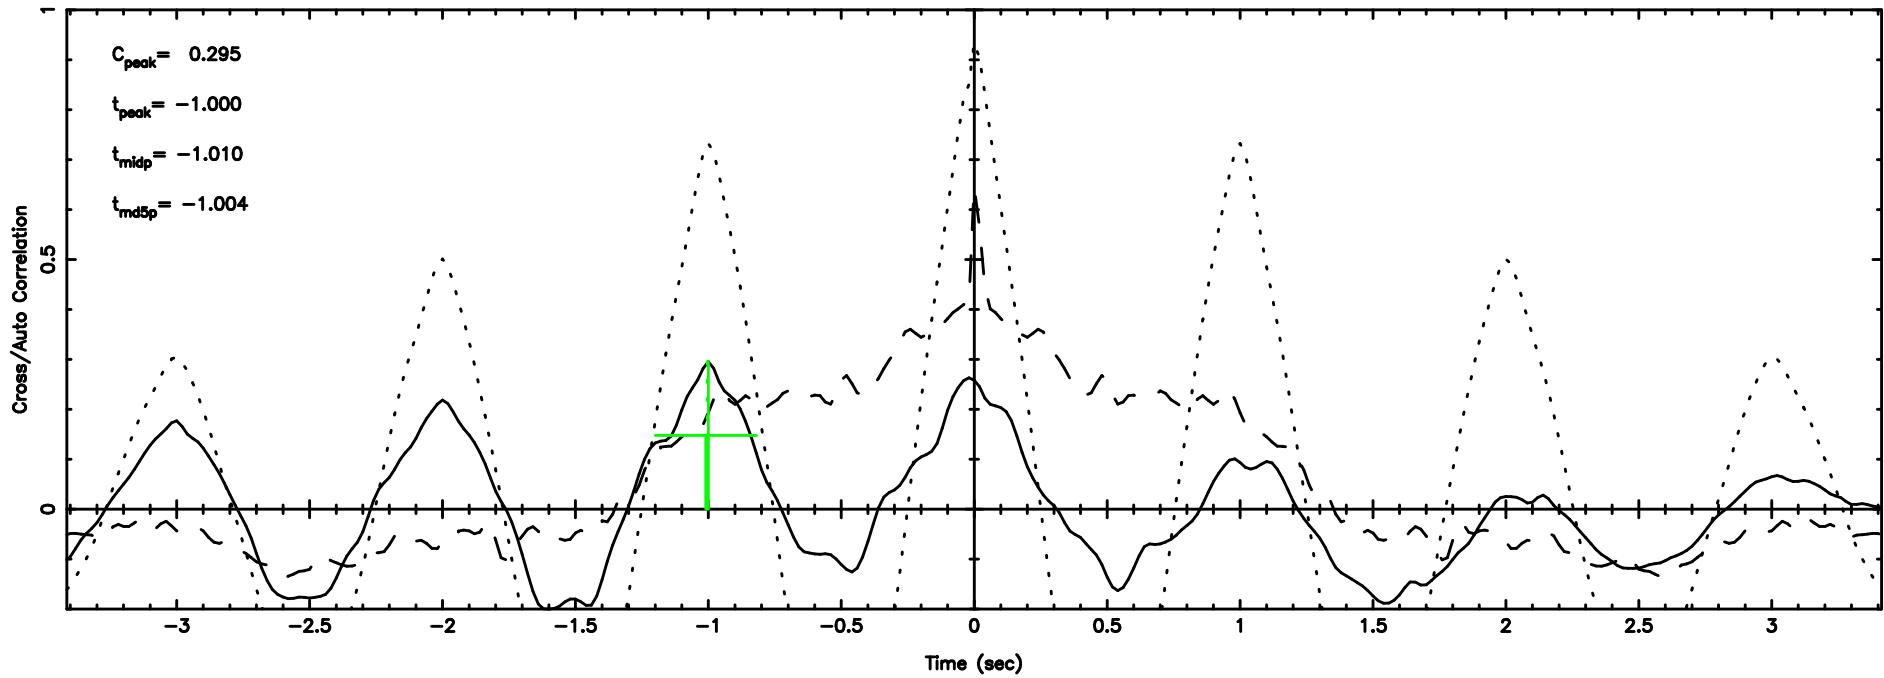

T20260509052958

BLK: 1,SNR1: 0.67897 ,SNR2: 3.8230

Frequency (Hz)

F20260509053000

BLK: 1,SNR1: 7.8385 ,SNR2: 19.674

Frequency (Hz)

2045+483 2026/05/08 20.53UT TOYOKAWA-FUJI

T20260509052958