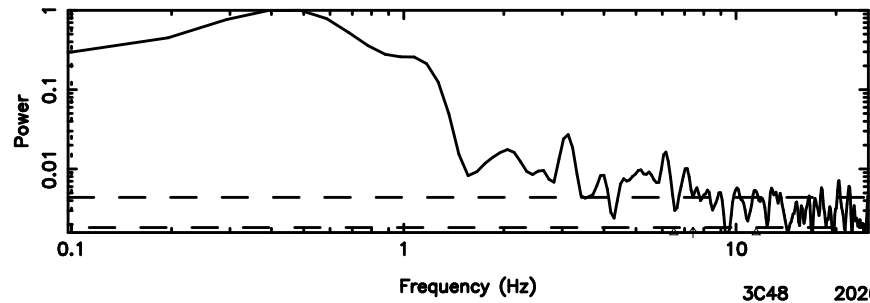

3C48 2026/05/09 1.37UT TOYOKAWA-KISO

K20260509102029

BLK: 3, SNR1: 4.1689 ,SNR2: 12.933

Frequency (Hz)

F20260509102033

K20260509102029

T20260509104015

BLK: 2,SNR1: 26.778 ,SNR2: 41.002