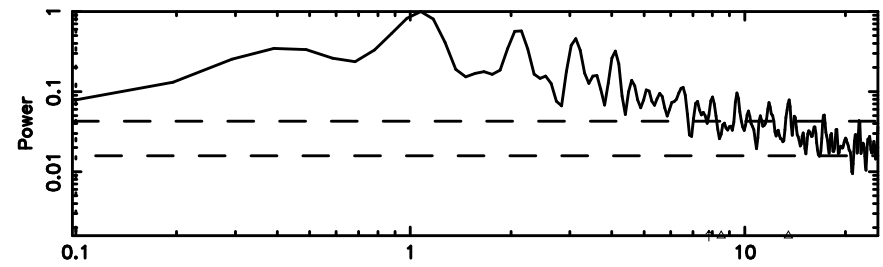

BLK: 4,SNR1: 1.2298 ,SNR2: 3.4204