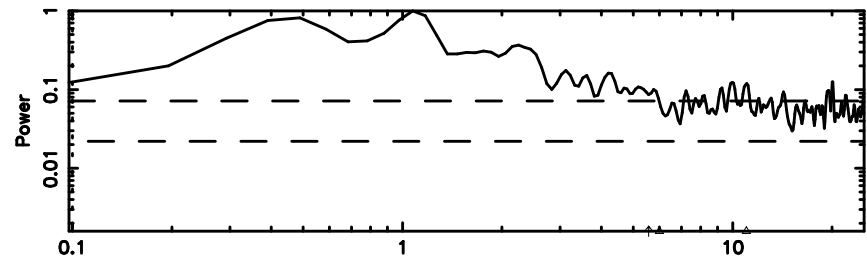

Frequency (Hz)

0652-130 2026/05/09 6.64UT TOYOKAWA-FUJI

T20260509153630

BLK: 6,SNR1: 0.38905 ,SNR2: 1.6876

Frequency (Hz)

K20260509153627

BLK: 6,SNR1: 0.67901 ,SNR2: 2.7241

Frequency (Hz)