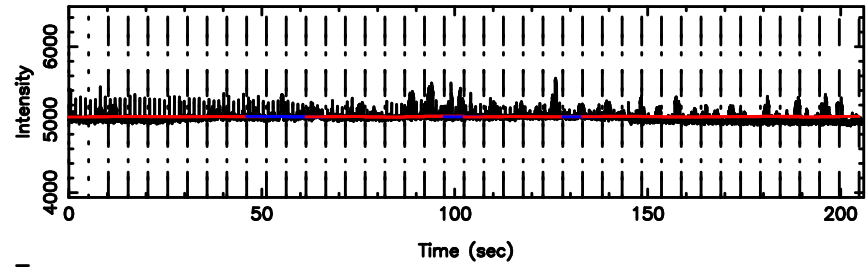

F20260509154810