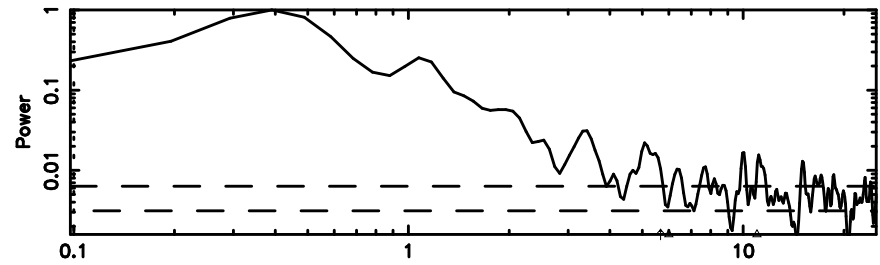

BLK: 3,SNR1: 4.4395 ,SNR2: 15.978