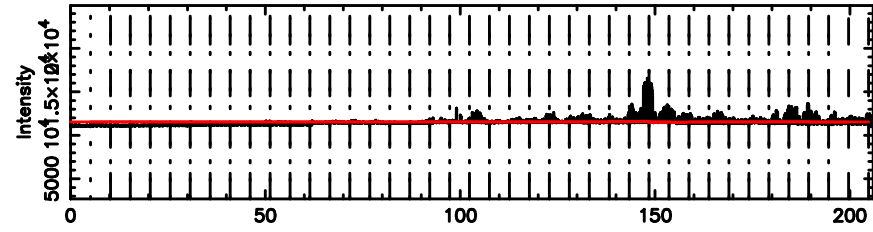

K20260509084914

3C2 2026/05/08 23.85UT TOYOKAWA-KISO