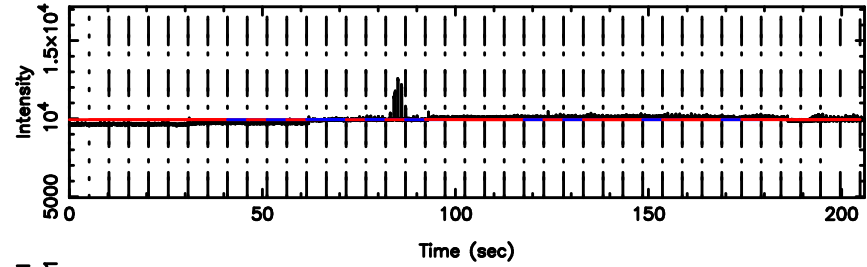

BLK:10,SNR1: 0.95460 ,SNR2: 3.8080

K20260509150855

BLK:10,SNR1: 6.2984 ,SNR2: 14.900

3C161 2026/05/09 6.18UT TOYOKAWA-KISO

F20260509150900

BLK: 5,SNR1:-0.12666 ,SNR2: 1.9508

Frequency (Hz)

K20260509150855