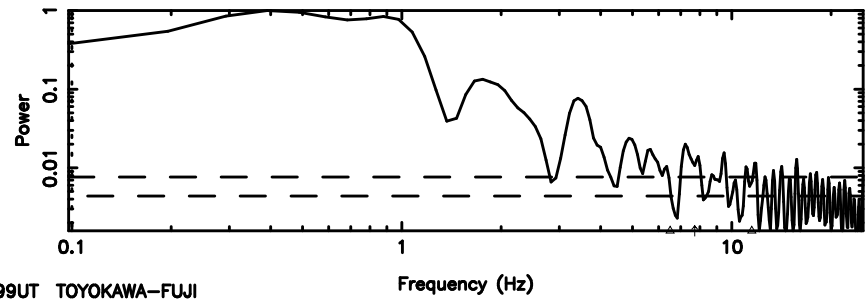

BLK: 4,SNR1: 6.1262 ,SNR2: 16.461