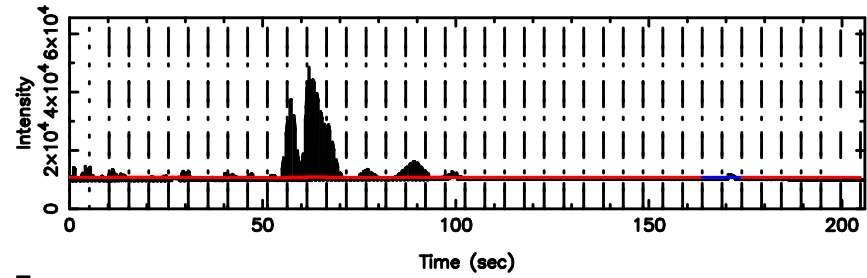

K20260509144947