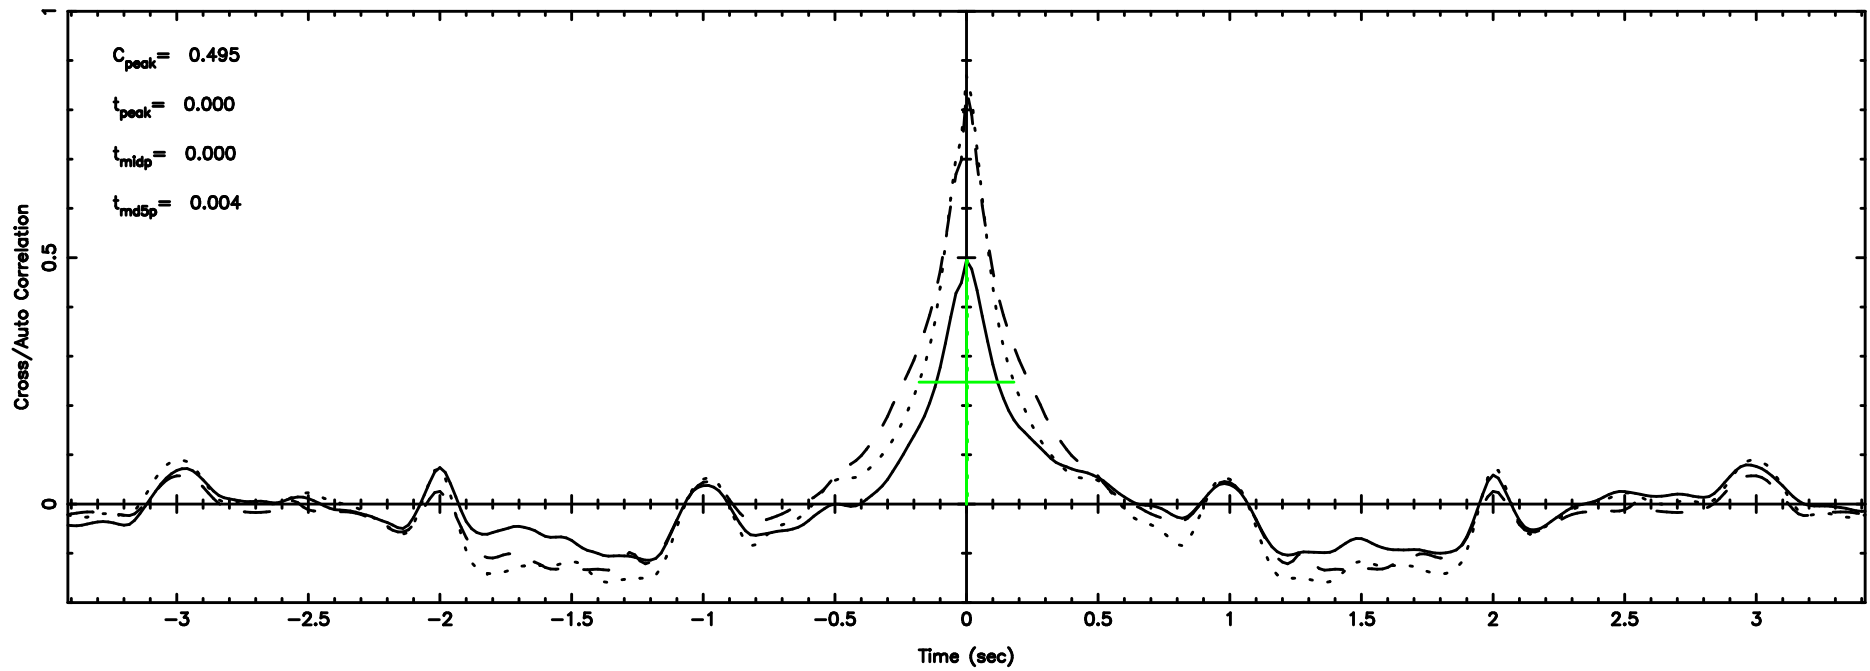

K20260509114424

BLK:14,SNR1: 7.6485 ,SNR2: 21.814

BLK:24,SNR1: 7.4666 ,SNR2: 17.605

BLK:24,SNR1: 7.6390 ,SNR2: 19.539

0258+350 2026/05/09 2.77UT FUJI -KISO

T20260509115415

BLK: 9,SNR1: 1.8234 ,SNR2: 4.2861

F20260509115417