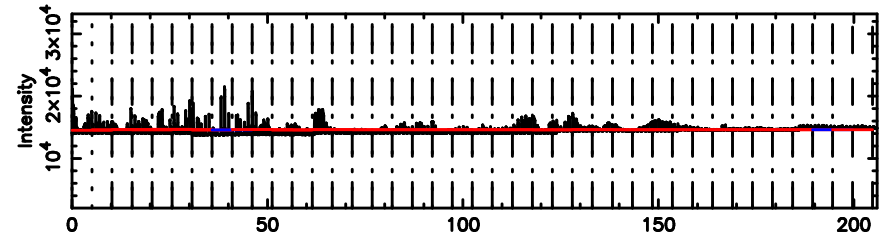

T20260509064240

BLK: 2,SNR1: 9.5610 ,SNR2: 29.132

Frequency (Hz)

K20260509064237

BLK: 2,SNR1: 7.9370 ,SNR2: 22.704

Frequency (Hz)

2156-043 2026/05/08 21.74UT TOYOKAWA-KISO

F20260509064242