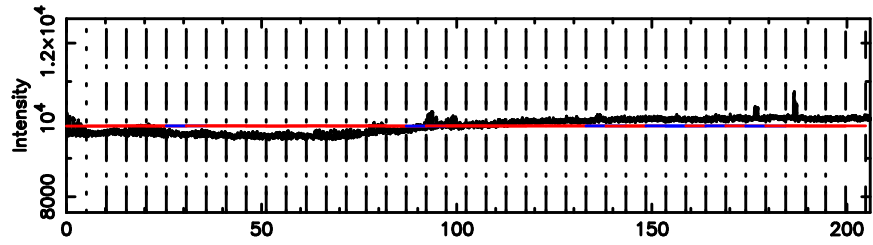

K20260509072409

BLK: 3,SNR1: 0.17408 ,SNR2: 5.4040

Frequency (Hz)

2238-113 2026/05/08 22.43UT FUJI -KISO

Frequency (Hz)

T20260509073700

BLK: 7,SNR1: 3.8265 ,SNR2: 10.137

Frequency (Hz)