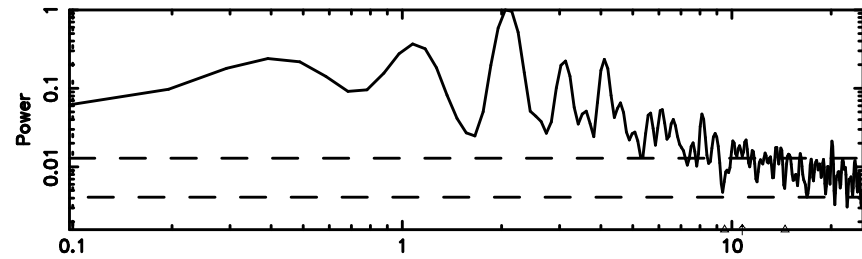

BLK: 4,SNR1: 2.9849 ,SNR2: 5.7552