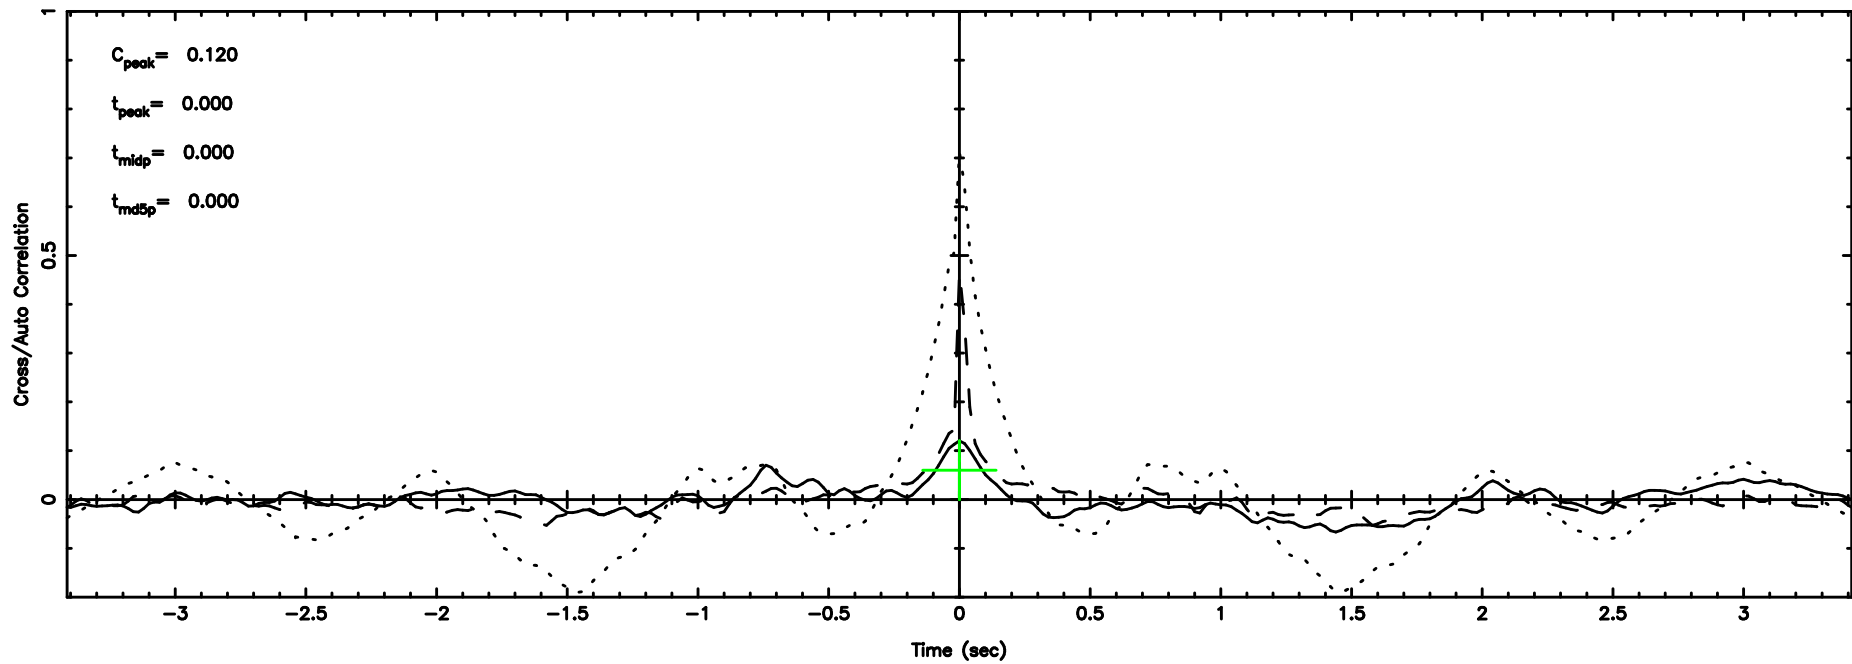

BLK:11,SNR1: 3.8487 ,SNR2: 6.5492

Frequency (Hz)

0821+394 2026/05/09 8.14UT TOYOKAWA-KISO

F20260509170655

BLK: 9,SNR1:-0.24909E-01,SNR2: 1.2232

Frequency (Hz)

K20260509170650

BLK: 9,SNR1: 1.2505 ,SNR2: 3.9612