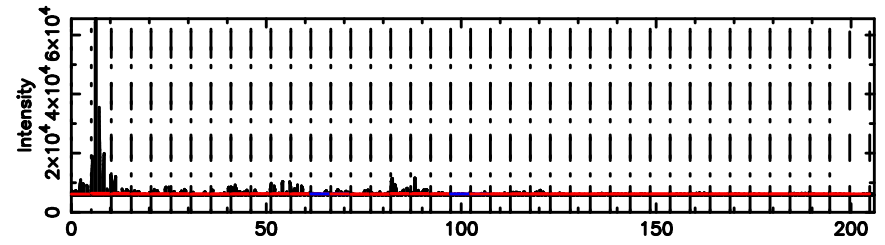

K20260509075934

BLK: 1,SNR1: 27.983 ,SNR2: 50.848

T20260509083321

BLK: 2,SNR1: 19.451 ,SNR2: 35.332

Frequency (Hz)

F20260509083323

BLK: 2,SNR1: 8.3678 ,SNR2: 19.851

Frequency (Hz)