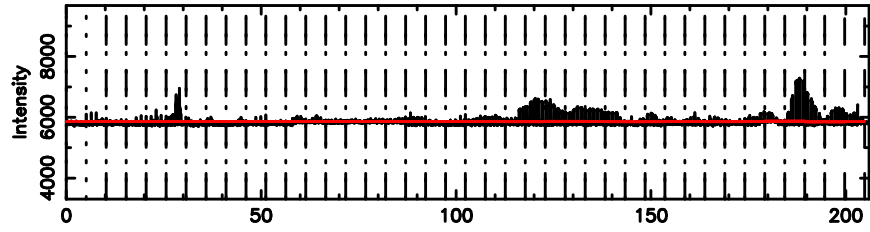

T20260509084014

BLK: 2,SNR1: 4.4590 ,SNR2: 19.162

2354+14 2026/05/08 23.70UT TOYOKAWA-KISO

K20260509084012

BLK: 2,SNR1: 5.0749 ,SNR2: 9.3446

F20260509084016

No. Good Data

K20260509084012