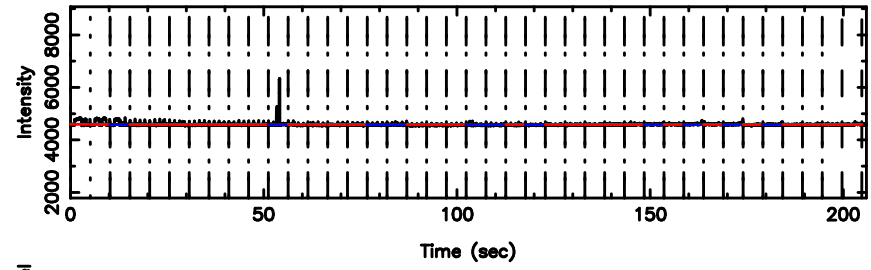

F20260509143740