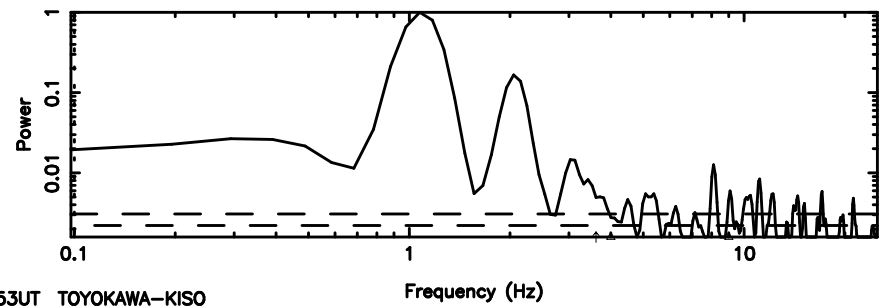

BLK: 1,SNR1: 6.0922 ,SNR2: 34.955

2045+483 2026/05/08 20.53UT TOYOKAWA-KISO