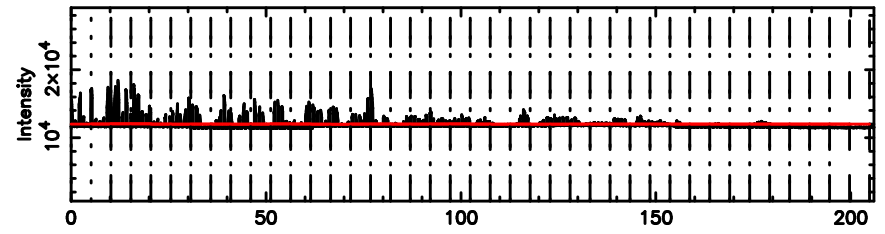

K20260509083319