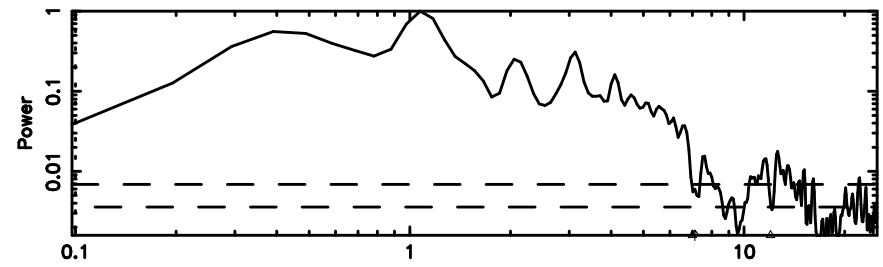

T20260509064240

BLK: 2,SNR1: 9.5610 ,SNR2: 29.132

Frequency (Hz)

K20260509064237

BLK: 2,SNR1: 7.9370 ,SNR2: 22.704

Frequency (Hz)

2156-043 2026/05/08 21.74UT TOYOKAWA-KISO

F20260509064242