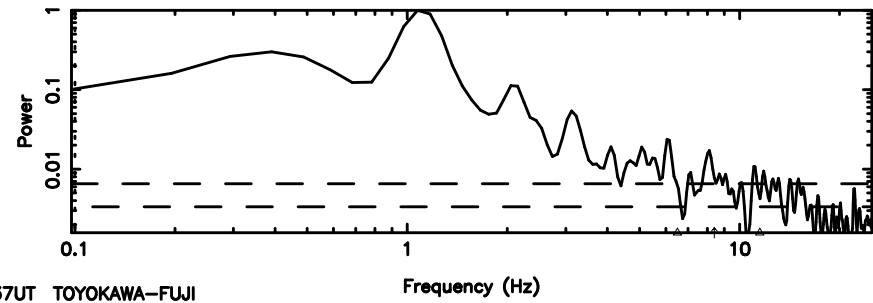

BLK: 3,SNR1: 4.3194 ,SNR2: 10.811

3C48 2026/05/09 1.37UT TOYOKAWA-FUJI