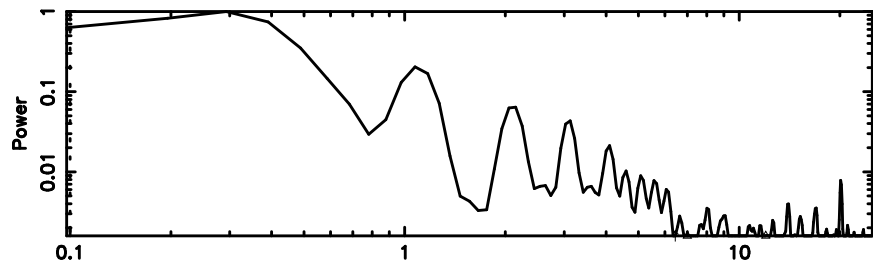

BLK: 3,SNR1: 14.931 ,SNR2: 46.604