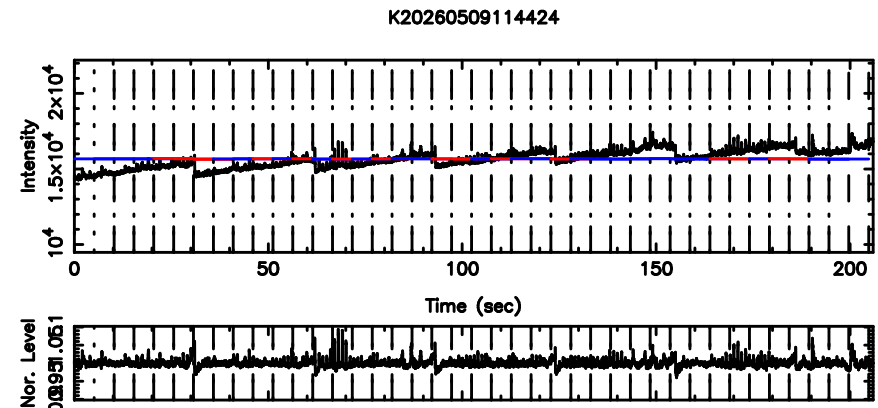

K20260509114424

BLK:14,SNR1: 7.6485 ,SNR2: 21.814

BLK:24,SNR1: 7.4666 ,SNR2: 17.605

BLK:24,SNR1: 7.6390 ,SNR2: 19.539

0258+350 2026/05/09 2.77UT FUJI -KISO

T20260509115415

BLK: 9,SNR1: 1.8234 ,SNR2: 4.2861

F20260509115417