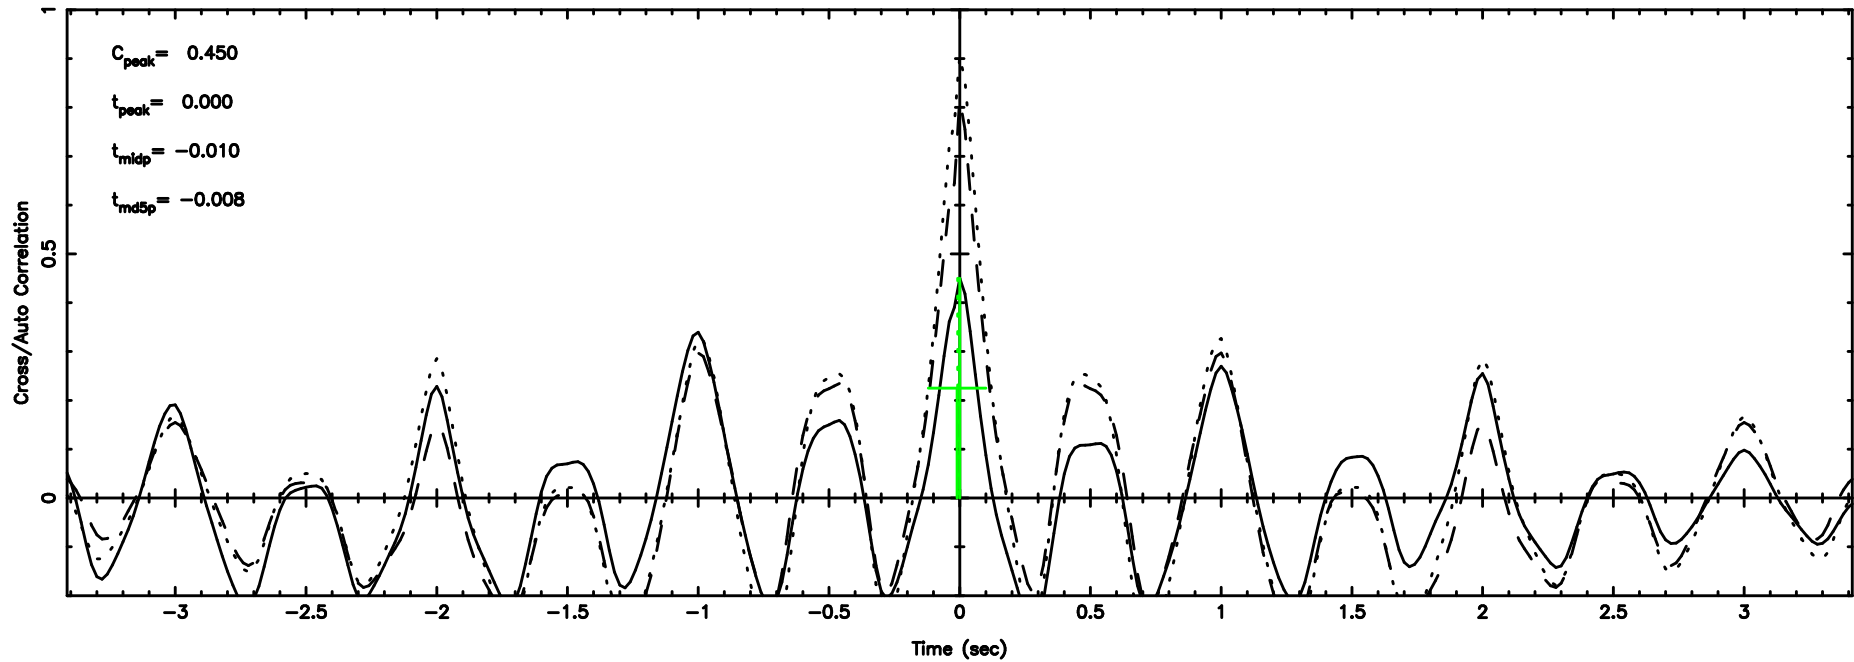

BLK: 5, SNR1: 5.5056 , SNR2: 13.969

Frequency (Hz)

K20260509165542

BLK: 5, SNR1: 6.9604 , SNR2: 23.320

Frequency (Hz)

3C196 2026/05/09 7.96UT TOYOKAWA-KISO

F20260509165546

BLK: 4,SNR1: 1.1092 ,SNR2: 6.2491