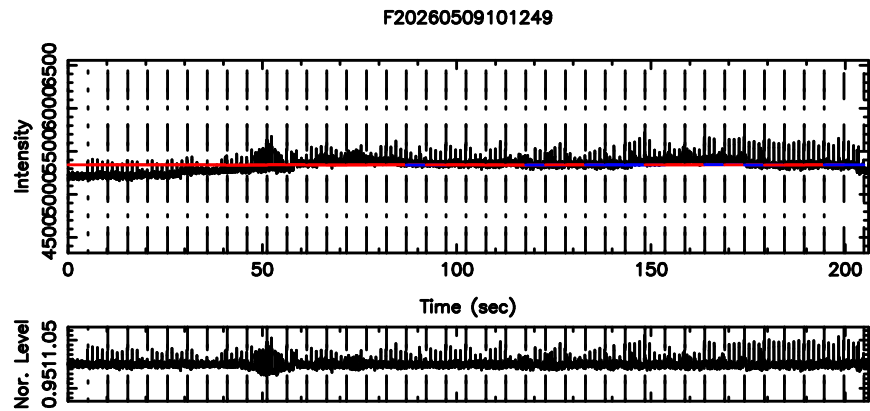

T20260509101247

BLK: 8, SNR1: 9.6803 ,SNR2: 17.333

3C43 2026/05/09 1.24UT TOYOKAWA-KISO

K20260509101244

BLK: 8, SNR1: 7.5727 ,SNR2: 13.210

BLK: 8,SNR1:-0.13637E-01,SNR2: 2.4674

BLK: 8,SNR1: 7.8637 ,SNR2: 13.566