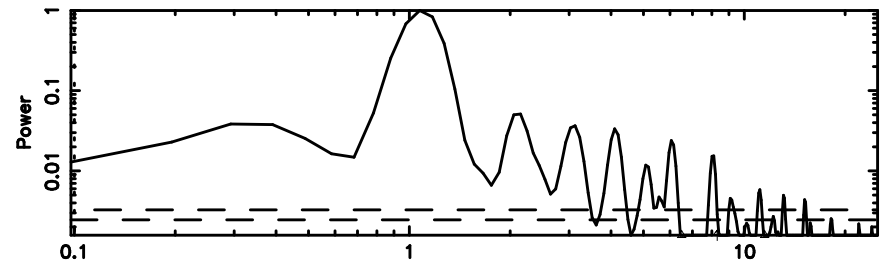

T20260509052958

BLK: 1,SNR1: 0.67897 ,SNR2: 3.8230

Frequency (Hz)

F20260509053000

BLK: 1,SNR1: 7.8385 ,SNR2: 19.674

Frequency (Hz)

2045+483 2026/05/08 20.53UT TOYOKAWA-FUJI

T20260509052958