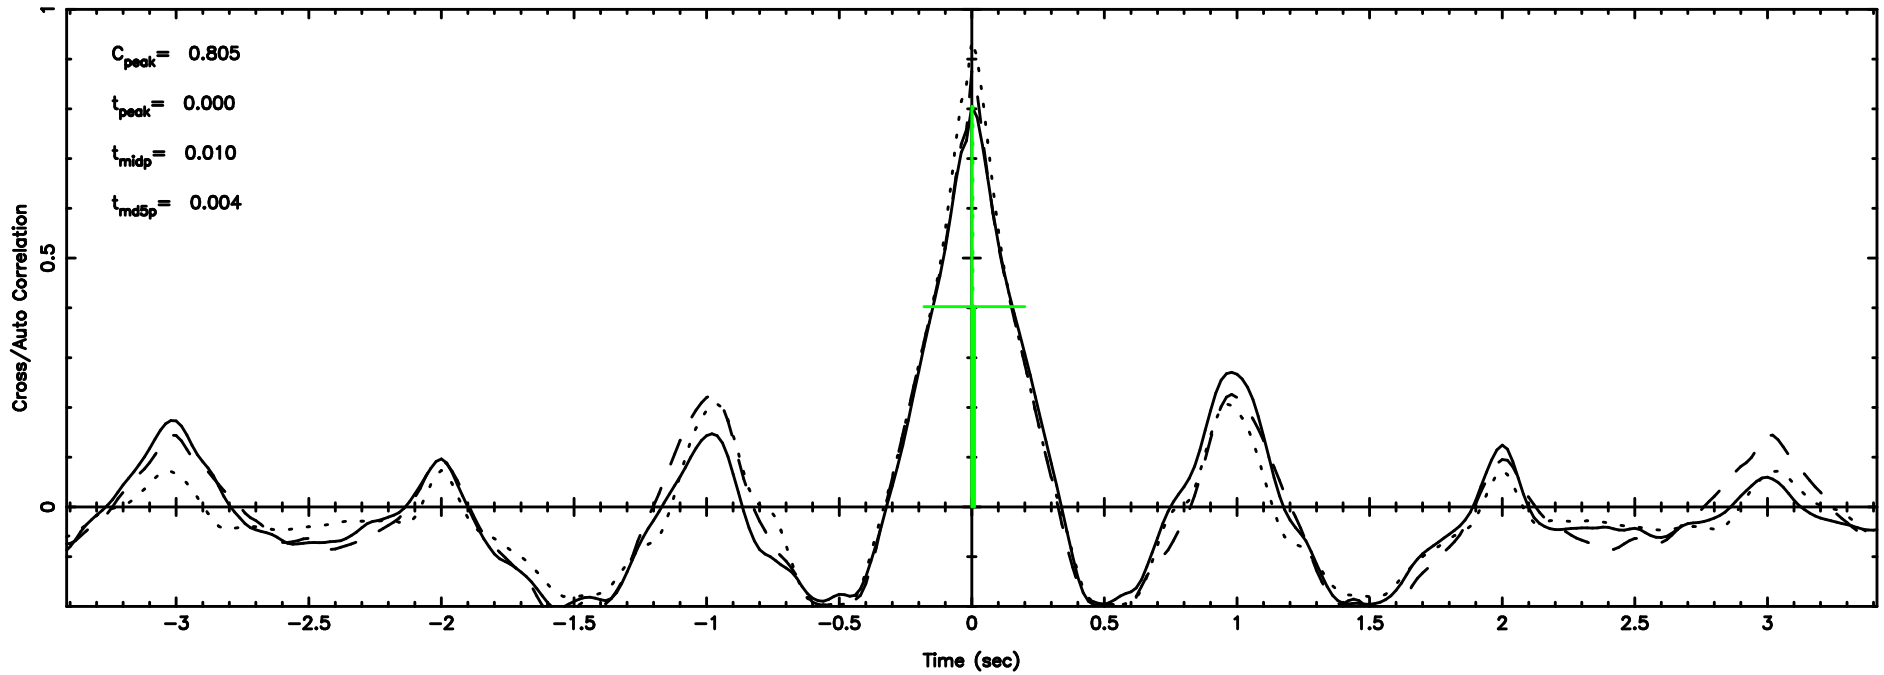

T20260509070314

BLK: 2,SNR1: 5.5475 ,SNR2: 12.681

Frequency (Hz)

2217+128 2026/05/08 22.08UT TOYOKAWA-KISO

K20260509070311

BLK: 2,SNR1: 14.324 ,SNR2: 33.671

Frequency (Hz)

F20260509070316