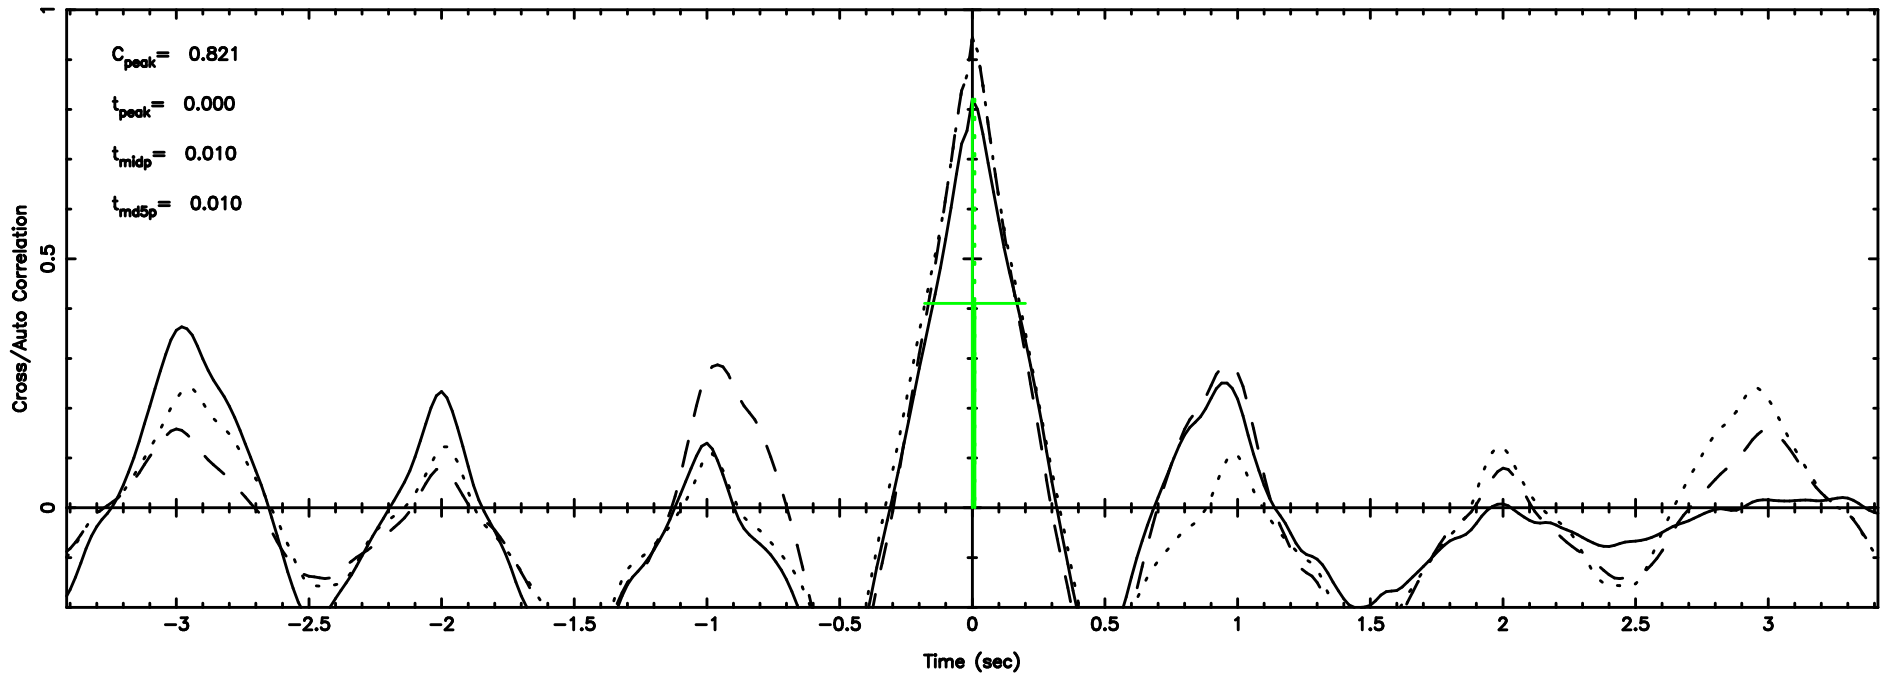

BLK: 1,SNR1: 8.1104 ,SNR2: 19.458

Frequency (Hz)

K20260509064237

BLK: 1,SNR1: 14.851 ,SNR2: 34.584

Frequency (Hz)

2156-043 2026/05/08 21.74UT FUJI -KISO

T20260509065551

BLK:10,SNR1: 0.92458 ,SNR2: 2.8135