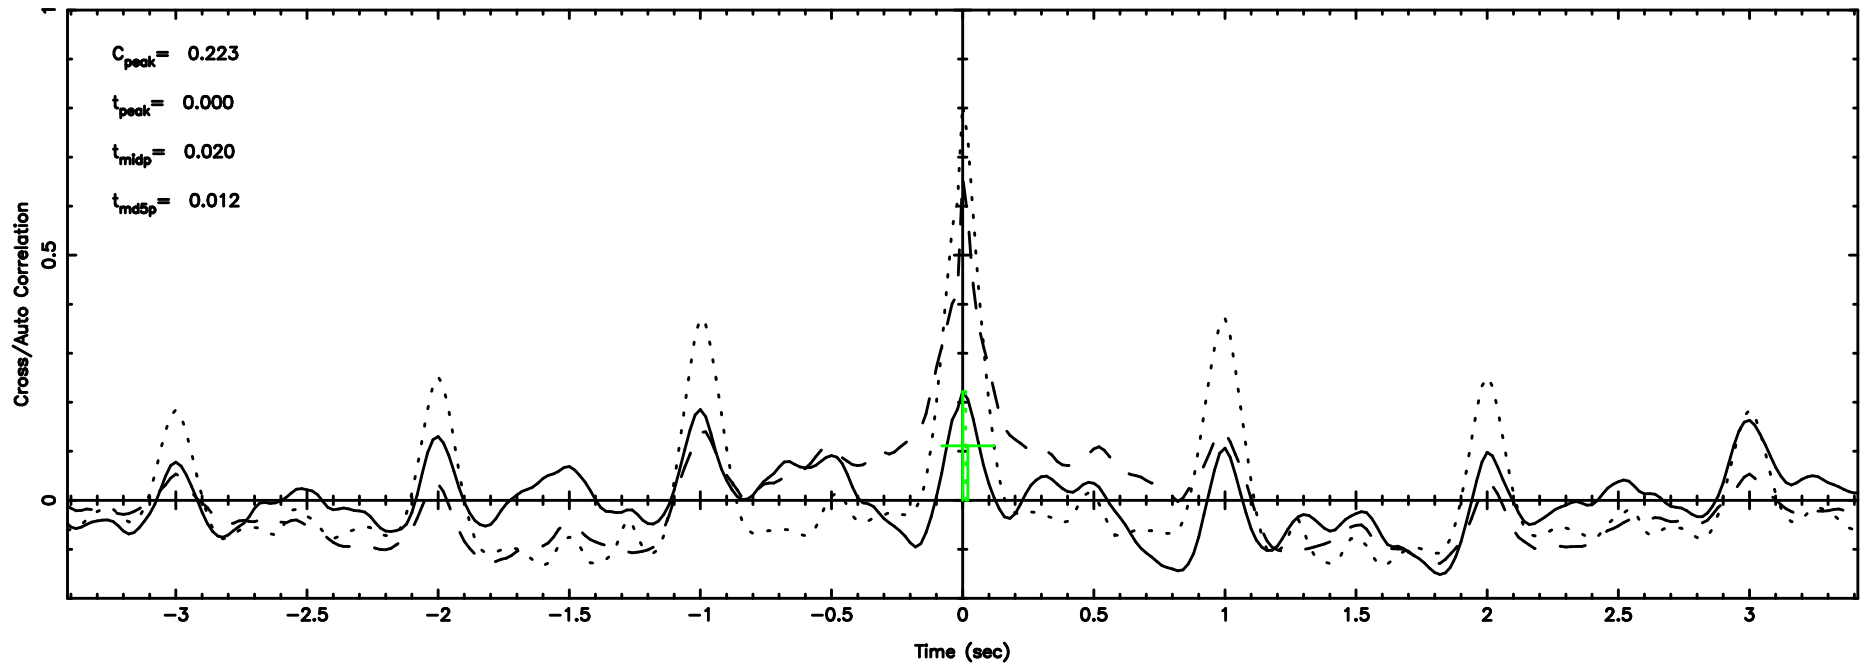

0556+191 2026/05/09 5.73UT TOYOKAWA-FUJI

T20260509144205

BLK: 6,SNR1: 0.48034 ,SNR2: 1.6941

Frequency (Hz)

K20260509144202

BLK: 6,SNR1: 3.9138 ,SNR2: 6.9965

Frequency (Hz)

0556+191 2026/05/09 5.73UT TOYOKAWA-KISO