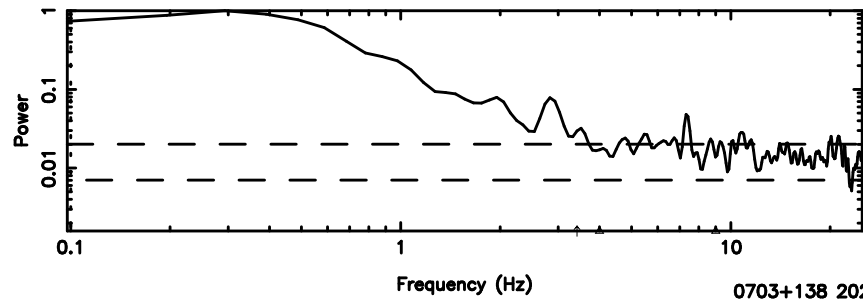

BLK: 5,SNR1: 1.4980 ,SNR2: 9.6963