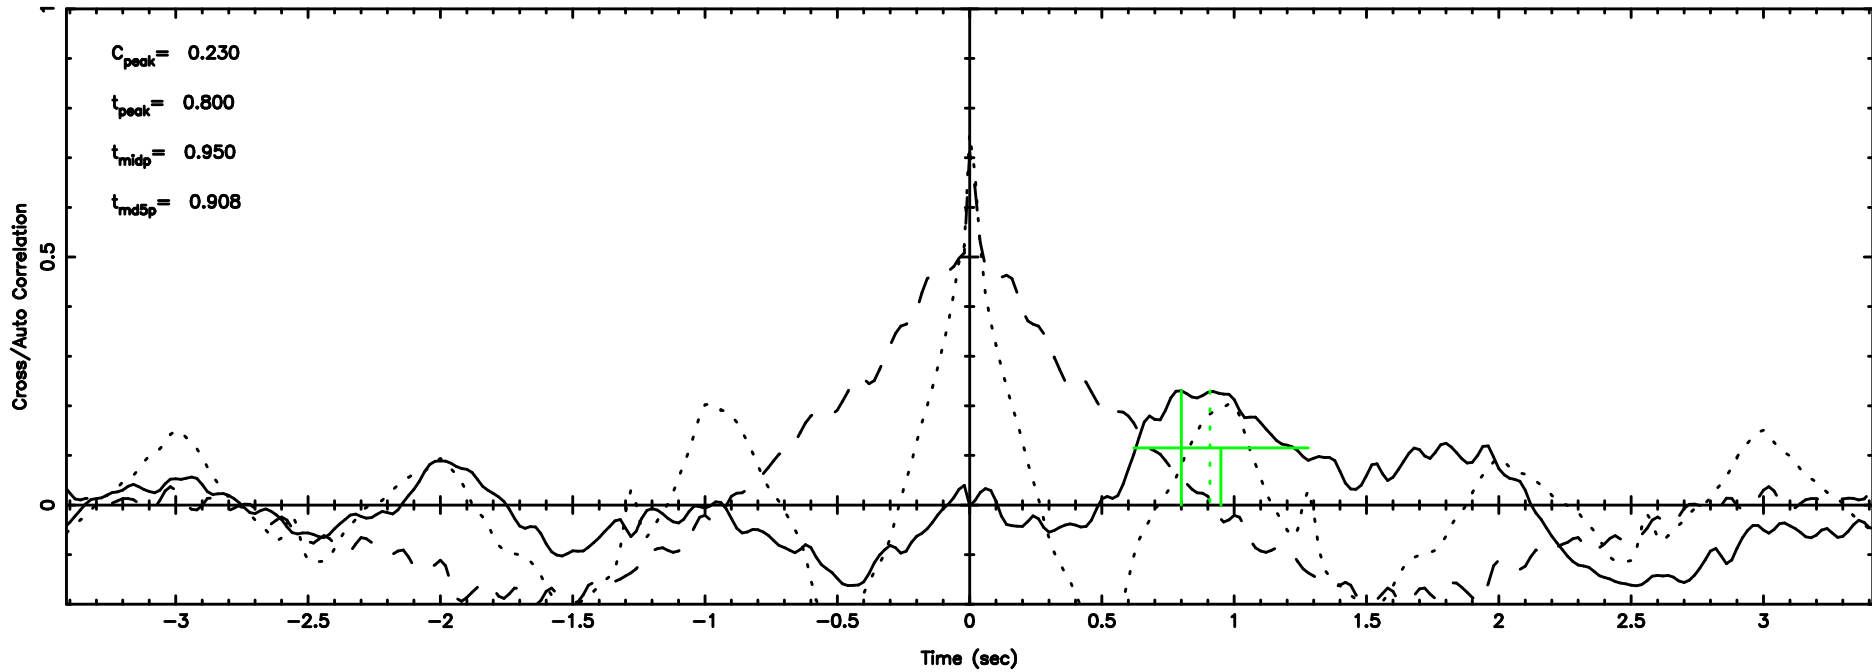

K20260509083319

No. Good Data

2347-02 2026/05/08 23.58UT FUJI -KISO

T20260509084014

BLK: 2, SNR1: 2.8002 ,SNR2: 8.3832

F20260509084016

BLK: 2, SNR1: 2.6899 ,SNR2: 7.1503

2354+14 2026/05/08 23.70UT TOYOKAWA-FUJI