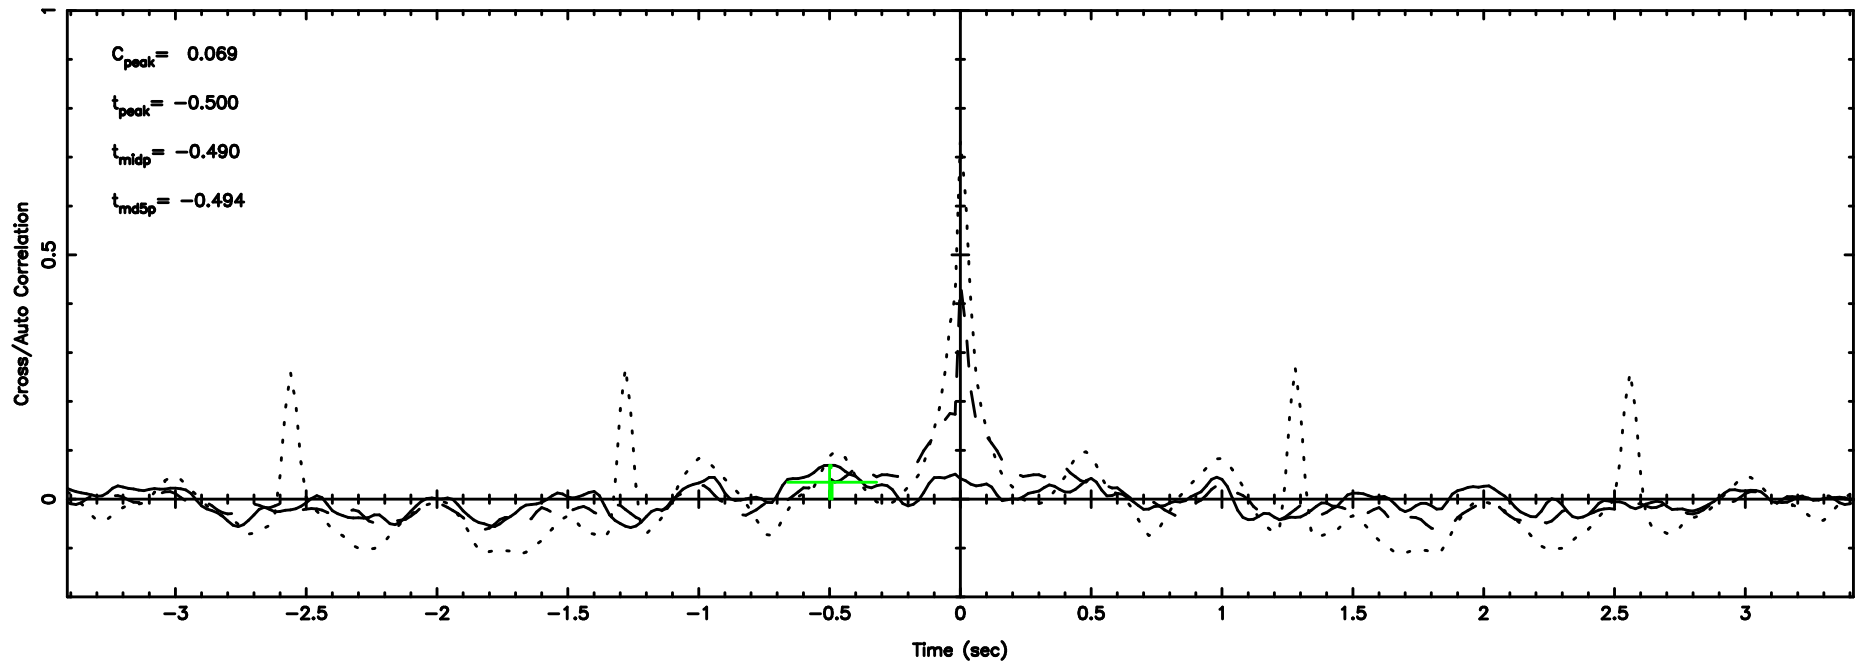

Frequency (Hz)

0741-06 2026/05/09 7.46UT TOYOKAWA-FUJI