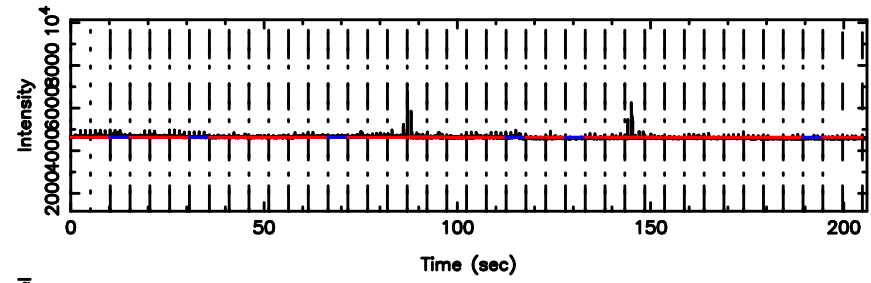

F20260509143329