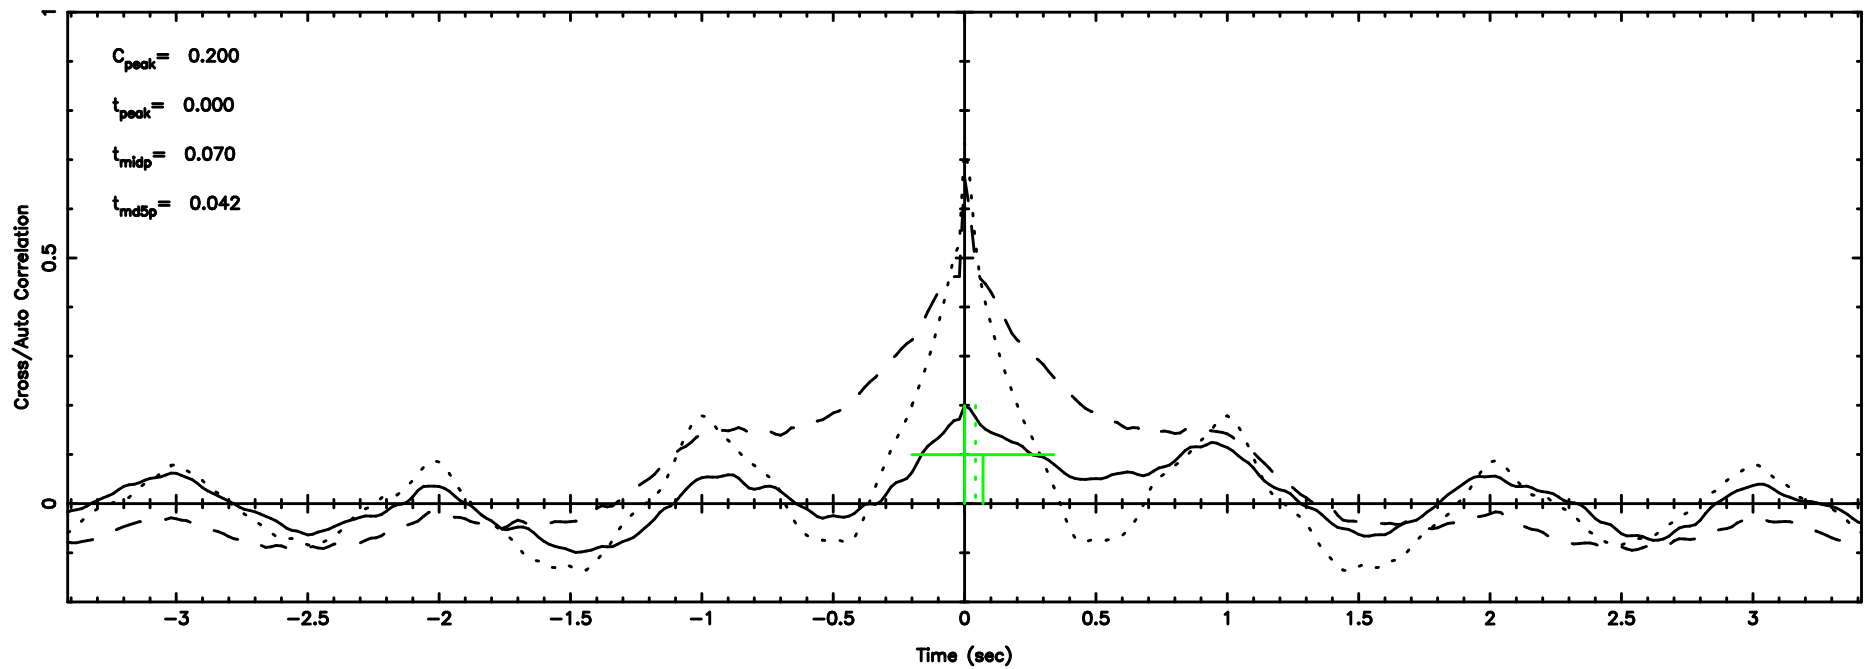

T20260509130747

BLK: 9,SNR1: 2.5230 ,SNR2: 12.437

K20260509130744

BLK: 9,SNR1: 5.3642 ,SNR2: 9.3550

0422+178 2026/05/09 4.16UT TOYOKAWA-KISO

F20260509130749

BLK:17,SNR1: 5.5987 ,SNR2: 12.506

K20260509130744