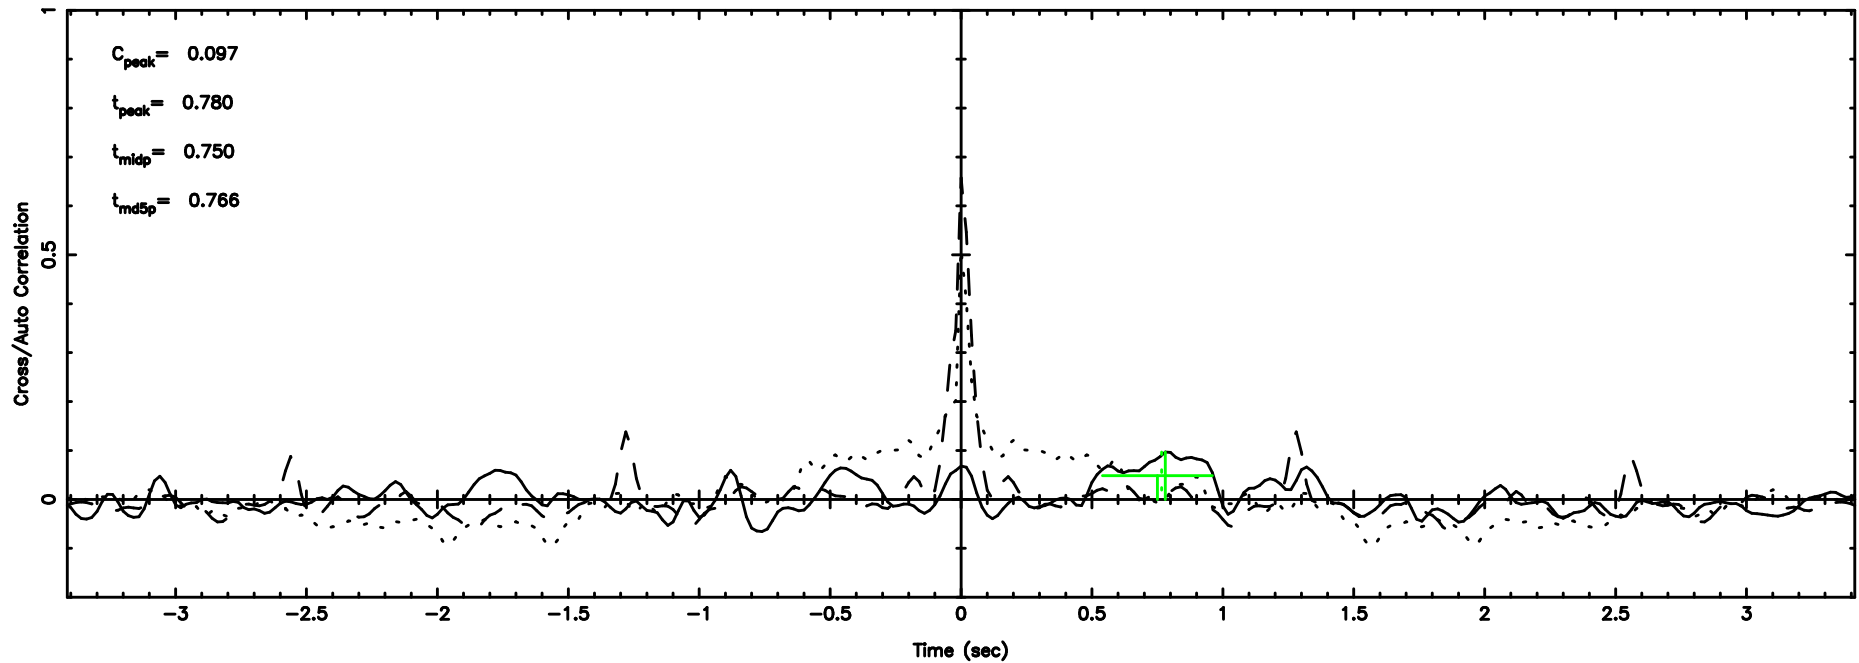

0713-024 2026/05/09 6.99UT TOYOKAWA-KISO

F20260509155732

BLK: 3,SNR1: 0.94032 ,SNR2: 2.8899

Frequency (Hz)

K20260509155727

BLK: 3,SNR1: 0.38893 ,SNR2: 1.5323

Frequency (Hz)

0713-024 2026/05/09 6.99UT FUJI -KISO