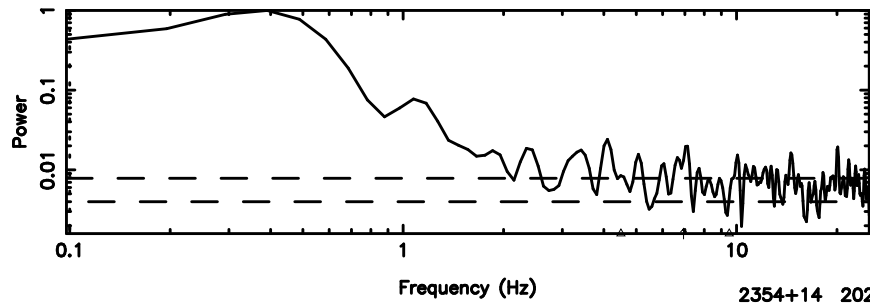

K20260509083319

No. Good Data

2347-02 2026/05/08 23.58UT FUJI -KISO

T20260509084014

BLK: 2, SNR1: 2.8002 ,SNR2: 8.3832

F20260509084016

BLK: 2, SNR1: 2.6899 ,SNR2: 7.1503

2354+14 2026/05/08 23.70UT TOYOKAWA-FUJI