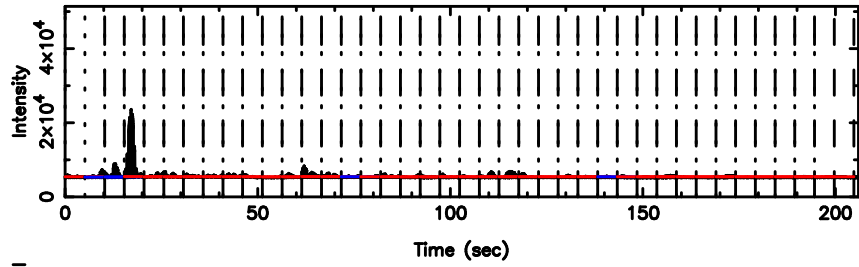

BLK: 5, SNR1: 5.5056 , SNR2: 13.969

Frequency (Hz)

K20260509165542

BLK: 5, SNR1: 6.9604 , SNR2: 23.320

Frequency (Hz)

3C196 2026/05/09 7.96UT TOYOKAWA-KISO

F20260509165546

BLK: 4,SNR1: 1.1092 ,SNR2: 6.2491