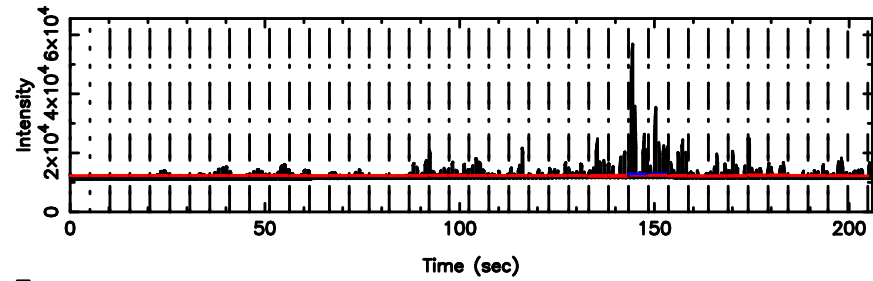

T20260509085337

BLK: 2, SNR1: 13.476 , SNR2: 32.902

K20260509085334

BLK: 2, SNR1: 10.464 , SNR2: 25.397

0008-063 2026/05/08 23.92UT TOYOKAWA-KISO

F20260509085339

BLK: 1, SNR1: 13.740 ,SNR2: 32.746

K20260509085334