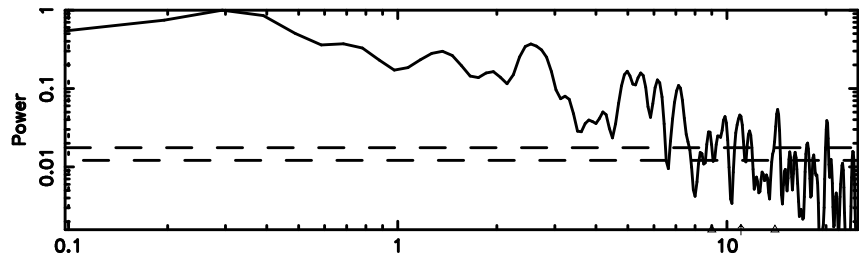

BLK: 3,SNR1: 3.0735 ,SNR2: 5.9352