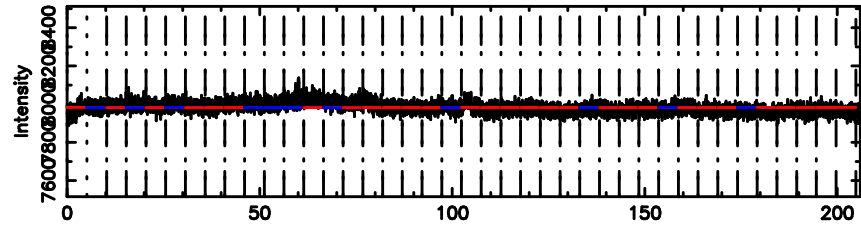

F20260509170655

BLK: 7,SNR1:-0.83371E-01,SNR2: 1.0403

Frequency (Hz)

0821+394 2026/05/09 8.14UT TOYOKAWA-FUJI

T20260509170653

BLK:11,SNR1: 0.29428 ,SNR2: 0.97473

Frequency (Hz)

K20260509170650