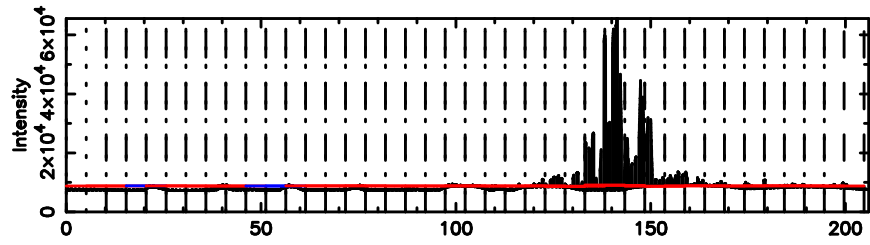

T20260509085337