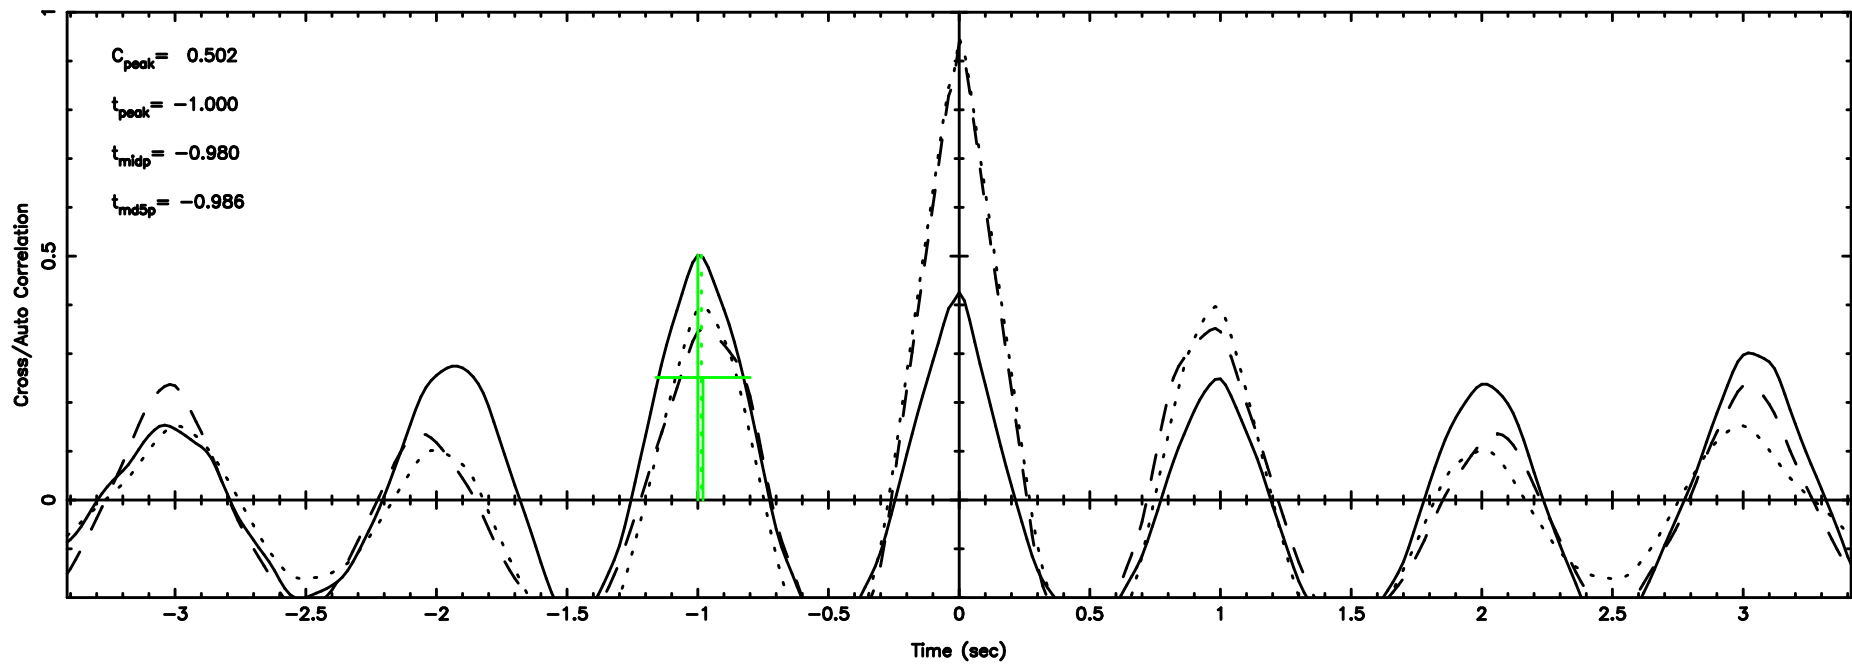

3C216 2026/05/09 8.88UT TOYOKAWA-KISO