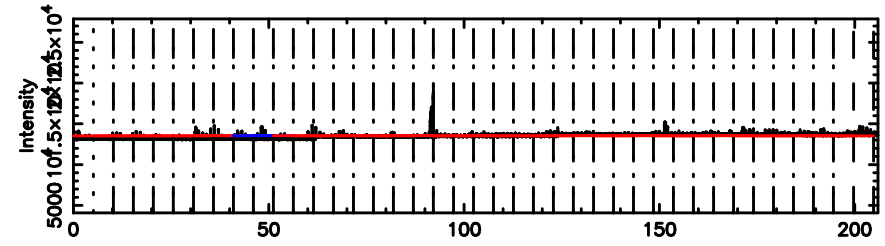

T20260509070314

BLK: 2,SNR1: 5.5475 ,SNR2: 12.681

Frequency (Hz)

2217+128 2026/05/08 22.08UT TOYOKAWA-KISO

K20260509070311

BLK: 2,SNR1: 14.324 ,SNR2: 33.671

Frequency (Hz)

F20260509070316