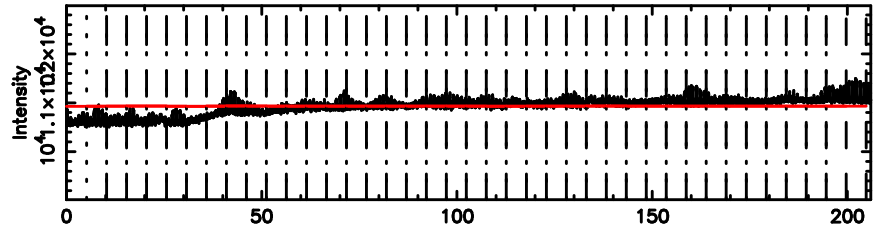

K20260509070858

BLK: 4,SNR1: 18.680 ,SNR2: 41.824

Frequency (Hz)

T20260509071544

No.Good Data

F20260509071546

No.Good Data

2229-093 2026/05/08 22.29UT TOYOKAWA-FUJI