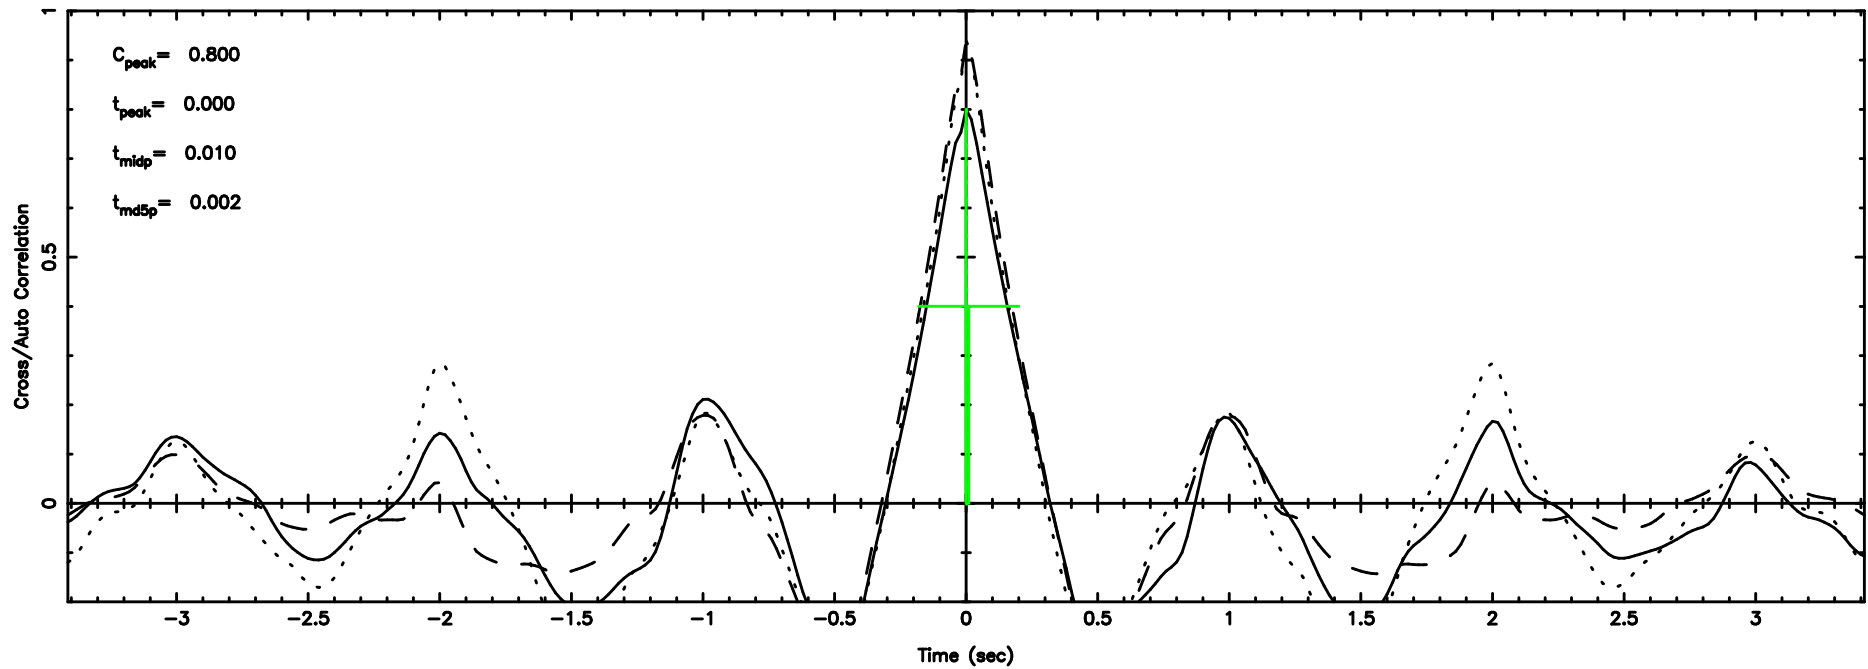

0320+05 2026/05/09 3.12UT TOYOKAWA-FUJI

F20260509120548

BLK: 2,SNR1: 17.336 ,SNR2: 32.886

Frequency (Hz)

T20260509120546

BLK: 3,SNR1: 12.992 ,SNR2: 31.937

K20260509120543

BLK: 3,SNR1: 8.2258 ,SNR2: 23.525