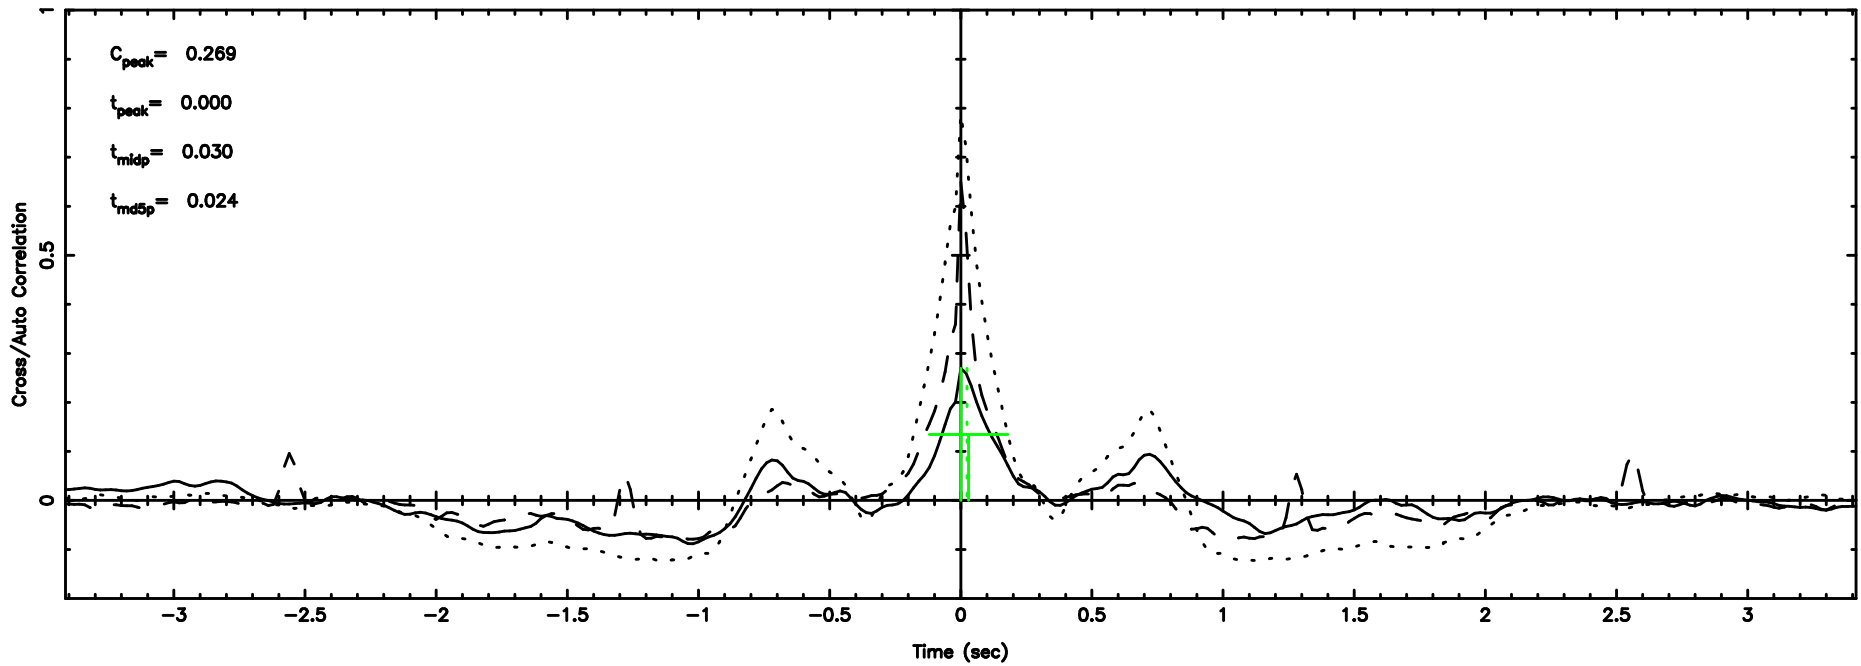

Frequency (Hz)

0552+12 2026/05/09 5.66UT FUJI -KISO