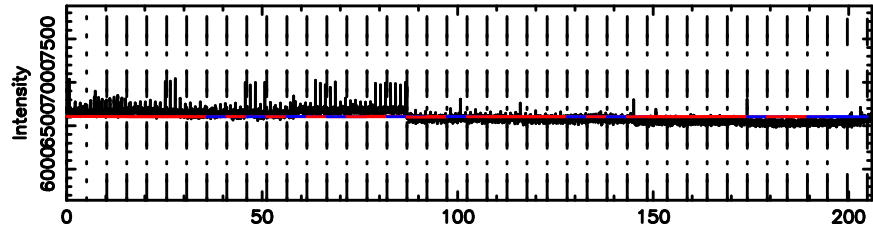

F20260509063337