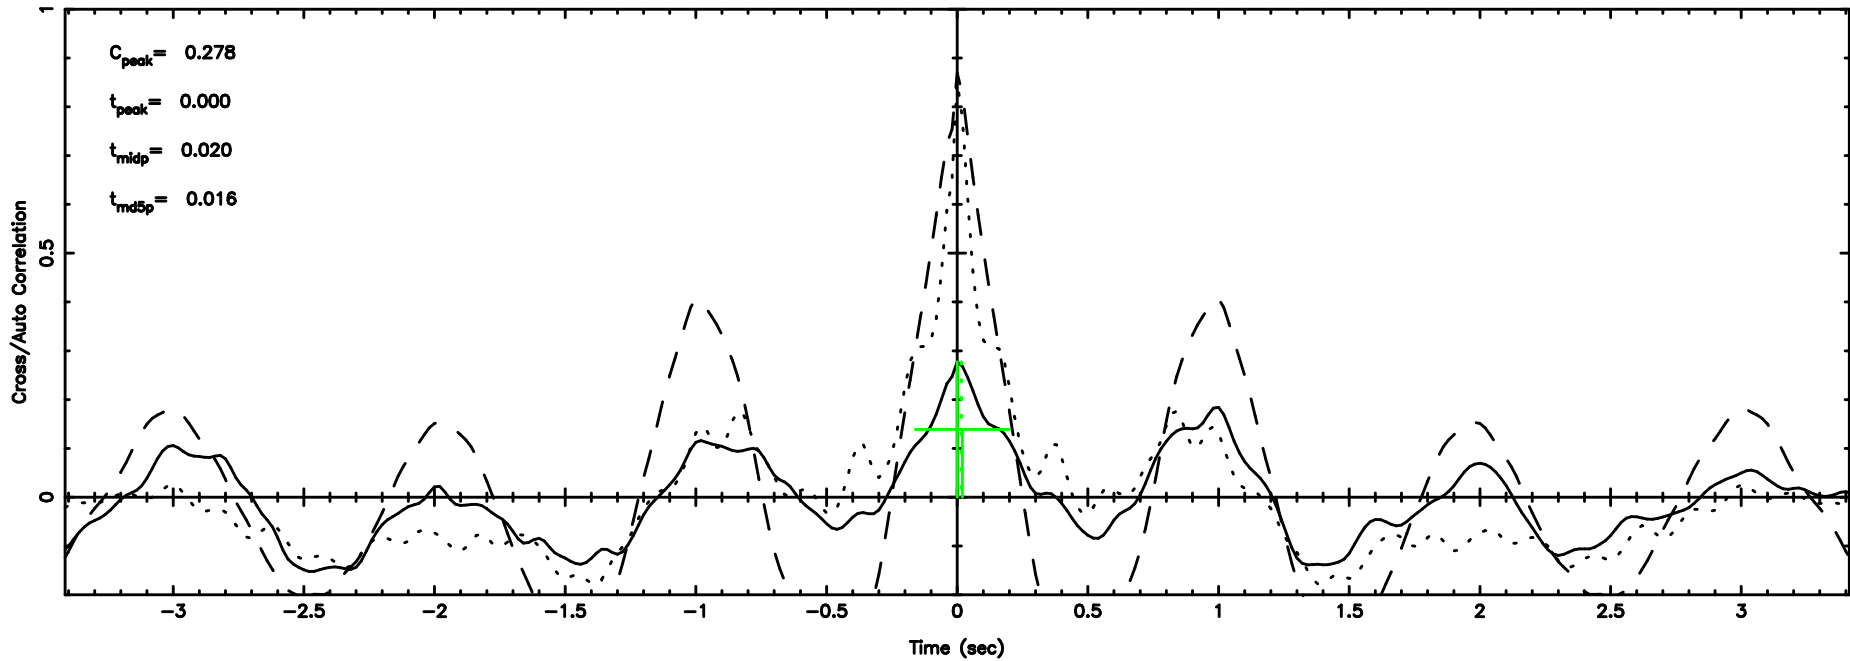

Frequency (Hz)

3C216 2026/05/09 8.88UT TOYOKAWA-FUJI