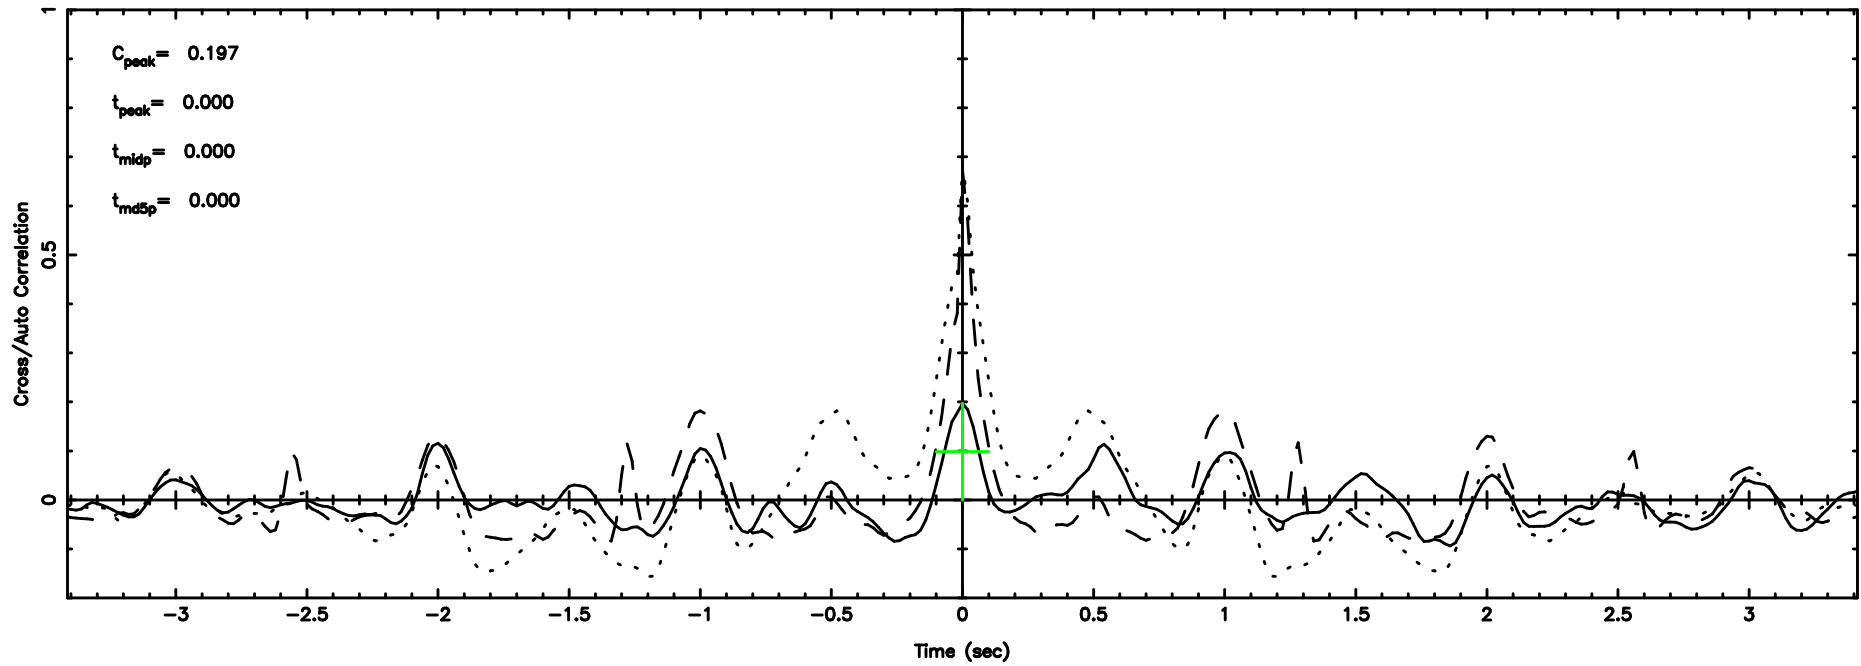

Frequency (Hz)

0556+191 2026/05/09 5.73UT FUJI -KISO