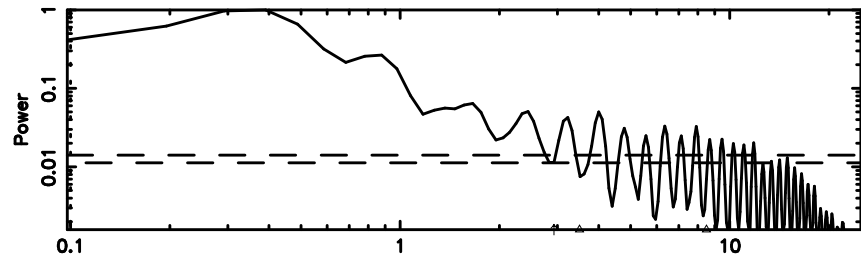

BLK: 4,SNR1: 0.52095 ,SNR2: 1.1899

Frequency (Hz)

K20260509162555

BLK: 4,SNR1: 3.2063 ,SNR2: 7.5210

Frequency (Hz)

0741-06 2026/05/09 7.46UT TOYOKAWA-KISO

F20260509162600

BLK: 4,SNR1: 1.4483 ,SNR2: 12.426