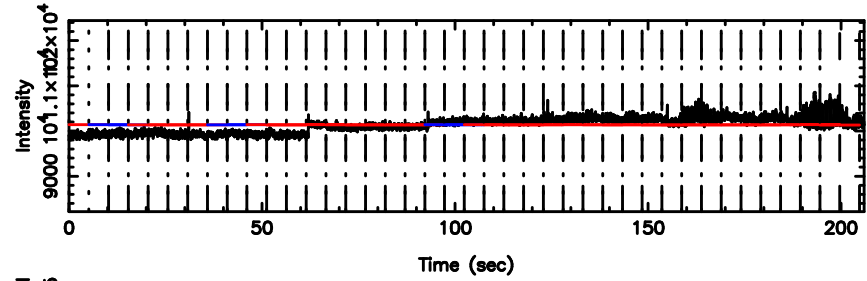

Frequency (Hz)

0652-130 2026/05/09 6.64UT TOYOKAWA-FUJI

T20260509153630

BLK: 6,SNR1: 0.38905 ,SNR2: 1.6876

Frequency (Hz)

K20260509153627

BLK: 6,SNR1: 0.67901 ,SNR2: 2.7241

Frequency (Hz)