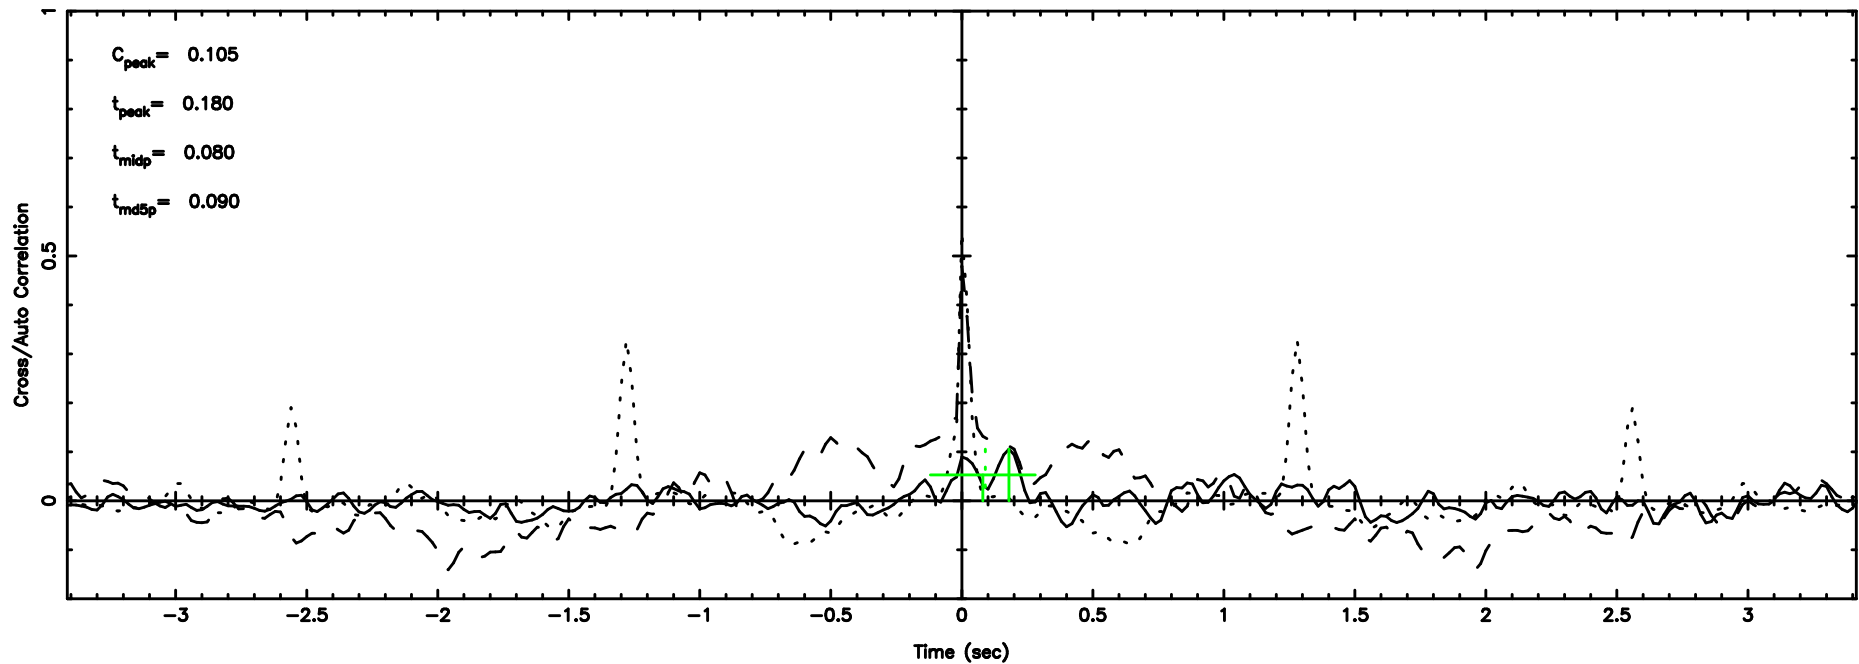

Frequency (Hz)

0652-130 2026/05/09 6.64UT TOYOKAWA-FUJI

T20260509153630

BLK: 6,SNR1: 0.38905 ,SNR2: 1.6876

Frequency (Hz)

K20260509153627

BLK: 6,SNR1: 0.67901 ,SNR2: 2.7241

Frequency (Hz)