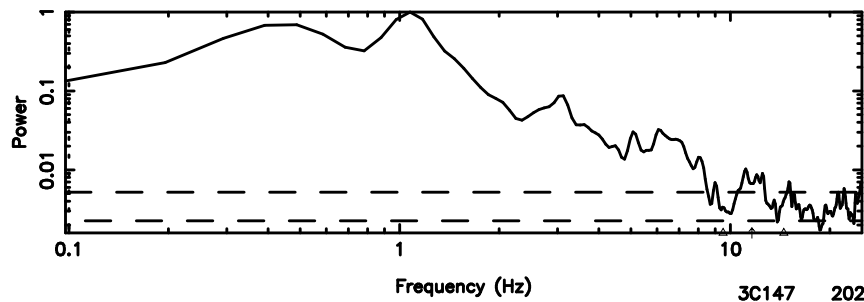

BLK: 9,SNR1: 9.0012 ,SNR2: 15.712