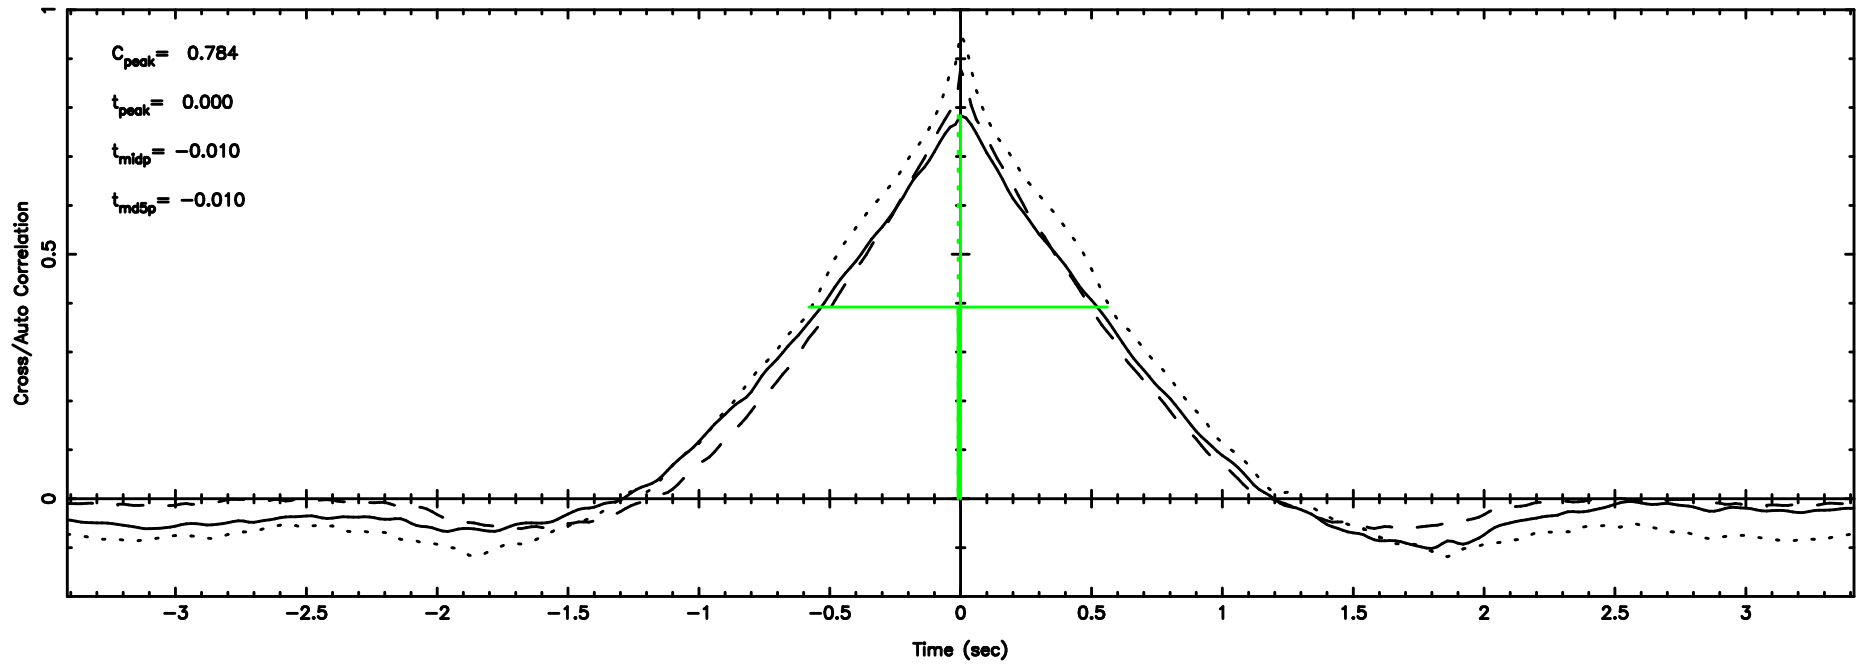

Frequency (Hz)

0732+33 2026/05/09 7.33UT TOYOKAWA-FUJI

T20260509161758

BLK:15,SNR1: 54.040 ,SNR2: 68.601

Frequency (Hz)

0732+33 2026/05/09 7.33UT TOYOKAWA-KISO

K20260509161755

BLK:15,SNR1: 6.5210 ,SNR2: 30.054