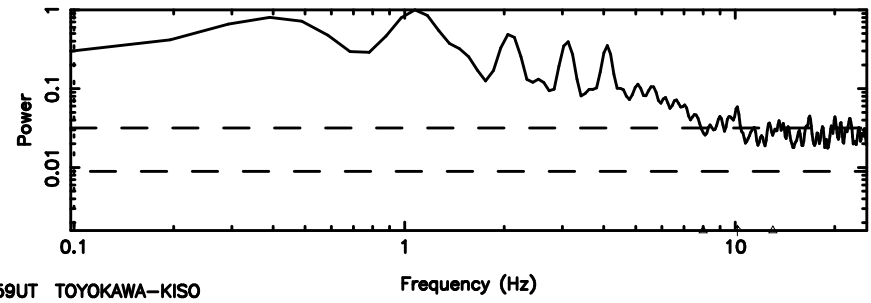

BLK: 9,SNR1: 2.1511 ,SNR2: 4.3856

0548+16 2026/05/09 5.59UT TOYOKAWA-KISO

F20260509143329

BLK: 7,SNR1: 17.830 ,SNR2: 21.819

Frequency (Hz)

K20260509143324

BLK: 7,SNR1: 2.0790 ,SNR2: 4.3092

Frequency (Hz)