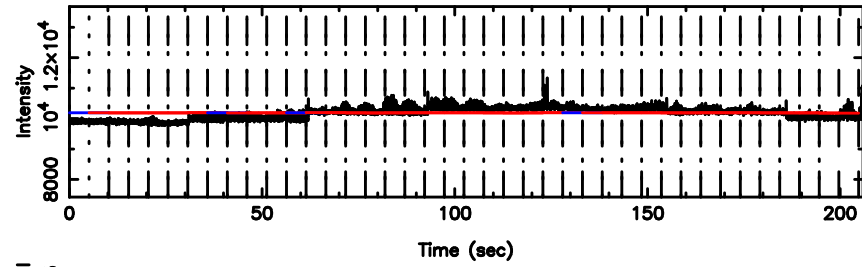

Frequency (Hz)

K20260509162555