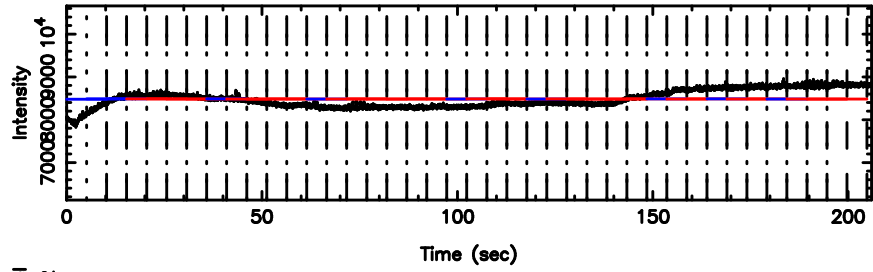

BLK: 1,SNR1: 8.1104 ,SNR2: 19.458

Frequency (Hz)

K20260509064237

BLK: 1,SNR1: 14.851 ,SNR2: 34.584

Frequency (Hz)

2156-043 2026/05/08 21.74UT FUJI -KISO

T20260509065551

BLK:10,SNR1: 0.92458 ,SNR2: 2.8135