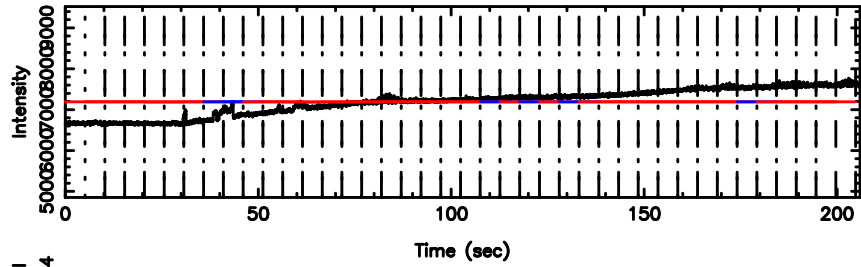

T20260509154808