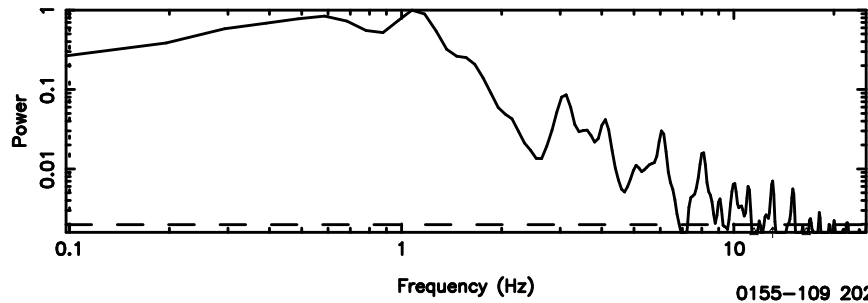

3C48 2026/05/09 1.37UT TOYOKAWA-KISO

K20260509102029

BLK: 3, SNR1: 4.1689 ,SNR2: 12.933

Frequency (Hz)

F20260509102033

K20260509102029

T20260509104015

BLK: 2,SNR1: 26.778 ,SNR2: 41.002