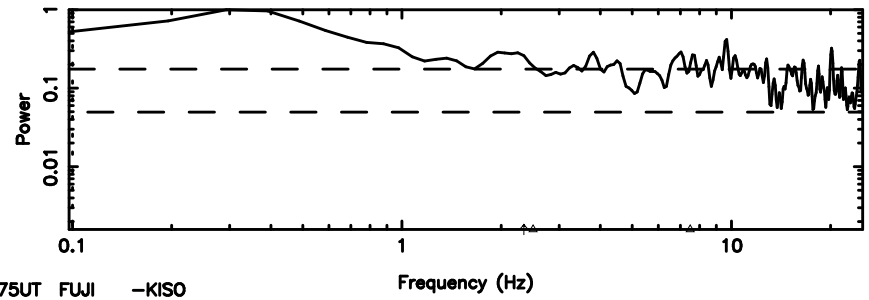

3C190 2026/05/09 7.75UT FUJI -KISO