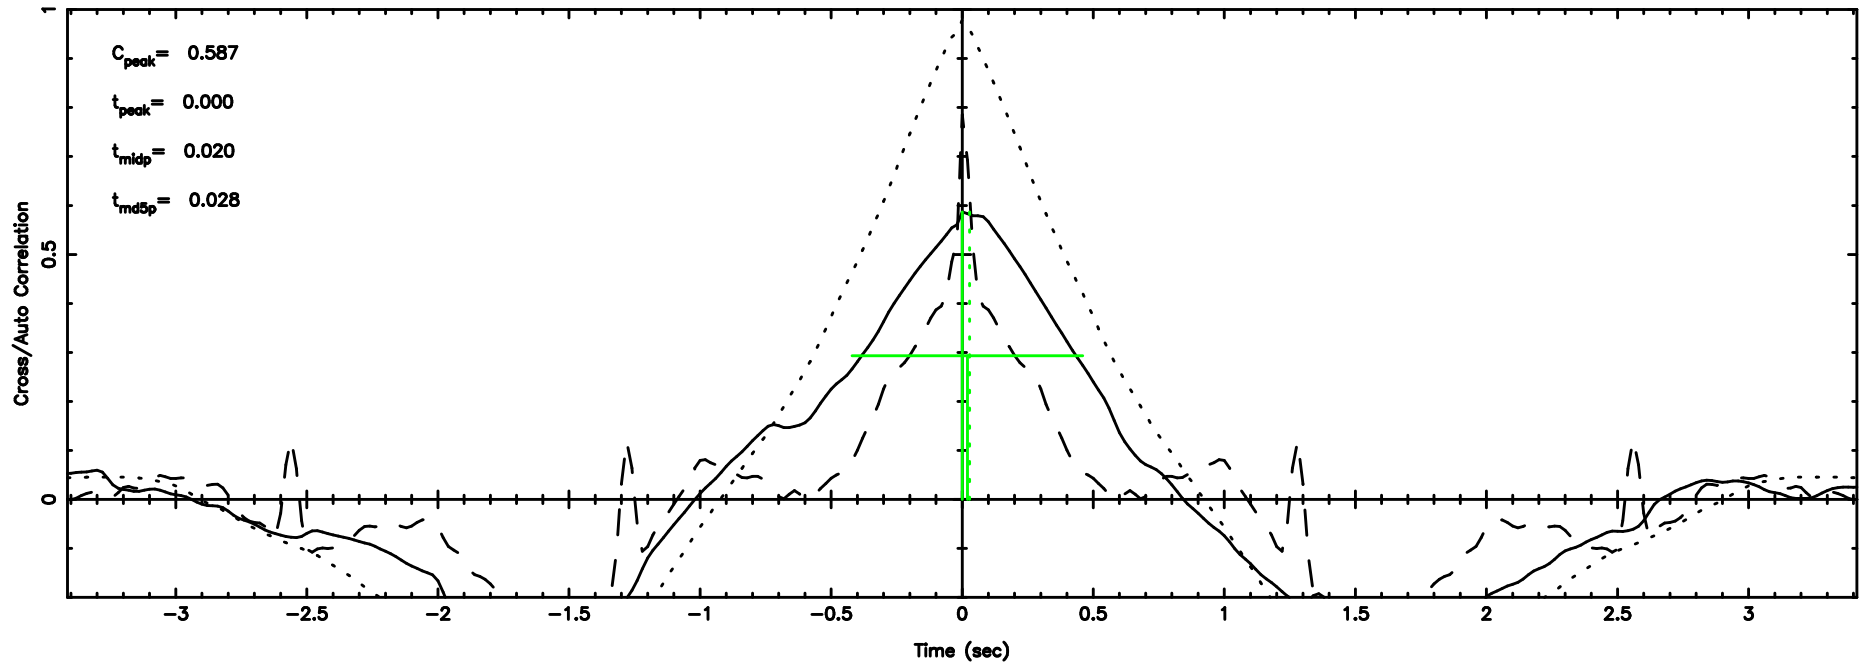

F20260509144952

BLK: 2,SNR1: 0.20619 ,SNR2: 7.1178

K20260509144947

BLK: 2,SNR1: 55.336 ,SNR2: 71.600

0605-08 2026/05/09 5.86UT FUJI -KISO