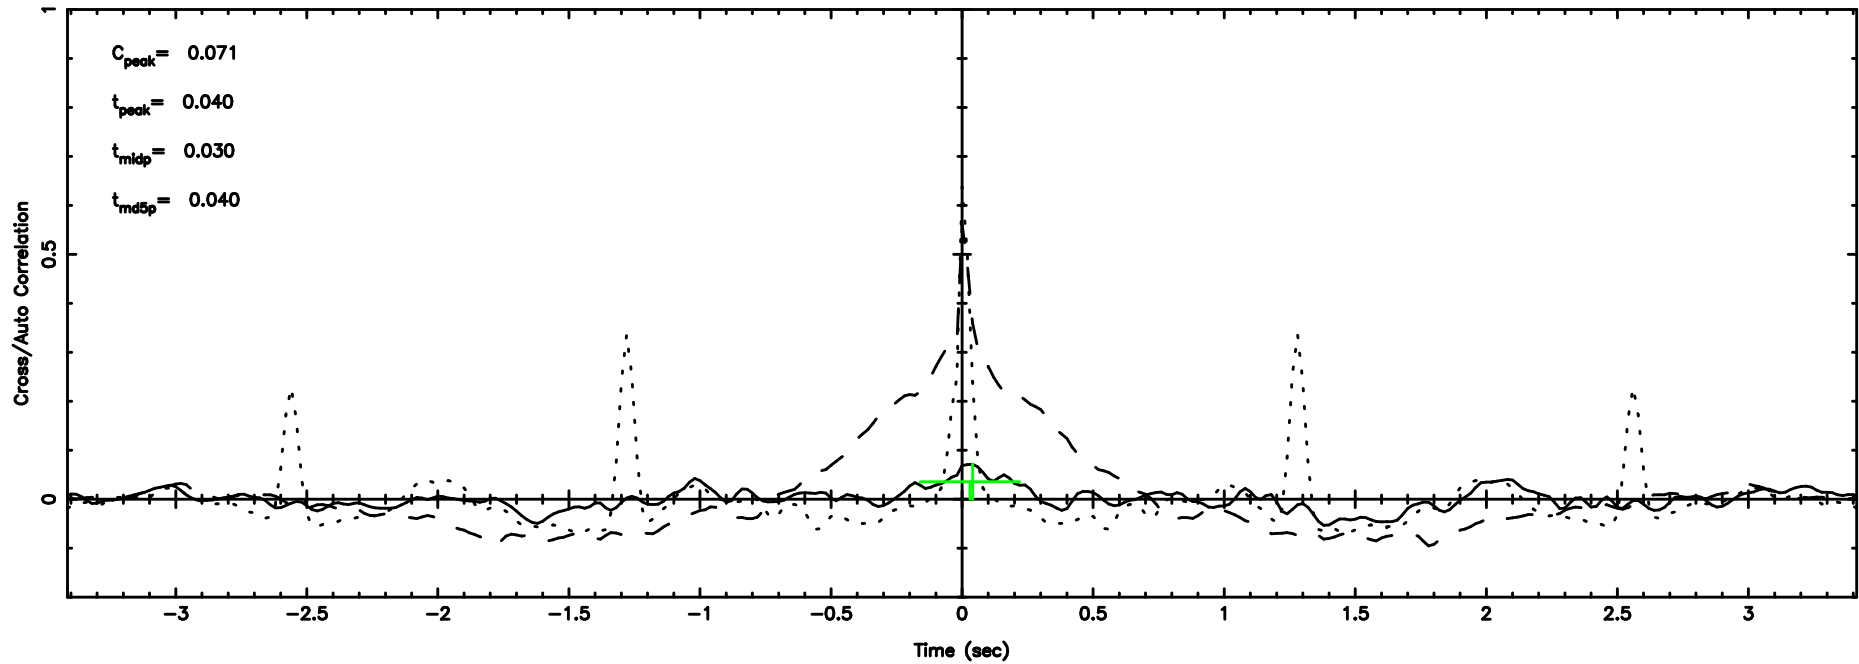

Frequency (Hz)

3C161 2026/05/09 6.18UT TOYOKAWA-FUJI