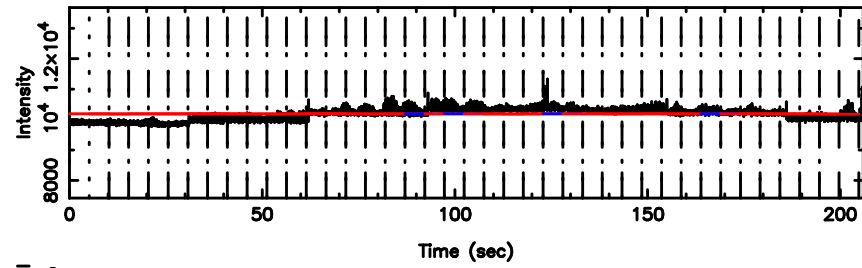

BLK: 4,SNR1: 0.52095 ,SNR2: 1.1899

Frequency (Hz)

K20260509162555

BLK: 4,SNR1: 3.2063 ,SNR2: 7.5210

Frequency (Hz)

0741-06 2026/05/09 7.46UT TOYOKAWA-KISO

F20260509162600

BLK: 4,SNR1: 1.4483 ,SNR2: 12.426