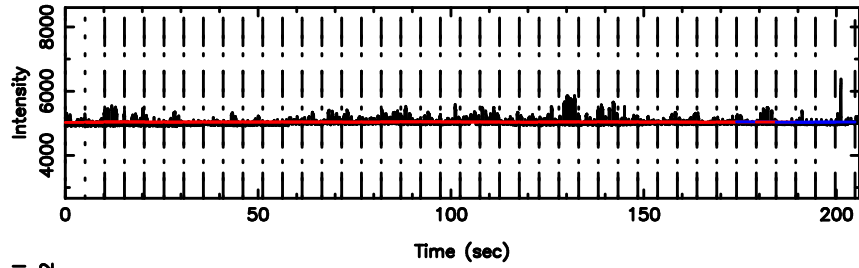

K20260509160739

BLK: 8,SNR1: 8.2494 ,SNR2: 14.436

Frequency (Hz)

0723+10 2026/05/09 7.16UT TOYOKAWA-KISO

F20260509160744

BLK: 4,SNR1: 18.750 ,SNR2: 20.262

Frequency (Hz)

K20260509160739