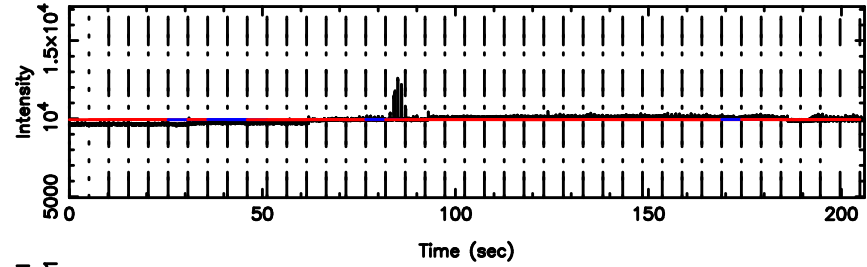

BLK:10,SNR1: 0.95460 ,SNR2: 3.8080

K20260509150855

BLK:10,SNR1: 6.2984 ,SNR2: 14.900

3C161 2026/05/09 6.18UT TOYOKAWA-KISO

F20260509150900

BLK: 5,SNR1:-0.12666 ,SNR2: 1.9508

Frequency (Hz)

K20260509150855