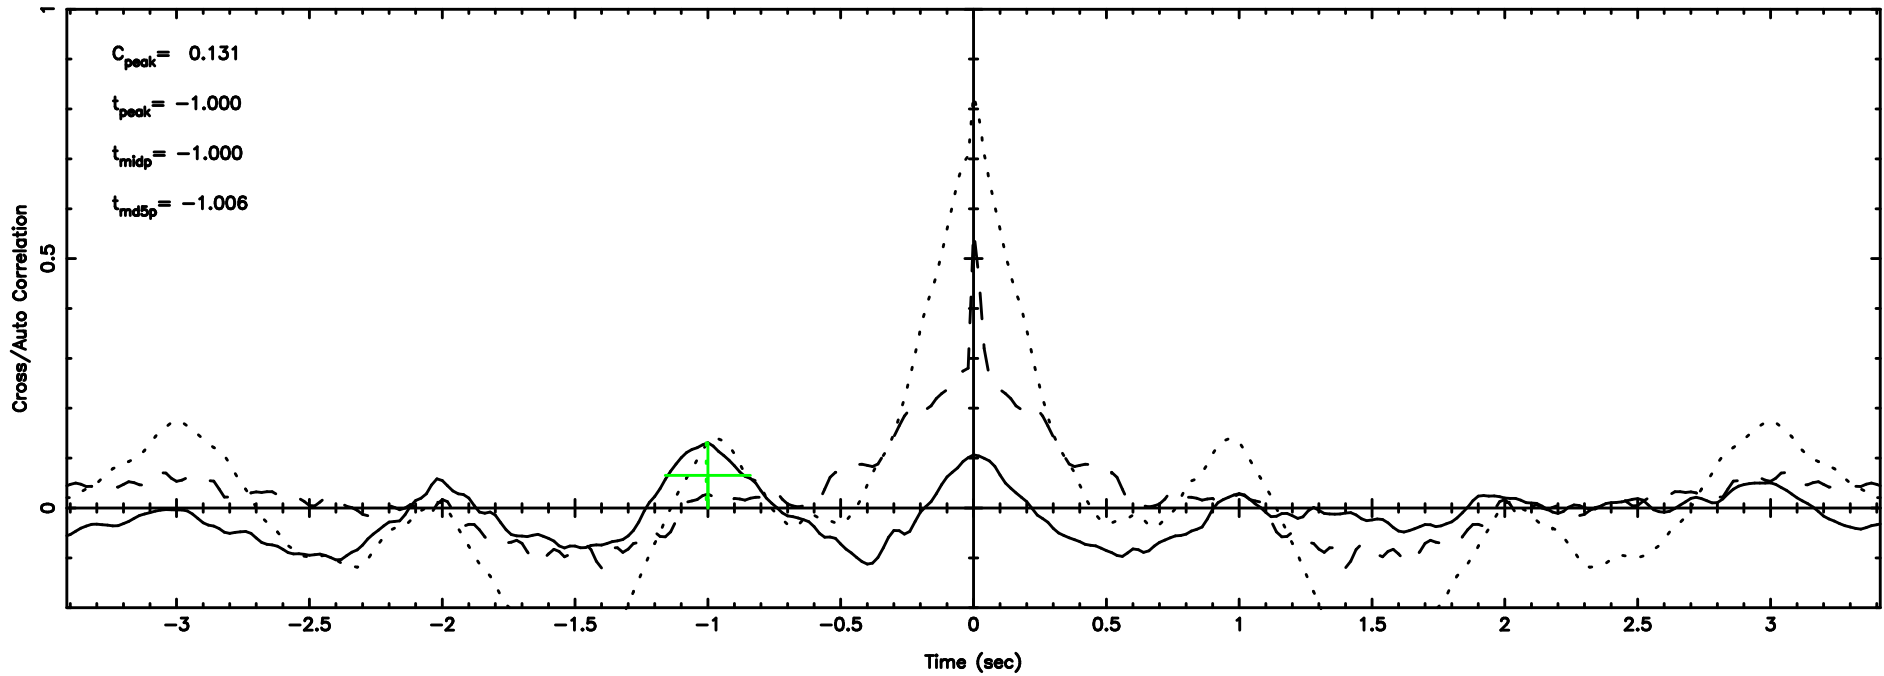

Frequency (Hz)

K20260509061005

BLK: 3,SNR1: 4.4395 ,SNR2: 15.978

Frequency (Hz)

2124+349 2026/05/08 21.20UT TOYOKAWA-KISO

F20260509061009

BLK: 4,SNR1: 9.2147 ,SNR2: 22.645

Frequency (Hz)