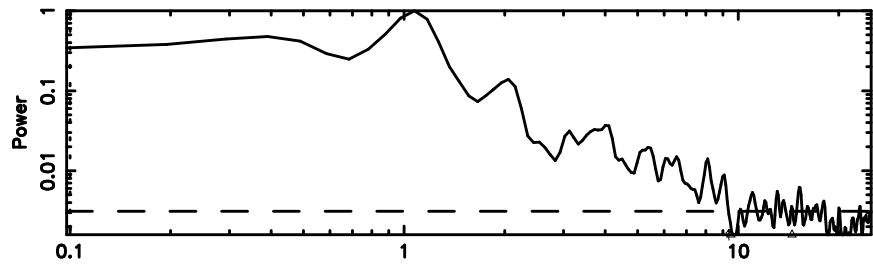

BLK: 6,SNR1: 12.911 ,SNR2: 27.633