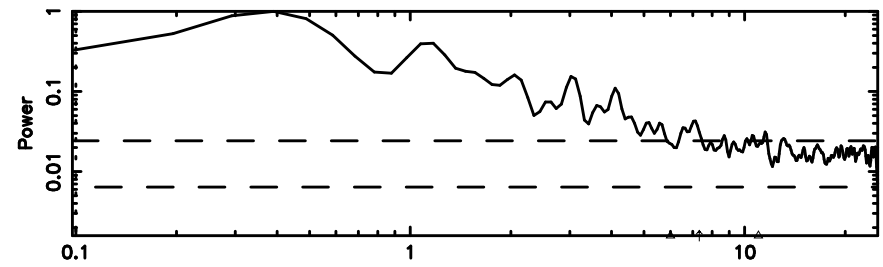

BLK: 4,SNR1: 1.2298 ,SNR2: 3.4204

Frequency (Hz)

2147+145 2026/05/08 21.59UT TOYOKAWA-FUJI

T20260509063335

BLK:15,SNR1: 0.44730 ,SNR2: 1.3546

Frequency (Hz)

K20260509063332

BLK:15,SNR1: 1.5199 ,SNR2: 4.5676