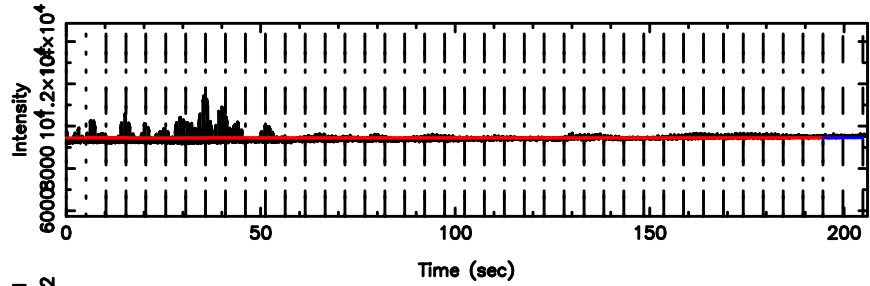

T20260509094152