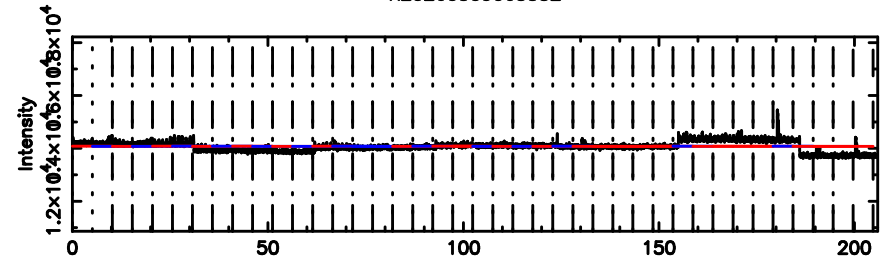

BLK: 4,SNR1: 1.2298 ,SNR2: 3.4204

Frequency (Hz)

2147+145 2026/05/08 21.59UT TOYOKAWA-FUJI

T20260509063335

BLK:15,SNR1: 0.44730 ,SNR2: 1.3546

Frequency (Hz)

K20260509063332

BLK:15,SNR1: 1.5199 ,SNR2: 4.5676