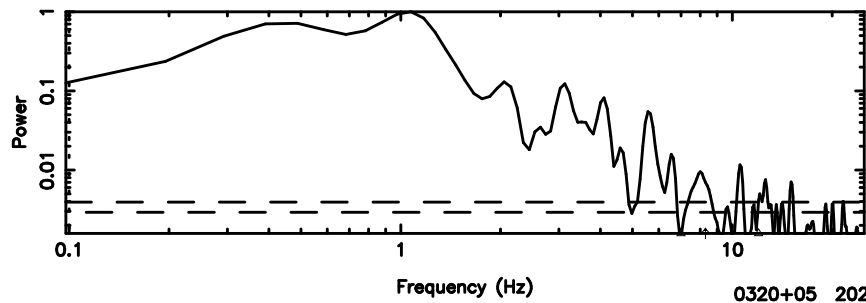

0320+05 2026/05/09 3.12UT TOYOKAWA-FUJI

F20260509120548

BLK: 2,SNR1: 17.336 ,SNR2: 32.886

Frequency (Hz)

T20260509120546

BLK: 3,SNR1: 12.992 ,SNR2: 31.937

K20260509120543

BLK: 3,SNR1: 8.2258 ,SNR2: 23.525