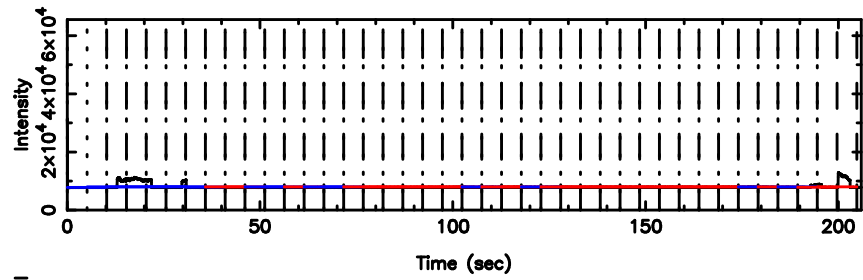

Frequency (Hz)

0732+33 2026/05/09 7.33UT TOYOKAWA-FUJI

T20260509161758

BLK:15,SNR1: 54.040 ,SNR2: 68.601

Frequency (Hz)

0732+33 2026/05/09 7.33UT TOYOKAWA-KISO

K20260509161755

BLK:15,SNR1: 6.5210 ,SNR2: 30.054