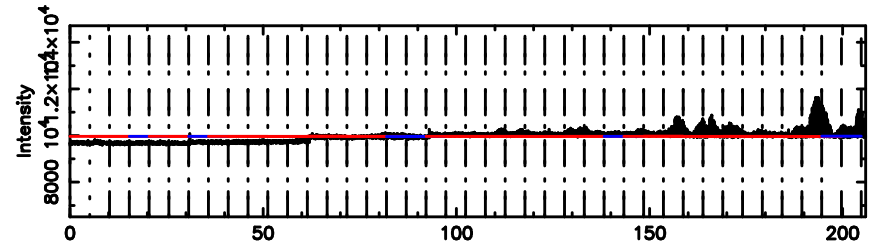

0556+191 2026/05/09 5.73UT TOYOKAWA-FUJI

T20260509144205

BLK: 6,SNR1: 0.48034 ,SNR2: 1.6941

Frequency (Hz)

K20260509144202

BLK: 6,SNR1: 3.9138 ,SNR2: 6.9965

Frequency (Hz)

0556+191 2026/05/09 5.73UT TOYOKAWA-KISO