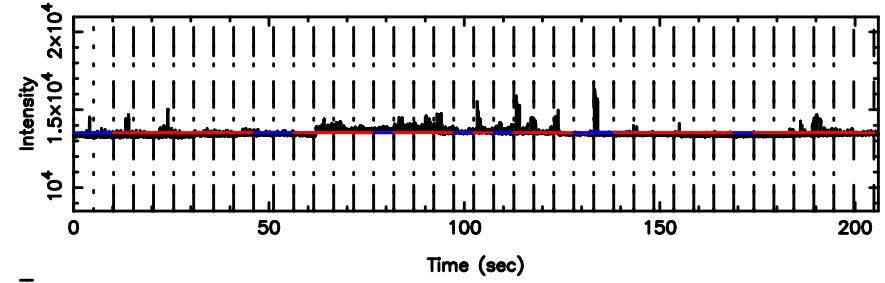

K20260509065549

BLK: 8,SNR1: 11.033 ,SNR2: 23.985

Frequency (Hz)

2210+016 2026/05/08 21.96UT TOYOKAWA-KISO

F2026050906553

BLK:10,SNR1: 5.7912 ,SNR2: 10.424

K20260509065549

BLK:10,SNR1: 8.2666 ,SNR2: 14.430