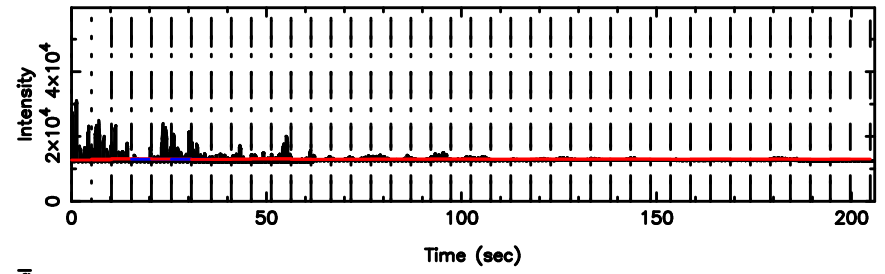

T20260509075936

BLK: 2,SNR1: 50.237 ,SNR2: 88.728

3C459 2026/05/08 23.02UT TOYOKAWA-KISO

K20260509075934

BLK: 2,SNR1: 20.812 ,SNR2: 37.174