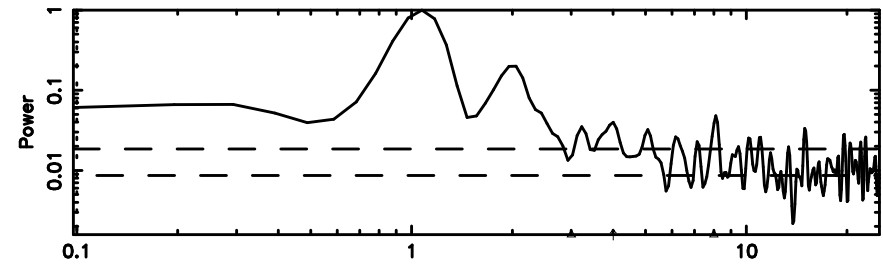

BLK: 2,SNR1: 3.1597 ,SNR2: 9.8702

Frequency (Hz)

F20260509061009

BLK: 2,SNR1: 1.0581 ,SNR2: 6.5103

Frequency (Hz)

2124+349 2026/05/08 21.20UT TOYOKAWA-FUJI

T20260509061007

BLK: 3,SNR1: 0.64458 ,SNR2: 3.5387