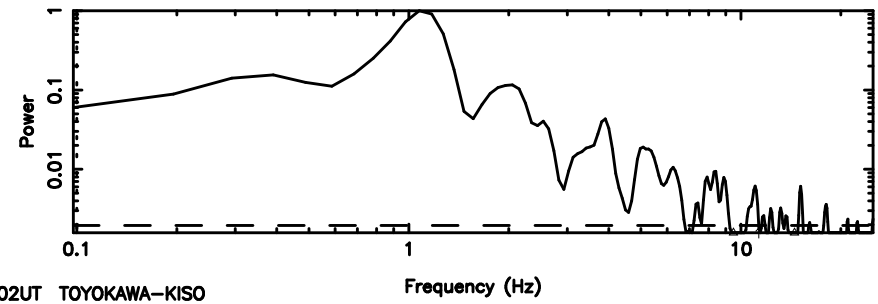

BLK: 5,SNR1: 15.497 ,SNR2: 27.594

0213+178 2026/05/09 2.02UT TOYOKAWA-KISO