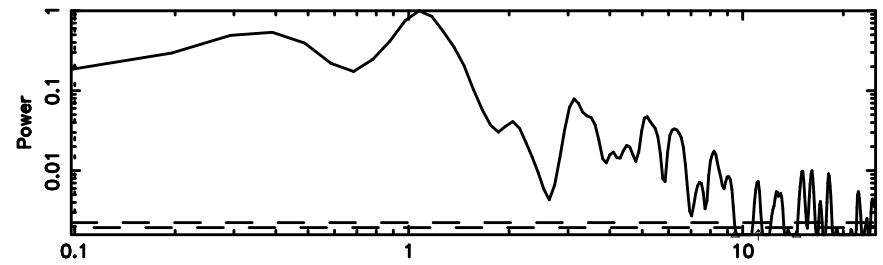

BLK: 2,SNR1: 18.141 ,SNR2: 32.347