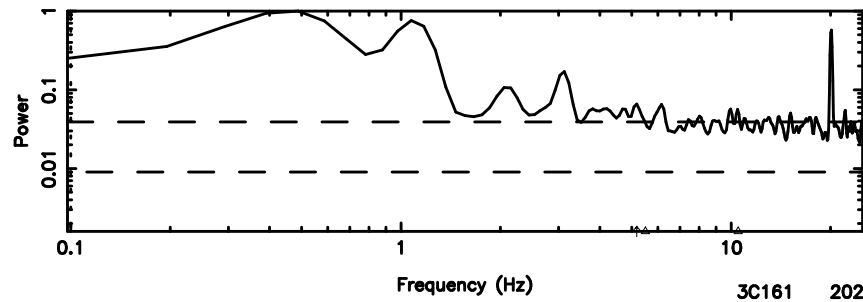

BLK:10,SNR1: 0.95460 ,SNR2: 3.8080