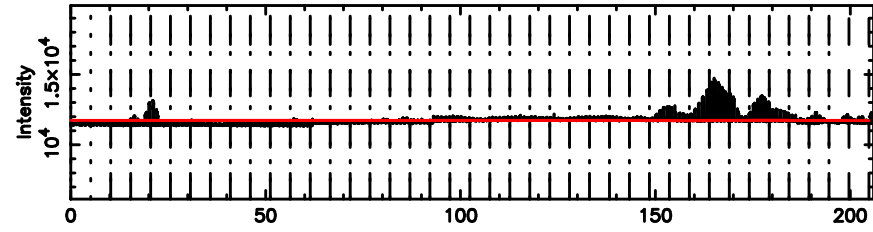

T20260509084014

BLK: 2,SNR1: 4.4590 ,SNR2: 19.162

2354+14 2026/05/08 23.70UT TOYOKAWA-KISO

K20260509084012

BLK: 2,SNR1: 5.0749 ,SNR2: 9.3446

F20260509084016

No. Good Data

K20260509084012