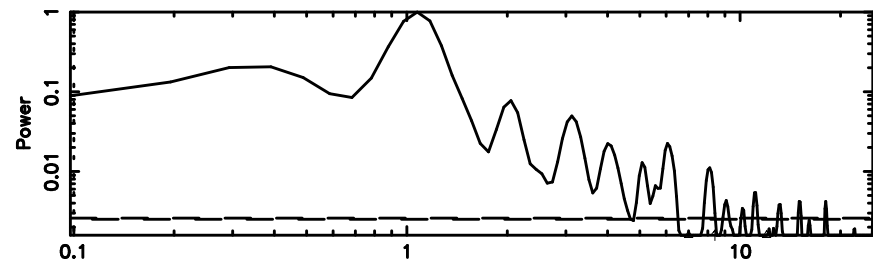

3C2 2026/05/08 23.85UT FUJI -KISO

T20260509085337

BLK: 3,SNR1: 35.316 ,SNR2: 81.709

Frequency (Hz)

F20260509085339

BLK: 3,SNR1: 9.8726 ,SNR2: 24.277

Frequency (Hz)

0008-063 2026/05/08 23.92UT TOYOKAWA-FUJI