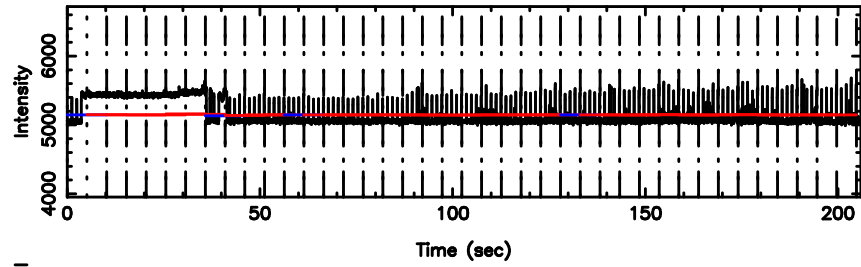

BLK: 4,SNR1: 0.52095 ,SNR2: 1.1899

Frequency (Hz)

K20260509162555

BLK: 4,SNR1: 3.2063 ,SNR2: 7.5210

Frequency (Hz)

0741-06 2026/05/09 7.46UT TOYOKAWA-KISO

F20260509162600

BLK: 4,SNR1: 1.4483 ,SNR2: 12.426