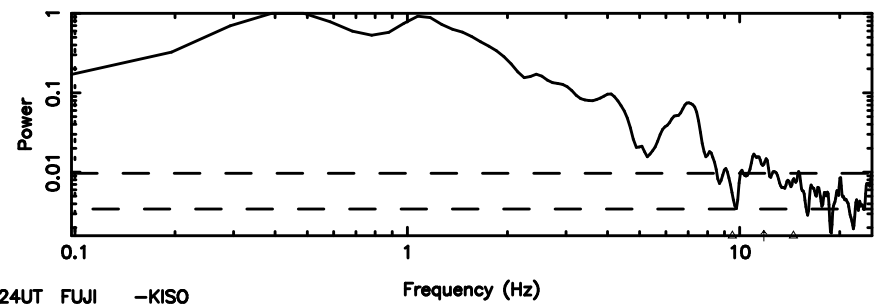

T20260509101247

BLK: 8, SNR1: 9.6803 ,SNR2: 17.333

3C43 2026/05/09 1.24UT TOYOKAWA-KISO

K20260509101244

BLK: 8, SNR1: 7.5727 ,SNR2: 13.210

BLK: 8,SNR1:-0.13637E-01,SNR2: 2.4674

BLK: 8,SNR1: 7.8637 ,SNR2: 13.566