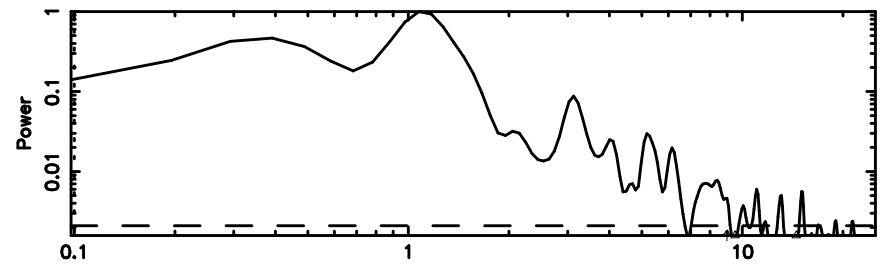

BLK: 4,SNR1: 18.680 ,SNR2: 41.824