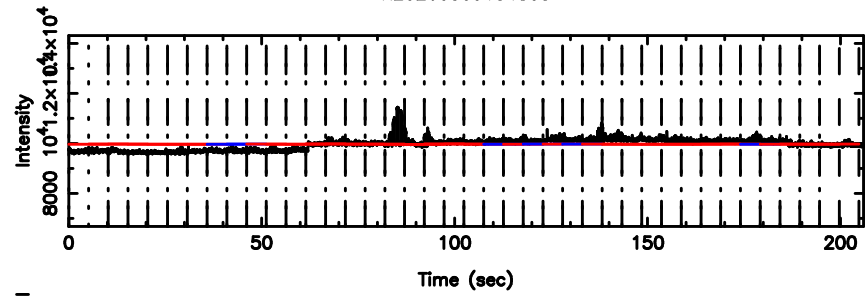

K20260509154805