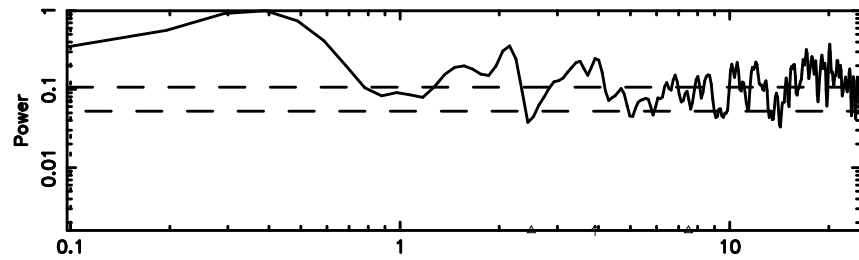

BLK: 2,SNR1: 0.33147 ,SNR2: 1.2391