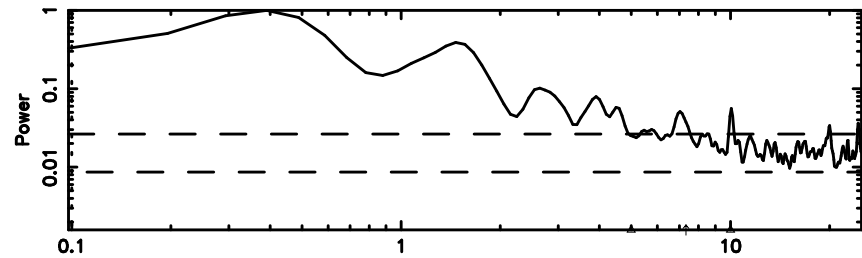

BLK:11,SNR1: 3.8487 ,SNR2: 6.5492

Frequency (Hz)

0821+394 2026/05/09 8.14UT TOYOKAWA-KISO

F20260509170655

BLK: 9,SNR1:-0.24909E-01,SNR2: 1.2232

Frequency (Hz)

K20260509170650

BLK: 9,SNR1: 1.2505 ,SNR2: 3.9612