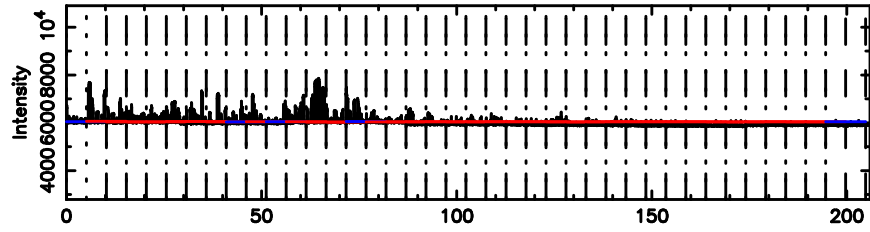

BLK:11,SNR1: 6.2791 ,SNR2: 15.788

Frequency (Hz)

3C454.3 2026/05/08 22.64UT TOYOKAWA-KISO

F20260509073702

BLK: 5,SNR1: 6.8310 ,SNR2: 17.326

Frequency (Hz)

K20260509073658

BLK: 5,SNR1: 7.1477 ,SNR2: 18.275