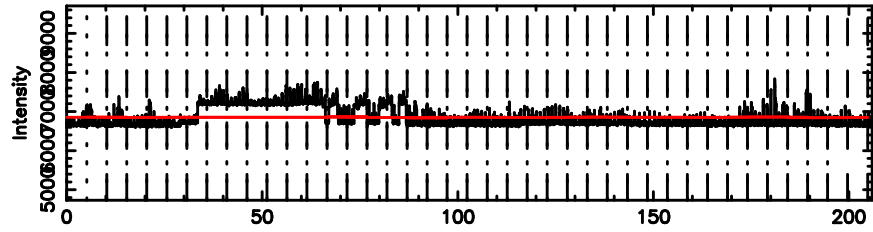

T20260509062529

BLK: 3,SNR1: 14.931 ,SNR2: 46.604

Frequency (Hz)

K20260509062527

BLK: 3,SNR1: 11.912 ,SNR2: 25.462

Frequency (Hz)

2139+028 2026/05/08 21.45UT TOYOKAWA-KISO

F20260509062531