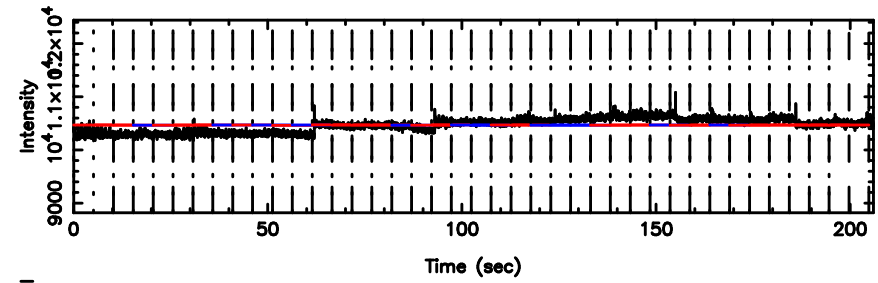

K20260509104719

BLK:20,SNR1: 0.56402 ,SNR2: 2.5754

0202+15 2026/05/09 1.82UT TOYOKAWA-KISO

F20260509104724

BLK:12,SNR1: 0.25761 ,SNR2: 2.9053

K20260509104719

BLK:12,SNR1: 0.44738 ,SNR2: 2.5649

0202+15 2026/05/09 1.82UT FUJI -KISO