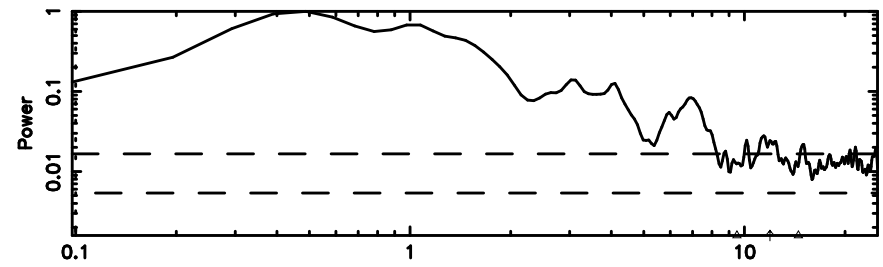

Frequency (Hz)

2147+145 2026/05/08 21.59UT TOYOKAWA-KISO

F20260509063337

BLK:11,SNR1: 0.93164E-01,SNR2: 0.76014

Frequency (Hz)

K20260509063332

BLK:11,SNR1: 3.8058 ,SNR2: 6.5465

Frequency (Hz)