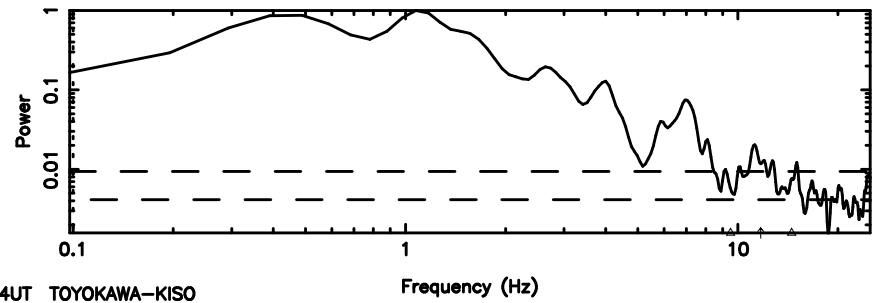

T20260509101247

BLK: 8, SNR1: 9.6803 ,SNR2: 17.333

3C43 2026/05/09 1.24UT TOYOKAWA-KISO

K20260509101244

BLK: 8, SNR1: 7.5727 ,SNR2: 13.210

BLK: 8,SNR1:-0.13637E-01,SNR2: 2.4674

BLK: 8,SNR1: 7.8637 ,SNR2: 13.566