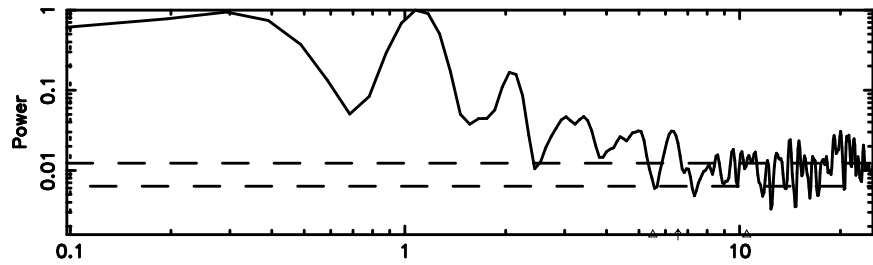

BLK: 2,SNR1: 3.1597 ,SNR2: 9.8702