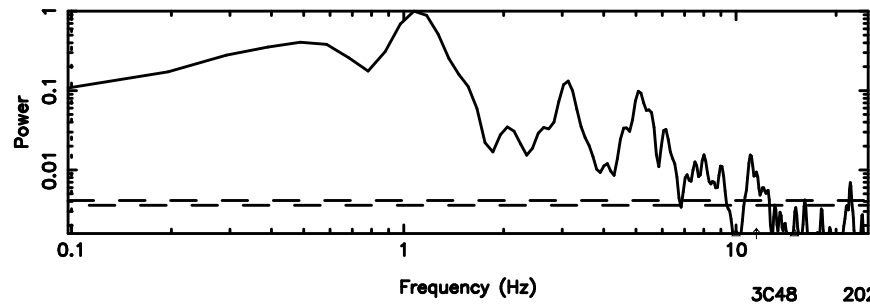

3C48 2026/05/09 1.37UT TOYOKAWA-KISO

K20260509102029

BLK: 3, SNR1: 4.1689 ,SNR2: 12.933

Frequency (Hz)

F20260509102033

K20260509102029

T20260509104015

BLK: 2,SNR1: 26.778 ,SNR2: 41.002