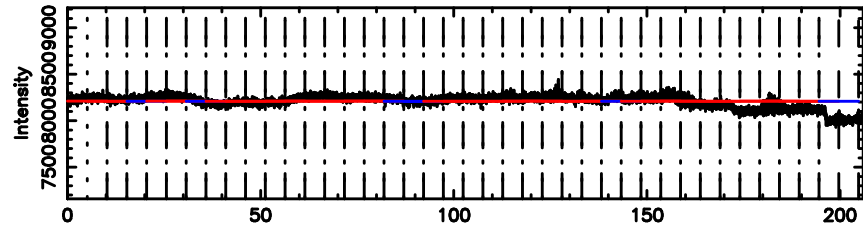

0556+191 2026/05/09 5.73UT TOYOKAWA-FUJI

T20260509144205

BLK: 6,SNR1: 0.48034 ,SNR2: 1.6941

Frequency (Hz)

K20260509144202

BLK: 6,SNR1: 3.9138 ,SNR2: 6.9965

Frequency (Hz)

0556+191 2026/05/09 5.73UT TOYOKAWA-KISO