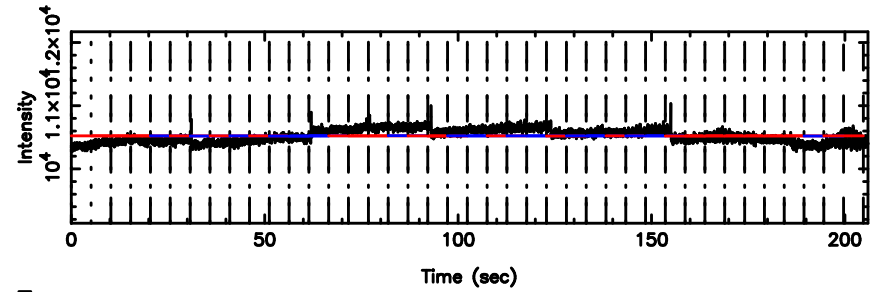

K20260509141653

BLK:16,SNR1: 0.28913 ,SNR2: 1.6147