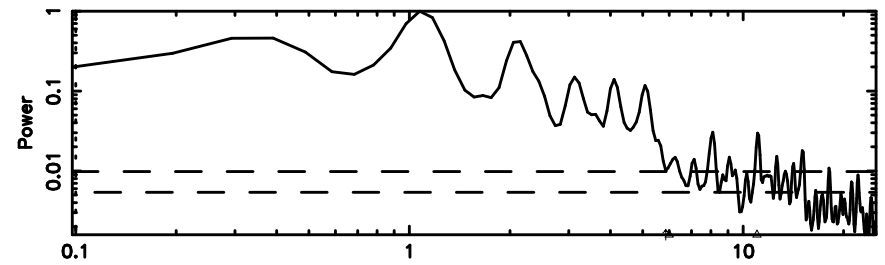

BLK: 7,SNR1: 4.5592 ,SNR2: 16.207