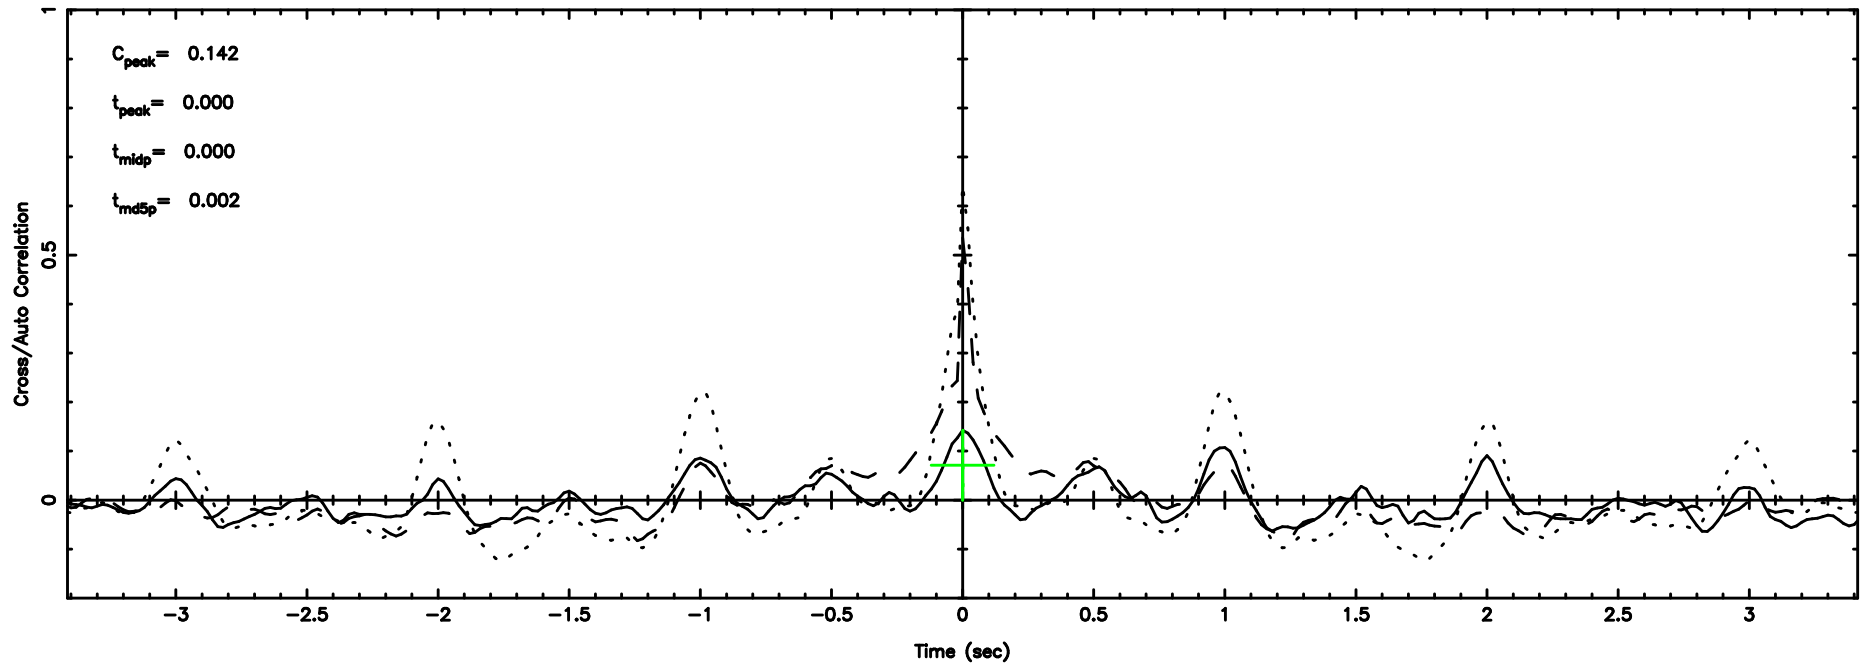

0556+191 2026/05/09 5.73UT TOYOKAWA-FUJI

T20260509144205

BLK: 6,SNR1: 0.48034 ,SNR2: 1.6941

Frequency (Hz)

K20260509144202

BLK: 6,SNR1: 3.9138 ,SNR2: 6.9965

Frequency (Hz)

0556+191 2026/05/09 5.73UT TOYOKAWA-KISO