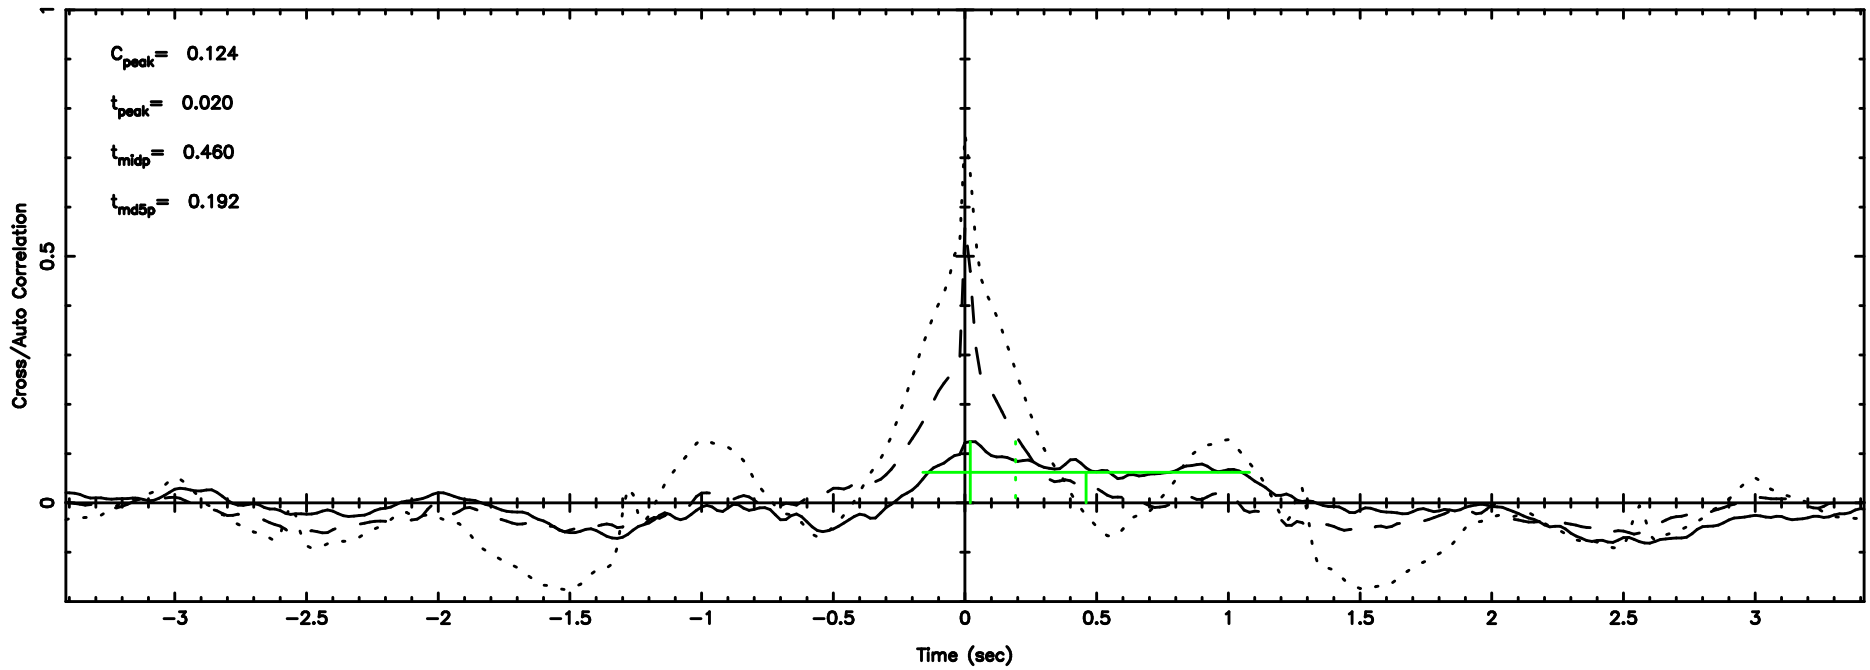

BLK:13,SNR1: 0.45693 ,SNR2: 3.9512

3C71 2026/05/09 2.45UT TOYOKAWA-FUJI

F20260509112512

BLK:13,SNR1: 5.4294 ,SNR2: 11.930

T20260509112510

BLK: 9,SNR1: 0.43852 ,SNR2: 3.1075

3C71 2026/05/09 2.45UT TOYOKAWA-KISO