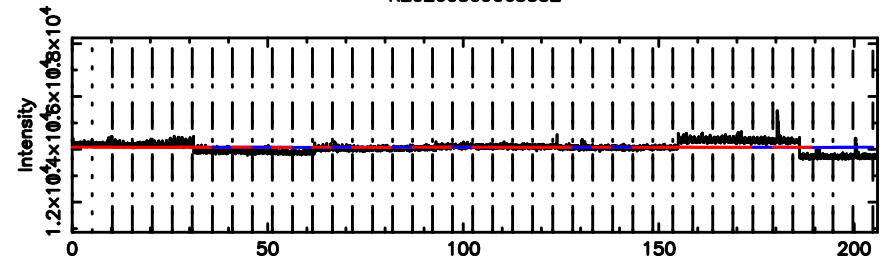

Frequency (Hz)

2147+145 2026/05/08 21.59UT TOYOKAWA-KISO

F20260509063337

BLK:11,SNR1: 0.93164E-01,SNR2: 0.76014

Frequency (Hz)

K20260509063332

BLK:11,SNR1: 3.8058 ,SNR2: 6.5465

Frequency (Hz)