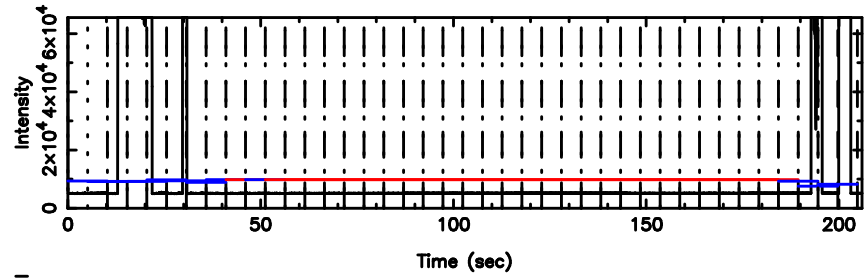

Frequency (Hz)

F20260509161800