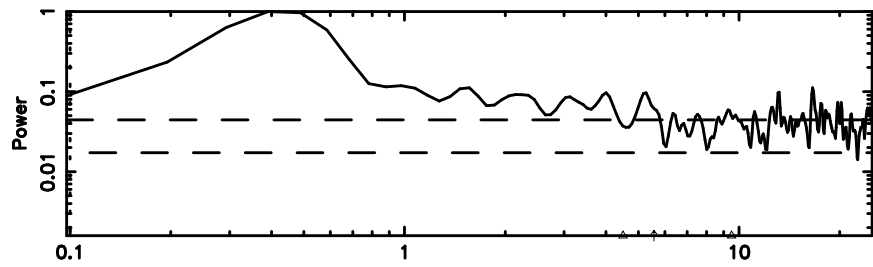

No.Good Data

K20260509062527

No.Good Data

2139+028 2026/05/08 21.45UT FUJI -KISO

T20260509063335

BLK: 4,SNR1: 0.54122 ,SNR2: 2.0359

Frequency (Hz)

F20260509063337