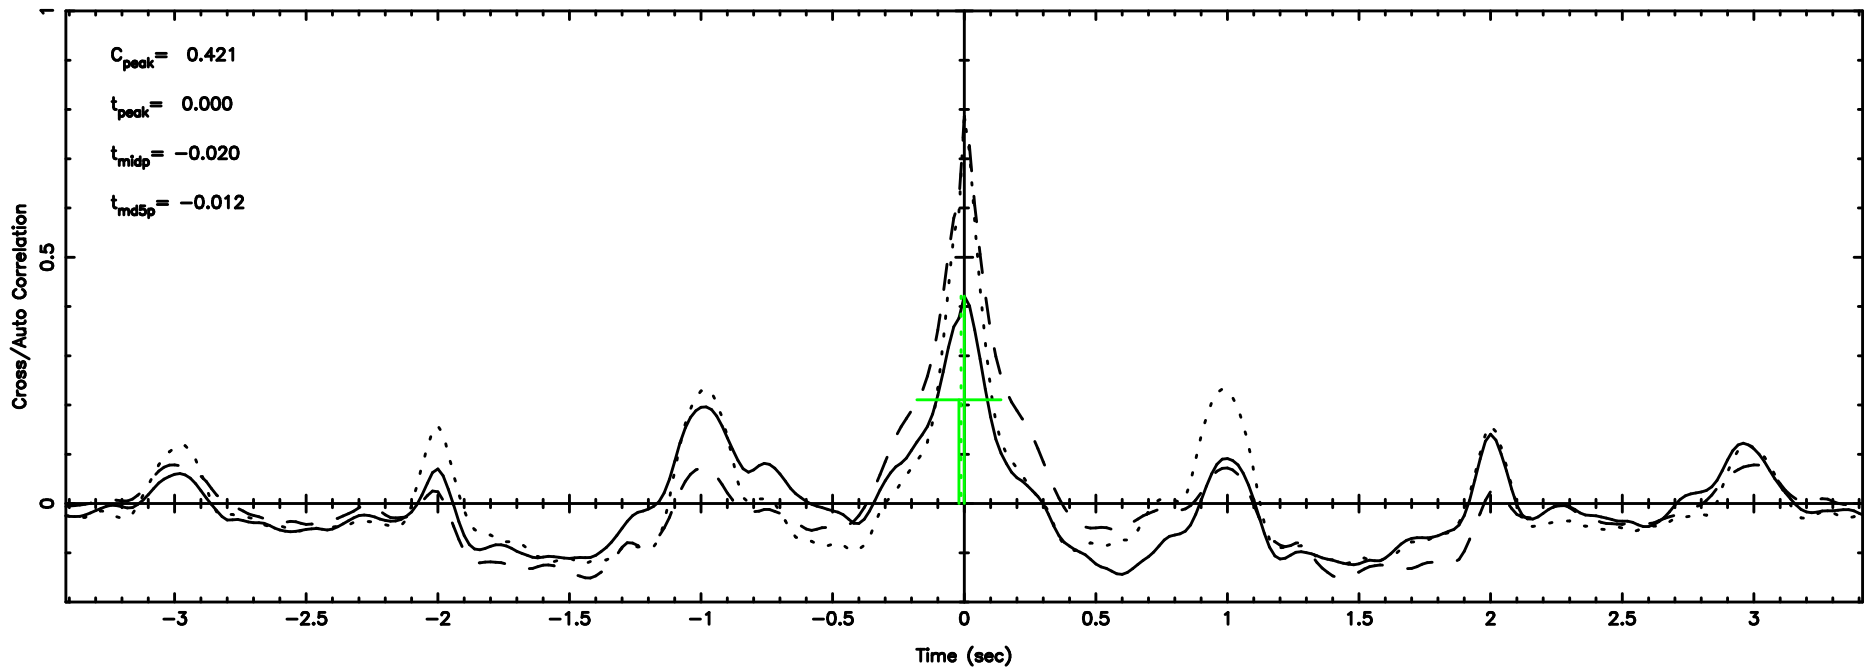

F20260509115417

BLK:11,SNR1: 7.1579 ,SNR2: 16.315

K20260509115413

BLK:11,SNR1: 5.1796 ,SNR2: 14.463

0308+305 2026/05/09 2.93UT FUJI -KISO

T20260509120546

BLK: 2,SNR1: 12.971 ,SNR2: 31.887

Frequency (Hz)