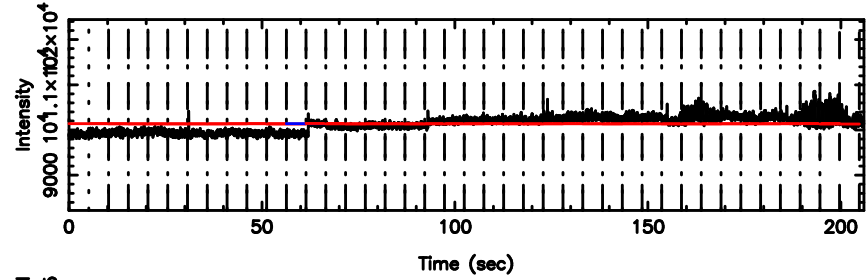

K20260509153627