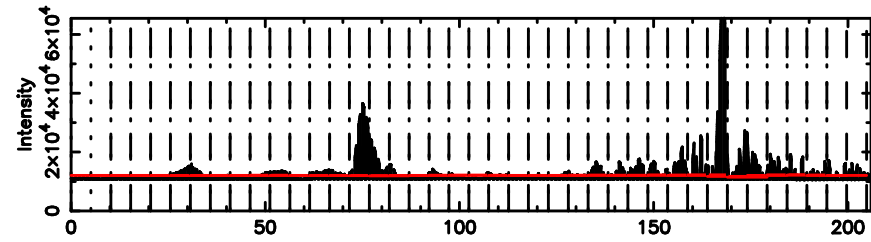

F20260509104017

BLK: 2,SNR1: 19.919 ,SNR2: 34.961

0155-109 2026/05/09 1.70UT TOYOKAWA-FUJI

T20260509104015

No.Good Data

Frequency (Hz)

K20260509104012

No.Good Data