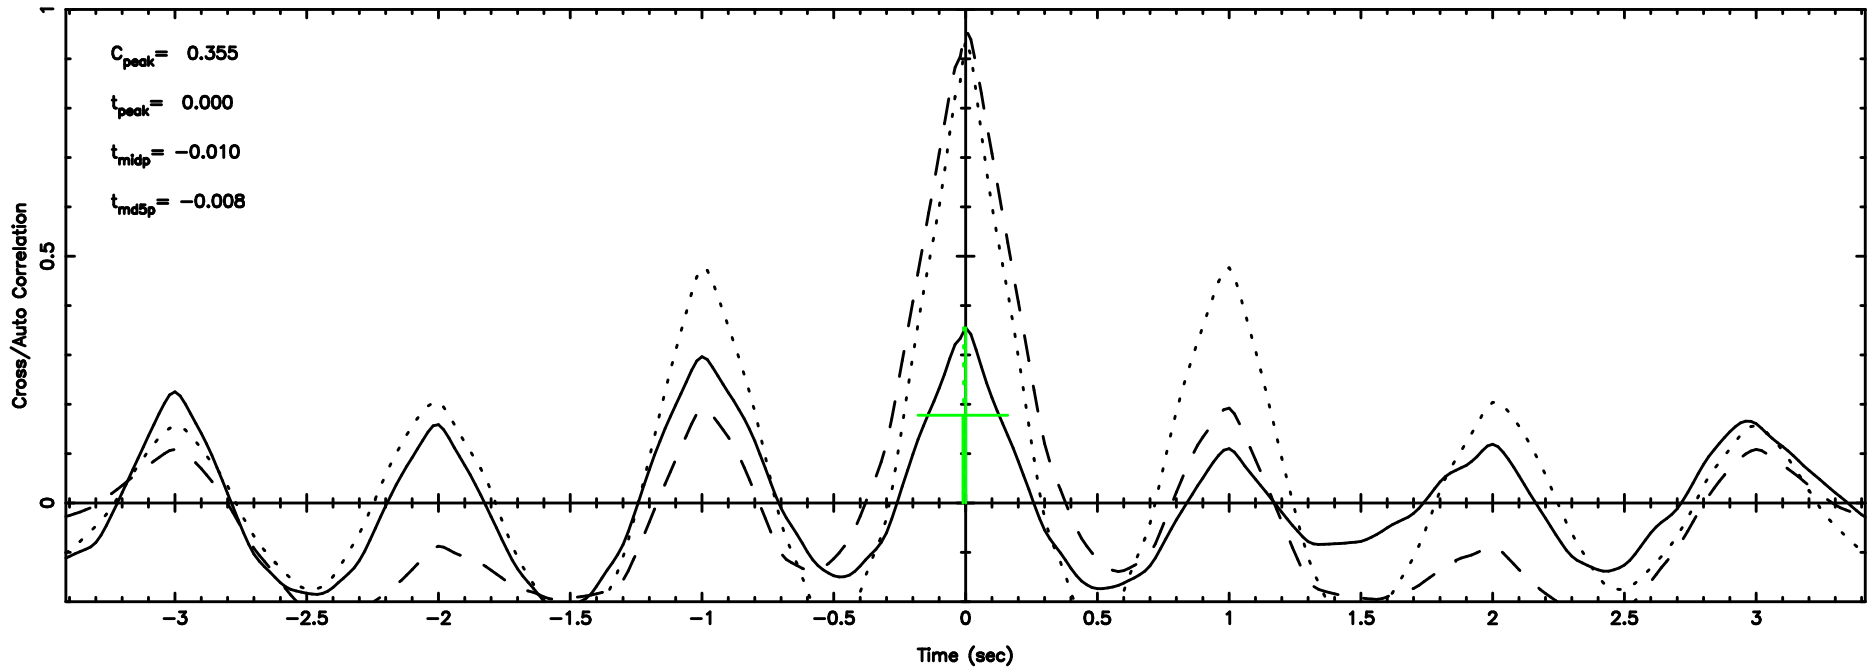

T20260509105913

BLK: 4,SNR1: 8.6290 ,SNR2: 21.622

0213+178 2026/05/09 2.02UT TOYOKAWA-FUJI

F20260509105915

BLK: 4,SNR1: 20.671 ,SNR2: 35.925

Frequency (Hz)

T20260509105913

BLK: 5,SNR1: 11.617 ,SNR2: 28.094