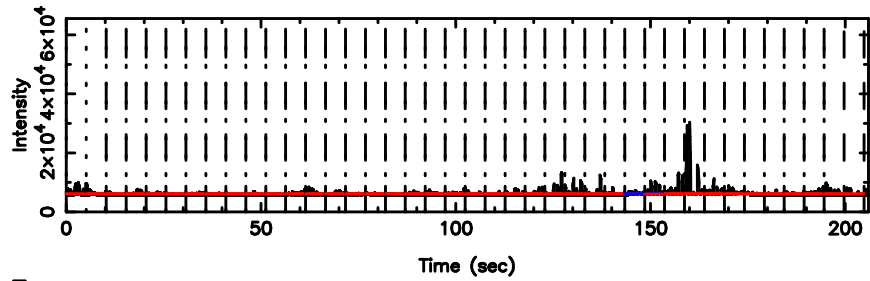

T20260509085337

BLK: 2, SNR1: 13.476 , SNR2: 32.902

K20260509085334

BLK: 2, SNR1: 10.464 , SNR2: 25.397

0008-063 2026/05/08 23.92UT TOYOKAWA-KISO

F20260509085339

BLK: 1, SNR1: 13.740 ,SNR2: 32.746

K20260509085334