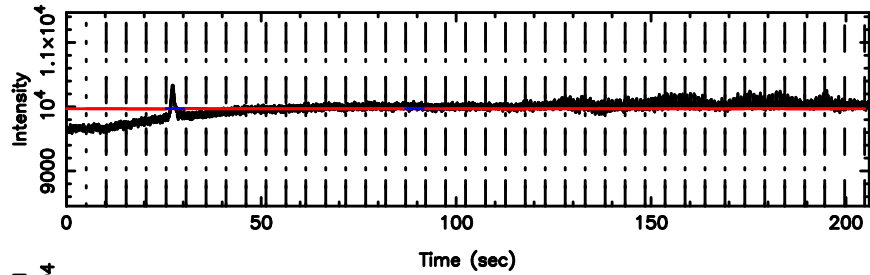

T20260509084014