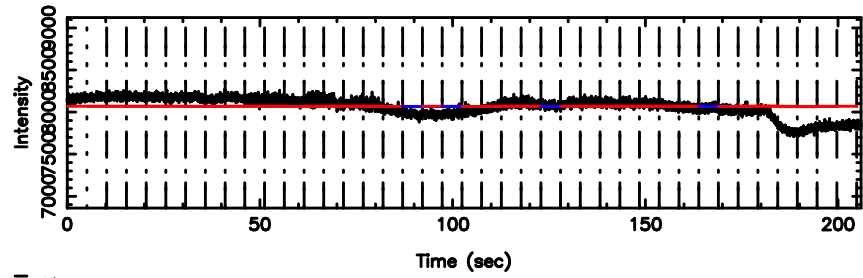

BLK: 4,SNR1: 0.52095 ,SNR2: 1.1899

Frequency (Hz)

K20260509162555

BLK: 4,SNR1: 3.2063 ,SNR2: 7.5210

Frequency (Hz)

0741-06 2026/05/09 7.46UT TOYOKAWA-KISO

F20260509162600

BLK: 4,SNR1: 1.4483 ,SNR2: 12.426