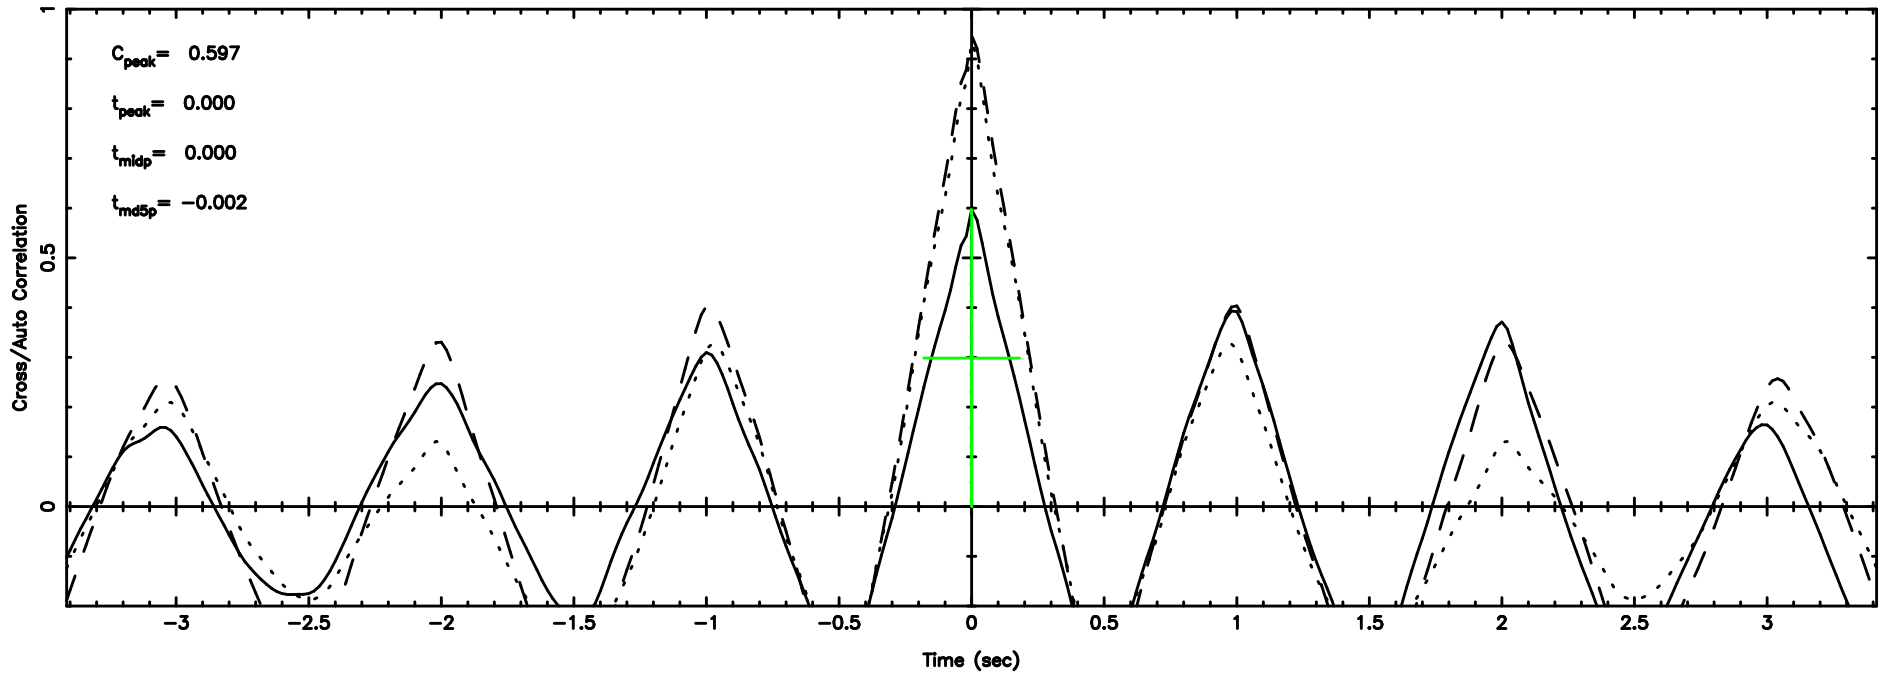

Frequency (Hz)

3C446 2026/05/08 22.18UT TOYOKAWA-FUJI

F20260509070902

BLK: 2,SNR1: 18.141 ,SNR2: 32.347

Frequency (Hz)

T20260509070900

BLK: 2,SNR1: 11.071 ,SNR2: 27.469

Frequency (Hz)