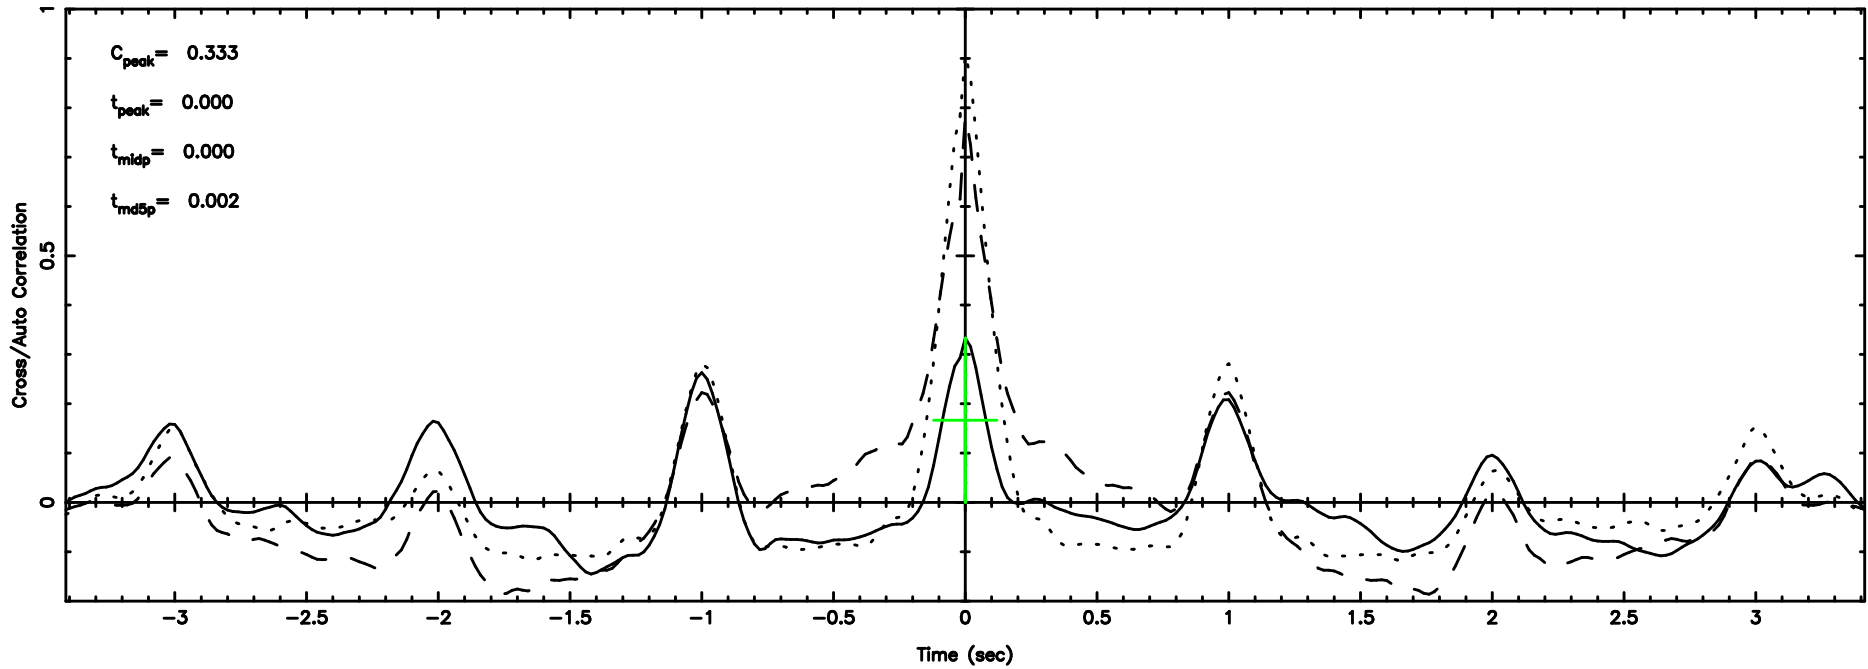

T20260509110655

BLK: 5,SNR1: 4.1615 ,SNR2: 12.462

F20260509110657

BLK: 5,SNR1: 16.019 ,SNR2: 25.993

3C67 2026/05/09 2.14UT TOYOKAWA-FUJI

T20260509110655

BLK: 9,SNR1: 7.7397 ,SNR2: 13.324

K20260509110652