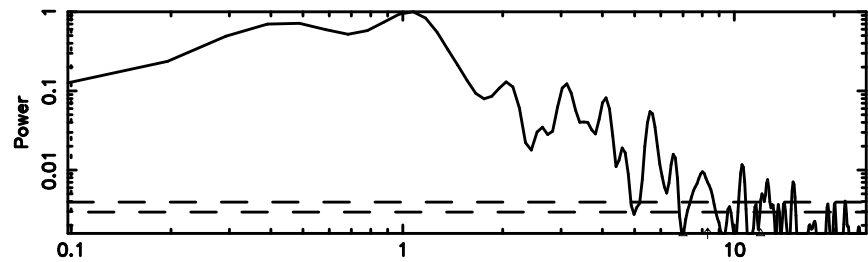

F20260509115417

BLK:11,SNR1: 7.1579 ,SNR2: 16.315

K20260509115413

BLK:11,SNR1: 5.1796 ,SNR2: 14.463

0308+305 2026/05/09 2.93UT FUJI -KISO

T20260509120546

BLK: 2,SNR1: 12.971 ,SNR2: 31.887

Frequency (Hz)