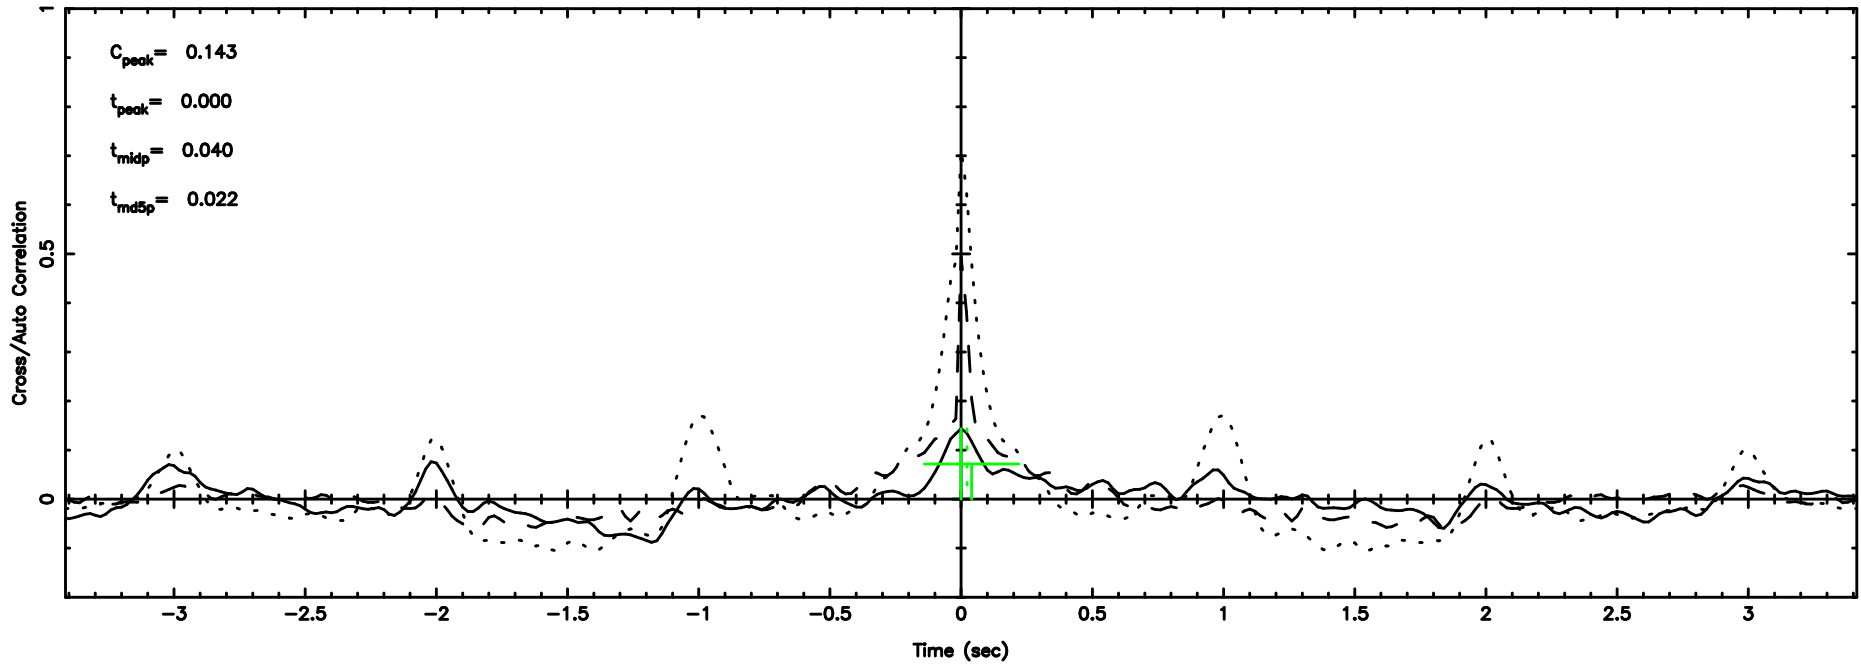

BLK: 9,SNR1: 2.1511 ,SNR2: 4.3856

0548+16 2026/05/09 5.59UT TOYOKAWA-KISO

F20260509143329

BLK: 7,SNR1: 17.830 ,SNR2: 21.819

Frequency (Hz)

K20260509143324

BLK: 7,SNR1: 2.0790 ,SNR2: 4.3092

Frequency (Hz)