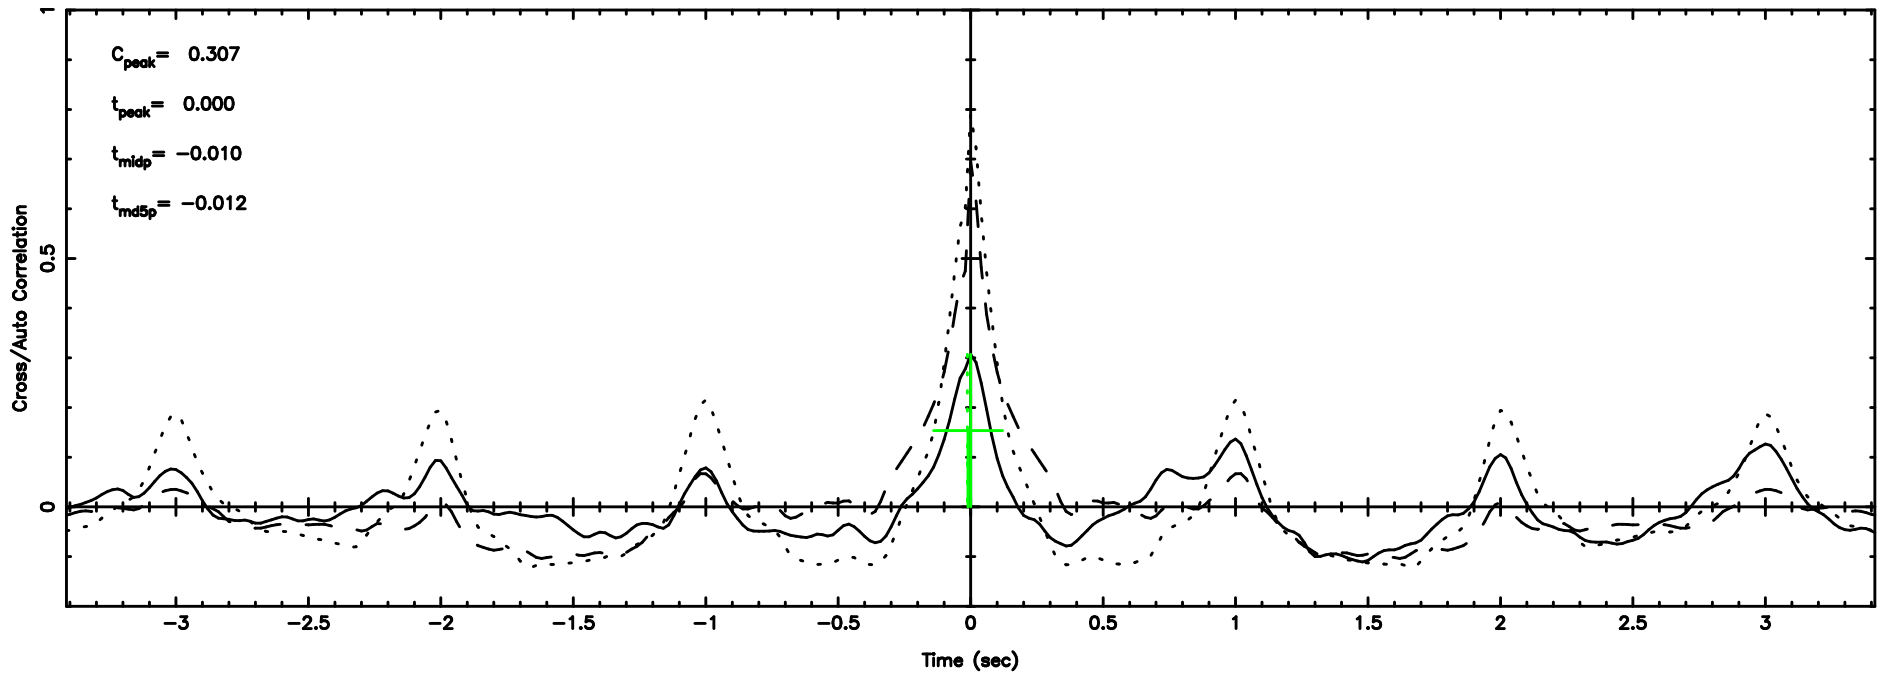

Frequency (Hz)

3C454.3 2026/05/08 22.64UT TOYOKAWA-KISO