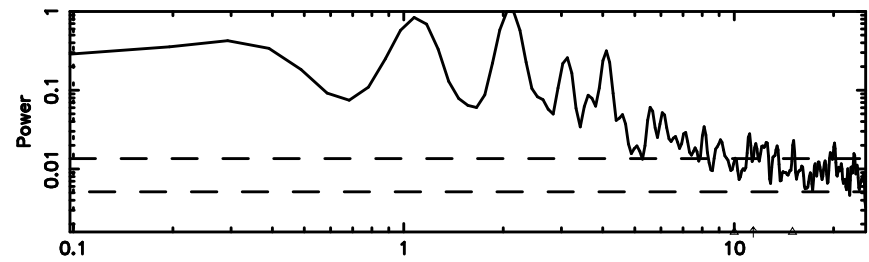

0556+191 2026/05/09 5.73UT TOYOKAWA-FUJI

T20260509144205

BLK: 6,SNR1: 0.48034 ,SNR2: 1.6941

Frequency (Hz)

K20260509144202

BLK: 6,SNR1: 3.9138 ,SNR2: 6.9965

Frequency (Hz)

0556+191 2026/05/09 5.73UT TOYOKAWA-KISO