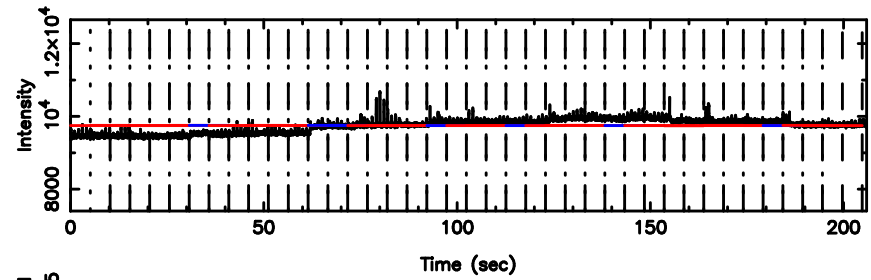

BLK: 9,SNR1: 2.1511 ,SNR2: 4.3856

0548+16 2026/05/09 5.59UT TOYOKAWA-KISO

F20260509143329

BLK: 7,SNR1: 17.830 ,SNR2: 21.819

Frequency (Hz)

K20260509143324

BLK: 7,SNR1: 2.0790 ,SNR2: 4.3092

Frequency (Hz)