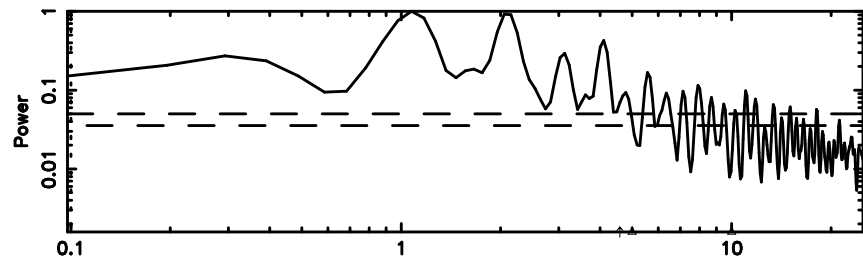

BLK: 5,SNR1: 0.77230 ,SNR2: 4.3653