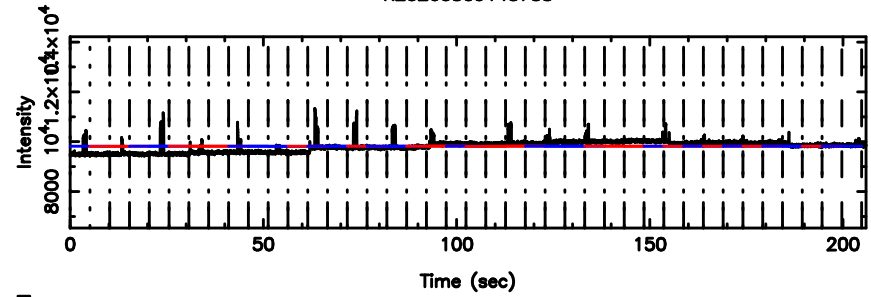

K20260509143735

BLK:15,SNR1: 5.0062 ,SNR2: 12.139

0552+12 2026/05/09 5.66UT TOYOKAWA-KISO

F20260509143740

BLK:20,SNR1: 6.7982 ,SNR2: 12.011

Frequency (Hz)

K20260509143735

BLK:20,SNR1: 7.2826 ,SNR2: 16.897