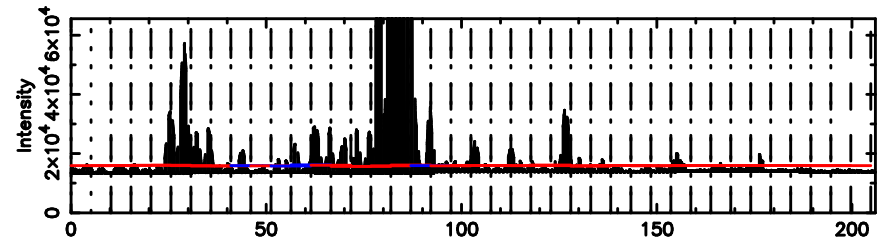

Frequency (Hz)

3C446 2026/05/08 22.18UT FUJI -KISO

K20260509070858