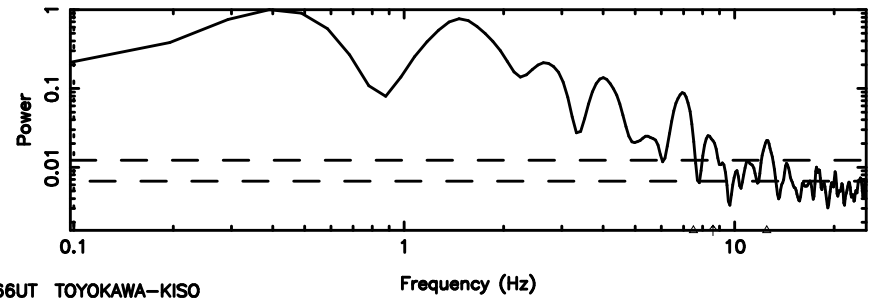

BLK:15,SNR1: 5.0062 ,SNR2: 12.139

0552+12 2026/05/09 5.66UT TOYOKAWA-KISO