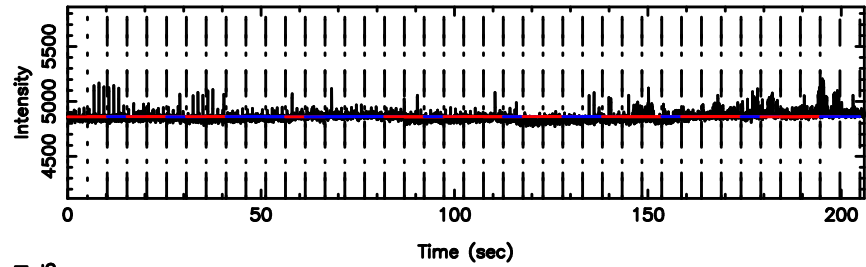

F20260509140325

BLK:16,SNR1: 0.25448 ,SNR2: 2.1850