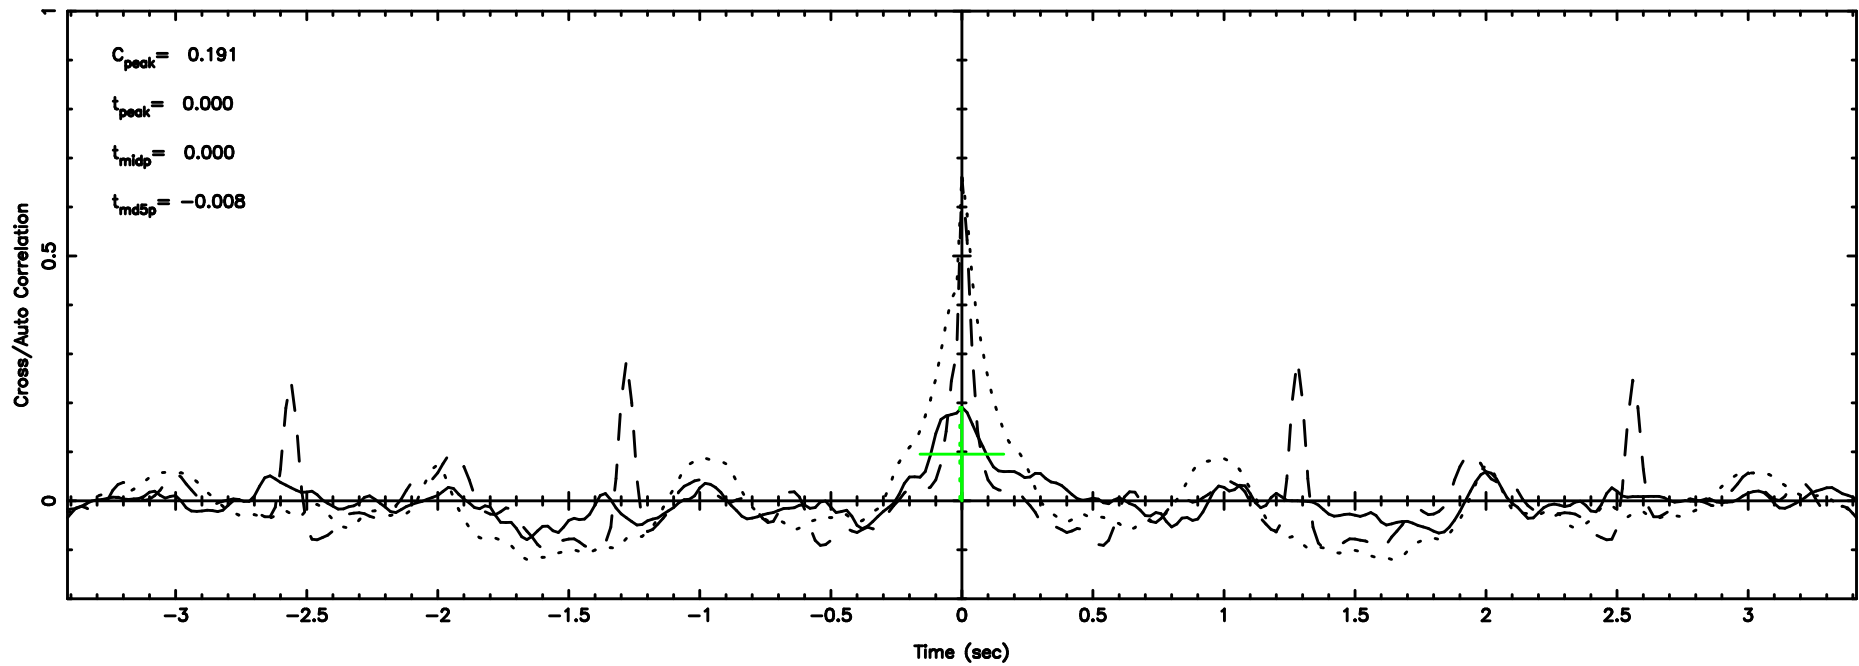

Frequency (Hz)

3C161 2026/05/09 6.18UT FUJI -KISO