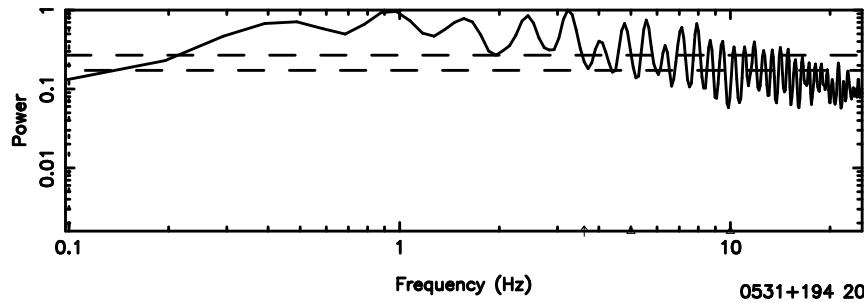

BLK:16,SNR1: 0.63968 ,SNR2: 5.5876

K20260509141653

BLK:16,SNR1: 0.28913 ,SNR2: 1.6147

0531+194 2026/05/09 5.31UT TOYOKAWA-KISO

F20260509141658

BLK: 9,SNR1: 0.12643E-01,SNR2: 1.1017

K20260509141653

BLK: 9,SNR1: 0.35142 ,SNR2: 1.2634