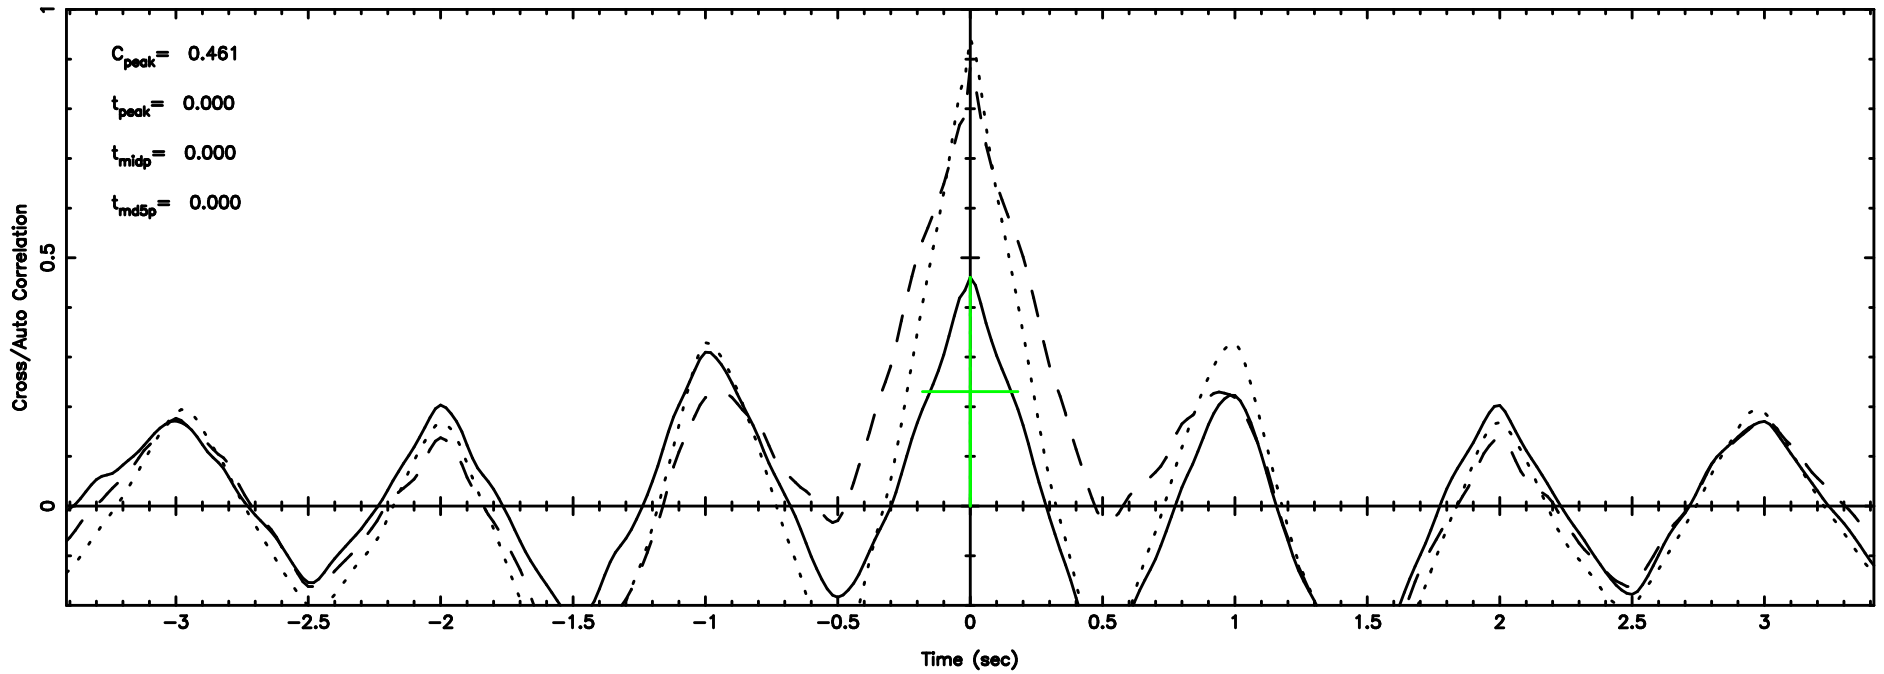

BLK: 3,SNR1: 19.195 ,SNR2: 42.926