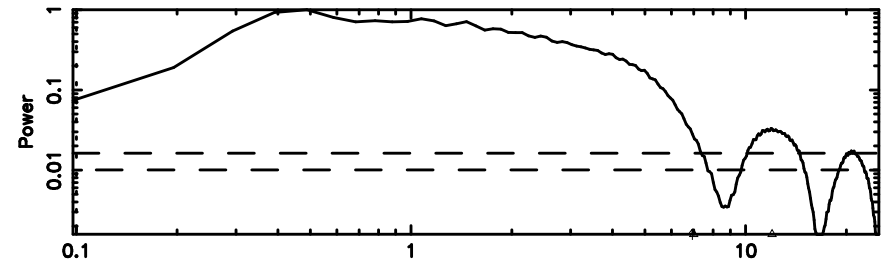

BLK:23,SNR1: 7.4846 ,SNR2: 21.775

Frequency (Hz)

2131+379 2026/05/08 21.31UT TOYOKAWA-FUJI

T20260509061657

BLK:23,SNR1: 9.4851 ,SNR2: 23.706

Frequency (Hz)

K20260509061655

BLK:23,SNR1: 6.9727 ,SNR2: 20.481