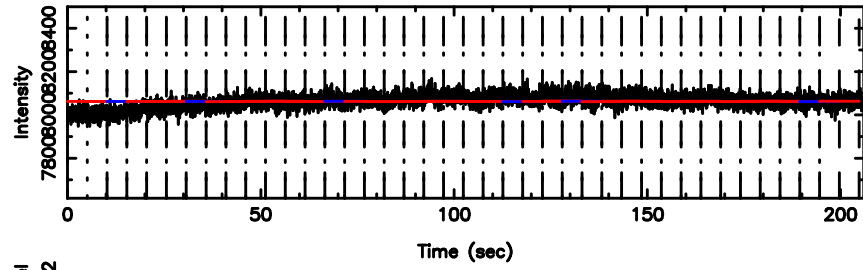

T20260509143327