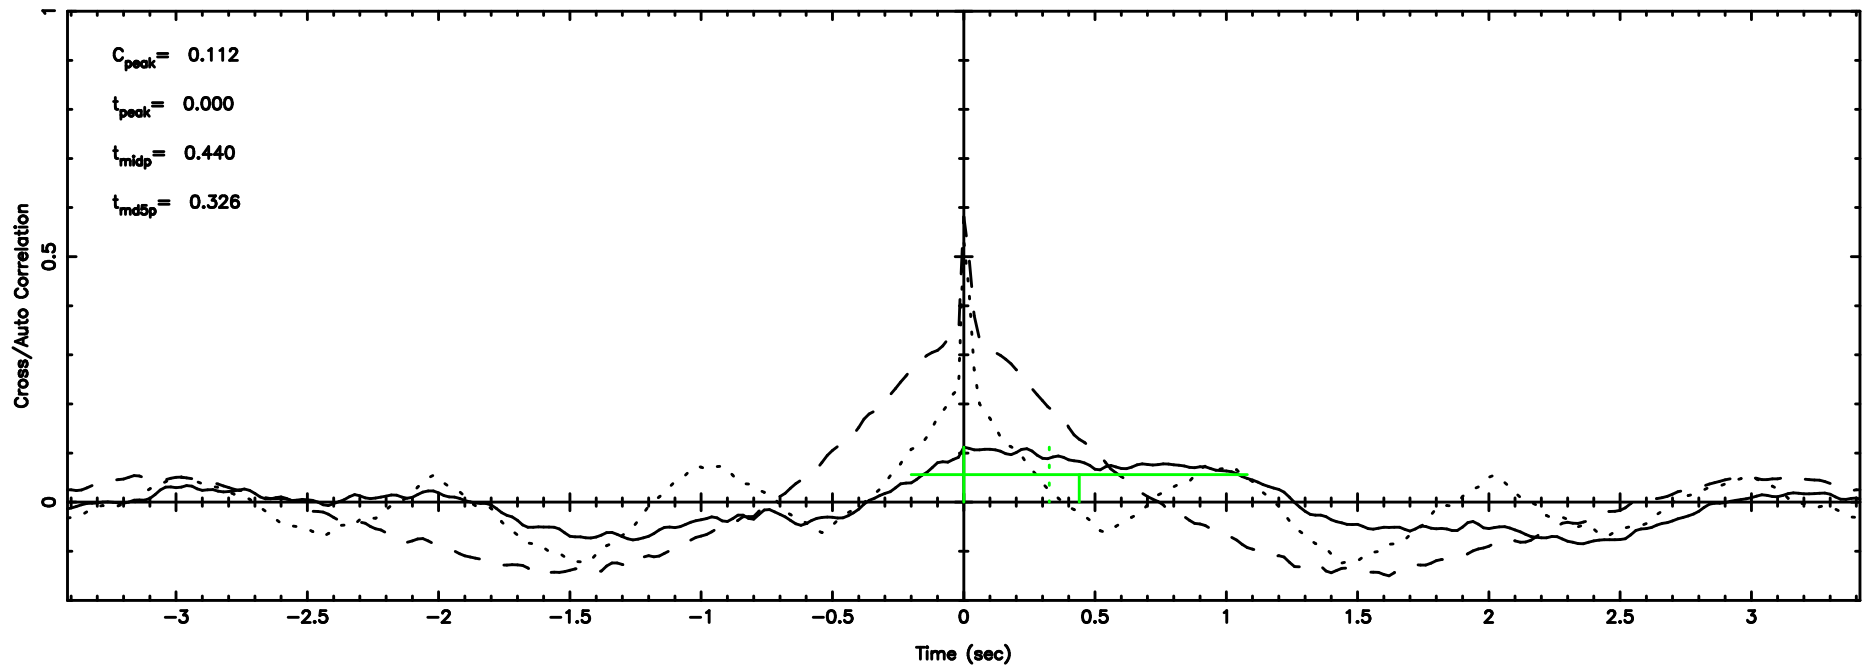

BLK:16,SNR1: 0.63968 ,SNR2: 5.5876

K20260509141653

BLK:16,SNR1: 0.28913 ,SNR2: 1.6147

0531+194 2026/05/09 5.31UT TOYOKAWA-KISO

F20260509141658

BLK: 9,SNR1: 0.12643E-01,SNR2: 1.1017

K20260509141653

BLK: 9,SNR1: 0.35142 ,SNR2: 1.2634