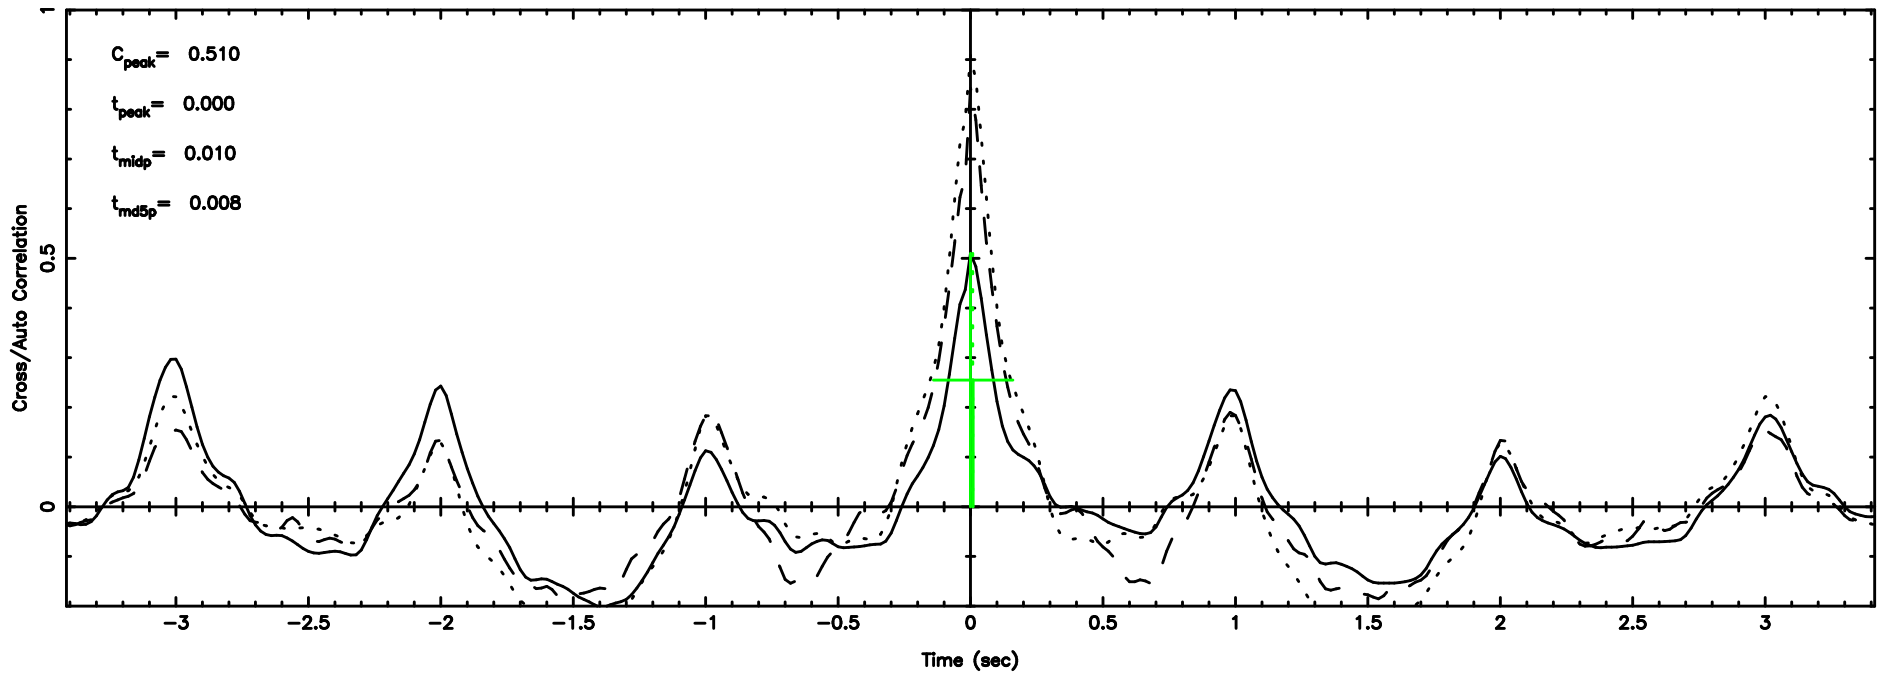

Frequency (Hz)

3C454.3 2026/05/08 22.64UT FUJI -KISO