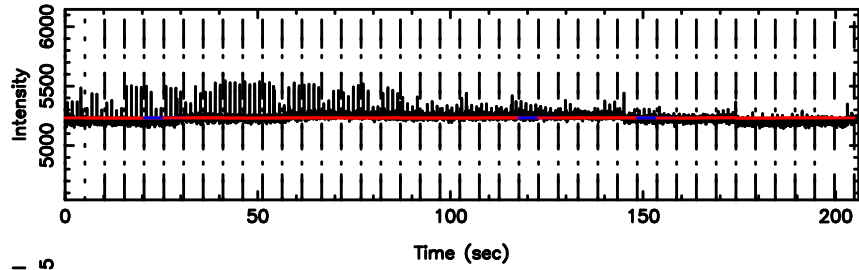

F20260509164320

BLK: 3,SNR1:-0.27569E-01,SNR2: 0.74589