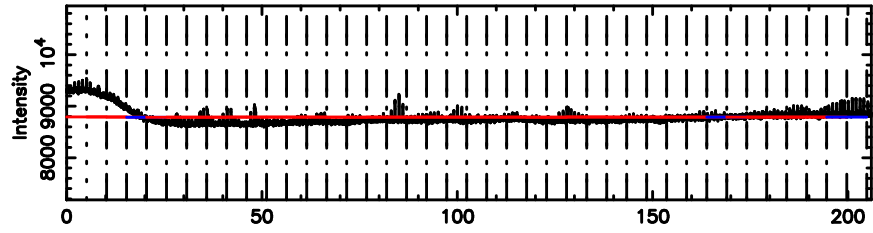

T20260509070314