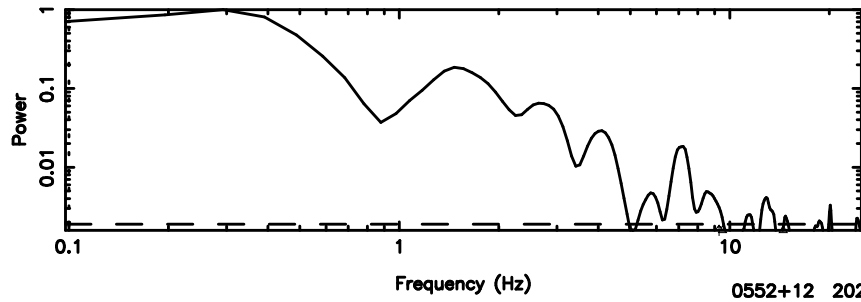

BLK:15,SNR1: 16.555 ,SNR2: 35.938