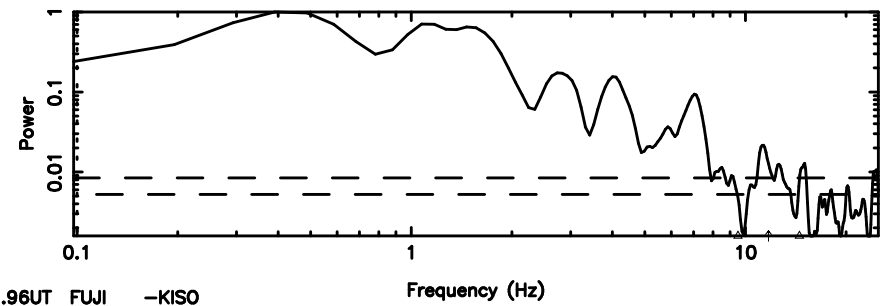

K20260509065549

BLK: 8,SNR1: 11.033 ,SNR2: 23.985

Frequency (Hz)

2210+016 2026/05/08 21.96UT TOYOKAWA-KISO

F2026050906553

BLK:10,SNR1: 5.7912 ,SNR2: 10.424

K20260509065549

BLK:10,SNR1: 8.2666 ,SNR2: 14.430