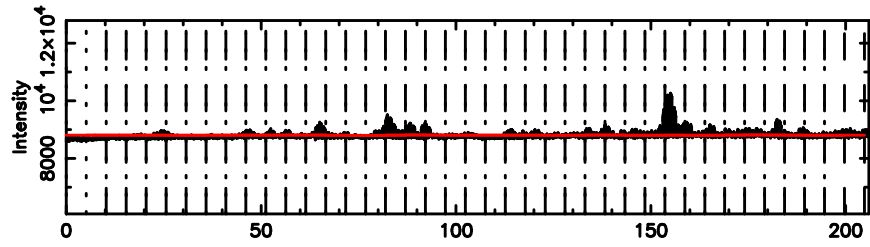

T20260509084917