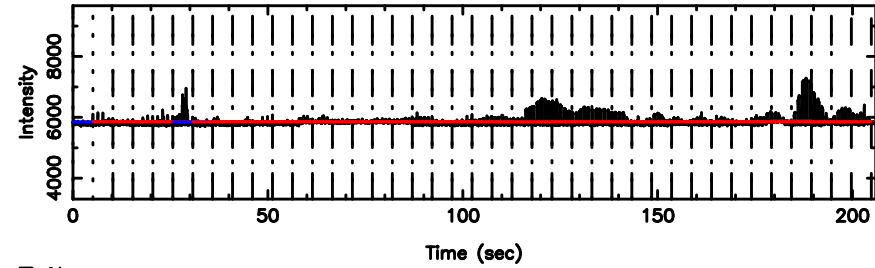

K20260509083319

No. Good Data

2347-02 2026/05/08 23.58UT FUJI -KISO

T20260509084014

BLK: 2, SNR1: 2.8002 ,SNR2: 8.3832

F20260509084016

BLK: 2, SNR1: 2.6899 ,SNR2: 7.1503

2354+14 2026/05/08 23.70UT TOYOKAWA-FUJI