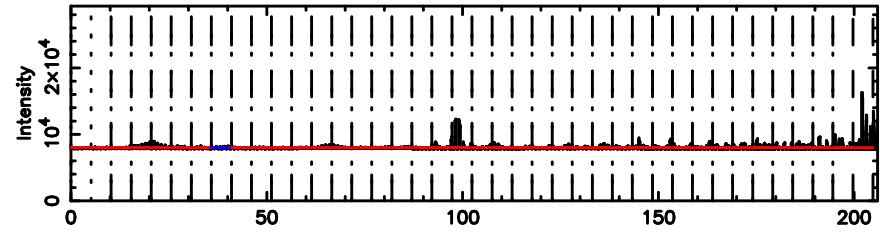

T20260509052958

BLK: 1,SNR1: 0.67897 ,SNR2: 3.8230

Frequency (Hz)

F20260509053000

BLK: 1,SNR1: 7.8385 ,SNR2: 19.674

Frequency (Hz)

2045+483 2026/05/08 20.53UT TOYOKAWA-FUJI

T20260509052958