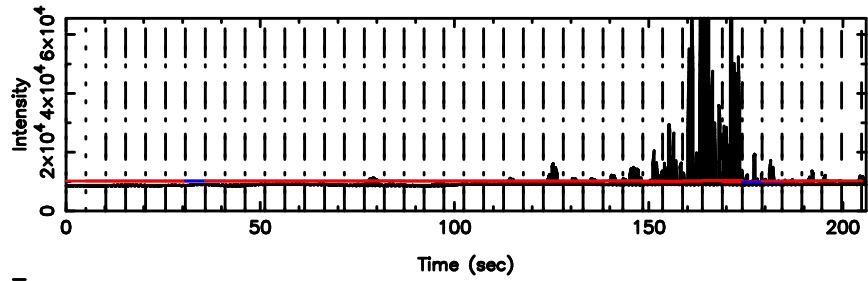

3C48 2026/05/09 1.37UT TOYOKAWA-KISO

K20260509102029

BLK: 3, SNR1: 4.1689 ,SNR2: 12.933

Frequency (Hz)

F20260509102033

K20260509102029

T20260509104015

BLK: 2,SNR1: 26.778 ,SNR2: 41.002