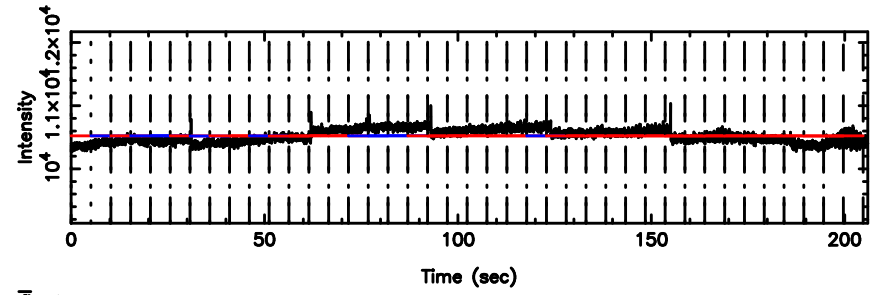

BLK:16,SNR1: 0.63968 ,SNR2: 5.5876

K20260509141653

BLK:16,SNR1: 0.28913 ,SNR2: 1.6147

0531+194 2026/05/09 5.31UT TOYOKAWA-KISO

F20260509141658

BLK: 9,SNR1: 0.12643E-01,SNR2: 1.1017

K20260509141653

BLK: 9,SNR1: 0.35142 ,SNR2: 1.2634