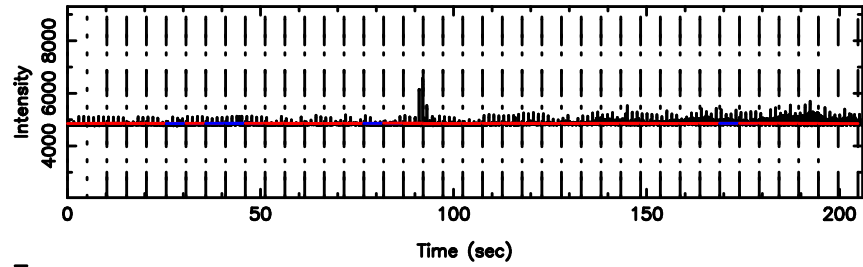

BLK:10,SNR1: 0.95460 ,SNR2: 3.8080

K20260509150855

BLK:10,SNR1: 6.2984 ,SNR2: 14.900

3C161 2026/05/09 6.18UT TOYOKAWA-KISO

F20260509150900

BLK: 5,SNR1:-0.12666 ,SNR2: 1.9508

Frequency (Hz)

K20260509150855