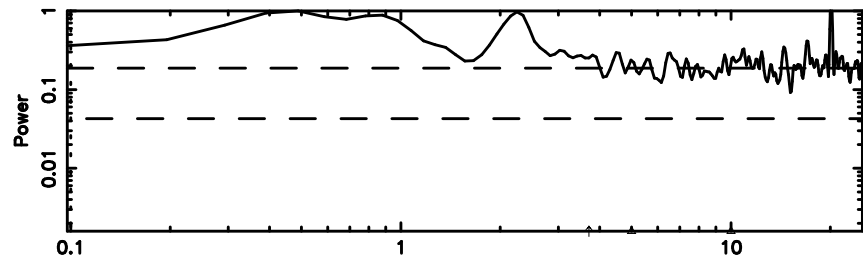

Frequency (Hz)

0652-130 2026/05/09 6.64UT TOYOKAWA-FUJI

T20260509153630

BLK: 6,SNR1: 0.38905 ,SNR2: 1.6876

Frequency (Hz)

K20260509153627

BLK: 6,SNR1: 0.67901 ,SNR2: 2.7241

Frequency (Hz)