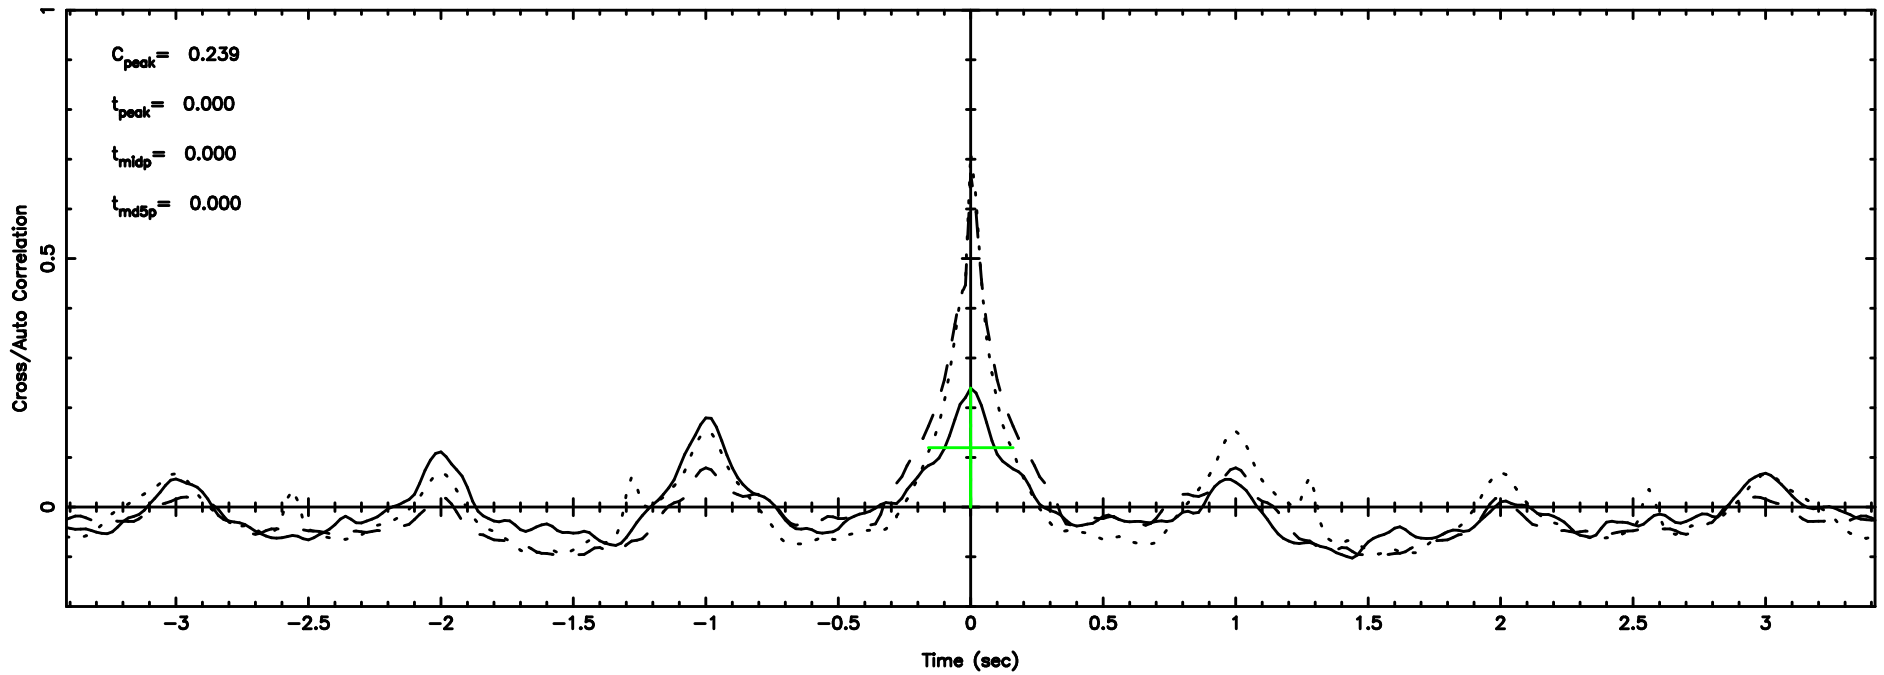

F20260509073702

BLK: 7,SNR1: 4.5592 ,SNR2: 16.207

Frequency (Hz)

3C454.3 2026/05/08 22.64UT TOYOKAWA-FUJI

T20260509073700

BLK:11,SNR1: 2.5899 ,SNR2: 4.7388

Frequency (Hz)

K20260509073658