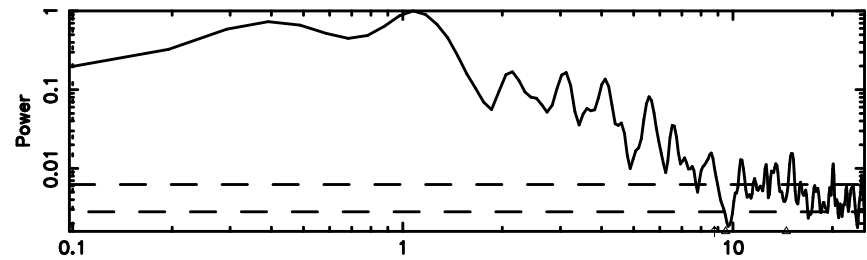

BLK: 5,SNR1: 9.2824 ,SNR2: 21.287