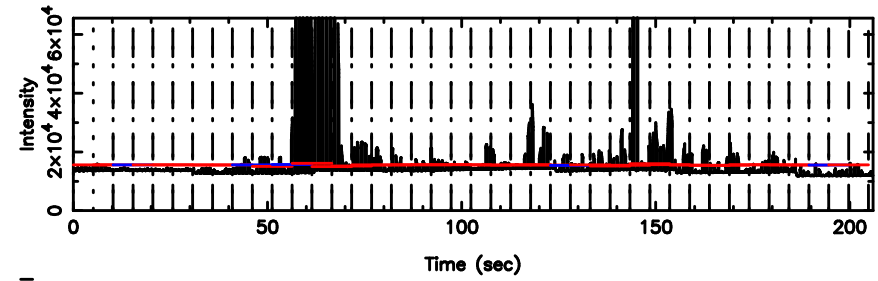

K20260509105911