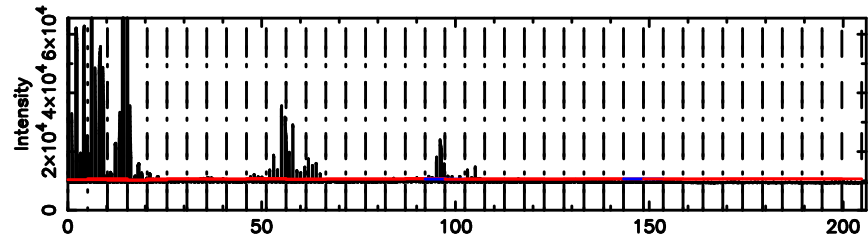

F20260509115417

BLK:11,SNR1: 7.1579 ,SNR2: 16.315

K20260509115413

BLK:11,SNR1: 5.1796 ,SNR2: 14.463

0308+305 2026/05/09 2.93UT FUJI -KISO

T20260509120546

BLK: 2,SNR1: 12.971 ,SNR2: 31.887

Frequency (Hz)