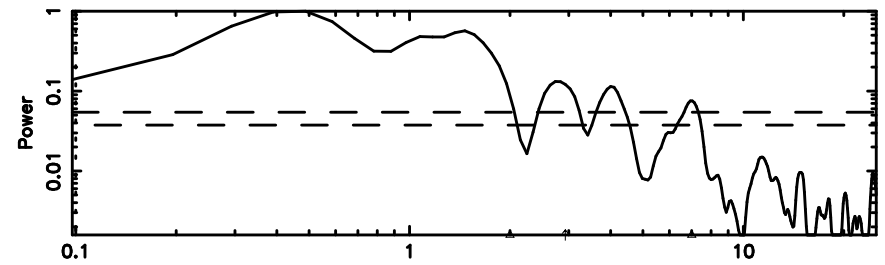

BLK: 3,SNR1: 0.17408 ,SNR2: 5.4040