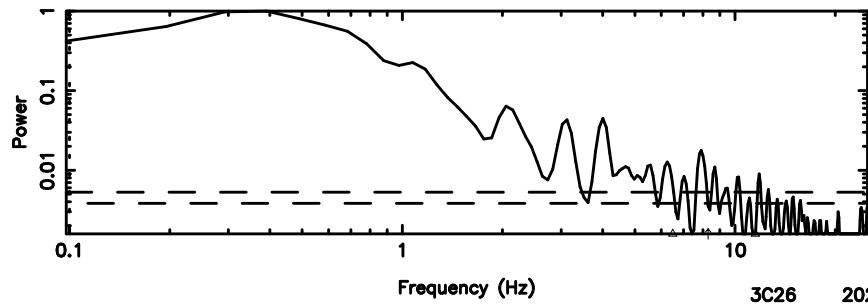

No. Good Data

K20260509093651

No. Good Data

3C26 2026/05/09 0.64UT TOYOKAWA-KISO

F20260509093655

BLK: 2,SNR1: 6.2315 ,SNR2: 15.797

3C26 2026/05/09 0.64UT FUJI -KISO

K20260509093651