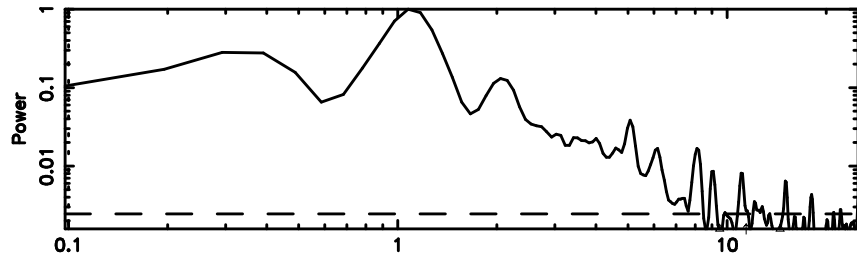

Frequency (Hz)

0821+394 2026/05/09 8.14UT FUJI -KISO

T20260509175121

BLK: 4,SNR1: 13.400 ,SNR2: 23.629

Frequency (Hz)

F20260509175123

BLK: 4,SNR1: 2.9700 ,SNR2: 5.5848

Frequency (Hz)