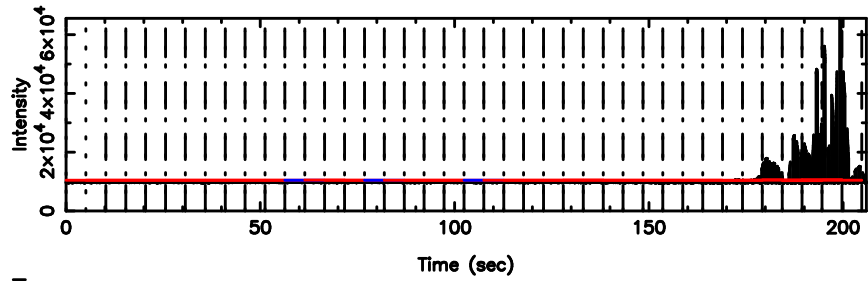

T20260509102031