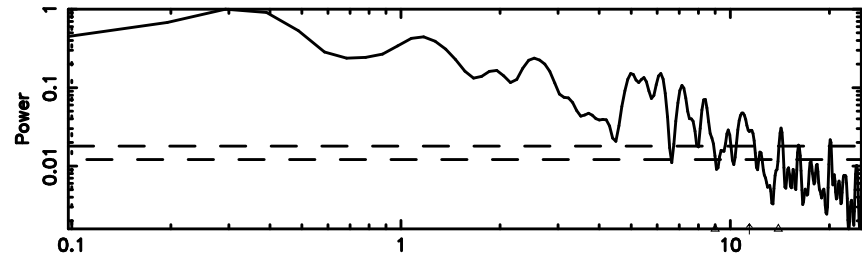

Frequency (Hz)

0821+394 2026/05/09 8.14UT FUJI -KISO

T20260509175121

BLK: 4,SNR1: 13.400 ,SNR2: 23.629

Frequency (Hz)

F20260509175123

BLK: 4,SNR1: 2.9700 ,SNR2: 5.5848

Frequency (Hz)