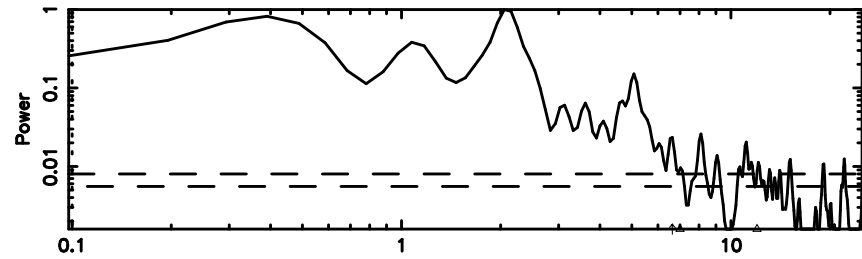

BLK: 4,SNR1: 6.7444 ,SNR2: 20.995