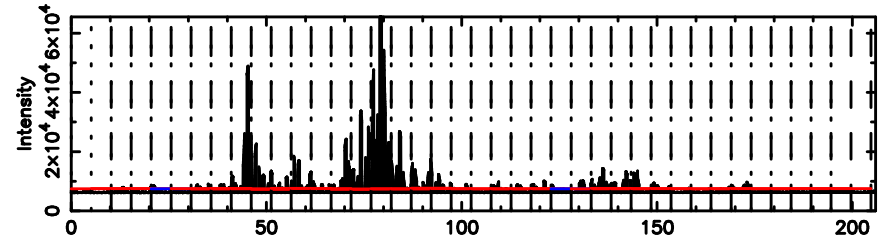

Frequency (Hz)

3C446 2026/05/08 22.18UT TOYOKAWA-FUJI

F20260509070902