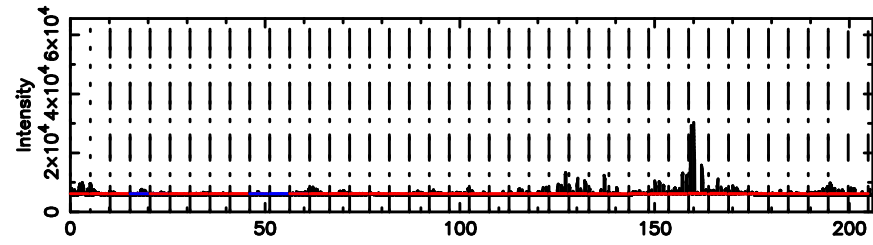

3C2 2026/05/08 23.85UT FUJI -KISO

T20260509085337

BLK: 3,SNR1: 35.316 ,SNR2: 81.709

Frequency (Hz)

F20260509085339

BLK: 3,SNR1: 9.8726 ,SNR2: 24.277

Frequency (Hz)

0008-063 2026/05/08 23.92UT TOYOKAWA-FUJI