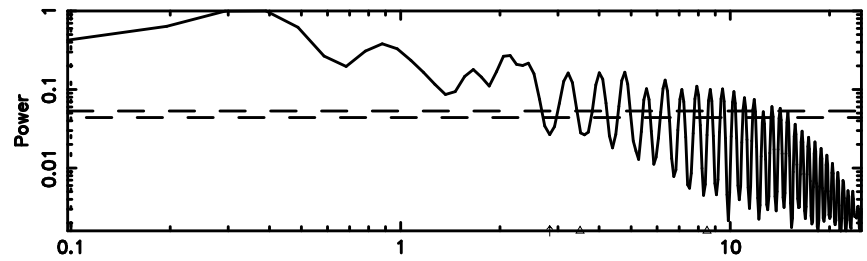

BLK: 8,SNR1: 0.27150 ,SNR2: 4.2756