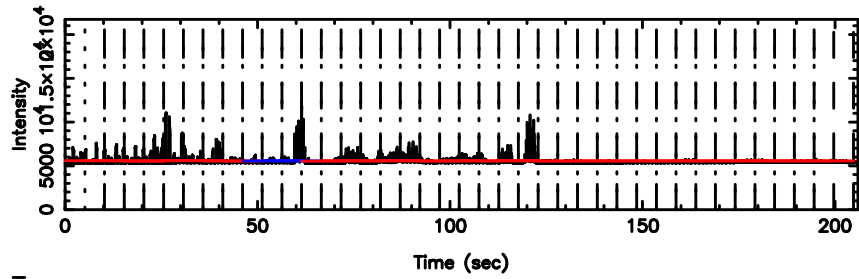

F20260509175123