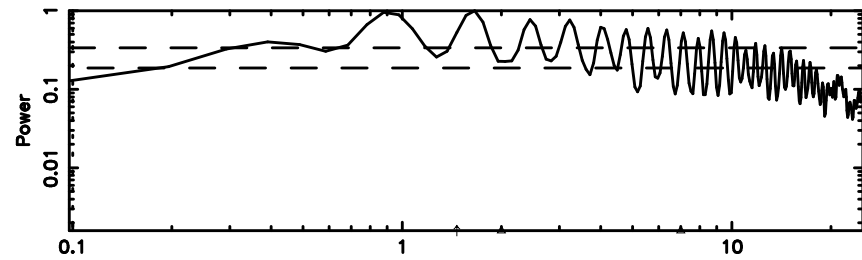

BLK: 6,SNR1:-0.24843 ,SNR2: 0.42199