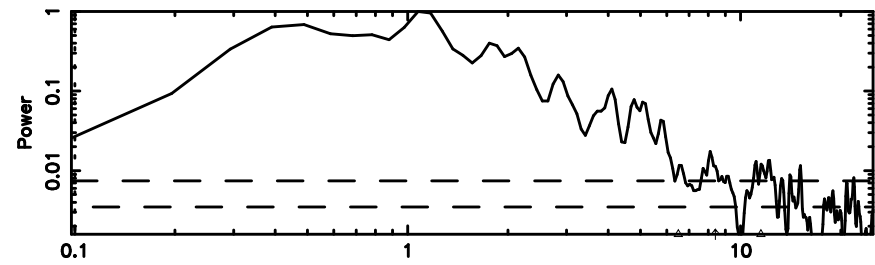

BLK: 7, SNR1: 7.7494 , SNR2: 19.000