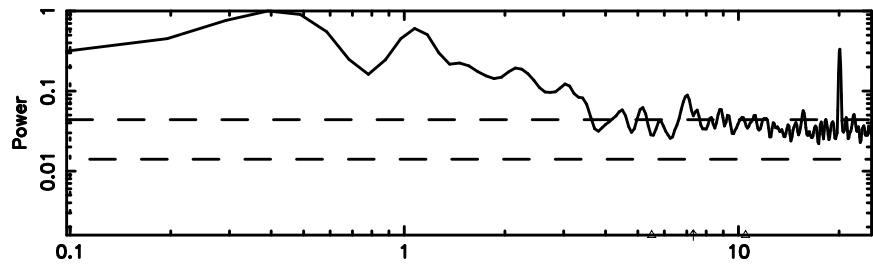

Frequency (Hz)

F20260509065553

BLK:10,SNR1: 8.5448 ,SNR2: 14.945

Frequency (Hz)

2210+016 2026/05/08 21.96UT TOYOKAWA-FUJI

T2026050906551

BLK: 8,SNR1: 0.80563 ,SNR2: 2.5360

Frequency (Hz)