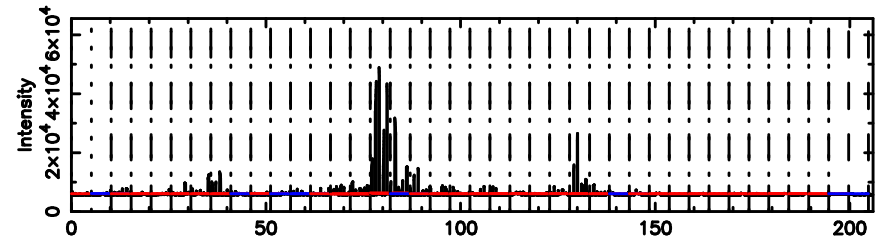

3C12 2026/05/09 0.29UT FUJI -KISO

K20260509091528

BLK: 4, SNR1: 13.950 , SNR2: 25.215

T20260509092932

BLK: 7, SNR1: 6.9060 , SNR2: 22.736

Frequency (Hz)

0044-056 2026/05/09 0.52UT TOYOKAWA-FUJI

F20260509092934