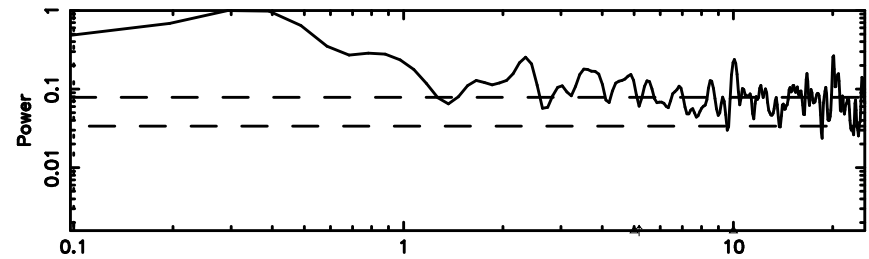

0713-024 2026/05/09 6.99UT TOYOKAWA-KISO

F20260509155732

BLK: 3,SNR1: 0.94032 ,SNR2: 2.8899

Frequency (Hz)

K20260509155727

BLK: 3,SNR1: 0.38893 ,SNR2: 1.5323

Frequency (Hz)

0713-024 2026/05/09 6.99UT FUJI -KISO