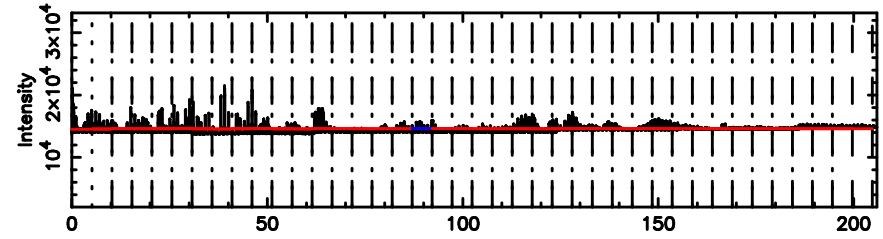

Frequency (Hz)

K20260509064237