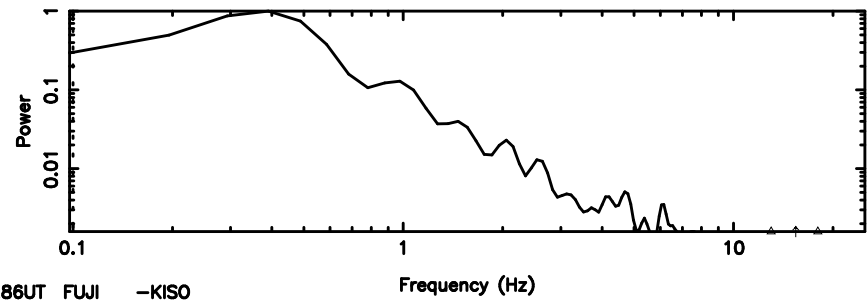

BLK: 2,SNR1: 55.336 ,SNR2: 71.600

0605-08 2026/05/09 5.86UT FUJI -KISO