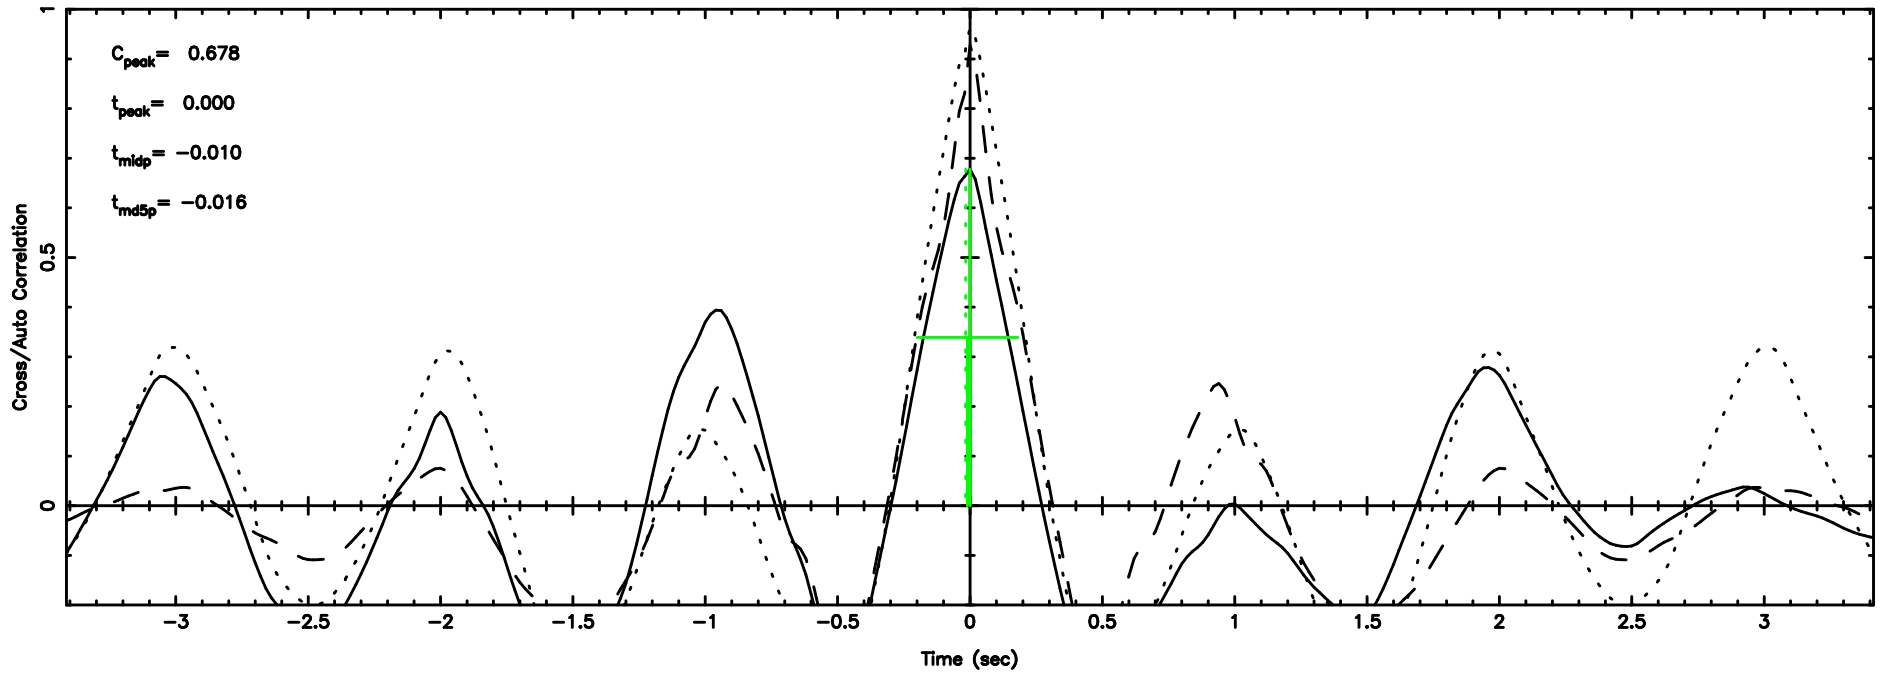

K20260509075934

BLK: 1,SNR1: 27.983 ,SNR2: 50.848

T20260509083321

BLK: 2,SNR1: 19.451 ,SNR2: 35.332

Frequency (Hz)

F20260509083323

BLK: 2,SNR1: 8.3678 ,SNR2: 19.851

Frequency (Hz)