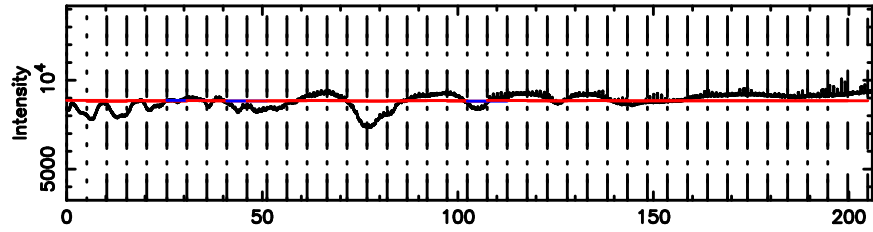

T20260509062529