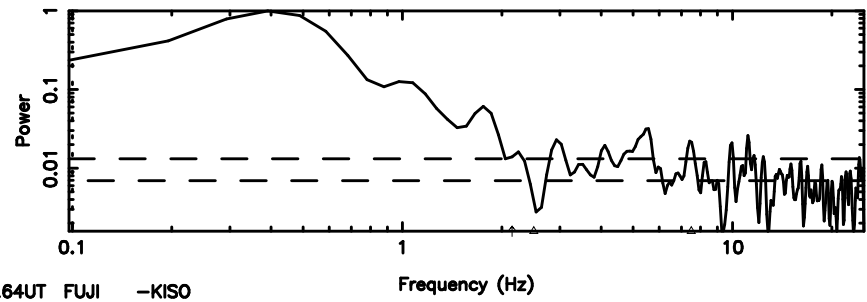

BLK: 1,SNR1: 1.4787 ,SNR2: 17.000

0652-130 2026/05/09 6.64UT FUJI -KISO