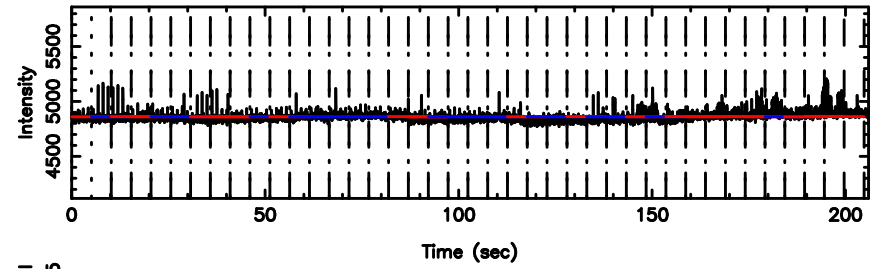

BLK: 3,SNR1: 10.491 ,SNR2: 26.361

3C120 2026/05/09 4.28UT FUJI -KISO

T20260509140323

BLK:19,SNR1: 1.6729 ,SNR2: 5.9482

F20260509140325

BLK:19,SNR1: 0.27287E-01,SNR2: 1.8684

3C138 2026/05/09 5.08UT TOYOKAWA-FUJI