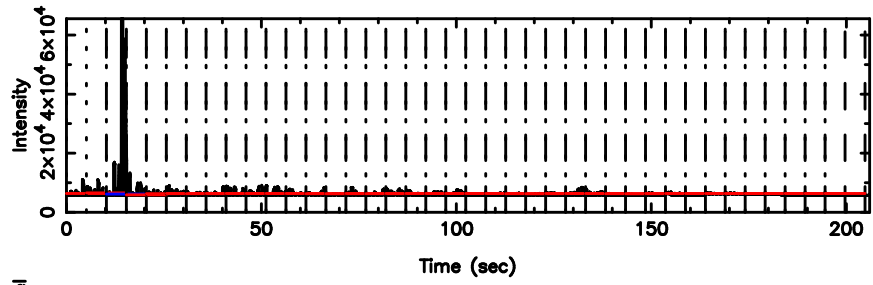

F20260509075938