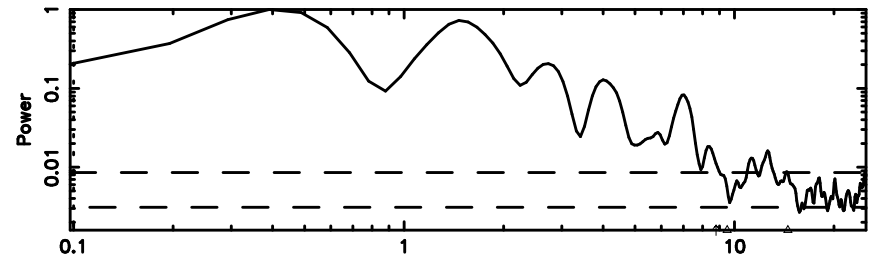

K20260509143735

BLK:15,SNR1: 5.0062 ,SNR2: 12.139

0552+12 2026/05/09 5.66UT TOYOKAWA-KISO

F20260509143740

BLK:20,SNR1: 6.7982 ,SNR2: 12.011

Frequency (Hz)

K20260509143735

BLK:20,SNR1: 7.2826 ,SNR2: 16.897