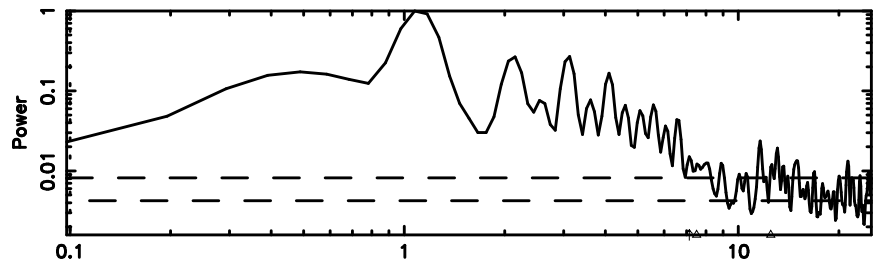

BLK: 3,SNR1: 4.4854 ,SNR2: 12.832