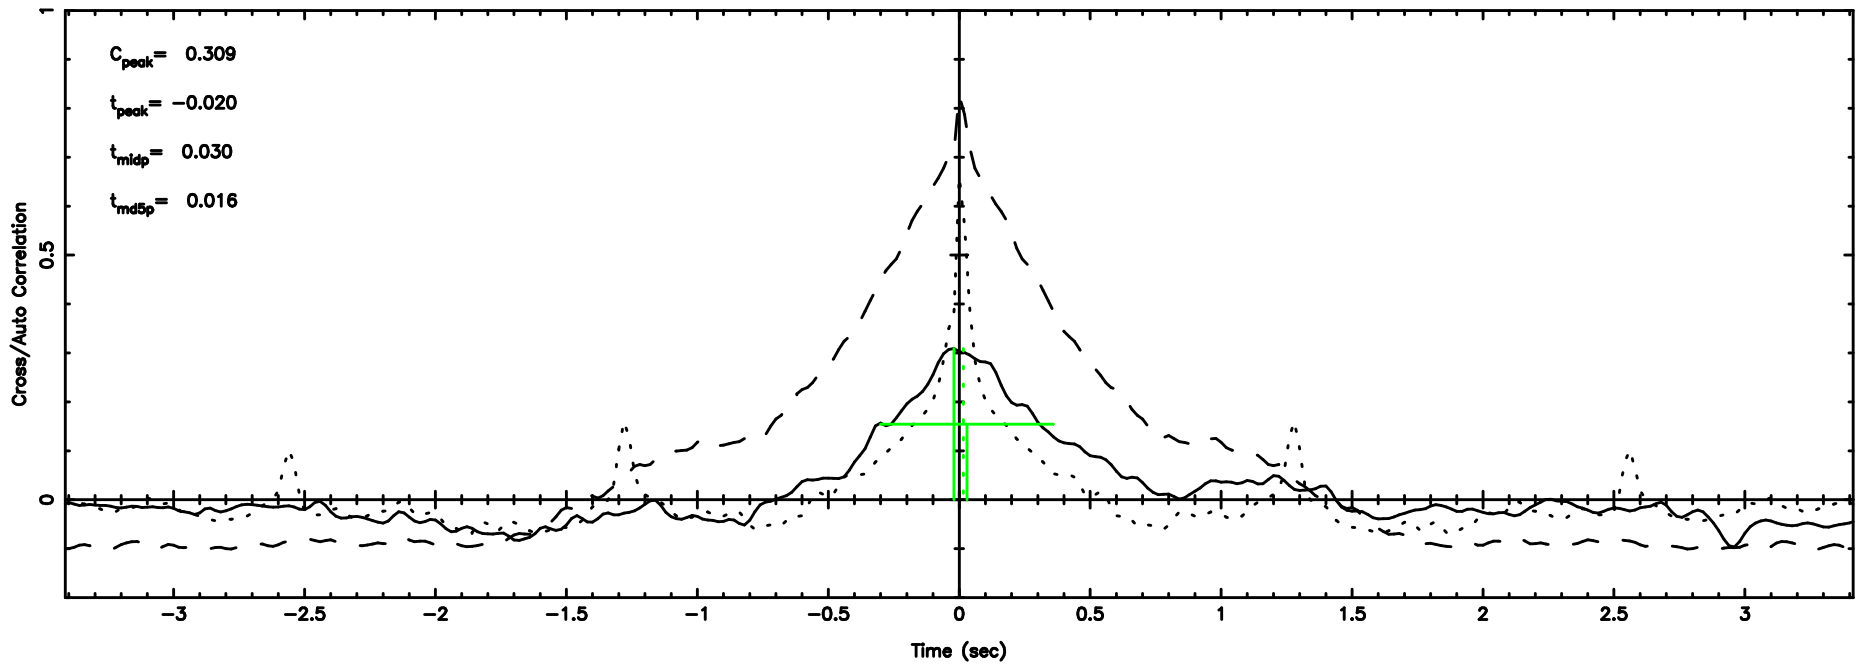

BLK: 4,SNR1: 16.270 ,SNR2: 44.653

F20260509155732

BLK: 4,SNR1: 6.1262 ,SNR2: 16.461

0713-024 2026/05/09 6.99UT TOYOKAWA-FUJI

T20260509155730

BLK: 7,SNR1: 14.549 ,SNR2: 47.348

K20260509155727

BLK: 7,SNR1: 0.26186 ,SNR2: 1.3163