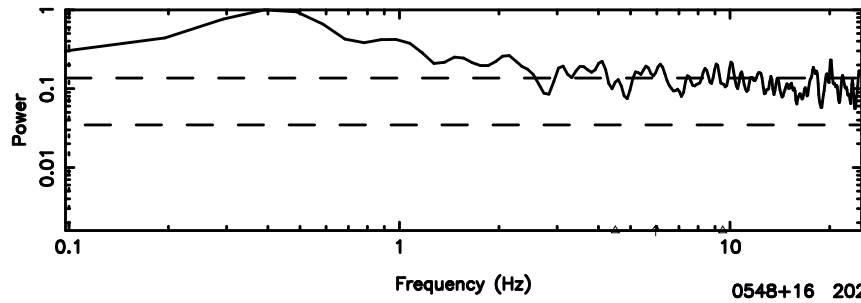

BLK: 9,SNR1: 0.14266 ,SNR2: 0.81078