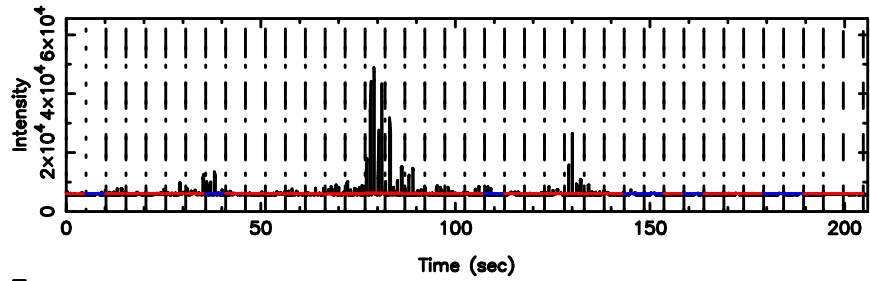

F20260509092934