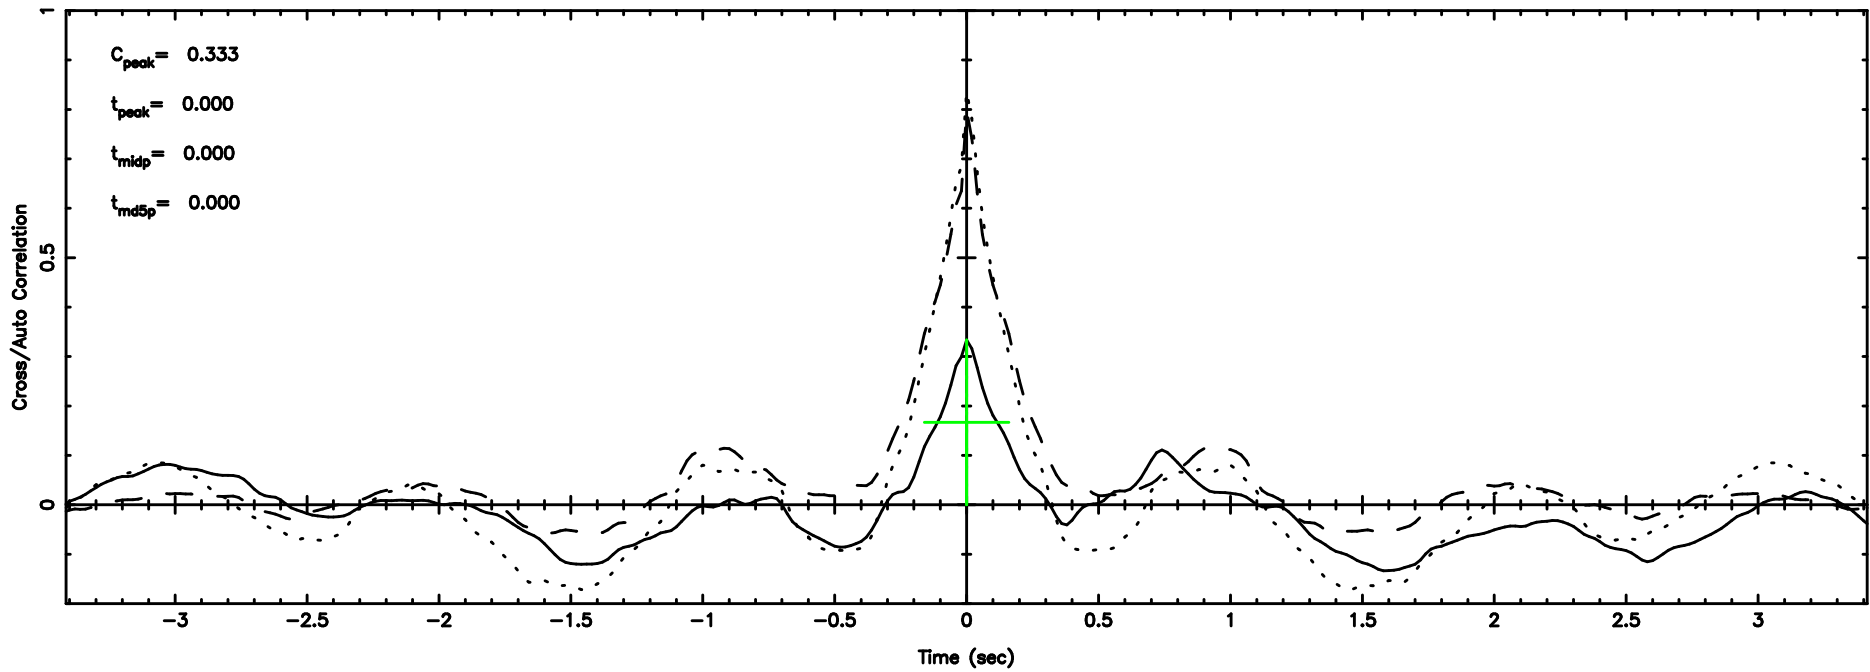

T20260509101247

BLK: 8, SNR1: 9.6803 ,SNR2: 17.333

3C43 2026/05/09 1.24UT TOYOKAWA-KISO

K20260509101244

BLK: 8, SNR1: 7.5727 ,SNR2: 13.210

BLK: 8,SNR1:-0.13637E-01,SNR2: 2.4674

BLK: 8,SNR1: 7.8637 ,SNR2: 13.566