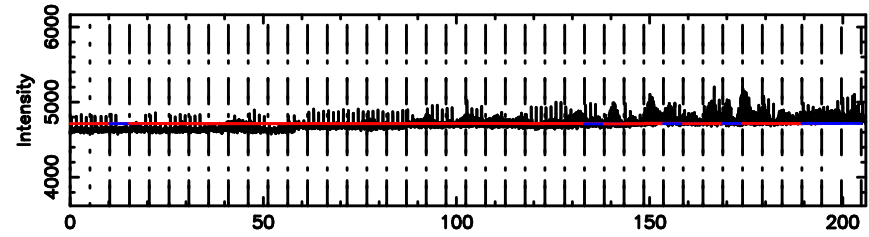

Frequency (Hz)

F20260509144207