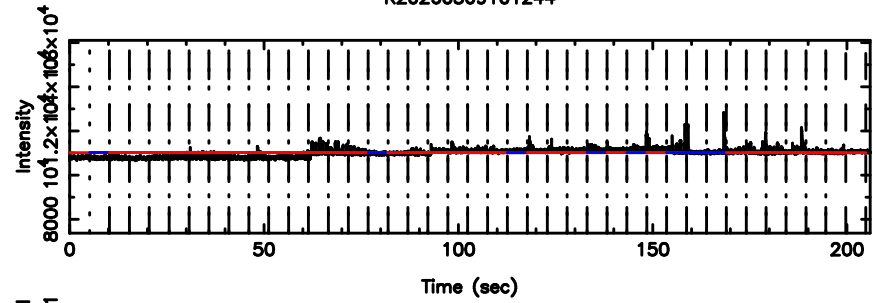

T20260509101247

BLK: 8, SNR1: 9.6803 ,SNR2: 17.333

3C43 2026/05/09 1.24UT TOYOKAWA-KISO

K20260509101244

BLK: 8, SNR1: 7.5727 ,SNR2: 13.210

BLK: 8,SNR1:-0.13637E-01,SNR2: 2.4674

BLK: 8,SNR1: 7.8637 ,SNR2: 13.566