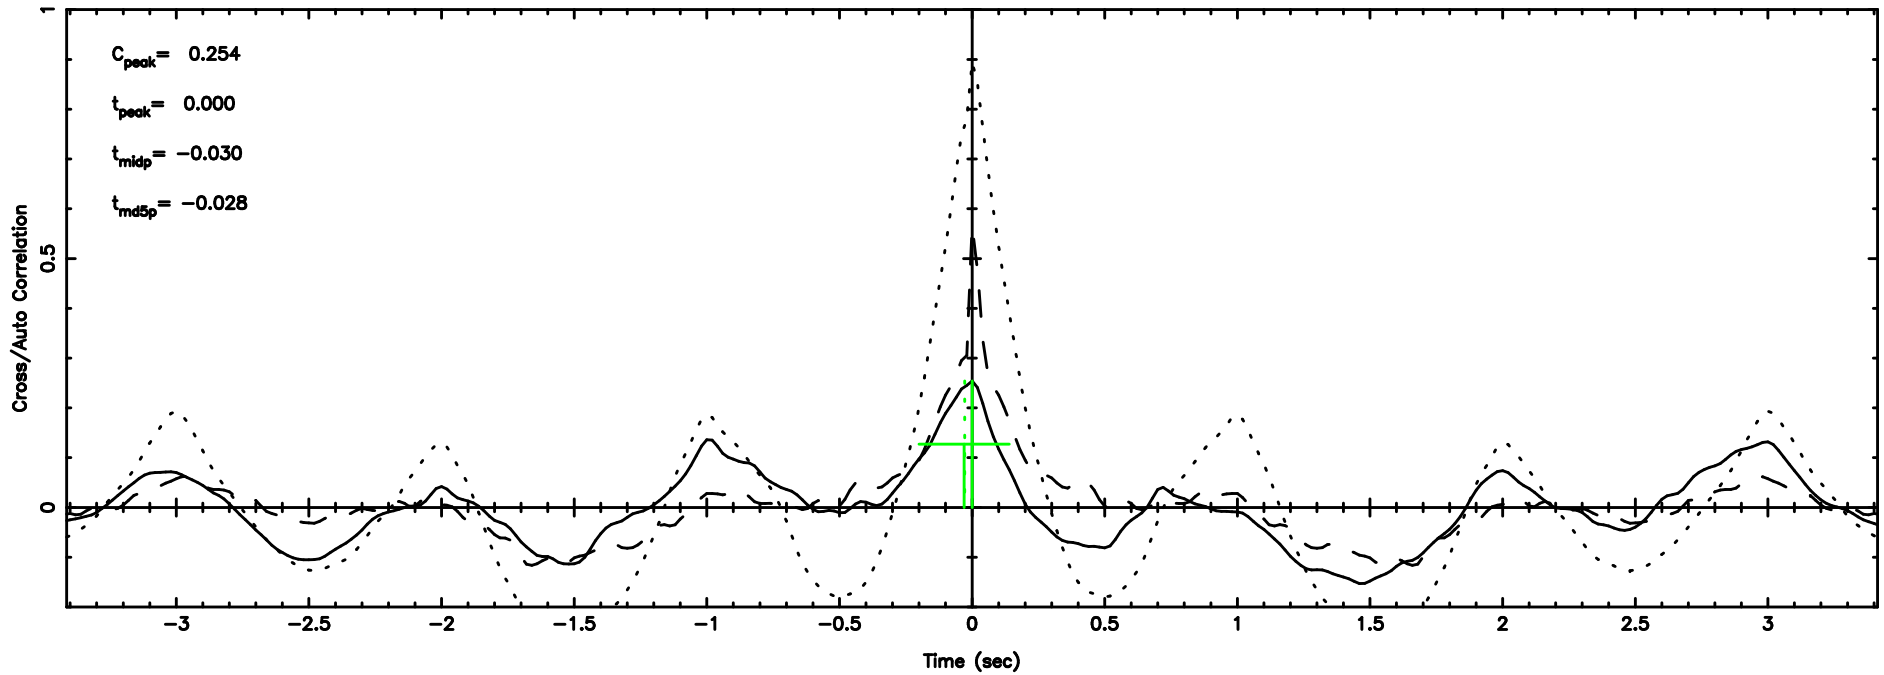

K20260509065549

BLK: 8,SNR1: 11.033 ,SNR2: 23.985

Frequency (Hz)

2210+016 2026/05/08 21.96UT TOYOKAWA-KISO

F2026050906553

BLK:10,SNR1: 5.7912 ,SNR2: 10.424

K20260509065549

BLK:10,SNR1: 8.2666 ,SNR2: 14.430