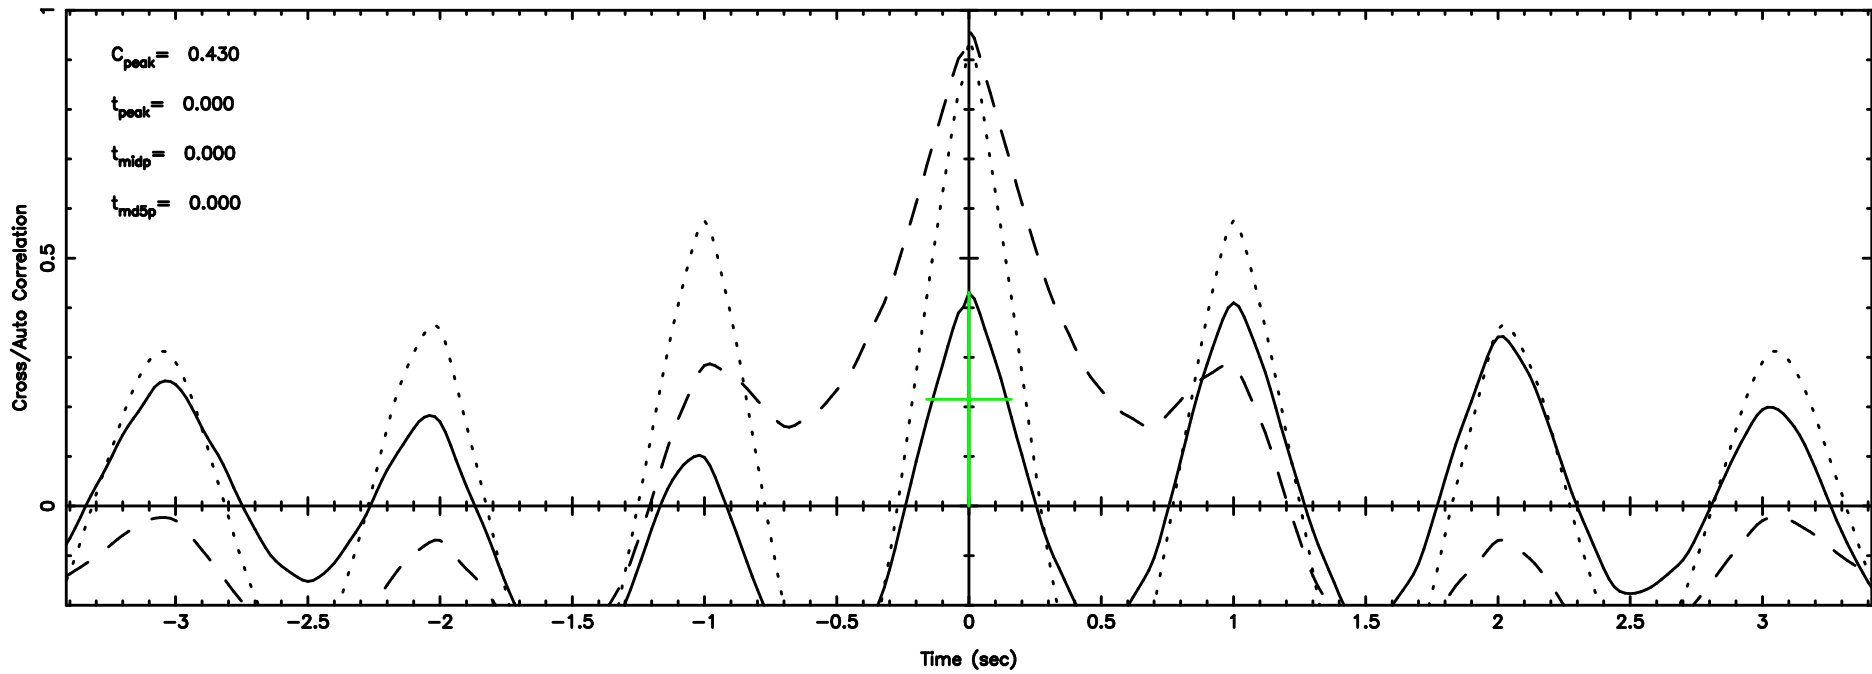

3C2 2026/05/08 23.85UT FUJI -KISO

T20260509085337

BLK: 3,SNR1: 35.316 ,SNR2: 81.709

Frequency (Hz)

F20260509085339

BLK: 3,SNR1: 9.8726 ,SNR2: 24.277

Frequency (Hz)

0008-063 2026/05/08 23.92UT TOYOKAWA-FUJI