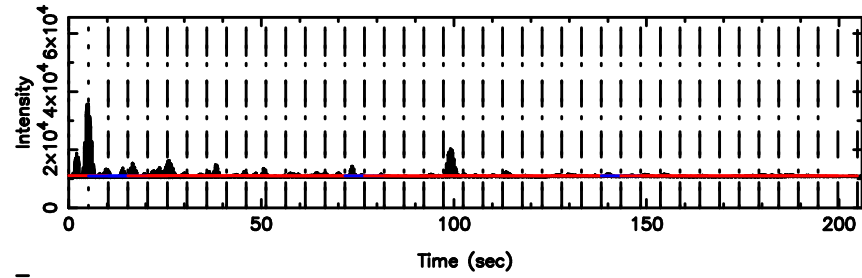

Frequency (Hz)

K20260509165542