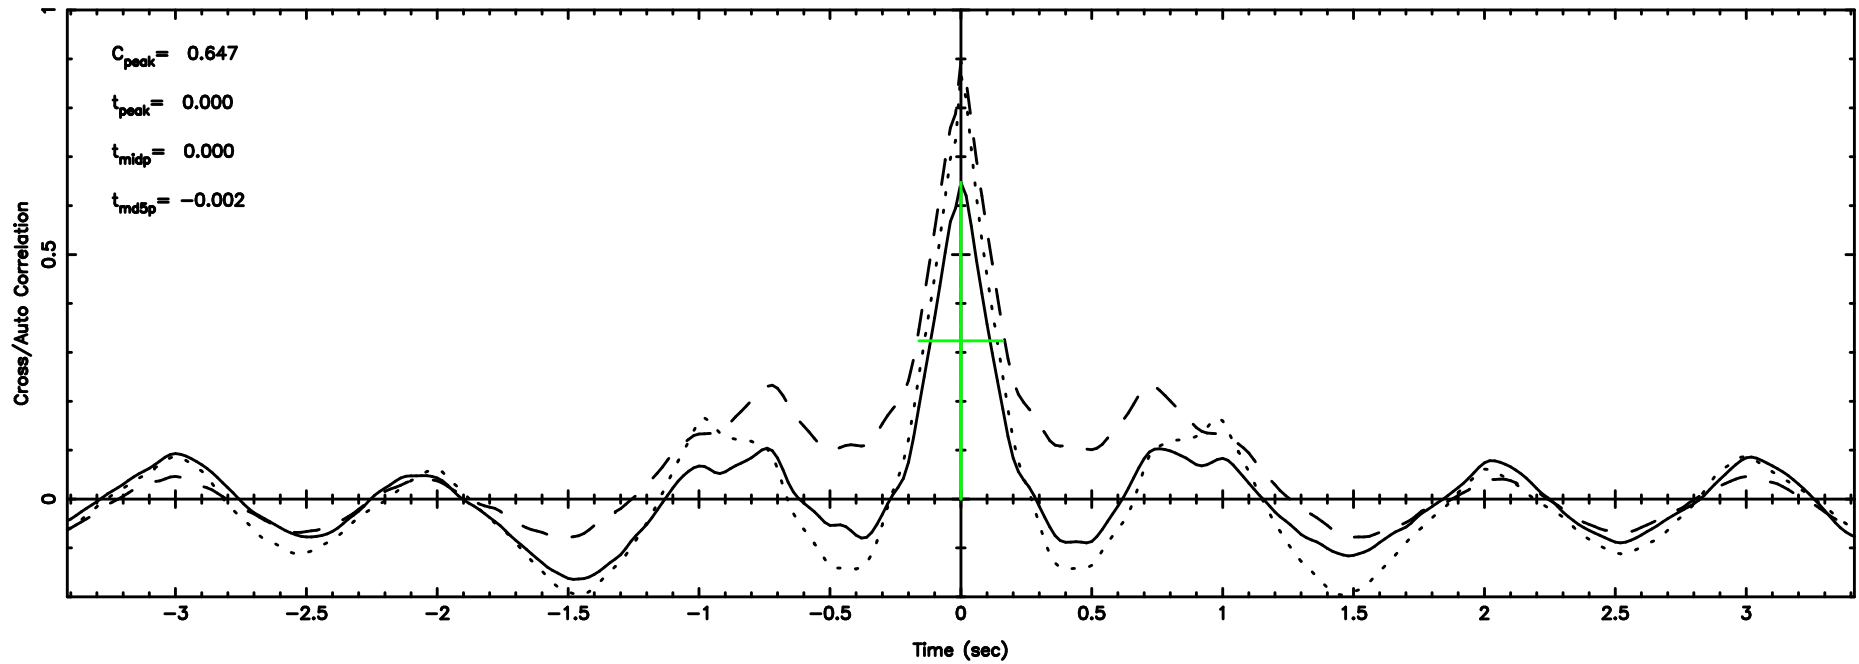

Frequency (Hz)

0723+10 2026/05/09 7.16UT TOYOKAWA-KISO