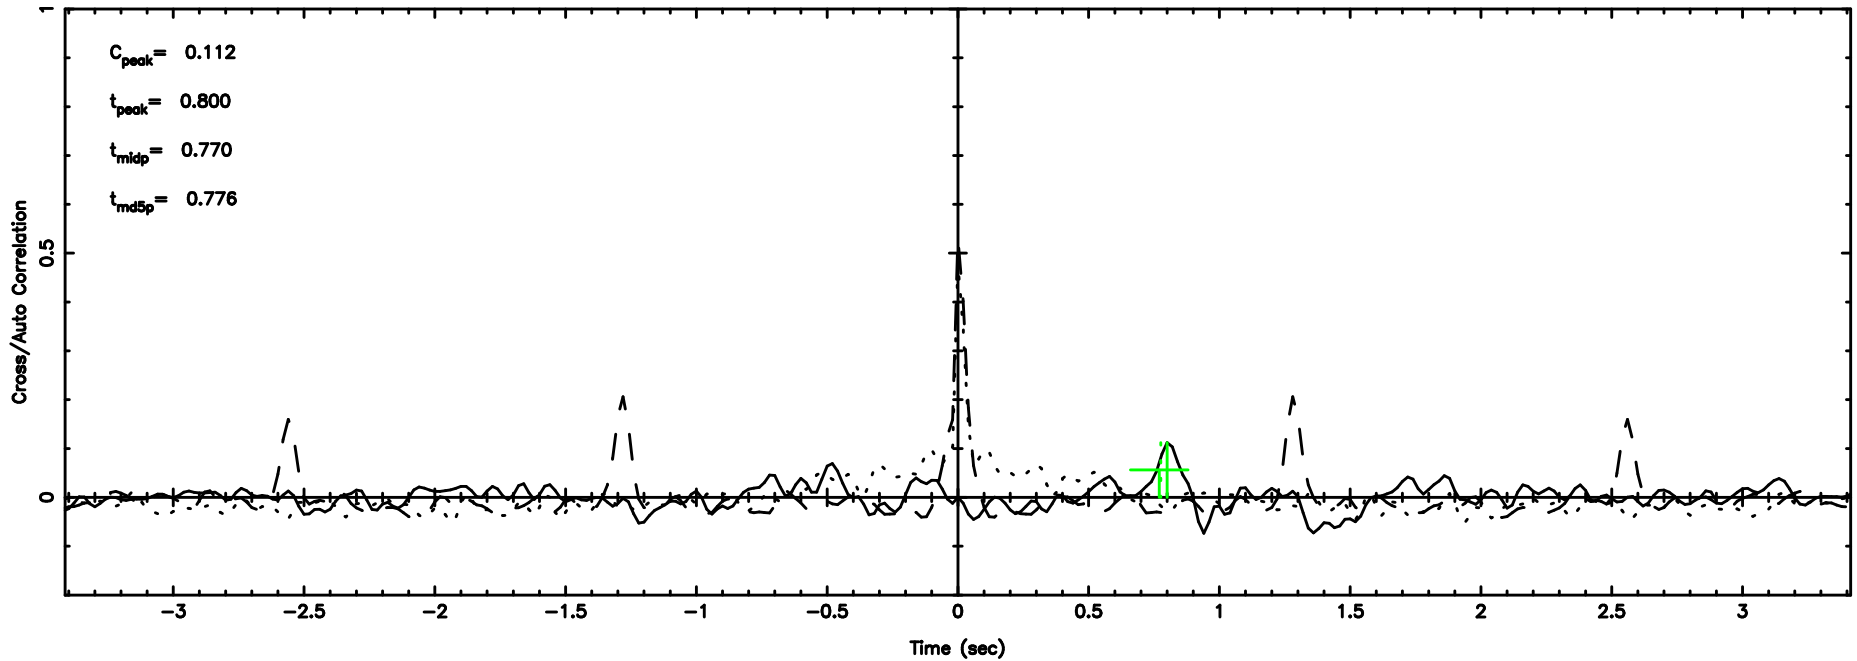

F20260509164320

BLK: 3,SNR1:-0.27569E-01,SNR2: 0.74589

K20260509164316

BLK: 3,SNR1: 0.44352E-01,SNR2: 1.2312

3C190 2026/05/09 7.75UT FUJI -KISO