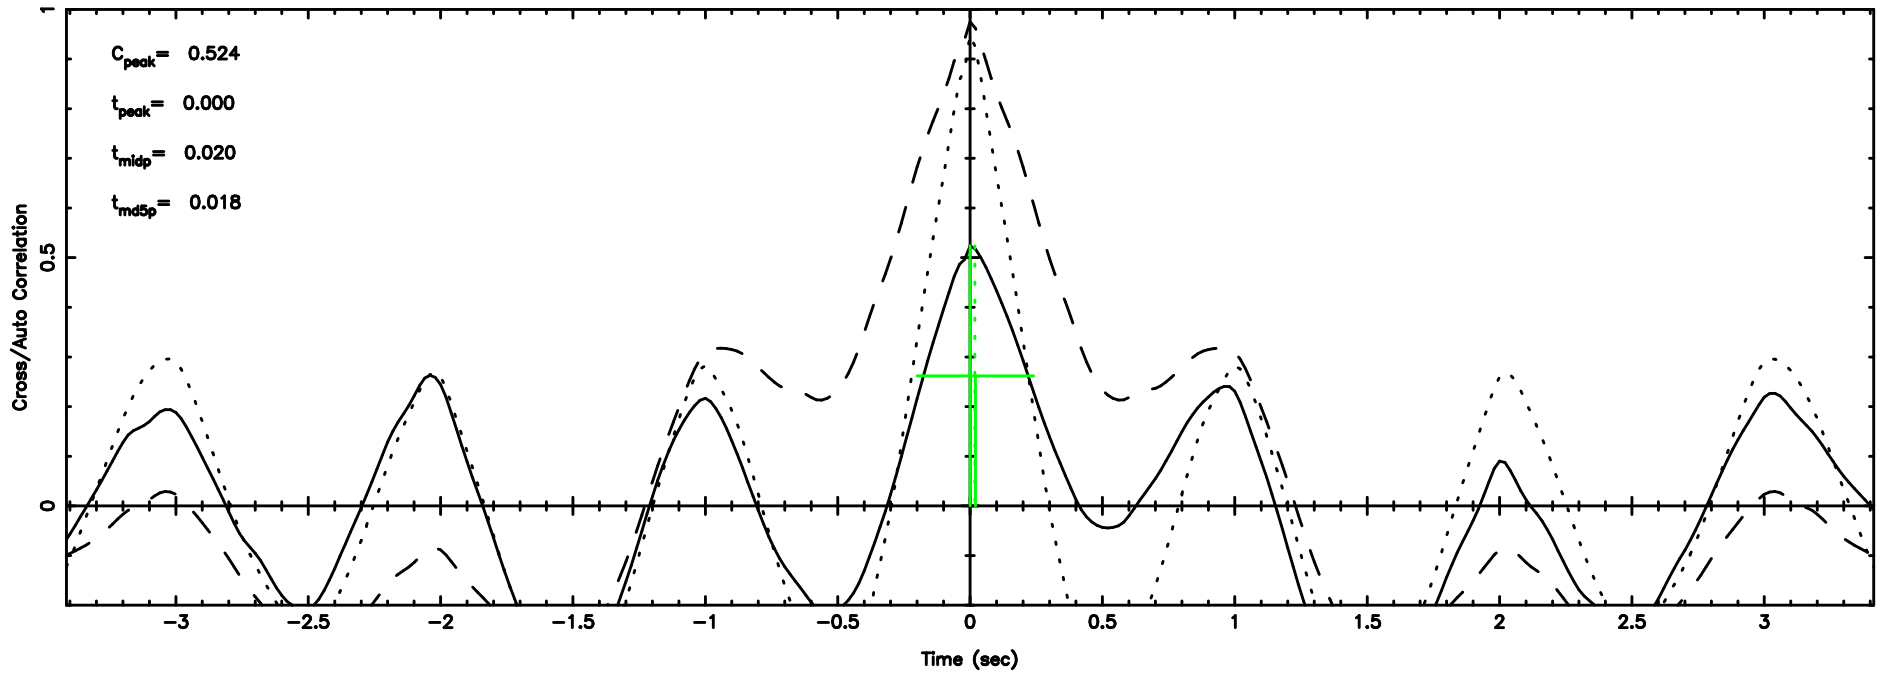

BLK: 2,SNR1: 20.812 ,SNR2: 37.174