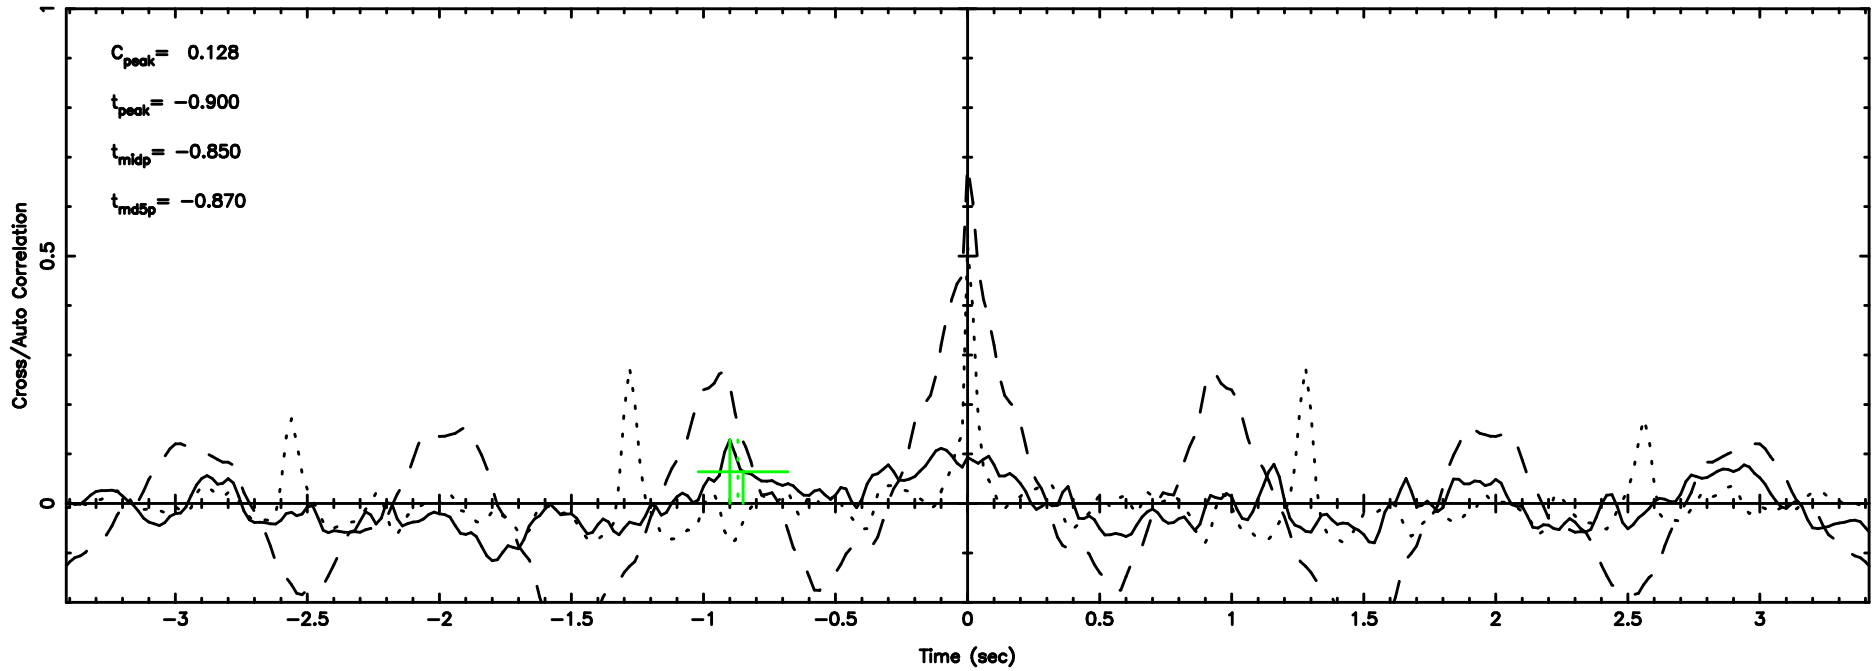

BLK: 2,SNR1: 6.0581 ,SNR2: 15.055

T20260509094152

BLK: 1,SNR1: 1.3376 ,SNR2: 5.5340

0056-00 2026/05/09 0.73UT TOYOKAWA-FUJI

F20260509094154

BLK: 1,SNR1:-0.16522 ,SNR2: 0.40846

T20260509094152

BLK: 2, SNR1: 3.0474 , SNR2: 5.8655