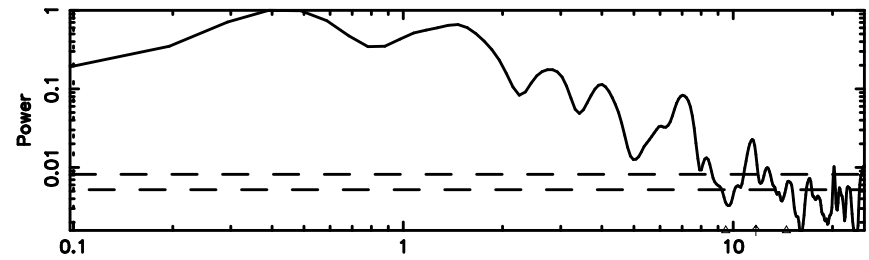

K20260509160739

BLK: 8,SNR1: 8.2494 ,SNR2: 14.436

Frequency (Hz)

0723+10 2026/05/09 7.16UT TOYOKAWA-KISO

F20260509160744

BLK: 4,SNR1: 18.750 ,SNR2: 20.262

Frequency (Hz)

K20260509160739