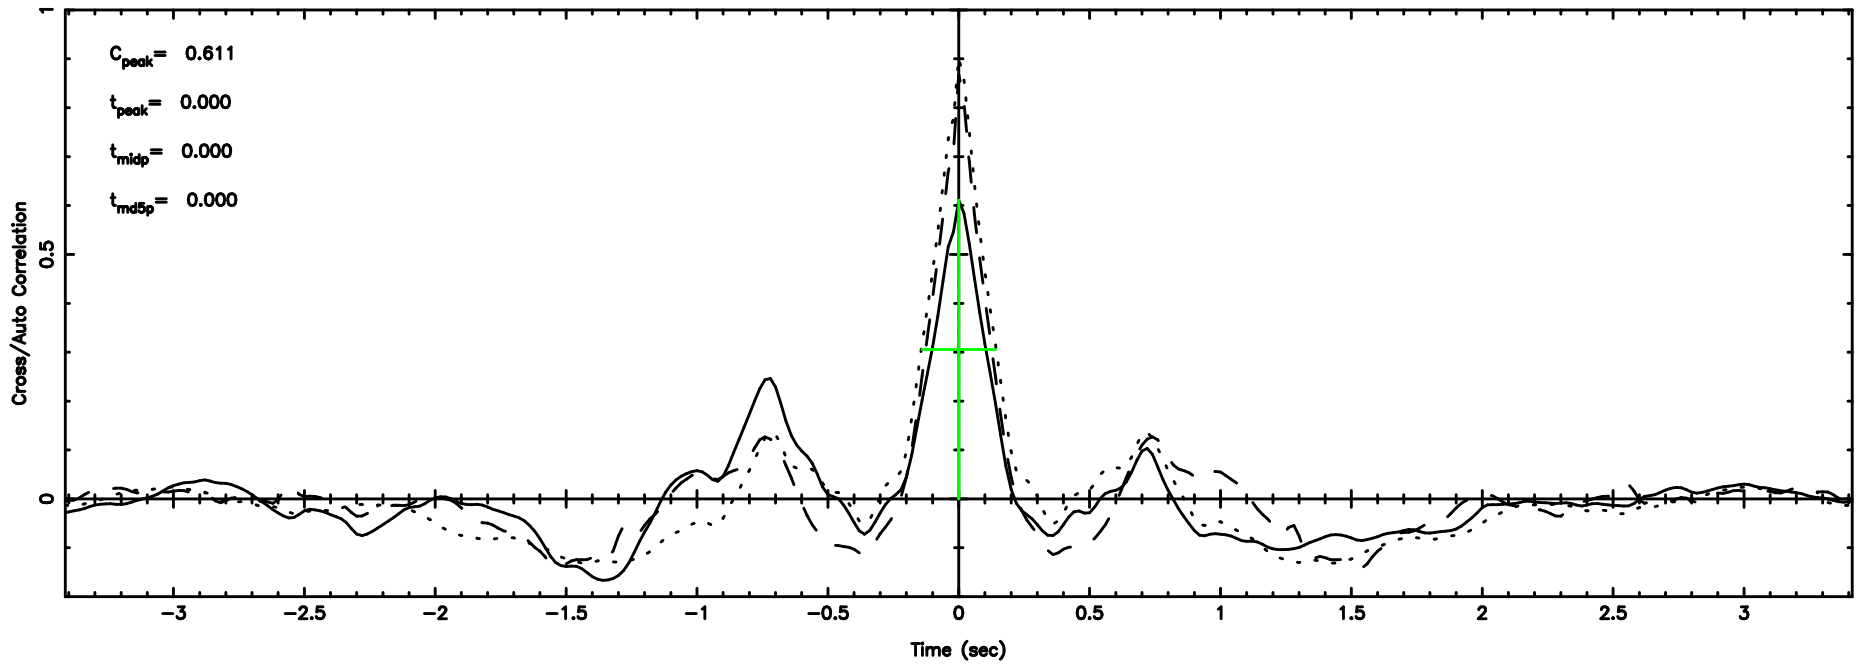

Frequency (Hz)

0723+10 2026/05/09 7.16UT FUJI -KISO