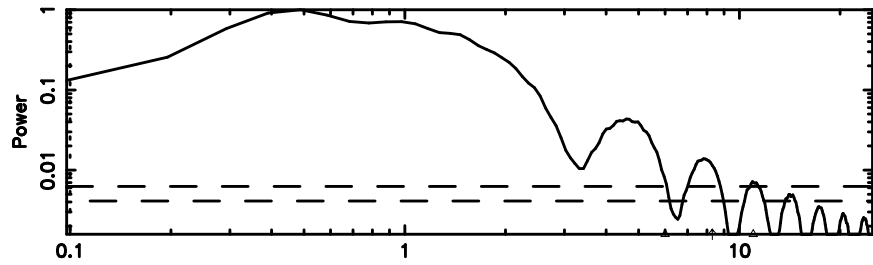

BLK:23,SNR1: 7.4846 ,SNR2: 21.775

Frequency (Hz)

2131+379 2026/05/08 21.31UT TOYOKAWA-FUJI

T20260509061657

BLK:23,SNR1: 9.4851 ,SNR2: 23.706

Frequency (Hz)

K20260509061655

BLK:23,SNR1: 6.9727 ,SNR2: 20.481