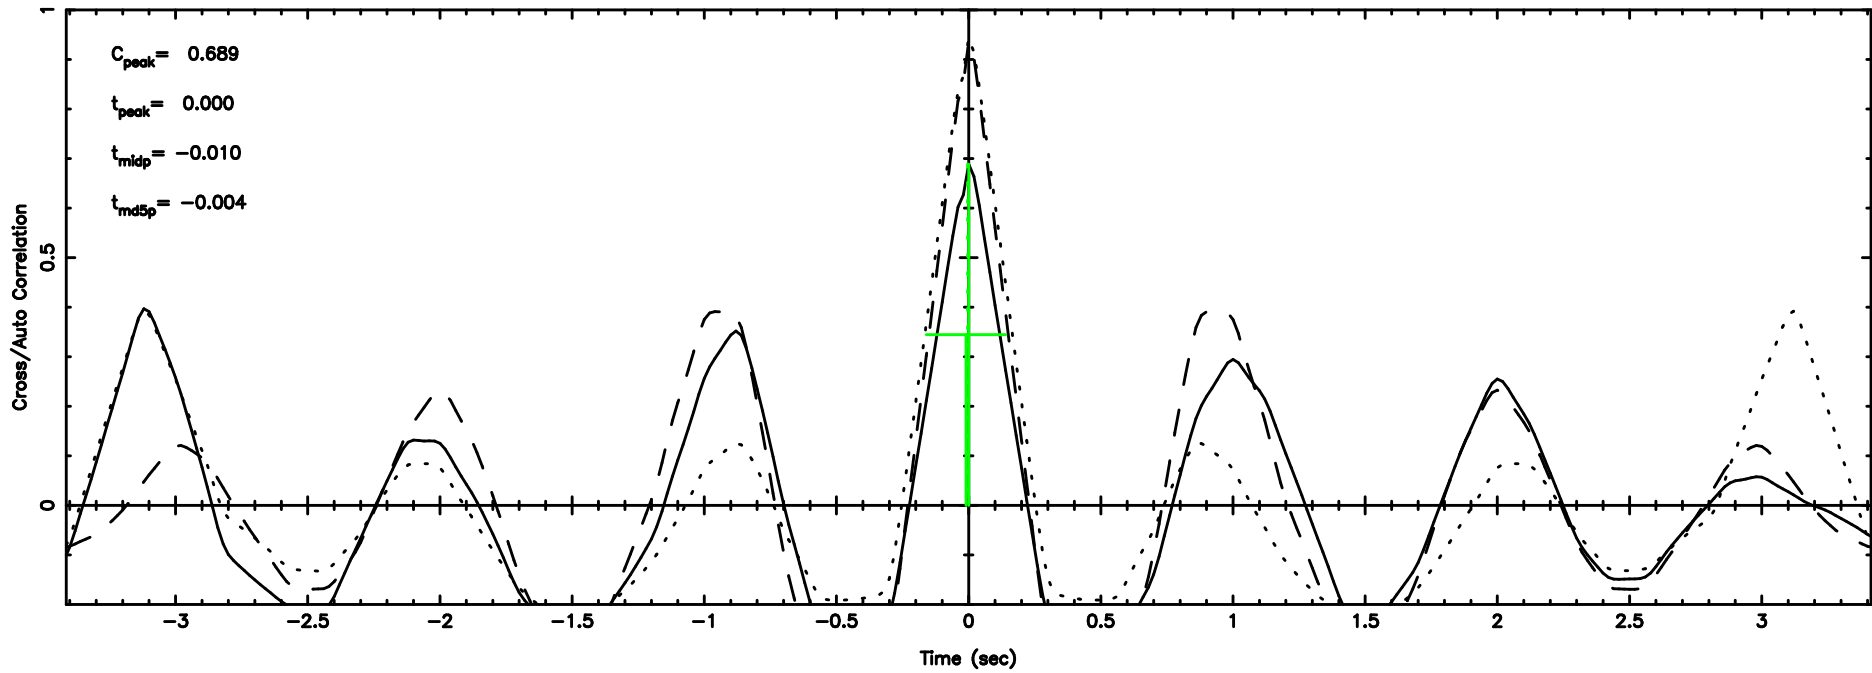

T20260509090516

BLK: 1,SNR1: 2.0407 ,SNR2: 10.236

0019-00 2026/05/09 0.12UT TOYOKAWA-KISO

K20260509090514

BLK: 1,SNR1: 2.8487 ,SNR2: 12.934

F20260509090518

BLK: 4,SNR1: 8.3137 ,SNR2: 20.528

Frequency (Hz)