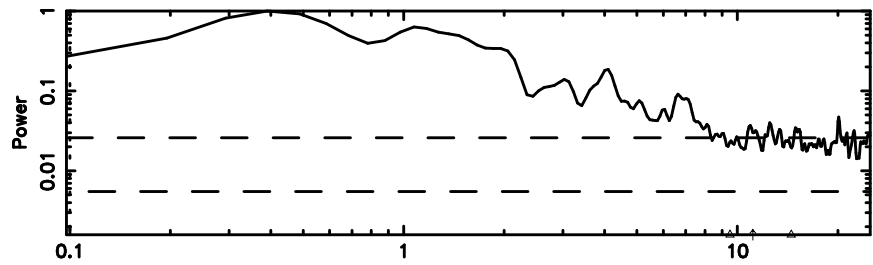

F20260509073702

BLK: 7,SNR1: 4.5592 ,SNR2: 16.207

Frequency (Hz)

3C454.3 2026/05/08 22.64UT TOYOKAWA-FUJI

T20260509073700

BLK:11,SNR1: 2.5899 ,SNR2: 4.7388

Frequency (Hz)

K20260509073658