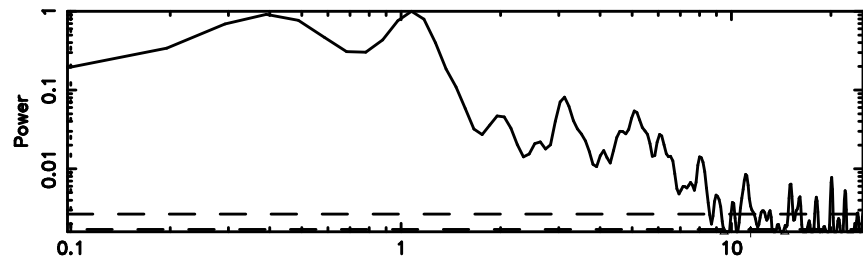

BLK: 5,SNR1: 16.703 ,SNR2: 29.386