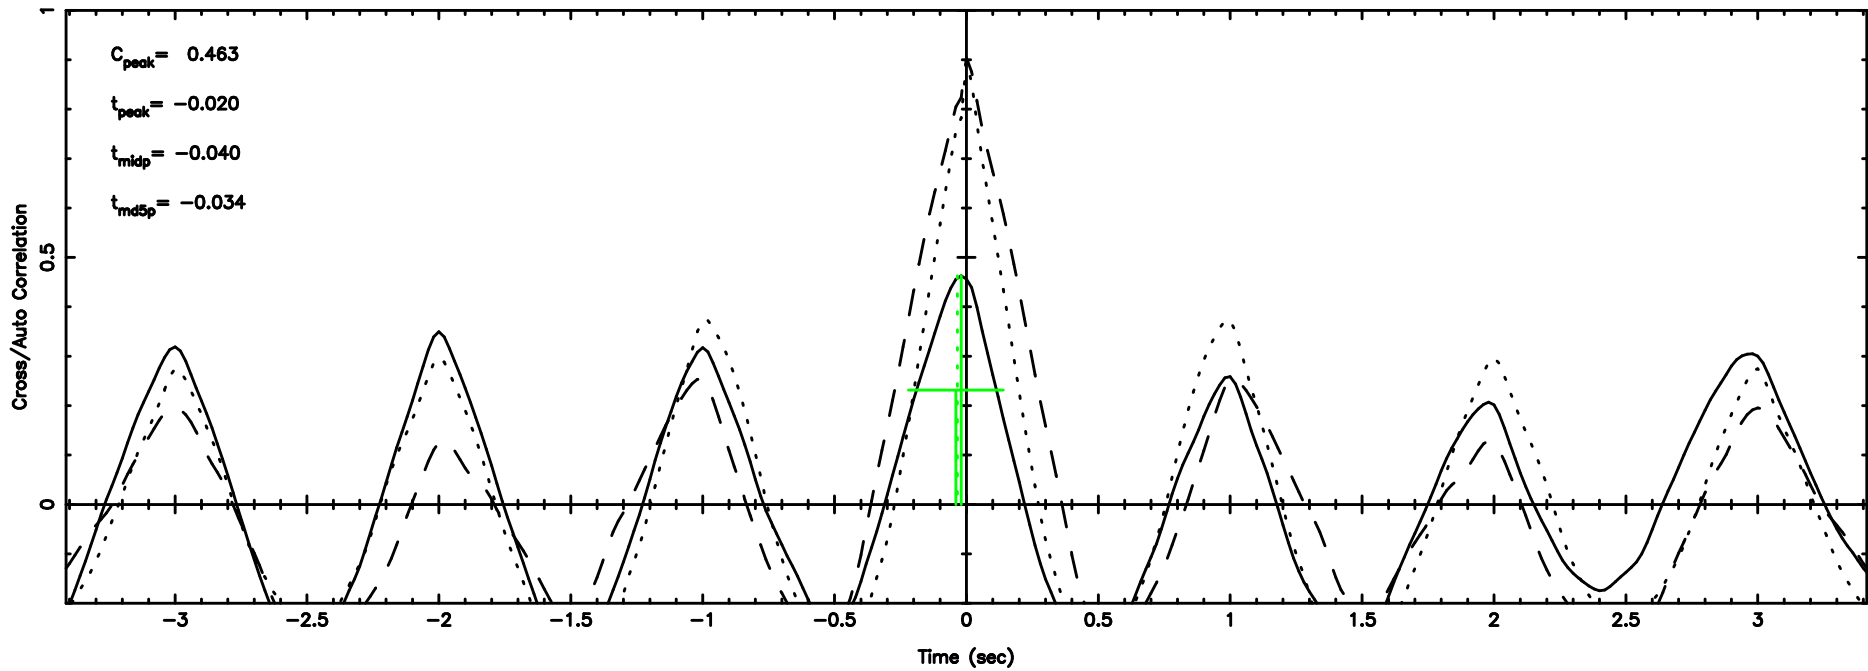

3C43 2026/05/09 1.24UT FUJI -KISO

T20260509102031

BLK: 3,SNR1: 3.6134 ,SNR2: 22.832

F20260509102033

BLK: 3,SNR1: 4.3194 ,SNR2: 10.811

3C48 2026/05/09 1.37UT TOYOKAWA-FUJI

T20260509102031

BLK: 3, SNR1: 7.0673 ,SNR2: 19.522