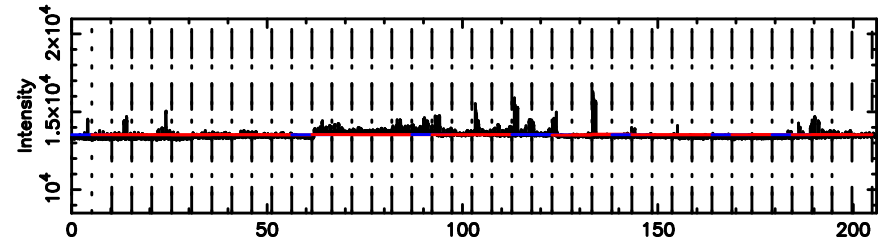

Frequency (Hz)

K20260509065549