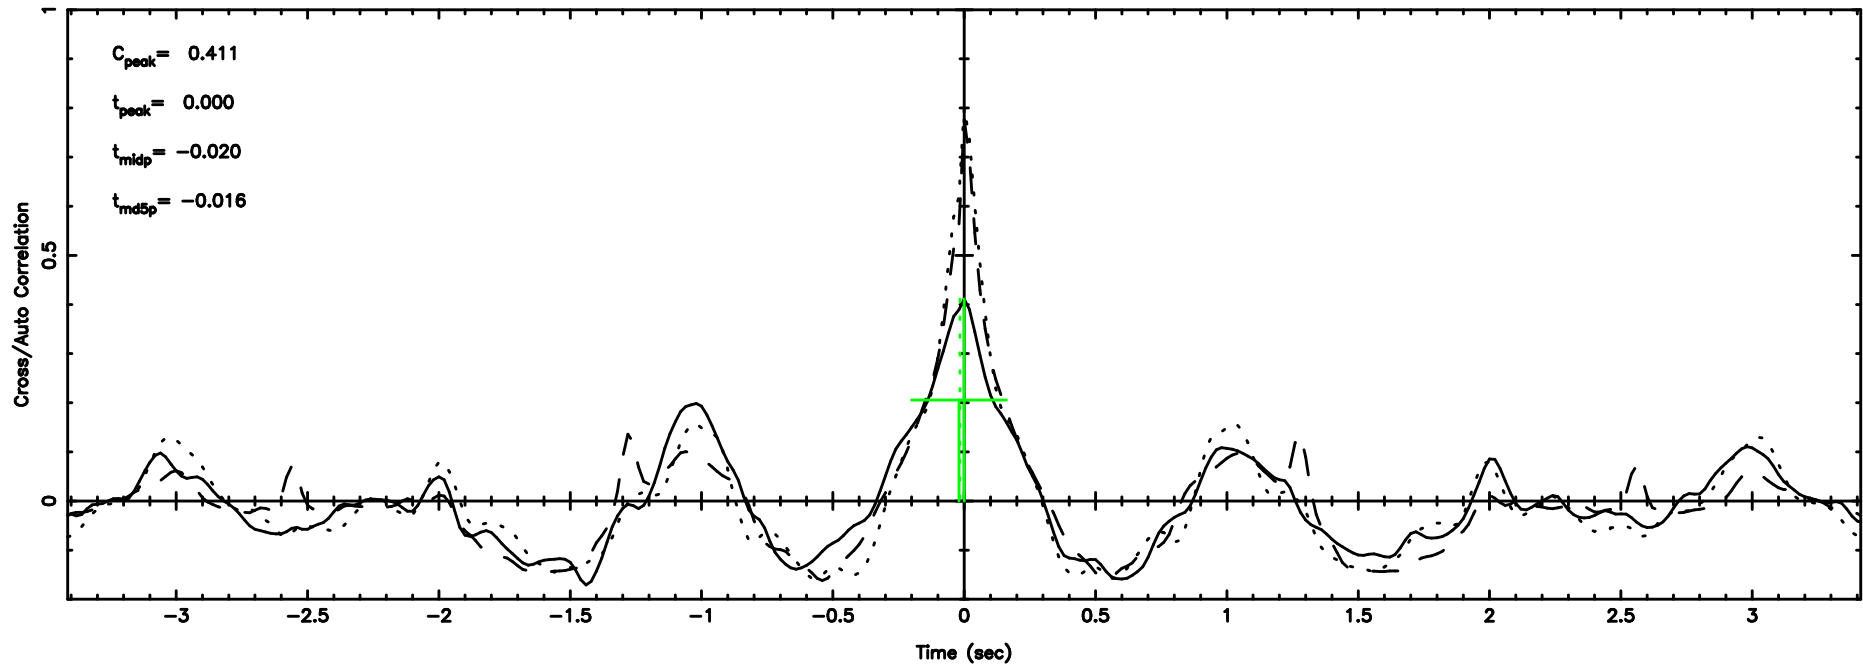

3C120 2026/05/09 4.28UT FUJI -KISO