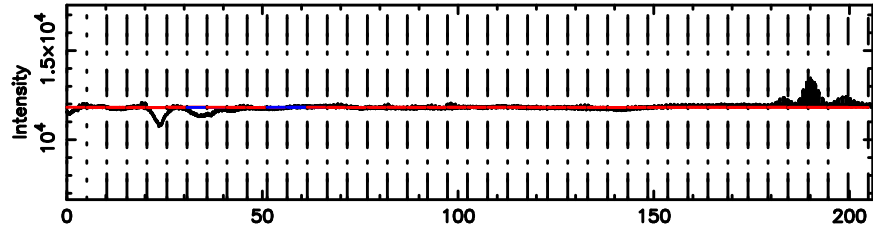

BLK: 2,SNR1: 3.1597 ,SNR2: 9.8702

Frequency (Hz)

F20260509061009

BLK: 2,SNR1: 1.0581 ,SNR2: 6.5103

Frequency (Hz)

2124+349 2026/05/08 21.20UT TOYOKAWA-FUJI

T20260509061007

BLK: 3,SNR1: 0.64458 ,SNR2: 3.5387