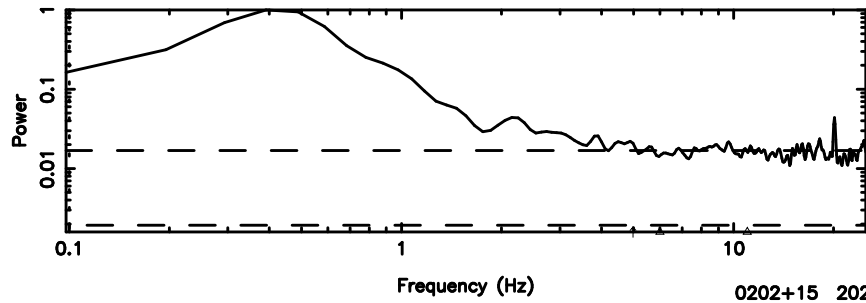

BLK:20,SNR1: 1.4877 ,SNR2: 6.1301