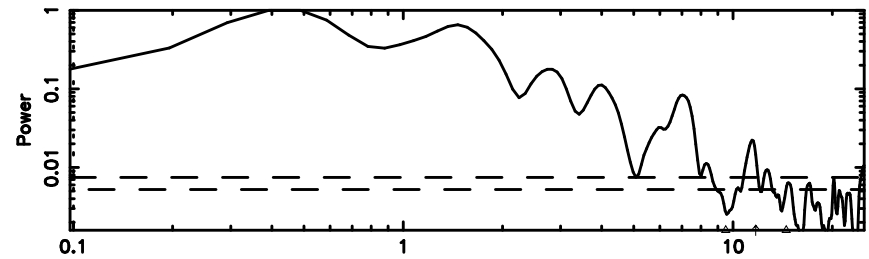

BLK: 4,SNR1: 8.7771 ,SNR2: 15.366