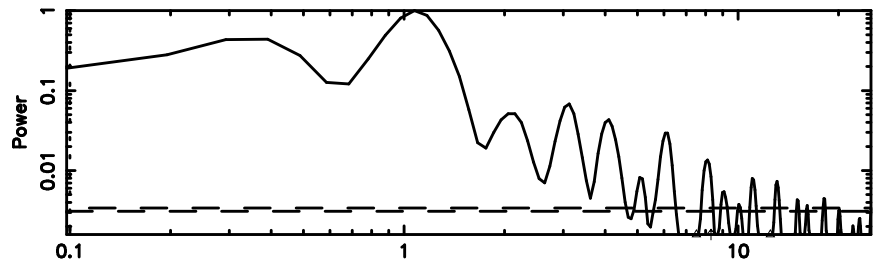

Frequency (Hz)

3C446 2026/05/08 22.18UT TOYOKAWA-FUJI

F20260509070902

BLK: 2,SNR1: 18.141 ,SNR2: 32.347

Frequency (Hz)

T20260509070900

BLK: 2,SNR1: 11.071 ,SNR2: 27.469

Frequency (Hz)