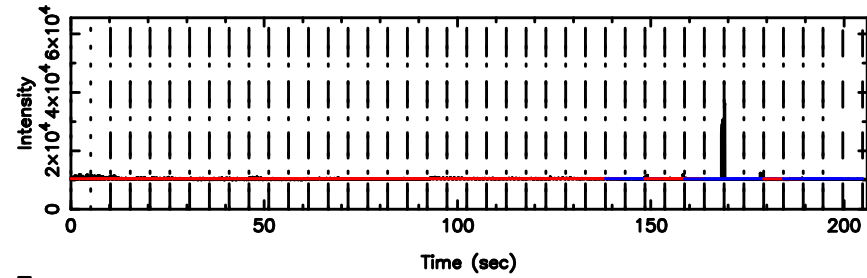

K20260509142515