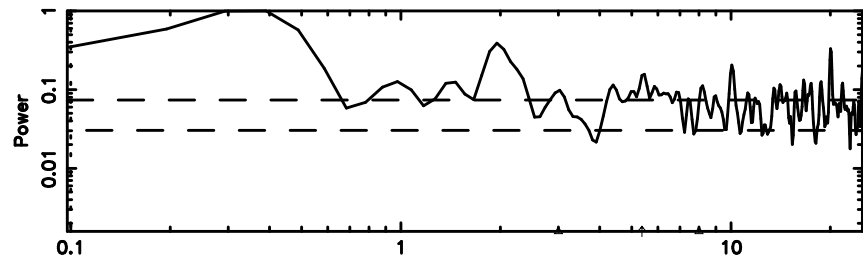

BLK: 2,SNR1: 0.24060 ,SNR2: 1.2125