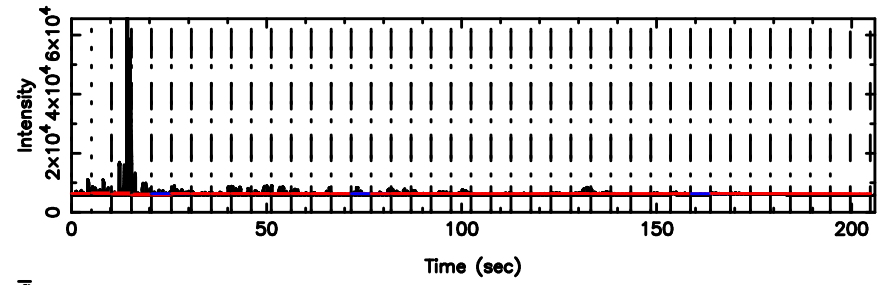

K20260509074440

BLK: 2,SNR1: 9.1648 ,SNR2: 22.595

T20260509075936

BLK: 3,SNR1: 38.865 ,SNR2: 68.246

3C459 2026/05/08 23.02UT TOYOKAWA-FUJI

F20260509075938

BLK: 3,SNR1: 19.195 ,SNR2: 42.926

T20260509075936