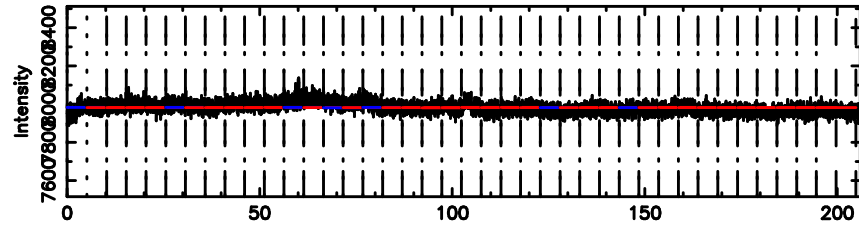

T20260509170653