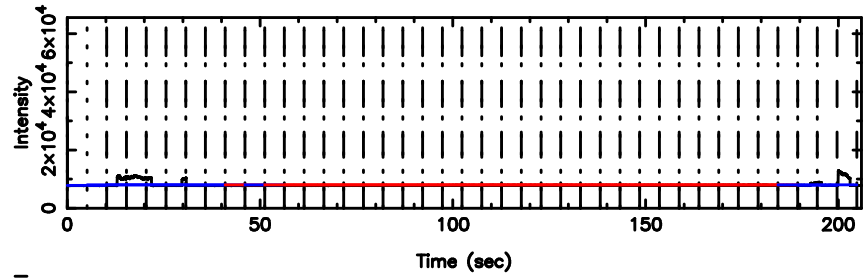

T20260509161758