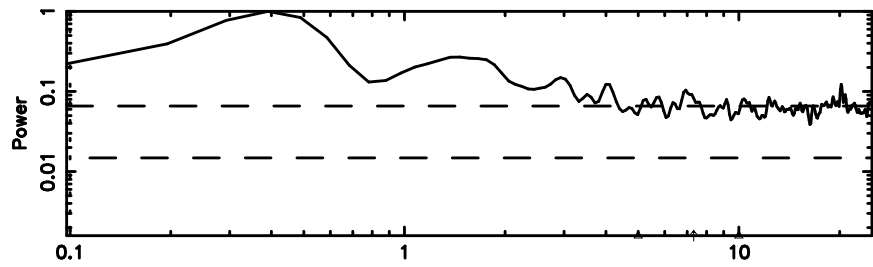

BLK: 4,SNR1: 1.2298 ,SNR2: 3.4204

Frequency (Hz)

2147+145 2026/05/08 21.59UT TOYOKAWA-FUJI

T20260509063335

BLK:15,SNR1: 0.44730 ,SNR2: 1.3546

Frequency (Hz)

K20260509063332

BLK:15,SNR1: 1.5199 ,SNR2: 4.5676