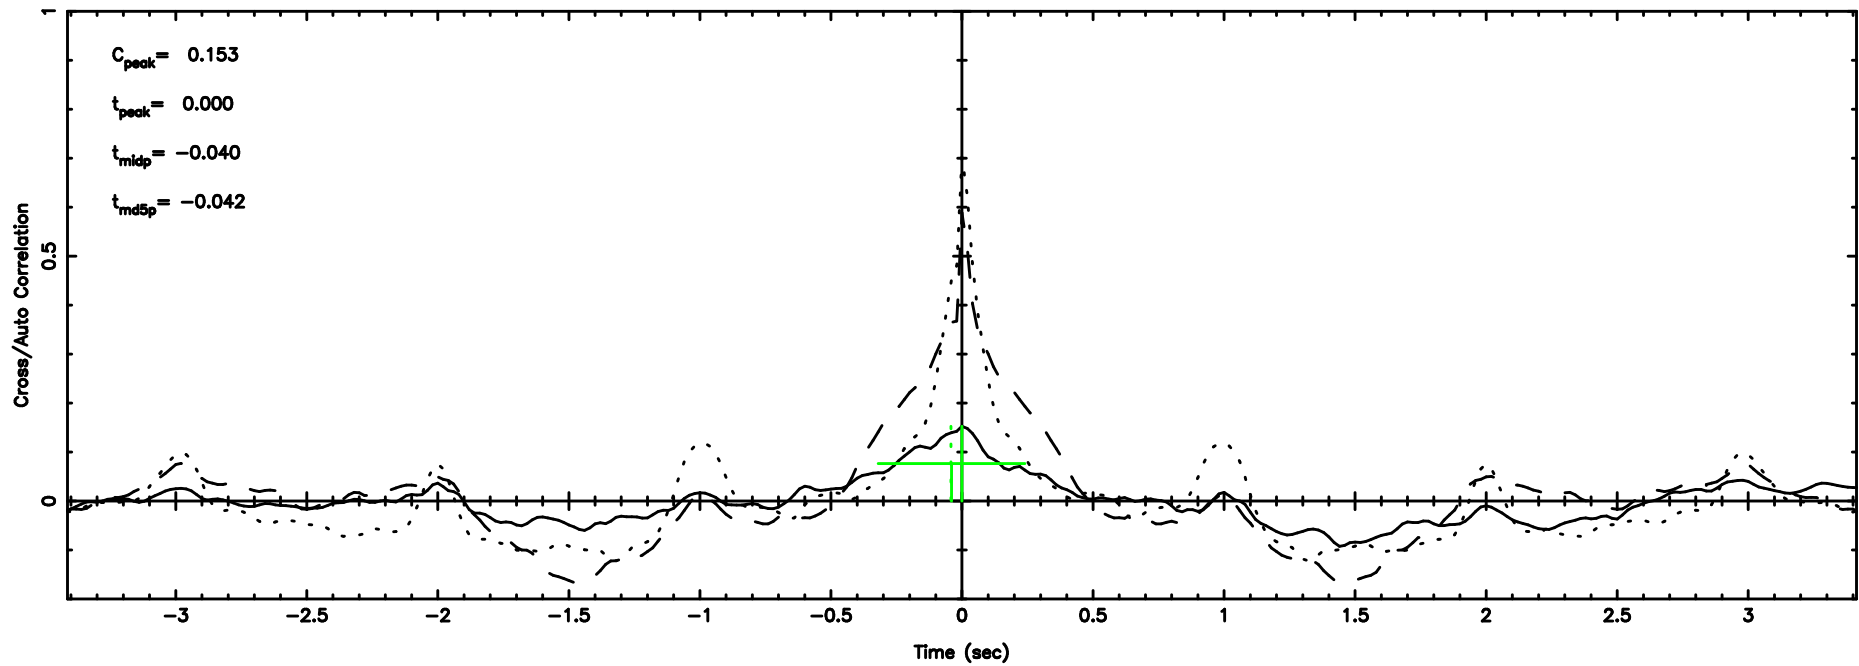

BLK:10,SNR1: 0.95460 ,SNR2: 3.8080

K20260509150855

BLK:10,SNR1: 6.2984 ,SNR2: 14.900

3C161 2026/05/09 6.18UT TOYOKAWA-KISO

F20260509150900

BLK: 5,SNR1:-0.12666 ,SNR2: 1.9508

Frequency (Hz)

K20260509150855