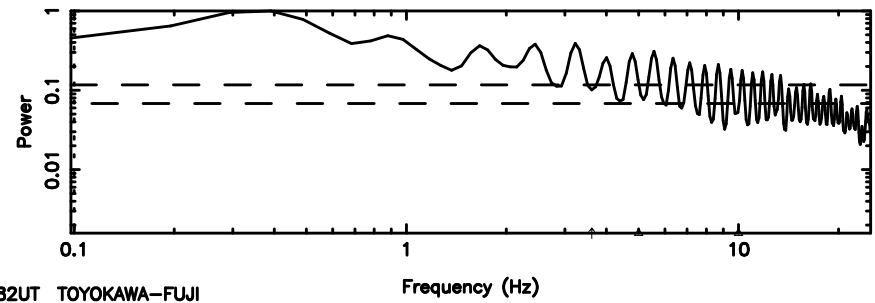

BLK:15,SNR1: 0.16930 ,SNR2: 1.8907

0202+15 2026/05/09 1.82UT TOYOKAWA-FUJI