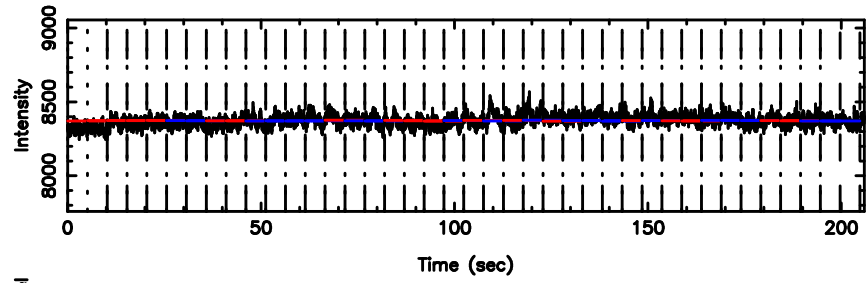

T20260509140323