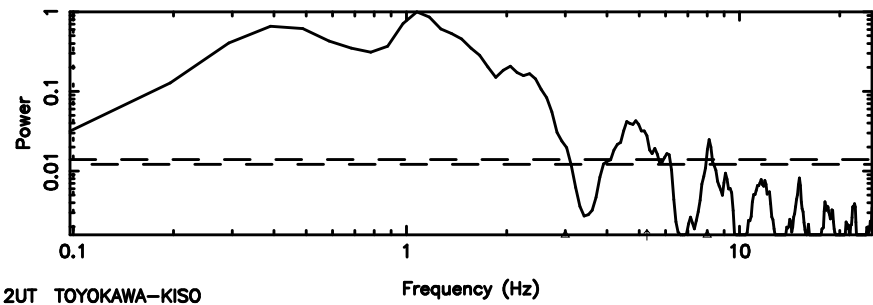

T20260509090516

BLK: 1,SNR1: 2.0407 ,SNR2: 10.236

0019-00 2026/05/09 0.12UT TOYOKAWA-KISO

K20260509090514

BLK: 1,SNR1: 2.8487 ,SNR2: 12.934

F20260509090518

BLK: 4,SNR1: 8.3137 ,SNR2: 20.528

Frequency (Hz)