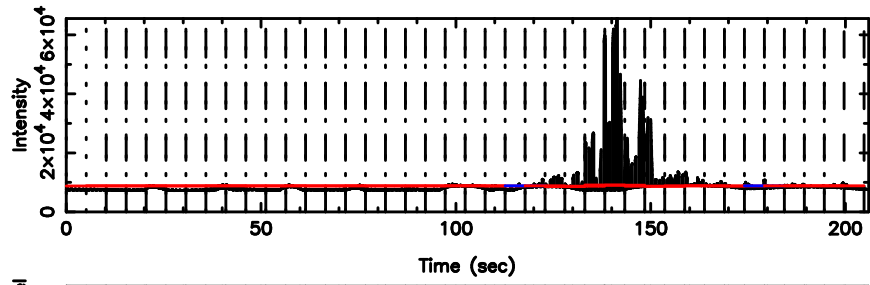

T20260509085337