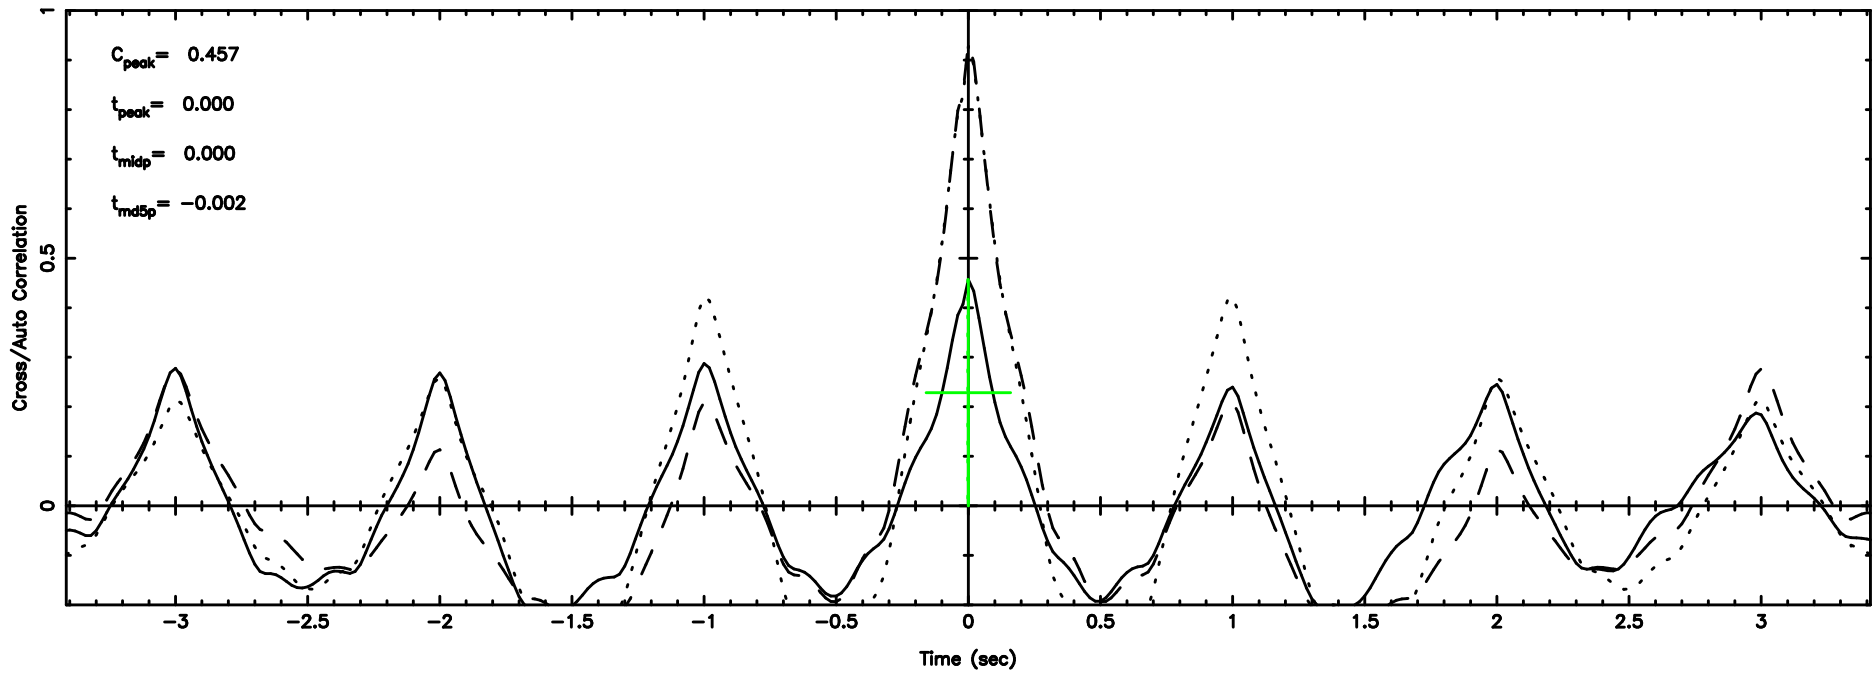

BLK: 3,SNR1: 14.402 ,SNR2: 35.074

T20260509091530

BLK: 7,SNR1: 12.607 ,SNR2: 30.035

3C12 2026/05/09 0.29UT TOYOKAWA-KISO

K20260509091528

BLK: 7,SNR1: 6.2726 ,SNR2: 22.614

F20260509091532

BLK: 4, SNR1: 12.929 , SNR2: 23.226