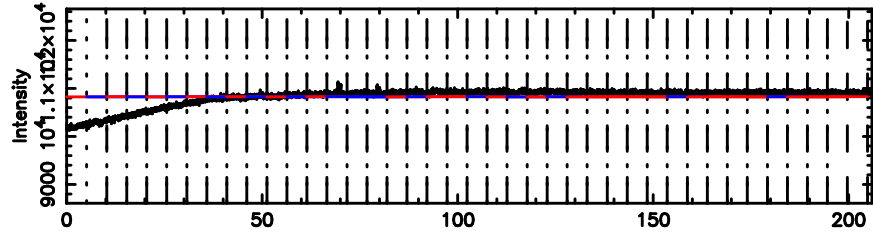

BLK: 4,SNR1: 1.2298 ,SNR2: 3.4204

Frequency (Hz)

2147+145 2026/05/08 21.59UT TOYOKAWA-FUJI

T20260509063335

BLK:15,SNR1: 0.44730 ,SNR2: 1.3546

Frequency (Hz)

K20260509063332

BLK:15,SNR1: 1.5199 ,SNR2: 4.5676