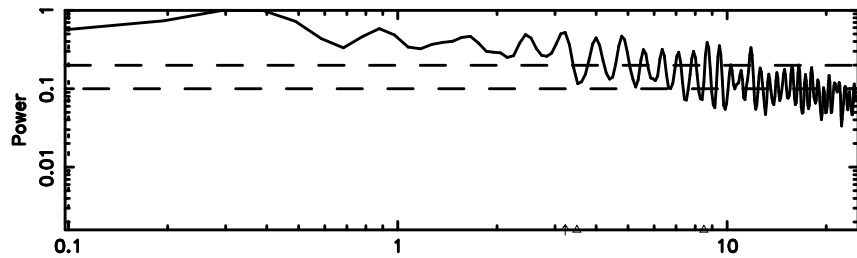

BLK:11,SNR1: 3.8487 ,SNR2: 6.5492

Frequency (Hz)

0821+394 2026/05/09 8.14UT TOYOKAWA-KISO

F20260509170655

BLK: 9,SNR1:-0.24909E-01,SNR2: 1.2232

Frequency (Hz)

K20260509170650

BLK: 9,SNR1: 1.2505 ,SNR2: 3.9612