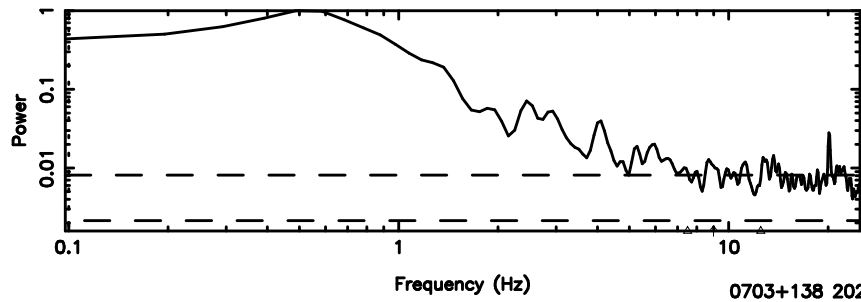

BLK: 6,SNR1: 5.0636 ,SNR2: 11.356