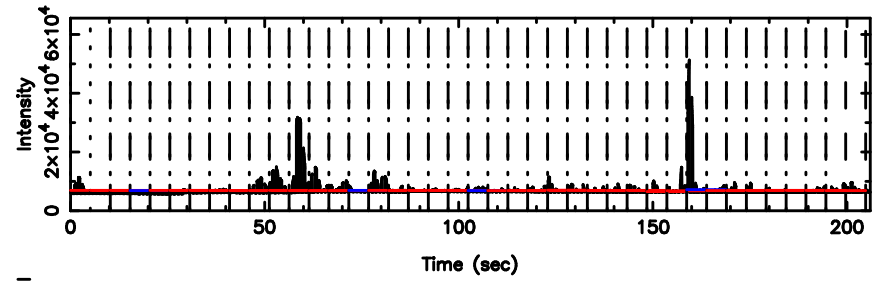

T20260509105913

BLK: 4,SNR1: 8.6290 ,SNR2: 21.622

0213+178 2026/05/09 2.02UT TOYOKAWA-FUJI

F20260509105915

BLK: 4,SNR1: 20.671 ,SNR2: 35.925

Frequency (Hz)

T20260509105913

BLK: 5,SNR1: 11.617 ,SNR2: 28.094