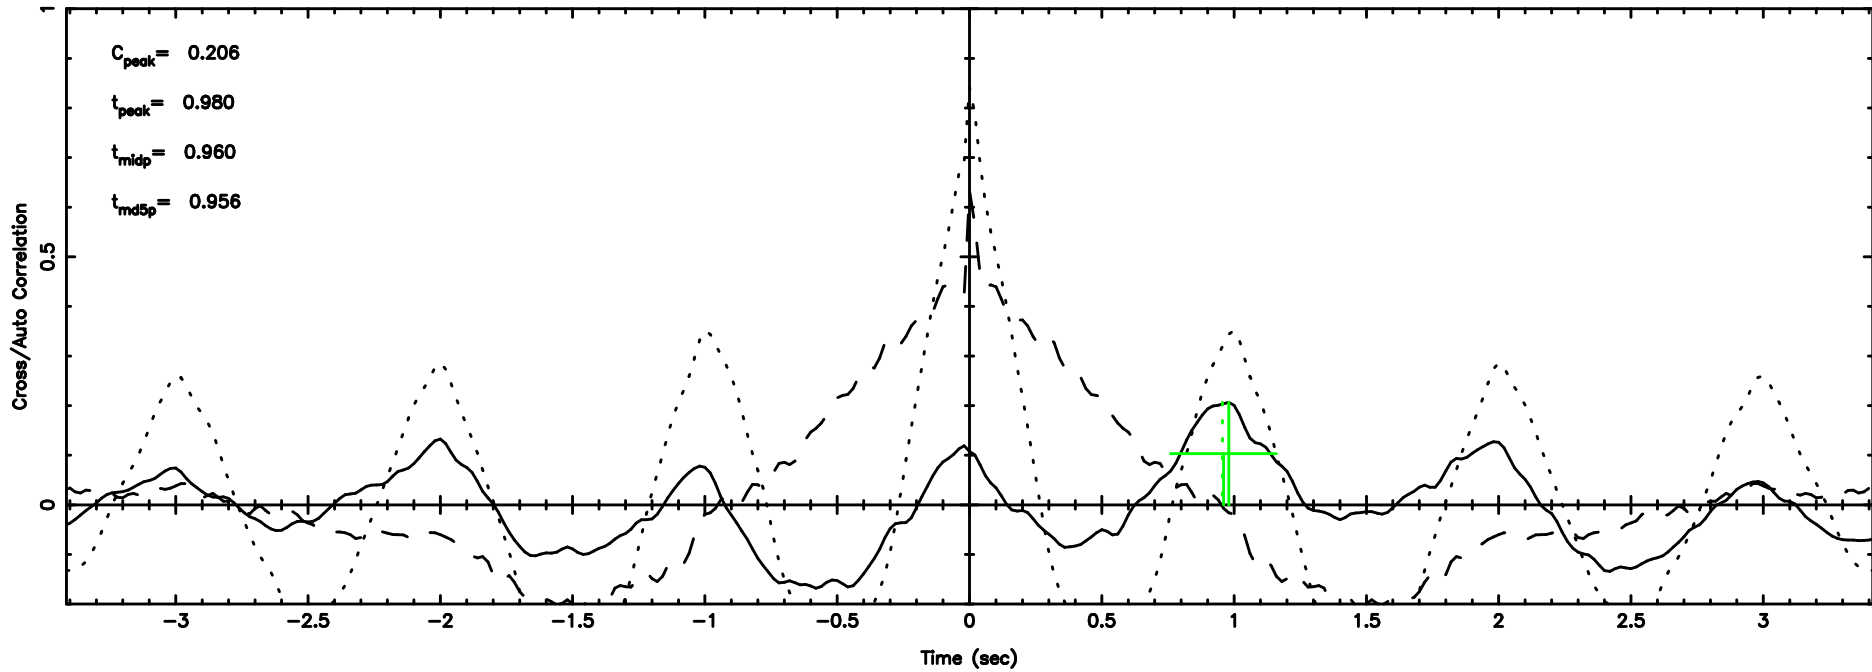

T20260509084014

BLK: 2,SNR1: 4.4590 ,SNR2: 19.162

2354+14 2026/05/08 23.70UT TOYOKAWA-KISO

K20260509084012

BLK: 2,SNR1: 5.0749 ,SNR2: 9.3446

F20260509084016

No. Good Data

K20260509084012