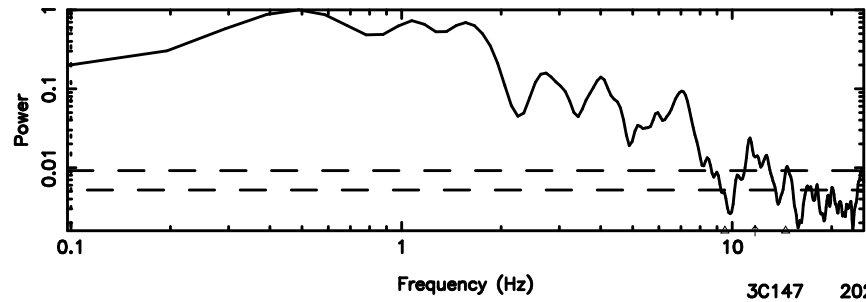

BLK: 9,SNR1: 7.7814 ,SNR2: 13.596