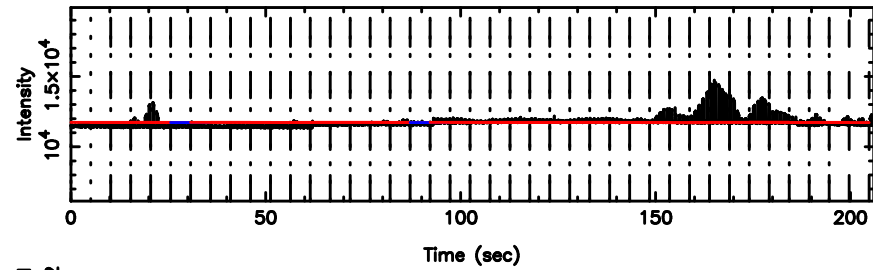

T20260509084014

BLK: 2,SNR1: 4.4590 ,SNR2: 19.162

2354+14 2026/05/08 23.70UT TOYOKAWA-KISO

K20260509084012

BLK: 2,SNR1: 5.0749 ,SNR2: 9.3446

F20260509084016

No. Good Data

K20260509084012