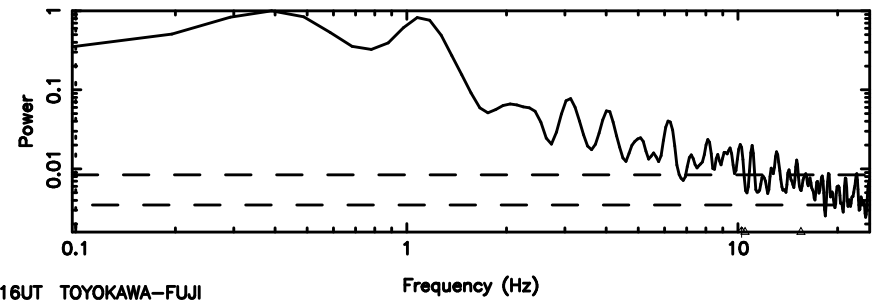

BLK: 5,SNR1: 5.5255 ,SNR2: 10.912

0422+178 2026/05/09 4.16UT TOYOKAWA-FUJI