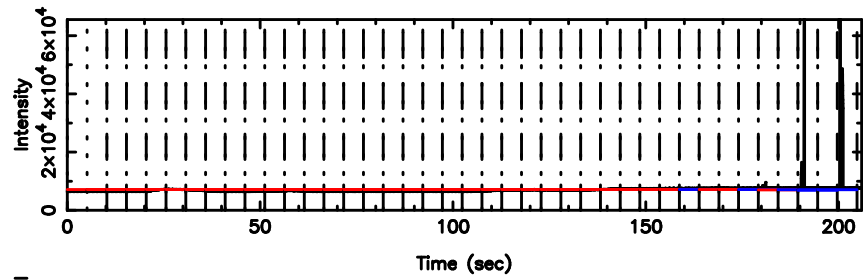

T20260509160742