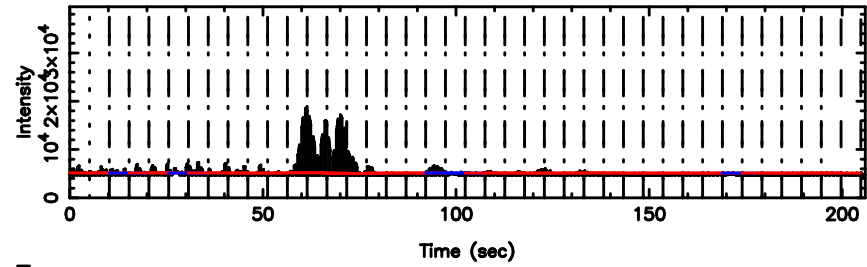

Frequency (Hz)

F20260509144952