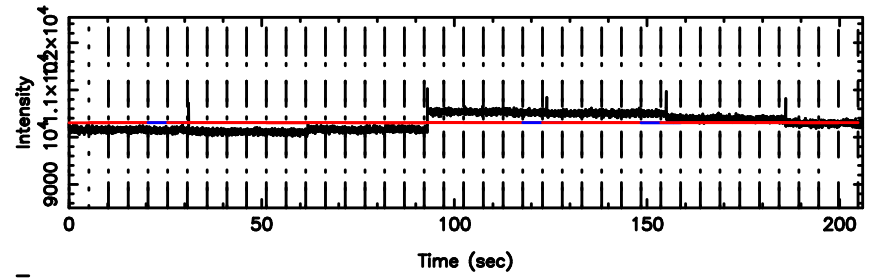

K20260509164316

BLK: 3,SNR1: 0.44352E-01,SNR2: 1.2312