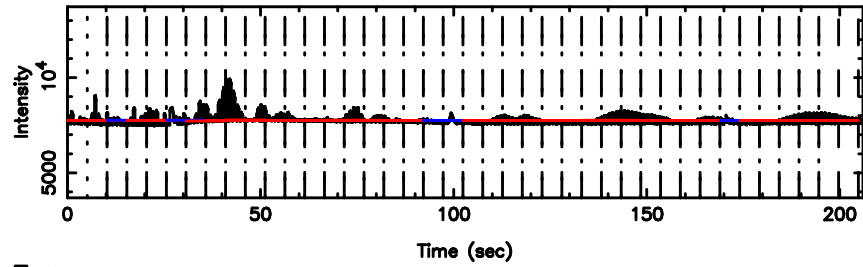

T20260509144950