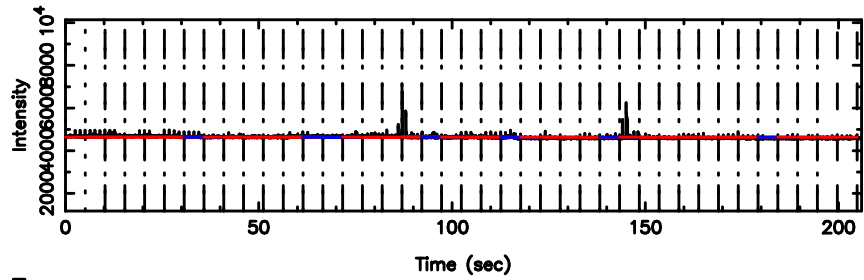

BLK: 9,SNR1: 2.1511 ,SNR2: 4.3856

0548+16 2026/05/09 5.59UT TOYOKAWA-KISO

F20260509143329

BLK: 7,SNR1: 17.830 ,SNR2: 21.819

Frequency (Hz)

K20260509143324

BLK: 7,SNR1: 2.0790 ,SNR2: 4.3092

Frequency (Hz)