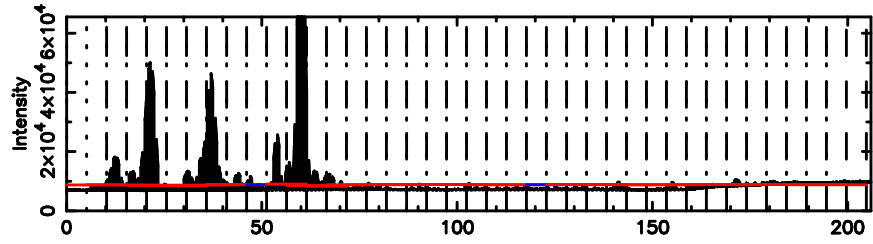

Frequency (Hz)

3C446 2026/05/08 22.18UT TOYOKAWA-FUJI

F20260509070902

BLK: 2,SNR1: 18.141 ,SNR2: 32.347

Frequency (Hz)

T20260509070900

BLK: 2,SNR1: 11.071 ,SNR2: 27.469

Frequency (Hz)