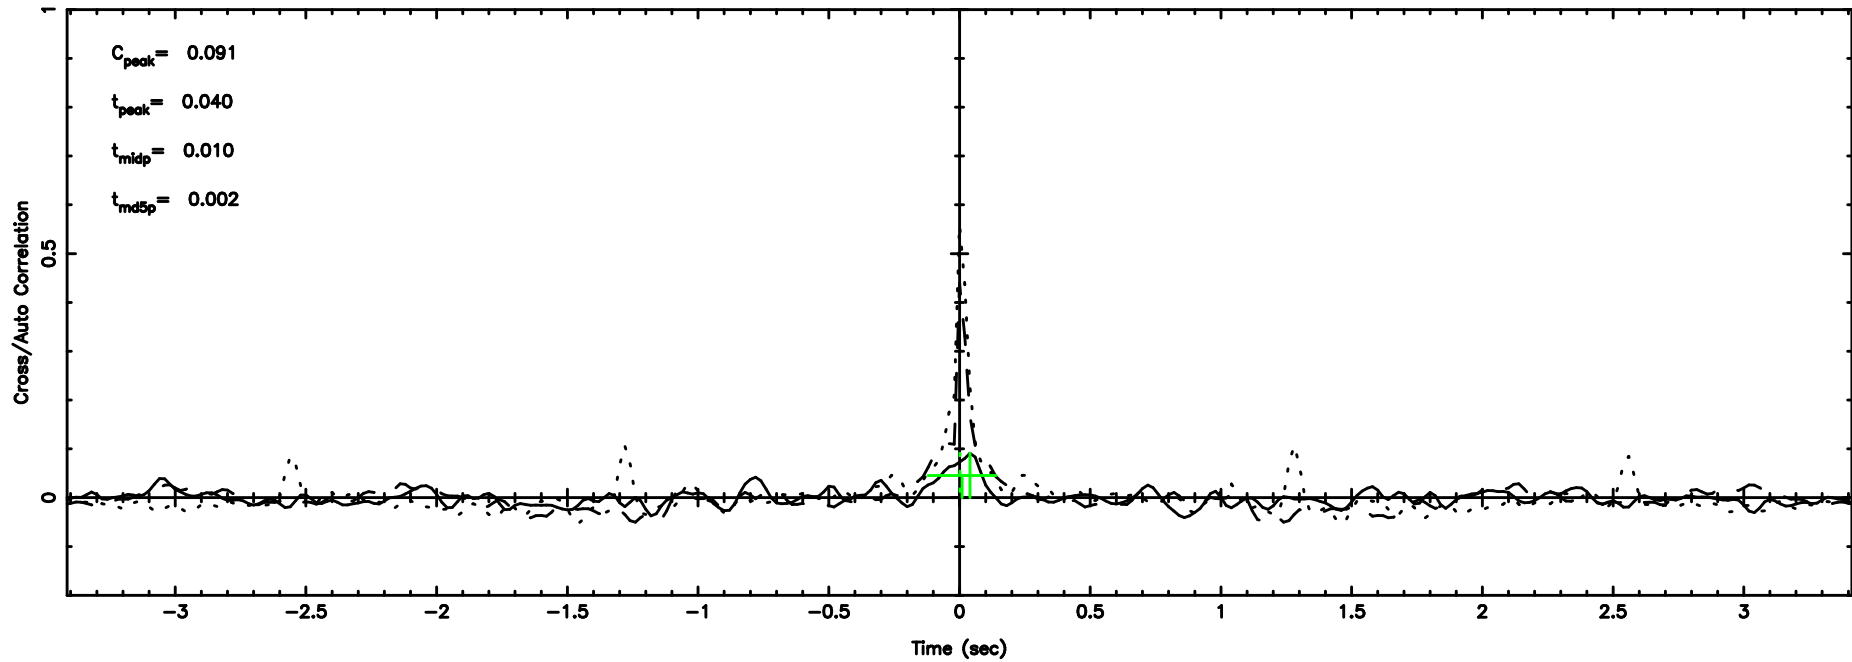

Frequency (Hz)

0821+394 2026/05/09 8.14UT TOYOKAWA-FUJI