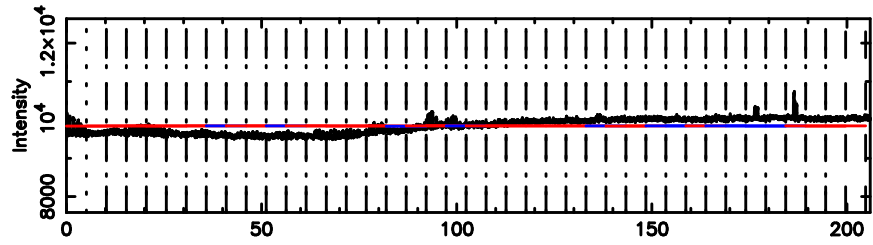

F20260509073702

BLK: 7,SNR1: 4.5592 ,SNR2: 16.207

Frequency (Hz)

3C454.3 2026/05/08 22.64UT TOYOKAWA-FUJI

T20260509073700

BLK:11,SNR1: 2.5899 ,SNR2: 4.7388

Frequency (Hz)

K20260509073658