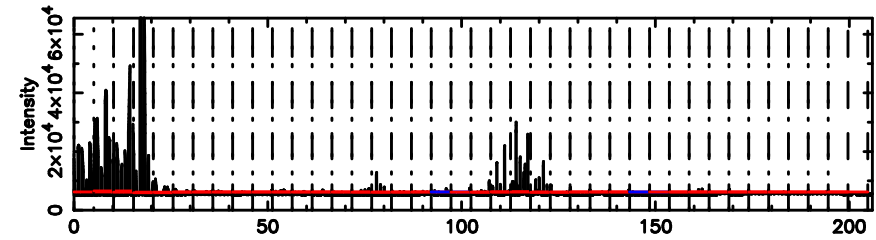

Frequency (Hz)

0320+05 2026/05/09 3.12UT TOYOKAWA-FUJI

F20260509120548