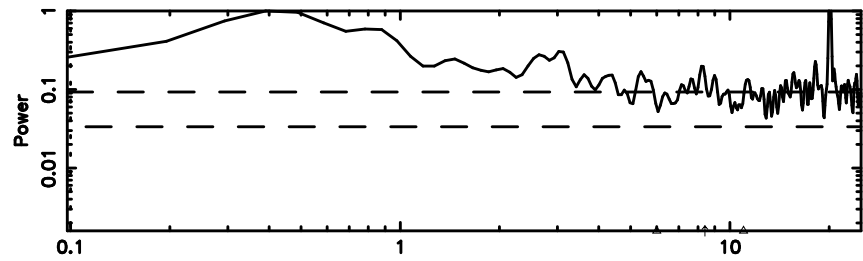

BLK: 4,SNR1: 0.52095 ,SNR2: 1.1899

Frequency (Hz)

K20260509162555

BLK: 4,SNR1: 3.2063 ,SNR2: 7.5210

Frequency (Hz)

0741-06 2026/05/09 7.46UT TOYOKAWA-KISO

F20260509162600

BLK: 4,SNR1: 1.4483 ,SNR2: 12.426