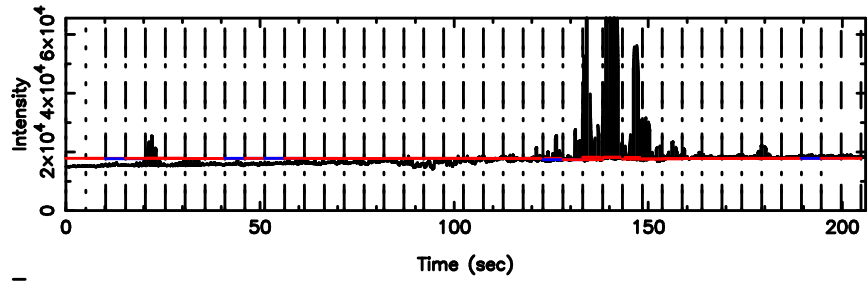

T20260509105913

BLK: 4,SNR1: 8.6290 ,SNR2: 21.622

0213+178 2026/05/09 2.02UT TOYOKAWA-FUJI

F20260509105915

BLK: 4,SNR1: 20.671 ,SNR2: 35.925

Frequency (Hz)

T20260509105913

BLK: 5,SNR1: 11.617 ,SNR2: 28.094