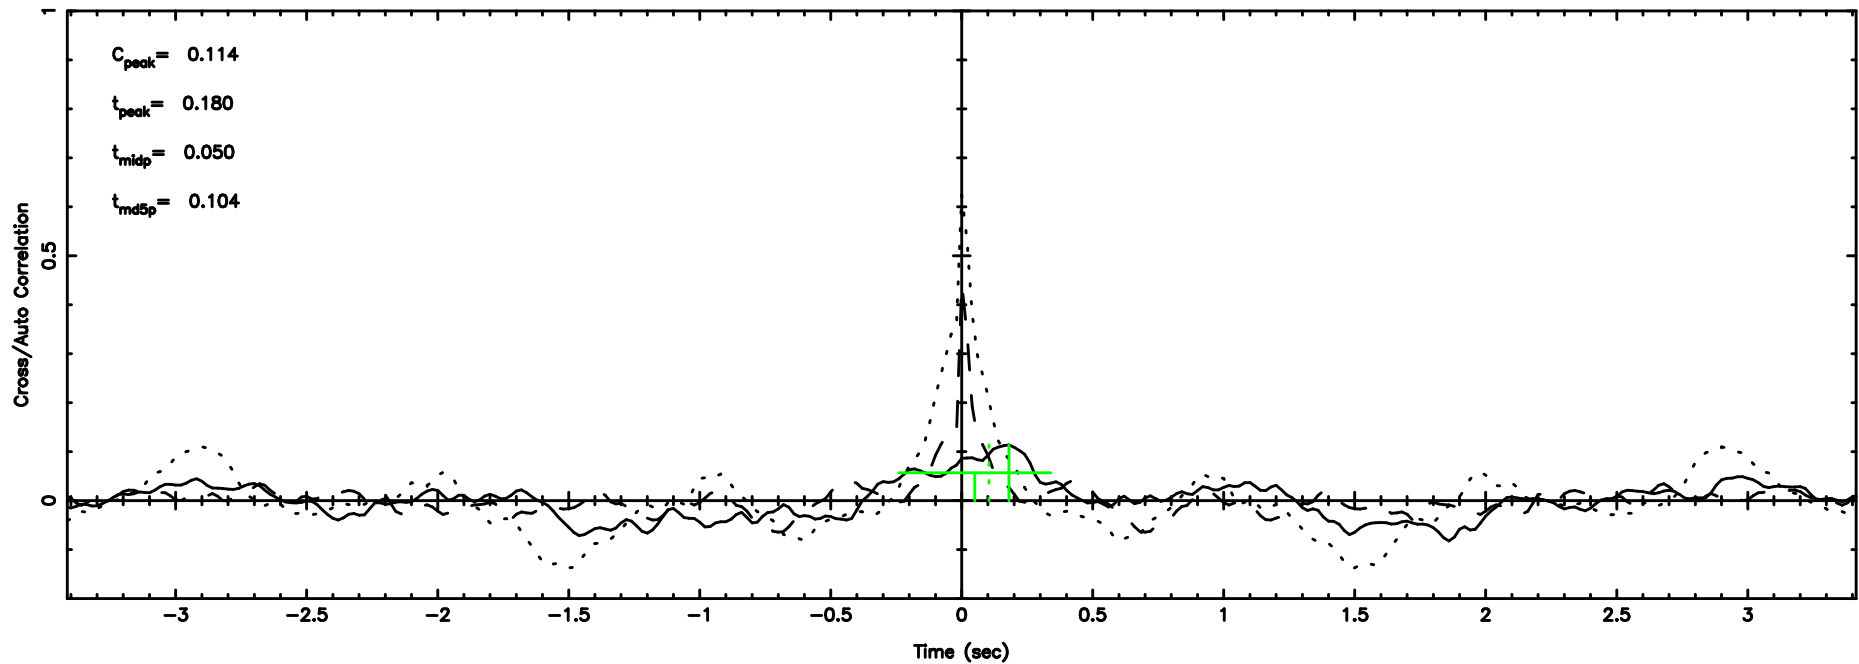

Frequency (Hz)

0652-130 2026/05/09 6.64UT TOYOKAWA-KISO