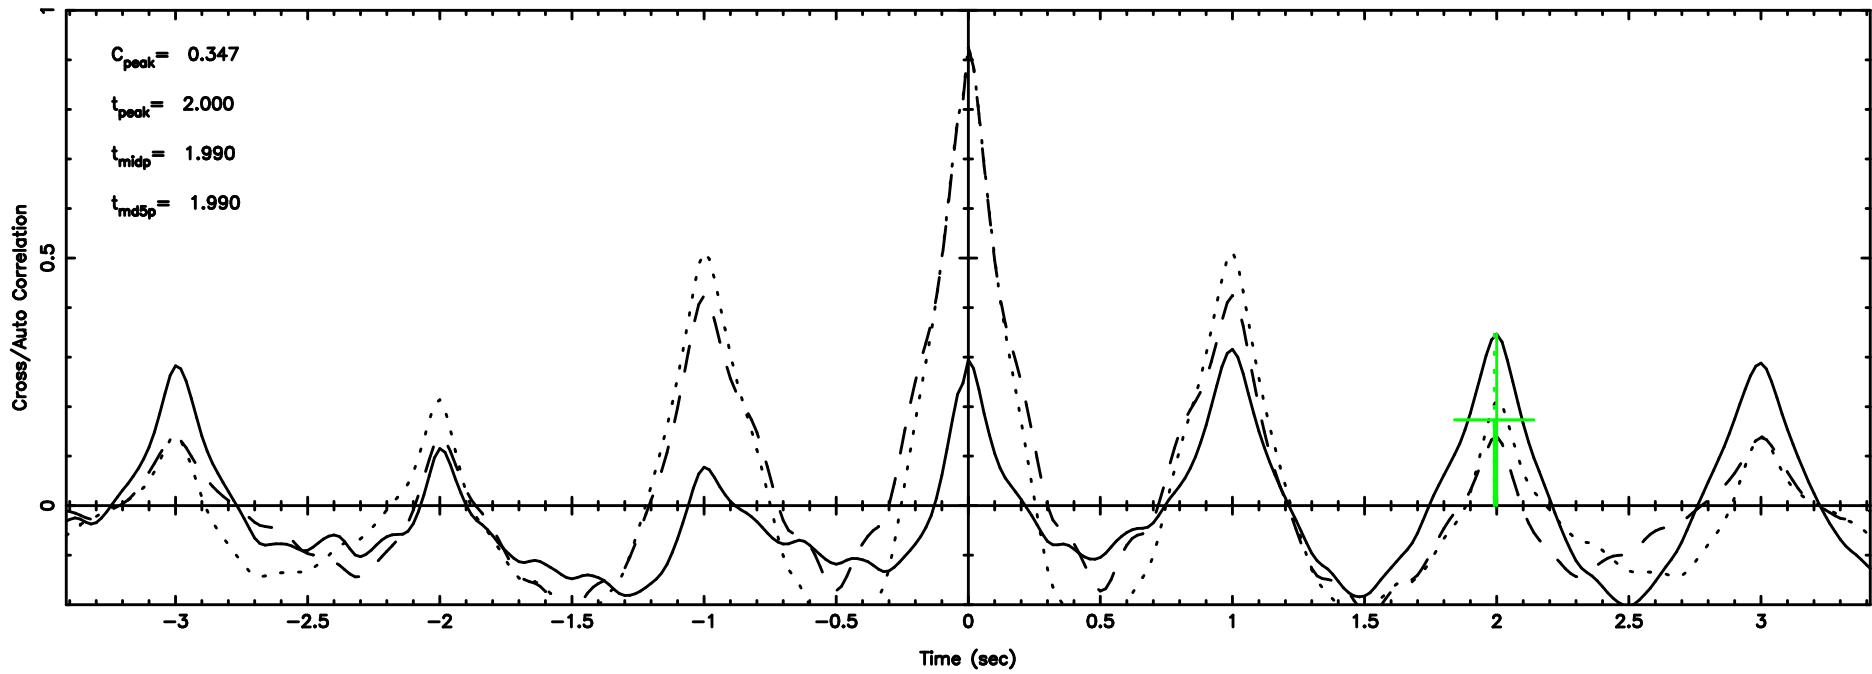

BLK: 4, SNR1: 13.950 , SNR2: 25.215