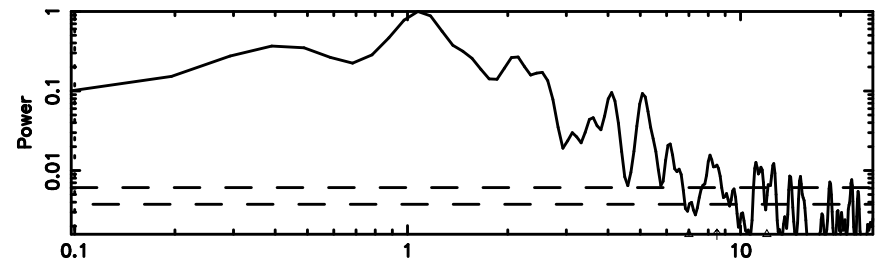

BLK: 7, SNR1: 7.7494 , SNR2: 19.000

Frequency (Hz)

T20260509092932

BLK: 6,SNR1: 7.5567 ,SNR2: 18.799

Frequency (Hz)

0044-056 2026/05/09 0.52UT TOYOKAWA-KISO

K20260509092930

BLK: 6,SNR1: 7.5462 ,SNR2: 18.343