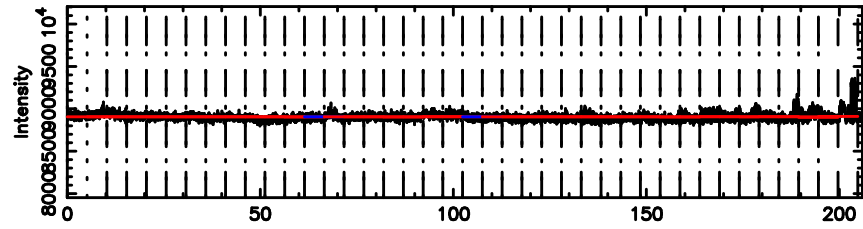

T20260509153630