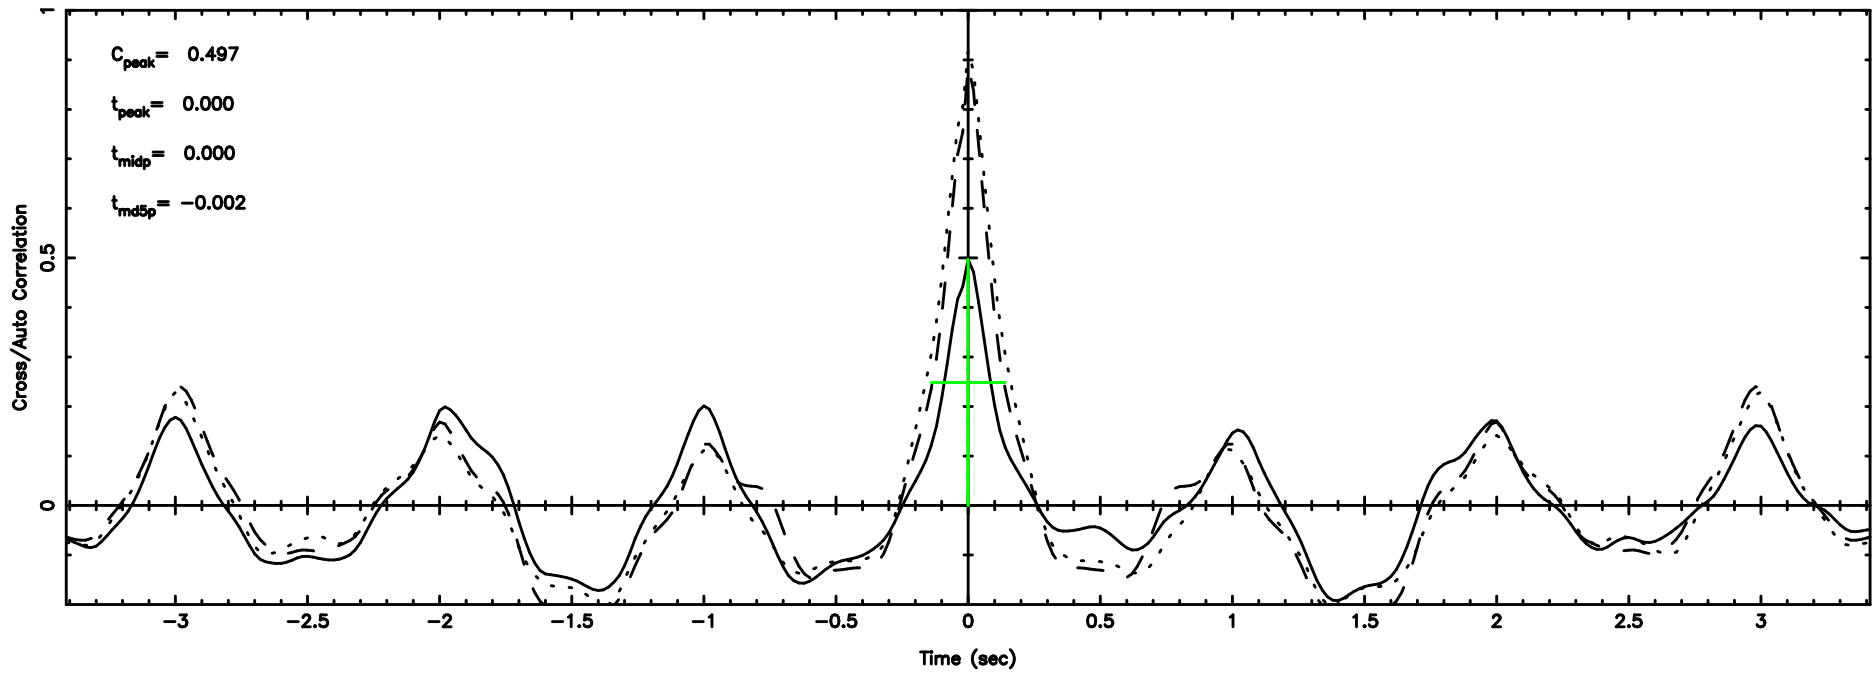

BLK: 7, SNR1: 7.7494 , SNR2: 19.000

Frequency (Hz)

T20260509092932

BLK: 6,SNR1: 7.5567 ,SNR2: 18.799

Frequency (Hz)

0044-056 2026/05/09 0.52UT TOYOKAWA-KISO

K20260509092930

BLK: 6,SNR1: 7.5462 ,SNR2: 18.343